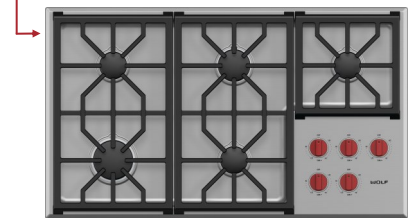

### COOKTOPS: INDUCTION, ELECTRIC OR GAS

INDUCTION - Wolf's most efficient technology and sleekest design.

←ELECTRIC - Classic reliability.

GAS  
 Gas cooking in a range of looks.

INDUCTION DESCRIPTION	MODEL NUMBER
24" Transitional	CI243TF/S
30" Contemporary	CI30460C/B
30" Transitional	CI30460T/S
36" Contemporary	CI36560C/B
36" Transitional	CI36560T/S

### BUILT-IN OVENS – SINGLE OR DOUBLE: M-SERIES OR E-SERIES

←M-SERIES

Available in three distinct looks  
 —transitional, professional, and contemporary.

→E-SERIES

Available in two distinct looks  
 —transitional and professional.