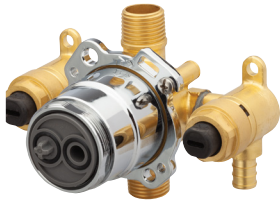

Item No.	Finish	List Price
G00G9317TC	Chrome	\$96.00

G00G9316TC

Single Handle Pressure Balance Shower-Only Trim Kit

Item No.	Finish	List Price
G00G9316TC	Chrome	\$84.00

TREYSTA®

Valves

GOOGS505

Treysta® Tub & Shower
Rough-In Valve -
Horizontal Inputs without
Service Stops -
IPS/Sweat

List Price: \$77.00

GOOGS525

Treysta® Tub & Shower
Rough-In Valve -
Vertical Inputs without
Service Stops -
Crimp Pex

List Price: \$92.00

- Includes Rough-In, Plaster Guard, and Pressure-Test Cap
- Treysta® Pressure Balance Ceramic Disc Cartridge Ships with "TC" Series Trim Kits
- Accomodates Standard, Back-To-Back, and Thin-Wall Installations
- Forged Valve Body
- For Use with All "TC" Series Tub & Shower Trim Kits without Diverter on Valve

GOOGS525S

Treysta® Tub & Shower
Rough-In Valve -
Vertical Inputs with
Service Stops -
Crimp Pex

List Price: \$115.00

GOOGS505S

Treysta® Tub & Shower
Rough-In Valve -
Horizontal Inputs with
Service Stops -
IPS/Sweat

List Price: \$103.00

GOOGS504S

Treysta® Tub & Shower
Rough-In Valve -
Horizontal Inputs with
Service Stops -
Crimp Pex

List Price: \$103.00

GOOGS527S

Treysta® Tub & Shower
Rough-In Valve -
Vertical Inputs with
Service Stops -
Cold Expansion Pex