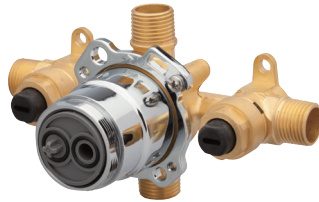

ANTIOCH®

Faucets & Shower

FINISHES

Chrome

Brushed Nickel

D222522BN

Single Handle Bathroom Faucet

- 1.2 gpm (4.5 L/min) Maximum Flow @ 60 psi
- Features a Clear, Non-Splash Laminar Water Stream
- 4 1/8" (104mm) Spout Height & 4 7/8" (124mm) Spout Reach
- Ceramic Disc Cartridge
- 50/50 Touch-Down Drain Assembly
- Single Hole Installation
- Optional Deck Plate, DA667229, Sold Separately for 3-Hole Applications

List Price: \$77.00

GOOGS525

Treysta® Tub & Shower
Rough-In Valve -
Vertical Inputs without
Service Stops -
Crimp Pex

List Price: \$92.00

- Includes Rough-In, Plaster Guard, and Pressure-Test Cap
- Treysta® Pressure Balance Ceramic Disc Cartridge Ships with "TC" Series Trim Kits
- Accomodates Standard, Back-To-Back, and Thin-Wall Installations
- Forged Valve Body
- For Use with All "TC" Series Tub & Shower Trim Kits without Diverter on Valve

GOOGS525S

Treysta® Tub & Shower
Rough-In Valve -
Vertical Inputs with
Service Stops -
Crimp Pex

List Price: \$115.00

GOOGS505S

Treysta® Tub & Shower
Rough-In Valve -
Horizontal Inputs with
Service Stops -
IPS/Sweat

List Price: \$103.00

GOOGS504S

Treysta® Tub & Shower
Rough-In Valve -
Horizontal Inputs with
Service Stops -
Crimp Pex

List Price: \$103.00

GOOGS527S

Treysta® Tub & Shower
Rough-In Valve -
Vertical Inputs with
Service Stops -
Cold Expansion Pex