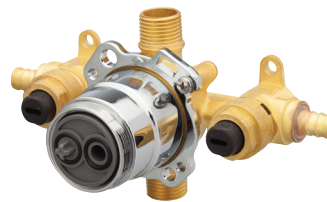

List Price: \$77.00

GOOGS525

Treysta® Tub & Shower
Rough-In Valve -
Vertical Inputs without
Service Stops -
Crimp Pex

List Price: \$92.00

- Includes Rough-In, Plaster Guard, and Pressure-Test Cap
- Treysta® Pressure Balance Ceramic Disc Cartridge Ships with "TC" Series Trim Kits
- Accomodates Standard, Back-To-Back, and Thin-Wall Installations
- Forged Valve Body
- For Use with All "TC" Series Tub & Shower Trim Kits without Diverter on Valve

GOOGS525S

Treysta® Tub & Shower
Rough-In Valve -
Vertical Inputs with
Service Stops -
Crimp Pex

List Price: \$115.00

GOOGS505S

Treysta® Tub & Shower
Rough-In Valve -
Horizontal Inputs with
Service Stops -
IPS/Sweat

List Price: \$103.00

GOOGS504S

Treysta® Tub & Shower
Rough-In Valve -
Horizontal Inputs with
Service Stops -
Crimp Pex

List Price: \$103.00

GOOGS527S

Treysta® Tub & Shower
Rough-In Valve -
Vertical Inputs with
Service Stops -
Cold Expansion Pex

List Price: \$115.00

- Includes Rough-In, Plaster Guard, and Pressure-Test Cap
- Features Intuitive Quarter-Turn Service Stops
- Treysta® Pressure Balance Ceramic Disc Cartridge Ships With "TC" Series Trim Kits
- Accomodates Standard, Back-To-Back, and Thin-Wall Installations
- Forged Valve Body
- For Use with All "TC" Series Tub & Shower Trim Kits without Diverter on Valve