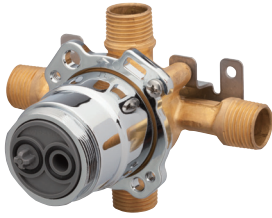

Item No.	Finish	List Price
G0043165W	Chrome	\$89.00

G00G9317TC

Single Handle Pressure Balance Tub & Shower Trim Kit

- 1.75 gpm (6.6 L/min) Maximum Flow @ 80 psi
- Requires Gerber Treysta® Rough-In, G00GS50 or G00GS52 Series, Sold Separately
- Includes Treysta® Ceramic Disc Pressure Balance Cartridge
- Includes 3 1/2" Single Function Showerhead
- 6" Shower Arm
- Finish-Matched Deep Wall Extension Kit, D113001, Sold Separately
- Finish-Matched Shallow Wall Extension Kit, GA663B11, Sold Separately

Item No.	Finish	List Price
G00G9317TC	Chrome	\$96.00

G00G9316TC

Single Handle Pressure Balance Shower-Only Trim Kit

Item No.	Finish	List Price
G00G9316TC	Chrome	\$84.00

TREYSTA®

Valves

GOOGS505

Treysta® Tub & Shower
Rough-In Valve -
Horizontal Inputs without
Service Stops -
IPS/Sweat

List Price: \$77.00

GOOGS525

Treysta® Tub & Shower
Rough-In Valve -
Vertical Inputs without
Service Stops -
Crimp Pex

List Price: \$92.00

- Includes Rough-In, Plaster Guard, and Pressure-Test Cap
- Treysta® Pressure Balance Ceramic Disc Cartridge Ships with "TC" Series Trim Kits
- Accomodates Standard, Back-To-Back, and Thin-Wall Installations
- Forged Valve Body
- For Use with All "TC" Series Tub & Shower Trim Kits without Diverter on Valve

GOOGS525S

Treysta® Tub & Shower
Rough-In Valve -
Vertical Inputs with
Service Stops -
Crimp Pex

List Price: \$115.00

GOOGS505S

Treysta® Tub & Shower
Rough-In Valve -
Horizontal Inputs with
Service Stops -
IPS/Sweat