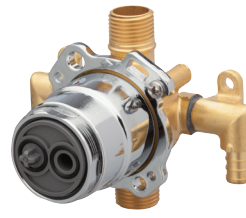

Item No.	Finish	List Price
G0043165W	Chrome	\$89.00

G00G9317TC

Single Handle Pressure Balance Tub & Shower Trim Kit

- 1.75 gpm (6.6 L/min) Maximum Flow @ 80 psi
- Requires Gerber Treysta® Rough-In, G00GS50 or G00GS52 Series, Sold Separately
- Includes Treysta® Ceramic Disc Pressure Balance Cartridge
- Includes 3 1/2" Single Function Showerhead
- 6" Shower Arm
- Finish-Matched Deep Wall Extension Kit, D113001, Sold Separately
- Finish-Matched Shallow Wall Extension Kit, GA663B11, Sold Separately

Item No.	Finish	List Price
G00G9317TC	Chrome	\$96.00

G00G9316TC

Single Handle Pressure Balance Shower-Only Trim Kit

Item No.	Finish	List Price
G00G9316TC	Chrome	\$84.00

TREYSTA®

Valves

GOOGS505

Treysta® Tub & Shower
Rough-In Valve -
Horizontal Inputs without
Service Stops -
IPS/Sweat

List Price: \$77.00

GOOGS525

Treysta® Tub & Shower
Rough-In Valve -
Vertical Inputs without
Service Stops -
Crimp Pex

List Price: \$92.00

- Includes Rough-In, Plaster Guard, and Pressure-Test Cap
- Treysta® Pressure Balance Ceramic Disc Cartridge Ships with "TC" Series Trim Kits
- Accomodates Standard, Back-To-Back, and Thin-Wall Installations
- Forged Valve Body
- For Use with All "TC" Series Tub & Shower Trim Kits without Diverter on Valve

GOOGS525S

Treysta® Tub & Shower
Rough-In Valve -
Vertical Inputs with
Service Stops -
Crimp Pex

List Price: \$115.00

GOOGS505S

Treysta® Tub & Shower
Rough-In Valve -
Horizontal Inputs with
Service Stops -
IPS/Sweat