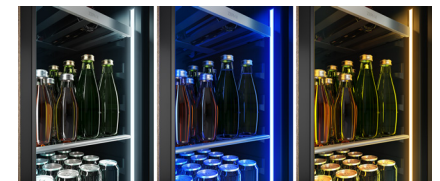

High Quality Compressor

Ultra-Quiet – as low as 38db. Vibration Dampening System. Beverage Centers are DoE, ENERGY STAR and Star-K approved.

3-Color, 4-Level, LED Light Strips in Cloud White, Deep Blue, and Amber

Designed with the BEST Usable Storage

- o Retractable quarter-shelf for taller bottles
- o Full-extension, black wood rack with stainless steel trim
- o Mix & match all your favorite varieties
  - Up to 3-1/2” diameter bottles.
  - Large Diameter 7-Bottle Rack for pinot noir, chardonnay, and champagne