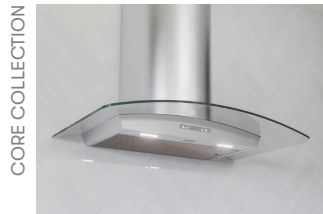

MODEL	FINISH	SIZE W x D	MAP	MSRP
MILANO 700 CFM Curved Canopy Wall Hood w/ Zephyr Connect & PowerWave™ Blower				
ZMI-M90CG*	S w/ Glass	35-5/16" x 20-1/2"	$1,549	$1,649
ZMI-M90CS*	S	35-5/16" x 20-1/2"	$1,549	$1,649

- •Max. Blower CFM: 700
- •ACT Max. Blower CFM: 590, 390, 290
- •CleanAir function
- •Zephyr Connect app compatible
- •6-speed proximity controls
- •8" round vertical ducting
- •Accommodates 10' ceiling height
- •Aluminum mesh filter
- •6W LumiLight LED lights
- •Tri-level lighting
- •Auto delay-off

Accessories				
ZRC-00MI	Recirculating Kit (w/ charcoal filters)		$	99.99
ZOF-C002	Charcoal Filter Replacement (each)		$	16.99
Z1C-01MI	Extension Duct Cover (For up to a 12' ceiling)		$	359.00
14000005	RF Wireless Remote Control		$	119.00
MUA008A	Make-Up Air Kit		$	229.00

DID YOU KNOW Zephyr LumiLight LED lights are covered under the same 3 year warranty as all internal parts. Zephyr is the first and only range hood manufacturer to warranty lights.

Finish: (S)-Stainless Steel
Warranty: 3 years non-consumable parts, 1 year labor

All prices, models, and specifications are subject to change without notice.
Please call to verify pricing and availability.
DEC23.0101

Key in Stock Model

*Call for Availability