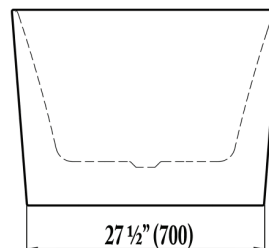

R3267F

66.75" x 31.25" x 23.25"

Features:

- Sleek, one-piece design
- Reinforced acrylic bath mounted on concealed adjustable legs for ease of leveling during installation
- Includes White center toe-tap drain assembly and built-in integral overflow
- Certified to CSA B45.5 / IAPMO Z124
- One-Year Limited Warranty
- List Price: \$1600.00
- Standard Multiplier Applies
- Project Quotes available upon request