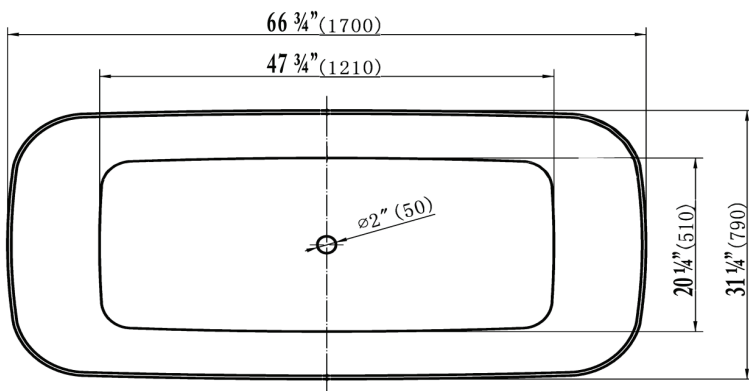

R3267F

66.75" x 31.25" x 23.25"

Features:

- Sleek, one-piece design
- Reinforced acrylic bath mounted on concealed adjustable legs for ease of leveling during installation
- Includes White center toe-tap drain assembly and built-in integral overflow
- Certified to CSA B45.5 / IAPMO Z124
- One-Year Limited Warranty
- List Price: \$1600.00
- Standard Multiplier Applies
- Project Quotes available upon request