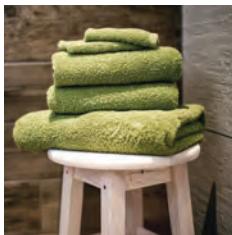

CLEARMIRROR LED TECHNOLOGY

WHAT MAKES AN LED EXCELLENT

At ClearMirror we use state-of-the art LED technology. We only use totally enclosed, ultra-thin LED panels:

- Sealed panels are moisture proof
- LED panels mounted directly over the mirror opening
- No hot spots and no dead spots
- No cumbersome mirror frame required
- Meets California Title 24 requirements

HIGH CRI = REAL COLOR

The Color Rendering Index is the true measure of real colors under a white light source. Most LEDs have a CRI in the lower 80's. **ClearMirror LEDs are rated an industry-best 94+ CRI.**

← CRI 97

← CRI 75

← CRI 60

COLOR TEMPERATURES AND KELVIN

Color temperature is measured by Kelvins. Higher Kelvin = more blue or cool. Traditional color temperature in America is 3,000K or warm. Contemporary or European color temperature is 5,000K or cool.

← 5,000K TO 6,000
COOL / DAYLIGHT

← 4,000
NEUTRAL WHITE

← 3,000
WARM WHITE

LIFESPAN

LEDs have a general life expectancy of 50,000 hours. If you use your bathroom lights for 5 hours a day, this would last over 20 years. ClearMirror LEDs are rated for 70,000 hours.