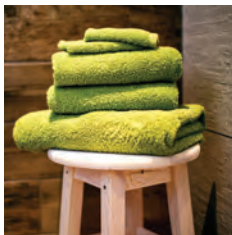

CLEARMIRROR LED TECHNOLOGY

WHAT MAKES AN LED EXCELLENT

At ClearMirror we use state-of-the art LED technology. We only use totally enclosed, ultra-thin LED panels:

- Sealed panels are moisture proof
- LED panels mounted directly over the mirror opening
- No hot spots and no dead spots
- No cumbersome mirror frame required
- Meets California Title 24 requirements

HIGH CRI = REAL COLOR

The Color Rendering Index is the true measure of real colors under a white light source. Most LEDs have a CRI in the lower 80's. **ClearMirror LEDs are rated an industry-best 94+ CRI.**

← CRI 97