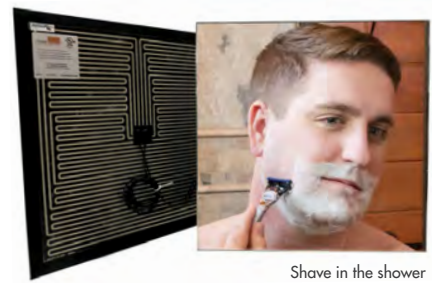

BACK

Shave in the shower

SHOWERLITE™

BRILLIANT INDULGENCE

The ShowerLite

is an in shower, low-voltage bathroom fog-free mirror with LED lights. Choice of LED color temperature: 3000K (warm) or 5000K (cool) with 94+ CRI.