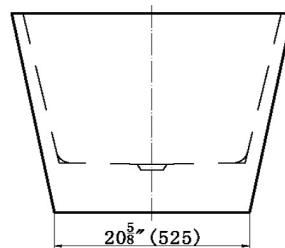

A3067F

66.75" x 31.25" x 23.25"

Features:

- Sleek, one-piece design
- Reinforced acrylic bath mounted on concealed adjustable legs for ease of leveling during installation
- Includes White center toe-tap drain assembly and built-in integral overflow
- Certified to CSA B45.5 / IAPMO Z124
- One-Year Limited Warranty
- List Price: \$1600.00
- Standard Multiplier Applies
- Project Quotes available upon request