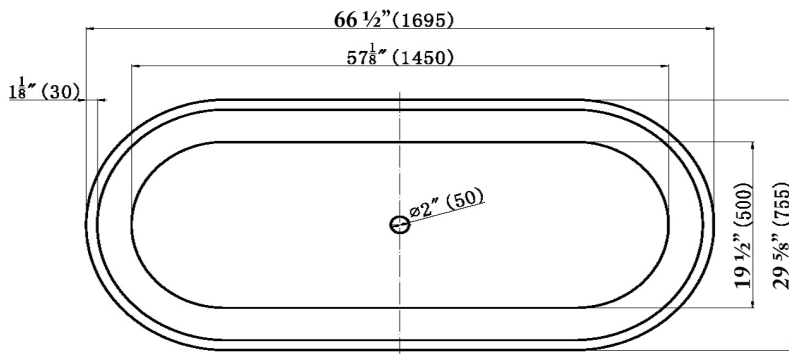

A3067F

66.75" x 31.25" x 23.25"

Features:

- Sleek, one-piece design
- Reinforced acrylic bath mounted on concealed adjustable legs for ease of leveling during installation
- Includes White center toe-tap drain assembly and built-in integral overflow
- Certified to CSA B45.5 / IAPMO Z124
- One-Year Limited Warranty
- List Price: \$1600.00
- Standard Multiplier Applies
- Project Quotes available upon request

Overflow Cap: 83.5 Gal.

Available Hydrotherapy: 