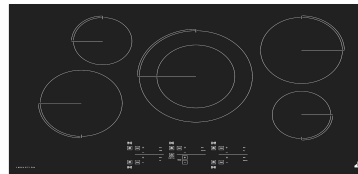

INDUCTION COOKTOPS:

24" B, SS*

30" B, SS*

36" B, SS*

30" B, SS*

36" B, SS*

Model #:	Description:	UMRP:
Induction 24" Cooktops:		
JIC4724HB	24" INDUCTION COOKTOP, BLACK, 4 FLEX ELEMENTS	\$2,399
JIC4724HS	24" INDUCTION COOKTOP, STAINLESS, 4 FLEX ELEMENTS	\$2,399
Induction 30" Cooktops:		
JIC4530KB	30" INDUCTION, 5 CIRCLE ELEMENTS, AUTO SENSOR; BLACK TRIM	\$2,449
JIC4530KS	30" INDUCTION, 5 CIRCLE ELEMENTS, AUTO SENSOR; SS TRIM	\$2,449
JIC4730HB	30" INDUCTION COOKTOP, BLACK, 4 FLEX ELEMENTS	\$3,549
JIC4730HS	30" INDUCTION COOKTOP, STAINLESS, 4 FLEX ELEMENTS	\$3,549
Induction 36" Cooktops:		
JIC4536KB	36" INDUCTION, 5 CIRCLE ELEMENTS, AUTO SENSOR; BLACK TRIM	\$2,699
JIC4536KS	36" INDUCTION, 5 CIRCLE ELEMENTS, AUTO SENSOR; SS TRIM	\$2,699
JIC4736HB	36" INDUCTION COOKTOP, BLACK, 6 FLEX ELEMENTS	\$3,999
JIC4736HS	36" INDUCTION COOKTOP, STAINLESS, 6 FLEX ELEMENTS	\$3,999

NOTE: SS* = Stainless Trim

INDUCTION COOKTOPS:

24" B, SS*

30" B, SS*

36" B, SS*

24" B*

30" B, SS*

36" B, SS*