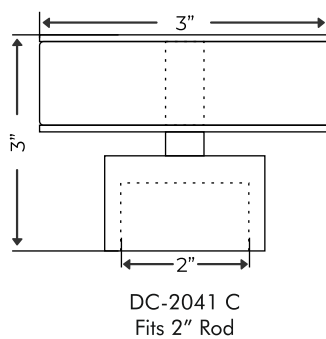

Black
DC-2040 B - fits 1-3/8" rod
DC-2040 C - fits 2" rod

DC - 2040 B
Fits 1-3/8" Rod

DC - 2040 C
Fits 2" Rod

Crystal Collection

Item No. DC - 2041

Aged Brass

Fits 1-3/8" & 2" Rods

Polished Chrome
DC-2041 B - fits 1-3/8" rod
DC-2041 C - fits 2" rod