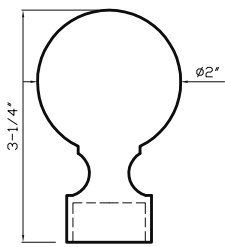

Black
DC104 B - fits 1-3/8" rod

Black Nickel
DC104 B - fits 1-3/8" rod

Metal Collection

Item No. DC103 A

Black Nickel

Fits 1" Rods

DC103 A
Fits 1" Rod

Polished Chrome
DC103 A - fits 1" rod