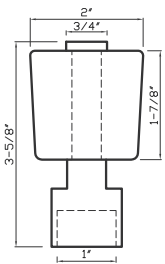

Murano Collection

Item No. D2008

Satin Brass

Fits 1" , 1-3/8" & 2" Rods