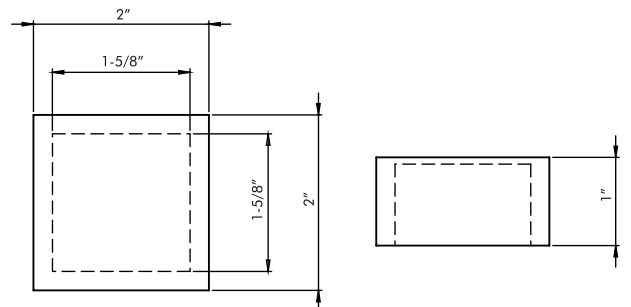

Item No. DC294

Fit 1-1/2" Square Acrylic Rod

Available in finishes:
Unlacquered Brass, Brushed Nickel, Satin Brass, Polished Nickel, Polished Chrome, Oil Rubbed Bronze, Green Antique, Polished Brass, Aged Brass, Black