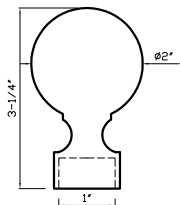

Unlacquered Brass
Collection

Item No. DC103 A

Fits 1" Rod

DC103 A
FITS 1" ROD

Unlacquered Brass
Collection

Item No. DC104 B

Fits 1-3/8" Rod

DC104 B
FITS 1-3/8" ROD