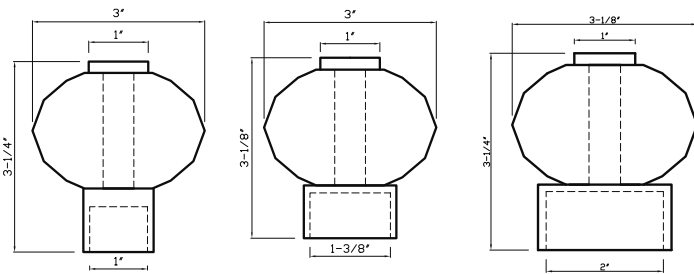

KS011 C
Fits 2" Rod