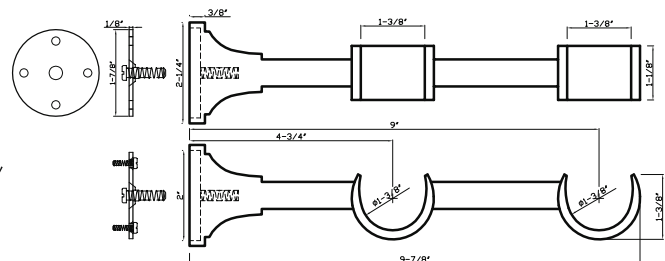

DC 209 B fits 1-3/8" rod

Available in finishes: Unlacquered Brass, Polished Nickel, Polished Chrome, Brushed Nickel, Oil Rubbed Bronze, Aged Brass, Green Antique, Satin Brass, Polished Brass, Black, Black Nickel, Brown Gold & Black Silver