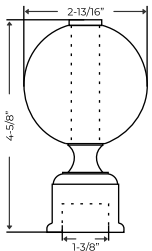

Brushed Nickel
DC-2043 B - fits 1-3/8" rod
DC-2043 C - fits 2" rod

Oil Rubbed Bronze
DC-2043 B - fits 1-3/8" rod
DC-2043 C - fits 2" rod

Aged Brass
DC-2043 B - fits 1-3/8" rod
DC-2043 C - fits 2" rod

Satin Brass
DC-2043 B - fits 1-3/8" rod
DC-2043 C - fits 2" rod