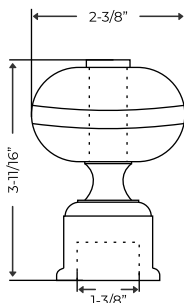

DC-2043 B
Fits 1 -3/8" Rod

DC-2043 C
Fits 2" Rod

Black
DC-2043 B - fits 1-3/8" rod
DC-2043 C - fits 2" rod

Crystal Collection

Item No. DC - 2044

Black

Fits 1" & 1-3/8" Rods

DC-2044 A
Fits 1" Rod