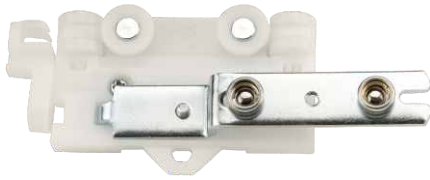

WALL BRACKET

DC 253B

DC 253 B
Sizes:
Height - 3-3/32"
Projection - 3-1/8"
Available in finishes:
Brushed Nickel, Satin Brass,
Chrome, Black

WALL DOUBLE BRACKET

DC 254B

DC 254 B
Sizes:
Height - 3-3/32"
Projection - 6"
Available in finishes:
Brushed Nickel, Satin Brass,
Chrome, Black