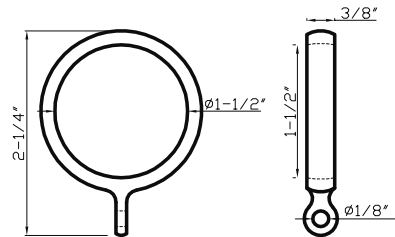

DC 303 D (Available with Liner and Without Liner)

2" interior diameter

Available in finishes: Unlacquered Brass, Polished Nickel, Polished Chrome, Brushed Nickel, Oil Rubbed Bronze, Aged Brass, Green Antique, Satin Brass, Polished Brass, Black, Black Nickel & Brown Gold