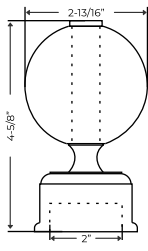

Crystal Collection

Item No. DC - 2043

Black

Fits 1-3/8" & 2" Rods