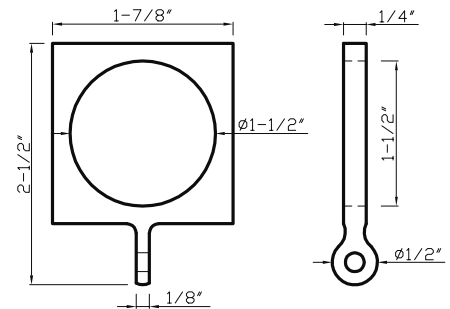

DC 304 - Brushed Nickel Ring

DC 304 C - 1-1/2" interior diameter
Available in Brushed Nickel