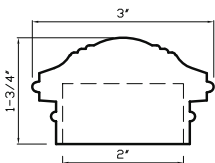

Metal Collection

Item No. DC2026

Satin Brass

Fits 2" Rods