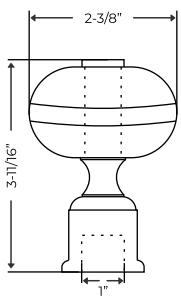

DC-2043 B
Fits 1 -3/8" Rod

DC-2043 C
Fits 2" Rod

Black
DC-2043 B - fits 1-3/8" rod
DC-2043 C - fits 2" rod

Crystal Collection

Item No. DC - 2044

Black

Fits 1" & 1-3/8" Rods

DC-2044 A
Fits 1" Rod