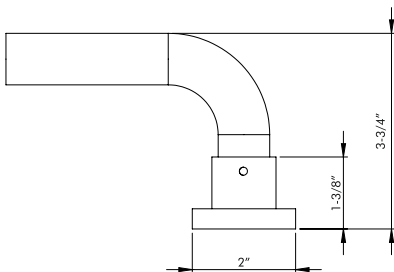

Center Bracket French Return

Item No. DC3002

Available Finish : Satin Brass, Polished Chrome
Brushed Nickel, Green Antique, Polished Brass,
Black

Fits 1" Rod