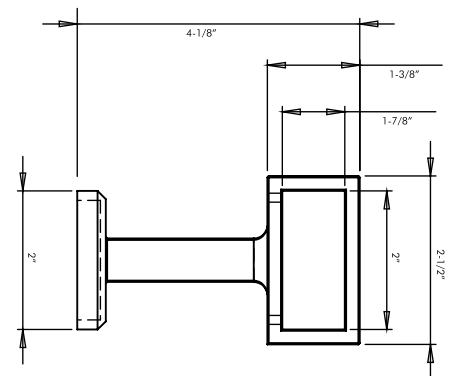

BRACKET FOR RECTANGULAR ACRYLIC ROD

DC 261

Sizes:

Base Diameter - 2-9/16"

Length - 5"

Projection - 4"

Available in finishes:

Brushed Nickel, Polished Nickel & Satin Brass

DC 262

Sizes:

Base Diameter - 2-9/16"

Length - 5"

Projection - 4"

Available in finishes:

Brushed Nickel, Polished Nickel & Satin Brass

DC 263

Sizes:

Base Diameter - 2-9/16"

Length - 5"

Projection - 4"

Available in finishes:

Brushed Nickel, Polished Nickel & Satin Brass