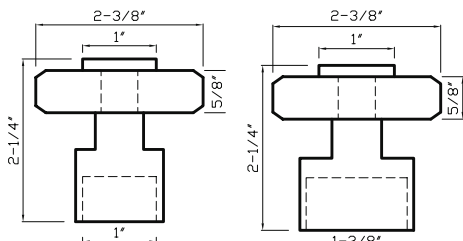

Crystal Collection

Item No. KS012

Aged Brass

Fits 1" & 1-3/8"