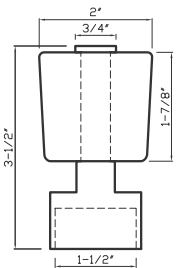

Murano Collection

Item No. DC2018

Satin Brass

Fits 1-1/2" Square Acrylic Rod