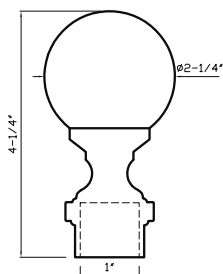

Acrylic Collection

Item No. DC098 A

Satin Brass

Fits 1" Rods