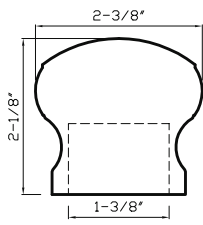

DC101 B
Fits 1-3/8" Rod