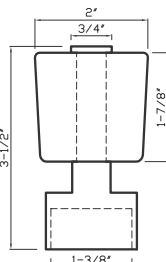

Murano Collection

Item No. D2009

Polished Chrome

Fits 1" , 1-3/8" & 2" Rods