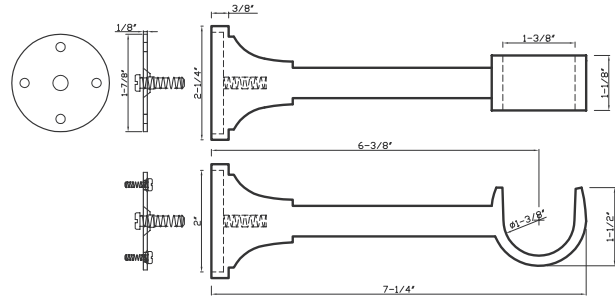

DC 208 B fits 1-3/8" rod

Available in finishes: Unlacquered Brass, Polished Nickel, Polished Chrome, Brushed Nickel, Oil Rubbed Bronze, Aged Brass, Green Antique, Satin Brass, Polished Brass, Black, Black Nickel, Brown Gold