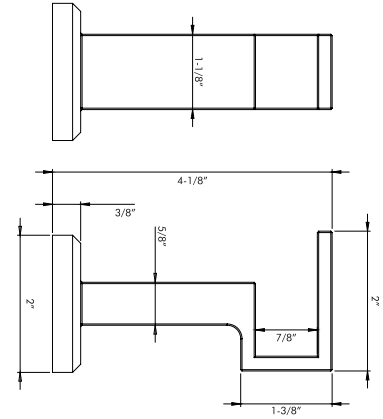

DC 262

Sizes:

Base Diameter - 2-9/16"

Length - 5"

Projection - 4"

Available in finishes:

Brushed Nickel, Polished Nickel & Satin Brass