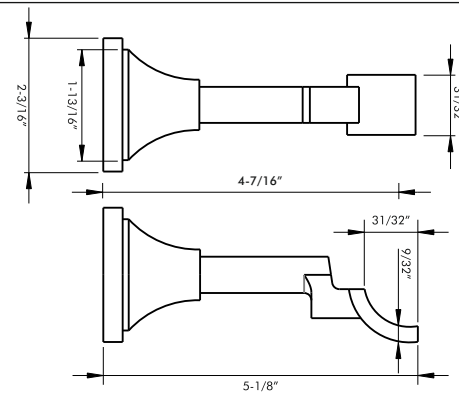

DC 208 - fits 1", 1-3/8" & 2" rods

DC 208 A fits 1" rod

Available in finishes: Unlacquered Brass, Polished Chrome, Brushed Nickel, Green Antique, Satin Brass, Polished Brass, Black & Black Nickel

DC 208 B fits 1-3/8" rod

Available in finishes: Unlacquered Brass, Polished Nickel, Polished Chrome, Brushed Nickel, Oil Rubbed Bronze, Aged Brass, Green Antique, Satin Brass, Polished Brass, Black, Black Nickel, Brown Gold

DC 208 C fits 2" rod

Available in finishes: Unlacquered Brass, Polished Nickel, Polished Chrome, Brushed Nickel, Oil Rubbed Bronze, Aged Brass, Green Antique, Satin Brass, Polished Brass & Black

DC 214 - fits 3/4", 1", 1-3/8" & 2" rods

DC 214 A fits 1" rod

Available in finishes: Polished Chrome, Brushed Nickel, Green Antique, Satin Brass, Polished Brass, Black & Black Nickel

DC 214 B fits 1-3/8" rod

Available in finishes: Polished Nickel, Polished Chrome, Brushed Nickel, Oil Rubbed Bronze, Aged Brass, Green Antique, Satin Brass, Polished Brass, Black, Black Nickel, Brown Gold