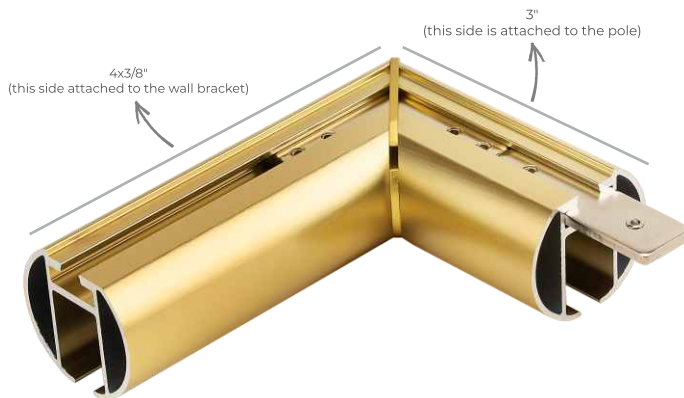

**Master Carrier with
2 snaps (Left)**
DC 258

**Master Carrier with
2 snaps (Right)**
DC 259

Ceiling Bracket
DC 255
Available in finishes:
Brushed Nickel, Satin Brass, Chrome, Black

End Cap For Sheer Rod Track
DC 260
Available in finishes:
Brushed Nickel, Satin Brass, Chrome, Black

Splicer
DC 257

**Runner Track
For Square Track**
DC 262

**Ball Bearing Carriers
For Pinch Pleat Drapes**
DC 261

ELBOW BRACKET

DC 256 B
Sizes:
Projection - 4"
Available in finishes:
Brushed Nickel, Satin Brass,
Chrome, Black

TOOLS OF THE TRADE

Brackets, Rings & Rods

Its often heard make it compelling. Make it swoon - worthy and now make it fit. Nothing stops a window treatment project quicker than not finding the hardware accessories required for that extra wide, extra deep window. So having the necessary sizes and accessories is what we do. Connect, extend, project yes, we cover that in up to 12 finishes. Brackets, rods and accessories that both complement and function with simplicity and ease. Ensuring you have the look desired in the configuration needed. Its nothing short of performance art.