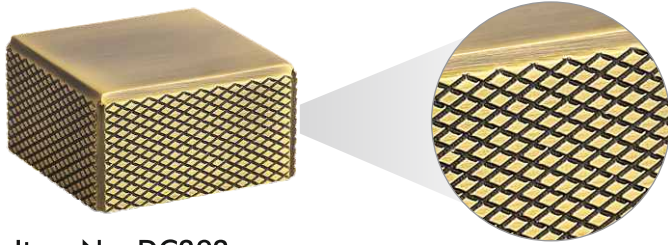

Item No. DC082 E

Fit 3/4" Rods

Available in finishes:
Brushed Nickel, Polished Nickel, Polished Chrome,
Oil Rubbed Bronze, Aged Brass, Green Antique, Satin Brass

Item No. DC201

Fit 1", 1-3/8", 2" Rods

Available in finishes:
Unlacquered Brass, Brushed Nickel, Satin Brass, Polished Nickel, Polished Chrome, Oil Rubbed Bronze, Green Antique,
Brown Gold, Polished Brass, Aged Brass, Black