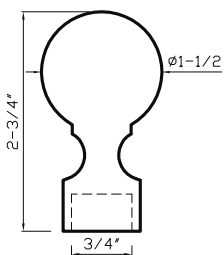

Metal Collection

Item No. DC080 E

Aged Brass

Fits 3/4" Rods

Dc080 E
Fits 3/4" Rod

Polished Nickel
DC080 E - fits 3/4" rod

Polished Chrome
DC080 E - fits 3/4" rod

Brushed Nickel
DC080 E - fits 3/4" rod