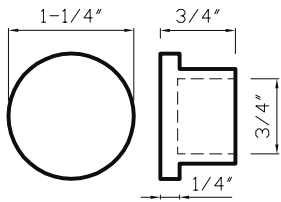

Satin Brass
DC2020 E - fits 3/4" rod

Metal Collection

Item No. DC081 E

Brushed Nickel

Fits 3/4" Rods

DC081 E
Fits 3/4" Rod

Brushed Nickel
DC081 E - fits 3/4" rod

Satin Brass
DC081 E - fits 3/4" rod