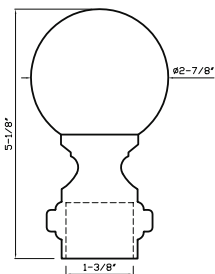

Acrylic Collection

Item No. DC094 B

Polished Nickel

Fits 1-3/8" Rods