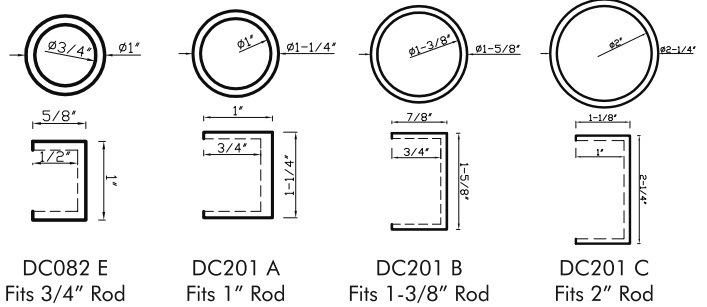

Item No. DC082 E

Fit 3/4" Rods

Available in finishes:
Brushed Nickel, Polished Nickel, Polished Chrome,
Oil Rubbed Bronze, Aged Brass, Green Antique, Satin Brass

Item No. DC201

Fit 1", 1-3/8", 2" Rods

Available in finishes:
Unlacquered Brass, Brushed Nickel, Satin Brass, Polished Nickel, Polished Chrome, Oil Rubbed Bronze, Green Antique,
Brown Gold, Polished Brass, Aged Brass, Black