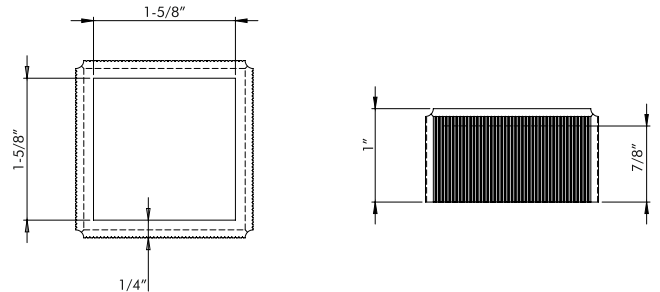

Item No. DC293

Fit 1-1/2" Square Acrylic Rod

Available in finishes:
Unlacquered Brass, Brushed Nickel, Satin Brass, Polished Nickel, Polished Chrome, Oil Rubbed Bronze, Green Antique, Polished Brass, Aged Brass, Black