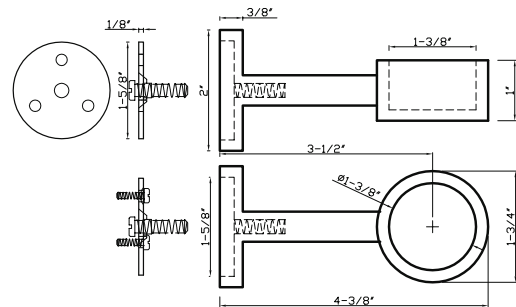

DC 215 A fits 1" rod

Available in finishes: Polished Chrome, Brushed Nickel, Green Antique, Satin Brass, Polished Brass, Black & Black Nickel

DC 215 B fits 1-3/8" rod

Available in finishes: Polished Nickel, Polished Chrome, Brushed Nickel, Oil Rubbed Bronze, Aged Brass, Green Antique, Satin Brass, Polished Brass, Black & Black Nickel