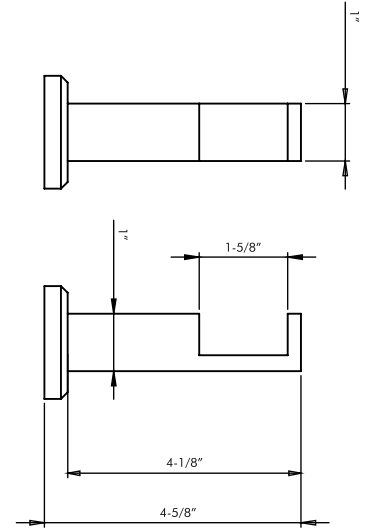

DC 264

Sizes:

Base Diameter - 2-9/16"

Length - 5"

Projection - 4"

Available in finishes:

Unlacquered Brass, Brushed Nickel, Satin Brass, Polished Nickel, Polished Chrome, Oil Rubbed Bronze, Green Antique, Polished Brass, Aged Brass, Black