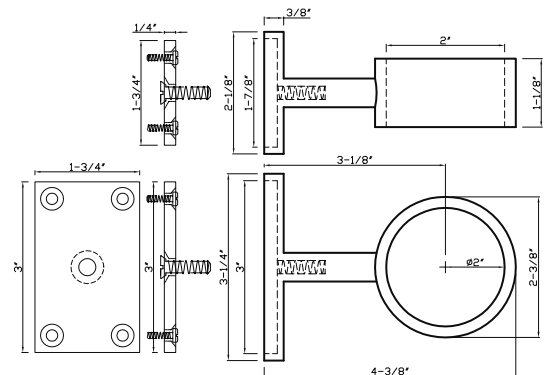

DC 230 - fits 2" rod

DC 230 C fits 2" rod

Available in finishes: Polished Nickel, Polished Chrome, Brushed Nickel, Oil Rubbed Bronze, Aged Brass, Green Antique, Satin Brass, Polished Brass & Black