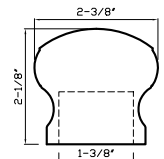

DC101 B
FITS 1-3/8" ROD