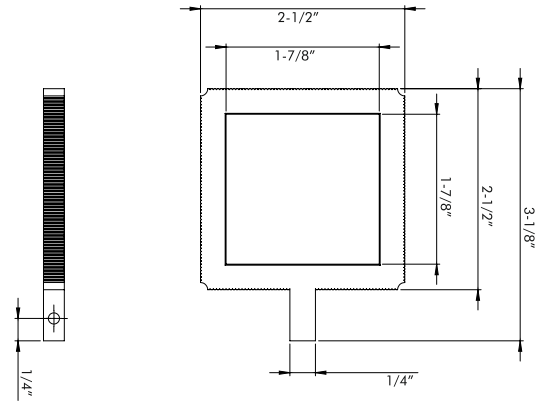

DC 314
1-7/8" interior diameter for Square Acrylic Rod

Available in finishes: Unlacquered Brass, Brushed Nickel, Satin Brass, Polished Nickel, Polished Chrome, Oil Rubbed Bronze, Green Antique, Polished Brass, Aged Brass, Black