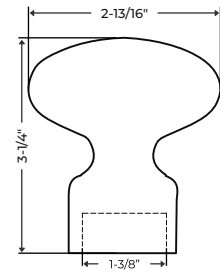

DC092
Fits 1-3/8" Rod

Acrylic Collection

Item No. DC092

Satin Brass

Fits 1-3/8" Rods