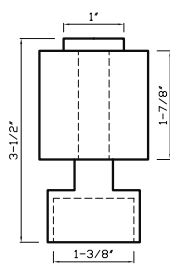

Crystal Collection

Item No. KS007

Polished Nickel

Fits 1" & 1-3/8"