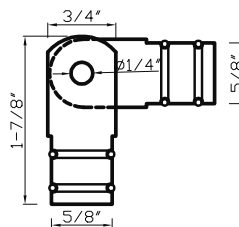

DC 706 - fits 3/4", 1", 1-3/8" & 2" rods

DC 706 E fits 3/4" rod

Available in finishes: Polished Nickel, Polished Chrome, Brushed Nickel, Oil Rubbed Bronze, Green Antique, Aged Brass & Satin Brass

DC 706 A fits 1" rod