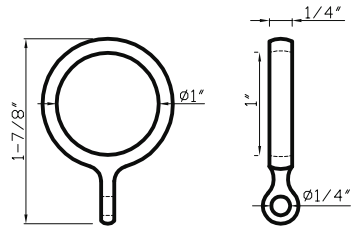

DC 303 - Ring - 1", 1-1/4", 1-1/2", 2" & 2-3/4" interior diameters

DC 303 A (Available Without Liner)

1" interior diameter

Available in finishes: Polished Nickel, Polished Chrome, Brushed Nickel, Oil Rubbed Bronze, Aged Brass, Green Antique & Satin Brass