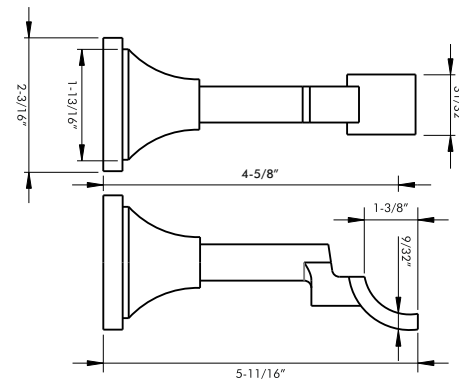

DC 214 B fits 1-3/8" rod

Available in finishes: Polished Nickel, Polished Chrome, Brushed Nickel, Oil Rubbed Bronze, Aged Brass, Green Antique, Satin Brass, Polished Brass, Black, Black Nickel, Brown Gold