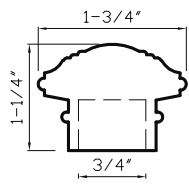

Oil Rubbed Bronze
DC080 E - fits 3/4" rod

Aged Brass
DC080 E - fits 3/4" rod

Green Antique
DC080 E - fits 3/4" rod

Satin Brass
DC080 E - fits 3/4" rod

Metal Collection

Item No. DC2020

Green Antique

Fits 3/4" Rods