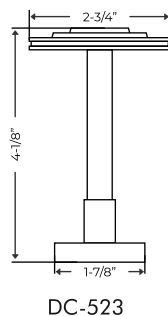

Holdbacks Collection

Item No. DC-521

Polished Chrome

Holdbacks Collection

Item No. DC-522

Brushed Nickel

Aged Brass
DC-522

Holdbacks Collection

Item No. DC-523

Brushed Nickel