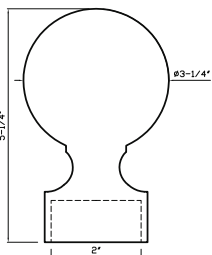

Satin Brass
DC2026 - fits 2" rod

DC2026
Fits 2" Rod

Metal Collection

Item No. DC104 C

Oil Rubbed Bronze

Fits 2" Rods

DC104 C
Fits 2" Rod

Polished Nickel
DC104 C- fits 2" rod