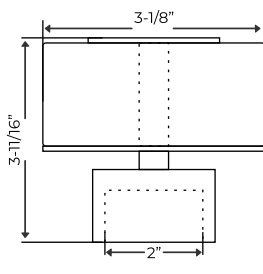

Crystal Collection

Item No. DC - 2040

Satin Brass

Fits 1-3/8" & 2" Rods