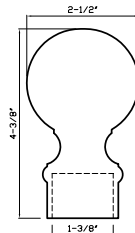

Unlacquered Brass
Collection

Item No. DC103 A

Fits 1" Rod

DC103 A
FITS 1" ROD

Unlacquered Brass
Collection

Item No. DC104 B

Fits 1-3/8" Rod

DC104 B
FITS 1-3/8" ROD