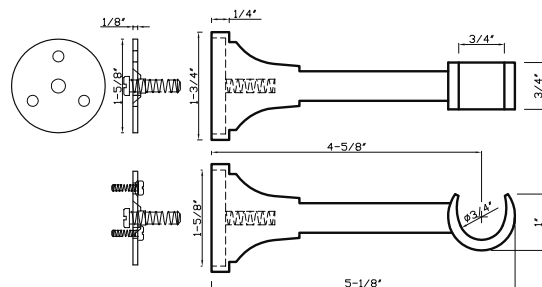

DC 234 E - fits 3/4" rod

DC 234 E fits 3/4" rod

Available in finishes: Polished Nickel, Polished Chrome, Brushed Nickel, Oil Rubbed Bronze, Aged Brass, Green Antique & Satin Brass.

DC 207 - fits 1", 1-3/8" & 2" rods