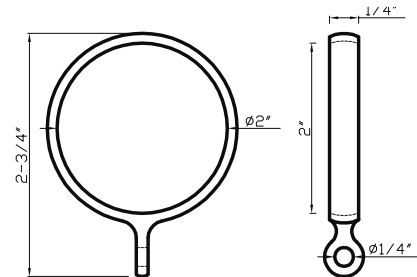

DC 303 E (Available with Liner and Without Liner)

2-3/4" interior diameter

Available in finishes: Polished Nickel, Polished Chrome, Brushed Nickel, Oil Rubbed Bronze, Aged Brass, Green Antique, Satin Brass, Polished Brass & Black