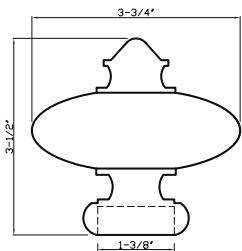

Polished Brass
DC098 A - fits 1" rod

Satin Brass
DC098 A - fits 1" rod

Black Nickel
DC098 A - fits 1" rod

Acrylic Collection

Item No. DC099 B

Polished Chrome

Fits 1-3/8" Rods

DC099 B
Fits 1-3/8" Rod