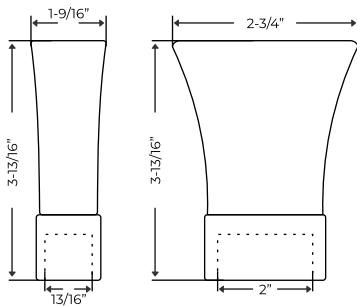

Acrylic Collection

Item No. DC - 2051

Satin Brass

Fits 2" x 13/16" Rectangular Acrylic Rod

DC-2051
Fits 2" x 13/16" Poles

Polished Nickel
DC-2051 - fits 2" x 13/16" Poles

Brushed Nickel
DC-2051 - fits 2" x 13/16" Poles