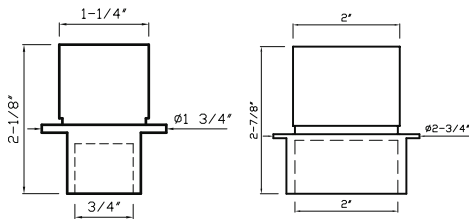

Black Nickel
DC2033 A - fits 1" rod
DC2033 B - fits 1-3/8" rod

Metal Collection

Item No. DC2021

Aged Brass

Fits 3/4" & 2" Rods

DC2021 E
Fits 3/4" Rod

DC2021 C
Fits 2" Rod

Polished Chrome
DC2021 E - fits 3/4" rod
DC2021 C - fits 2" rod