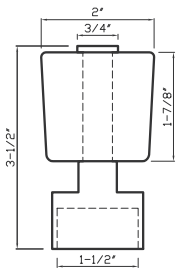

Murano Collection

Item No. DC2019

Brushed Nickel

Fits 1-1/2" Square Acrylic Rod