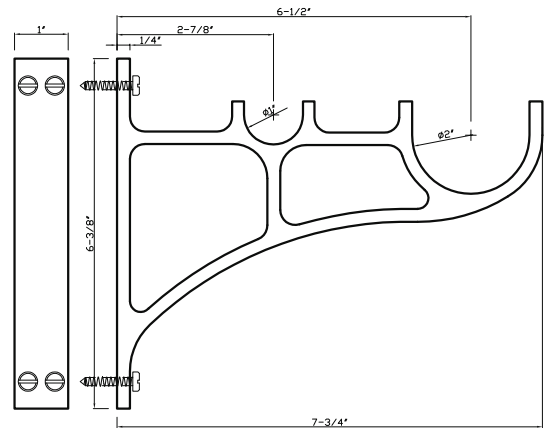

DC 225 C - fits 1" & 2" rod combo

DC 225 C fits 1" & 2" rod combo

Available in finishes: Polished Chrome, Brushed Nickel, Green Antique, Satin Brass, Polished Brass & Black