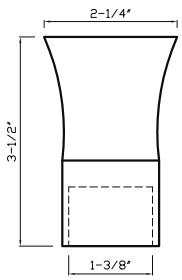

Polished Brass
KS009 B - fits 1-3/8" rod

Black
KS009 B - fits 1-3/8" rod

Black Nickel
KS009 B - fits 1-3/8" rod

Acrylic Collection

Item No. DC095 B

Aged Brass

Fits 1-3/8" Rods

DC095 B
Fits 1-3/8" Rod