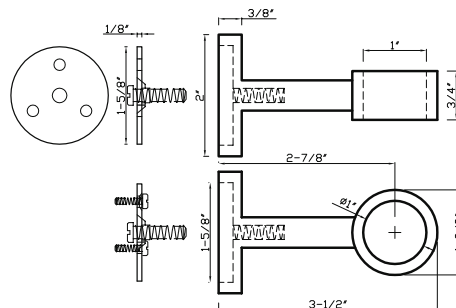

DC 203 - fits 1" & 1-3/8" rods

DC 203 A fits 1" rod

Available in finishes: Polished Chrome, Brushed Nickel, Green Antique, Satin Brass, Polished Brass, Black & Black Nickel

DC 203 B fits 1-3/8" rod

Available in finishes: Polished Nickel, Polished Chrome, Brushed Nickel, Oil Rubbed Bronze, Aged Brass, Green Antique, Satin Brass, Polished Brass, Black & Black Nickel

DC 211 - fits 1" & 1-3/8" rods

DC 211 A fits 1" rod

Available in finishes: Unlacquered Brass, Polished Chrome, Brushed Nickel, Green Antique, Satin Brass, Polished Brass, Black & Black Nickel

DC 211 B fits 1-3/8" rod

Available in finishes: Unlacquered Brass, Polished Nickel, Polished Chrome, Brushed Nickel, Oil Rubbed Bronze, Aged Brass, Green Antique, Satin Brass, Polished Brass, Black & Black Nickel

DC 235 E - fits 3/4" rod

DC 235 E fits 3/4" rod

Available in finishes: Polished Nickel, Polished Chrome, Brushed Nickel, Oil Rubbed Bronze, Green Antique, Aged Brass & Satin Brass