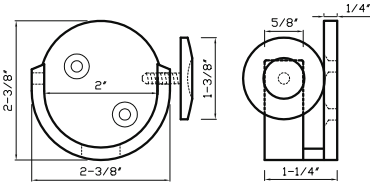

DC 199 C fits 2" rod

Available in finishes: Polished Nickel, Polished Chrome, Brushed Nickel, Oil Rubbed Bronze, Aged Brass, Satin Brass, Green Antique, Polished Brass, Black & Black Nickel