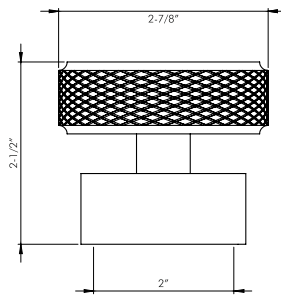

Metal Collection

Item No. DC2031

Satin Brass & Black

Fits 1-3/8" & 2" Rods