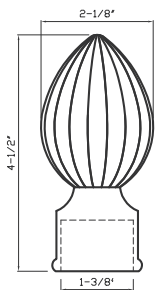

Acrylic Collection

Item No. DC096 B

Green Antique

Fits 1-3/8" Rods