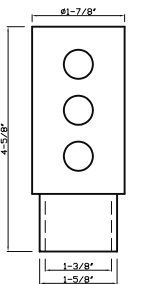

Acrylic Collection

Item No. KS008 B

Satin Brass

Fits 1-3/8" Rods