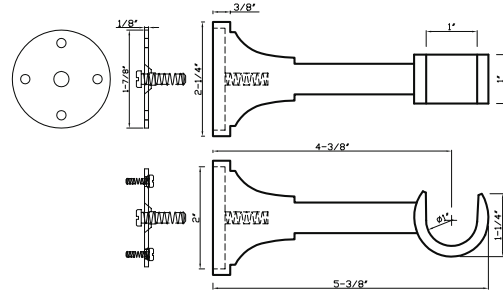

DC 207 - fits 1", 1-3/8" & 2" rods

DC 207 A fits 1" rod

Available in finishes: Unlacquered Brass, Polished Chrome, Brushed Nickel, Green Antique, Satin Brass, Polished Brass, Black & Black Nickel

DC 207 B fits 1-3/8" rod

Available in finishes: Unlacquered Brass, Polished Nickel, Polished Chrome, Brushed Nickel, Oil Rubbed Bronze, Aged Brass, Green Antique, Satin Brass, Polished Brass, Black, Black Nickel, Brown Gold & Black Silver

DC 207 C fits 2" rod

Available in finishes: Unlacquered Brass, Polished Nickel, Polished Chrome, Brushed Nickel, Oil Rubbed Bronze, Aged Brass, Green Antique, Satin Brass, Polished Brass & Black

DC 209 - fits 1" & 1-3/8" rods

DC 209 A fits 1" rod

Available in finishes: Unlacquered Brass, Polished Chrome, Brushed Nickel, Green Antique, Satin Brass, Polished Brass, Black & Black Nickel

DC 209 B fits 1-3/8" rod

Available in finishes: Unlacquered Brass, Polished Nickel, Polished Chrome, Brushed Nickel, Oil Rubbed Bronze, Aged Brass, Green Antique, Satin Brass, Polished Brass, Black, Black Nickel, Brown Gold & Black Silver