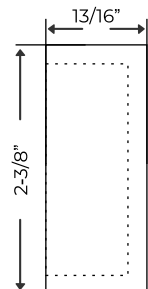

Black
DC101 A - fits 1" rod
DC101 B - fits 1-3/8" rod

Black Nickel
DC101 A - fits 1" rod
DC101 B - fits 1-3/8" rod

Item No. DC291

Fit 2-3/8" Rectangular Acrylic Rod

Available in finishes:

Brushed Nickel, Satin Brass, Polished Nickel