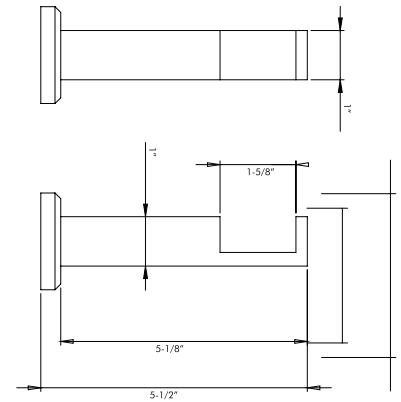

DC 239 - Drapery Wand

DC 239

Available in Brushed Nickel, Satin Brass