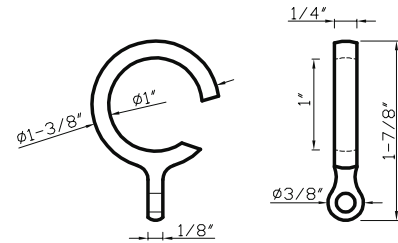

DC 303 PASS A

1" interior diameter

Available in finishes: Unlacquered Brass, Polished Nickel, Polished Chrome, Brushed Nickel, Oil Rubbed Bronze, Aged Brass, Green Antique & Satin Brass