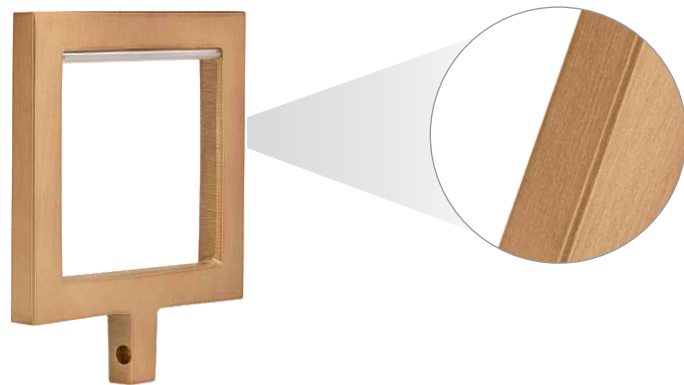

DC 315
1-7/8" interior diameter for Square Acrylic Rod