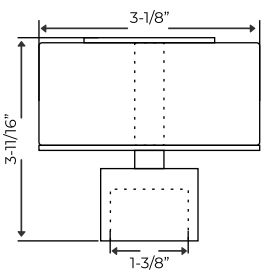

Crystal Collection

Item No. DC - 2040

Satin Brass

Fits 1-3/8" & 2" Rods