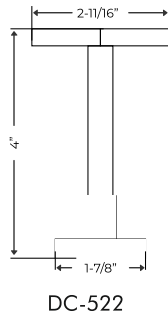

Holdbacks Collection

Item No. DC-521

Polished Chrome

Aged Brass
DC-521

Holdbacks Collection

Item No. DC-522

Brushed Nickel

Holdbacks Collection

Item No. DC-523

Brushed Nickel