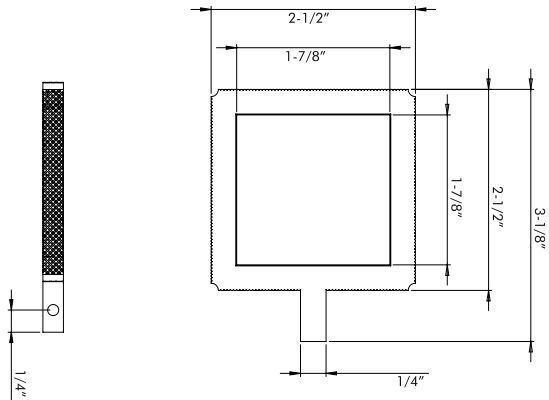

DC 315
1-7/8" interior diameter for Square Acrylic Rod