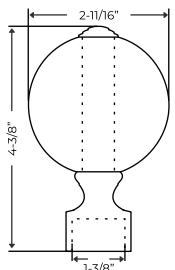

Crystal Collection

Item No. DC - 2042

Brushed Nickel

Fits 1-3/8" & 2" Rods