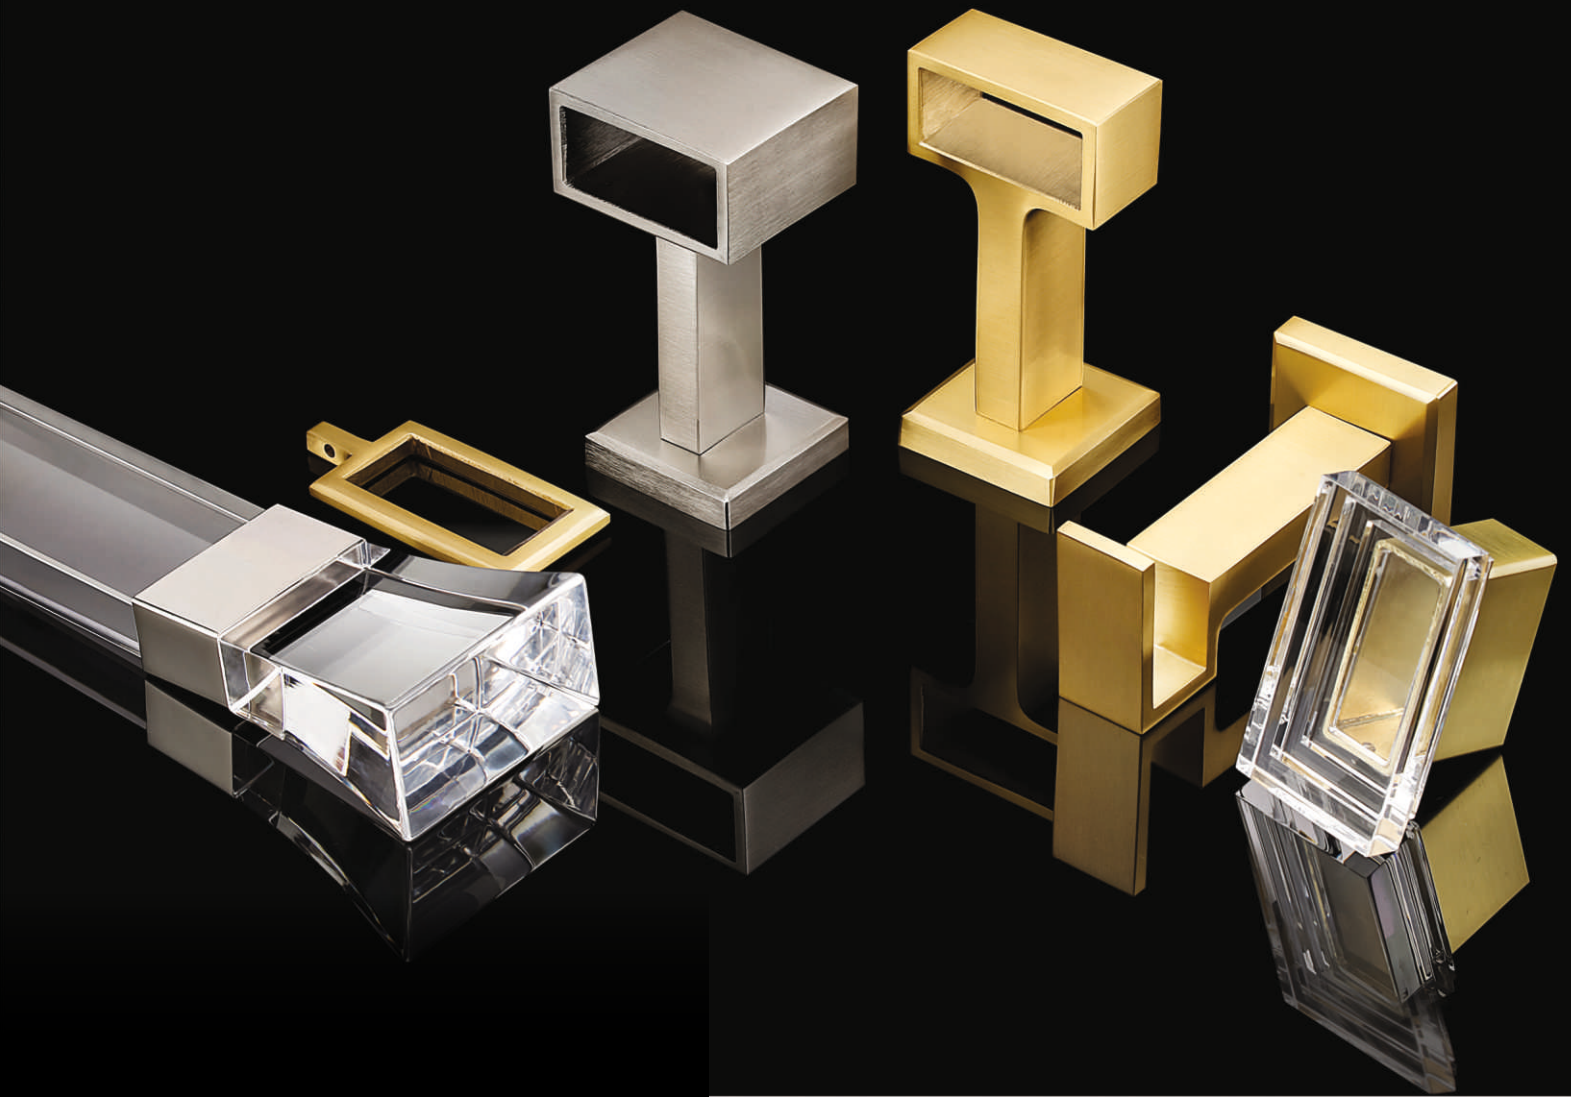

Black Nickel

Aged Brass

Matt Antique

Unlacquered Brass (Special Finish)

Rectangular Finials And Brackets

The signature element of drapery being the finial, which adds the touch of refinement to the overall look or view of the window are built considering the trends and desires of our clients.

Blending both modern and contemporary styles the collection comprises of rectangular acrylics in various tones and shades, our unique solid brass brackets along with the drapery and finial enhances the vista , making it aesthetically appealing.