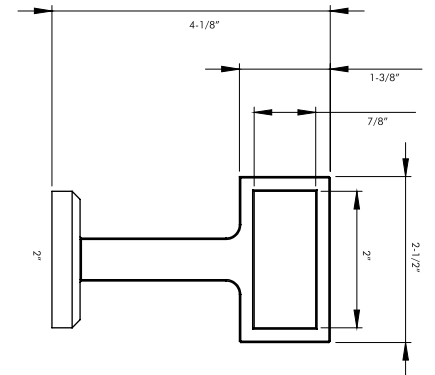

Brushed Nickel, Polished Nickel & Satin Brass

DC 262

Sizes:

Base Diameter - 2-9/16"

Length - 5"

Projection - 4"

Available in finishes:

Brushed Nickel, Polished Nickel & Satin Brass