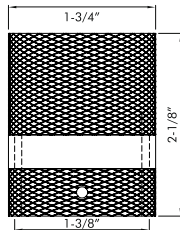

Black
DC2032 B - fits 1-3/8" rod
DC2032 C - fits 2" rod

Black Nickel
DC2032 B - fits 1-3/8" rod
DC2032 C - fits 2" rod

Metal Collection

Item No. DC2033

Satin Brass & Black

Fits 1" & 1-3/8" Rods

DC2033
Fits 1" Rod