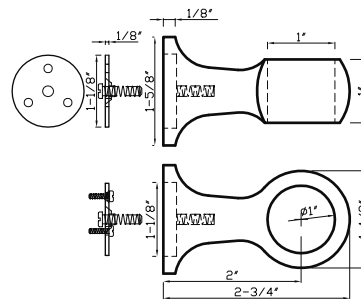

DC 203 - fits 1" & 1-3/8" rods

DC 203 A fits 1" rod

Available in finishes: Polished Chrome, Brushed Nickel, Green Antique, Satin Brass, Polished Brass, Black & Black Nickel

DC 203 B fits 1-3/8" rod

Available in finishes: Polished Nickel, Polished Chrome, Brushed Nickel, Oil Rubbed Bronze, Aged Brass, Green Antique, Satin Brass, Polished Brass, Black & Black Nickel

DC 211 - fits 1" & 1-3/8" rods

DC 211 A fits 1" rod

Available in finishes: Unlacquered Brass, Polished Chrome, Brushed Nickel, Green Antique, Satin Brass, Polished Brass, Black & Black Nickel

DC 211 B fits 1-3/8" rod

Available in finishes: Unlacquered Brass, Polished Nickel, Polished Chrome, Brushed Nickel, Oil Rubbed Bronze, Aged Brass, Green Antique, Satin Brass, Polished Brass, Black & Black Nickel

DC 235 E - fits 3/4" rod

DC 235 E fits 3/4" rod

Available in finishes: Polished Nickel, Polished Chrome, Brushed Nickel, Oil Rubbed Bronze, Green Antique, Aged Brass & Satin Brass