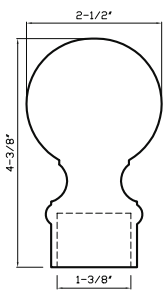

Polished Brass
DC104 C- fits 2" rod

Metal Collection

Item No. DC104 B

Black

Fits 1-3/8" Rods

DC104 B
Fits 1-3/8" Rod

Polished Nickel
DC104 B - fits 1-3/8" rod

Polished Chrome
DC104 B - fits 1-3/8" rod