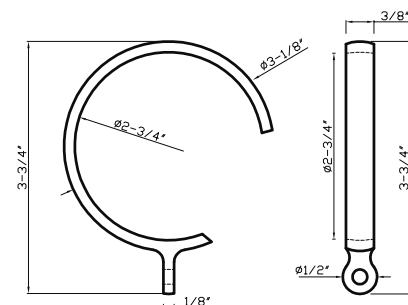

DC 303 PASS E

2-3/4" interior diameter

Available in finishes: Polished Chrome, Brushed Nickel, Oil Rubbed Bronze, Aged Brass & Satin Brass