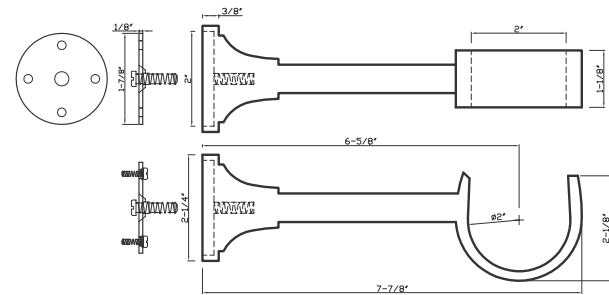

DC 208 C fits 2" rod

Available in finishes: Unlacquered Brass, Polished Nickel, Polished Chrome, Brushed Nickel, Oil Rubbed Bronze, Aged Brass, Green Antique, Satin Brass, Polished Brass & Black