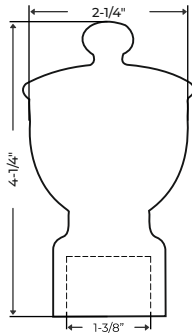

Brushed Nickel
DC099 B - fits 1-3/8" rod

Polished Chrome
DC099 B - fits 1-3/8" rod

Green Antique
DC099 B - fits 1-3/8" rod

Satin Brass
DC099 B - fits 1-3/8" rod

DC093
Fits 1-3/8" Rod

Acrylic Collection

Item No. DC093