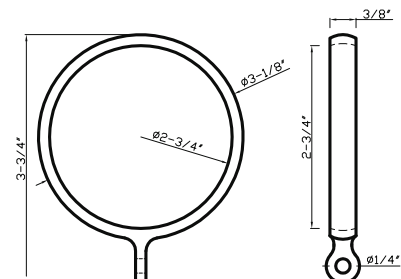

DC 303 E (Available with Liner and Without Liner)

2-3/4" interior diameter

Available in finishes: Polished Nickel, Polished Chrome, Brushed Nickel, Oil Rubbed Bronze, Aged Brass, Green Antique, Satin Brass, Polished Brass & Black