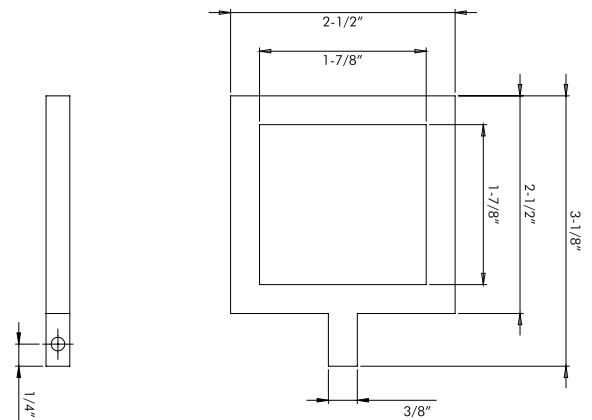

Available in finishes: Unlacquered Brass, Brushed Nickel, Satin Brass, Polished Nickel, Polished Chrome, Oil Rubbed Bronze, Green Antique, Polished Brass, Aged Brass, Black