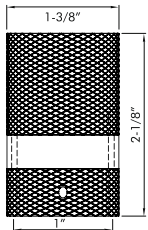

Black
DC2032 B - fits 1-3/8" rod
DC2032 C - fits 2" rod

Black Nickel
DC2032 B - fits 1-3/8" rod
DC2032 C - fits 2" rod

Metal Collection

Item No. DC2033

Satin Brass & Black

Fits 1" & 1-3/8" Rods

DC2033
Fits 1" Rod