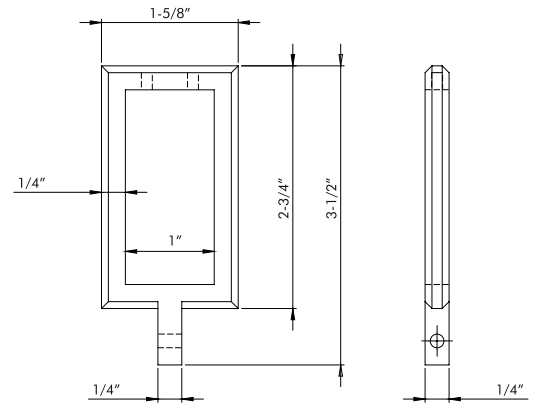

DC 311
1" interior diameter for Rectangular Acrylic Rod
Available in finishes: Polished Nickel, Brushed Nickel & Satin Brass