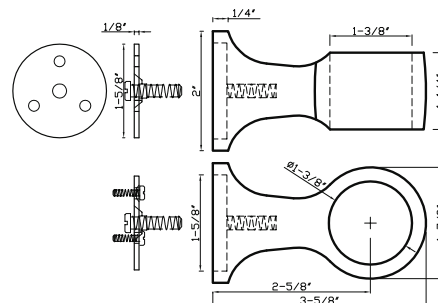

DC 203 B fits 1-3/8" rod

Available in finishes: Polished Nickel, Polished Chrome, Brushed Nickel, Oil Rubbed Bronze, Aged Brass, Green Antique, Satin Brass, Polished Brass, Black & Black Nickel