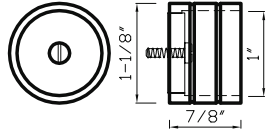

DC 202 - fits 1" & 1-3/8" rods

DC 202 A fits 1" rod

Available in finishes: Polished Chrome, Brushed Nickel, Green Antique, Satin Brass, Polished Brass, Black & Black Nickel