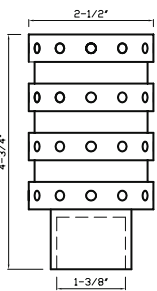

Acrylic Collection

Item No. KS009 B

Polished Nickel

Fits 1-3/8" Rods