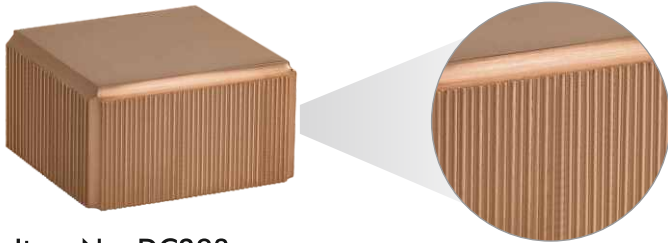

Item No. DC292

Fit 1-1/2" Square Acrylic Rod

Available in finishes:
Unlacquered Brass, Brushed Nickel, Satin Brass, Polished Nickel, Polished Chrome, Oil Rubbed Bronze, Green Antique, Polished Brass, Aged Brass, Black