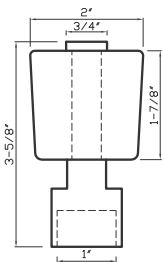

Murano Collection

Item No. D2009

Polished Chrome

Fits 1" , 1-3/8" & 2" Rods