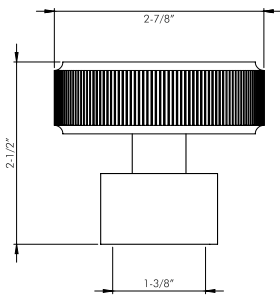

Metal Collection

Item No. DC2032

Polished Chrome & Black

Fits 1-3/8" & 2" Rods