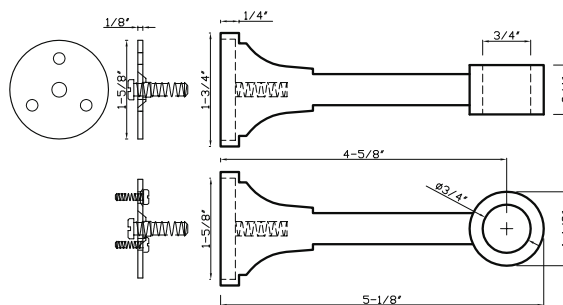

DC 235 E fits 3/4" rod

Available in finishes: Polished Nickel, Polished Chrome, Brushed Nickel, Oil Rubbed Bronze, Green Antique, Aged Brass & Satin Brass