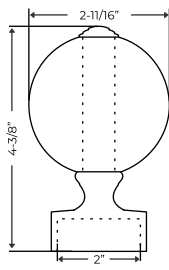

Crystal Collection

Item No. DC - 2042

Brushed Nickel

Fits 1-3/8" & 2" Rods