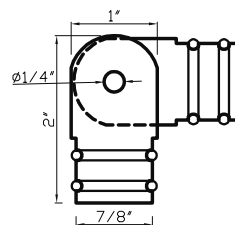

DC 706 A fits 1" rod

Available in finishes: Unlacquered Brass, Polished Chrome, Brushed Nickel, Green Antique, Satin Brass, Polished Brass, Black & Black Nickel