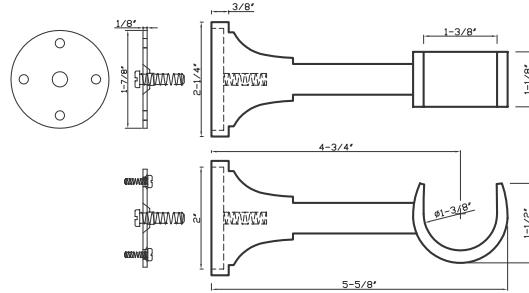

DC 207 B fits 1-3/8" rod

Available in finishes: Unlacquered Brass, Polished Nickel, Polished Chrome, Brushed Nickel, Oil Rubbed Bronze, Aged Brass, Green Antique, Satin Brass, Polished Brass, Black, Black Nickel, Brown Gold & Black Silver