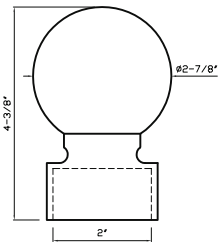

Black
DC094 B - fits 1-3/8" rod

Black Nickel
DC094 B - fits 1-3/8" rod

Acrylic Collection

Item No. DC094 C

Brushed Nickel

Fits 2" Rods

Dc094 C
Fits 2" Rod

Polished Nickel
DC094 C - fits 2" rod