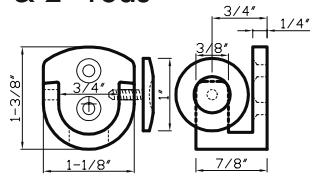

DC 199 - fits 3/4" & 2" rods

DC 199 E fits 3/4" rod

Available in finishes: Polished Nickel, Polished Chrome, Brushed Nickel, Oil Rubbed Bronze, Aged Brass, Satin Brass & Green Antique