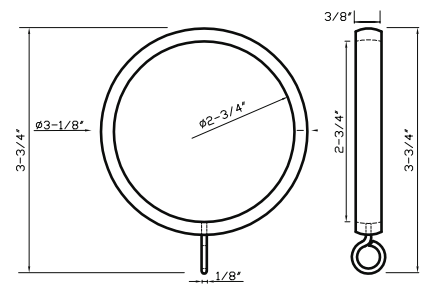

DC 306 & DC 310 - Acrylic Rings

DC 306 D

DC 310

DC 306 D - 2" interior diameter
DC 310 D - 2-3/4" interior diameter
 Acrylic Ring

DC 303 - Ring - 1", 1-1/4", 1-1/2", 2" & 2-3/4" interior diameters

DC 303 A (Available Without Liner)