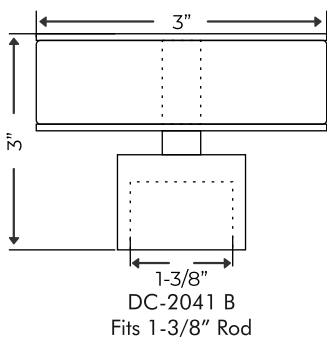

Black
DC-2040 B - fits 1-3/8" rod
DC-2040 C - fits 2" rod

DC - 2040 B
Fits 1-3/8" Rod

DC - 2040 C
Fits 2" Rod

Crystal Collection

Item No. DC - 2041

Aged Brass

Fits 1-3/8" & 2" Rods

Polished Chrome
DC-2041 B - fits 1-3/8" rod
DC-2041 C - fits 2" rod