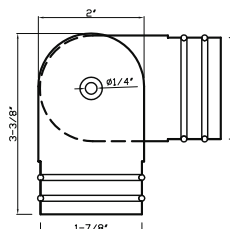

DC 706 C fits 2" rod

Available in finishes: Polished Chrome, Brushed Nickel, Oil Rubbed Bronze, Aged Brass & Satin Brass