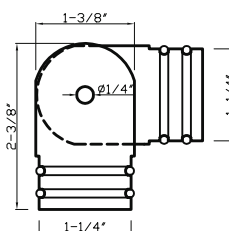

DC 706 B fits 1-3/8" rod

Available in finishes: Unlacquered Brass, Polished Nickel, Polished Chrome, Brushed Nickel, Oil Rubbed Bronze, Aged Brass, Green Antique, Satin Brass, Polished Brass, Black, Black Nickel, Brown Gold