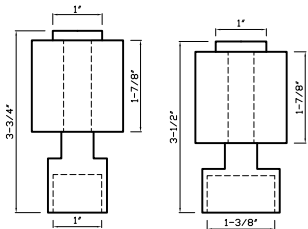

Unlacquered Brass
Collection

Item No. DC101

Fits 1" & 1-3/8" Rods

DC101 A
FITS 1" ROD

DC101 B
FITS 1-3/8" ROD

**Unlacquered Brass
Collection**

Item No. KS007

Fits 1" & 1-3/8" Rod