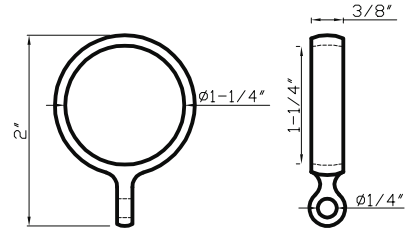

DC 303 B (Available Without Liner)

1-1/4" interior diameter

Available in finishes: Unlacquered Brass, Polished Chrome, Brushed Nickel, Green Antique, Satin Brass, Polished Brass, Black & Black Nickel

DC 303 C (Available with Liner and Without Liner)

1-1/2" interior diameter

Available in finishes: Unlacquered Brass, Polished Nickel, Polished Chrome, Brushed Nickel, Oil Rubbed Bronze, Aged Brass, Green Antique, Satin Brass, Polished Brass, Black, Black Nickel & Brown Gold