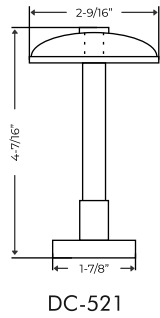

Holdbacks Collection

Item No. DC-521

Polished Chrome