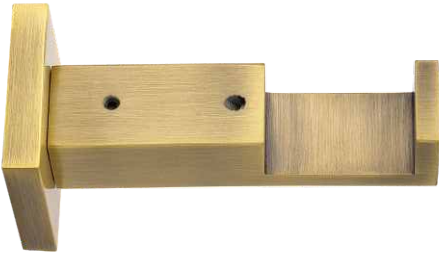

DC 263

Sizes:

Base Diameter - 2-9/16"

Length - 5"

Projection - 4"

Available in finishes:

Brushed Nickel, Polished Nickel & Satin Brass

BRACKET FOR SQUARE ACRYLIC ROD

DC 264

Sizes:

Base Diameter - 2-9/16"

Length - 5"

Projection - 4"

Available in finishes:

Unlacquered Brass, Brushed Nickel, Satin Brass, Polished Nickel, Polished Chrome, Oil Rubbed Bronze, Green Antique, Polished Brass, Aged Brass, Black