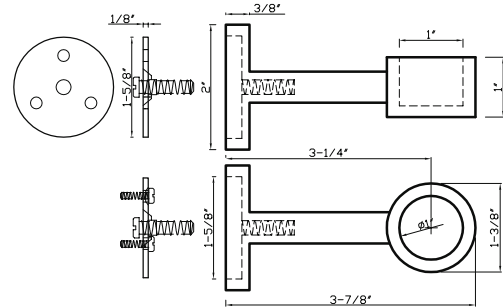

DC 215 - fits 1" & 1-3/8" rods