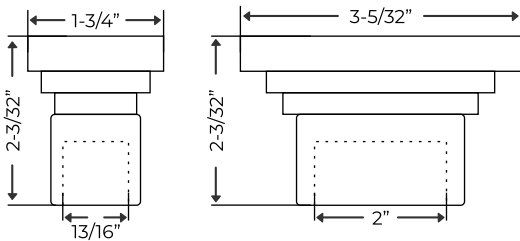

Acrylic Collection

Item No. DC - 2052

Satin Brass

Fits 2" x 13/16" Rectangular Acrylic Rod