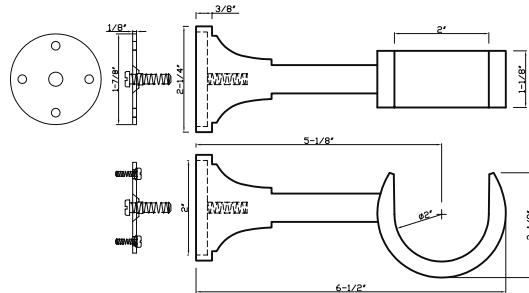

DC 207 C fits 2" rod

Available in finishes: Unlacquered Brass, Polished Nickel, Polished Chrome, Brushed Nickel, Oil Rubbed Bronze, Aged Brass, Green Antique, Satin Brass, Polished Brass & Black