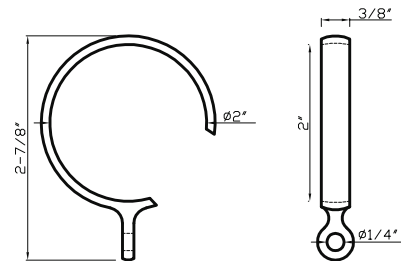

DC 303 PASS D

2" interior diameter

Available in finishes: Polished Nickel, Polished Chrome, Brushed Nickel, Oil Rubbed Bronze, Aged Brass, Green Antique, Satin Brass, Polished Brass, Black, Black Nickel & Brown Gold