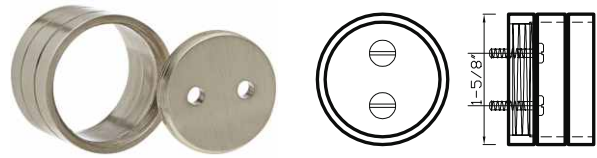

DC 202 B fits 1-3/8" rod

Available in finishes: Polished Nickel, Polished Chrome, Brushed Nickel, Oil Rubbed Bronze, Aged Brass, Satin Brass, Green Antique, Polished Brass, Black, Black Nickel, Brown Gold & Black Silver.