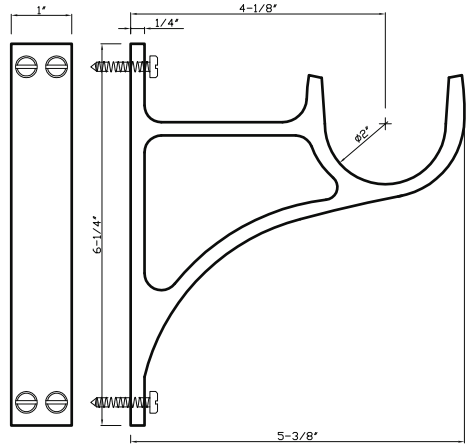

DC 224 C - fits 2" rod

DC 224 C fits 2" rod

Available in finishes: Polished Nickel, Polished Chrome, Brushed Nickel, Oil Rubbed Bronze, Aged Brass, Green Antique, Satin Brass, Polished Brass & Black