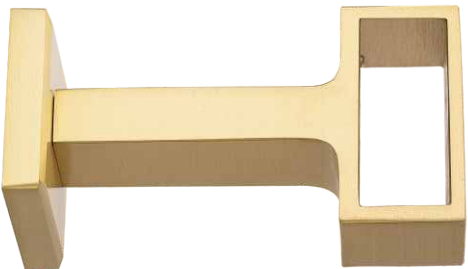

DC 262

Sizes:

Base Diameter - 2-9/16"

Length - 5"

Projection - 4"

Available in finishes:

Brushed Nickel, Polished Nickel & Satin Brass