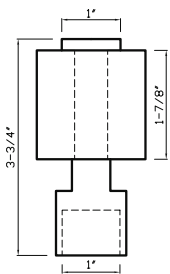

Crystal Collection

Item No. KS007

Polished Nickel

Fits 1" & 1-3/8"