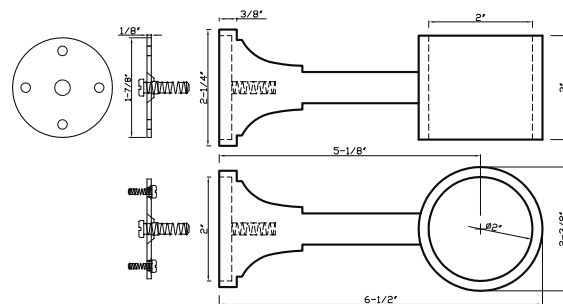

DC 221 C fits 2" rod

Available in finishes: Polished Nickel, Polished Chrome, Brushed Nickel, Oil Rubbed Bronze, Aged Brass, Green Antique, Satin Brass, Polished Brass & Black