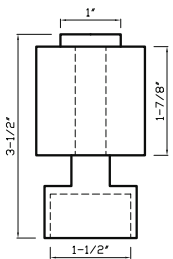

Crystal Collection

Item No. KS017

Aged Brass

Fits 1-1/2" Square Acrylic Rod