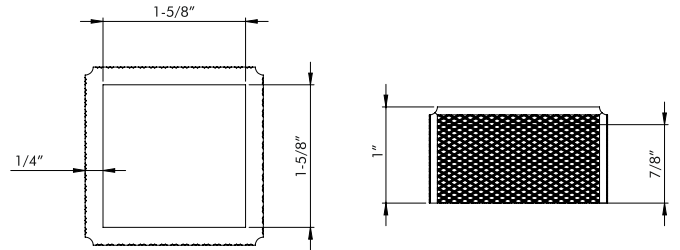

Item No. DC292

Fit 1-1/2" Square Acrylic Rod

Available in finishes:
Unlacquered Brass, Brushed Nickel, Satin Brass, Polished Nickel, Polished Chrome, Oil Rubbed Bronze, Green Antique, Polished Brass, Aged Brass, Black