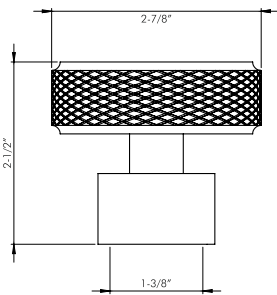

Metal Collection

Item No. DC2031

Satin Brass & Black

Fits 1-3/8" & 2" Rods