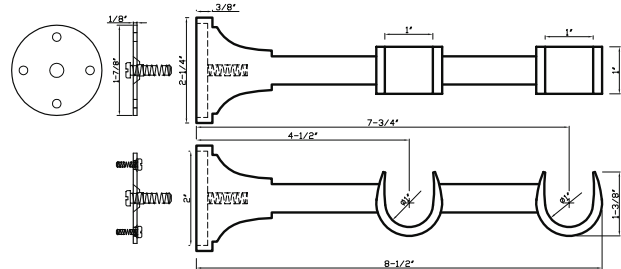

DC 209 A fits 1" rod

Available in finishes: Unlacquered Brass, Polished Chrome, Brushed Nickel, Green Antique, Satin Brass, Polished Brass, Black & Black Nickel