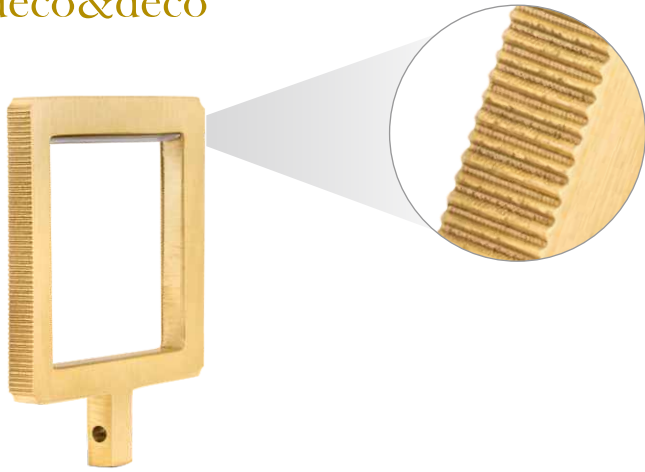

**Master Carrier with
2 snaps (Left)**
DC 258

**Master Carrier with
2 snaps (Right)**
DC 259

Ceiling Bracket
DC 255
Available in finishes:
Brushed Nickel, Satin Brass, Chrome, Black

End Cap For Sheer Rod Track
DC 260
Available in finishes:
Brushed Nickel, Satin Brass, Chrome, Black

Splicer
DC 257

**Runner Track
For Square Track**
DC 262

**Ball Bearing Carriers
For Pinch Pleat Drapes**
DC 261

ELBOW BRACKET

DC 256 B
Sizes:
Projection - 4"
Available in finishes:
Brushed Nickel, Satin Brass,
Chrome, Black

TOOLS OF THE TRADE

Brackets, Rings & Rods

Its often heard make it compelling. Make it swoon - worthy and now make it fit. Nothing stops a window treatment project quicker than not finding the hardware accessories required for that extra wide, extra deep window. So having the necessary sizes and accessories is what we do. Connect, extend, project yes, we cover that in up to 12 finishes. Brackets, rods and accessories that both complement and function with simplicity and ease. Ensuring you have the look desired in the configuration needed. Its nothing short of performance art.