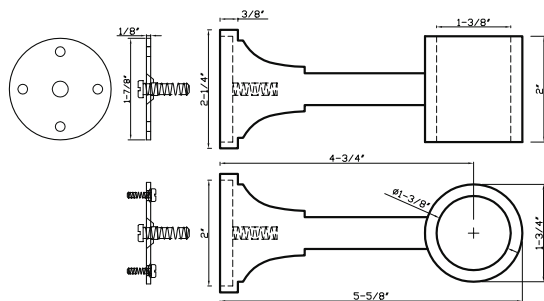

DC 221 - fits 1-3/8" & 2" rods

DC 221 B fits 1-3/8" rod

Available in finishes: Polished Nickel, Polished Chrome, Brushed Nickel, Oil Rubbed Bronze, Aged Brass, Green Antique, Satin Brass, Polished Brass, Black, Black Nickel, Brown Gold

DC 221 C fits 2" rod

Available in finishes: Polished Nickel, Polished Chrome, Brushed Nickel, Oil Rubbed Bronze, Aged Brass, Green Antique, Satin Brass, Polished Brass & Black

DC 706 - fits 3/4", 1", 1-3/8" & 2" rods

DC 706 E fits 3/4" rod

Available in finishes: Polished Nickel, Polished Chrome, Brushed Nickel, Oil Rubbed Bronze, Green Antique, Aged Brass & Satin Brass

DC 706 A fits 1" rod

Available in finishes: Unlacquered Brass, Polished Chrome, Brushed Nickel, Green Antique, Satin Brass, Polished Brass, Black & Black Nickel

DC 706 B fits 1-3/8" rod

Available in finishes: Unlacquered Brass, Polished Nickel, Polished Chrome, Brushed Nickel, Oil Rubbed Bronze, Aged Brass, Green Antique, Satin Brass, Polished Brass, Black, Black Nickel, Brown Gold

DC 706 C fits 2" rod

Available in finishes: Polished Chrome, Brushed Nickel, Oil Rubbed Bronze, Aged Brass & Satin Brass