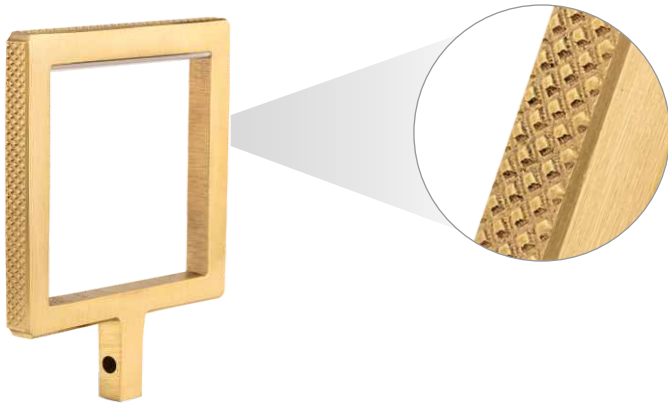

DC 314
1-7/8" interior diameter for Square Acrylic Rod

Available in finishes: Unlacquered Brass, Brushed Nickel, Satin Brass, Polished Nickel, Polished Chrome, Oil Rubbed Bronze, Green Antique, Polished Brass, Aged Brass, Black