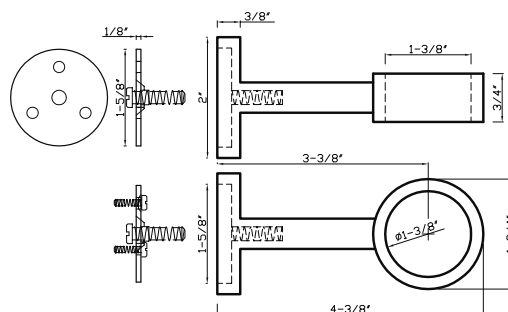

DC 211 B fits 1-3/8" rod

Available in finishes: Unlacquered Brass, Polished Nickel, Polished Chrome, Brushed Nickel, Oil Rubbed Bronze, Aged Brass, Green Antique, Satin Brass, Polished Brass, Black & Black Nickel