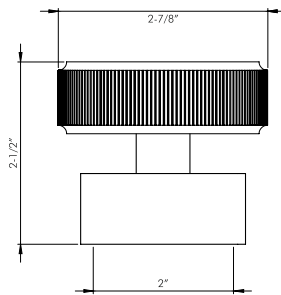

Metal Collection

Item No. DC2032

Polished Chrome & Black

Fits 1-3/8" & 2" Rods

DC2032
Fits 1-3/8" Rod

DC2032
Fits 2" Rod

Satin Brass & Black
DC2032 B - fits 1-3/8" rod
DC2032 C - fits 2" rod

Polished Chrome & Black
DC2032 B - fits 1-3/8" rod
DC2032 C - fits 2" rod