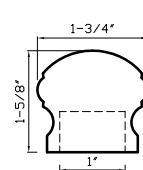

DC101 A
FITS 1" ROD