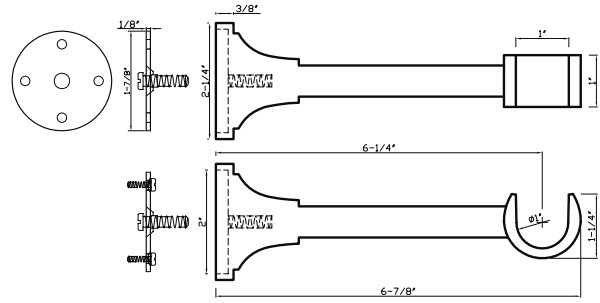

DC 208 - fits 1", 1-3/8" & 2" rods

DC 208 A fits 1" rod

Available in finishes: Unlacquered Brass, Polished Chrome, Brushed Nickel, Green Antique, Satin Brass, Polished Brass, Black & Black Nickel

DC 208 B fits 1-3/8" rod