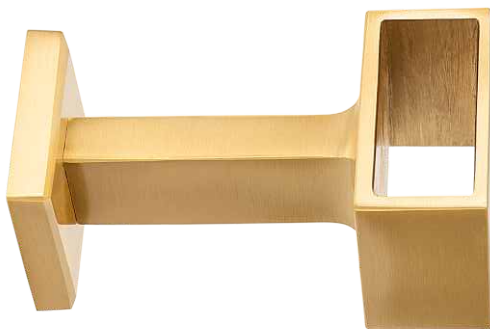

Brushed Nickel, Polished Nickel & Satin Brass

DC 262

Sizes:

Base Diameter - 2-9/16"

Length - 5"

Projection - 4"

Available in finishes:

Brushed Nickel, Polished Nickel & Satin Brass