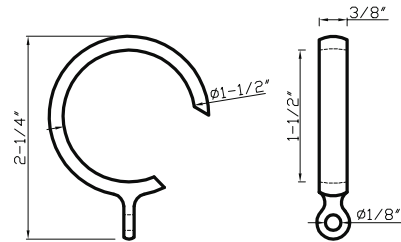

DC 303 PASS C

1-1/2" interior diameter

Available in finishes: Unlacquered Brass, Polished Chrome, Brushed Nickel, Green Antique, Satin Brass, Polished Brass, Black & Black Nickel