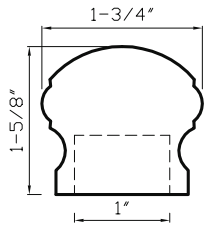

Polished Chrome
DC081 E - fits 3/4" rod

Oil Rubbed Bronze
DC081 E - fits 3/4" rod

Aged Brass
DC081 E - fits 3/4" rod

Green Antique
DC081 E - fits 3/4" rod

Metal Collection

Item No. DC101

Satin Brass

Fits 1" & 1-3/8" Rods