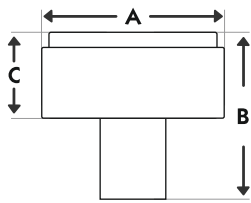

Dimensions:

Code	A	B	C
DD 5004	1-1/4"	5/8"	1-1/4"