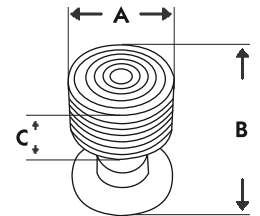

Code	A	B	C
DD-2025	1"	1-21/64"	5/8"

Available Finishes

Polished Chrome

Polished Nickel

Satin Brass

Brushed Nickel

Black

Oil Rubbed Bronze