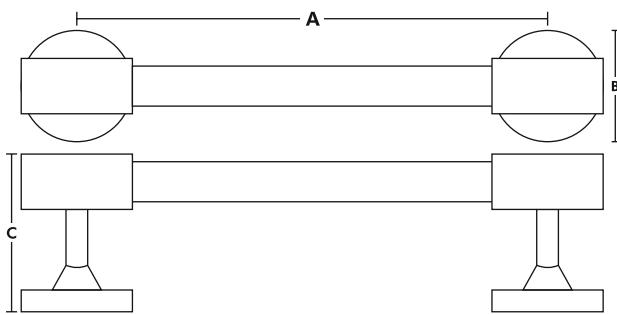

ICE SERIES

CODE - DB-9112

- **TOWEL BAR 9" BRUSHED NICKEL**
  A: 9", B: 2-3/32", C: 3-11/32"
- **TOWEL BAR 18" BRUSHED NICKEL**
  A: 18", B: 2-3/32", C: 3-11/32"
- **TOWEL BAR 24" BRUSHED NICKEL**
  A: 24", B: 2-3/32", C: 3-11/32"

CODE - DB-9112-T

- **TOILET PAPER HOLDER BRUSHED NICKEL**
  A: 6-25/64", B: 2-3/32", C: 2-31/32"

CODE - DB-9112-R

- **ROBE HOOK BRUSHED NICKEL**
  A: 2-7/64", B: 2-3/32", C: 2-11/64"