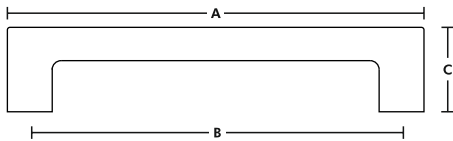

SVELTE CABINET SERIES

Code	A	B	C
DD-3052	4-13/16"	4"	1-3/16"
	6-13/16"	6"	1-3/16"
	8-13/16"	8"	1-3/16"
	12-13/16"	12"	1-3/16"
	18-13/16"	18"	1-3/16"

Available Finishes

Polished Chrome

Polished Nickel

Satin Brass