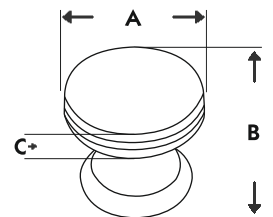

Unlacquered Brass (Special Finish)

SOLID BRASS

NAHUSHA KNOB SERIES

Dimensions:

Code	A	B	C
DD-2029	1-3/16"	1-3/32"	9/32"

Available Finishes

Polished Chrome

Polished Nickel