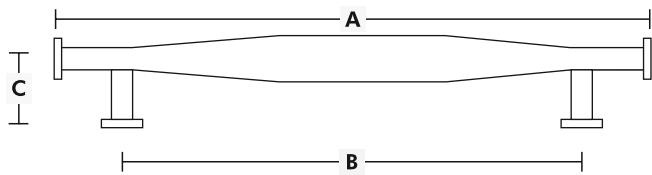

Unlacquered Brass (Special Finish)

SOLID BRASS

VACHI APPLIANCE PULL SERIES

Code	A	B	C
DD-3033	20"	18"	2-1/16"
APPL.	26"	24"	2-1/16"

Available Finishes

Polished Chrome

Polished Nickel

Satin Brass