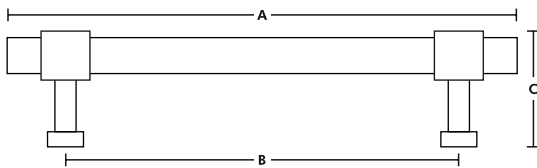

Code	A	B	C
DD-5001R	5-15/16"	4"	1-3/8"

AVAILABLE FINISHES

SATIN BRASS

BLACK

BRUSHED NICKEL

POLISHED CHROME

SEMI PRECIOUS ROCK CRYSTAL HANDLE

JEWEL CABINET SERIES