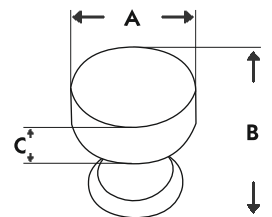

SOLID BRASS

KASHI KNOB SERIES

Dimensions:

Code	A	B	C
DD-2027	1-5/32"	1-9/32"	1/2"

Available Finishes