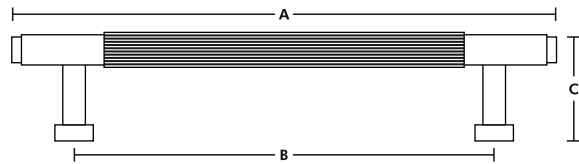

Black Nickel

Aged Brass

Matt Antique

Unlacquered Brass (Special Finish)

SOLID BRASS

WORTH CABINET SERIES

Code	A	B	C
DD-3054	5-7/16"	4"	1-1/2"
	7-7/16"	6"	1-1/2"
	9-7/16"	8"	1-1/2"
	13-7/16"	12"	1-1/2"
	19-7/16"	18"	1-1/2"