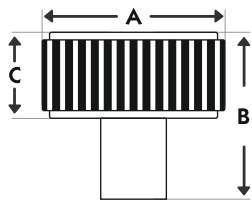

AMORE KNOB SERIES

Dimensions:

Code	A	B	C
DD 2048	1-1/4"	1-3/8"	11/16"

Available Finishes

Polished Chrome

Polished Nickel

Satin Brass

Brushed Nickel