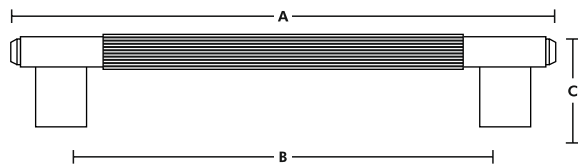

Unlacquered Brass (Special Finish)

SOLID BRASS

DRITTA APPLIANCE PULL

Code	A	B	C
DD-3053	13-7/16"	12"	1-7/8"
	19-7/16"	18"	1-7/8"

Available Finishes

Polished Chrome

Polished Nickel

Satin Brass