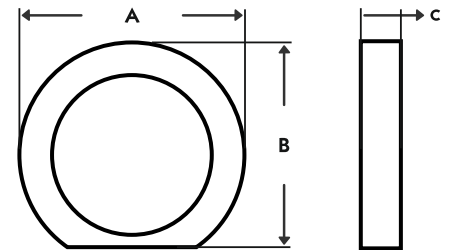

SOLID BRASS

MUDRA KNOB SERIES

Dimensions:

Code	A	B	C
DD-2043	1-1/2"	1-3/8"	3/8"

Available Finishes