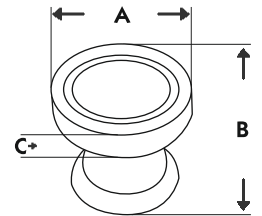

Aged Brass

Matt Antique

Unlacquered Brass (Special Finish)

SOLID BRASS

MANADA KNOB SERIES

Dimensions:

Code	A	B	C
DD-2023	1-11/64"	1-5/64"	3/8"

Available Finishes