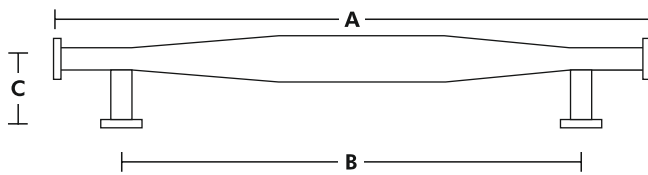

Polished Brass

Black Nickel

Aged Brass

Matt Antique

Unlacquered Brass (Special Finish)

SOLID BRASS

VACHI CABINET SERIES

Code	A	B	C
DD-3033	6-19/64"	4"	1-15/32"
	8-19/64"	6"	1-15/32"
	10-5/16"	8"	1-29/64"
	14-21/64"	12"	1-43/64"
	20-9/32"	18"	1-9/16"