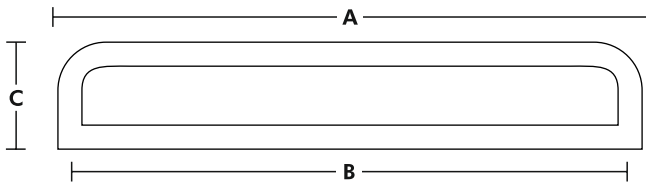

Polished Brass

Black Nickel

Aged Brass

Matt Antique

Unlacquered Brass (Special Finish)

SOLID BRASS

D- HANDLE SERIES

Code	A	B	C
DD-3038	4"	3-1/2"	1-3/4"
	6"	5-1/2"	1-3/4"
	8"	7-1/2"	1-3/4"
	12"	11-1/2"	1-3/4"
	18"	17-1/2"	1-3/4"