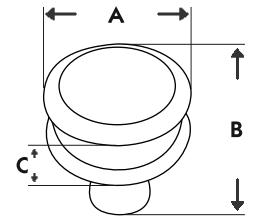

Dimensions:

Code	A	B	C
DD-2026	1-1/4"	1-1/2"	3/4"

Available Finishes

Polished Chrome

Polished Nickel

Satin Brass

Brushed Nickel

Black