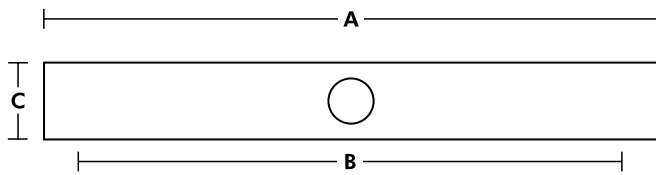

Polished Brass

Black Nickel

Aged Brass

Matt Antique

Unlacquered Brass (Special Finish)

SOLID BRASS

DOT CABINET SERIES

Code	A	B	C
DD-3035	4"	2"	3-15/16"
	6"	4"	3-15/16"
	8"	6"	3-15/16"
	12"	8"	3-15/16"
	18"	14"	3-15/16"