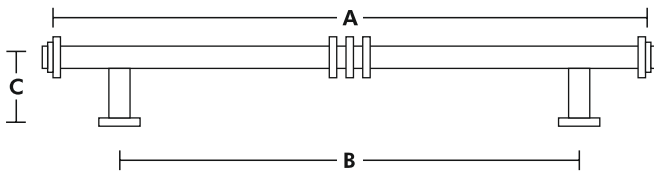

Polished Brass

Black Nickel

Aged Brass

Matt Antique

Unlacquered Brass (Special Finish)

SOLID BRASS

VIVASVAT CABINET SERIES

Code	A	B	C
DD-3031	5-27/64"	4"	1-31/64"
	7-31/64"	6"	1-13/32"
	9-27/32"	8"	1-17/32"
	14-1/4"	12"	1-5/8"
	19-59/64"	18"	1-11/16"