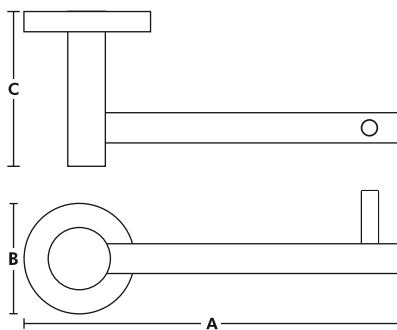

CODE - DB-9114-T

- **TOILET PAPER HOLDER SATIN BRASS**
  A: 6-3/4", B: 2-3/32", C: 2-61/64"