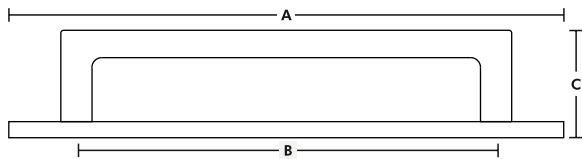

Code	A	B	C
DD-6001 - 12"	13"	12"	1-5/8"

AVAILABLE SIZES

DD-6001 - 6"

DD-6001 - T-BAR

Code	A	B	C
DD-6001 - 6"	7"	6"	1-5/8"

Code	A	C
DD-6001 - T-BAR	2-1/2"	1-5/8"

SOLID BRASS

EBEN CABINET SERIES