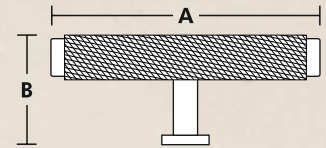

BOZZ T-BAR SERIES

Code	A	B
DD-4003	2-15/16"	1-1/2"

Available Finishes

Polished Chrome

Polished Nickel

Satin Brass

Brushed Nickel

Black