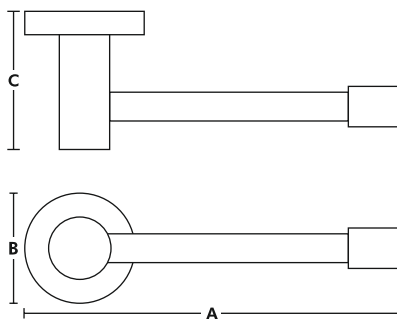

CODE - DB-9111-R

ROBE HOOK BRUSHED NICKEL
A: 2-15/64", B: 2-47/64", C: 3-3/64"

CODE - DB-9111-T

● **TOILET PAPER HOLDER BRUSHED NICKEL**
A: 6-61/64", B: 2-47/64", C: 3-3/64"

ICE SERIES

CODE - DB-9112

- **TOWEL BAR 9" BRUSHED NICKEL**
A: 9", B: 2-3/32", C: 3-11/32"
- **TOWEL BAR 18" BRUSHED NICKEL**
A: 18", B: 2-3/32", C: 3-11/32"
- **TOWEL BAR 24" BRUSHED NICKEL**
A: 24", B: 2-3/32", C: 3-11/32"