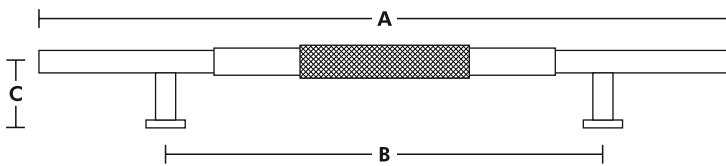

Polished Brass

Black Nickel

Aged Brass

Matt Antique

Unlacquered Brass (Special Finish)

SOLID BRASS

BURJ CABINET SERIES

Code	A	B	C
DD-3037	5"	4"	1-29/64"
	7-1/2"	6"	1-13/32"
	10"	8"	1-35/64"
	15"	12"	1-21/32"
	22-1/2"	18"	1-43/64"