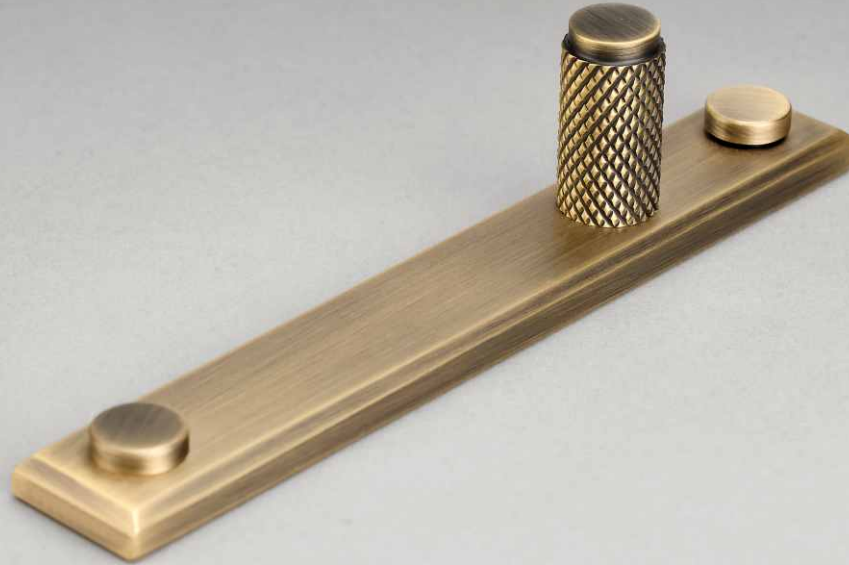

Code	A	B	C
DD-3041	6-1/2"	4"	1-3/8"
	8-7/16"	6"	1-3/8"
	10-7/16"	8"	1-3/8"
	14-7/16"	12"	1-3/8"
	20-7/16"	18"	1-3/8"

Available Finishes

Polished Chrome

Polished Nickel

Satin Brass

Brushed Nickel

Black

Oil Rubbed Bronze

Polished Brass

Black Nickel

Aged Brass

Matt Antique

Unlacquered Brass (Special Finish)

SOLID BRASS

CAPRI CABINET SERIES

Dimensions: