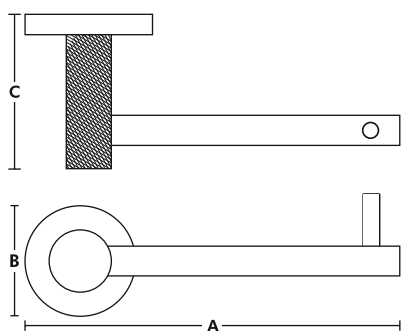

CODE - DB-9115

- **TOWEL BAR 9" CHROME**
  A: 9", B: 2-3/32", C: 2-61/64"
- **TOWEL BAR 18" CHROME**
  A: 18", B: 2-3/32", C: 2-61/64"
- **TOWEL BAR 24" CHROME**
  A: 24", B: 2-3/32", C: 2-61/64"

CODE - DB-9115-T

- **TOILET PAPER HOLDER CHROME**
  A: 6-3/4", B: 2-3/32", C: 2-61/64"