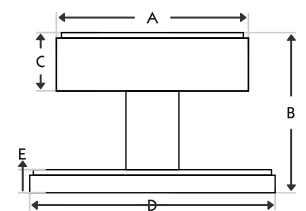

SOLID BRASS

CONVEX KNOB SERIES

Dimensions:

Code	A	B	C	D	E
DD 2046	1-1/4"	1-3/8"	21/32"	1-31/32"	5/32"

Available Finishes