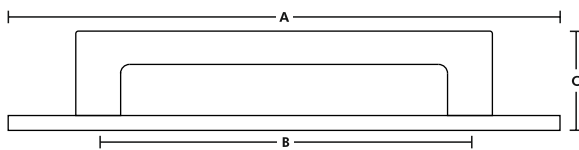

Unlacquered Brass (Special Finish)

SOLID BRASS

SLIM APPLIANCE PULL

Code	A	B	C
DD-3042	2-1/8"	18"	1-1/2"
APPL.	27"	24"	1-1/2"

Available Finishes

Polished Chrome

Polished Nickel

Satin Brass