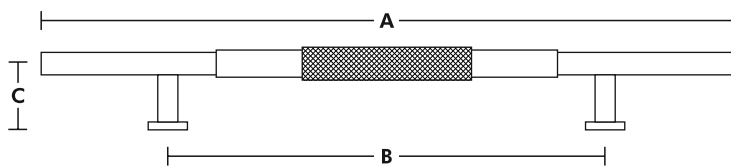

Unlacquered Brass (Special Finish)

SOLID BRASS

BURJ APPLIANCE PULL SERIES

Code	A	B	C
DD-3037	22-1/2"	18"	2"
APPL.	28-1/2"	24"	2"

Available Finishes

Polished Chrome

Polished Nickel

Satin Brass