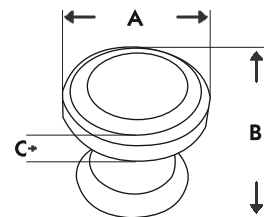

Matt Antique

Unlacquered Brass (Special Finish)

SOLID BRASS

NIYAMO KNOB SERIES

Dimensions:

Code	A	B	C
DD-2030	1-5/32"	1-1/16"	9/32"

Available Finishes

Polished Chrome