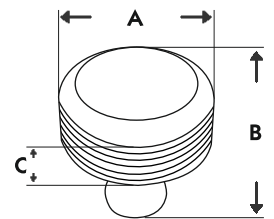

SOLID BRASS

GAURIK KNOB SERIES

Dimensions:

Code	A	B	C
DD-2028	1-1/4"	1-1/4"	9/16"

Available Finishes