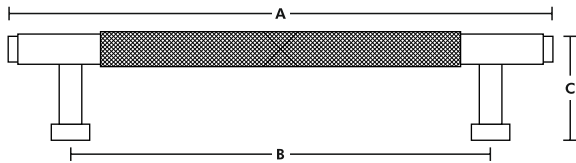

VALOUR CABINET SERIES

Code	A	B	C
DD-3053	5-7/16"	4"	1-1/2"
	7-7/16"	6"	1-1/2"
	9-7/16"	8"	1-1/2"
	13-7/16"	12"	1-1/2"
	19-7/16"	18"	1-1/2"