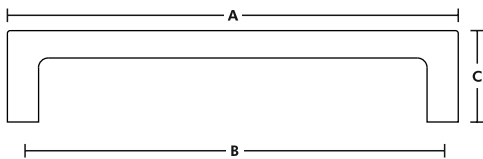

Code	A	B	C
DD-3051	4-11/32"	4"	1-5/32"
	6-11/32"	6"	1-5/32"
	8-11/32"	8"	1-5/32"
	12-11/32"	12"	1-5/32"
	18-11/32"	18"	1-5/32"

Available Finishes

Polished Chrome

Polished Nickel

Satin Brass

Brushed Nickel

Black