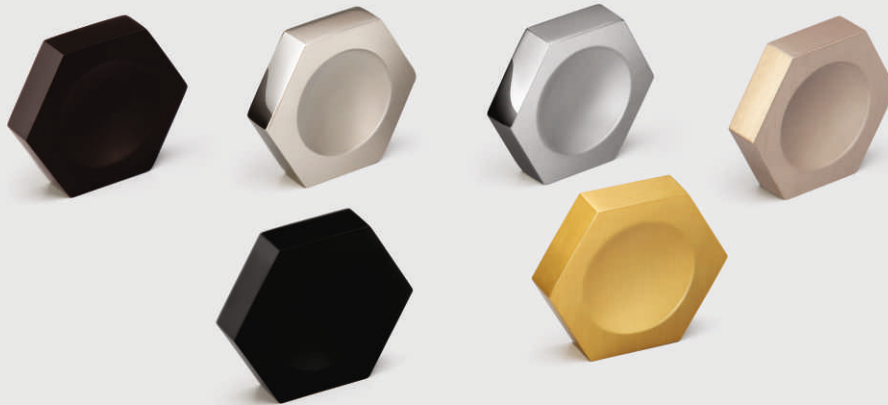

Black Nickel

Aged Brass

Matt Antique

Unlacquered Brass (Special Finish)

SOLID BRASS

GEO KNOB SERIES

Dimensions:

Code	A	B	C
DD-2042	1-3/4"	1-1/2"	3/8"

Available Finishes

Polished Chrome

Polished Nickel

Satin Brass

Brushed Nickel

Black

Oil Rubbed Bronze

French Wood