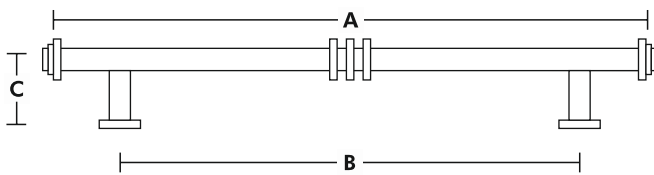

Code	A	B	C
DD-3031	20-3/16"	18"	2-1/16"
APPL.	26-3/16"	24"	2-1/16"