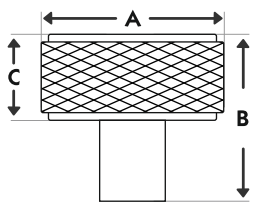

ALTIN KNOB SERIES

Dimensions:

Code	A	B	C
DD 2047	1-1/4"	1-3/8"	11/16"