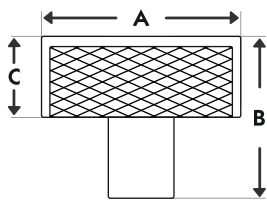

SOLID BRASS

EPIC KNOB SERIES

Dimensions:

Code	A	B	C
DD 2049	1-3/16"	1-1/4"	11/16"

Available Finishes

Polished Chrome

Polished Nickel

Satin Brass