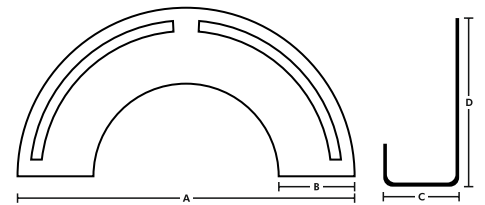

Dimensions:

Code	A	B	C	D
DD 3039	4-15/16"	1-3/32"	1-47/64"	2-9/16"

Available Finishes

Polished Chrome

Polished Nickel

Satin Brass

Brushed Nickel

Black