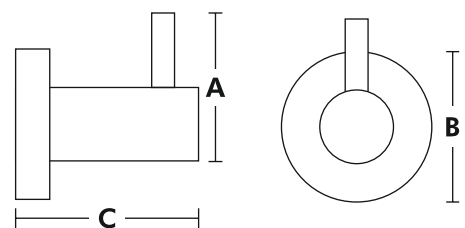

CODE - DB-9112-R

- **ROBE HOOK BRUSHED NICKEL**
  A: 2-7/64", B: 2-3/32", C: 2-11/64"