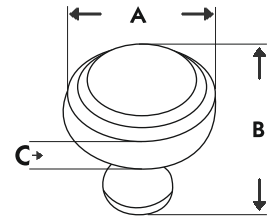

Matt Antique

Unlacquered Brass (Special Finish)

SOLID BRASS

SHOOLIN KNOB SERIES

Dimensions:

Code	A	B	C
DD-2022	1-1/4"	1-3/8"	21/32"

Available Finishes

Polished Chrome