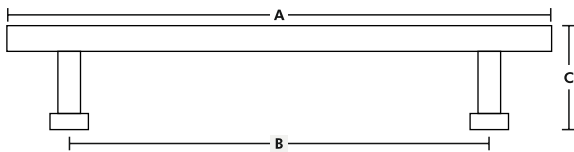

Code	A	B	C
DD-3045	6"	4"	1-7/16"
	8"	6"	1-15/32"
	10"	8"	1-19/32"
	14"	12"	1-27/32"
	20"	18"	1-27/32"