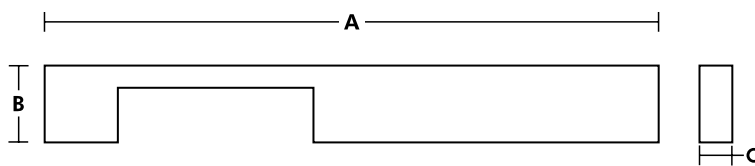

Unlacquered Brass (Special Finish)

SOLID BRASS

EDGE APPLIANCE PULL SERIES

Code	A	B	B
DD-3036 APPL.	18"	1-1/8"	1/2"
	24"	1-1/8"	1/2"

Available Finishes

Polished Chrome

Polished Nickel

Satin Brass