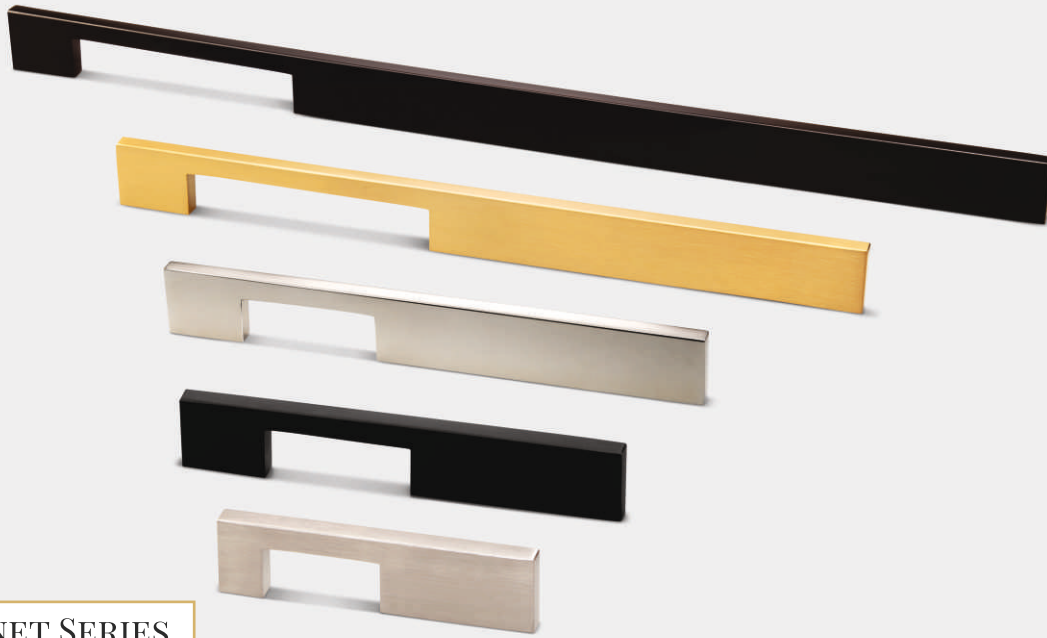

Polished Brass

Black Nickel

Aged Brass

Matt Antique

Unlacquered Brass (Special Finish)

SOLID BRASS

EDGE CABINET SERIES

Code	A	B	C
DD-3036	4"	3"	1-1/8"
	6"	4"	1-1/8"
	8"	6"	1-1/8"
	12"	10"	1-1/8"
	18"	15"	1-1/8"