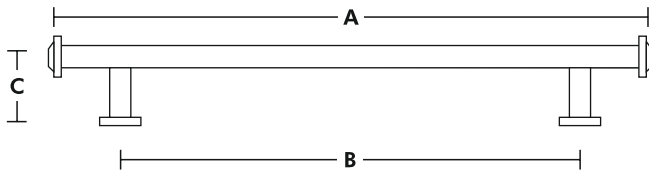

Code	A	B	C
DD-3032	20-1/16"	18"	2-1/16"
APPL.	26-1/16"	24"	2-1/16"