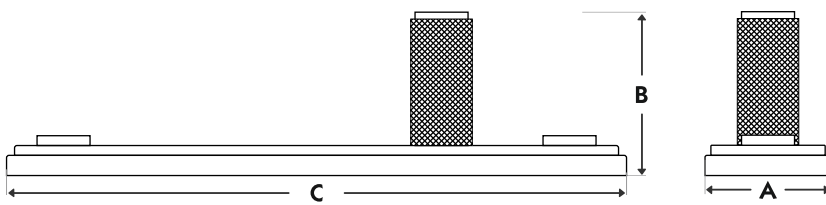

Available Finishes