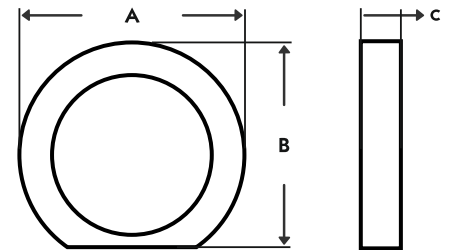

Dimensions:

Code	A	B	C
DD-2044	1-1/2"	1-3/8"	3/8"

Available Finishes

Polished Chrome

Polished Nickel

Satin Brass

Brushed Nickel

Black