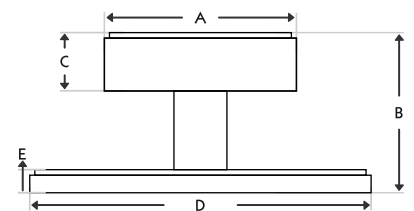

SOLID BRASS

QUAD KNOB SERIES

Dimensions:

Code	A	B	C	D	E
DD 2045	1-1/4"	1-15/32"	21/32"	1-31/32"	1/4"

Available Finishes