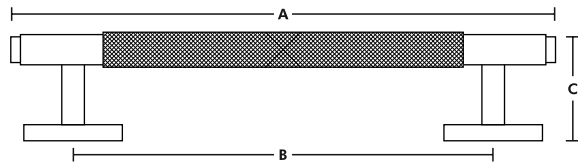

Unlacquered Brass (Special Finish)

SOLID BRASS

MOLETAGE APPLIANCE PULL

Code	A	B	C
DD-3054	13-7/16"	12"	2-1/4"
	19-7/16"	18"	2-1/4"

Available Finishes

Polished Chrome

Polished Nickel

Satin Brass