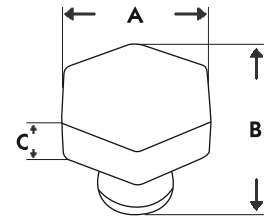

Aged Brass

Matt Antique

Unlacquered Brass (Special Finish)

SOLID BRASS

VIVIKTAH KNOB SERIES

Dimensions:

Code	A	B	C
DD-2032	1-1/4"	1-1/8"	13/32"

Available Finishes