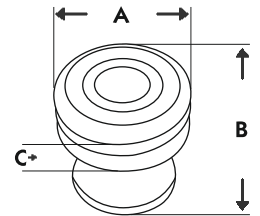

Unlacquered Brass (Special Finish)

SOLID BRASS

ADYAH KNOB SERIES

Dimensions:

Code	A	B	C
DD-2021	1-1/4"	1-5/16"	9/16"

Available Finishes

Polished Chrome

Polished Nickel