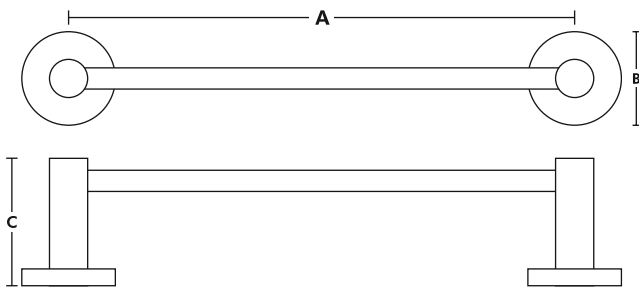

CODE - DB-9114-R

- **ROBE HOOK SATIN BRASS**
  A: 2-1/64", B: 2-3/32", C: 2-11/64"