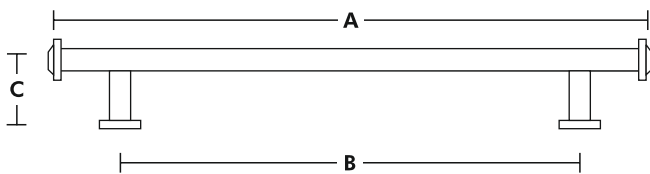

Polished Brass

Black Nickel

Aged Brass

Matt Antique

Unlacquered Brass (Special Finish)

SOLID BRASS

MAYINE CABINET SERIES

Code	A	B	C
DD-3032	5-3/16"	4"	1-7/16"
	7-13/64"	6"	1-29/64"
	9-23/32"	8"	1-35/64"
	14-13/64"	12"	1-23/32"
	19-59/64"	18"	1-23/32"