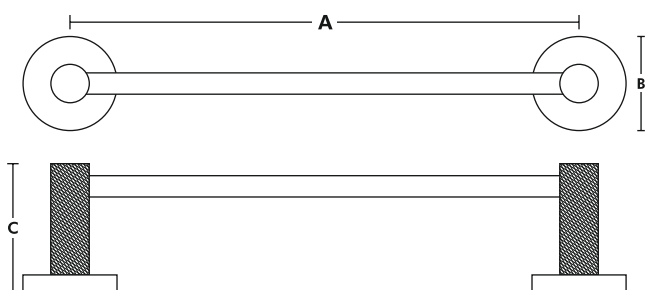

SOLE SERIES