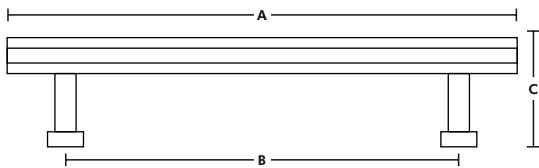

Code	A	B	C
DD-6001 - 12"	13"	12"	1-5/8"

AVAILABLE SIZES

DD-6001 - 6"

DD-6001 - T-BAR

Code	A	B	C
DD-6001 - 6"	7"	6"	1-5/8"

Code	A	C
DD-6001 - T-BAR	2-1/2"	1-5/8"

SOLID BRASS

EBEN CABINET SERIES