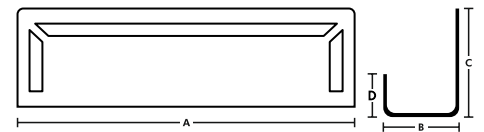

SOLID BRASS

SWIFT EDGE PULL SERIES

Dimensions:

Code	A	B	C	D
DD 3040	5-5/16"	1-11/16"	1-5/16"	9/16"

Available Finishes