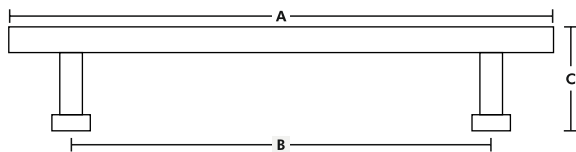

CORSAIR APPLIANCE PULL SERIES

Code	A	B	C
DD-3045	20"	18"	2-7/16"
APPL.	26"	24"	2-7/16"