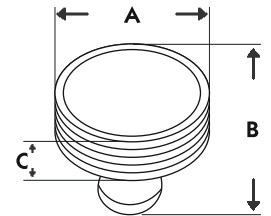

Black Nickel

Aged Brass

Matt Antique

Unlacquered Brass (Special Finish)

SOLID BRASS

YAGYA KNOB SERIES

Dimensions:

Code	A	B	C
DD-2024	1-1/4"	1-1/8"	3/8"