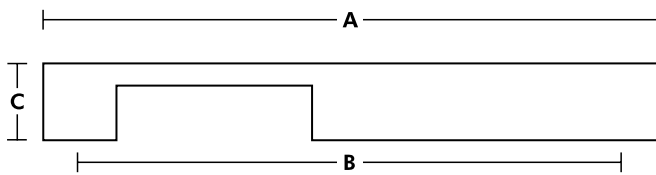

Polished Brass

Black Nickel

Aged Brass

Matt Antique

Unlacquered Brass (Special Finish)

SOLID BRASS

EDGE CABINET SERIES

Code	A	B	C
DD-3036	4"	3"	1-1/8"
	6"	4"	1-1/8"
	8"	6"	1-1/8"
	12"	10"	1-1/8"
	18"	15"	1-1/8"