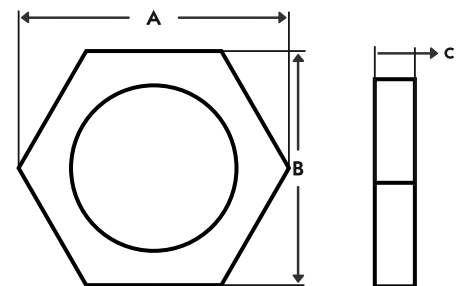

SOLID BRASS

GEO KNOB SERIES

Dimensions:

Code	A	B	C
DD-2042	1-3/4"	1-1/2"	3/8"

Available Finishes