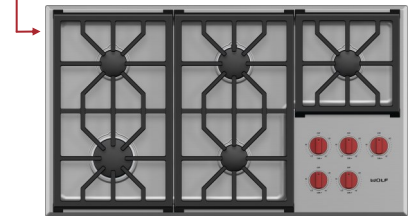

Add any **WOLF** Ventilation Hood
 to create a complete Cooking Package
 & you
EARN a Double Spiff
 on all 3 Models

*Qualifying items include Legacy Series models.

COOKTOPS: INDUCTION, ELECTRIC OR GAS

INDUCTION - Wolf's most efficient technology and sleekest design.

←ELECTRIC - Classic reliability.

GAS
 Gas cooking in a range of looks.

INDUCTION DESCRIPTION	MODEL NUMBER
24" Transitional	CI243TF/S
30" Contemporary	CI30460C/B
30" Transitional	CI30460T/S
36" Contemporary	CI36560C/B
36" Transitional	CI36560T/S