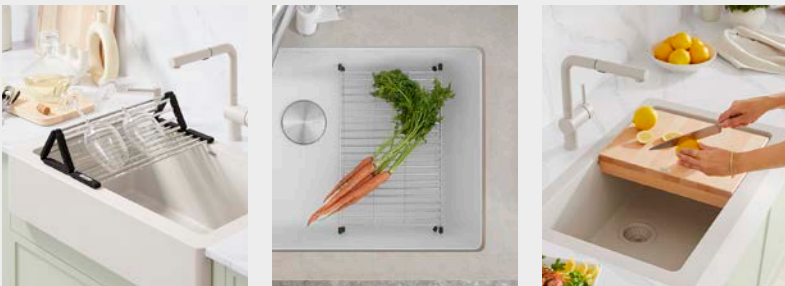

1-2-FREE SALES EVENT

Help homeowners find their kitchen bliss with a new **BLANCO UNIT**

Offer valid from Aug 14 - Nov 17, 2023

HOW IT WORKS

1

Purchase any **BLANCO** Faucet

2

With a **VINTERA**, **PRECIS** or **QUATRUS** sink

*Sinks must be White, Coal Black, Soft White or Volcano Gray. See page 2 for more details.

FREE

Receive a **FREE FOLDABLE GRID**,
FLOATING GRID or **CUTTING BOARD**

ORDER PROCESSING

You have two options for fulfilling consumer orders in conjunction with this promo:

Option 1: Place a New Order

Place a new **BLANCO** order for the sink and faucet with the free accessory listed as no charge using promo code: **"12FREE"**

BLANCO will ship the order free of charge to your showroom location. Consumer direct shipments will not be permitted. Product will ship upon availability.