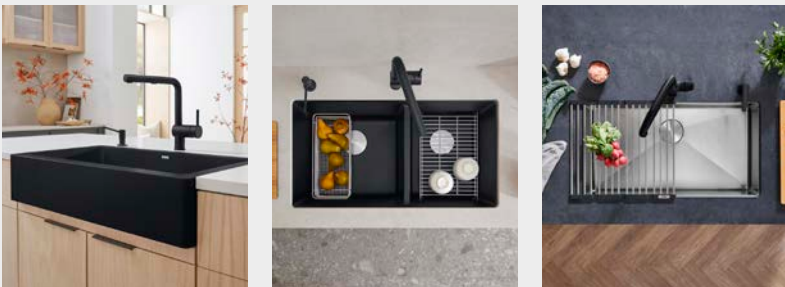

1-2-FREE SALES EVENT

Help homeowners find their kitchen bliss with a new **BLANCO UNIT**

Offer valid from Aug 14 - Nov 17, 2023

HOW IT WORKS

1

Purchase any **BLANCO** Faucet

2

With a **VINTERA**, **PRECIS** or **QUATRUS** sink

*Sinks must be White, Coal Black, Soft White or Volcano Gray. See page 2 for more details.

FREE

Receive a **FREE FOLDABLE GRID**,
FLOATING GRID or **CUTTING BOARD**

ORDER PROCESSING

You have two options for fulfilling consumer orders in conjunction with this promo:

Option 1: Place a New Order

Place a new **BLANCO** order for the sink and faucet with the free accessory listed as no charge using promo code: **"12FREE"**

BLANCO will ship the order free of charge to your showroom location. Consumer direct shipments will not be permitted. Product will ship upon availability.