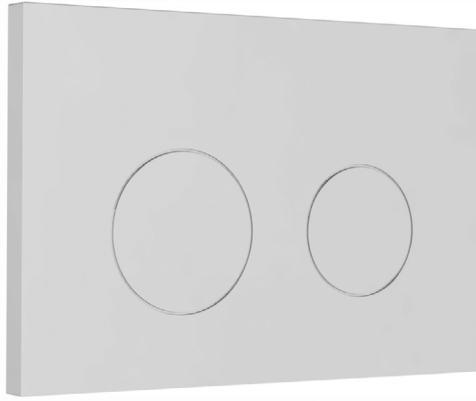

SAMUEL HEATH

Handmade in England

V171 WC Dual flush plate to suit Geberit Sigma concealed cistern
 V172 WC Dual flush plate to suit Geberit Omega concealed cistern

Dimensions:

V171: 9 11/16" wide x 6 7/16" deep

V172: 8 3/8" wide x 5 9/16" deep

Cistern style and depth	US article	Mounting	Flushing volume	Compatible flush plate
Sigma 12cm (2x6)	111.335.00.5	Cistern with frame	6/3 LPF (1.6/0.8 gpf)	V171
	111.902.00.5	Cistern with frame	4.8/3 LPF (1.28/0.8 GPF)	
	109.304.00.5	Naked cistern	6/3 LPF (1.6/0.8 gpf)	
	109.307.00.5	Naked cistern	4.8/3 LPF (1.28/0.8 GPF)	
Sigma 8cm (2x4)	111.798.00.1	Cistern with frame	6/3 LPF (1.6/0.8 gpf)	V171
	111.597.00.1	Cistern with frame	4.8/3 LPF (1.28/0.8 GPF)	
	109.797.00.1	Naked cistern	6/3 LPF (1.6/0.8 gpf)	
	109.781.00.1	Naked cistern	4.8/3 LPF (1.28/0.8 GPF)	
Omega 12cm (2x6)	111.012.00.1	Cistern with frame	6/3 LPF (1.6/0.8 gpf)	V172
	111.018.00.1	Cistern with frame	4.8/3 LPF (1.28/0.8 GPF)	