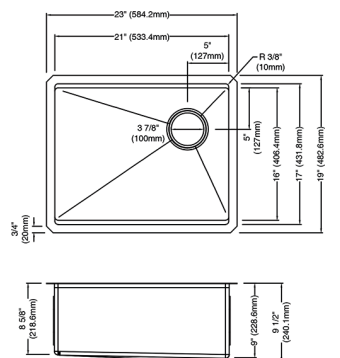

95A932-30S-SS Stainless Steel \$714.99

17" Undermount Single Bowl Sink

Material: 16G Stainless Steel
 Exterior Dimensions: 17"L x 19"W x 9 1/2"D
 Interior Dimensions: 15"L x 16"W x 9"D
 Minimum Cabinet Size: 21"
 Drain Position: Center Rear
 Accessories Included: Bottom Grid, Cutting Board, Drying Mat, Strainer, Strainer Cap

95B9032-17S-SS Stainless Steel \$552.49

33" Top Mount Single Bowl Sink

Material: 16G Stainless Steel
 Exterior Dimensions: 33"L x 22"W x 9 1/2"D
 Interior Dimensions: 29 7/8"L x 16"W x 9"D
 Minimum Cabinet Size: 36"
 Drain Position: Right Rear
 Accessories Included: Bottom Grid, Cutting Board, Roll-up Dish Rack, Strainer, Strainer Cap

95A932-33S-SS Stainless Steel \$714.99

23" Undermount Single Bowl Sink

Material: 16G Stainless Steel
 Exterior Dimensions: 23"L x 19"W x 9 1/2"D
 Interior Dimensions: 21"L x 16"W x 9"D
 Minimum Cabinet Size: 27"
 Drain Position: Right Rear
 Accessories Included: Bottom Grid, Cutting Board, Drying Mat, Strainer, Strainer Cap

95B9132-23S-SS Stainless Steel \$617.49

24" Undermount Single Bowl Laundry Sink

Material: 16G Stainless Steel
 Exterior Dimensions: 24"L x 19"W x 12 1/2"D
 Interior Dimensions: 22"L x 16"W x 12"D
 Minimum Cabinet Size: 27"
 Drain Position: Right Rear
 Accessories Included: Bottom Grid, Cutting Board, Drying Mat, Strainer, Strainer Cap