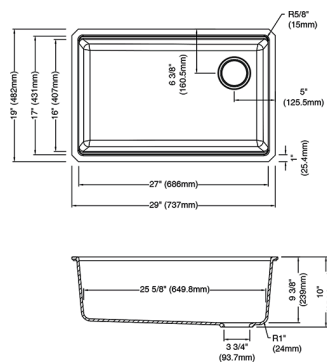

75B933-30S-DG Dark Grey \$812.49

32" Undermount Single Bowl Sink

Material: Granite Composite
 Exterior Dimensions: 32"L x 19"W x 10"D
 Interior Dimensions: 30"L x 16"W x 9 3/8"D
 Minimum Cabinet Size: 36"
 Drain Position: Right Rear
 Accessories Included: Cutting Board, Roll-up Dish Rack, Drying Mat, Strainer

75B933-33S-DG Dark Grey \$812.49

30" Undermount Single Bowl Sink

Material: Granite Composite
 Exterior Dimensions: 29"L x 19"W x 10"D
 Interior Dimensions: 27"L x 16"W x 9 3/8"D
 Minimum Cabinet Size: 33"
 Drain Position: Right Rear
 Accessories Included: Cutting Board, Roll-up Dish Rack, Drying Mat, Strainer

75B933-30S-BL Black \$812.49

32" Undermount Single Bowl Sink

Material: Granite Composite
 Exterior Dimensions: 32"L x 19"W x 10"D
 Interior Dimensions: 30"L x 16"W x 9 3/8"D
 Minimum Cabinet Size: 36"
 Drain Position: Right Rear
 Accessories Included: Cutting Board, Roll-up Dish Rack, Drying Mat, Strainer