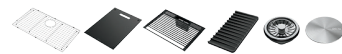

95B9031-30S-GS Gunmetal \$942.49

32" Undermount Single Bowl Sink

Material: 16G Stainless Steel
 Exterior Dimensions: 32"L x 19"W x 9 1/2"D
 Interior Dimensions: 30"L x 16"W x 9"D
 Minimum Cabinet Size: 36"
 Drain Position: Center Rear
 Accessories Included: Bottom Grid, Cutting Board, Roll-up Dish Rack, Drying Mat, Strainer, Strainer Cap

95B931-32S-SS Stainless Steel \$747.49

30" Undermount Single Bowl Sink

Material: 16G Stainless Steel
 Exterior Dimensions: 30"L x 19"W x 9 1/2"D
 Interior Dimensions: 28"L x 16"W x 9"D
 Minimum Cabinet Size: 33"
 Drain Position: Center Rear
 Accessories Included: Bottom Grid, Cutting Board, Roll-up Dish Rack, Drying Mat, Strainer, Strainer Cap