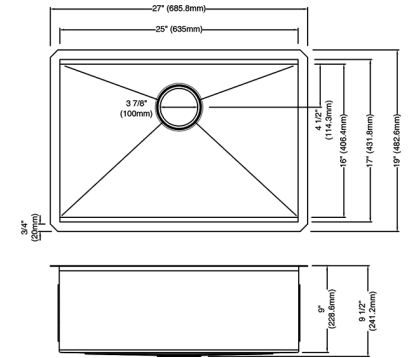

95B9031-24SL-SS Stainless Steel \$682.49

17" Undermount Single Bowl Sink

Material: 16G Stainless Steel
 Exterior Dimensions: 17"L x 19"W x 9 1/2"D
 Interior Dimensions: 15"L x 16"W x 9"D
 Minimum Cabinet Size: 21"
 Drain Position: Center Rear
 Accessories Included: Bottom Grid, Cutting Board, Drying Mat, Strainer, Strainer Cap

95B9031-17S-SS Stainless Steel \$552.49

27" Undermount Single Bowl Sink

Material: 16G Stainless Steel
 Exterior Dimensions: 27"L x 19"W x 9 1/2"D
 Interior Dimensions: 25"L x 16"W x 9"D
 Minimum Cabinet Size: 30"
 Drain Position: Center Rear
 Accessories Included: Bottom Grid, Cutting Board, Roll-up Dish Rack, Drying Mat, Strainer, Strainer Cap

95B9031-27S-GS Gunmetal \$909.99

23" Undermount Single Bowl Sink

Material: 16G Stainless Steel
 Exterior Dimensions: 23"L x 19"W x 9 1/2"D
 Interior Dimensions: 21"L x 16"W x 9"D
 Minimum Cabinet Size: 27"
 Drain Position: Center Rear
 Accessories Included: Bottom Grid, Cutting Board, Drying Mat, Strainer, Strainer Cap

95B9031-23S-SS Stainless Steel \$617.49

27" Undermount Single Bowl Sink

Material: 16G Stainless Steel
 Exterior Dimensions: 27"L x 19"W x 9 1/2"D
 Interior Dimensions: 25"L x 16"W x 9"D
 Minimum Cabinet Size: 30"
 Drain Position: Center Rear
 Accessories Included: Bottom Grid, Cutting Board, Roll-up Dish Rack, Drying Mat, Strainer, Strainer Cap