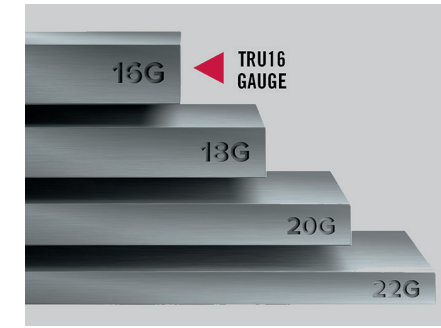

TRU16™ GAUGE STAINLESS STEEL

Engineered for long-lasting durability with heavy-duty high-performance TRU16™ gauge steel that stands up to everyday needs with resistance to dents and damage.