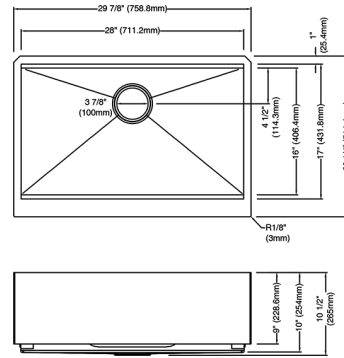

95B9031-32S-GS Gunmetal \$942.49

33" Undermount Double Bowl Sink

Material: 16G Stainless Steel
 Exterior Dimensions: 33"L x 19"W x 9 1/2"D
 Interior Dimensions: 31"L x 16"W x 9"D
 Minimum Cabinet Size: 36"
 Drain Position: Center Rear
 Accessories Included: (2) Bottom Grid, Cutting Board, Roll-up Dish Rack, Drying Mat, (2) Strainer, (2) Strainer Cap

95BA131-45S-SS Stainless Steel \$1299.99

36" Undermount Apron Front Single Bowl Sink

Material: 16G Stainless Steel
 Exterior Dimensions: 35 7/8"L x 20 1/4"W x 10 1/2"D
 Interior Dimensions: 31"L x 16"W x 10"D
 Minimum Cabinet Size: 39"
 Drain Position: Center Rear
 Accessories Included: Bottom Grid, Cutting Board, Roll-up Dish Rack, Strainer, Strainer Cap

95C9031-36S-SS Stainless Steel \$909.99

30" Undermount Apron Front Single Bowl Sink

Material: 16G Stainless Steel
 Exterior Dimensions: 29 7/8"L x 20 1/4"W x 10 1/2"D
 Interior Dimensions: 28"L x 16"W x 10"D
 Minimum Cabinet Size: 33"
 Drain Position: Center Rear
 Accessories Included: Bottom Grid, Cutting Board, Roll-up Dish Rack, Strainer, Strainer Cap

95C9031-30S-SS Stainless Steel \$844.99

33" Undermount Apron Front Single Bowl Sink

Material: 16G Stainless Steel
 Exterior Dimensions: 32 7/8"L x 20 1/4"W x 10 1/2"D
 Interior Dimensions: 31"L x 16"W x 10"D
 Minimum Cabinet Size: 36"
 Drain Position: Center Rear
 Accessories Included: Bottom Grid, Cutting Board, Roll-up Dish Rack, Strainer, Strainer Cap