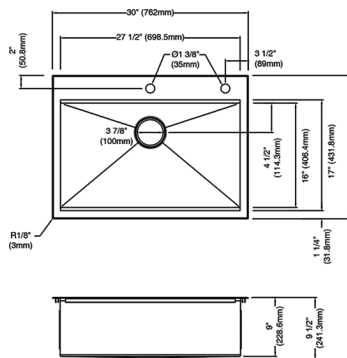

95A931-25S-SS Stainless Steel \$649.99

33" Top Mount Single Bowl Sink

Material: 16G Stainless Steel
 Exterior Dimensions: 33"L x 22"W x 9 1/2"D
 Interior Dimensions: 30 1/2"L x 16"W x 9"D
 Minimum Cabinet Size: 36"
 Drain Position: Center Rear
 Accessories Included: Bottom Grid, Cutting Board, Roll-up Dish Rack, Strainer, Strainer Cap

95A9031-T33S-GS Gunmetal \$909.99

30" Top Mount Single Bowl Sink

Material: 16G Stainless Steel
 Exterior Dimensions: 30"L x 22"W x 9 1/2"D
 Interior Dimensions: 27 1/2"L x 16"W x 9"D
 Minimum Cabinet Size: 33"
 Drain Position: Center Rear
 Accessories Included: Bottom Grid, Cutting Board, Roll-up Dish Rack, Strainer, Strainer Cap

95A9031-T30S-GS Gunmetal \$909.99

33" Top Mount Single Bowl Sink

Material: 16G Stainless Steel
 Exterior Dimensions: 33"L x 22"W x 9 1/2"D
 Interior Dimensions: 30 1/2"L x 16"W x 9"D
 Minimum Cabinet Size: 36"
 Drain Position: Center Rear
 Accessories Included: Bottom Grid, Cutting Board, Roll-up Dish Rack, Strainer, Strainer Cap

95A931-33S-SS Stainless Steel \$714.99

33" Top Mount Double Bowl Sink

Material: 16G Stainless Steel
 Exterior Dimensions: 33"L x 22"W x 9 1/2"D
 Interior Dimensions: 30 1/2"L x 16"W x 9"D
 Minimum Cabinet Size: 36"
 Drain Position: Center Rear
 Accessories Included: (2) Bottom Grid, Cutting Board, Roll-up Dish Rack, (2) Strainer, (2) Strainer Cap