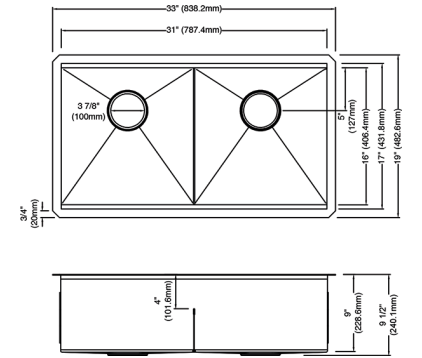

95B931-30S-SS Stainless Steel \$747.49

33" Undermount Double Bowl Sink

Material: 16G Stainless Steel
 Exterior Dimensions: 33"L x 19"W x 9 1/2"D
 Interior Dimensions: 31"L x 16"W x 9"D
 Minimum Cabinet Size: 36"
 Drain Position: Center Rear
 Accessories Included: (2) Bottom Grid, Cutting Board, Roll-up Dish Rack, Drying Mat, (2) Strainer, (2) Strainer Cap

95B9031-33D-GS Gunmetal \$974.99

32" Undermount Single Bowl Sink

Material: 16G Stainless Steel
 Exterior Dimensions: 32"L x 19"W x 9 1/2"D
 Interior Dimensions: 30"L x 16"W x 9"D
 Minimum Cabinet Size: 36"
 Drain Position: Center Rear
 Accessories Included: Bottom Grid, Cutting Board, Roll-up Dish Rack, Drying Mat, Strainer, Strainer Cap