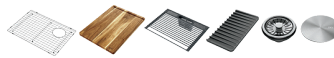

27" Undermount Single Bowl Sink