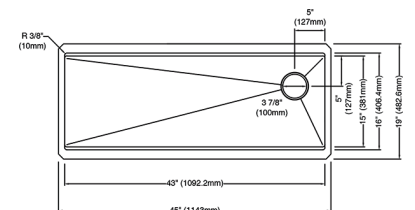

95B932-32S-SS Stainless Steel \$747.49

27" Undermount Single Bowl Sink

Material: 16G Stainless Steel
 Exterior Dimensions: 27"L x 19"W x 9 1/2"D
 Interior Dimensions: 25"L x 16"W x 9"D
 Minimum Cabinet Size: 30"
 Drain Position: Right Rear
 Accessories Included: Bottom Grid, Cutting Board, Roll-up Dish Rack, Drying Mat, Strainer, Strainer Cap

95B932-27S-SS Stainless Steel \$714.99

45" Undermount Single Bowl Sink

Material: 16G Stainless Steel
 Exterior Dimensions: 45"L x 19"W x 10 1/2"D
 Interior Dimensions: 43"L x 15"W x 10"D
 Minimum Cabinet Size: 48"
 Drain Position: Right Rear
 Accessories Included: Cutting Board, Serving Board, Serving Bowl, Colander, Dish Rack, (2) Bottom Grid, Roll-up Dish Rack, Drying Mat, Strainer, Strainer Cap

95BA132-45S-SS Stainless Steel \$1299.99

30" Undermount Single Bowl Sink

Material: 16G Stainless Steel
 Exterior Dimensions: 30"L x 19"W x 9 1/2"D
 Interior Dimensions: 28"L x 16"W x 9"D
 Minimum Cabinet Size: 33"
 Drain Position: Right Rear
 Accessories Included: Bottom Grid, Cutting Board, Roll-up Dish Rack, Drying Mat, Strainer, Strainer Cap