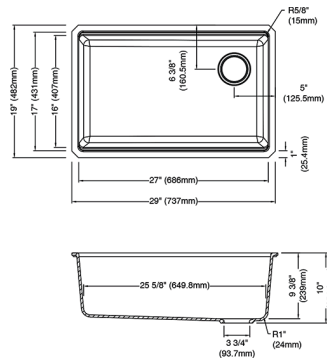

75B933-33S-WH White \$812.49

30" Undermount Single Bowl Sink

Material: Granite Composite
 Exterior Dimensions: 29"L x 19"W x 10"D
 Interior Dimensions: 27"L x 16"W x 9 3/8"D
 Minimum Cabinet Size: 33"
 Drain Position: Right Rear
 Accessories Included: Cutting Board, Roll-up Dish Rack, Drying Mat, Strainer

75B933-30S-DG Dark Grey \$812.49

32" Undermount Single Bowl Sink

Material: Granite Composite
 Exterior Dimensions: 32"L x 19"W x 10"D
 Interior Dimensions: 30"L x 16"W x 9 3/8"D
 Minimum Cabinet Size: 36"
 Drain Position: Right Rear
 Accessories Included: Cutting Board, Roll-up Dish Rack, Drying Mat, Strainer