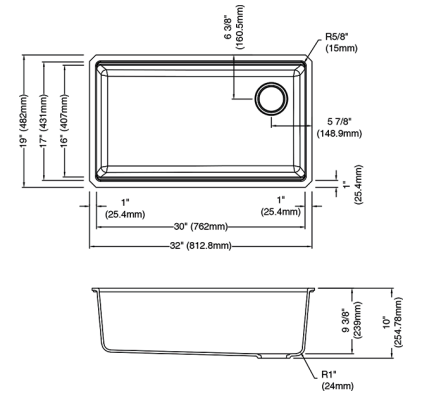

75A933-30S-BL Black \$779.99

33" Top Mount Single Bowl Sink

Material: Granite Composite
 Exterior Dimensions: 33"L x 22"W x 9 5/8"D
 Interior Dimensions: 30"L x 16"W x 9"D
 Minimum Cabinet Size: 36"
 Drain Position: Right Rear
 Accessories Included: Cutting Board, Roll-up Dish Rack, Strainer

75A933-33S-BL Black \$779.99

30" Undermount Single Bowl Sink

Material: Granite Composite
 Exterior Dimensions: 29"L x 19"W x 10"D
 Interior Dimensions: 27"L x 16"W x 9 3/8"D
 Minimum Cabinet Size: 33"
 Drain Position: Right Rear
 Accessories Included: Cutting Board, Roll-up Dish Rack, Drying Mat, Strainer

75B933-30S-WH White \$812.49

32" Undermount Single Bowl Sink

Material: Granite Composite
 Exterior Dimensions: 32"L x 19"W x 10"D
 Interior Dimensions: 30"L x 16"W x 9 3/8"D
 Minimum Cabinet Size: 36"
 Drain Position: Right Rear
 Accessories Included: Cutting Board, Roll-up Dish Rack, Drying Mat, Strainer

75B933-33S-WH White \$812.49

30" Undermount Single Bowl Sink

Material: Granite Composite
 Exterior Dimensions: 29"L x 19"W x 10"D
 Interior Dimensions: 27"L x 16"W x 9 3/8"D
 Minimum Cabinet Size: 33"
 Drain Position: Right Rear
 Accessories Included: Cutting Board, Roll-up Dish Rack, Drying Mat, Strainer