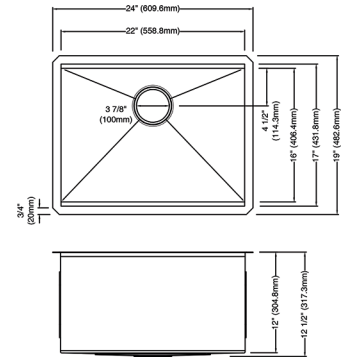

95A9031-T30S-GS Gunmetal \$909.99

33" Top Mount Single Bowl Sink

Material: 16G Stainless Steel
 Exterior Dimensions: 33"L x 22"W x 9 1/2"D
 Interior Dimensions: 30 1/2"L x 16"W x 9"D
 Minimum Cabinet Size: 36"
 Drain Position: Center Rear
 Accessories Included: Bottom Grid, Cutting Board, Roll-up Dish Rack, Strainer, Strainer Cap

95A931-33S-SS Stainless Steel \$714.99

33" Top Mount Double Bowl Sink

Material: 16G Stainless Steel
 Exterior Dimensions: 33"L x 22"W x 9 1/2"D
 Interior Dimensions: 30 1/2"L x 16"W x 9"D
 Minimum Cabinet Size: 36"
 Drain Position: Center Rear
 Accessories Included: (2) Bottom Grid, Cutting Board, Roll-up Dish Rack, (2) Strainer, (2) Strainer Cap

95A931-33D-SS Stainless Steel \$779.99

24" Undermount Single Bowl Laundry Sink

Material: 16G Stainless Steel
 Exterior Dimensions: 24"L x 19"W x 12 1/2"D
 Interior Dimensions: 22"L x 16"W x 12"D
 Minimum Cabinet Size: 27"
 Drain Position: Center Rear
 Accessories Included: Bottom Grid, Cutting Board, Drying Mat, Strainer, Strainer Cap

95B9031-24SL-SS Stainless Steel \$682.49

17" Undermount Single Bowl Sink

Material: 16G Stainless Steel
 Exterior Dimensions: 17"L x 19"W x 9 1/2"D
 Interior Dimensions: 15"L x 16"W x 9"D
 Minimum Cabinet Size: 21"
 Drain Position: Center Rear
 Accessories Included: Bottom Grid, Cutting Board, Drying Mat, Strainer, Strainer Cap