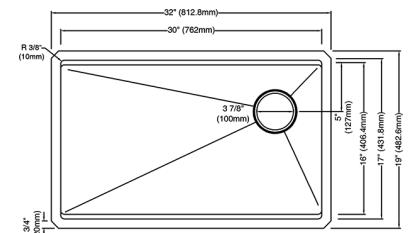

95B9132-23S-SS Stainless Steel \$617.49

24" Undermount Single Bowl Laundry Sink

Material: 16G Stainless Steel
 Exterior Dimensions: 24"L x 19"W x 12 1/2"D
 Interior Dimensions: 22"L x 16"W x 12"D
 Minimum Cabinet Size: 27"
 Drain Position: Right Rear
 Accessories Included: Bottom Grid, Cutting Board, Drying Mat, Strainer, Strainer Cap

95B9132-24SL-SS Stainless Steel \$682.49

32" Undermount Single Bowl Sink

Material: 16G Stainless Steel
 Exterior Dimensions: 32"L x 19"W x 9 1/2"D
 Interior Dimensions: 30"L x 16"W x 9"D
 Minimum Cabinet Size: 36"
 Drain Position: Right Rear
 Accessories Included: Bottom Grid, Cutting Board, Roll-up Dish Rack, Drying Mat, Strainer, Strainer Cap

95B932-32S-SS Stainless Steel \$747.49

27" Undermount Single Bowl Sink

Material: 16G Stainless Steel
 Exterior Dimensions: 27"L x 19"W x 9 1/2"D
 Interior Dimensions: 25"L x 16"W x 9"D
 Minimum Cabinet Size: 30"
 Drain Position: Right Rear
 Accessories Included: Bottom Grid, Cutting Board, Roll-up Dish Rack, Drying Mat, Strainer, Strainer Cap