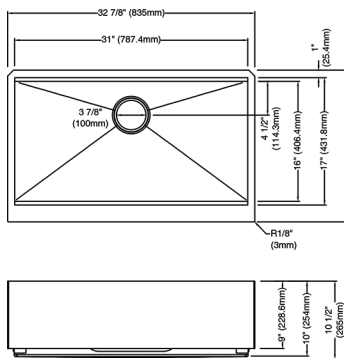

Material: 16G Stainless Steel
Exterior Dimensions: 32 7/8"L x 20 1/4"W x 10 1/2"D
Interior Dimensions: 31"L x 16"W x 10"D
Minimum Cabinet Size: 36"
Drain Position: Center Rear
Accessories Included: Bottom Grid, Cutting Board, Roll-up Dish Rack, Strainer, Strainer Cap

95C9031-33S-SS Stainless Steel $844.99