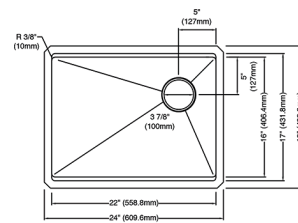

95B9032-17S-SS Stainless Steel \$552.49

33" Top Mount Single Bowl Sink

Material: 16G Stainless Steel
 Exterior Dimensions: 33"L x 22"W x 9 1/2"D
 Interior Dimensions: 29 7/8"L x 16"W x 9"D
 Minimum Cabinet Size: 36"
 Drain Position: Right Rear
 Accessories Included: Bottom Grid, Cutting Board, Roll-up Dish Rack, Strainer, Strainer Cap

95A932-33S-SS Stainless Steel \$714.99

23" Undermount Single Bowl Sink

Material: 16G Stainless Steel
 Exterior Dimensions: 23"L x 19"W x 9 1/2"D
 Interior Dimensions: 21"L x 16"W x 9"D
 Minimum Cabinet Size: 27"
 Drain Position: Right Rear
 Accessories Included: Bottom Grid, Cutting Board, Drying Mat, Strainer, Strainer Cap

95B9132-23S-SS Stainless Steel \$617.49

24" Undermount Single Bowl Laundry Sink

Material: 16G Stainless Steel
 Exterior Dimensions: 24"L x 19"W x 12 1/2"D
 Interior Dimensions: 22"L x 16"W x 12"D
 Minimum Cabinet Size: 27"
 Drain Position: Right Rear
 Accessories Included: Bottom Grid, Cutting Board, Drying Mat, Strainer, Strainer Cap

95B9132-24SL-SS Stainless Steel \$682.49

32" Undermount Single Bowl Sink

Material: 16G Stainless Steel
 Exterior Dimensions: 32"L x 19"W x 9 1/2"D
 Interior Dimensions: 30"L x 16"W x 9"D
 Minimum Cabinet Size: 36"
 Drain Position: Right Rear
 Accessories Included: Bottom Grid, Cutting Board, Roll-up Dish Rack, Drying Mat, Strainer, Strainer Cap