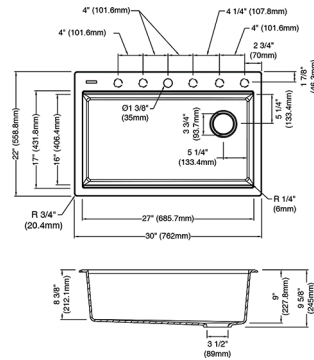

75A933-30S-WH White \$779.99

33" Top Mount Single Bowl Sink

Material: Granite Composite
 Exterior Dimensions: 33"L x 22"W x 9 5/8"D
 Interior Dimensions: 30"L x 16"W x 9"D
 Minimum Cabinet Size: 36"
 Drain Position: Right Rear
 Accessories Included: Cutting Board, Roll-up Dish Rack, Strainer

75A933-33S-WH White \$779.99

30" Top Mount Single Bowl Sink

Material: Granite Composite
 Exterior Dimensions: 30"L x 22"W x 9 5/8"D
 Interior Dimensions: 27"L x 16"W x 9"D
 Minimum Cabinet Size: 33"
 Drain Position: Right Rear
 Accessories Included: Cutting Board, Roll-up Dish Rack, Strainer

75A933-30S-DG Dark Grey \$779.99

33" Top Mount Single Bowl Sink

Material: Granite Composite
 Exterior Dimensions: 33"L x 22"W x 9 5/8"D
 Interior Dimensions: 30"L x 16"W x 9"D
 Minimum Cabinet Size: 36"
 Drain Position: Right Rear
 Accessories Included: Cutting Board, Roll-up Dish Rack, Strainer