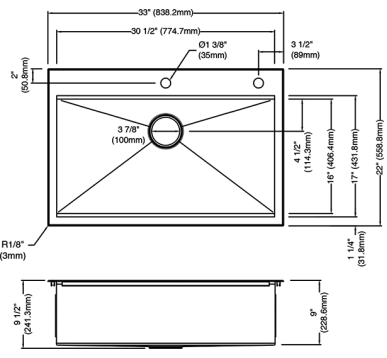

95A931-25S-SS Stainless Steel \$649.99

33" Top Mount Single Bowl Sink

Material: 16G Stainless Steel
 Exterior Dimensions: 33"L x 22"W x 9 1/2"D
 Interior Dimensions: 30 1/2"L x 16"W x 9"D
 Minimum Cabinet Size: 36"
 Drain Position: Center Rear
 Accessories Included: Bottom Grid, Cutting Board, Roll-up Dish Rack, Strainer, Strainer Cap

95A9031-T33S-GS Gunmetal \$909.99

30" Top Mount Single Bowl Sink

Material: 16G Stainless Steel
 Exterior Dimensions: 30"L x 22"W x 9 1/2"D
 Interior Dimensions: 27 1/2"L x 16"W x 9"D
 Minimum Cabinet Size: 33"
 Drain Position: Center Rear
 Accessories Included: Bottom Grid, Cutting Board, Roll-up Dish Rack, Strainer, Strainer Cap

95A9031-T30S-GS Gunmetal \$909.99

33" Top Mount Single Bowl Sink

Material: 16G Stainless Steel
 Exterior Dimensions: 33"L x 22"W x 9 1/2"D
 Interior Dimensions: 30 1/2"L x 16"W x 9"D
 Minimum Cabinet Size: 36"
 Drain Position: Center Rear
 Accessories Included: Bottom Grid, Cutting Board, Roll-up Dish Rack, Strainer, Strainer Cap

95A931-33S-SS Stainless Steel \$714.99

33" Top Mount Double Bowl Sink

Material: 16G Stainless Steel
 Exterior Dimensions: 33"L x 22"W x 9 1/2"D
 Interior Dimensions: 30 1/2"L x 16"W x 9"D
 Minimum Cabinet Size: 36"
 Drain Position: Center Rear
 Accessories Included: (2) Bottom Grid, Cutting Board, Roll-up Dish Rack, (2) Strainer, (2) Strainer Cap