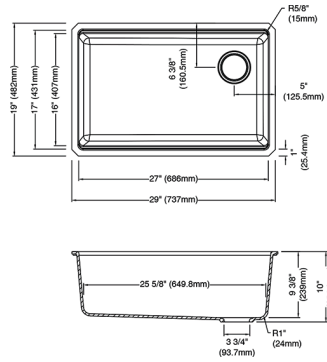

75A933-30S-BL Black \$779.99

33" Top Mount Single Bowl Sink

Material: Granite Composite
 Exterior Dimensions: 33"L x 22"W x 9 5/8"D
 Interior Dimensions: 30"L x 16"W x 9"D
 Minimum Cabinet Size: 36"
 Drain Position: Right Rear
 Accessories Included: Cutting Board, Roll-up Dish Rack, Strainer

75A933-33S-BL Black \$779.99

30" Undermount Single Bowl Sink

Material: Granite Composite
 Exterior Dimensions: 29"L x 19"W x 10"D
 Interior Dimensions: 27"L x 16"W x 9 3/8"D
 Minimum Cabinet Size: 33"
 Drain Position: Right Rear
 Accessories Included: Cutting Board, Roll-up Dish Rack, Drying Mat, Strainer

75B933-30S-WH White \$812.49

32" Undermount Single Bowl Sink

Material: Granite Composite
 Exterior Dimensions: 32"L x 19"W x 10"D
 Interior Dimensions: 30"L x 16"W x 9 3/8"D
 Minimum Cabinet Size: 36"
 Drain Position: Right Rear
 Accessories Included: Cutting Board, Roll-up Dish Rack, Drying Mat, Strainer