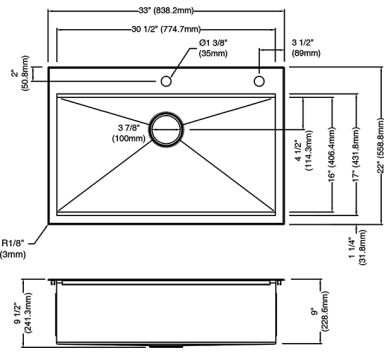

95A931-30S-SS Stainless Steel \$714.99

25" Top Mount Single Bowl Sink

Material: 16G Stainless Steel
 Exterior Dimensions: 25"L x 22"W x 9 1/2"D
 Interior Dimensions: 22 1/2"L x 16"W x 9"D
 Minimum Cabinet Size: 27"
 Drain Position: Center Rear
 Accessories Included: Bottom Grid, Cutting Board, Roll-up Dish Rack, Strainer, Strainer Cap

95A931-25S-SS Stainless Steel \$649.99

33" Top Mount Single Bowl Sink

Material: 16G Stainless Steel
 Exterior Dimensions: 33"L x 22"W x 9 1/2"D
 Interior Dimensions: 30 1/2"L x 16"W x 9"D
 Minimum Cabinet Size: 36"
 Drain Position: Center Rear
 Accessories Included: Bottom Grid, Cutting Board, Roll-up Dish Rack, Strainer, Strainer Cap

95A9031-T33S-GS Gunmetal \$909.99

30" Top Mount Single Bowl Sink

Material: 16G Stainless Steel
 Exterior Dimensions: 30"L x 22"W x 9 1/2"D
 Interior Dimensions: 27 1/2"L x 16"W x 9"D
 Minimum Cabinet Size: 33"
 Drain Position: Center Rear
 Accessories Included: Bottom Grid, Cutting Board, Roll-up Dish Rack, Strainer, Strainer Cap

95A9031-T30S-GS Gunmetal \$909.99

33" Top Mount Single Bowl Sink

Material: 16G Stainless Steel
 Exterior Dimensions: 33"L x 22"W x 9 1/2"D
 Interior Dimensions: 30 1/2"L x 16"W x 9"D
 Minimum Cabinet Size: 36"
 Drain Position: Center Rear
 Accessories Included: Bottom Grid, Cutting Board, Roll-up Dish Rack, Strainer, Strainer Cap