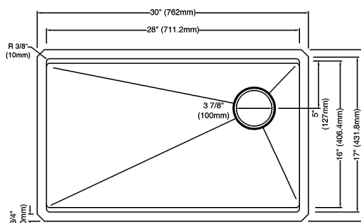

Material: 16G Stainless Steel
Exterior Dimensions: 30"L x 19"W x 9 1/2"D
Interior Dimensions: 28"L x 16"W x 9"D
Minimum Cabinet Size: 33"
Drain Position: Right Rear
Accessories Included: Bottom Grid, Cutting Board, Roll-up Dish Rack, Drying Mat, Strainer, Strainer Cap

95B932-30S-SS Stainless Steel $747.49