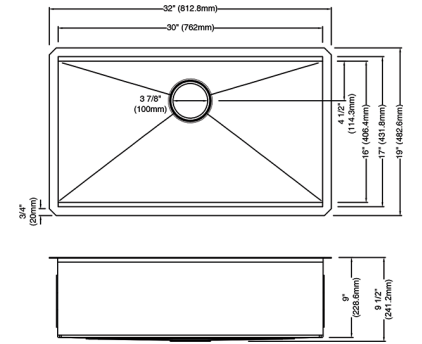

95B931-27S-SS Stainless Steel \$714.99

30" Undermount Single Bowl Sink

Material: 16G Stainless Steel
 Exterior Dimensions: 30"L x 19"W x 9 1/2"D
 Interior Dimensions: 28"L x 16"W x 9"D
 Minimum Cabinet Size: 33"
 Drain Position: Center Rear
 Accessories Included: Bottom Grid, Cutting Board, Roll-up Dish Rack, Drying Mat, Strainer, Strainer Cap

95B9031-30S-GS Gunmetal \$942.49

32" Undermount Single Bowl Sink

Material: 16G Stainless Steel
 Exterior Dimensions: 32"L x 19"W x 9 1/2"D
 Interior Dimensions: 30"L x 16"W x 9"D
 Minimum Cabinet Size: 36"
 Drain Position: Center Rear
 Accessories Included: Bottom Grid, Cutting Board, Roll-up Dish Rack, Drying Mat, Strainer, Strainer Cap

95B931-32S-SS Stainless Steel \$747.49

30" Undermount Single Bowl Sink

Material: 16G Stainless Steel
 Exterior Dimensions: 30"L x 19"W x 9 1/2"D
 Interior Dimensions: 28"L x 16"W x 9"D
 Minimum Cabinet Size: 33"
 Drain Position: Center Rear
 Accessories Included: Bottom Grid, Cutting Board, Roll-up Dish Rack, Drying Mat, Strainer, Strainer Cap

95B931-30S-SS Stainless Steel \$747.49

33" Undermount Double Bowl Sink

Material: 16G Stainless Steel
 Exterior Dimensions: 33"L x 19"W x 9 1/2"D
 Interior Dimensions: 31"L x 16"W x 9"D
 Minimum Cabinet Size: 36"
 Drain Position: Center Rear
 Accessories Included: (2) Bottom Grid, Cutting Board, Roll-up Dish Rack, Drying Mat, (2) Strainer, (2) Strainer Cap