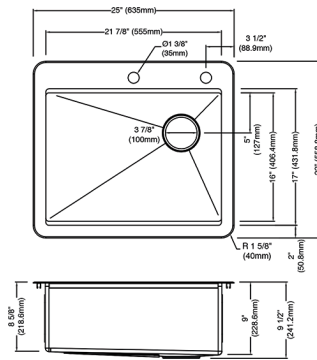

*Only included on certain models.

(SS)

(SS) STAINLESS STEEL

25" Top Mount Single Bowl Sink

Material: 16G Stainless Steel
 Exterior Dimensions: 25"L x 22"W x 9 1/2"D
 Interior Dimensions: 21 7/8"L x 16"W x 9"D
 Minimum Cabinet Size: 27"
 Drain Position: Right Rear
 Accessories Included: Bottom Grid, Cutting Board, Roll-up Dish Rack, Strainer, Strainer Cap

95A932-25S-SS Stainless Steel \$649.99

33" Top Mount Double Bowl Sink

Material: 16G Stainless Steel
 Exterior Dimensions: 33"L x 22"W x 9 1/2"D
 Interior Dimensions: 29 7/8"L x 16"W x 9"D
 Minimum Cabinet Size: 36"
 Drain Position: Center Rear
 Accessories Included: (2) Bottom Grid, Cutting Board, Roll-up Dish Rack, (2) Strainer, (2) Strainer Cap

95A9032-T33D-SS Stainless Steel \$779.99

30" Top Mount Single Bowl Sink

Material: 16G Stainless Steel
 Exterior Dimensions: 30"L x 22"W x 9 1/2"D
 Interior Dimensions: 26 7/8"L x 16"W x 9"D
 Minimum Cabinet Size: 33"
 Drain Position: Right Rear
 Accessories Included: Bottom Grid, Cutting Board, Roll-up Dish Rack, Strainer, Strainer Cap