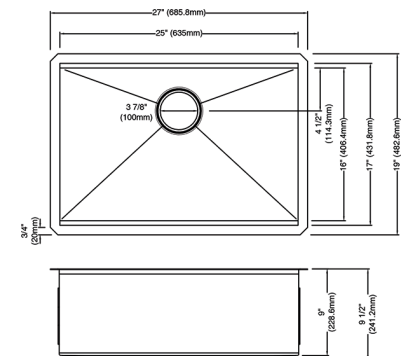

95B9031-27S-GS Gunmetal \$909.99

23" Undermount Single Bowl Sink

Material: 16G Stainless Steel
 Exterior Dimensions: 23"L x 19"W x 9 1/2"D
 Interior Dimensions: 21"L x 16"W x 9"D
 Minimum Cabinet Size: 27"
 Drain Position: Center Rear
 Accessories Included: Bottom Grid, Cutting Board, Drying Mat, Strainer, Strainer Cap

95B9031-23S-SS Stainless Steel \$617.49

27" Undermount Single Bowl Sink

Material: 16G Stainless Steel
 Exterior Dimensions: 27"L x 19"W x 9 1/2"D
 Interior Dimensions: 25"L x 16"W x 9"D
 Minimum Cabinet Size: 30"
 Drain Position: Center Rear
 Accessories Included: Bottom Grid, Cutting Board, Roll-up Dish Rack, Drying Mat, Strainer, Strainer Cap

95B931-27S-SS Stainless Steel \$714.99

30" Undermount Single Bowl Sink

Material: 16G Stainless Steel
 Exterior Dimensions: 30"L x 19"W x 9 1/2"D
 Interior Dimensions: 28"L x 16"W x 9"D
 Minimum Cabinet Size: 33"
 Drain Position: Center Rear
 Accessories Included: Bottom Grid, Cutting Board, Roll-up Dish Rack, Drying Mat, Strainer, Strainer Cap

95B9031-30S-GS Gunmetal \$942.49

32" Undermount Single Bowl Sink

Material: 16G Stainless Steel
 Exterior Dimensions: 32"L x 19"W x 9 1/2"D
 Interior Dimensions: 30"L x 16"W x 9"D
 Minimum Cabinet Size: 36"
 Drain Position: Center Rear
 Accessories Included: Bottom Grid, Cutting Board, Roll-up Dish Rack, Drying Mat, Strainer, Strainer Cap