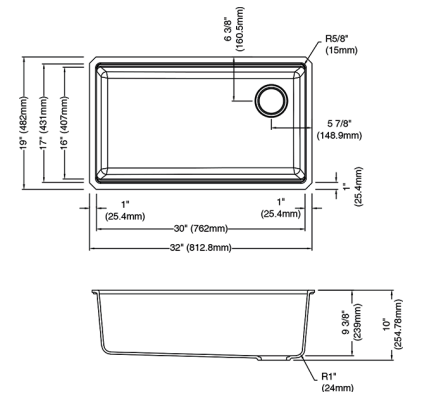

75B933-33S-WH White \$812.49

30" Undermount Single Bowl Sink

Material: Granite Composite
 Exterior Dimensions: 29"L x 19"W x 10"D
 Interior Dimensions: 27"L x 16"W x 9 3/8"D
 Minimum Cabinet Size: 33"
 Drain Position: Right Rear
 Accessories Included: Cutting Board, Roll-up Dish Rack, Drying Mat, Strainer

75B933-30S-DG Dark Grey \$812.49

32" Undermount Single Bowl Sink

Material: Granite Composite
 Exterior Dimensions: 32"L x 19"W x 10"D
 Interior Dimensions: 30"L x 16"W x 9 3/8"D
 Minimum Cabinet Size: 36"
 Drain Position: Right Rear
 Accessories Included: Cutting Board, Roll-up Dish Rack, Drying Mat, Strainer

75B933-33S-DG Dark Grey \$812.49

30" Undermount Single Bowl Sink

Material: Granite Composite
 Exterior Dimensions: 29"L x 19"W x 10"D
 Interior Dimensions: 27"L x 16"W x 9 3/8"D
 Minimum Cabinet Size: 33"
 Drain Position: Right Rear
 Accessories Included: Cutting Board, Roll-up Dish Rack, Drying Mat, Strainer