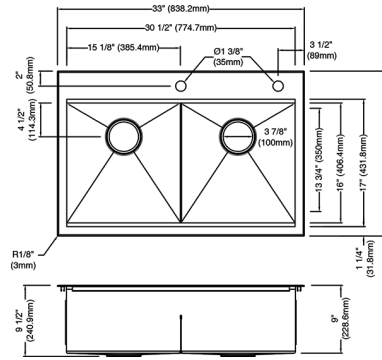

Material: 16G Stainless Steel
Exterior Dimensions: 33"L x 22"W x 9 1/2"D
Interior Dimensions: 30 1/2"L x 16"W x 9"D
Minimum Cabinet Size: 36"
Drain Position: Center Rear
Accessories Included: (2) Bottom Grid, Cutting Board, Roll-up Dish Rack, (2) Strainer, (2) Strainer Cap

95A931-33D-SS Stainless Steel $779.99