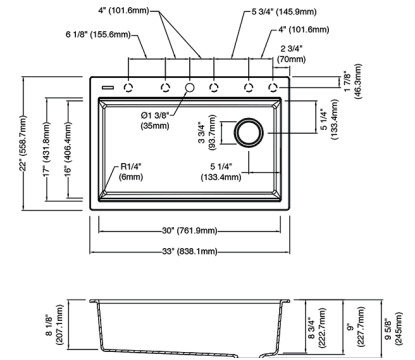

75A933-30S-DG Dark Grey \$779.99

33" Top Mount Single Bowl Sink

Material: Granite Composite
 Exterior Dimensions: 33"L x 22"W x 9 5/8"D
 Interior Dimensions: 30"L x 16"W x 9"D
 Minimum Cabinet Size: 36"
 Drain Position: Right Rear
 Accessories Included: Cutting Board, Roll-up Dish Rack, Strainer

75A933-33S-DG Dark Grey \$779.99

30" Top Mount Single Bowl Sink

Material: Granite Composite
 Exterior Dimensions: 30"L x 22"W x 9 5/8"D
 Interior Dimensions: 27"L x 16"W x 9"D
 Minimum Cabinet Size: 33"
 Drain Position: Right Rear
 Accessories Included: Cutting Board, Roll-up Dish Rack, Strainer