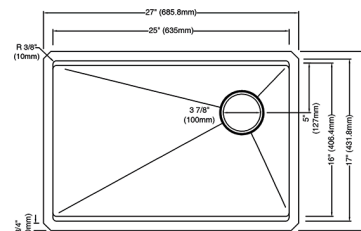

95B9132-24SL-SS Stainless Steel \$682.49

32" Undermount Single Bowl Sink

Material: 16G Stainless Steel
 Exterior Dimensions: 32"L x 19"W x 9 1/2"D
 Interior Dimensions: 30"L x 16"W x 9"D
 Minimum Cabinet Size: 36"
 Drain Position: Right Rear
 Accessories Included: Bottom Grid, Cutting Board, Roll-up Dish Rack, Drying Mat, Strainer, Strainer Cap

95B932-32S-SS Stainless Steel \$747.49

27" Undermount Single Bowl Sink

Material: 16G Stainless Steel
 Exterior Dimensions: 27"L x 19"W x 9 1/2"D
 Interior Dimensions: 25"L x 16"W x 9"D
 Minimum Cabinet Size: 30"
 Drain Position: Right Rear
 Accessories Included: Bottom Grid, Cutting Board, Roll-up Dish Rack, Drying Mat, Strainer, Strainer Cap

95B932-27S-SS Stainless Steel \$714.99

45" Undermount Single Bowl Sink

Material: 16G Stainless Steel
 Exterior Dimensions: 45"L x 19"W x 10 1/2"D
 Interior Dimensions: 43"L x 15"W x 10"D
 Minimum Cabinet Size: 48"
 Drain Position: Right Rear
 Accessories Included: Cutting Board, Serving Board, Serving Bowl, Colander, Dish Rack, (2) Bottom Grid, Roll-up Dish Rack, Drying Mat, Strainer, Strainer Cap