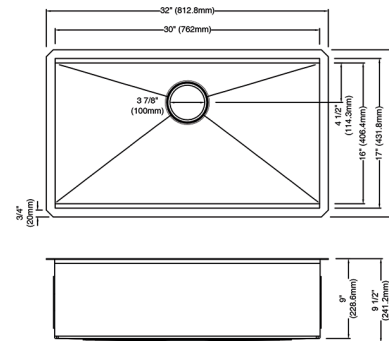

95B931-30S-SS Stainless Steel \$747.49

33" Undermount Double Bowl Sink

Material: 16G Stainless Steel
 Exterior Dimensions: 33"L x 19"W x 9 1/2"D
 Interior Dimensions: 31"L x 16"W x 9"D
 Minimum Cabinet Size: 36"
 Drain Position: Center Rear
 Accessories Included: (2) Bottom Grid, Cutting Board, Roll-up Dish Rack, Drying Mat, (2) Strainer, (2) Strainer Cap

95B9031-33D-GS Gunmetal \$974.99

32" Undermount Single Bowl Sink

Material: 16G Stainless Steel
 Exterior Dimensions: 32"L x 19"W x 9 1/2"D
 Interior Dimensions: 30"L x 16"W x 9"D
 Minimum Cabinet Size: 36"
 Drain Position: Center Rear
 Accessories Included: Bottom Grid, Cutting Board, Roll-up Dish Rack, Drying Mat, Strainer, Strainer Cap

95B9031-32S-GS Gunmetal \$942.49

33" Undermount Double Bowl Sink

Material: 16G Stainless Steel
 Exterior Dimensions: 33"L x 19"W x 9 1/2"D
 Interior Dimensions: 31"L x 16"W x 9"D
 Minimum Cabinet Size: 36"
 Drain Position: Center Rear
 Accessories Included: (2) Bottom Grid, Cutting Board, Roll-up Dish Rack, Drying Mat, (2) Strainer, (2) Strainer Cap