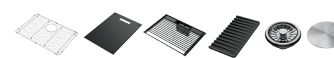

95B9031-27S-GS Gunmetal \$909.99

23" Undermount Single Bowl Sink

Material: 16G Stainless Steel
 Exterior Dimensions: 23"L x 19"W x 9 1/2"D
 Interior Dimensions: 21"L x 16"W x 9"D
 Minimum Cabinet Size: 27"
 Drain Position: Center Rear
 Accessories Included: Bottom Grid, Cutting Board, Drying Mat, Strainer, Strainer Cap

95B9031-23S-SS Stainless Steel \$617.49

27" Undermount Single Bowl Sink

Material: 16G Stainless Steel
 Exterior Dimensions: 27"L x 19"W x 9 1/2"D
 Interior Dimensions: 25"L x 16"W x 9"D
 Minimum Cabinet Size: 30"
 Drain Position: Center Rear
 Accessories Included: Bottom Grid, Cutting Board, Roll-up Dish Rack, Drying Mat, Strainer, Strainer Cap