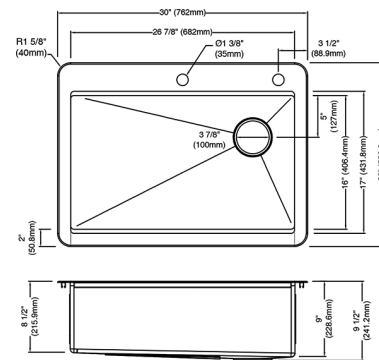

*Only included on certain models.

(SS)

(SS) STAINLESS STEEL

25" Top Mount Single Bowl Sink

Material: 16G Stainless Steel
 Exterior Dimensions: 25"L x 22"W x 9 1/2"D
 Interior Dimensions: 21 7/8"L x 16"W x 9"D
 Minimum Cabinet Size: 27"
 Drain Position: Right Rear
 Accessories Included: Bottom Grid, Cutting Board, Roll-up Dish Rack, Strainer, Strainer Cap

95A932-25S-SS Stainless Steel \$649.99

33" Top Mount Double Bowl Sink

Material: 16G Stainless Steel
 Exterior Dimensions: 33"L x 22"W x 9 1/2"D
 Interior Dimensions: 29 7/8"L x 16"W x 9"D
 Minimum Cabinet Size: 36"
 Drain Position: Center Rear
 Accessories Included: (2) Bottom Grid, Cutting Board, Roll-up Dish Rack, (2) Strainer, (2) Strainer Cap

95A9032-T33D-SS Stainless Steel \$779.99

30" Top Mount Single Bowl Sink

Material: 16G Stainless Steel
 Exterior Dimensions: 30"L x 22"W x 9 1/2"D
 Interior Dimensions: 26 7/8"L x 16"W x 9"D
 Minimum Cabinet Size: 33"
 Drain Position: Right Rear
 Accessories Included: Bottom Grid, Cutting Board, Roll-up Dish Rack, Strainer, Strainer Cap

95A932-30S-SS Stainless Steel \$714.99

17" Undermount Single Bowl Sink

Material: 16G Stainless Steel
 Exterior Dimensions: 17"L x 19"W x 9 1/2"D
 Interior Dimensions: 15"L x 16"W x 9"D
 Minimum Cabinet Size: 21"
 Drain Position: Center Rear
 Accessories Included: Bottom Grid, Cutting Board, Drying Mat, Strainer, Strainer Cap