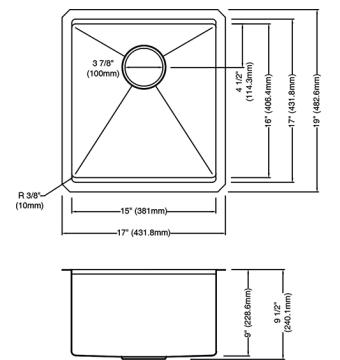

95A9032-T33D-SS Stainless Steel \$779.99

30" Top Mount Single Bowl Sink

Material: 16G Stainless Steel
 Exterior Dimensions: 30"L x 22"W x 9 1/2"D
 Interior Dimensions: 26 7/8"L x 16"W x 9"D
 Minimum Cabinet Size: 33"
 Drain Position: Right Rear
 Accessories Included: Bottom Grid, Cutting Board, Roll-up Dish Rack, Strainer, Strainer Cap

95A932-30S-SS Stainless Steel \$714.99

17" Undermount Single Bowl Sink

Material: 16G Stainless Steel
 Exterior Dimensions: 17"L x 19"W x 9 1/2"D
 Interior Dimensions: 15"L x 16"W x 9"D
 Minimum Cabinet Size: 21"
 Drain Position: Center Rear
 Accessories Included: Bottom Grid, Cutting Board, Drying Mat, Strainer, Strainer Cap

95B9032-17S-SS Stainless Steel \$552.49

33" Top Mount Single Bowl Sink

Material: 16G Stainless Steel
 Exterior Dimensions: 33"L x 22"W x 9 1/2"D
 Interior Dimensions: 29 7/8"L x 16"W x 9"D
 Minimum Cabinet Size: 36"
 Drain Position: Right Rear
 Accessories Included: Bottom Grid, Cutting Board, Roll-up Dish Rack, Strainer, Strainer Cap