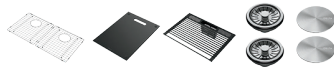

95A9031-T33S-GS Gunmetal \$909.99

30" Top Mount Single Bowl Sink

Material: 16G Stainless Steel
 Exterior Dimensions: 30"L x 22"W x 9 1/2"D
 Interior Dimensions: 27 1/2"L x 16"W x 9"D
 Minimum Cabinet Size: 33"
 Drain Position: Center Rear
 Accessories Included: Bottom Grid, Cutting Board, Roll-up Dish Rack, Strainer, Strainer Cap

95A9031-T30S-GS Gunmetal \$909.99

33" Top Mount Single Bowl Sink

Material: 16G Stainless Steel
 Exterior Dimensions: 33"L x 22"W x 9 1/2"D
 Interior Dimensions: 30 1/2"L x 16"W x 9"D
 Minimum Cabinet Size: 36"
 Drain Position: Center Rear
 Accessories Included: Bottom Grid, Cutting Board, Roll-up Dish Rack, Strainer, Strainer Cap

95A931-33S-SS Stainless Steel \$714.99

33" Top Mount Double Bowl Sink

Material: 16G Stainless Steel
 Exterior Dimensions: 33"L x 22"W x 9 1/2"D
 Interior Dimensions: 30 1/2"L x 16"W x 9"D
 Minimum Cabinet Size: 36"
 Drain Position: Center Rear
 Accessories Included: (2) Bottom Grid, Cutting Board, Roll-up Dish Rack, (2) Strainer, (2) Strainer Cap