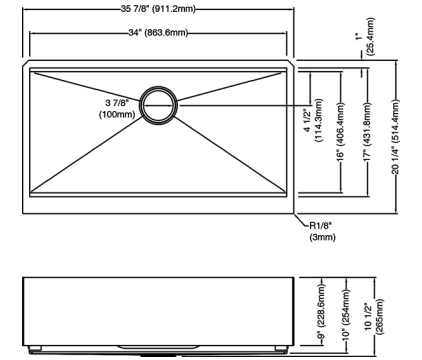

95B9031-32S-GS Gunmetal \$942.49

33" Undermount Double Bowl Sink

Material: 16G Stainless Steel
 Exterior Dimensions: 33"L x 19"W x 9 1/2"D
 Interior Dimensions: 31"L x 16"W x 9"D
 Minimum Cabinet Size: 36"
 Drain Position: Center Rear
 Accessories Included: (2) Bottom Grid, Cutting Board, Roll-up Dish Rack, Drying Mat, (2) Strainer, (2) Strainer Cap

95B931-33D-SS Stainless Steel \$779.99

45" Undermount Single Bowl Sink

Material: 16G Stainless Steel
 Exterior Dimensions: 45"L x 19"W x 10 1/2"D
 Interior Dimensions: 43"L x 16"W x 10"D
 Minimum Cabinet Size: 48"
 Drain Position: Right Rear
 Accessories Included: Cutting Board, Serving Board, Serving Bowl, Colander, Dish Rack, (2) Bottom Grid, Roll-up Dish Rack, Drying Mat, Strainer, Strainer Cap

95BA131-45S-SS Stainless Steel \$1299.99

36" Undermount Apron Front Single Bowl Sink

Material: 16G Stainless Steel
 Exterior Dimensions: 35 7/8"L x 20 1/4"W x 10 1/2"D
 Interior Dimensions: 31"L x 16"W x 10"D
 Minimum Cabinet Size: 39"
 Drain Position: Center Rear
 Accessories Included: Bottom Grid, Cutting Board, Roll-up Dish Rack, Strainer, Strainer Cap

95C9031-36S-SS Stainless Steel \$909.99

30" Undermount Apron Front Single Bowl Sink

Material: 16G Stainless Steel
 Exterior Dimensions: 29 7/8"L x 20 1/4"W x 10 1/2"D
 Interior Dimensions: 28"L x 16"W x 10"D
 Minimum Cabinet Size: 33"
 Drain Position: Center Rear
 Accessories Included: Bottom Grid, Cutting Board, Roll-up Dish Rack, Strainer, Strainer Cap