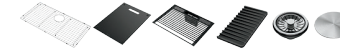

95B931-27S-SS Stainless Steel \$714.99

30" Undermount Single Bowl Sink

Material: 16G Stainless Steel
 Exterior Dimensions: 30"L x 19"W x 9 1/2"D
 Interior Dimensions: 28"L x 16"W x 9"D
 Minimum Cabinet Size: 33"
 Drain Position: Center Rear
 Accessories Included: Bottom Grid, Cutting Board, Roll-up Dish Rack, Drying Mat, Strainer, Strainer Cap

95B9031-30S-GS Gunmetal \$942.49

32" Undermount Single Bowl Sink

Material: 16G Stainless Steel
 Exterior Dimensions: 32"L x 19"W x 9 1/2"D
 Interior Dimensions: 30"L x 16"W x 9"D
 Minimum Cabinet Size: 36"
 Drain Position: Center Rear
 Accessories Included: Bottom Grid, Cutting Board, Roll-up Dish Rack, Drying Mat, Strainer, Strainer Cap