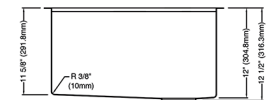

Material: 16G Stainless Steel
Exterior Dimensions: 24"L x 19"W x 12 1/2"D
Interior Dimensions: 22"L x 16"W x 12"D
Minimum Cabinet Size: 27"
Drain Position: Right Rear
Accessories Included: Bottom Grid, Cutting Board, Drying Mat, Strainer, Strainer Cap

95B9132-24SL-SS Stainless Steel $682.49