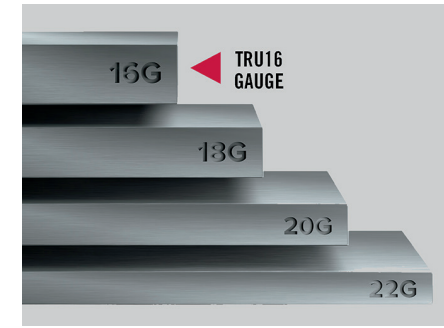

TRU16™ GAUGE STAINLESS STEEL

Engineered for long-lasting durability with heavy-duty high-performance TRU16™ gauge steel that stands up to everyday needs with resistance to dents and damage.