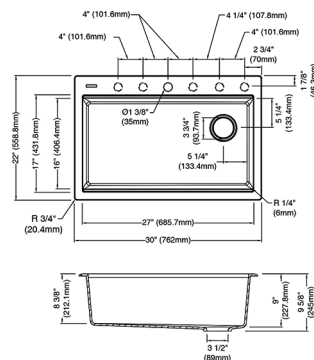

75A933-33S-DG Dark Grey \$779.99

30" Top Mount Single Bowl Sink

Material: Granite Composite
 Exterior Dimensions: 30"L x 22"W x 9 5/8"D
 Interior Dimensions: 27"L x 16"W x 9"D
 Minimum Cabinet Size: 33"
 Drain Position: Right Rear
 Accessories Included: Cutting Board, Roll-up Dish Rack, Strainer

75A933-30S-BL Black \$779.99

33" Top Mount Single Bowl Sink

Material: Granite Composite
 Exterior Dimensions: 33"L x 22"W x 9 5/8"D
 Interior Dimensions: 30"L x 16"W x 9"D
 Minimum Cabinet Size: 36"
 Drain Position: Right Rear
 Accessories Included: Cutting Board, Roll-up Dish Rack, Strainer