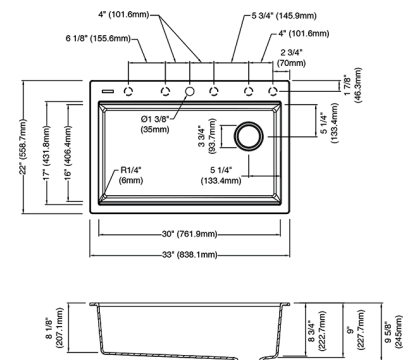

Material: Granite Composite
Exterior Dimensions: 33"L x 22"W x 9 5/8"D
Interior Dimensions: 30"L x 16"W x 9"D
Minimum Cabinet Size: 36"
Drain Position: Right Rear
Accessories Included: Cutting Board, Roll-up Dish Rack, Strainer

75A933-33S-BL Black $779.99