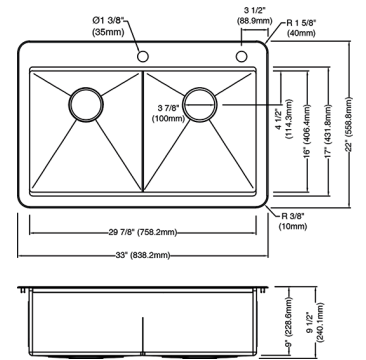

95A9031-T25S-GS Gunmetal \$844.99

30" Top Mount Single Bowl Sink

Material: 16G Stainless Steel
 Exterior Dimensions: 30"L x 22"W x 9 1/2"D
 Interior Dimensions: 27 1/2"L x 16"W x 9"D
 Minimum Cabinet Size: 33"
 Drain Position: Center Rear
 Accessories Included: Bottom Grid, Cutting Board, Roll-up Dish Rack, Strainer, Strainer Cap

*Only included on certain models.

(SS)

(SS) STAINLESS STEEL

25" Top Mount Single Bowl Sink

Material: 16G Stainless Steel
 Exterior Dimensions: 25"L x 22"W x 9 1/2"D
 Interior Dimensions: 21 7/8"L x 16"W x 9"D
 Minimum Cabinet Size: 27"
 Drain Position: Right Rear
 Accessories Included: Bottom Grid, Cutting Board, Roll-up Dish Rack, Strainer, Strainer Cap

95A932-25S-SS Stainless Steel \$649.99

33" Top Mount Double Bowl Sink

Material: 16G Stainless Steel
 Exterior Dimensions: 33"L x 22"W x 9 1/2"D
 Interior Dimensions: 29 7/8"L x 16"W x 9"D
 Minimum Cabinet Size: 36"
 Drain Position: Center Rear
 Accessories Included: (2) Bottom Grid, Cutting Board, Roll-up Dish Rack, (2) Strainer, (2) Strainer Cap

95A9032-T33D-SS Stainless Steel \$779.99

30" Top Mount Single Bowl Sink

Material: 16G Stainless Steel
 Exterior Dimensions: 30"L x 22"W x 9 1/2"D
 Interior Dimensions: 26 7/8"L x 16"W x 9"D
 Minimum Cabinet Size: 33"
 Drain Position: Right Rear
 Accessories Included: Bottom Grid, Cutting Board, Roll-up Dish Rack, Strainer, Strainer Cap