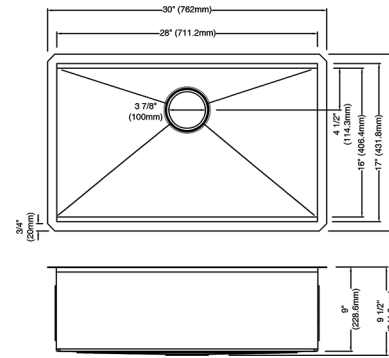

95B9031-23S-SS Stainless Steel \$617.49

27" Undermount Single Bowl Sink

Material: 16G Stainless Steel
 Exterior Dimensions: 27"L x 19"W x 9 1/2"D
 Interior Dimensions: 25"L x 16"W x 9"D
 Minimum Cabinet Size: 30"
 Drain Position: Center Rear
 Accessories Included: Bottom Grid, Cutting Board, Roll-up Dish Rack, Drying Mat, Strainer, Strainer Cap

95B931-27S-SS Stainless Steel \$714.99

30" Undermount Single Bowl Sink

Material: 16G Stainless Steel
 Exterior Dimensions: 30"L x 19"W x 9 1/2"D
 Interior Dimensions: 28"L x 16"W x 9"D
 Minimum Cabinet Size: 33"
 Drain Position: Center Rear
 Accessories Included: Bottom Grid, Cutting Board, Roll-up Dish Rack, Drying Mat, Strainer, Strainer Cap

95B9031-30S-GS Gunmetal \$942.49

32" Undermount Single Bowl Sink

Material: 16G Stainless Steel
 Exterior Dimensions: 32"L x 19"W x 9 1/2"D
 Interior Dimensions: 30"L x 16"W x 9"D
 Minimum Cabinet Size: 36"
 Drain Position: Center Rear
 Accessories Included: Bottom Grid, Cutting Board, Roll-up Dish Rack, Drying Mat, Strainer, Strainer Cap

95B931-32S-SS Stainless Steel \$747.49

30" Undermount Single Bowl Sink

Material: 16G Stainless Steel
 Exterior Dimensions: 30"L x 19"W x 9 1/2"D
 Interior Dimensions: 28"L x 16"W x 9"D
 Minimum Cabinet Size: 33"
 Drain Position: Center Rear
 Accessories Included: Bottom Grid, Cutting Board, Roll-up Dish Rack, Drying Mat, Strainer, Strainer Cap