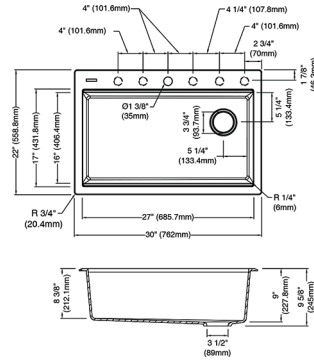

Material: Granite Composite
Exterior Dimensions: 30"L x 22"W x 9 5/8"D
Interior Dimensions: 27"L x 16"W x 9"D
Minimum Cabinet Size: 33"
Drain Position: Right Rear
Accessories Included: Cutting Board, Roll-up Dish Rack, Strainer

75A933-30S-WH White $779.99