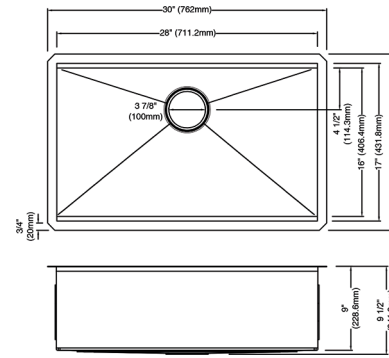

95B9031-30S-GS Gunmetal \$942.49

32" Undermount Single Bowl Sink

Material: 16G Stainless Steel
 Exterior Dimensions: 32"L x 19"W x 9 1/2"D
 Interior Dimensions: 30"L x 16"W x 9"D
 Minimum Cabinet Size: 36"
 Drain Position: Center Rear
 Accessories Included: Bottom Grid, Cutting Board, Roll-up Dish Rack, Drying Mat, Strainer, Strainer Cap

95B931-32S-SS Stainless Steel \$747.49

30" Undermount Single Bowl Sink

Material: 16G Stainless Steel
 Exterior Dimensions: 30"L x 19"W x 9 1/2"D
 Interior Dimensions: 28"L x 16"W x 9"D
 Minimum Cabinet Size: 33"
 Drain Position: Center Rear
 Accessories Included: Bottom Grid, Cutting Board, Roll-up Dish Rack, Drying Mat, Strainer, Strainer Cap

95B931-30S-SS Stainless Steel \$747.49

33" Undermount Double Bowl Sink

Material: 16G Stainless Steel
 Exterior Dimensions: 33"L x 19"W x 9 1/2"D
 Interior Dimensions: 31"L x 16"W x 9"D
 Minimum Cabinet Size: 36"
 Drain Position: Center Rear
 Accessories Included: (2) Bottom Grid, Cutting Board, Roll-up Dish Rack, Drying Mat, (2) Strainer, (2) Strainer Cap

95B9031-33D-GS Gunmetal \$974.99

32" Undermount Single Bowl Sink

Material: 16G Stainless Steel
 Exterior Dimensions: 32"L x 19"W x 9 1/2"D
 Interior Dimensions: 30"L x 16"W x 9"D
 Minimum Cabinet Size: 36"
 Drain Position: Center Rear
 Accessories Included: Bottom Grid, Cutting Board, Roll-up Dish Rack, Drying Mat, Strainer, Strainer Cap