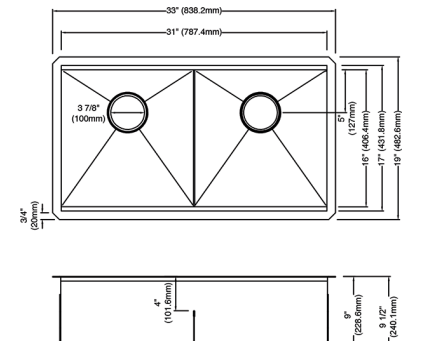

Material: 16G Stainless Steel
Exterior Dimensions: 33"L x 19"W x 9 1/2"D
Interior Dimensions: 31"L x 16"W x 9"D
Minimum Cabinet Size: 36"
Drain Position: Center Rear
Accessories Included: (2) Bottom Grid, Cutting Board, Roll-up Dish Rack, Drying Mat, (2) Strainer, (2) Strainer Cap

95B931-33D-SS Stainless Steel $779.99