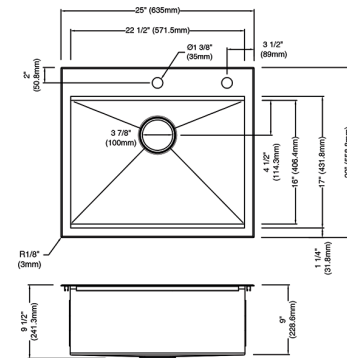

95A9031-T25S-GS Gunmetal \$844.99

30" Top Mount Single Bowl Sink

Material: 16G Stainless Steel
 Exterior Dimensions: 30"L x 22"W x 9 1/2"D
 Interior Dimensions: 27 1/2"L x 16"W x 9"D
 Minimum Cabinet Size: 33"
 Drain Position: Center Rear
 Accessories Included: Bottom Grid, Cutting Board, Roll-up Dish Rack, Strainer, Strainer Cap

95A931-30S-SS Stainless Steel \$714.99

25" Top Mount Single Bowl Sink

Material: 16G Stainless Steel
 Exterior Dimensions: 25"L x 22"W x 9 1/2"D
 Interior Dimensions: 22 1/2"L x 16"W x 9"D
 Minimum Cabinet Size: 27"
 Drain Position: Center Rear
 Accessories Included: Bottom Grid, Cutting Board, Roll-up Dish Rack, Strainer, Strainer Cap

95A931-25S-SS Stainless Steel \$649.99

33" Top Mount Single Bowl Sink

Material: 16G Stainless Steel
 Exterior Dimensions: 33"L x 22"W x 9 1/2"D
 Interior Dimensions: 30 1/2"L x 16"W x 9"D
 Minimum Cabinet Size: 36"
 Drain Position: Center Rear
 Accessories Included: Bottom Grid, Cutting Board, Roll-up Dish Rack, Strainer, Strainer Cap