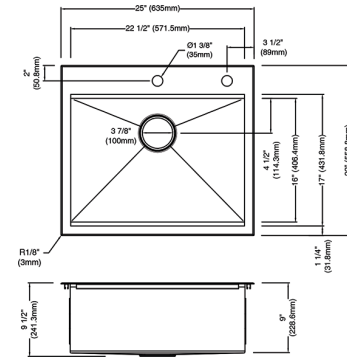

*Only included on certain models.

(GS)

(SS)

(GS) GUNMETAL PVD
(SS) STAINLESS STEEL

25" Top Mount Single Bowl Sink

Material: 16G Stainless Steel
 Exterior Dimensions: 25"L x 22"W x 9 1/2"D
 Interior Dimensions: 22 1/2"L x 16"W x 9"D
 Minimum Cabinet Size: 27"
 Drain Position: Center Rear
 Accessories Included: Bottom Grid, Cutting Board, Roll-up Dish Rack, Strainer, Strainer Cap

95A9031-T25S-GS Gunmetal \$844.99

30" Top Mount Single Bowl Sink

Material: 16G Stainless Steel
 Exterior Dimensions: 30"L x 22"W x 9 1/2"D
 Interior Dimensions: 27 1/2"L x 16"W x 9"D
 Minimum Cabinet Size: 33"
 Drain Position: Center Rear
 Accessories Included: Bottom Grid, Cutting Board, Roll-up Dish Rack, Strainer, Strainer Cap

95A931-30S-SS Stainless Steel \$714.99

25" Top Mount Single Bowl Sink

Material: 16G Stainless Steel
 Exterior Dimensions: 25"L x 22"W x 9 1/2"D
 Interior Dimensions: 22 1/2"L x 16"W x 9"D
 Minimum Cabinet Size: 27"
 Drain Position: Center Rear
 Accessories Included: Bottom Grid, Cutting Board, Roll-up Dish Rack, Strainer, Strainer Cap