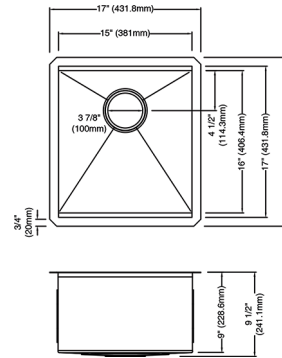

95A931-33S-SS Stainless Steel \$714.99

33" Top Mount Double Bowl Sink

Material: 16G Stainless Steel
 Exterior Dimensions: 33"L x 22"W x 9 1/2"D
 Interior Dimensions: 30 1/2"L x 16"W x 9"D
 Minimum Cabinet Size: 36"
 Drain Position: Center Rear
 Accessories Included: (2) Bottom Grid, Cutting Board, Roll-up Dish Rack, (2) Strainer, (2) Strainer Cap

95A931-33D-SS Stainless Steel \$779.99

24" Undermount Single Bowl Laundry Sink

Material: 16G Stainless Steel
 Exterior Dimensions: 24"L x 19"W x 12 1/2"D
 Interior Dimensions: 22"L x 16"W x 12"D
 Minimum Cabinet Size: 27"
 Drain Position: Center Rear
 Accessories Included: Bottom Grid, Cutting Board, Drying Mat, Strainer, Strainer Cap

95B9031-24SL-SS Stainless Steel \$682.49

17" Undermount Single Bowl Sink

Material: 16G Stainless Steel
 Exterior Dimensions: 17"L x 19"W x 9 1/2"D
 Interior Dimensions: 15"L x 16"W x 9"D
 Minimum Cabinet Size: 21"
 Drain Position: Center Rear
 Accessories Included: Bottom Grid, Cutting Board, Drying Mat, Strainer, Strainer Cap

95B9031-17S-SS Stainless Steel \$552.49

27" Undermount Single Bowl Sink

Material: 16G Stainless Steel
 Exterior Dimensions: 27"L x 19"W x 9 1/2"D
 Interior Dimensions: 25"L x 16"W x 9"D
 Minimum Cabinet Size: 30"
 Drain Position: Center Rear
 Accessories Included: Bottom Grid, Cutting Board, Roll-up Dish Rack, Drying Mat, Strainer, Strainer Cap