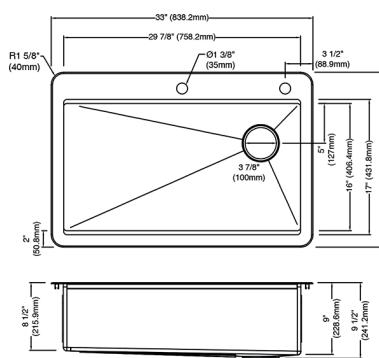

95A9031-T25S-GS Gunmetal \$844.99

30" Top Mount Single Bowl Sink

Material: 16G Stainless Steel
 Exterior Dimensions: 30"L x 22"W x 9 1/2"D
 Interior Dimensions: 27 1/2"L x 16"W x 9"D
 Minimum Cabinet Size: 33"
 Drain Position: Center Rear
 Accessories Included: Bottom Grid, Cutting Board, Roll-up Dish Rack, Strainer, Strainer Cap

95A932-30S-SS Stainless Steel \$714.99

17" Undermount Single Bowl Sink

Material: 16G Stainless Steel
 Exterior Dimensions: 17"L x 19"W x 9 1/2"D
 Interior Dimensions: 15"L x 16"W x 9"D
 Minimum Cabinet Size: 21"
 Drain Position: Center Rear
 Accessories Included: Bottom Grid, Cutting Board, Drying Mat, Strainer, Strainer Cap

95B9032-17S-SS Stainless Steel \$552.49

33" Top Mount Single Bowl Sink

Material: 16G Stainless Steel
 Exterior Dimensions: 33"L x 22"W x 9 1/2"D
 Interior Dimensions: 29 7/8"L x 16"W x 9"D
 Minimum Cabinet Size: 36"
 Drain Position: Right Rear
 Accessories Included: Bottom Grid, Cutting Board, Roll-up Dish Rack, Strainer, Strainer Cap

95A932-33S-SS Stainless Steel \$714.99

23" Undermount Single Bowl Sink

Material: 16G Stainless Steel
 Exterior Dimensions: 23"L x 19"W x 9 1/2"D
 Interior Dimensions: 21"L x 16"W x 9"D
 Minimum Cabinet Size: 27"
 Drain Position: Right Rear
 Accessories Included: Bottom Grid, Cutting Board, Drying Mat, Strainer, Strainer Cap