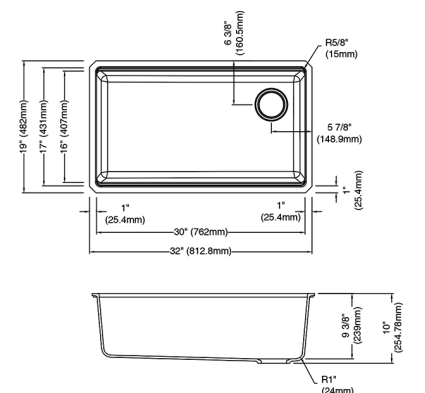

Material: Granite Composite
Exterior Dimensions: 32"L x 19"W x 10"D
Interior Dimensions: 30"L x 16"W x 9 3/8"D
Minimum Cabinet Size: 36"
Drain Position: Right Rear
Accessories Included: Cutting Board, Roll-up Dish Rack, Drying Mat, Strainer

75B933-33S-BL Black $812.49