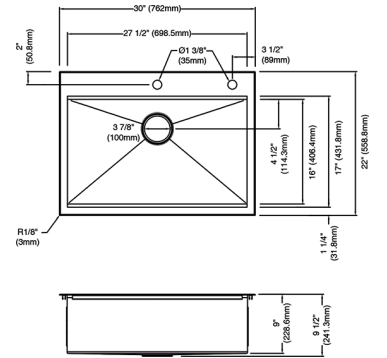

*Only included on certain models.

(GS)

(SS)

(GS) GUNMETAL PVD
(SS) STAINLESS STEEL

25" Top Mount Single Bowl Sink

Material: 16G Stainless Steel
 Exterior Dimensions: 25"L x 22"W x 9 1/2"D
 Interior Dimensions: 22 1/2"L x 16"W x 9"D
 Minimum Cabinet Size: 27"
 Drain Position: Center Rear
 Accessories Included: Bottom Grid, Cutting Board, Roll-up Dish Rack, Strainer, Strainer Cap

95A9031-T25S-GS Gunmetal \$844.99

30" Top Mount Single Bowl Sink

Material: 16G Stainless Steel
 Exterior Dimensions: 30"L x 22"W x 9 1/2"D
 Interior Dimensions: 27 1/2"L x 16"W x 9"D
 Minimum Cabinet Size: 33"
 Drain Position: Center Rear
 Accessories Included: Bottom Grid, Cutting Board, Roll-up Dish Rack, Strainer, Strainer Cap

95A931-30S-SS Stainless Steel \$714.99

25" Top Mount Single Bowl Sink

Material: 16G Stainless Steel
 Exterior Dimensions: 25"L x 22"W x 9 1/2"D
 Interior Dimensions: 22 1/2"L x 16"W x 9"D
 Minimum Cabinet Size: 27"
 Drain Position: Center Rear
 Accessories Included: Bottom Grid, Cutting Board, Roll-up Dish Rack, Strainer, Strainer Cap

95A931-25S-SS Stainless Steel \$649.99

33" Top Mount Single Bowl Sink

Material: 16G Stainless Steel
 Exterior Dimensions: 33"L x 22"W x 9 1/2"D
 Interior Dimensions: 30 1/2"L x 16"W x 9"D
 Minimum Cabinet Size: 36"
 Drain Position: Center Rear
 Accessories Included: Bottom Grid, Cutting Board, Roll-up Dish Rack, Strainer, Strainer Cap