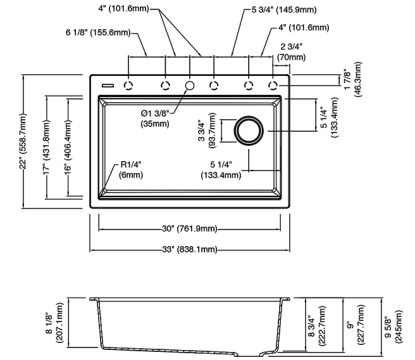

75A933-30S-WH White \$779.99

33" Top Mount Single Bowl Sink

Material: Granite Composite
 Exterior Dimensions: 33"L x 22"W x 9 5/8"D
 Interior Dimensions: 30"L x 16"W x 9"D
 Minimum Cabinet Size: 36"
 Drain Position: Right Rear
 Accessories Included: Cutting Board, Roll-up Dish Rack, Strainer

75A933-33S-WH White \$779.99

30" Top Mount Single Bowl Sink

Material: Granite Composite
 Exterior Dimensions: 30"L x 22"W x 9 5/8"D
 Interior Dimensions: 27"L x 16"W x 9"D
 Minimum Cabinet Size: 33"
 Drain Position: Right Rear
 Accessories Included: Cutting Board, Roll-up Dish Rack, Strainer