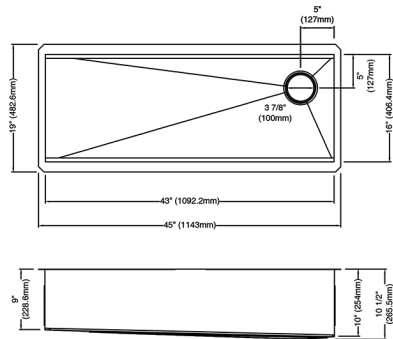

Material: 16G Stainless Steel
Exterior Dimensions: 45"L x 19"W x 10 1/2"D
Interior Dimensions: 43"L x 16"W x 10"D
Minimum Cabinet Size: 48"
Drain Position: Right Rear
Accessories Included: Cutting Board, Serving Board, Serving Bowl, Colander, Dish Rack, (2) Bottom Grid, Roll-up Dish Rack, Drying Mat, Strainer, Strainer Cap

95BA131-45S-SS Stainless Steel $1299.99