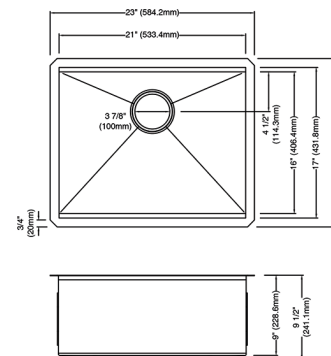

95B9031-17S-SS Stainless Steel \$552.49

27" Undermount Single Bowl Sink

Material: 16G Stainless Steel
 Exterior Dimensions: 27"L x 19"W x 9 1/2"D
 Interior Dimensions: 25"L x 16"W x 9"D
 Minimum Cabinet Size: 30"
 Drain Position: Center Rear
 Accessories Included: Bottom Grid, Cutting Board, Roll-up Dish Rack, Drying Mat, Strainer, Strainer Cap

95B9031-27S-GS Gunmetal \$909.99

23" Undermount Single Bowl Sink

Material: 16G Stainless Steel
 Exterior Dimensions: 23"L x 19"W x 9 1/2"D
 Interior Dimensions: 21"L x 16"W x 9"D
 Minimum Cabinet Size: 27"
 Drain Position: Center Rear
 Accessories Included: Bottom Grid, Cutting Board, Drying Mat, Strainer, Strainer Cap

95B9031-23S-SS Stainless Steel \$617.49

27" Undermount Single Bowl Sink

Material: 16G Stainless Steel
 Exterior Dimensions: 27"L x 19"W x 9 1/2"D
 Interior Dimensions: 25"L x 16"W x 9"D
 Minimum Cabinet Size: 30"
 Drain Position: Center Rear
 Accessories Included: Bottom Grid, Cutting Board, Roll-up Dish Rack, Drying Mat, Strainer, Strainer Cap

95B931-27S-SS Stainless Steel \$714.99

30" Undermount Single Bowl Sink

Material: 16G Stainless Steel
 Exterior Dimensions: 30"L x 19"W x 9 1/2"D
 Interior Dimensions: 28"L x 16"W x 9"D
 Minimum Cabinet Size: 33"
 Drain Position: Center Rear
 Accessories Included: Bottom Grid, Cutting Board, Roll-up Dish Rack, Drying Mat, Strainer, Strainer Cap