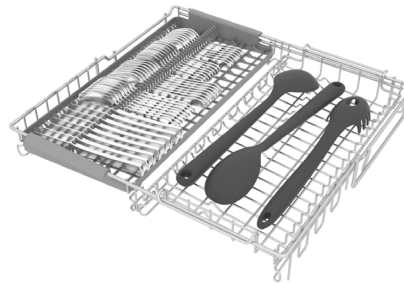

PowerControl™ spray arm enhances **PrecisionWash®** performance by allowing you to select which areas get a targeted clean—no matter where you load your dishes. So even your most challenging dishes get the deepest clean possible.

Get even more flexibility and capacity with Smart Load rack.

This 3rd rack features removable, portable inserts with ample capacity for both silverware and deeper items, making loading and unloading a breeze