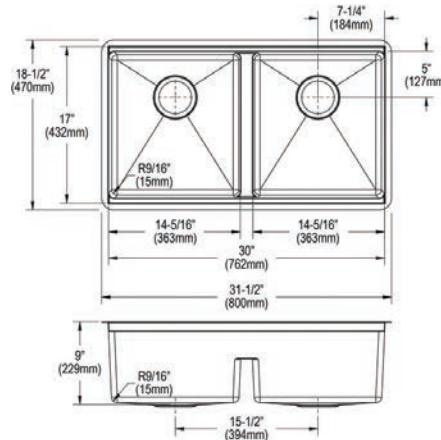

Elkay Crosstown 18 Gauge Workstation Stainless Steel 31-1/2" x 18-1/2" x 9" Equal Double Bowl Sink Kit with Aqua Divide

Includes: Two CTXBG1314 bottom grids, LKC0717SS colander, LKCB1217AC Cutting Board, LKDR1317RU drying rack, LKDR0717SS drying rack, two LKDD drains

Ship dims: 37-3/16" x 25-13/16" x 12-1/2"

Approx. ship weight: 46 lbs.

ECTRUF30179R

- Dimensions: 35-7/8" x 20-1/4" x 9"
- 18 gauge
- Polished Satin finish
- 3-1/2" (89mm) drain opening
- Sound deadening: Full spray sides and bottom with Sides and Bottom pads
- 36" minimum cabinet size