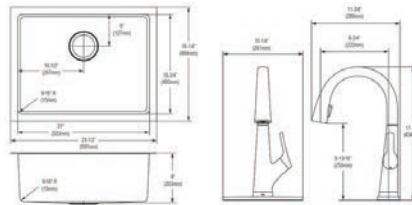

Includes: LKAV7051FCR Faucet with filter included, LKDD Drain, CTXOBG1914 Bottom Grid

Extended Lead Time

Optional Accessories

Drain

LK35

Ship dims: 30-7/16" x 26-1/16" x 12-1/16"

Approx. ship weight: 29 lbs.

EFRU21169W

Elkay Crosstown 16 Gauge Workstation Stainless Steel 22-1/2" x 18-1/2" x 8-3/4" Single Bowl Undermount Sink Kit

- Dimensions: 22-1/2" x 18-1/2" x 9"
- 16 gauge
- Polished Satin finish
- 3-1/2" (89mm) drain opening
- Sound deadening: Full spray sides and bottom with Sides and Bottom pads
- 24" minimum cabinet size