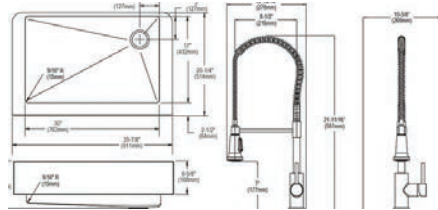

Includes: Custom fit bottom grid CTXBG2916, deep strainer drain LKDD and faucet LKAV2061CR

Optional Accessories

Bottom grid

CTXBG2916

Drain

LKDD

Ship dims: 38-3/4" x 28-3/8" x 11-1/4"
Approx. ship weight: 52 lbs.