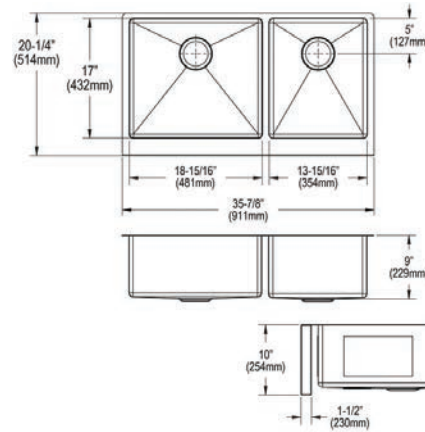

Includes: CTXFBG1316 bottom grid, CTXFBG1816 bottom grid, two LKDD deep strainer drains

Ship dims: 40" x 25" x 12"

Approx. ship weight: 59 lbs.

EFRUFF24179RW

Elkay Crosstown 16 Gauge Workstation Stainless Steel 25-7/8" x 20-1/4" x 9-7/16" Single Bowl Farmhouse Sink Kit

- Dimensions: 25-7/8" x 20-1/4" x 10"
- 16 gauge
- Polished Satin finish
- 3-1/2" (89mm) drain opening
- Sound deadening: Full spray sides and bottom with Sides and Bottom pads
- 27" minimum cabinet size