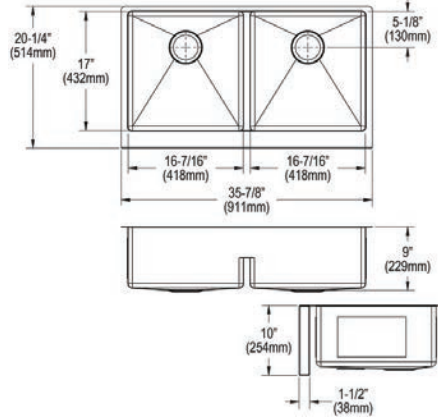

EFRUFFA3417DBG

Elkay Crosstown 16 Gauge Stainless Steel 35-7/8" x 20-1/4" x 9" Equal Double Bowl Tall Farmhouse Sink Kit with Aqua Divide

- Dimensions: 35-7/8" x 20-1/4" x 10"
- 16 gauge
- Polished Satin finish
- 3-1/2" (89mm) drain opening
- Sound deadening: Full spray sides and bottom with Sides and Bottom pads
- 36" minimum cabinet size

Includes: two CTXFBG1516 bottom grids, two LKDD deep strainer drains

Ship dims: 40" x 25" x 12"

Approx. ship weight: 59 lbs.