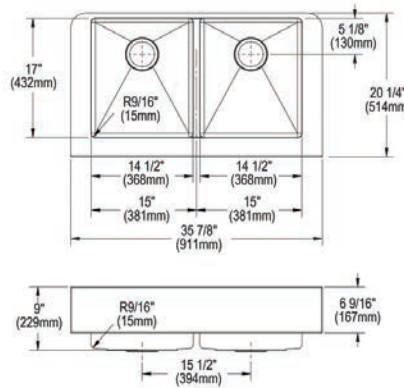

ECTRUF32179

Elkay Crosstown 18 Gauge Stainless Steel 35-7/8" x 20-1/4" x 9" Equal Double Bowl Farmhouse Sink with Aqua Divide

Special Note: Aqua Divide height: 4-11/16" (119mm)

Optional Accessories

Bottom grid

CTXBG1316

Drain

LK35

LK99S

LKDD

Ship dims: 38-3/4" x 28-3/8" x 11-1/4"

Approx. ship weight: 42 lbs.

- •Dimensions: 35-7/8" x 20-1/4" x 9"
- •18 gauge
- •Polished Satin finish
- •3-1/2" (89mm) drain opening
- •Sound deadening: Full spray sides and bottom with Sides and Bottom pads
- •36" minimum cabinet size

ECTRUF32179C

Elkay Crosstown 18 Gauge Stainless Steel 35-7/8" x 20-1/4" x 9" Equal Double Bowl Farmhouse Sink Kit with Aqua Divide