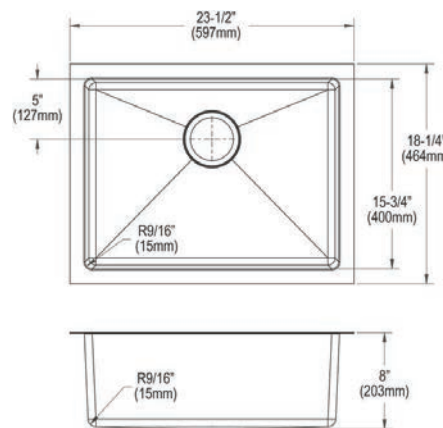

Optional Accessories

Bottom grid

CTXOBG1914

Drain

LK35

LKDD

Ship dims: 19-15/16" x 12-13/16" x 29-7/8"

Approx. ship weight: 24 lbs.