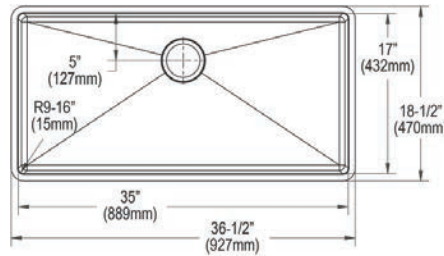

ECTRU35179TC

Elkay Crosstown 18 Gauge Stainless Steel 36-1/2" x 18-1/2" x 9" Single Bowl Undermount Sink Kit

Includes: Custom fit bottom grid, deep strainer drain.

Optional Accessories

Cutting board

LKCBF17HW

Ship dims: 44-5/8" x 26-1/16" x 10-1/16"

Approx. ship weight: 42 lbs.

- Dimensions: 36-1/2" x 18-1/2" x 9"
- 18 gauge
- Polished Satin finish
- 3-1/2" (89mm) drain opening
- Sound deadening: Full spray sides and bottom with Sides and Bottom pads
- 39" minimum cabinet size