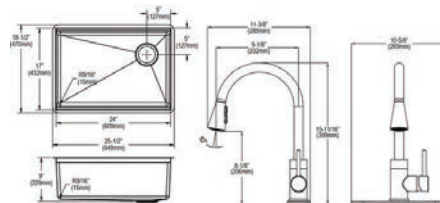

ECTRU24169RTFCW

Elkay Crosstown 18 Gauge Workstation Stainless Steel 25-1/2" x 18-1/2" x 9" Single Bowl Undermount Sink & Faucet Kit

Includes: Bottom grid CTXBG2214, cutting board LKCB1217AC drain LKDD, drying rack LKDR0717SS, drying rack LKD1317RU, colander LKC0717SS and faucet LKAV3031CR

Optional Accessories

Bottom grid

CTXBG2214

Cutting board

LKCB1217AC

Rinsing basket

LKDR1317RU

LKDR0717SS

Drain

LKDD

Ship dims: 30-1/8" x 25-13/16" x 12-7/8"

Approx. ship weight: 49 lbs.

- Dimensions: 25-1/2" x 18-1/2" x 9"
- 16 gauge
- Polished Satin finish
- 3-1/2" (89mm) drain opening
- Sound deadening: Full spray sides and bottom with Sides and Bottom pads
- 30" minimum cabinet size