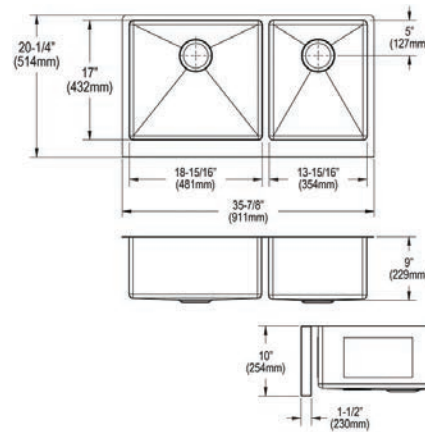

EFRUFF23417

Elkay Crosstown 16 Gauge Stainless Steel 35-7/8" x 20-1/4" x 9" Double Bowl Tall Farmhouse Sink

- Dimensions: 35-7/8" x 20-1/4" x 10"
- 16 gauge
- Polished Satin finish
- 3-1/2" (89mm) drain opening
- Sound deadening: Full spray sides and bottom with Sides and Bottom pads
- 36" minimum cabinet size

Optional Accessories

Bottom grid

- CTXFBG1316
- CTXFBG1816

Drain

- LK35
- LK99
- LKDD

Ship dims: 40" x 25" x 12"

Approx. ship weight: 45 lbs.

EFRUFF23417DBG

Elkay Crosstown 16 Gauge Stainless Steel 35-7/8" x 20-1/4" x 9" Double Bowl Tall Farmhouse Sink Kit

- Dimensions: 35-7/8" x 20-1/4" x 10"
- 16 gauge
- Polished Satin finish
- 3-1/2" (89mm) drain opening
- Sound deadening: Full spray sides and bottom with Sides and Bottom pads
- 36" minimum cabinet size