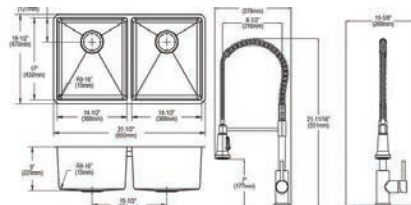

Elkay Crosstown 18 Gauge Stainless Steel 31-1/2" x 18-1/2" x 9" Equal Double Bowl Undermount Sink & Faucet Kit with Drain

Includes: 2x Deep strainer drain LKDD and faucet LKAV2061MBCR

Optional Accessories

Drain

LKDD

Ship dims: 38-9/16" x 25-3/16" x 10-13/16"

Approx. ship weight: 47 lbs.

- Dimensions: 31-1/2" x 18-1/2" x 9"
- 18 gauge
- Polished Satin finish
- 3-1/2" (89mm) drain opening
- Sound deadening: Full spray sides and bottom with Sides and Bottom pads
- 36" minimum cabinet size