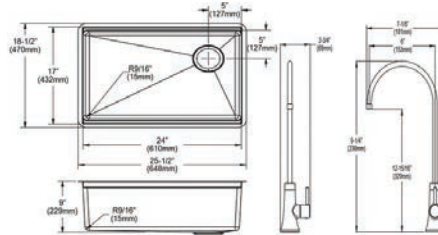

Elkay Crosstown 16 Gauge Workstation Stainless Steel 25-1/2" x 18-1/2" x 9" Single Bowl Undermount Sink Kit with Filtered Beverage Faucet

- Dimensions: 25-1/2" x 18-1/2" x 9"
- 16 gauge
- Stainless Steel finish
- 3-1/2" (89mm) drain opening
- Sound deadening: Full spray sides and bottom with Sides and Bottom pads
- 30" minimum cabinet size