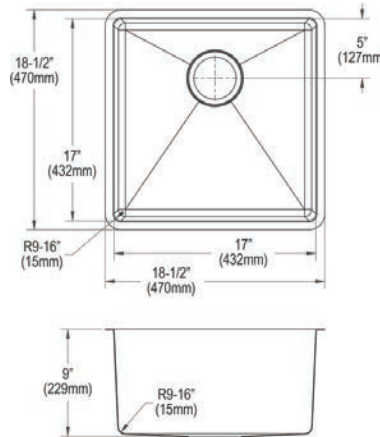

Cutting board

LKCBF17HW

Ship dims: 26-1/16" x 24" x 12-1/16"

Approx. ship weight: 22 lbs.

ECTRU12179TFCBC

- Dimensions: 13-1/2" x 18-1/2" x 9"
- 18 gauge
- Polished Satin finish
- 3-1/2" (89mm) drain opening
- Sound deadening: Full spray sides and bottom with Sides and Bottom pads
- 18" minimum cabinet size

Drain

LKDD

Ship dims: 30-11/16" x 26-1/4" x 14"

Approx. ship weight: 24 lbs.

ECTRU17179T

Elkay Crosstown 18 Gauge Stainless Steel 18-1/2" x 18-1/2" x 9" Single Bowl Undermount Sink

- Dimensions: 18-1/2" x 18-1/2" x 9"
- 18 gauge
- Polished Satin finish
- 3-1/2" (89mm) drain opening
- Sound deadening: Full spray sides and bottom with Sides and Bottom pads
- 24" minimum cabinet size

Optional Accessories

Bottom grid

CTXBG1514

Drain

LK35

LKDD

Ship dims: 25-9/16" x 25-9/16" x 10-13/16"

Approx. ship weight: 25 lbs.