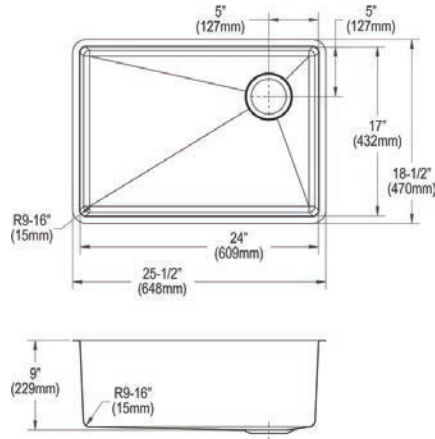

Optional Accessories

Bottom grid

CTXBG2215

Drain

LK35

LKDD

Ship dims: 32-11/16" x 25-9/16" x 10-13/16"
Approx. ship weight: 31 lbs.

ECTRU24179RTC

Elkay Crosstown 18 Gauge Stainless Steel 25-1/2" x 18-1/2" x 9" Single Bowl Undermount Sink Kit

- Dimensions: 25-1/2" x 18-1/2" x 9"
- 18 gauge
- Polished Satin finish
- 3-1/2" (89mm) drain opening
- Sound deadening: Full spray sides and bottom with Sides and Bottom pads
- 30" minimum cabinet size