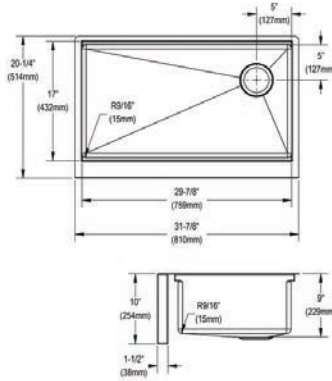

EFRUFF30179RW

Elkay Crosstown 16 Gauge Workstation Stainless Steel 31-7/8" x 20-1/4" x 9-7/16" Single Bowl Farmhouse Sink Kit

- Dimensions: 31-7/8" x 20-1/4" x 10"
- 16 gauge
- Polished Satin finish
- 3-1/2" (89mm) drain opening
- Sound deadening: Full spray sides and bottom with Sides and Bottom pads
- 33" minimum cabinet size

Includes: LKDD Drain, CTXBG2814 Bottom Grid, LKCB1217AC Cutting Board, LKC0717SS Colander, LKDR13174RU Roll-up Drying Rack, LKDR0717SS Drying Rack

Special Note: Reserve Selection products are sold exclusively, in store and online, through authorized wholesalers.

Optional Accessories

Bottom grid

CTXBG2814

Cutting board

LKCB1217AC

Rinsing basket

LKDR1317RU

Drain

LKDD

Ship dims: 37" x 27" x 12"

Approx. ship weight: 59 lbs.

EFRUFF33179RW

Elkay Crosstown 16 Gauge Workstation Stainless Steel 34-7/8" x 20-1/4" x 9-7/16" Single Bowl Farmhouse Sink Kit

- Dimensions: 34-7/8" x 20-1/4" x 10"
- 16 gauge
- Polished Satin finish
- 3-1/2" (89mm) drain opening
- Sound deadening: Full spray sides and bottom with Sides and Bottom pads
- 36" minimum cabinet size