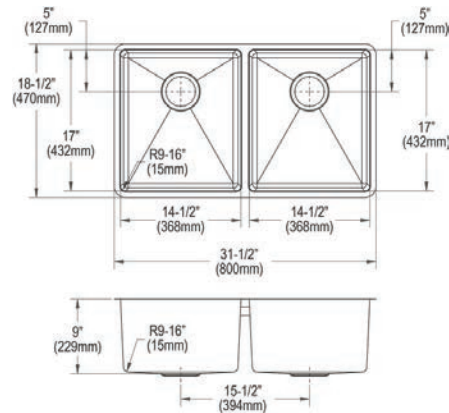

ECTRU31179T

- Dimensions: 31-1/2" x 18-1/2" x 9"
- 18 gauge
- Polished Satin finish
- 3-1/2" (89mm) drain opening
- Sound deadening: Full spray sides and bottom with Sides and Bottom pads
- 36" minimum cabinet size

Elkay Crosstown 18 Gauge Stainless Steel 31-1/2" x 18-1/2" x 9" Equal Double Bowl Undermount Sink

Optional Accessories

Bottom grid

CTXBG1316

Drain

LK35

LKDD

Ship dims: 38-9/16" x 25-3/16" x 10-13/16"

Approx. ship weight: 38 lbs.

ECTRU31179TC

- Dimensions: 31-1/2" x 18-1/2" x 9"
- 18 gauge
- Polished Satin finish
- 3-1/2" (89mm) drain opening
- Sound deadening: Full spray sides and bottom with Sides and Bottom pads
- 36" minimum cabinet size