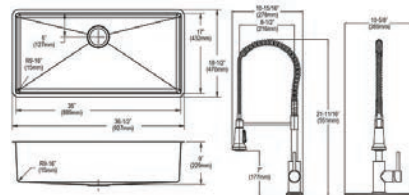

ECTRU35179TFCC

Elkay Crosstown 18 Gauge Stainless Steel 36-1/2" x 18-1/2" x 9" Single Bowl Undermount Sink & Faucet Kit with Drain

Includes: Deep strainer drain LKDD and faucet LKAV2061CR

Optional Accessories

Drain

LKDD

Ship dims: 44" x 25-9/16" x 10-13/16"

Approx. ship weight: 45 lbs.

- Dimensions: 36-1/2" x 18-1/2" x 9"
- 18 gauge
- Polished Satin finish
- 3-1/2" (89mm) drain opening
- Sound deadening: Full spray sides and bottom with Sides and Bottom pads
- 39" minimum cabinet size