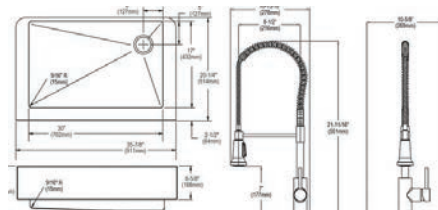

ECTRUF30179RFCC

Elkay Crosstown 18 Gauge Stainless Steel 35-7/8" x 20-1/4" x 9" Single Bowl Farmhouse Sink & Faucet Kit with Drain

- Dimensions: 35-7/8" x 20-1/4" x 9"
- 18 gauge
- Polished Satin finish
- 3-1/2" (89mm) drain opening
- Sound deadening: Full spray sides and bottom with Sides and Bottom pads
- 36" minimum cabinet size