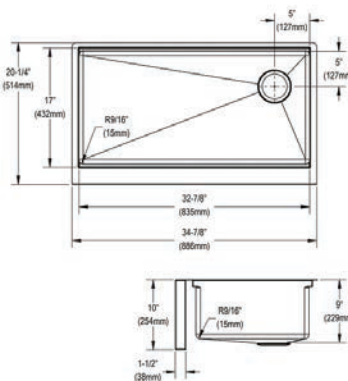

LKDD

Ship dims: 37" x 27" x 12"

Approx. ship weight: 59 lbs.

EFRUFF33179RW

Elkay Crosstown 16 Gauge Workstation Stainless Steel 34-7/8" x 20-1/4" x 9-7/16" Single Bowl Farmhouse Sink Kit

- Dimensions: 34-7/8" x 20-1/4" x 10"
- 16 gauge
- Polished Satin finish
- 3-1/2" (89mm) drain opening
- Sound deadening: Full spray sides and bottom with Sides and Bottom pads
- 36" minimum cabinet size