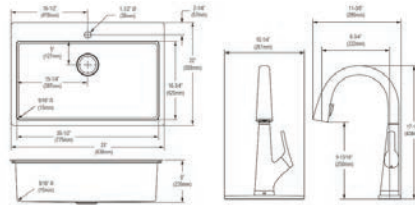

ECTSRS33229TFLC

Elkay Crosstown 18 Gauge Stainless Steel 33" x 22" x 9" Single Bowl Dual Mount Sink Kit with Filtered Faucet

Includes: LKAV7051FCR Faucet with filter included, LKDD Drain, CTXBG2915 Bottom Grid

Extended Lead Time
Optional Accessories

Drain
LK35
Ship dims: 38" x 24-1/2" x 13"
Approx. ship weight: 34 lbs.

- Dimensions: 33" x 22" x 9"
- 18 gauge
- Stainless Steel finish
- 3-1/2" (89mm) drain opening
- Sound deadening: Full spray sides and bottom with Sides and Bottom pads
- 36" minimum cabinet size