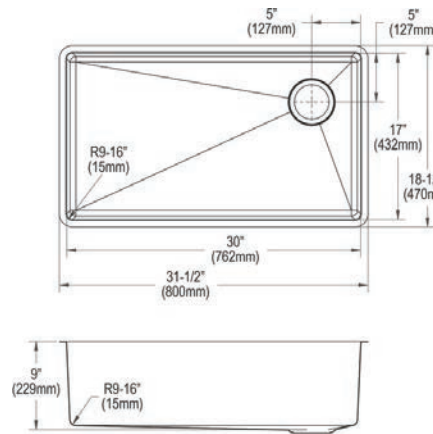

- Dimensions: 22-1/2" x 18-1/2" x 9"
- 18 gauge
- Polished Satin finish
- 3-1/2" (89mm) drain opening
- Sound deadening: Full spray sides and bottom with Sides and Bottom pads
- 27" minimum cabinet size

Drain

LKDD

Ship dims: 30" x 25-9/16" x 10-13/16"

Approx. ship weight: 32 lbs.

- Dimensions: 22-1/2" x 18-1/2" x 9"
- 18 gauge
- Polished Satin finish
- 3-1/2" (89mm) drain opening
- Sound deadening: Full spray sides and bottom with Sides and Bottom pads
- 27" minimum cabinet size

Optional Accessories

Bottom grid

CTXBG2815

Drain

LK35

LKDD

Ship dims: 38-9/16" x 25-3/16" x 10-13/16"

Approx. ship weight: 37 lbs.

ECTRU30179RTC

Elkay Crosstown 18 Gauge Stainless Steel 31-1/2" x 18-1/2" x 9" Single Bowl Undermount Sink Kit

- Dimensions: 31-1/2" x 18-1/2" x 9"
- 18 gauge
- Polished Satin finish
- 3-1/2" (89mm) drain opening
- Sound deadening: Full spray sides and bottom with Sides and Bottom pads
- 36" minimum cabinet size