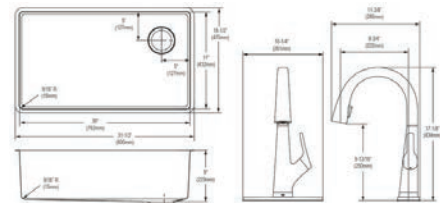

ECTRU30179RTFLC

Elkay Crosstown 18 Gauge Stainless Steel 31-1/2" x 18-1/2" x 9" Single Bowl Undermount Sink Kit with Filtered Faucet

Includes: LKAV7051FCR Faucet with filter included, LKDD Drain, CTXBG2815 Bottom Grid

Extended Lead Time

Optional Accessories

Drain

LK35

Ship dims: 37-1/2" x 26-1/16" x 13-9/16"

Approx. ship weight: 42 lbs.

- Dimensions: 31-1/2" x 18-1/2" x 9"
- 18 gauge
- Stainless Steel finish
- 3-1/2" (89mm) drain opening
- Sound deadening: Full spray sides and bottom with Sides and Bottom pads
- 36" minimum cabinet size