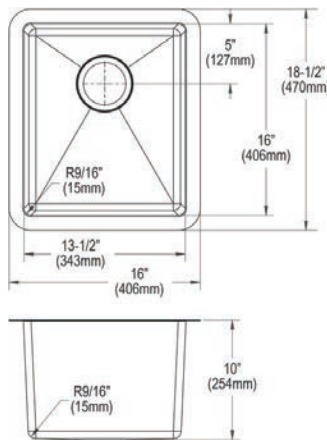

EFRU131610T

Elkay Crosstown 16 Gauge Stainless Steel 16" x 18-1/2" x 10" Single Bowl Undermount Sink

Optional Accessories
Bottom grid

CTXBG1214
Drain
LK35
LKDD
Ship dims: 17-15/16" x 26-7/8" x 12-3/16"
Approx. ship weight: 20 lbs.

- Dimensions: 16" x 18-1/2" x 10"
- 16 gauge
- Polished Satin finish
- 3-1/2" (89mm) drain opening
- Sound deadening: Full spray sides and bottom with Sides and Bottom pads
- 21" minimum cabinet size