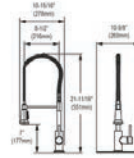

Includes: LKAV2061CR faucet, two CTXBG1315 bottom grids, two LKDD drains.

Optional Accessories

Cutting board

LKCBF17HW

Ship dims: 37-3/16" x 25-3/4" x 11-7/16"

Approx. ship weight: 41 lbs.

ECTSRA33229TFC

Elkay Crosstown 18 Gauge Stainless Steel 33" x 22" x 9" 1-Hole Equal Double Bowl Dual Mount Sink Kit with Aqua Divide and Faucet