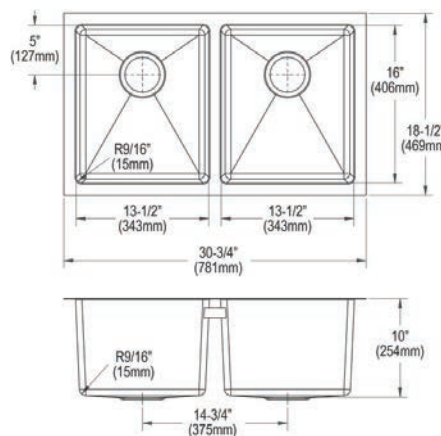

EFRU311810T

Elkay Crosstown 16 Gauge Stainless Steel 30-3/4" x 18-1/2" x 10" Equal Double Bowl Undermount Sink

Optional Accessories

Bottom grid

CTXBG1214

Drain

LK35

LKDD

Ship dims: 19-15/16" x 12-13/16" x 38-5/8"

Approx. ship weight: 42 lbs.

- •Dimensions: 30-3/4" x 18-1/2" x 10"
- •16 gauge
- •Polished Satin finish
- •3-1/2" (89mm) drain opening
- •Sound deadening: Full spray sides and bottom with Sides and Bottom pads
- •36" minimum cabinet size