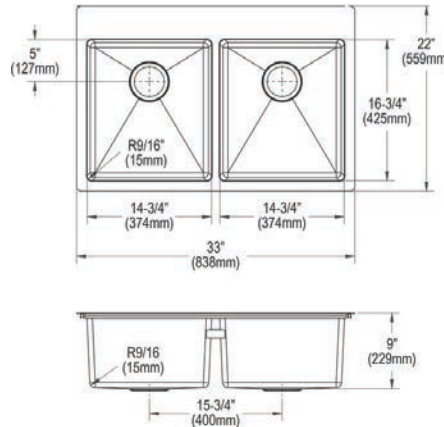

ECTSR33229TBG

Elkay Crosstown 18 Gauge Stainless Steel 33" x 22" x 9" Equal Double Bowl Dual Mount Sink Kit

- Dimensions: 33" x 22" x 9"
- 18 gauge
- Polished Satin finish
- 3-1/2" (89mm) drain opening
- Sound deadening: Full spray sides and bottom with Sides and Bottom pads
- 36" minimum cabinet size

Includes: two CTXBG1315 Bottom Grids

Optional Accessories

Bottom grid

CTXBG1315

Drain

LK35

LKDD

Ship dims: 38" x 24-1/2" x 13"

Approx. ship weight: 34 lbs.

ECTSR33229TBG

Elkay Crosstown 18 Gauge Stainless Steel 33" x 22" x 9" Equal Double Bowl Dual Mount Sink Kit

- Dimensions: 33" x 22" x 9"
- 18 gauge
- Polished Satin finish
- 3-1/2" (89mm) drain opening
- Sound deadening: Full spray sides and bottom with Sides and Bottom pads
- 36" minimum cabinet size