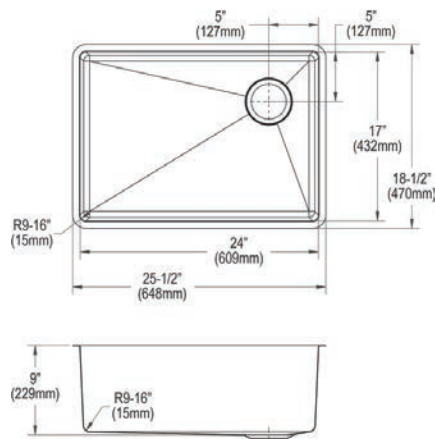

Optional Accessories

Bottom grid

CTXBG1514

Drain

LK35

LKDD

Ship dims: 25-9/16" x 25-9/16" x 10-13/16"

Approx. ship weight: 25 lbs.

Includes: Custom fit bottom grid, deep strainer drain

Optional Accessories

Cutting board

LKCBF17HW

Ship dims: 26" x 24" x 13"

Approx. ship weight: 24 lbs.

ECTRU17179TFCBC

- Dimensions: 18-1/2" x 18-1/2" x 9"
- 18 gauge
- Polished Satin finish
- 3-1/2" (89mm) drain opening
- Sound deadening: Full spray sides and bottom with Sides and Bottom pads
- 24" minimum cabinet size

Optional Accessories

Bottom grid

CTXBG2215

Drain

LK35

LKDD

Ship dims: 32-11/16" x 25-9/16" x 10-13/16"
Approx. ship weight: 31 lbs.

ECTRU24179RTC

Elkay Crosstown 18 Gauge Stainless Steel 25-1/2" x 18-1/2" x 9" Single Bowl Undermount Sink Kit

- Dimensions: 25-1/2" x 18-1/2" x 9"
- 18 gauge
- Polished Satin finish
- 3-1/2" (89mm) drain opening
- Sound deadening: Full spray sides and bottom with Sides and Bottom pads
- 30" minimum cabinet size