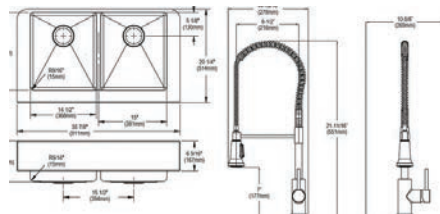

ECTRUF32179FCC

Elkay Crosstown 18 Gauge Stainless Steel 35-7/8" x 20-1/4" x 9" Equal Double Bowl Farmhouse Sink & Faucet Kit with Aqua Divide & Drain

- Dimensions: 35-7/8" x 20-1/4" x 9"
- 18 gauge
- Polished Satin finish
- 3-1/2" (89mm) drain opening
- Sound deadening: Full spray sides and bottom with Sides and Bottom pads
- 36" minimum cabinet size