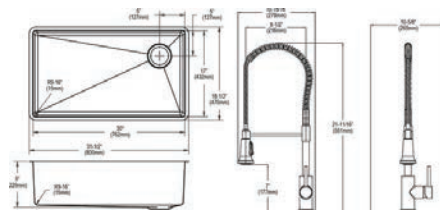

ECTRU30179RTFMC

Elkay Crosstown 18 Gauge Stainless Steel 31-1/2" x 18-1/2" x 9" Single Bowl Undermount Sink & Faucet Kit with Drain

Includes: Deep strainer drain LKDD and faucet LKAV2061MBCR

Optional Accessories