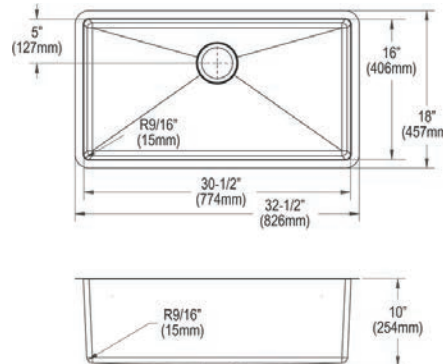

Elkay Crosstown 16 Gauge Stainless Steel 32-1/2" x 18" x 10" Single Bowl Undermount Sink

Optional Accessories

Bottom grid

CTXBG2914

Drain

LK35

LKDD

Ship dims: 38" x 24-1/2" x 13"
Approx. ship weight: 36 lbs.

EFRU311610TC

- Dimensions: 32-1/2" x 18" x 10"
- 16 gauge
- Polished Satin finish
- 3-1/2" (89mm) drain opening
- Sound deadening: Full spray sides and bottom with Sides and Bottom pads
- 36" minimum cabinet size