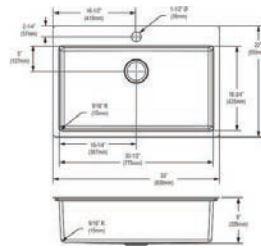

ECTSRS33229TFC

Elkay Crosstown 18 Gauge Stainless Steel 33" x 22" x 9" 1-Hole Single Bowl Dual Mount Sink Kit with Faucet

Includes: LKAV2061CR faucet, CTXBG2915 bottom grid, LKDD drain.

Optional Accessories

Cutting board

LKCBF17HW

Ship dims: 37-3/16" x 25-3/4" x 11-7/16"

Approx. ship weight: 48 lbs.

- •Dimensions: 33" x 22" x 9"
- •18 gauge
- •Polished Satin finish
- •Available in 1 faucet holes
- •3-1/2" (89mm) drain opening
- •Sound deadening: Full spray sides and bottom with Sides and Bottom pads
- •36" minimum cabinet size

ECTSRS33229TFC