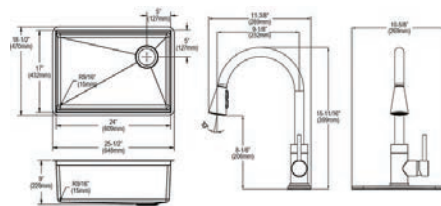

Elkay Crosstown 18 Gauge Stainless Steel 25-1/2" x 18-1/2" x 9" Single Bowl Undermount Sink & Faucet Kit with Drain

Includes: Deep strainer drain LKDD and faucet LKAV3031CR

Optional Accessories

Drain

LKDD

Ship dims: 32-11/16" x 25-9/16" x 10-13/16"

Approx. ship weight: 38 lbs.