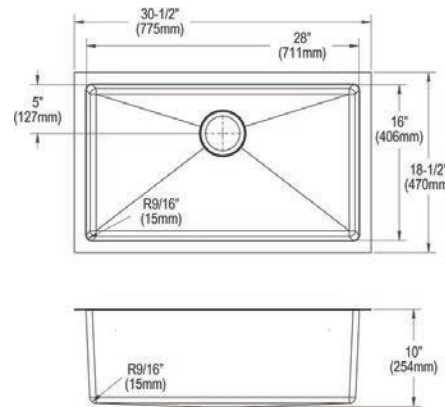

Elkay Crosstown 16 Gauge Stainless Steel 30-1/2" x 18-1/2" x 10" Single Bowl Undermount Sink Kit

Includes: Custom fit bottom grid, deep strainer drain.

Optional Accessories

Cutting board

LKCBF2816HW

Ship dims: 37-1/2" x 26-1/16" x 12-1/16"

Approx. ship weight: 43 lbs.

EFRU281610TFG

- Dimensions: 30-1/2" x 18-1/2" x 10"
- 16 gauge
- Stainless Steel finish
- 3-1/2" (89mm) drain opening
- Sound deadening: Full spray sides and bottom with Sides and Bottom pads
- 36" minimum cabinet size

Elkay Crosstown 16 Gauge Stainless Steel 30-1/2" x 18-1/2" x 10" Single Bowl Undermount Sink Kit with Filtered Beverage Faucet