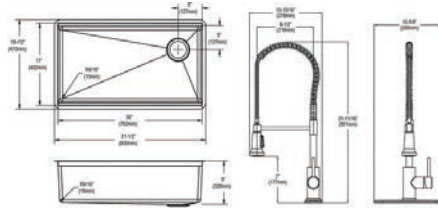

Elkay Crosstown 18 Gauge Workstation Stainless Steel 31-1/2" x 18-1/2" x 9" Single Bowl Undermount Sink & Faucet Kit

Includes: Bottom grid CTXBG2815, Drain LKDD, Colander LKCB1217AC, Cutting Board LKB1217AC, Drying racks LKDR1317RU and LKDR0717SS and faucet LKAV2061CR

Optional Accessories

- **Bottom grid**
  CTXBG2814
- **Cutting board**
  LKCB1217AC
- **Drain**
  LKDD

Ship dims: 37-3/16" x 25-13/16" x 12-1/2"
Approx. ship weight: 53 lbs.

ECTRU30169RTWC

- Dimensions: 31-1/2" x 18-1/2" x 9"
- 18 gauge
- Polished Satin finish
- 3-1/2" (89mm) drain opening
- Sound deadening: Full spray sides and bottom with Sides and Bottom pads
- 36" minimum cabinet size