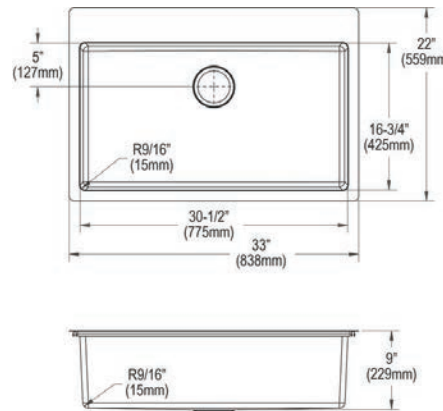

Includes: CTXBG2915 Bottom Grid

Optional Accessories

Bottom grid

CTXBG2915

Drain

LKDD

LK35

Ship dims: 38" x 24-1/2" x 13"

Approx. ship weight: 34 lbs.