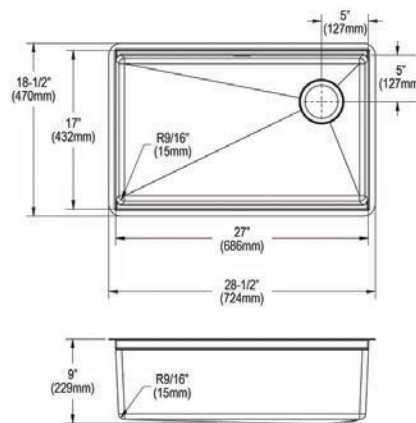

Includes: LKDD Drain, CTXBG2514 Bottom Grid, LKCB1217AC Cutting Board, LKC0717SS Colander, LKDR13174RU Roll-up Drying Rack, LKDR0717SS Drying Rack

Optional Accessories

Bottom grid

CTXBG2514

Cutting board

LKCB1217AC

Rinsing basket

LKDR1317RU

Drain

LKDD

Ship dims: 37-3/4" x 26-5/16" x 16-5/16"

Approx. ship weight: 35 lbs.