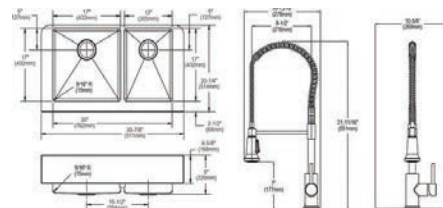

Elkay Crosstown 18 Gauge Stainless Steel 35-7/8" x 20-1/4" x 9" 60/40 Double Bowl Farmhouse Sink & Faucet Kit with Bottom Grid & Drain

Includes: Custom fit bottom grid CTXBG1616 and CTXBG1116, 2x deep strainer drain LKDD and faucet LKAV2061CR

Optional Accessories

Bottom grid

- CTXBG1616
- CTXBG1116

Drain

- LKDD

Ship dims: 38-3/4" x 28-3/8" x 11-1/4"
Approx. ship weight: 54 lbs.