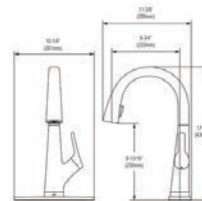

ECTSRA33229TFLC

Elkay Crosstown 18 Gauge Stainless Steel 33" x 22" x 9" Equal Double Bowl Dual Mount Sink Kit with Filtered Faucet with Aqua Divide

Includes: LKAV7051FCR Faucet with filter included, two LKDD Drains, two CTXBG1315 Bottom Grids

Extended Lead Time

Optional Accessories

Drain

LK35

Ship dims: 38" x 24-1/2" x 10-13/16"

Approx. ship weight: 34 lbs.

- Dimensions: 33" x 22" x 9"
- 18 gauge
- Stainless Steel finish
- 3-1/2" (89mm) drain opening
- Sound deadening: Full spray sides and bottom with Sides and Bottom pads
- 36" minimum cabinet size