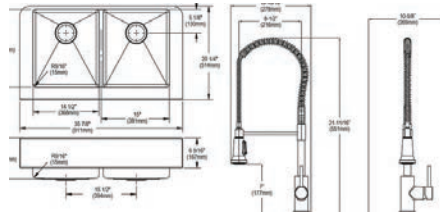

ECTRUF32179FBC

Elkay Crosstown 18 Gauge Stainless Steel 35-7/8" x 20-1/4" x 9" Equal Double Bowl Farmhouse Sink & Faucet Kit with Aqua Divide & Bottom Grid & Drain

- Dimensions: 35-7/8" x 20-1/4" x 9"
- 18 gauge
- Polished Satin finish
- 3-1/2" (89mm) drain opening
- Sound deadening: Full spray sides and bottom with Sides and Bottom pads
- 36" minimum cabinet size