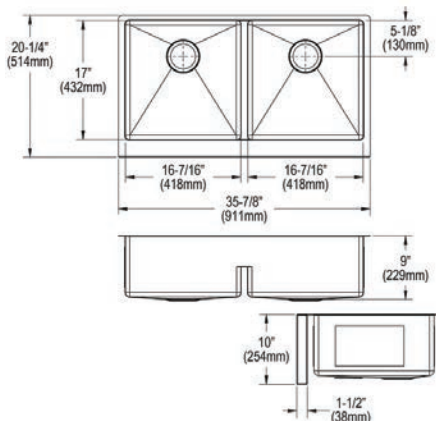

Optional Accessories

Bottom grid

CTXFBG1516

Drain

LK35

LK99

LKDD

Ship dims: 40" x 25" x 12"

Approx. ship weight: 45 lbs.