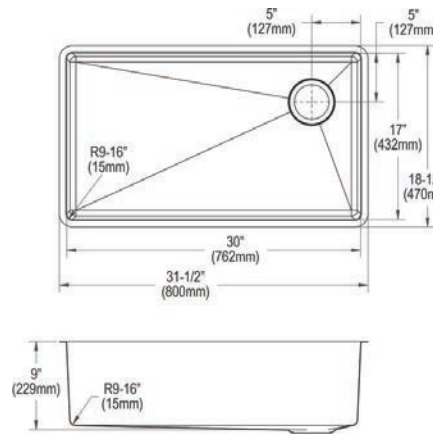

ECTRU30179RT

Elkay Crosstown 18 Gauge Stainless Steel 31-1/2" x 18-1/2" x 9" Single Bowl Undermount Sink

- Dimensions: 31-1/2" x 18-1/2" x 9"
- 18 gauge
- Polished Satin finish
- 3-1/2" (89mm) drain opening
- Sound deadening: Full spray sides and bottom with Sides and Bottom pads
- 36" minimum cabinet size

Optional Accessories

Bottom grid

CTXBG2815

Drain

LK35

LKDD

Ship dims: 38-9/16" x 25-3/16" x 10-13/16"

Approx. ship weight: 37 lbs.

ECTRU30179RTC

Elkay Crosstown 18 Gauge Stainless Steel 31-1/2" x 18-1/2" x 9" Single Bowl Undermount Sink Kit

- Dimensions: 31-1/2" x 18-1/2" x 9"
- 18 gauge
- Polished Satin finish
- 3-1/2" (89mm) drain opening
- Sound deadening: Full spray sides and bottom with Sides and Bottom pads
- 36" minimum cabinet size