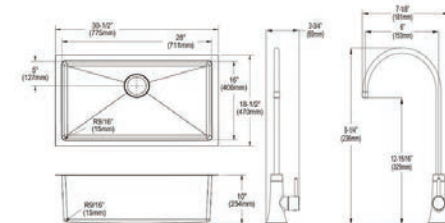

Includes: LKAV71FLS Beverage Faucet and Filter with EFRU281610T Sink, CTXBG2614 Bottom Grid, LKDD Deep Strainer Drain

Special Note: Kitchen faucet sold separately

Optional Accessories

Drain

LK99

Ship dims: 37-1/2" x 29-1/16" x 12-1/16"

Approx. ship weight: 49 lbs.