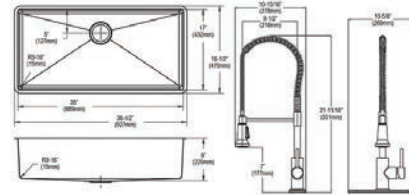

ECTRU35179TFCBC

Elkay Crosstown 18 Gauge Stainless Steel 36-1/2" x 18-1/2" x 9" Single Bowl Undermount Sink & Faucet Kit with Bottom Grid & Drain

Includes: Custom fit bottom grid CTXBG3416, deep strainer drain LKDD and faucet LKAV2061CR