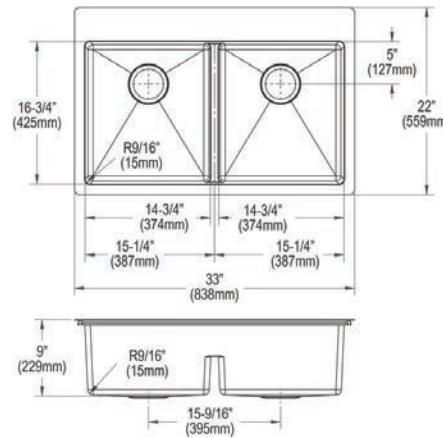

ECTSRA33229TBG

Elkay Crosstown 18 Gauge Stainless Steel 33" x 22" x 9" Equal Double Bowl Dual Mount Sink Kit with Aqua Divide

- Dimensions: 33" x 22" x 9"
- 18 gauge
- Polished Satin finish
- 3-1/2" (89mm) drain opening
- Sound deadening: Full spray sides and bottom with Sides and Bottom pads
- 36" minimum cabinet size

Includes: two CTXBG1315 Bottom Grid

Optional Accessories

Drain

LK35

LKDD

Ship dims: 38" x 24-1/2" x 10-13/16"

Approx. ship weight: 34 lbs.

ECTSRA33229TFC

Elkay Crosstown 18 Gauge Stainless Steel 33" x 22" x 9" 1-Hole Equal Double Bowl Dual Mount Sink Kit with Aqua Divide and Faucet

- Dimensions: 33" x 22" x 9"
- 18 gauge
- Polished Satin finish
- Available in 1 faucet holes
- 3-1/2" (89mm) drain opening
- Sound deadening: Full spray sides and bottom with Sides and Bottom pads
- 36" minimum cabinet size