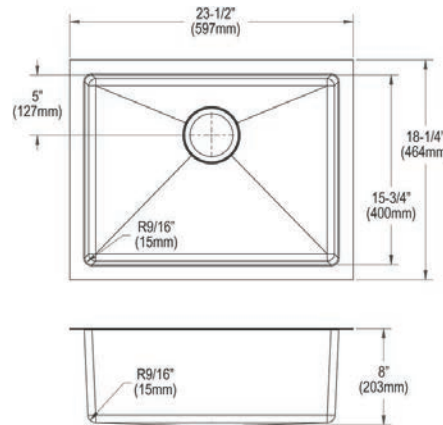

EFRU2115TC

Elkay Crosstown 16 Gauge Stainless Steel 23-1/2" x 18-1/4" x 8" Single Bowl Undermount Sink Kit

- Dimensions: 23-1/2" x 18-1/4" x 8"
- 16 gauge
- Polished Satin finish
- 3-1/2" (89mm) drain opening
- Sound deadening: Full spray sides and bottom with Sides and Bottom pads
- 27" minimum cabinet size

Includes: Custom fit bottom grid, deep strainer drain

Optional Accessories

Cutting board

LKCBF2115HW

Ship dims: 30-7/16" x 26-1/16" x 12-1/16"

Approx. ship weight: 29 lbs.

EFRU2115TFLC

Elkay Crosstown 16 Gauge Stainless Steel 23-1/2" x 18-1/4" x 8" Single Bowl Undermount Sink Kit with Filtered Faucet

- Dimensions: 23-1/2" x 18-1/4" x 8"
- 16 gauge
- Stainless Steel finish
- 3-1/2" (89mm) drain opening
- Sound deadening: Full spray sides and bottom with Sides and Bottom pads
- 27" minimum cabinet size