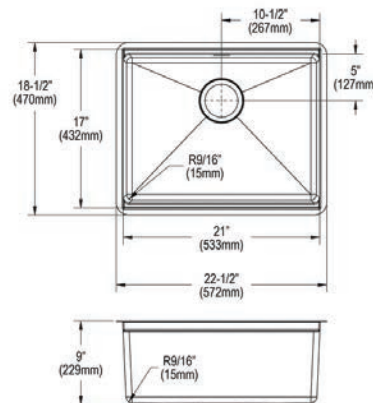

Elkay Crosstown 18 Gauge Workstation Stainless Steel 22-1/2" x 18-1/2" x 8-3/4" Single Bowl Undermount Sink Kit

Includes: LKDD Drain, CTXOBG1914 Bottom Grid, LKCB1217AC Cutting Board, LKC0717SS Colander, LKDR13174RU Roll-up Drying Rack, LKDR0717SS Drying Rack

Optional Accessories

Bottom grid

CTXOBG1914

Cutting board

LKCB1217AC

Rinsing basket

LKDR1317RU

Drain

LKDD

Ship dims: 30-11/16" x 26-1/4" x 14"

Approx. ship weight: 28 lbs.