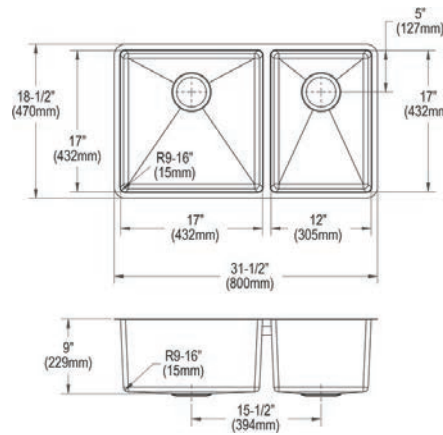

ECTRU32179RT

Elkay Crosstown 18 Gauge Stainless Steel 31-1/2" x 18-1/2" x 9" 60/40 Double Bowl Undermount Sink

Optional Accessories

Bottom grid

CTXBG1015

CTXBG1515

Cutting board

LKCBF17HW

Drain

LK35

LKDD

Ship dims: 38-9/16" x 25-3/16" x 10-13/16"

Approx. ship weight: 38 lbs.

- Dimensions: 31-1/2" x 18-1/2" x 9"
- 18 gauge
- Polished Satin finish
- 3-1/2" (89mm) drain opening
- Sound deadening: Full spray sides and bottom with Sides and Bottom pads
- 36" minimum cabinet size