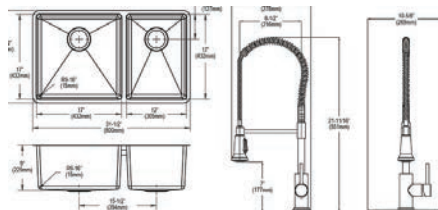

ECTRU32179RTFCC

Elkay Crosstown 18 Gauge Stainless Steel 31-1/2" x 18-1/2" x 9" 60/40 Double Bowl Undermount Sink & Faucet Kit with Drain