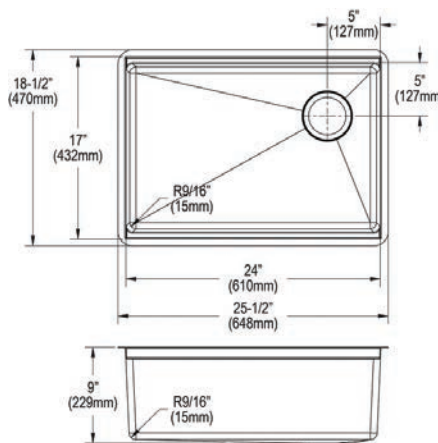

- Dimensions: 25-1/2" x 18-1/2" x 9"
- 16 gauge
- Polished Satin finish
- 3-1/2" (89mm) drain opening
- Sound deadening: Full spray sides and bottom with Sides and Bottom pads
- 30" minimum cabinet size