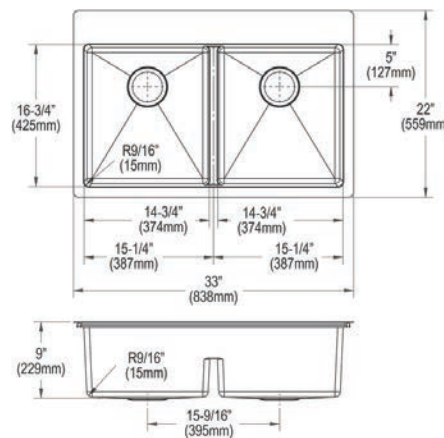

Includes: two CTXBG1315 Bottom Grid

Optional Accessories

Drain

LK35

LKDD

Ship dims: 38" x 24-1/2" x 10-13/16"

Approx. ship weight: 34 lbs.