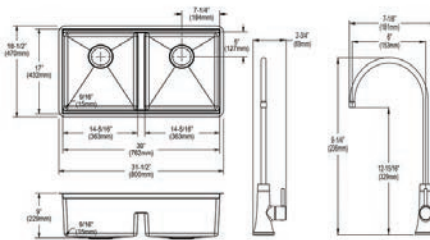

Includes: LKAV71FLS Beverage Faucet and Filter with sink, wood cutting board, wood-handled colander & drying rack, roll-up drying rack, bottom grid(s), drain(s)

Special Note: Kitchen faucet sold separately

Optional Accessories

Drain

LK99

Ship dims: 37-3/16" x 25-13/16" x 12-1/2"

Approx. ship weight: 57 lbs.

EFRUAQ31169TWC

Elkay Crosstown 16 Gauge Workstation Stainless Steel, 31-1/2" x 18-1/2" x 9" Equal Double Bowl Sink Kit with Aqua Divide

- Dimensions: 31-1/2" x 18-1/2" x 9"
- 16 gauge
- Polished Satin finish
- 3-1/2" (89mm) drain opening
- Sound deadening: Full spray sides and bottom with Sides and Bottom pads
- 36" minimum cabinet size