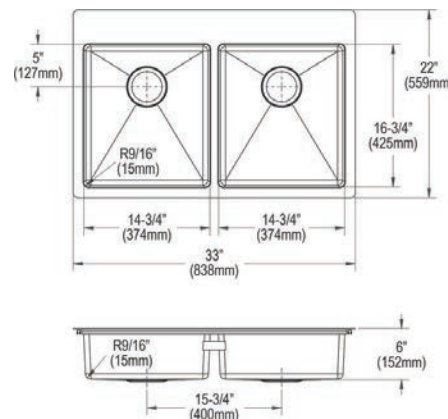

ECTSRAD33226TBG

Elkay Crosstown 18 Gauge Stainless Steel 33" x 22" x 6", Equal Double Bowl Dual Mount ADA Sink Kit

- Dimensions: 33" x 22" x 6"
- 18 gauge
- Polished Satin finish
- 3-1/2" (89mm) drain opening
- Sound deadening: Full spray sides and bottom with Sides and Bottom pads
- 36" minimum cabinet size