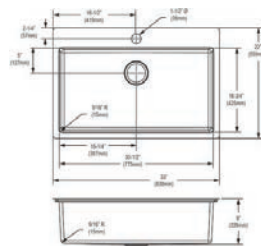

Elkay Crosstown 18 Gauge Stainless Steel 33" x 22" x 9" 1-Hole Single Bowl Dual Mount Sink Kit with Faucet

Includes: LKAV2061CR faucet, CTXBG2915 bottom grid, LKDD drain.

Optional Accessories

Cutting board

LKCBF17HW

Ship dims: 37-3/16" x 25-3/4" x 11-7/16"

Approx. ship weight: 48 lbs.

- •Dimensions: 33" x 22" x 9"
- •18 gauge
- •Polished Satin finish
- •Available in 1 faucet holes
- •3-1/2" (89mm) drain opening
- •Sound deadening: Full spray sides and bottom with Sides and Bottom pads
- •36" minimum cabinet size