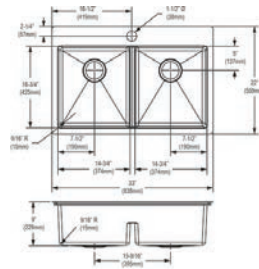

Includes: LKAV2061CR faucet, two CTXBG1315 bottom grids, two LKDD drains.

Optional Accessories

Cutting board

LKCBF17HW

Ship dims: 37-3/16" x 25-3/4" x 11-7/16"

Approx. ship weight: 41 lbs.

ECTSRA33229TFC

Elkay Crosstown 18 Gauge Stainless Steel 33" x 22" x 9" 1-Hole Equal Double Bowl Dual Mount Sink Kit with Aqua Divide and Faucet