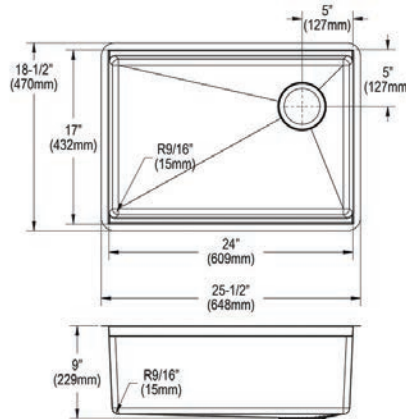

ECTRU24169RTWC

Elkay Crosstown 18 Gauge Workstation Stainless Steel 25-1/2" x 18-1/2" x 9" Single Bowl Undermount Sink Kit

- Dimensions: 25-1/2" x 18-1/2" x 9"
- 18 gauge
- Polished Satin finish
- 3-1/2" (89mm) drain opening
- Sound deadening: Full spray sides and bottom with Sides and Bottom pads
- 30" minimum cabinet size

Includes: CTXBG2214 bottom grid, LKC0717SS colander, LKCB1217AC Cutting Board, LKDR1317RU drying rack, LKDR0717SS drying rack, LKDD drain

Ship dims: 30-1/8" x 25-13/16" x 12-7/8"
Approx. ship weight: 43 lbs.

ECTRU24179RT

Elkay Crosstown 18 Gauge Stainless Steel 25-1/2" x 18-1/2" x 9" Single Bowl Undermount Sink

- Dimensions: 25-1/2" x 18-1/2" x 9"
- 18 gauge
- Polished Satin finish
- 3-1/2" (89mm) drain opening
- Sound deadening: Full spray sides and bottom with Sides and Bottom pads
- 30" minimum cabinet size