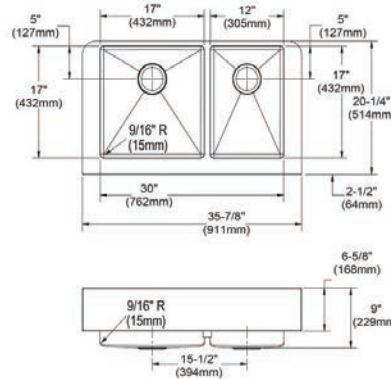

Elkay Crosstown 18 Gauge Stainless Steel 35-7/8" x 20-1/4" x 9" 60/40 Double Bowl Farmhouse Sink Kit

Includes: Two custom fit bottom grids, two deep strainer drains.

Ship dims: 38-3/4" x 28-3/8" x 11-1/4"
Approx. ship weight: 47 lbs.

ECTRUF32179RFB

- Dimensions: 35-7/8" x 20-1/4" x 9"
- 18 gauge
- Polished Satin finish
- 3-1/2" (89mm) drain opening
- Sound deadening: Full spray sides and bottom with Sides and Bottom pads
- 36" minimum cabinet size