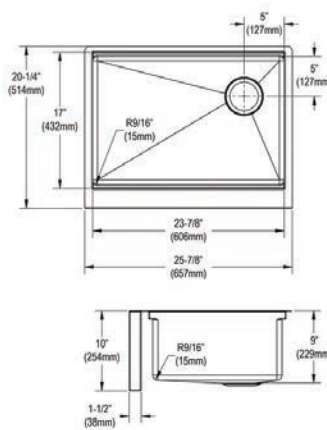

- Dimensions: 25-7/8" x 20-1/4" x 10"
- 16 gauge
- Polished Satin finish
- 3-1/2" (89mm) drain opening
- Sound deadening: Full spray sides and bottom with Sides and Bottom pads
- 27" minimum cabinet size