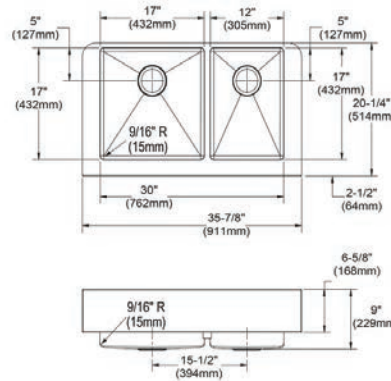

ECTRUF32179R

- Dimensions: 35-7/8" x 20-1/4" x 9"
- 18 gauge
- Polished Satin finish
- 3-1/2" (89mm) drain opening
- Sound deadening: Full spray sides and bottom with Sides and Bottom pads
- 36" minimum cabinet size

Elkay Crosstown 18 Gauge Stainless Steel 35-7/8" x 20-1/4" x 9" 60/40 Double Bowl Farmhouse Sink

Optional Accessories

Bottom grid

- CTXBG1116
- CTXBG1616

Drain

- LK35
- LK99S
- LKDD

Ship dims: 38-3/4" x 28-3/8" x 11-1/4"
Approx. ship weight: 42 lbs.

ECTRUF32179RC

- Dimensions: 35-7/8" x 20-1/4" x 9"
- 18 gauge
- Polished Satin finish
- 3-1/2" (89mm) drain opening
- Sound deadening: Full spray sides and bottom with Sides and Bottom pads
- 36" minimum cabinet size