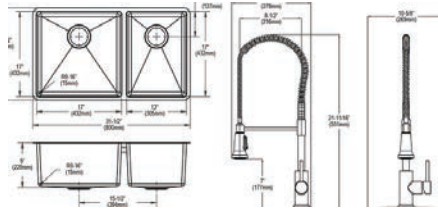

ECTRU32179RTFBC

Elkay Crosstown 18 Gauge Stainless Steel 31-1/2" x 18-1/2" x 9" 60/40 Double Bowl Undermount Sink & Faucet Kit with Bottom Grid & Drain