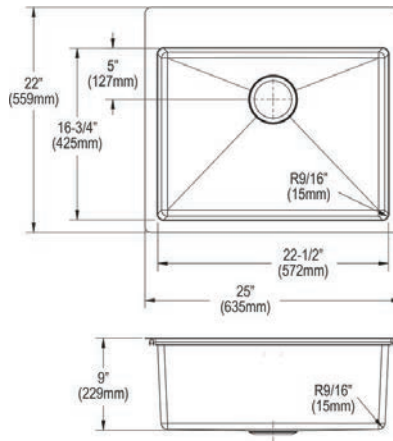

Includes: CTXBG2115 Bottom Grid

Optional Accessories

Drain

LK35

LKDD

Ship dims: 33" x 24-1/2" x 13"

Approx. ship weight: 24 lbs.

ECTSR25229TBG

Elkay Crosstown 18 Gauge Stainless Steel 25" x 22" x 9" Single Bowl Dual Mount Sink Kit

- Dimensions: 25" x 22" x 9"
- 18 gauge
- Polished Satin finish
- 3-1/2" (89mm) drain opening
- Sound deadening: Full spray sides and bottom with Sides and Bottom pads
- 30" minimum cabinet size