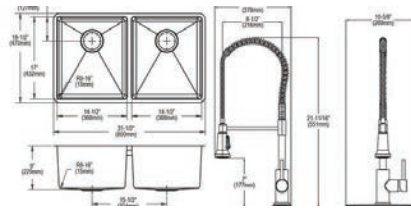

Elkay Crosstown 18 Gauge Stainless Steel 31-1/2" x 18-1/2" x 9" Equal Double Bowl Undermount Sink & Faucet Kit with Bottom Grid & Drain

Includes: 2x Custom fit bottom grid CTXBG1316, 2x deep strainer drain LKDD and faucet LKAV2061MBCR

Optional Accessories

Bottom grid

CTXBG1316

Drain

LKDD

Ship dims: 17-1/2" x 26-1/16" x 12-1/2"

Approx. ship weight: 50 lbs.

- Dimensions: 31-1/2" x 18-1/2" x 9"
- 18 gauge
- Polished Satin finish
- 3-1/2" (89mm) drain opening
- Sound deadening: Full spray sides and bottom with Sides and Bottom pads
- 36" minimum cabinet size