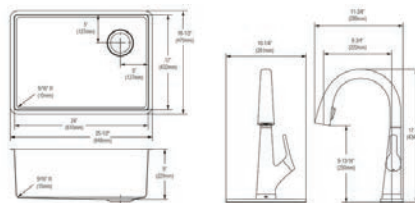

Elkay Crosstown 18 Gauge Stainless Steel 25-1/2" x 18-1/2" x 9" Single Bowl Undermount Sink Kit with Filtered Faucet

Includes: LKAV7051FCR Faucet with filter included, LKDD Drain, CTXBG2215 Bottom Grid

Extended Lead Time

Optional Accessories

Drain

LK35

Ship dims: 30-7/16" x 26-1/16" x 12-1/2"

Approx. ship weight: 36 lbs.