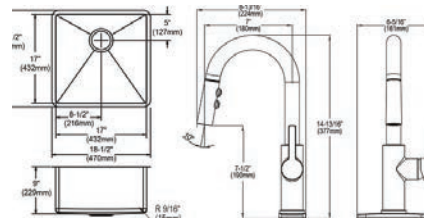

Elkay Crosstown 18 Gauge Stainless Steel 18-1/2" x 18-1/2" x 9" Single Bowl Undermount Sink & Faucet Kit with Drain

Includes: Deep strainer drain LKDD and faucet LKAV3032CR

Optional Accessories

Drain

LKDD

Ship dims: 25-9/16" x 25-9/16" x 10-13/16"

Approx. ship weight: 32 lbs.