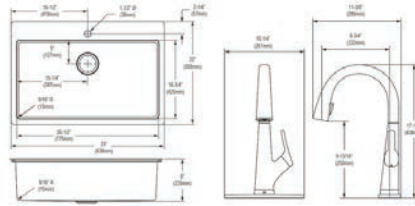

ECTSRS33229TFLC

Elkay Crosstown 18 Gauge Stainless Steel 33" x 22" x 9" Single Bowl Dual Mount Sink Kit with Filtered Faucet

Includes: LKAV7051FCR Faucet with filter included, LKDD Drain, CTXBG2915 Bottom Grid

Extended Lead Time
Optional Accessories

Drain
LK35
Ship dims: 38" x 24-1/2" x 13"
Approx. ship weight: 34 lbs.

- Dimensions: 33" x 22" x 9"
- 18 gauge
- Stainless Steel finish
- 3-1/2" (89mm) drain opening
- Sound deadening: Full spray sides and bottom with Sides and Bottom pads
- 36" minimum cabinet size