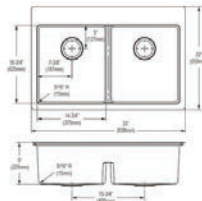

ECTSRA33229TFLC

Elkay Crosstown 18 Gauge Stainless Steel 33" x 22" x 9" Equal Double Bowl Dual Mount Sink Kit with Filtered Faucet with Aqua Divide

Includes: LKAV7051FCR Faucet with filter included, two LKDD Drains, two CTXBG1315 Bottom Grids

Extended Lead Time

Optional Accessories

Drain

LK35

Ship dims: 38" x 24-1/2" x 10-13/16"

Approx. ship weight: 34 lbs.

- Dimensions: 33" x 22" x 9"
- 18 gauge
- Stainless Steel finish
- 3-1/2" (89mm) drain opening
- Sound deadening: Full spray sides and bottom with Sides and Bottom pads
- 36" minimum cabinet size