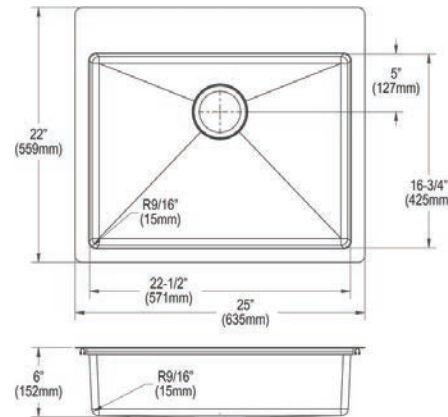

ECTSRAD25226TBG

Elkay Crosstown 18 Gauge Stainless Steel 25" x 22" x 6" Single Bowl Dual Mount ADA Sink Kit

- Dimensions: 25" x 22" x 6"
- 18 gauge
- Polished Satin finish
- 3-1/2" (89mm) drain opening
- Sound deadening: Full spray sides and bottom with Sides and Bottom pads
- 30" minimum cabinet size