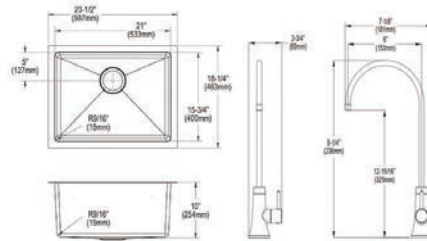

Includes: LKAV71FLS Beverage Faucet and Filter with EFRU211510T Sink, CTXOBG1914 Bottom Grid, LKDD Deep Strainer Drain

Special Note: Kitchen faucet sold separately

Optional Accessories

Drain

LK99

Ship dims: 30-7/16" x 26-1/16" x 10-1/16"

Approx. ship weight: 32 lbs.

EFRU2115T

Elkay Crosstown 16 Gauge Stainless Steel 23-1/2" x 18-1/4" x 8", Single Bowl Undermount Sink

- Dimensions: 23-1/2" x 18-1/4" x 8"
- 16 gauge
- Polished Satin finish
- 3-1/2" (89mm) drain opening
- Sound deadening: Full spray sides and bottom with Sides and Bottom pads
- 27" minimum cabinet size