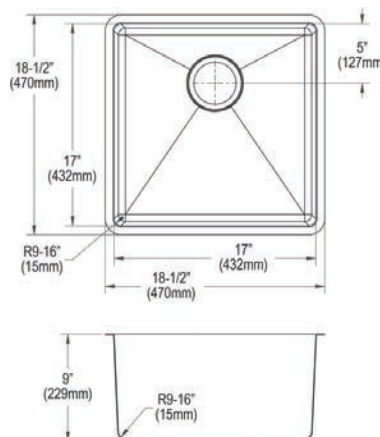

Includes: Custom fit bottom grid, deep strainer drain

Optional Accessories

Cutting board

LKCBF17HW

Ship dims: 26" x 24" x 13"

Approx. ship weight: 24 lbs.