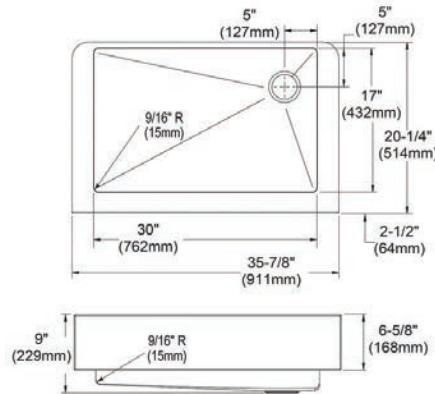

Ship dims: 38-3/4" x 28-3/8" x 11-1/4"

Approx. ship weight: 40 lbs.

ECTRUF30179RC

Elkay Crosstown 18 Gauge Stainless Steel 35-7/8" x 20-1/4" x 9" Single Bowl Farmhouse Sink Kit

- Dimensions: 35-7/8" x 20-1/4" x 9"
- 18 gauge
- Polished Satin finish
- 3-1/2" (89mm) drain opening
- Sound deadening: Full spray sides and bottom with Sides and Bottom pads
- 36" minimum cabinet size