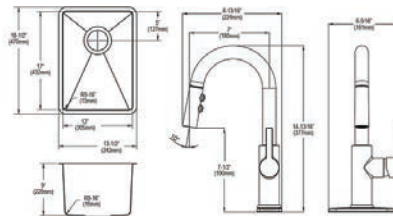

Elkay Crosstown 18 Gauge Stainless Steel 13-1/2" x 18-1/2" x 9" Single Bowl Undermount Bar Sink Kit

Includes: Custom fit bottom grid, deep strainer drain, all packed in an Elkay protective cloth bag.

Optional Accessories

Cutting board

LKCBF17HW

Ship dims: 26-1/16" x 24" x 12-1/16"

Approx. ship weight: 22 lbs.

ECTRU12179TFCBC

- Dimensions: 13-1/2" x 18-1/2" x 9"
- 18 gauge
- Polished Satin finish
- 3-1/2" (89mm) drain opening
- Sound deadening: Full spray sides and bottom with Sides and Bottom pads
- 18" minimum cabinet size

Elkay Crosstown 18 Gauge Stainless Steel 13-1/2" x 18-1/2" x 9" Single Bowl Undermount Bar Sink & Faucet Kit with Bottom Grid & Drain

Includes: Bottom grid CTXBG1015, deep strainer drain LKDD and faucet LKAV3032CR