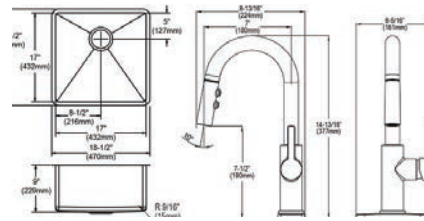

Elkay Crosstown 18 Gauge Stainless Steel 18-1/2" x 18-1/2" x 9" Single Bowl Undermount Sink & Faucet Kit with Bottom Grid & Drain

Includes: Custom fit bottom grid CTXBG1515, deep strainer drain LKDD and faucet LKAV3032CR

Optional Accessories

Bottom grid

CTXBG1515

Drain

LKDD

Ship dims: 26" x 24" x 13"

Approx. ship weight: 30 lbs.