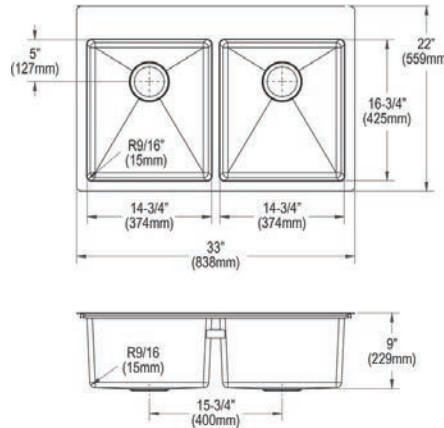

ECTSR33229TBG

Elkay Crosstown 18 Gauge Stainless Steel 33" x 22" x 9" Equal Double Bowl Dual Mount Sink Kit

- Dimensions: 33" x 22" x 9"
- 18 gauge
- Polished Satin finish
- 3-1/2" (89mm) drain opening
- Sound deadening: Full spray sides and bottom with Sides and Bottom pads
- 36" minimum cabinet size