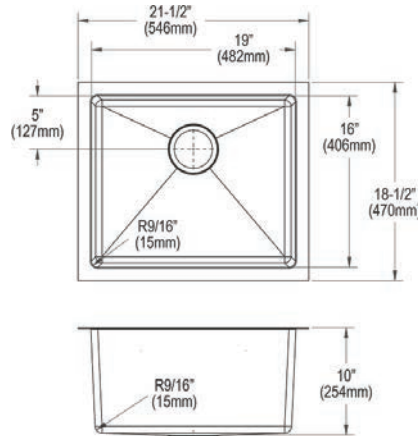

Elkay Crosstown 16 Gauge Stainless Steel 21-1/2" x 18-1/2" x 10" Single Bowl Undermount Sink

Optional Accessories

Bottom grid

CTXBG1815

Drain

LK35

LKDD

Ship dims: 31" x 26" x 14"

Approx. ship weight: 26 lbs.

EFRU211510T

- Dimensions: 23-1/2" x 18-1/4" x 10"
- 16 gauge
- Polished Satin finish
- 3-1/2" (89mm) drain opening
- Sound deadening: Full spray sides and bottom with Sides and Bottom pads
- 27" minimum cabinet size