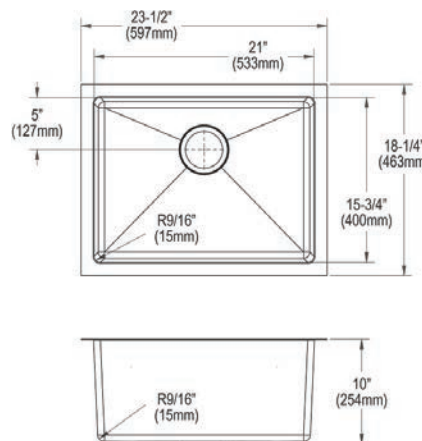

Elkay Crosstown 16 Gauge Stainless Steel 23-1/2" x 18-1/4" x 10" Single Bowl Undermount Sink

Optional Accessories

Bottom grid

CTXOBG1914

Drain

LK35

LKDD

Ship dims: 19-15/16" x 12-13/16" x 29-7/8"

Approx. ship weight: 28 lbs.