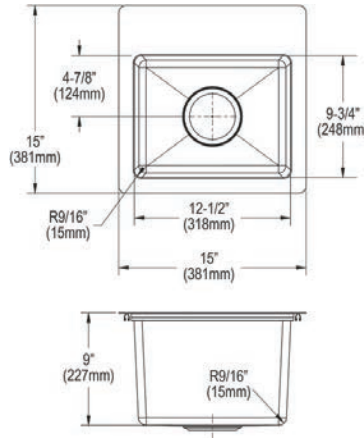

ECTSR15159TBG

Elkay Crosstown 18 Gauge Stainless Steel 15" x 15" x 9" Single Bowl Dual Mount Sink Kit

- Dimensions: 15" x 15" x 9"
- 18 gauge
- Polished Satin finish
- 3-1/2" (89mm) drain opening
- Sound deadening: Full spray sides and bottom with Sides and Bottom pads
- 18" minimum cabinet size

Includes: CTXBG118 Bottom Grid

Optional Accessories

Drain

LK35

LKDD

Ship dims: 33" x 24-1/2" x 13"

Approx. ship weight: 19 lbs.

ECTSR25229TBG

Elkay Crosstown 18 Gauge Stainless Steel 25" x 22" x 9" Single Bowl Dual Mount Sink Kit

- Dimensions: 25" x 22" x 9"
- 18 gauge
- Polished Satin finish
- 3-1/2" (89mm) drain opening
- Sound deadening: Full spray sides and bottom with Sides and Bottom pads
- 30" minimum cabinet size