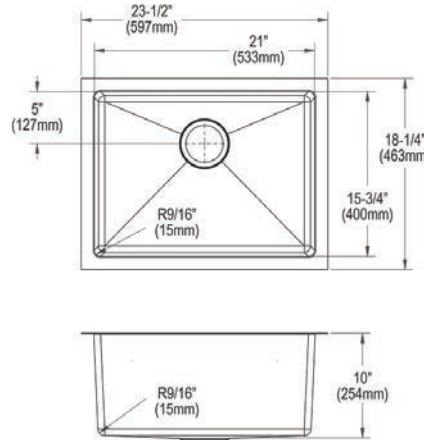

EFRU211510TC

Elkay Crosstown 16 Gauge Stainless Steel 23-1/2" x 18-1/4" x 10" Single Bowl Undermount Sink Kit

- Dimensions: 23-1/2" x 18-1/4" x 10"
- 16 gauge
- Polished Satin finish
- 3-1/2" (89mm) drain opening
- Sound deadening: Full spray sides and bottom with Sides and Bottom pads
- 27" minimum cabinet size

Includes: Custom fit bottom grid, deep strainer drain.

Optional Accessories

Cutting board

LKCBF2115HW

Ship dims: 30-7/16" x 26-1/16" x 10-1/16"

Approx. ship weight: 32 lbs.

EFRU211510TFG

Elkay Crosstown 16 Gauge Stainless Steel 23-1/2" x 18-1/4" x 10" Single Bowl Undermount Sink Kit with Filtered Beverage Faucet

- Dimensions: 23-1/2" x 18-1/4" x 10"
- 16 gauge
- Stainless Steel finish
- 3-1/2" (89mm) drain opening
- Sound deadening: Full spray sides and bottom with Sides and Bottom pads
- 27" minimum cabinet size