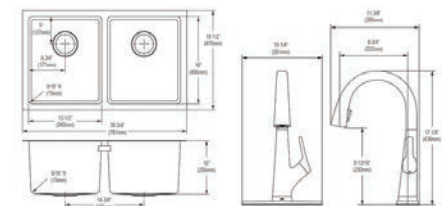

Elkay Crosstown 16 Gauge Stainless Steel 30-3/4" x 18-1/2" x 10" Equal Double Bowl Undermount Sink Kit with Filtered Faucet

Includes: LKAV7051FCR Faucet with filter included, two LKDD Drains, two CTXBG1214 Bottom Grids

Extended Lead Time

Optional Accessories

Drain

LK35

Ship dims: 37-1/2" x 26-1/16" x 14"

Approx. ship weight: 47 lbs.