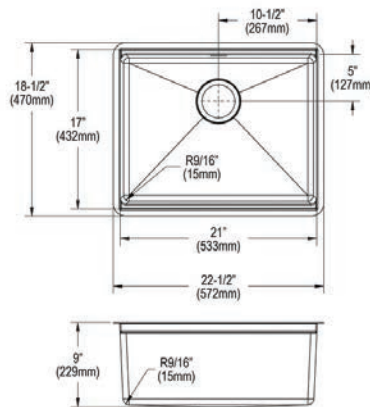

Includes: LKDD Drain, CTXOBG1914 Bottom Grid, LKCB1217AC Cutting Board, LKC0717SS Colander, LKDR13174RU Roll-up Drying Rack, LKDR0717SS Drying Rack

Optional Accessories

Bottom grid

CTXOBG1914

Cutting board

LKCB1217AC

Rinsing basket

LKDR1317RU

Drain

LKDD

Ship dims: 30-11/16" x 26-1/4" x 14"

Approx. ship weight: 32 lbs.