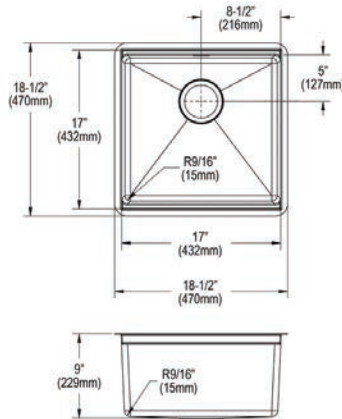

Cutting board

LKCBF17HW

Ship dims: 26-1/16" x 24" x 12-1/16"

Approx. ship weight: 22 lbs.

ECTRU12179TFCBC

- Dimensions: 13-1/2" x 18-1/2" x 9"
- 18 gauge
- Polished Satin finish
- 3-1/2" (89mm) drain opening
- Sound deadening: Full spray sides and bottom with Sides and Bottom pads
- 18" minimum cabinet size

LKDD

Ship dims: 20-11/16" x 25-9/16" x 10-13/16"

Approx. ship weight: 24 lbs.

ECTRU17169W

Elkay Crosstown 18 Gauge Workstation Stainless Steel 18-1/2" x 18-1/2" x 8-3/4" Single Bowl Undermount Sink Kit

- Dimensions: 18-1/2" x 18-1/2" x 9"
- 18 gauge
- Polished Satin finish
- 3-1/2" (89mm) drain opening
- Sound deadening: Full spray sides and bottom with Sides and Bottom pads
- 21" minimum cabinet size