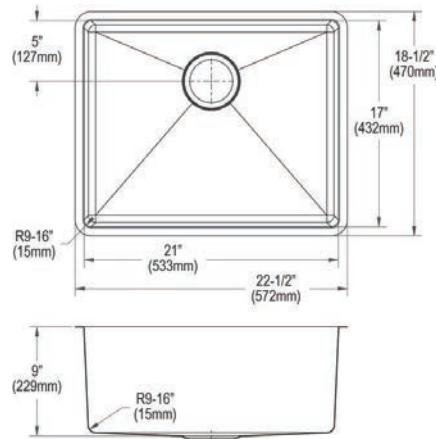

Cutting board

LKCBF17HW

Ship dims: 26-1/16" x 24" x 12-1/16"

Approx. ship weight: 22 lbs.

ECTRU12179TFCBC

- Dimensions: 13-1/2" x 18-1/2" x 9"
- 18 gauge
- Polished Satin finish
- 3-1/2" (89mm) drain opening
- Sound deadening: Full spray sides and bottom with Sides and Bottom pads
- 18" minimum cabinet size

Optional Accessories

Bottom grid

CTXBG1915

Drain

LK35

LKDD

Ship dims: 30" x 25-9/16" x 10-13/16"

Approx. ship weight: 25 lbs.

ECTRU21179TC

Elkay Crosstown 18 Gauge Stainless Steel 22-1/2" x 18-1/2" x 9" Single Bowl Undermount Sink Kit

- Dimensions: 22-1/2" x 18-1/2" x 9"
- 18 gauge
- Polished Satin finish
- 3-1/2" (89mm) drain opening
- Sound deadening: Full spray sides and bottom with Sides and Bottom pads
- 27" minimum cabinet size