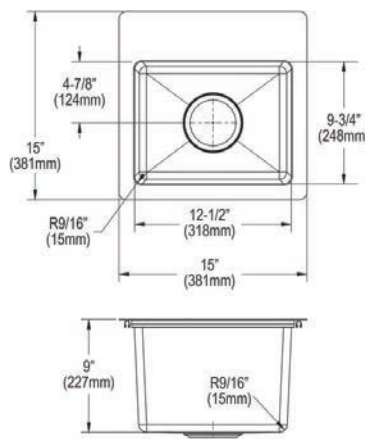

Includes: CTXBG118 Bottom Grid

Optional Accessories

Drain

LK35

LKDD

Ship dims: 33" x 24-1/2" x 13"

Approx. ship weight: 19 lbs.