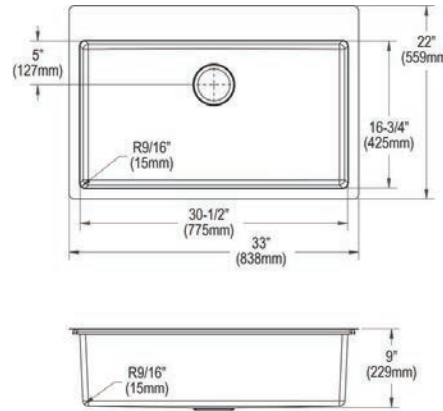

ECTSRS33229TBG

Elkay Crosstown 18 Gauge Stainless Steel 33" x 22" x 9" Single Bowl Dual Mount Sink Kit

- Dimensions: 33" x 22" x 9"
- 18 gauge
- Polished Satin finish
- 3-1/2" (89mm) drain opening
- Sound deadening: Full spray sides and bottom with Sides and Bottom pads
- 36" minimum cabinet size