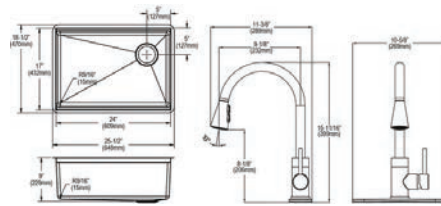

Elkay Crosstown 18 Gauge Stainless Steel 25-1/2" x 18-1/2" x 9" Single Bowl Undermount Sink & Faucet Kit with Bottom Grid & Drain

Includes: Custom fit bottom grid CTXBG2215, deep strainer drain LKDD and faucet LKAV3031CR

Optional Accessories

Bottom grid

CTXBG2215

Drain

LKDD

Ship dims: 30-7/16" x 26-1/16" x 12-1/2"

Approx. ship weight: 37 lbs.