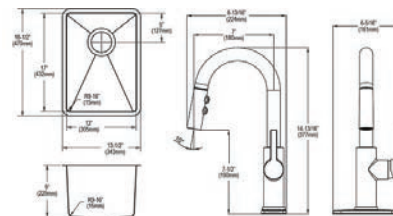

Elkay Crosstown 18 Gauge Stainless Steel 13-1/2" x 18-1/2" x 9" Single Bowl Undermount Bar Sink & Faucet Kit with Drain

Includes: Deep strainer drain LKDD and faucet LKAV3032CR

Optional Accessories

Drain

LKDD

Ship dims: 20-11/16" x 25-9/16" x 10-13/16"

Approx. ship weight: 24 lbs.