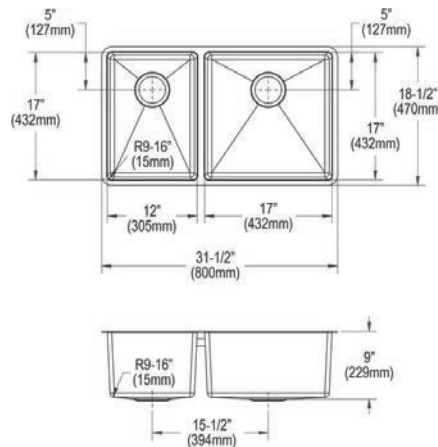

Includes: Two custom fit bottom grids, two deep strainer drains.

Optional Accessories

Cutting board

- LKCBF17HW

Ship dims: 37-1/2" x 26-1/16" x 10-1/16"

Approx. ship weight: 43 lbs.

ECTRU32179LTFBC

Elkay Crosstown 18 Gauge Stainless Steel 31-1/2" x 18-1/2" x 9" 40/60 Double Bowl Undermount Sink & Faucet Kit with Bottom Grid & Drain

- Dimensions: 31-1/2" x 18-1/2" x 9"
- 18 gauge
- Polished Satin finish
- 3-1/2" (89mm) drain opening
- Sound deadening: Full spray sides and bottom with Sides and Bottom pads
- 36" minimum cabinet size