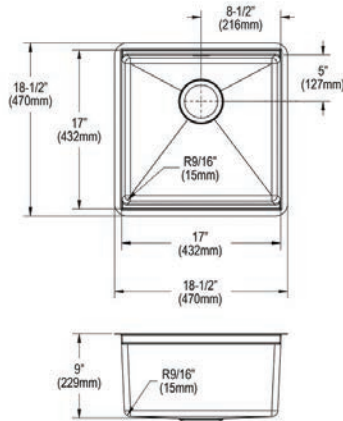

EFRU17169W

- Dimensions: 18-1/2" x 18-1/2" x 9"
- 16 gauge
- Polished Satin finish
- 3-1/2" (89mm) drain opening
- Sound deadening: Full spray sides and bottom with Sides and Bottom pads
- 21" minimum cabinet size

Elkay Crosstown 16 Gauge Workstation Stainless Steel 18-1/2" x 18-1/2" x 8-3/4" Single Bowl Undermount Sink Kit

Includes: LKDD Drain, CTXBG1514 Bottom Grid, LKCB1217AC Cutting Board, LKC0717SS Colander, LKDR13174RU Roll-up Drying Rack

Optional Accessories

Bottom grid

CTXBG1514

Cutting board

LKCB1217AC

Rinsing basket

LKDR1317RU

Drain

LKDD

Ship dims: 30-11/16" x 26-1/4" x 14"

Approx. ship weight: 27 lbs.

EFRU191610T

- Dimensions: 21-1/2" x 18-1/2" x 10"
- 16 gauge
- Polished Satin finish
- 3-1/2" (89mm) drain opening
- Sound deadening: Full spray sides and bottom with Sides and Bottom pads
- 27" minimum cabinet size