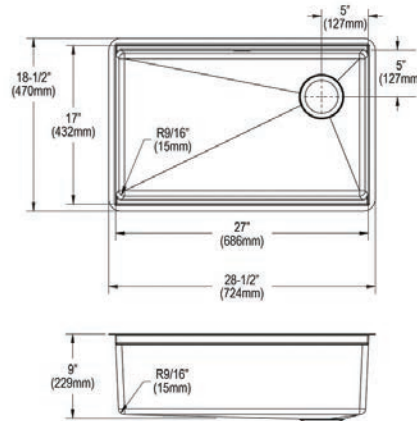

ECTRU27169RW

- Dimensions: 28-1/2" x 18-1/2" x 9"
- 18 gauge
- Polished Satin finish
- 3-1/2" (89mm) drain opening
- Sound deadening: Full spray sides and bottom with Sides and Bottom pads
- 30" minimum cabinet size

Elkay Crosstown 18 Gauge Workstation Stainless Steel 28-1/2" x 18-1/2" x 8-1/2" Single Bowl Undermount Sink Kit

Includes: LKDD Drain, CTXBG2514 Bottom Grid, LKCB1217AC Cutting Board, LKC0717SS Colander, LKDR13174RU Roll-up Drying Rack, LKDR0717SS Drying Rack

Optional Accessories

- **Bottom grid**
  CTXBG2514
- **Cutting board**
  LKCB1217AC
- **Rinsing basket**
  LKDR1317RU
- **Drain**
  LKDD

Ship dims: 37-3/4" x 26-5/16" x 16-5/16"
Approx. ship weight: 31 lbs.

ECTRU30169RTFCW

- Dimensions: 31-1/2" x 18-1/2" x 9"
- 18 gauge
- Polished Satin finish
- 3-1/2" (89mm) drain opening
- Sound deadening: Full spray sides and bottom with Sides and Bottom pads
- 36" minimum cabinet size