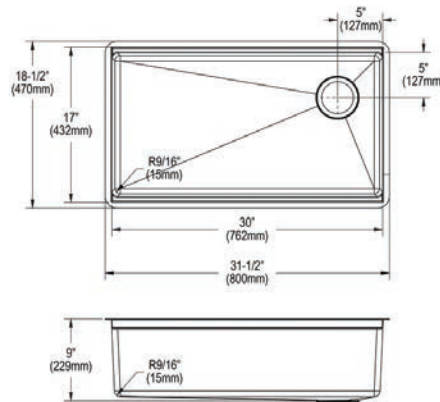

EFRU30169RTWC

- Dimensions: 31-1/2" x 18-1/2" x 9"
- 16 gauge
- Polished Satin finish
- 3-1/2" (89mm) drain opening
- Sound deadening: Full spray sides and bottom with Sides and Bottom pads
- 36" minimum cabinet size

Elkay Crosstown 16 Gauge Workstation Stainless Steel, 31-1/2" x 18-1/2" x 9" Single Bowl Undermount Sink Kit

Includes: CTXBG2814 bottom grid, LKC0717SS colander, LKCB1217AC Cutting Board, LKDR1317RU drying rack, LKDR0717SS drying rack, LKDD drain

Ship dims: 37-3/16" x 25-13/16" x 12-1/2"
Approx. ship weight: 49 lbs.

EFRU311610T

- Dimensions: 32-1/2" x 18" x 10"
- 16 gauge
- Polished Satin finish
- 3-1/2" (89mm) drain opening
- Sound deadening: Full spray sides and bottom with Sides and Bottom pads
- 36" minimum cabinet size