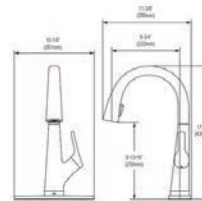

ECTSRA33229TFLC

Elkay Crosstown 18 Gauge Stainless Steel 33" x 22" x 9" Equal Double Bowl Dual Mount Sink Kit with Filtered Faucet with Aqua Divide

Includes: LKAV7051FCR Faucet with filter included, two LKDD Drains, two CTXBG1315 Bottom Grids

Extended Lead Time

Optional Accessories

Drain

LK35

Ship dims: 38" x 24-1/2" x 10-13/16"

Approx. ship weight: 34 lbs.

- Dimensions: 33" x 22" x 9"
- 18 gauge
- Stainless Steel finish
- 3-1/2" (89mm) drain opening
- Sound deadening: Full spray sides and bottom with Sides and Bottom pads
- 36" minimum cabinet size