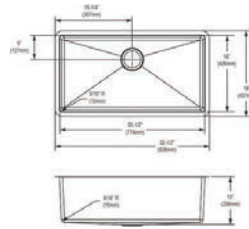

EFRU311610TFC

Elkay Crosstown 16 Gauge Stainless Steel 32-1/2" x 18" x 10" Single Bowl Undermount Sink Kit with Faucet

Includes: LKAV2061CR faucet, CTXBG2915 bottom grid, LKDD drain.

Optional Accessories

Cutting board

LKCBF2816HW

Ship dims: 37-3/16" x 25-3/4" x 11-7/16"

Approx. ship weight: 45 lbs.

- •Dimensions: 32-1/2" x 18" x 10"
- •16 gauge
- •Polished Satin finish
- •Available in 1 faucet holes
- •3-1/2" (89mm) drain opening
- •Sound deadening: Full spray sides and bottom with Sides and Bottom pads
- •36" minimum cabinet size