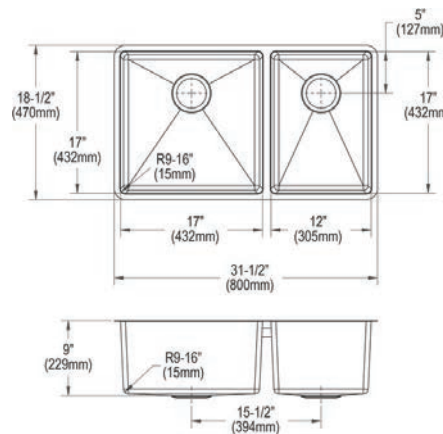

ECTRU32179RTC

Elkay Crosstown 18 Gauge Stainless Steel 31-1/2" x 18-1/2" x 9" 60/40 Double Bowl Undermount Sink Kit

Includes: Two custom fit bottom grids, two deep strainer drains.

Optional Accessories

Cutting board

LKCBF17HW

Ship dims: 37-1/2" x 26-1/16" x 10-1/16"

Approx. ship weight: 43 lbs.

- Dimensions: 31-1/2" x 18-1/2" x 9"
- 18 gauge
- Polished Satin finish
- 3-1/2" (89mm) drain opening
- Sound deadening: Full spray sides and bottom with Sides and Bottom pads
- 36" minimum cabinet size