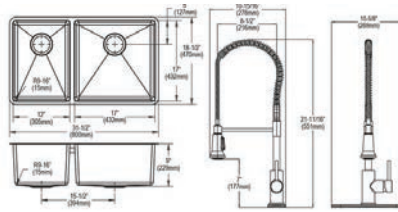

ECTRU32179LTFC

Elkay Crosstown 18 Gauge Stainless Steel 31-1/2" x 18-1/2" x 9" 40/60 Double Bowl Undermount Sink & Faucet Kit with Drain

Includes: 2x deep strainer drain LKDD and faucet LKAV2061CR

Optional Accessories

Drain

LKDD

Ship dims: 38-9/16" x 25-3/16" x 10-13/16"

Approx. ship weight: 47 lbs.

- Dimensions: 31-1/2" x 18-1/2" x 9"
- 18 gauge
- Polished Satin finish
- 3-1/2" (89mm) drain opening
- Sound deadening: Full spray sides and bottom with Sides and Bottom pads
- 36" minimum cabinet size