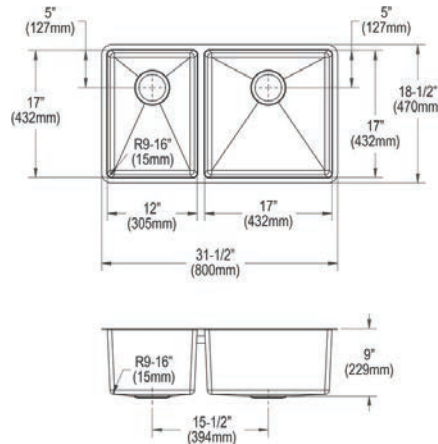

ECTRU32179LT

Elkay Crosstown 18 Gauge Stainless Steel 31-1/2" x 18-1/2" x 9" 40/60 Double Bowl Undermount Sink

- Dimensions: 31-1/2" x 18-1/2" x 9"
- 18 gauge
- Polished Satin finish
- 3-1/2" (89mm) drain opening
- Sound deadening: Full spray sides and bottom with Sides and Bottom pads
- 36" minimum cabinet size

Optional Accessories

Bottom grid

- CTXBG1015
- CTXBG1515

Cutting board

- LKCBF17HW

Drain

- LK35
- LKDD

Ship dims: 38-9/16" x 25-3/16" x 10-13/16"

Approx. ship weight: 38 lbs.

ECTRU32179LTC

Elkay Crosstown 18 Gauge Stainless Steel 31-1/2" x 18-1/2" x 9" 40/60 Double Bowl Undermount Sink Kit

- Dimensions: 31-1/2" x 18-1/2" x 9"
- 18 gauge
- Polished Satin finish
- 3-1/2" (89mm) drain opening
- Sound deadening: Full spray sides and bottom with Sides and Bottom pads
- 36" minimum cabinet size