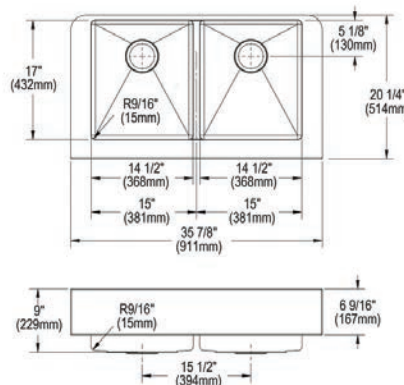

Includes: Two custom fit bottom grids, two deep strainer drains.

Ship dims: 38-3/4" x 28-3/8" x 11-1/4"

Approx. ship weight: 47 lbs.

- •Dimensions: 35-7/8" x 20-1/4" x 9"
- •18 gauge
- •Polished Satin finish
- •3-1/2" (89mm) drain opening
- •Sound deadening: Full spray sides and bottom with Sides and Bottom pads
- •36" minimum cabinet size