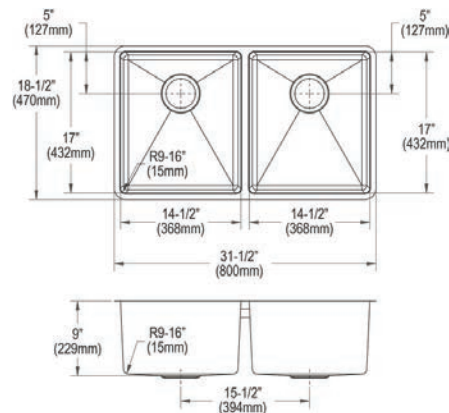

Elkay Crosstown 18 Gauge Stainless Steel 31-1/2" x 18-1/2" x 9" Equal Double Bowl Undermount Sink Kit

Includes: Two custom fit bottom grids, two deep strainer drains.

Optional Accessories

Cutting board

LKCBF17HW

Ship dims: 37-1/2" x 26-1/16" x 12-1/2"

Approx. ship weight: 43 lbs.

ECTRU31179TFC

- Dimensions: 31-1/2" x 18-1/2" x 9"
- 18 gauge
- Polished Satin finish
- Available in 1 faucet holes
- 3-1/2" (89mm) drain opening
- Sound deadening: Full spray sides and bottom with Sides and Bottom pads
- 36" minimum cabinet size