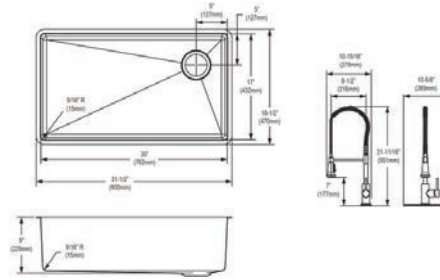

ECTRU30179RTFC

Elkay Crosstown 18 Gauge Stainless Steel 31-1/2" x 18-1/2" x 9" Single Bowl Undermount Sink Kit with Faucet

Includes: LKAV2061CR faucet, CTXBG2815 bottom grid, LKDD drain.

Optional Accessories

Cutting board

LKCBF17HW

Ship dims: 37-3/16" x 25-3/4" x 11-7/16"

Approx. ship weight: 43 lbs.

- Dimensions: 31-1/2" x 18-1/2" x 9"
- 18 gauge
- Polished Satin finish
- Available in 1 faucet holes
- 3-1/2" (89mm) drain opening
- Sound deadening: Full spray sides and bottom with Sides and Bottom pads
- 36" minimum cabinet size