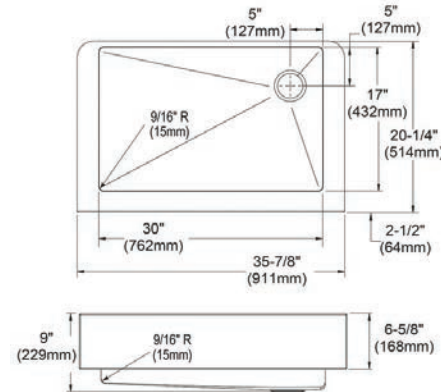

Elkay Crosstown 18 Gauge Stainless Steel 35-7/8" x 20-1/4" x 9" Single Bowl Farmhouse Sink

Optional Accessories

Bottom grid

CTXBG2916

Drain

LK35

LK99S

LKDD

Ship dims: 38-3/4" x 28-3/8" x 11-1/4"

Approx. ship weight: 40 lbs.