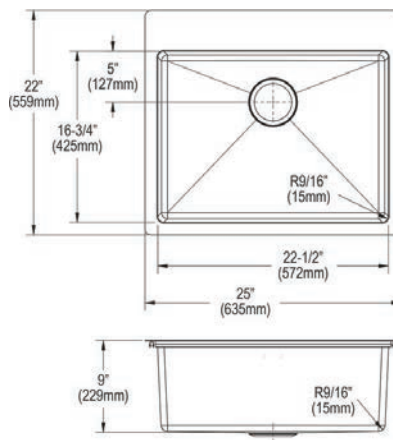

Includes: CTXBG2115 Bottom Grid

Optional Accessories

Drain

LK35

LKDD

Ship dims: 33" x 24-1/2" x 13"

Approx. ship weight: 24 lbs.