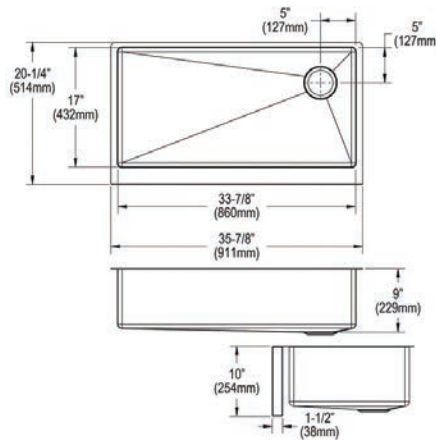

EFRUFF3417RDBG

Elkay Crosstown 16 Gauge Stainless Steel 35-7/8" x 20-1/4" x 9" Single Bowl Tall Farmhouse Sink Kit

- Dimensions: 35-7/8" x 20-1/4" x 10"
- 16 gauge
- Polished Satin finish
- 3-1/2" (89mm) drain opening
- Sound deadening: Full spray sides and bottom with Sides and Bottom pads
- 36" minimum cabinet size

Includes: CTXFBG3316 bottom grid, LKDD deep strainer drain

Ship dims: 40" x 25" x 12"
Approx. ship weight: 59 lbs.

EFRUFFA33179RW

Elkay Crosstown 16 Gauge Workstation Stainless Steel 34-7/8" x 20-1/4" x 9-7/16" Equal Double Bowl Farmhouse Sink Kit with Aqua Divide

- Dimensions: 34-7/8" x 20-1/4" x 10"
- 16 gauge
- Polished Satin finish
- 3-1/2" (89mm) drain opening
- Sound deadening: Full spray sides and bottom with Sides and Bottom pads
- 36" minimum cabinet size