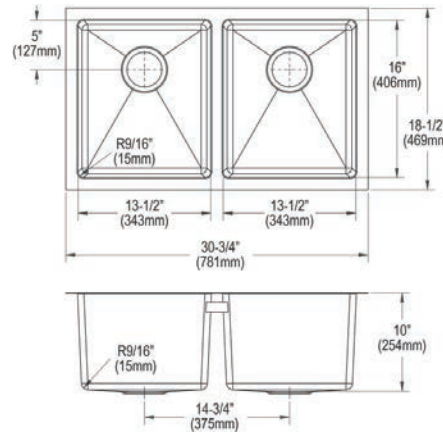

EFRU311810TC

- Dimensions: 30-3/4" x 18-1/2" x 10"
- 16 gauge
- Polished Satin finish
- 3-1/2" (89mm) drain opening
- Sound deadening: Full spray sides and bottom with Sides and Bottom pads
- 36" minimum cabinet size

Elkay Crosstown 16 Gauge Stainless Steel 30-3/4" x 18-1/2" x 10" Equal Double Bowl Undermount Sink Kit

Includes: Two custom fit bottom grids, two deep strainer drains.

Optional Accessories

Cutting board

LKCBF1316HW

Ship dims: 37-1/2" x 26-1/16" x 14"

Approx. ship weight: 47 lbs.

EFRU311810TFC

- Dimensions: 30-3/4" x 18-1/2" x 10"
- 16 gauge
- Polished Satin finish
- Available in 1 faucet holes
- 3-1/2" (89mm) drain opening
- Sound deadening: Full spray sides and bottom with Sides and Bottom pads
- 36" minimum cabinet size