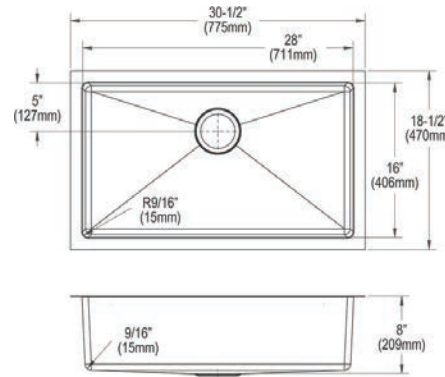

- Dimensions: 30-1/2" x 18-1/2" x 8"
- 16 gauge
- Polished Satin finish
- 3-1/2" (89mm) drain opening
- Sound deadening: Full spray sides and bottom with Sides and Bottom pads
- 36" minimum cabinet size