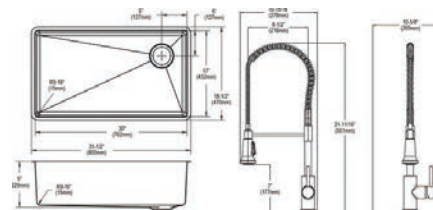

Includes: Custom fit bottom grid CTXBG2815, deep strainer drain LKDD and faucet LKAV2061MBCR

Optional Accessories

Bottom grid

CTXBG2815

Drain

LKDD

Ship dims: 37-1/2" x 26-1/16" x 10-1/16"

Approx. ship weight: 50 lbs.