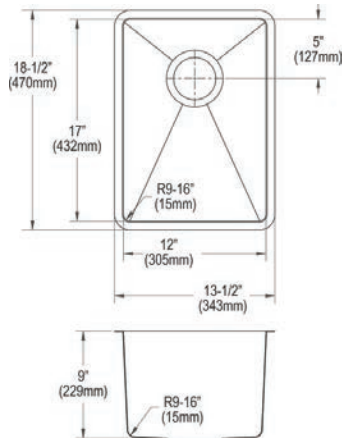

ECTRU12179TC

- Dimensions: 13-1/2" x 18-1/2" x 9"
- 18 gauge
- Polished Satin finish
- 3-1/2" (89mm) drain opening
- Sound deadening: Full spray sides and bottom with Sides and Bottom pads
- 18" minimum cabinet size

Elkay Crosstown 18 Gauge Stainless Steel 13-1/2" x 18-1/2" x 9" Single Bowl Undermount Bar Sink Kit

Includes: Custom fit bottom grid, deep strainer drain, all packed in an Elkay protective cloth bag.

Optional Accessories

Cutting board

LKCBF17HW

Ship dims: 26-1/16" x 24" x 12-1/16"

Approx. ship weight: 22 lbs.

ECTRU12179TFCBC

- Dimensions: 13-1/2" x 18-1/2" x 9"
- 18 gauge
- Polished Satin finish
- 3-1/2" (89mm) drain opening
- Sound deadening: Full spray sides and bottom with Sides and Bottom pads
- 18" minimum cabinet size