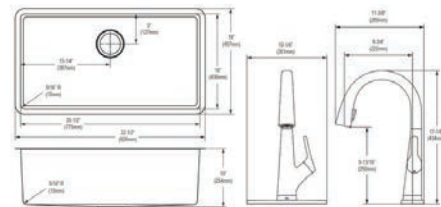

EFRU311610TFLC

Elkay Crosstown 16 Gauge Stainless Steel 32-1/2" x 18" x 10" Single Bowl Undermount Sink Kit with Filtered Faucet

Includes: LKAV7051FCR Faucet with filter included, LKDD Drain, CTXBG2914 Bottom Grid

Extended Lead Time

Optional Accessories

Drain

LK35

Ship dims: 37-7/16" x 26-9/16" x 15-5/8"

Approx. ship weight: 32 lbs.

- •Dimensions: 32-1/2" x 18" x 10"
- •16 gauge
- •Stainless Steel finish
- •3-1/2" (89mm) drain opening
- •Sound deadening: Full spray sides and bottom with Sides and Bottom pads
- •36" minimum cabinet size