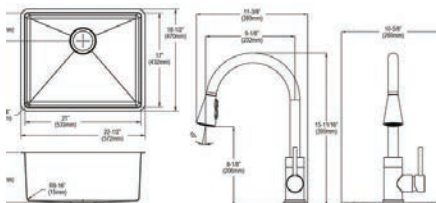

Includes: Custom fit bottom grid CTXBG1915, deep strainer drain LKDD and faucet LKAV3031CR

Optional Accessories

Bottom grid

CTXBG1915

Drain

LKDD

Ship dims: 30-7/16" x 26-1/16" x 12-1/16"

Approx. ship weight: 36 lbs.