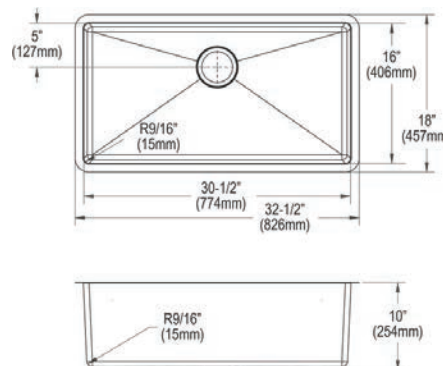

Elkay Crosstown 16 Gauge Stainless Steel 32-1/2" x 18" x 10" Single Bowl Undermount Sink Kit

Includes: Custom fit bottom grid, deep strainer drain, all packed in an Elkay protective cloth bag.

Optional Accessories

Cutting board

LKCBF2816HW

Ship dims: 37-7/16" x 26-9/16" x 15-5/8"
Approx. ship weight: 32 lbs.