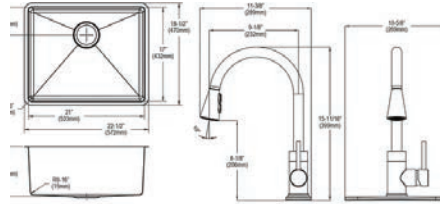

ECTRU21179TFCC

Elkay Crosstown 18 Gauge Stainless Steel 22-1/2" x 18-1/2" x 9" Single Bowl Undermount Sink & Faucet Kit with Drain

Includes: Deep strainer drain LKDD and faucet LKAV3031CR

Optional Accessories

Drain

LKDD

Ship dims: 30" x 25-9/16" x 10-13/16"

Approx. ship weight: 32 lbs.

- Dimensions: 22-1/2" x 18-1/2" x 9"
- 18 gauge
- Polished Satin finish
- 3-1/2" (89mm) drain opening
- Sound deadening: Full spray sides and bottom with Sides and Bottom pads
- 27" minimum cabinet size