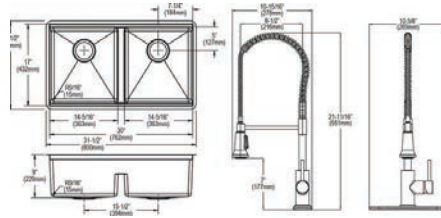

Elkay Crosstown 18 Gauge Workstation Stainless Steel 31-1/2" x 18-1/2" x 9" Equal Double Bowl Undermount Sink & Faucet Kit with Aqua Divide

Includes: 2x Bottom grid CTXBG1314, 2x drain LKDD, colander LKC0717SS, drying rack LKDR1317RU and LKDR0717SS, cutting board LKCB1217AC and faucet LKAV2061CR

Optional Accessories

Bottom grid

CTXBG1314

Cutting board

LKCB1217AC

Rinsing basket

LKDR1317RU

LKDR0717SS

Drain

LKDD

Ship dims: 37-3/16" x 25-13/16" x 12-1/2"

Approx. ship weight: 53 lbs.

ECTRUAQ31169TWC

- Dimensions: 31-1/2" x 18-1/2" x 9"
- 18 gauge
- Polished Satin finish
- 3-1/2" (89mm) drain opening
- Sound deadening: Full spray sides and bottom with Sides and Bottom pads
- 36" minimum cabinet size