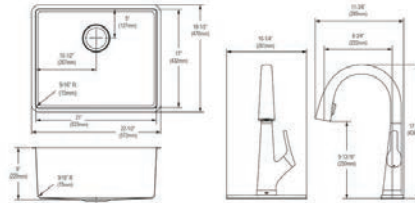

ECTRU21179TFLC

Elkay Crosstown 18 Gauge Stainless Steel 22-1/2" x 18-1/2" x 9" Single Bowl Undermount Sink Kit with Filtered Faucet

Includes: LKAV7051FCR Faucet with filter included, LKDD Drain, CTXBG1915 Bottom Grid

Extended Lead Time

Optional Accessories

Drain

LK35

Ship dims: 30" x 25-9/16" x 10-13/16"

Approx. ship weight: 36 lbs.

- Dimensions: 22-1/2" x 18-1/2" x 9"
- 18 gauge
- Stainless Steel finish
- 3-1/2" (89mm) drain opening
- Sound deadening: Full spray sides and bottom with Sides and Bottom pads
- 27" minimum cabinet size