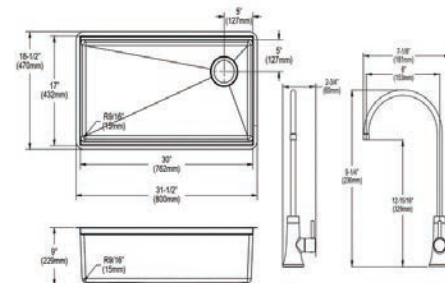

Includes: LKAV71FLS Beverage Faucet and Filter with sink, wood cutting board, wood-handled colander & drying rack, roll-up drying rack, bottom grid(s), drain(s)

Special Note: Kitchen faucet sold separately

Optional Accessories

Drain

LK99

Ship dims: 37-3/16" x 25-3/4" x 16-1/8"

Approx. ship weight: 55 lbs.