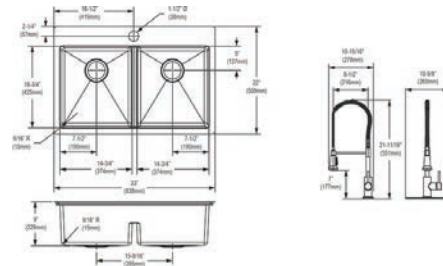

Elkay Crosstown 18 Gauge Stainless Steel 33" x 22" x 9" 1-Hole Equal Double Bowl Dual Mount Sink Kit with Aqua Divide and Faucet

- Dimensions: 33" x 22" x 9"
- 18 gauge
- Polished Satin finish
- Available in 1 faucet holes
- 3-1/2" (89mm) drain opening
- Sound deadening: Full spray sides and bottom with Sides and Bottom pads
- 36" minimum cabinet size