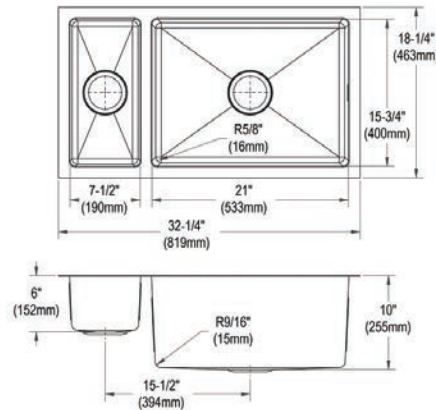

- Dimensions: 32-1/4" x 18-1/4" x 10"
- 16 gauge
- Polished Satin finish
- 3-1/2" (89mm) drain opening
- Sound deadening: Full spray sides and bottom with Sides and Bottom pads
- 36" minimum cabinet size