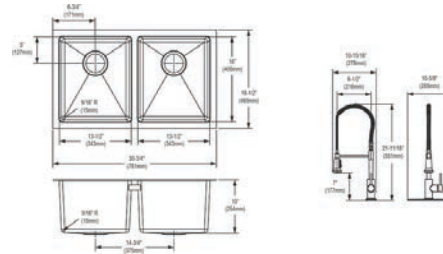

Elkay Crosstown 16 Gauge Stainless Steel 30-3/4" x 18-1/2" x 10" Equal Double Bowl Undermount Sink Kit with Faucet

Includes: LKAV2061CR faucet, two CTXBG1214 bottom grids, two LKDD drains

Optional Accessories

Cutting board

LKCBF1316HW

Ship dims: 37-3/16" x 25-3/4" x 11-7/16"

Approx. ship weight: 51 lbs.

EFRU311810TFLC

- Dimensions: 30-3/4" x 18-1/2" x 10"
- 16 gauge
- Stainless Steel finish
- 3-1/2" (89mm) drain opening
- Sound deadening: Full spray sides and bottom with Sides and Bottom pads
- 36" minimum cabinet size