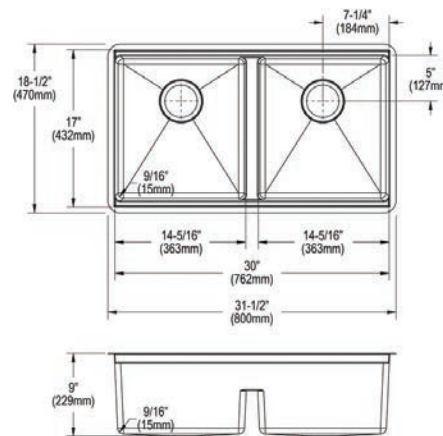

Includes: Two CTXBG1314 bottom grids, LKC0717SS colander, LKCB1217AC Cutting Board, LKDR1317RU drying rack, LKDR0717SS drying rack, two LKDD drains

Ship dims: 37-3/16" x 25-13/16" x 12-1/2"

Approx. ship weight: 51 lbs.