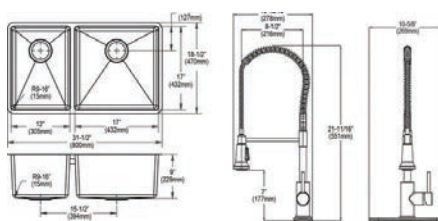

Includes: Custom fit bottom grid CTXBG1515 and CTXBG1015, 2xdeep strainer drain LKDD and faucet LKAV2061CR

Optional Accessories

Bottom grid

- CTXBG1015
- CTXBG1515

Drain

- LKDD

Ship dims: 37-1/2" x 20-1/16" x 10-1/16"

Approx. ship weight: 50 lbs.