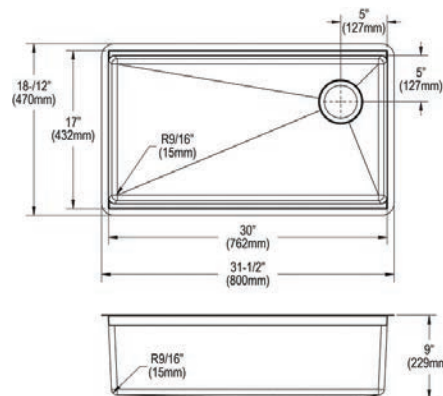

Elkay Crosstown 18 Gauge Workstation Stainless Steel 31-1/2" x 18-1/2" x 9" Single Bowl Undermount Sink Kit

Includes: CTXBG2814 bottom grid, LKC0717SS colander, LKCB1217AC Cutting Board, LKDR1317RU drying rack, LKDR0717SS drying rack, LKDD drain

Ship dims: 37-3/16" x 25-13/16" x 12-1/2"
Approx. ship weight: 46 lbs.