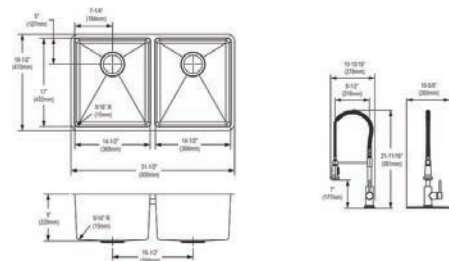

Elkay Crosstown 18 Gauge Stainless Steel 31-1/2" x 18-1/2" x 9" Equal Double Bowl Undermount Sink Kit with Faucet

Includes: LKAV2061CR faucet, two CTXBG1316 bottom grids, two LKDD drains

Optional Accessories

Cutting board

LKCBF17HW

Ship dims: 37-3/16" x 25-3/4" x 11-7/16"

Approx. ship weight: 47 lbs.