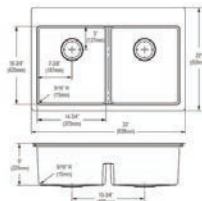

ECTSRA33229TFLC

Elkay Crosstown 18 Gauge Stainless Steel 33" x 22" x 9" Equal Double Bowl Dual Mount Sink Kit with Filtered Faucet with Aqua Divide

Includes: LKAV7051FCR Faucet with filter included, two LKDD Drains, two CTXBG1315 Bottom Grids

Extended Lead Time

Optional Accessories

Drain

LK35

Ship dims: 38" x 24-1/2" x 10-13/16"

Approx. ship weight: 34 lbs.

- Dimensions: 33" x 22" x 9"
- 18 gauge
- Stainless Steel finish
- 3-1/2" (89mm) drain opening
- Sound deadening: Full spray sides and bottom with Sides and Bottom pads
- 36" minimum cabinet size