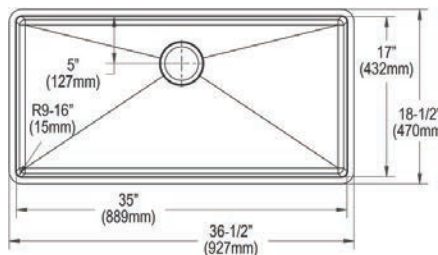

ECTRU35179T

Elkay Crosstown 18 Gauge Stainless Steel 36-1/2" x 18-1/2" x 9" Single Bowl Undermount Sink

Optional Accessories

Bottom grid

CTXBG3416

Drain

LK35

LKDD

Ship dims: 44" x 25-9/16" x 10-13/16"

Approx. ship weight: 37 lbs.

- Dimensions: 36-1/2" x 18-1/2" x 9"
- 18 gauge
- Polished Satin finish
- 3-1/2" (89mm) drain opening
- Sound deadening: Full spray sides and bottom with Sides and Bottom pads
- 39" minimum cabinet size