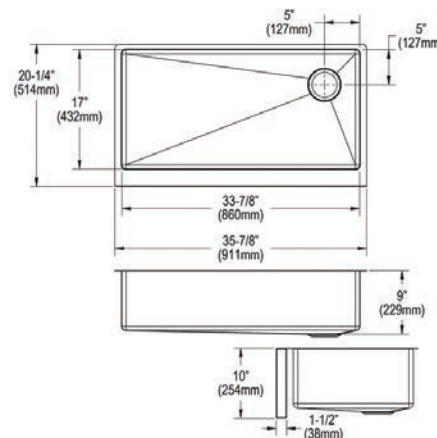

Optional Accessories

Bottom grid

CTXFBG3316

Drain

LK35

LK99

LKDD

Ship dims: 40" x 25" x 12"

Approx. ship weight: 45 lbs.