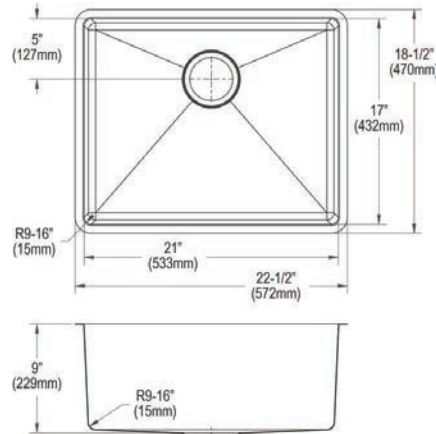

Cutting board

LKCBF17HW

Ship dims: 26-1/16" x 24" x 12-1/16"

Approx. ship weight: 22 lbs.

ECTRU12179TFCBC

- Dimensions: 13-1/2" x 18-1/2" x 9"
- 18 gauge
- Polished Satin finish
- 3-1/2" (89mm) drain opening
- Sound deadening: Full spray sides and bottom with Sides and Bottom pads
- 18" minimum cabinet size

LKDD

Ship dims: 30-11/16" x 26-1/4" x 14"

Approx. ship weight: 28 lbs.

ECTRU21179T

Elkay Crosstown 18 Gauge Stainless Steel 22-1/2" x 18-1/2" x 9" Single Bowl Undermount Sink

- Dimensions: 22-1/2" x 18-1/2" x 9"
- 18 gauge
- Polished Satin finish
- 3-1/2" (89mm) drain opening
- Sound deadening: Full spray sides and bottom with Sides and Bottom pads
- 27" minimum cabinet size