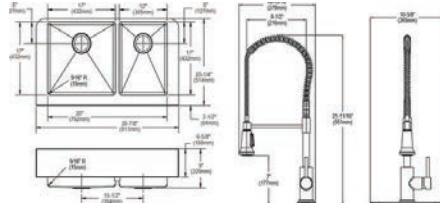

Optional Accessories

Bottom grid

- CTXBG1616
- CTXBG1116

Drain

- LKDD

Ship dims: 38-3/4" x 28-3/8" x 11-1/4"
Approx. ship weight: 54 lbs.

ECTRUF32179FCC

Elkay Crosstown 18 Gauge Stainless Steel 35-7/8" x 20-1/4" x 9" 60/40 Double Bowl Farmhouse Sink & Faucet Kit with Drain