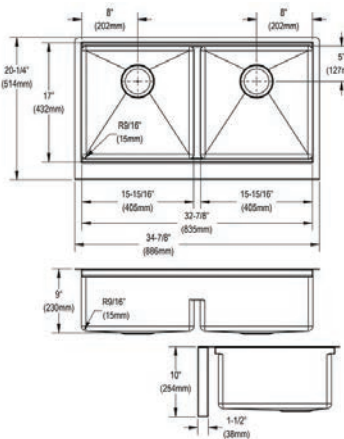

- Dimensions: 34-7/8" x 20-1/4" x 10"
- 16 gauge
- Polished Satin finish
- 3-1/2" (89mm) drain opening
- Sound deadening: Full spray sides and bottom with Sides and Bottom pads
- 36" minimum cabinet size