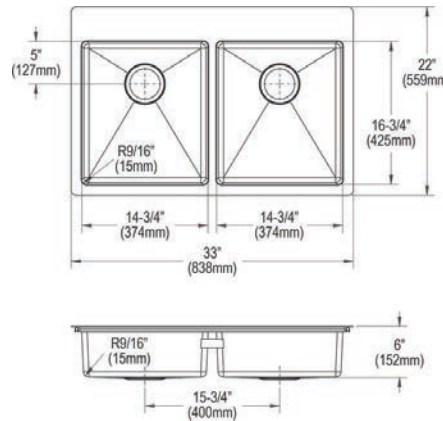

ECTSRAD33226TBG

Elkay Crosstown 18 Gauge Stainless Steel 33" x 22" x 6", Equal Double Bowl Dual Mount ADA Sink Kit

- Dimensions: 33" x 22" x 6"
- 18 gauge
- Polished Satin finish
- 3-1/2" (89mm) drain opening
- Sound deadening: Full spray sides and bottom with Sides and Bottom pads
- 36" minimum cabinet size

Includes: two CTXBG1315 Bottom Grids

Optional Accessories

Bottom grid

CTXBG1315

Drain

LK35

LKDD

Ship dims: 38" x 24-1/2" x 13"

Approx. ship weight: 34 lbs.

ECTSRS33229TBG

Elkay Crosstown 18 Gauge Stainless Steel 33" x 22" x 9" Single Bowl Dual Mount Sink Kit

- Dimensions: 33" x 22" x 9"
- 18 gauge
- Polished Satin finish
- 3-1/2" (89mm) drain opening
- Sound deadening: Full spray sides and bottom with Sides and Bottom pads
- 36" minimum cabinet size