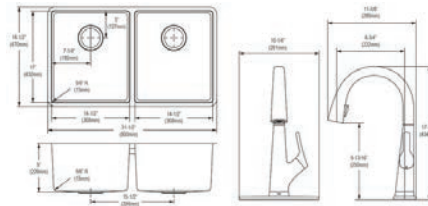

Cutting board

LKCBF17HW

Ship dims: 37-3/16" x 25-3/4" x 11-7/16"

Approx. ship weight: 47 lbs.

ECTRU31179TFLC

Elkay Crosstown 18 Gauge Stainless Steel 31-1/2" x 18-1/2" x 9" Equal Double Bowl Undermount Sink Kit with Filtered Faucet