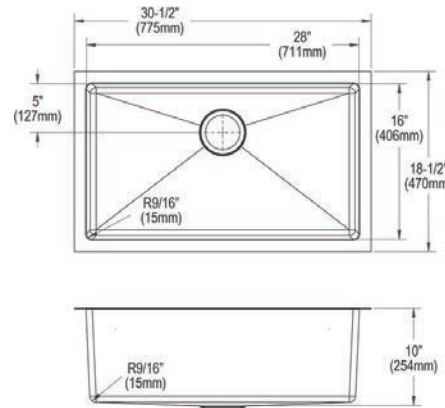

EFRU281610T

- Dimensions: 30-1/2" x 18-1/2" x 10"
- 16 gauge
- Polished Satin finish
- 3-1/2" (89mm) drain opening
- Sound deadening: Full spray sides and bottom with Sides and Bottom pads
- 36" minimum cabinet size

Elkay Crosstown 16 Gauge Stainless Steel 30-1/2" x 18-1/2" x 10" Single Bowl Undermount Sink

Optional Accessories

Bottom grid

CTXBG2614

Drain

LK35

LKDD

Ship dims: 19-15/16" x 12-13/16" x 29-7/8"

Approx. ship weight: 38 lbs.

EFRU281610TC

- Dimensions: 30-1/2" x 18-1/2" x 10"
- 16 gauge
- Polished Satin finish
- 3-1/2" (89mm) drain opening
- Sound deadening: Full spray sides and bottom with Sides and Bottom pads
- 36" minimum cabinet size