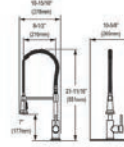

EFRU311610TFC

Elkay Crosstown 16 Gauge Stainless Steel 32-1/2" x 18" x 10" Single Bowl Undermount Sink Kit with Faucet

Includes: LKAV2061CR faucet, CTXBG2915 bottom grid, LKDD drain.

Optional Accessories

Cutting board

LKCBF2816HW

Ship dims: 37-3/16" x 25-3/4" x 11-7/16"

Approx. ship weight: 45 lbs.

- •Dimensions: 32-1/2" x 18" x 10"
- •16 gauge
- •Polished Satin finish
- •Available in 1 faucet holes
- •3-1/2" (89mm) drain opening
- •Sound deadening: Full spray sides and bottom with Sides and Bottom pads
- •36" minimum cabinet size