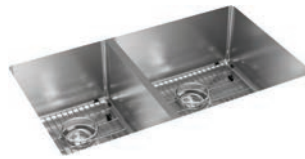

ECTRU31179TC
18-gauge Stainless Steel
Double Bowl Undermount Kit
Dimensions: 31.5" x 18.5" x 9"
Sink Only: ECTRU31179T
Faucet Kits: ECTRU31179TFMBC,
ECTRU31179TFMC
Filtered Faucet Kits: ECTRU31179TFLC
Min. Cabinet Size: 36"

ECTRU32179LTC
18-gauge Stainless Steel
60/40 Double Bowl Undermount Kit
Dimensions: 31.5" x 18.5" x 9"
Sink Only: ECTRU32179LT
Faucet Kit: ECTRU32179LTFBC
Min. Cabinet Size: 36"