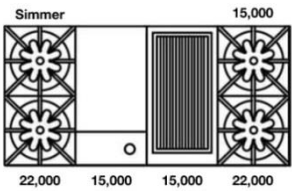

48" Nova (RNB) Rangetop with 12" Griddle & Charbroiler

Natural Gas Models: 48" Nova Series Rangetop with 12" Griddle & Charbroiler			
RGTNB484GCBV2	4 Burner | 12" Griddle & Char Br. | Nat Gas | Stainless Steel | Standard Trim	$ 7,395	$ 8,505
RGTNB484GCBV2PLT	4 Burner | 12" Griddle & Char Br. | Nat Gas | Stainless Steel | Plated Trim*	$ 8,890	$ 10,225
LP/Propane Models: 48" Nova Series Rangetop with 12" Griddle & Charbroiler			
RGTNB484GCBV2L	4 Burner | 12" Griddle & Char Br. | LP Gas | Stainless Steel | Standard Trim	$ 7,395	$ 8,505
RGTNB484GCBV2LPLT	4 Burner | 12" Griddle & Char Br. | LP Gas | Stainless Steel | Plated Trim*	$ 8,890	$ 10,225
Customization & Accessory Options: (See page 50) | Total Knobs: 6