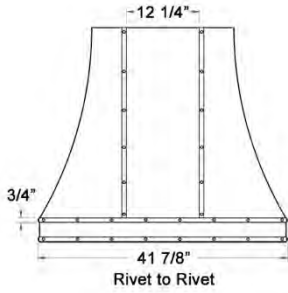

DESIGNER SERIES: 42", 48", 54" & 60" RIDGELINE WALL HOODS

42" RIDGELINE CURVED SIDES HOODS:		UMRP	MSRP
RL042MLPLT	Body: Stainless Steel | Strap/Rivets: Stainless Steel	$ 7,995	$ 9,195
RL042MLPLTD	Body: Stainless Steel | Strap/Rivets: Des. Metal*	$ 8,390	$ 9,650
RL042MLPLTC	Body: Std RAL Color* | Strap/Rivets: Stainless Steel	$ 9,490	$ 10,915
RL042MLPLTDC	Body: Std RAL Color* | Strap/Rivets: Des Metal*	$ 9,885	$ 11,370
RL042MLPLTCF	Body: Spec. Finish* | Strap/Rivets: Stainless Steel	$ 10,590	$ 12,180
RL042MLPLTDCF	Body: Spec. Finish* | Strap/Rivets: Des. Metal*	$ 10,985	$ 12,635
RL042MLPLTCC	Body: Custom Color* | Strap/Rivets: Stainless Steel	$ 11,990	$ 13,790
RL042MLPLTDCC	Body: Custom Color* | Strap/Rivets: Des. Metal*	$ 12,385	$ 14,245
48" RIDGELINE HOODS:		UMRP	MSRP
RL048MLPLT	Body: Stainless Steel | Strap/Rivets: Stainless Steel	$ 8,495	$ 9,770
RL048MLPLTD	Body: Stainless Steel | Strap/Rivets: Des. Metal*	$ 8,890	$ 10,225
RL048MLPLTC	Body: Std RAL Color* | Strap/Rivets: Stainless Steel	$ 9,990	$ 11,490
RL048MLPLTDC	Body: Std RAL Color* | Strap/Rivets: Des Metal*	$ 10,385	$ 11,945
RL048MLPLTCF	Body: Spec. Finish* | Strap/Rivets: Stainless Steel	$ 11,090	$ 12,755
RL048MLPLTDCF	Body: Spec. Finish* | Strap/Rivets: Des. Metal*	$ 11,485	$ 13,210
RL048MLPLTCC	Body: Custom Color* | Strap/Rivets: Stainless Steel	$ 12,490	$ 14,365
RL048MLPLTDCC	Body: Custom Color* | Strap/Rivets: Des. Metal*	$ 12,885	$ 14,820
54" RIDGELINE HOODS:		UMRP	MSRP
RL054MLPLT	Body: Stainless Steel | Strap/Rivets: Stainless Steel	$ 9,895	$ 11,380
RL054MLPLTD	Body: Stainless Steel | Strap/Rivets: Des. Metal*	$ 10,290	$ 11,835
RL054MLPLTC	Body: Std RAL Color* | Strap/Rivets: Stainless Steel	$ 11,390	$ 13,100
RL054MLPLTDC	Body: Std RAL Color* | Strap/Rivets: Des Metal*	$ 11,785	$ 13,555
RL054MLPLTCF	Body: Spec. Finish* | Strap/Rivets: Stainless Steel	$ 12,490	$ 14,365
RL054MLPLTDCF	Body: Spec. Finish* | Strap/Rivets: Des. Metal*	$ 12,885	$ 14,820
RL054MLPLTCC	Body: Custom Color* | Strap/Rivets: Stainless Steel	$ 13,890	$ 15,975
RL054MLPLTDCC	Body: Custom Color* | Strap/Rivets: Des. Metal*	$ 14,285	$ 16,460
60" RIDGELINE HOODS:		UMRP	MSRP
RL060MLPLT	Body: Stainless Steel | Strap/Rivets: Stainless Steel	$ 11,595	$ 13,335
RL060MLPLTD	Body: Stainless Steel | Strap/Rivets: Des. Metal*	$ 11,990	$ 13,790
RL060MLPLTC	Body: Std RAL Color* | Strap/Rivets: Stainless Steel	$ 13,090	$ 15,055
RL060MLPLTDC	Body: Std RAL Color* | Strap/Rivets: Des Metal*	$ 13,485	$ 15,510
RL060MLPLTCF	Body: Spec. Finish* | Strap/Rivets: Stainless Steel	$ 14,190	$ 16,320
RL060MLPLTDCF	Body: Spec. Finish* | Strap/Rivets: Des. Metal*	$ 15,585	$ 16,775
RL060MLPLTCC	Body: Custom Color* | Strap/Rivets: Stainless Steel	$ 15,590	$ 17,930
RL060MLPLTDCC	Body: Custom Color* | Strap/Rivets: Des. Metal*	$ 15,985	$ 18,385