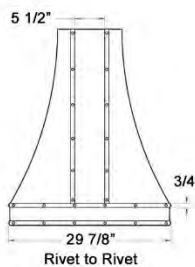

BLOWER OPTIONS	IN-HOOD		IN-LINE		REMOTE		DISCHARGE	
CFM POWER	600	1200	800	1200	1000	1400	TOP	REAR
MODEL #	BS-CFM-600-IN06	BS-CFM-1200-IN12	ATEX-0.8	ATEX-1.2	HYEX-1.0-GA	HYEX-1.4-GA		
UMRP	$ 965	$ 995	$ 1,260	$ 1,510	$ 1,385	$ 1,640	Available at time of order	
RL030MLPLT	•		•	•	•	•		
RL036MLPLT	•	•	•	•	•	•		
RL042MLPLT	•	•	•	•	•	•		
RL048MLPLT	•	•	•	•	•	•		
RL054MLPLT	•	•	•	•	•	•		
RL060MLPLT	•	•	•	•	•	•