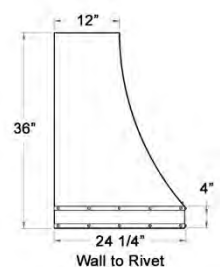

BLOWER OPTIONS	IN-HOOD		IN-LINE		REMOTE		DISCHARGE	
CFM POWER	600	1200	800	1200	1000	1400	TOP	REAR
MODEL #	BS-CFM-600-IN06	BS-CFM-1200-IN12	ATEX-0.8	ATEX-1.2	HYEX-1.0-GA	HYEX-1.4-GA		
UMRP	$ 965	$ 995	$ 1,260	$ 1,510	$ 1,385	$ 1,640	Available at time of order	
RL030MLPLT	•		•	•	•	•		
RL036MLPLT	•	•	•	•	•	•		
RL042MLPLT	•	•	•	•	•	•		
RL048MLPLT	•	•	•	•	•	•		
RL054MLPLT	•	•	•	•	•	•		
RL060MLPLT	•	•	•	•	•	•