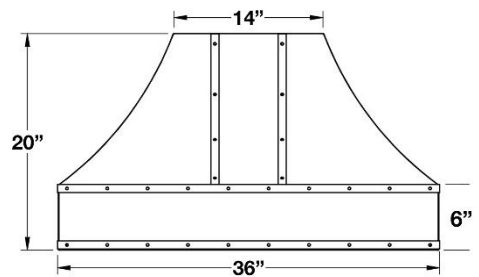

BLOWER OPTIONS	IN-HOOD		IN-LINE		REMOTE		DISCHARGE		
CFM POWER	600	1200	800	1200	1000	1400	TOP	REAR	
MODEL #	BS-CFM-600-IN06	BS-CFM-1200-IN12	ATEX-0.8	ATEX-1.2	HYEX-1.0-GA	HYEX-1.4-GA			
UMRP	$ 965	$ 995	$ 1,260	$ 1,510	$ 1,385	$ 1,640	Available at time of order		
WR030MLPLT	•		•	•	•	•			•
WR036MLPLT	•	•	•	•	•	•			•
WR042MLPLT	•	•	•	•	•	•			•
WR048MLPLT	•	•	•	•	•	•			•
WR054MLPLT	•	•	•	•	•	•			•
WR060MLPLT	•	•	•	•	•	•			•
WR066MLPLT	•	•	•	•	•	•	•