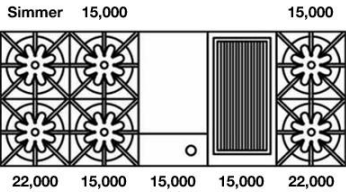

FREESTANDING RANGES: 60" NOVA (RNB) SERIES

**60" Nova (RNB) Series
with 12" Griddle & Charbroiler**

Model	Description (* Denotes item that must be specified)	UMRP	MSRP
Natural Gas Models: 60" Nova Series with 12" Griddle & Charbroiler			
RNB606GCBV2	6 Burner | 12" Griddle & Char Br. | Nat Gas | Stainless Steel | Standard Trim	$ 18,895	$ 21,730
RNB606GCBV2PLT	6 Burner | 12" Griddle & Char Br. | Nat Gas | Stainless Steel | Plated Trim*	$ 21,390	$ 24,600
RNB606GCBV2C	6 Burner | 12" Griddle & Char Br. | Nat Gas | Std RAL Paint* | Standard Trim	$ 20,390	$ 23,450
RNB606GCBV2CPLT	6 Burner | 12" Griddle & Char Br. | Nat Gas | Std RAL Paint* | Plated Trim*	$ 22,885	$ 26,320
RNB606GCBV2CF	6 Burner | 12" Griddle & Char Br. | Nat Gas | Specialty Finish* | Standard Trim	$ 21,490	$ 24,715
RNB606GCBV2CFPLT	6 Burner | 12" Griddle & Char Br. | Nat Gas | Specialty Finish* | Plated Trim*	$ 23,985	$ 27,585
RNB606GCBV2CC	6 Burner | 12" Griddle & Char Br. | Nat Gas | Custom Color* | Standard Trim	$ 22,890	$ 26,325
RNB606GCBV2CCPLT	6 Burner | 12" Griddle & Char Br. | Nat Gas | Custom Color* | Plated Trim*	$ 25,385	$ 29,195
LP/Propane Models: 60" Nova Series with 12" Griddle & Charbroiler			
RNB606GCBV2L	6 Burner | 12" Griddle & Char Br. | LP Gas | Stainless Steel | Standard Trim	$ 18,895	$ 21,730
RNB606GCBV2LPLT	6 Burner | 12" Griddle & Char Br. | LP Gas | Stainless Steel | Plated Trim*	$ 21,390	$ 24,600
RNB606GCBV2LC	6 Burner | 12" Griddle & Char Br. | LP Gas | Std RAL Paint* | Standard Trim	$ 20,390	$ 23,450
RNB606GCBV2LCPLT	6 Burner | 12" Griddle & Char Br. | LP Gas | Std RAL Paint* | Plated Trim*	$ 22,885	$ 26,320
RNB606GCBV2LCF	6 Burner | 12" Griddle & Char Br. | LP Gas | Specialty Finish* | Standard Trim	$ 21,490	$ 24,715
RNB606GCBV2LCFPLT	6 Burner | 12" Griddle & Char Br. | LP Gas | Specialty Finish* | Plated Trim*	$ 23,985	$ 27,585
RNB606GCBV2LCC	6 Burner | 12" Griddle & Char Br. | LP Gas | Custom Color* | Standard Trim	$ 22,890	$ 26,325
RNB606GCBV2LCCPLT	6 Burner | 12" Griddle & Char Br. | LP Gas | Custom Color* | Plated Trim*	$ 25,385	$ 29,195
Customization & Accessory Options: (See page 17) | Total Knobs: 10