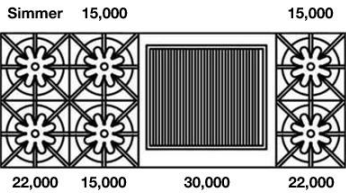

**60" Nova (RNB) Series
with 24" Charbroiler**

Natural Gas Models: 60" Nova Series with 24" Charbroiler			
RNB606CBV2	6 Burner | 24" Charbroiler | Nat Gas | Stainless Steel | Standard Trim	$ 18,495	$ 21,270
RNB606CBV2PLT	6 Burner | 24" Charbroiler | Nat Gas | Stainless Steel | Plated Trim*	$ 20,990	$ 24,140
RNB606CBV2C	6 Burner | 24" Charbroiler | Nat Gas | Std RAL Paint* | Standard Trim	$ 19,990	$ 22,990
RNB606CBV2CPLT	6 Burner | 24" Charbroiler | Nat Gas | Std RAL Paint* | Plated Trim*	$ 22,485	$ 25,860
RNB606CBV2CF	6 Burner | 24" Charbroiler | Nat Gas | Specialty Finish* | Standard Trim	$ 21,090	$ 24,255
RNB606CBV2CFPLT	6 Burner | 24" Charbroiler | Nat Gas | Specialty Finish* | Plated Trim*	$ 23,585	$ 27,125
RNB606CBV2CC	6 Burner | 24" Charbroiler | Nat Gas | Custom Color* | Standard Trim	$ 22,490	$ 25,865
RNB606CBV2CCPLT	6 Burner | 24" Charbroiler | Nat Gas | Custom Color* | Plated Trim*	$ 24,985	$ 28,735
LP/Propane Models: 60" Nova Series with 24" Charbroiler			
RNB606CBV2L	6 Burner | 24" Charbroiler | LP Gas | Stainless Steel | Standard Trim	$ 18,495	$ 21,270
RNB606CBV2LPLT	6 Burner | 24" Charbroiler | LP Gas | Stainless Steel | Plated Trim*	$ 20,990	$ 24,140
RNB606CBV2LC	6 Burner | 24" Charbroiler | LP Gas | Std RAL Paint* | Standard Trim	$ 19,990	$ 22,990
RNB606CBV2LCPLT	6 Burner | 24" Charbroiler | LP Gas | Std RAL Paint* | Plated Trim*	$ 22,485	$ 25,860
RNB606CBV2LCF	6 Burner | 24" Charbroiler | LP Gas | Specialty Finish* | Standard Trim	$ 21,090	$ 24,255
RNB606CBV2LCFPLT	6 Burner | 24" Charbroiler | LP Gas | Specialty Finish* | Plated Trim*	$ 23,585	$ 27,125
RNB606CBV2LCC	6 Burner | 24" Charbroiler | LP Gas | Custom Color* | Standard Trim	$ 22,490	$ 25,865
RNB606CBV2LCCPLT	6 Burner | 24" Charbroiler | LP Gas | Custom Color* | Plated Trim*	$ 24,985	$ 28,735
Customization & Accessory Options: (See page 17) | Total Knobs: 10