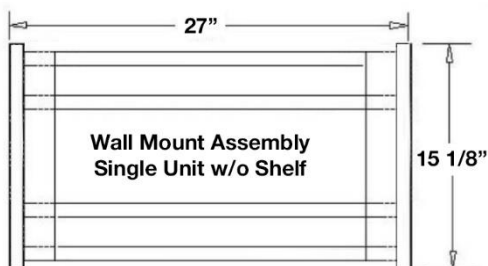

WALL MOUNT SPECIFICATIONS:

24" Wall Mount (No Shelf)

36", 48" & 60" Wall Mount with Shelf