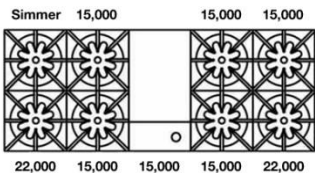

RANGETOPS: 60" NOVA (RNB) SERIES

Model	Description (* Denotes item that must be specified)	UMRP	MSRP
Natural Gas Models: 60" Nova Series Rangetop			
RGTNB608GV2	8 Burner | 12" Griddle | Nat Gas | Stainless Steel | Standard Trim	$ 9,985	$ 11,380
RGTNB608GV2PLT	8 Burner | 12" Griddle | Nat Gas | Stainless Steel | Plated Trim*	$ 11,690	$ 13,445
LP/Propane Models: 60" Nova Series Rangetop			
RGTNB608GV2L	8 Burner | 12" Griddle | LP Gas | Stainless Steel | Standard Trim	$ 9,985	$ 11,380
RGTNB608GV2LPLT	8 Burner | 12" Griddle | LP Gas | Stainless Steel | Plated Trim*	$ 11,690	$ 13,445
Customization & Accessory Options: (See page 47) | Total Knobs: 9