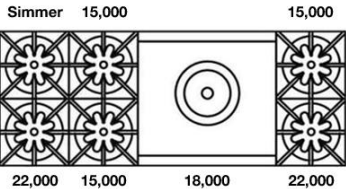

**60" Nova (RNB) Series
with 24" French Top**

Model	Description (* Denotes item that must be specified)	UMRP	MSRP
Natural Gas Models: 60" Nova Series with 24" French Top			
RNB606FTV2	6 Burner | 24" French Top | Nat Gas | Stainless Steel | Standard Trim	$ 19,995	$ 22,995
RNB606FTV2PLT	6 Burner | 24" French Top | Nat Gas | Stainless Steel | Plated Trim*	$ 22,490	$ 25,865
RNB606FTV2C	6 Burner | 24" French Top | Nat Gas | Std RAL Paint* | Standard Trim	$ 21,490	$ 24,715
RNB606FTV2CPLT	6 Burner | 24" French Top | Nat Gas | Std RAL Paint* | Plated Trim*	$ 23,985	$ 27,585
RNB606FTV2CF	6 Burner | 24" French Top | Nat Gas | Specialty Finish* | Standard Trim	$ 22,590	$ 25,980
RNB606FTV2CFPLT	6 Burner | 24" French Top | Nat Gas | Specialty Finish* | Plated Trim*	$ 25,085	$ 28,850
RNB606FTV2CC	6 Burner | 24" French Top | Nat Gas | Custom Color* | Standard Trim	$ 23,990	$ 27,590
RNB606FTV2CCPLT	6 Burner | 24" French Top | Nat Gas | Custom Color* | Plated Trim*	$ 26,485	$ 30,460
LP/Propane Models: 60" Nova Series with 24" French Top			
RNB606FTV2L	6 Burner | 24" French Top | LP Gas | Stainless Steel | Standard Trim	$ 19,995	$ 22,995
RNB606FTV2LPLT	6 Burner | 24" French Top | LP Gas | Stainless Steel | Plated Trim*	$ 22,490	$ 25,865
RNB606FTV2LC	6 Burner | 24" French Top | LP Gas | Std RAL Paint* | Standard Trim	$ 21,490	$ 24,715
RNB606FTV2LCPLT	6 Burner | 24" French Top | LP Gas | Std RAL Paint* | Plated Trim*	$ 23,985	$ 27,585
RNB606FTV2LCF	6 Burner | 24" French Top | LP Gas | Specialty Finish* | Standard Trim	$ 22,590	$ 25,980
RNB606FTV2LCFPLT	6 Burner | 24" French Top | LP Gas | Specialty Finish* | Plated Trim*	$ 25,085	$ 28,850
RNB606FTV2LCC	6 Burner | 24" French Top | LP Gas | Custom Color* | Standard Trim	$ 23,990	$ 27,590
RNB606FTV2LCCPLT	6 Burner | 24" French Top | LP Gas | Custom Color* | Plated Trim*	$ 26,485	$ 30,460
Customization & Accessory Options: (See page 17) | Total Knobs: 9