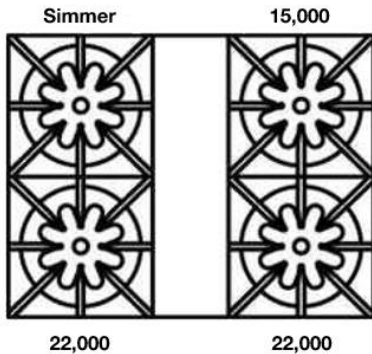

FREESTANDING RANGES: 30" NOVA (RNB) SERIES

BlueStar Model Number Guide:

Base Model (RNB304BV2) 4 Burners | Natural Gas | Stainless Steel Finish | Standard Trim	Change to LP Gas Add (L) for LP/Propane Gas	Add code below for desired color (C) 190 Standard RAL (Semi-Gloss) Colors (CF) Specialty Finish (190 Matte RAL, Precious Metals & Textures) (CC) Custom Colors	Add (PLT) for Plated Trim Includes plated bezels, door handle, handle end and logo. See available options below.

FEATURES:

- 22,000 BTU UltraNova™ burners & 15,000 BTU Nova™ burners
- Precise 130° simmer burner
- Extra-large convection oven with 1850° infrared broiler that accommodates a full size 18" x 26" commercial baking sheet
- Includes full extension rack
- Integrated wok cooking
- Available with swing doors
- Available in 1,000+ colors & finishes plus additional customization options
- Handcrafted in Pennsylvania since 1880

PRODUCT SPECIFICATIONS:

- Unit Dimensions: 29.875W x 24"D x 36.75"H
- Oven Interior: 26.438"W x 20"D x 15"H
- Top Burner Power: 22,000 BTUs
- Simmer Burner: 9,000 BTUs
- Electrical Reqs: 120V, 60Hz, 15 AMPS, 1PH
- Gas Pressure: NAT: 5.0" WC, LP 10.0" WC
- Gas Line Size: ½
- Unit Weight: 420 lbs.