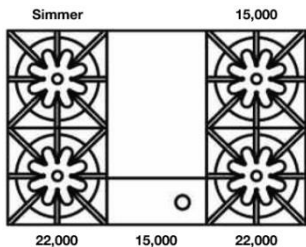

FREESTANDING RANGES: 36" NOVA (RNB) SERIES

**36" Nova (RNB) Series
with 12" Griddle**

Model	Description (* Denotes item that must be specified)	UMRP	MSRP
Natural Gas Models: 36" Nova (RNB) Series with 12" Griddle			
RNB364GV2	4 Burner | 12" Griddle | Nat Gas | Stainless Steel | Standard Trim	$ 8,495	$ 9,770
RNB364GV2PLT	4 Burner | 12" Griddle | Nat Gas | Stainless Steel | Plated Trim*	$ 10,390	$ 11,950
RNB364GV2C	4 Burner | 12" Griddle | Nat Gas | Std RAL Paint* | Standard Trim	$ 9,690	$ 11,145
RNB364GV2CPLT	4 Burner | 12" Griddle | Nat Gas | Std RAL Paint* | Plated Trim*	$ 11,585	$ 13,325
RNB364GV2CF	4 Burner | 12" Griddle | Nat Gas | Specialty Finish* | Standard Trim	$ 10,690	$ 12,295
RNB364GV2CFPLT	4 Burner | 12" Griddle | Nat Gas | Specialty Finish* | Plated Trim*	$ 12,585	$ 14,475
RNB364GV2CC	4 Burner | 12" Griddle | Nat Gas | Custom Color* | Standard Trim	$ 12,190	$ 14,020
RNB364GV2CCPLT	4 Burner | 12" Griddle | Nat Gas | Custom Color* | Plated Trim*	$ 14,085	$ 16,200
LP/Propane Models: 36" Nova (RNB) Series with 12" Griddle			
RNB364GV2L	4 Burner | 12" Griddle | LP Gas | Stainless Steel | Standard Trim	$ 8,495	$ 9,770
RNB364GV2LPLT	4 Burner | 12" Griddle | LP Gas | Stainless Steel | Plated Trim*	$ 10,390	$ 11,950
RNB364GV2LC	4 Burner | 12" Griddle | LP Gas | Std RAL Paint* | Standard Trim	$ 9,690	$ 11,145
RNB364GV2LCPLT	4 Burner | 12" Griddle | LP Gas | Std RAL Paint* | Plated Trim*	$ 11,585	$ 13,325
RNB364GV2LCF	4 Burner | 12" Griddle | LP Gas | Specialty Finish* | Standard Trim	$ 10,690	$ 12,295
RNB364GV2LCFPLT	4 Burner | 12" Griddle | LP Gas | Specialty Finish* | Plated Trim*	$ 12,585	$ 14,475
RNB364GV2LCC	4 Burner | 12" Griddle | LP Gas | Custom Color* | Standard Trim	$ 12,190	$ 14,020
RNB364GV2LCCPLT	4 Burner | 12" Griddle | LP Gas | Custom Color* | Plated Trim*	$ 14,085	$ 16,200
Customization & Accessory Options: (See page 25) | Total Knobs: 6