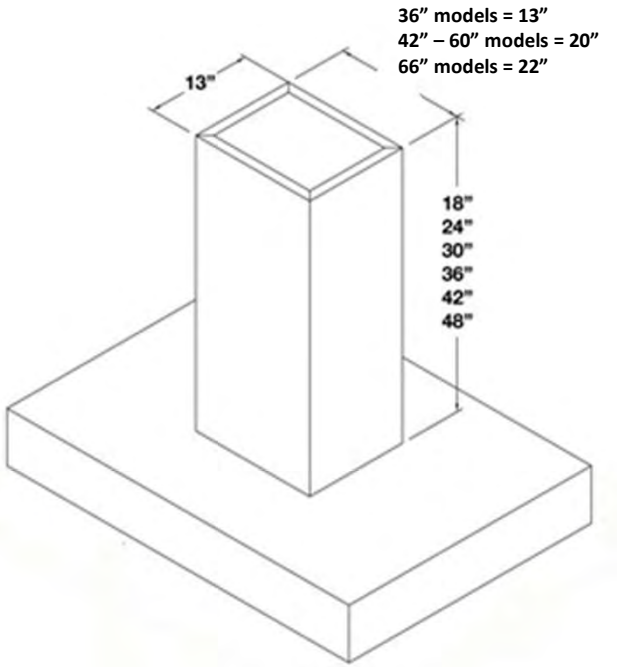

DUCT COVERS: MANHATTAN ISLAND HOODS

NOTE: 18", 24", 30" & 36" DUCT COVERS INCLUDED WITH HOOD AT NO CHARGE. BELOW PRICING IS IF PURCHASED SEPARATELY.

NOTE: HOOD MUST BE MOUNTED TO CEILING AND CEILING ACCESS MAY BE REQUIRED. PLEASE REFERENCE THE INSTALLATION MANUAL ON BLUESTARCOOKING.COM FOR DETAILS

NOTE: MUST ORDER DUCT COVER FOR BLOWER & MOUNTING PURPOSES. MINIMUM 18" HIGH

SIZE	MODEL	HEIGHT	UMRP	MSRP
Available Duct Covers for 36" Mahattan Island Models 18", 24" 30" & 36" Duct Covers included with Hood at No Charge if Ordered with the Hood. MUST ORDER DUCT COVER FOR BLOWER & MOUNTING PURPOSES - MIN. 18" HIGH	PH-DC18MANH36I	18"	$ 755	$ 870
	PH-DC24MANH36I	24"	$ 830	$ 955
	PH-DC30MANH36I	30"	$ 895	$ 1,030
	PH-DC36MANH36I	36"	$ 1,035	$ 1,190
Available Duct Covers for 42", 48", 54" & 60" Models 18", 24" 30" & 36" Duct Covers included with Hood at No Charge if Ordered with the Hood. MUST ORDER DUCT COVER FOR BLOWER & MOUNTING PURPOSES - MIN. 18" HIGH	PH-DC18MANH48I	18"	$ 755	$ 870
	PH-DC24MANH48I	24"	$ 830	$ 955
	PH-DC30MANH48I	30"	$ 895	$ 1,030
	PH-DC36MANH48I	36"	$ 1,035	$ 1,190
	PH-DC42MANH48I	42"	$ 1,100	$ 1,275
	PH-DC48MANH48I	48"	$ 1,180	$ 1,355
Available Duct Covers for 66" Models 18", 24" 30" & 36" Duct Covers included with Hood at No Charge if Ordered with the Hood. MUST ORDER DUCT COVER FOR BLOWER & MOUNTING PURPOSES - MIN. 18" HIGH	PH-DC18MANH66I	18"	$ 755	$ 870
	PH-DC24MANH66I	24"	$ 830	$ 955
	PH-DC30MANH66I	30"	$ 895	$ 1,030
	PH-DC36MANH66I	36"	$ 1,035	$ 1,190
	PH-DC42MANH66I	42"	$ 1,100	$ 1,275