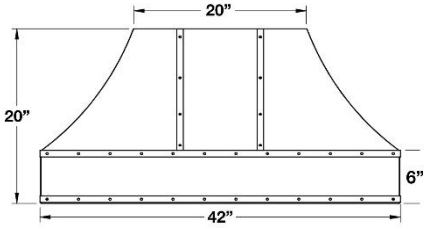

DESIGNER SERIES: 42", 48", 54", 60" & 66" WRANGLER WALL HOODS

42" WRANGLER HOODS		UMRP	MSRP
WR042MLPLT	Body: Stainless Steel | Strap/Rivets: Stainless Steel	$ 7,995	$ 9,195
WR042MLPLTD	Body: Stainless Steel | Strap/Rivets: Des. Metal*	$ 8,390	$ 9,650
WR042MLPLTC	Body: Std RAL Color* | Strap/Rivets: Stainless Steel	$ 9,490	$ 10,915
WR042MLPLTDC	Body: Std RAL Color* | Strap/Rivets: Des Metal*	$ 9,885	$ 11,370
WR042MLPLTCF	Body: Spec. Finish* | Strap/Rivets: Stainless Steel	$ 10,590	$ 12,180
WR042MLPLTDCF	Body: Spec. Finish* | Strap/Rivets: Des. Metal*	$ 10,985	$ 12,635
WR042MLPLTCC	Body: Custom Color* | Strap/Rivets: Stainless Steel	$ 11,990	$ 13,790
WR042MLPLTDCC	Body: Custom Color* | Strap/Rivets: Des. Metal*	$ 12,385	$ 14,245
48" WRANGLER HOODS		UMRP	MSRP
WR048MLPLT	Body: Stainless Steel | Strap/Rivets: Stainless Steel	$ 8,195	$ 9,425
WR048MLPLTD	Body: Stainless Steel | Strap/Rivets: Des. Metal*	$ 8,590	$ 9,880
WR048MLPLTC	Body: Std RAL Color* | Strap/Rivets: Stainless Steel	$ 9,690	$ 11,145
WR048MLPLTDC	Body: Std RAL Color* | Strap/Rivets: Des Metal*	$ 10,085	$ 11,600
WR048MLPLTCF	Body: Spec. Finish* | Strap/Rivets: Stainless Steel	$ 10,790	$ 12,410
WR048MLPLTDCF	Body: Spec. Finish* | Strap/Rivets: Des. Metal*	$ 11,185	$ 12,865
WR048MLPLTCC	Body: Custom Color* | Strap/Rivets: Stainless Steel	$ 12,190	$ 14,020
WR048MLPLTDCC	Body: Custom Color* | Strap/Rivets: Des. Metal*	$ 12,585	$ 14,475
54" WRANGLER HOODS		UMRP	MSRP
WR054MLPLT	Body: Stainless Steel | Strap/Rivets: Stainless Steel	$ 8,295	$ 9,540
WR054MLPLTD	Body: Stainless Steel | Strap/Rivets: Des. Metal*	$ 8,690	$ 9,995
WR054MLPLTC	Body: Std RAL Color* | Strap/Rivets: Stainless Steel	$ 9,790	$ 11,260
WR054MLPLTDC	Body: Std RAL Color* | Strap/Rivets: Des Metal*	$ 10,185	$ 11,715
WR054MLPLTCF	Body: Spec. Finish* | Strap/Rivets: Stainless Steel	$ 10,890	$ 12,525
WR054MLPLTDCF	Body: Spec. Finish* | Strap/Rivets: Des. Metal*	$ 11,285	$ 12,980
WR054MLPLTCC	Body: Custom Color* | Strap/Rivets: Stainless Steel	$ 12,290	$ 14,135
WR054MLPLTDCC	Body: Custom Color* | Strap/Rivets: Des. Metal*	$ 12,685	$ 14,590
60" WRANGLER HOODS		UMRP	MSRP
WR060MLPLT	Body: Stainless Steel | Strap/Rivets: Stainless Steel	$ 8,395	$ 9,655
WR060MLPLTD	Body: Stainless Steel | Strap/Rivets: Des. Metal*	$ 8,790	$ 10,110
WR060MLPLTC	Body: Std RAL Color* | Strap/Rivets: Stainless Steel	$ 9,890	$ 11,375
WR060MLPLTDC	Body: Std RAL Color* | Strap/Rivets: Des Metal*	$ 10,285	$ 11,830
WR060MLPLTCF	Body: Spec. Finish* | Strap/Rivets: Stainless Steel	$ 10,990	$ 12,640
WR060MLPLTDCF	Body: Spec. Finish* | Strap/Rivets: Des. Metal*	$ 11,385	$ 13,095
WR060MLPLTCC	Body: Custom Color* | Strap/Rivets: Stainless Steel	$ 12,390	$ 14,250
WR060MLPLTDCC	Body: Custom Color* | Strap/Rivets: Des. Metal*	$ 12,785	$ 14,705
66" WRANGLER HOODS		UMRP	MSRP
WR066MLPLT	Body: Stainless Steel | Strap/Rivets: Stainless Steel	$ 8,495	$ 9,770
WR066MLPLTD	Body: Stainless Steel | Strap/Rivets: Des. Metal*	$ 8,890	$ 10,225
WR066MLPLTC	Body: Std RAL Color* | Strap/Rivets: Stainless Steel	$ 9,990	$ 11,490
WR066MLPLTDC	Body: Std RAL Color* | Strap/Rivets: Des Metal*	$ 10,385	$ 11,945
WR066MLPLTCF	Body: Spec. Finish* | Strap/Rivets: Stainless Steel	$ 11,090	$ 12,755
WR066MLPLTDCF	Body: Spec. Finish* | Strap/Rivets: Des. Metal*	$ 11,485	$ 13,210
WR066MLPLTCC	Body: Custom Color* | Strap/Rivets: Stainless Steel	$ 12,490	$ 14,365
WR066MLPLTDCC	Body: Custom Color* | Strap/Rivets: Des. Metal*	$ 12,885	$ 14,820