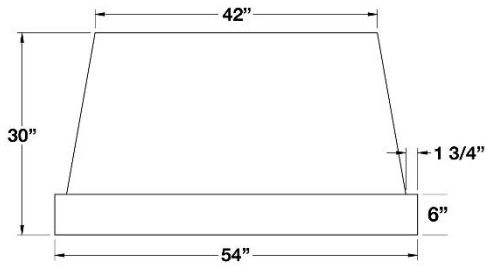

ABBAKA SERIES: 54", 60" & 66" NORMANDY WALL HOODS

54" NORMANDY HOODS		UMRP	MSRP
NR054ML	54" Normandy Stainless Steel	\$ 9,195	\$ 10,575
NR054MLC	54" Normandy Std RAL Color*	\$ 10,690	\$ 12,295
NR054MLCF	54" Normandy Specialty Finish*	\$ 11,790	\$ 13,560
NR054MLCC	54" Normandy Custom Color*	\$ 13,190	\$ 15,170