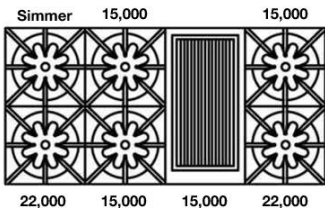

48" Nova (RNB) Series with 12" Charbroiler

Model	Description (* Denotes item that must be specified)	UMRP	MSRP
Natural Gas Models: 48" Nova (RNB) Series with 12" Charbroiler			
RNB486CBV2	6 Burner | 12" Charbroiler | Nat Gas | Stainless Steel | Standard Trim	$ 12,495	$ 14,370
RNB486CBV2PLT	6 Burner | 12" Charbroiler | Nat Gas | Stainless Steel | Plated Trim*	$ 14,690	$ 16,895
RNB486CBV2C	6 Burner | 12" Charbroiler | Nat Gas | Std RAL Paint* | Standard Trim	$ 13,990	$ 16,090
RNB486CBV2CPLT	6 Burner | 12" Charbroiler | Nat Gas | Std RAL Paint* | Plated Trim*	$ 16,185	$ 18,615
RNB486CBV2CF	6 Burner | 12" Charbroiler | Nat Gas | Specialty Finish* | Standard Trim	$ 15,090	$ 17,355
RNB486CBV2CFPLT	6 Burner | 12" Charbroiler | Nat Gas | Specialty Finish* | Plated Trim*	$ 17,285	$ 19,880
RNB486CBV2CC	6 Burner | 12" Charbroiler | Nat Gas | Custom Color* | Standard Trim	$ 16,490	$ 18,965
RNB486CBV2CCPLT	6 Burner | 12" Charbroiler | Nat Gas | Custom Color* | Plated Trim*	$ 18,685	$ 21,490
LP/Propane Models: 48" Nova (RNB) Series with 12" Charbroiler			
RNB486CBV2L	6 Burner | 12" Charbroiler | LP Gas | Stainless Steel | Standard Trim	$ 12,495	$ 14,370
RNB486CBV2LPLT	6 Burner | 12" Charbroiler | LP Gas | Stainless Steel | Plated Trim*	$ 14,690	$ 16,895
RNB486CBV2LC	6 Burner | 12" Charbroiler | LP Gas | Std RAL Paint* | Standard Trim	$ 13,990	$ 16,090
RNB486CBV2LCPLT	6 Burner | 12" Charbroiler | LP Gas | Std RAL Paint* | Plated Trim*	$ 16,185	$ 18,615
RNB486CBV2LCF	6 Burner | 12" Charbroiler | LP Gas | Specialty Finish* | Standard Trim	$ 15,090	$ 17,355
RNB486CBV2LCFPLT	6 Burner | 12" Charbroiler | LP Gas | Specialty Finish* | Plated Trim*	$ 17,285	$ 19,880
RNB486CBV2LCC	6 Burner | 12" Charbroiler | LP Gas | Custom Color* | Standard Trim	$ 16,490	$ 18,965
RNB486CBV2LCCPLT	6 Burner | 12" Charbroiler | LP Gas | Custom Color* | Plated Trim*	$ 18,685	$ 21,490
Customization & Accessory Options: (See page 21) | Total Knobs: 9