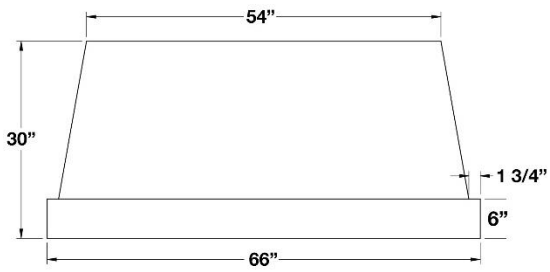

66" NORMANDY HOODS		UMRP	MSRP
NR066ML	66" Normandy | Stainless Steel	$ 10,595	$ 12,185
NR066MLC	66" Normandy | Std RAL Color*	$ 12,090	$ 13,905
NR066MLCF	66" Normandy | Specialty Finish*	$ 13,190	$ 15,170
NR066MLCC	66" Normandy | Custom Color*	$ 14,590	$ 16,780