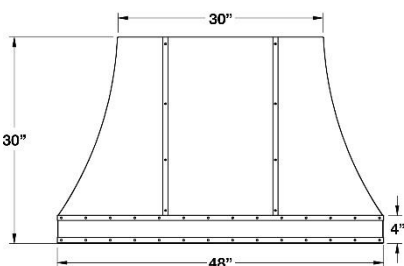

DESIGNER SERIES: 42", 48", 54" & 60" SAHARA CURVED SIDES WALL HOODS

42" SAHARA CURVED SIDES HOODS:		UMRP	MSRP
SC042MLPLT	Body: Stainless Steel | Strap/Rivets: Stainless Steel	$ 7,295	$ 8,390
SC042MLPLTD	Body: Stainless Steel | Strap/Rivets: Des. Metal*	$ 7,690	$ 8,845
SC042MLPLTC	Body: Std RAL Color* | Strap/Rivets: Stainless Steel	$ 8,790	$ 10,110
SC042MLPLTDC	Body: Std RAL Color* | Strap/Rivets: Des Metal*	$ 9,185	$ 10,565
SC042MLPLTCF	Body: Spec. Finish* | Strap/Rivets: Stainless Steel	$ 9,890	$ 11,375
SC042MLPLTDCF	Body: Spec. Finish* | Strap/Rivets: Des. Metal*	$ 10,285	$ 11,830
SC042MLPLTCC	Body: Custom Color* | Strap/Rivets: Stainless Steel	$ 11,290	$ 12,985
SC042MLPLTDCC	Body: Custom Color* | Strap/Rivets: Des. Metal*	$ 11,685	$ 13,440

48" SAHARA CURVED SIDES HOODS:		UMRP	MSRP
SC048MLPLT	Body: Stainless Steel | Strap/Rivets: Stainless Steel	$ 7,695	$ 8,850
SC048MLPLTD	Body: Stainless Steel | Strap/Rivets: Des. Metal*	$ 8,090	$ 9,305
SC048MLPLTC	Body: Std RAL Color* | Strap/Rivets: Stainless Steel	$ 9,190	$ 10,570
SC048MLPLTDC	Body: Std RAL Color* | Strap/Rivets: Des Metal*	$ 9,585	$ 11,025
SC048MLPLTCF	Body: Spec. Finish* | Strap/Rivets: Stainless Steel	$ 10,290	$ 11,835
SC048MLPLTDCF	Body: Spec. Finish* | Strap/Rivets: Des. Metal*	$ 10,685	$ 12,290
SC048MLPLTCC	Body: Custom Color* | Strap/Rivets: Stainless Steel	$11,690	$ 13,445
SC048MLPLTDCC	Body: Custom Color* | Strap/Rivets: Des. Metal*	$ 12,085	$ 13,900