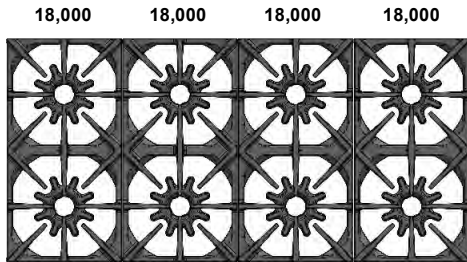

FREESTANDING RANGES: DUAL FUEL SERIES

BlueStar Model Number Guide:

Base Model (BSDF488B) 8 Burners | Natural Gas | Stainless Steel Finish | Standard Trim	LP Models Add (L) for LP/Propane Gas	Add code below for desired color (C) 190 Standard RAL (Semi-Gloss) Colors (CF) Specialty Finish (190 Matte RAL, Precious Metals & Textures) (CC) Custom Colors	Add (PLT) for Plated Trim Includes plated bezels, door handle, handle end and logo. See available options below.

18,000   18,000   18,000   18,000

25,000*   25,000*   25,000*   25,000*

(*) 5% less output when configured for LP/Propane

FEATURES:

- Exclusive X8™ star-shaped burner offers unmatched versatility and control on EVERY burner
- Go from extra-high sear – up to 25,000 BTUs – to an ultra-low warm of 500 BTUs on all burners
- Oversized True Convection electric oven offers even and consistent multi-rack cooking
- Fits commercial-size 18" x 26" baking sheets
- 8 cooking modes including Bake, Convection Bake, Roast, Convection Roast, Convection, Broil, Proof & Dehydrate, plus Sabbath setting and temperature probe
- Intuitive 7" touchscreen control with Quick Start™ cooking in 3 easy touches
- Environmentally friendly, gentle 90-minute express cleaning mode + Continu Clean™ technology
- Unmatched customization – choose from 1,000+ colors and 10 metal trim finishes
- Handcrafted in Pennsylvania since 1880

PRODUCT SPECIFICATIONS:

- Overall Dimensions: 47 7/8"W x 26 1/2"D x 36"H
- Large Oven Interior: 26 3/4"W x 20"D x 16 5/8"H
- Bake Element Rating: 3500W (2500W Inner / 1000W Outer)
- Broiler Rating: 5000W (2500 Inner / 2500W Outer)
- Large Oven Convection Element Rating: 2800W
- Small Oven Interior: 14 1/8"W x 20"D x 16 5/8"H
- Bake Element Rating: 2100W
- Small Oven Convection Element Rating: 2800W
- Top Burner Rating (Front): Nat: 25,000 BTUs | LP: 24,000 BTUS
- Top Burner Rating (Rear): 18,000 BTUs
- Simmer Burner Rating: 500 BTUs