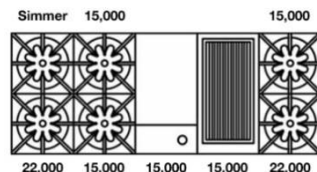

Natural Gas Models: 60" Nova Series Rangetop with 12" Griddle & Charbroiler			
RGTNB4606GCBV2	6 Burner | 12" Griddle & Char Br. | Nat Gas | Stainless Steel | Standard Trim	$ 10,695	$ 12,300
RGTNB606GCBV2PLT	6 Burner | 12" Griddle & Char Br. | Nat Gas | Stainless Steel | Plated Trim*	$ 12,490	$ 14,365
LP/Propane Models: 60" Nova Series Rangetop with 12" Griddle & Charbroiler			
RGTNB606GCBV2L	6 Burner | 12" Griddle & Char Br. | LP Gas | Stainless Steel | Standard Trim	$ 10,695	$ 12,300
RGTNB606GCBV2LPLT	6 Burner | 12" Griddle & Char Br. | LP Gas | Stainless Steel | Plated Trim*	$ 12,490	$ 14,365
Customization & Accessory Options: (See page 47) | Total Knobs: 8