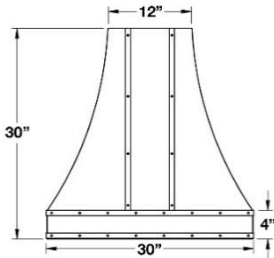

BLOWER OPTIONS	IN-HOOD		IN-LINE		REMOTE		DISCHARGE	
CFM POWER	600	1200	800	1200	1000	1400	TOP	REAR
MODEL #	BS-CFM-600-IN06	BS-CFM-1200-IN12	ATEX-0.8	ATEX-1.2	HYEX-1.0-GA	HYEX-1.4-GA		
UMRP	$ 965	$ 995	$ 1,260	$ 1,510	$ 1,385	$ 1,640	Available at time of order	
SC030MLPLT	•	•	•	•	•	•		
SC036MLPLT	•	•	•	•	•	•		
SC042MLPLT	•	•	•	•	•	•		
SC048MLPLT	•	•	•	•	•	•		
SC054MLPLT	•	•	•	•	•	•		
SC060MLPLT	•	•	•	•	•	•