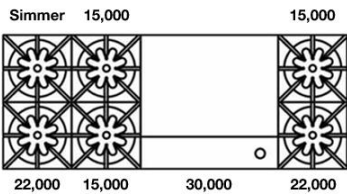

**60" Nova (RNB) Series
with 24" Griddle**

Model	Description (* Denotes item that must be specified)	UMRP	MSRP
Natural Gas Models: 60" Nova Series with 24" Griddle			
RNB606GV2	6 Burner | 24" Griddle | Nat Gas | Stainless Steel | Standard Trim	$ 18,695	$ 21,500
RNB606GV2PLT	6 Burner | 24" Griddle | Nat Gas | Stainless Steel | Plated Trim*	$21,190	$ 24,370
RNB606GV2C	6 Burner | 24" Griddle | Nat Gas | Std RAL Paint* | Standard Trim	$ 20,190	$ 23,220
RNB606GV2CPLT	6 Burner | 24" Griddle | Nat Gas | Std RAL Paint* | Plated Trim*	$ 22,685	$ 26,090
RNB606GV2CF	6 Burner | 24" Griddle | Nat Gas | Specialty Finish* | Standard Trim	$ 21,290	$ 24,485
RNB606GV2CFPLT	6 Burner | 24" Griddle | Nat Gas | Specialty Finish* | Plated Trim*	$ 23,785	$ 27,355
RNB606GV2CC	6 Burner | 24" Griddle | Nat Gas | Custom Color* | Standard Trim	$ 22,690	$ 26,095
RNB606GV2CCPLT	6 Burner | 24" Griddle | Nat Gas | Custom Color* | Plated Trim*	$ 25,185	$ 28,965
LP/Propane Models: 60" Nova Series with 24" Griddle			
RNB606GV2L	6 Burner | 24" Griddle | LP Gas | Stainless Steel | Standard Trim	$ 18,695	$ 21,500
RNB606GV2LPLT	6 Burner | 24" Griddle | LP Gas | Stainless Steel | Plated Trim*	$21,190	$ 24,370
RNB606GV2LC	6 Burner | 24" Griddle | LP Gas | Std RAL Paint* | Standard Trim	$ 20,190	$ 23,220
RNB606GV2LCPLT	6 Burner | 24" Griddle | LP Gas | Std RAL Paint* | Plated Trim*	$ 22,685	$ 26,090
RNB606GV2LCF	6 Burner | 24" Griddle | LP Gas | Specialty Finish* | Standard Trim	$ 21,290	$ 24,485
RNB606GV2LCFPLT	6 Burner | 24" Griddle | LP Gas | Specialty Finish* | Plated Trim*	$ 23,785	$ 27,355
RNB606GV2LCC	6 Burner | 24" Griddle | LP Gas | Custom Color* | Standard Trim	$ 22,690	$ 26,095
RNB606GV2LCCPLT	6 Burner | 24" Griddle | LP Gas | Custom Color* | Plated Trim*	$ 25,185	$ 28,965
Customization & Accessory Options: (See page 17) | Total Knobs: 10