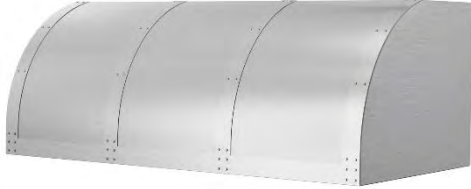

DESIGNER SERIES: 42", 48", 54", 60" & 66" BONANZA WALL HOODS

42", 48", 54" & 60" Bonanza Wall Hood

Standard Height: 18" | Standard Depth: 24"