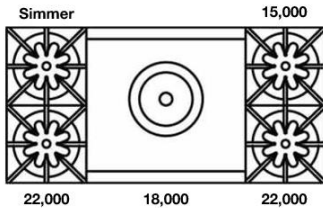

**48" Nova (RNB) Series
with 24" French Top**

Model	Description (* Denotes item that must be specified)	UMRP	MSRP
Natural Gas Models: 48" Nova (RNB) Series with 24" French Top			
RNB484FTBV2	4 Burner | 24" French Top | Nat Gas | Stainless Steel | Standard Trim	$ 14,295	$ 16,440
RNB484FTBV2PLT	4 Burner | 24" French Top | Nat Gas | Stainless Steel | Plated Trim*	$ 16,490	$ 18,965
RNB484FTBV2C	4 Burner | 24" French Top | Nat Gas | Std RAL Paint* | Standard Trim	$ 15,790	$ 18,160
RNB484FTBV2CPLT	4 Burner | 24" French Top | Nat Gas | Std RAL Paint* | Plated Trim*	$ 17,985	$ 20,685
RNB484FTBV2CF	4 Burner | 24" French Top | Nat Gas | Specialty Finish* | Standard Trim	$ 16,890	$ 19,425
RNB484FTBV2CFPLT	4 Burner | 24" French Top | Nat Gas | Specialty Finish* | Plated Trim*	$ 19,085	$ 21,950
RNB484FTBV2CC	4 Burner | 24" French Top | Nat Gas | Custom Color* | Standard Trim	$ 18,290	$ 21,035
RNB484FTBV2CCPLT	4 Burner | 24" French Top | Nat Gas | Custom Color* | Plated Trim*	$ 20,485	$ 23,560
LP/Propane Models: 48" Nova (RNB) Series with 24" French Top			
RNB484FTBV2L	4 Burner | 24" French Top | LP Gas | Stainless Steel | Standard Trim	$ 14,295	$ 16,440
RNB484FTBV2LPLT	4 Burner | 24" French Top | LP Gas | Stainless Steel | Plated Trim*	$ 16,490	$ 18,965
RNB484FTBV2LC	4 Burner | 24" French Top | LP Gas | Std RAL Paint* | Standard Trim	$ 15,790	$ 18,160
RNB484FTBV2LCPLT	4 Burner | 24" French Top | LP Gas | Std RAL Paint* | Plated Trim*	$ 17,985	$ 20,685
RNB484FTBV2LCF	4 Burner | 24" French Top | LP Gas | Specialty Finish* | Standard Trim	$ 16,890	$ 19,425
RNB484FTBV2LCFPLT	4 Burner | 24" French Top | LP Gas | Specialty Finish* | Plated Trim*	$ 19,085	$ 21,950
RNB484FTBV2LCC	4 Burner | 24" French Top | LP Gas | Custom Color* | Standard Trim	$ 18,290	$ 21,035
RNB484FTBV2LCCPLT	4 Burner | 24" French Top | LP Gas | Custom Color* | Plated Trim*	$ 20,485	$ 23,560
Customization & Accessory Options: (See page 21) | Total Knobs: 7