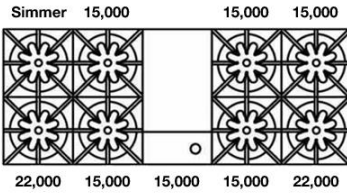

FREESTANDING RANGES: 60" NOVA (RNB) SERIES

**60" Nova (RNB) Series
with 12" Griddle**

Model	Description (* Denotes item that must be specified)	UMRP	MSRP
Natural Gas Models: 60" Nova Series with 12" Griddle			
RNB608GV2	8 Burner | 12" Griddle | Nat Gas | Stainless Steel | Standard Trim	$ 17,995	$ 20,695
RNB608GV2PLT	8 Burner | 12" Griddle | Nat Gas | Stainless Steel | Plated Trim*	$ 20,490	$ 23,565
RNB608GV2C	8 Burner | 12" Griddle | Nat Gas | Std RAL Paint* | Standard Trim	$ 19,490	$ 22,415
RNB608GV2CPLT	8 Burner | 12" Griddle | Nat Gas | Std RAL Paint* | Plated Trim*	$ 21,985	$ 25,285
RNB608GV2CF	8 Burner | 12" Griddle | Nat Gas | Specialty Finish* | Standard Trim	$ 20,590	$ 23,680
RNB608GV2CFPLT	8 Burner | 12" Griddle | Nat Gas | Specialty Finish* | Plated Trim*	$ 23,085	$ 26,550
RNB608GV2CC	8 Burner | 12" Griddle | Nat Gas | Custom Color* | Standard Trim	$ 21,990	$ 25,290
RNB608GV2CCPLT	8 Burner | 12" Griddle | Nat Gas | Custom Color* | Plated Trim*	$ 24,485	$ 28,160
LP/Propane Models: 60" Nova Series with 12" Griddle			
RNB608GV2L	8 Burner | 12" Griddle | LP Gas | Stainless Steel | Standard Trim	$ 17,995	$ 20,695
RNB608GV2LPLT	8 Burner | 12" Griddle | LP Gas | Stainless Steel | Plated Trim*	$ 20,490	$ 23,565
RNB608GV2LC	8 Burner | 12" Griddle | LP Gas | Std RAL Paint* | Standard Trim	$ 19,490	$ 22,415
RNB608GV2LCPLT	8 Burner | 12" Griddle | LP Gas | Std RAL Paint* | Plated Trim*	$ 21,985	$ 25,285
RNB608GV2LCF	8 Burner | 12" Griddle | LP Gas | Specialty Finish* | Standard Trim	$ 20,590	$ 23,680
RNB608GV2LCFPLT	8 Burner | 12" Griddle | LP Gas | Specialty Finish* | Plated Trim*	$ 23,085	$ 26,550
RNB608GV2LCC	8 Burner | 12" Griddle | LP Gas | Custom Color* | Standard Trim	$ 21,990	$ 25,290
RNB608GV2LCCPLT	8 Burner | 12" Griddle | LP Gas | Custom Color* | Plated Trim*	$ 24,485	$ 28,160
Customization & Accessory Options: (See page 17) | Total Knobs: 11