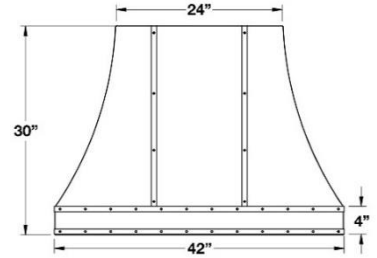

BLOWER OPTIONS	IN-HOOD		IN-LINE		REMOTE		DISCHARGE	
CFM POWER	600	1200	800	1200	1000	1400	TOP	REAR
MODEL #	BS-CFM-600-IN06	BS-CFM-1200-IN12	ATEX-0.8	ATEX-1.2	HYEX-1.0-GA	HYEX-1.4-GA		
UMRP	$ 965	$ 995	$ 1,260	$ 1,510	$ 1,385	$ 1,640	Available at time of order	
SC030MLPLT	•	•	•	•	•	•		
SC036MLPLT	•	•	•	•	•	•		
SC042MLPLT	•	•	•	•	•	•		
SC048MLPLT	•	•	•	•	•	•		
SC054MLPLT	•	•	•	•	•	•		
SC060MLPLT	•	•	•	•	•	•