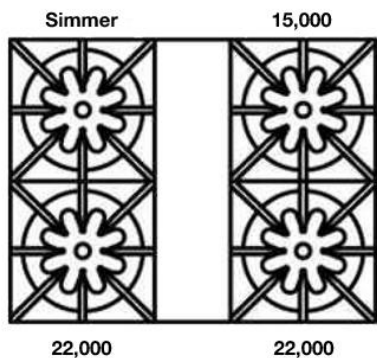

RANGETOPS: 30" NOVA (RNB) SERIES

BlueStar Model Number Guide:			
Base Model (RGTNB304BV2) 4 Burners | Natural Gas | Stainless Steel Finish | Standard Trim	Change to LP Gas Add (L) for LP/Propane Gas	Add code below for desired color Not available on Rangetop or Cooktop models	Add (PLT) for Plated Trim Includes plated bezels and logo. See available options below.

Model	Description (* Denotes item that must be specified)	UMRP	MSRP
Natural Gas Models: 30" Nova Series Rangetop			
RGTNB304BV2	4 Burners | Nat Gas | Stainless Steel | Std Trim	$ 4,795	$ 5,515
RGTNB304BV2PLT	4 Burners | Nat Gas | Stainless Steel | Plated Trim*	$ 5,590	$ 6,430
LP/Propane Models: 30" Nova Series Rangetop			
RGTNB304BV2L	4 Burners | LP Gas | Stainless Steel | Std Trim	$ 4,795	$ 5,515
RGTNB304BV2LPLT	4 Burners | LP Gas | Stainless Steel | Plated Trim*	$ 5,590	$ 6,430
BACKGUARD OPTIONS:			
All BlueStar freestanding appliances must be installed with a UL approved backguard. All units ship standard with a UL approved Island Trim unless otherwise specified.			
BG630BSP	6" Backguard	$ 605	$ 695
BG3017BSP	17" Backguard	$ 1,120	$ 1,290
SDHS30BSP	24" High Shelf	$ 1,460	$ 1,680
KNOB OPTIONS: (Total Knobs: 4)			
KN-BLK	Standard Black Knob	$ 115 ea	$ 130 ea
KN-C	Knob: Standard 190 RAL Color	$ 115 ea	$ 130 ea
BZ-C	Bezel: Standard 190 RAL Color	$ 70 ea	$ 80 ea
KN-CF	Knob: Spec Finish (Matte RAL, Textured RAL or Prec Metals)	$ 185 ea	$ 215 ea
KN-PLT	Knob: Plated Trim (See options below)	$ 250 ea	$ 290 ea
PLATED TRIM OPTIONS: (Includes bezels and logo)			
Antique Brass, Brushed Brass, Polished Brass, Antique Copper, Brushed Copper, Polished Copper, Chrome, Oil Rubbed Bronze & Pewter			
See page 60 for additional customization and accessories for Rangetops and Cooktops			

FEATURES:

- 22,000 BTU UltraNova™ burners & 15,000 BTU Nova™ burners
- Precise 130° simmer burner
- Integrated wok cooking
- Handcrafted in Pennsylvania since 1880

PRODUCT SPECIFICATIONS:

- Unit Dimensions: 29.875"W x 24"D x 8.625"H
- Top Burner Power: 22,000 BTUs
- Simmer Burner: 9,000 BTUs
- Electrical Reqs: 120V, 60Hz, 15 AMPS, 1PH
- Gas Pressure: NAT: 5.0" WC, LP 10.0" WC
- Gas Line Size: ½"
- Unit Weight: 200 lbs.