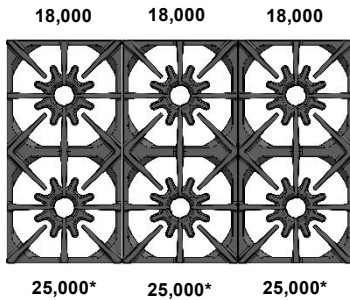

FREESTANDING RANGES: DUAL FUEL SERIES

BlueStar Model Number Guide:

Base Model (BSDF366B) 6 Burners | Natural Gas | Stainless Steel Finish | Standard Trim	LP Models Add (L) for LP/Propane Gas	Add code below for desired color (C) 190 Standard RAL (Semi-Gloss) Colors (CF) Specialty Finish (190 Matte RAL, Precious Metals & Textures) (CC) Custom Colors	Add (PLT) for Plated Trim Includes plated bezels, door handle, handle end and logo. See available options below.

(*) 5% less output when configured for LP/Propane

FEATURES:

- Exclusive X8™ star-shaped burner offers unmatched versatility and control on EVERY burner
- Go from extra-high sear – up to 25,000 BTUs – to an ultra-low warm of 500 BTUs on all burners
- Oversized True Convection electric oven offers even and consistent multi-rack cooking
- Fits commercial-size 18" x 26" baking sheets
- 8 cooking modes including Bake, Convection Bake, Roast, Convection Roast, Convection, Broil, Proof & Dehydrate, plus Sabbath setting and temperature probe
- Intuitive 7" touchscreen control with Quick Start™ cooking in 3 easy touches
- Environmentally friendly, gentle 90-minute express cleaning mode + Continu Clean™ technology
- Unmatched customization – choose from 1,000+ colors and 10 metal trim finishes
- Handcrafted in Pennsylvania since 1880

PRODUCT SPECIFICATIONS:

- Overall Dimensions: 35 7/8" W x 26 1/2" D x 36" H
- Large Oven Interior: 29" W x 20" D x 16 5/8" H
- Bake Element Rating: 3500W (2500W Inner/ 1000W Outer)
- Broiler Rating: 5000W (2500 Inner / 2500W Outer)
- Large Oven Convection Element Rating: 2800W
- Top Burner Rating (Front): Nat: 25,000 BTUs | LP: 24,000 BTUs
- Top Burner Rating (Rear): 18,000 BTUs
- Simmer Burner Rating: 500 BTUs