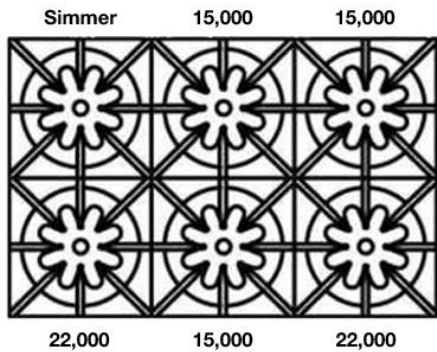

FREESTANDING RANGES: 36" NOVA (RNB) SERIES

BlueStar Model Number Guide:

Base Model (RNB366BV2) 6 Burners | Natural Gas | Stainless Steel Finish | Standard Trim	Change to LP Gas Add (L) for LP/Propane Gas	Add code below for desired color (C) 190 Standard RAL (Semi-Gloss) Colors (CF) Specialty Finish (190 Matte RAL, Precious Metals & Textures) (CC) Custom Colors	Add (PLT) for Plated Trim Includes plated bezels, door handle, handle end and logo. See available options below.

FEATURES:

- 22,000 BTU UltraNova™ burners & 15,000 BTU Nova™ burners
- Precise 130° simmer burner
- Available with all burners or add integrated griddle, charbroiler or French top
- Extra-large convection oven with 1850° infrared broiler that accommodates a full size 18" x 26" commercial baking sheet
- Includes full extension rack
- Integrated wok cooking
- Available with swing doors
- Available in 1,000+ colors & finishes plus additional customization options
- Handcrafted in Pennsylvania since 1880

PRODUCT SPECIFICATIONS:

- Unit Dimensions: 35.875"W x 24"D x 36.75"H
- Oven Interior: 29.25"W x 20"D x 15"H
- Top Burner Power: 22,000 BTUs
- Simmer Burner: 9,000 BTUs
- Electrical Reqs: 120V, 60Hz, 15 AMPS, 1PH
- Gas Pressure: NAT: 5.0" WC, LP 10.0" WC
- Gas Line Size: ½
- Unit Weight: 470 lbs.