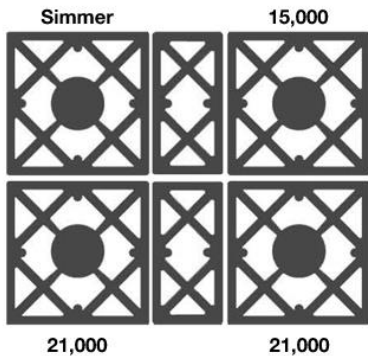

FREESTANDING RANGES: 30" CULINARY SERIES – SEALED BURNER BURNER

BlueStar Model Number Guide:			
Base Model (RCS30SBV2) 4 Burners | Natural Gas | Stainless Steel Finish | Standard Trim	Change to LP Gas Add (L) for LP/Propane Gas	Add code below for desired color (C) 190 Standard RAL (Semi-Gloss) Colors (CF) Specialty Finish (190 Matte RAL, Precious Metals & Textures) (CC) Custom Colors	Add (PLT) for Plated Trim Includes plated bezels, door handle, handle end and logo. See available options below.

FEATURES:

- Sealed burner design with up to 21,000 BTUs of power (18,000 BTUs on LP/Propane models)
- Precise simmer burner
- Extra-large convection oven with 1850° infrared broiler that accommodates a full size 18" x 26" commercial baking sheet. 24" model accommodates half size baking sheet.
- 24" depth for compatibility with standard kitchen cabinetry
- Available in 1,000+ colors and finishes
- Handcrafted in Pennsylvania since 1880

PRODUCT SPECIFICATIONS:

- Unit Dimensions: 29.875"W x 24"D x 36.75"H
- Oven Interior: 26.438"W x 20"D x 15"H
- Top Burner Power: 21,000 BTUs / 18,000 BTUs
- Simmer Burner: 5,000 BTUs
- Electrical Reqs: 120V, 60Hz, 15 AMPS, 1PH
- Gas Pressure: NAT: 5.0" WC, LP 10.0" WC
- Gas Line Size: ½"
- Unit Weight: 380 lbs.