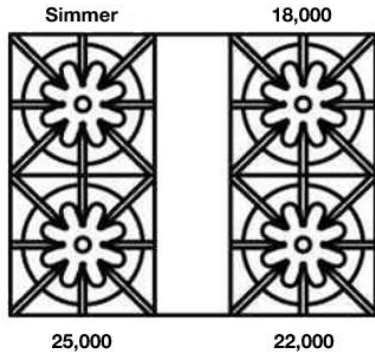

FREESTANDING RANGES: 30" PLATINUM SERIES

BlueStar Model Number Guide:

Base Model (BSP304B) 4 Burners | Natural Gas | Stainless Steel Finish | Standard Trim	Change to LP Gas Add (L) for LP/Propane Gas	Add code below for desired color (C) 190 Standard RAL (Semi-Gloss) Colors (CF) Specialty Finish (190 Matte RAL, Precious Metals & Textures) (CC) Custom Colors	Add (PLT) for Plated Trim Includes plated bezels, door handle, handle end and logo. See available options below.

FEATURES:

- 25,000 BTU PrimaNova™ burners
- All burners, plus interchangeable Griddle and Charbroiler accessory
- The PowR Oven™ provides 40% faster preheating and 30% increase in oven efficiency
- Precise 130° simmer burner
- Integrated wok cooking
- Extra-large oven with True European Convection and 1850° infrared broiler
- Accommodates a full-size commercial 18" x 26" baking sheet
- Available in 1,000+ colors and finishes
- Includes full extension rack
- Handcrafted in Pennsylvania since 1880

PRODUCT SPECIFICATIONS:

- Unit Dimensions: 29.875W x 24"D x 36.75"H
- Oven Interior: 26.438"W x 20"D x 15"H
- Top Burner Power: 25,000 BTUs
- Simmer Burner: 9,000 BTUs
- Electrical Reqs: 120V, 60Hz, 15 AMPS, 1PH
- Gas Pressure: NAT: 5.0" WC, LP 10.0" WC
- Gas Line Size: ½
- Unit Weight: 480 lbs.