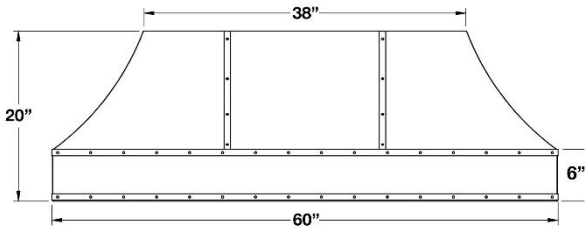

DESIGNER SERIES: 42", 48", 54", 60" & 66" WRANGLER WALL HOODS

42" WRANGLER HOODS		UMRP	MSRP
WR042MLPLT	Body: Stainless Steel | Strap/Rivets: Stainless Steel	$ 7,995	$ 9,195
WR042MLPLTD	Body: Stainless Steel | Strap/Rivets: Des. Metal*	$ 8,390	$ 9,650
WR042MLPLTC	Body: Std RAL Color* | Strap/Rivets: Stainless Steel	$ 9,490	$ 10,915
WR042MLPLTDC	Body: Std RAL Color* | Strap/Rivets: Des Metal*	$ 9,885	$ 11,370
WR042MLPLTCF	Body: Spec. Finish* | Strap/Rivets: Stainless Steel	$ 10,590	$ 12,180
WR042MLPLTDCF	Body: Spec. Finish* | Strap/Rivets: Des. Metal*	$ 10,985	$ 12,635
WR042MLPLTCC	Body: Custom Color* | Strap/Rivets: Stainless Steel	$ 11,990	$ 13,790
WR042MLPLTDCC	Body: Custom Color* | Strap/Rivets: Des. Metal*	$ 12,385	$ 14,245
48" WRANGLER HOODS		UMRP	MSRP
WR048MLPLT	Body: Stainless Steel | Strap/Rivets: Stainless Steel	$ 8,195	$ 9,425
WR048MLPLTD	Body: Stainless Steel | Strap/Rivets: Des. Metal*	$ 8,590	$ 9,880
WR048MLPLTC	Body: Std RAL Color* | Strap/Rivets: Stainless Steel	$ 9,690	$ 11,145
WR048MLPLTDC	Body: Std RAL Color* | Strap/Rivets: Des Metal*	$ 10,085	$ 11,600
WR048MLPLTCF	Body: Spec. Finish* | Strap/Rivets: Stainless Steel	$ 10,790	$ 12,410
WR048MLPLTDCF	Body: Spec. Finish* | Strap/Rivets: Des. Metal*	$ 11,185	$ 12,865
WR048MLPLTCC	Body: Custom Color* | Strap/Rivets: Stainless Steel	$ 12,190	$ 14,020
WR048MLPLTDCC	Body: Custom Color* | Strap/Rivets: Des. Metal*	$ 12,585	$ 14,475
54" WRANGLER HOODS		UMRP	MSRP
WR054MLPLT	Body: Stainless Steel | Strap/Rivets: Stainless Steel	$ 8,295	$ 9,540
WR054MLPLTD	Body: Stainless Steel | Strap/Rivets: Des. Metal*	$ 8,690	$ 9,995
WR054MLPLTC	Body: Std RAL Color* | Strap/Rivets: Stainless Steel	$ 9,790	$ 11,260
WR054MLPLTDC	Body: Std RAL Color* | Strap/Rivets: Des Metal*	$ 10,185	$ 11,715
WR054MLPLTCF	Body: Spec. Finish* | Strap/Rivets: Stainless Steel	$ 10,890	$ 12,525
WR054MLPLTDCF	Body: Spec. Finish* | Strap/Rivets: Des. Metal*	$ 11,285	$ 12,980
WR054MLPLTCC	Body: Custom Color* | Strap/Rivets: Stainless Steel	$ 12,290	$ 14,135
WR054MLPLTDCC	Body: Custom Color* | Strap/Rivets: Des. Metal*	$ 12,685	$ 14,590
60" WRANGLER HOODS		UMRP	MSRP
WR060MLPLT	Body: Stainless Steel | Strap/Rivets: Stainless Steel	$ 8,395	$ 9,655
WR060MLPLTD	Body: Stainless Steel | Strap/Rivets: Des. Metal*	$ 8,790	$ 10,110
WR060MLPLTC	Body: Std RAL Color* | Strap/Rivets: Stainless Steel	$ 9,890	$ 11,375
WR060MLPLTDC	Body: Std RAL Color* | Strap/Rivets: Des Metal*	$ 10,285	$ 11,830
WR060MLPLTCF	Body: Spec. Finish* | Strap/Rivets: Stainless Steel	$ 10,990	$ 12,640
WR060MLPLTDCF	Body: Spec. Finish* | Strap/Rivets: Des. Metal*	$ 11,385	$ 13,095
WR060MLPLTCC	Body: Custom Color* | Strap/Rivets: Stainless Steel	$ 12,390	$ 14,250
WR060MLPLTDCC	Body: Custom Color* | Strap/Rivets: Des. Metal*	$ 12,785	$ 14,705
66" WRANGLER HOODS		UMRP	MSRP
WR066MLPLT	Body: Stainless Steel | Strap/Rivets: Stainless Steel	$ 8,495	$ 9,770
WR066MLPLTD	Body: Stainless Steel | Strap/Rivets: Des. Metal*	$ 8,890	$ 10,225
WR066MLPLTC	Body: Std RAL Color* | Strap/Rivets: Stainless Steel	$ 9,990	$ 11,490
WR066MLPLTDC	Body: Std RAL Color* | Strap/Rivets: Des Metal*	$ 10,385	$ 11,945
WR066MLPLTCF	Body: Spec. Finish* | Strap/Rivets: Stainless Steel	$ 11,090	$ 12,755
WR066MLPLTDCF	Body: Spec. Finish* | Strap/Rivets: Des. Metal*	$ 11,485	$ 13,210
WR066MLPLTCC	Body: Custom Color* | Strap/Rivets: Stainless Steel	$ 12,490	$ 14,365
WR066MLPLTDCC	Body: Custom Color* | Strap/Rivets: Des. Metal*	$ 12,885	$ 14,820