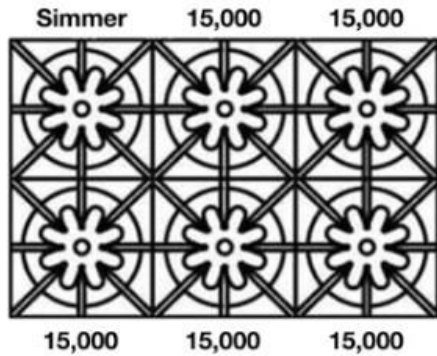

FREESTANDING RANGES: 36" CULINARY SERIES – OPEN BURNER

BlueStar Model Number Guide:

Base Model (RCS366BV2) 6 Burners | Natural Gas | Stainless Steel Finish | Standard Trim	Change to LP Gas Add (L) for LP/Propane Gas	Add code below for desired color (C) 190 Standard RAL (Semi-Gloss) Colors (CF) Specialty Finish (190 Matte RAL, Precious Metals & Textures) (CC) Custom Colors	Add (PLT) for Plated Trim Includes plated bezels, door handle, handle end and logo. See available options below.

Model	Description (* Denotes item that must be specified)	UMRP	MSRP
Natural Gas Models: 36" Culinary Series – Open Burner			
RCS366BV2	6 Burner | Nat Gas | Stainless Steel | Standard Trim	$ 5,795	$ 6,665
RCS366BV2PLT	6 Burner | Nat Gas | Stainless Steel | Plated Trim*	$ 7,690	$ 8,845
RCS366BV2C	6 Burner | Nat Gas | Std RAL Color* | Standard Trim	$ 6,990	$ 8,040
RCS366BV2CPLT	6 Burner | Nat Gas | Std RAL Color* | Plated Trim*	$ 8,885	$ 10,220
RCS366BV2CF	6 Burner | Nat Gas | Specialty Finish* | Standard Trim	$ 7,990	$ 9,190
RCS366BV2CFPLT	6 Burner | Nat Gas | Specialty Finish* | Plated Trim*	$ 9,885	$ 11,370
RCS366BV2CC	6 Burner | Nat Gas | Custom Color* | Standard Trim	$ 9,490	$ 10,915
RCS366BV2CCPLT	6 Burner | Nat Gas | Custom Color* | Plated Trim*	$ 11,385	$ 13,095
LP/Propane Models: 36" Culinary Series – Open Burner			
RCS366BV2L	6 Burner | LP Gas | Stainless Steel | Standard Trim	$ 5,795	$ 6,665
RCS366BV2LPLT	6 Burner | LP Gas | Stainless Steel | Plated Trim*	$ 7,690	$ 8,845
RCS366BV2LC	6 Burner | LP Gas | Std RAL Color* | Standard Trim	$ 6,990	$ 8,040
RCS366BV2LCPLT	6 Burner | LP Gas | Std RAL Color* | Plated Trim*	$ 8,885	$ 10,220
RCS366BV2LCF	6 Burner | LP Gas | Specialty Finish* | Standard Trim	$ 7,990	$ 9,190
RCS366BV2LCFPLT	6 Burner | LP Gas | Specialty Finish* | Plated Trim*	$ 9,885	$ 11,370
RCS366BV2LCC	6 Burner | LP Gas | Custom Color* | Standard Trim	$ 9,490	$ 10,915
RCS366BV2LCCPLT	6 Burner | LP Gas | Custom Color* | Plated Trim*	$ 11,385	$ 13,095
BACKGUARD OPTIONS:			
All BlueStar freestanding appliances must be installed with a UL approved backguard. All units ship standard with a UL approved Island Trim unless otherwise specified.			
BG636BSP	6" Backguard for 36" RCS Range	$ 720	$ 830
BG3617BSP	17" Backguard for 36" RCS Range	$ 1,460	$ 1,680
SDHS36BSP	24" High Shelf for 36" RCS Range	$ 1,690	$ 1,945
KNOB OPTIONS: (Total Knobs: 7)			
SIDES-C	Add Painted Sides (All colors)	$ 765	$ 880
KN-BLK	Standard Black Knob	$ 115 ea	$ 130 ea
KN-C	Knob: Standard 190 RAL Color	$ 115 ea	$ 130 ea
BZ-C	Bezel: Standard 190 RAL Color	$ 70 ea	$ 80 ea
KN-CF	Knob: Spec Finish (Matte RAL, Textured RAL or Prec Metals)	$ 185 ea	$ 215 ea
KN-PLT	Knob: Plated Trim (See options below)	$ 250 ea	$ 290 ea
Antique Brass, Brushed Brass, Polished Brass, Antique Copper, Brushed Copper, Polished Copper, Chrome, Oil Rubbed Bronze & Pewter			
See page 40 for additional customization and accessories for Freestanding Ranges			

FEATURES:

- Restaurant-style 15,000 BTU open burners
- Precise 130° simmer burner
- Integrated wok cooking – no wok ring required
- Oversized convection oven accommodates full size 18" x 26" baking sheet
- 1850° infrared broiler
- Available in 1,000+ colors and 10 metal trim finishes
- Handcrafted in Pennsylvania
- Includes standard island trim backguard
- Available in Natural or LP gas

PRODUCT SPECIFICATIONS: