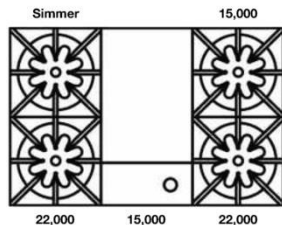

RANGETOPS: 36" NOVA (RNB) SERIES

**36" Nova (RNB) Rangetop
with 12" Griddle**

Model	Description (* Denotes item that must be specified)	UMRP	MSRP
Natural Gas Models: 36" Nova Series Rangetop with 12" Griddle			
RGTNB364GV2	4 Burner | 12" Griddle | Nat Gas | Stainless Steel | Standard Trim	$ 5,795	$ 6,665
RGTNB364GV2PLT	4 Burner | 12" Griddle | Nat Gas | Stainless Steel | Plated Trim*	$ 6,890	$ 7,925
LP/Propane Models: 36" Nova Series Rangetop with 12" Griddle			
RGTNB364GV2L	4 Burner | 12" Griddle | LP Gas | Stainless Steel | Standard Trim	$ 5,795	$ 6,665
RGTNB364GV2LPLT	4 Burner | 12" Griddle | LP Gas | Stainless Steel | Plated Trim*	$ 6,890	$ 7,925
Customization & Accessory Options: (See page 53) | Total Knobs: 5