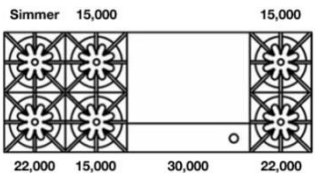

Natural Gas Models: 60" Nova Series Rangetop with 24" Griddle			
RGTNB606GV2	6 Burner | 24" Griddle | Nat Gas | Stainless Steel | Standard Trim	$ 10,195	$ 11,725
RGTNB606GV2PLT	6 Burner | 24" Griddle | Nat Gas | Stainless Steel | Plated Trim*	$ 11,990	$ 13,790
LP/Propane Models: 60" Nova Series Rangetop with 24" Griddle			
RGTNB606GV2L	6 Burner | 24" Griddle | LP Gas | Stainless Steel | Standard Trim	$ 10,195	$ 11,725
RGTNB606GV2LPLT	6 Burner | 24" Griddle | LP Gas | Stainless Steel | Plated Trim*	$ 11,990	$ 13,790
Customization & Accessory Options: (See page 47) | Total Knobs: 8