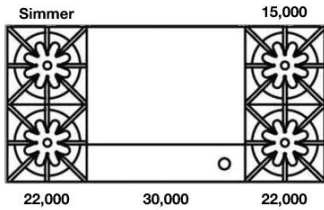

FREESTANDING RANGES: 48" NOVA (RNB) SERIES

48" Nova (RNB) Series with 24" Griddle

Model	Description (* Denotes item that must be specified)	UMRP	MSRP
Natural Gas Models: 48" Nova (RNB) Series with 24" Griddle			
RNB484GV2	4 Burner | 24" Griddle | Nat Gas | Stainless Steel | Standard Trim	$ 13,395	$ 15,405
RNB484GV2PLT	4 Burner | 24" Griddle | Nat Gas | Stainless Steel | Plated Trim*	$ 15,590	$ 17,930
RNB484GV2C	4 Burner | 24" Griddle | Nat Gas | Std RAL Paint* | Standard Trim	$ 14,890	$ 17,125
RNB484GV2CPLT	4 Burner | 24" Griddle | Nat Gas | Std RAL Paint* | Plated Trim*	$ 17,085	$ 19,650
RNB484GV2CF	4 Burner | 24" Griddle | Nat Gas | Specialty Finish* | Standard Trim	$ 15,990	$ 18,390
RNB484GV2CFPLT	4 Burner | 24" Griddle | Nat Gas | Specialty Finish* | Plated Trim*	$ 18,185	$ 20,915
RNB484GV2CC	4 Burner | 24" Griddle | Nat Gas | Custom Color* | Standard Trim	$ 17,390	$ 20,000
RNB484GV2CCPLT	4 Burner | 24" Griddle | Nat Gas | Custom Color* | Plated Trim*	$ 19,585	$ 22,525
LP/Propane Models: 48" Nova (RNB) Series with 24" Griddle			
RNB484GV2L	4 Burner | 24" Griddle | LP Gas | Stainless Steel | Standard Trim	$ 13,395	$ 15,405
RNB484GV2LPLT	4 Burner | 24" Griddle | LP Gas | Stainless Steel | Plated Trim*	$ 15,590	$ 17,930
RNB484GV2LC	4 Burner | 24" Griddle | LP Gas | Std RAL Paint* | Standard Trim	$ 14,890	$ 17,125
RNB484GV2LCPLT	4 Burner | 24" Griddle | LP Gas | Std RAL Paint* | Plated Trim*	$ 17,085	$ 19,650
RNB484GV2LCF	4 Burner | 24" Griddle | LP Gas | Specialty Finish* | Standard Trim	$ 15,990	$ 18,390
RNB484GV2LCFPLT	4 Burner | 24" Griddle | LP Gas | Specialty Finish* | Plated Trim*	$ 18,185	$ 20,915
RNB484GV2LCC	4 Burner | 24" Griddle | LP Gas | Custom Color* | Standard Trim	$ 17,390	$ 20,000
RNB484GV2LCCPLT	4 Burner | 24" Griddle | LP Gas | Custom Color* | Plated Trim*	$ 19,585	$ 22,525
Customization & Accessory Options: (See page 21) | Total Knobs: 8