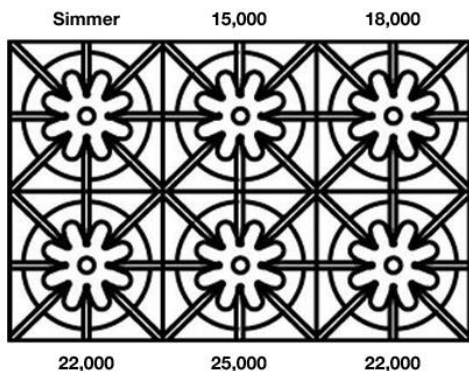

FREESTANDING RANGES: 36" PLATINUM SERIES

BlueStar Model Number Guide:			
Base Model (BSP366B) 6 Burners | Natural Gas | Stainless Steel Finish | Standard Trim	Change to LP Gas Add (L) for LP/Propane Gas	Add code below for desired color (C) 190 Standard RAL (Semi-Gloss) Colors (CF) Specialty Finish (190 Matte RAL, Precious Metals & Textures) (CC) Custom Colors	Add (PLT) for Plated Trim Includes plated bezels, door handle, handle end and logo. See available options below.

FEATURES:

- 25,000 BTU PrimaNova™ burners
- All burners, plus interchangeable Griddle and Charbroiler accessory
- The PowR Oven™ provides 40% faster preheating and 30% increase in oven efficiency
- Precise 130° simmer burner
- Integrated wok cooking
- Extra-large oven with True European Convection and 1850° infrared broiler
- Accommodates a full-size commercial 18" x 26" baking sheet
- Includes full extension rack
- Available in 1,000+ colors and finishes
- Handcrafted in Pennsylvania since 1880

PRODUCT SPECIFICATIONS:

- Unit Dimensions: 35.875"W x 24"D x 36.75"H
- Oven Interior: 29.25"W x 20"D x 15"H
- Top Burner Power: 25,000 BTUs
- Simmer Burner: 9,000 BTUs
- Electrical Reqs: 120V, 60Hz, 15 AMPS, 1PH
- Gas Pressure: NAT: 5.0" WC, LP 10.0" WC
- Gas Line Size: ½
- Unit Weight: 555 lbs.