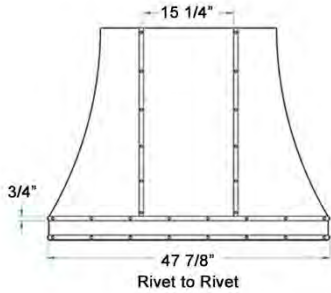

DESIGNER SERIES: 42", 48", 54" & 60" RIDGELINE WALL HOODS

42" RIDGELINE CURVED SIDES HOODS:		UMRP	MSRP
RL042MLPLT	Body: Stainless Steel | Strap/Rivets: Stainless Steel	$ 7,995	$ 9,195
RL042MLPLTD	Body: Stainless Steel | Strap/Rivets: Des. Metal*	$ 8,390	$ 9,650
RL042MLPLTC	Body: Std RAL Color* | Strap/Rivets: Stainless Steel	$ 9,490	$ 10,915
RL042MLPLTDC	Body: Std RAL Color* | Strap/Rivets: Des Metal*	$ 9,885	$ 11,370
RL042MLPLTCF	Body: Spec. Finish* | Strap/Rivets: Stainless Steel	$ 10,590	$ 12,180
RL042MLPLTDCF	Body: Spec. Finish* | Strap/Rivets: Des. Metal*	$ 10,985	$ 12,635
RL042MLPLTCC	Body: Custom Color* | Strap/Rivets: Stainless Steel	$ 11,990	$ 13,790
RL042MLPLTDCC	Body: Custom Color* | Strap/Rivets: Des. Metal*	$ 12,385	$ 14,245
48" RIDGELINE HOODS:		UMRP	MSRP
RL048MLPLT	Body: Stainless Steel | Strap/Rivets: Stainless Steel	$ 8,495	$ 9,770
RL048MLPLTD	Body: Stainless Steel | Strap/Rivets: Des. Metal*	$ 8,890	$ 10,225
RL048MLPLTC	Body: Std RAL Color* | Strap/Rivets: Stainless Steel	$ 9,990	$ 11,490
RL048MLPLTDC	Body: Std RAL Color* | Strap/Rivets: Des Metal*	$ 10,385	$ 11,945
RL048MLPLTCF	Body: Spec. Finish* | Strap/Rivets: Stainless Steel	$ 11,090	$ 12,755
RL048MLPLTDCF	Body: Spec. Finish* | Strap/Rivets: Des. Metal*	$ 11,485	$ 13,210
RL048MLPLTCC	Body: Custom Color* | Strap/Rivets: Stainless Steel	$ 12,490	$ 14,365
RL048MLPLTDCC	Body: Custom Color* | Strap/Rivets: Des. Metal*	$ 12,885	$ 14,820
54" RIDGELINE HOODS:		UMRP	MSRP
RL054MLPLT	Body: Stainless Steel | Strap/Rivets: Stainless Steel	$ 9,895	$ 11,380
RL054MLPLTD	Body: Stainless Steel | Strap/Rivets: Des. Metal*	$ 10,290	$ 11,835
RL054MLPLTC	Body: Std RAL Color* | Strap/Rivets: Stainless Steel	$ 11,390	$ 13,100
RL054MLPLTDC	Body: Std RAL Color* | Strap/Rivets: Des Metal*	$ 11,785	$ 13,555
RL054MLPLTCF	Body: Spec. Finish* | Strap/Rivets: Stainless Steel	$ 12,490	$ 14,365
RL054MLPLTDCF	Body: Spec. Finish* | Strap/Rivets: Des. Metal*	$ 12,885	$ 14,820
RL054MLPLTCC	Body: Custom Color* | Strap/Rivets: Stainless Steel	$ 13,890	$ 15,975
RL054MLPLTDCC	Body: Custom Color* | Strap/Rivets: Des. Metal*	$ 14,285	$ 16,460
60" RIDGELINE HOODS:		UMRP	MSRP
RL060MLPLT	Body: Stainless Steel | Strap/Rivets: Stainless Steel	$ 11,595	$ 13,335
RL060MLPLTD	Body: Stainless Steel | Strap/Rivets: Des. Metal*	$ 11,990	$ 13,790
RL060MLPLTC	Body: Std RAL Color* | Strap/Rivets: Stainless Steel	$ 13,090	$ 15,055
RL060MLPLTDC	Body: Std RAL Color* | Strap/Rivets: Des Metal*	$ 13,485	$ 15,510
RL060MLPLTCF	Body: Spec. Finish* | Strap/Rivets: Stainless Steel	$ 14,190	$ 16,320
RL060MLPLTDCF	Body: Spec. Finish* | Strap/Rivets: Des. Metal*	$ 15,585	$ 16,775
RL060MLPLTCC	Body: Custom Color* | Strap/Rivets: Stainless Steel	$ 15,590	$ 17,930
RL060MLPLTDCC	Body: Custom Color* | Strap/Rivets: Des. Metal*	$ 15,985	$ 18,385