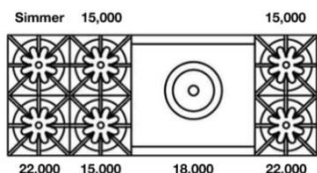

Natural Gas Models: 60" Nova Series Rangetop with 24" French Top			
RGTNB606FTV2	6 Burner | 24" French Top | Nat Gas | Stainless Steel | Standard Trim	$ 10,995	$ 12,645
RGTNB606FTV2PLT	6 Burner | 24" French Top | Nat Gas | Stainless Steel | Plated Trim*	$ 12,790	$ 14,710
LP/Propane Models: 60" Nova Series Rangetop with 24" French Top			
RGTNB606FTV2L	6 Burner | 24" French Top | LP Gas | Stainless Steel | Standard Trim	$ 10,995	$ 12,645
RGTNB606FTV2LPLT	6 Burner | 24" French Top | LP Gas | Stainless Steel | Plated Trim*	$ 12,790	$ 14,710
Customization & Accessory Options: (See page 47) | Total Knobs: 7