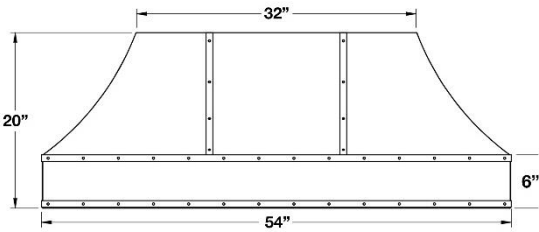

DESIGNER SERIES: 42", 48", 54", 60" & 66" WRANGLER WALL HOODS

42" WRANGLER HOODS		UMRP	MSRP
WR042MLPLT	Body: Stainless Steel | Strap/Rivets: Stainless Steel	$ 7,995	$ 9,195
WR042MLPLTD	Body: Stainless Steel | Strap/Rivets: Des. Metal*	$ 8,390	$ 9,650
WR042MLPLTC	Body: Std RAL Color* | Strap/Rivets: Stainless Steel	$ 9,490	$ 10,915
WR042MLPLTDC	Body: Std RAL Color* | Strap/Rivets: Des Metal*	$ 9,885	$ 11,370
WR042MLPLTCF	Body: Spec. Finish* | Strap/Rivets: Stainless Steel	$ 10,590	$ 12,180
WR042MLPLTDCF	Body: Spec. Finish* | Strap/Rivets: Des. Metal*	$ 10,985	$ 12,635
WR042MLPLTCC	Body: Custom Color* | Strap/Rivets: Stainless Steel	$ 11,990	$ 13,790
WR042MLPLTDCC	Body: Custom Color* | Strap/Rivets: Des. Metal*	$ 12,385	$ 14,245
48" WRANGLER HOODS		UMRP	MSRP
WR048MLPLT	Body: Stainless Steel | Strap/Rivets: Stainless Steel	$ 8,195	$ 9,425
WR048MLPLTD	Body: Stainless Steel | Strap/Rivets: Des. Metal*	$ 8,590	$ 9,880
WR048MLPLTC	Body: Std RAL Color* | Strap/Rivets: Stainless Steel	$ 9,690	$ 11,145
WR048MLPLTDC	Body: Std RAL Color* | Strap/Rivets: Des Metal*	$ 10,085	$ 11,600
WR048MLPLTCF	Body: Spec. Finish* | Strap/Rivets: Stainless Steel	$ 10,790	$ 12,410
WR048MLPLTDCF	Body: Spec. Finish* | Strap/Rivets: Des. Metal*	$ 11,185	$ 12,865
WR048MLPLTCC	Body: Custom Color* | Strap/Rivets: Stainless Steel	$ 12,190	$ 14,020
WR048MLPLTDCC	Body: Custom Color* | Strap/Rivets: Des. Metal*	$ 12,585	$ 14,475
54" WRANGLER HOODS		UMRP	MSRP
WR054MLPLT	Body: Stainless Steel | Strap/Rivets: Stainless Steel	$ 8,295	$ 9,540
WR054MLPLTD	Body: Stainless Steel | Strap/Rivets: Des. Metal*	$ 8,690	$ 9,995
WR054MLPLTC	Body: Std RAL Color* | Strap/Rivets: Stainless Steel	$ 9,790	$ 11,260
WR054MLPLTDC	Body: Std RAL Color* | Strap/Rivets: Des Metal*	$ 10,185	$ 11,715
WR054MLPLTCF	Body: Spec. Finish* | Strap/Rivets: Stainless Steel	$ 10,890	$ 12,525
WR054MLPLTDCF	Body: Spec. Finish* | Strap/Rivets: Des. Metal*	$ 11,285	$ 12,980
WR054MLPLTCC	Body: Custom Color* | Strap/Rivets: Stainless Steel	$ 12,290	$ 14,135
WR054MLPLTDCC	Body: Custom Color* | Strap/Rivets: Des. Metal*	$ 12,685	$ 14,590
60" WRANGLER HOODS		UMRP	MSRP
WR060MLPLT	Body: Stainless Steel | Strap/Rivets: Stainless Steel	$ 8,395	$ 9,655
WR060MLPLTD	Body: Stainless Steel | Strap/Rivets: Des. Metal*	$ 8,790	$ 10,110
WR060MLPLTC	Body: Std RAL Color* | Strap/Rivets: Stainless Steel	$ 9,890	$ 11,375
WR060MLPLTDC	Body: Std RAL Color* | Strap/Rivets: Des Metal*	$ 10,285	$ 11,830
WR060MLPLTCF	Body: Spec. Finish* | Strap/Rivets: Stainless Steel	$ 10,990	$ 12,640
WR060MLPLTDCF	Body: Spec. Finish* | Strap/Rivets: Des. Metal*	$ 11,385	$ 13,095
WR060MLPLTCC	Body: Custom Color* | Strap/Rivets: Stainless Steel	$ 12,390	$ 14,250
WR060MLPLTDCC	Body: Custom Color* | Strap/Rivets: Des. Metal*	$ 12,785	$ 14,705
66" WRANGLER HOODS		UMRP	MSRP
WR066MLPLT	Body: Stainless Steel | Strap/Rivets: Stainless Steel	$ 8,495	$ 9,770
WR066MLPLTD	Body: Stainless Steel | Strap/Rivets: Des. Metal*	$ 8,890	$ 10,225
WR066MLPLTC	Body: Std RAL Color* | Strap/Rivets: Stainless Steel	$ 9,990	$ 11,490
WR066MLPLTDC	Body: Std RAL Color* | Strap/Rivets: Des Metal*	$ 10,385	$ 11,945
WR066MLPLTCF	Body: Spec. Finish* | Strap/Rivets: Stainless Steel	$ 11,090	$ 12,755
WR066MLPLTDCF	Body: Spec. Finish* | Strap/Rivets: Des. Metal*	$ 11,485	$ 13,210
WR066MLPLTCC	Body: Custom Color* | Strap/Rivets: Stainless Steel	$ 12,490	$ 14,365
WR066MLPLTDCC	Body: Custom Color* | Strap/Rivets: Des. Metal*	$ 12,885	$ 14,820