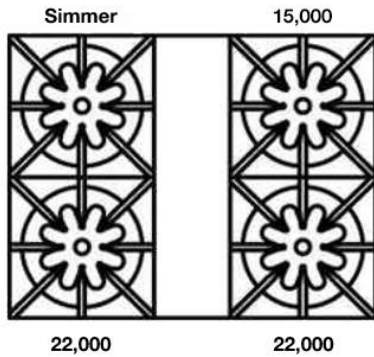

FREESTANDING RANGES: 30" PRECIOUS METALS SERIES

BlueStar Model Number Guide:			
Base Model (RNB304BPMV2) 4 Burners | Natural Gas | Stainless Steel Finish | Standard Trim	Change to LP Gas Add (L) for LP/Propane Gas	Add code below for desired color (C) 190 Standard RAL (Semi-Gloss) Colors (CF) Specialty Finish (190 Matte RAL, Precious Metals & Textures) (CC) Custom Colors	Add (PLT) for Plated Trim Includes plated bezels and logo. Door handles are not plated See available options below.

FEATURES:

- 22,000 BTU UltraNova™ burners & 18,000 BTU Nova™ burners
- Precise 130° simmer burner
- Unique French Door for easy loading and unloading
- Contemporary, urban aesthetic
- Extra-large convection oven with 1850° infrared broiler that accommodates a full size 18" x 26" commercial baking sheet
- Includes full extension rack
- Matching knobs & trim
- Handcrafted in Pennsylvania since 1880

PRODUCT SPECIFICATIONS:

- Unit Dimensions: 29.875W x 24"D x 36.75"H
- Oven Interior: 26.438"W x 20"D x 15"H
- Top Burner Power: 22,000 BTUs
- Simmer Burner: 9,000 BTUs
- Electrical Reqs: 120V, 60Hz, 15 AMPS, 1PH
- Gas Pressure: NAT: 5.0" WC, LP 10.0" WC
- Gas Line Size: ½
- Unit Weight: 440 lbs.

Model	Description (* Denotes item that must be specified)	UMRP	MSRP
Five unique colors with matching knobs and bezels included. Standard with French doors. Includes matching knobs and bezels and body sides. Ginger Spice & Stainless Steel units will have Stainless Steel knobs. Precious Metals ranges painted in an RAL color include painted body sides, knobs and bezels.			
Natural Gas Models: 30" Precious Metals Series			
RNB304BPMV2	4 Burner | Nat Gas | Stainless Steel | Standard Trim	$ 9,835	$ 11,310
RNB304BPMV2PLT	4 Burner | Nat Gas | Stainless Steel | Plated Trim*	$ 10,630	$ 12,225
RNB304BPMV2C	4 Burner | Nat Gas | Any Color Option * | Std Trim	$ 9,835	$ 11,310
RNB304BPMV2CPLT	4 Burner | Nat Gas | Any Color Option * | Plated Trim*	$ 10,630	$ 12,225
RNB304BPMV2CC	4 Burner | Nat Gas | Custom Color* | Standard Trim	$ 13,130	$ 15,100
RNB304BPMV2CCPLT	4 Burner | Nat Gas | Custom Color* | Plated Trim*	$ 13,925	$ 16,015
LP/Propane Models: 30" Precious Metals Series			
RNB304BPMV2L	4 Burner | LP Gas | Stainless Steel | Standard Trim	$ 9,835	$ 11,310
RNB304BPMV2LPLT	4 Burner | LP Gas | Stainless Steel | Plated Trim*	$ 10,630	$ 12,225
RNB304BPMV2LC	4 Burner | LP Gas | Any Color Option * | Std Trim	$ 9,835	$ 11,310
RNB304BPMV2LCPLT	4 Burner | LP Gas | Any Color Option * | Plated Trim*	$ 10,630	$ 12,225
RNB304BPMV2LCC	4 Burner | LP Gas | Custom Color* | Standard Trim	$ 13,130	$ 15,100
RNB304BPMV2LCCPLT	4 Burner | LP Gas | Custom Color* | Plated Trim*	$ 13,925	$ 16,015
BACKGUARD OPTIONS:			
Only available with the installed island trim backguard.			
KNOB & PAINTED BODY SIDE OPTIONS: (Total Knobs: 5)			
KN-BLK	Standard Black Knob	$ 115 ea	$ 130 ea
KN-C	Knob: Standard 190 RAL Color	$ 115 ea	$ 130 ea
BZ-C	Bezel: Standard 190 RAL Color	$ 70 ea	$ 80 ea
KN-CF	Knob: Spec Finish (Matte RAL, Textured RAL or Prec Metals)	$ 185 ea	$ 215 ea
KN-PLT	Knob: Plated Trim (See options below)	$ 250 ea	$ 290 ea
PLATED TRIM OPTIONS: (Includes bezels and logo only)			
Antique Brass, Brushed Brass, Polished Brass, Antique Copper, Brushed Copper, Polished Copper, Chrome, Oil Rubbed Bronze & Pewter			
PRECIOUS METALS COLORS			
Statuary Bronze, Ginger Spice, Enchanted Silver, Enchanted Sand and Matte Black			
See page 40 for additional customization and accessories for Freestanding Ranges