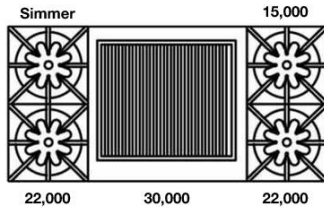

48" Nova (RNB) Series with 24" Charbroiler

Natural Gas Models: 48" Nova (RNB) Series with 24" Charbroiler			
RNB484CBV2	4 Burner | 24" Charbroiler | Nat Gas | Stainless Steel | Standard Trim	$ 13,395	$ 15,405
RNB484CBV2PLT	4 Burner | 24" Charbroiler | Nat Gas | Stainless Steel | Plated Trim*	$ 15,590	$ 17,930
RNB484CBV2C	4 Burner | 24" Charbroiler | Nat Gas | Std RAL Paint* | Standard Trim	$ 14,890	$ 17,125
RNB484CBV2CPLT	4 Burner | 24" Charbroiler | Nat Gas | Std RAL Paint* | Plated Trim*	$ 17,085	$ 19,650
RNB484CBV2CF	4 Burner | 24" Charbroiler | Nat Gas | Specialty Finish* | Standard Trim	$ 15,990	$ 18,390
RNB484CBV2CFPLT	4 Burner | 24" Charbroiler | Nat Gas | Specialty Finish* | Plated Trim*	$ 18,185	$ 20,915
RNB484CBV2CC	4 Burner | 24" Charbroiler | Nat Gas | Custom Color* | Standard Trim	$ 17,390	$ 20,000
RNB484CBV2CCPLT	4 Burner | 24" Charbroiler | Nat Gas | Custom Color* | Plated Trim*	$ 19,585	$ 22,525
LP/Propane Models: 48" Nova (RNB) Series with 12" Charbroiler			
RNB484CBV2L	4 Burner | 24" Charbroiler | LP Gas | Stainless Steel | Standard Trim	$ 13,395	$ 15,405
RNB484CBV2LPLT	4 Burner | 24" Charbroiler | LP Gas | Stainless Steel | Plated Trim*	$ 15,590	$ 17,930
RNB484CBV2LC	4 Burner | 24" Charbroiler | LP Gas | Std RAL Paint* | Standard Trim	$ 14,890	$ 17,125
RNB484CBV2LCPLT	4 Burner | 24" Charbroiler | LP Gas | Std RAL Paint* | Plated Trim*	$ 17,085	$ 19,650
RNB484CBV2LCF	4 Burner | 24" Charbroiler | LP Gas | Specialty Finish* | Standard Trim	$ 15,990	$ 18,390
RNB484CBV2LCFPLT	4 Burner | 24" Charbroiler | LP Gas | Specialty Finish* | Plated Trim*	$ 18,185	$ 20,915
RNB484CBV2LCC	4 Burner | 24" Charbroiler | LP Gas | Custom Color* | Standard Trim	$ 17,390	$ 20,000
RNB484CBV2LCCPLT	4 Burner | 24" Charbroiler | LP Gas | Custom Color* | Plated Trim*	$ 19,585	$ 22,525
Customization & Accessory Options: (See page 21) | Total Knobs: 8