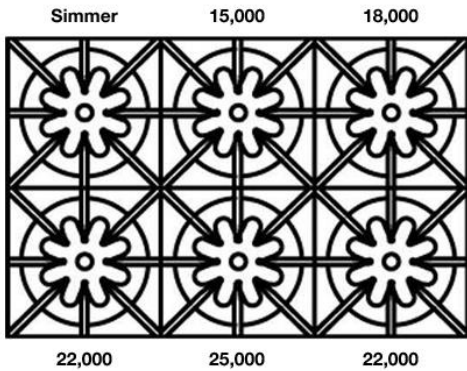

RANGETOPS: 36" PLATINUM SERIES

BlueStar Model Number Guide:			
Base Model (BSPRT366B) 6 Burners | Natural Gas | Stainless Steel Finish | Standard Trim	Change to LP Gas Add (L) for LP/Propane Gas	Add code below for desired color Not available on Rangetop or Cooktop models	Add (PLT) for Plated Trim Includes plated bezels and logo. See available options below.

FEATURES:

- 25,000 BTU PrimaNova™ burners
- All burners, plus Interchangeable Griddle and Charbroiler accessory
- Precise 130° simmer burner
- Integrated wok cooking
- Handcrafted in Pennsylvania since 1880

PRODUCT SPECIFICATIONS:

- Unit Dimensions: 35.875"W x 24"D x 8.625"H
- Top Burner Power: 25,000 BTUs
- Simmer Burner: 9,000 BTUs
- Electrical Reqs: 120V, 60Hz, 15 AMPS, 1PH
- Gas Pressure: NAT: 5.0" WC, LP 10.0" WC
- Gas Line Size: ½"
- Unit Weight: 285 lbs.

Model	Description (* Denotes item that must be specified)	UMRP	MSRP
Natural Gas Models: 36" Platinum Series Rangetop			
BSPRT366B	6 Burners | Nat Gas | Stainless Steel | Std Trim	$ 6,395	$ 7,355
BSPRT366BPLT	6 Burners | Nat Gas | Stainless Steel | Plated Trim*	$ 7,490	$ 8,615
LP/Propane Models: 36" Platinum Series Rangetop			
BSPRT366BL	6 Burners | LP Gas | Stainless Steel | Std Trim	$ 6,395	$ 7,355
BSPRT366BLPLT	6 Burners | LP Gas | Stainless Steel | Plated Trim*	$ 7,490	$ 8,615
BACKGUARD OPTIONS:			
All BlueStar freestanding appliances must be installed with a UL approved backguard. All units ship standard with a UL approved Island Trim unless otherwise specified.			
BG636BSP	6" Backguard	$ 720	$ 830
BG3617BSP	17" Backguard	$ 1,460	$ 1,680
SDHS36BSP	24" High Shelf	$ 1,690	$ 1,945
KNOB OPTIONS: (Total Knobs: 6)			
KN-BLK	Standard Black Knob	$ 115 ea	$ 130 ea
KN-C	Knob: Standard 190 RAL Color	$ 115 ea	$ 130 ea
BZ-C	Bezel: Standard 190 RAL Color	$ 70 ea	$ 80 ea
KN-CF	Knob: Spec Finish (Matte RAL, Textured RAL or Prec Metals)	$ 185 ea	$ 215 ea
KN-PLT	Knob: Plated Trim (See options below)	$ 250 ea	$ 290 ea
PLATED TRIM OPTIONS: (Includes bezels and logo)			
Antique Brass, Brushed Brass, Polished Brass, Antique Copper, Brushed Copper, Polished Copper, Chrome, Oil Rubbed Bronze & Pewter			
See page 60 for additional customization and accessories for Rangetops and Cooktops