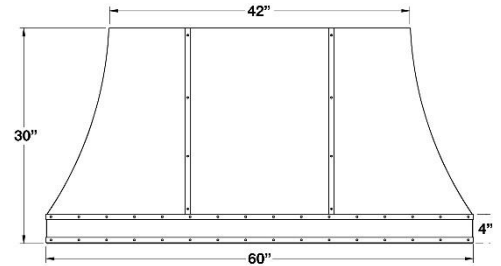

DESIGNER SERIES: 42", 48", 54" & 60" SAHARA CURVED SIDES WALL HOODS

42" SAHARA CURVED SIDES HOODS:		UMRP	MSRP
SC042MLPLT	Body: Stainless Steel | Strap/Rivets: Stainless Steel	$ 7,295	$ 8,390
SC042MLPLTD	Body: Stainless Steel | Strap/Rivets: Des. Metal*	$ 7,690	$ 8,845
SC042MLPLTC	Body: Std RAL Color* | Strap/Rivets: Stainless Steel	$ 8,790	$ 10,110
SC042MLPLTDC	Body: Std RAL Color* | Strap/Rivets: Des Metal*	$ 9,185	$ 10,565
SC042MLPLTCF	Body: Spec. Finish* | Strap/Rivets: Stainless Steel	$ 9,890	$ 11,375
SC042MLPLTDCF	Body: Spec. Finish* | Strap/Rivets: Des. Metal*	$ 10,285	$ 11,830
SC042MLPLTCC	Body: Custom Color* | Strap/Rivets: Stainless Steel	$ 11,290	$ 12,985
SC042MLPLTDCC	Body: Custom Color* | Strap/Rivets: Des. Metal*	$ 11,685	$ 13,440

48" SAHARA CURVED SIDES HOODS:		UMRP	MSRP
SC048MLPLT	Body: Stainless Steel | Strap/Rivets: Stainless Steel	$ 7,695	$ 8,850
SC048MLPLTD	Body: Stainless Steel | Strap/Rivets: Des. Metal*	$ 8,090	$ 9,305
SC048MLPLTC	Body: Std RAL Color* | Strap/Rivets: Stainless Steel	$ 9,190	$ 10,570
SC048MLPLTDC	Body: Std RAL Color* | Strap/Rivets: Des Metal*	$ 9,585	$ 11,025
SC048MLPLTCF	Body: Spec. Finish* | Strap/Rivets: Stainless Steel	$ 10,290	$ 11,835
SC048MLPLTDCF	Body: Spec. Finish* | Strap/Rivets: Des. Metal*	$ 10,685	$ 12,290
SC048MLPLTCC	Body: Custom Color* | Strap/Rivets: Stainless Steel	$11,690	$ 13,445
SC048MLPLTDCC	Body: Custom Color* | Strap/Rivets: Des. Metal*	$ 12,085	$ 13,900