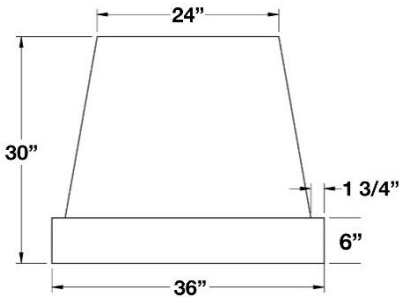

BLOWER OPTIONS	IN-HOOD		IN-LINE		REMOTE		DISCHARGE	
CFM POWER	600	1200	800	1200	1000	1400	TOP	REAR
MODEL #	BS-CFM-600-IN06	BS-CFM-1200-IN12	ATEX-0.8	ATEX-1.2	HYEX-1.0-GA	HYEX-1.4-GA		
UMRP	$ 965	$ 995	$ 1,260	$ 1,510	$ 1,385	$ 1,640	Available at time of order	
NR036MLPLT	•	•	•	•	•	•		
NR042MLPLT	•	•	•	•	•	•		
NR048MLPLT	•	•	•	•	•	•		
NR054MLPLT	•	•	•	•	•	•		
NR060MLPLT	•	•	•	•	•	•		
NR066MLPLT	•	•	•	•	•	•