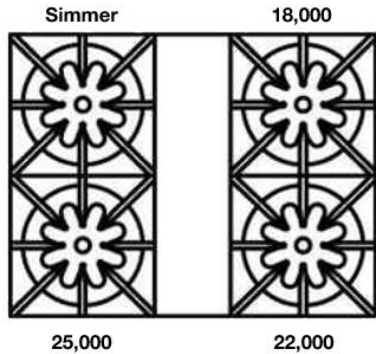

RANGETOPS: 30" PLATINUM SERIES

BlueStar Model Number Guide:

Base Model (BSPRT304B) 4 Burners | Natural Gas | Stainless Steel Finish | Standard Trim	Change to LP Gas Add (L) for LP/Propane Gas	Add code below for desired color Not available on Rangetop or Cooktop models	Add (PLT) for Plated Trim Includes plated bezels and logo. See available options below.

FEATURES:

- 25,000 BTU PrimaNova™ burners
- All burners, plus Interchangeable Griddle and Charbroiler accessory
- Precise 130° simmer burner
- Integrated wok cooking
- Handcrafted in Pennsylvania since 1880

PRODUCT SPECIFICATIONS:

- Unit Dimensions: 29.875"W x 24"D x 8.625"H
- Top Burner Power: 25,000 BTUs
- Simmer Burner: 9,000 BTUs
- Electrical Reqs: 120V, 60Hz, 15 AMPS, 1PH
- Gas Pressure: NAT: 5.0" WC, LP 10.0" WC
- Gas Line Size: ½"
- Unit Weight: 235 lbs.

Model	Description (* Denotes item that must be specified)	UMRP	MSRP
Natural Gas Models: 30" Platinum Series Rangetop			
BSPRT304B	4 Burners | Nat Gas | Stainless Steel | Std Trim	$ 5,795	$ 6,665
BSPRT304BPLT	4 Burners | Nat Gas | Stainless Steel | Plated Trim*	$ 6,590	$ 7,580
LP/Propane Models: 30" Platinum Series Rangetop			
BSPRT304BL	4 Burners | LP Gas | Stainless Steel | Std Trim	$ 5,795	$ 6,665
BSPRT304BLPLT	4 Burners | LP Gas | Stainless Steel | Plated Trim*	$ 6,590	$ 7,580
BACKGUARD OPTIONS:			
All BlueStar freestanding appliances must be installed with a UL approved backguard. All units ship standard with a UL approved Island Trim unless otherwise specified.			
BG630BSP	6" Backguard	$ 605	$ 695
BG3017BSP	17" Backguard	$ 1,120	$ 1,290
SDHS30BSP	24" High Shelf	$ 1,460	$ 1,680
KNOB OPTIONS: (Total Knobs: 4)			
KN-BLK	Standard Black Knob	$ 115 ea	$ 130 ea
KN-C	Knob: Standard 190 RAL Color	$ 115 ea	$ 130 ea
BZ-C	Bezel: Standard 190 RAL Color	$ 70 ea	$ 80 ea
KN-CF	Knob: Spec Finish (Matte RAL, Textured RAL or Prec Metals)	$ 185 ea	$ 215 ea
KN-PLT	Knob: Plated Trim (See options below)	$ 250 ea	$ 290 ea
PLATED TRIM OPTIONS: (Includes bezels and logo)			
Antique Brass, Brushed Brass, Polished Brass, Antique Copper, Brushed Copper, Polished Copper, Chrome, Oil Rubbed Bronze & Pewter			
See page 60 for additional customization and accessories for Rangetops and Cooktops