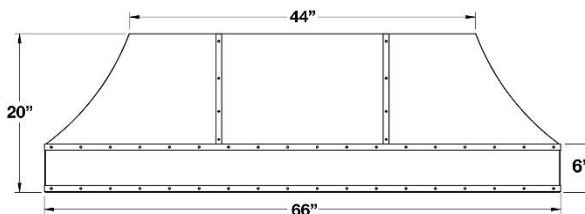

DESIGNER SERIES: 42", 48", 54", 60" & 66" WRANGLER WALL HOODS

42" WRANGLER HOODS		UMRP	MSRP
WR042MLPLT	Body: Stainless Steel | Strap/Rivets: Stainless Steel	$ 7,995	$ 9,195
WR042MLPLTD	Body: Stainless Steel | Strap/Rivets: Des. Metal*	$ 8,390	$ 9,650
WR042MLPLTC	Body: Std RAL Color* | Strap/Rivets: Stainless Steel	$ 9,490	$ 10,915
WR042MLPLTDC	Body: Std RAL Color* | Strap/Rivets: Des Metal*	$ 9,885	$ 11,370
WR042MLPLTCF	Body: Spec. Finish* | Strap/Rivets: Stainless Steel	$ 10,590	$ 12,180
WR042MLPLTDCF	Body: Spec. Finish* | Strap/Rivets: Des. Metal*	$ 10,985	$ 12,635
WR042MLPLTCC	Body: Custom Color* | Strap/Rivets: Stainless Steel	$ 11,990	$ 13,790
WR042MLPLTDCC	Body: Custom Color* | Strap/Rivets: Des. Metal*	$ 12,385	$ 14,245
48" WRANGLER HOODS		UMRP	MSRP
WR048MLPLT	Body: Stainless Steel | Strap/Rivets: Stainless Steel	$ 8,195	$ 9,425
WR048MLPLTD	Body: Stainless Steel | Strap/Rivets: Des. Metal*	$ 8,590	$ 9,880
WR048MLPLTC	Body: Std RAL Color* | Strap/Rivets: Stainless Steel	$ 9,690	$ 11,145
WR048MLPLTDC	Body: Std RAL Color* | Strap/Rivets: Des Metal*	$ 10,085	$ 11,600
WR048MLPLTCF	Body: Spec. Finish* | Strap/Rivets: Stainless Steel	$ 10,790	$ 12,410
WR048MLPLTDCF	Body: Spec. Finish* | Strap/Rivets: Des. Metal*	$ 11,185	$ 12,865
WR048MLPLTCC	Body: Custom Color* | Strap/Rivets: Stainless Steel	$ 12,190	$ 14,020
WR048MLPLTDCC	Body: Custom Color* | Strap/Rivets: Des. Metal*	$ 12,585	$ 14,475
54" WRANGLER HOODS		UMRP	MSRP
WR054MLPLT	Body: Stainless Steel | Strap/Rivets: Stainless Steel	$ 8,295	$ 9,540
WR054MLPLTD	Body: Stainless Steel | Strap/Rivets: Des. Metal*	$ 8,690	$ 9,995
WR054MLPLTC	Body: Std RAL Color* | Strap/Rivets: Stainless Steel	$ 9,790	$ 11,260
WR054MLPLTDC	Body: Std RAL Color* | Strap/Rivets: Des Metal*	$ 10,185	$ 11,715
WR054MLPLTCF	Body: Spec. Finish* | Strap/Rivets: Stainless Steel	$ 10,890	$ 12,525
WR054MLPLTDCF	Body: Spec. Finish* | Strap/Rivets: Des. Metal*	$ 11,285	$ 12,980
WR054MLPLTCC	Body: Custom Color* | Strap/Rivets: Stainless Steel	$ 12,290	$ 14,135
WR054MLPLTDCC	Body: Custom Color* | Strap/Rivets: Des. Metal*	$ 12,685	$ 14,590
60" WRANGLER HOODS		UMRP	MSRP
WR060MLPLT	Body: Stainless Steel | Strap/Rivets: Stainless Steel	$ 8,395	$ 9,655
WR060MLPLTD	Body: Stainless Steel | Strap/Rivets: Des. Metal*	$ 8,790	$ 10,110
WR060MLPLTC	Body: Std RAL Color* | Strap/Rivets: Stainless Steel	$ 9,890	$ 11,375
WR060MLPLTDC	Body: Std RAL Color* | Strap/Rivets: Des Metal*	$ 10,285	$ 11,830
WR060MLPLTCF	Body: Spec. Finish* | Strap/Rivets: Stainless Steel	$ 10,990	$ 12,640
WR060MLPLTDCF	Body: Spec. Finish* | Strap/Rivets: Des. Metal*	$ 11,385	$ 13,095
WR060MLPLTCC	Body: Custom Color* | Strap/Rivets: Stainless Steel	$ 12,390	$ 14,250
WR060MLPLTDCC	Body: Custom Color* | Strap/Rivets: Des. Metal*	$ 12,785	$ 14,705
66" WRANGLER HOODS		UMRP	MSRP
WR066MLPLT	Body: Stainless Steel | Strap/Rivets: Stainless Steel	$ 8,495	$ 9,770
WR066MLPLTD	Body: Stainless Steel | Strap/Rivets: Des. Metal*	$ 8,890	$ 10,225
WR066MLPLTC	Body: Std RAL Color* | Strap/Rivets: Stainless Steel	$ 9,990	$ 11,490
WR066MLPLTDC	Body: Std RAL Color* | Strap/Rivets: Des Metal*	$ 10,385	$ 11,945
WR066MLPLTCF	Body: Spec. Finish* | Strap/Rivets: Stainless Steel	$ 11,090	$ 12,755
WR066MLPLTDCF	Body: Spec. Finish* | Strap/Rivets: Des. Metal*	$ 11,485	$ 13,210
WR066MLPLTCC	Body: Custom Color* | Strap/Rivets: Stainless Steel	$ 12,490	$ 14,365
WR066MLPLTDCC	Body: Custom Color* | Strap/Rivets: Des. Metal*	$ 12,885	$ 14,820