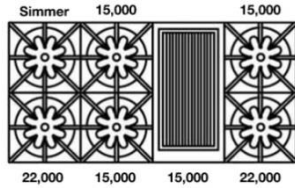

**48" Nova (RNB) Rangetop
with 12" Charbroiler**

Natural Gas Models: 48" Nova Series Rangetop with 12" Charbroiler			
RGTNB486CBV2	6 Burner | 12" Charbroiler | Nat Gas | Stainless Steel | Standard Trim	$ 6,595	$ 7,585
RGTNB486CBV2PLT	6 Burner | 12" Charbroiler | Nat Gas | Stainless Steel | Plated Trim*	$ 8,090	$ 9,305
LP/Propane Models: 48" Nova Series Rangetop with 12" Charbroiler			
RGTNB486CBV2L	6 Burner | 12" Charbroiler | LP Gas | Stainless Steel | Standard Trim	$ 6,595	$ 7,585
RGTNB486CBV2LPLT	6 Burner | 12" Charbroiler | LP Gas | Stainless Steel | Plated Trim*	$ 8,090	$ 9,305
Customization & Accessory Options: (See page 50) | Total Knobs: 7