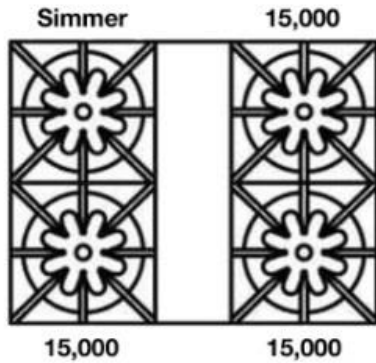

FREESTANDING RANGES: 30" CULINARY SERIES – OPEN BURNER

BlueStar Model Number Guide:			
Base Model (RCS304BV2) 4 Burners | Natural Gas | Stainless Steel Finish | Standard Trim	Change to LP Gas Add (L) for LP/Propane Gas	Add code below for desired color (C) 190 Standard RAL (Semi-Gloss) Colors (CF) Specialty Finish (190 Matte RAL, Precious Metals & Textures) (CC) Custom Colors	Add (PLT) for Plated Trim Includes plated bezels, door handle, handle end and logo. See available options below.

Model	Description (* Denotes item that must be specified)	UMRP	MSRP
Natural Gas Models: 30" Culinary Series – Open Burner			
RCS304BV2	4 Burner | Nat Gas | Stainless Steel | Standard Trim	$ 4,795	$ 5,515
RCS304BV2PLT	4 Burner | Nat Gas | Stainless Steel | Plated Trim*	$ 6,390	$ 7,350
RCS304BV2C	4 Burner | Nat Gas | Std RAL Color* | Standard Trim	$ 5,990	$ 6,890
RCS304BV2CPLT	4 Burner | Nat Gas | Std RAL Color* | Plated Trim*	$ 7,585	$ 8,725
RCS304BV2CF	4 Burner | Nat Gas | Specialty Finish* | Standard Trim	$ 6,990	$ 8,040
RCS304BV2CFPLT	4 Burner | Nat Gas | Specialty Finish* | Plated Trim*	$ 8,585	$ 9,875
RCS304BV2CC	4 Burner | Nat Gas | Custom Color* | Standard Trim	$ 8,490	$ 9,765
RCS304BV2CCPLT	4 Burner | Nat Gas | Custom Color* | Plated Trim*	$ 10,085	$ 11,600
LP/Propane Models: 30" Culinary Series – Open Burner			
RCS304BV2L	4 Burner | LP Gas | Stainless Steel | Standard Trim	$ 4,795	$ 5,515
RCS304BV2LPLT	4 Burner | LP Gas | Stainless Steel | Plated Trim*	$ 6,390	$ 7,350
RCS304BV2LC	4 Burner | LP Gas | Std RAL Color* | Standard Trim	$ 5,990	$ 6,890
RCS304BV2LCPLT	4 Burner | LP Gas | Std RAL Color* | Plated Trim*	$ 7,585	$ 8,725
RCS304BV2LCF	4 Burner | LP Gas | Specialty Finish* | Standard Trim	$ 6,990	$ 8,040
RCS304BV2LCFPLT	4 Burner | LP Gas | Specialty Finish* | Plated Trim*	$ 8,585	$ 9,875
RCS304BV2LCC	4 Burner | LP Gas | Custom Color* | Standard Trim	$ 8,490	$ 9,765
RCS304BV2LCCPLT	4 Burner | LP Gas | Custom Color* | Plated Trim*	$ 10,085	$ 11,600
BACKGUARD OPTIONS:			
All BlueStar freestanding appliances must be installed with a UL approved backguard. All units ship standard with a UL approved Island Trim unless otherwise specified.			
BG630BSP	6" Backguard for 30" RCS Range	$ 605	$ 695
BG3017BSP	17" Backguard for 30" RCS Range	$ 1,120	$ 1,290
SDHS30BSP	24" High Shelf for 30" RCS Range	$ 1,460	$ 1,680
KNOB OPTIONS: (Total Knobs: 5)			
SIDES-C	Add Painted Sides (All colors)	$ 765	$ 880
KN-BLK	Standard Black Knob	$ 115 ea	$ 130 ea
KN-C	Knob: Standard 190 RAL Color	$ 115 ea	$ 130 ea
BZ-C	Bezel: Standard 190 RAL Color	$ 70 ea	$ 80 ea
KN-CF	Knob: Spec Finish (Matte RAL, Textured RAL or Prec Metals)	$ 185 ea	$ 215 ea
KN-PLT	Knob: Plated Trim (See options below)	$ 250 ea	$ 290 ea
Antique Brass, Brushed Brass, Polished Brass, Antique Copper, Brushed Copper, Polished Copper, Chrome, Oil Rubbed Bronze & Pewter			
See page 40 for additional customization and accessories for Freestanding Ranges			

FEATURES:

- Restaurant-style 15,000 BTU open burners
- Precise 130° simmer burner
- Integrated wok cooking – no wok ring required
- Oversized convection oven accommodates full size 18" x 26" baking sheet
- 1850° infrared broiler
- Available in 1,000+ colors and 10 metal trim finishes
- Handcrafted in Pennsylvania
- Includes standard island trim backguard
- Available in Natural or LP gas

PRODUCT SPECIFICATIONS: