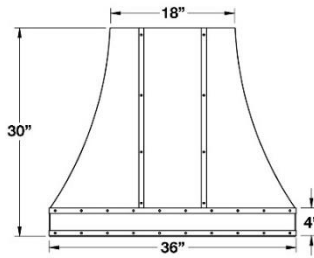

BLOWER OPTIONS	IN-HOOD		IN-LINE		REMOTE		DISCHARGE	
CFM POWER	600	1200	800	1200	1000	1400	TOP	REAR
MODEL #	BS-CFM-600-IN06	BS-CFM-1200-IN12	ATEX-0.8	ATEX-1.2	HYEX-1.0-GA	HYEX-1.4-GA		
UMRP	$ 965	$ 995	$ 1,260	$ 1,510	$ 1,385	$ 1,640	Available at time of order	
SC030MLPLT	•	•	•	•	•	•		
SC036MLPLT	•	•	•	•	•	•		
SC042MLPLT	•	•	•	•	•	•		
SC048MLPLT	•	•	•	•	•	•		
SC054MLPLT	•	•	•	•	•	•		
SC060MLPLT	•	•	•	•	•	•