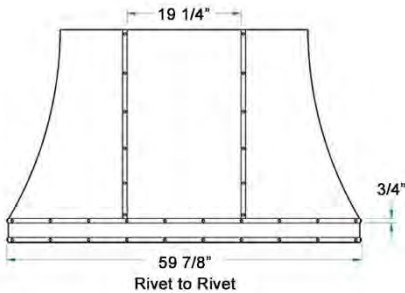

DESIGNER SERIES: 42", 48", 54" & 60" RIDGELINE WALL HOODS

42" RIDGELINE CURVED SIDES HOODS:		UMRP	MSRP
RL042MLPLT	Body: Stainless Steel | Strap/Rivets: Stainless Steel	$ 7,995	$ 9,195
RL042MLPLTD	Body: Stainless Steel | Strap/Rivets: Des. Metal*	$ 8,390	$ 9,650
RL042MLPLTC	Body: Std RAL Color* | Strap/Rivets: Stainless Steel	$ 9,490	$ 10,915
RL042MLPLTDC	Body: Std RAL Color* | Strap/Rivets: Des Metal*	$ 9,885	$ 11,370
RL042MLPLTCF	Body: Spec. Finish* | Strap/Rivets: Stainless Steel	$ 10,590	$ 12,180
RL042MLPLTDCF	Body: Spec. Finish* | Strap/Rivets: Des. Metal*	$ 10,985	$ 12,635
RL042MLPLTCC	Body: Custom Color* | Strap/Rivets: Stainless Steel	$ 11,990	$ 13,790
RL042MLPLTDCC	Body: Custom Color* | Strap/Rivets: Des. Metal*	$ 12,385	$ 14,245
48" RIDGELINE HOODS:		UMRP	MSRP
RL048MLPLT	Body: Stainless Steel | Strap/Rivets: Stainless Steel	$ 8,495	$ 9,770
RL048MLPLTD	Body: Stainless Steel | Strap/Rivets: Des. Metal*	$ 8,890	$ 10,225
RL048MLPLTC	Body: Std RAL Color* | Strap/Rivets: Stainless Steel	$ 9,990	$ 11,490
RL048MLPLTDC	Body: Std RAL Color* | Strap/Rivets: Des Metal*	$ 10,385	$ 11,945
RL048MLPLTCF	Body: Spec. Finish* | Strap/Rivets: Stainless Steel	$ 11,090	$ 12,755
RL048MLPLTDCF	Body: Spec. Finish* | Strap/Rivets: Des. Metal*	$ 11,485	$ 13,210
RL048MLPLTCC	Body: Custom Color* | Strap/Rivets: Stainless Steel	$ 12,490	$ 14,365
RL048MLPLTDCC	Body: Custom Color* | Strap/Rivets: Des. Metal*	$ 12,885	$ 14,820
54" RIDGELINE HOODS:		UMRP	MSRP
RL054MLPLT	Body: Stainless Steel | Strap/Rivets: Stainless Steel	$ 9,895	$ 11,380
RL054MLPLTD	Body: Stainless Steel | Strap/Rivets: Des. Metal*	$ 10,290	$ 11,835
RL054MLPLTC	Body: Std RAL Color* | Strap/Rivets: Stainless Steel	$ 11,390	$ 13,100
RL054MLPLTDC	Body: Std RAL Color* | Strap/Rivets: Des Metal*	$ 11,785	$ 13,555
RL054MLPLTCF	Body: Spec. Finish* | Strap/Rivets: Stainless Steel	$ 12,490	$ 14,365
RL054MLPLTDCF	Body: Spec. Finish* | Strap/Rivets: Des. Metal*	$ 12,885	$ 14,820
RL054MLPLTCC	Body: Custom Color* | Strap/Rivets: Stainless Steel	$ 13,890	$ 15,975
RL054MLPLTDCC	Body: Custom Color* | Strap/Rivets: Des. Metal*	$ 14,285	$ 16,460
60" RIDGELINE HOODS:		UMRP	MSRP
RL060MLPLT	Body: Stainless Steel | Strap/Rivets: Stainless Steel	$ 11,595	$ 13,335
RL060MLPLTD	Body: Stainless Steel | Strap/Rivets: Des. Metal*	$ 11,990	$ 13,790
RL060MLPLTC	Body: Std RAL Color* | Strap/Rivets: Stainless Steel	$ 13,090	$ 15,055
RL060MLPLTDC	Body: Std RAL Color* | Strap/Rivets: Des Metal*	$ 13,485	$ 15,510
RL060MLPLTCF	Body: Spec. Finish* | Strap/Rivets: Stainless Steel	$ 14,190	$ 16,320
RL060MLPLTDCF	Body: Spec. Finish* | Strap/Rivets: Des. Metal*	$ 15,585	$ 16,775
RL060MLPLTCC	Body: Custom Color* | Strap/Rivets: Stainless Steel	$ 15,590	$ 17,930
RL060MLPLTDCC	Body: Custom Color* | Strap/Rivets: Des. Metal*	$ 15,985	$ 18,385