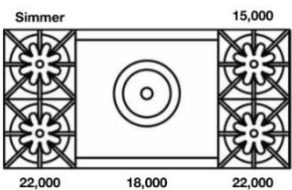

48" Nova (RNB) Rangetop with 24" French Top

Natural Gas Models: 48" Nova Series Rangetop with 24" French Top			
RGTNB484FTBV2	4 Burner | 24" French Top | Nat Gas | Stainless Steel | Standard Trim	$ 7,925	$ 9,115
RGTNB484FTBV2PLT	4 Burner | 24" French Top | Nat Gas | Stainless Steel | Plated Trim*	$ 9,420	$ 10,835
LP/Propane Models: 48" Nova Series Rangetop with 24" French Top			
RGTNB484FTBV2L	4 Burner | 24" French Top | LP Gas | Stainless Steel | Standard Trim	$ 7,925	$ 9,115
RGTNB484FTBV2LPLT	4 Burner | 24" French Top | LP Gas | Stainless Steel | Plated Trim*	$ 9,420	$ 10,835
Customization & Accessory Options: (See page 50) | Total Knobs: 5