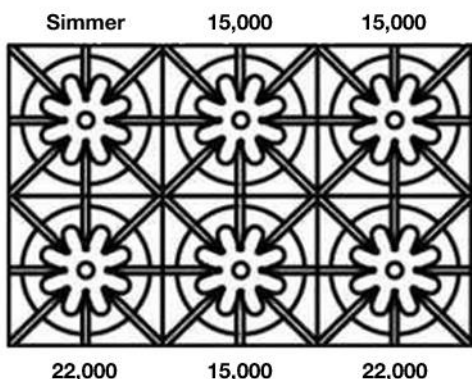

RANGETOPS: 36" NOVA (RNB) SERIES

BlueStar Model Number Guide:			
Base Model (RGTNB366BV2) 6 Burners | Natural Gas | Stainless Steel Finish | Standard Trim	Change to LP Gas Add (L) for LP/Propane Gas	Add code below for desired color Not available on Rangetop or Cooktop models	Add (PLT) for Plated Trim Includes plated bezels and logo. See available options below.

FEATURES:

- 22,000 BTU UltraNova™ burners & 15,000 BTU Nova™ burners
- Precise 130° simmer burner
- Available with all burners or add integrated griddle, charbroiler or French top
- Integrated wok cooking
- Handcrafted in Pennsylvania since 1880

PRODUCT SPECIFICATIONS:

- Unit Dimensions: 35.875"W x 24"D x 8.625"H
- Top Burner Power: 22,000 BTUs
- Simmer Burner: 9,000 BTUs
- Electrical Reqs: 120V, 60Hz, 15 AMPS, 1PH
- Gas Pressure: NAT: 5.0" WC, LP 10.0" WC
- Gas Line Size: ½"
- Unit Weight: 220 lbs.

Model	Description (* Denotes item that must be specified)	UMRP	MSRP
Natural Gas Models: 36" Nova Series Rangetop			
RGTNB366BV2	6 Burners | Nat Gas | Stainless Steel | Std Trim	$ 5,095	$ 5,860
RGTNB366BV2PLT	6 Burners | Nat Gas | Stainless Steel | Plated Trim*	$ 6,190	$ 7,120
LP/Propane Models: 36" Nova Series Rangetop			
RGTNB366BV2L	6 Burners | LP Gas | Stainless Steel | Std Trim	$ 5,095	$ 5,860
RGTNB366BV2LPLT	6 Burners | LP Gas | Stainless Steel | Plated Trim*	$ 6,190	$ 7,120
BACKGUARD OPTIONS:			
All BlueStar freestanding appliances must be installed with a UL approved backguard. All units ship standard with a UL approved Island Trim unless otherwise specified.			
BG636BSP	6" Backguard	$ 720	$ 830
BG3617BSP	17" Backguard	$ 1,460	$ 1,680
SDHS36BSP	24" High Shelf	$ 1,690	$ 1,945
KNOB OPTIONS: (Total Knobs: 6)			
KN-BLK	Standard Black Knob	$ 115 ea	$ 130 ea
KN-C	Knob: Standard 190 RAL Color	$ 115 ea	$ 130 ea
BZ-C	Bezel: Standard 190 RAL Color	$ 70 ea	$ 80 ea
KN-CF	Knob: Spec Finish (Matte RAL, Textured RAL or Prec Metals)	$ 185 ea	$ 215 ea
KN-PLT	Knob: Plated Trim (See options below)	$ 250 ea	$ 290 ea
PLATED TRIM OPTIONS: (Includes bezels and logo)			
Antique Brass, Brushed Brass, Polished Brass, Antique Copper, Brushed Copper, Polished Copper, Chrome, Oil Rubbed Bronze & Pewter			
See page 60 for additional customization and accessories for Rangetops and Cooktops