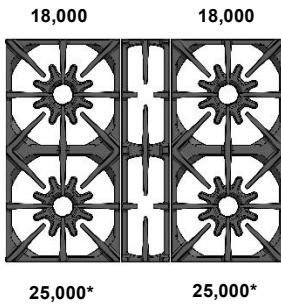

FREESTANDING RANGES: DUAL FUEL SERIES

BlueStar Model Number Guide:			
Base Model (BSDF304B) 4 Burners | Natural Gas | Stainless Steel Finish | Standard Trim	LP Models Add (L) for LP/Propane Gas	Add code below for desired color (C) 190 Standard RAL (Semi-Gloss) Colors (CF) Specialty Finish (190 Matte RAL, Precious Metals & Textures) (CC) Custom Colors	Add (PLT) for Plated Trim Includes plated bezels, door handle, handle end and logo. See available options below.

(*) 5% less output when configured for LP/Propane

FEATURES:

- Exclusive X8™ star-shaped burner offers unmatched versatility and control on EVERY burner
- Go from extra-high sear – up to 25,000 BTUs – to an ultra-low warm of 500 BTUs on all burners
- Commercial-grade steel griddle with precise temperature control
- Oversized True Convection electric oven offers even and consistent multi-rack cooking
- Fits commercial-size 18" x 26" baking sheets
- 8 cooking modes including Bake, Convection Bake, Roast, Convection Roast, Convection, Broil, Proof & Dehydrate, plus Sabbath setting and temperature probe
- Intuitive 7" touchscreen control with Quick Start™ cooking in 3 easy touches
- Environmentally friendly, gentle 90-minute express cleaning mode + Continuum Clean™ technology
- Unmatched customization – choose from 1,000+ colors and 10 metal trim finishes
- Handcrafted in Pennsylvania since 1880

PRODUCT SPECIFICATIONS:

- Overall Dimensions: 29 7/8" W x 26 1/2" D x 36" H
- Large Oven Interior: 26 1/4" W x 20" D x 16 5/8" H
- Bake Element Rating: 3500W (2500W Inner/ 1000W Outer)
- Broiler Rating: 5000W (2500 Inner / 2500W Outer)
- Large Oven Convection Element Rating: 2800W
- Top Burner Rating (Front): Nat: 25,000 BTUs | LP: 24,000 BTUS
- Top Burner Rating (Rear): 18,000 BTUS
- Simmer Burner Rating: 500 BTUS