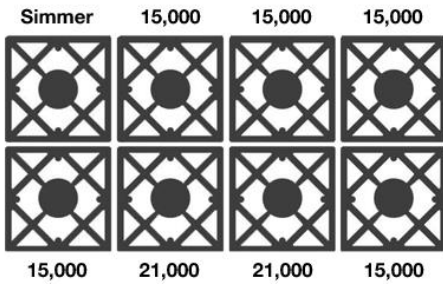

FREESTANDING RANGES: 48" CULINARY SERIES – SEALED BURNER BURNER

BlueStar Model Number Guide:

Base Model (RCS48SBV2) 8 Burners | Natural Gas | Stainless Steel Finish | Standard Trim	Change to LP Gas Add (L) for LP/Propane Gas	Add code below for desired color (C) 190 Standard RAL (Semi-Gloss) Colors (CF) Specialty Finish (190 Matte RAL, Precious Metals & Textures) (CC) Custom Colors	Add (PLT) for Plated Trim Includes plated bezels, door handle, handle end and logo. See available options below.

FEATURES:

- Sealed burner design with up to 21,000 BTUs of power (18,000 BTUs on LP/Propane models)
- Precise simmer burner
- Extra-large convection oven with 1850° infrared broiler that accommodates a full size 18" x 26" commercial baking sheet.
- 24" depth for compatibility with standard kitchen cabinetry
- Available in 1,000+ colors and finishes
- Handcrafted in Pennsylvania since 1880

PRODUCT SPECIFICATIONS:

- Unit Dimensions: 47.875"W x 24"D x 36.75"H
- Large Oven Intr: 26.438"W x 20"D x 15"H
- Small Oven Intr: 13.578"W x 20"D x 15"H
- Top Burner Power: NAT: 21,000 BTUs / LP: 18,000 BTUs
- Simmer Burner: 5,000 BTUs
- Electrical Reqs: 120V, 60Hz, 15 AMPS, 1PH
- Gas Pressure: NAT: 5.0" WC, LP 10.0" WC
- Gas Line Size: 3/4"
- Unit Weight: 645 lbs.