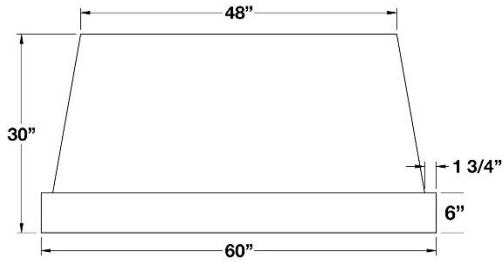

ABBAKA SERIES: 54", 60" & 66" NORMANDY WALL HOODS

54" NORMANDY HOODS		UMRP	MSRP
NR054ML	54" Normandy Stainless Steel	\$ 9,195	\$ 10,575
NR054MLC	54" Normandy Std RAL Color*	\$ 10,690	\$ 12,295
NR054MLCF	54" Normandy Specialty Finish*	\$ 11,790	\$ 13,560
NR054MLCC	54" Normandy Custom Color*	\$ 13,190	\$ 15,170