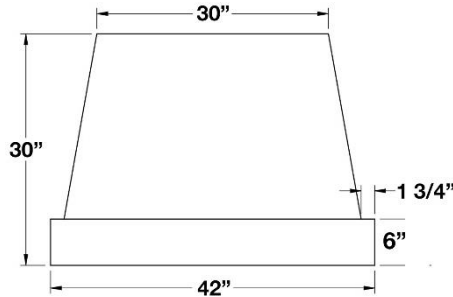

BLOWER OPTIONS	IN-HOOD		IN-LINE		REMOTE		DISCHARGE	
CFM POWER	600	1200	800	1200	1000	1400	TOP	REAR
MODEL #	BS-CFM-600-IN06	BS-CFM-1200-IN12	ATEX-0.8	ATEX-1.2	HYEX-1.0-GA	HYEX-1.4-GA		
UMRP	$ 965	$ 995	$ 1,260	$ 1,510	$ 1,385	$ 1,640	Available at time of order	
NR036MLPLT	•	•	•	•	•	•		
NR042MLPLT	•	•	•	•	•	•		
NR048MLPLT	•	•	•	•	•	•		
NR054MLPLT	•	•	•	•	•	•		
NR060MLPLT	•	•	•	•	•	•		
NR066MLPLT	•	•	•	•	•	•