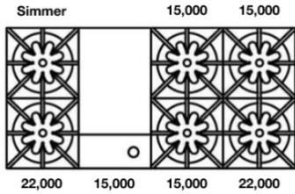

RANGETOPS: 48" NOVA (RNB) SERIES

**48" Nova (RNB) Rangetop
with 12" Griddle**

Model	Description (* Denotes item that must be specified)	UMRP	MSRP
Natural Gas Models: 48" Nova Series Rangetop with 12" Griddle			
RGTNB486GV2	4 Burner | 12" Griddle | Nat Gas | Stainless Steel | Standard Trim	$ 6,595	$ 7,585
RGTNB486GV2PLT	4 Burner | 12" Griddle | Nat Gas | Stainless Steel | Plated Trim*	$ 8,090	$ 9,305
LP/Propane Models: 48" Nova Series Rangetop with 12" Griddle			
RGTNB486GV2L	4 Burner | 12" Griddle | LP Gas | Stainless Steel | Standard Trim	$ 6,595	$ 7,585
RGTNB486GV2LPLT	4 Burner | 12" Griddle | LP Gas | Stainless Steel | Plated Trim*	$ 8,090	$ 9,305
Customization & Accessory Options: (See page 50) | Total Knobs: 7