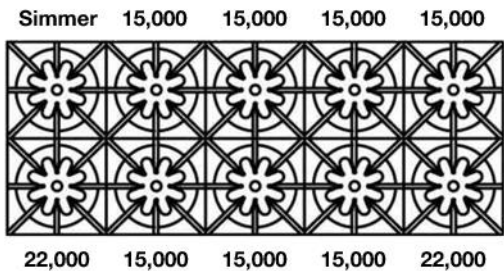

FEATURES:

- 22,000 BTU UltraNova™ burners & 15,000 BTU Nova™ burners
- Precise 130° simmer burner
- Available with all burners or add integrated griddle, charbroiler or French top
- Integrated wok cooking
- Handcrafted in Pennsylvania since 1880

PRODUCT SPECIFICATIONS:

- Unit Dimensions: 59.875"W x 24"D x 8.625"H
- Top Burner Power: 22,000 BTUs
- Simmer Burner: 9,000 BTUs
- Electrical Reqs: 120V, 60Hz, 15 AMPS, 1PH
- Gas Pressure: NAT: 5.0" WC, LP 10.0" WC
- Gas Line Size: 3/4"
- Unit Weight: 330 lbs.