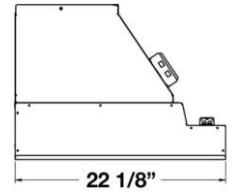

BLOWER OPTIONS	IN-HOOD		IN-LINE		REMOTE		DISCHARGE	
CFM POWER	600	1200	800	1200	1000	1400	TOP	REAR
MODEL #	BS-CFM-600-IN06	BS-CFM-1200-IN12	ATEX-0.8	ATEX-1.2	HYEX-1.0-GA	HYEX-1.4-GA		
UMRP	$ 965	$ 995	$ 1,260	$ 1,510	$ 1,385	$ 1,640	Available at time of order	
28" Liners	•		•	•	•	•		
34" Liners	•	•	•	•	•	•		
40" Liners	•	•	•	•	•	•		
46" Liners	•	•	•	•	•	•		
52" Liners	•	•	•	•	•	•		
58" Liners	•	•	•	•	•	•		
64" Liners	•	•	•	•	•	•		
70" Liners	•	•	•	•	•	•