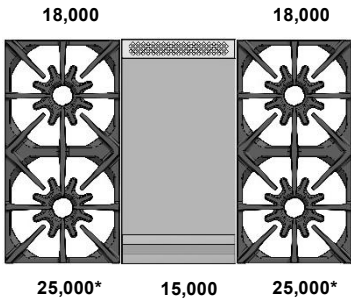

FREESTANDING RANGES: DUAL FUEL SERIES

BlueStar Model Number Guide:			
Base Model (BSDF364G) 4 Burners | 12" Griddle | Natural Gas | Stainless Steel Finish | Standard Trim	LP Models Add (L) for LP/Propane Gas	Add code below for desired color (C) 190 Standard RAL (Semi-Gloss) Colors (CF) Specialty Finish (190 Matte RAL, Precious Metals & Textures) (CC) Custom Colors	Add (PLT) for Plated Trim Includes plated bezels, door handle, handle end and logo. See available options below.

(*) 5% less output when configured for LP/Propane

FEATURES:

- Exclusive X8™ star-shaped burner offers unmatched versatility and control on EVERY burner
- Go from extra-high sear – up to 25,000 BTUs – to an ultra-low warm of 500 BTUs on all burners
- Commercial-grade steel griddle with precise temperature control
- Oversized True Convection electric oven offers even and consistent multi-rack cooking
- Fits commercial-size 18" x 26" baking sheets
- 8 cooking modes including Bake, Convection Bake, Roast, Convection Roast, Convection, Broil, Proof & Dehydrate, plus Sabbath setting and temperature probe
- Intuitive 7" touchscreen control with Quick Start™ cooking in 3 easy touches
- Environmentally friendly, gentle 90-minute express cleaning mode + Continuum Clean™ technology
- Unmatched customization – choose from 1,000+ colors and 10 metal trim finishes
- Handcrafted in Pennsylvania since 1880

PRODUCT SPECIFICATIONS:

- Overall Dimensions: 35 7/8"W x 26 1/2"D x 36"H
- Large Oven Interior: 29"W x 20"D x 16 5/8"H
- Bake Element Rating: 3500W (2500W Inner/ 1000W Outer)
- Broiler Rating: 5000W (2500 Inner / 2500W Outer)
- Large Oven Convection Element Rating: 2800W
- Top Burner Rating (Front): Nat: 25,000 BTUs | LP: 24,000 BTUS
- Top Burner Rating (Rear): 18,000 BTUS
- Simmer Burner Rating: 500 BTUS
- 12" Griddle Rating: 15,000 BTUS