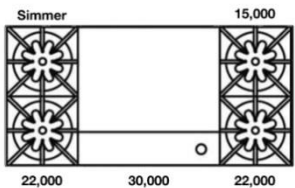

**48" Nova (RNB) Rangetop
with 24" Griddle**

Natural Gas Models: 48" Nova Series Rangetop with 24" Griddle			
RGTNB484GV2	6 Burner | 24" Griddle | Nat Gas | Stainless Steel | Standard Trim	$ 7,195	$ 8,275
RGTNB484GV2PLT	6 Burner | 24" Griddle | Nat Gas | Stainless Steel | Plated Trim*	$ 8,690	$ 9,995
LP/Propane Models: 48" Nova Series Rangetop with 24" Griddle			
RGTNB484GV2L	6 Burner | 24" Griddle | LP Gas | Stainless Steel | Standard Trim	$ 7,195	$ 8,275
RGTNB484GV2LPLT	6 Burner | 24" Griddle | LP Gas | Stainless Steel | Plated Trim*	$ 8,690	$ 9,995
Customization & Accessory Options: (See page 50) | Total Knobs: 6