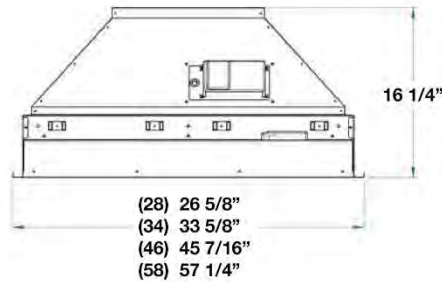

BLOWER OPTIONS	IN-HOOD		IN-LINE		REMOTE		DISCHARGE	
CFM POWER	600	1200	800	1200	1000	1400	TOP	REAR
MODEL #	BS-CFM-600-IN06	BS-CFM-1200-IN12	ATEX-0.8	ATEX-1.2	HYEX-1.0-GA	HYEX-1.4-GA		
UMRP	$ 965	$ 995	$ 1,260	$ 1,510	$ 1,385	$ 1,640	Available at time of order	
28" Liners	•		•	•	•	•		
34" Liners	•	•	•	•	•	•		
40" Liners	•	•	•	•	•	•		
46" Liners	•	•	•	•	•	•		
52" Liners	•	•	•	•	•	•		
58" Liners	•	•	•	•	•	•		
64" Liners	•	•	•	•	•	•		
70" Liners	•	•	•	•	•	•