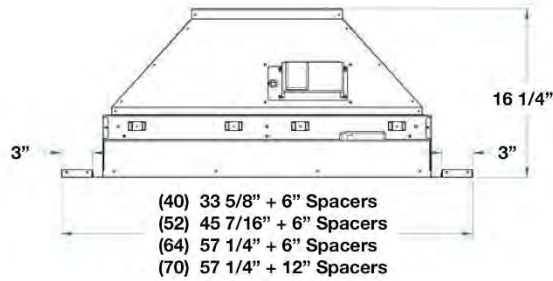

BLOWER OPTIONS	IN-HOOD		IN-LINE		REMOTE		DISCHARGE	
CFM POWER	600	1200	800	1200	1000	1400	TOP	REAR
MODEL #	BS-CFM-600-IN06	BS-CFM-1200-IN12	ATEX-0.8	ATEX-1.2	HYEX-1.0-GA	HYEX-1.4-GA		
UMRP	$ 965	$ 995	$ 1,260	$ 1,510	$ 1,385	$ 1,640	Available at time of order	
28" Liners	•		•	•	•	•		
34" Liners	•	•	•	•	•	•		
40" Liners	•	•	•	•	•	•		
46" Liners	•	•	•	•	•	•		
52" Liners	•	•	•	•	•	•		
58" Liners	•	•	•	•	•	•		
64" Liners	•	•	•	•	•	•		
70" Liners	•	•	•	•	•	•