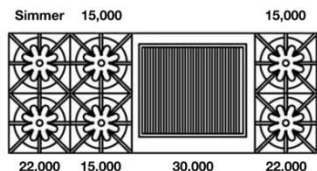

RANGETOPS: 60" NOVA (RNB) SERIES

Model	Description (* Denotes item that must be specified)	UMRP	MSRP
Natural Gas Models: 60" Nova Series Rangetop with 24" Charbroiler			
RGTNB606CBV2	6 Burner | 12" Charbroiler | Nat Gas | Stainless Steel | Standard Trim	$ 10,195	$ 11,725
RGTNB606CBV2PLT	6 Burner | 12" Charbroiler | Nat Gas | Stainless Steel | Plated Trim*	$ 11,990	$ 13,790
LP/Propane Models: 60" Nova Series Rangetop			
RGTNB606CBV2L	6 Burner | 12" Charbroiler | LP Gas | Stainless Steel | Standard Trim	$ 10,195	$ 11,725
RGTNB606CBV2LPLT	6 Burner | 12" Charbroiler | LP Gas | Stainless Steel | Plated Trim*	$ 11,990	$ 13,790
Customization & Accessory Options: (See page 47) | Total Knobs: 8