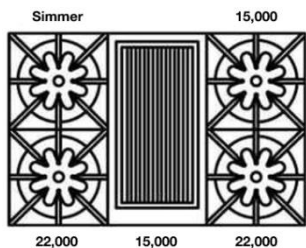

**36" Nova (RNB) Series
with 12" Charbroiler**

Model	Description (* Denotes item that must be specified)	UMRP	MSRP
Natural Gas Models: 36" Nova (RNB) Series with 12" Charbroiler			
RNB364CBV2	4 Burner | 12" Charbroiler | Nat Gas | Stainless Steel | Standard Trim	$ 8,495	$ 9,770
RNB364CBV2PLT	4 Burner | 12" Charbroiler | Nat Gas | Stainless Steel | Plated Trim*	$ 10,390	$ 11,950
RNB364CBV2C	4 Burner | 12" Charbroiler | Nat Gas | Std RAL Paint* | Standard Trim	$ 9,690	$ 11,145
RNB364CBV2CPLT	4 Burner | 12" Charbroiler | Nat Gas | Std RAL Paint* | Plated Trim*	$ 11,585	$ 13,325
RNB364CBV2CF	4 Burner | 12" Charbroiler | Nat Gas | Specialty Finish* | Standard Trim	$ 10,690	$ 12,295
RNB364CBV2CFPLT	4 Burner | 12" Charbroiler | Nat Gas | Specialty Finish* | Plated Trim*	$ 12,585	$ 14,475
RNB364CBV2CC	4 Burner | 12" Charbroiler | Nat Gas | Custom Color* | Standard Trim	$ 12,190	$ 14,020
RNB364CBV2CCPLT	4 Burner | 12" Charbroiler | Nat Gas | Custom Color* | Plated Trim*	$ 14,085	$ 16,200
LP/Propane Models: 36" Nova (RNB) Series with 12" Charbroiler			
RNB364CBV2L	4 Burner | 12" Charbroiler | LP Gas | Stainless Steel | Standard Trim	$ 8,495	$ 9,770
RNB364CBV2LPLT	4 Burner | 12" Charbroiler | LP Gas | Stainless Steel | Plated Trim*	$ 10,390	$ 11,950
RNB364CBV2LC	4 Burner | 12" Charbroiler | LP Gas | Std RAL Paint* | Standard Trim	$ 9,690	$ 11,145
RNB364CBV2LCPLT	4 Burner | 12" Charbroiler | LP Gas | Std RAL Paint* | Plated Trim*	$ 11,585	$ 13,325
RNB364CBV2LCF	4 Burner | 12" Charbroiler | LP Gas | Specialty Finish* | Standard Trim	$ 10,690	$ 12,295
RNB364CBV2LCFPLT	4 Burner | 12" Charbroiler | LP Gas | Specialty Finish* | Plated Trim*	$ 12,585	$ 14,475
RNB364CBV2LCC	4 Burner | 12" Charbroiler | LP Gas | Custom Color* | Standard Trim	$ 12,190	$ 14,020
RNB364CBV2LCCPLT	4 Burner | 12" Charbroiler | LP Gas | Custom Color* | Plated Trim*	$ 14,085	$ 16,200
Customization & Accessory Options: (See page 25) | Total Knobs: 6