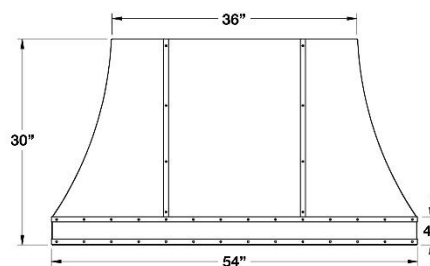

DESIGNER SERIES: 42", 48", 54" & 60" SAHARA CURVED SIDES WALL HOODS

42" SAHARA CURVED SIDES HOODS:		UMRP	MSRP
SC042MLPLT	Body: Stainless Steel | Strap/Rivets: Stainless Steel	$ 7,295	$ 8,390
SC042MLPLTD	Body: Stainless Steel | Strap/Rivets: Des. Metal*	$ 7,690	$ 8,845
SC042MLPLTC	Body: Std RAL Color* | Strap/Rivets: Stainless Steel	$ 8,790	$ 10,110
SC042MLPLTDC	Body: Std RAL Color* | Strap/Rivets: Des Metal*	$ 9,185	$ 10,565
SC042MLPLTCF	Body: Spec. Finish* | Strap/Rivets: Stainless Steel	$ 9,890	$ 11,375
SC042MLPLTDCF	Body: Spec. Finish* | Strap/Rivets: Des. Metal*	$ 10,285	$ 11,830
SC042MLPLTCC	Body: Custom Color* | Strap/Rivets: Stainless Steel	$ 11,290	$ 12,985
SC042MLPLTDCC	Body: Custom Color* | Strap/Rivets: Des. Metal*	$ 11,685	$ 13,440

48" SAHARA CURVED SIDES HOODS:		UMRP	MSRP
SC048MLPLT	Body: Stainless Steel | Strap/Rivets: Stainless Steel	$ 7,695	$ 8,850
SC048MLPLTD	Body: Stainless Steel | Strap/Rivets: Des. Metal*	$ 8,090	$ 9,305
SC048MLPLTC	Body: Std RAL Color* | Strap/Rivets: Stainless Steel	$ 9,190	$ 10,570
SC048MLPLTDC	Body: Std RAL Color* | Strap/Rivets: Des Metal*	$ 9,585	$ 11,025
SC048MLPLTCF	Body: Spec. Finish* | Strap/Rivets: Stainless Steel	$ 10,290	$ 11,835
SC048MLPLTDCF	Body: Spec. Finish* | Strap/Rivets: Des. Metal*	$ 10,685	$ 12,290
SC048MLPLTCC	Body: Custom Color* | Strap/Rivets: Stainless Steel	$11,690	$ 13,445
SC048MLPLTDCC	Body: Custom Color* | Strap/Rivets: Des. Metal*	$ 12,085	$ 13,900