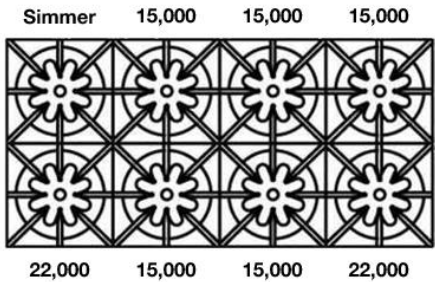

FREESTANDING RANGES: 48" NOVA (RNB) SERIES

BlueStar Model Number Guide:

Base Model (RNB488BV2) 8 Burners | Natural Gas | Stainless Steel Finish | Standard Trim	Change to LP Gas Add (L) for LP/Propane Gas	Add code below for desired color (C) 190 Standard RAL (Semi-Gloss) Colors (CF) Specialty Finish (190 Matte RAL, Precious Metals & Textures) (CC) Custom Colors	Add (PLT) for Plated Trim Includes plated bezels, door handle, handle end and logo. See available options below.

FEATURES:

- 22,000 BTU UltraNova™ burners & 15,000 BTU Nova™ burners
- Available with all burners or add integrated griddle, charbroiler or French top
- Extra-large convection oven with 1850° infrared broiler that accommodates a full size 18" x 26" commercial baking sheet
- Integrated wok cooking
- Available in 1,000+ colors & finishes plus additional customization options
- Handcrafted in Pennsylvania since 1880

PRODUCT SPECIFICATIONS:

- Unit Dimensions: 47.875"W x 24"D x 36.75"H
- Large Oven Intr: 26.438"W x 20"D x 15"H
- Small Oven Intr: 13.578"W x 20"D x 15"H
- Top Burner Power: 22,000 BTUs
- Simmer Burner: 9,000 BTUs
- Electrical Reqs: 120V, 60Hz, 15 AMPS, 1PH
- Gas Pressure: NAT: 5.0" WC, LP 10.0" WC
- Gas Line Size: ¾"
- Unit Weight: 645 lbs.