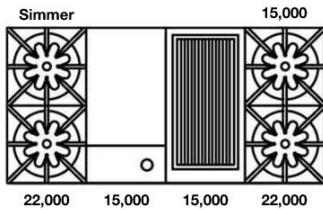

FREESTANDING RANGES: 48" NOVA (RNB) SERIES

**48" Nova (RNB) Series
with 12" Griddle & Charbroiler**

Model	Description (* Denotes item that must be specified)	UMRP	MSRP
Natural Gas Models: 48" Nova (RNB) Series with 12" Griddle & Charbroiler			
RNB484GCBV2	4 Burner | 12" Griddle & Char Br. | Nat Gas | Stainless Steel | Standard Trim	$ 13,995	$ 16,095
RNB484GCBV2PLT	4 Burner | 12" Griddle & Char Br. | Nat Gas | Stainless Steel | Plated Trim*	$ 16,190	$ 18,620
RNB484GCBV2C	4 Burner | 12" Griddle & Char Br. | Nat Gas | Std RAL Paint* | Standard Trim	$ 15,490	$ 17,815
RNB484GCBV2CPLT	4 Burner | 12" Griddle & Char Br. | Nat Gas | Std RAL Paint* | Plated Trim*	$ 17,685	$ 20,340
RNB484GCBV2CF	4 Burner | 12" Griddle & Char Br. | Nat Gas | Specialty Finish* | Standard Trim	$ 16,590	$ 19,080
RNB484GCBV2CFPLT	4 Burner | 12" Griddle & Char Br. | Nat Gas | Specialty Finish* | Plated Trim*	$ 18,785	$ 21,605
RNB484GCBV2CC	4 Burner | 12" Griddle & Char Br. | Nat Gas | Custom Color* | Standard Trim	$ 17,990	$ 20,690
RNB484GCBV2CCPLT	4 Burner | 12" Griddle & Char Br. | Nat Gas | Custom Color* | Plated Trim*	$ 20,185	$ 23,215
LP/Propane Models: 48" Nova (RNB) Series with 12" Griddle & Charbroiler			
RNB484GCBV2L	4 Burner | 12" Griddle & Char Br | LP Gas | Stainless Steel | Standard Trim	$ 13,995	$ 16,095
RNB484GCBV2LPLT	4 Burner | 12" Griddle & Char Br | LP Gas | Stainless Steel | Plated Trim*	$ 16,190	$ 18,620
RNB484GCBV2LC	4 Burner | 12" Griddle & Char Br | LP Gas | Std RAL Paint* | Standard Trim	$ 15,490	$ 17,815
RNB484GCBV2LCPLT	4 Burner | 12" Griddle & Char Br | LP Gas | Std RAL Paint* | Plated Trim*	$ 17,685	$ 20,340
RNB484GCBV2LCF	4 Burner | 12" Griddle & Char Br | LP Gas | Specialty Finish* | Standard Trim	$ 16,590	$ 19,080
RNB484GCBV2LCFPLT	4 Burner | 12" Griddle & Char Br | LP Gas | Specialty Finish* | Plated Trim*	$ 18,785	$ 21,605
RNB484GCBV2LCC	4 Burner | 12" Griddle & Char Br | LP Gas | Custom Color* | Standard Trim	$ 17,990	$ 20,690
RNB484GCBV2LCCPLT	4 Burner | 12" Griddle & Char Br | LP Gas | Custom Color* | Plated Trim*	$ 20,185	$ 23,215
Customization & Accessory Options: (See page 21) | Total Knobs: 8