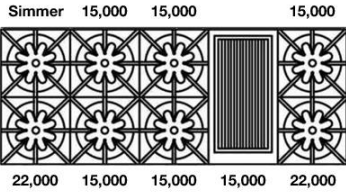

FREESTANDING RANGES: 60" NOVA (RNB) SERIES

**60" Nova (RNB) Series
with 12" Charbroiler**

Model	Description (* Denotes item that must be specified)	UMRP	MSRP
Natural Gas Models: 60" Nova Series with 12" Charbroiler			
RNB608CBV2	8 Burner | 12" Charbroiler | Nat Gas | Stainless Steel | Standard Trim	$ 17,995	$ 20,695
RNB608CBV2PLT	8 Burner | 12" Charbroiler | Nat Gas | Stainless Steel | Plated Trim*	$ 20,490	$ 23,565
RNB608CBV2C	8 Burner | 12" Charbroiler | Nat Gas | Std RAL Paint* | Standard Trim	$ 19,490	$ 22,415
RNB608CBV2CPLT	8 Burner | 12" Charbroiler | Nat Gas | Std RAL Paint* | Plated Trim*	$ 21,985	$ 25,285
RNB608CBV2CF	8 Burner | 12" Charbroiler | Nat Gas | Specialty Finish* | Standard Trim	$ 20,590	$ 23,680
RNB608CBV2CFPLT	8 Burner | 12" Charbroiler | Nat Gas | Specialty Finish* | Plated Trim*	$ 23,085	$ 26,550
RNB608CBV2CC	8 Burner | 12" Charbroiler | Nat Gas | Custom Color* | Standard Trim	$ 21,990	$ 25,290
RNB608CBV2CCPLT	8 Burner | 12" Charbroiler | Nat Gas | Custom Color* | Plated Trim*	$ 24,485	$ 28,160
LP/Propane Models: 60" Nova Series with 12" Charbroiler			
RNB608CBV2L	8 Burner | 12" Charbroiler | LP Gas | Stainless Steel | Standard Trim	$ 17,995	$ 20,695
RNB608CBV2LPLT	8 Burner | 12" Charbroiler | LP Gas | Stainless Steel | Plated Trim*	$ 20,490	$ 23,565
RNB608CBV2LC	8 Burner | 12" Charbroiler | LP Gas | Std RAL Paint* | Standard Trim	$ 19,490	$ 22,415
RNB608CBV2LCPLT	8 Burner | 12" Charbroiler | LP Gas | Std RAL Paint* | Plated Trim*	$ 21,985	$ 25,285
RNB608CBV2LCF	8 Burner | 12" Charbroiler | LP Gas | Specialty Finish* | Standard Trim	$ 20,590	$ 23,680
RNB608CBV2LCFPLT	8 Burner | 12" Charbroiler | LP Gas | Specialty Finish* | Plated Trim*	$ 23,085	$ 26,550
RNB608CBV2LCC	8 Burner | 12" Charbroiler | LP Gas | Custom Color* | Standard Trim	$ 21,990	$ 25,290
RNB608CBV2LCCPLT	8 Burner | 12" Charbroiler | LP Gas | Custom Color* | Plated Trim*	$ 24,485	$ 28,160
Customization & Accessory Options: (See page 17) | Total Knobs: 11