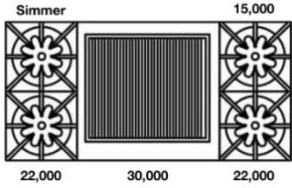

RANGETOPS: 48" NOVA (RNB) SERIES

48" Nova (RNB) Rangetop with 24" Charbroiler

Model	Description (* Denotes item that must be specified)	UMRP	MSRP
Natural Gas Models: 48" Nova Series Rangetop with 24" Charbroiler			
RGTNB484CBV2	4 Burner | 24" Charbroiler | Nat Gas | Stainless Steel | Standard Trim	$ 7,195	$ 8,275
RGTNB484CBV2PLT	4 Burner | 24" Charbroiler | Nat Gas | Stainless Steel | Plated Trim*	$ 8,690	$ 9,995
LP/Propane Models: 48" Nova Series Rangetop with 24" Charbroiler			
RGTNB484CBV2L	4 Burner | 24" Charbroiler | LP Gas | Stainless Steel | Standard Trim	$ 7,195	$ 8,275
RGTNB484CBV2LPLT	4 Burner | 24" Charbroiler | LP Gas | Stainless Steel | Plated Trim*	$ 8,690	$ 9,995
Customization & Accessory Options: (See page 50) | Total Knobs: 6