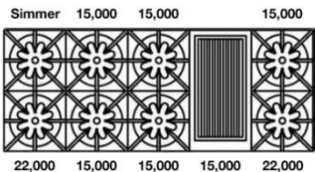

Natural Gas Models: 60" Nova Series Rangetop with 12" Charbroiler			
RGTNB608CBV2	8 Burner | 12" Charbroiler | Nat Gas | Stainless Steel | Standard Trim	$ 9,985	$ 11,380
RGTNB608CBV2PLT	8 Burner | 12" Charbroiler | Nat Gas | Stainless Steel | Plated Trim*	$ 11,690	$ 13,445
LP/Propane Models: 60" Nova Series Rangetop with 12" Charbroiler			
RGTNB608CBV2L	8 Burner | 12" Charbroiler | LP Gas | Stainless Steel | Standard Trim	$ 9,985	$ 11,380
RGTNB608CBV2LPLT	8 Burner | 12" Charbroiler | LP Gas | Stainless Steel | Plated Trim*	$ 11,690	$ 13,445
Customization & Accessory Options: (See page 47) | Total Knobs: 9			

**60" Nova (RNB) Rangetop
with 24" Griddle**