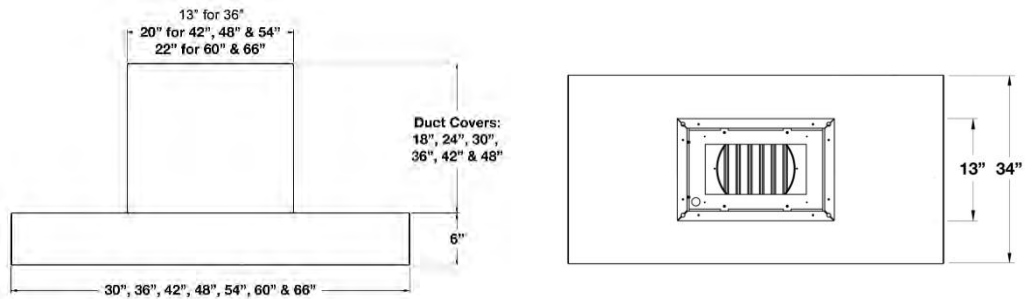

BLOWER OPTIONS	IN-HOOD		IN-LINE		REMOTE		DISCHARGE	
	CFM	POWER	CFM	POWER	CFM	POWER	TOP	REAR
MODEL #	PH-CFM-600	PH-CFM-1200	PH-INLB600	PH-INBL1200	PH-1000CFMR	PH-1400CFMR		
UMRP	$ 965	$ 1,385	$ 1,520	$ 1,875	$ 1,890	$ 2,020		
BS-MANH-I-36-SS	•		•	•	•	•	•	•
BS-MANH-I-42-SS	•	•	•	•	•	•	•	•
BS-MANH-I-48-SS	•	•	•	•	•	•	•	•
BS-MANH-I-54-SS	•	•	•	•	•	•	•	•
BS-MANH-I-60-SS	•	•	•	•	•	•	•	•
BS-MANH-I-66-SS	•	•	•	•	•	•	•	•

Denotes blower compatible with specific ventilation hood size. ATEX In-line and HY-EX Remote designated blowers are **not compatible** with this ventilation hood.