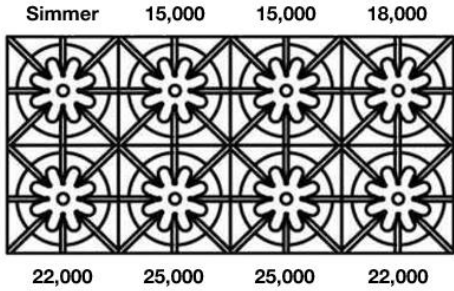

RANGETOPS: 48" PLATINUM SERIES

BlueStar Model Number Guide:

Base Model (BSPRT488B) 8 Burners | Natural Gas | Stainless Steel Finish | Standard Trim	Change to LP Gas Add (L) for LP/Propane Gas	Add code below for desired color Not available on Rangetop or Cooktop models	Add (PLT) for Plated Trim Includes plated bezels and logo. See available options below.

FEATURES:

- 25,000 BTU PrimaNova™ burners
- All burners, plus Interchangeable Griddle and Charbroiler accessory
- Precise 130° simmer burner
- Integrated wok cooking
- Handcrafted in Pennsylvania since 1880

PRODUCT SPECIFICATIONS:

- Unit Dimensions: 47.875"W x 24"D x 8.625"H
- Top Burner Power: 25,000 BTUs
- Simmer Burner: 9,000 BTUs
- Electrical Reqs: 120V, 60Hz, 15 AMPS, 1PH
- Gas Pressure: NAT: 5.0" WC, LP 10.0" WC
- Gas Line Size: 3/4"
- Unit Weight: 345 lbs.

Model	Description (* Denotes item that must be specified)	UMRP	MSRP
Natural Gas Models: 48" Platinum Series Rangetop			
BSPRT488B	8 Burners | Nat Gas | Stainless Steel | Std Trim	$ 7,595	$ 8,735
BSPRT488BPLT	8 Burners | Nat Gas | Stainless Steel | Plated Trim*	$ 9,090	$ 10,455
LP/Propane Models: 48" Platinum Series Rangetop,			
BSPRT488BL	8 Burners | LP Gas | Stainless Steel | Std Trim	$ 7,595	$ 8,735
BSPRT488BLPLT	8 Burners | LP Gas | Stainless Steel | Plated Trim*	$ 9,090	$ 10,455
BACKGUARD OPTIONS:			
All BlueStar freestanding appliances must be installed with a UL approved backguard. All units ship standard with a UL approved Island Trim unless otherwise specified.			
BG648BSP	6" Backguard	$ 1,040	$ 1,195
BG4817BSP	17" Backguard	$ 2,180	$ 2,505
SDHS48BSP	24" High Shelf	$ 2,340	$ 2,690
KNOB OPTIONS: (Total Knobs: 8)			
KN-BLK	Standard Black Knob	$ 115 ea	$ 130 ea
KN-C	Knob: Standard 190 RAL Color	$ 115 ea	$ 130 ea
BZ-C	Bezel: Standard 190 RAL Color	$ 70 ea	$ 80 ea
KN-CF	Knob: Spec Finish (Matte RAL, Textured RAL or Prec Metals)	$ 185 ea	$ 215 ea
KN-PLT	Knob: Plated Trim (See options below)	$ 250 ea	$ 290 ea
PLATED TRIM OPTIONS: (Includes bezels and logo)			
Antique Brass, Brushed Brass, Polished Brass, Antique Copper, Brushed Copper, Polished Copper, Chrome, Oil Rubbed Bronze & Pewter			
See page 60 for additional customization and accessories for Rangetops and Cooktops