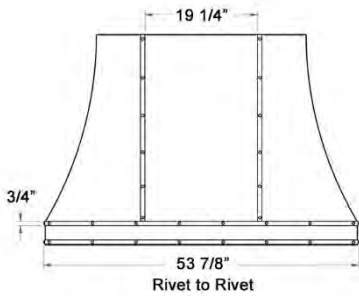

DESIGNER SERIES: 42", 48", 54" & 60" RIDGELINE WALL HOODS

42" RIDGELINE CURVED SIDES HOODS:		UMRP	MSRP
RL042MLPLT	Body: Stainless Steel | Strap/Rivets: Stainless Steel	$ 7,995	$ 9,195
RL042MLPLTD	Body: Stainless Steel | Strap/Rivets: Des. Metal*	$ 8,390	$ 9,650
RL042MLPLTC	Body: Std RAL Color* | Strap/Rivets: Stainless Steel	$ 9,490	$ 10,915
RL042MLPLTDC	Body: Std RAL Color* | Strap/Rivets: Des Metal*	$ 9,885	$ 11,370
RL042MLPLTCF	Body: Spec. Finish* | Strap/Rivets: Stainless Steel	$ 10,590	$ 12,180
RL042MLPLTDCF	Body: Spec. Finish* | Strap/Rivets: Des. Metal*	$ 10,985	$ 12,635
RL042MLPLTCC	Body: Custom Color* | Strap/Rivets: Stainless Steel	$ 11,990	$ 13,790
RL042MLPLTDCC	Body: Custom Color* | Strap/Rivets: Des. Metal*	$ 12,385	$ 14,245
48" RIDGELINE HOODS:		UMRP	MSRP
RL048MLPLT	Body: Stainless Steel | Strap/Rivets: Stainless Steel	$ 8,495	$ 9,770
RL048MLPLTD	Body: Stainless Steel | Strap/Rivets: Des. Metal*	$ 8,890	$ 10,225
RL048MLPLTC	Body: Std RAL Color* | Strap/Rivets: Stainless Steel	$ 9,990	$ 11,490
RL048MLPLTDC	Body: Std RAL Color* | Strap/Rivets: Des Metal*	$ 10,385	$ 11,945
RL048MLPLTCF	Body: Spec. Finish* | Strap/Rivets: Stainless Steel	$ 11,090	$ 12,755
RL048MLPLTDCF	Body: Spec. Finish* | Strap/Rivets: Des. Metal*	$ 11,485	$ 13,210
RL048MLPLTCC	Body: Custom Color* | Strap/Rivets: Stainless Steel	$ 12,490	$ 14,365
RL048MLPLTDCC	Body: Custom Color* | Strap/Rivets: Des. Metal*	$ 12,885	$ 14,820
54" RIDGELINE HOODS:		UMRP	MSRP
RL054MLPLT	Body: Stainless Steel | Strap/Rivets: Stainless Steel	$ 9,895	$ 11,380
RL054MLPLTD	Body: Stainless Steel | Strap/Rivets: Des. Metal*	$ 10,290	$ 11,835
RL054MLPLTC	Body: Std RAL Color* | Strap/Rivets: Stainless Steel	$ 11,390	$ 13,100
RL054MLPLTDC	Body: Std RAL Color* | Strap/Rivets: Des Metal*	$ 11,785	$ 13,555
RL054MLPLTCF	Body: Spec. Finish* | Strap/Rivets: Stainless Steel	$ 12,490	$ 14,365
RL054MLPLTDCF	Body: Spec. Finish* | Strap/Rivets: Des. Metal*	$ 12,885	$ 14,820
RL054MLPLTCC	Body: Custom Color* | Strap/Rivets: Stainless Steel	$ 13,890	$ 15,975
RL054MLPLTDCC	Body: Custom Color* | Strap/Rivets: Des. Metal*	$ 14,285	$ 16,460
60" RIDGELINE HOODS:		UMRP	MSRP
RL060MLPLT	Body: Stainless Steel | Strap/Rivets: Stainless Steel	$ 11,595	$ 13,335
RL060MLPLTD	Body: Stainless Steel | Strap/Rivets: Des. Metal*	$ 11,990	$ 13,790
RL060MLPLTC	Body: Std RAL Color* | Strap/Rivets: Stainless Steel	$ 13,090	$ 15,055
RL060MLPLTDC	Body: Std RAL Color* | Strap/Rivets: Des Metal*	$ 13,485	$ 15,510
RL060MLPLTCF	Body: Spec. Finish* | Strap/Rivets: Stainless Steel	$ 14,190	$ 16,320
RL060MLPLTDCF	Body: Spec. Finish* | Strap/Rivets: Des. Metal*	$ 15,585	$ 16,775
RL060MLPLTCC	Body: Custom Color* | Strap/Rivets: Stainless Steel	$ 15,590	$ 17,930
RL060MLPLTDCC	Body: Custom Color* | Strap/Rivets: Des. Metal*	$ 15,985	$ 18,385