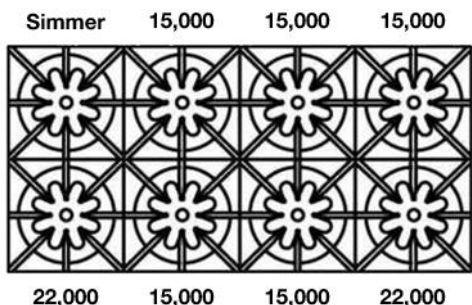

RANGETOPS: 48" NOVA (RNB) SERIES

BlueStar Model Number Guide:			
Base Model (RGTNB488BV2) 8 Burners | Natural Gas | Stainless Steel Finish | Standard Trim	Change to LP Gas Add (L) for LP/Propane Gas	Add code below for desired color Not available on Rangetop or Cooktop models	Add (PLT) for Plated Trim Includes plated bezels and logo. See available options below.

FEATURES:

- 22,000 BTU UltraNova™ burners & 15,000 BTU Nova™ burners
- Precise 130° simmer burner
- Available with all burners or add integrated griddle, charbroiler or French top
- Integrated wok cooking
- Handcrafted in Pennsylvania since 1880

PRODUCT SPECIFICATIONS:

- Unit Dimensions: 47.875"W x 24"D x 8.625"H
- Top Burner Power: 22,000 BTUs
- Simmer Burner: 9,000 BTUs
- Electrical Reqs: 120V, 60Hz, 15 AMPS, 1PH
- Gas Pressure: NAT: 5.0" WC, LP 10.0" WC
- Gas Line Size: ¾"
- Unit Weight: 295 lbs.

Model	Description (* Denotes item that must be specified)	UMRP	MSRP
Natural Gas Models: 48" Nova Series Rangetop			
RGTNB488BV2	8 Burners | Nat Gas | Stainless Steel | Std Trim	$ 6,395	$ 7,355
RGTNB488BV2PLT	8 Burners | Nat Gas | Stainless Steel | Plated Trim*	$ 7,890	$ 9,075
LP/Propane Models: 48" Nova Series Rangetop			
RGTNB488BV2L	8 Burners | LP Gas | Stainless Steel | Std Trim	$ 6,395	$ 7,355
RGTNB488BV2LPLT	8 Burners | LP Gas | Stainless Steel | Plated Trim*	$ 7,890	$ 9,075
BACKGUARD OPTIONS:			
All BlueStar freestanding appliances must be installed with a UL approved backguard. All units ship standard with a UL approved Island Trim unless otherwise specified.			
BG648BSP	6" Backguard	$ 1,040	$ 1,195
BG4817BSP	17" Backguard	$ 2,180	$ 2,505
SDHS48BSP	24" High Shelf	$ 2,340	$ 2,690
KNOB OPTIONS: (Total Knobs: 8)			
KN-BLK	Standard Black Knob	$ 115 ea	$ 130 ea
KN-C	Knob: Standard 190 RAL Color	$ 115 ea	$ 130 ea
BZ-C	Bezel: Standard 190 RAL Color	$ 70 ea	$ 80 ea
KN-CF	Knob: Spec Finish (Matte RAL, Textured RAL or Prec Metals)	$ 185 ea	$ 215 ea
KN-PLT	Knob: Plated Trim (See options below)	$ 250 ea	$ 290 ea
PLATED TRIM OPTIONS: (Includes bezels and logo)			
Antique Brass, Brushed Brass, Polished Brass, Antique Copper, Brushed Copper, Polished Copper, Chrome, Oil Rubbed Bronze & Pewter			
See page 60 for additional customization and accessories for Rangetops and Cooktops