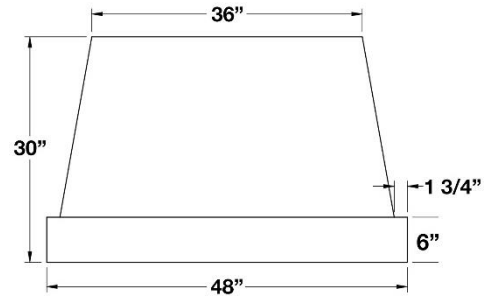

BLOWER OPTIONS	IN-HOOD		IN-LINE		REMOTE		DISCHARGE	
CFM POWER	600	1200	800	1200	1000	1400	TOP	REAR
MODEL #	BS-CFM-600-IN06	BS-CFM-1200-IN12	ATEX-0.8	ATEX-1.2	HYEX-1.0-GA	HYEX-1.4-GA		
UMRP	$ 965	$ 995	$ 1,260	$ 1,510	$ 1,385	$ 1,640	Available at time of order	
NR036MLPLT	•	•	•	•	•	•		
NR042MLPLT	•	•	•	•	•	•		
NR048MLPLT	•	•	•	•	•	•		
NR054MLPLT	•	•	•	•	•	•		
NR060MLPLT	•	•	•	•	•	•		
NR066MLPLT	•	•	•	•	•	•