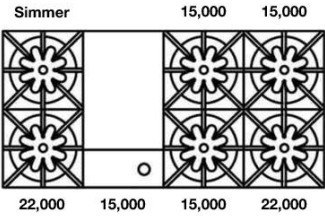

FREESTANDING RANGES: 48" NOVA (RNB) SERIES

48" Nova (RNB) Series with 12" Griddle

Model	Description (* Denotes item that must be specified)	UMRP	MSRP
Natural Gas Models: 48" Nova (RNB) Series with 12" Griddle			
RNB486GV2	6 Burner | 12" Griddle | Nat Gas | Stainless Steel | Standard Trim	$ 12,495	$ 14,370
RNB486GV2PLT	6 Burner | 12" Griddle | Nat Gas | Stainless Steel | Plated Trim*	$ 14,690	$ 16,895
RNB486GV2C	6 Burner | 12" Griddle | Nat Gas | Std RAL Paint* | Standard Trim	$ 13,990	$ 16,090
RNB486GV2CPLT	6 Burner | 12" Griddle | Nat Gas | Std RAL Paint* | Plated Trim*	$ 16,185	$ 18,615
RNB486GV2CF	6 Burner | 12" Griddle | Nat Gas | Specialty Finish* | Standard Trim	$ 15,090	$ 17,355
RNB486GV2CFPLT	6 Burner | 12" Griddle | Nat Gas | Specialty Finish* | Plated Trim*	$ 17,285	$ 19,880
RNB486GV2CC	6 Burner | 12" Griddle | Nat Gas | Custom Color* | Standard Trim	$ 16,490	$ 18,965
RNB486GV2CCPLT	6 Burner | 12" Griddle | Nat Gas | Custom Color* | Plated Trim*	$ 18,685	$ 21,490
LP/Propane Models: 48" Nova (RNB) Series with 12" Griddle			
RNB486GV2L	6 Burner | 12" Griddle | LP Gas | Stainless Steel | Standard Trim	$ 12,495	$ 14,370
RNB486GV2LPLT	6 Burner | 12" Griddle | LP Gas | Stainless Steel | Plated Trim*	$ 14,690	$ 16,895
RNB486GV2LC	6 Burner | 12" Griddle | LP Gas | Std RAL Paint* | Standard Trim	$ 13,990	$ 16,090
RNB486GV2LCPLT	6 Burner | 12" Griddle | LP Gas | Std RAL Paint* | Plated Trim*	$ 16,185	$ 18,615
RNB486GV2LCF	6 Burner | 12" Griddle | LP Gas | Specialty Finish* | Standard Trim	$ 15,090	$ 17,355
RNB486GV2LCFPLT	6 Burner | 12" Griddle | LP Gas | Specialty Finish* | Plated Trim*	$ 17,285	$ 19,880
RNB486GV2LCC	6 Burner | 12" Griddle | LP Gas | Custom Color* | Standard Trim	$ 16,490	$ 18,965
RNB486GV2LCCPLT	6 Burner | 12" Griddle | LP Gas | Custom Color* | Plated Trim*	$ 18,685	$ 21,490
Customization & Accessory Options: (See page 21) | Total Knobs: 9