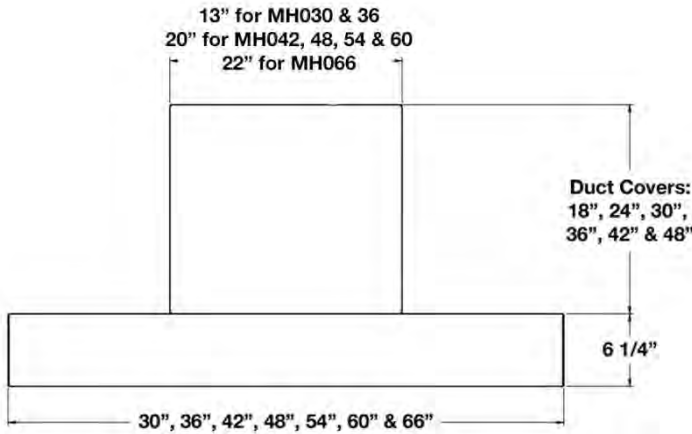

DUCT COVERS: MANHATTAN WALL HOODS

NOTE: 18", 24", 30" & 36" DUCT COVERS INCLUDED WITH HOOD AT NO CHARGE. BELOW PRICING IS IF PURCHASED SEPARATELY.

NOTE: HOOD MUST BE MOUNTED TO CEILING AND CEILING ACCESS MAY BE REQUIRED. PLEASE REFERENCE THE INSTALLATION MANUAL ON BLUESTARCOOKING.COM FOR DETAILS

NOTE: MUST ORDER DUCT COVER FOR BLOWER & MOUNTING PURPOSES. MINIMUM 18" HIGH

SIZE	MODEL	HEIGHT	UMRP	MSRP
Available Duct Covers for 30" Models	DCMW03018	18"	$ 690	$ 795
	DCMW03024	24"	$ 760	$ 875
	DCMW03030	30"	$ 830	$ 955
	DCMW03036	36"	$ 895	$ 1,030
	DCMW03042	42"	$ 965	$ 1,110
	DCMW03048	48"	$ 1,035	$ 1,190
Available Duct Covers for 36" Models	DCMW03618	18"	$ 690	$ 795
	DCMW03624	24"	$ 760	$ 875
	DCMW03630	30"	$ 830	$ 955
	DCMW03636	36"	$ 895	$ 1,030
	DCMW03642	42"	$ 965	$ 1,110
	DCMW03648	48"	$ 1,035	$ 1,190
Available Duct Covers for 42" Models	DCMW04218	18"	$ 690	$ 795
	DCMW04224	24"	$ 760	$ 875
	DCMW04230	30"	$ 830	$ 955
	DCMW04236	36"	$ 895	$ 1,030
	DCMW04242	42"	$ 965	$ 1,110
	DCMW04248	48"	$ 1,035	$ 1,190
Available Duct Covers for 48" Models	DCMW04818	18"	$ 690	$ 795
	DCMW04824	24"	$ 760	$ 875
	DCMW04830	30"	$ 830	$ 955
	DCMW04836	36"	$ 895	$ 1,030
	DCMW04842	42"	$ 965	$ 1,110
	DCMW04848	48"	$ 1,035	$ 1,190

SIZE	MODEL	HEIGHT	UMRP	MSRP
Available Duct Covers for 54" Models	DCMW05418	18"	$ 690	$ 795
	DCMW05424	24"	$ 760	$ 875
	DCMW05430	30"	$ 830	$ 955
	DCMW05436	36"	$ 895	$ 1,030
	DCMW05442	42"	$ 965	$ 1,110
	DCMW05448	48"	$ 1,035	$ 1,190
Available Duct Covers for 60" Models	DCMW06018	18"	$ 690	$ 795
	DCMW06024	24"	$ 760	$ 875
	DCMW06030	30"	$ 830	$ 955
	DCMW06036	36"	$ 895	$ 1,030
	DCMW06042	42"	$ 965	$ 1,110
Available Duct Covers for 66" Models	DCMW06048	48"	$ 1,035	$ 1,190
	DCMW06618	18"	$ 690	$ 795
	DCMW06624	24"	$ 760	$ 875
	DCMW06630	30"	$ 830	$ 955
	DCMW06636	36"	$ 895	$ 1,030
Available Duct Covers for 66" Models	DCMW06642	42"	$ 965	$ 1,110
	DCMW06648	48"	$ 1,035	$ 1,190