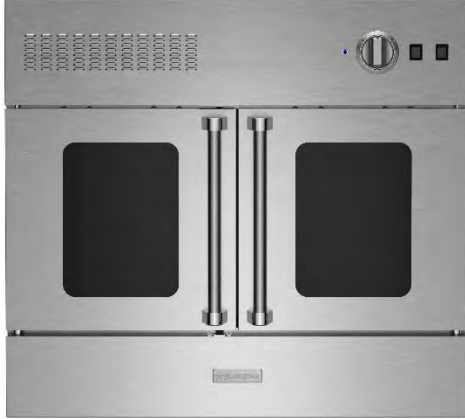

GAS WALL OVENS: 36" BUILT-IN

BlueStar Model Number Guide:			
Base Model (BWO36AGSV2) French Door | Natural Gas | Stainless Steel Finish | Standard Trim	Change to LP Gas Add (L) for LP/Propane Gas	Add code below for desired color (C) 190 Standard RAL (Semi-Gloss) Colors (CF) Specialty Finish (190 Matte RAL, Precious Metals & Textures) (CC) Custom Colors	Add (PLT) for Plated Trim Includes plated bezels, door handle, handle end and logo. See available options below.

FEATURES:

- Powerful 25,000 BTU burner with 1850° Infrared Broiler
- Extra-large oven that accommodates a full size 18" x 26" commercial baking sheet
- 24" depth for compatibility with standard kitchen cabinetry
- Available as single ovens or two single ovens double stacked
- Available in 1,000+ colors & finishes
- Handcrafted in Pennsylvania since 1880

PRODUCT SPECIFICATIONS:

- Unit Dimensions: 36"W x 23"D x 32.75"H
- Oven Interior: 29.25"W x 20"D x 15"H
- Gas Pressure: NAT: 5.0" WC, LP 10.0" WC
- Gas Line Size: ½"
- Unit Weight: 400 lbs.

Model	Description (* Denotes item that must be specified)	UMRP	MSRP
Natural Gas Models: 36" Built-In Gas Wall Oven			
BWO36AGSV2	Nat Gas | Stainless Steel | Standard Trim	$ 7,765	$ 8,930
BWO36AGSV2PLT	Nat Gas | Stainless Steel | Plated Trim*	$ 9,360	$ 10,765
BWO36AGSV2C	Nat Gas | Std RAL Color* | Standard Trim	$ 8,960	$ 10,305
BWO36AGSV2CPLT	Nat Gas | Std RAL Color* | Plated Trim*	$ 10,555	$ 12,140
BWO36AGSV2CF	Nat Gas | Specialty Finish* | Standard Trim	$ 9,960	$ 11,455
BWO36AGSV2CFPLT	Nat Gas | Specialty Finish* | Plated Trim*	$ 11,555	$ 13,290
BWO36AGSV2CC	Nat Gas | Custom Color* | Standard Trim	$ 11,460	$ 13,180
BWO36AGSV2CCPLT	Nat Gas | Custom Color* | Plated Trim*	$ 13,055	$ 15,015
LP/Propane Models: 36" Built-In Gas Wall Oven			
BWO36AGSV2L	LP Gas | Stainless Steel | Standard Trim	$ 7,765	$ 8,930
BWO36AGSV2LPLT	LP Gas | Stainless Steel | Plated Trim*	$ 9,360	$ 10,765
BWO36AGSV2LC	LP Gas | Std RAL Color* | Standard Trim	$ 8,960	$ 10,305
BWO36AGSV2LCPLT	LP Gas | Std RAL Color* | Plated Trim*	$ 10,555	$ 12,140
BWO36AGSV2LCF	LP Gas | Specialty Finish* | Standard Trim	$ 9,960	$ 11,455
BWO36AGSV2LCFPLT	LP Gas | Specialty Finish* | Plated Trim*	$ 11,555	$ 13,290
BWO36AGSV2LCC	LP Gas | Custom Color* | Standard Trim	$ 11,460	$ 13,180
BWO36AGSV2LCCPLT	LP Gas | Custom Color* | Plated Trim*	$ 13,055	$ 15,015
STACKING KIT:			
BWOSTK-36	Stacking Kit for 36" Gas Wall Ovens	N/C	N/C
KNOB OPTIONS: (Total Knobs: 1)			
KN-BLK	Standard Black Knob	$ 115 ea	$ 130 ea
KN-C	Knob: Standard 190 RAL Color	$ 115 ea	$ 130 ea
KN-CF	Knob: Spec Finish (Matte RAL, Textured RAL or Prec Metals)	$ 185 ea	$ 215 ea
KN-PLT	Knob: Plated Trim (See options below)	$ 250 ea	$ 290 ea
BZ-C	Bezel: Standard 190 RAL Color	$ 70 ea	$ 80 ea
PLATED TRIM OPTIONS: (Includes bezels, door handle, handle ends and logo)			
Antique Brass, Brushed Brass, Polished Brass, Antique Copper, Brushed Copper, Polished Copper, Chrome, Oil Rubbed Bronze & Pewter			
See page 69 for additional customization and accessories