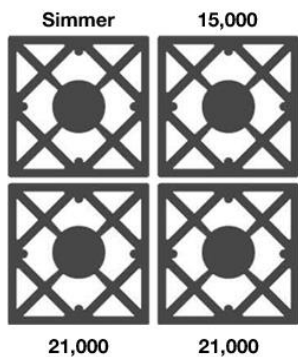

FREESTANDING RANGES: 24" CULINARY SERIES – SEALED BURNER BURNER

BlueStar Model Number Guide:			
Base Model (RCS24SBV2) 4 Burners | Natural Gas | Stainless Steel Finish | Standard Trim	Change to LP Gas Add (L) for LP/Propane Gas	Add code below for desired color (C) 190 Standard RAL (Semi-Gloss) Colors (CF) Specialty Finish (190 Matte RAL, Precious Metals & Textures) (CC) Custom Colors	Add (PLT) for Plated Trim Includes plated bezels, door handle, handle end and logo. See available options below.

FEATURES:

- Sealed burner design with up to 21,000 BTUs of power (18,000 BTUs on LP/Propane models)
- Precise simmer burner
- Extra-large convection oven with 1850° infrared broiler that accommodates a half size 18" x 13" commercial baking sheet.
- 24" depth for compatibility with standard kitchen cabinetry
- Available in 1,000+ colors and finishes
- Handcrafted in Pennsylvania since 1880

PRODUCT SPECIFICATIONS:

- Unit Dimensions: 23.875"W x 24"D x 36.75"H
- Oven Interior: 20.25"W x 20"D x 15"H
- Top Burner Power: 21,000 BTUs / 18,000 BTUs
- Simmer Burner: 5,000 BTUs
- Electrical Req's: 120V, 60Hz, 15 AMPS, 1PH
- Gas Pressure: NAT: 5.0" WC, LP 10.0" WC
- Gas Line Size: ½"
- Unit Weight: 365 lbs