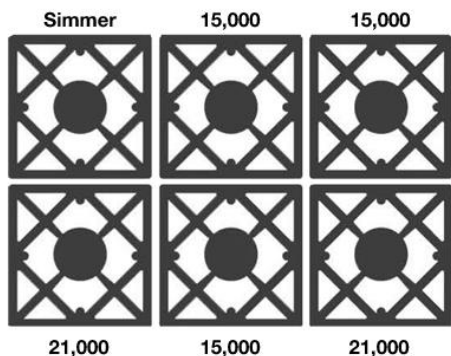

FREESTANDING RANGES: 36" CULINARY SERIES – SEALED BURNER BURNER

BlueStar Model Number Guide:			
Base Model (RCS36SBV2) 6 Burners | Natural Gas | Stainless Steel Finish | Standard Trim	Change to LP Gas Add (L) for LP/Propane Gas	Add code below for desired color (C) 190 Standard RAL (Semi-Gloss) Colors (CF) Specialty Finish (190 Matte RAL, Precious Metals & Textures) (CC) Custom Colors	Add (PLT) for Plated Trim Includes plated bezels, door handle, handle end and logo. See available options below.

FEATURES:

- Sealed burner design with up to 21,000 BTUs of power (18,000 BTUs on LP/Propane models)
- Precise simmer burner
- Extra-large convection oven with 1850° infrared broiler that accommodates a full size 18" x 26" commercial baking sheet.
- 24" depth for compatibility with standard kitchen cabinetry
- Available in 1,000+ colors and finishes
- Handcrafted in Pennsylvania since 1880

PRODUCT SPECIFICATIONS:

- Unit Dimensions: 35.875"W x 24"D x 36.75"H
- Oven Interior: 29.25"W x 20"D x 15"H
- Top Burner Power: 21,000 BTUs / 18,000 BTUs
- Simmer Burner: 5,000 BTUs
- Electrical Reqs: 120V, 60Hz, 15 AMPS, 1PH
- Gas Pressure: NAT: 5.0" WC, LP 10.0" WC
- Gas Line Size: ½"
- Unit Weight: 420 lbs.