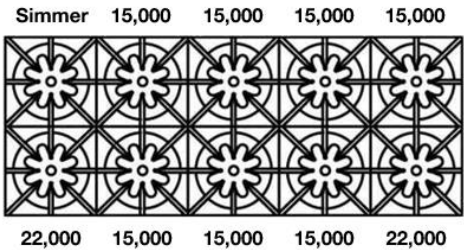

FREESTANDING RANGES: 60" NOVA (RNB) SERIES

BlueStar Model Number Guide:

Base Model (RNB6010BV2) 10 Burners | Natural Gas | Stainless Steel Finish | Standard Trim	Change to LP Gas Add (L) for LP/Propane Gas	Add code below for desired color (C) 190 Standard RAL (Semi-Gloss) Colors (CF) Specialty Finish (190 Matte RAL, Precious Metals & Textures) (CC) Custom Colors	Add (PLT) for Plated Trim Includes plated bezels, door handle, handle end and logo. See available options below.

FEATURES:

- 22,000 BTU UltraNova™ burners & 15,000 BTU Nova™ burners
- Available with all burners or add integrated griddle, charbroiler or French top
- Extra-large convection oven with 1850° infrared broiler that accommodates a full size 18" x 26" commercial baking sheet
- Available with swing doors
- Available in 1,000+ colors & finishes plus additional customization options
- Handcrafted in Pennsylvania since 1880

PRODUCT SPECIFICATIONS:

- Unit Dimensions: 59.875"W x 24"D x 36.75"H
- Oven Interior: 26.438"W x 20"D x 15"H
- Top Burner Power: 22,000 BTUs
- Simmer Burner: 9,000 BTUs
- Electrical Reqs: 120V, 60Hz, 15 AMPS, 1PH
- Gas Pressure: NAT: 5.0" WC, LP 10.0" WC
- Gas Line Size: ¾"
- Unit Weight: 800 lbs.