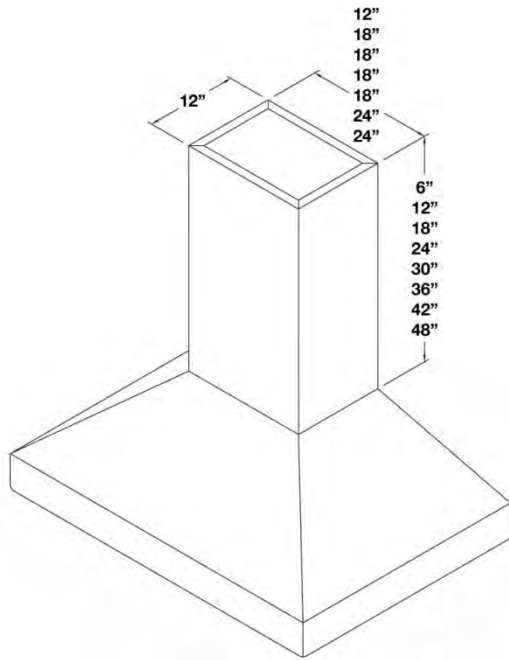

DUCT COVERS (ONE-PIECE): PYRAMID WALL HOODS

SIZE	MODEL	HEIGHT	UMRP	MSRP
Available Duct Covers for 30" Models	DCCW03006	6"	\$ 885	\$ 1,020
	DCCW03012	12"	\$ 965	\$ 1,110
	DCCW03018	18"	\$ 1,065	\$ 1,225
	DCCW03024	24"	\$ 1,160	\$ 1,335
	DCCW03030	30"	\$ 1,250	\$ 1,440
	DCCW03036	36"	\$ 1,340	\$ 1,540
	DCCW03042	42"	\$ 1,445	\$ 1,660
	DCCW03048	48"	\$ 1,525	\$ 1,755
Available Duct Covers for 36" Models	DCCW03606	6"	\$ 885	\$ 1,020
	DCCW03612	12"	\$ 965	\$ 1,110
	DCCW03618	18"	\$ 1,065	\$ 1,225
	DCCW03624	24"	\$ 1,160	\$ 1,335
	DCCW03630	30"	\$ 1,250	\$ 1,440
	DCCW03636	36"	\$ 1,340	\$ 1,540
	DCCW03642	42"	\$ 1,445	\$ 1,660
	DCCW03648	48"	\$ 1,525	\$ 1,755
Available Duct Covers for 42" Models	DCCW04206	6"	\$ 885	\$ 1,020
	DCCW04212	12"	\$ 965	\$ 1,110
	DCCW04218	18"	\$ 1,065	\$ 1,225
	DCCW04224	24"	\$ 1,160	\$ 1,335
	DCCW04230	30"	\$ 1,250	\$ 1,440
	DCCW04236	36"	\$ 1,340	\$ 1,540
	DCCW04242	42"	\$ 1,445	\$ 1,660
	DCCW04248	48"	\$ 1,525	\$ 1,755