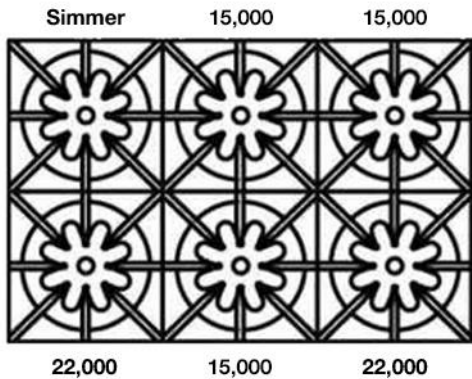

FREESTANDING RANGES: 36" PRECIOUS METALS SERIES

BlueStar Model Number Guide:

Base Model (RNB366BPMV2) 6 Burners | Natural Gas | Stainless Steel Finish | Standard Trim	Change to LP Gas Add (L) for LP/Propane Gas	Add code below for desired color (C) 190 Standard RAL (Semi-Gloss) Colors (CF) Specialty Finish (190 Matte RAL, Precious Metals & Textures) (CC) Custom Colors	Add (PLT) for Plated Trim Includes plated bezels and logo. Door handles are not plated See available options below.

FEATURES:

- 22,000 BTU UltraNova™ burners & 18,000 BTU Nova™ burners
- Precise 130° simmer burner
- Unique French Door for easy loading and unloading
- Contemporary, urban aesthetic
- Extra-large convection oven with 1850° infrared broiler that accommodates a full size 18" x 26" commercial baking sheet
- Includes full extension rack
- Matching knobs & trim
- Handcrafted in Pennsylvania since 1880

PRODUCT SPECIFICATIONS:

- Unit Dimensions: 35.875"W x 24"D x 36.75"H
- Oven Interior: 29.25"W x 20"D x 15"H
- Top Burner Power: 22,000 BTUs
- Simmer Burner: 9,000 BTUs
- Electrical Reqs: 120V, 60Hz, 15 AMPS, 1PH
- Gas Pressure: NAT: 5.0" WC, LP 10.0" WC
- Gas Line Size: ½
- Unit Weight: 490 lbs.

Model	Description (* Denotes item that must be specified)	UMRP	MSRP
Five unique colors with matching knobs and bezels included. Standard with French doors. Includes matching knobs and bezels and body sides. Ginger Spice & Stainless Steel units will have Stainless Steel knobs. Precious Metals ranges painted in an RAL color include painted body sides, knobs and bezels.			
Natural Gas Models: 36" Precious Metals Series			
RNB366BPMV2	6 Burner | Nat Gas | Stainless Steel | Standard Trim	$ 11,995	$ 13,795
RNB366BPMV2PLT	6 Burner | Nat Gas | Stainless Steel | Plated Trim*	$ 13,090	$ 15,055
RNB366BPMV2C	6 Burner | Nat Gas | Any Color Option* | Std Trim	$ 11,995	$ 13,795
RNB366BPMV2CPLT	6 Burner | Nat Gas | Any Color Option* | Plated Trim*	$ 13,090	$ 15,055
RNB366BPMV2CC	6 Burner | Nat Gas | Custom Color* | Standard Trim	$ 15,290	$ 17,585
RNB366BPMV2CCPLT	6 Burner | Nat Gas | Custom Color* | Plated Trim*	$ 16,385	$ 18,845
LP/Propane Models: 36" Precious Metals Series			
RNB366BPMV2L	6 Burner | LP Gas | Stainless Steel | Standard Trim	$ 11,995	$ 13,795
RNB366BPMV2LPLT	6 Burner | LP Gas | Stainless Steel | Plated Trim*	$ 13,090	$ 15,055
RNB366BPMV2LC	6 Burner | LP Gas | Any Color Option* | Std Trim	$ 11,995	$ 13,795
RNB366BPMV2LCPLT	6 Burner | LP Gas | Any Color Option* | Plated Trim*	$ 13,090	$ 15,055
RNB366BPMV2LCC	6 Burner | LP Gas | Custom Color* | Standard Trim	$ 15,290	$ 17,585
RNB366BPMV2LCCPLT	6 Burner | LP Gas | Custom Color* | Plated Trim*	$ 16,385	$ 18,845
BACKGUARD OPTIONS:			
Only available with the installed island trim backguard.			
KNOB & PAINTED BODY SIDE OPTIONS: (Total Knobs: 7)			
KN-BLK	Standard Black Knob	$ 115 ea	$ 130 ea
KN-C	Knob: Standard 190 RAL Color	$ 115 ea	$ 130 ea
BZ-C	Bezel: Standard 190 RAL Color	$ 70 ea	$ 80 ea
KN-CF	Knob: Spec Finish (Matte RAL, Textured RAL or Prec Metals)	$ 185 ea	$ 215 ea
KN-PLT	Knob: Plated Trim (See options below)	$ 250 ea	$ 290 ea
PLATED TRIM OPTIONS: (Includes bezels and logo only)			
Antique Brass, Brushed Brass, Polished Brass, Antique Copper, Brushed Copper, Polished Copper, Chrome, Oil Rubbed Bronze & Pewter			
PRECIOUS METALS COLORS			
Statuary Bronze, Ginger Spice, Enchanted Silver, Enchanted Sand and Matte Black			
See page 40 for additional customization and accessories for Freestanding Ranges