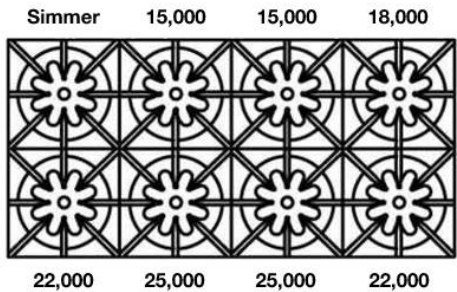

FREESTANDING RANGES: 48" PLATINUM SERIES

BlueStar Model Number Guide:

Base Model (BSP488B) 8 Burners | Natural Gas | Stainless Steel Finish | Standard Trim	Change to LP Gas Add (L) for LP/Propane Gas	Add code below for desired color (C) 190 Standard RAL (Semi-Gloss) Colors (CF) Specialty Finish (190 Matte RAL, Precious Metals & Textures) (CC) Custom Colors	Add (PLT) for Plated Trim Includes plated bezels, door handle, handle end and logo. See available options below.

Model	Description (* Denotes item that must be specified)	UMRP	MSRP
Natural Gas Models: 48" Platinum Series			
BSP488B	8 Burner | Nat Gas | Stainless Steel | Standard Trim	$ 14,295	$ 16,440
BSP488BPLT	8 Burner | Nat Gas | Stainless Steel | Plated Trim*	$ 16,490	$ 18,965
BSP488BC	8 Burner | Nat Gas | Std RAL Color* | Standard Trim	$ 15,790	$ 18,160
BSP488BCPLT	8 Burner | Nat Gas | Std RAL Color* | Plated Trim*	$ 17,985	$ 20,685
BSP488BCF	8 Burner | Nat Gas | Specialty Finish* | Standard Trim	$ 16,890	$ 19,425
BSP488BCFPLT	8 Burner | Nat Gas | Specialty Finish* | Plated Trim*	$ 19,085	$ 21,950
BSP488BCC	8 Burner | Nat Gas | Custom Color* | Standard Trim	$ 18,290	$ 21,035
BSP488BCCPLT	8 Burner | Nat Gas | Custom Color* | Plated Trim*	$ 20,485	$ 23,560
LP/Propane Models: 48" Platinum Series			
BSP488BL	8 Burner | LP Gas | Stainless Steel | Standard Trim	$ 14,295	$ 16,440
BSP488BLPLT	8 Burner | LP Gas | Stainless Steel | Plated Trim*	$ 16,490	$ 18,965
BSP488BLC	8 Burner | LP Gas | Std RAL Color* | Standard Trim	$ 15,790	$ 18,160
BSP488BLCPLT	8 Burner | LP Gas | Std RAL Color* | Plated Trim*	$ 17,985	$ 20,685
BSP488BLCF	8 Burner | LP Gas | Specialty Finish* | Standard Trim	$ 16,890	$ 19,425
BSP488BLCFPLT	8 Burner | LP Gas | Specialty Finish* | Plated Trim*	$ 19,085	$ 21,950
BSP488BLCC	8 Burner | LP Gas | Custom Color* | Standard Trim	$ 18,290	$ 21,035
BSP488BLCCPLT	8 Burner | LP Gas | Custom Color* | Plated Trim*	$ 20,485	$ 23,560
BACKGUARD OPTIONS:			
All BlueStar freestanding appliances must be installed with a UL approved backguard. All units ship standard with a UL approved Island Trim unless otherwise specified.			
BG648BSP	6" Backguard	$ 1,040	$ 1,095
BG4817BSP	17" Backguard	$ 2,180	$ 2,505
SDHS48BSP	24" High Shelf	$ 2,340	$ 2,690
KNOB & PAINTED BODY SIDE OPTIONS: (Total Knobs: 10)			
SIDES-C	Add Painted Sides (All colors)	$ 765	$ 880
KN-BLK	Standard Black Knob	$ 115 ea	$ 130 ea
KN-C	Knob: Standard 190 RAL Color	$ 115 ea	$ 130 ea
BZ-C	Bezel: Standard 190 RAL Color	$ 70 ea	$ 80 ea
KN-CF	Knob: Spec Finish (Matte RAL, Textured RAL or Prec Metals)	$ 185 ea	$ 215 ea
KN-PLT	Knob: Plated Trim (See options below)	$ 250 ea	$ 290 ea
PLATED TRIM OPTIONS: (Includes bezels, door handle, handle ends and logo)			
Antique Brass, Brushed Brass, Polished Brass, Antique Copper, Brushed Copper, Polished Copper, Chrome, Oil Rubbed Bronze & Pewter			
See page 40 for additional customization and accessories for Freestanding Ranges			

FEATURES:

- 25,000 BTU PrimaNova™ burners
- All burners, plus interchangeable Griddle and Charbroiler accessory
- The PowR Oven™ provides 40% faster preheating and 30% increase in oven efficiency
- Precise 130° simmer burner
- Integrated wok cooking
- Extra-large oven with True European Convection and 1850° infrared broiler
- Accommodates a full-size commercial 18" x 26" baking sheet
- Includes full extension rack
- Available in 1,000+ colors and finishes
- Handcrafted in Pennsylvania since 1880

PRODUCT SPECIFICATIONS: