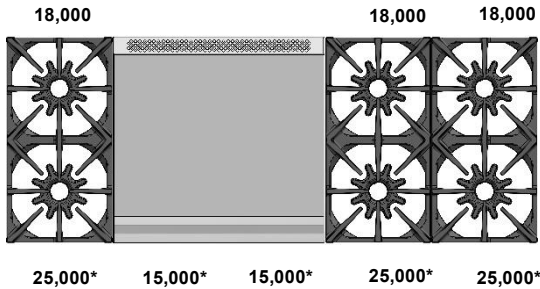

FREESTANDING RANGES: DUAL FUEL SERIES

BlueStar Model Number Guide:

Base Model (BSDF606G) 6 Burners & 12" Griddle | Natural Gas | Stainless Steel Finish | Standard Trim	LP Models Add (L) for LP/Propane Gas	Add code below for desired color (C) 190 Standard RAL (Semi-Gloss) Colors (CF) Specialty Finish (190 Matte RAL, Precious Metals & Textures) (CC) Custom Colors	Add (PLT) for Plated Trim Includes plated bezels, door handle, handle end and logo. See available options below.

(*) 5% less output when configured for LP/Propane

FEATURES:

- Exclusive X8™ star-shaped burner offers unmatched versatility and control on EVERY burner
- Go from extra-high sear – up to 25,000 BTUs – to an ultra-low warm of 500 BTUs on all burners
- Oversized True Convection electric oven offers even and consistent multi-rack cooking
- Fits commercial-size 18" x 26" baking sheets
- 8 cooking modes including Bake, Convection Bake, Roast, Convection Roast, Convection Broil, Proof & Dehydrate, plus Sabbath setting and temperature probe
- Intuitive 7" touchscreen control with Quick Start™ cooking in 3 easy touches
- Environmentally friendly, gentle 90-minute express cleaning mode + Continuum Clean™ technology
- Unmatched customization – choose from 1,000+ colors and 10 metal trim finishes
- Handcrafted in Pennsylvania since 1880

PRODUCT SPECIFICATIONS:

- Overall Dimensions: 59 7/8"W x 26 1/2"D x 36"H
- Oven Interior: 26 1/4"W x 20"D x 16 5/8"H
- Bake Element Rating: 3500W (2500W Inner/ 1000W Outer)
- Broiler Rating: 5000W (2500 Inner / 2500W Outer)
- Large Oven Convection Element Rating: 2800W
- Top Burner Rating (Front): Nat: 25,000 BTUs | LP: 24,000 BTUS
- Top Burner Rating (Rear): 18,000 BTUS
- Simmer Burner Rating: 500 BTUS
- Griddle Rating: 15,000 BTUS