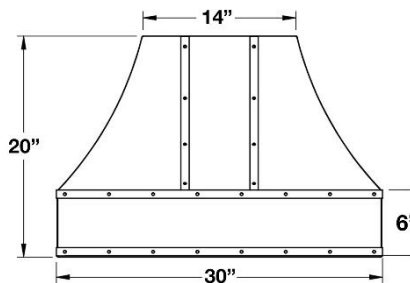

BLOWER OPTIONS	IN-HOOD		IN-LINE		REMOTE		DISCHARGE		
CFM POWER	600	1200	800	1200	1000	1400	TOP	REAR	
MODEL #	BS-CFM-600-IN06	BS-CFM-1200-IN12	ATEX-0.8	ATEX-1.2	HYEX-1.0-GA	HYEX-1.4-GA			
UMRP	$ 965	$ 995	$ 1,260	$ 1,510	$ 1,385	$ 1,640	Available at time of order		
WR030MLPLT	•		•	•	•	•			•
WR036MLPLT	•	•	•	•	•	•			•
WR042MLPLT	•	•	•	•	•	•			•
WR048MLPLT	•	•	•	•	•	•			•
WR054MLPLT	•	•	•	•	•	•			•
WR060MLPLT	•	•	•	•	•	•			•
WR066MLPLT	•	•	•	•	•	•	•