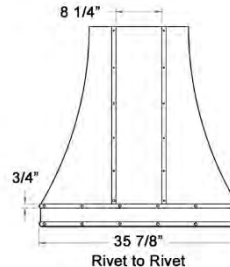

BLOWER OPTIONS	IN-HOOD		IN-LINE		REMOTE		DISCHARGE	
CFM POWER	600	1200	800	1200	1000	1400	TOP	REAR
MODEL #	BS-CFM-600-IN06	BS-CFM-1200-IN12	ATEX-0.8	ATEX-1.2	HYEX-1.0-GA	HYEX-1.4-GA		
UMRP	$ 965	$ 995	$ 1,260	$ 1,510	$ 1,385	$ 1,640	Available at time of order	
RL030MLPLT	•		•	•	•	•		
RL036MLPLT	•	•	•	•	•	•		
RL042MLPLT	•	•	•	•	•	•		
RL048MLPLT	•	•	•	•	•	•		
RL054MLPLT	•	•	•	•	•	•		
RL060MLPLT	•	•	•	•	•	•