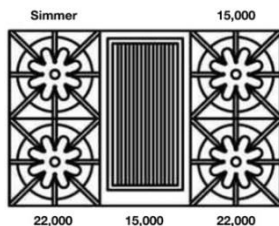

**36" Nova (RNB) Rangetop
with 12" Charbroiler**

Natural Gas Models: 36" Nova Series Rangetop with 12" Charbroiler			
RGTNB364CBV2	4 Burner | 12" Charbroiler | Nat Gas | Stainless Steel | Standard Trim	$ 5,495	$ 6,320
RGTNB364CBV2PLT	4 Burner | 12" Charbroiler | Nat Gas | Stainless Steel | Plated Trim*	$ 6,590	$ 7,580
LP/Propane Models: 36" Nova Series Rangetop with 12" Charbroiler			
RGTNB364CBV2L	4 Burner | 12" Charbroiler | LP Gas | Stainless Steel | Standard Trim	$ 5,495	$ 6,320
RGTNB364CBV2LPLT	4 Burner | 12" Charbroiler | LP Gas | Stainless Steel | Plated Trim*	$ 6,590	$ 7,580
Customization & Accessory Options: (See page 53) | Total Knobs: 5