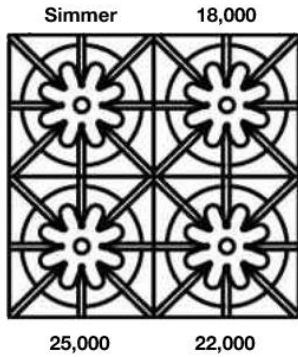

RANGETOPS: 24" PLATINUM SERIES

BlueStar Model Number Guide:

Base Model (BSPRT244B) 4 Burners | Natural Gas | Stainless Steel Finish | Standard Trim	Change to LP Gas Add (L) for LP/Propane Gas	Add code below for desired color Not available on Rangetop or Cooktop models	Add (PLT) for Plated Trim Includes plated bezels and logo. See available options below.

Model	Description (* Denotes item that must be specified)	UMRP	MSRP
Natural Gas Models: 24" Platinum Series Rangetop			
BSPRT244B	4 Burners | Nat Gas | Stainless Steel | Std Trim	$ 5,495	$ 6,320
BSPRT244BPLT	4 Burners | Nat Gas | Stainless Steel | Plated Trim*	$ 6,290	$ 7,235
LP/Propane Models: 24" Platinum Series Rangetop			
BSPRT244BL	4 Burners | LP Gas | Stainless Steel | Std Trim	$ 5,495	$ 6,320
BSPRT244BLPLT	4 Burners | LP Gas | Stainless Steel | Plated Trim*	$ 6,290	$ 7,235
BACKGUARD OPTIONS:			
All BlueStar freestanding appliances must be installed with a UL approved backguard. All units ship standard with a UL approved Island Trim unless otherwise specified.			
BG624BSP	6" Backguard	$ 605	$ 695
BG2417BSP	17" Backguard	$ 1,120	$ 1,290
SDHS24BSP	24" High Shelf	$ 1,460	$ 1,680
KNOB OPTIONS: (Total Knobs: 4)			
KN-BLK	Standard Black Knob	$ 115 ea	$ 130 ea
KN-C	Knob: Standard 190 RAL Color	$ 115 ea	$ 130 ea
BZ-C	Bezel: Standard 190 RAL Color	$ 70 ea	$ 80 ea
KN-CF	Knob: Spec Finish (Matte RAL, Textured RAL or Prec Metals)	$ 185 ea	$ 215 ea
KN-PLT	Knob: Plated Trim (See options below)	$ 250 ea	$ 290 ea
PLATED TRIM OPTIONS: (Includes bezels and logo)			
Antique Brass, Brushed Brass, Polished Brass, Antique Copper, Brushed Copper, Polished Copper, Chrome, Oil Rubbed Bronze & Pewter			
See page 60 for additional customization and accessories for Rangetops and Cooktops			

FEATURES:

- 25,000 BTU PrimaNova™ burners
- All burners, plus Interchangeable Griddle and Charbroiler accessory
- Precise 130° simmer burner
- Integrated wok cooking
- Handcrafted in Pennsylvania since 1880

PRODUCT SPECIFICATIONS:

- Unit Dimensions: 23.875"W x 24"D x 8.625"H
- Top Burner Power: 25,000 BTUs
- Simmer Burner: 9,000 BTUs
- Electrical Reqs: 120V, 60Hz, 15 AMPS, 1PH
- Gas Pressure: NAT: 5.0" WC, LP 10.0" WC
- Gas Line Size: ½"
- Unit Weight: 220 lbs.