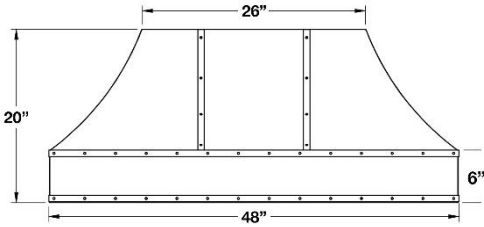

DESIGNER SERIES: 42", 48", 54", 60" & 66" WRANGLER WALL HOODS

42" WRANGLER HOODS		UMRP	MSRP
WR042MLPLT	Body: Stainless Steel | Strap/Rivets: Stainless Steel	$ 7,995	$ 9,195
WR042MLPLTD	Body: Stainless Steel | Strap/Rivets: Des. Metal*	$ 8,390	$ 9,650
WR042MLPLTC	Body: Std RAL Color* | Strap/Rivets: Stainless Steel	$ 9,490	$ 10,915
WR042MLPLTDC	Body: Std RAL Color* | Strap/Rivets: Des Metal*	$ 9,885	$ 11,370
WR042MLPLTCF	Body: Spec. Finish* | Strap/Rivets: Stainless Steel	$ 10,590	$ 12,180
WR042MLPLTDCF	Body: Spec. Finish* | Strap/Rivets: Des. Metal*	$ 10,985	$ 12,635
WR042MLPLTCC	Body: Custom Color* | Strap/Rivets: Stainless Steel	$ 11,990	$ 13,790
WR042MLPLTDCC	Body: Custom Color* | Strap/Rivets: Des. Metal*	$ 12,385	$ 14,245
48" WRANGLER HOODS		UMRP	MSRP
WR048MLPLT	Body: Stainless Steel | Strap/Rivets: Stainless Steel	$ 8,195	$ 9,425
WR048MLPLTD	Body: Stainless Steel | Strap/Rivets: Des. Metal*	$ 8,590	$ 9,880
WR048MLPLTC	Body: Std RAL Color* | Strap/Rivets: Stainless Steel	$ 9,690	$ 11,145
WR048MLPLTDC	Body: Std RAL Color* | Strap/Rivets: Des Metal*	$ 10,085	$ 11,600
WR048MLPLTCF	Body: Spec. Finish* | Strap/Rivets: Stainless Steel	$ 10,790	$ 12,410
WR048MLPLTDCF	Body: Spec. Finish* | Strap/Rivets: Des. Metal*	$ 11,185	$ 12,865
WR048MLPLTCC	Body: Custom Color* | Strap/Rivets: Stainless Steel	$ 12,190	$ 14,020
WR048MLPLTDCC	Body: Custom Color* | Strap/Rivets: Des. Metal*	$ 12,585	$ 14,475
54" WRANGLER HOODS		UMRP	MSRP
WR054MLPLT	Body: Stainless Steel | Strap/Rivets: Stainless Steel	$ 8,295	$ 9,540
WR054MLPLTD	Body: Stainless Steel | Strap/Rivets: Des. Metal*	$ 8,690	$ 9,995
WR054MLPLTC	Body: Std RAL Color* | Strap/Rivets: Stainless Steel	$ 9,790	$ 11,260
WR054MLPLTDC	Body: Std RAL Color* | Strap/Rivets: Des Metal*	$ 10,185	$ 11,715
WR054MLPLTCF	Body: Spec. Finish* | Strap/Rivets: Stainless Steel	$ 10,890	$ 12,525
WR054MLPLTDCF	Body: Spec. Finish* | Strap/Rivets: Des. Metal*	$ 11,285	$ 12,980
WR054MLPLTCC	Body: Custom Color* | Strap/Rivets: Stainless Steel	$ 12,290	$ 14,135
WR054MLPLTDCC	Body: Custom Color* | Strap/Rivets: Des. Metal*	$ 12,685	$ 14,590
60" WRANGLER HOODS		UMRP	MSRP
WR060MLPLT	Body: Stainless Steel | Strap/Rivets: Stainless Steel	$ 8,395	$ 9,655
WR060MLPLTD	Body: Stainless Steel | Strap/Rivets: Des. Metal*	$ 8,790	$ 10,110
WR060MLPLTC	Body: Std RAL Color* | Strap/Rivets: Stainless Steel	$ 9,890	$ 11,375
WR060MLPLTDC	Body: Std RAL Color* | Strap/Rivets: Des Metal*	$ 10,285	$ 11,830
WR060MLPLTCF	Body: Spec. Finish* | Strap/Rivets: Stainless Steel	$ 10,990	$ 12,640
WR060MLPLTDCF	Body: Spec. Finish* | Strap/Rivets: Des. Metal*	$ 11,385	$ 13,095
WR060MLPLTCC	Body: Custom Color* | Strap/Rivets: Stainless Steel	$ 12,390	$ 14,250
WR060MLPLTDCC	Body: Custom Color* | Strap/Rivets: Des. Metal*	$ 12,785	$ 14,705
66" WRANGLER HOODS		UMRP	MSRP
WR066MLPLT	Body: Stainless Steel | Strap/Rivets: Stainless Steel	$ 8,495	$ 9,770
WR066MLPLTD	Body: Stainless Steel | Strap/Rivets: Des. Metal*	$ 8,890	$ 10,225
WR066MLPLTC	Body: Std RAL Color* | Strap/Rivets: Stainless Steel	$ 9,990	$ 11,490
WR066MLPLTDC	Body: Std RAL Color* | Strap/Rivets: Des Metal*	$ 10,385	$ 11,945
WR066MLPLTCF	Body: Spec. Finish* | Strap/Rivets: Stainless Steel	$ 11,090	$ 12,755
WR066MLPLTDCF	Body: Spec. Finish* | Strap/Rivets: Des. Metal*	$ 11,485	$ 13,210
WR066MLPLTCC	Body: Custom Color* | Strap/Rivets: Stainless Steel	$ 12,490	$ 14,365
WR066MLPLTDCC	Body: Custom Color* | Strap/Rivets: Des. Metal*	$ 12,885	$ 14,820