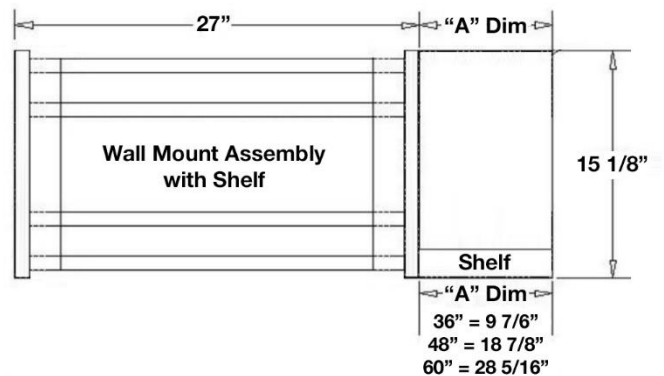

WALL MOUNT SPECIFICATIONS:

24" Wall Mount (No Shelf)

36", 48" & 60" Wall Mount with Shelf

Note: Wall Mount can only be mounted on left side of assembly.

REFRIGERATION

Get the Look: Panel Ready 30" Column Refrigerator & 18" Column Freezer