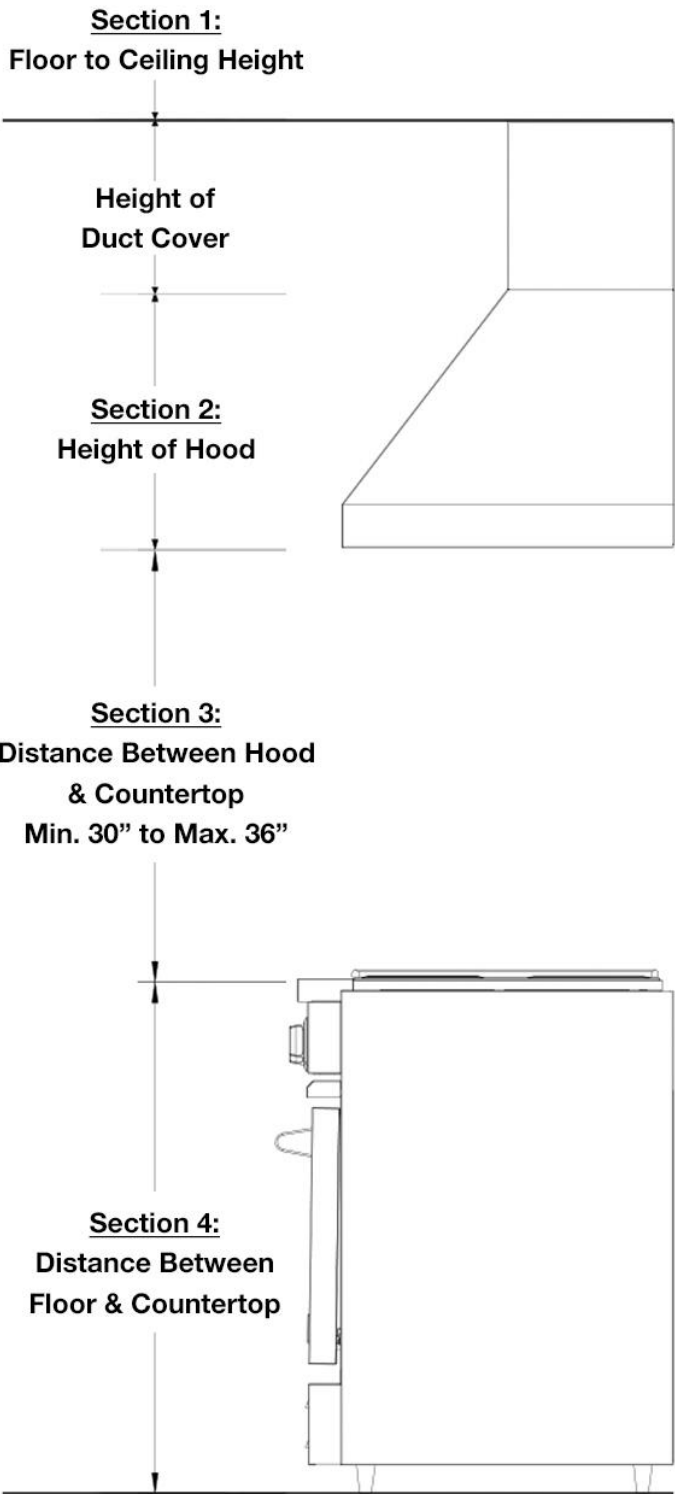

DUCT COVER SELECTION GUIDE

All measurements are to be calculated in inches

Section 1: Floor to Ceiling Height _____

Subtract:

Section 2: Height of Hood _____

Section 3: Distance Between Hood and Countertop _____
(30" min. to 36" max)

Section 4: Distance Between Floor and Countertop _____

Height of Duct Cover Needed: _____

* Ceiling height may be impacted by crown molding and/or soffit above the hood. Please account for this when calculating available floor to ceiling height

Available Duct Covers:

Page 85 Proline

Page 87 Pyramid

Page 93 Manhattan (Wall Hoods)

Page 98 Bonanza

Page 101 Hampton, Sahara Curved & Ridgeline

Page 104 Wrangler

Page 106 Manhattan (Island Hoods)