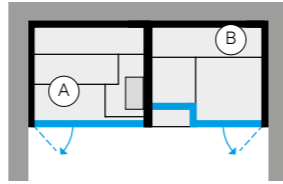

Configuration Front with sauna in Hemlock: 208Vac 1Ph 60Hz

BODYLOVE SH FRONT - NICHE

	INTERIOR SAUNA (A)	INTERIOR HAMMAM (B)	OUTSIDE WALLS ON VIEW (C)	
Hemlock	Champagne grès	-	BK 40 11 0001	$ 97,150.00
	Smooth glass	-	BK 40 13 0001	$ 101,655.00
	Fluted glass	-	BK 40 14 0001	$ 107,120.00
	Can be covered	-	BK 40 15 0001	$ 89,590.00

Technical card download