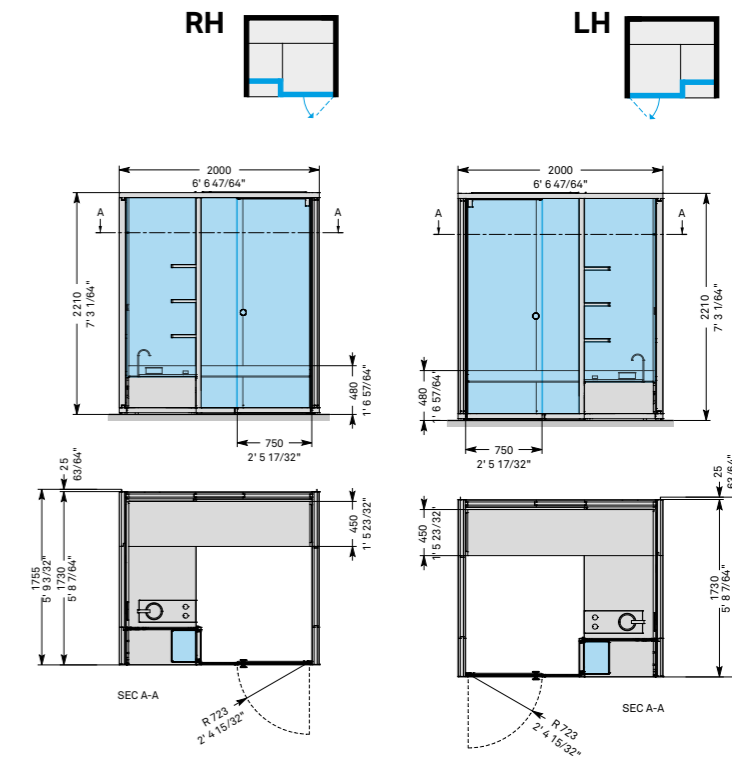

Base
Painted aluminium:
Bronze

BodyLove

10 **BodyLove SH Front**
cm 393 x 176 x 221 h
12' 10 23/32" x 5' 9 19/64" x 7' 3 1/64" h

20 **BodyLove SH Side**
cm 366 x 203 x 221 h
12' 0 3/32" x 6' 7 59/64" x 7' 3 1/64" h

32 **BodyLove S**
cm 200 x 176 x 221 h
6' 6 47/64" x 5' 9 19/64" x 7' 3 1/64" h

40 **BodyLove H**
cm 200 x 176 x 221 h
6' 6 47/64" x 5' 9 19/64" x 7' 3 1/64" h

32 **Panelling BodyLove**

34 **BodyLove Custom made**