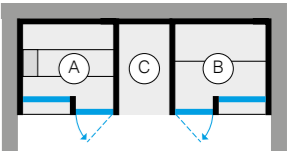

* With lower room heights the roof is assembled from the inside: 8% INCREASE ON THE LIST PRICE

Yoku SPA Shelf

Configurations: 240Vac 1Ph 60Hz

[Technical card download](#)

YOKU SPA SHELF - NICHE

INTERIOR SAUNA (A)		INTERIOR HAMMAM (B)	
OUTSIDE WALLS ON VIEW (C)		INTERIOR SHOWER (D)	
Heat-treated aspen wood	Calacatta Gold Extra	YU 70 11 0001	\$ 92,350.00
Dark heat-treated wood	Fior di Bosco Tortora	YU 70 22 0001	\$ 94,885.00
Canaletto walnut	Calacatta Gold Extra	YU 70 31 0001	\$ 102,015.00
	Fior di Bosco Tortora	YU 70 32 0001	\$ 102,015.00