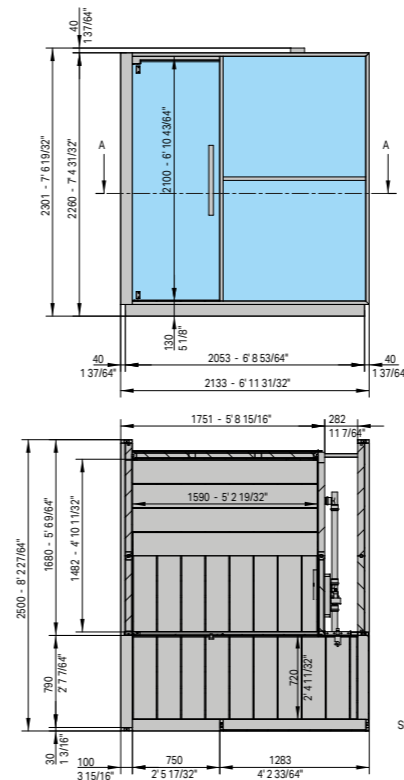

Logica H

3-4

CUSTOM MADE

For Logica H made-to-measure: see the form on page 112

or contact Perfect Wellness Group: ph. 917-671-0300 contact@perfectwellnessgroup.com www.perfectwellnessgroup.com

DIMENSIONS

cm 214 x 250 x 226 h
7' 1/4" x 8' 2 27/64" x 7' 4 31/32" h