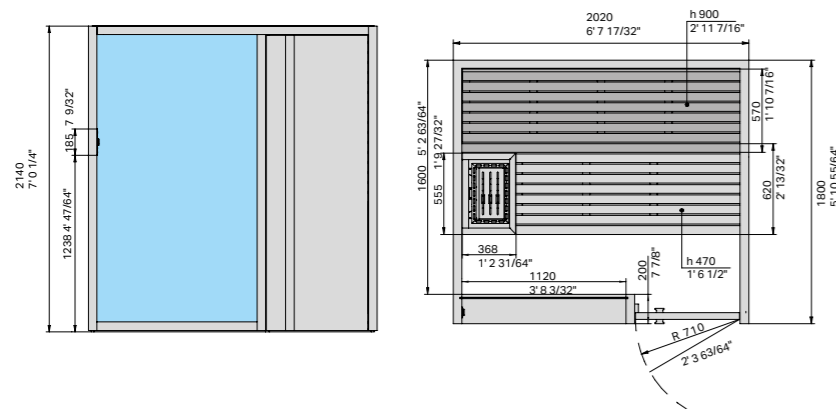

Yoku S Door 80

4-5

YOKU S DOOR 80 RIGHT DOOR

208Vac 3Ph 60Hz	Heat-Treated Aspen	Cod: SK 70 20 0009	$ 35,210.00
240Vac 1Ph 60Hz	Heat-Treated Aspen	Cod: SU 70 20 0009	$ 35,210.00
208Vac 3Ph 60Hz	Dark Heat-Treated Wood	Cod: SK 70 20 0011	$ 37,515.00
240Vac 1Ph 60Hz	Dark Heat-Treated Wood	Cod: SU 70 20 0011	$ 37,515.00
208Vac 3Ph 60Hz	Canaletto Walnut	Cod: SK 70 20 0007	$ 46,895.00
240Vac 1Ph 60Hz	Canaletto Walnut	Cod: SU 70 20 0007	$ 46,895.00

YOKU S DOOR 80 LEFT DOOR

208Vac 3Ph 60Hz	Heat-Treated Aspen	Cod: SK 70 20 0010	$ 35,210.00
240Vac 1Ph 60Hz	Heat-Treated Aspen	Cod: SU 70 20 0010	$ 35,210.00
208Vac 3Ph 60Hz	Dark Heat-Treated Wood	Cod: SK 70 20 0012	$ 37,515.00
240Vac 1Ph 60Hz	Dark Heat-Treated Wood	Cod: SU 70 20 0012	$ 37,515.00
208Vac 3Ph 60Hz	Canaletto Walnut	Cod: SK 70 20 0008	$ 46,895.00
240Vac 1Ph 60Hz	Canaletto Walnut	Cod: SU 70 20 0008	$ 46,895.00

DIMENSIONS

cm 202 x 180 x 214 h
6' 7 17/32" x 5' 10 55/64" x 7' 0 1/4" h

FINNISH SAUNA ABSORBED POWER

8 kW max - 208Vac 1Ph 60Hz
240Vac 1 Ph 60Hz

MATERIALS

Outside/Inside/Fittings:
Heat-treated aspen wood, Dark heat-treated wood,
Canaletto walnut
5/16" clear tempered glass

FEATURES/COMPONENTS

- > Lighting with led white light, 3.000 K
- > Heater with stones
- > Control panel with brushed steel finish
- > Automatic energy-saving function
- > Electrical system with protected cable ducts
- > Benches
- > Protective grille for heater
- > Wooden bucket and ladle
- > Hourglass

Options

Colour therapy

The LED RGB lighting replaces the standard white light, 3.000 K LED mood lighting in both spaces.

Cod: ME 50 00 0042 $ 1,800.00

Double Mood Light

LED mood lighting in both spaces, 2.200-2.400 K

Cod: AE 10 00 0116 $ 2,215.00

ECC - Effe Comfort Control

The product can be remotely controlled by downloading the EFFE ECC app onto a smartphone or tablet.

[more information](#)

Cod: ME 21 00 0084 $ 1,035.00

ESS - Effe Sound System

Device with Bluetooth connection for listening to music inside the sauna.

[More information](#)

Cod: AE 10 00 0133 $ 2,100.00

Headrest / Backrest Yoku

Cod: AS 30 00 0045 Heat-treated aspen wood $ 535.00

Cod: AS 30 00 0046 Dark Heat-treated wood $ 670.00

Cod: AS 30 00 0047 Canaletto walnut $ 770.00

Floor platforms sauna right door

Cod: AS 20 00 0466 Heat-treated aspen wood $ 650.00

Cod: AS 20 00 0467 Dark Heat-treated wood $ 850.00

Cod: AS 20 00 0468 Canaletto walnut $ 1,230.00

Floor platforms sauna left door

Cod: AS 20 00 0469 Heat-treated aspen wood $ 650.00

Cod: AS 20 00 0470 Dark Heat-treated wood $ 850.00

Cod: AS 20 00 0471 Canaletto walnut $ 1,230.00

Set of hinges and bronze glass panels

Bronze glass panels and hinges with satin stainless steel and PVD finish, which replace the standard clear glass panels and hinges with a brushed finish.

Cod: SE 93 00 0397 $ 1,305.00

Multifunctional Home-Automation Device

Enables the product to be connected to and integrated with home-automation systems (power pack included). One per room required.

Cod: ME 99 00 0421 $ 1,100.00

Padding kit Heat-treated aspen