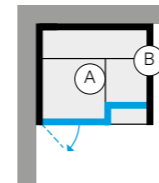

Configurations: 208Vac 1Ph 60Hz

BODYLOVE H - NICHE

INTERIOR (A)	OUTSIDE WALLS ON VIEW (B)		
Champagne grès	-	BK 30 01 0001	$ 65,140.00
Smooth glass	-	BK 30 03 0001	$ 71,900.00
Fluted glass	-	BK 30 04 0001	$ 74,470.00
Can be covered	-	BK 30 05 0001	$ 57,420.00

BODYLOVE H - RIGHT-HAND CORNER

INTERIOR (A)	OUTSIDE WALLS ON VIEW (B)		
Champagne grès	Champagne grès	BK 30 01 0002	$ 67,555.00
	Mirror	BK 30 01 0003	$ 66,910.00
Smooth glass	Smooth glass	BK 30 03 0002	$ 76,400.00
	Mirror	BK 30 03 0003	$ 73,505.00
Fluted glass	Smooth glass	BK 30 04 0002	$ 79,135.00
	Mirror	BK 30 04 0003	$ 76,080.00
Can be covered	Can be covered	BK 30 05 0002	$ 57,420.00

BODYLOVE H - LEFT-HAND CORNER

INTERIOR (A)	OUTSIDE WALLS ON VIEW (B)		
Champagne grès	Champagne grès	BK 30 01 0004	$ 67,555.00
	Mirror	BK 30 01 0005	$ 66,910.00
Smooth glass	Smooth glass	BK 30 03 0004	$ 76,400.00
	Mirror	BK 30 03 0005	$ 73,505.00
Fluted glass	Smooth glass	BK 30 04 0004	$ 79,135.00
	Mirror	BK 30 04 0005	$ 76,080.00
Can be covered	Can be covered	BK 30 05 0003	$ 57,420.00

BODYLOVE H - PENINSULA

INTERIOR (A)	OUTSIDE WALLS ON VIEW (B)		
Champagne grès	Champagne grès	BK 30 01 0006	$ 69,805.00
	Mirror	BK 30 01 0007	$ 68,520.00
Smooth glass	Smooth glass	BK 30 03 0006	$ 81,065.00
	Mirror	BK 30 03 0007	$ 75,115.00
Fluted glass	Smooth glass	BK 30 04 0006	$ 83,800.00
	Mirror	BK 30 04 0007	$ 77,690.00
Can be covered	Can be covered	BK 30 05 0004	$ 57,420.00

Technical card download