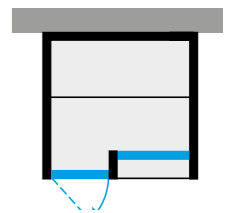

YOKU H GLASS - PENINSULA

OUTSIDE WALLS ON VIEW		INTERIOR HAMMAM	
Heat-treated aspen wood	Calacatta Gold Extra	YU 50 11 0004	$ 48,840.00
Dark heat-treated wood	Fior di Bosco Tortora	YU 50 22 0004	$ 50,485.00
Canaletto walnut	Calacatta Gold Extra	YU 50 31 0004	$ 54,365.00
	Fior di Bosco Tortora	YU 50 32 0004	$ 54,365.00