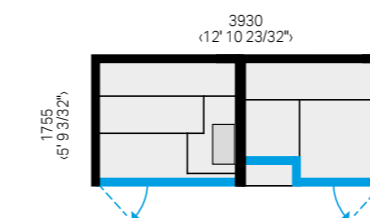

BodyLove SH

3-4

BODYLOVE SH - CONFIGURATION FRONT