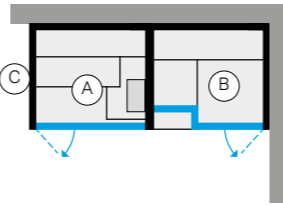

BODYLOVE SH FRONT - RIGHT-HAND CORNER

	INTERIOR SAUNA (A)	INTERIOR HAMMAM (B)	OUTSIDE WALLS ON VIEW (C)	
Hemlock	Champagne grès	Smooth Canadian hemlock	BU 40 11 0002	$ 97,955.00
		Mirror	BU 40 11 0003	$ 98,920.00
	Smooth glass	Smooth Canadian hemlock	BU 40 13 0002	$ 102,455.00
		Mirror	BU 40 13 0003	$ 103,260.00
	Fluted glass	Smooth Canadian hemlock	BU 40 14 0002	$ 108,085.00
		Mirror	BU 40 14 0003	$ 108,730.00
	Can be covered	Can be covered	BU 40 15 0002	$ 89,430.00

BODYLOVE SH FRONT - LEFT-HAND CORNER

	INTERIOR SAUNA (A)	INTERIOR HAMMAM (B)	OUTSIDE WALLS ON VIEW (C)	
Hemlock	Champagne grès	Champagne grès	BU 40 11 0004	$ 99,560.00
		Mirror	BU 40 11 0005	$ 98,920.00
	Smooth glass	Smooth glass	BU 40 13 0004	$ 106,155.00
		Mirror	BU 40 13 0005	$ 103,260.00
	Fluted glass	Smooth glass	BU 40 14 0004	$ 111,945.00
		Mirror	BU 40 14 0005	$ 108,730.00
	Can be covered	Can be covered	BU 40 15 0003	$ 89,430.00

BODYLOVE SH FRONT - PENINSULA

	INTERIOR SAUNA (A)	INTERIOR HAMMAM (B)	OUTSIDE WALLS ON VIEW (C)	
Hemlock	Champagne grès	Smooth Canadian heml,+Champ. grès	BU 40 11 0006	$ 100,365.00
		Mirror	BU 40 11 0007	$ 100,525.00
	Smooth glass	Smooth Canadian heml,+Smooth glass	BU 40 13 0006	$ 107,120.00
		Mirror	BU 40 13 0007	$ 104,870.00
	Fluted glass	Smooth Canadian hem,+Smooth glass	BU 40 14 0006	$ 112,590.00
		Mirror	BU 40 14 0007	$ 110,340.00
Can be covered	Can be covered	BU 40 15 0004	$ 89,430.00	

Technical card download