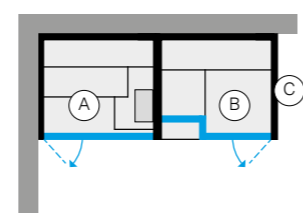

BODYLOVE SH FRONT - RIGHT-HAND CORNER

INTERIOR SAUNA (A)	INTERIOR HAMMAM (B)	OUTSIDE WALLS ON VIEW (C)		
	Champagne grès	Smooth Dark Heat Treated Wood	BU 40 21 0002	$ 104,870.00
		Mirror	BU 40 21 0003	$ 104,385.00
Dark Heat-treated wood	Smooth glass	Smooth Dark Heat Treated Wood	BU 40 23 0002	$ 110,340.00
		Mirror	BU 40 23 0003	$ 109,855.00
	Fluted glass	Smooth Dark Heat Treated Wood	BU 40 24 0002	$ 115,970.00
		Mirror	BU 40 24 0003	$ 115,325.00
	Can be covered	Can be covered	BU 40 25 0002	$ 93,770.00

BODYLOVE SH FRONT - LEFT-HAND CORNER

INTERIOR SAUNA (A)	INTERIOR HAMMAM (B)	OUTSIDE WALLS ON VIEW (C)		
	Champagne grès	Champagne grès	BU 40 21 0004	$ 105,030.00
		Mirror	BU 40 21 0005	$ 104,385.00
Dark Heat-treated wood	Smooth glass	Smooth glass	BU 40 23 0004	$ 112,910.00
		Mirror	BU 40 23 0005	$ 109,855.00
	Fluted glass	Smooth glass	BU 40 24 0004	$ 118,380.00
		Mirror	BU 40 24 0005	$ 115,325.00
	Can be covered	Can be covered	BU 40 25 0003	$ 93,770.00

BODYLOVE SH FRONT - PENINSULA

INTERIOR SAUNA (A)	INTERIOR HAMMAM (B)	OUTSIDE WALLS ON VIEW (C)		
	Champagne grès	Smooth Dark H,T,Wood+Champ, grès	BU 40 21 0006	$ 107,280.00
		Mirror	BU 40 21 0007	$ 106,155.00
Dark Heat-treated wood	Smooth glass	Smooth Dark H,T,Wood+Champ, glass	BU 40 23 0006	$ 115,000.00
		Mirror	BU 40 23 0007	$ 111,465.00
	Fluted glass	Smooth Dark H,T,Wood+Champ, glass	BU 40 24 0006	$ 120,630.00
		Mirror	BU 40 24 0007	$ 117,095.00
	Can be covered	Can be covered	BU 40 25 0004	$ 93,770.00

Technical card download