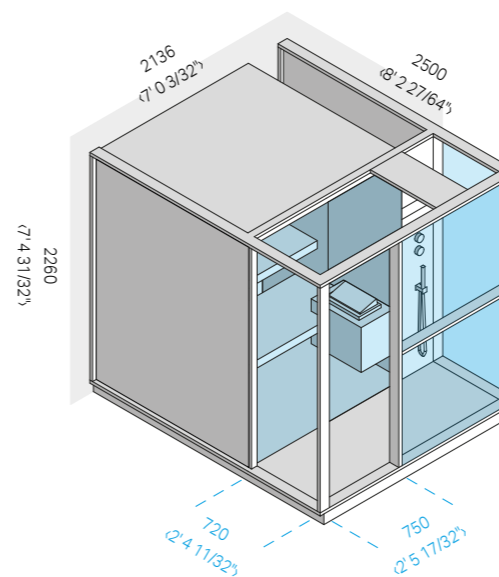

Logica S

3-4

CUSTOM MADE

For Logica S made-to-measure: see the form on page 112

or contact Perfect Wellness Group:
ph. 917-671-0300
contact@perfectwellnessgroup.com
www.perfectwellnessgroup.com

DIMENSIONS

cm 214 x 250 x 226 h
7' 1/4" x 8' 2 27/64" x 7' 4 31/32" h

ABSORBED POWER

6,0 kW max
208Vac 1Ph 60Hz - 240Vac 1Ph 60Hz

SAUNA MATERIALS

Inside and fittings: Canadian hemlock
Doors in 5/16" tempered glass
Platform: 1 1/2" laminated gres porcelain fitted to 19/32" tempered glass

SHOWER MATERIALS

Platform: 1 1/2" laminated gres porcelain fitted to 19/32" tempered glass

FEATURES/COMPONENTS

Sauna includes:

- > Wooden benches
- > Heater with stones
- > Touch control panel
- > Automatic energy saving function
- > Bucket built into the lower bench
- > Wooden ladle
- > Hourglass
- > Electrical system with protected cable ducts
- > Lighting system with LED RGB colour therapy 5 fixed colours and 4 dynamic cycles and white light

Shower includes:

- > Mixer tap with flow regulator and diverter
- > Ceiling mounted anti-scale shower head
- > Hand-held shower head