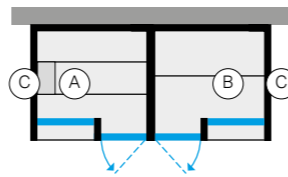

YOKU SH SHELF - PENINSULA

INTERIOR SAUNA (A)	INTERIOR HAMMAM (B)		
OUTSIDE WALLS ON VIEW (C)			
Heat-treated aspen wood	Calacatta Gold Extra	YK 10 11 0004	$ 67,165.00
Dark heat-treated wood	Fior di Bosco Tortora	YK 10 22 0004	$ 69,225.00
Canaletto walnut	Calacatta Gold Extra	YK 10 31 0004	$ 76,830.00
	Fior di Bosco Tortora	YK 10 32 0004	$ 76,830.00