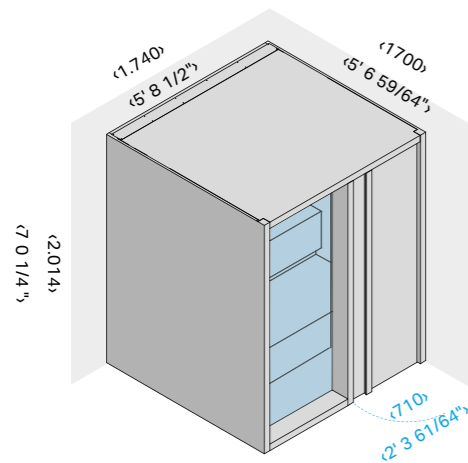

Yoku S Door 60

4-5

DIMENSIONS

cm 174 x 170 x 214 h
5' 8 1/2" x 5' 6 59/64" x 7' 0 1/4" h

FINNISH SAUNA ABSORBED POWER

6 kW max - 208Vac 3Ph 60Hz - 240Vac 1 Ph 60Hz

MATERIALS

Outside/Inside/Fittings:
Heat-treated aspen wood, Dark heat-treated wood,
Canaletto walnut
5/16" clear tempered glass

FEATURES/COMPONENTS

- > Lighting with led white light, 3.000 K
- > Heater with stones
- > Control panel with brushed steel finish
- > Automatic energy-saving function
- > Electrical system with protected cable ducts
- > Benches
- > Protective grille for heater
- > Wooden bucket and ladle
- > Hourglass

YOKU S DOOR 60 RIGHT DOOR

208Vac 3Ph 60Hz	Heat-Treated Aspen	Cod: SK 70 20 0015	$ 33,365.00
240Vac 1Ph 60Hz	Heat-Treated Aspen	Cod: SU 70 20 0015	$ 33,365.00
208Vac 3Ph 60Hz	Dark Heat-Treated Wood	Cod: SK 70 20 0017	$ 35,210.00
240Vac 1Ph 60Hz	Dark Heat-Treated Wood	Cod: SU 70 20 0017	$ 35,210.00
208Vac 3Ph 60Hz	Canaletto Walnut	Cod: SK 70 20 0013	$ 44,280.00
240Vac 1Ph 60Hz	Canaletto Walnut	Cod: SU 70 20 0013	$ 44,280.00

YOKU S DOOR 60 LEFT DOOR

208Vac 3Ph 60Hz	Heat-Treated Aspen	Cod: SK 70 20 0016	$ 33,365.00
240Vac 1Ph 60Hz	Heat-Treated Aspen	Cod: SU 70 20 0016	$ 33,365.00
208Vac 3Ph 60Hz	Dark Heat-Treated Wood	Cod: SK 70 20 0018	$ 35,210.00
240Vac 1Ph 60Hz	Dark Heat-Treated Wood	Cod: SU 70 20 0018	$ 35,210.00
208Vac 3Ph 60Hz	Canaletto Walnut	Cod: SK 70 20 0014	$ 44,280.00
240Vac 1Ph 60Hz	Canaletto Walnut	Cod: SU 70 20 0014	$ 44,280.00

* With lower room heights the roof is assembled from the inside:
8% INCREASE ON THE LIST PRICE

Options

Colour therapy

The LED RGB lighting replaces the standard white light, 3.000 K
LED mood lighting in both spaces.

Cod: ME 50 00 0043 $ 1,800.00

Double Mood Light

LED mood lighting in both spaces,
2.200-2.400 K

Cod: AE 10 00 0116 $ 2,215.00

ECC - Effe Comfort Control

The product can be remotely controlled by downloading the EFFE ECC app onto a smartphone or tablet.

[more information](#)

Cod: ME 21 00 0084 $ 1,035.00

ESS - Effe Sound System

Device with Bluetooth connection for listening to music inside the sauna.

[More information](#)

Cod: AE 10 00 0133 $ 2,100.00

Headrest / Backrest Yoku

Cod: AS 30 00 0045
Heat-treated aspen wood $ 535.00

Cod: AS 30 00 0046
Dark Heat-treated wood $ 670.00

Cod: AS 30 00 0047
Canaletto walnut $ 770.00

Floor platforms sauna right door

Cod: AS 20 00 0472
Heat-treated aspen wood $ 435.00

Cod: AS 20 00 0473
Dark Heat-treated wood $ 615.00

Cod: AS 20 00 0474
Canaletto walnut $ 940.00

Floor platforms sauna left door

Cod: AS 20 00 0475
Heat-treated aspen wood $ 435.00

Cod: AS 20 00 0476
Dark Heat-treated wood $ 615.00

Cod: AS 20 00 0477
Canaletto walnut $ 940.00

Set of hinges and bronze glass panels

Bronze glass panels and hinges with satin stainless steel and PVD finish, which replace the standard clear glass panels and hinges with a brushed finish.

Cod: SE 93 00 0399 $ 1,105.00

Multifunctional Home-Automation Device

Enables the product to be connected to and integrated with home-automation systems (power pack included). One per room required.