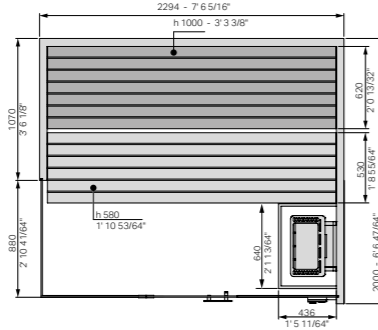

Sky Corner 105

5-6

RIGHT-HAND CORNER

LEFT-HAND CORNER

DIMENSIONS

cm 230 x 200 x 211 h
7' 6 35/64" x 6' 6 47/64" x 6' 11 5/64"

FINNISH SAUNA ABSORBED POWER

10,5 kW max - 208Vac 3Ph 60Hz - 240Vac 1 Ph 60Hz