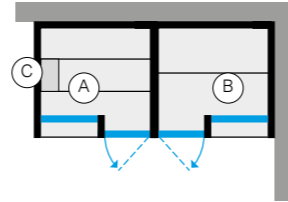

YOKU SH SHELF - RIGHT-HAND CORNER

INTERIOR SAUNA (A)	INTERIOR HAMMAM (B)		
OUTSIDE WALLS ON VIEW (C)			
Heat-treated aspen wood	Calacatta Gold Extra	YK 10 11 0002	$ 66,375.00
Dark heat-treated wood	Fior di Bosco Tortora	YK 10 22 0002	$ 69,225.00
Canaletto walnut	Calacatta Gold Extra	YK 10 31 0002	$ 75,720.00
	Fior di Bosco Tortora	YK 10 32 0002	$ 75,720.00