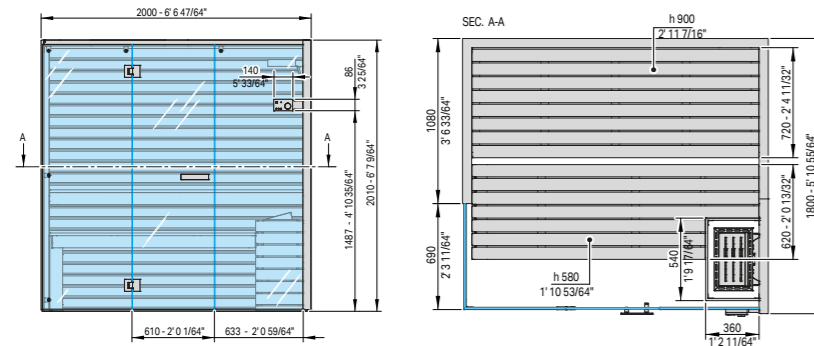

SKY CORNER 80 RIGHT-HAND CORNER

208Vac 3Ph 60Hz	Canadian Hemlock	Cod: SK 55 40 0018	$ 27,780.00
240Vac 1Ph 60Hz	Canadian Hemlock	Cod: SU 55 40 0018	$ 27,780.00
208Vac 3Ph 60Hz	Heat-Treated Aspen	Cod: SK 55 41 0018	$ 34,950.00
240Vac 1Ph 60Hz	Heat-Treated Aspen	Cod: SU 55 41 0018	$ 34,950.00

SKY CORNER 80 LEFT-HAND CORNER

208Vac 3Ph 60Hz	Canadian Hemlock	Cod: SK 55 40 0019	$ 27,780.00
240Vac 1Ph 60Hz	Canadian Hemlock	Cod: SU 55 40 0019	$ 27,780.00
208Vac 3Ph 60Hz	Heat-Treated Aspen	Cod: SK 55 41 0019	$ 34,950.00
240Vac 1Ph 60Hz	Heat-Treated Aspen	Cod: SU 55 41 0019	$ 34,950.00

* With lower room heights the roof is assembled from the inside:
8% INCREASE ON THE LIST PRICE