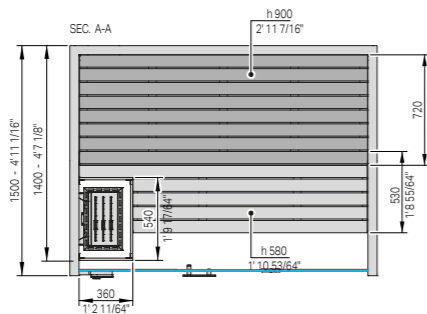

SKY 60

208Vac 3Ph 60Hz	Canadian Hemlock	Cod: SK 55 20 0014	$ 23.000.00
240Vac 1Ph 60Hz	Canadian Hemlock	Cod: SU 55 20 0014	$ 23.000.00
208Vac 3Ph 60Hz	Heat-Treated Aspen	Cod: SK 55 21 0014	$ 28.825.00
240Vac 1Ph 60Hz	Heat-Treated Aspen	Cod: SU 55 21 0014	$ 28.825.00

* With lower room heights the roof is assembled from the inside:
8% INCREASE ON THE LIST PRICE