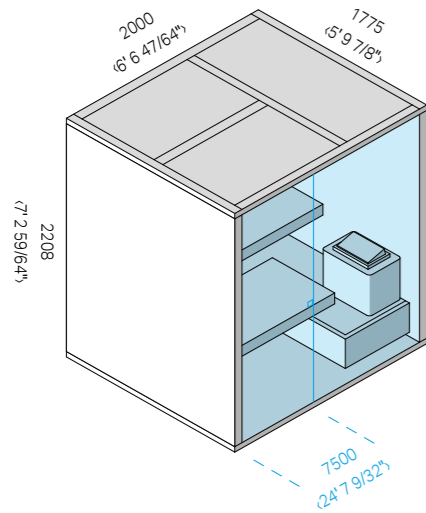

BodyLove S

3-4

**DIMENSIONS**

cm 200 x 176 x 221 h
6' 6 47/64" x 5' 9 19/64" x 7' 3 1/64" h

ABSORBED POWER

8,0 kW max
208Vac 1 Ph 60Hz - 240Vac 1 Ph 60Hz

COVERINGS

Available finishes
> Canadian hemlock
> Heat-treated wood