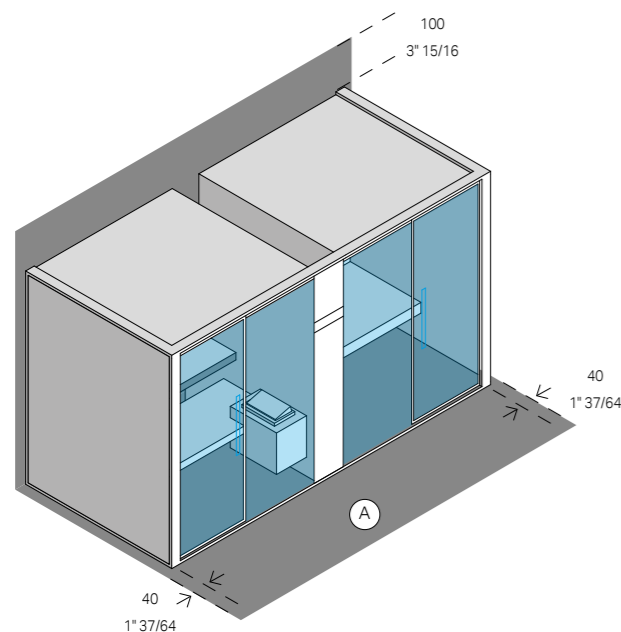

Technical information

More information: www.effe.it

(DIMENSIONS IN FEET)

The LOGICA SH FILO must be installed directly on the floor and against finished walls.

All work must be carried out by qualified personnel or by one of our After Sales Service, based on local and international standards CEI 64.8 (IEC 364 - 1). Make sure that the electric and plumbing connections have been correctly set up (water line with closing gate valve, outlet siphon, power line with suitable magnetothermal residual current device, etc.) according to the related technical specifications. Connect all piping in such a way that it may be disconnected (in the event of removal of the system for maintenance).

All Effe products are built and tested in compliance with American and Canadian standards to guarantee maximum user safety.