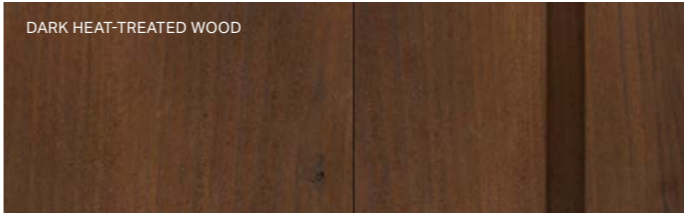

Sauna covering and outside walls on view

Hamam and shower interior covering

DARK HEAT-TREATED WOOD

SMOOTH

SLATS

DARK HEAT-TREATED WOOD

FIOR DI BOSCO TORTORA

Sauna covering and outside walls on view