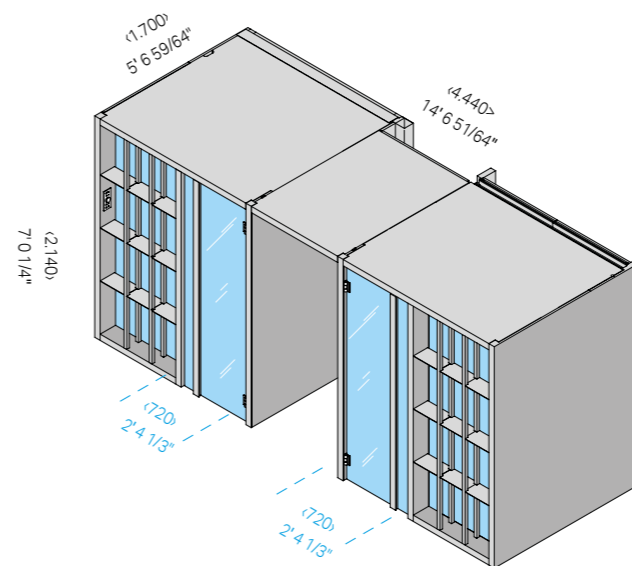

Yoku SPA Shelf

3-4

DIMENSIONS

cm 444 x 170 x 214 h
14' 6 51/64" x 5' 6 59/64" x 7' 0 1/4" h

ABSORBED POWER

10,5 kW max (6,0 kW sauna + 4,5 kW hammam)
208Vac 1Ph 60Hz - 240Vac 1Ph 60Hz

VERSIONES DISPONIBLES

- > Sauna in heat-treated aspen wood with Hammam in Calacatta Gold Extra grès porcelain
- > Sauna in heat-treated wood with Hammam in Fior di Bosco Tortora grès porcelain
- > Sauna in Canaletto walnut with Hammam in Calacatta Gold Extra or Fior di Bosco Tortora grès porcelain

MATERIALES

Sauna inside and fittings: wood
Hammam inside and fittings: Grès porcelain
Outside walls on view: wood
Doors: 8 mm clear tempered glass with polished aluminum finish hinges

FEATURES/COMPONENTS

Sauna includes:

- > Lighting with led white light, 3.000 K
- > Heater with stones
- > Control panel with brushed steel finish
- > Automatic energy-saving function
- > Electrical system with protected cable ducts
- > Wooden benches
- > Protective grille for heater
- > Wooden bucket and ladle
- > Hourglass
- > Outer shelves in pickled steel

Hammam includes:

- > Nuvola Smart Power steam generator installed outside
- > Lighting with led white light, 3.000 K
- > Benches clad in grès porcelain
- > Touch control panel
- > Outer shelves in pickled steel
- > Single control mixer tap with flexible hose and hand held shower head

Shower includes:

- > Single handle mixer with a 2-way diverter
- > Hand-held shower head with flexible tube
- > Shower head 30 cm diameter