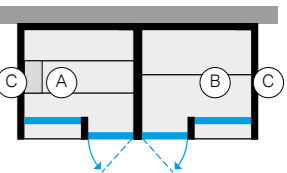

YOKU SH GLASS - PENINSULA

INTERIOR SAUNA (A)	INTERIOR HAMMAM (B)		
OUTSIDE WALLS ON VIEW (C)			
Heat-treated aspen wood	Calacatta Gold Extra	YU 30 11 0004	$ 64,790.00
Dark heat-treated wood	Fior di Bosco Tortora	YU 30 22 0004	$ 67,165.00
Canaletto walnut	Calacatta Gold Extra	YU 30 31 0004	$ 73,660.00
	Fior di Bosco Tortora	YU 30 32 0004	$ 73,660.00