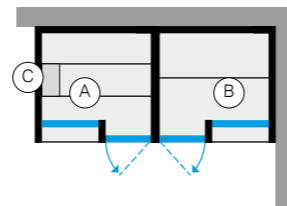

YOKU SH GLASS - RIGHT-HAND CORNER

INTERIOR SAUNA (A)	INTERIOR HAMMAM (B)		
OUTSIDE WALLS ON VIEW (C)			
Heat-treated aspen wood	Calacatta Gold Extra	YK 30 11 0002	$ 64,470.00
Dark heat-treated wood	Fior di Bosco Tortora	YK 30 22 0002	$ 66,690.00
Canaletto walnut	Calacatta Gold Extra	YK 30 31 0002	$ 73,185.00
	Fior di Bosco Tortora	YK 30 32 0002	$ 73,185.00