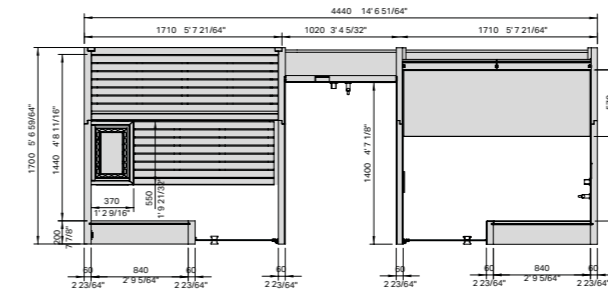

CUSTOM MADE

For Yoku SPA Door made-to-measure:
see the form on page 144

or contact Perfect Wellness Group:
ph. 917-671-0300
contact@perfectwellnessgroup.com
www.perfectwellnessgroup.com