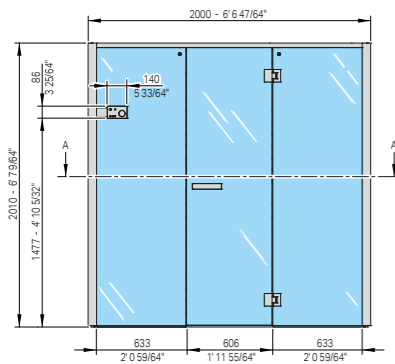

SKY 60

208Vac 3Ph 60Hz	Canadian Hemlock	Cod: SK 55 20 0014	$ 23.000.00
240Vac 1Ph 60Hz	Canadian Hemlock	Cod: SU 55 20 0014	$ 23.000.00
208Vac 3Ph 60Hz	Heat-Treated Aspen	Cod: SK 55 21 0014	$ 28.825.00
240Vac 1Ph 60Hz	Heat-Treated Aspen	Cod: SU 55 21 0014	$ 28.825.00

* With lower room heights the roof is assembled from the inside:
8% INCREASE ON THE LIST PRICE