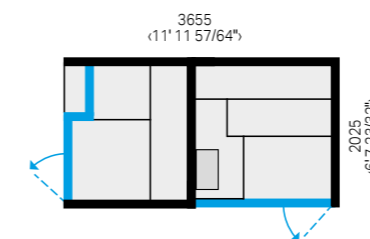

BODYLOVE SH - CONFIGURATION SIDE

DIMENSIONS CONFIGURATION FRONT

cm 393 x 176 x 221 h
12' 10 23/32" x 5' 9 19/64" x 7' 3 1/64" h

DIMENSIONS CONFIGURATION SIDE

cm 365 x 202 x 221 h
12' 0 3/32" x 6' 7 59/64" x 7' 3 1/64" h