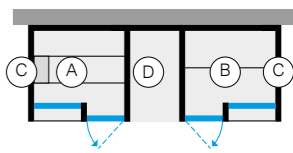

YOKU SPA DOOR - PENINSULA

INTERIOR SAUNA (A)		INTERIOR HAMMAM (B)	
OUTSIDE WALLS ON VIEW (C)		INTERIOR SHOWER (D)	
Heat-treated aspen wood	Calacatta Gold Extra	YU 80 11 0004	$ 92,035.00
Dark heat-treated wood	Fior di Bosco Tortora	YU 80 22 0004	$ 94,410.00
Canaletto walnut	Calacatta Gold Extra	YU 80 31 0004	$ 101,695.00
	Fior di Bosco Tortora	YU 80 32 0004	$ 101,695.00