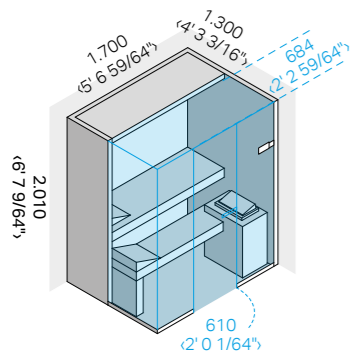

Sky Corner 45

2-3

[Technical card download](#)

RIGHT-HAND CORNER