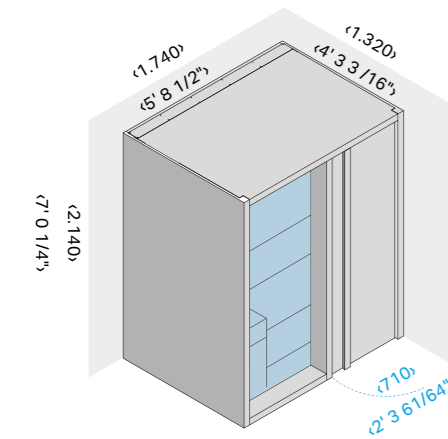

Yoku S Door 45

4-5

DIMENSIONS

cm 174 x 132 x 214 h
5' 8 1/2" x 4' 3 31/32" x 7' 0 1/4" h

FINNISH SAUNA ABSORBED POWER

6 kW max - 208Vac 3Ph 60Hz - 240Vac 1 Ph 60Hz

MATERIALS

Outside/Inside/Fittings:
Heat-treated aspen wood, Dark heat-treated wood,
Canaletto walnut
5/16" clear tempered glass

FEATURES/COMPONENTS

- > Lighting with led white light, 3.000 K
- > Heater with stones
- > Control panel with brushed steel finish
- > Automatic energy-saving function
- > Electrical system with protected cable ducts
- > Benches
- > Protective grille for heater
- > Wooden bucket and ladle
- > Hourglass

YOKU S DOOR 45 RIGHT DOOR

208Vac 3Ph 60Hz	Heat-Treated Aspen	Cod: SK 70 20 0021	$ 32,595.00
240Vac 1Ph 60Hz	Heat-Treated Aspen	Cod: SU 70 20 0021	$ 32,595.00
208Vac 3Ph 60Hz	Dark Heat-Treated Wood	Cod: SK 70 20 0023	$ 34,595.00
240Vac 1Ph 60Hz	Dark Heat-Treated Wood	Cod: SU 70 20 0023	$ 34,595.00
208Vac 3Ph 60Hz	Canaletto Walnut	Cod: SK 70 20 0019	$ 43,050.00
240Vac 1Ph 60Hz	Canaletto Walnut	Cod: SU 70 20 0019	$ 43,050.00

YOKU S DOOR 45 LEFT DOOR

208Vac 3Ph 60Hz	Heat-Treated Aspen	Cod: SK 70 20 0022	$ 32,595.00
240Vac 1Ph 60Hz	Heat-Treated Aspen	Cod: SU 70 20 0022	$ 32,595.00
208Vac 3Ph 60Hz	Dark Heat-Treated Wood	Cod: SK 70 20 0024	$ 34,595.00
240Vac 1Ph 60Hz	Dark Heat-Treated Wood	Cod: SU 70 20 0024	$ 34,595.00
208Vac 3Ph 60Hz	Canaletto Walnut	Cod: SK 70 20 0020	$ 43,050.00
240Vac 1Ph 60Hz	Canaletto Walnut	Cod: SU 70 20 0020	$ 43,050.00

* With lower room heights the roof is assembled from the inside:
8% INCREASE ON THE LIST PRICE

Options

Colour therapy

The LED RGB lighting replaces the standard white light, 3.000 K
LED mood lighting in both spaces.

Cod: ME 50 00 0043 $ 1,800.00

Double Mood Light

LED mood lighting in both spaces,
2.200-2.400 K

Cod: AE 10 00 0116 $ 2,215.00

ECC - Effe Comfort Control

The product can be remotely controlled by downloading the EFFE ECC app onto a smartphone or tablet.

[more information](#)

Cod: ME 21 00 0084 $ 1,035.00

ESS - Effe Sound System

Device with Bluetooth connection for listening to music inside the sauna.

[More information](#)

Cod: AE 10 00 0133 $ 2,100.00

Headrest / Backrest Yoku

Cod: AS 30 00 0045
Heat-treated aspen wood $ 535.00

Cod: AS 30 00 0046
Dark Heat-treated wood $ 670.00

Cod: AS 30 00 0047
Canaletto walnut $ 770.00

Floor platforms sauna right door

Cod: AS 20 00 0478
Heat-treated aspen wood $ 310.00

Cod: AS 20 00 0479
Dark Heat-treated wood $ 420.00

Cod: AS 20 00 0480
Canaletto walnut $ 615.00

Floor platforms sauna left door

Cod: AS 20 00 0481
Heat-treated aspen wood $ 310.00

Cod: AS 20 00 0482
Dark Heat-treated wood $ 420.00

Cod: AS 20 00 0483
Canaletto walnut $ 615.00

Set of hinges and bronze glass panels

Bronze glass panels and hinges with satin stainless steel and PVD finish, which replace the standard clear glass panels and hinges with a brushed finish.

Cod: SE 93 00 0399 $ 1,105.00

Multifunctional Home-Automation Device

Enables the product to be connected to and integrated with home-automation systems (power pack included). One per room required.