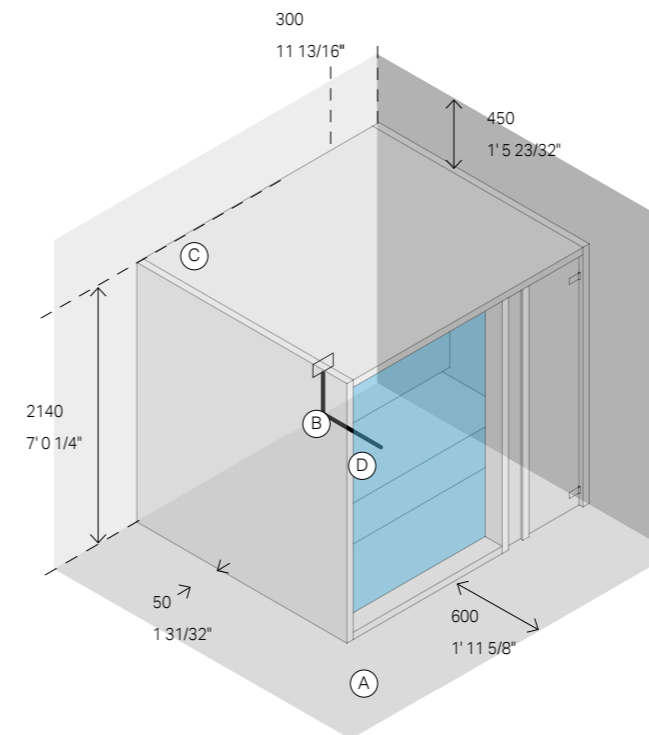

Cod: TM 00 00 00674 \$ 750.00

Yoku S Door

Marco Williams Fagioli Design

Technical information

More information: www.effe.it

(DIMENSIONS IN FEET)

(A) Space required around the sauna for easy assembly. If a smaller area is available, please contact the manufacturer.