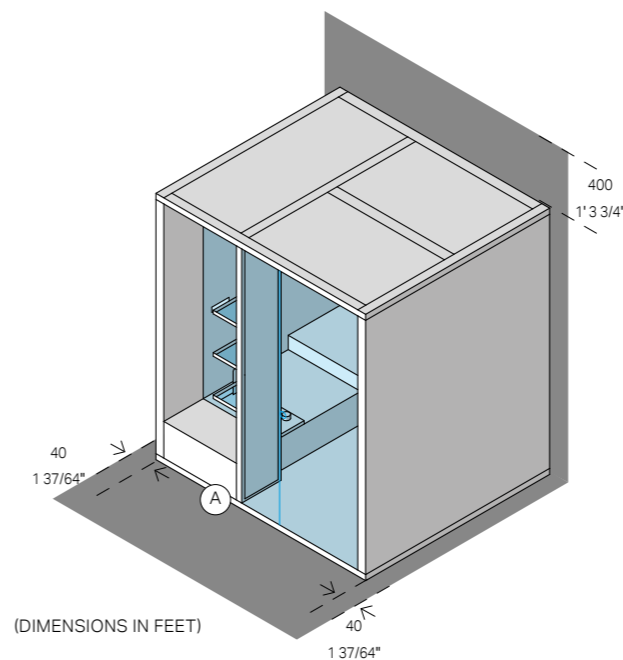

BodyLove H

Technical information

More information: www.effe.it

A
Space required around the product for easy assembly. If a smaller area is available, please contact the manufacturer.

The BODYLOVE H must be installed directly on the floor and against finished walls.

All work must be carried out by qualified personnel or by one of our After Sales Service, based on local and international standards CEI 64,8 (IEC 364 – 1). Make sure that the electric and plumbing connections have been correctly set up (water line with closing gate valve, outlet siphon, power line with suitable magnetothermal residual current device, etc.) according to the related technical specifications. Connect all piping in such a way that it may be disconnected (in the event of removal of the system for maintenance).

All EFFE products are built and tested in compliance with American and Canadian standards to guarantee maximum user safety.

SAUNA UNIT

BodyLove Hammam	kW	Volt	Amps	Wire Size (AWG)	Water Usage Gallons/h
	7	208V 1Ph 60Hz	32,5	8	2,9
		240V 1Ph 60Hz	29,20