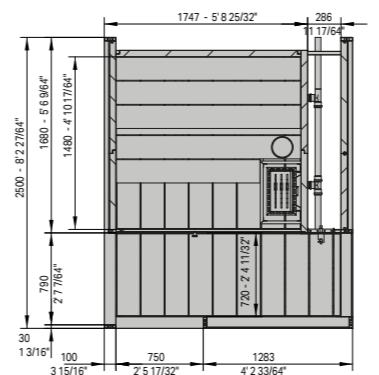

Logica S

3-4

CUSTOM MADE

For Logica S made-to-measure: see the form on page 112

or contact Perfect Wellness Group:
ph. 917-671-0300
contact@perfectwellnessgroup.com
www.perfectwellnessgroup.com

DIMENSIONS

cm 214 x 250 x 226 h
7' 1/4" x 8' 2 27/64" x 7' 4 31/32" h

ABSORBED POWER

6,0 kW max
208Vac 1Ph 60Hz - 240Vac 1Ph 60Hz

SAUNA MATERIALS

Inside and fittings: Canadian hemlock
Doors in 5/16" tempered glass
Platform: 1 1/2" laminated gres porcelain fitted to 19/32" tempered glass

SHOWER MATERIALS

Platform: 1 1/2" laminated gres porcelain fitted to 19/32" tempered glass

FEATURES/COMPONENTS

Sauna includes:

- > Wooden benches
- > Heater with stones
- > Touch control panel
- > Automatic energy saving function
- > Bucket built into the lower bench
- > Wooden ladle
- > Hourglass
- > Electrical system with protected cable ducts
- > Lighting system with LED RGB colour therapy 5 fixed colours and 4 dynamic cycles and white light

Shower includes:

- > Mixer tap with flow regulator and diverter
- > Ceiling mounted anti-scale shower head
- > Hand-held shower head