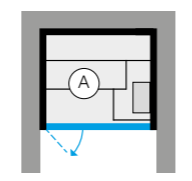

Configurations: 240Vac 1Ph 60Hz

BODYLOVE S - NICHE

INTERIOR (A)	OUTSIDE WALLS ON VIEW (B)		
Hemlock	-	BU 20 10 0001	$ 43,105.00
Dark Heat-treated wood	-	BU 20 20 0001	$ 49,865.00

BODYLOVE S - RIGHT-HAND CORNER

INTERIOR (A)	OUTSIDE WALLS ON VIEW (B)		
Hemlock	Smooth Canadian hemlock	BU 20 10 0002	$ 43,910.00
	Mirror	BU 20 10 0003	$ 44,715.00
Dark Heat-treated wood	Smooth Dark Heat-treated wood	BU 20 20 0002	$ 51,955.00
	Mirror	BU 20 20 0003	$ 51,470.00

BODYLOVE S - LEFT-HAND CORNER

INTERIOR (A)	OUTSIDE WALLS ON VIEW (B)		
Hemlock	Smooth Canadian hemlock	BU 20 10 0004	$ 43,910.00
	Mirror	BU 20 10 0005	$ 44,715.00
Dark Heat-treated wood	Smooth Dark Heat-treated wood	BU 20 20 0004	$ 51,955.00
	Mirror	BU 20 20 0005	$ 51,470.00

BODYLOVE S - PENINSULA

INTERIOR (A)	OUTSIDE WALLS ON VIEW (B)		
Hemlock	Smooth Canadian hemlock	BU 20 10 0006	$ 44,875.00
	Mirror	BU 20 10 0007	$ 46,485.00
Dark Heat-treated wood	Smooth Dark Heat-treated wood	BU 20 20 0006	$ 54,205.00
	Mirror	BU 20 20 0007	$ 53,080.00

Technical card download