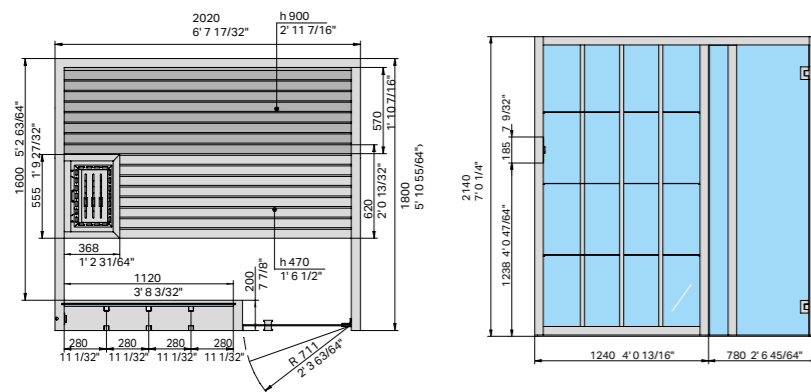

Yoku S Shelf 80

4-5

DIMENSIONS

cm 202 x 180 x 214 h
6' 7 17/32" x 5' 10 55/64" x 7' 0 1/4" h

FINNISH SAUNA ABSORBED POWER

8 kW max - 208Vac 3Ph 60Hz - 240Vac 1 Ph 60Hz

MATERIALS

Outside/Inside/Fittings:
Heat-treated aspen wood, Dark heat-treated wood,
Canaletto walnut
5/16" clear tempered glass

FEATURES/COMPONENTS

- > Lighting with led white light, 3.000 K
- > Heater with stones
- > Control panel with brushed steel finish
- > Automatic energy-saving function
- > Electrical system with protected cable ducts
- > Benches
- > Protective grille for heater
- > Wooden bucket and ladle
- > Hourglass
- > Outer shelves in pickled steel

YOKU S SHELF 80 RIGHT DOOR

208Vac 3Ph 60Hz	Heat-Treated Aspen	Cod: SK 70 10 0009	$ 36,595.00
240Vac 1Ph 60Hz	Heat-Treated Aspen	Cod: SU 70 10 0009	$ 36,595.00
208Vac 3Ph 60Hz	Dark Heat-Treated Wood	Cod: SK 70 10 0011	$ 39,515.00
240Vac 1Ph 60Hz	Dark Heat-Treated Wood	Cod: SU 70 10 0011	$ 39,515.00
208Vac 3Ph 60Hz	Canaletto Walnut	Cod: SK 70 10 0007	$ 49,200.00
240Vac 1Ph 60Hz	Canaletto Walnut	Cod: SU 70 10 0007	$ 49,200.00

YOKU S SHELF 80 LEFT DOOR

208Vac 3Ph 60Hz	Heat-Treated Aspen	Cod: SK 70 10 0010	$ 36,595.00
240Vac 1Ph 60Hz	Heat-Treated Aspen	Cod: SU 70 10 0010	$ 36,595.00
208Vac 3Ph 60Hz	Dark Heat-Treated Wood	Cod: SK 70 10 0012	$ 39,515.00
240Vac 1Ph 60Hz	Dark Heat-Treated Wood	Cod: SU 70 10 0012	$ 39,515.00
208Vac 3Ph 60Hz	Canaletto Walnut	Cod: SK 70 10 0008	$ 49,200.00
240Vac 1Ph 60Hz	Canaletto Walnut	Cod: SU 70 10 0008	$ 49,200.00

* With lower room heights the roof is assembled from the inside:
8% INCREASE ON THE LIST PRICE

Options

Colour therapy

The LED RGB lighting replaces the standard white light, 3.000 K
LED mood lighting in both spaces.

Cod: ME 50 00 0042 $ 1,800.00

Double Mood Light

LED mood lighting in both spaces,
2.200-2.400 K

Cod: AE 10 00 0116 $ 2,215.00

ECC - Effe Comfort Control

The product can be remotely controlled by downloading the EFFE ECC app onto a smartphone or tablet.

[more information](#)

Cod: ME 21 00 0084 $ 1,035.00

ESS - Effe Sound System

Device with Bluetooth connection for listening to music inside the sauna.

[More information](#)

Cod: AE 10 00 0133 $ 2,100.00

Headrest / Backrest Yoku

Cod: AS 30 00 0045	Heat-treated aspen wood	$ 535.00
Cod: AS 30 00 0046	Dark Heat-treated wood	$ 670.00
Cod: AS 30 00 0047	Canaletto walnut	$ 770.00

Floor platforms sauna right door

Cod: AS 20 00 0442	Heat-treated aspen wood	$ 650.00
Cod: AS 20 00 0444	Dark Heat-treated wood	$ 850.00
Cod: AS 20 00 0446	Canaletto walnut	$ 1,230.00

Floor platforms sauna left door

Cod: AS 20 00 0443	Heat-treated aspen wood	$ 650.00
Cod: AS 20 00 0445	Dark Heat-treated wood	$ 850.00
Cod: AS 20 00 0447	Canaletto walnut	$ 1,230.00

Set of hinges and bronze glass panels

Bronze glass panels and hinges with satin stainless steel and PVD finish, which replace the standard clear glass panels and hinges with a brushed finish.

Cod: SE 93 00 0396 $ 1,620.00

Multifunctional Home-Automation Device