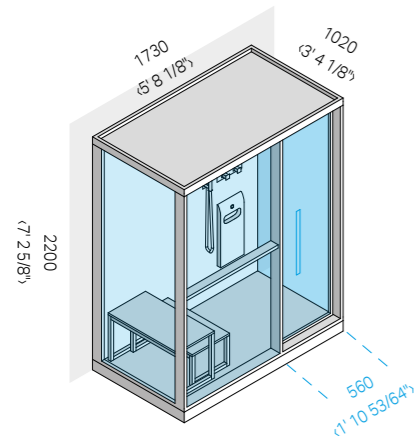

H Large

2

(DIMENSIONS IN FEET)

DIMENSIONS

cm 173 x 102 x 220 h
5' 8 7/64" x 3' 4 5/32" x 7' 2 5/8" h

ABSORBED POWER

4,5 kW max
208Vac 1Ph 60Hz - 240Vac 1 Ph 60Hz

HAMMAM MATERIALS - SHOWER

Inside and fittings: 1 1/2" laminated gres porcelain
Doors in 5/16" tempered glass
Platform: 1 1/2" laminated gres porcelain fitted to 19/32" tempered glass

FEATURES/COMPONENTS

Hamмам includes:

- > Aquasteam 45
- > Benches: 1 1/2" laminated gres porcelain fitted to 19/32" tempered glass
- > Lighting system with LED RGB colour therapy 5 fixed colours and 4 dynamic cycles and white light

Shower includes:

- > Thermostatic mixer with 3-way diverter
- > Hand-held shower head
- > 1' 4 17/32" x 1' 4 17/32" ceiling-mounted shower head with rain and nebuliser functions