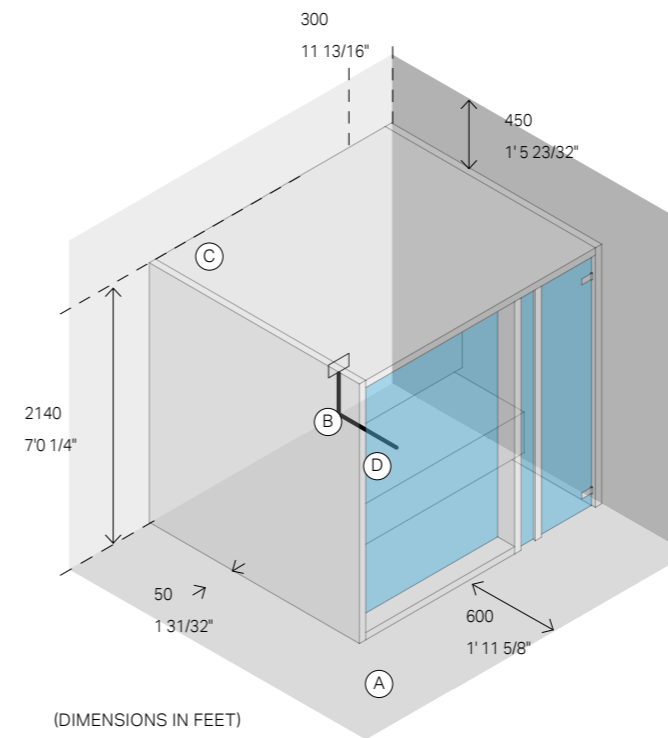

Cod: TM 00 00 00674 \$ 750.00

Yoku S Glass

Marco Williams Fagioli Design

Technical information

More information: www.effe.it

- (A) Space required around the sauna for easy assembly. If a smaller area is available, please contact the manufacturer.
- (B) Sauna power cable
- (C) Exhaust
- (D) Control panel