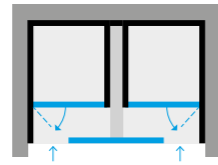

Configurations: 208Vac 1Ph 60Hz

[Technical card download](#)

LOGICA SPA FILO - NICHE

$ 78,410.00

Soft Sand	LK 11 01 0008
White Cloud	LK 11 02 0006
Stone	LK 11 03 0006