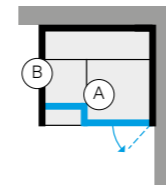

Configurations: 240Vac 1Ph 60Hz

BODYLOVE H - NICHE

INTERIOR (A)	OUTSIDE WALLS ON VIEW (B)		
Champagne grès	-	BU 30 01 0001	$ 65,140.00
Smooth glass	-	BU 30 03 0001	$ 71,900.00
Fluted glass	-	BU 30 04 0001	$ 74,470.00
Can be covered	-	BU 30 05 0001	$ 57,420.00

BODYLOVE H - RIGHT-HAND CORNER

INTERIOR (A)	OUTSIDE WALLS ON VIEW (B)		
Champagne grès	Champagne grès	BU 30 01 0002	$ 67,555.00
	Mirror	BU 30 01 0003	$ 66,910.00
Smooth glass	Smooth glass	BU 30 03 0002	$ 76,400.00
	Mirror	BU 30 03 0003	$ 73,505.00
Fluted glass	Smooth glass	BU 30 04 0002	$ 79,135.00
	Mirror	BU 30 04 0003	$ 76,080.00
Can be covered	Can be covered	BU 30 05 0002	$ 57,420.00

BODYLOVE H - LEFT-HAND CORNER

INTERIOR (A)	OUTSIDE WALLS ON VIEW (B)		
Champagne grès	Champagne grès	BU 30 01 0004	$ 67,555.00
	Mirror	BU 30 01 0005	$ 66,910.00
Smooth glass	Smooth glass	BU 30 03 0004	$ 76,400.00
	Mirror	BU 30 03 0005	$ 73,505.00
Fluted glass	Smooth glass	BU 30 04 0004	$ 79,135.00
	Mirror	BU 30 04 0005	$ 76,080.00
Can be covered	Can be covered	BU 30 05 0003	$ 57,420.00

BODYLOVE H - PENINSULA

INTERIOR (A)	OUTSIDE WALLS ON VIEW (B)		
Champagne grès	Champagne grès	BU 30 01 0006	$ 69,805.00
	Mirror	BU 30 01 0007	$ 68,520.00
Smooth glass	Smooth glass	BU 30 03 0006	$ 81,065.00
	Mirror	BU 30 03 0007	$ 75,115.00
Fluted glass	Smooth glass	BU 30 04 0006	$ 83,800.00
	Mirror	BU 30 04 0007	$ 77,690.00
Can be covered	Can be covered	BU 30 05 0004	$ 57,420.00

Technical card download