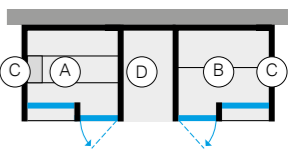

YOKU SPA GLASS - PENINSULA

INTERIOR SAUNA (A)		INTERIOR HAMMAM (B)	
OUTSIDE WALLS ON VIEW (C)		INTERIOR SHOWER (D)	
Heat-treated aspen wood	Calacatta Gold Extra	YK 90 11 0004	$ 91,240.00
Dark heat-treated wood	Fior di Bosco Tortora	YK 90 22 0004	$ 93,460.00
Canaletto walnut	Calacatta Gold Extra	YK 90 31 0004	$ 100,590.00
	Fior di Bosco Tortora	YK 90 32 0004	$ 100,590.00