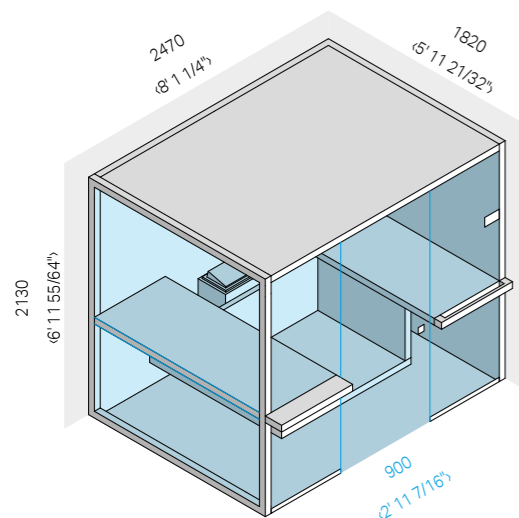

Air 105 CORNER

3-4

DIMENSIONS

cm 247 x 182 x 213 h
8' 1 1/4" x 5' 11 21/32" x 6' 11 55/64" h

FINNISH SAUNA ABSORBED POWER

10.5 kW max - 208Vac 3Ph 60Hz - 240Vac 1 Ph 60Hz

MATERIALS

Outside: Natural aspen wood
Inside: Natural aspen wood
Fittings: Natural aspen wood
3/8" clear tempered glass