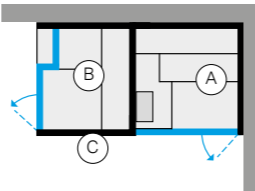

Configuration Side with sauna in Dark Heat-treated wood: 208Vac 1Ph 60Hz

BODYLOVE SH SIDE - RIGHT-HAND CORNER

INTERIOR SAUNA (A)		INTERIOR HAMMAM (B)		OUTSIDE WALLS ON VIEW (C)			
		Smooth Dark Heat-treated w,	BK 45 21 0001			$ 110,340.00	
Dark Heat-treated wood	Champagne grès	Champagne grès	BK 45 21 0002			$ 110,500.00	
		Mirror	BK 45 21 0003			$ 109,855.00	
		Smooth Dark Heat-treated w,	BK 45 23 0001			$ 114,840.00	
Dark Heat-treated wood	Smooth glass	Smooth glass	BK 45 23 0002			$ 117,255.00	
		Mirror	BK 45 23 0003			$ 114,200.00	
		Smooth Dark Heat-treated w,	BK 45 24 0001			$ 118,060.00	
Dark Heat-treated wood	Fluted glass	Smooth glass	BK 45 24 0002			$ 120,630.00	
		Mirror	BK 45 24 0003			$ 117,575.00	
		Can be covered	Can be covered	BK 45 25 0001			$ 99,400.00

Technical card download