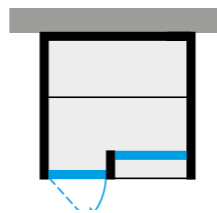

YOKU H SHELF - PENINSULA

OUTSIDE WALLS ON VIEW		INTERIOR HAMMAM	
Heat-treated aspen wood	Calacatta Gold Extra	YK 40 11 0004	$ 47,795.00
Dark heat-treated wood	Fior di Bosco Tortora	YK 40 22 0004	$ 51,080.00
Canaletto walnut	Calacatta Gold Extra	YK 40 31 0004	$ 54,065.00
	Fior di Bosco Tortora	YK 40 32 0004	$ 54,065.00