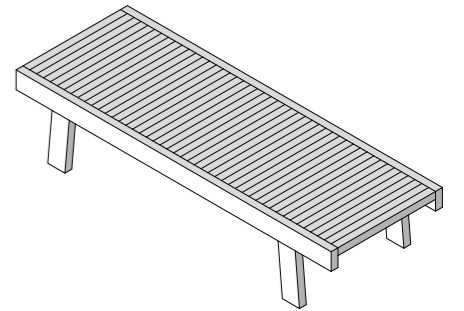

WOODEN LOUNGER

Hemlock	Cod: AR 20 15 0030	$ 2,385.00
Dark Heat-treated wood	Cod: AR 20 15 0031	$ 2,905.00