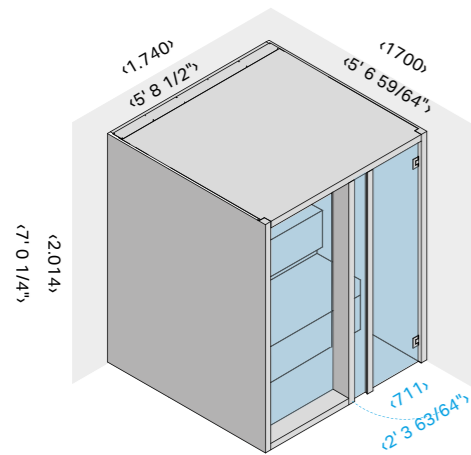

Yoku S Glass 60

4-5

DIMENSIONS

cm 174 x 170 x 214 h
5' 8 1/2" x 5' 6 59/64" x 7' 1/4" h

FINNISH SAUNA ABSORBED POWER

6 kW max - 208Vac 3Ph 60Hz - 240Vac 1 Ph 60Hz

MATERIALS

Outside/Inside/Fittings:
Heat-treated aspen wood, Dark heat-treated wood,
Canaletto walnut
5/16" clear tempered glass

FEATURES/COMPONENTS

- > Lighting with led white light, 3.000 K
- > Heater with stones
- > Control panel with brushed steel finish
- > Automatic energy-saving function
- > Electrical system with protected cable ducts
- > Benches
- > Protective grille for heater
- > Wooden bucket and ladle
- > Hourglass