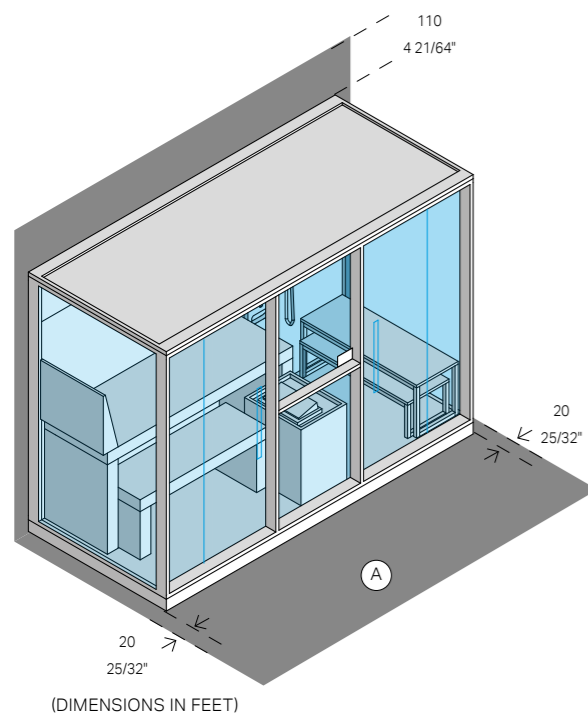

Technical information

More information: www.effe.it

The MID must be installed directly on the floor and against finished walls.

All work must be carried out by qualified personnel or by one of our After Sales Service, based on local and international standards CEI 64.8 (IEC 364 – 1). Make sure that the electric and plumbing connections have been correctly set up (water line with closing gate valve, outlet siPhon, power line with suitable magnetothermal residual current device, etc.) according to the related technical specifications. Connect all piping in such a way that it may be disconnected (in the event of removal of the system for maintenance).

All EFFEGIBI products are built and tested in compliance with American and Canadian standards to guarantee maximum user safety.

Water outlet:

fit a Ø1 37/64" pipe with a female fitting to the wall, resting on the floor.

Cold water inlet:

fit a 1/2" threaded female connector flush to the wall. We recommend installing a cut-off tap away from the main bulk of the product.

Hot water inlet:

fit a 1/2" threaded female connector flush to the wall. We recommend installing a cut-off tap away from the main bulk of the product.

Sheaths Ø 63/64" for the electric supply:

for each sheath prepare a power cable of appropriate size, to come 6' 6 47/64" clear of the wall.

	kW	Zone	kW	Amps	Wire Size (AWG)	Voltage
Mid	11	Hammam	3	14,42	8	208V 1Ph 60 Hz
				12,5	8	240V 1Ph 60 Hz
	Sauna	8	39	8	208V 1Ph 60 Hz	
			33.4	8	240V 1Ph 60 Hz