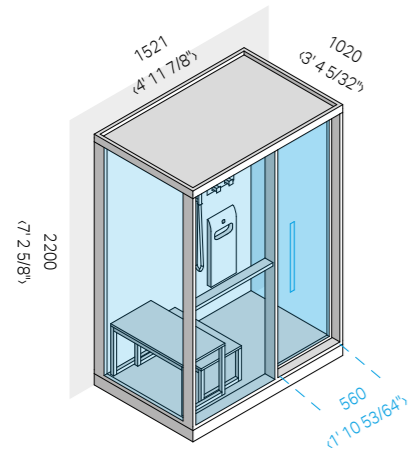

H Medium

DIMENSIONS

cm 152 x 102 x 220 h
4' 11 27/32" x 3' 4 5/32" x 7' 2 5/8" h

ABSORBED POWER

4,5 kW max
208Vac 1Ph 60Hz - 240Vac 1 Ph 60Hz

HAMMAM MATERIALS - SHOWER

Inside and fittings: 1 1/2" laminated gres porcelain
Doors in 5/16" tempered glass
Platform: 1 1/2" laminated gres porcelain fitted to 19/32" tempered glass

FEATURES/COMPONENTS

Hamмам includes:

- > Aquasteam 45
- > Benches: 1 1/2" laminated gres porcelain fitted to 19/32" tempered glass
- > Lighting system with LED RGB colour therapy 5 fixed colours and 4 dynamic cycles and white light

Shower includes:

- > Thermostatic mixer with 3-way diverter
- > Hand-held shower head
- > 1' 4 17/32" x 1' 4 17/32" ceiling-mounted shower head with rain and nebuliser functions