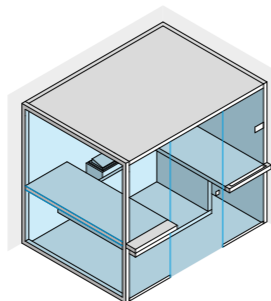

Air 105 CORNER

3-4

DIMENSIONS

cm 247 x 182 x 213 h
8' 1 1/4" x 5' 11 21/32" x 6' 11 55/64" h

FINNISH SAUNA ABSORBED POWER

10.5 kW max - 208Vac 3Ph 60Hz - 240Vac 1 Ph 60Hz

MATERIALS

Outside: Natural aspen wood
Inside: Natural aspen wood
Fittings: Natural aspen wood
3/8" clear tempered glass

FEATURES/COMPONENTS

Wall lighting with led white light
Heater with stones
Control panel with brushed steel finish
Automatic energy-saving function
Electrical system with protected cable ducts
Side glass panel
Benches
Protective grille for heater
Wooden bucket and ladle
Hourglass

AIR 105 CORNER RIGHT-HAND CORNER

208Vac 3Ph 60Hz	Natural Aspen Wood	Cod: SK 91 10 0001	$ 31,825.00
240Vac 1Ph 60Hz	Natural Aspen Wood	Cod: SU 91 10 0001	$ 31,825.00
208Vac 3Ph 60Hz	Heat-Treated Aspen Wood	Cod: SK 91 10 0003	$ 34,135.00
240Vac 1Ph 60Hz	Heat-Treated Aspen Wood	Cod: SU 91 10 0003	$ 34,135.00

AIR 105 CORNER LEFT-HAND CORNER

208Vac 3Ph 60Hz	Natural Aspen Wood	Cod: SK 91 10 0002	$ 31,825.00
240Vac 1Ph 60Hz	Natural Aspen Wood	Cod: SU 91 10 0002	$ 31,825.00
208Vac 3Ph 60Hz	Heat-Treated Aspen Wood	Cod: SK 91 10 0004	$ 34,135.00
240Vac 1Ph 60Hz	Heat-Treated Aspen Wood	Cod: SU 91 10 0004	$ 34,135.00

Options

Colour therapy led RGB

The LED RGB lighting replaces the standard white light, 3.000 K

Cod: ME 50 00 0040 $ 1,750.00

Double Mood Light

LED mood lighting in both spaces, 2.200-2.400 K

Cod: AE 10 00 0066 $ 2,275.00

ECC - Effe Comfort Control

The product can be remotely controlled by downloading the EFFE ECC app onto a smartphone or tablet.

[More information](#)

Cod: ME 21 00 0084 $ 1,035.00

ESS - Effe Sound System

Device with Bluetooth connection for listening to music inside the sauna.

[More information](#)

Cod: AE 10 00 0133 $ 2,100.00

Footrests Air

Cod: AS 10 00 1420
Natural aspen wood $ 150.00