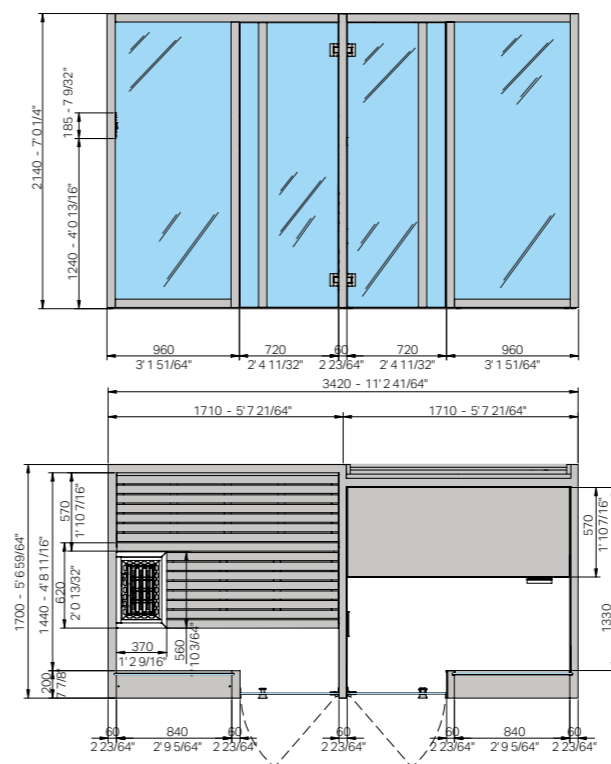

CUSTOM MADE

For Yoku SH Glass made-to-measure:
see the form on page 165

or contact Perfect Wellness Group:
ph. 917-671-0300
contact@perfectwellnessgroup.com
www.perfectwellnessgroup.com

ECC - Effe Comfort Control

The product can be remotely controlled by downloading the EFFE ECC app onto a smartphone or tablet.
 More information