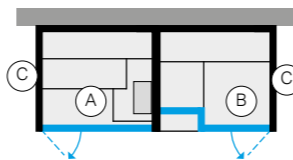

BODYLOVE SH FRONT - RIGHT-HAND CORNER

	INTERIOR SAUNA (A)	INTERIOR HAMMAM (B)	OUTSIDE WALLS ON VIEW (C)	
	Champagne grès	Smooth Dark Heat Treated Wood	BK 40 21 0002	$ 104,870.00
		Mirror	BK 40 21 0003	$ 104,385.00
Dark Heat-treated wood	Smooth glass	Smooth Dark Heat Treated Wood	BK 40 23 0002	$ 110,340.00
		Mirror	BK 40 23 0003	$ 109,855.00
	Fluted glass	Smooth Dark Heat Treated Wood	BK 40 24 0002	$ 115,970.00
		Mirror	BK 40 24 0003	$ 115,325.00
	Can be covered	Can be covered	BK 40 25 0002	$ 93,770.00

BODYLOVE SH FRONT - LEFT-HAND CORNER

	INTERIOR SAUNA (A)	INTERIOR HAMMAM (B)	OUTSIDE WALLS ON VIEW (C)	
	Champagne grès	Champagne grès	BK 40 21 0004	$ 105,030.00
		Mirror	BK 40 21 0005	$ 104,385.00
Dark Heat-treated wood	Smooth glass	Smooth glass	BK 40 23 0004	$ 112,910.00
		Mirror	BK 40 23 0005	$ 109,855.00
	Fluted glass	Smooth glass	BK 40 24 0004	$ 118,380.00
		Mirror	BK 40 24 0005	$ 115,325.00
	Can be covered	Can be covered	BK 40 25 0003	$ 93,770.00

BODYLOVE SH FRONT - PENINSULA

	INTERIOR SAUNA (A)	INTERIOR HAMMAM (B)	OUTSIDE WALLS ON VIEW (C)	
	Champagne grès	Smooth Dark H,T,Wood+Champ, grès	BK 40 21 0006	$ 107,280.00
		Mirror	BK 40 21 0007	$ 106,155.00
Dark Heat-treated wood	Smooth glass	Smooth Dark H,T,Wood+Champ, glass	BK 40 23 0006	$ 115,000.00
		Mirror	BK 40 23 0007	$ 111,465.00
	Fluted glass	Smooth Dark H,T,Wood+Champ, glass	BK 40 24 0006	$ 120,630.00
		Mirror	BK 40 24 0007	$ 117,095.00
	Can be covered	Can be covered	BK 40 25 0004	$ 93,770.00

Technical card download