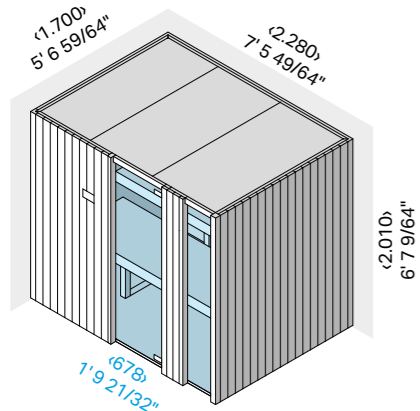

Auki 60 Hemlock

5

DIMENSIONS

cm 228 x 170 x 201 h
7' 5 49/64" x 5' 6 59/64" x 6' 7 9/64" h

FINNISH SAUNA ABSORBED POWER

6 kW max - 208Vac 3Ph 60Hz - 240Vac 1 Ph 60Hz

MATERIALS

Outside: Canadian hemlock
Inside: Canadian hemlock
Fittings: Canadian hemlock
5/16" clear tempered glass.

FEATURES/COMPONENTS

- > Wall lighting with led white light, 3.000 K
- > Heater with stones
- > Control panel with brushed steel finish
- > Brushed aluminium hinges and finish
- > Automatic energy-saving function
- > Electrical system with protected cable ducts
- > Glass panel front
- > Benches
- > Protective grille for heater
- > Wooden bucket and ladle
- > Hourglass

AUKI 60 HEMLOCK

208Vac 3Ph 60Hz	Cod: SK 50 60 0050	$ 24.140.00
240Vac 1Ph 60Hz	Cod: SU 50 60 0050	$ 24.140.00