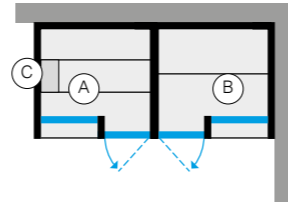

YOKU SH DOOR - RIGHT-HAND CORNER

INTERIOR SAUNA (A) OUTSIDE WALLS ON VIEW (C)		INTERIOR HAMMAM (B) INTERIOR SHOWER (D)	
Heat-treated aspen wood	Calacatta Gold Extra	YK 20 11 0002	$ 64,945.00
Dark heat-treated wood	Fior di Bosco Tortora	YK 20 22 0002	$ 68,275.00
Canaletto walnut	Calacatta Gold Extra	YK 20 31 0002	$ 74,770.00
	Fior di Bosco Tortora	YK 20 32 0002	$ 74,770.00