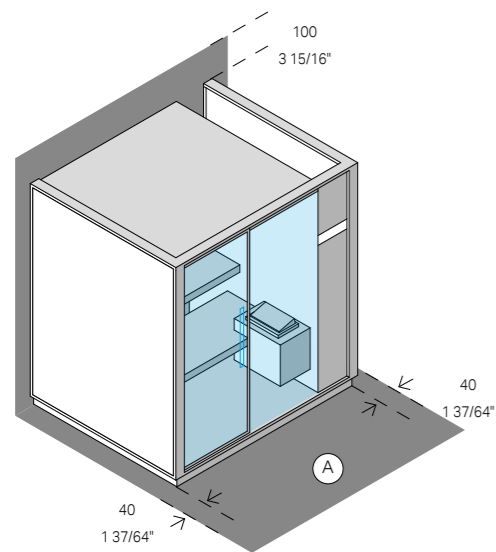

Technical information

More information: www.effe.it

(DIMENSIONS IN FEET)

The ONE S must be installed directly on the floor and against finished walls.

All work must be carried out by qualified personnel or by one of our After Sales Service, based on local and international standards CEI 64.8 (IEC 364 - 1). Make sure that the electric and plumbing connections have been correctly set up (water line with closing gate valve, outlet siPhon, power line with suitable magnetothermal residual current device, etc.) according to the related technical specifications. Connect all piping in such a way that it may be disconnected (in the event of removal of the system for maintenance).

All EFFEGIBI products are built and tested in compliance with American and Canadian standards to guarantee maximum user safety.

Water outlet:

arrange a Ø 1 31/32" tube as lower as possible.

Sheaths Ø 63/64" for the electric supply:

prepare a power cable of appropriate size, to come 9' 10 7/64" clear of the floor.