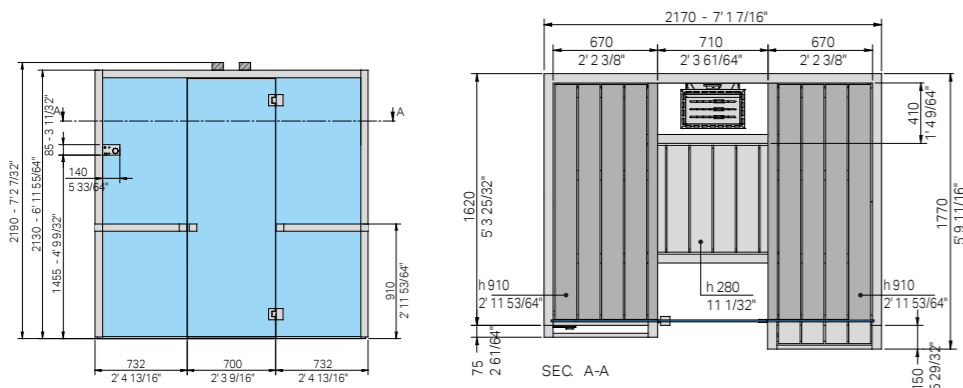

FEATURES/COMPONENTS

- > Wall lighting with led white light
- > Heater with stones
- > Control panel with brushed steel finish
- > Automatic energy-saving function
- > Electrical system with protected cable ducts
- > Benches
- > Protective grille for heater
- > Wooden bucket and ladle
- > Hourglass

AIR 60

208Vac 3Ph 60Hz	Natural Aspen Wood	Cod: SK 90 60 0001	$ 29,520.00
240Vac 1Ph 60Hz	Natural Aspen Wood	Cod: SU 90 60 0001	$ 29,520.00
208Vac 3Ph 60Hz	Heat-Treated Aspen Wood	Cod: SK 90 60 0002	$ 31,365.00
240Vac 1Ph 60Hz	Heat-Treated Aspen Wood	Cod: SU 90 60 0002	$ 31,365.00

* With lower room heights the roof is assembled from the inside:
8% INCREASE ON THE LIST PRICE