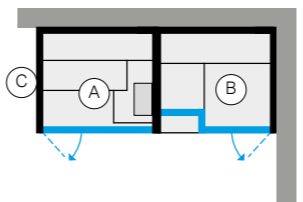

BODYLOVE SH FRONT - RIGHT-HAND CORNER

INTERIOR SAUNA (A)	INTERIOR HAMMAM (B)	OUTSIDE WALLS ON VIEW (C)		
	Champagne grès	Smooth Dark Heat Treated Wood	BU 40 21 0002	$ 104,870.00
		Mirror	BU 40 21 0003	$ 104,385.00
Dark Heat-treated wood	Smooth glass	Smooth Dark Heat Treated Wood	BU 40 23 0002	$ 110,340.00
		Mirror	BU 40 23 0003	$ 109,855.00
	Fluted glass	Smooth Dark Heat Treated Wood	BU 40 24 0002	$ 115,970.00
		Mirror	BU 40 24 0003	$ 115,325.00
	Can be covered	Can be covered	BU 40 25 0002	$ 93,770.00

BODYLOVE SH FRONT - LEFT-HAND CORNER

INTERIOR SAUNA (A)	INTERIOR HAMMAM (B)	OUTSIDE WALLS ON VIEW (C)		
	Champagne grès	Champagne grès	BU 40 21 0004	$ 105,030.00
		Mirror	BU 40 21 0005	$ 104,385.00
Dark Heat-treated wood	Smooth glass	Smooth glass	BU 40 23 0004	$ 112,910.00
		Mirror	BU 40 23 0005	$ 109,855.00
	Fluted glass	Smooth glass	BU 40 24 0004	$ 118,380.00
		Mirror	BU 40 24 0005	$ 115,325.00
	Can be covered	Can be covered	BU 40 25 0003	$ 93,770.00

BODYLOVE SH FRONT - PENINSULA

INTERIOR SAUNA (A)	INTERIOR HAMMAM (B)	OUTSIDE WALLS ON VIEW (C)		
	Champagne grès	Smooth Dark H,T,Wood+Champ, grès	BU 40 21 0006	$ 107,280.00
		Mirror	BU 40 21 0007	$ 106,155.00
Dark Heat-treated wood	Smooth glass	Smooth Dark H,T,Wood+Champ, glass	BU 40 23 0006	$ 115,000.00
		Mirror	BU 40 23 0007	$ 111,465.00
	Fluted glass	Smooth Dark H,T,Wood+Champ, glass	BU 40 24 0006	$ 120,630.00
		Mirror	BU 40 24 0007	$ 117,095.00
	Can be covered	Can be covered	BU 40 25 0004	$ 93,770.00

Technical card download