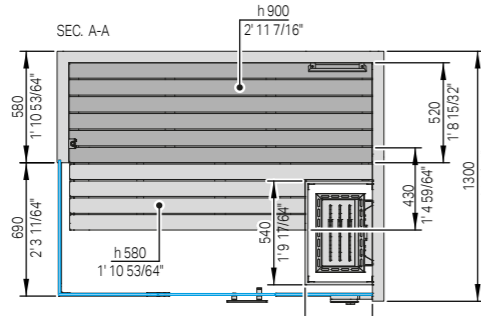

DIMENSIONS

cm 170 x 130 x 201 h
5' 6 59/64" x 4' 3 3/16" x 6' 7 9/64" h

FINNISH SAUNA ABSORBED POWER

4,5 kW max - 208Vac 3Ph 60Hz - 240Vac 1 Ph 60Hz

MATERIALS

Outside: Canadian hemlock / Heat-Treated Aspen
Inside: Canadian hemlock / Heat-Treated Aspen
Fittings: Canadian hemlock / Heat-Treated Aspen
3/8" clear tempered glass

FEATURES/COMPONENTS

- > Wall lighting with led white light, 3.000 K
- > Heater with stones
- > Control panel with brushed steel finish
- > Brushed aluminium hinges and finish
- > Automatic energy-saving function
- > Electrical system with protected cable ducts
- > Benches
- > Protective grille for heater
- > Wooden bucket and ladle
- > Hourglass

SKY CORNER 45 RIGHT-HAND CORNER

208Vac 3Ph 60Hz	Canadian Hemlock	Cod: SK 55 40 0022	$ 25.245.00
240Vac 1Ph 60Hz	Canadian Hemlock	Cod: SU 55 40 0022	$ 25.245.00
208Vac 3Ph 60Hz	Heat-Treated Aspen	Cod: SK 55 41 0022	$ 27.335.00
240Vac 1Ph 60Hz	Heat-Treated Aspen	Cod: SU 55 41 0022	$ 27.335.00

SKY CORNER 45 LEFT-HAND CORNER

208Vac 3Ph 60Hz	Canadian Hemlock	Cod: SK 55 40 0023	$ 25.245.00
240Vac 1Ph 60Hz	Canadian Hemlock	Cod: SU 55 40 0023	$ 25.245.00
208Vac 3Ph 60Hz	Heat-Treated Aspen	Cod: SK 55 41 0023	$ 27.335.00
240Vac 1Ph 60Hz	Heat-Treated Aspen	Cod: SU 55 41 0023	$ 27.335.00

* With lower room heights the roof is assembled from the inside:
8% INCREASE ON THE LIST PRICE