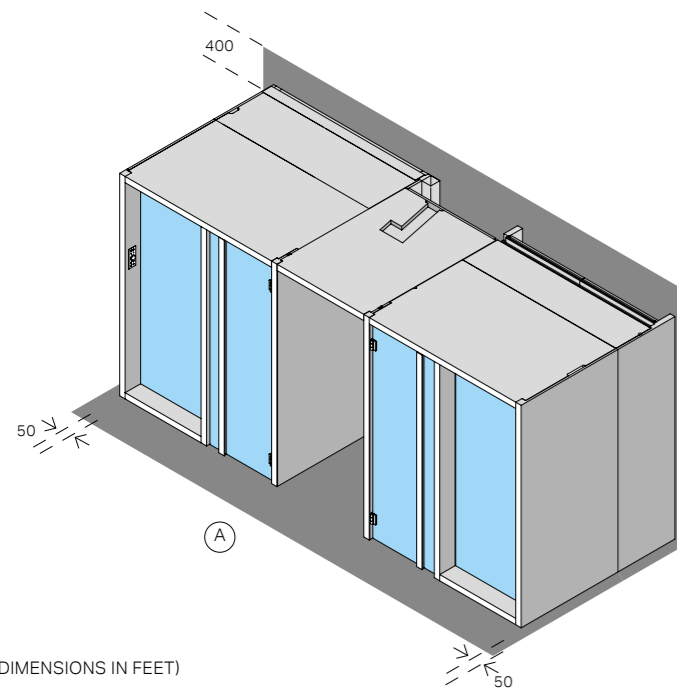

Technical information

More information: www.effe.it

(DIMENSIONS IN FEET)

A

Space required around the product for easy assembly. If a smaller area is available, please contact the manufacturer.

* With lower room heights the roof is assembled from the inside:
8% INCREASE ON THE LIST PRICE

The Yoku SPA must be installed directly on the floor and against finished walls.

All work must be carried out by qualified personnel or by one of our After Sales Service, based on local and international standards CEI 64.8 (IEC 364 – 1). Make sure that the electric and plumbing connections have been correctly set up (water line with closing gate valve, outlet siphon, power line with suitable magnetothermal residual current device, etc.) according to the related technical specifications. Connect all piping in such a way that it may be disconnected (in the event of removal of the system for maintenance).

For the position of the external steam generator, please see the suggestions on the pre-installation instructions.

All Effe products are built and tested in compliance with American and Canadian standards to guarantee maximum user safety.