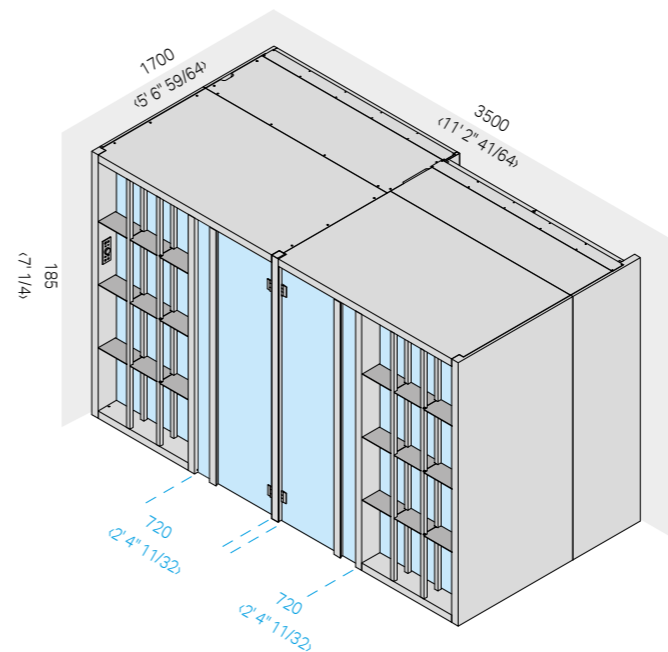

Yoku SH Shelf 3-4

DIMENSIONS

cm 342 x 170 x 214 h
11' 2" 41/64 x 5' 6" 59/64 x 7' 1/4 h

ABSORBED POWER

10,5 kW max (6,0 kW sauna + 4,5 kW hammam)
208Vac 1Ph 60Hz - 240Vac 1Ph 60Hz

VERSIONES DISPONIBLES

- > Sauna in heat-treated aspen wood with Hammam in Calacatta Gold Extra grès porcelain
- > Sauna in solid heat-treated wood with Hammam in Fior di Bosco Tortora grès porcelain
- > Sauna in Canaletto walnut with Hammam in Calacatta Gold Extra or Fior di Bosco Tortora grès porcelain

MATERIALES

Sauna inside and fittings: wood
Hammam inside and fittings: Grès porcelain
Outside walls on view: wood
Doors: 5/16 bronze toughened glass panels

FEATURES/COMPONENTS

Sauna includes:

- > Lighting with led white light, 3.000 K
- > Heater with stones
- > Control panel with brushed steel finish
- > Automatic energy-saving function
- > Electrical system with protected cable ducts
- > Wooden benches
- > Protective grille for heater
- > Wooden bucket and ladle
- > Hourglass
- > Outer shelves in pickled steel

Hammam includes:

- > Nuvola Smart Power steam generator installed outside
- > Lighting with led white light, 3.000 K
- > Benches clad in grès porcelain
- > Touch control panel
- > Outer shelves in pickled steel
- > Single handle mixer with a 2-way diverter
- > Hand-held shower head with flexible tube
- > Shower head 11 13/16" diameter