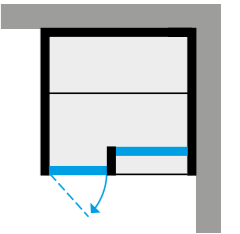

YOKU H SHELF - RIGHT-HAND CORNER

OUTSIDE WALLS ON VIEW		INTERIOR HAMMAM	
Heat-treated aspen wood	Calacatta Gold Extra	YU 40 11 0002	$ 47,050.00
Dark heat-treated wood	Fior di Bosco Tortora	YU 40 22 0002	$ 49,290.00
Canaletto walnut	Calacatta Gold Extra	YU 40 31 0002	$ 53,320.00
	Fior di Bosco Tortora	YU 40 32 0002	$ 53,320.00