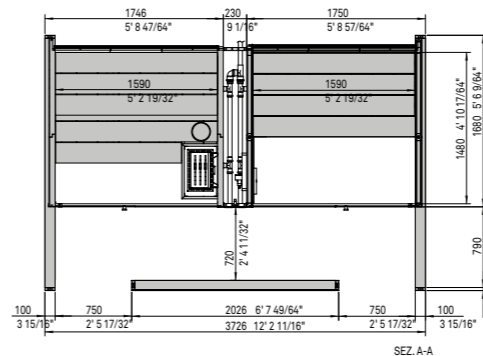

A

Space required around the product for easy assembly. If a smaller area is available, please contact the manufacturer.

	kW	Zone	kW	Amps	Wire Size (AWG)	Voltage
Logica	10.5	Hammam	4.5	12.49	8	208V 1Ph 60 Hz
				18.75	8	240V 1Ph 60 Hz
	Sauna	6	29	8	208V 1Ph 60 Hz	
			25	8	240V 1Ph 60 Hz	

CUSTOM MADE

For Logica SPA made-to-measure:
see the form on page 112

or contact Perfect Wellness Group:
ph. 917-671-0300
contact@perfectwellnessgroup.com
www.perfectwellnessgroup.com

ECC - Effe Comfort Control

The product can be remotely controlled by downloading the EFFE ECC app onto a smartphone or tablet.
More information