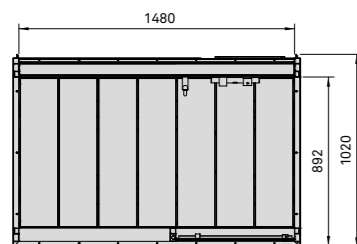

H Medium

DIMENSIONS

cm 152 x 102 x 220 h
4' 11 27/32" x 3' 4 5/32" x 7' 2 5/8" h

ABSORBED POWER

4,5 kW max
208Vac 1Ph 60Hz - 240Vac 1 Ph 60Hz

HAMMAM MATERIALS - SHOWER

Inside and fittings: 1 1/2" laminated gres porcelain
Doors in 5/16" tempered glass
Platform: 1 1/2" laminated gres porcelain fitted to 19/32" tempered glass

FEATURES/COMPONENTS

Hamмам includes:

- > Aquasteam 45
- > Benches: 1 1/2" laminated gres porcelain fitted to 19/32" tempered glass
- > Lighting system with LED RGB colour therapy 5 fixed colours and 4 dynamic cycles and white light

Shower includes:

- > Thermostatic mixer with 3-way diverter
- > Hand-held shower head
- > 1' 4 17/32" x 1' 4 17/32" ceiling-mounted shower head with rain and nebuliser functions

SEZ. A-A

ECC - Effe Comfort Control

The product can be remotely controlled by downloading the EFFE ECC app onto a smartphone or tablet.

More information

Version

SAND

SOFT SAND

Structure in painted aluminium

Outside wall finish laminated grès porcelain

CLOUD

WHITE CLOUD

Structure in painted aluminium

Outside wall finish laminated grès porcelain

STONE

Structure in painted aluminium

Outside wall finish laminated grès porcelain