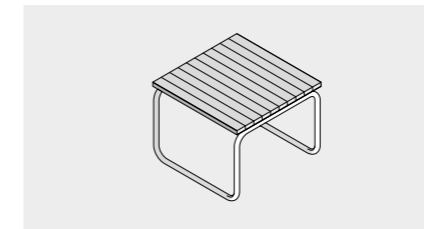

Hammam footrest
Dimensions: cm 45 x 45 x 35 h
1' 5 23/32" x 1' 5 23/32" x 1' 1 25/32" h
Materials: Teak, steel

Cod: HA 65 10 0025 $ 1,640.00