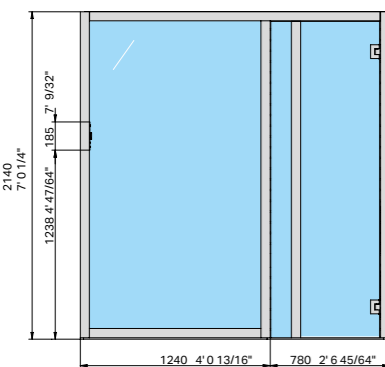

YOKU S GLASS 80 RIGHT DOOR

208Vac 3Ph 60Hz	Heat-Treated Aspen	Cod: SK 70 30 0009	$ 34,595.00
240Vac 1Ph 60Hz	Heat-Treated Aspen	Cod: SU 70 30 0009	$ 34,595.00
208Vac 3Ph 60Hz	Dark Heat-Treated Wood	Cod: SK 70 30 0011	$ 36,595.00
240Vac 1Ph 60Hz	Dark Heat-Treated Wood	Cod: SU 70 30 0011	$ 36,595.00
208Vac 3Ph 60Hz	Canaletto Walnut	Cod: SK 70 30 0007	$ 46,280.00
240Vac 1Ph 60Hz	Canaletto Walnut	Cod: SU 70 30 0007	$ 46,280.00

YOKU S GLASS 80 LEFT DOOR

208Vac 3Ph 60Hz	Heat-Treated Aspen	Cod: SK 70 30 0010	$ 34,595.00
240Vac 1Ph 60Hz	Heat-Treated Aspen	Cod: SU 70 30 0010	$ 34,595.00
208Vac 3Ph 60Hz	Dark Heat-Treated Wood	Cod: SK 70 30 0012	$ 36,595.00
240Vac 1Ph 60Hz	Dark Heat-Treated Wood	Cod: SU 70 30 0012	$ 36,595.00
208Vac 3Ph 60Hz	Canaletto Walnut	Cod: SK 70 30 0008	$ 46,280.00
240Vac 1Ph 60Hz	Canaletto Walnut	Cod: SU 70 30 0008	$ 46,280.00

* With lower room heights the roof is assembled from the inside:
8% INCREASE ON THE LIST PRICE