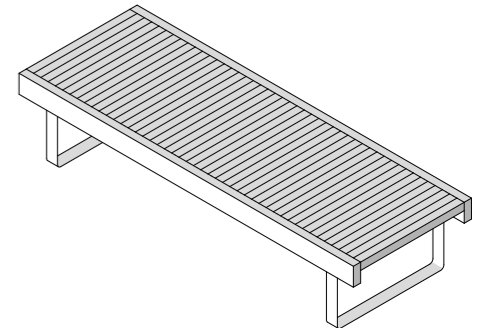

WOOD/ALUMINIUM LOUNGER

Hemlock	Cod: AR 20 15 0032	$ 3,145.00
Dark Heat-treated wood	Cod: AR 20 15 0033	$ 3,670.00