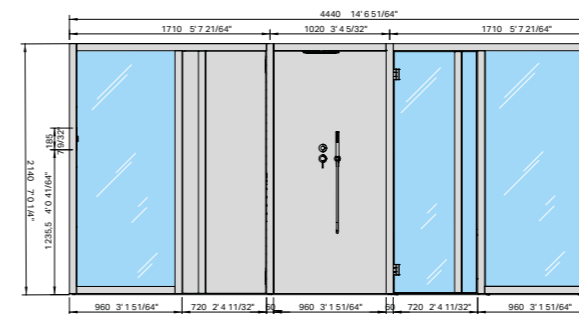

Yoku Spa Door

Marco Williams Fagioli Design

Yoku Spa Door

3-4

DIMENSIONS

cm 444 x 170 x 214 h
14' 6 51/64" x 5' 6 59/64" x 7' 0 1/4" h

ABSORBED POWER

10,5 kW max (6,0 kW sauna + 4,5 kW hammam)
208Vac 1Ph 60Hz - 240Vac 1Ph 60Hz

VERSIONES DISPONIBLES

- > Sauna in heat-treated aspen wood with Hammam in Calacatta Gold Extra grès porcelain
- > Sauna in heat-treated wood with Hammam in Fior di Bosco Tortora grès porcelain
- > Sauna in Canaletto walnut with Hammam in Calacatta Gold Extra or Fior di Bosco Tortora grès porcelain

MATERIALES

Sauna inside and fittings: wood
Hammam inside and fittings: Grès porcelain
Outside walls on view: wood
Doors: 8 mm clear tempered glass with polished aluminum finish hinges

FEATURES/COMPONENTS

Sauna includes:

- > Lighting with led white light, 3.000 K
- > Heater with stones
- > Control panel with brushed steel finish
- > Automatic energy-saving function
- > Electrical system with protected cable ducts
- > Wooden benches
- > Protective grille for heater
- > Wooden bucket and ladle
- > Hourglass

Hammam includes:

- > Nuvola Smart Power steam generator installed outside
- > Lighting with led white light, 3.000 K
- > Benches clad in grès porcelain
- > Touch control panel
- > Single control mixer tap with flexible hose and hand held shower head

Shower includes:

- > Single handle mixer with a 2-way diverter
- > Hand-held shower head with flexible tube
- > Shower head 30 cm diameter

Technical information

More information: www.effe.it

(DIMENSIONS IN FEET)

The Yoku SPA must be installed directly on the floor and against finished walls.