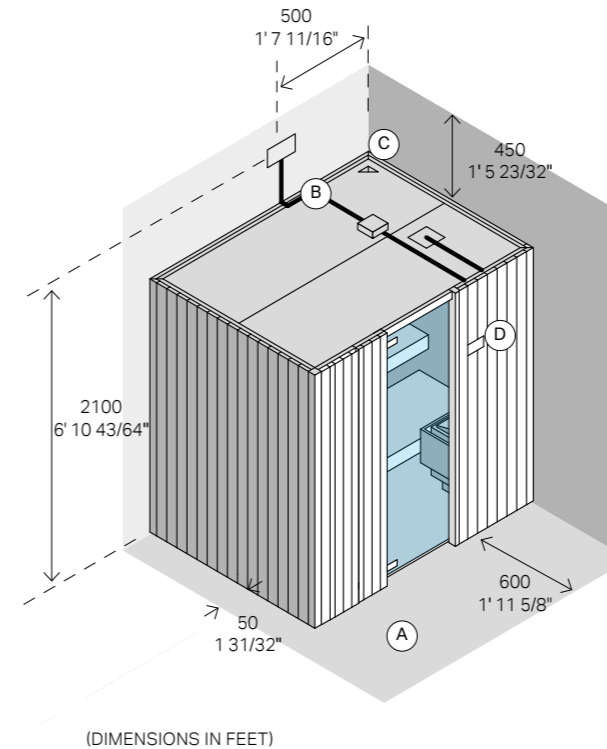

Technical information

More information: www.effe.it

- (A) Space required around the sauna for easy assembly. If a smaller area is available, please contact the manufacturer.
- (B) Sauna power cable
- (C) Exhaust
- (D) Control panel

ELECTRICAL SAFETY:

EFFE saunas are manufactured and tested in compliance with American and Canadian regulations to ensure the utmost safety for users.

ELECTRICAL CONNECTION:

The electrical power system must comply with the IEC 364-1 (CEI 64-8) standard as well as domestic statutory regulations.

The sauna must be connected to the power grid using a magnetothermal residual current device (30 mA) adequate for the product's power consumption (see data-plate information), with a contact opening of 1/8".

The AC electrical connection must be:

- > fixed;
- > adequate for the current absorbed.

If the sauna is installed in a bathroom, the following requirements must be met:

- > the residual current device must be placed outside of areas 0, 1, 2 and 3 (CEI 64-8/7);
- > the AC electric connection must have a level of protection against water of IPX4, and must be placed outside of areas 0 and 1 (CEI 64-8/7).

*In any case, always comply with the requirements of the national regulations with regards to the position of the electrical elements.

N.B.

The product must be installed in an area with finished floors and walls.

258 **Auki 60 Fir wood**
cm 228 x 170 x 201 h
7' 5 49/64" x 5' 6 59/64" x 6' 7 9/64" h

263 **Auki made-to-measure**
(quote request form)

260 **Auki 45 Fir wood**
cm 202 x 152 x 201 h
6' 7 17/32" x 4' 11 27/32" x 6' 7 9/64" h

	kW	Volt	Amps	Wire Size (AWG)
Auki 60	6	240V 1 Ph	25	8
		208V 3 Ph	16.7	8
Auki 45	4.5	240V 1 Ph	18.8	8
		208V 3 Ph	12.5	8