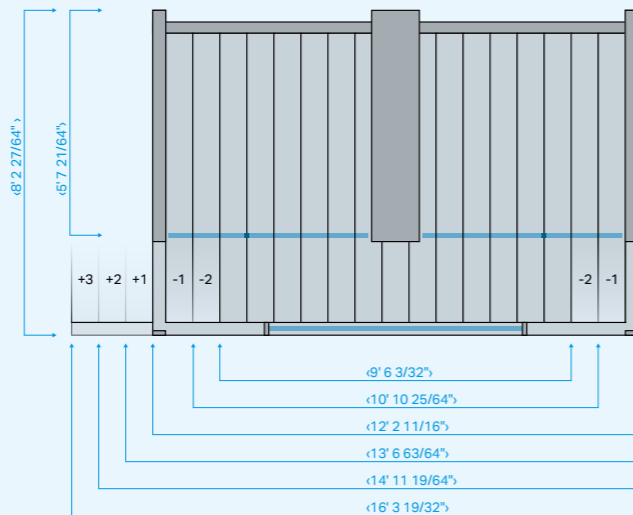

CUSTOM MADE

Effe offers you the opportunity to personalise the width of any Logica and LogicaFilo model.

For more information or made-to-measure versions, contact Perfect Wellness Group:
ph. 917-671-0300
contact@perfectwellnessgroup.com

LOGICA SPA
LOGICA SH

LOGICA SPA FILO
LOGICA SH FILO