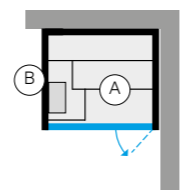

Configurations: 240Vac 1Ph 60Hz

BODYLOVE S - NICHE

INTERIOR (A)	OUTSIDE WALLS ON VIEW (B)		
Hemlock	-	BU 20 10 0001	$ 43,105.00
Dark Heat-treated wood	-	BU 20 20 0001	$ 49,865.00

BODYLOVE S - RIGHT-HAND CORNER

INTERIOR (A)	OUTSIDE WALLS ON VIEW (B)		
Hemlock	Smooth Canadian hemlock	BU 20 10 0002	$ 43,910.00
	Mirror	BU 20 10 0003	$ 44,715.00
Dark Heat-treated wood	Smooth Dark Heat-treated wood	BU 20 20 0002	$ 51,955.00
	Mirror	BU 20 20 0003	$ 51,470.00

BODYLOVE S - LEFT-HAND CORNER

INTERIOR (A)	OUTSIDE WALLS ON VIEW (B)		
Hemlock	Smooth Canadian hemlock	BU 20 10 0004	$ 43,910.00
	Mirror	BU 20 10 0005	$ 44,715.00
Dark Heat-treated wood	Smooth Dark Heat-treated wood	BU 20 20 0004	$ 51,955.00
	Mirror	BU 20 20 0005	$ 51,470.00

BODYLOVE S - PENINSULA

INTERIOR (A)	OUTSIDE WALLS ON VIEW (B)		
Hemlock	Smooth Canadian hemlock	BU 20 10 0006	$ 44,875.00
	Mirror	BU 20 10 0007	$ 46,485.00
Dark Heat-treated wood	Smooth Dark Heat-treated wood	BU 20 20 0006	$ 54,205.00
	Mirror	BU 20 20 0007	$ 53,080.00

Technical card download