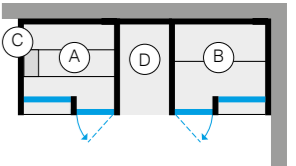

YOKU SPA GLASS - RIGHT-HAND CORNER

INTERIOR SAUNA (A)		INTERIOR HAMMAM (B)	
OUTSIDE WALLS ON VIEW (C)		INTERIOR SHOWER (D)	
Heat-treated aspen wood	Calacatta Gold Extra	YK 90 11 0002	$ 90,450.00
Dark heat-treated wood	Fior di Bosco Tortora	YK 90 22 0002	$ 92,825.00
Canaletto walnut	Calacatta Gold Extra	YK 90 31 0002	$ 99,635.00
	Fior di Bosco Tortora	YK 90 32 0002	$ 99,635.00