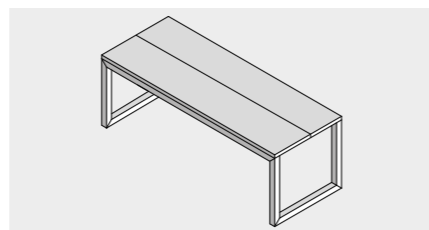

Mid footrest bench

Dimensions: 2' 3 61/64" x 1' 4 9/64" x 11 13/16"
Benches: 3.5 mm laminated gres porcelain fitted to 15mm toughened glass

Bench $ 2,245.00

Soft Sand	PS 10 01 0102
White Cloud	PS 10 02 0202
Stone	PS 10 03 0302

Configurations: 240Vac 1Ph 60Hz

[Technical card download](#)

H LARGE - PENINSULA R.H.

$ 35,100.00

Soft Sand	LU 80 01 0001
White Cloud	LU 80 02 0001
Stone	LU 80 03 0001

H LARGE - PENINSULA L.H.

$ 35,100.00

Soft Sand	LU 80 01 0002
White Cloud	LU 80 02 0002
Stone	LU 80 03 0002

H LARGE - LEFT-HAND CORNER R.H.

$ 35,100.00

Soft Sand	LU 80 01 0003
White Cloud	LU 80 02 0003
Stone	LU 80 03 0003

H LARGE - LEFT-HAND CORNER L.H.

$ 35,100.00

Soft Sand	LU 80 01 0004
White Cloud	LU 80 02 0004
Stone	LU 80 03 0004

H LARGE - RIGHT-HAND CORNER R.H.

$ 35,100.00

Soft Sand	LU 80 01 0005
White Cloud	LU 80 02 0005
Stone	LU 80 03 0005

H LARGE - RIGHT-HAND CORNER L.H.

$ 35,100.00

Soft Sand	LU 80 01 0006
White Cloud	LU 80 02 0006
Stone	LU 80 03 0006