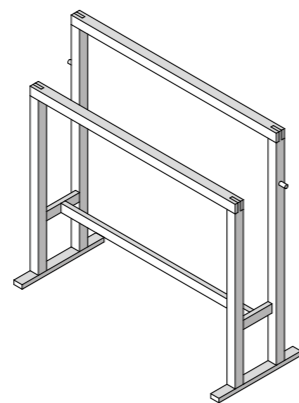

DIMENSIONS

cm 100 x 40 x 100h
3' 3 3/8" x 1' 3 3/4" x 3' 3 3/8" h

MATERIALS

Natural Canadian hemlock
Heat-treated wood

TOWEL STAND

Hemlock	Cod: AR 20 90 0026	$ 1,220.00
Dark Heat-treated wood	Cod: AR 20 90 0027	$ 1,520.00