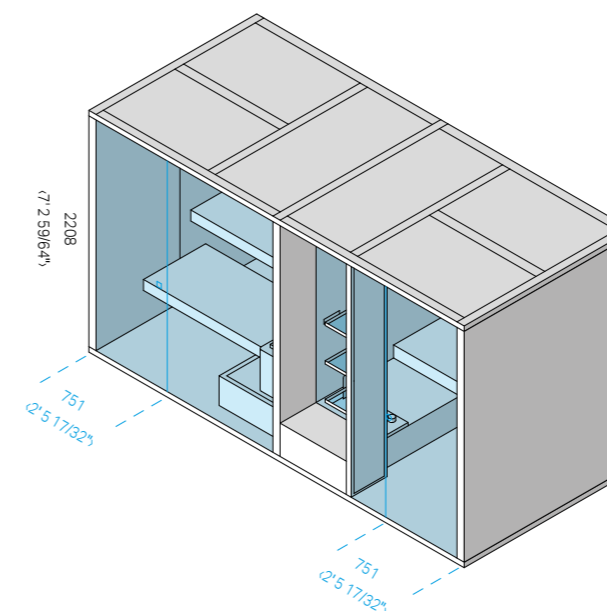

BodyLove SH

3-4

DIMENSIONS CONFIGURATION FRONT

cm 393 x 176 x 221 h
12' 10 23/32" x 5' 9 19/64" x 7' 3 1/64" h

DIMENSIONS CONFIGURATION SIDE

cm 365 x 202 x 221 h
12' 0 3/32" x 6' 7 59/64" x 7' 3 1/64" h

ABSORBED POWER

15 kW max
208Vac 1Ph 60Hz - 240Vac 1Ph 60Hz

COVERINGS

Available finishes sauna:

- > Canadian hemlock
- > Heat-treated wood

Available finishes hammam:

- > Champagne grès porcelain
- > Smooth glass
- > Fluted glass
- > Can be covered by the customer

MATERIALS

Sauna inside and fittings: wood
Hammam inside and fittings: grès porcelaine
Hammam Benches: Corian Bone
Interior ceiling covering: grès porcelain
Doors in 10mm extra-clear toughened glass
Sauna Heatercover

FEATURES/COMPONENTS

Sauna includes:

- > Wooden benches
- > Heater with stones
- > Protective grille for heater
- > Control panel with brushed steel finish
- > Automatic energy-saving function
- > Electrical system with protected cable ducts
- > Lighting system with LED RGB colour therapy 5 fixed colours and 4 dynamic cycles and white light
- > Wooden bucket and ladle
- > Hourglass

Hammam includes:

- > Nuvola Smart Power steam generator can be inspected from outside
- > Spring with copper-finish steel bowl
- > Benches Corian Bone
- > Lighting system with LED RGB colour therapy 5 fixed colours and 4 dynamic cycles and white light
- > Mixer tap with flow regulator and diverter
- > Ceiling mounted anti-scale shower head

CUSTOM MADE

For BodyLove SH made-to-measure:
[see the form on page 46](#)

or contact Perfect Wellness Group:
ph. 917-671-0300
contact@perfectwellnessgroup.com
www.perfectwellnessgroup.com

ECC - Effe Comfort Control

The product can be remotely controlled by downloading the EFFE ECC app onto a smartphone or tablet.

[More information](#)