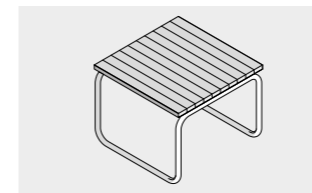

Hammam footrest
Dimensions: cm 45 x 45 x 35 h
1'5 23/32" x 1'5 23/32" x 1'1 25/32" h
Materials: Teak, steel

Cod: HA 65 10 0025 $ 1,640.00