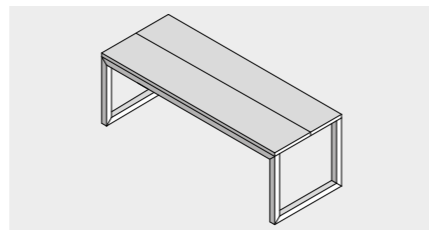

ME 99 00 0421 \$ 1,100.00

Mid footrest bench

Dimensions: 2' 3 61/64" x 1' 4 9/64" x 11 13/16"
 Benches: 3.5 mm laminated gres porcelain fitted to 15mm toughened glass

Bench \$ 2,245.00

Soft Sand	PS 10 01 0102
White Cloud	PS 10 02 0202
Stone	PS 10 03 0302