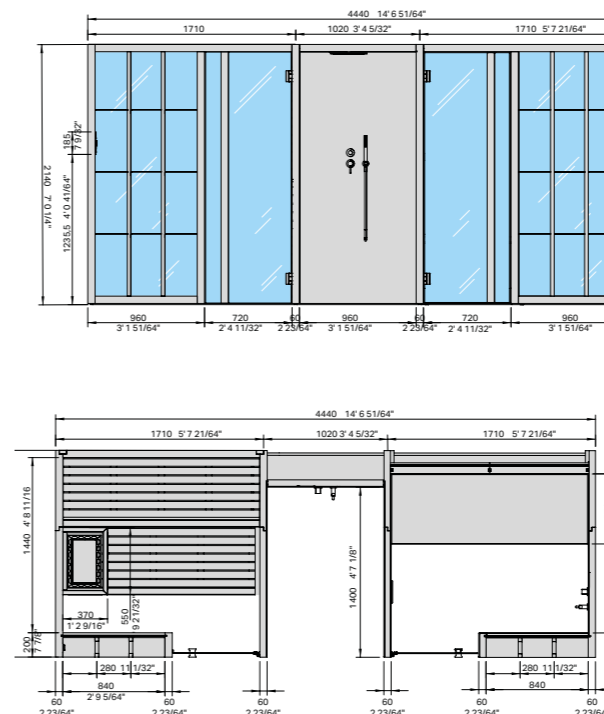

A

Space required around the product for easy assembly. If a smaller area is available, please contact the manufacturer.

* With lower room heights the roof is assembled from the inside: 8% INCREASE ON THE LIST PRICE

CUSTOM MADE

For Yoku SPA Shelf made-to-measure: see the form on page 144

or contact Perfect Wellness Group:
ph. 917-671-0300
contact@perfectwellnessgroup.com
www.perfectwellnessgroup.com

ECC - Effe Comfort Control

The product can be remotely controlled by downloading the EFFE ECC app onto a smartphone or tablet.
More information