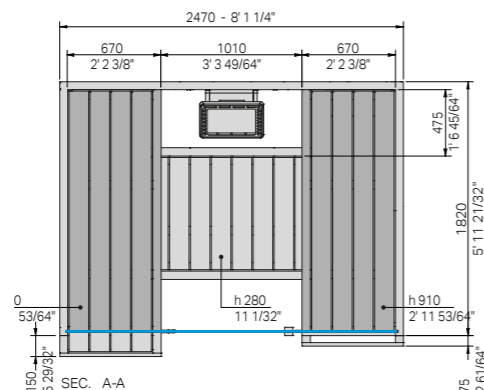

AIR 105 CORNER RIGHT-HAND CORNER

208Vac 3Ph 60Hz	Natural Aspen Wood	Cod: SK 91 10 0001	$ 31,825.00
240Vac 1Ph 60Hz	Natural Aspen Wood	Cod: SU 91 10 0001	$ 31,825.00
208Vac 3Ph 60Hz	Heat-Treated Aspen Wood	Cod: SK 91 10 0003	$ 34,135.00
240Vac 1Ph 60Hz	Heat-Treated Aspen Wood	Cod: SU 91 10 0003	$ 34,135.00

AIR 105 CORNER LEFT-HAND CORNER

208Vac 3Ph 60Hz	Natural Aspen Wood	Cod: SK 91 10 0002	$ 31,825.00
240Vac 1Ph 60Hz	Natural Aspen Wood	Cod: SU 91 10 0002	$ 31,825.00
208Vac 3Ph 60Hz	Heat-Treated Aspen Wood	Cod: SK 91 10 0004	$ 34,135.00
240Vac 1Ph 60Hz	Heat-Treated Aspen Wood	Cod: SU 91 10 0004	$ 34,135.00