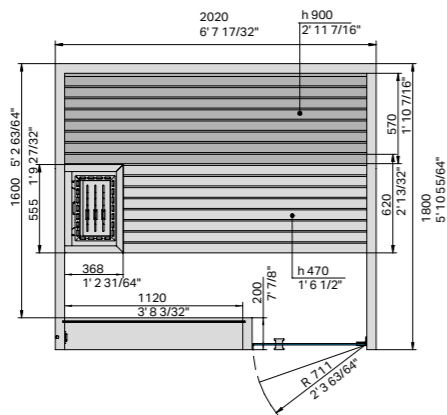

YOKU S GLASS 80 RIGHT DOOR

208Vac 3Ph 60Hz	Heat-Treated Aspen	Cod: SK 70 30 0009	$ 34,595.00
240Vac 1Ph 60Hz	Heat-Treated Aspen	Cod: SU 70 30 0009	$ 34,595.00
208Vac 3Ph 60Hz	Dark Heat-Treated Wood	Cod: SK 70 30 0011	$ 36,595.00
240Vac 1Ph 60Hz	Dark Heat-Treated Wood	Cod: SU 70 30 0011	$ 36,595.00
208Vac 3Ph 60Hz	Canaletto Walnut	Cod: SK 70 30 0007	$ 46,280.00
240Vac 1Ph 60Hz	Canaletto Walnut	Cod: SU 70 30 0007	$ 46,280.00

YOKU S GLASS 80 LEFT DOOR

208Vac 3Ph 60Hz	Heat-Treated Aspen	Cod: SK 70 30 0010	$ 34,595.00
240Vac 1Ph 60Hz	Heat-Treated Aspen	Cod: SU 70 30 0010	$ 34,595.00
208Vac 3Ph 60Hz	Dark Heat-Treated Wood	Cod: SK 70 30 0012	$ 36,595.00
240Vac 1Ph 60Hz	Dark Heat-Treated Wood	Cod: SU 70 30 0012	$ 36,595.00
208Vac 3Ph 60Hz	Canaletto Walnut	Cod: SK 70 30 0008	$ 46,280.00
240Vac 1Ph 60Hz	Canaletto Walnut	Cod: SU 70 30 0008	$ 46,280.00

* With lower room heights the roof is assembled from the inside:
8% INCREASE ON THE LIST PRICE