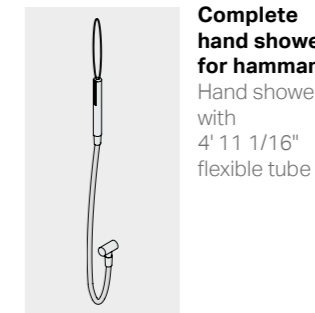

Complete hand shower for hammam
Hand shower with 4' 11 1/16" flexible tube

Cod: SE 91 00 0059 $ 1,135.00