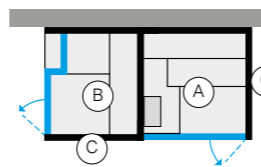

BODYLOVE SH SIDE - LEFT-HAND CORNER

	INTERIOR SAUNA (A)	INTERIOR HAMMAM (B)	OUTSIDE WALLS ON VIEW (C)		
Hemlock		Smooth Canadian hemlock	BK 45 11 0004	$ 101,330.00	
	Champagne grès	Champagne grès	BK 45 11 0005	$ 102,780.00	
		Mirror	BK 45 11 0006	$ 102,135.00	
			Smooth Canadian hemlock	BK 45 13 0004	$ 106,800.00
	Smooth glass	Smooth glass	BK 45 13 0005	$ 110,660.00	
		Mirror	BK 45 13 0006	$ 107,765.00	
			Smooth Canadian hemlock	BK 45 14 0004	$ 110,175.00
	Fluted glass	Smooth glass	BK 45 14 0005	$ 113,875.00	
		Mirror	BK 45 14 0006	$ 110,980.00	
		Can be covered	Can be covered	BK 45 15 0002	$ 92,805.00

BODYLOVE SH SIDE - PENINSULA

	INTERIOR SAUNA (A)	INTERIOR HAMMAM (B)	OUTSIDE WALLS ON VIEW (C)		
Hemlock		Smooth Canadian hemlock	BK 45 11 0007	$ 102,295.00	
	Champagne grès	Champagne grès	BK 45 11 0008	$ 105,030.00	
		Mirror	BK 45 11 0009	$ 103,745.00	
			Smooth Canadian hemlock	BK 45 13 0007	$ 107,765.00
	Smooth glass	Smooth glass	BK 45 13 0008	$ 115,165.00	
		Mirror	BK 45 13 0009	$ 109,375.00	
			Smooth Canadian hemlock	BK 45 14 0007	$ 110,980.00
	Fluted glass	Smooth glass	BK 45 14 0008	$ 118,540.00	
		Mirror	BK 45 14 0009	$ 112,590.00	
		Can be covered	Can be covered	BK 45 15 0003	$ 92,805.00

Technical card download