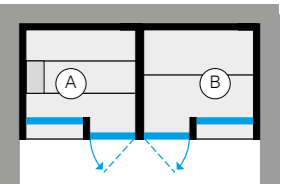

YOKU SH GLASS - NICHE

INTERIOR SAUNA (A)	INTERIOR HAMMAM (B)		
OUTSIDE WALLS ON VIEW (C)			
Heat-treated aspen wood	Calacatta Gold Extra	YU 30 11 0001	$ 63,840.00
Dark heat-treated wood	Fior di Bosco Tortora	YU 30 22 0001	$ 66,055.00
Canaletto walnut	Calacatta Gold Extra	YU 30 31 0001	$ 72,550.00
	Fior di Bosco Tortora	YU 30 32 0001	$ 72,550.00