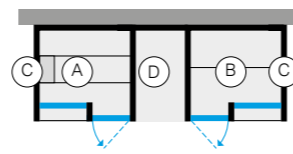

YOKU SPA GLASS - PENINSULA

INTERIOR SAUNA (A)		INTERIOR HAMMAM (B)	
OUTSIDE WALLS ON VIEW (C)		INTERIOR SHOWER (D)	
Heat-treated aspen wood	Calacatta Gold Extra	YK 90 11 0004	$ 91,240.00
Dark heat-treated wood	Fior di Bosco Tortora	YK 90 22 0004	$ 93,460.00
Canaletto walnut	Calacatta Gold Extra	YK 90 31 0004	$ 100,590.00
	Fior di Bosco Tortora	YK 90 32 0004	$ 100,590.00