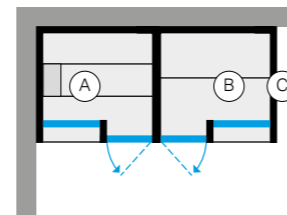

YOKU SH GLASS - LEFT-HAND CORNER

INTERIOR SAUNA (A)	INTERIOR HAMMAM (B)		
OUTSIDE WALLS ON VIEW (C)			
Heat-treated aspen wood	Calacatta Gold Extra	YK 30 11 0003	$ 64,470.00
Dark heat-treated wood	Fior di Bosco Tortora	YK 30 22 0003	$ 66,690.00
Canaletto walnut	Calacatta Gold Extra	YK 30 31 0003	$ 73,185.00
	Fior di Bosco Tortora	YK 30 32 0003	$ 73,185.00