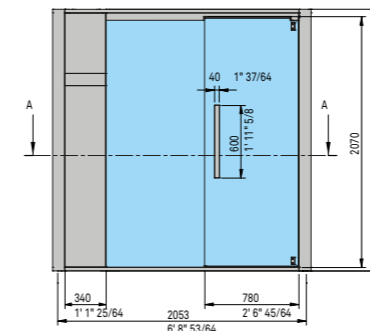

One S Filo

Talocci Design

One S Filo

3-4

DIMENSIONS

cm 214 x 171 x 217 h
7' 1/4 x 5' 7" 21/64 x 7' 1" 7/16 h

ABSORBED POWER

6,0 kW max
208Vac 1Ph 60Hz - 240Vac 1Ph 60Hz

SAUNA MATERIALS

Inside and fittings: Canadian hemlock
Doors in 5/16 tempered glass

FEATURES/COMPONENTS

Sauna includes:

- > Wooden benches
- > Heater with stones
- > Touch control panel
- > Automatic energy-saving function
- > Bucket built into the lower bench
- > Wooden ladle
- > Hourglass
- > Electrical system with protected cable ducts
- > Lighting system with LED RGB colour therapy 5 fixed colours and 4 dynamic cycles and white light

Technical information

More information: www.effe.it

The ONE S FILO must be installed directly on the floor and against finished walls.

All work must be carried out by qualified personnel or by one of our After Sales Service, based on local and international standards CEI 64.8 (IEC 364 - 1). Make sure that the electric and plumbing connections have been correctly set up (water line with closing gate valve, outlet siphon, power line with suitable magnetothermal residual current device, etc.) according to the related technical specifications. Connect all piping in such a way that it may be disconnected (in the event of removal of the system for maintenance).

All Effe products are built and tested in compliance with American and Canadian standards to guarantee maximum user safety.

(DIMENSIONS IN FEET)

(A)

Space required around the product for easy assembly. If a smaller area is available, please contact the manufacturer.

	kW	Amps	Wire Size (AWG)	Voltage
One S	6	29	8	208V 3Ph 60 Hz
	6	25	8	240V 1Ph 60 Hz

CUSTOM MADE

For One S Filo made-to-measure: see the form on page 112