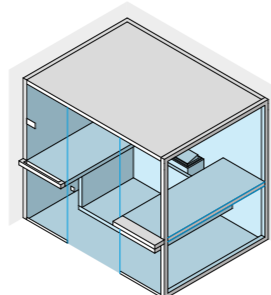

Air 105 CORNER

3-4

DIMENSIONS

cm 247 x 182 x 213 h
8' 1 1/4" x 5' 11 21/32" x 6' 11 55/64" h

FINNISH SAUNA ABSORBED POWER

10.5 kW max - 208Vac 3Ph 60Hz - 240Vac 1 Ph 60Hz

MATERIALS

Outside: Natural aspen wood
Inside: Natural aspen wood
Fittings: Natural aspen wood
3/8" clear tempered glass

FEATURES/COMPONENTS

Wall lighting with led white light
Heater with stones
Control panel with brushed steel finish
Automatic energy-saving function
Electrical system with protected cable ducts
Side glass panel
Benches
Protective grille for heater
Wooden bucket and ladle
Hourglass

AIR 105 CORNER RIGHT-HAND CORNER

208Vac 3Ph 60Hz	Natural Aspen Wood	Cod: SK 91 10 0001	$ 31,825.00
240Vac 1Ph 60Hz	Natural Aspen Wood	Cod: SU 91 10 0001	$ 31,825.00
208Vac 3Ph 60Hz	Heat-Treated Aspen Wood	Cod: SK 91 10 0003	$ 34,135.00
240Vac 1Ph 60Hz	Heat-Treated Aspen Wood	Cod: SU 91 10 0003	$ 34,135.00

AIR 105 CORNER LEFT-HAND CORNER

208Vac 3Ph 60Hz	Natural Aspen Wood	Cod: SK 91 10 0002	$ 31,825.00
240Vac 1Ph 60Hz	Natural Aspen Wood	Cod: SU 91 10 0002	$ 31,825.00
208Vac 3Ph 60Hz	Heat-Treated Aspen Wood	Cod: SK 91 10 0004	$ 34,135.00
240Vac 1Ph 60Hz	Heat-Treated Aspen Wood	Cod: SU 91 10 0004	$ 34,135.00

Options

Colour therapy led RGB

The LED RGB lighting replaces the standard white light, 3.000 K

Cod: ME 50 00 0040 $ 1,750.00

Double Mood Light

LED mood lighting in both spaces, 2.200-2.400 K

Cod: AE 10 00 0066 $ 2,275.00

ECC - Effe Comfort Control

The product can be remotely controlled by downloading the EFFE ECC app onto a smartphone or tablet.

[More information](#)

Cod: ME 21 00 0084 $ 1,035.00

ESS - Effe Sound System

Device with Bluetooth connection for listening to music inside the sauna.

[More information](#)

Cod: AE 10 00 0133 $ 2,100.00

Footrests Air

Cod: AS 10 00 1420
Natural aspen wood $ 150.00