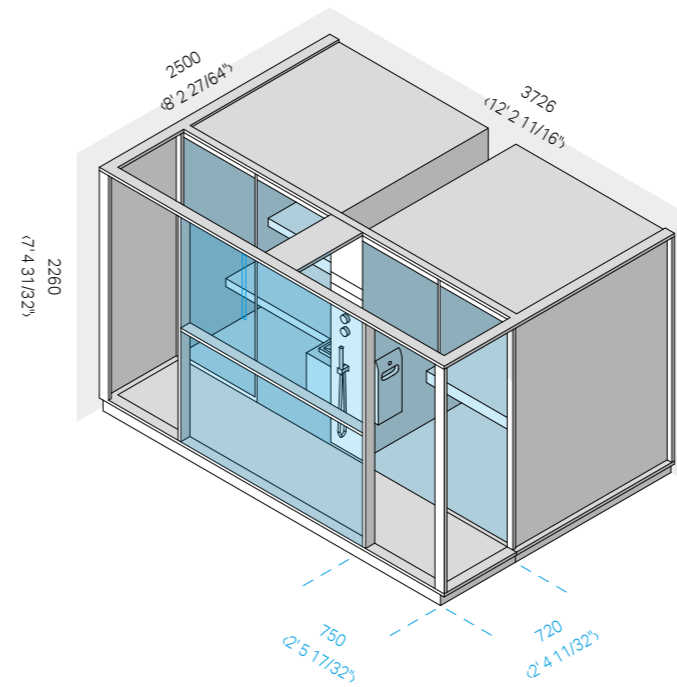

Logica SPA

3-4

DIMENSIONS

cm 373 x 250 x 226 h
12' 2 27/32" x 8' 2 27/64" x 7' 4 31/32" h

ABSORBED POWER

10,5 kW max (6,0 kW sauna + 4,5 kW hammam)
208Vac 1Ph 60 Hz - 240Vac 1 Ph 60 Hz

SAUNA MATERIALS

Inside and fittings: Canadian hemlock
Doors in 5/16" tempered glass
Platform: 1/8" laminated gres porcelain fitted to 19/32" tempered glass

HAMMAM MATERIALS

Inside and fittings: 1 1/2" laminated gres porcelain
Doors in 5/16" tempered glass
Platform: 1 1/2" laminated gres porcelain fitted to 19/32" tempered glass

SHOWER MATERIALS

Platform: 1 1/2" laminated gres porcelain fitted to 19/32" tempered glass

FEATURES/COMPONENTS

Sauna includes:

- > Wooden benches
- > Heater with stones
- > Touch control panel
- > Automatic energy saving function
- > Bucket built into the lower bench
- > Wooden ladle
- > Hourglass
- > Electrical system with protected cable ducts
- > Lighting system with LED RGB colour therapy 5 fixed colours and 4 dynamic cycles and white light

Hammam includes:

- > Aquasteam 45
- > Benches: 1 1/2" laminated gres porcelain fitted to 19/32" tempered glass
- > Lighting system with LED RGB colour therapy 5 fixed colours and 4 dynamic cycles and white light
- > Hand-Held shower head

Shower includes:

- > Mixer tap with flow regulator and diverter
- > Ceiling mounted anti-scale shower head
- > Hand-held shower head

CUSTOM MADE

For Logica SPA made-to-measure:
see the form on page 112

or contact Perfect Wellness Group:
ph. 917-671-0300
contact@perfectwellnessgroup.com
www.perfectwellnessgroup.com

ECC - Effe Comfort Control

The product can be remotely controlled by downloading the EFFE ECC app onto a smartphone or tablet.
More information