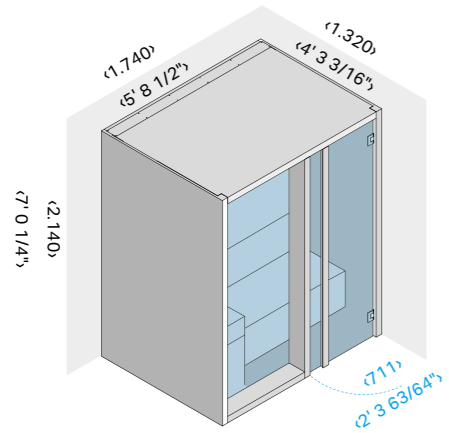

Yoku S Glass 45

3-4

DIMENSIONS

cm 174 x 132 x 214 h
5' 8 1/2" x 4' 3 3/16" x 7' 0 1/4" h

FINNISH SAUNA ABSORBED POWER

4,5 kW max - 208Vac 3Ph 60Hz - 240Vac 1 Ph 60Hz

MATERIALS

Outside/Inside/Fittings:
Heat-treated aspen wood, Dark heat-treated wood, Canaletto walnut
5/16" clear tempered glass

FEATURES/COMPONENTS

- > Lighting with led white light, 3.000 K
- > Heater with stones
- > Control panel with brushed steel finish
- > Automatic energy-saving function
- > Electrical system with protected cable ducts
- > Benches
- > Protective grille for heater
- > Wooden bucket and ladle
- > Hourglass

YOKU S GLASS 45 RIGHT DOOR

208Vac 3Ph 60Hz	Heat-Treated Aspen	Cod: SK 70 30 0021	$ 31,675.00
240Vac 1Ph 60Hz	Heat-Treated Aspen	Cod: SU 70 30 0021	$ 31,675.00
208Vac 3Ph 60Hz	Dark Heat-Treated Wood	Cod: SK 70 30 0023	$ 33,980.00
240Vac 1Ph 60Hz	Dark Heat-Treated Wood	Cod: SU 70 30 0023	$ 33,980.00
208Vac 3Ph 60Hz	Canaletto Walnut	Cod: SK 70 30 0019	$ 42,745.00
240Vac 1Ph 60Hz	Canaletto Walnut	Cod: SU 70 30 0019	$ 42,745.00

YOKU S GLASS 45 LEFT DOOR

208Vac 3Ph 60Hz	Heat-Treated Aspen	Cod: SK 70 30 0022	$ 31,675.00
240Vac 1Ph 60Hz	Heat-Treated Aspen	Cod: SU 70 30 0022	$ 31,675.00
208Vac 3Ph 60Hz	Dark Heat-Treated Wood	Cod: SK 70 30 0024	$ 33,980.00
240Vac 1Ph 60Hz	Dark Heat-Treated Wood	Cod: SU 70 30 0024	$ 33,980.00
208Vac 3Ph 60Hz	Canaletto Walnut	Cod: SK 70 30 0020	$ 42,745.00
240Vac 1Ph 60Hz	Canaletto Walnut	Cod: SU 70 30 0020	$ 42,745.00

* With lower room heights the roof is assembled from the inside:
8% INCREASE ON THE LIST PRICE

Options

Colour therapy
The LED RGB lighting replaces the standard white light, 3.000 K LED mood lighting in both spaces.

Cod: ME 50 00 0043	$ 1,800.00

Double Mood Light
LED mood lighting in both spaces, 2.200-2.400 K

Cod: AE 10 00 0116	$ 2,215.00

ECC - Effe Comfort Control
The product can be remotely controlled by downloading the EFFE ECC app onto a smartphone or tablet.
[more information](#)

Cod: ME 21 00 0084	$ 1,035.00

ESS - Effe Sound System
Device with Bluetooth connection for listening to music inside the sauna.
[More information](#)

Cod: AE 10 00 0133	$ 2,100.00

Headrest / Backrest Yoku

Cod: AS 30 00 0045	Heat-treated aspen wood	$ 535.00
Cod: AS 30 00 0046	Dark Heat-treated wood	$ 670.00
Cod: AS 30 00 0047	Canaletto walnut	$ 770.00

Floor platforms sauna right door

Cod: AS 20 00 0454	Heat-treated aspen wood	$ 325.00
Cod: AS 20 00 0456	Dark Heat-treated wood	$ 435.00
Cod: AS 20 00 0458	Canaletto walnut	$ 615.00

Floor platforms sauna left door

Cod: AS 20 00 0455	Heat-treated aspen wood	$ 325.00
Cod: AS 20 00 0457	Dark Heat-treated wood	$ 435.00
Cod: AS 20 00 0459	Canaletto walnut	$ 615.00

Set of hinges and bronze glass panels

Bronze glass panels and hinges with satin stainless steel and PVD finish, which replace the standard clear glass panels and hinges with a brushed finish.

Cod: SE 93 00 0398	$ 1,485.00

Multifunctional Home-Automation Device
Enables the product to be connected to and integrated with home-automation systems (power pack included). One per room required.