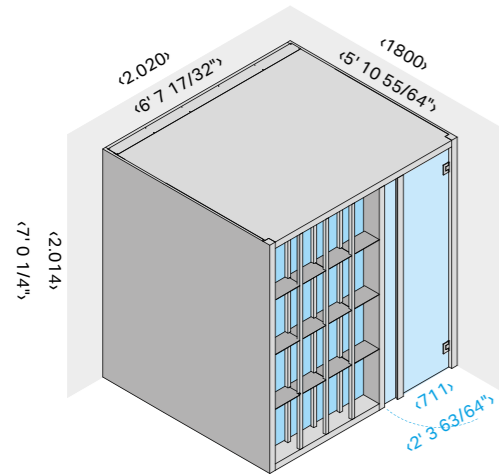

Yoku S Shelf 80

4-5

DIMENSIONS

cm 202 x 180 x 214 h
6' 7 17/32" x 5' 10 55/64" x 7' 0 1/4" h

FINNISH SAUNA ABSORBED POWER

8 kW max - 208Vac 3Ph 60Hz - 240Vac 1 Ph 60Hz

MATERIALS

Outside/Inside/Fittings:
Heat-treated aspen wood, Dark heat-treated wood,
Canaletto walnut
5/16" clear tempered glass

FEATURES/COMPONENTS

- > Lighting with led white light, 3.000 K
- > Heater with stones
- > Control panel with brushed steel finish
- > Automatic energy-saving function
- > Electrical system with protected cable ducts
- > Benches
- > Protective grille for heater
- > Wooden bucket and ladle
- > Hourglass
- > Outer shelves in pickled steel

YOKU S SHELF 80 RIGHT DOOR

208Vac 3Ph 60Hz	Heat-Treated Aspen	Cod: SK 70 10 0009	$ 36,595.00
240Vac 1Ph 60Hz	Heat-Treated Aspen	Cod: SU 70 10 0009	$ 36,595.00
208Vac 3Ph 60Hz	Dark Heat-Treated Wood	Cod: SK 70 10 0011	$ 39,515.00
240Vac 1Ph 60Hz	Dark Heat-Treated Wood	Cod: SU 70 10 0011	$ 39,515.00
208Vac 3Ph 60Hz	Canaletto Walnut	Cod: SK 70 10 0007	$ 49,200.00
240Vac 1Ph 60Hz	Canaletto Walnut	Cod: SU 70 10 0007	$ 49,200.00

YOKU S SHELF 80 LEFT DOOR

208Vac 3Ph 60Hz	Heat-Treated Aspen	Cod: SK 70 10 0010	$ 36,595.00
240Vac 1Ph 60Hz	Heat-Treated Aspen	Cod: SU 70 10 0010	$ 36,595.00
208Vac 3Ph 60Hz	Dark Heat-Treated Wood	Cod: SK 70 10 0012	$ 39,515.00
240Vac 1Ph 60Hz	Dark Heat-Treated Wood	Cod: SU 70 10 0012	$ 39,515.00
208Vac 3Ph 60Hz	Canaletto Walnut	Cod: SK 70 10 0008	$ 49,200.00
240Vac 1Ph 60Hz	Canaletto Walnut	Cod: SU 70 10 0008	$ 49,200.00

* With lower room heights the roof is assembled from the inside:
8% INCREASE ON THE LIST PRICE

Options

Colour therapy

The LED RGB lighting replaces the standard white light, 3.000 K
LED mood lighting in both spaces.

Cod: ME 50 00 0042 $ 1,800.00

Double Mood Light

LED mood lighting in both spaces,
2.200-2.400 K

Cod: AE 10 00 0116 $ 2,215.00

ECC - Effe Comfort Control

The product can be remotely controlled by downloading the EFFE ECC app onto a smartphone or tablet.

[more information](#)

Cod: ME 21 00 0084 $ 1,035.00

ESS - Effe Sound System

Device with Bluetooth connection for listening to music inside the sauna.

[More information](#)

Cod: AE 10 00 0133 $ 2,100.00

Headrest / Backrest Yoku

Cod: AS 30 00 0045	Heat-treated aspen wood	$ 535.00
Cod: AS 30 00 0046	Dark Heat-treated wood	$ 670.00
Cod: AS 30 00 0047	Canaletto walnut	$ 770.00

Floor platforms sauna right door

Cod: AS 20 00 0442	Heat-treated aspen wood	$ 650.00
Cod: AS 20 00 0444	Dark Heat-treated wood	$ 850.00
Cod: AS 20 00 0446	Canaletto walnut	$ 1,230.00

Floor platforms sauna left door

Cod: AS 20 00 0443	Heat-treated aspen wood	$ 650.00
Cod: AS 20 00 0445	Dark Heat-treated wood	$ 850.00
Cod: AS 20 00 0447	Canaletto walnut	$ 1,230.00

Set of hinges and bronze glass panels

Bronze glass panels and hinges with satin stainless steel and PVD finish, which replace the standard clear glass panels and hinges with a brushed finish.

Cod: SE 93 00 0396 $ 1,620.00

Multifunctional Home-Automation Device