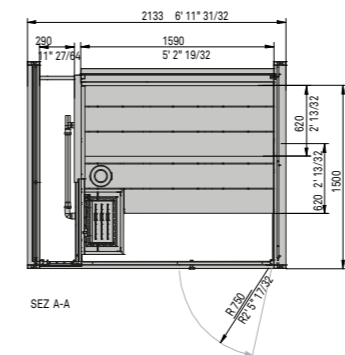

One S Filo

Talocci Design

One S Filo

3-4

DIMENSIONS

cm 214 x 171 x 217 h
7' 1/4 x 5' 7" 21/64 x 7' 1" 7/16 h

ABSORBED POWER

6,0 kW max
208Vac 1Ph 60Hz - 240Vac 1Ph 60Hz

SAUNA MATERIALS

Inside and fittings: Canadian hemlock
Doors in 5/16 tempered glass

FEATURES/COMPONENTS

Sauna includes:

- > Wooden benches
- > Heater with stones
- > Touch control panel
- > Automatic energy-saving function
- > Bucket built into the lower bench
- > Wooden ladle
- > Hourglass
- > Electrical system with protected cable ducts
- > Lighting system with LED RGB colour therapy 5 fixed colours and 4 dynamic cycles and white light

Technical information

More information: www.effe.it

The ONE S FILO must be installed directly on the floor and against finished walls.

All work must be carried out by qualified personnel or by one of our After Sales Service, based on local and international standards CEI 64.8 (IEC 364 - 1). Make sure that the electric and plumbing connections have been correctly set up (water line with closing gate valve, outlet siphon, power line with suitable magnetothermal residual current device, etc.) according to the related technical specifications. Connect all piping in such a way that it may be disconnected (in the event of removal of the system for maintenance).

All Effe products are built and tested in compliance with American and Canadian standards to guarantee maximum user safety.

(DIMENSIONS IN FEET)

(A)

Space required around the product for easy assembly. If a smaller area is available, please contact the manufacturer.

	kW	Amps	Wire Size (AWG)	Voltage
One S	6	29	8	208V 3Ph 60 Hz
	6	25	8	240V 1Ph 60 Hz

CUSTOM MADE

For One S Filo made-to-measure: see the form on page 112