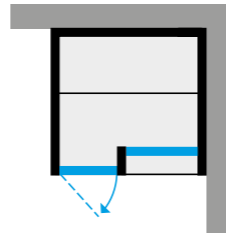

YOKU H SHELF - RIGHT-HAND CORNER

OUTSIDE WALLS ON VIEW		INTERIOR HAMMAM	
Heat-treated aspen wood	Calacatta Gold Extra	YK 40 11 0002	$ 47,050.00
Dark heat-treated wood	Fior di Bosco Tortora	YK 40 22 0002	$ 49,290.00
Canaletto walnut	Calacatta Gold Extra	YK 40 31 0002	$ 53,320.00
	Fior di Bosco Tortora	YK 40 32 0002	$ 53,320.00