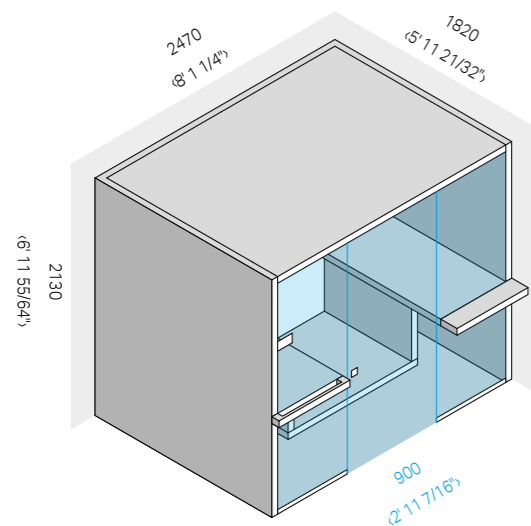

Consists of:

- 2 veneer panels, 3 15/16" x 7' 2 39/64" h thick
- 4 hemlock strips 1 3/16" x 1 3/16" x 7' 2 39/64" L

Cod: TM 00 00 0673 \$ 560.00

Air 80

4-5

**DIMENSIONS**

cm 247 x 182 x 213 h
8' 1 1/4" x 5' 11 21/32" x 6' 11 55/64" h