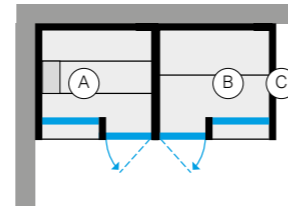

YOKU SH SHELF - LEFT-HAND CORNER

INTERIOR SAUNA (A)	INTERIOR HAMMAM (B)		
OUTSIDE WALLS ON VIEW (C)			
Heat-treated aspen wood	Calacatta Gold Extra	YK 10 11 0003	$ 66,375.00
Dark heat-treated wood	Fior di Bosco Tortora	YK 10 22 0003	$ 69,225.00
Canaletto walnut	Calacatta Gold Extra	YK 10 31 0003	$ 75,720.00
	Fior di Bosco Tortora	YK 10 32 0003	$ 75,720.00