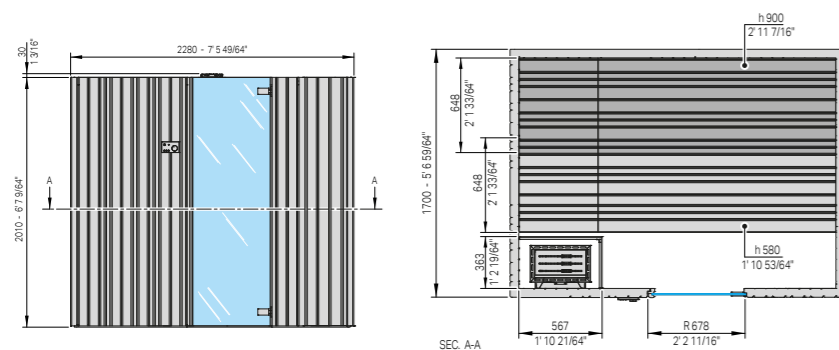

FEATURES/COMPONENTS

- > Wall lighting with led white light, 3.000 K
- > Heater with stones
- > Control panel with brushed steel finish
- > Brushed aluminium hinges and finish
- > Automatic energy-saving function
- > Electrical system with protected cable ducts
- > Benches
- > Protective grille for heater
- > Wooden bucket and ladle
- > Hourglass

AUKI 60 FIR WOOD

208Vac 3Ph 60Hz	Cod: SK 50 60 0049	$ 19.990.00
240Vac 1Ph 60Hz	Cod: SU 50 60 0049	$ 19.990.00

Options

Colour therapy led RGB

The LED RGB lighting replaces the standard white light, 3.000 K

Cod: ME 50 00 0040 $ 1,750.00

Double Mood Light

LED mood lighting in both spaces, 2.200-2.400 K

Cod: AE 10 00 0036 $ 1,140.00

ECC - Effe Comfort Control

The product can be remotely controlled by downloading the EFFE ECC app onto a smartphone or tablet.

[More information](#)

Cod: ME 21 00 0084 $ 1.035.00

ESS - Effe Sound System

Device with Bluetooth connection for listening to music inside the sauna.

[More information](#)

Cod: AE 10 00 0133 $ 2,100.00

Headrest / Backrest Auki

Cod: AS 30 00 0018
Fir wood $ 165.00