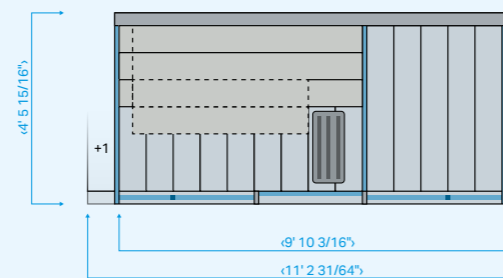

MID

MID FILO