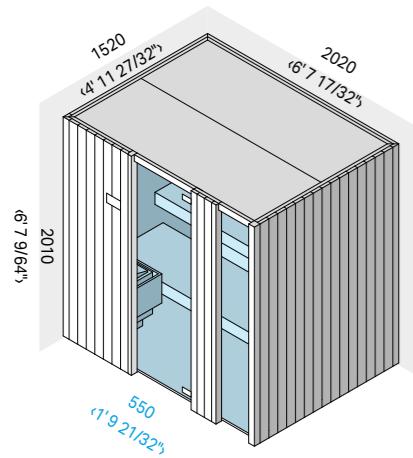

Padding kit Canadian hemlock

Consists of:

- 2 veneer panels, 3 15/16" x 7' 2 39/64" h thick
- 4 hemlock strips
1 3/16" x 1 3/16" x 7' 2 39/64" L

Cod: TM 00 00 0671 \$ 525.00

Auki 45 Hemlock

4

DIMENSIONS

cm 202 x 152 x 201 h
6' 7 17/32" x 4' 11 27/32" x 6' 7 9/64" h