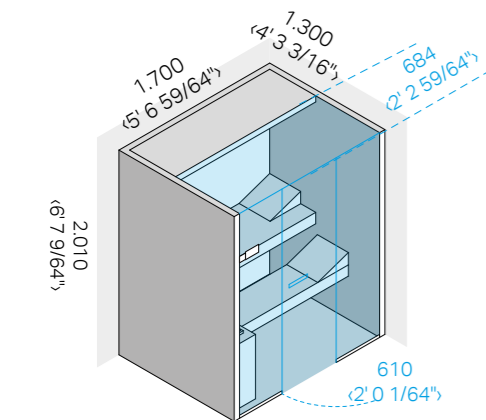

Consists of:

- 2 veneer panels, 3 15/16" x 7' 2 39/64" h thick
- 4 hemlock strips
- 1 3/16" x 1 3/16" x 7' 2 39/64" L

Cod: TM 00 00 0673 \$ 560.00

Sky 40

2-3

**DIMENSIONS**

cm 170 x 130 x 201 h
5' 6 59/64" x 4' 3 3/16" x 6' 7 9/64" h