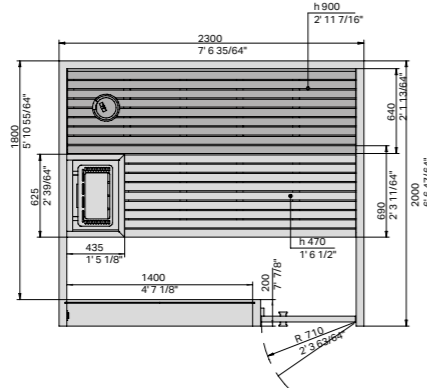

YOKU S DOOR 105 RIGHT DOOR

208Vac 3Ph 60Hz	Heat-Treated Aspen	Cod: SK 70 20 0003	$ 41,050.00
240Vac 1Ph 60Hz	Heat-Treated Aspen	Cod: SU 70 20 0003	$ 41,050.00
208Vac 3Ph 60Hz	Dark Heat-Treated Wood	Cod: SK 70 20 0005	$ 43,665.00
240Vac 1Ph 60Hz	Dark Heat-Treated Wood	Cod: SU 70 20 0005	$ 43,665.00
208Vac 3Ph 60Hz	Canaletto Walnut	Cod: SK 70 20 0001	$ 52,120.00
240Vac 1Ph 60Hz	Canaletto Walnut	Cod: SU 70 20 0001	$ 52,120.00

YOKU S DOOR 105 LEFT DOOR

208Vac 3Ph 60Hz	Heat-Treated Aspen	Cod: SK 70 20 0004	$ 41,050.00
240Vac 1Ph 60Hz	Heat-Treated Aspen	Cod: SU 70 20 0004	$ 41,050.00
208Vac 3Ph 60Hz	Dark Heat-Treated Wood	Cod: SK 70 20 0006	$ 43,665.00
240Vac 1Ph 60Hz	Dark Heat-Treated Wood	Cod: SU 70 20 0006	$ 43,665.00
208Vac 3Ph 60Hz	Canaletto Walnut	Cod: SK 70 20 0002	$ 52,120.00
240Vac 1Ph 60Hz	Canaletto Walnut	Cod: SU 70 20 0002	$ 52,120.00

* With lower room heights the roof is assembled from the inside:
8% INCREASE ON THE LIST PRICE