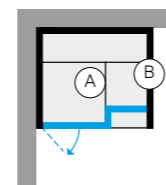

Configurations: 240Vac 1Ph 60Hz

BODYLOVE H - NICHE

INTERIOR (A)	OUTSIDE WALLS ON VIEW (B)		
Champagne grès	-	BU 30 01 0001	$ 65,140.00
Smooth glass	-	BU 30 03 0001	$ 71,900.00
Fluted glass	-	BU 30 04 0001	$ 74,470.00
Can be covered	-	BU 30 05 0001	$ 57,420.00

BODYLOVE H - RIGHT-HAND CORNER

INTERIOR (A)	OUTSIDE WALLS ON VIEW (B)		
Champagne grès	Champagne grès	BU 30 01 0002	$ 67,555.00
	Mirror	BU 30 01 0003	$ 66,910.00
Smooth glass	Smooth glass	BU 30 03 0002	$ 76,400.00
	Mirror	BU 30 03 0003	$ 73,505.00
Fluted glass	Smooth glass	BU 30 04 0002	$ 79,135.00
	Mirror	BU 30 04 0003	$ 76,080.00
Can be covered	Can be covered	BU 30 05 0002	$ 57,420.00

BODYLOVE H - LEFT-HAND CORNER

INTERIOR (A)	OUTSIDE WALLS ON VIEW (B)		
Champagne grès	Champagne grès	BU 30 01 0004	$ 67,555.00
	Mirror	BU 30 01 0005	$ 66,910.00
Smooth glass	Smooth glass	BU 30 03 0004	$ 76,400.00
	Mirror	BU 30 03 0005	$ 73,505.00
Fluted glass	Smooth glass	BU 30 04 0004	$ 79,135.00
	Mirror	BU 30 04 0005	$ 76,080.00
Can be covered	Can be covered	BU 30 05 0003	$ 57,420.00

BODYLOVE H - PENINSULA

INTERIOR (A)	OUTSIDE WALLS ON VIEW (B)		
Champagne grès	Champagne grès	BU 30 01 0006	$ 69,805.00
	Mirror	BU 30 01 0007	$ 68,520.00
Smooth glass	Smooth glass	BU 30 03 0006	$ 81,065.00
	Mirror	BU 30 03 0007	$ 75,115.00
Fluted glass	Smooth glass	BU 30 04 0006	$ 83,800.00
	Mirror	BU 30 04 0007	$ 77,690.00
Can be covered	Can be covered	BU 30 05 0004	$ 57,420.00

Technical card download