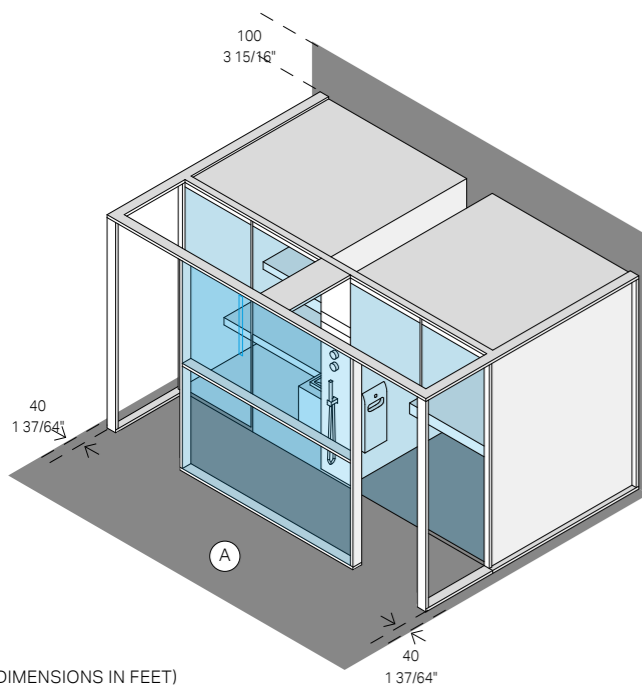

Technical information

More information: www.effe.it

(DIMENSIONS IN FEET)

The LOGICA SPA FILO must be installed directly on the floor and against finished walls.

All work must be carried out by qualified personnel or by one of our After Sales Service, based on local and international standards CEI 64.8 (IEC 364 - 1). Make sure that the electric and plumbing connections have been correctly set up (water line with closing gate valve, outlet siphon, power line with suitable magnetothermal residual current device, etc.) according to the related technical specifications. Connect all piping in such a way that it may be disconnected (in the event of removal of the system for maintenance).

All Effe products are built and tested in compliance with American and Canadian standards to guarantee maximum user safety.