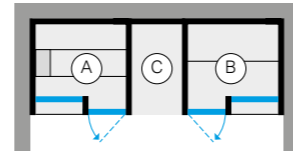

Yoku SPA Glass

Configurations: 208Vac 1Ph 60Hz

[Technical card download](#)

YOKU SPA GLASS - NICHE

INTERIOR SAUNA (A)		INTERIOR HAMMAM (B)	
OUTSIDE WALLS ON VIEW (C)		INTERIOR SHOWER (D)	
Heat-treated aspen wood	Calacatta Gold Extra	YK 90 11 0001	$ 89,815.00
Dark heat-treated wood	Fior di Bosco Tortora	YK 90 22 0001	$ 92,350.00
Canaletto walnut	Calacatta Gold Extra	YK 90 31 0001	$ 99,160.00
	Fior di Bosco Tortora	YK 90 32 0001	$ 99,160.00