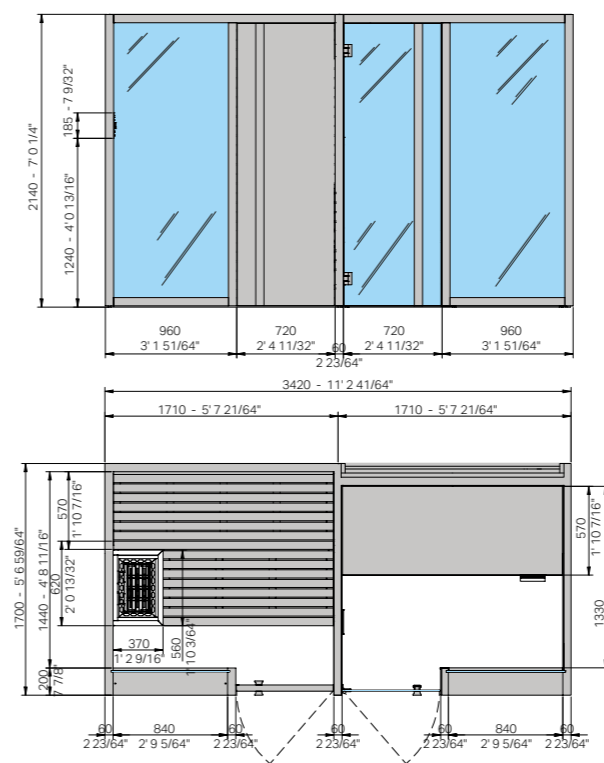

CUSTOM MADE

For Yoku SH Door made-to-measure:
see the form on page 165

or contact Perfect Wellness Group:
ph. 917-671-0300
contact@perfectwellnessgroup.com
www.perfectwellnessgroup.com

ECC - Effe Comfort Control

The product can be remotely controlled by downloading the EFFE ECC app onto a smartphone or tablet.
More information