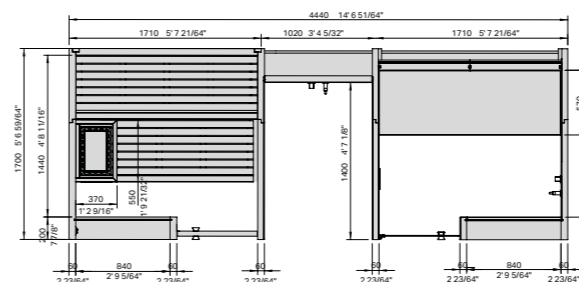

Yoku Spa Door

Marco Williams Fagioli Design

Yoku Spa Door

3-4

DIMENSIONS

cm 444 x 170 x 214 h
14' 6 51/64" x 5' 6 59/64" x 7' 0 1/4" h

ABSORBED POWER

10,5 kW max (6,0 kW sauna + 4,5 kW hammam)
208Vac 1Ph 60Hz - 240Vac 1Ph 60Hz

VERSIONES DISPONIBLES

- > Sauna in heat-treated aspen wood with Hammam in Calacatta Gold Extra grès porcelain
- > Sauna in heat-treated wood with Hammam in Fior di Bosco Tortora grès porcelain
- > Sauna in Canaletto walnut with Hammam in Calacatta Gold Extra or Fior di Bosco Tortora grès porcelain

MATERIALES

Sauna inside and fittings: wood
Hammam inside and fittings: Grès porcelain
Outside walls on view: wood
Doors: 8 mm clear tempered glass with polished aluminum finish hinges

FEATURES/COMPONENTS

Sauna includes:

- > Lighting with led white light, 3.000 K
- > Heater with stones
- > Control panel with brushed steel finish
- > Automatic energy-saving function
- > Electrical system with protected cable ducts
- > Wooden benches
- > Protective grille for heater
- > Wooden bucket and ladle
- > Hourglass

Hammam includes:

- > Nuvola Smart Power steam generator installed outside
- > Lighting with led white light, 3.000 K
- > Benches clad in grès porcelain
- > Touch control panel
- > Single control mixer tap with flexible hose and hand held shower head

Shower includes:

- > Single handle mixer with a 2-way diverter
- > Hand-held shower head with flexible tube
- > Shower head 30 cm diameter

Technical information

More information: www.effe.it

(DIMENSIONS IN FEET)

The Yoku SPA must be installed directly on the floor and against finished walls.