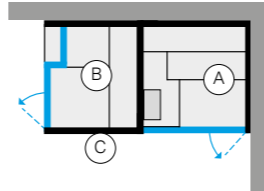

BODYLOVE SH SIDE - LEFT-HAND CORNER

	INTERIOR SAUNA (A)	INTERIOR HAMMAM (B)	OUTSIDE WALLS ON VIEW (C)		
Hemlock		Smooth Canadian hemlock	BU 45 11 0004	$ 101,330.00	
	Champagne grès	Champagne grès	BU 45 11 0005	$ 102,780.00	
		Mirror	BU 45 11 0006	$ 102,135.00	
	Smooth glass	Smooth Canadian hemlock	BU 45 13 0004	$ 106,800.00	
		Smooth glass	BU 45 13 0005	$ 110,660.00	
		Mirror	BU 45 13 0006	$ 107,765.00	
	Fluted glass	Smooth Canadian hemlock	BU 45 14 0004	$ 110,175.00	
		Smooth glass	BU 45 14 0005	$ 113,875.00	
		Mirror	BU 45 14 0006	$ 110,980.00	
	Can be covered	Can be covered	BU 45 15 0002	$ 92,805.00	

BODYLOVE SH SIDE - PENINSULA

	INTERIOR SAUNA (A)	INTERIOR HAMMAM (B)	OUTSIDE WALLS ON VIEW (C)		
Hemlock		Smooth Canadian hemlock	BU 45 11 0007	$ 102,295.00	
	Champagne grès	Champagne grès	BU 45 11 0008	$ 105,030.00	
		Mirror	BU 45 11 0009	$ 103,745.00	
	Smooth glass	Smooth Canadian hemlock	BU 45 13 0007	$ 107,765.00	
		Smooth glass	BU 45 13 0008	$ 115,165.00	
		Mirror	BU 45 13 0009	$ 109,375.00	
	Fluted glass	Smooth Canadian hemlock	BU 45 14 0007	$ 110,980.00	
		Smooth glass	BU 45 14 0008	$ 118,540.00	
		Mirror	BU 45 14 0009	$ 112,590.00	
	Can be covered	Can be covered	BU 45 15 0003	$ 92,805.00	

Technical card download