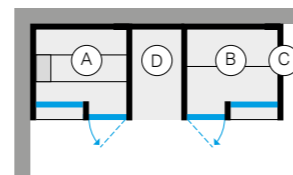

YOKU SPA GLASS - LEFT-HAND CORNER

INTERIOR SAUNA (A)		INTERIOR HAMMAM (B)	
OUTSIDE WALLS ON VIEW (C)		INTERIOR SHOWER (D)	
Heat-treated aspen wood	Calacatta Gold Extra	YK 90 11 0003	$ 90,450.00
Dark heat-treated wood	Fior di Bosco Tortora	YK 90 22 0003	$ 92,825.00
Canaletto walnut	Calacatta Gold Extra	YK 90 31 0003	$ 99,635.00
	Fior di Bosco Tortora	YK 90 32 0003	$ 99,635.00