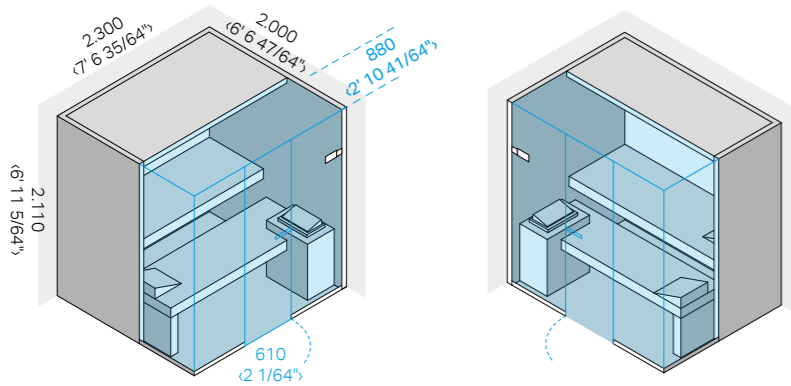

Sky Corner 105

5-6

RIGHT-HAND CORNER