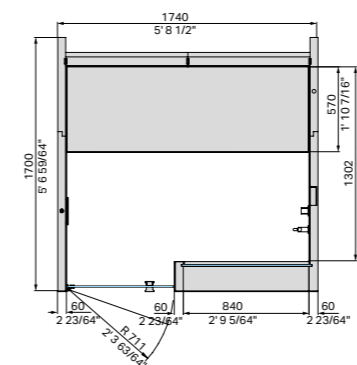

CUSTOM MADE

For Yoku H Galss made-to-measure: see the form on page 179

or contact Perfect Wellness Group:
ph. 917-671-0300
contact@perfectwellnessgroup.com
www.perfectwellnessgroup.com