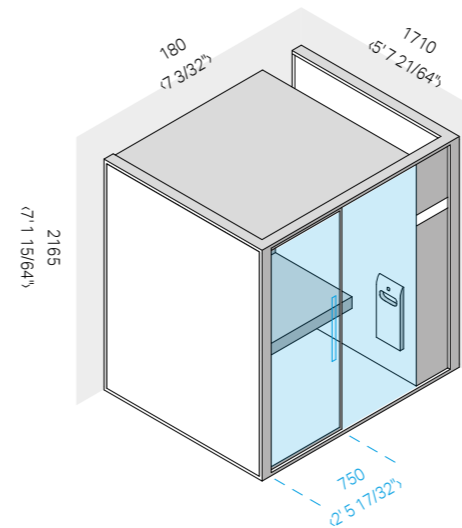

One H Filo

3-4

DIMENSIONS

cm 214 x 171 x 217 h
7' 1/4 x 5' 7" 21/64 x 7' 1" 7/16 h

ABSORBED POWER

4,5 kW max
208Vac 1Ph 60Hz - 240Vac 1Ph 60Hz

HAMMAM MATERIALS

Inside and fittings: 9/64 laminated gres porcelain
Doors in 5/16 tempered glass

FEATURES/COMPONENTS

Hamмам includes:

- > Aquasteam 45
- > Benches: 9/64 laminated gres porcelain fitted to 15mm toughened glass
- > Lighting system with LED RGB colour therapy 5 fixed colours and 4 dynamic cycles and white light
- > Single handle mixer with a 2-way diverter
- > Hand-held shower head with flexible tube
- > Shower head 11 13/13" diameter