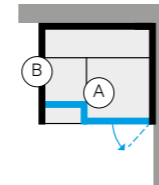

Configurations: 208Vac 1Ph 60Hz

BODYLOVE H - NICHE

INTERIOR (A)	OUTSIDE WALLS ON VIEW (B)		
Champagne grès	-	BK 30 01 0001	$ 65,140.00
Smooth glass	-	BK 30 03 0001	$ 71,900.00
Fluted glass	-	BK 30 04 0001	$ 74,470.00
Can be covered	-	BK 30 05 0001	$ 57,420.00

BODYLOVE H - RIGHT-HAND CORNER

INTERIOR (A)	OUTSIDE WALLS ON VIEW (B)		
Champagne grès	Champagne grès	BK 30 01 0002	$ 67,555.00
	Mirror	BK 30 01 0003	$ 66,910.00
Smooth glass	Smooth glass	BK 30 03 0002	$ 76,400.00
	Mirror	BK 30 03 0003	$ 73,505.00
Fluted glass	Smooth glass	BK 30 04 0002	$ 79,135.00
	Mirror	BK 30 04 0003	$ 76,080.00
Can be covered	Can be covered	BK 30 05 0002	$ 57,420.00

BODYLOVE H - LEFT-HAND CORNER

INTERIOR (A)	OUTSIDE WALLS ON VIEW (B)		
Champagne grès	Champagne grès	BK 30 01 0004	$ 67,555.00
	Mirror	BK 30 01 0005	$ 66,910.00
Smooth glass	Smooth glass	BK 30 03 0004	$ 76,400.00
	Mirror	BK 30 03 0005	$ 73,505.00
Fluted glass	Smooth glass	BK 30 04 0004	$ 79,135.00
	Mirror	BK 30 04 0005	$ 76,080.00
Can be covered	Can be covered	BK 30 05 0003	$ 57,420.00

BODYLOVE H - PENINSULA

INTERIOR (A)	OUTSIDE WALLS ON VIEW (B)		
Champagne grès	Champagne grès	BK 30 01 0006	$ 69,805.00
	Mirror	BK 30 01 0007	$ 68,520.00
Smooth glass	Smooth glass	BK 30 03 0006	$ 81,065.00
	Mirror	BK 30 03 0007	$ 75,115.00
Fluted glass	Smooth glass	BK 30 04 0006	$ 83,800.00
	Mirror	BK 30 04 0007	$ 77,690.00
Can be covered	Can be covered	BK 30 05 0004	$ 57,420.00

Technical card download