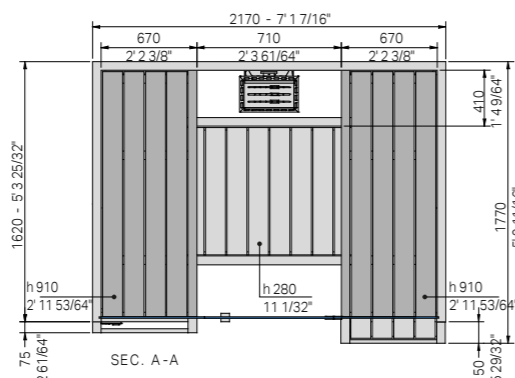

AIR 80 CORNER RIGHT-HAND CORNER

208Vac 3Ph 60Hz	Natural Aspen Wood	Cod: SK 91 80 0001	$ 29,675.00
240Vac 1Ph 60Hz	Natural Aspen Wood	Cod: SU 91 80 0001	$ 29,675.00
208Vac 3Ph 60Hz	Heat-Treated Aspen Wood	Cod: SK 91 80 0003	$ 31,060.00
240Vac 1Ph 60Hz	Heat-Treated Aspen Wood	Cod: SU 91 80 0003	$ 31,060.00

AIR 80 CORNER LEFT-HAND CORNER

208Vac 3Ph 60Hz	Natural Aspen Wood	Cod: SK 91 80 0002	$ 29,675.00
240Vac 1Ph 60Hz	Natural Aspen Wood	Cod: SU 91 80 0002	$ 29,675.00
208Vac 3Ph 60Hz	Heat-Treated Aspen Wood	Cod: SK 91 80 0004	$ 31,060.00
240Vac 1Ph 60Hz	Heat-Treated Aspen Wood	Cod: SU 91 80 0004	$ 31,060.00