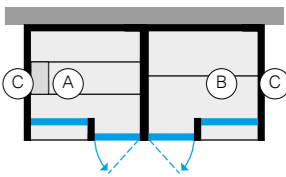

YOKU SH SHELF - PENINSULA

INTERIOR SAUNA (A)	INTERIOR HAMMAM (B)		
OUTSIDE WALLS ON VIEW (C)			
Heat-treated aspen wood	Calacatta Gold Extra	YU 10 11 0004	$ 67,165.00
Dark heat-treated wood	Fior di Bosco Tortora	YU 10 22 0004	$ 69,225.00
Canaletto walnut	Calacatta Gold Extra	YU 10 31 0004	$ 76,830.00
	Fior di Bosco Tortora	YU 10 32 0004	$ 76,830.00