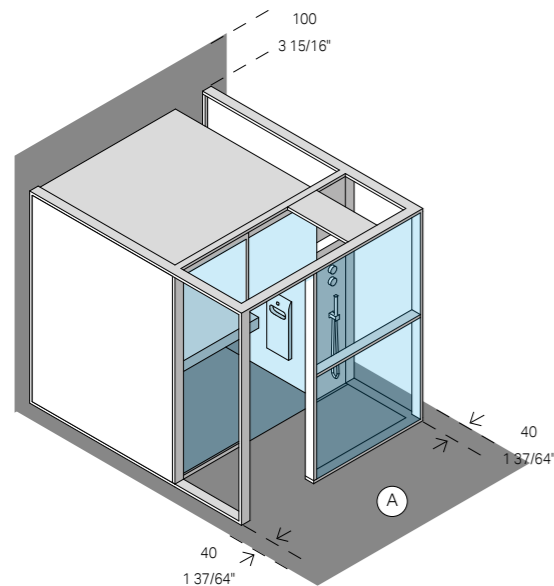

Technical information

More information: www.effe.it

(DIMENSIONS IN FEET)

The LOGICA H FILO must be installed directly on the floor and against finished walls.

All work must be carried out by qualified personnel or by one of our After Sales Service, based on local and international standards CEI 64.8 (IEC 364 - 1). Make sure that the electric and plumbing connections have been correctly set up (water line with closing gate valve, outlet siphon, power line with suitable magnetothermal residual current device, etc.) according to the related technical specifications. Connect all piping in such a way that it may be disconnected (in the event of removal of the system for maintenance).

All Effe products are built and tested in compliance with American and Canadian standards to guarantee maximum user safety.