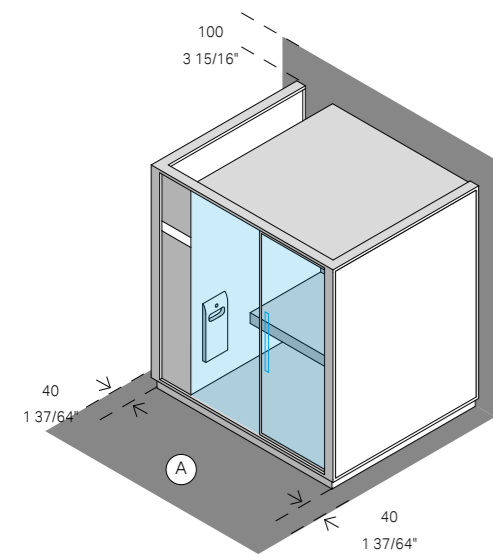

Technical information

More information: www.effe.it

(DIMENSIONS IN FEET)

The ONE H must be installed directly on the floor and against finished walls.

All work must be carried out by qualified personnel or by one of our After Sales Service, based on local and international standards CEI 64.8 (IEC 364 - 1). Make sure that the electric and plumbing connections have been correctly set up (water line with closing gate valve, outlet siPhon, power line with suitable magnetothermal residual current device, etc.) according to the related technical specifications. Connect all piping in such a way that it may be disconnected (in the event of removal of the system for maintenance).

All EFFEGIBI products are built and tested in compliance with American and Canadian standards to guarantee maximum user safety.

Water outlet:

arrange a Ø 1 31/32" tube as lower as possible.

Cold water inlet:

arrange a 1/2" female connection, 3 15/16" above the floor.

Sheaths Ø 63/64" for the electric supply:

prepare a power cable of appropriate size, to come 9' 10 7/64" clear of the floor.