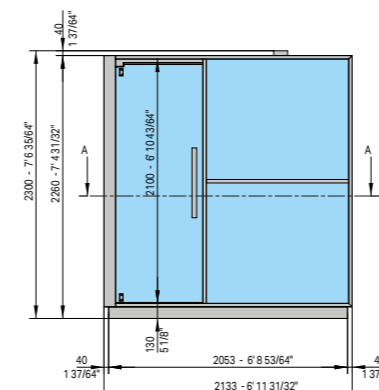

Logica S

3-4

CUSTOM MADE

For Logica S made-to-measure: see the form on page 112

or contact Perfect Wellness Group:
ph. 917-671-0300
contact@perfectwellnessgroup.com
www.perfectwellnessgroup.com

DIMENSIONS

cm 214 x 250 x 226 h
7' 1/4" x 8' 2 27/64" x 7' 4 31/32" h

ABSORBED POWER

6,0 kW max
208Vac 1Ph 60Hz - 240Vac 1Ph 60Hz

SAUNA MATERIALS

Inside and fittings: Canadian hemlock
Doors in 5/16" tempered glass
Platform: 1 1/2" laminated gres porcelain fitted to 19/32" tempered glass

SHOWER MATERIALS

Platform: 1 1/2" laminated gres porcelain fitted to 19/32" tempered glass

FEATURES/COMPONENTS

Sauna includes:

- > Wooden benches
- > Heater with stones
- > Touch control panel
- > Automatic energy saving function
- > Bucket built into the lower bench
- > Wooden ladle
- > Hourglass
- > Electrical system with protected cable ducts
- > Lighting system with LED RGB colour therapy 5 fixed colours and 4 dynamic cycles and white light

Shower includes:

- > Mixer tap with flow regulator and diverter
- > Ceiling mounted anti-scale shower head
- > Hand-held shower head