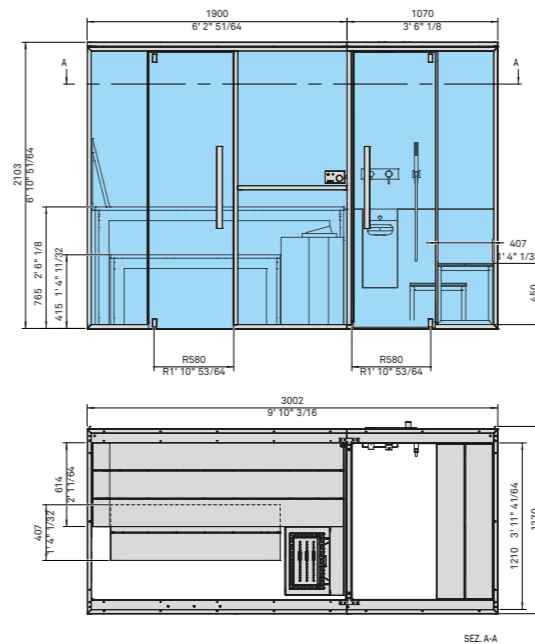

Mid Filo

Talocci Design

Mid Filo

3-4

DIMENSIONS

cm 300 x 137 x 211 h
9' 10" 7/64 x 4' 5" 15/16 x 6' 11" 5/64 h

ABSORBED POWER

11,0 kW max (8,0 kW sauna + 3,0 kW hammam)
208Vac 1Ph 60Hz - 240Vac 1Ph 60Hz

SAUNA MATERIALS

Inside and fittings: Canadian hemlock
Doors in 5/16 tempered glass

HAMMAM MATERIALS - SHOWER

Inside and fittings: 9/64 laminated gres porcelain
Doors in 5/16 tempered glass

FEATURES/COMPONENTS

Sauna includes:

- > Wooden benches
- > Heater with stones
- > Touch control panel
- > Automatic energy-saving function
- > Bucket built into the lower bench
- > Wooden ladle
- > Electrical system with protected cable ducts
- > Lighting system with LED RGB colour therapy 5 fixed colours and 4 dynamic cycles and white light

Hammam includes:

- > Aquasteam 45
- > Benches: 9/64 laminated gres porcelain fitted to 15mm toughened glass
- > Lighting system with LED RGB colour therapy 5 fixed colours and 4 dynamic cycles and white light

Shower includes:

- > Thermostatic mixer with 3-way diverter
- > Hand-held shower head
- > 42 x 42 cm ceiling-mounted shower head with rain and nebuliser functions

Technical information

More information: www.effe.it

(DIMENSIONS IN FEET)

The MID must be installed directly on the floor and against finished walls.