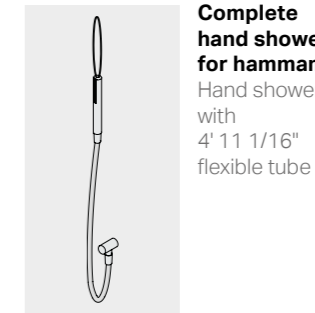

Complete hand shower for hammam
Hand shower with 4' 11 1/16" flexible tube

Cod: SE 91 00 0059 $ 1,135.00