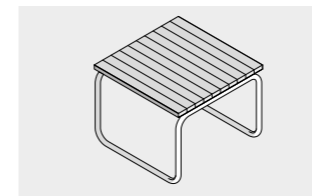

Hammam footrest
Dimensions: cm 45 x 45 x 35 h
1' 5 23/32" x 1' 5 23/32" x 1' 1 25/32" h
Materials: Teak, steel

Cod: HA 65 10 0025 $ 1,640.00