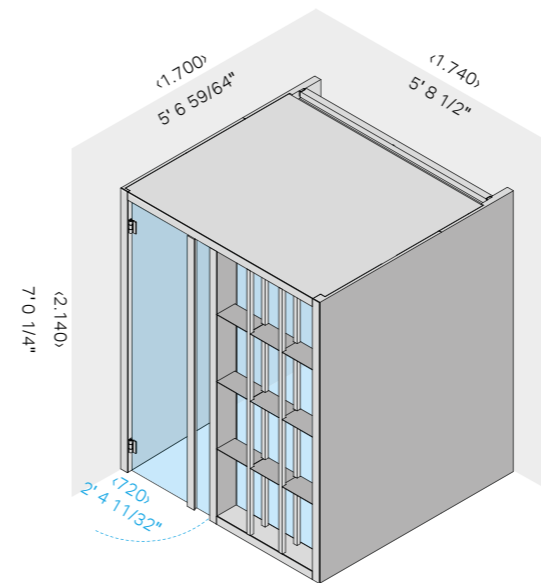

Yoku H Shelf

3-4

DIMENSIONS

cm 174 x 170 x 214 h
5' 8 1/2" x 5' 6 59/64" x 7' 0 1/4" h

ABSORBED POWER

4,5 kW hammam 208Vac 1Ph 60Hz
4,5 kW hammam 240Vac 1Ph 60Hz

VERSIONES DISPONIBLES

- > Exterior in heat-treated aspen wood with Hammam in Calacatta Gold Extra grès porcelain
- > Exterior in heat-treated wood with Hammam in Fior di Bosco Tortora grès porcelain
- > Exterior in Canaletto walnut with Hammam in Calacatta Gold Extra or Fior di Bosco Tortora grès porcelain

MATERIALES

Hammam inside and fittings: Grès porcelain
Outside walls on view: wood
Doors: 8 mm clear tempered glass with polished aluminum finish hinges

FEATURES/COMPONENTS

Hammam includes:

- > Nuvola Smart Power steam generator installed outside
- > Lighting with led white light, 3.000 K
- > Benches clad in grès porcelain
- > Brushed aluminium hinges and finish
- > Touch control panel
- > Outer shelves in pickled steel
- > Single handle mixer with a 2-way diverter
- > Hand-held shower head with flexible tube
- > Shower head 11 13/16" diameter