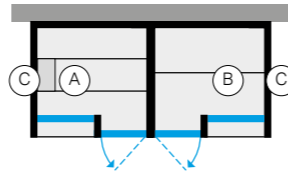

YOKU SH DOOR - PENINSULA

INTERIOR SAUNA (A) OUTSIDE WALLS ON VIEW (C)		INTERIOR HAMMAM (B) INTERIOR SHOWER (D)	
Heat-treated aspen wood	Calacatta Gold Extra	YK 20 11 0004	$ 66,055.00
Dark heat-treated wood	Fior di Bosco Tortora	YK 20 22 0004	$ 69,540.00
Canaletto walnut	Calacatta Gold Extra	YK 20 31 0004	$ 75,400.00
	Fior di Bosco Tortora	YK 20 32 0004	$ 75,400.00