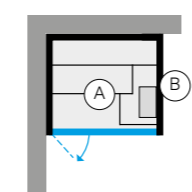

Configurations: 240Vac 1Ph 60Hz

BODYLOVE S - NICHE

INTERIOR (A)	OUTSIDE WALLS ON VIEW (B)		
Hemlock	-	BU 20 10 0001	$ 43,105.00
Dark Heat-treated wood	-	BU 20 20 0001	$ 49,865.00

BODYLOVE S - RIGHT-HAND CORNER

INTERIOR (A)	OUTSIDE WALLS ON VIEW (B)		
Hemlock	Smooth Canadian hemlock	BU 20 10 0002	$ 43,910.00
	Mirror	BU 20 10 0003	$ 44,715.00
Dark Heat-treated wood	Smooth Dark Heat-treated wood	BU 20 20 0002	$ 51,955.00
	Mirror	BU 20 20 0003	$ 51,470.00

BODYLOVE S - LEFT-HAND CORNER

INTERIOR (A)	OUTSIDE WALLS ON VIEW (B)		
Hemlock	Smooth Canadian hemlock	BU 20 10 0004	$ 43,910.00
	Mirror	BU 20 10 0005	$ 44,715.00
Dark Heat-treated wood	Smooth Dark Heat-treated wood	BU 20 20 0004	$ 51,955.00
	Mirror	BU 20 20 0005	$ 51,470.00

BODYLOVE S - PENINSULA

INTERIOR (A)	OUTSIDE WALLS ON VIEW (B)		
Hemlock	Smooth Canadian hemlock	BU 20 10 0006	$ 44,875.00
	Mirror	BU 20 10 0007	$ 46,485.00
Dark Heat-treated wood	Smooth Dark Heat-treated wood	BU 20 20 0006	$ 54,205.00
	Mirror	BU 20 20 0007	$ 53,080.00

Technical card download