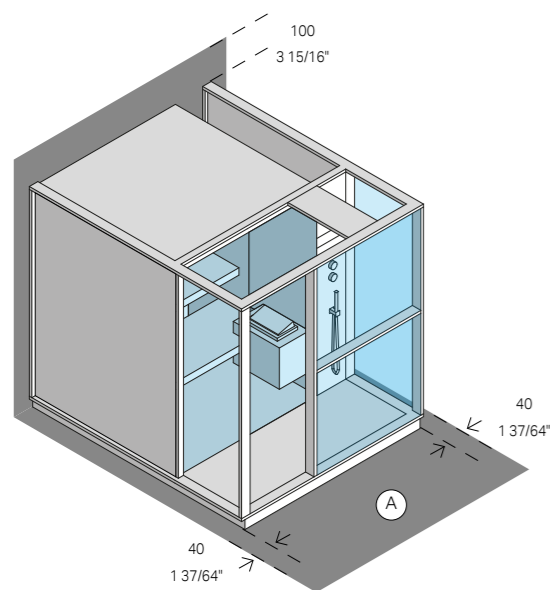

(DIMENSIONS IN FEET)

A Space required around the product for easy assembly. If a smaller area is available, please contact the manufacturer

The LOGICA S must be installed directly on the floor and against finished walls.

All work must be carried out by qualified personnel or by one of our After Sales Service, based on local and international standards CEI 64.8 (IEC 364 – 1). Make sure that the electric and plumbing connections have been correctly set up (water line with closing gate valve, outlet siphon, power line with suitable magnetothermal residual current device, etc.) according to the related technical specifications. Connect all piping in such a way that it may be disconnected (in the event of removal of the system for maintenance).

All EFFEGIBI products are built and tested in compliance with American and Canadian standards to guarantee maximum user safety.

Water outlet:
arrange a $\varnothing$ 1 31/32" tube as lower as possible.

Cold water inlet:
arrange a 1/2" female connection, 3 15/16" above the floor.

Hot water inlet:
arrange a 1/2" female connection, 3 15/16" above the floor.

Sheaths $\varnothing$ 63/64" for the electric supply:
prepare two power cables of appropriate size, to come 9' 10 7/64" clear of the floor.

	kW	Amps	Wire Size (AWG)	Voltage
Logica S	6	29	8	208V 1Ph 60 Hz
	6	25	8	240V 1Ph 60 Hz