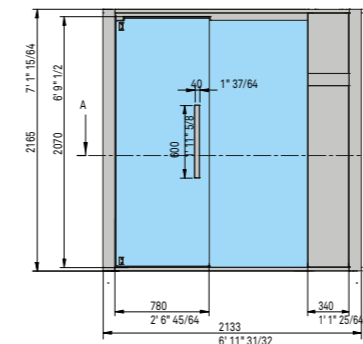

A

Space required around the product for easy assembly. If a smaller area is available, please contact the manufacturer.

	kW	Amps	Wire Size (AWG)	Voltage
One H	4.5	21.63	8	208V 1P 60 Hz
		18.75	8	240V 1P 60 Hz

CUSTOM MADE

For One H Filo made-to-measure: see the form on page 112

or contact Perfect Wellness Group:
ph. 917-671-0300
contact@perfectwellnessgroup.com
www.perfectwellnessgroup.com

ECC - Effe Comfort Control

The product can be remotely controlled by downloading the EFFE ECC app onto a smartphone or tablet.
More information