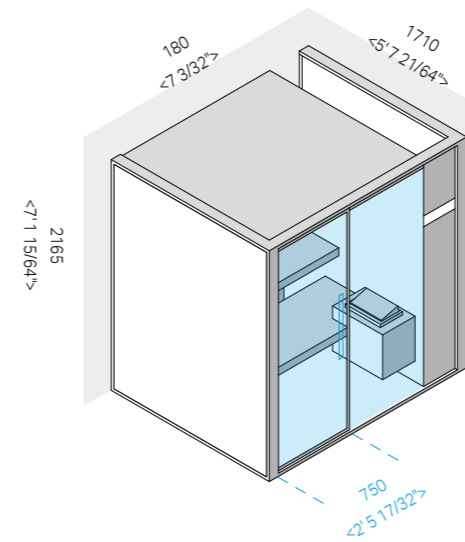

One S Filo

3-4

DIMENSIONS

cm 214 x 171 x 217 h
7' 1/4 x 5' 7" 21/64 x 7' 1" 7/16 h

ABSORBED POWER

6,0 kW max
208Vac 1Ph 60Hz - 240Vac 1Ph 60Hz

SAUNA MATERIALS

Inside and fittings: Canadian hemlock
Doors in 5/16 tempered glass

FEATURES/COMPONENTS

Sauna includes:

- > Wooden benches
- > Heater with stones
- > Touch control panel
- > Automatic energy-saving function
- > Bucket built into the lower bench
- > Wooden ladle
- > Hourglass
- > Electrical system with protected cable ducts
- > Lighting system with LED RGB colour therapy 5 fixed colours and 4 dynamic cycles and white light