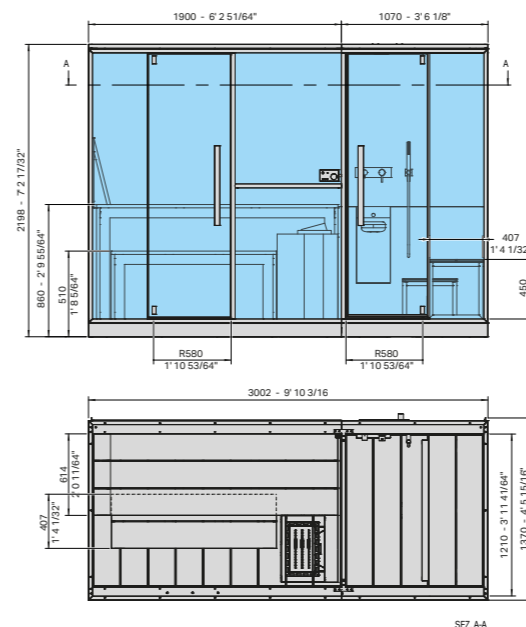

DIMENSIONS

cm 300 x 137 x 220 h
9' 10 3/16" x 4' 5 15/16" x 7' 2 17/32" h

ABSORBED POWER

11 kW max (8,0 kW sauna + 3 kW hammam)
208Vac 1Ph 60Hz - 240Vac 1Ph 60Hz

SAUNA MATERIALS

Inside and fittings: Canadian hemlock
Doors in 5/16" tempered glass
Platform: 1 1/2" laminated gres porcelain fitted to 19/32" tempered glass

HAMMAM MATERIALS - DOCCIA

Inside and fittings: 1 1/2" laminated gres porcelain
Doors in 5/16" tempered glass
Platform: 1 1/2" laminated gres porcelain fitted to 19/32" tempered glass

FEATURES/COMPONENTS

Sauna includes:

- > Wooden benches
- > Heater with stones
- > Touch control panel
- > Automatic energy saving function
- > Bucket built into the lower bench
- > Wooden ladle
- > Electrical system with protected cable ducts
- > Lighting system with LED RGB colour therapy 5 fixed colours and 4 dynamic cycles and white light

Hammam includes:

- > Aquasteam 45
- > Benches: 1 1/2" laminated gres porcelain fitted to 19/32" tempered glass
- > Lighting system with LED RGB colour therapy 5 fixed colours and 4 dynamic cycles and white light

Shower includes:

- > Thermostatic mixer with 3-way diverter
- > Hand-held shower head
  1' 4 17/32" x 1' 4 17/32" ceiling-mounted shower head with rain and nebuliser functions

(A) Space required around the product for easy assembly. If a smaller area is available, please contact the manufacturer

CUSTOM MADE

For MID made-to-measure:
see the form on page 112

or contact Perfect Wellness Group:
ph. 917-671-0300
contact@perfectwellnessgroup.com
www.perfectwellnessgroup.com

ECC - Effe Comfort Control

The product can be remotely controlled by downloading the EFFE ECC app onto a smartphone or tablet.
More information