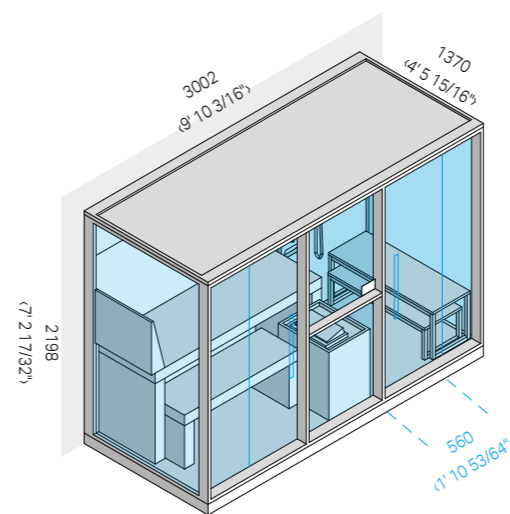

Mid

Talocci Design

MID

3-4

Technical information

More information: www.effe.it

The MID must be installed directly on the floor and against finished walls.

All work must be carried out by qualified personnel or by one of our After Sales Service, based on local and international standards CEI 64.8 (IEC 364 – 1). Make sure that the electric and plumbing connections have been correctly set up (water line with closing gate valve, outlet siPhon, power line with suitable magnetothermal residual current device, etc.) according to the related technical specifications. Connect all piping in such a way that it may be disconnected (in the event of removal of the system for maintenance).

All EFFEGIBI products are built and tested in compliance with American and Canadian standards to guarantee maximum user safety.

Water outlet:

fit a Ø1 37/64" pipe with a female fitting to the wall, resting on the floor.

Cold water inlet:

fit a 1/2" threaded female connector flush to the wall. We recommend installing a cut-off tap away from the main bulk of the product.

Hot water inlet:

fit a 1/2" threaded female connector flush to the wall. We recommend installing a cut-off tap away from the main bulk of the product.

Sheaths Ø 63/64" for the electric supply:

for each sheath prepare a power cable of appropriate size, to come 6' 6 47/64" clear of the wall.

	kW	Zone	kW	Amps	Wire Size (AWG)	Voltage
Mid	11	Hammam	3	14,42	8	208V 1Ph 60 Hz
				12,5	8	240V 1Ph 60 Hz
	Sauna	8	39	8	208V 1Ph 60 Hz	
			33.4	8	240V 1Ph 60 Hz	

DIMENSIONS

cm 300 x 137 x 220 h
9' 10 3/16" x 4' 5 15/16" x 7' 2 17/32" h

ABSORBED POWER

11 kW max (8,0 kW sauna + 3 kW hammam)
208Vac 1Ph 60Hz - 240Vac 1Ph 60Hz

SAUNA MATERIALS

Inside and fittings: Canadian hemlock
Doors in 5/16" tempered glass
Platform: 1 1/2" laminated gres porcelain fitted to 19/32" tempered glass