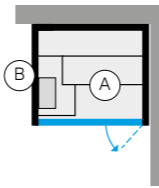

Configurations: 208Vac 1Ph 60Hz

BODYLOVE S - NICHE

INTERIOR (A)	OUTSIDE WALLS ON VIEW (B)		
Hemlock	-	BK 20 10 0001	$ 43,105.00
Dark Heat-treated wood	-	BK 20 20 0001	$ 49,865.00

BODYLOVE S - RIGHT-HAND CORNER

INTERIOR (A)	OUTSIDE WALLS ON VIEW (B)		
Hemlock	Smooth Canadian hemlock	BK 20 10 0002	$ 43,910.00
	Mirror	BK 20 10 0003	$ 44,715.00
Dark Heat-treated wood	Smooth Dark Heat-treated wood	BK 20 20 0002	$ 51,955.00
	Mirror	BK 20 20 0003	$ 51,470.00

BODYLOVE S - LEFT-HAND CORNER

INTERIOR (A)	OUTSIDE WALLS ON VIEW (B)		
Hemlock	Smooth Canadian hemlock	BK 20 10 0004	$ 43,910.00
	Mirror	BK 20 10 0005	$ 44,715.00
Dark Heat-treated wood	Smooth Dark Heat-treated wood	BK 20 20 0004	$ 51,955.00
	Mirror	BK 20 20 0005	$ 51,470.00

BODYLOVE S - PENINSULA

INTERIOR (A)	OUTSIDE WALLS ON VIEW (B)		
Hemlock	Smooth Canadian hemlock	BK 20 10 0006	$ 44,875.00
	Mirror	BK 20 10 0007	$ 46,485.00
Dark Heat-treated wood	Smooth Dark Heat-treated wood	BK 20 20 0006	$ 54,205.00
	Mirror	BK 20 20 0007	$ 53,080.00

Technical card download