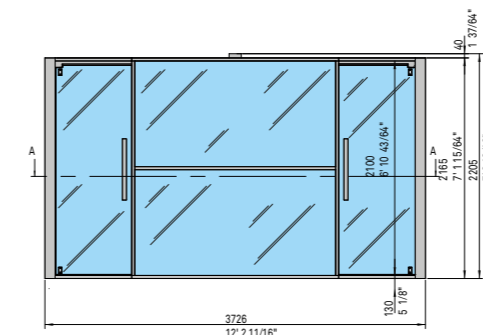

A

Space required around the product for easy assembly. If a smaller area is available, please contact the manufacturer.

	kW	Zone	kW	Amps	Wire Size (AWG)	Voltage
Logica	10.5	Hammam	4.5	12.49	8	208V 1Ph 60 Hz
				18.75	8	240V 1Ph 60 Hz
	Sauna	6	29	8	208V 1Ph 60 Hz	
			25	8	240V 1Ph 60 Hz	

CUSTOM MADE

For Logica SPA made-to-measure:
see the form on page 112

or contact Perfect Wellness Group:
ph. 917-671-0300
contact@perfectwellnessgroup.com
www.perfectwellnessgroup.com

ECC - Effe Comfort Control

The product can be remotely controlled by downloading the EFFE ECC app onto a smartphone or tablet.
More information