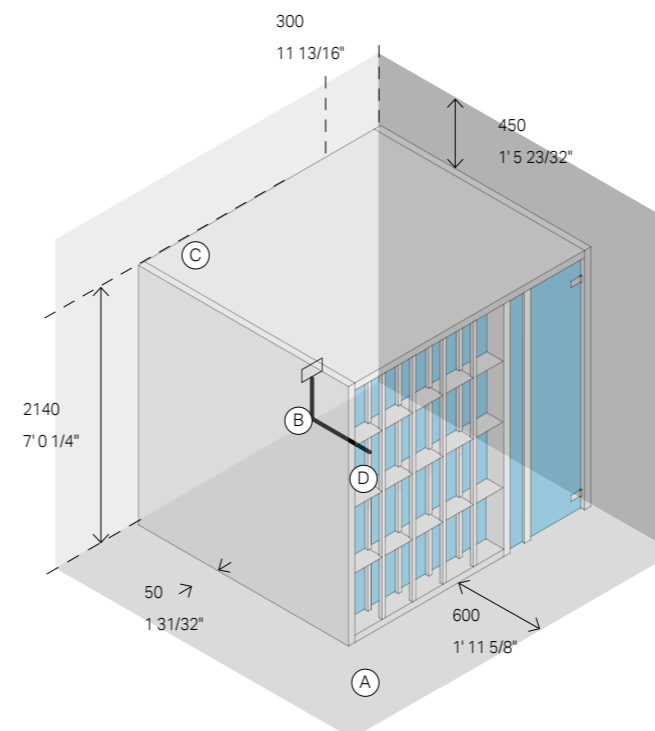

(DIMENSIONS IN FEET)

Yoku S Shelf

Marco Williams Fagioli Design

Technical information

More information: www.effe.it

(DIMENSIONS IN FEET)

(A) Space required around the sauna for easy assembly. If a smaller area is available, please contact the manufacturer.