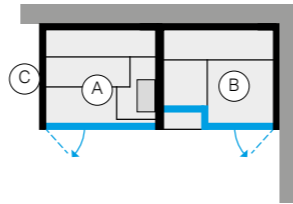

BODYLOVE SH FRONT - RIGHT-HAND CORNER

	INTERIOR SAUNA (A)	INTERIOR HAMMAM (B)	OUTSIDE WALLS ON VIEW (C)	
	Champagne grès	Smooth Dark Heat Treated Wood	BK 40 21 0002	$ 104,870.00
		Mirror	BK 40 21 0003	$ 104,385.00
Dark Heat-treated wood	Smooth glass	Smooth Dark Heat Treated Wood	BK 40 23 0002	$ 110,340.00
		Mirror	BK 40 23 0003	$ 109,855.00
	Fluted glass	Smooth Dark Heat Treated Wood	BK 40 24 0002	$ 115,970.00
		Mirror	BK 40 24 0003	$ 115,325.00
	Can be covered	Can be covered	BK 40 25 0002	$ 93,770.00

BODYLOVE SH FRONT - LEFT-HAND CORNER

	INTERIOR SAUNA (A)	INTERIOR HAMMAM (B)	OUTSIDE WALLS ON VIEW (C)	
	Champagne grès	Champagne grès	BK 40 21 0004	$ 105,030.00
		Mirror	BK 40 21 0005	$ 104,385.00
Dark Heat-treated wood	Smooth glass	Smooth glass	BK 40 23 0004	$ 112,910.00
		Mirror	BK 40 23 0005	$ 109,855.00
	Fluted glass	Smooth glass	BK 40 24 0004	$ 118,380.00
		Mirror	BK 40 24 0005	$ 115,325.00
	Can be covered	Can be covered	BK 40 25 0003	$ 93,770.00

BODYLOVE SH FRONT - PENINSULA

	INTERIOR SAUNA (A)	INTERIOR HAMMAM (B)	OUTSIDE WALLS ON VIEW (C)	
	Champagne grès	Smooth Dark H,T,Wood+Champ, grès	BK 40 21 0006	$ 107,280.00
		Mirror	BK 40 21 0007	$ 106,155.00
Dark Heat-treated wood	Smooth glass	Smooth Dark H,T,Wood+Champ, glass	BK 40 23 0006	$ 115,000.00
		Mirror	BK 40 23 0007	$ 111,465.00
	Fluted glass	Smooth Dark H,T,Wood+Champ, glass	BK 40 24 0006	$ 120,630.00
		Mirror	BK 40 24 0007	$ 117,095.00
	Can be covered	Can be covered	BK 40 25 0004	$ 93,770.00

Technical card download