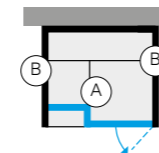

Configurations: 208Vac 1Ph 60Hz

BODYLOVE H - NICHE

INTERIOR (A)	OUTSIDE WALLS ON VIEW (B)		
Champagne grès	-	BK 30 01 0001	$ 65,140.00
Smooth glass	-	BK 30 03 0001	$ 71,900.00
Fluted glass	-	BK 30 04 0001	$ 74,470.00
Can be covered	-	BK 30 05 0001	$ 57,420.00

BODYLOVE H - RIGHT-HAND CORNER

INTERIOR (A)	OUTSIDE WALLS ON VIEW (B)		
Champagne grès	Champagne grès	BK 30 01 0002	$ 67,555.00
	Mirror	BK 30 01 0003	$ 66,910.00
Smooth glass	Smooth glass	BK 30 03 0002	$ 76,400.00
	Mirror	BK 30 03 0003	$ 73,505.00
Fluted glass	Smooth glass	BK 30 04 0002	$ 79,135.00
	Mirror	BK 30 04 0003	$ 76,080.00
Can be covered	Can be covered	BK 30 05 0002	$ 57,420.00

BODYLOVE H - LEFT-HAND CORNER

INTERIOR (A)	OUTSIDE WALLS ON VIEW (B)		
Champagne grès	Champagne grès	BK 30 01 0004	$ 67,555.00
	Mirror	BK 30 01 0005	$ 66,910.00
Smooth glass	Smooth glass	BK 30 03 0004	$ 76,400.00
	Mirror	BK 30 03 0005	$ 73,505.00
Fluted glass	Smooth glass	BK 30 04 0004	$ 79,135.00
	Mirror	BK 30 04 0005	$ 76,080.00
Can be covered	Can be covered	BK 30 05 0003	$ 57,420.00

BODYLOVE H - PENINSULA

INTERIOR (A)	OUTSIDE WALLS ON VIEW (B)		
Champagne grès	Champagne grès	BK 30 01 0006	$ 69,805.00
	Mirror	BK 30 01 0007	$ 68,520.00
Smooth glass	Smooth glass	BK 30 03 0006	$ 81,065.00
	Mirror	BK 30 03 0007	$ 75,115.00
Fluted glass	Smooth glass	BK 30 04 0006	$ 83,800.00
	Mirror	BK 30 04 0007	$ 77,690.00
Can be covered	Can be covered	BK 30 05 0004	$ 57,420.00

Technical card download