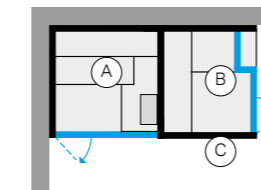

BODYLOVE SH SIDE - LEFT-HAND CORNER

	INTERIOR SAUNA (A)	INTERIOR HAMMAM (B)	OUTSIDE WALLS ON VIEW (C)	
			Smooth Dark Heat-treated w, BU 45 21 0004	$ 110,340.00
Dark Heat-treated wood	Champagne grès		Champagne grès BU 45 21 0005	$ 110,500.00
			Mirror BU 45 21 0006	$ 109,855.00
			Smooth Dark Heat-treated w, BU 45 23 0004	$ 114,840.00
	Smooth glass		Smooth glass BU 45 23 0005	$ 117,255.00
			Mirror BU 45 23 0006	$ 114,200.00
	Fluted glass		Smooth Dark Heat-treated w, BU 45 24 0004	$ 118,060.00
		Smooth glass BU 45 24 0005	$ 120,630.00	
		Mirror BU 45 24 0006	$ 117,575.00	
	Can be covered	Can be covered	BU 45 25 0002	$ 99,400.00

BODYLOVE SH SIDE - PENINSULA

	INTERIOR SAUNA (A)	INTERIOR HAMMAM (B)	OUTSIDE WALLS ON VIEW (C)	
			Smooth Dark Heat-treated w, BU 45 21 0007	$ 112,590.00
Dark Heat-treated wood	Champagne grès		Champagne grès BU 45 21 0008	$ 112,910.00
			Mirror BU 45 21 0009	$ 111,465.00
			Smooth Dark Heat-treated w, BU 45 23 0007	$ 117,095.00
	Smooth glass		Smooth glass BU 45 23 0008	$ 121,920.00
			Mirror BU 45 23 0009	$ 115,970.00
	Fluted glass		Smooth Dark Heat-treated w, BU 45 24 0007	$ 120,310.00
		Smooth glass BU 45 24 0008	$ 125,135.00	
		Mirror BU 45 24 0009	$ 119,185.00	
	Can be covered	Can be covered	BU 45 25 0003	$ 99,400.00

Technical card download