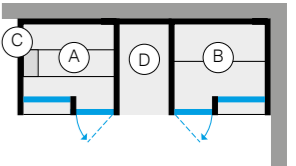

YOKU SPA SHELF - RIGHT-HAND CORNER

INTERIOR SAUNA (A)		INTERIOR HAMMAM (B)	
OUTSIDE WALLS ON VIEW (C)		INTERIOR SHOWER (D)	
Heat-treated aspen wood	Calacatta Gold Extra	YU 70 11 0002	$ 92,825.00
Dark heat-treated wood	Fior di Bosco Tortora	YU 70 22 0002	$ 95,360.00
Canaletto walnut	Calacatta Gold Extra	YU 70 31 0002	$ 102,490.00
	Fior di Bosco Tortora	YU 70 32 0002	$ 102,490.00