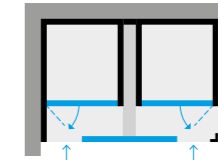

LOGICA SPA FILO - LEFT-HAND CORNER

$ 79,310.00

Soft Sand	LU 11 01 0006
White Cloud	LU 11 02 0002
Stone	LU 11 03 0002