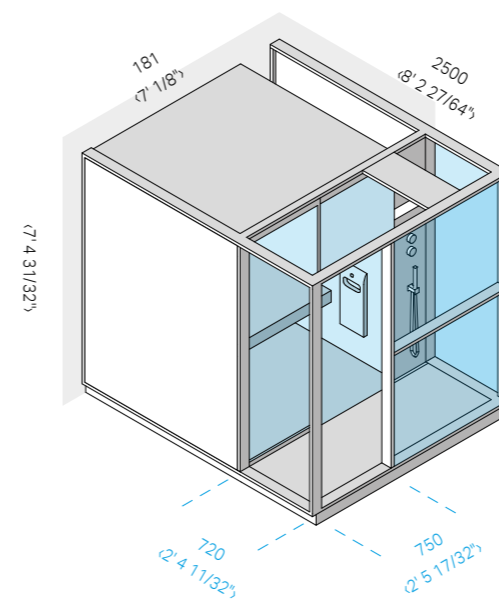

Logica H

3-4

CUSTOM MADE

For Logica H made-to-measure: see the form on page 112

or contact Perfect Wellness Group: ph. 917-671-0300 contact@perfectwellnessgroup.com www.perfectwellnessgroup.com

DIMENSIONS

cm 214 x 250 x 226 h
7' 1/4" x 8' 2 27/64" x 7' 4 31/32" h

ABSORBED POWER

4,5 kW max
208Vac 1Ph 60Hz - 240Vac 1Ph 60Hz

HAMMAM MATERIALS

Inside and fittings: 1 1/2" laminated gres porcelain
Doors in 5/16" tempered glass
Platform: 1 1/2" laminated gres porcelain fitted to 19/32" tempered glass

SHOWER MATERIALS

Platform: 1 1/2" laminated gres porcelain fitted to 19/32" tempered glass

FEATURES/COMPONENTS

Hammam includes:

- > Aquasteam 45
- > Benches: 1 1/2" laminated gres porcelain fitted to 19/32" tempered glass
- > Lighting system with LED RGB colour therapy 5 fixed colours and 4 dynamic cycles and white light
- > Hand-held shower head

Shower includes:

- > Mixer tap with flow regulator and diverter
- > Ceiling mounted anti-scale shower head
- > Hand-held shower head