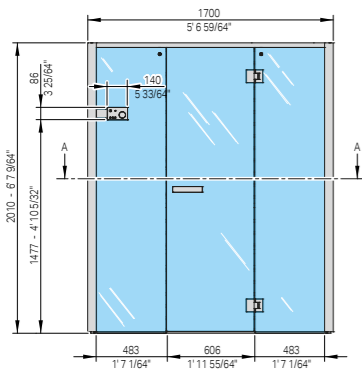

Consists of:

- 2 veneer panels, 3 15/16" x 7' 2 39/64" h thick
- 4 hemlock strips
- 1 3/16" x 1 3/16" x 7' 2 39/64" L

Cod: TM 00 00 0673 \$ 560.00

Sky 40

2-3

**DIMENSIONS**

cm 170 x 130 x 201 h
5' 6 59/64" x 4' 3 3/16" x 6' 7 9/64" h