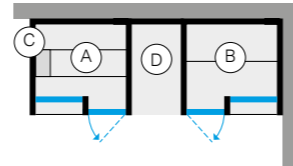

YOKU SPA SHELF - RIGHT-HAND CORNER

INTERIOR SAUNA (A)		INTERIOR HAMMAM (B)	
OUTSIDE WALLS ON VIEW (C)		INTERIOR SHOWER (D)	
Heat-treated aspen wood	Calacatta Gold Extra	YK 70 11 0002	$ 92,825.00
Dark heat-treated wood	Fior di Bosco Tortora	YK 70 22 0002	$ 95,360.00
Canaletto walnut	Calacatta Gold Extra	YK 70 31 0002	$ 102,490.00
	Fior di Bosco Tortora	YK 70 32 0002	$ 102,490.00