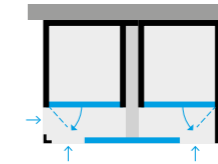

LOGICA SPA FILO - RIGHT-HAND CORNER

$ 79,310.00

Soft Sand	LU 11 01 0007
White Cloud	LU 11 02 0003
Stone	LU 11 03 0003