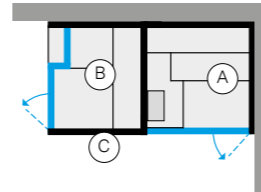

BODYLOVE SH SIDE - LEFT-HAND CORNER

	INTERIOR SAUNA (A)	INTERIOR HAMMAM (B)	OUTSIDE WALLS ON VIEW (C)	
			Smooth Dark Heat-treated w, BU 45 21 0004	$ 110,340.00
Dark Heat-treated wood	Champagne grès		Champagne grès BU 45 21 0005	$ 110,500.00
			Mirror BU 45 21 0006	$ 109,855.00
			Smooth Dark Heat-treated w, BU 45 23 0004	$ 114,840.00
	Smooth glass		Smooth glass BU 45 23 0005	$ 117,255.00
			Mirror BU 45 23 0006	$ 114,200.00
	Fluted glass		Smooth Dark Heat-treated w, BU 45 24 0004	$ 118,060.00
		Smooth glass BU 45 24 0005	$ 120,630.00	
		Mirror BU 45 24 0006	$ 117,575.00	
	Can be covered	Can be covered	BU 45 25 0002	$ 99,400.00

BODYLOVE SH SIDE - PENINSULA

	INTERIOR SAUNA (A)	INTERIOR HAMMAM (B)	OUTSIDE WALLS ON VIEW (C)	
			Smooth Dark Heat-treated w, BU 45 21 0007	$ 112,590.00
Dark Heat-treated wood	Champagne grès		Champagne grès BU 45 21 0008	$ 112,910.00
			Mirror BU 45 21 0009	$ 111,465.00
			Smooth Dark Heat-treated w, BU 45 23 0007	$ 117,095.00
	Smooth glass		Smooth glass BU 45 23 0008	$ 121,920.00
			Mirror BU 45 23 0009	$ 115,970.00
	Fluted glass		Smooth Dark Heat-treated w, BU 45 24 0007	$ 120,310.00
		Smooth glass BU 45 24 0008	$ 125,135.00	
		Mirror BU 45 24 0009	$ 119,185.00	
	Can be covered	Can be covered	BU 45 25 0003	$ 99,400.00

Technical card download