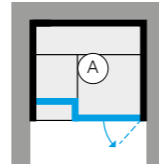

Configurations: 208Vac 1Ph 60Hz

BODYLOVE H - NICHE

INTERIOR (A)	OUTSIDE WALLS ON VIEW (B)		
Champagne grès	-	BK 30 01 0001	$ 65,140.00
Smooth glass	-	BK 30 03 0001	$ 71,900.00
Fluted glass	-	BK 30 04 0001	$ 74,470.00
Can be covered	-	BK 30 05 0001	$ 57,420.00

BODYLOVE H - RIGHT-HAND CORNER

INTERIOR (A)	OUTSIDE WALLS ON VIEW (B)		
Champagne grès	Champagne grès	BK 30 01 0002	$ 67,555.00
	Mirror	BK 30 01 0003	$ 66,910.00
Smooth glass	Smooth glass	BK 30 03 0002	$ 76,400.00
	Mirror	BK 30 03 0003	$ 73,505.00
Fluted glass	Smooth glass	BK 30 04 0002	$ 79,135.00
	Mirror	BK 30 04 0003	$ 76,080.00
Can be covered	Can be covered	BK 30 05 0002	$ 57,420.00

BODYLOVE H - LEFT-HAND CORNER

INTERIOR (A)	OUTSIDE WALLS ON VIEW (B)		
Champagne grès	Champagne grès	BK 30 01 0004	$ 67,555.00
	Mirror	BK 30 01 0005	$ 66,910.00
Smooth glass	Smooth glass	BK 30 03 0004	$ 76,400.00
	Mirror	BK 30 03 0005	$ 73,505.00
Fluted glass	Smooth glass	BK 30 04 0004	$ 79,135.00
	Mirror	BK 30 04 0005	$ 76,080.00
Can be covered	Can be covered	BK 30 05 0003	$ 57,420.00

BODYLOVE H - PENINSULA

INTERIOR (A)	OUTSIDE WALLS ON VIEW (B)		
Champagne grès	Champagne grès	BK 30 01 0006	$ 69,805.00
	Mirror	BK 30 01 0007	$ 68,520.00
Smooth glass	Smooth glass	BK 30 03 0006	$ 81,065.00
	Mirror	BK 30 03 0007	$ 75,115.00
Fluted glass	Smooth glass	BK 30 04 0006	$ 83,800.00
	Mirror	BK 30 04 0007	$ 77,690.00
Can be covered	Can be covered	BK 30 05 0004	$ 57,420.00

Technical card download