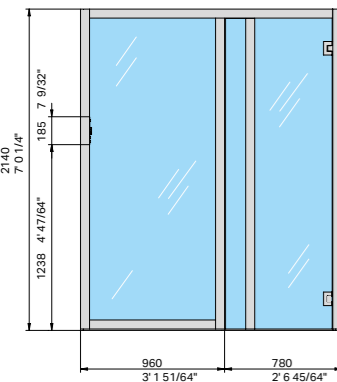

YOKU S GLASS 60 RIGHT DOOR

208Vac 3Ph 60Hz	Heat-Treated Aspen	Cod: SK 70 30 0015	$ 32,750.00
240Vac 1Ph 60Hz	Heat-Treated Aspen	Cod: SU 70 30 0015	$ 32,750.00
208Vac 3Ph 60Hz	Dark Heat-Treated Wood	Cod: SK 70 30 0017	$ 34,595.00
240Vac 1Ph 60Hz	Dark Heat-Treated Wood	Cod: SU 70 30 0017	$ 34,595.00
208Vac 3Ph 60Hz	Canaletto Walnut	Cod: SK 70 30 0013	$ 43,360.00
240Vac 1Ph 60Hz	Canaletto Walnut	Cod: SU 70 30 0013	$ 43,360.00

YOKU S GLASS 60 LEFT DOOR

208Vac 3Ph 60Hz	Heat-Treated Aspen	Cod: SK 70 30 0016	$ 32,750.00
240Vac 1Ph 60Hz	Heat-Treated Aspen	Cod: SU 70 30 0016	$ 32,750.00
208Vac 3Ph 60Hz	Dark Heat-Treated Wood	Cod: SK 70 30 0018	$ 34,595.00
240Vac 1Ph 60Hz	Dark Heat-Treated Wood	Cod: SU 70 30 0018	$ 34,595.00
208Vac 3Ph 60Hz	Canaletto Walnut	Cod: SK 70 30 0014	$ 43,360.00
240Vac 1Ph 60Hz	Canaletto Walnut	Cod: SU 70 30 0014	$ 43,360.00

* With lower room heights the roof is assembled from the inside:
8% INCREASE ON THE LIST PRICE