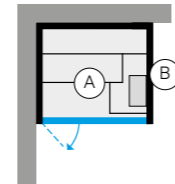

Configurations: 208Vac 1Ph 60Hz

BODYLOVE S - NICHE

INTERIOR (A)	OUTSIDE WALLS ON VIEW (B)		
Hemlock	-	BK 20 10 0001	$ 43,105.00
Dark Heat-treated wood	-	BK 20 20 0001	$ 49,865.00

BODYLOVE S - RIGHT-HAND CORNER

INTERIOR (A)	OUTSIDE WALLS ON VIEW (B)		
Hemlock	Smooth Canadian hemlock	BK 20 10 0002	$ 43,910.00
	Mirror	BK 20 10 0003	$ 44,715.00
Dark Heat-treated wood	Smooth Dark Heat-treated wood	BK 20 20 0002	$ 51,955.00
	Mirror	BK 20 20 0003	$ 51,470.00

BODYLOVE S - LEFT-HAND CORNER

INTERIOR (A)	OUTSIDE WALLS ON VIEW (B)		
Hemlock	Smooth Canadian hemlock	BK 20 10 0004	$ 43,910.00
	Mirror	BK 20 10 0005	$ 44,715.00
Dark Heat-treated wood	Smooth Dark Heat-treated wood	BK 20 20 0004	$ 51,955.00
	Mirror	BK 20 20 0005	$ 51,470.00

BODYLOVE S - PENINSULA

INTERIOR (A)	OUTSIDE WALLS ON VIEW (B)		
Hemlock	Smooth Canadian hemlock	BK 20 10 0006	$ 44,875.00
	Mirror	BK 20 10 0007	$ 46,485.00
Dark Heat-treated wood	Smooth Dark Heat-treated wood	BK 20 20 0006	$ 54,205.00
	Mirror	BK 20 20 0007	$ 53,080.00

Technical card download