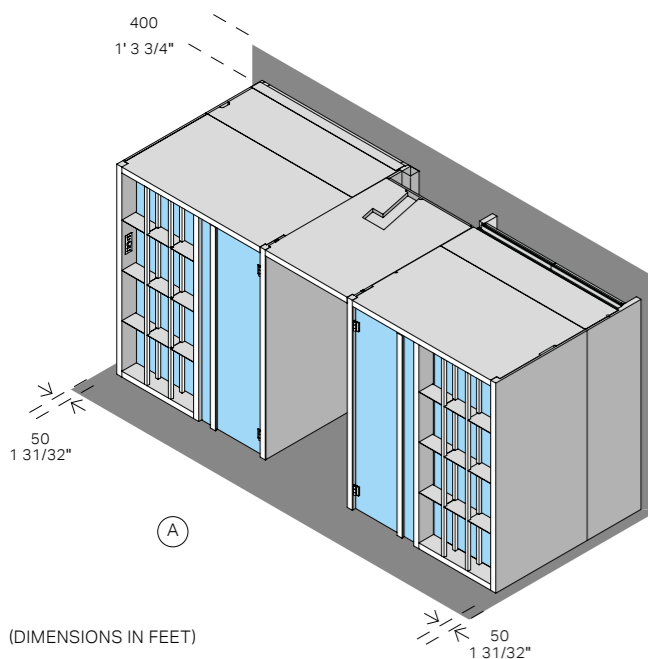

Shower includes:

- > Single handle mixer with a 2-way diverter
- > Hand-held shower head with flexible tube
- > Shower head 30 cm diameter

Technical information

More information: www.effe.it

(DIMENSIONS IN FEET)