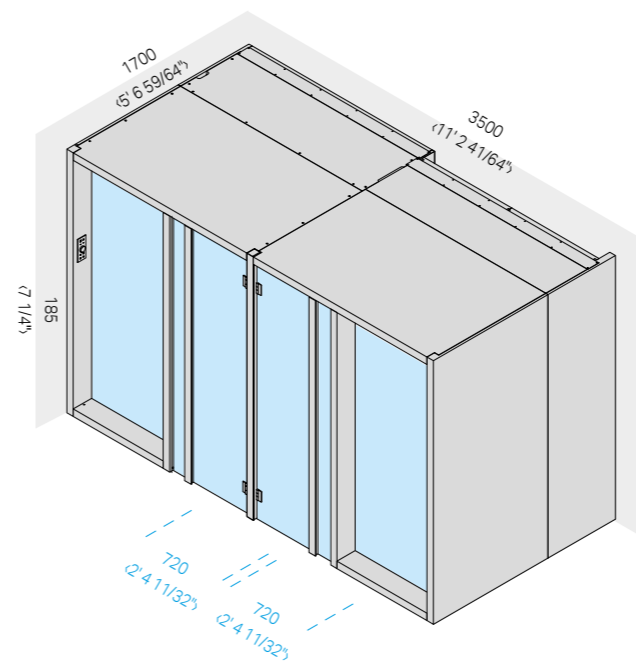

Yoku SH Glass 3-4

DIMENSIONS

cm 342 x 170 x 214 h
11' 2" 41/64 x 5' 6" 59/64 x 7' 1/4 h

ABSORBED POWER

10,5 kW max (6,0 kW sauna + 4,5 kW hammam)
208Vac 1Ph 60Hz - 240Vac 1Ph 60Hz

VERSIONES DISPONIBLES

- > Sauna in heat-treated aspen wood with Hammam in Calacatta Gold Extra grès porcelain
- > Sauna in solid heat-treated wood with Hammam in Fior di Bosco Tortora grès porcelain
- > Sauna in Canaletto walnut with Hammam in Calacatta Gold Extra or Fior di Bosco Tortora grès porcelain

MATERIALES

Sauna inside and fittings: wood
Hammam inside and fittings: Grès porcelain
Outside walls on view: wood
Doors: 5/16 bronze toughened glass panels

FEATURES/COMPONENTS

Sauna includes:

- > Lighting with led white light, 3.000 K
- > Heater with stones
- > Control panel with brushed steel finish
- > Automatic energy-saving function
- > Electrical system with protected cable ducts
- > Wooden benches
- > Protective grille for heater
- > Wooden bucket and ladle
- > Hourglass

Hammam includes:

- > Nuvola Smart Power steam generator installed outside
- > Lighting with led white light, 3.000 K
- > Benches clad in grès porcelain
- > Touch control panel
- > Single handle mixer with a 2-way diverter
- > Hand-held shower head with flexible tube
- > Shower head 11 13/16" diameter