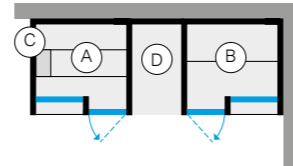

YOKU SPA GLASS - RIGHT-HAND CORNER

INTERIOR SAUNA (A)		INTERIOR HAMMAM (B)	
OUTSIDE WALLS ON VIEW (C)		INTERIOR SHOWER (D)	
Heat-treated aspen wood	Calacatta Gold Extra	YK 90 11 0002	$ 90,450.00
Dark heat-treated wood	Fior di Bosco Tortora	YK 90 22 0002	$ 92,825.00
Canaletto walnut	Calacatta Gold Extra	YK 90 31 0002	$ 99,635.00
	Fior di Bosco Tortora	YK 90 32 0002	$ 99,635.00