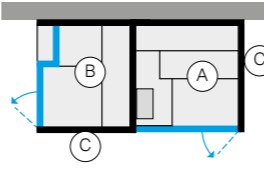

BODYLOVE SH SIDE - LEFT-HAND CORNER

	INTERIOR SAUNA (A)	INTERIOR HAMMAM (B)	OUTSIDE WALLS ON VIEW (C)		
Hemlock		Smooth Canadian hemlock	BU 45 11 0004	$ 101,330.00	
	Champagne grès	Champagne grès	BU 45 11 0005	$ 102,780.00	
		Mirror	BU 45 11 0006	$ 102,135.00	
	Smooth glass	Smooth Canadian hemlock	BU 45 13 0004	$ 106,800.00	
		Smooth glass	BU 45 13 0005	$ 110,660.00	
		Mirror	BU 45 13 0006	$ 107,765.00	
	Fluted glass	Smooth Canadian hemlock	BU 45 14 0004	$ 110,175.00	
		Smooth glass	BU 45 14 0005	$ 113,875.00	
		Mirror	BU 45 14 0006	$ 110,980.00	
	Can be covered	Can be covered	BU 45 15 0002	$ 92,805.00	

BODYLOVE SH SIDE - PENINSULA

	INTERIOR SAUNA (A)	INTERIOR HAMMAM (B)	OUTSIDE WALLS ON VIEW (C)		
Hemlock		Smooth Canadian hemlock	BU 45 11 0007	$ 102,295.00	
	Champagne grès	Champagne grès	BU 45 11 0008	$ 105,030.00	
		Mirror	BU 45 11 0009	$ 103,745.00	
	Smooth glass	Smooth Canadian hemlock	BU 45 13 0007	$ 107,765.00	
		Smooth glass	BU 45 13 0008	$ 115,165.00	
		Mirror	BU 45 13 0009	$ 109,375.00	
	Fluted glass	Smooth Canadian hemlock	BU 45 14 0007	$ 110,980.00	
		Smooth glass	BU 45 14 0008	$ 118,540.00	
		Mirror	BU 45 14 0009	$ 112,590.00	
	Can be covered	Can be covered	BU 45 15 0003	$ 92,805.00	

Technical card download