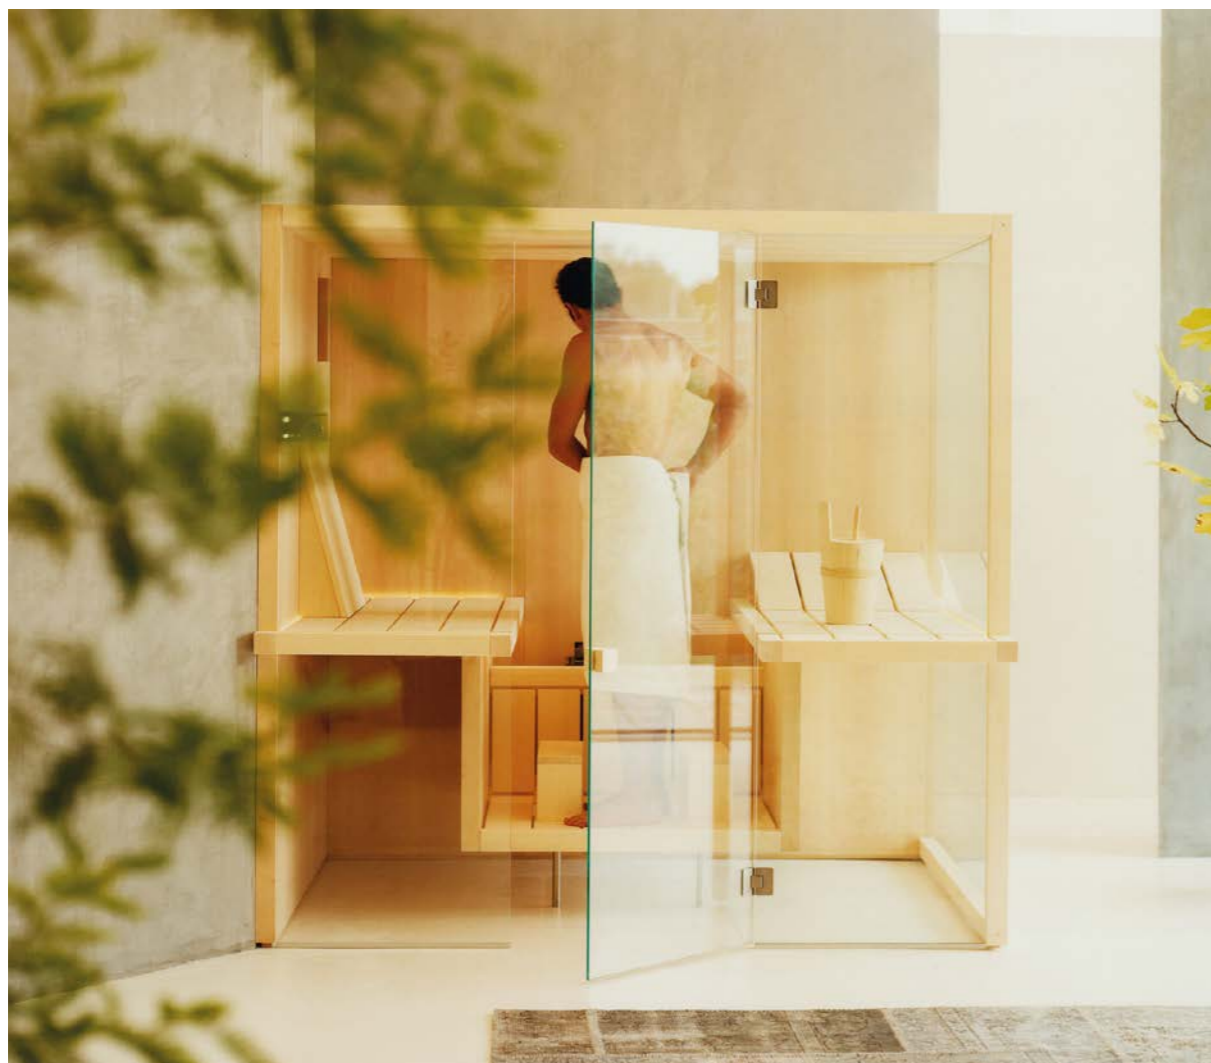

AIR

Giovanna Talocci Design