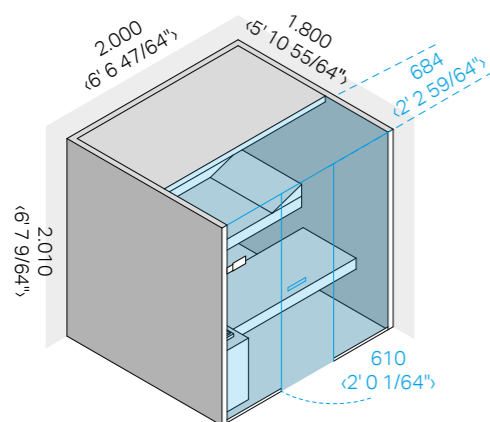

Sky 80

4-5

DIMENSIONS

cm 200 x 180 x 201 h
6' 6 47/64" x 5' 10 55/64" x 6' 7 9/64" h

FINNISH SAUNA ABSORBED POWER

8 kW max - 208Vac 3Ph 60Hz - 240Vac 1Ph 60Hz

MATERIALS

Outside: Canadian hemlock / Heat-Treated Aspen
Inside: Canadian hemlock / Heat-Treated Aspen
Fittings: Canadian hemlock / Heat-Treated Aspen
3/8" clear tempered glass

FEATURES/COMPONENTS

- > Wall lighting with led white light, 3.000 K
- > Heater with stones
- > Control panel with brushed steel finish
- > Brushed aluminium hinges and finish
- > Automatic energy-saving function
- > Electrical system with protected cable ducts
- > Benches
- > Protective grille for heater
- > Wooden bucket and ladle
- > Hourglass

SKY 80

208Vac 3Ph 60Hz	Canadian Hemlock	Cod: SK 55 20 0013	$ 24.795.00
240Vac 1Ph 60Hz	Canadian Hemlock	Cod: SU 55 20 0013	$ 24.795.00
208Vac 3Ph 60Hz	Heat-Treated Aspen	Cod: SK 55 21 0013	$ 30.920.00
240Vac 1Ph 60Hz	Heat-Treated Aspen	Cod: SU 55 21 0013	$ 30.920.00