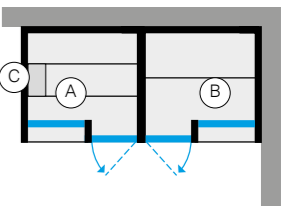

YOKU SH GLASS - RIGHT-HAND CORNER

INTERIOR SAUNA (A)	INTERIOR HAMMAM (B)		
OUTSIDE WALLS ON VIEW (C)			
Heat-treated aspen wood	Calacatta Gold Extra	YU 30 11 0002	$ 64,470.00
Dark heat-treated wood	Fior di Bosco Tortora	YU 30 22 0002	$ 66,690.00
Canaletto walnut	Calacatta Gold Extra	YU 30 31 0002	$ 73,185.00
	Fior di Bosco Tortora	YU 30 32 0002	$ 73,185.00