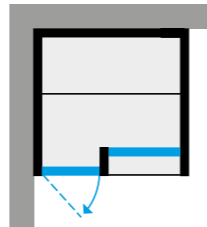

YOKU H GLASS - LEFT-HAND CORNER

OUTSIDE WALLS ON VIEW		INTERIOR HAMMAM	
Heat-treated aspen wood	Calacatta Gold Extra	YK 50 11 0003	$ 48,540.00
Dark heat-treated wood	Fior di Bosco Tortora	YK 50 22 0003	$ 49,885.00
Canaletto walnut	Calacatta Gold Extra	YK 50 31 0003	$ 53,920.00
	Fior di Bosco Tortora	YK 50 32 0003	$ 53,920.00