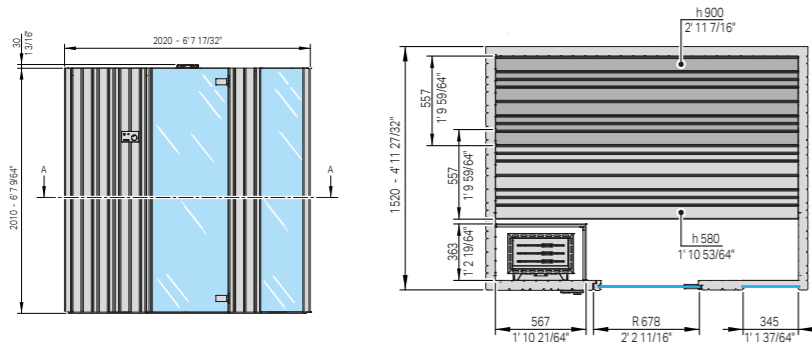

Padding kit Canadian hemlock

Consists of:

- 2 veneer panels, 3 15/16" x 7' 2 39/64" h thick
- 4 hemlock strips
1 3/16" x 1 3/16" x 7' 2 39/64" L

Cod: TM 00 00 0671 \$ 525.00

Auki 45 Hemlock

4

DIMENSIONS

cm 202 x 152 x 201 h
6' 7 17/32" x 4' 11 27/32" x 6' 7 9/64" h