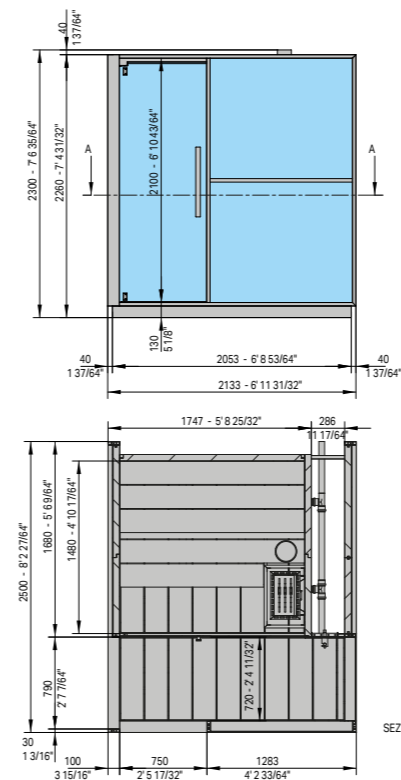

kW	Amps	Wire Size (AWG)	Voltage
One S	6	29	8	208V 3Ph 60 Hz
	6	25	8	240V 1Ph 60 Hz

A Space required around the product for easy assembly. If a smaller area is available, please contact the manufacturer

CUSTOM MADE

For One S made-to-measure: see the form on page 112

or contact Perfect Wellness Group:
ph. 917-671-0300
contact@perfectwellnessgroup.com
www.perfectwellnessgroup.com