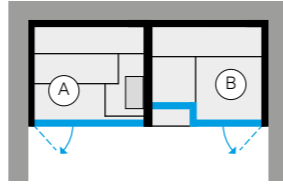

BODYLOVE SH FRONT - RIGHT-HAND CORNER

	INTERIOR SAUNA (A)	INTERIOR HAMMAM (B)	OUTSIDE WALLS ON VIEW (C)	
Hemlock	Champagne grès	Smooth Canadian hemlock	BU 40 11 0002	$ 97,955.00
		Mirror	BU 40 11 0003	$ 98,920.00
	Smooth glass	Smooth Canadian hemlock	BU 40 13 0002	$ 102,455.00
		Mirror	BU 40 13 0003	$ 103,260.00
	Fluted glass	Smooth Canadian hemlock	BU 40 14 0002	$ 108,085.00
		Mirror	BU 40 14 0003	$ 108,730.00
	Can be covered	Can be covered	BU 40 15 0002	$ 89,430.00

BODYLOVE SH FRONT - LEFT-HAND CORNER

	INTERIOR SAUNA (A)	INTERIOR HAMMAM (B)	OUTSIDE WALLS ON VIEW (C)	
Hemlock	Champagne grès	Champagne grès	BU 40 11 0004	$ 99,560.00
		Mirror	BU 40 11 0005	$ 98,920.00
	Smooth glass	Smooth glass	BU 40 13 0004	$ 106,155.00
		Mirror	BU 40 13 0005	$ 103,260.00
	Fluted glass	Smooth glass	BU 40 14 0004	$ 111,945.00
		Mirror	BU 40 14 0005	$ 108,730.00
	Can be covered	Can be covered	BU 40 15 0003	$ 89,430.00

BODYLOVE SH FRONT - PENINSULA

	INTERIOR SAUNA (A)	INTERIOR HAMMAM (B)	OUTSIDE WALLS ON VIEW (C)	
Hemlock	Champagne grès	Smooth Canadian heml,+Champ. grès	BU 40 11 0006	$ 100,365.00
		Mirror	BU 40 11 0007	$ 100,525.00
	Smooth glass	Smooth Canadian heml,+Smooth glass	BU 40 13 0006	$ 107,120.00
		Mirror	BU 40 13 0007	$ 104,870.00
	Fluted glass	Smooth Canadian hem,+Smooth glass	BU 40 14 0006	$ 112,590.00
		Mirror	BU 40 14 0007	$ 110,340.00
Can be covered	Can be covered	BU 40 15 0004	$ 89,430.00	

Technical card download