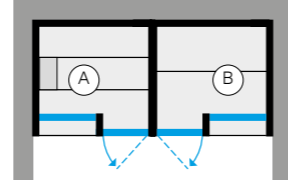

Yoku SH Shelf

Configurations: 208Vac 1Ph 60Hz

[Technical card download](#)

YOKU SH SHELF - NICHE

INTERIOR SAUNA (A)	INTERIOR HAMMAM (B)		
OUTSIDE WALLS ON VIEW (C)			
Heat-treated aspen wood	Calacatta Gold Extra	YK 10 11 0001	$ 66,055.00
Dark heat-treated wood	Fior di Bosco Tortora	YK 10 22 0001	$ 68,275.00
Canaletto walnut	Calacatta Gold Extra	YK 10 31 0001	$ 74,770.00
	Fior di Bosco Tortora	YK 10 32 0001	$ 74,770.00