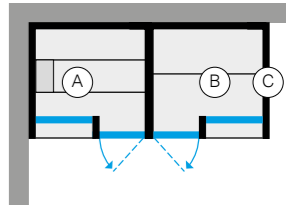

YOKU SH DOOR - LEFT-HAND CORNER

INTERIOR SAUNA (A) OUTSIDE WALLS ON VIEW (C)		INTERIOR HAMMAM (B) INTERIOR SHOWER (D)	
Heat-treated aspen wood	Calacatta Gold Extra	YU 20 11 0003	$ 64,945.00
Dark heat-treated wood	Fior di Bosco Tortora	YU 20 22 0003	$ 68,275.00
Canaletto walnut	Calacatta Gold Extra	YU 20 31 0003	$ 74,770.00
	Fior di Bosco Tortora	YU 20 32 0003	$ 74,770.00