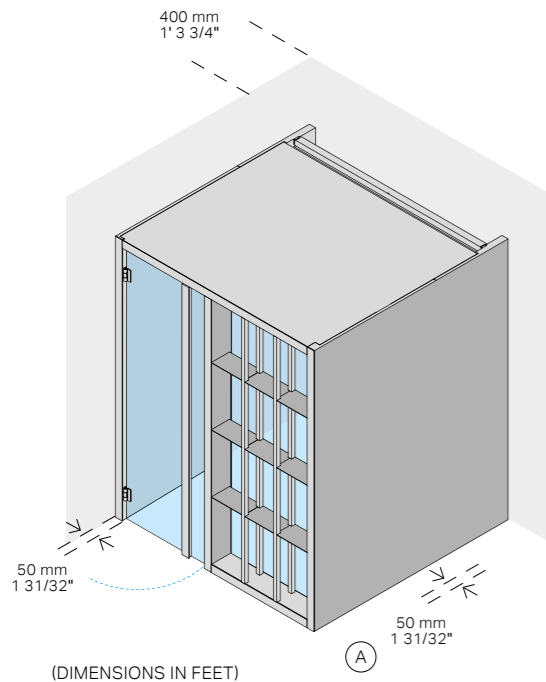

Technical information

More information: www.effe.it

The YOKU H must be installed directly on the floor and against finished walls.

All work must be carried out by qualified personnel or by one of our After Sales Service, based on local and international standards CEI 64.8 (IEC 364 - 1). Make sure that the electric and plumbing connections have been correctly set up (water line with closing gate valve, outlet siphon, power line with suitable magnetothermal residual current device, etc.) according to the related technical specifications. Connect all piping in such a way that it may be disconnected (in the event of removal of the system for maintenance).

For the position of the external steam generator, please see the suggestions on the pre-installation instructions.

All Effe products are built and tested in compliance with American and Canadian standards to guarantee maximum user safety.