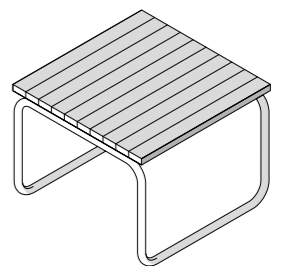

FOOTREST

Cod: HA 65 10 0025	$ 1,640.00