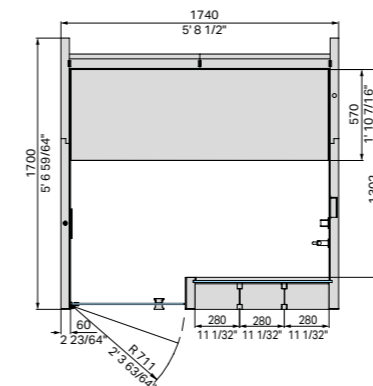

(A)

Space required around the product for easy assembly. If a smaller area is available, please contact the manufacturer.

CUSTOM MADE

For Yoku H Shelf made-to-measure:
see the form on page 179

or contact Perfect Wellness Group:
ph. 917-671-0300
contact@perfectwellnessgroup.com
www.perfectwellnessgroup.com

ECC - Effe Comfort Control

The product can be remotely controlled by downloading the EFFE ECC app onto a smartphone or tablet.
More information