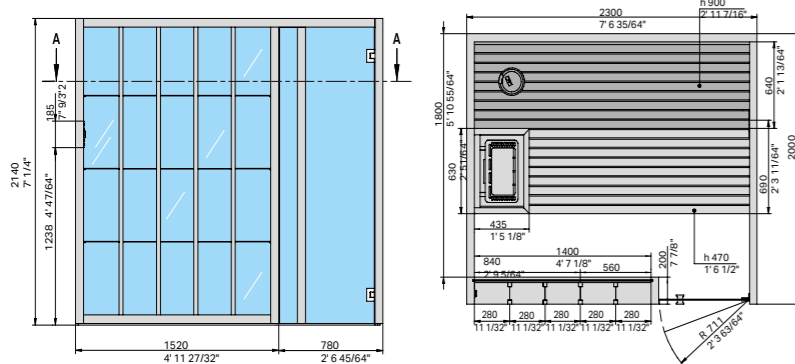

Yoku S Shelf 105

5-6

DIMENSIONS

cm 230 x 200 x 214 h
7' 6 35/64" x 6' 6 47/64" x 7' 0 1/4" h

FINNISH SAUNA ABSORBED POWER

10,5 kW max - 208Vac 3Ph 60Hz - 240Vac 1 Ph 60Hz

MATERIALS

Outside/Inside/Fittings:
Heat-treated aspen wood, Dark heat-treated wood,
Canaletto walnut
5/16" clear tempered glass