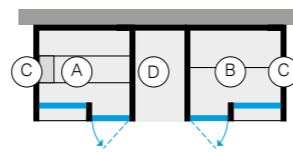

YOKU SPA SHELF - PENINSULA

INTERIOR SAUNA (A)		INTERIOR HAMMAM (B)	
OUTSIDE WALLS ON VIEW (C)		INTERIOR SHOWER (D)	
Heat-treated aspen wood	Calacatta Gold Extra	YK 70 11 0004	$ 93,300.00
Dark heat-treated wood	Fior di Bosco Tortora	YK 70 22 0004	$ 95,675.00
Canaletto walnut	Calacatta Gold Extra	YK 70 31 0004	$ 103,120.00
	Fior di Bosco Tortora	YK 70 32 0004	$ 103,120.00