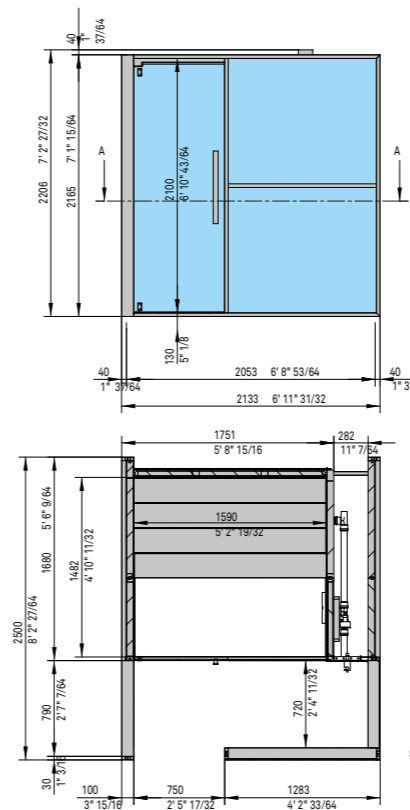

(A)

Space required around the product for easy assembly. If a smaller area is available, please contact the manufacturer.

	kW	Amps	Wire Size (AWG)	Voltage
Logica H	4.5	21,63	8	208V 1P 60 Hz
		18,75	8	240V 1P 60 Hz

CUSTOM MADE

For Logica H Filo made-to-measure: see the form on page 112

or contact Perfect Wellness Group:
ph. 917-671-0300
contact@perfectwellnessgroup.com
www.perfectwellnessgroup.com

ECC - Effe Comfort Control

The product can be remotely controlled by downloading the EFFE ECC app onto a smartphone or tablet.
More information