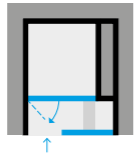

LOGICA S - NICHE R.H.

$ 54,275.00

Soft Sand	LK 20 01 0009
White Cloud	LK 20 02 0009
Stone	LK 20 03 0009