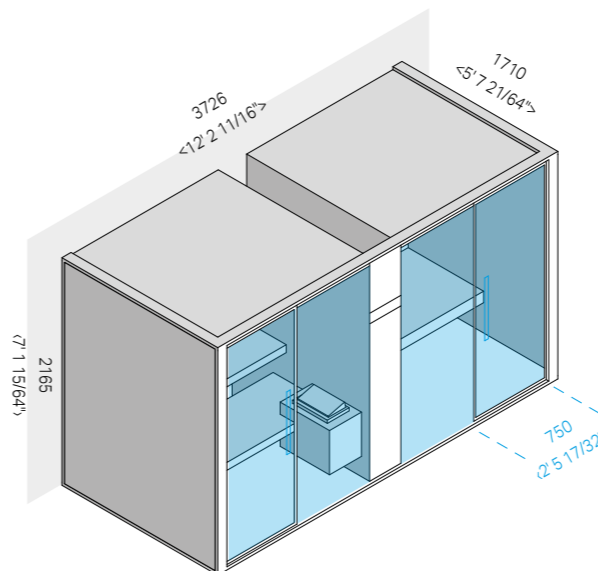

Logica SH Filo

3-4

DIMENSIONS

cm 373 x 171 x 217 h
12' 2" 27/32 x 5' 7" 21/64 x 7' 1" 7/16 h

ABSORBED POWER

10,5 kW max (6,0 kW sauna + 4,5 kW hammam)
208Vac 1Ph 60Hz - 240Vac 1Ph 60Hz

SAUNA MATERIALS

Inside and fittings: Canadian hemlock
Doors in 5/16 tempered glass

HAMMAM MATERIALS

Inside and fittings: 9/64 laminated gres porcelain
Doors in 5/16 tempered glass

FEATURES/COMPONENTS

Sauna includes:

- > Wooden benches
- > Heater with stones
- > Touch control panel
- > Automatic energy-saving function
- > Bucket built into the lower bench
- > Wooden ladle
- > Hourglass
- > Electrical system with protected cable ducts
- > Lighting system with LED RGB colour therapy 5 fixed colours and 4 dynamic cycles and white light

Hammam includes:

- > Aquasteam 45
- > Benches: 9/64 laminated gres porcelain fitted to 15mm toughened glass
- > Lighting system with LED RGB colour therapy 5 fixed colours and 4 dynamic cycles and white light
- > Hand-held shower head
- > Single handle mixer with a 2-way diverter
- > Hand-held shower head with flexible tube
- > Shower head 11 13/13" diameter