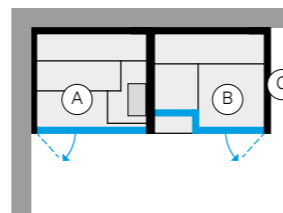

BODYLOVE SH FRONT - RIGHT-HAND CORNER

	INTERIOR SAUNA (A)	INTERIOR HAMMAM (B)	OUTSIDE WALLS ON VIEW (C)	
	Champagne grès	Smooth Dark Heat Treated Wood	BK 40 21 0002	$ 104,870.00
		Mirror	BK 40 21 0003	$ 104,385.00
Dark Heat-treated wood	Smooth glass	Smooth Dark Heat Treated Wood	BK 40 23 0002	$ 110,340.00
		Mirror	BK 40 23 0003	$ 109,855.00
	Fluted glass	Smooth Dark Heat Treated Wood	BK 40 24 0002	$ 115,970.00
		Mirror	BK 40 24 0003	$ 115,325.00
	Can be covered	Can be covered	BK 40 25 0002	$ 93,770.00

BODYLOVE SH FRONT - LEFT-HAND CORNER

	INTERIOR SAUNA (A)	INTERIOR HAMMAM (B)	OUTSIDE WALLS ON VIEW (C)	
	Champagne grès	Champagne grès	BK 40 21 0004	$ 105,030.00
		Mirror	BK 40 21 0005	$ 104,385.00
Dark Heat-treated wood	Smooth glass	Smooth glass	BK 40 23 0004	$ 112,910.00
		Mirror	BK 40 23 0005	$ 109,855.00
	Fluted glass	Smooth glass	BK 40 24 0004	$ 118,380.00
		Mirror	BK 40 24 0005	$ 115,325.00
	Can be covered	Can be covered	BK 40 25 0003	$ 93,770.00

BODYLOVE SH FRONT - PENINSULA

	INTERIOR SAUNA (A)	INTERIOR HAMMAM (B)	OUTSIDE WALLS ON VIEW (C)	
	Champagne grès	Smooth Dark H,T,Wood+Champ, grès	BK 40 21 0006	$ 107,280.00
		Mirror	BK 40 21 0007	$ 106,155.00
Dark Heat-treated wood	Smooth glass	Smooth Dark H,T,Wood+Champ, glass	BK 40 23 0006	$ 115,000.00
		Mirror	BK 40 23 0007	$ 111,465.00
	Fluted glass	Smooth Dark H,T,Wood+Champ, glass	BK 40 24 0006	$ 120,630.00
		Mirror	BK 40 24 0007	$ 117,095.00
	Can be covered	Can be covered	BK 40 25 0004	$ 93,770.00

Technical card download