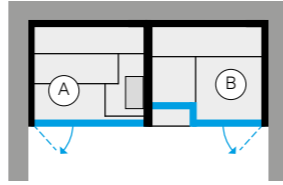

BODYLOVE SH FRONT - RIGHT-HAND CORNER

	INTERIOR SAUNA (A)	INTERIOR HAMMAM (B)	OUTSIDE WALLS ON VIEW (C)	
	Champagne grès	Smooth Dark Heat Treated Wood	BK 40 21 0002	$ 104,870.00
		Mirror	BK 40 21 0003	$ 104,385.00
Dark Heat-treated wood	Smooth glass	Smooth Dark Heat Treated Wood	BK 40 23 0002	$ 110,340.00
		Mirror	BK 40 23 0003	$ 109,855.00
	Fluted glass	Smooth Dark Heat Treated Wood	BK 40 24 0002	$ 115,970.00
		Mirror	BK 40 24 0003	$ 115,325.00
	Can be covered	Can be covered	BK 40 25 0002	$ 93,770.00

BODYLOVE SH FRONT - LEFT-HAND CORNER

	INTERIOR SAUNA (A)	INTERIOR HAMMAM (B)	OUTSIDE WALLS ON VIEW (C)	
	Champagne grès	Champagne grès	BK 40 21 0004	$ 105,030.00
		Mirror	BK 40 21 0005	$ 104,385.00
Dark Heat-treated wood	Smooth glass	Smooth glass	BK 40 23 0004	$ 112,910.00
		Mirror	BK 40 23 0005	$ 109,855.00
	Fluted glass	Smooth glass	BK 40 24 0004	$ 118,380.00
		Mirror	BK 40 24 0005	$ 115,325.00
	Can be covered	Can be covered	BK 40 25 0003	$ 93,770.00

BODYLOVE SH FRONT - PENINSULA

	INTERIOR SAUNA (A)	INTERIOR HAMMAM (B)	OUTSIDE WALLS ON VIEW (C)	
	Champagne grès	Smooth Dark H,T,Wood+Champ, grès	BK 40 21 0006	$ 107,280.00
		Mirror	BK 40 21 0007	$ 106,155.00
Dark Heat-treated wood	Smooth glass	Smooth Dark H,T,Wood+Champ, glass	BK 40 23 0006	$ 115,000.00
		Mirror	BK 40 23 0007	$ 111,465.00
	Fluted glass	Smooth Dark H,T,Wood+Champ, glass	BK 40 24 0006	$ 120,630.00
		Mirror	BK 40 24 0007	$ 117,095.00
	Can be covered	Can be covered	BK 40 25 0004	$ 93,770.00

Technical card download