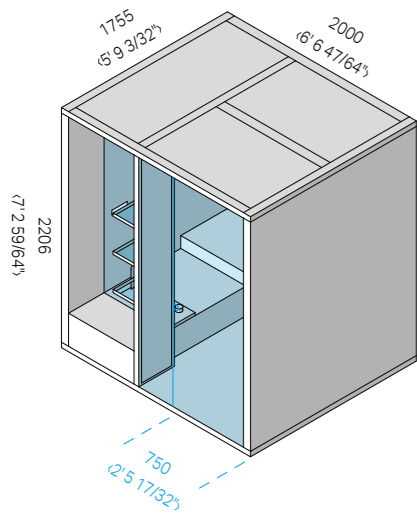

BodyLove H 3-4

DIMENSIONS

cm 200 x 176 x 221 h
6' 6 47/64" x 5' 9 19/64" x 7' 3 1/64" h

ABSORBED POWER

7 kW max
208Vac 1Ph 60Hz - 240Vac 1Ph 60Hz

COVERINGS

Available finishes

- > Champagne grès porcelain
- > Smooth glass
- > Fluted glass
- > Can be covered by the customer