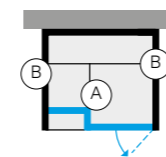

Configurations: 240Vac 1Ph 60Hz

BODYLOVE H - NICHE

INTERIOR (A)	OUTSIDE WALLS ON VIEW (B)		
Champagne grès	-	BU 30 01 0001	$ 65,140.00
Smooth glass	-	BU 30 03 0001	$ 71,900.00
Fluted glass	-	BU 30 04 0001	$ 74,470.00
Can be covered	-	BU 30 05 0001	$ 57,420.00

BODYLOVE H - RIGHT-HAND CORNER

INTERIOR (A)	OUTSIDE WALLS ON VIEW (B)		
Champagne grès	Champagne grès	BU 30 01 0002	$ 67,555.00
	Mirror	BU 30 01 0003	$ 66,910.00
Smooth glass	Smooth glass	BU 30 03 0002	$ 76,400.00
	Mirror	BU 30 03 0003	$ 73,505.00
Fluted glass	Smooth glass	BU 30 04 0002	$ 79,135.00
	Mirror	BU 30 04 0003	$ 76,080.00
Can be covered	Can be covered	BU 30 05 0002	$ 57,420.00

BODYLOVE H - LEFT-HAND CORNER

INTERIOR (A)	OUTSIDE WALLS ON VIEW (B)		
Champagne grès	Champagne grès	BU 30 01 0004	$ 67,555.00
	Mirror	BU 30 01 0005	$ 66,910.00
Smooth glass	Smooth glass	BU 30 03 0004	$ 76,400.00
	Mirror	BU 30 03 0005	$ 73,505.00
Fluted glass	Smooth glass	BU 30 04 0004	$ 79,135.00
	Mirror	BU 30 04 0005	$ 76,080.00
Can be covered	Can be covered	BU 30 05 0003	$ 57,420.00

BODYLOVE H - PENINSULA

INTERIOR (A)	OUTSIDE WALLS ON VIEW (B)		
Champagne grès	Champagne grès	BU 30 01 0006	$ 69,805.00
	Mirror	BU 30 01 0007	$ 68,520.00
Smooth glass	Smooth glass	BU 30 03 0006	$ 81,065.00
	Mirror	BU 30 03 0007	$ 75,115.00
Fluted glass	Smooth glass	BU 30 04 0006	$ 83,800.00
	Mirror	BU 30 04 0007	$ 77,690.00
Can be covered	Can be covered	BU 30 05 0004	$ 57,420.00

Technical card download