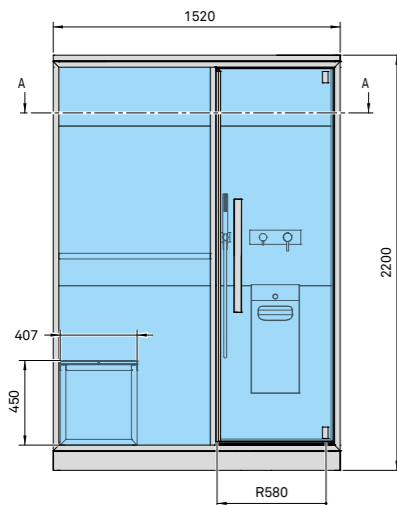

H Medium

DIMENSIONS

cm 152 x 102 x 220 h
4' 11 27/32" x 3' 4 5/32" x 7' 2 5/8" h

ABSORBED POWER

4,5 kW max
208Vac 1Ph 60Hz - 240Vac 1 Ph 60Hz

HAMMAM MATERIALS - SHOWER

Inside and fittings: 1 1/2" laminated gres porcelain
Doors in 5/16" tempered glass
Platform: 1 1/2" laminated gres porcelain fitted to 19/32" tempered glass

FEATURES/COMPONENTS

Hamмам includes:

- > Aquasteam 45
- > Benches: 1 1/2" laminated gres porcelain fitted to 19/32" tempered glass
- > Lighting system with LED RGB colour therapy 5 fixed colours and 4 dynamic cycles and white light

Shower includes:

- > Thermostatic mixer with 3-way diverter
- > Hand-held shower head
- > 1' 4 17/32" x 1' 4 17/32" ceiling-mounted shower head with rain and nebuliser functions

SEZ. A-A

ECC - Effe Comfort Control

The product can be remotely controlled by downloading the EFFE ECC app onto a smartphone or tablet.

More information

Version

SAND

SOFT SAND

Structure in painted aluminium

Outside wall finish laminated grès porcelain

CLOUD

WHITE CLOUD

Structure in painted aluminium

Outside wall finish laminated grès porcelain

STONE

Structure in painted aluminium

Outside wall finish laminated grès porcelain