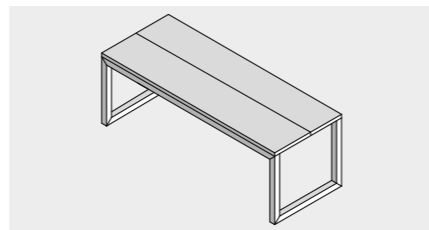

Enables the product to be connected to and integrated with home-automation systems (power pack included), One per room required,

ME 99 00 0421	\$ 1,100.00
x 2	\$ 1,100.00

Mid footrest bench

Dimensions: 3' 5 47/64" x 1' 4 9/64" x 11 13/16"
Benches: 3,5 mm laminated gres porcelain fitted to 15mm toughened glass