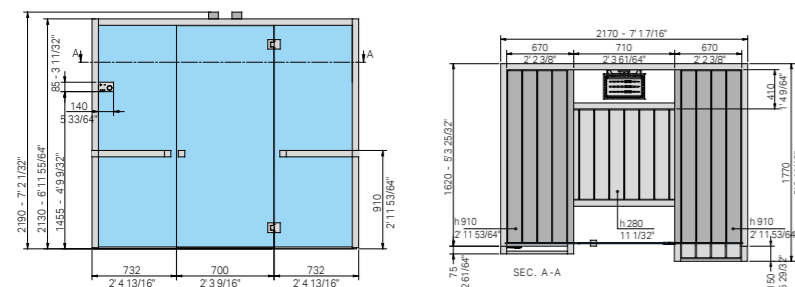

Cod: TM 00 00 0673 \$ 560.00

Sky 80

4-5

**DIMENSIONS**

cm 200 x 180 x 201 h
6' 6 47/64" x 5' 10 55/64" x 6' 7 9/64" h

FINNISH SAUNA ABSORBED POWER

8 kW max - 208Vac 3Ph 60Hz - 240Vac 1Ph 60Hz

MATERIALS