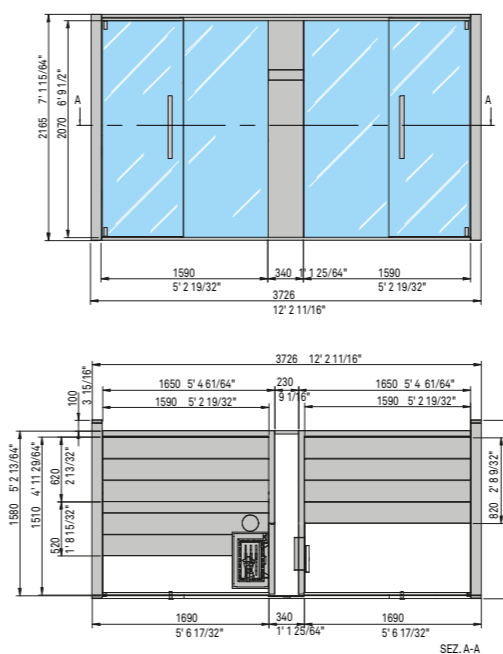

A

Space required around the product for easy assembly. If a smaller area is available, please contact the manufacturer.

	kW	Zone	kW	Amps	Wire Size (AWG)	Voltage
Logica SH	10.5	Hammam	4.5	22	8	208V 1Ph 60 Hz
			4.5	19	8	240V 1Ph 60 Hz
		Sauna	6	29	8	208V 1Ph 60 Hz
			6	25	8	240V 1Ph 60 Hz

CUSTOM MADE

For Logica SH Filo made-to-measure: see the form on page 112

or contact Perfect Wellness Group:
ph. 917-671-0300
contact@perfectwellnessgroup.com
www.perfectwellnessgroup.com

ECC - Effe Comfort Control

The product can be remotely controlled by downloading the EFFE ECC app onto a smartphone or tablet.
More information