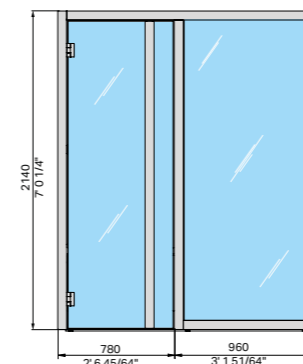

CUSTOM MADE

For Yoku H Galss made-to-measure: see the form on page 179

or contact Perfect Wellness Group:
ph. 917-671-0300
contact@perfectwellnessgroup.com
www.perfectwellnessgroup.com