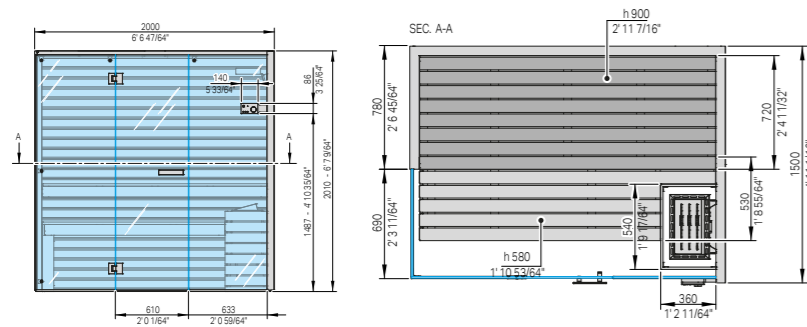

SKY CORNER 60 RIGHT-HAND CORNER

208Vac 3Ph 60Hz	Canadian Hemlock	Cod: SK 55 40 0020	$ 26.885.00
240Vac 1Ph 60Hz	Canadian Hemlock	Cod: SU 55 40 0020	$ 26.885.00
208Vac 3Ph 60Hz	Heat-Treated Aspen	Cod: SK 55 41 0020	$ 32.560.00
240Vac 1Ph 60Hz	Heat-Treated Aspen	Cod: SU 55 41 0020	$ 32.560.00

SKY CORNER 60 LEFT-HAND CORNER

208Vac 3Ph 60Hz	Canadian Hemlock	Cod: SK 55 40 0021	$ 26.885.00
240Vac 1Ph 60Hz	Canadian Hemlock	Cod: SU 55 40 0021	$ 26.885.00
208Vac 3Ph 60Hz	Heat-Treated Aspen	Cod: SK 55 41 0021	$ 32.560.00
240Vac 1Ph 60Hz	Heat-Treated Aspen	Cod: SU 55 41 0021	$ 32.560.00

DIMENSIONS

cm 200 x 150 x 201 h
6' 6 47/64" x 4' 11 1/16" x 6' 7 9/64" h

FINNISH SAUNA ABSORBED POWER

6 kW max - 208Vac 3Ph 60Hz - 240Vac 1 Ph 60Hz

MATERIALS

Outside: Canadian hemlock / Heat-Treated Aspen
Inside: Canadian hemlock / Heat-Treated Aspen
Fittings: Canadian hemlock / Heat-Treated Aspen
3/8" clear tempered glass

FEATURES/COMPONENTS

- > Wall lighting with led white light, 3.000 K
- > Heater with stones
- > Control panel with brushed steel finish
- > Brushed aluminium hinges and finish
- > Automatic energy-saving function
- > Electrical system with protected cable ducts
- > Benches
- > Protective grille for heater
- > Wooden bucket and ladle
- > Hourglass