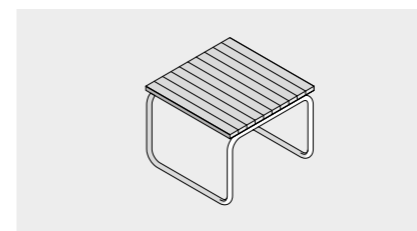

Hammam footrest
Dimensions: cm 45 x 45 x 35 h
1' 5 23/32" x 1' 5 23/32" x 1' 1 25/32" h
Materials: Teak, steel

Cod: HA 65 10 0025 $ 1,640.00