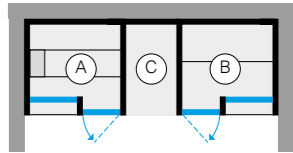

* With lower room heights the roof is assembled from the inside: 8% INCREASE ON THE LIST PRICE

Yoku SPA Door

Configurations: 240Vac 1Ph 60Hz

[Technical card download](#)

YOKU SPA DOOR - NICHE

INTERIOR SAUNA (A)		INTERIOR HAMMAM (B)	
OUTSIDE WALLS ON VIEW (C)		INTERIOR SHOWER (C)	
Heat-treated aspen wood	Calacatta Gold Extra	YU 80 11 0001	\$ 90,925.00
Dark heat-treated wood	Fior di Bosco Tortora	YU 80 22 0001	\$ 93,145.00
Canaletto walnut	Calacatta Gold Extra	YU 80 31 0001	\$ 100,430.00
	Fior di Bosco Tortora	YU 80 32 0001	\$ 100,430.00