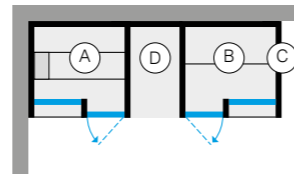

YOKU SPA DOOR - LEFT-HAND CORNER

INTERIOR SAUNA (A)		INTERIOR HAMMAM (B)	
OUTSIDE WALLS ON VIEW (C)		INTERIOR SHOWER (D)	
Heat-treated aspen wood	Calacatta Gold Extra	YK 80 11 0003	$ 91,400.00
Dark heat-treated wood	Fior di Bosco Tortora	YK 80 22 0003	$ 93,775.00
Canaletto walnut	Calacatta Gold Extra	YK 80 31 0003	$ 100,905.00
	Fior di Bosco Tortora	YK 80 32 0003	$ 100,905.00