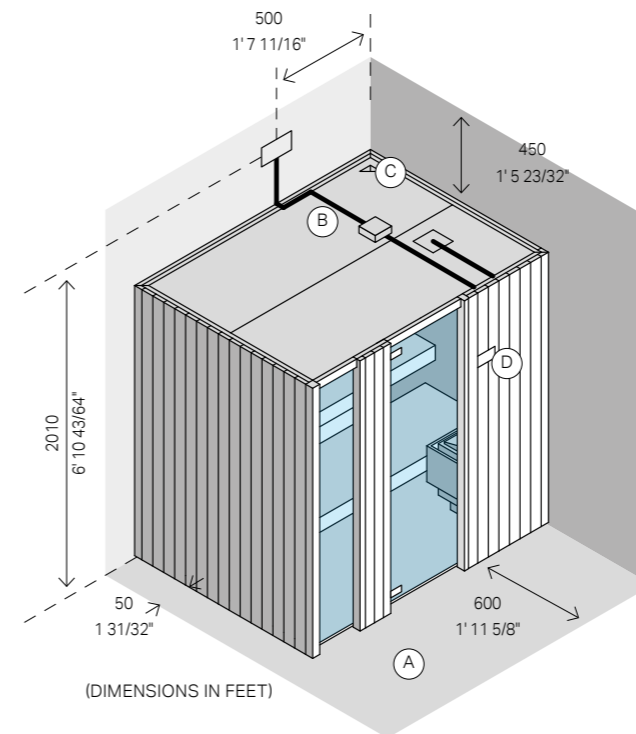

PLAN

Auki Hemlock

Giovanna Talocci Design

Technical information

More information: www.effe.it

- (A) Space required around the sauna for easy assembly. If a smaller area is available, please contact the manufacturer.
- (B) Sauna power cable
- (C) Exhaust
- (D) Control panel