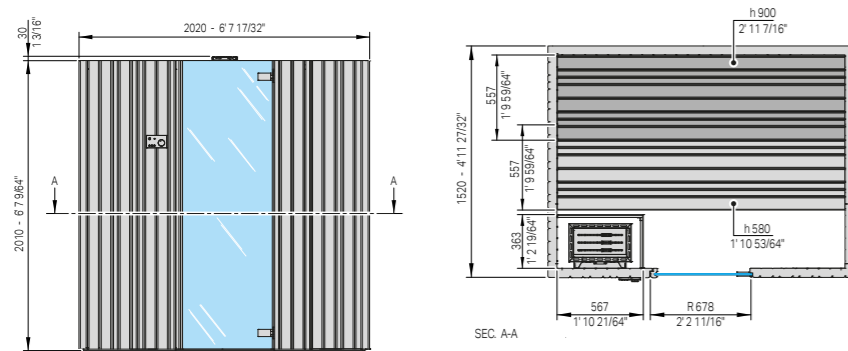

FEATURES/COMPONENTS

- > Wall lighting with led white light, 3.000 K
- > Heater with stones
- > Control panel with brushed steel finish
- > Brushed aluminium hinges and finish
- > Automatic energy-saving function
- > Electrical system with protected cable ducts
- > Benches
- > Protective grille for heater
- > Wooden bucket and ladle
- > Hourglass

AUKI 45 FIR WOOD

208Vac 3Ph 60Hz	Cod: SK 50 45 0049	$ 16.605.00
240Vac 1Ph 60Hz	Cod: SU 50 45 0049	$ 16.605.00