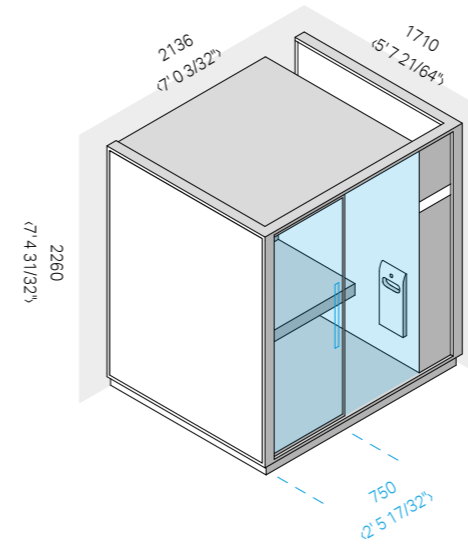

One H

3-4

DIMENSIONS

cm 214 x 171 x 226 h
7' 1/4" x 5' 7 21/64" x 7' 4 31/32" h

ABSORBED POWER

4,5 kW max
208Vac 1Ph 60Hz - 240Vac 1 Ph 60Hz

HAMMAM MATERIALS

Inside and fittings: 1 1/2" laminated gres porcelain
Doors in 5/16" tempered glass
Platform: 1 1/2" laminated gres porcelain fitted to 19/32" tempered glass

FEATURES/COMPONENTS

Hamмам includes:

- > Aquasteam 45
- > Benches: 1 1/2" laminated gres porcelain fitted to 19/32" tempered glass
- > Lighting system with LED RGB colour therapy 5 fixed colours and 4 dynamic cycles and white light
- > Single handle mixer with a 2-way diverter
- > Hand-held shower head with flexible tube
- > Shower head 11 13/13" diameter