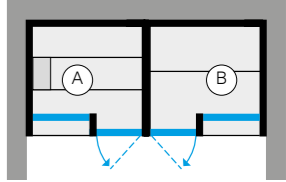

YOKU SH SHELF - NICHE

INTERIOR SAUNA (A)	INTERIOR HAMMAM (B)		
OUTSIDE WALLS ON VIEW (C)			
Heat-treated aspen wood	Calacatta Gold Extra	YU 10 11 0001	$ 66,055.00
Dark heat-treated wood	Fior di Bosco Tortora	YU 10 22 0001	$ 68,275.00
Canaletto walnut	Calacatta Gold Extra	YU 10 31 0001	$ 74,770.00
	Fior di Bosco Tortora	YU 10 32 0001	$ 74,770.00