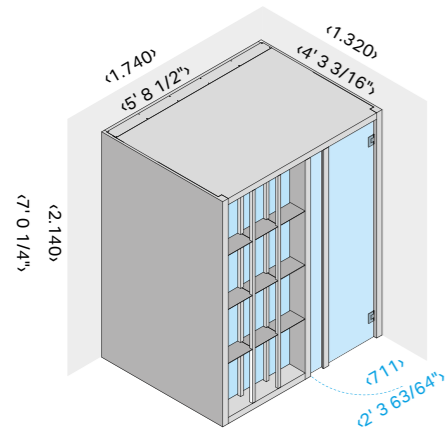

Yoku S Shelf 45

4-5

DIMENSIONS

cm 174 x 132 x 214 h
5' 8 1/2" x 4' 3 3/16" x 7' 0 1/4" h

FINNISH SAUNA ABSORBED POWER

4,5 kW max - 208Vac 3Ph 60Hz - 240Vac 1 Ph 60Hz

MATERIALS

Outside/Inside/Fittings:
Heat-treated aspen wood, Dark heat-treated wood,
Canaletto walnut
5/16" clear tempered glass

FEATURES/COMPONENTS

- > Lighting with led white light, 3.000 K
- > Heater with stones
- > Control panel with brushed steel finish
- > Automatic energy-saving function
- > Electrical system with protected cable ducts
- > Benches
- > Protective grille for heater
- > Wooden bucket and ladle
- > Hourglass
- > Outer shelves in pickled steel

YOKU S SHELF 45 RIGHT DOOR

208Vac 3Ph 60Hz	Heat-Treated Aspen	Cod: SK 70 10 0021	$ 33,980.00
240Vac 1Ph 60Hz	Heat-Treated Aspen	Cod: SU 70 10 0021	$ 33,980.00
208Vac 3Ph 60Hz	Dark Heat-Treated Wood	Cod: SK 70 10 0023	$ 36,595.00
240Vac 1Ph 60Hz	Dark Heat-Treated Wood	Cod: SU 70 10 0023	$ 36,595.00
208Vac 3Ph 60Hz	Canaletto Walnut	Cod: SK 70 10 0019	$ 45,050.00
240Vac 1Ph 60Hz	Canaletto Walnut	Cod: SU 70 10 0019	$ 45,050.00

YOKU S SHELF 45 LEFT DOOR

208Vac 3Ph 60Hz	Heat-Treated Aspen	Cod: SK 70 10 0022	$ 33,980.00
240Vac 1Ph 60Hz	Heat-Treated Aspen	Cod: SU 70 10 0022	$ 33,980.00
208Vac 3Ph 60Hz	Dark Heat-Treated Wood	Cod: SK 70 10 0024	$ 36,595.00
240Vac 1Ph 60Hz	Dark Heat-Treated Wood	Cod: SU 70 10 0024	$ 36,595.00
208Vac 3Ph 60Hz	Canaletto Walnut	Cod: SK 70 10 0020	$ 45,050.00
240Vac 1Ph 60Hz	Canaletto Walnut	Cod: SU 70 10 0020	$ 45,050.00

* With lower room heights the roof is assembled from the inside:
8% INCREASE ON THE LIST PRICE

Options

Colour therapy

The LED RGB lighting replaces the standard white light, 3.000 K
LED mood lighting in both spaces.

Cod: ME 50 00 0043 $ 1,800.00

Double Mood Light

LED mood lighting in both spaces,
2.200-2.400 K

Cod: AE 10 00 0116 $ 2,215.00

ECC - Effe Comfort Control

The product can be remotely controlled by downloading the EFFE ECC app onto a smartphone or tablet.

[more information](#)

Cod: ME 21 00 0084 $ 1,035.00

ESS - Effe Sound System

Device with Bluetooth connection for listening to music inside the sauna.

[More information](#)

Cod: AE 10 00 0133 $ 2,100.00

Headrest / Backrest Yoku

Cod: AS 30 00 0045
Heat-treated aspen wood $ 535.00

Cod: AS 30 00 0046
Dark Heat-treated wood $ 670.00

Cod: AS 30 00 0047
Canaletto walnut $ 770.00

Floor platforms sauna right door

Cod: AS 20 00 0454
Heat-treated aspen wood $ 325.00

Cod: AS 20 00 0456
Dark Heat-treated wood $ 435.00

Cod: AS 20 00 0458
Canaletto walnut $ 615.00

Floor platforms sauna left door

Cod: AS 20 00 0455
Heat-treated aspen wood $ 325.00

Cod: AS 20 00 0457
Dark Heat-treated wood $ 435.00

Cod: AS 20 00 0459
Canaletto walnut $ 615.00

Set of hinges and bronze glass panels

Bronze glass panels and hinges with satin stainless steel and PVD finish, which replace the standard clear glass panels and hinges with a brushed finish.

Cod: SE 93 00 0398 $ 1,485.00

Multifunctional Home-Automation Device