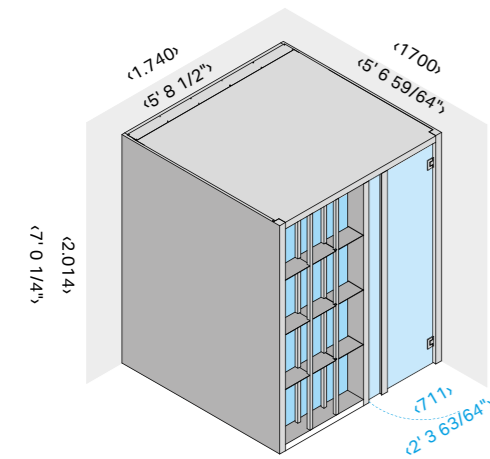

Yoku S Shelf 60

4-5

DIMENSIONS

cm 174 x 170 x 214 h
5' 8 1/2" x 5' 6 59/64" x 7' 0 1/4" h

FINNISH SAUNA ABSORBED POWER

6 kW max - 208Vac 3Ph 60Hz - 240Vac 1 Ph 60Hz

MATERIALS

Outside/Inside/Fittings:
Heat-treated aspen wood, Dark heat-treated wood,
Canaletto walnut
5/16" clear tempered glass

FEATURES/COMPONENTS

- > Lighting with led white light, 3.000 K
- > Heater with stones
- > Control panel with brushed steel finish
- > Automatic energy-saving function
- > Electrical system with protected cable ducts
- > Benches
- > Protective grille for heater
- > Wooden bucket and ladle
- > Hourglass
- > Outer shelves in pickled steel

YOKU S SHELF 60 RIGHT DOOR

208Vac 3Ph 60Hz	Heat-Treated Aspen	Cod: SK 70 10 0015	$ 34,900.00
240Vac 1Ph 60Hz	Heat-Treated Aspen	Cod: SU 70 10 0015	$ 34,900.00
208Vac 3Ph 60Hz	Dark Heat-Treated Wood	Cod: SK 70 10 0017	$ 37,360.00
240Vac 1Ph 60Hz	Dark Heat-Treated Wood	Cod: SU 70 10 0017	$ 37,360.00
208Vac 3Ph 60Hz	Canaletto Walnut	Cod: SK 70 10 0013	$ 46,280.00
240Vac 1Ph 60Hz	Canaletto Walnut	Cod: SU 70 10 0013	$ 46,280.00

YOKU S SHELF 60 LEFT DOOR

208Vac 3Ph 60Hz	Heat-Treated Aspen	Cod: SK 70 10 0016	$ 34,900.00
240Vac 1Ph 60Hz	Heat-Treated Aspen	Cod: SU 70 10 0016	$ 34,900.00
208Vac 3Ph 60Hz	Dark Heat-Treated Wood	Cod: SK 70 10 0018	$ 37,360.00
240Vac 1Ph 60Hz	Dark Heat-Treated Wood	Cod: SU 70 10 0018	$ 37,360.00
208Vac 3Ph 60Hz	Canaletto Walnut	Cod: SK 70 10 0014	$ 46,280.00
240Vac 1Ph 60Hz	Canaletto Walnut	Cod: SU 70 10 0014	$ 46,280.00

* With lower room heights the roof is assembled from the inside:
8% INCREASE ON THE LIST PRICE

Options

Colour therapy

The LED RGB lighting replaces the standard white light, 3.000 K
LED mood lighting in both spaces.

Cod: ME 50 00 0043 $ 1,800.00

Double Mood Light

LED mood lighting in both spaces,
2.200-2.400 K

Cod: AE 10 00 0116 $ 2,215.00

ECC - Effe Comfort Control

The product can be remotely controlled by downloading the EFFE ECC app onto a smartphone or tablet.

[more information](#)

Cod: ME 21 00 0084 $ 1,035.00

ESS - Effe Sound System

Device with Bluetooth connection for listening to music inside the sauna.

[More information](#)

Cod: AE 10 00 0133 $ 2,100.00

Headrest / Backrest Yoku

Cod: AS 30 00 0045	Heat-treated aspen wood	$ 535.00
Cod: AS 30 00 0046	Dark Heat-treated wood	$ 670.00
Cod: AS 30 00 0047	Canaletto walnut	$ 770.00

Floor platforms sauna right door

Cod: AS 20 00 0448	Heat-treated aspen wood	$ 420.00
Cod: AS 20 00 0450	Dark Heat-treated wood	$ 615.00
Cod: AS 20 00 0452	Canaletto walnut	$ 970.00

Floor platforms sauna left door

Cod: AS 20 00 0449	Heat-treated aspen wood	$ 420.00
Cod: AS 20 00 0451	Dark Heat-treated wood	$ 615.00
Cod: AS 20 00 0453	Canaletto walnut	$ 970.00

Set of hinges and bronze glass panels

Bronze glass panels and hinges with satin stainless steel and PVD finish, which replace the standard clear glass panels and hinges with a brushed finish.

Cod: SE 93 00 0398 $ 1,485.00

Multifunctional Home-Automation Device