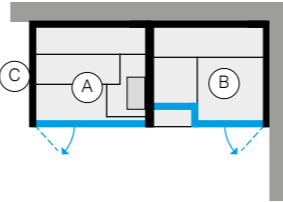

BODYLOVE SH FRONT - RIGHT-HAND CORNER

	INTERIOR SAUNA (A)	INTERIOR HAMMAM (B)	OUTSIDE WALLS ON VIEW (C)	
Hemlock	Champagne grès	Smooth Canadian hemlock	BK 40 11 0002	$ 97,955.00
		Mirror	BK 40 11 0003	$ 98,920.00
	Smooth glass	Smooth Canadian hemlock	BK 40 13 0002	$ 102,455.00
		Mirror	BK 40 13 0003	$ 103,260.00
	Fluted glass	Smooth Canadian hemlock	BK 40 14 0002	$ 108,085.00
		Mirror	BK 40 14 0003	$ 108,730.00
	Can be covered	Can be covered	BK 40 15 0002	$ 89,430.00