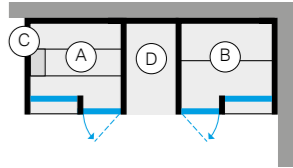

YOKU SPA DOOR - RIGHT-HAND CORNER

INTERIOR SAUNA (A)		INTERIOR HAMMAM (B)	
OUTSIDE WALLS ON VIEW (C)		INTERIOR SHOWER (D)	
Heat-treated aspen wood	Calacatta Gold Extra	YU 80 11 0002	$ 91,400.00
Dark heat-treated wood	Fior di Bosco Tortora	YU 80 22 0002	$ 93,775.00
Canaletto walnut	Calacatta Gold Extra	YU 80 31 0002	$ 100,905.00
	Fior di Bosco Tortora	YU 80 32 0002	$ 100,905.00