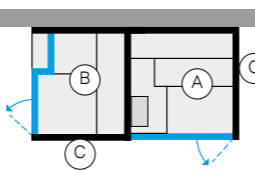

BODYLOVE SH SIDE - PENINSULA

INTERIOR SAUNA (A)		INTERIOR HAMMAM (B)		OUTSIDE WALLS ON VIEW (C)			
		Smooth Dark Heat-treated w,	BK 45 21 0007			$ 112,590.00	
Dark Heat-treated wood	Champagne grès	Champagne grès	BK 45 21 0008			$ 112,910.00	
		Mirror	BK 45 21 0009			$ 111,465.00	
		Smooth Dark Heat-treated w,	BK 45 23 0007			$ 117,095.00	
Dark Heat-treated wood	Smooth glass	Smooth glass	BK 45 23 0008			$ 121,920.00	
		Mirror	BK 45 23 0009			$ 115,970.00	
		Smooth Dark Heat-treated w,	BK 45 24 0007			$ 120,310.00	
Dark Heat-treated wood	Fluted glass	Smooth glass	BK 45 24 0008			$ 125,135.00	
		Mirror	BK 45 24 0009			$ 119,185.00	
		Can be covered	Can be covered	BK 45 25 0003			$ 99,400.00