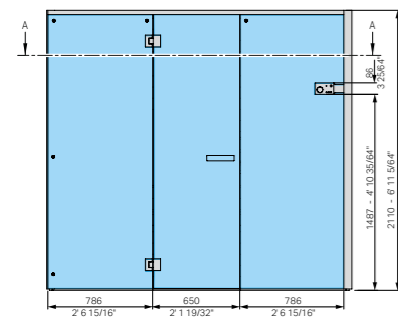

Sky Corner 105

5-6

RIGHT-HAND CORNER

LEFT-HAND CORNER

DIMENSIONS

cm 230 x 200 x 211 h
7' 6 35/64" x 6' 6 47/64" x 6' 11 5/64"

FINNISH SAUNA ABSORBED POWER

10,5 kW max - 208Vac 3Ph 60Hz - 240Vac 1 Ph 60Hz