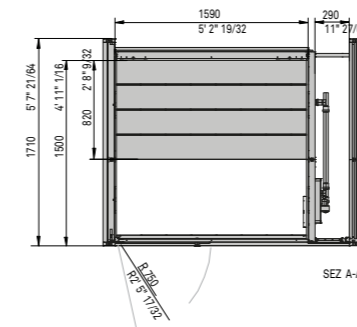

A

Space required around the product for easy assembly. If a smaller area is available, please contact the manufacturer.

	kW	Amps	Wire Size (AWG)	Voltage
One H	4.5	21.63	8	208V 1P 60 Hz
		18.75	8	240V 1P 60 Hz

CUSTOM MADE

For One H Filo made-to-measure: see the form on page 112

or contact Perfect Wellness Group:
ph. 917-671-0300
contact@perfectwellnessgroup.com
www.perfectwellnessgroup.com

ECC - Effe Comfort Control

The product can be remotely controlled by downloading the EFFE ECC app onto a smartphone or tablet.
More information