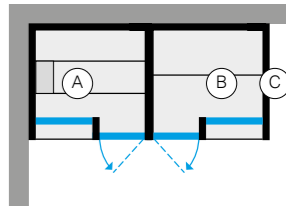

YOKU SH SHELF - LEFT-HAND CORNER

INTERIOR SAUNA (A)	INTERIOR HAMMAM (B)		
OUTSIDE WALLS ON VIEW (C)			
Heat-treated aspen wood	Calacatta Gold Extra	YU 10 11 0003	$ 66,375.00
Dark heat-treated wood	Fior di Bosco Tortora	YU 10 22 0003	$ 69,225.00
Canaletto walnut	Calacatta Gold Extra	YU 10 31 0003	$ 75,720.00
	Fior di Bosco Tortora	YU 10 32 0003	$ 75,720.00