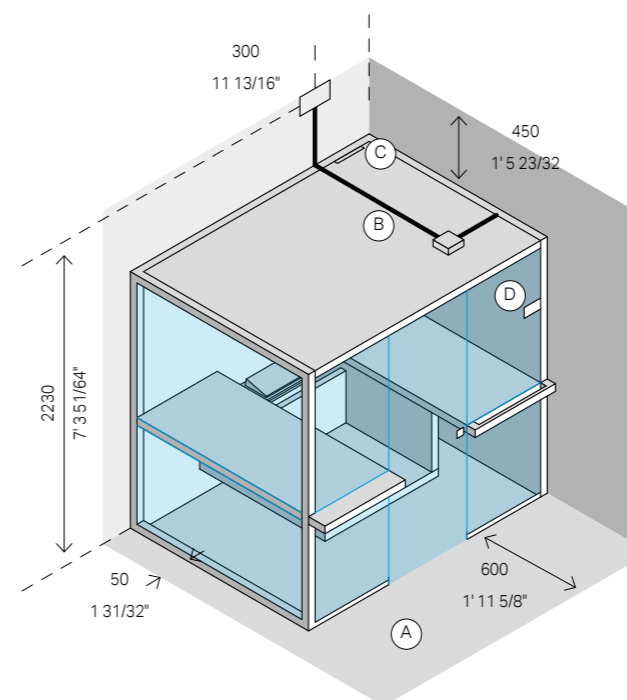

AIR

Giovanna Talocci Design

Technical information

More information: www.effe.it

(DIMENSIONS IN FEET)

- (A) Space required around the sauna for easy assembly. If a smaller area is available, please contact the manufacturer.
- (B) Sauna power cable
- (C) Exhaust
- (D) Control panel