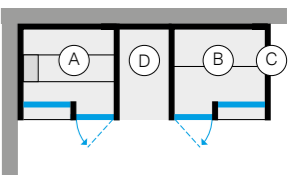

YOKU SPA SHELF - LEFT-HAND CORNER

INTERIOR SAUNA (A)		INTERIOR HAMMAM (B)	
OUTSIDE WALLS ON VIEW (C)		INTERIOR SHOWER (D)	
Heat-treated aspen wood	Calacatta Gold Extra	YU 70 11 0003	$ 92,825.00
Dark heat-treated wood	Fior di Bosco Tortora	YU 70 22 0003	$ 95,360.00
Canaletto walnut	Calacatta Gold Extra	YU 70 31 0003	$ 102,490.00
	Fior di Bosco Tortora	YU 70 32 0003	$ 102,490.00