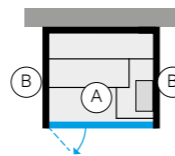

Configurations: 208Vac 1Ph 60Hz

BODYLOVE S - NICHE

INTERIOR (A)	OUTSIDE WALLS ON VIEW (B)		
Hemlock	-	BK 20 10 0001	$ 43,105.00
Dark Heat-treated wood	-	BK 20 20 0001	$ 49,865.00

BODYLOVE S - RIGHT-HAND CORNER

INTERIOR (A)	OUTSIDE WALLS ON VIEW (B)		
Hemlock	Smooth Canadian hemlock	BK 20 10 0002	$ 43,910.00
	Mirror	BK 20 10 0003	$ 44,715.00
Dark Heat-treated wood	Smooth Dark Heat-treated wood	BK 20 20 0002	$ 51,955.00
	Mirror	BK 20 20 0003	$ 51,470.00

BODYLOVE S - LEFT-HAND CORNER

INTERIOR (A)	OUTSIDE WALLS ON VIEW (B)		
Hemlock	Smooth Canadian hemlock	BK 20 10 0004	$ 43,910.00
	Mirror	BK 20 10 0005	$ 44,715.00
Dark Heat-treated wood	Smooth Dark Heat-treated wood	BK 20 20 0004	$ 51,955.00
	Mirror	BK 20 20 0005	$ 51,470.00

BODYLOVE S - PENINSULA

INTERIOR (A)	OUTSIDE WALLS ON VIEW (B)		
Hemlock	Smooth Canadian hemlock	BK 20 10 0006	$ 44,875.00
	Mirror	BK 20 10 0007	$ 46,485.00
Dark Heat-treated wood	Smooth Dark Heat-treated wood	BK 20 20 0006	$ 54,205.00
	Mirror	BK 20 20 0007	$ 53,080.00

Technical card download