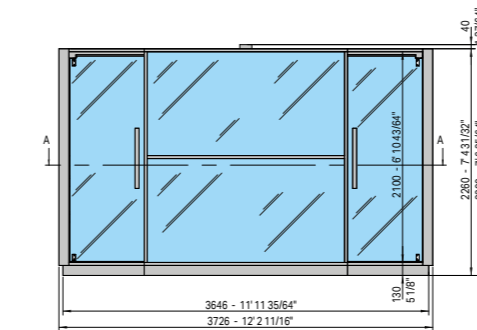

Logica SPA

3-4

DIMENSIONS

cm 373 x 250 x 226 h
12' 2 27/32" x 8' 2 27/64" x 7' 4 31/32" h

ABSORBED POWER

10,5 kW max (6,0 kW sauna + 4,5 kW hammam)
208Vac 1Ph 60 Hz - 240Vac 1 Ph 60 Hz

SAUNA MATERIALS

Inside and fittings: Canadian hemlock
Doors in 5/16" tempered glass
Platform: 1/8" laminated gres porcelain fitted to 19/32" tempered glass

HAMMAM MATERIALS

Inside and fittings: 1 1/2" laminated gres porcelain
Doors in 5/16" tempered glass
Platform: 1 1/2" laminated gres porcelain fitted to 19/32" tempered glass

SHOWER MATERIALS

Platform: 1 1/2" laminated gres porcelain fitted to 19/32" tempered glass

FEATURES/COMPONENTS

Sauna includes:

- > Wooden benches
- > Heater with stones
- > Touch control panel
- > Automatic energy saving function
- > Bucket built into the lower bench
- > Wooden ladle
- > Hourglass
- > Electrical system with protected cable ducts
- > Lighting system with LED RGB colour therapy 5 fixed colours and 4 dynamic cycles and white light

Hammam includes:

- > Aquasteam 45
- > Benches: 1 1/2" laminated gres porcelain fitted to 19/32" tempered glass
- > Lighting system with LED RGB colour therapy 5 fixed colours and 4 dynamic cycles and white light
- > Hand-Held shower head

Shower includes:

- > Mixer tap with flow regulator and diverter
- > Ceiling mounted anti-scale shower head
- > Hand-held shower head

CUSTOM MADE

For Logica SPA made-to-measure:
see the form on page 112

or contact Perfect Wellness Group:
ph. 917-671-0300
contact@perfectwellnessgroup.com
www.perfectwellnessgroup.com

ECC - Effe Comfort Control

The product can be remotely controlled by downloading the EFFE ECC app onto a smartphone or tablet.
More information