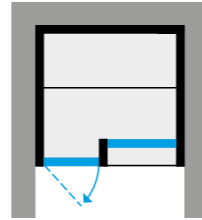

Yoku H Shelf Configurations: 208Vac 1Ph 60Hz

YOKU H SHELF - NICHE

OUTSIDE		INTERIOR HAMMAM	
Heat-treated aspen wood	Calacatta Gold Extra	YK 40 11 0001	$ 46,600.00
Dark heat-treated wood	Fior di Bosco Tortora	YK 40 22 0001	$ 48,540.00
Canaletto walnut	Calacatta Gold Extra	YK 40 31 0001	$ 52,725.00
	Fior di Bosco Tortora	YK 40 32 0001	$ 52,725.00