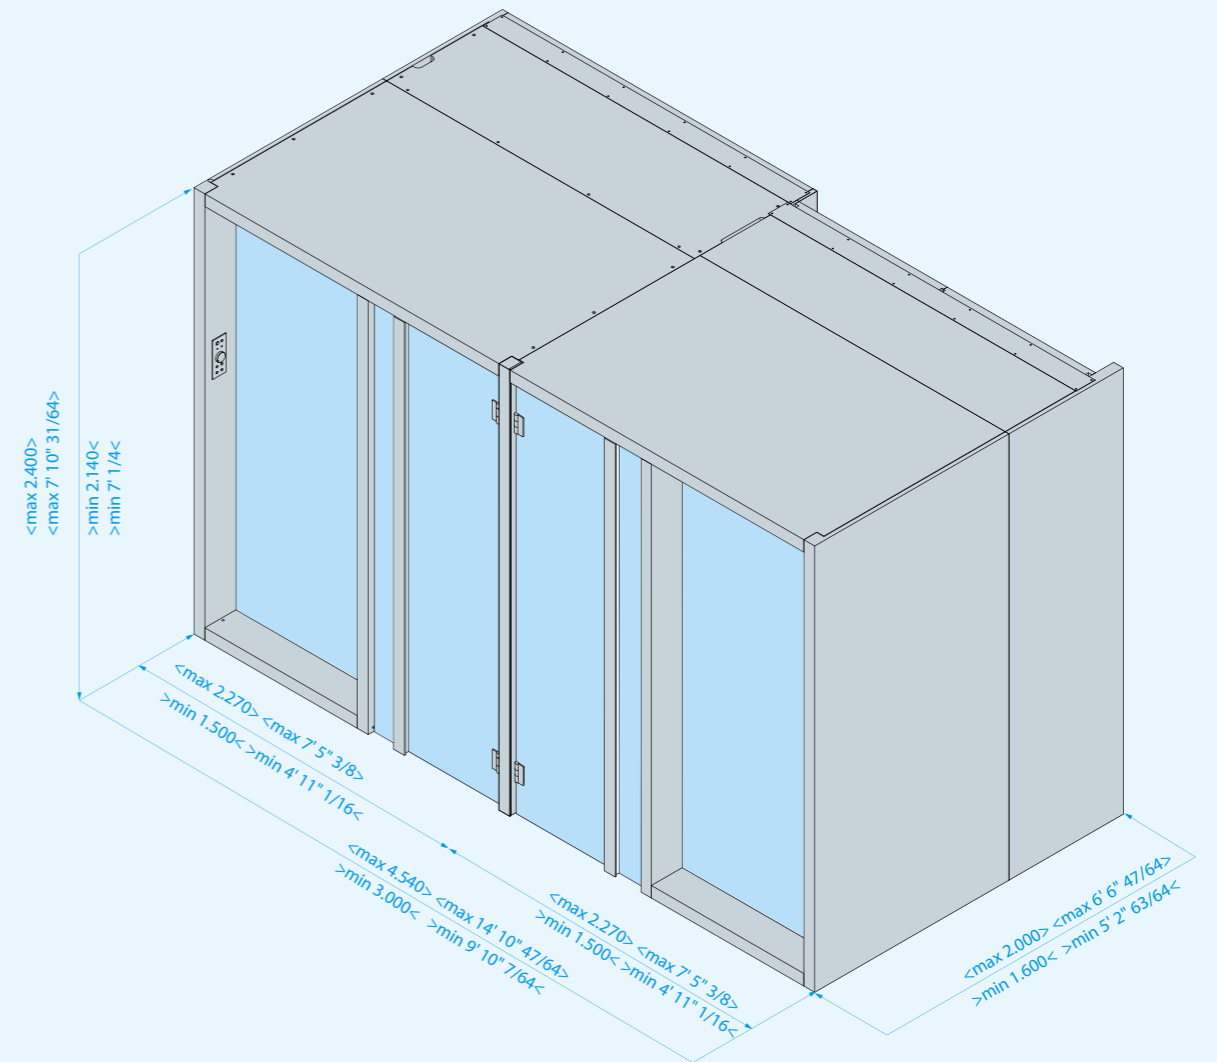

(DIMENSIONS IN FEET)