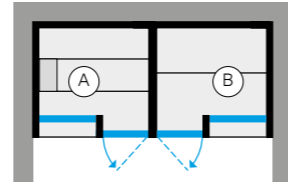

Yoku SH Door Configurations: 208Vac 1Ph 60Hz

[Technical card download](#)

YOKU SH DOOR - NICHE

INTERIOR SAUNA (A)		INTERIOR HAMMAM (B) INTERIOR SHOWER (C)	
Heat-treated aspen wood	Calacatta Gold Extra	YK 20 11 0001	$ 64,790.00
Dark heat-treated wood	Fior di Bosco Tortora	YK 20 22 0001	$ 67,165.00
Canaletto walnut	Calacatta Gold Extra	YK 20 31 0001	$ 73,660.00
	Fior di Bosco Tortora	YK 20 32 0001	$ 73,660.00