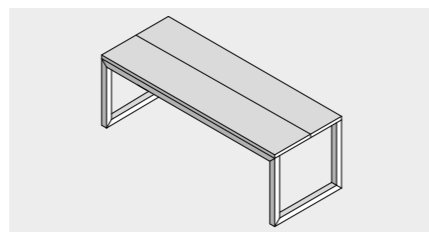

ME 99 00 0421	\$ 1,100.00
x 2	\$ 1,100.00

Mid footrest bench
 Dimensions: 3' 5 47/64" x 1' 4 9/64" x 11 13/16"
 Benches: 3,5 mm laminated gres porcelain fitted to 15mm toughened glass

Bench	\$ 2,540.00
Soft Sand	PS 10 01 0104
White Cloud	PS 10 02 0204
Stone	PS 10 03 0304