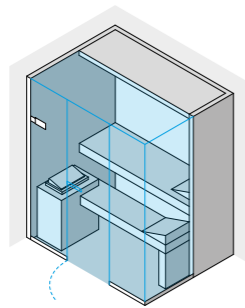

LEFT-HAND CORNER