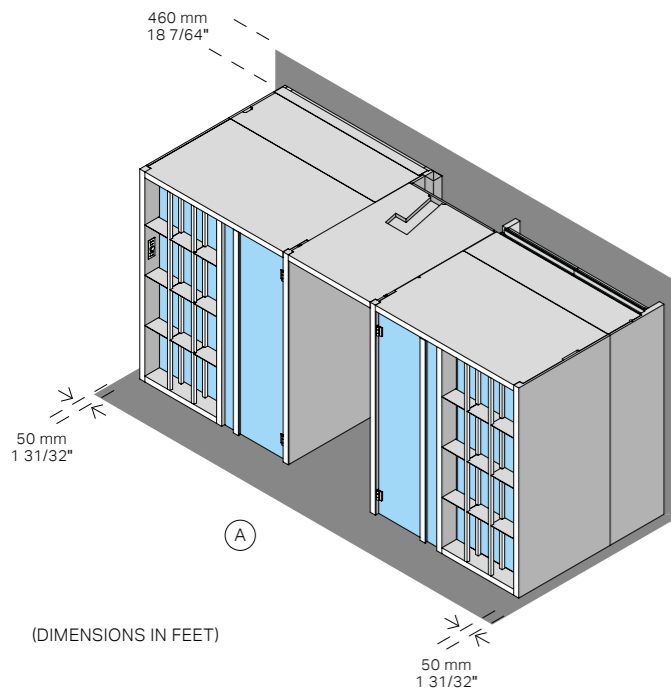

Technical information

More information: www.efe.it

(DIMENSIONS IN FEET)

A
Space required around the product for easy assembly. If a smaller area is available, please contact the manufacturer.

* With lower room heights the roof is assembled from the inside:
8% INCREASE ON THE LIST PRICE

The Yoku SH must be installed directly on the floor and against finished walls.

All work must be carried out by qualified personnel or by one of our After Sales Service, based on local and international standards CEI 64.8 (IEC 364 - 1). Make sure that the electric and plumbing connections have been correctly set up (water line with closing gate valve, outlet siphon, power line with suitable magnetothermal residual current device, etc.) according to the related technical specifications. Connect all piping in such a way that it may be disconnected (in the event of removal of the system for maintenance).

For the position of the external steam generator, please see the suggestions on the pre-installation instructions.

All Effe products are built and tested in compliance with American and Canadian standards to guarantee maximum user safety.