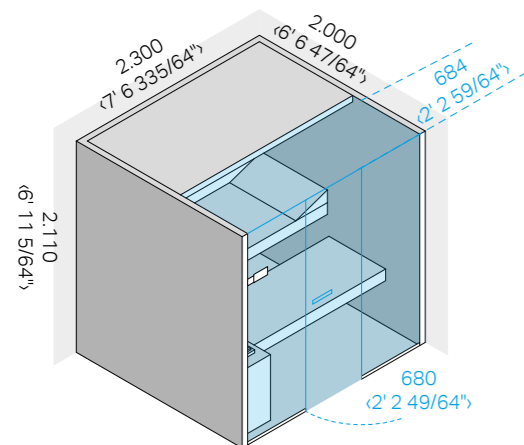

Sky 105

5-6

DIMENSIONS

cm 230 x 200 x 211 h
7' 6 35/64" x 6' 6 47/64" x 6' 11 5/64" h

FINNISH SAUNA ABSORBED POWER

4,5 kW max - 208Vac 3Ph 60Hz - 240Vac 1 Ph 60Hz

MATERIALS

Outside: Canadian hemlock / Heat-Treated Aspen
Inside: Canadian hemlock / Heat-Treated Aspen
Fittings: Canadian hemlock / Heat-Treated Aspen
3/8" clear tempered glass