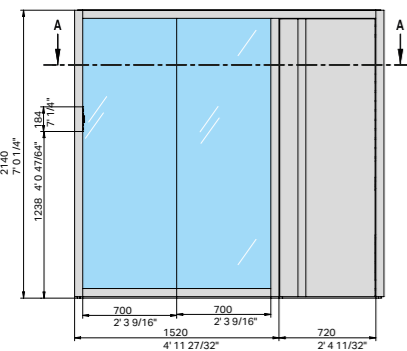

YOKU S DOOR 105 RIGHT DOOR

208Vac 3Ph 60Hz	Heat-Treated Aspen	Cod: SK 70 20 0003	$ 41,050.00
240Vac 1Ph 60Hz	Heat-Treated Aspen	Cod: SU 70 20 0003	$ 41,050.00
208Vac 3Ph 60Hz	Dark Heat-Treated Wood	Cod: SK 70 20 0005	$ 43,665.00
240Vac 1Ph 60Hz	Dark Heat-Treated Wood	Cod: SU 70 20 0005	$ 43,665.00
208Vac 3Ph 60Hz	Canaletto Walnut	Cod: SK 70 20 0001	$ 52,120.00
240Vac 1Ph 60Hz	Canaletto Walnut	Cod: SU 70 20 0001	$ 52,120.00

YOKU S DOOR 105 LEFT DOOR

208Vac 3Ph 60Hz	Heat-Treated Aspen	Cod: SK 70 20 0004	$ 41,050.00
240Vac 1Ph 60Hz	Heat-Treated Aspen	Cod: SU 70 20 0004	$ 41,050.00
208Vac 3Ph 60Hz	Dark Heat-Treated Wood	Cod: SK 70 20 0006	$ 43,665.00
240Vac 1Ph 60Hz	Dark Heat-Treated Wood	Cod: SU 70 20 0006	$ 43,665.00
208Vac 3Ph 60Hz	Canaletto Walnut	Cod: SK 70 20 0002	$ 52,120.00
240Vac 1Ph 60Hz	Canaletto Walnut	Cod: SU 70 20 0002	$ 52,120.00

* With lower room heights the roof is assembled from the inside:
8% INCREASE ON THE LIST PRICE