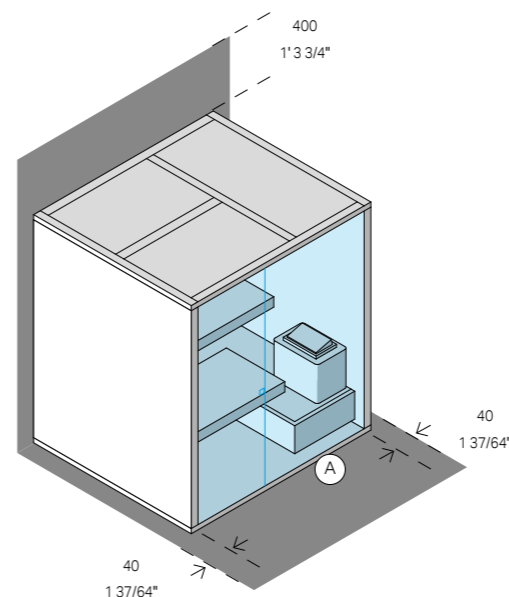

BodyLove S

Technical information

More information: www.effe.it

(DIMENSIONS IN FEET)

A Space required around the product for easy assembly. If a smaller area is available, please contact the manufacturer

The BODYLOVE S must be installed directly on the floor and against finished walls,

All work must be carried out by qualified personnel or by one of our After Sales Service, based on local and international standards CEI 64,8 (IEC 364 – 1). Make sure that the electric and plumbing connections have been correctly set up (water line with closing gate valve, outlet siphon, power line with suitable magnetothermal residual current device, etc.) according to the related technical specifications. Connect all piping in such a way that it may be disconnected (in the event of removal of the system for maintenance).

All EFFE products are built and tested in compliance with American and Canadian standards to guarantee maximum user safety.

SAUNA UNIT

BodyLove Sauna	kW	Volt	Amps	Wire Size (AWG)
	8	208V 1Ph 60Hz	39	8
		240V 1Ph 60Hz	34