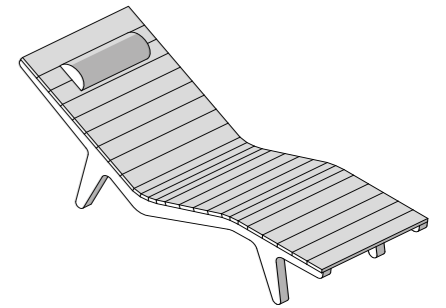

Accessories

Relax Lounger

Auki
Forma

Bucket shower

Abachi

Sauna Accessories

100 ml

RELAX LOUNGER

DIMENSIONS

cm 187 x 65 x 80 h
6' 1 5/8" x 2' 1 19/32" x 2' 7 1/2" h

MATERIALS

Chaise-longue: Natural Canadian Hemlock
Headrest: EVA padding, acrylic fabric cover, colour: Ecrú

AUKI RELAX LOUNGER

Cod: AR 20 15 0019 $ 2.600.00

DIMENSIONS

cm 185 x 65 x 73 h
6' 0 53/64" x 2' 1 19/32" x 2' 4 47/64"

MATERIALS

Chaise-longue: Treated Beech-Wood

FORMA RELAX LOUNGER

Cod: AR 20 15 0001 $ 2.240.00

DIMENSIONS

cm 170 x 63,5 x 83 h
5' 6 59/64" x 2' 1" x 2' 8 43/64" h

MATERIALS

Structure: Stainless steel tubular frame
Chaise-longue: Birch with Beech wood finish

OTIUM RELAX LOUNGER

Relax Lounger	Cod: AR 20 15 0049	$ 1,985.00
Mat	Cod: AR 20 90 0041	$ 575.00
Headrest	Cod: AR 20 90 0042	$ 205.00