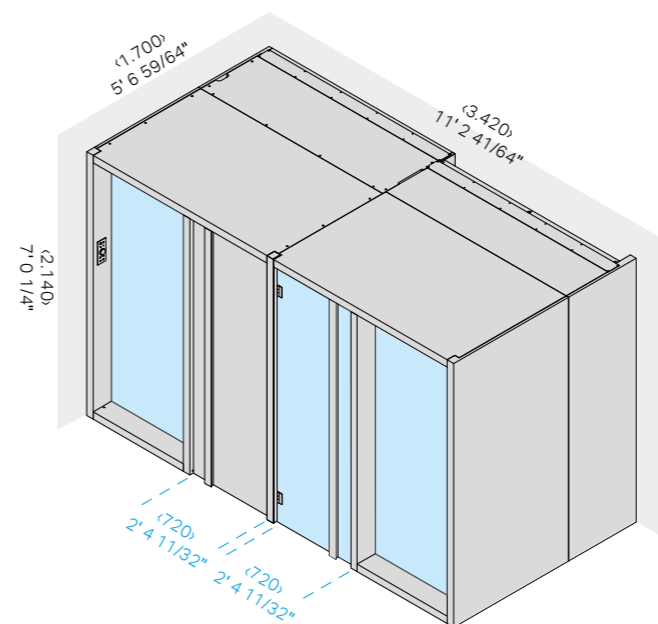

Yoku SH Door

3-4

DIMENSIONS

cm 342 x 170 x 214 h
11' 2" 41/64 x 5' 6" 59/64 x 7' 1/4 h

ABSORBED POWER

10,5 kW max (6,0 kW sauna + 4,5 kW hammam)
208Vac 1Ph 60Hz - 240Vac 1Ph 60Hz

VERSIONES DISPONIBLES

- > Sauna in heat-treated aspen wood with Hammam in Calacatta Gold Extra grès porcelain
- > Sauna in solid heat-treated wood with Hammam in Fior di Bosco Tortora grès porcelain
- > Sauna in Canaletto walnut with Hammam in Calacatta Gold Extra or Fior di Bosco Tortora grès porcelain

MATERIALES

Sauna inside and fittings: wood
Hammam inside and fittings: Grès porcelain
Outside walls on view: wood
Doors: 5/16 bronze toughened glass panels

FEATURES/COMPONENTS

Sauna includes:

- > Lighting with led white light, 3.000 K
- > Heater with stones
- > Control panel with brushed steel finish
- > Automatic energy-saving function
- > Electrical system with protected cable ducts
- > Wooden benches
- > Protective grille for heater
- > Wooden bucket and ladle
- > Hourglass

Hammam includes:

- > Nuvola Smart Power steam generator installed outside
- > Lighting with led white light, 3.000 K
- > Benches clad in grès porcelain
- > Touch control panel
- > Single handle mixer with a 2-way diverter
- > Hand-held shower head with flexible tube
- > Shower head 11 13/16" diameter