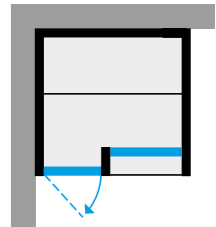

YOKU H GLASS - LEFT-HAND CORNER

OUTSIDE WALLS ON VIEW		INTERIOR HAMMAM	
Heat-treated aspen wood	Calacatta Gold Extra	YU 50 11 0003	$ 48,540.00
Dark heat-treated wood	Fior di Bosco Tortora	YU 50 22 0003	$ 49,885.00
Canaletto walnut	Calacatta Gold Extra	YU 50 31 0003	$ 53,920.00
	Fior di Bosco Tortora	YU 50 32 0003	$ 53,920.00