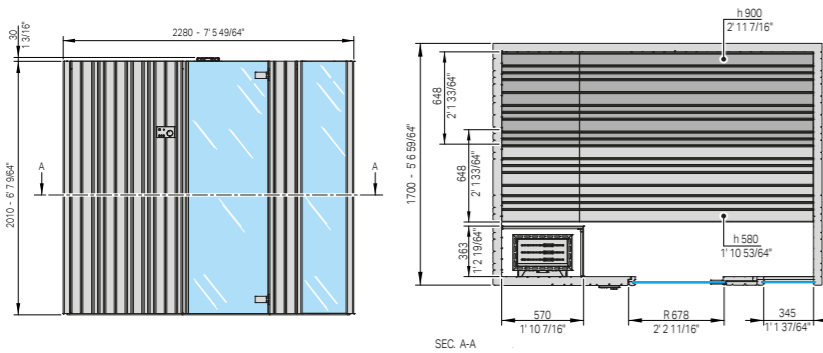

Auki 60 Hemlock

5

DIMENSIONS

cm 228 x 170 x 201 h
7' 5 49/64" x 5' 6 59/64" x 6' 7 9/64" h

FINNISH SAUNA ABSORBED POWER

6 kW max - 208Vac 3Ph 60Hz - 240Vac 1 Ph 60Hz

MATERIALS

Outside: Canadian hemlock
Inside: Canadian hemlock
Fittings: Canadian hemlock
5/16" clear tempered glass.

FEATURES/COMPONENTS

- > Wall lighting with led white light, 3.000 K
- > Heater with stones
- > Control panel with brushed steel finish
- > Brushed aluminium hinges and finish
- > Automatic energy-saving function
- > Electrical system with protected cable ducts
- > Glass panel front
- > Benches
- > Protective grille for heater
- > Wooden bucket and ladle
- > Hourglass

AUKI 60 HEMLOCK

208Vac 3Ph 60Hz	Cod: SK 50 60 0050	$ 24.140.00
240Vac 1Ph 60Hz	Cod: SU 50 60 0050	$ 24.140.00