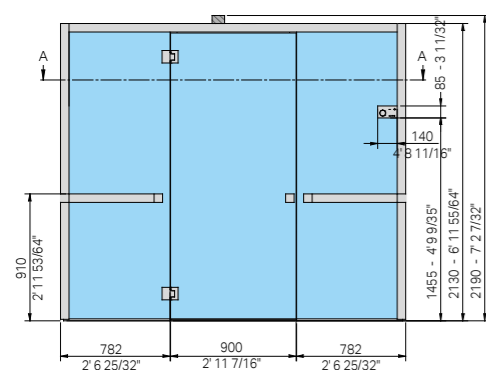

AIR 105 CORNER RIGHT-HAND CORNER

208Vac 3Ph 60Hz	Natural Aspen Wood	Cod: SK 91 10 0001	$ 31,825.00
240Vac 1Ph 60Hz	Natural Aspen Wood	Cod: SU 91 10 0001	$ 31,825.00
208Vac 3Ph 60Hz	Heat-Treated Aspen Wood	Cod: SK 91 10 0003	$ 34,135.00
240Vac 1Ph 60Hz	Heat-Treated Aspen Wood	Cod: SU 91 10 0003	$ 34,135.00

AIR 105 CORNER LEFT-HAND CORNER

208Vac 3Ph 60Hz	Natural Aspen Wood	Cod: SK 91 10 0002	$ 31,825.00
240Vac 1Ph 60Hz	Natural Aspen Wood	Cod: SU 91 10 0002	$ 31,825.00
208Vac 3Ph 60Hz	Heat-Treated Aspen Wood	Cod: SK 91 10 0004	$ 34,135.00
240Vac 1Ph 60Hz	Heat-Treated Aspen Wood	Cod: SU 91 10 0004	$ 34,135.00