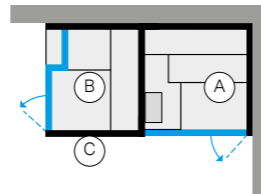

BODYLOVE SH SIDE - LEFT-HAND CORNER

	INTERIOR SAUNA (A)	INTERIOR HAMMAM (B)	OUTSIDE WALLS ON VIEW (C)		
Hemlock		Smooth Canadian hemlock	BK 45 11 0004	$ 101,330.00	
	Champagne grès	Champagne grès	BK 45 11 0005	$ 102,780.00	
		Mirror	BK 45 11 0006	$ 102,135.00	
			Smooth Canadian hemlock	BK 45 13 0004	$ 106,800.00
	Smooth glass	Smooth glass	BK 45 13 0005	$ 110,660.00	
		Mirror	BK 45 13 0006	$ 107,765.00	
			Smooth Canadian hemlock	BK 45 14 0004	$ 110,175.00
	Fluted glass	Smooth glass	BK 45 14 0005	$ 113,875.00	
		Mirror	BK 45 14 0006	$ 110,980.00	
		Can be covered	Can be covered	BK 45 15 0002	$ 92,805.00

BODYLOVE SH SIDE - PENINSULA

	INTERIOR SAUNA (A)	INTERIOR HAMMAM (B)	OUTSIDE WALLS ON VIEW (C)		
Hemlock		Smooth Canadian hemlock	BK 45 11 0007	$ 102,295.00	
	Champagne grès	Champagne grès	BK 45 11 0008	$ 105,030.00	
		Mirror	BK 45 11 0009	$ 103,745.00	
			Smooth Canadian hemlock	BK 45 13 0007	$ 107,765.00
	Smooth glass	Smooth glass	BK 45 13 0008	$ 115,165.00	
		Mirror	BK 45 13 0009	$ 109,375.00	
			Smooth Canadian hemlock	BK 45 14 0007	$ 110,980.00
	Fluted glass	Smooth glass	BK 45 14 0008	$ 118,540.00	
		Mirror	BK 45 14 0009	$ 112,590.00	
		Can be covered	Can be covered	BK 45 15 0003	$ 92,805.00

Technical card download