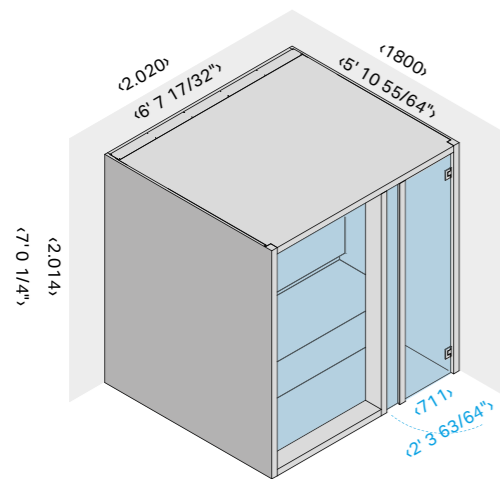

Yoku S Glass 80

4-5

DIMENSIONS

cm 202 x 180 x 214 h
6' 7 17/32" x 5' 10 55/64" x 7' 0 1/4" h

FINNISH SAUNA ABSORBED POWER

8 kW max - 208Vac 3Ph 60Hz - 240Vac 1 Ph 60Hz

MATERIALS

Outside/Inside/Fittings:
Heat-treated aspen wood, Dark heat-treated wood,
Canaletto walnut
5/16" clear tempered glass

FEATURES/COMPONENTS

- > Lighting with led white light, 3.000 K
- > Heater with stones
- > Control panel with brushed steel finish
- > Automatic energy-saving function
- > Electrical system with protected cable ducts
- > Benches
- > Protective grille for heater
- > Wooden bucket and ladle
- > Hourglass