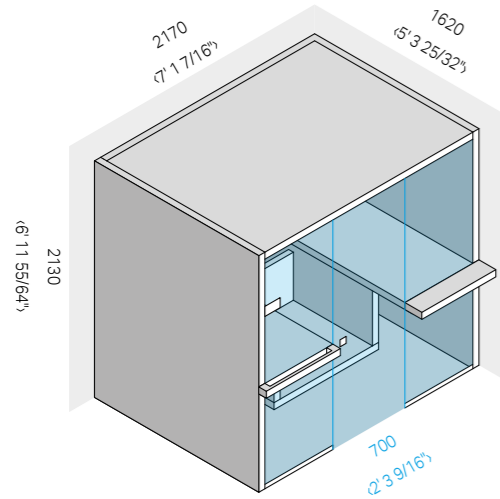

**Padding kit Heat-treated aspen**

Consists of:

- 2 veneer panels, 3 15/16" x 7' 2 39/64" h thick
- 4 hemlock strips 1 3/16" x 1 3/16" x 7' 2 39/64" L

Cod: TM 00 00 0673 \$ 560.00

Air 60

3-4

**DIMENSIONS**

cm 217 x 162 x 213 h