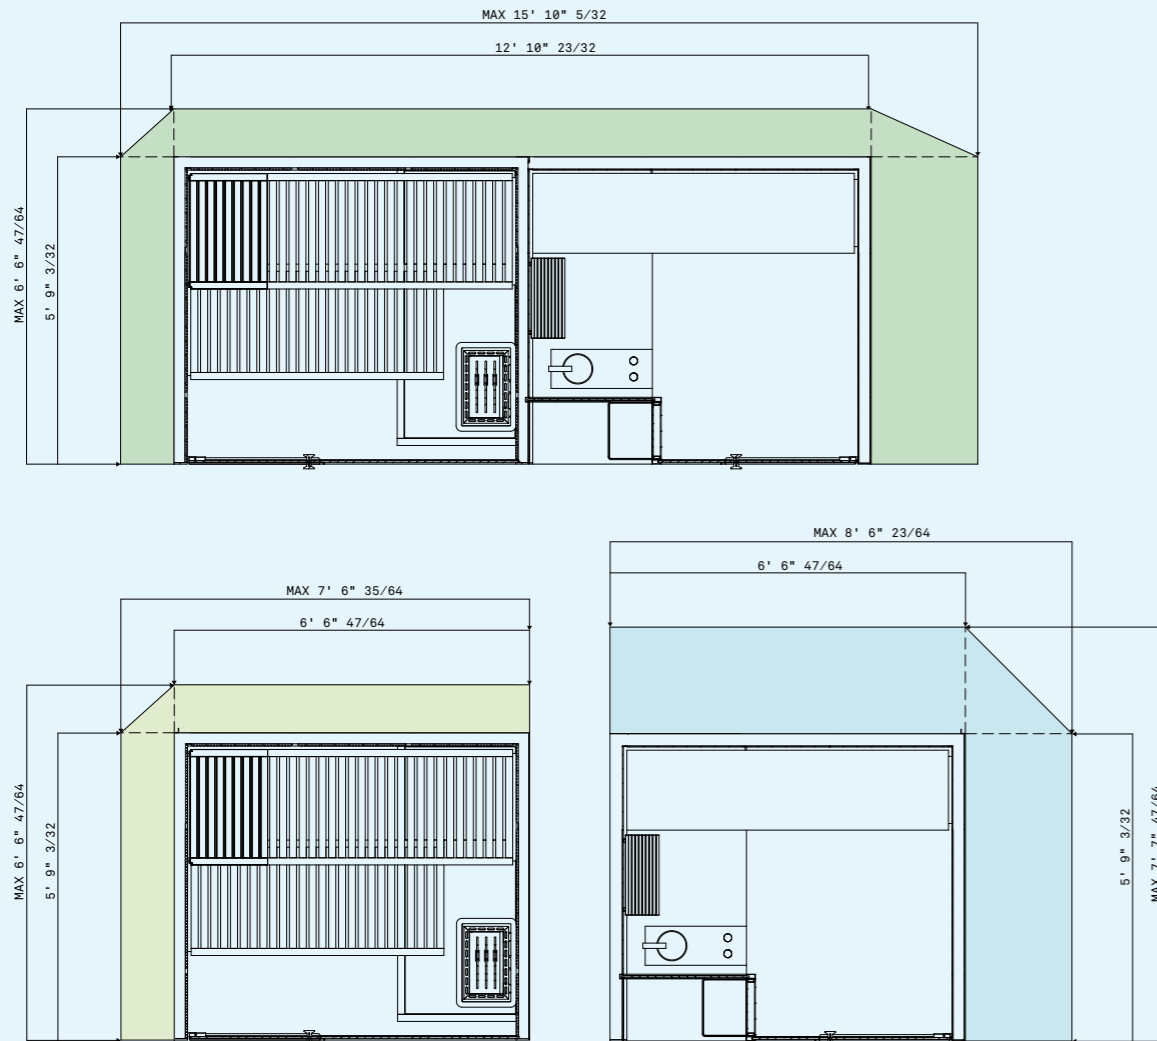

CUSTOM MADE

Effe make it possible to personalise the width and depth of every BodyLove model

For more information or made-to measure versions, contact Perfect Wellness Group:
ph. 917-671-0300
contact@perfectwellnessgroup.com

MADE-TO-MEASURE DEPTH DESIGNS ONLY, ADD 20% TO THE LIST PRICE,

MADE-TO-MEASURE WIDTH ADD 30% TO THE PRICELIST, MADE TO MEASURE OR DEPTH PLUS WIDTH DESIGNS ADD 30% TO THE LIST PRICE,

(DIMENSIONS IN FEET)

BODYLOVE PROJECT

ATTENTION:
For made-to-measure products, when the order is confirmed, we will need:
① Signed acceptance of the design quoted for
② A down-payment of 50% of the total cost of the made-to-measure item

Quote request form BodyLove Project custom made

Customer		Showroom Sales Assistant	
Date		Contact	
Town		Local Agency	
Telephone		ROOM SIZE - FEET Attach a plan of the room in which the product will be installed	
E-mail			
Fax		ELECTRICAL POWER AVAILABLE - kW	POSSIBILITY TO INCREASE POWER ☐ YES ☐ NO
VERSION	CONFIGURATION	SAUNA COVERING	HAMMAM COVERING
☐ BodyLove S ☐ BodyLove H ☐ BodyLove SH Front ☐ BodyLove SH Side	☐ Niche ☐ Right-hand corner ☐ Left-hand corner ☐ Peninsula	☐ Canadian hemlock ☐ Dark Heat-treated wood	☐ Champagne grès porcelain ☐ Smooth glass ☐ Fluted glass ☐ Can be covered

OPTIONS

- ☐ Mood Light
- ☐ ESS - Effe Sound System
- ☐ Sauna floor platforms
- ☐ Sauna headrest / backrest
- ☐ Hammam backrest
- ☐ Hammam footrest
- ☐ Hammam hand shower

PLAN

PLAN SHOULD SHOW THE WALLS ON VIEW AND THE TYPE OF OUTER COVERING CHOSEN

- ☐ Smooth Canadian hemlock
- ☐ Smooth Dark Heat-treated wood
- ☐ Champagne grès porcelain
- ☐ Smooth glass
- ☐ Mirror
- ☐ Can be covered