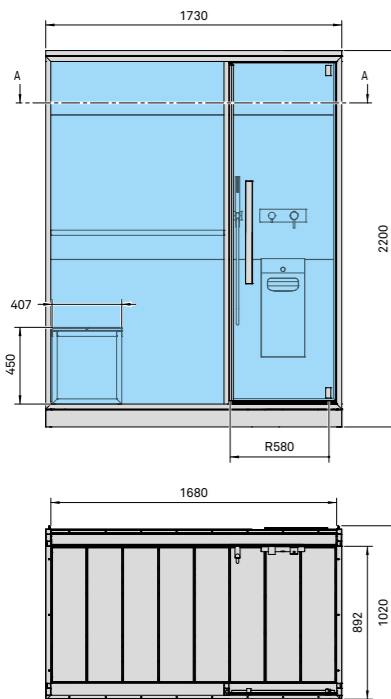

ECC - Effe Comfort Control

The product can be remotely controlled by downloading the EFFE ECC app onto a smartphone or tablet.

More information