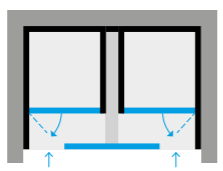

Configurations: 208Vac 1Ph 60Hz

[Technical card download](#)

LOGICA SPA - NICHE

$ 89,325.00

Soft Sand	LK 10 01 0008
White Cloud	LK 10 02 0006
Stone	LK 10 03 0006

LOGICA SPA - LEFT-HAND CORNER

$ 93,170.00