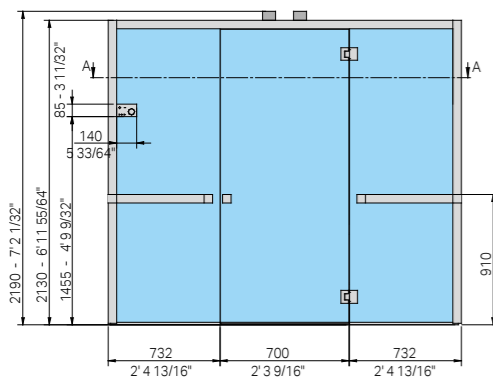

AIR 80 CORNER RIGHT-HAND CORNER

208Vac 3Ph 60Hz	Natural Aspen Wood	Cod: SK 91 80 0001	$ 29,675.00
240Vac 1Ph 60Hz	Natural Aspen Wood	Cod: SU 91 80 0001	$ 29,675.00
208Vac 3Ph 60Hz	Heat-Treated Aspen Wood	Cod: SK 91 80 0003	$ 31,060.00
240Vac 1Ph 60Hz	Heat-Treated Aspen Wood	Cod: SU 91 80 0003	$ 31,060.00

AIR 80 CORNER LEFT-HAND CORNER

208Vac 3Ph 60Hz	Natural Aspen Wood	Cod: SK 91 80 0002	$ 29,675.00
240Vac 1Ph 60Hz	Natural Aspen Wood	Cod: SU 91 80 0002	$ 29,675.00
208Vac 3Ph 60Hz	Heat-Treated Aspen Wood	Cod: SK 91 80 0004	$ 31,060.00
240Vac 1Ph 60Hz	Heat-Treated Aspen Wood	Cod: SU 91 80 0004	$ 31,060.00