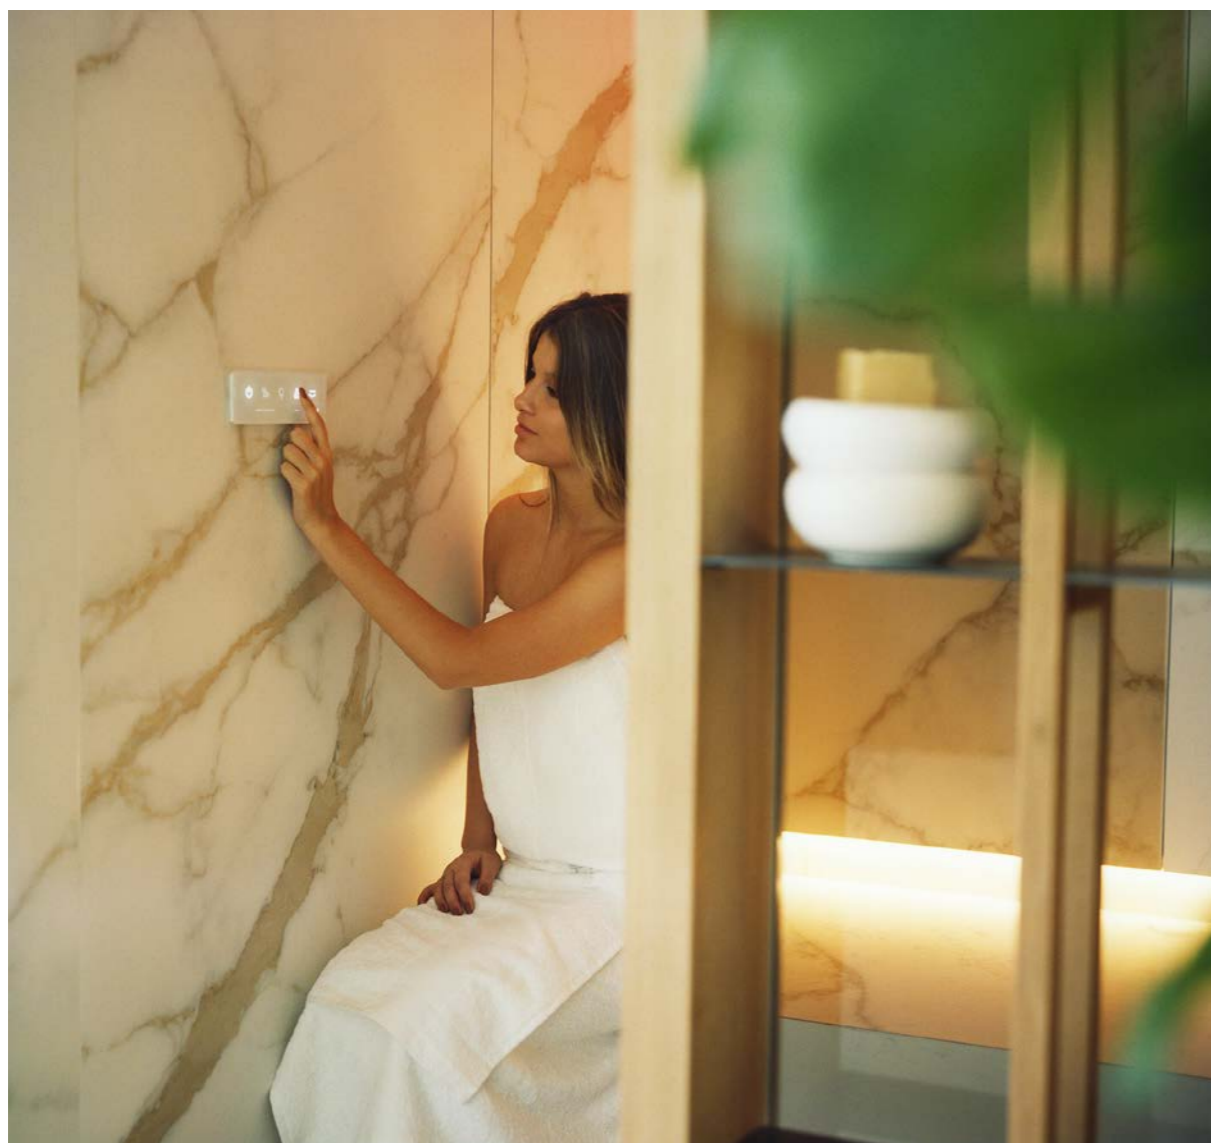

(DIMENSIONS IN FEET)

Yoku H

Marco Williams Fagioli Design

Version

HEAT-TREATED ASPEN

SMOOTH

Outside walls on view

Hamman interior covering