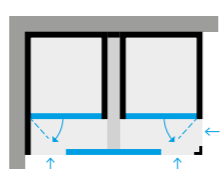

Soft Sand	LK 10 01 0006
White Cloud	LK 10 02 0002
Stone	LK 10 03 0002

LOGICA SPA - RIGHT-HAND CORNER

$ 93,170.00