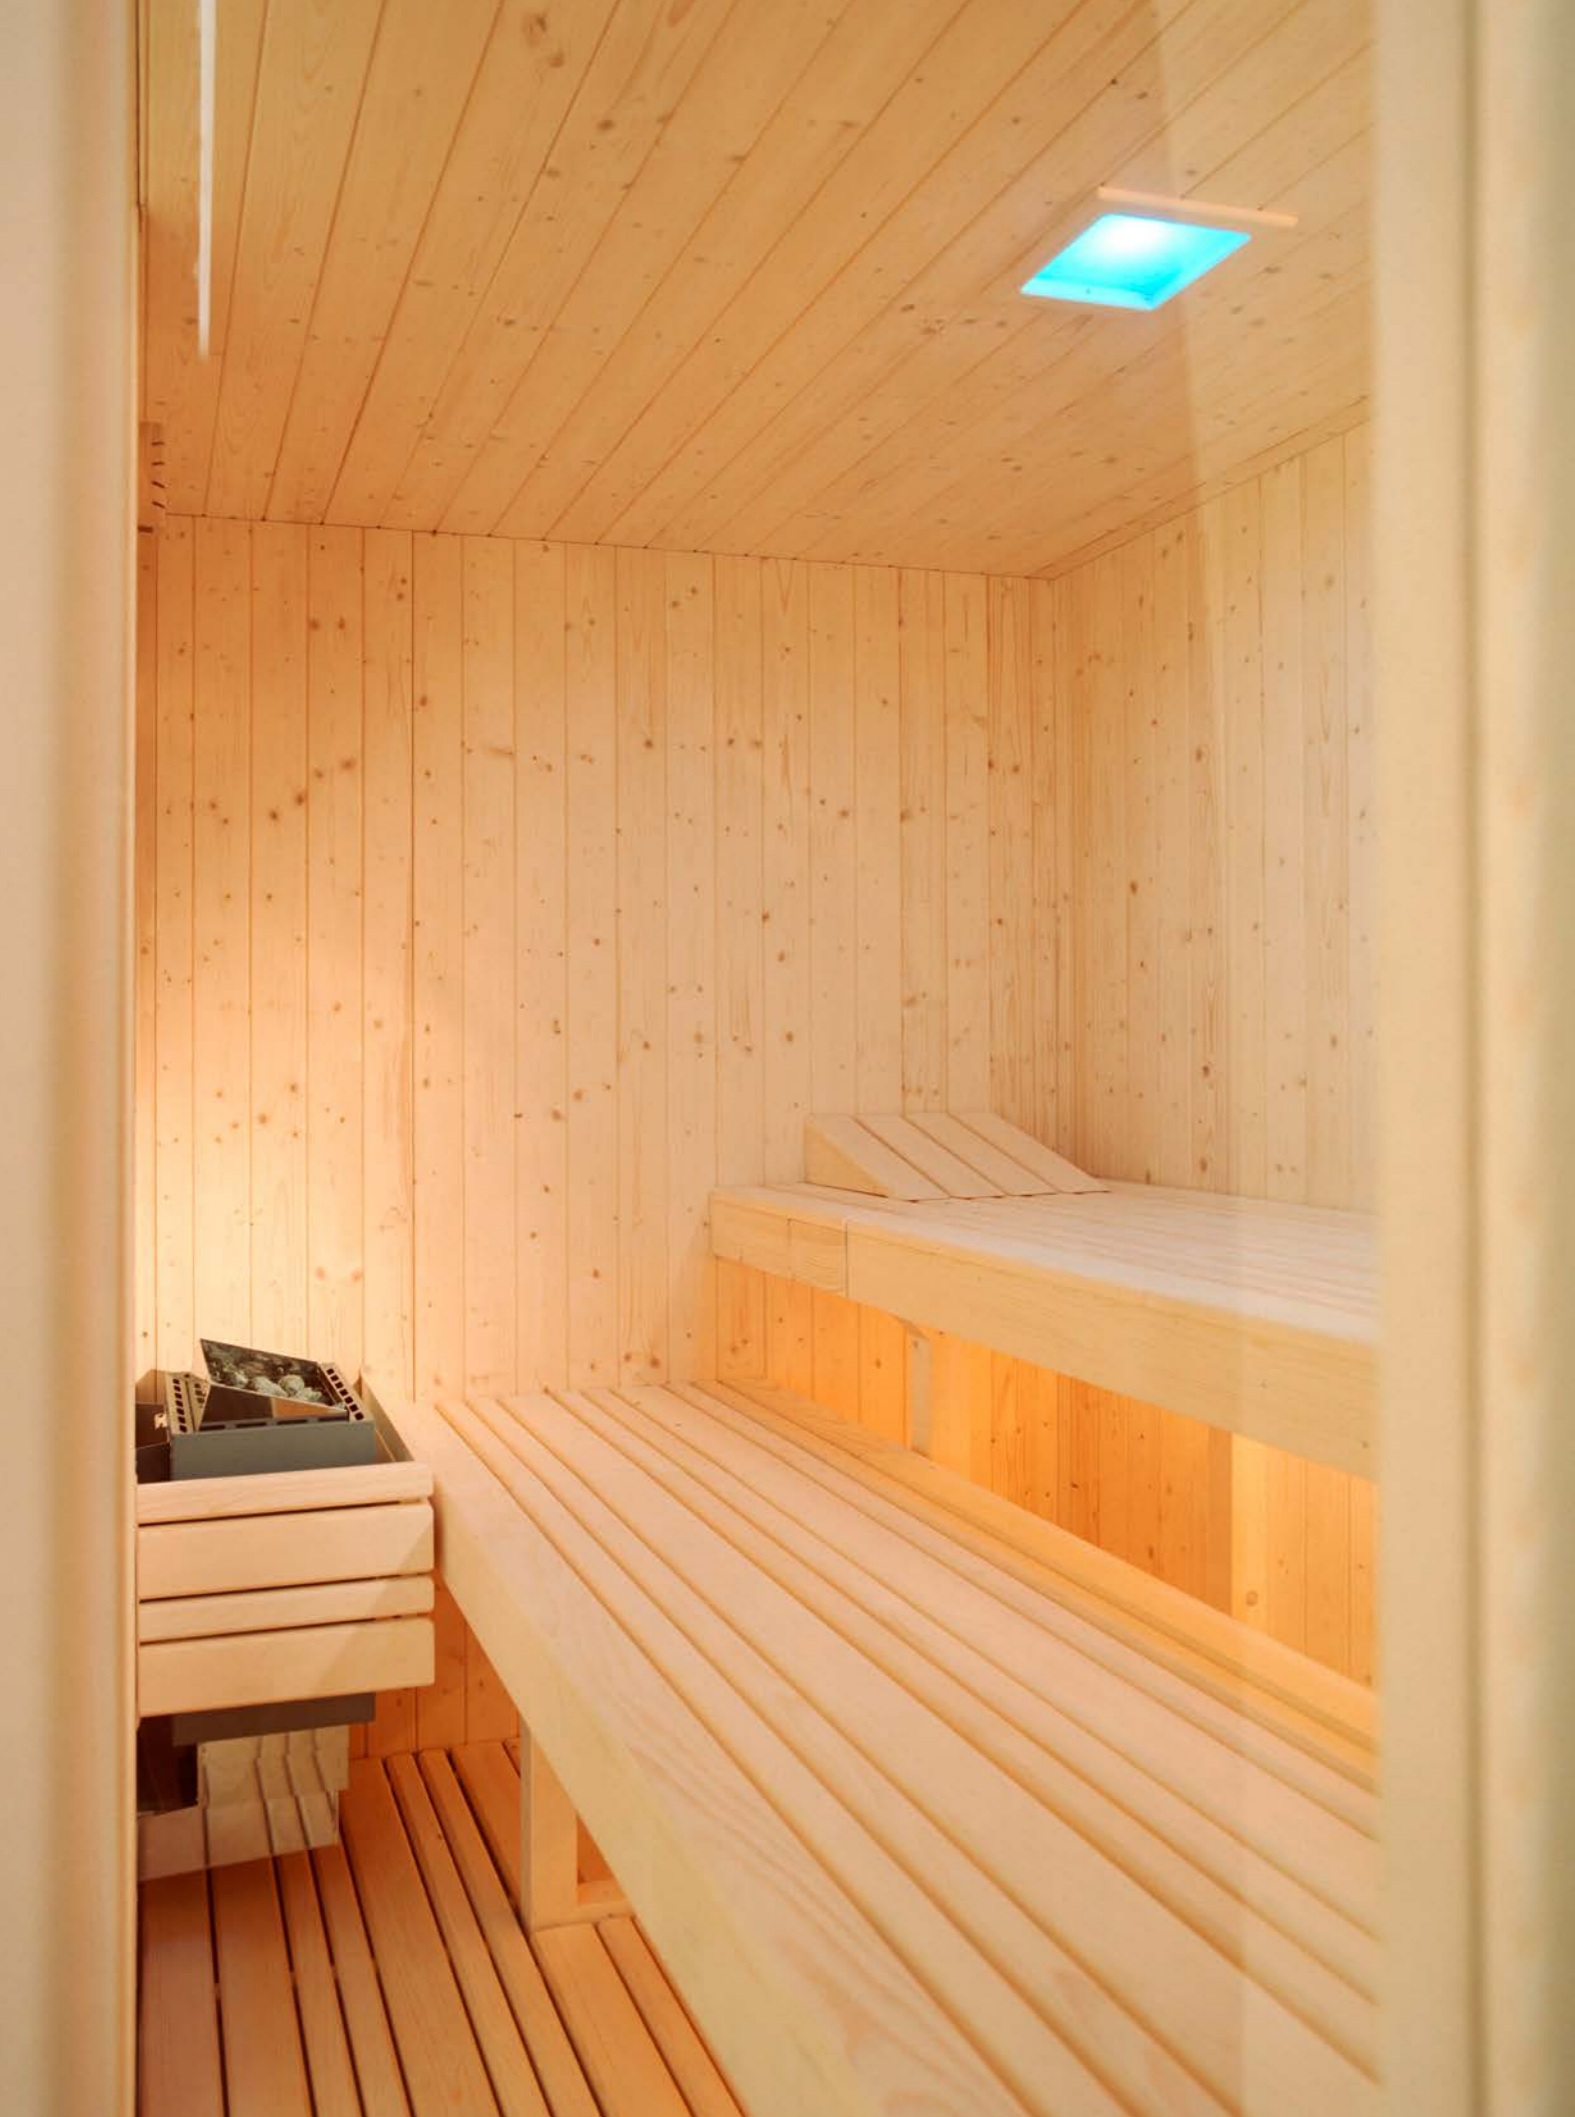

AUKI

Quote request form Auki made-to-measure

ATTENTION:

For made-to-measure products, when the order is confirmed, we will need:

1. Signed acceptance of the design quoted for
2. A down-payment of 50% of the total cost of the made-to-measure item

Customer	Local Agency	
Date	Room size - feet attach a plan of the room where the sauna will be installed. for saunas which must be assembled from the inside, please indicate the door opening angle.	
Town		
Thelophone	Room height - feet	
E-mail	Sauna dimensions - feet	
Fax	Electrical power available - kW	Possibility to increase power ☐ YES ☐ NO
Showroom Sales Assistant		
Contact		

OPTIONS

☐ Colour therapy led RGB	☐ Mood Light	☐ Home-Automation Device
☐ ESS - Effe Sound System	☐ Floor platform set	
☐ Headrest / Backrest nr.	☐ ECC - Effe Confort Control	

PLAN