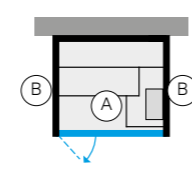

Configurations: 240Vac 1Ph 60Hz

BODYLOVE S - NICHE

INTERIOR (A)	OUTSIDE WALLS ON VIEW (B)		
Hemlock	-	BU 20 10 0001	$ 43,105.00
Dark Heat-treated wood	-	BU 20 20 0001	$ 49,865.00

BODYLOVE S - RIGHT-HAND CORNER

INTERIOR (A)	OUTSIDE WALLS ON VIEW (B)		
Hemlock	Smooth Canadian hemlock	BU 20 10 0002	$ 43,910.00
	Mirror	BU 20 10 0003	$ 44,715.00
Dark Heat-treated wood	Smooth Dark Heat-treated wood	BU 20 20 0002	$ 51,955.00
	Mirror	BU 20 20 0003	$ 51,470.00

BODYLOVE S - LEFT-HAND CORNER

INTERIOR (A)	OUTSIDE WALLS ON VIEW (B)		
Hemlock	Smooth Canadian hemlock	BU 20 10 0004	$ 43,910.00
	Mirror	BU 20 10 0005	$ 44,715.00
Dark Heat-treated wood	Smooth Dark Heat-treated wood	BU 20 20 0004	$ 51,955.00
	Mirror	BU 20 20 0005	$ 51,470.00

BODYLOVE S - PENINSULA

INTERIOR (A)	OUTSIDE WALLS ON VIEW (B)		
Hemlock	Smooth Canadian hemlock	BU 20 10 0006	$ 44,875.00
	Mirror	BU 20 10 0007	$ 46,485.00
Dark Heat-treated wood	Smooth Dark Heat-treated wood	BU 20 20 0006	$ 54,205.00
	Mirror	BU 20 20 0007	$ 53,080.00

Technical card download