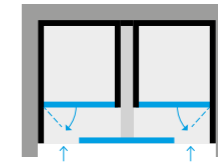

LOGICA SPA FILO - NICHE

$ 78,410.00

Soft Sand	LU 11 01 0008
White Cloud	LU 11 02 0006
Stone	LU 11 03 0006