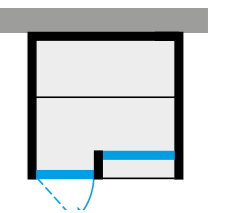

YOKU H SHELF - PENINSULA

OUTSIDE WALLS ON VIEW		INTERIOR HAMMAM	
Heat-treated aspen wood	Calacatta Gold Extra	YU 40 11 0004	$ 47,795.00
Dark heat-treated wood	Fior di Bosco Tortora	YU 40 22 0004	$ 51,080.00
Canaletto walnut	Calacatta Gold Extra	YU 40 31 0004	$ 54,065.00
	Fior di Bosco Tortora	YU 40 32 0004	$ 54,065.00