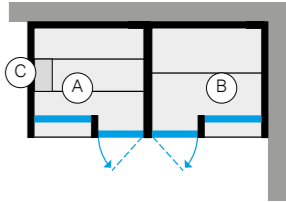

YOKU SH SHELF - RIGHT-HAND CORNER

INTERIOR SAUNA (A)	INTERIOR HAMMAM (B)		
OUTSIDE WALLS ON VIEW (C)			
Heat-treated aspen wood	Calacatta Gold Extra	YU 10 11 0002	$ 66,375.00
Dark heat-treated wood	Fior di Bosco Tortora	YU 10 22 0002	$ 69,225.00
Canaletto walnut	Calacatta Gold Extra	YU 10 31 0002	$ 75,720.00
	Fior di Bosco Tortora	YU 10 32 0002	$ 75,720.00