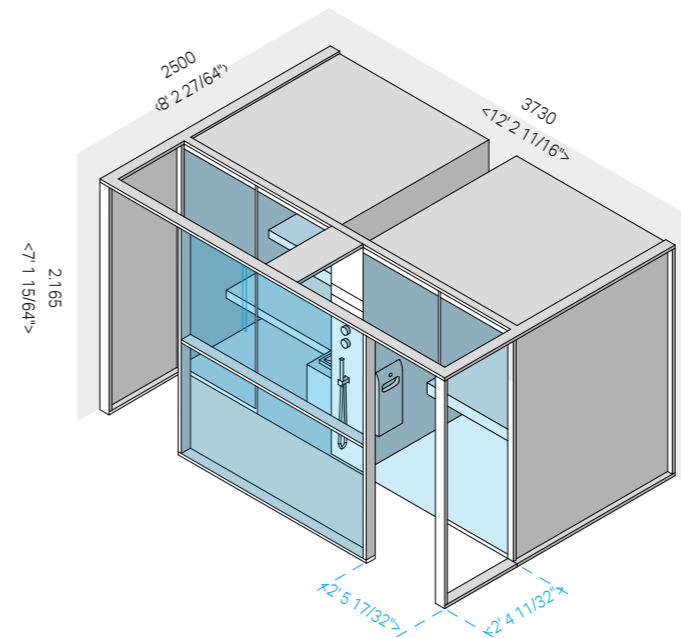

Logica SPA Filo

3-4

DIMENSIONS

cm 373 x 250 x 217 h
12' 2" 27/32 x 8' 2" 27/64 x 7' 1" 7/16 h

ABSORBED POWER

10,5 kW max (6,0 kW sauna + 4,5 kW hammam)
208Vac 1Ph 60Hz - 240Vac 1Ph 60Hz

SAUNA MATERIALS

Inside and fittings: Canadian hemlock
Doors in 5/16 tempered glass