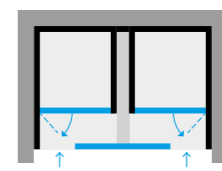

Configurations: 240Vac 1Ph 60Hz

[Technical card download](#)

LOGICA SPA - NICHE

$ 89,325.00

Soft Sand	LU 10 01 0008
White Cloud	LU 10 02 0006
Stone	LU 10 03 0006

LOGICA SPA - LEFT-HAND CORNER

$ 93,170.00