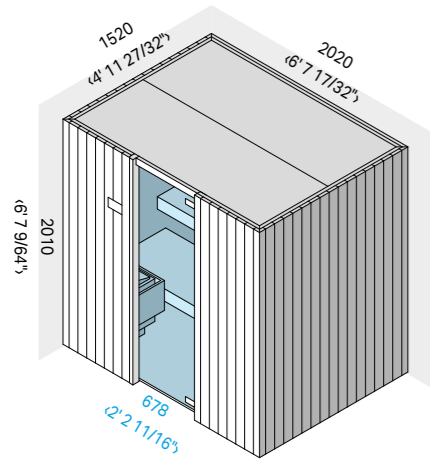

- 2 veneer panels, 3 15/16" x 7' 2 39/64" h thick

- 4 hemlock strips

1 3/16" x 1 3/16" x 7' 2 39/64" L

Cod: TM 00 00 0672 \$ 510.00

Auki 45

Fir wood

4

**DIMENSIONS**