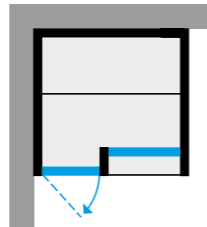

YOKU H SHELF - LEFT-HAND CORNER

OUTSIDE WALLS ON VIEW		INTERIOR HAMMAM	
Heat-treated aspen wood	Calacatta Gold Extra	YK 40 11 0003	$ 47,050.00
Dark heat-treated wood	Fior di Bosco Tortora	YK 40 22 0003	$ 49,290.00
Canaletto walnut	Calacatta Gold Extra	YK 40 31 0003	$ 53,320.00
	Fior di Bosco Tortora	YK 40 32 0003	$ 53,320.00