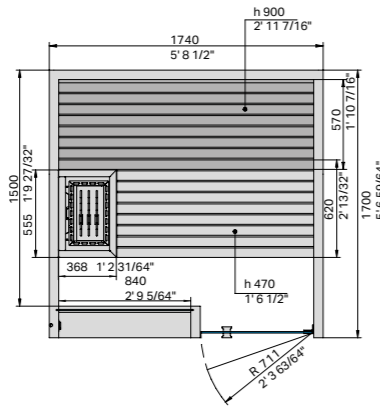

YOKU S GLASS 60 RIGHT DOOR

208Vac 3Ph 60Hz	Heat-Treated Aspen	Cod: SK 70 30 0015	$ 32,750.00
240Vac 1Ph 60Hz	Heat-Treated Aspen	Cod: SU 70 30 0015	$ 32,750.00
208Vac 3Ph 60Hz	Dark Heat-Treated Wood	Cod: SK 70 30 0017	$ 34,595.00
240Vac 1Ph 60Hz	Dark Heat-Treated Wood	Cod: SU 70 30 0017	$ 34,595.00
208Vac 3Ph 60Hz	Canaletto Walnut	Cod: SK 70 30 0013	$ 43,360.00
240Vac 1Ph 60Hz	Canaletto Walnut	Cod: SU 70 30 0013	$ 43,360.00

YOKU S GLASS 60 LEFT DOOR

208Vac 3Ph 60Hz	Heat-Treated Aspen	Cod: SK 70 30 0016	$ 32,750.00
240Vac 1Ph 60Hz	Heat-Treated Aspen	Cod: SU 70 30 0016	$ 32,750.00
208Vac 3Ph 60Hz	Dark Heat-Treated Wood	Cod: SK 70 30 0018	$ 34,595.00
240Vac 1Ph 60Hz	Dark Heat-Treated Wood	Cod: SU 70 30 0018	$ 34,595.00
208Vac 3Ph 60Hz	Canaletto Walnut	Cod: SK 70 30 0014	$ 43,360.00
240Vac 1Ph 60Hz	Canaletto Walnut	Cod: SU 70 30 0014	$ 43,360.00

* With lower room heights the roof is assembled from the inside:
8% INCREASE ON THE LIST PRICE