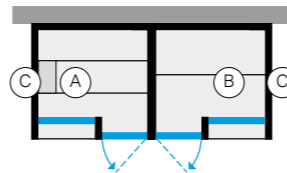

YOKU SH GLASS - PENINSULA

INTERIOR SAUNA (A)	INTERIOR HAMMAM (B)		
OUTSIDE WALLS ON VIEW (C)			
Heat-treated aspen wood	Calacatta Gold Extra	YK 30 11 0004	$ 64,790.00
Dark heat-treated wood	Fior di Bosco Tortora	YK 30 22 0004	$ 67,165.00
Canaletto walnut	Calacatta Gold Extra	YK 30 31 0004	$ 73,660.00
	Fior di Bosco Tortora	YK 30 32 0004	$ 73,660.00