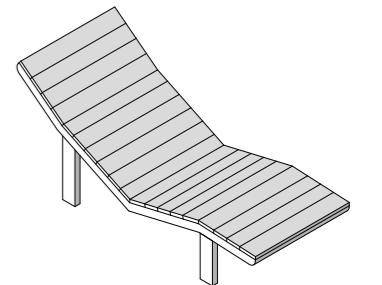

FORMA RELAX LOUNGER

Cod: AR 20 15 0001 $ 2.240.00