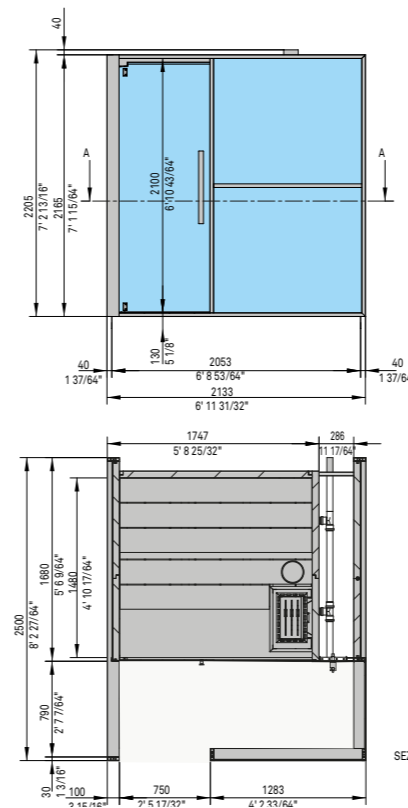

(A) Space required around the product for easy assembly. If a smaller area is available, please contact the manufacturer.

	kW	Amps	Wire Size (AWG)	Voltage
Logica S	6	29	8	208V 1Ph 60 Hz
	6	25	8	240V 1Ph 60 Hz

CUSTOM MADE

For Logica S Filo made-to-measure: see the form on page 112

or contact Perfect Wellness Group:
ph. 917-671-0300
contact@perfectwellnessgroup.com
www.perfectwellnessgroup.com

ECC - Effe Comfort Control

The product can be remotely controlled by downloading the EFFE ECC app onto a smartphone or tablet.
More information