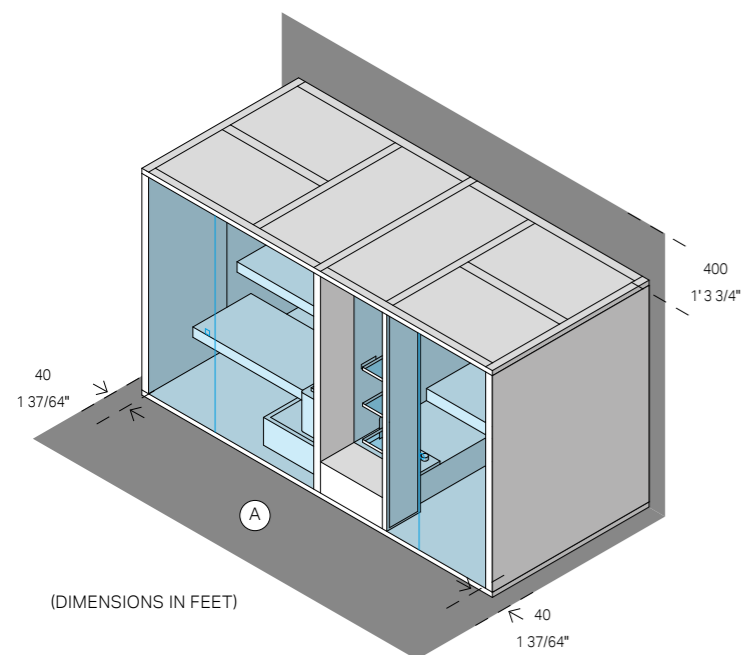

Technical information

More information: www.effe.it

(DIMENSIONS IN FEET)

(A)

Space required around the product for easy assembly. If a smaller area is available, please contact the manufacturer

The BODYLOVE SH must be installed directly on the floor and against finished walls,

All work must be carried out by qualified personnel or by one of our After Sales Service, based on local and international standards CEI 64,8 (IEC 364 - 1). Make sure that the electric and plumbing connections have been correctly set up (water line with closing gate valve, outlet siphon, power line with suitable magnetothermal residual current device, etc.) according to the related technical specifications. Connect all piping in such a way that it may be disconnected (in the event of removal of the system for maintenance).

All EFFEGIBI products are built and tested in compliance with american and canadian standards to guarantee maximum user safety

SAUNA UNIT
NUVOLA SMART POWER STEAM GENERATOR