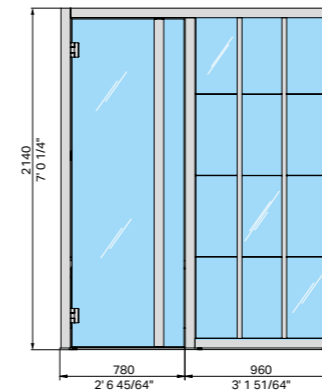

(A)

Space required around the product for easy assembly. If a smaller area is available, please contact the manufacturer.

CUSTOM MADE

For Yoku H Shelf made-to-measure:
see the form on page 179

or contact Perfect Wellness Group:
ph. 917-671-0300
contact@perfectwellnessgroup.com
www.perfectwellnessgroup.com

ECC - Effe Comfort Control

The product can be remotely controlled by downloading the EFFE ECC app onto a smartphone or tablet.
More information