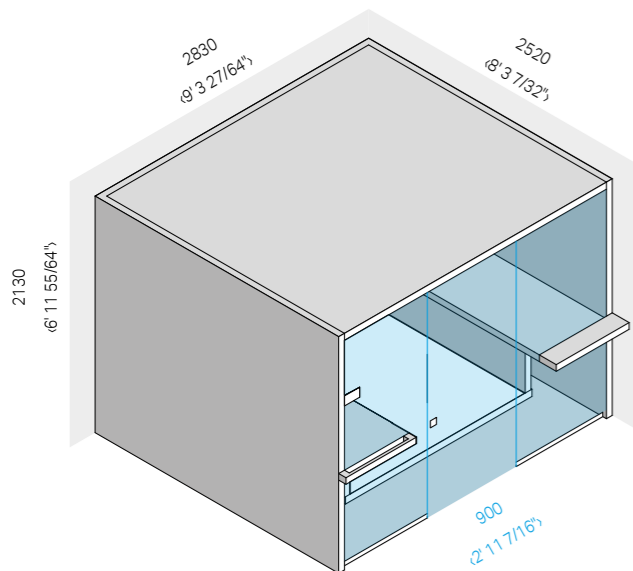

* With lower room heights the roof is assembled from the inside:
8% INCREASE ON THE LIST PRICE

Air 120

7-8

DIMENSIONS

cm 283 x 252 x 213 h
9' 3 27/64" x 8' 3 7/32" x 6' 11 55/64" h

FINNISH SAUNA ABSORBED POWER