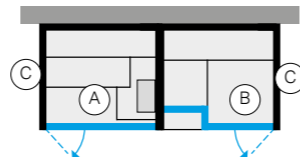

BODYLOVE SH FRONT - PENINSULA

	INTERIOR SAUNA (A)	INTERIOR HAMMAM (B)	OUTSIDE WALLS ON VIEW (C)	
Hemlock	Champagne grès	Smooth Canadian heml,+Champ. grès	BK 40 11 0006	$ 100,365.00
		Mirror	BK 40 11 0007	$ 100,525.00
	Smooth glass	Smooth Canadian heml,+Smooth glass	BK 40 13 0006	$ 107,120.00
		Mirror	BK 40 13 0007	$ 104,870.00
	Fluted glass	Smooth Canadian hem,+Smooth glass	BK 40 14 0006	$ 112,590.00
		Mirror	BK 40 14 0007	$ 110,340.00
	Can be covered	Can be covered	BK 40 15 0004	$ 89,430.00