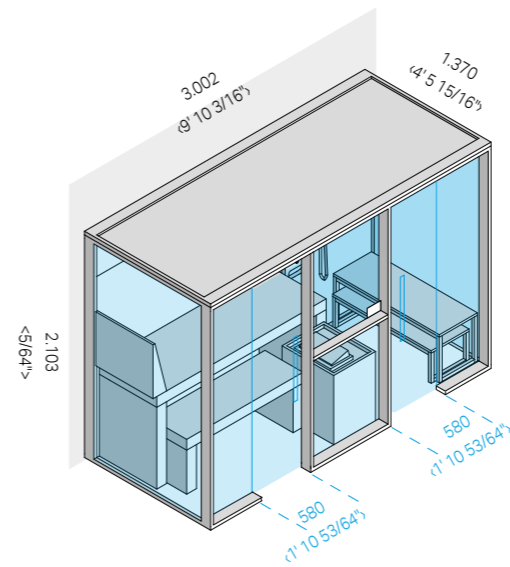

Mid Filo

3-4

DIMENSIONS

cm 300 x 137 x 211 h
9' 10" 7/64 x 4' 5" 15/16 x 6' 11" 5/64 h

ABSORBED POWER

11,0 kW max (8,0 kW sauna + 3,0 kW hammam)
208Vac 1Ph 60Hz - 240Vac 1Ph 60Hz

SAUNA MATERIALS

Inside and fittings: Canadian hemlock
Doors in 5/16 tempered glass

HAMMAM MATERIALS - SHOWER

Inside and fittings: 9/64 laminated gres porcelain
Doors in 5/16 tempered glass

FEATURES/COMPONENTS

Sauna includes:

- > Wooden benches
- > Heater with stones
- > Touch control panel
- > Automatic energy-saving function
- > Bucket built into the lower bench
- > Wooden ladle
- > Electrical system with protected cable ducts
- > Lighting system with LED RGB colour therapy 5 fixed colours and 4 dynamic cycles and white light

Hammam includes:

- > Aquasteam 45
- > Benches: 9/64 laminated gres porcelain fitted to 15mm toughened glass
- > Lighting system with LED RGB colour therapy 5 fixed colours and 4 dynamic cycles and white light

Shower includes:

- > Thermostatic mixer with 3-way diverter
- > Hand-held shower head
- > 42 x 42 cm ceiling-mounted shower head with rain and nebuliser functions