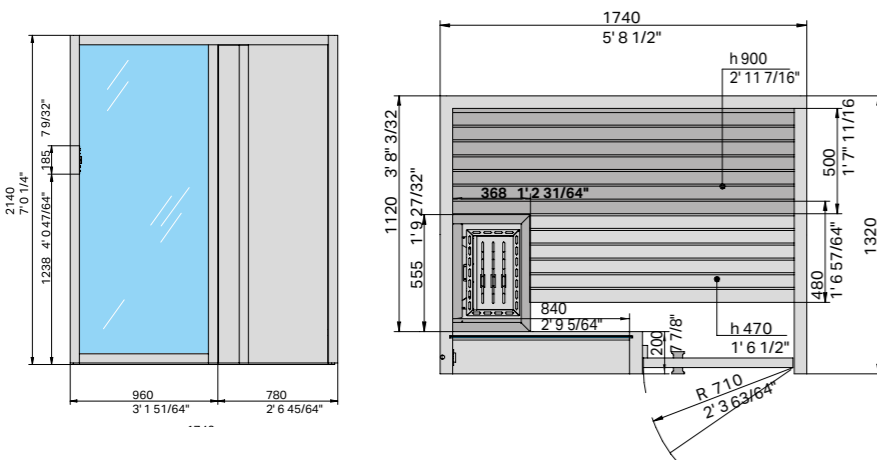

Yoku S Door 45

4-5

DIMENSIONS

cm 174 x 132 x 214 h
5' 8 1/2" x 4' 3 31/32" x 7' 0 1/4" h

FINNISH SAUNA ABSORBED POWER

6 kW max - 208Vac 3Ph 60Hz - 240Vac 1 Ph 60Hz

MATERIALS

Outside/Inside/Fittings:
Heat-treated aspen wood, Dark heat-treated wood,
Canaletto walnut
5/16" clear tempered glass

FEATURES/COMPONENTS

- > Lighting with led white light, 3.000 K
- > Heater with stones
- > Control panel with brushed steel finish
- > Automatic energy-saving function
- > Electrical system with protected cable ducts
- > Benches
- > Protective grille for heater
- > Wooden bucket and ladle
- > Hourglass

YOKU S DOOR 45 RIGHT DOOR

208Vac 3Ph 60Hz	Heat-Treated Aspen	Cod: SK 70 20 0021	$ 32,595.00
240Vac 1Ph 60Hz	Heat-Treated Aspen	Cod: SU 70 20 0021	$ 32,595.00
208Vac 3Ph 60Hz	Dark Heat-Treated Wood	Cod: SK 70 20 0023	$ 34,595.00
240Vac 1Ph 60Hz	Dark Heat-Treated Wood	Cod: SU 70 20 0023	$ 34,595.00
208Vac 3Ph 60Hz	Canaletto Walnut	Cod: SK 70 20 0019	$ 43,050.00
240Vac 1Ph 60Hz	Canaletto Walnut	Cod: SU 70 20 0019	$ 43,050.00

YOKU S DOOR 45 LEFT DOOR

208Vac 3Ph 60Hz	Heat-Treated Aspen	Cod: SK 70 20 0022	$ 32,595.00
240Vac 1Ph 60Hz	Heat-Treated Aspen	Cod: SU 70 20 0022	$ 32,595.00
208Vac 3Ph 60Hz	Dark Heat-Treated Wood	Cod: SK 70 20 0024	$ 34,595.00
240Vac 1Ph 60Hz	Dark Heat-Treated Wood	Cod: SU 70 20 0024	$ 34,595.00
208Vac 3Ph 60Hz	Canaletto Walnut	Cod: SK 70 20 0020	$ 43,050.00
240Vac 1Ph 60Hz	Canaletto Walnut	Cod: SU 70 20 0020	$ 43,050.00

* With lower room heights the roof is assembled from the inside:
8% INCREASE ON THE LIST PRICE

Options

Colour therapy

The LED RGB lighting replaces the standard white light, 3.000 K
LED mood lighting in both spaces.

Cod: ME 50 00 0043 $ 1,800.00

Double Mood Light

LED mood lighting in both spaces,
2.200-2.400 K

Cod: AE 10 00 0116 $ 2,215.00

ECC - Effe Comfort Control

The product can be remotely controlled by downloading the EFFE ECC app onto a smartphone or tablet.

[more information](#)

Cod: ME 21 00 0084 $ 1,035.00

ESS - Effe Sound System

Device with Bluetooth connection for listening to music inside the sauna.

[More information](#)

Cod: AE 10 00 0133 $ 2,100.00

Headrest / Backrest Yoku

Cod: AS 30 00 0045
Heat-treated aspen wood $ 535.00

Cod: AS 30 00 0046
Dark Heat-treated wood $ 670.00

Cod: AS 30 00 0047
Canaletto walnut $ 770.00

Floor platforms sauna right door

Cod: AS 20 00 0478
Heat-treated aspen wood $ 310.00

Cod: AS 20 00 0479
Dark Heat-treated wood $ 420.00

Cod: AS 20 00 0480
Canaletto walnut $ 615.00

Floor platforms sauna left door

Cod: AS 20 00 0481
Heat-treated aspen wood $ 310.00

Cod: AS 20 00 0482
Dark Heat-treated wood $ 420.00

Cod: AS 20 00 0483
Canaletto walnut $ 615.00

Set of hinges and bronze glass panels

Bronze glass panels and hinges with satin stainless steel and PVD finish, which replace the standard clear glass panels and hinges with a brushed finish.

Cod: SE 93 00 0399 $ 1,105.00

Multifunctional Home-Automation Device

Enables the product to be connected to and integrated with home-automation systems (power pack included). One per room required.