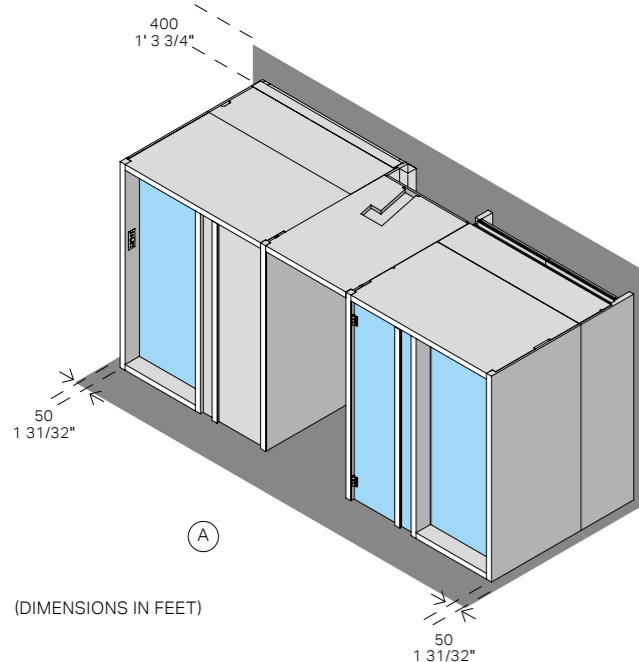

Shower includes:

- > Single handle mixer with a 2-way diverter
- > Hand-held shower head with flexible tube
- > Shower head 30 cm diameter

Technical information

More information: www.effe.it

(DIMENSIONS IN FEET)