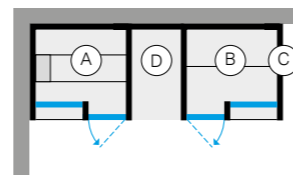

YOKU SPA SHELF - LEFT-HAND CORNER

INTERIOR SAUNA (A)		INTERIOR HAMMAM (B)	
OUTSIDE WALLS ON VIEW (C)		INTERIOR SHOWER (D)	
Heat-treated aspen wood	Calacatta Gold Extra	YK 70 11 0003	$ 92,825.00
Dark heat-treated wood	Fior di Bosco Tortora	YK 70 22 0003	$ 95,360.00
Canaletto walnut	Calacatta Gold Extra	YK 70 31 0003	$ 102,490.00
	Fior di Bosco Tortora	YK 70 32 0003	$ 102,490.00