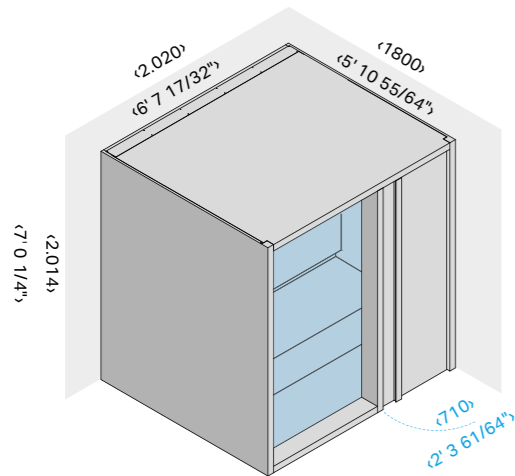

Yoku S Door 80

4-5

YOKU S DOOR 80 RIGHT DOOR

208Vac 3Ph 60Hz	Heat-Treated Aspen	Cod: SK 70 20 0009	$ 35,210.00
240Vac 1Ph 60Hz	Heat-Treated Aspen	Cod: SU 70 20 0009	$ 35,210.00
208Vac 3Ph 60Hz	Dark Heat-Treated Wood	Cod: SK 70 20 0011	$ 37,515.00
240Vac 1Ph 60Hz	Dark Heat-Treated Wood	Cod: SU 70 20 0011	$ 37,515.00
208Vac 3Ph 60Hz	Canaletto Walnut	Cod: SK 70 20 0007	$ 46,895.00
240Vac 1Ph 60Hz	Canaletto Walnut	Cod: SU 70 20 0007	$ 46,895.00

YOKU S DOOR 80 LEFT DOOR

208Vac 3Ph 60Hz	Heat-Treated Aspen	Cod: SK 70 20 0010	$ 35,210.00
240Vac 1Ph 60Hz	Heat-Treated Aspen	Cod: SU 70 20 0010	$ 35,210.00
208Vac 3Ph 60Hz	Dark Heat-Treated Wood	Cod: SK 70 20 0012	$ 37,515.00
240Vac 1Ph 60Hz	Dark Heat-Treated Wood	Cod: SU 70 20 0012	$ 37,515.00
208Vac 3Ph 60Hz	Canaletto Walnut	Cod: SK 70 20 0008	$ 46,895.00
240Vac 1Ph 60Hz	Canaletto Walnut	Cod: SU 70 20 0008	$ 46,895.00

DIMENSIONS

cm 202 x 180 x 214 h
6' 7 17/32" x 5' 10 55/64" x 7' 0 1/4" h

FINNISH SAUNA ABSORBED POWER

8 kW max - 208Vac 1Ph 60Hz
240Vac 1 Ph 60Hz

MATERIALS

Outside/Inside/Fittings:
Heat-treated aspen wood, Dark heat-treated wood,
Canaletto walnut
5/16" clear tempered glass

FEATURES/COMPONENTS

- > Lighting with led white light, 3.000 K
- > Heater with stones
- > Control panel with brushed steel finish
- > Automatic energy-saving function
- > Electrical system with protected cable ducts
- > Benches
- > Protective grille for heater
- > Wooden bucket and ladle
- > Hourglass

Options

Colour therapy

The LED RGB lighting replaces the standard white light, 3.000 K LED mood lighting in both spaces.

Cod: ME 50 00 0042 $ 1,800.00

Double Mood Light

LED mood lighting in both spaces, 2.200-2.400 K

Cod: AE 10 00 0116 $ 2,215.00

ECC - Effe Comfort Control

The product can be remotely controlled by downloading the EFFE ECC app onto a smartphone or tablet.

[more information](#)

Cod: ME 21 00 0084 $ 1,035.00

ESS - Effe Sound System

Device with Bluetooth connection for listening to music inside the sauna.

[More information](#)

Cod: AE 10 00 0133 $ 2,100.00

Headrest / Backrest Yoku

Cod: AS 30 00 0045 Heat-treated aspen wood $ 535.00

Cod: AS 30 00 0046 Dark Heat-treated wood $ 670.00

Cod: AS 30 00 0047 Canaletto walnut $ 770.00

Floor platforms sauna right door

Cod: AS 20 00 0466 Heat-treated aspen wood $ 650.00

Cod: AS 20 00 0467 Dark Heat-treated wood $ 850.00

Cod: AS 20 00 0468 Canaletto walnut $ 1,230.00

Floor platforms sauna left door

Cod: AS 20 00 0469 Heat-treated aspen wood $ 650.00

Cod: AS 20 00 0470 Dark Heat-treated wood $ 850.00

Cod: AS 20 00 0471 Canaletto walnut $ 1,230.00

Set of hinges and bronze glass panels

Bronze glass panels and hinges with satin stainless steel and PVD finish, which replace the standard clear glass panels and hinges with a brushed finish.

Cod: SE 93 00 0397 $ 1,305.00

Multifunctional Home-Automation Device

Enables the product to be connected to and integrated with home-automation systems (power pack included). One per room required.

Cod: ME 99 00 0421 $ 1,100.00

Padding kit Heat-treated aspen