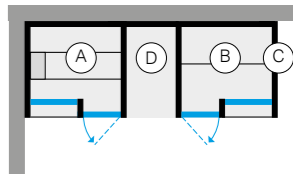

YOKU SPA DOOR - LEFT-HAND CORNER

INTERIOR SAUNA (A)		INTERIOR HAMMAM (B)	
OUTSIDE WALLS ON VIEW (C)		INTERIOR SHOWER (D)	
Heat-treated aspen wood	Calacatta Gold Extra	YU 80 11 0003	$ 91,400.00
Dark heat-treated wood	Fior di Bosco Tortora	YU 80 22 0003	$ 93,775.00
Canaletto walnut	Calacatta Gold Extra	YU 80 31 0003	$ 100,905.00
	Fior di Bosco Tortora	YU 80 32 0003	$ 100,905.00