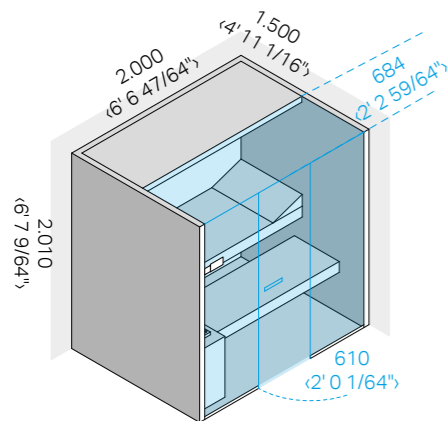

Sky 60

3-4

DIMENSIONS

cm 200 x 150 x 201 h
6' 6 47/64" x 4' 11 1/16" x 6' 7 9/64" h

FINNISH SAUNA ABSORBED POWER

6 kW max - 208Vac 3Ph 60Hz - 240Vac 1 Ph 60Hz

MATERIALS

Outside: Canadian hemlock / Heat-Treated Aspen
Inside: Canadian hemlock / Heat-Treated Aspen
Fittings: Canadian hemlock / Heat-Treated Aspen
3/8" clear tempered glass

FEATURES/COMPONENTS

- > Wall lighting with led white light, 3.000 K
- > Heater with stones
- > Control panel with brushed steel finish
- > Brushed aluminium hinges and finish
- > Automatic energy-saving function
- > Electrical system with protected cable ducts
- > Benches
- > Protective grille for heater
- > Wooden bucket and ladle
- > Hourglass