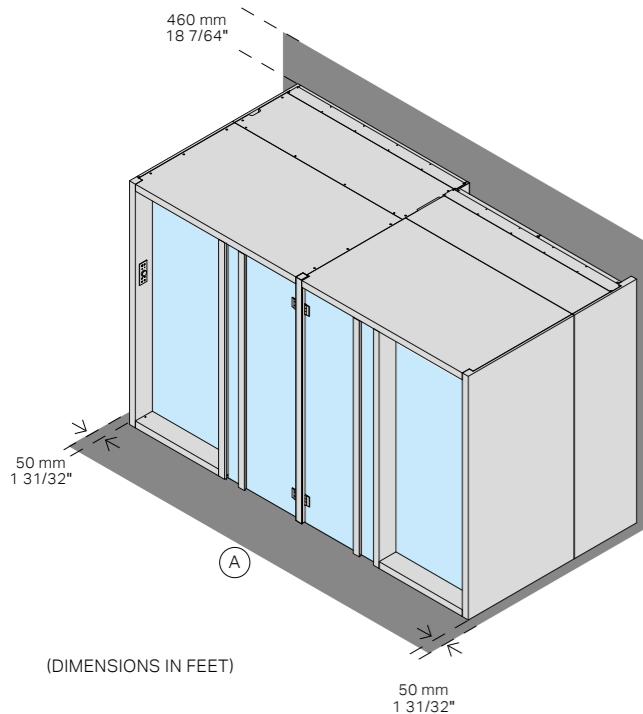

Technical information

More information: www.effe.it

(DIMENSIONS IN FEET)

A

Space required around the product for easy assembly. If a smaller area is available, please contact the manufacturer.

* With lower room heights the roof is assembled from the inside:
8% INCREASE ON THE LIST PRICE

The Yoku SPA must be installed directly on the floor and against finished walls.

All work must be carried out by qualified personnel or by one of our After Sales Service, based on local and international standards CEI 64.8 (IEC 364 - 1). Make sure that the electric and plumbing connections have been correctly set up (water line with closing gate valve, outlet siphon, power line with suitable magnetothermal residual current device, etc.) according to the related technical specifications. Connect all piping in such a way that it may be disconnected (in the event of removal of the system for maintenance).

For the position of the external steam generator, please see the suggestions on the pre-installation instructions.

All Effe products are built and tested in compliance with American and Canadian standards to guarantee maximum user safety.