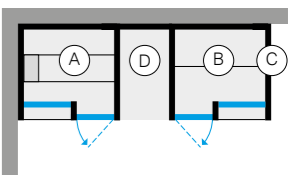

YOKU SPA GLASS - LEFT-HAND CORNER

INTERIOR SAUNA (A)		INTERIOR HAMMAM (B)	
OUTSIDE WALLS ON VIEW (C)		INTERIOR SHOWER (D)	
Heat-treated aspen wood	Calacatta Gold Extra	YK 90 11 0003	$ 90,450.00
Dark heat-treated wood	Fior di Bosco Tortora	YK 90 22 0003	$ 92,825.00
Canaletto walnut	Calacatta Gold Extra	YK 90 31 0003	$ 99,635.00
	Fior di Bosco Tortora	YK 90 32 0003	$ 99,635.00