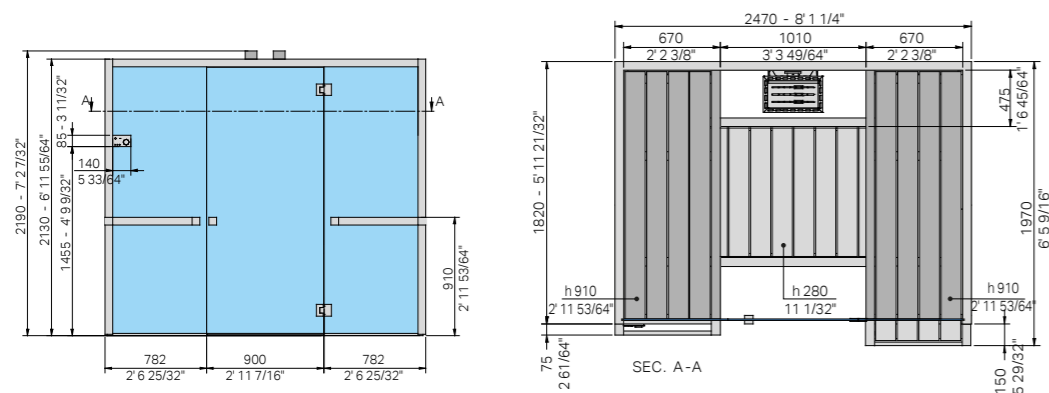

FEATURES/COMPONENTS

- > Wall lighting with led white light
- > Heater with stones
- > Control panel with brushed steel finish
- > Automatic energy-saving function
- > Electrical system with protected cable ducts
- > Benches
- > Protective grille for heater
- > Wooden bucket and ladle
- > Hourglass

AIR 80

208Vac 3Ph 60Hz	Natural Aspen Wood	Cod: SK 90 80 0001	$ 32,135.00
240Vac 1Ph 60Hz	Natural Aspen Wood	Cod: SU 90 80 0001	$ 32,135.00
208Vac 3Ph 60Hz	Heat-Treated Aspen Wood	Cod: SK 90 80 0002	$ 36,745.00
240Vac 1Ph 60Hz	Heat-Treated Aspen Wood	Cod: SU 90 80 0002	$ 36,745.00

* With lower room heights the roof is assembled from the inside:
8% INCREASE ON THE LIST PRICE