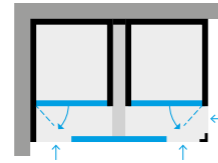

LOGICA SPA FILO - LEFT-HAND CORNER

$ 79,310.00

Soft Sand	LK 11 01 0006
White Cloud	LK 11 02 0002
Stone	LK 11 03 0002