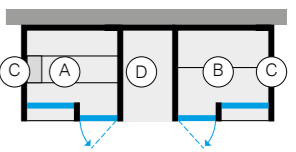

YOKU SPA SHELF - PENINSULA

INTERIOR SAUNA (A)		INTERIOR HAMMAM (B)	
OUTSIDE WALLS ON VIEW (C)		INTERIOR SHOWER (D)	
Heat-treated aspen wood	Calacatta Gold Extra	YU 70 11 0004	$ 93,300.00
Dark heat-treated wood	Fior di Bosco Tortora	YU 70 22 0004	$ 95,675.00
Canaletto walnut	Calacatta Gold Extra	YU 70 31 0004	$ 103,120.00
	Fior di Bosco Tortora	YU 70 32 0004	$ 103,120.00