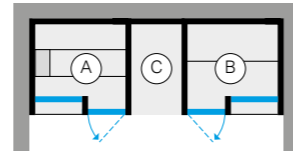

Yoku SPA Shelf

Configurations: 208Vac 1Ph 60Hz

[Technical card download](#)

YOKU SPA SHELF - NICHE

INTERIOR SAUNA (A)		INTERIOR HAMMAM (B)	
OUTSIDE WALLS ON VIEW (C)		INTERIOR SHOWER (D)	
Heat-treated aspen wood	Calacatta Gold Extra	YK 70 11 0001	$ 92,350.00
Dark heat-treated wood	Fior di Bosco Tortora	YK 70 22 0001	$ 94,885.00
Canaletto walnut	Calacatta Gold Extra	YK 70 31 0001	$ 102,015.00
	Fior di Bosco Tortora	YK 70 32 0001	$ 102,015.00