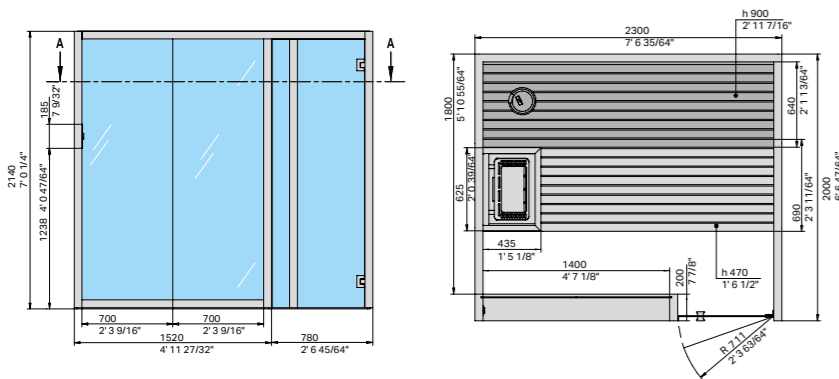

Yoku S Glass 105

5-6

DIMENSIONS

cm 230 x 200 x 214 h
7' 6 35/64" x 6' 6 47/64" x 7' 0 1/4" h

FINNISH SAUNA ABSORBED POWER

10,5 kW max - 208Vac 3Ph 60Hz - 240Vac 1 Ph 60Hz

MATERIALS

Outside/Inside/Fittings:
Heat-treated aspen wood, Dark heat-treated wood,
Canaletto walnut
5/16" clear tempered glass