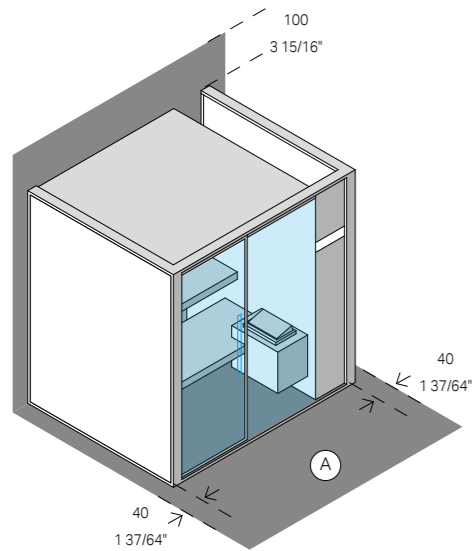

Technical information

More information: www.effe.it

The ONE S FILO must be installed directly on the floor and against finished walls.

All work must be carried out by qualified personnel or by one of our After Sales Service, based on local and international standards CEI 64.8 (IEC 364 - 1). Make sure that the electric and plumbing connections have been correctly set up (water line with closing gate valve, outlet siphon, power line with suitable magnetothermal residual current device, etc.) according to the related technical specifications. Connect all piping in such a way that it may be disconnected (in the event of removal of the system for maintenance).

All Effe products are built and tested in compliance with American and Canadian standards to guarantee maximum user safety.