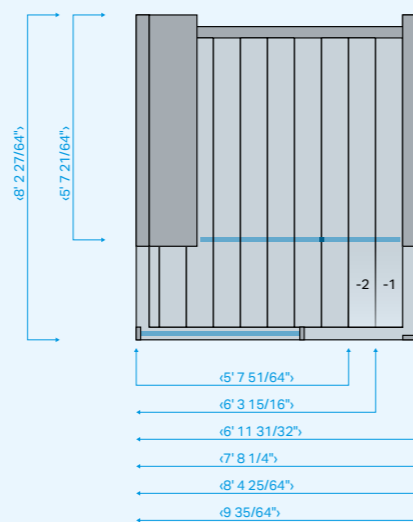

LOGICA S
LOGICA H
ONE S
ONE H

LOGICA S FILO
LOGICA H FILO
ONE S FILO
ONE H FILO

(DIMENSIONS IN FEET)