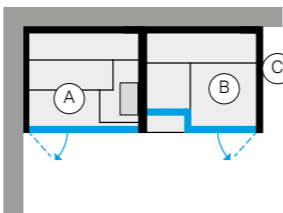

BODYLOVE SH FRONT - LEFT-HAND CORNER

	INTERIOR SAUNA (A)	INTERIOR HAMMAM (B)	OUTSIDE WALLS ON VIEW (C)	
Hemlock	Champagne grès	Champagne grès	BK 40 11 0004	$ 99,560.00
		Mirror	BK 40 11 0005	$ 98,920.00
	Smooth glass	Smooth glass	BK 40 13 0004	$ 106,155.00
		Mirror	BK 40 13 0005	$ 103,260.00
	Fluted glass	Smooth glass	BK 40 14 0004	$ 111,945.00
		Mirror	BK 40 14 0005	$ 108,730.00
	Can be covered	Can be covered	BK 40 15 0003	$ 89,430.00