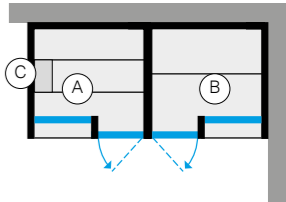

YOKU SH DOOR - RIGHT-HAND CORNER

INTERIOR SAUNA (A) OUTSIDE WALLS ON VIEW (C)		INTERIOR HAMMAM (B) INTERIOR SHOWER (D)	
Heat-treated aspen wood	Calacatta Gold Extra	YU 20 11 0002	$ 64,945.00
Dark heat-treated wood	Fior di Bosco Tortora	YU 20 22 0002	$ 68,275.00
Canaletto walnut	Calacatta Gold Extra	YU 20 31 0002	$ 74,770.00
	Fior di Bosco Tortora	YU 20 32 0002	$ 74,770.00