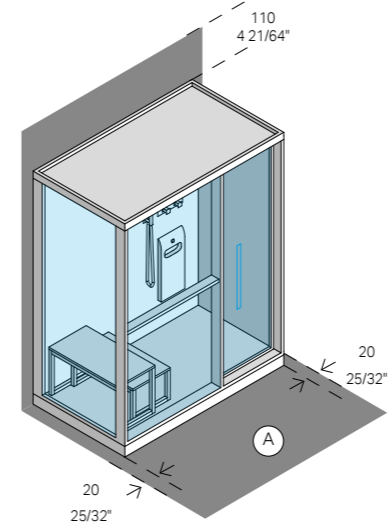

Technical information

More information: www.effe.it

(DIMENSIONS IN FEET)

A
Space required around the product for easy assembly. If a smaller area is available, please contact the manufacturer

The H must be installed directly on the floor and against finished walls.

All work must be carried out by qualified personnel or by one of our After Sales Service, based on local and international standards CEI 64.8 (IEC 364 - 1). Make sure that the electric and plumbing connections have been correctly set up (water line with closing gate valve, outlet siPhon, power line with suitable magnetothermal residual current device, etc.) according to the related technical specifications. Connect all piping in such a way that it may be disconnected (in the event of removal of the system for maintenance).

All EFFEGIBI products are built and tested in compliance with American and Canadian standards to guarantee maximum user safety.

Water outlet:
fit a Ø1 37/64" pipe with a female fitting to the wall, resting on the floor.

Cold water inlet:
fit a 1/2" threaded female connector flush to the wall. We recommend installing a cut-off tap away from the main bulk of the product.

Hot water inlet:
fit a 1/2" threaded female connector flush to the wall. We recommend installing a cut-off tap away from the main bulk of the product.

Sheath Ø 63/64" for the electric supply:
prepare a power cable of appropriate size, to come 6' 6 47/64" clear of the wall.

116

H Large

cm 373 x 102 x 220 h
5' 8 7/64" x 3' 4 5/32" x 7' 2 5/8" h

120

H Medium

cm 152 x 102 x 220 h
4' 11 27/32" x 3' 4 5/32" x 7' 2 5/8" h

	kW	Amps	Wire Size (AWG)	Voltage
H L/M	4.5	21.63	8	208V 1P 60 Hz
		18.75	8	240V 1P 60 Hz