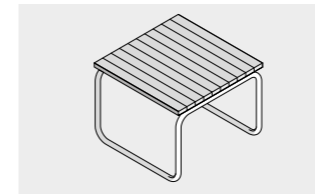

Hammam footrest
Dimensions: cm 45 x 45 x 35 h
1' 5 23/32" x 1' 5 23/32" x 1' 1 25/32" h
Materials: Teak, steel

Cod: HA 65 10 0025 $ 1,640.00