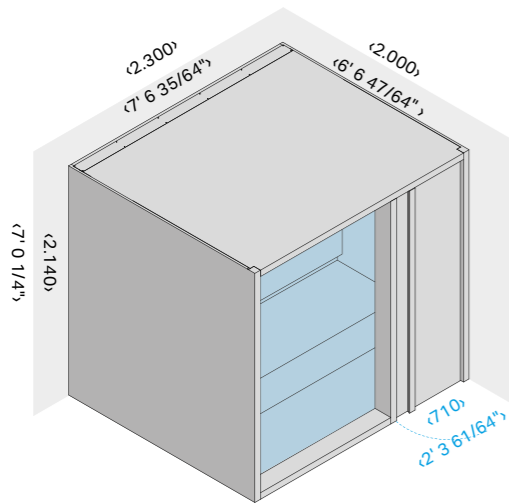

* With lower room heights the roof is assembled from the inside:
8% INCREASE ON THE LIST PRICE

Yoku S Door 105

5-6

DIMENSIONS

cm 230 x 200 x 214 h
7' 6 35/64" x 6' 6 47/64" x 7' 0 1/4" h

FINNISH SAUNA ABSORBED POWER