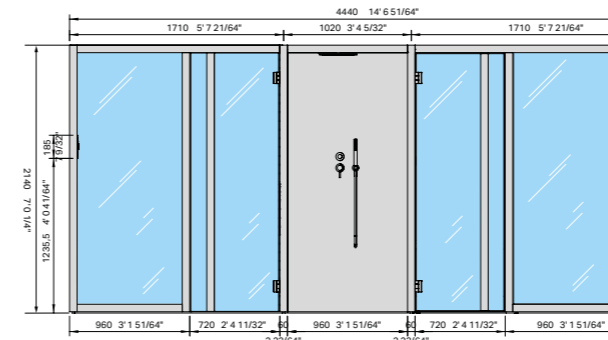

CUSTOM MADE

For Yoku SPA Door made-to-measure:
see the form on page 144

or contact Perfect Wellness Group:
ph. 917-671-0300
contact@perfectwellnessgroup.com
www.perfectwellnessgroup.com