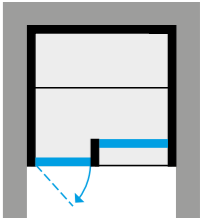

Yoku H Glass Configurations: 240Vac 1Ph 60Hz

YOKU H GLASS - NICHE

OUTSIDE		INTERIOR HAMMAM	
Heat-treated aspen wood	Calacatta Gold Extra	YU 50 11 0001	$ 48,095.00
Dark heat-treated wood	Fior di Bosco Tortora	YU 50 22 0001	$ 49,440.00
Canaletto walnut	Calacatta Gold Extra	YU 50 31 0001	$ 53,620.00
	Fior di Bosco Tortora	YU 50 32 0001	$ 53,620.00