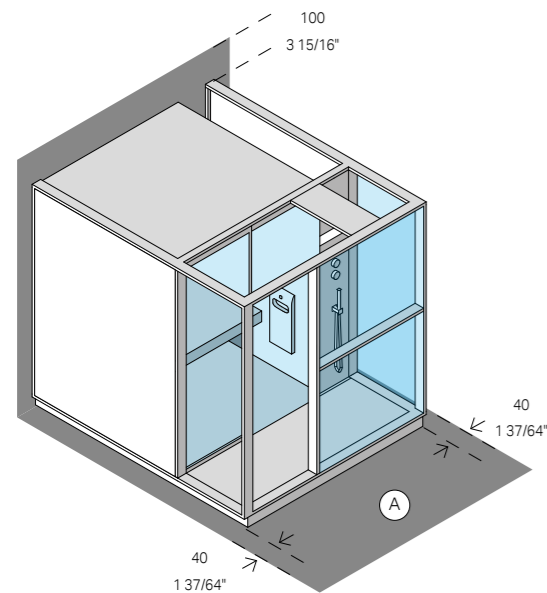

(DIMENSIONS IN FEET)

The LOGICA H must be installed directly on the floor and against finished walls.

All work must be carried out by qualified personnel or by one of our After Sales Service, based on local and international standards CEI 64.8 (IEC 364 – 1). Make sure that the electric and plumbing connections have been correctly set up (water line with closing gate valve, outlet siPhon, power line with suitable magnetothermal residual current device, etc.) according to the related technical specifications. Connect all piping in such a way that it may be disconnected (in the event of removal of the system for maintenance).

All American and Canadian products are built and tested in compliance with European standards to guarantee maximum user safety.

Water outlet:
arrange a Ø 1 31/32" tube as lower as possible.

Cold water inlet:
arrange a 1/2" female connection, 3 15/16" above the floor.

Hot water inlet:
arrange a 1/2" female connection, 3 15/16" above the floor.

Sheaths Ø 63/64" for the electric supply:
prepare two power cables of appropriate size, to come 9' 10 7/64" clear of the floor.

	kW	Amps	Wire Size (AWG)	Voltage
Logica H	4.5	21,63	8	208V 1P 60 Hz
		18,75	8	240V 1P 60 Hz

A Space required around the product for easy assembly. If a smaller area is available, please contact the manufacturer