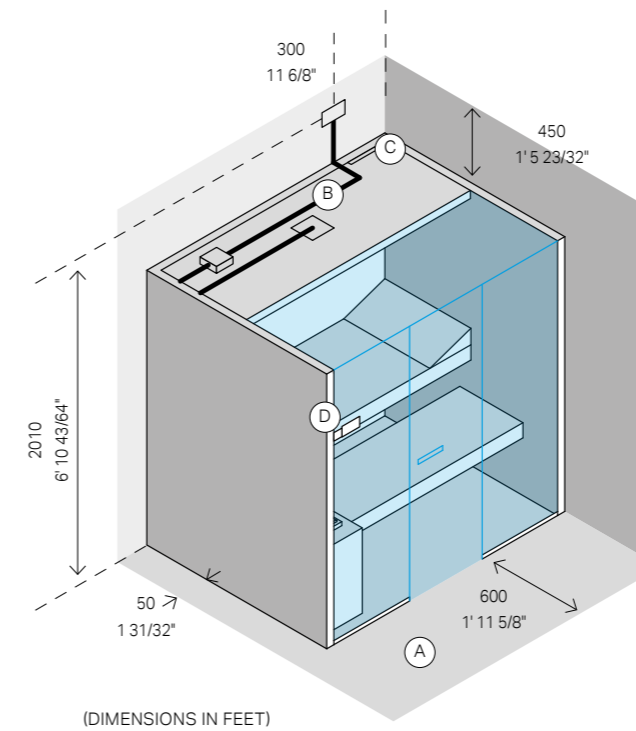

PLAN

Sky

Giovanna Talocci Design

Technical information

More information: www.effe.it

- (A) Space required around the sauna for easy assembly. If a smaller area is available, please contact the manufacturer.
- (B) Sauna power cable
- (C) Exhaust
- (D) Control panel