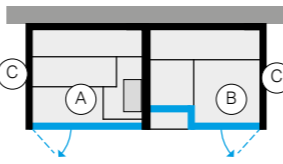

BODYLOVE SH FRONT - RIGHT-HAND CORNER

	INTERIOR SAUNA (A)	INTERIOR HAMMAM (B)	OUTSIDE WALLS ON VIEW (C)	
Hemlock	Champagne grès	Smooth Canadian hemlock	BU 40 11 0002	$ 97,955.00
		Mirror	BU 40 11 0003	$ 98,920.00
	Smooth glass	Smooth Canadian hemlock	BU 40 13 0002	$ 102,455.00
		Mirror	BU 40 13 0003	$ 103,260.00
	Fluted glass	Smooth Canadian hemlock	BU 40 14 0002	$ 108,085.00
		Mirror	BU 40 14 0003	$ 108,730.00
	Can be covered	Can be covered	BU 40 15 0002	$ 89,430.00

BODYLOVE SH FRONT - LEFT-HAND CORNER

	INTERIOR SAUNA (A)	INTERIOR HAMMAM (B)	OUTSIDE WALLS ON VIEW (C)	
Hemlock	Champagne grès	Champagne grès	BU 40 11 0004	$ 99,560.00
		Mirror	BU 40 11 0005	$ 98,920.00
	Smooth glass	Smooth glass	BU 40 13 0004	$ 106,155.00
		Mirror	BU 40 13 0005	$ 103,260.00
	Fluted glass	Smooth glass	BU 40 14 0004	$ 111,945.00
		Mirror	BU 40 14 0005	$ 108,730.00
	Can be covered	Can be covered	BU 40 15 0003	$ 89,430.00

BODYLOVE SH FRONT - PENINSULA

	INTERIOR SAUNA (A)	INTERIOR HAMMAM (B)	OUTSIDE WALLS ON VIEW (C)	
Hemlock	Champagne grès	Smooth Canadian heml,+Champ. grès	BU 40 11 0006	$ 100,365.00
		Mirror	BU 40 11 0007	$ 100,525.00
	Smooth glass	Smooth Canadian heml,+Smooth glass	BU 40 13 0006	$ 107,120.00
		Mirror	BU 40 13 0007	$ 104,870.00
	Fluted glass	Smooth Canadian hem,+Smooth glass	BU 40 14 0006	$ 112,590.00
		Mirror	BU 40 14 0007	$ 110,340.00
Can be covered	Can be covered	BU 40 15 0004	$ 89,430.00	

Technical card download