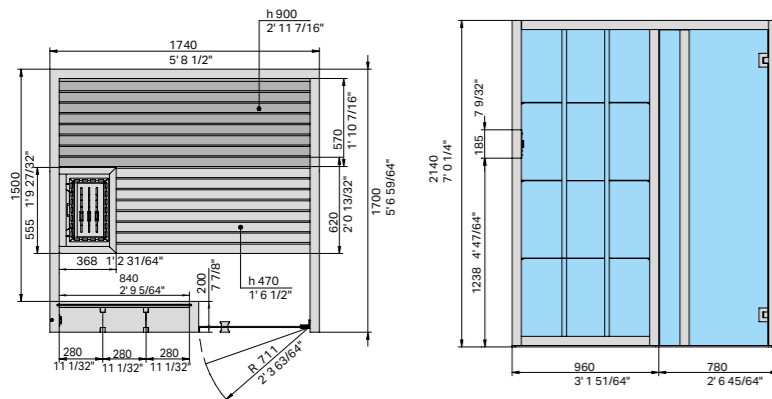

Yoku S Shelf 60

4-5

DIMENSIONS

cm 174 x 170 x 214 h
5' 8 1/2" x 5' 6 59/64" x 7' 0 1/4" h

FINNISH SAUNA ABSORBED POWER

6 kW max - 208Vac 3Ph 60Hz - 240Vac 1 Ph 60Hz

MATERIALS

Outside/Inside/Fittings:
Heat-treated aspen wood, Dark heat-treated wood,
Canaletto walnut
5/16" clear tempered glass

FEATURES/COMPONENTS

- > Lighting with led white light, 3.000 K
- > Heater with stones
- > Control panel with brushed steel finish
- > Automatic energy-saving function
- > Electrical system with protected cable ducts
- > Benches
- > Protective grille for heater
- > Wooden bucket and ladle
- > Hourglass
- > Outer shelves in pickled steel

YOKU S SHELF 60 RIGHT DOOR

208Vac 3Ph 60Hz	Heat-Treated Aspen	Cod: SK 70 10 0015	$ 34,900.00
240Vac 1Ph 60Hz	Heat-Treated Aspen	Cod: SU 70 10 0015	$ 34,900.00
208Vac 3Ph 60Hz	Dark Heat-Treated Wood	Cod: SK 70 10 0017	$ 37,360.00
240Vac 1Ph 60Hz	Dark Heat-Treated Wood	Cod: SU 70 10 0017	$ 37,360.00
208Vac 3Ph 60Hz	Canaletto Walnut	Cod: SK 70 10 0013	$ 46,280.00
240Vac 1Ph 60Hz	Canaletto Walnut	Cod: SU 70 10 0013	$ 46,280.00

YOKU S SHELF 60 LEFT DOOR

208Vac 3Ph 60Hz	Heat-Treated Aspen	Cod: SK 70 10 0016	$ 34,900.00
240Vac 1Ph 60Hz	Heat-Treated Aspen	Cod: SU 70 10 0016	$ 34,900.00
208Vac 3Ph 60Hz	Dark Heat-Treated Wood	Cod: SK 70 10 0018	$ 37,360.00
240Vac 1Ph 60Hz	Dark Heat-Treated Wood	Cod: SU 70 10 0018	$ 37,360.00
208Vac 3Ph 60Hz	Canaletto Walnut	Cod: SK 70 10 0014	$ 46,280.00
240Vac 1Ph 60Hz	Canaletto Walnut	Cod: SU 70 10 0014	$ 46,280.00

* With lower room heights the roof is assembled from the inside:
8% INCREASE ON THE LIST PRICE

Options

Colour therapy

The LED RGB lighting replaces the standard white light, 3.000 K
LED mood lighting in both spaces.

Cod: ME 50 00 0043 $ 1,800.00

Double Mood Light

LED mood lighting in both spaces,
2.200-2.400 K

Cod: AE 10 00 0116 $ 2,215.00

ECC - Effe Comfort Control

The product can be remotely controlled by downloading the EFFE ECC app onto a smartphone or tablet.

[more information](#)

Cod: ME 21 00 0084 $ 1,035.00

ESS - Effe Sound System

Device with Bluetooth connection for listening to music inside the sauna.

[More information](#)

Cod: AE 10 00 0133 $ 2,100.00

Headrest / Backrest Yoku

Cod: AS 30 00 0045	Heat-treated aspen wood	$ 535.00
Cod: AS 30 00 0046	Dark Heat-treated wood	$ 670.00
Cod: AS 30 00 0047	Canaletto walnut	$ 770.00

Floor platforms sauna right door

Cod: AS 20 00 0448	Heat-treated aspen wood	$ 420.00
Cod: AS 20 00 0450	Dark Heat-treated wood	$ 615.00
Cod: AS 20 00 0452	Canaletto walnut	$ 970.00

Floor platforms sauna left door

Cod: AS 20 00 0449	Heat-treated aspen wood	$ 420.00
Cod: AS 20 00 0451	Dark Heat-treated wood	$ 615.00
Cod: AS 20 00 0453	Canaletto walnut	$ 970.00

Set of hinges and bronze glass panels

Bronze glass panels and hinges with satin stainless steel and PVD finish, which replace the standard clear glass panels and hinges with a brushed finish.

Cod: SE 93 00 0398 $ 1,485.00

Multifunctional Home-Automation Device