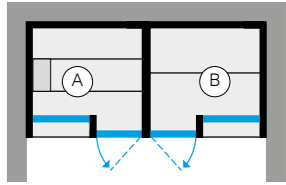

YOKU SH DOOR - NICHE

INTERIOR SAUNA (A)		INTERIOR HAMMAM (B) INTERIOR SHOWER (C)	
Heat-treated aspen wood	Calacatta Gold Extra	YU 20 11 0001	$ 64,790.00
Dark heat-treated wood	Fior di Bosco Tortora	YU 20 22 0001	$ 67,165.00
Canaletto walnut	Calacatta Gold Extra	YU 20 31 0001	$ 73,660.00
	Fior di Bosco Tortora	YU 20 32 0001	$ 73,660.00