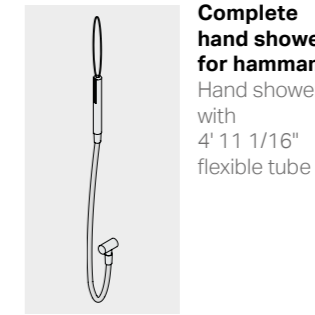

Complete hand shower for hammam
Hand shower with 4' 11 1/16" flexible tube

Cod: SE 91 00 0059 $ 1,135.00