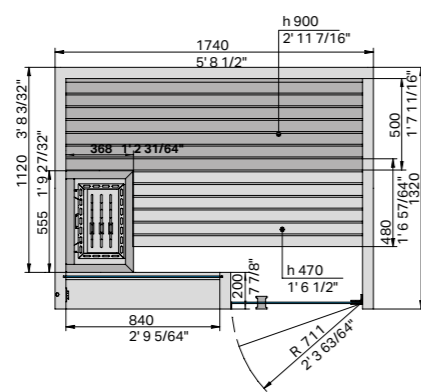

Yoku S Glass 45

3-4

DIMENSIONS

cm 174 x 132 x 214 h
5' 8 1/2" x 4' 3 3/16" x 7' 0 1/4" h

FINNISH SAUNA ABSORBED POWER

4,5 kW max - 208Vac 3Ph 60Hz - 240Vac 1 Ph 60Hz

MATERIALS

Outside/Inside/Fittings:
Heat-treated aspen wood, Dark heat-treated wood, Canaletto walnut
5/16" clear tempered glass

FEATURES/COMPONENTS

- > Lighting with led white light, 3.000 K
- > Heater with stones
- > Control panel with brushed steel finish
- > Automatic energy-saving function
- > Electrical system with protected cable ducts
- > Benches
- > Protective grille for heater
- > Wooden bucket and ladle
- > Hourglass

YOKU S GLASS 45 RIGHT DOOR

208Vac 3Ph 60Hz	Heat-Treated Aspen	Cod: SK 70 30 0021	$ 31,675.00
240Vac 1Ph 60Hz	Heat-Treated Aspen	Cod: SU 70 30 0021	$ 31,675.00
208Vac 3Ph 60Hz	Dark Heat-Treated Wood	Cod: SK 70 30 0023	$ 33,980.00
240Vac 1Ph 60Hz	Dark Heat-Treated Wood	Cod: SU 70 30 0023	$ 33,980.00
208Vac 3Ph 60Hz	Canaletto Walnut	Cod: SK 70 30 0019	$ 42,745.00
240Vac 1Ph 60Hz	Canaletto Walnut	Cod: SU 70 30 0019	$ 42,745.00

YOKU S GLASS 45 LEFT DOOR

208Vac 3Ph 60Hz	Heat-Treated Aspen	Cod: SK 70 30 0022	$ 31,675.00
240Vac 1Ph 60Hz	Heat-Treated Aspen	Cod: SU 70 30 0022	$ 31,675.00
208Vac 3Ph 60Hz	Dark Heat-Treated Wood	Cod: SK 70 30 0024	$ 33,980.00
240Vac 1Ph 60Hz	Dark Heat-Treated Wood	Cod: SU 70 30 0024	$ 33,980.00
208Vac 3Ph 60Hz	Canaletto Walnut	Cod: SK 70 30 0020	$ 42,745.00
240Vac 1Ph 60Hz	Canaletto Walnut	Cod: SU 70 30 0020	$ 42,745.00

* With lower room heights the roof is assembled from the inside:
8% INCREASE ON THE LIST PRICE