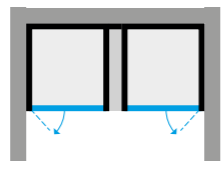

Configurations: 208Vac 1Ph 60Hz

[Technical card download](#)

LOGICA SH FILO - NICHE

$ 70,050.00

Soft Sand	LK 41 01 0005
White Cloud	LK 41 02 0005
Stone	LK 41 03 0005

LOGICA SH FILO - LEFT-HAND CORNER

$ 70,645.00