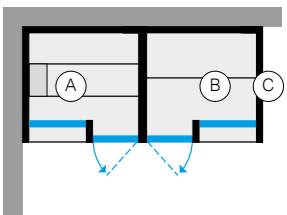

YOKU SH GLASS - LEFT-HAND CORNER

INTERIOR SAUNA (A)	INTERIOR HAMMAM (B)		
OUTSIDE WALLS ON VIEW (C)			
Heat-treated aspen wood	Calacatta Gold Extra	YU 30 11 0003	$ 64,470.00
Dark heat-treated wood	Fior di Bosco Tortora	YU 30 22 0003	$ 66,690.00
Canaletto walnut	Calacatta Gold Extra	YU 30 31 0003	$ 73,185.00
	Fior di Bosco Tortora	YU 30 32 0003	$ 73,185.00