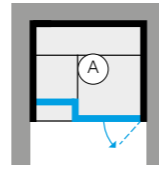

Configurations: 240Vac 1Ph 60Hz

BODYLOVE H - NICHE

INTERIOR (A)	OUTSIDE WALLS ON VIEW (B)		
Champagne grès	-	BU 30 01 0001	$ 65,140.00
Smooth glass	-	BU 30 03 0001	$ 71,900.00
Fluted glass	-	BU 30 04 0001	$ 74,470.00
Can be covered	-	BU 30 05 0001	$ 57,420.00

BODYLOVE H - RIGHT-HAND CORNER

INTERIOR (A)	OUTSIDE WALLS ON VIEW (B)		
Champagne grès	Champagne grès	BU 30 01 0002	$ 67,555.00
	Mirror	BU 30 01 0003	$ 66,910.00
Smooth glass	Smooth glass	BU 30 03 0002	$ 76,400.00
	Mirror	BU 30 03 0003	$ 73,505.00
Fluted glass	Smooth glass	BU 30 04 0002	$ 79,135.00
	Mirror	BU 30 04 0003	$ 76,080.00
Can be covered	Can be covered	BU 30 05 0002	$ 57,420.00

BODYLOVE H - LEFT-HAND CORNER

INTERIOR (A)	OUTSIDE WALLS ON VIEW (B)		
Champagne grès	Champagne grès	BU 30 01 0004	$ 67,555.00
	Mirror	BU 30 01 0005	$ 66,910.00
Smooth glass	Smooth glass	BU 30 03 0004	$ 76,400.00
	Mirror	BU 30 03 0005	$ 73,505.00
Fluted glass	Smooth glass	BU 30 04 0004	$ 79,135.00
	Mirror	BU 30 04 0005	$ 76,080.00
Can be covered	Can be covered	BU 30 05 0003	$ 57,420.00

BODYLOVE H - PENINSULA

INTERIOR (A)	OUTSIDE WALLS ON VIEW (B)		
Champagne grès	Champagne grès	BU 30 01 0006	$ 69,805.00
	Mirror	BU 30 01 0007	$ 68,520.00
Smooth glass	Smooth glass	BU 30 03 0006	$ 81,065.00
	Mirror	BU 30 03 0007	$ 75,115.00
Fluted glass	Smooth glass	BU 30 04 0006	$ 83,800.00
	Mirror	BU 30 04 0007	$ 77,690.00
Can be covered	Can be covered	BU 30 05 0004	$ 57,420.00

Technical card download