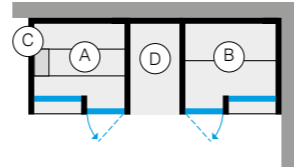

YOKU SPA DOOR - RIGHT-HAND CORNER

INTERIOR SAUNA (A)		INTERIOR HAMMAM (B)	
OUTSIDE WALLS ON VIEW (C)		INTERIOR SHOWER (D)	
Heat-treated aspen wood	Calacatta Gold Extra	YK 80 11 0002	$ 91,400.00
Dark heat-treated wood	Fior di Bosco Tortora	YK 80 22 0002	$ 93,775.00
Canaletto walnut	Calacatta Gold Extra	YK 80 31 0002	$ 100,905.00
	Fior di Bosco Tortora	YK 80 32 0002	$ 100,905.00