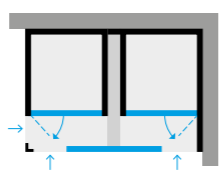

Soft Sand	LK 10 01 0007
White Cloud	LK 10 02 0003
Stone	LK 10 03 0003

LOGICA SPA - PENINSULA

$ 93,940.00