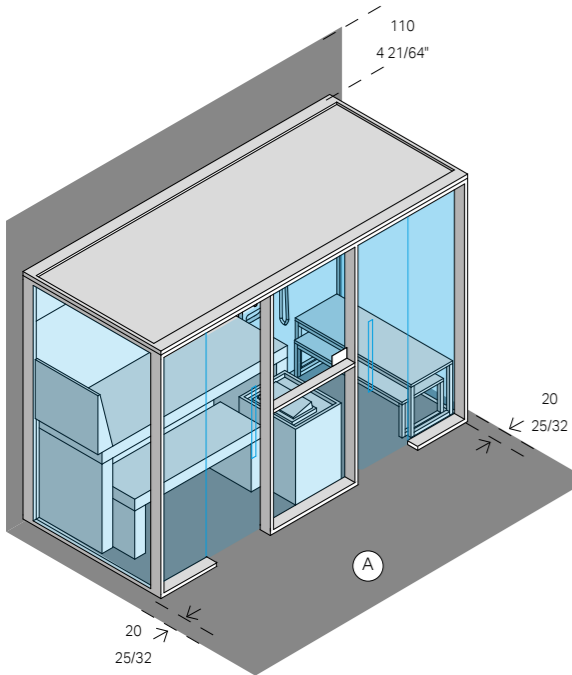

Technical information

More information: www.effe.it

(DIMENSIONS IN FEET)

The MID must be installed directly on the floor and against finished walls.

All work must be carried out by qualified personnel or by one of our After Sales Service, based on local and international standards CEI 64.8 (IEC 364 - 1). Make sure that the electric and plumbing connections have been correctly set up (water line with closing gate valve, outlet siphon, power line with suitable magnetothermal residual current device, etc.) according to the related technical specifications. Connect all piping in such a way that it may be disconnected (in the event of removal of the system for maintenance).

All Effe products are built and tested in compliance with American and Canadian standards to guarantee maximum user safety.

(A)

Space required around the product for easy assembly. If a smaller area is available, please contact the manufacturer.

	kW	Zone	kW	Amps	Wire Size (AWG)	Voltage
Mid	11	Hammam	3	14,42	8	208V 1Ph 60 Hz
			3	12,5	8	240V 1Ph 60 Hz
	8	Sauna	8	39	8	208V 1Ph 60 Hz
			8	33,4	8	240V 1Ph 60 Hz

CUSTOM MADE

For MID made-to-measure: see the form on page 112

or contact Perfect Wellness Group:
ph. 917-671-0300
contact@perfectwellnessgroup.com
www.perfectwellnessgroup.com

ECC - Effe Comfort Control

The product can be remotely controlled by downloading the EFFE ECC app onto a smartphone or tablet. More information