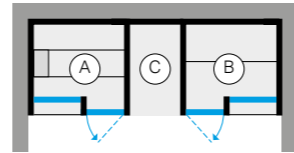

Yoku SPA Door

Configurations: 208Vac 1Ph 60Hz

[Technical card download](#)

YOKU SPA DOOR - NICHE

INTERIOR SAUNA (A)		INTERIOR HAMMAM (B)	
OUTSIDE WALLS ON VIEW (C)		INTERIOR SHOWER (C)	
Heat-treated aspen wood	Calacatta Gold Extra	YK 80 11 0001	$ 90,925.00
Dark heat-treated wood	Fior di Bosco Tortora	YK 80 22 0001	$ 93,145.00
Canaletto walnut	Calacatta Gold Extra	YK 80 31 0001	$ 100,430.00
	Fior di Bosco Tortora	YK 80 32 0001	$ 100,430.00