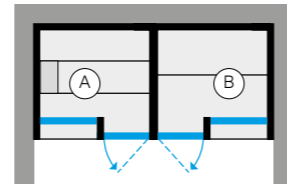

Yoku SH Glass Configurations: 208Vac 1Ph 60Hz

[Technical card download](#)

YOKU SH GLASS - NICHE

INTERIOR SAUNA (A)	INTERIOR HAMMAM (B)		
OUTSIDE WALLS ON VIEW (C)			
Heat-treated aspen wood	Calacatta Gold Extra	YK 30 11 0001	$ 63,840.00
Dark heat-treated wood	Fior di Bosco Tortora	YK 30 22 0001	$ 66,055.00
Canaletto walnut	Calacatta Gold Extra	YK 30 31 0001	$ 72,550.00
	Fior di Bosco Tortora	YK 30 32 0001	$ 72,550.00