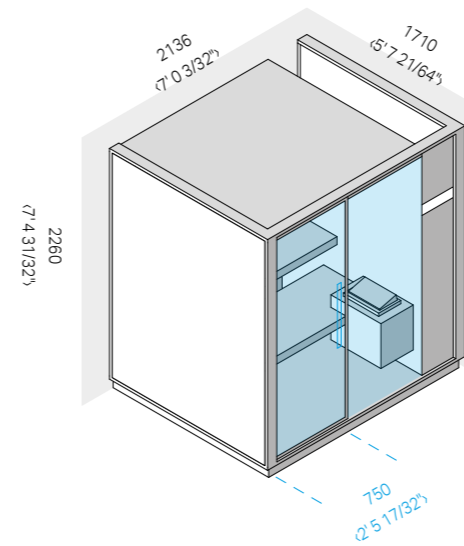

One S

3-4

DIMENSIONS

cm 214 x 171 x 226 h
7' 1/4" x 5' 7 21/64" x 7' 4 31/32" h

ABSORBED POWER

6,0 kW max
208Vac 1Ph 60Hz - 240Vac 1 Ph 60Hz

SAUNA MATERIALS

Inside and fittings: Canadian hemlock
Doors in 5/16" tempered glass
Platform: 1 1/2" laminated gres porcelain fitted to 19/32" tempered glass

FEATURES/COMPONENTS

Sauna includes:

- > Wooden benches
- > Heater with stones
- > Touch control panel
- > Automatic energy saving function
- > Bucket built into the lower bench
- > Wooden ladle
- > Hourglass
- > Electrical system with protected cable ducts
- > Lighting system with LED RGB colour therapy 5 fixed colours and 4 dynamic cycles and white light