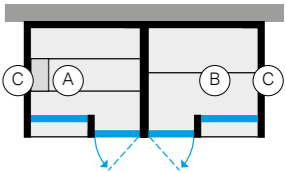

YOKU SH DOOR - PENINSULA

INTERIOR SAUNA (A) OUTSIDE WALLS ON VIEW (C)		INTERIOR HAMMAM (B) INTERIOR SHOWER (D)	
Heat-treated aspen wood	Calacatta Gold Extra	YU 20 11 0004	$ 66,055.00
Dark heat-treated wood	Fior di Bosco Tortora	YU 20 22 0004	$ 69,540.00
Canaletto walnut	Calacatta Gold Extra	YU 20 31 0004	$ 75,400.00
	Fior di Bosco Tortora	YU 20 32 0004	$ 75,400.00