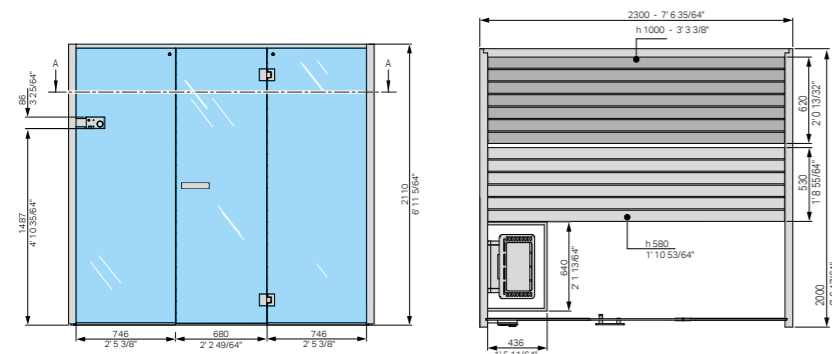

Sky 105

5-6

DIMENSIONS

cm 230 x 200 x 211 h
7' 6 35/64" x 6' 6 47/64" x 6' 11 5/64" h

FINNISH SAUNA ABSORBED POWER

4,5 kW max - 208Vac 3Ph 60Hz - 240Vac 1 Ph 60Hz

MATERIALS

Outside: Canadian hemlock / Heat-Treated Aspen
Inside: Canadian hemlock / Heat-Treated Aspen
Fittings: Canadian hemlock / Heat-Treated Aspen
3/8" clear tempered glass