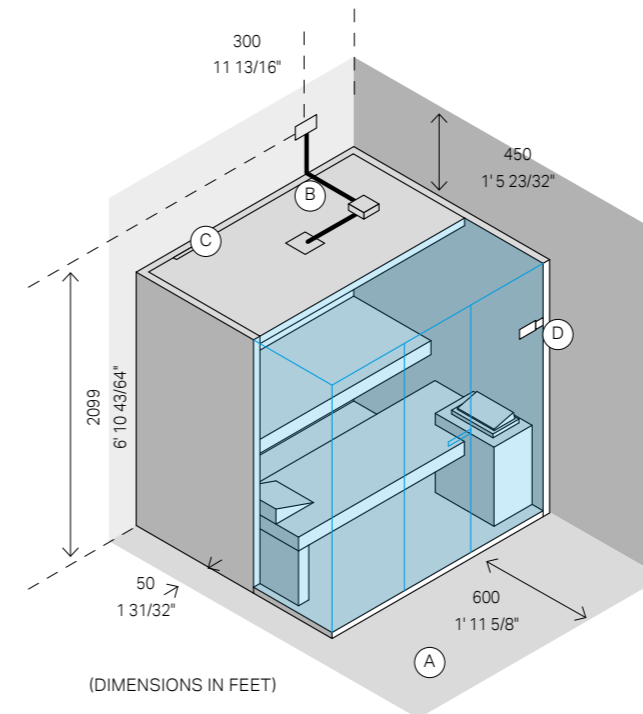

Sky Corner

Giovanna Talocci Design

Technical information

More information: www.effe.it

- (A) Space required around the sauna for easy assembly. If a smaller area is available, please contact the manufacturer.
- (B) Sauna power cable
- (C) Exhaust
- (D) Control panel

ELECTRICAL SAFETY:

EFFE saunas are manufactured and tested in compliance with American and Canadian regulations to ensure the utmost safety for users.

ELECTRICAL CONNECTION:

The sauna must be connected to the power grid using a magnetothermal residual current device (30 mA) adequate for the product's power consumption (see Date-plate information), with a contact opening of 1/8".

1. The AC electrical connection must be:
2. > fixed;
   - > adequate for the current absorbed.

If the sauna is installed in a bathroom, the following requirements must be met:

- > the residual current device must be placed outside of areas 0, 1, 2 and 3 (CEI 64-8/7);
- > the AC electric connection must have a level of protection against water of IPX4, and must be placed outside of areas 0 and 1 (CEI 64-8/7).

*In any case, always comply with the requirements of the national regulations with regards to the position of the electrical elements.

N.B.

The product must be installed in an area with finished floors and walls.

228 **Sky Corner 105**
cm 230 x 200 x 211 h
7' 6 35/64" x 6' 6 47/64" x 6' 11 5/64" h

230 **Sky Corner 80**
cm 200 x 180 x 201 h
6' 6 47/64" x 5' 10 55/64" x 6' 7 9/64" h

232 **Sky Corner 60**
cm 200 x 150 x 201 h
6' 6 47/64" x 4' 11 1/16" x 6' 7 9/64" h

234 **Sky Corner 45**
cm 170 x 130 x 201 h
5' 6 59/64" x 4' 3 3/16" x 6' 7 9/64" h

237 **Sky Corner made-to-measure**
(quote request form)

	kW	Volt	Amps	Wire Size (AWG)
Sky Corner 105	10.5	240V 1 Ph	43.8	6
		208V 3 Ph	29.2	8
Sky Corner 80	8	240V 1 Ph	33.4	8
		208V 3 Ph	22.3	8
Sky Corner 60	6	240V 1 Ph	25	8
		208V 3 Ph	16.7	8
Sky Corner 45	4.5	240V 1 Ph	18.8	8
		208V 3 Ph	12.5	8