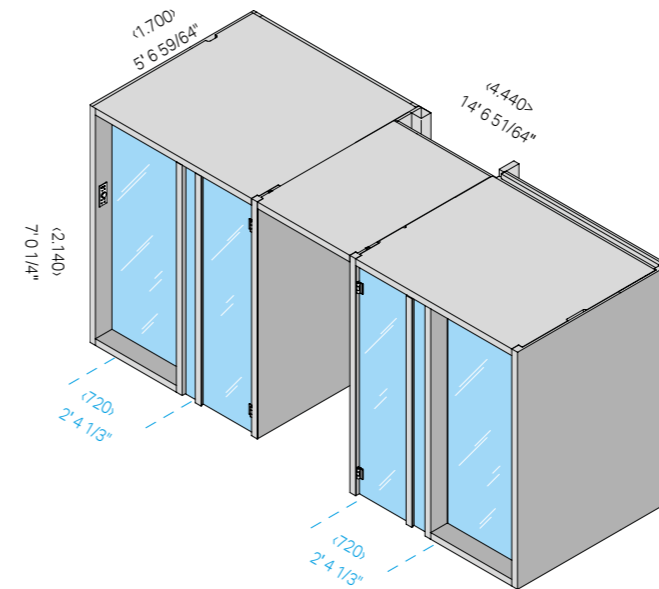

Cod: ME 99 00 0421	\$ 1,100.00
x 2	\$ 1,100.00

Yoku Spa Glass

Marco Williams Fagioli Design

Yoku Spa Glass 3-4

DIMENSIONS

cm 444 x 170 x 214 h
14' 6 51/64" x 5' 6 59/64" x 7' 0 1/4" h

ABSORBED POWER

10,5 kW max (6,0 kW sauna + 4,5 kW hammam)
208Vac 1Ph 60Hz - 240Vac 1Ph 60Hz