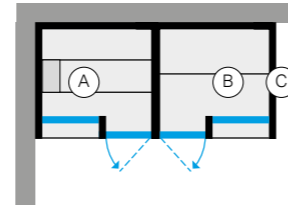

YOKU SH DOOR - LEFT-HAND CORNER

INTERIOR SAUNA (A) OUTSIDE WALLS ON VIEW (C)		INTERIOR HAMMAM (B) INTERIOR SHOWER (D)	
Heat-treated aspen wood	Calacatta Gold Extra	YK 20 11 0003	$ 64,945.00
Dark heat-treated wood	Fior di Bosco Tortora	YK 20 22 0003	$ 68,275.00
Canaletto walnut	Calacatta Gold Extra	YK 20 31 0003	$ 74,770.00
	Fior di Bosco Tortora	YK 20 32 0003	$ 74,770.00