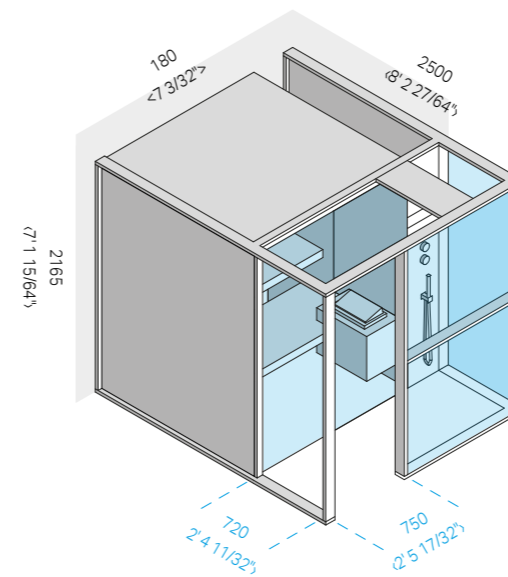

Logica S Filo

3-4

DIMENSIONS

cm 214 x 250 x 217 h
7' 1/4 x 8' 2" 27/64 x 7' 1" 7/16 h

ABSORBED POWER

6,0 kW max
208Vac 1Ph 60Hz - 240Vac 1Ph 60Hz

SAUNA MATERIALS

Inside and fittings: Canadian hemlock
Doors in 5/16 tempered glass

FEATURES/COMPONENTS

Sauna includes:

- > Wooden benches
- > Heater with stones
- > Touch control panel
- > Automatic energy-saving function
- > Bucket built into the lower bench
- > Wooden ladle
- > Hourglass
- > Electrical system with protected cable ducts
- > Lighting system with LED RGB colour therapy 5 fixed colours and 4 dynamic cycles and white light

Shower includes:

- > Mixer tap with flow regulator and diverter
- > Ceiling mounted anti-scale shower head
- > Hand-held shower head