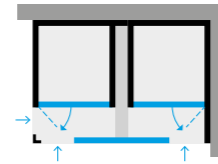

LOGICA SPA FILO - RIGHT-HAND CORNER

$ 79,310.00

Soft Sand	LK 11 01 0007
White Cloud	LK 11 02 0003
Stone	LK 11 03 0003