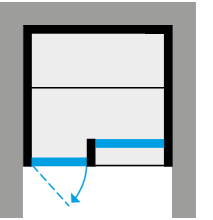

Yoku H Shelf Configurations: 240Vac 1Ph 60Hz

YOKU H SHELF - NICHE

OUTSIDE		INTERIOR HAMMAM	
Heat-treated aspen wood	Calacatta Gold Extra	YU 40 11 0001	$ 46,600.00
Dark heat-treated wood	Fior di Bosco Tortora	YU 40 22 0001	$ 48,540.00
Canaletto walnut	Calacatta Gold Extra	YU 40 31 0001	$ 52,725.00
	Fior di Bosco Tortora	YU 40 32 0001	$ 52,725.00