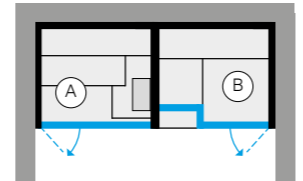

BODYLOVE SH FRONT - RIGHT-HAND CORNER

INTERIOR SAUNA (A)	INTERIOR HAMMAM (B)	OUTSIDE WALLS ON VIEW (C)		
	Champagne grès	Smooth Dark Heat Treated Wood	BU 40 21 0002	$ 104,870.00
		Mirror	BU 40 21 0003	$ 104,385.00
Dark Heat-treated wood	Smooth glass	Smooth Dark Heat Treated Wood	BU 40 23 0002	$ 110,340.00
		Mirror	BU 40 23 0003	$ 109,855.00
	Fluted glass	Smooth Dark Heat Treated Wood	BU 40 24 0002	$ 115,970.00
		Mirror	BU 40 24 0003	$ 115,325.00
	Can be covered	Can be covered	BU 40 25 0002	$ 93,770.00

BODYLOVE SH FRONT - LEFT-HAND CORNER

INTERIOR SAUNA (A)	INTERIOR HAMMAM (B)	OUTSIDE WALLS ON VIEW (C)		
	Champagne grès	Champagne grès	BU 40 21 0004	$ 105,030.00
		Mirror	BU 40 21 0005	$ 104,385.00
Dark Heat-treated wood	Smooth glass	Smooth glass	BU 40 23 0004	$ 112,910.00
		Mirror	BU 40 23 0005	$ 109,855.00
	Fluted glass	Smooth glass	BU 40 24 0004	$ 118,380.00
		Mirror	BU 40 24 0005	$ 115,325.00
	Can be covered	Can be covered	BU 40 25 0003	$ 93,770.00

BODYLOVE SH FRONT - PENINSULA

INTERIOR SAUNA (A)	INTERIOR HAMMAM (B)	OUTSIDE WALLS ON VIEW (C)		
	Champagne grès	Smooth Dark H,T,Wood+Champ, grès	BU 40 21 0006	$ 107,280.00
		Mirror	BU 40 21 0007	$ 106,155.00
Dark Heat-treated wood	Smooth glass	Smooth Dark H,T,Wood+Champ, glass	BU 40 23 0006	$ 115,000.00
		Mirror	BU 40 23 0007	$ 111,465.00
	Fluted glass	Smooth Dark H,T,Wood+Champ, glass	BU 40 24 0006	$ 120,630.00
		Mirror	BU 40 24 0007	$ 117,095.00
	Can be covered	Can be covered	BU 40 25 0004	$ 93,770.00

Technical card download