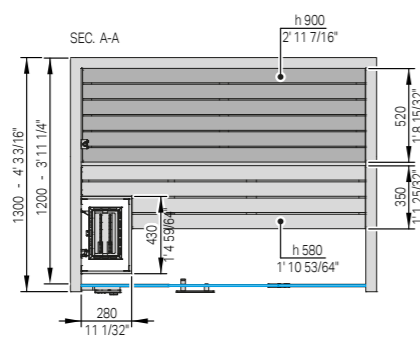

Consists of:

- 2 veneer panels, 3 15/16" x 7' 2 39/64" h thick
- 4 hemlock strips
- 1 3/16" x 1 3/16" x 7' 2 39/64" L

Cod: TM 00 00 0673 \$ 560.00

Sky 40

2-3

**DIMENSIONS**

cm 170 x 130 x 201 h
5' 6 59/64" x 4' 3 3/16" x 6' 7 9/64" h