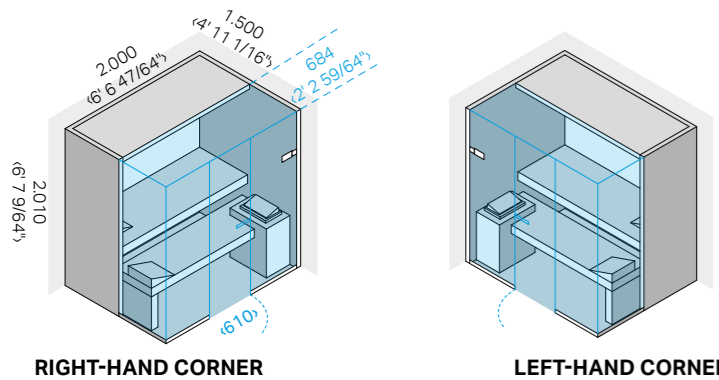

Sky Corner 60

3-4

RIGHT-HAND CORNER

LEFT-HAND CORNER