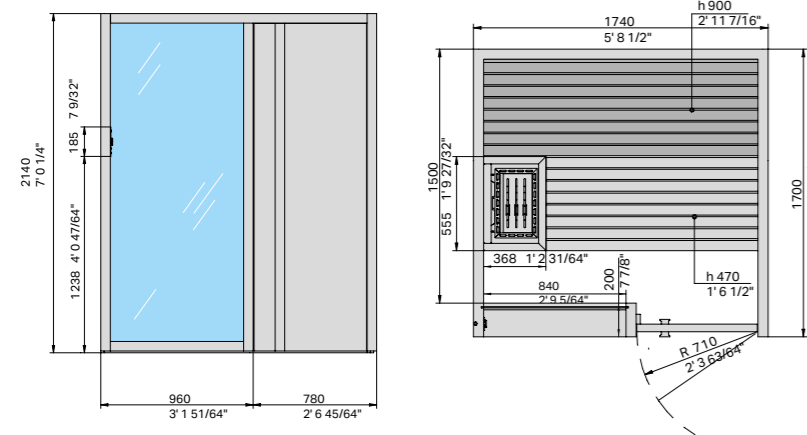

Yoku S Door 60

4-5

DIMENSIONS

cm 174 x 170 x 214 h
5' 8 1/2" x 5' 6 59/64" x 7' 0 1/4" h

FINNISH SAUNA ABSORBED POWER

6 kW max - 208Vac 3Ph 60Hz - 240Vac 1 Ph 60Hz

MATERIALS

Outside/Inside/Fittings:
Heat-treated aspen wood, Dark heat-treated wood,
Canaletto walnut
5/16" clear tempered glass

FEATURES/COMPONENTS

- > Lighting with led white light, 3.000 K
- > Heater with stones
- > Control panel with brushed steel finish
- > Automatic energy-saving function
- > Electrical system with protected cable ducts
- > Benches
- > Protective grille for heater
- > Wooden bucket and ladle
- > Hourglass

YOKU S DOOR 60 RIGHT DOOR

208Vac 3Ph 60Hz	Heat-Treated Aspen	Cod: SK 70 20 0015	$ 33,365.00
240Vac 1Ph 60Hz	Heat-Treated Aspen	Cod: SU 70 20 0015	$ 33,365.00
208Vac 3Ph 60Hz	Dark Heat-Treated Wood	Cod: SK 70 20 0017	$ 35,210.00
240Vac 1Ph 60Hz	Dark Heat-Treated Wood	Cod: SU 70 20 0017	$ 35,210.00
208Vac 3Ph 60Hz	Canaletto Walnut	Cod: SK 70 20 0013	$ 44,280.00
240Vac 1Ph 60Hz	Canaletto Walnut	Cod: SU 70 20 0013	$ 44,280.00

YOKU S DOOR 60 LEFT DOOR

208Vac 3Ph 60Hz	Heat-Treated Aspen	Cod: SK 70 20 0016	$ 33,365.00
240Vac 1Ph 60Hz	Heat-Treated Aspen	Cod: SU 70 20 0016	$ 33,365.00
208Vac 3Ph 60Hz	Dark Heat-Treated Wood	Cod: SK 70 20 0018	$ 35,210.00
240Vac 1Ph 60Hz	Dark Heat-Treated Wood	Cod: SU 70 20 0018	$ 35,210.00
208Vac 3Ph 60Hz	Canaletto Walnut	Cod: SK 70 20 0014	$ 44,280.00
240Vac 1Ph 60Hz	Canaletto Walnut	Cod: SU 70 20 0014	$ 44,280.00

* With lower room heights the roof is assembled from the inside:
8% INCREASE ON THE LIST PRICE

Options

Colour therapy

The LED RGB lighting replaces the standard white light, 3.000 K
LED mood lighting in both spaces.

Cod: ME 50 00 0043 $ 1,800.00

Double Mood Light

LED mood lighting in both spaces,
2.200-2.400 K

Cod: AE 10 00 0116 $ 2,215.00

ECC - Effe Comfort Control

The product can be remotely controlled by downloading the EFFE ECC app onto a smartphone or tablet.

[more information](#)

Cod: ME 21 00 0084 $ 1,035.00

ESS - Effe Sound System

Device with Bluetooth connection for listening to music inside the sauna.

[More information](#)

Cod: AE 10 00 0133 $ 2,100.00

Headrest / Backrest Yoku

Cod: AS 30 00 0045
Heat-treated aspen wood $ 535.00

Cod: AS 30 00 0046
Dark Heat-treated wood $ 670.00

Cod: AS 30 00 0047
Canaletto walnut $ 770.00

Floor platforms sauna right door

Cod: AS 20 00 0472
Heat-treated aspen wood $ 435.00

Cod: AS 20 00 0473
Dark Heat-treated wood $ 615.00

Cod: AS 20 00 0474
Canaletto walnut $ 940.00

Floor platforms sauna left door

Cod: AS 20 00 0475
Heat-treated aspen wood $ 435.00

Cod: AS 20 00 0476
Dark Heat-treated wood $ 615.00

Cod: AS 20 00 0477
Canaletto walnut $ 940.00

Set of hinges and bronze glass panels

Bronze glass panels and hinges with satin stainless steel and PVD finish, which replace the standard clear glass panels and hinges with a brushed finish.

Cod: SE 93 00 0399 $ 1,105.00

Multifunctional Home-Automation Device

Enables the product to be connected to and integrated with home-automation systems (power pack included). One per room required.