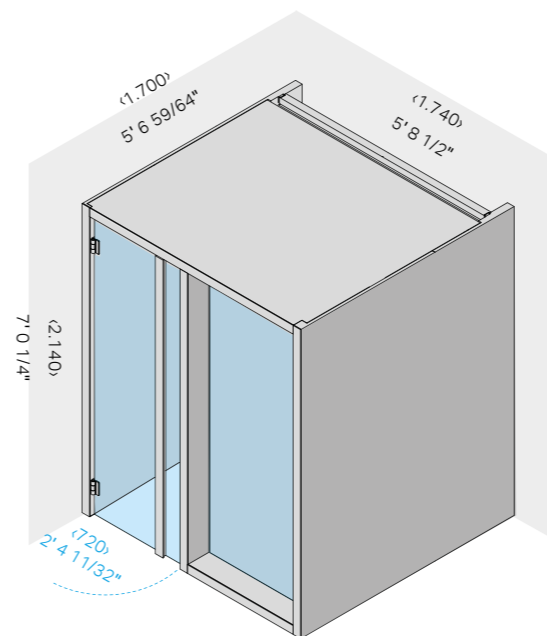

Yoku H Glass

3-4

DIMENSIONS

cm 174 x 170 x 214 h
5' 8 1/2" x 5' 6 59/64" x 7' 0 1/4" h

ABSORBED POWER

4,5 kW hammam 208Vac 1Ph 60Hz
4,5 kW hammam 240Vac 1Ph 60Hz

VERSIONES DISPONIBLES

- > Exterior in heat-treated aspen wood with Hammam in Calacatta Gold Extra grès porcelain
- > Exterior in heat-treated wood with Hammam in Fior di Bosco Tortora grès porcelain
- > Exterior in Canaletto walnut with Hammam in Calacatta Gold Extra or Fior di Bosco Tortora grès porcelain

MATERIALES

Hammam inside and fittings: Grès porcelain
Outside walls on view: wood
Doors: 8 mm clear tempered glass with polished aluminum finish hinges

FEATURES/COMPONENTS

Hammam includes:

- > Nuvola Smart Power steam generator installed outside
- > Lighting with led white light, 3.000 K
- > Benches clad in grès porcelain
- > Brushed aluminium hinges and finish
- > Touch control panel
- > Outer shelves in pickled steel
- > Single handle mixer with a 2-way diverter
- > Hand-held shower head with flexible tube
- > Shower head 11 13/16" diameter