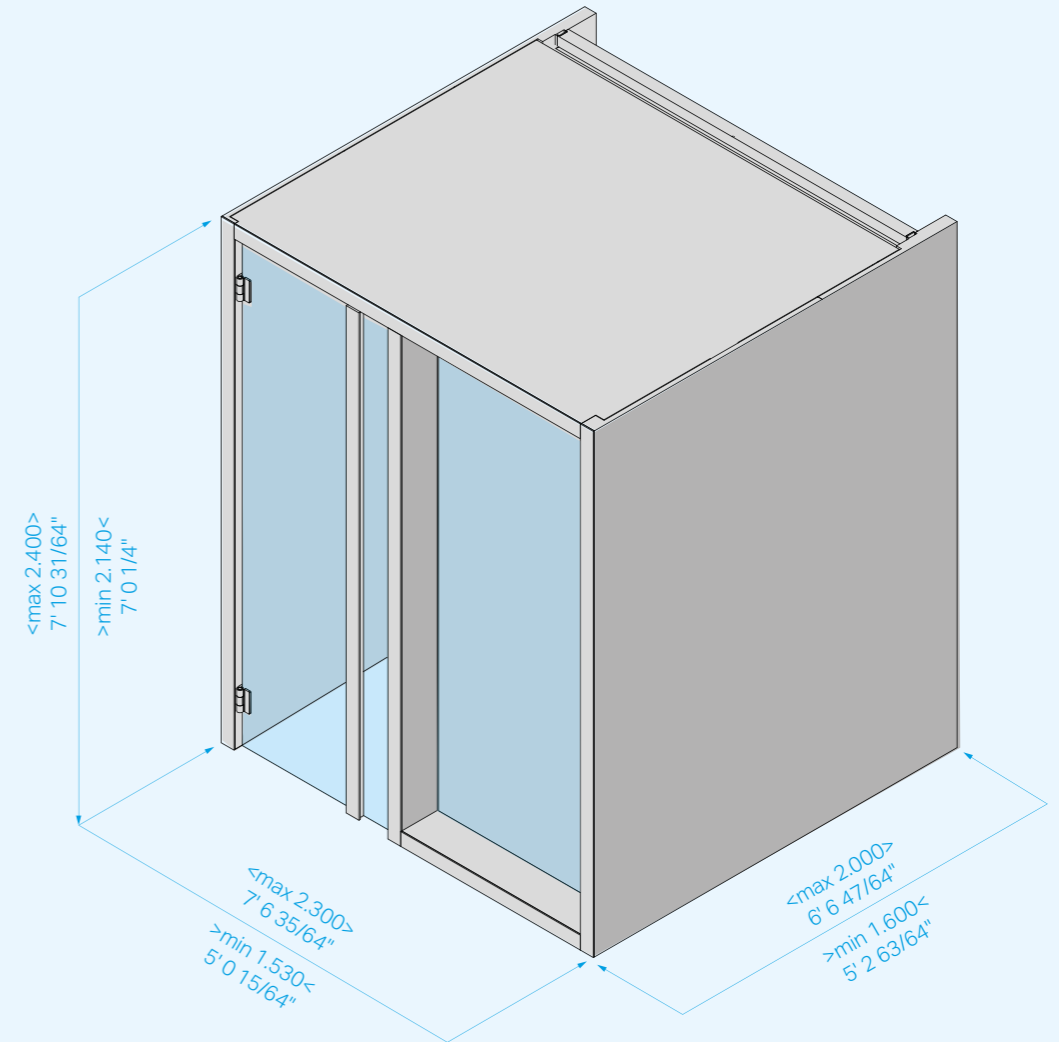

(DIMENSIONS IN FEET)