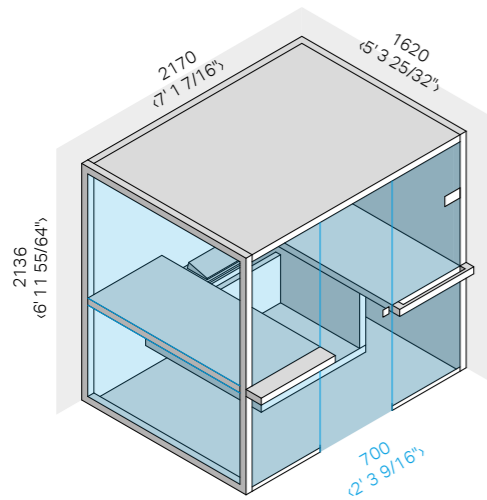

Consists of:
- 2 veneer panels,
3 15/16" x 7' 2 39/64" h thick
- 4 hemlock strips
1 3/16" x 1 3/16" x 7' 2 39/64" L

Cod: TM 00 00 0673 \$ 560.00

Air 80 CORNER

3-4

DIMENSIONS

cm 217 x 162 x 213 h
7' 1 7/16" x 5' 3 25/32" x 6' 11 55/64" h