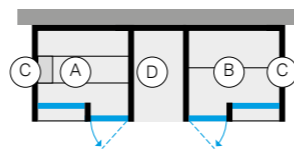

YOKU SPA DOOR - PENINSULA

INTERIOR SAUNA (A)		INTERIOR HAMMAM (B)	
OUTSIDE WALLS ON VIEW (C)		INTERIOR SHOWER (D)	
Heat-treated aspen wood	Calacatta Gold Extra	YK 80 11 0004	$ 92,035.00
Dark heat-treated wood	Fior di Bosco Tortora	YK 80 22 0004	$ 94,410.00
Canaletto walnut	Calacatta Gold Extra	YK 80 31 0004	$ 101,695.00
	Fior di Bosco Tortora	YK 80 32 0004	$ 101,695.00