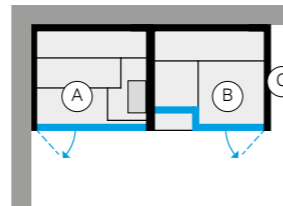

BODYLOVE SH FRONT - RIGHT-HAND CORNER

	INTERIOR SAUNA (A)	INTERIOR HAMMAM (B)	OUTSIDE WALLS ON VIEW (C)	
Hemlock	Champagne grès	Smooth Canadian hemlock	BU 40 11 0002	$ 97,955.00
		Mirror	BU 40 11 0003	$ 98,920.00
	Smooth glass	Smooth Canadian hemlock	BU 40 13 0002	$ 102,455.00
		Mirror	BU 40 13 0003	$ 103,260.00
	Fluted glass	Smooth Canadian hemlock	BU 40 14 0002	$ 108,085.00
		Mirror	BU 40 14 0003	$ 108,730.00
	Can be covered	Can be covered	BU 40 15 0002	$ 89,430.00

BODYLOVE SH FRONT - LEFT-HAND CORNER

	INTERIOR SAUNA (A)	INTERIOR HAMMAM (B)	OUTSIDE WALLS ON VIEW (C)	
Hemlock	Champagne grès	Champagne grès	BU 40 11 0004	$ 99,560.00
		Mirror	BU 40 11 0005	$ 98,920.00
	Smooth glass	Smooth glass	BU 40 13 0004	$ 106,155.00
		Mirror	BU 40 13 0005	$ 103,260.00
	Fluted glass	Smooth glass	BU 40 14 0004	$ 111,945.00
		Mirror	BU 40 14 0005	$ 108,730.00
	Can be covered	Can be covered	BU 40 15 0003	$ 89,430.00

BODYLOVE SH FRONT - PENINSULA

	INTERIOR SAUNA (A)	INTERIOR HAMMAM (B)	OUTSIDE WALLS ON VIEW (C)	
Hemlock	Champagne grès	Smooth Canadian heml,+Champ. grès	BU 40 11 0006	$ 100,365.00
		Mirror	BU 40 11 0007	$ 100,525.00
	Smooth glass	Smooth Canadian heml,+Smooth glass	BU 40 13 0006	$ 107,120.00
		Mirror	BU 40 13 0007	$ 104,870.00
	Fluted glass	Smooth Canadian hem,+Smooth glass	BU 40 14 0006	$ 112,590.00
		Mirror	BU 40 14 0007	$ 110,340.00
Can be covered	Can be covered	BU 40 15 0004	$ 89,430.00	

Technical card download