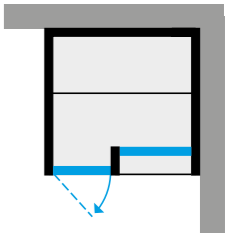

YOKU H GLASS - RIGHT-HAND CORNER

OUTSIDE WALLS ON VIEW		INTERIOR HAMMAM	
Heat-treated aspen wood	Calacatta Gold Extra	YU 50 11 0002	$ 48,540.00
Dark heat-treated wood	Fior di Bosco Tortora	YU 50 22 0002	$ 49,885.00
Canaletto walnut	Calacatta Gold Extra	YU 50 31 0002	$ 53,920.00
	Fior di Bosco Tortora	YU 50 32 0002	$ 53,920.00