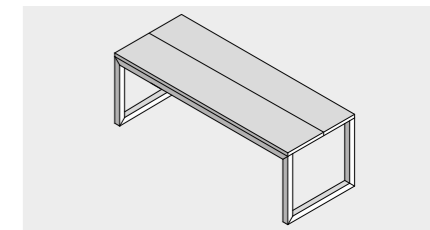

Mid footrest bench

Dimensions: 3' 5 47/64" x 1' 4 9/64" x 11 13/16"
Benches: 3,5 mm laminated gres porcelain fitted to 15mm toughened glass

Bench	$ 2,540.00
Soft Sand	PS 10 01 0104
White Cloud	PS 10 02 0204
Stone	PS 10 03 0304