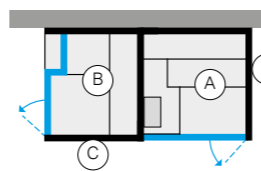

BODYLOVE SH SIDE - LEFT-HAND CORNER

	INTERIOR SAUNA (A)	INTERIOR HAMMAM (B)	OUTSIDE WALLS ON VIEW (C)	
			Smooth Dark Heat-treated w, BU 45 21 0004	$ 110,340.00
Dark Heat-treated wood	Champagne grès		Champagne grès BU 45 21 0005	$ 110,500.00
			Mirror BU 45 21 0006	$ 109,855.00
			Smooth Dark Heat-treated w, BU 45 23 0004	$ 114,840.00
	Smooth glass		Smooth glass BU 45 23 0005	$ 117,255.00
			Mirror BU 45 23 0006	$ 114,200.00
	Fluted glass		Smooth Dark Heat-treated w, BU 45 24 0004	$ 118,060.00
		Smooth glass BU 45 24 0005	$ 120,630.00	
		Mirror BU 45 24 0006	$ 117,575.00	
	Can be covered	Can be covered	BU 45 25 0002	$ 99,400.00

BODYLOVE SH SIDE - PENINSULA

	INTERIOR SAUNA (A)	INTERIOR HAMMAM (B)	OUTSIDE WALLS ON VIEW (C)	
			Smooth Dark Heat-treated w, BU 45 21 0007	$ 112,590.00
Dark Heat-treated wood	Champagne grès		Champagne grès BU 45 21 0008	$ 112,910.00
			Mirror BU 45 21 0009	$ 111,465.00
			Smooth Dark Heat-treated w, BU 45 23 0007	$ 117,095.00
	Smooth glass		Smooth glass BU 45 23 0008	$ 121,920.00
			Mirror BU 45 23 0009	$ 115,970.00
	Fluted glass		Smooth Dark Heat-treated w, BU 45 24 0007	$ 120,310.00
		Smooth glass BU 45 24 0008	$ 125,135.00	
		Mirror BU 45 24 0009	$ 119,185.00	
	Can be covered	Can be covered	BU 45 25 0003	$ 99,400.00

Technical card download