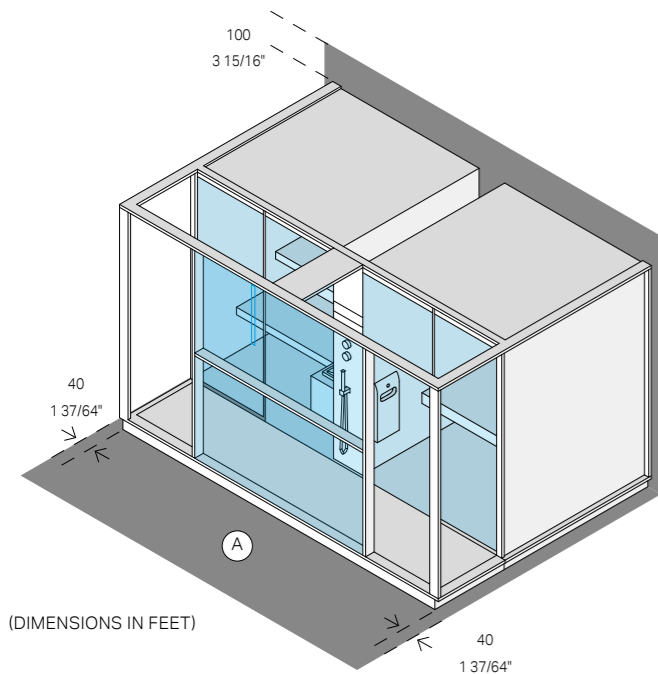

Technical information

More information: www.effe.it

A Space required around the product for easy assembly. If a smaller area is available, please contact the manufacturer

The LOGICA SPA must be installed directly on the floor and against finished walls.