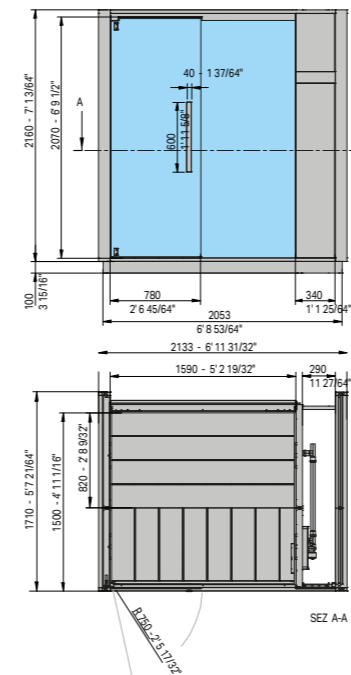

One H

Talocci Design

One H

3-4

DIMENSIONS

cm 214 x 171 x 226 h
7' 1/4" x 5' 7 21/64" x 7' 4 31/32" h

ABSORBED POWER

4,5 kW max
208Vac 1Ph 60Hz - 240Vac 1 Ph 60Hz

HAMMAM MATERIALS

Inside and fittings: 1 1/2" laminated gres porcelain
Doors in 5/16" tempered glass
Platform: 1 1/2" laminated gres porcelain fitted to 19/32" tempered glass

FEATURES/COMPONENTS

Hamмам includes:

- > Aquasteam 45
- > Benches: 1 1/2" laminated gres porcelain fitted to 19/32" tempered glass
- > Lighting system with LED RGB colour therapy 5 fixed colours and 4 dynamic cycles and white light
- > Single handle mixer with a 2-way diverter
- > Hand-held shower head with flexible tube
- > Shower head 11 13/13" diameter

Technical information

More information: www.effe.it

(DIMENSIONS IN FEET)

The ONE H must be installed directly on the floor and against finished walls.

All work must be carried out by qualified personnel or by one of our After Sales Service, based on local and international standards CEI 64.8 (IEC 364 - 1). Make sure that the electric and plumbing connections have been correctly set up (water line with closing gate valve, outlet siPhon, power line with suitable magnetothermal residual current device, etc.) according to the related technical specifications. Connect all piping in such a way that it may be disconnected (in the event of removal of the system for maintenance).

All EFFEGIBI products are built and tested in compliance with American and Canadian standards to guarantee maximum user safety.

Water outlet:

arrange a Ø 1 31/32" tube as lower as possible.

Cold water inlet:

arrange a 1/2" female connection, 3 15/16" above the floor.

Sheaths Ø 63/64" for the electric supply:

prepare a power cable of appropriate size, to come 9' 10 7/64" clear of the floor.