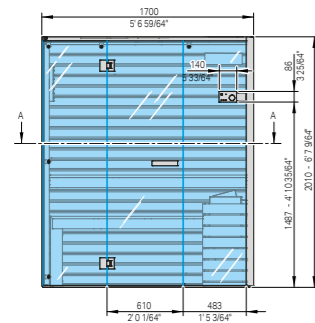

DIMENSIONS

cm 170 x 130 x 201 h
5' 6 59/64" x 4' 3 3/16" x 6' 7 9/64" h

FINNISH SAUNA ABSORBED POWER

4,5 kW max - 208Vac 3Ph 60Hz - 240Vac 1 Ph 60Hz

MATERIALS

Outside: Canadian hemlock / Heat-Treated Aspen
Inside: Canadian hemlock / Heat-Treated Aspen
Fittings: Canadian hemlock / Heat-Treated Aspen
3/8" clear tempered glass

FEATURES/COMPONENTS

- > Wall lighting with led white light, 3.000 K
- > Heater with stones
- > Control panel with brushed steel finish
- > Brushed aluminium hinges and finish
- > Automatic energy-saving function
- > Electrical system with protected cable ducts
- > Benches
- > Protective grille for heater
- > Wooden bucket and ladle
- > Hourglass

SKY CORNER 45 RIGHT-HAND CORNER

208Vac 3Ph 60Hz	Canadian Hemlock	Cod: SK 55 40 0022	$ 25.245.00
240Vac 1Ph 60Hz	Canadian Hemlock	Cod: SU 55 40 0022	$ 25.245.00
208Vac 3Ph 60Hz	Heat-Treated Aspen	Cod: SK 55 41 0022	$ 27.335.00
240Vac 1Ph 60Hz	Heat-Treated Aspen	Cod: SU 55 41 0022	$ 27.335.00

SKY CORNER 45 LEFT-HAND CORNER

208Vac 3Ph 60Hz	Canadian Hemlock	Cod: SK 55 40 0023	$ 25.245.00
240Vac 1Ph 60Hz	Canadian Hemlock	Cod: SU 55 40 0023	$ 25.245.00
208Vac 3Ph 60Hz	Heat-Treated Aspen	Cod: SK 55 41 0023	$ 27.335.00
240Vac 1Ph 60Hz	Heat-Treated Aspen	Cod: SU 55 41 0023	$ 27.335.00

* With lower room heights the roof is assembled from the inside:
8% INCREASE ON THE LIST PRICE