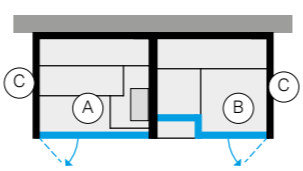

BODYLOVE SH FRONT - RIGHT-HAND CORNER

INTERIOR SAUNA (A)	INTERIOR HAMMAM (B)	OUTSIDE WALLS ON VIEW (C)		
	Champagne grès	Smooth Dark Heat Treated Wood	BU 40 21 0002	$ 104,870.00
		Mirror	BU 40 21 0003	$ 104,385.00
Dark Heat-treated wood	Smooth glass	Smooth Dark Heat Treated Wood	BU 40 23 0002	$ 110,340.00
		Mirror	BU 40 23 0003	$ 109,855.00
	Fluted glass	Smooth Dark Heat Treated Wood	BU 40 24 0002	$ 115,970.00
		Mirror	BU 40 24 0003	$ 115,325.00
	Can be covered	Can be covered	BU 40 25 0002	$ 93,770.00

BODYLOVE SH FRONT - LEFT-HAND CORNER

INTERIOR SAUNA (A)	INTERIOR HAMMAM (B)	OUTSIDE WALLS ON VIEW (C)		
	Champagne grès	Champagne grès	BU 40 21 0004	$ 105,030.00
		Mirror	BU 40 21 0005	$ 104,385.00
Dark Heat-treated wood	Smooth glass	Smooth glass	BU 40 23 0004	$ 112,910.00
		Mirror	BU 40 23 0005	$ 109,855.00
	Fluted glass	Smooth glass	BU 40 24 0004	$ 118,380.00
		Mirror	BU 40 24 0005	$ 115,325.00
	Can be covered	Can be covered	BU 40 25 0003	$ 93,770.00

BODYLOVE SH FRONT - PENINSULA

INTERIOR SAUNA (A)	INTERIOR HAMMAM (B)	OUTSIDE WALLS ON VIEW (C)		
	Champagne grès	Smooth Dark H,T,Wood+Champ, grès	BU 40 21 0006	$ 107,280.00
		Mirror	BU 40 21 0007	$ 106,155.00
Dark Heat-treated wood	Smooth glass	Smooth Dark H,T,Wood+Champ, glass	BU 40 23 0006	$ 115,000.00
		Mirror	BU 40 23 0007	$ 111,465.00
	Fluted glass	Smooth Dark H,T,Wood+Champ, glass	BU 40 24 0006	$ 120,630.00
		Mirror	BU 40 24 0007	$ 117,095.00
	Can be covered	Can be covered	BU 40 25 0004	$ 93,770.00

Technical card download