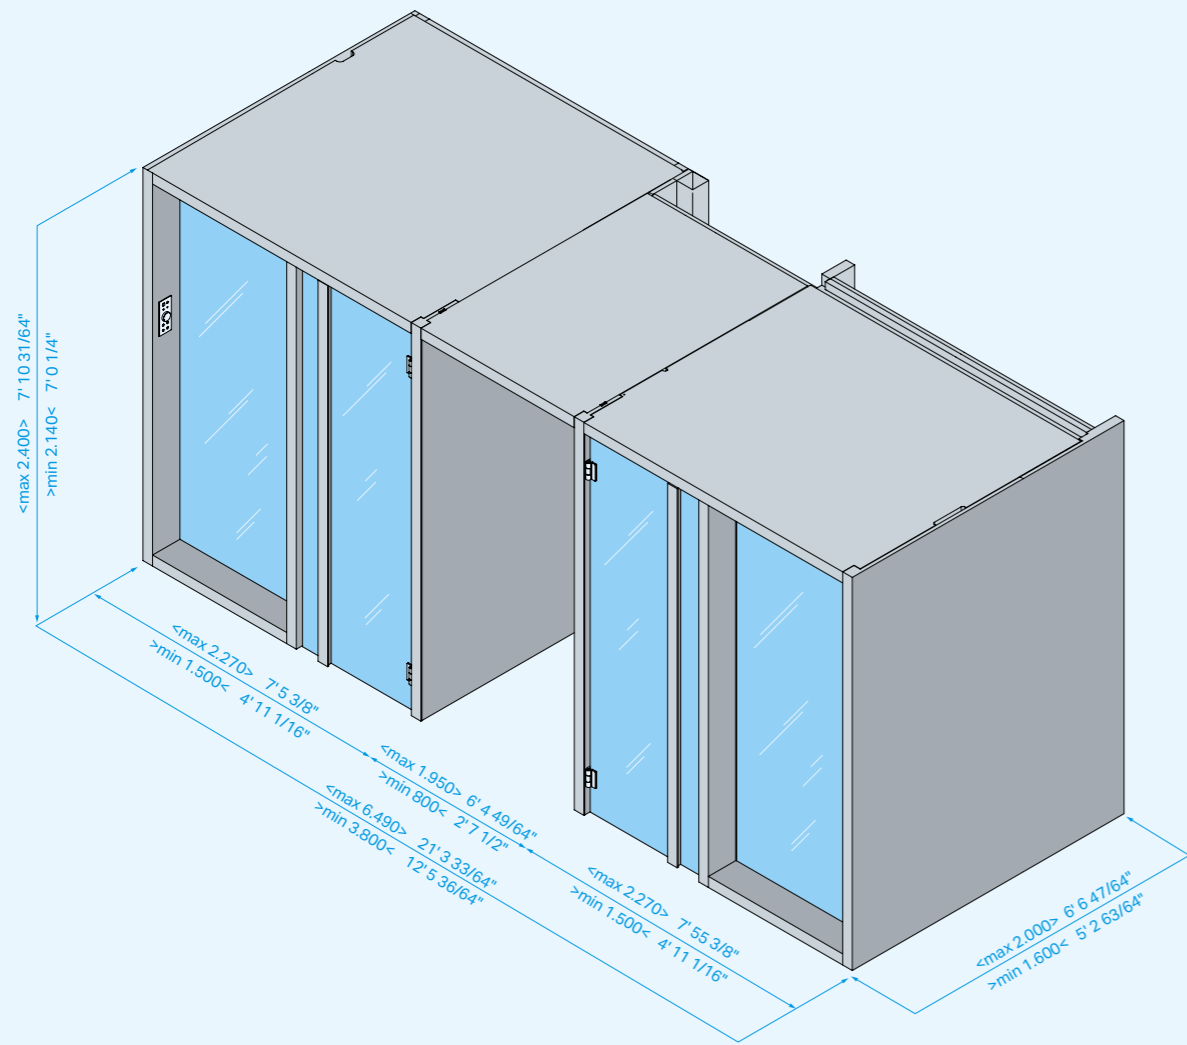

CUSTOM MADE

Effe make it possible to personalise every Yoku Spa Door and Yoku Spa Glass models
For Yoku Spa Shelf model please contact Effe customer service

20% INCREASE ON LIST PRICE

For more information about consumption of the customised versions or measurements other than those indicated in the diagrams below, please contact Effe customer service: ph. 917-671-0300 - contact@perfectwellnessgroup.com

(DIMENSIONS IN FEET)