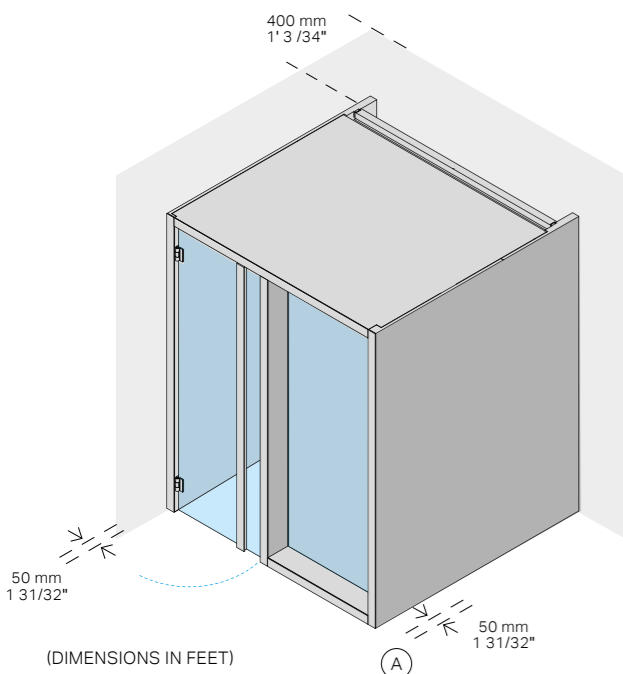

Technical information

More information: www.effe.it

(DIMENSIONS IN FEET)

(A)

Space required around the product for easy assembly. If a smaller area is available, please contact the manufacturer.

The YOKU H must be installed directly on the floor and against finished walls.

All work must be carried out by qualified personnel or by one of our After Sales Service, based on local and international standards CEI 64.8 (IEC 364 - 1). Make sure that the electric and plumbing connections have been correctly set up (water line with closing gate valve, outlet siphon, power line with suitable magnetothermal residual current device, etc.) according to the related technical specifications. Connect all piping in such a way that it may be disconnected (in the event of removal of the system for maintenance).

For the position of the external steam generator, please see the suggestions on the pre-installation instructions.

All Effe products are built and tested in compliance with American and Canadian standards to guarantee maximum user safety.