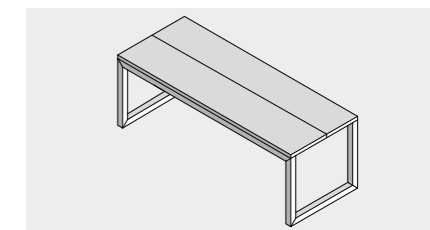

Mid footrest bench

Dimensions: 2' 3 61/64" x 1' 4 9/64" x 11 13/16"
Benches: 3.5 mm laminated gres porcelain fitted to 15mm toughened glass

Bench $ 2,245.00

Soft Sand	PS 10 01 0102
White Cloud	PS 10 02 0202
Stone	PS 10 03 0302