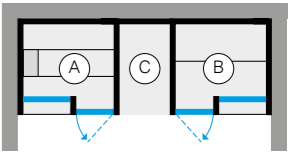

YOKU SPA GLASS - NICHE

INTERIOR SAUNA (A)		INTERIOR HAMMAM (B)	
OUTSIDE WALLS ON VIEW (C)		INTERIOR SHOWER (D)	
Heat-treated aspen wood	Calacatta Gold Extra	YK 90 11 0001	$ 89,815.00
Dark heat-treated wood	Fior di Bosco Tortora	YK 90 22 0001	$ 92,350.00
Canaletto walnut	Calacatta Gold Extra	YK 90 31 0001	$ 99,160.00
	Fior di Bosco Tortora	YK 90 32 0001	$ 99,160.00