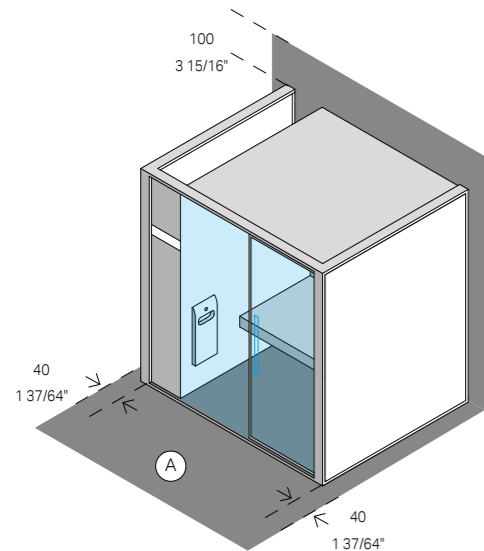

Technical information

More information: www.effe.it

(DIMENSIONS IN FEET)

The ONE H FILO must be installed directly on the floor and against finished walls.

All work must be carried out by qualified personnel or by one of our After Sales Service, based on local and international standards CEI 64.8 (IEC 364 - 1). Make sure that the electric and plumbing connections have been correctly set up (water line with closing gate valve, outlet siphon, power line with suitable magnetothermal residual current device, etc.) according to the related technical specifications. Connect all piping in such a way that it may be disconnected (in the event of removal of the system for maintenance).

All Effe products are built and tested in compliance with American and Canadian standards to guarantee maximum user safety.