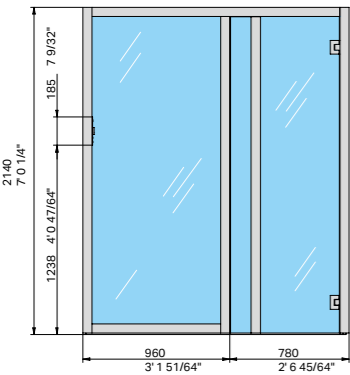

Yoku S Glass 45

3-4

DIMENSIONS

cm 174 x 132 x 214 h
5' 8 1/2" x 4' 3 3/16" x 7' 0 1/4" h

FINNISH SAUNA ABSORBED POWER

4,5 kW max - 208Vac 3Ph 60Hz - 240Vac 1 Ph 60Hz

MATERIALS

Outside/Inside/Fittings:
Heat-treated aspen wood, Dark heat-treated wood, Canaletto walnut
5/16" clear tempered glass

FEATURES/COMPONENTS

- > Lighting with led white light, 3.000 K
- > Heater with stones
- > Control panel with brushed steel finish
- > Automatic energy-saving function
- > Electrical system with protected cable ducts
- > Benches
- > Protective grille for heater
- > Wooden bucket and ladle
- > Hourglass

YOKU S GLASS 45 RIGHT DOOR

208Vac 3Ph 60Hz	Heat-Treated Aspen	Cod: SK 70 30 0021	$ 31,675.00
240Vac 1Ph 60Hz	Heat-Treated Aspen	Cod: SU 70 30 0021	$ 31,675.00
208Vac 3Ph 60Hz	Dark Heat-Treated Wood	Cod: SK 70 30 0023	$ 33,980.00
240Vac 1Ph 60Hz	Dark Heat-Treated Wood	Cod: SU 70 30 0023	$ 33,980.00
208Vac 3Ph 60Hz	Canaletto Walnut	Cod: SK 70 30 0019	$ 42,745.00
240Vac 1Ph 60Hz	Canaletto Walnut	Cod: SU 70 30 0019	$ 42,745.00

YOKU S GLASS 45 LEFT DOOR

208Vac 3Ph 60Hz	Heat-Treated Aspen	Cod: SK 70 30 0022	$ 31,675.00
240Vac 1Ph 60Hz	Heat-Treated Aspen	Cod: SU 70 30 0022	$ 31,675.00
208Vac 3Ph 60Hz	Dark Heat-Treated Wood	Cod: SK 70 30 0024	$ 33,980.00
240Vac 1Ph 60Hz	Dark Heat-Treated Wood	Cod: SU 70 30 0024	$ 33,980.00
208Vac 3Ph 60Hz	Canaletto Walnut	Cod: SK 70 30 0020	$ 42,745.00
240Vac 1Ph 60Hz	Canaletto Walnut	Cod: SU 70 30 0020	$ 42,745.00

* With lower room heights the roof is assembled from the inside:
8% INCREASE ON THE LIST PRICE