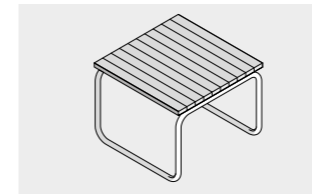

Hammam footrest
Dimensions: cm 45 x 45 x 35 h
1'5 23/32" x 1'5 23/32" x 1'1 25/32" h
Materials: Teak, steel

Cod: HA 65 10 0025 $ 1,640.00