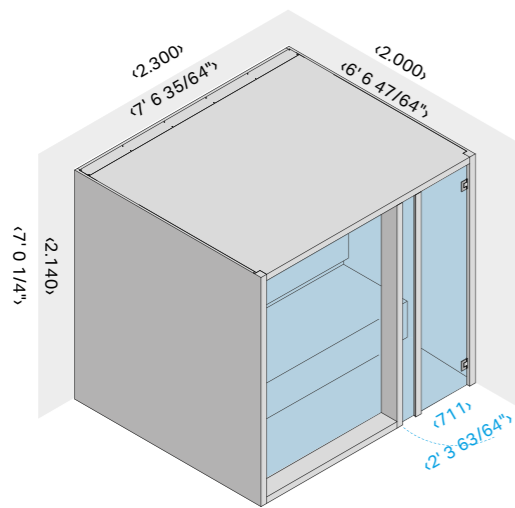

Yoku S Glass 105

5-6

DIMENSIONS

cm 230 x 200 x 214 h
7' 6 35/64" x 6' 6 47/64" x 7' 0 1/4" h

FINNISH SAUNA ABSORBED POWER

10,5 kW max - 208Vac 3Ph 60Hz - 240Vac 1 Ph 60Hz

MATERIALS

Outside/Inside/Fittings:
Heat-treated aspen wood, Dark heat-treated wood,
Canaletto walnut
5/16" clear tempered glass