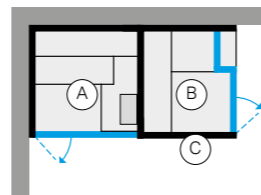

BODYLOVE SH SIDE - LEFT-HAND CORNER

	INTERIOR SAUNA (A)	INTERIOR HAMMAM (B)	OUTSIDE WALLS ON VIEW (C)		
Hemlock		Smooth Canadian hemlock	BK 45 11 0004	$ 101,330.00	
	Champagne grès	Champagne grès	BK 45 11 0005	$ 102,780.00	
		Mirror	BK 45 11 0006	$ 102,135.00	
			Smooth Canadian hemlock	BK 45 13 0004	$ 106,800.00
	Smooth glass	Smooth glass	BK 45 13 0005	$ 110,660.00	
		Mirror	BK 45 13 0006	$ 107,765.00	
			Smooth Canadian hemlock	BK 45 14 0004	$ 110,175.00
	Fluted glass	Smooth glass	BK 45 14 0005	$ 113,875.00	
		Mirror	BK 45 14 0006	$ 110,980.00	
		Can be covered	Can be covered	BK 45 15 0002	$ 92,805.00

BODYLOVE SH SIDE - PENINSULA

	INTERIOR SAUNA (A)	INTERIOR HAMMAM (B)	OUTSIDE WALLS ON VIEW (C)		
Hemlock		Smooth Canadian hemlock	BK 45 11 0007	$ 102,295.00	
	Champagne grès	Champagne grès	BK 45 11 0008	$ 105,030.00	
		Mirror	BK 45 11 0009	$ 103,745.00	
			Smooth Canadian hemlock	BK 45 13 0007	$ 107,765.00
	Smooth glass	Smooth glass	BK 45 13 0008	$ 115,165.00	
		Mirror	BK 45 13 0009	$ 109,375.00	
			Smooth Canadian hemlock	BK 45 14 0007	$ 110,980.00
	Fluted glass	Smooth glass	BK 45 14 0008	$ 118,540.00	
		Mirror	BK 45 14 0009	$ 112,590.00	
		Can be covered	Can be covered	BK 45 15 0003	$ 92,805.00

Technical card download