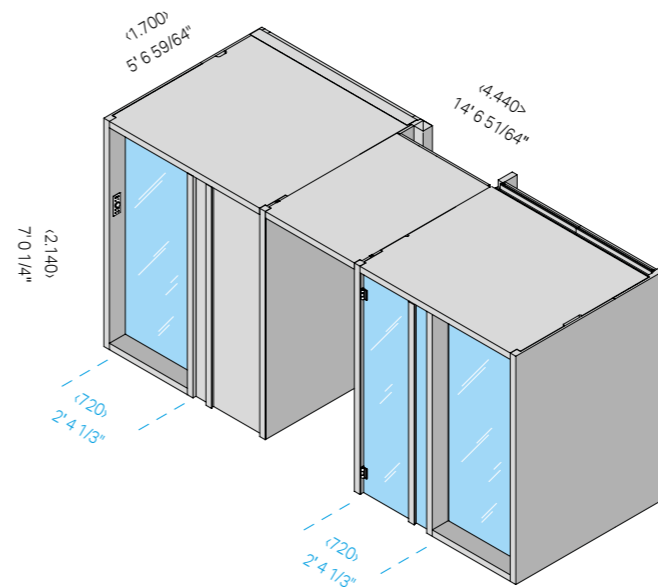

Yoku Spa Door

3-4

DIMENSIONS

cm 444 x 170 x 214 h
14' 6 51/64" x 5' 6 59/64" x 7' 0 1/4" h

ABSORBED POWER

10,5 kW max (6,0 kW sauna + 4,5 kW hammam)
208Vac 1Ph 60Hz - 240Vac 1Ph 60Hz

VERSIONES DISPONIBLES

- > Sauna in heat-treated aspen wood with Hammam in Calacatta Gold Extra grès porcelain
- > Sauna in heat-treated wood with Hammam in Fior di Bosco Tortora grès porcelain
- > Sauna in Canaletto walnut with Hammam in Calacatta Gold Extra or Fior di Bosco Tortora grès porcelain

MATERIALES

Sauna inside and fittings: wood
Hammam inside and fittings: Grès porcelain
Outside walls on view: wood
Doors: 8 mm clear tempered glass with polished aluminum finish hinges

FEATURES/COMPONENTS

Sauna includes:

- > Lighting with led white light, 3.000 K
- > Heater with stones
- > Control panel with brushed steel finish
- > Automatic energy-saving function
- > Electrical system with protected cable ducts
- > Wooden benches
- > Protective grille for heater
- > Wooden bucket and ladle
- > Hourglass

Hammam includes:

- > Nuvola Smart Power steam generator installed outside
- > Lighting with led white light, 3.000 K
- > Benches clad in grès porcelain
- > Touch control panel
- > Single control mixer tap with flexible hose and hand held shower head

Shower includes:

- > Single handle mixer with a 2-way diverter
- > Hand-held shower head with flexible tube
- > Shower head 30 cm diameter