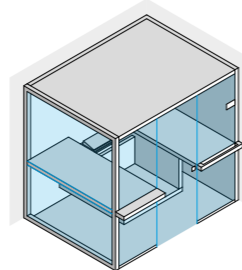

Air 80 CORNER

3-4

DIMENSIONS

cm 217 x 162 x 213 h
7' 1 7/16" x 5' 3 25/32" x 6' 11 55/64" h

FINNISH SAUNA ABSORBED POWER

8 kW max - 208Vac 3Ph 60Hz - 240Vac 1 Ph 60Hz

MATERIALS

Outside: Natural aspen wood
Inside: Natural aspen wood
Fittings: Natural aspen wood
3/8" clear tempered glass

FEATURES/COMPONENTS

- > Wall lighting with led white light
- > Heater with stones
- > Control panel with brushed steel finish
- > Automatic energy-saving function
- > Electrical system with protected cable ducts
- > Side glass panel
- > Benches
- > Protective grille for heater
- > Wooden bucket and ladle
- > Hourglass

AIR 80 CORNER RIGHT-HAND CORNER

208Vac 3Ph 60Hz	Natural Aspen Wood	Cod: SK 91 80 0001	$ 29,675.00
240Vac 1Ph 60Hz	Natural Aspen Wood	Cod: SU 91 80 0001	$ 29,675.00
208Vac 3Ph 60Hz	Heat-Treated Aspen Wood	Cod: SK 91 80 0003	$ 31,060.00
240Vac 1Ph 60Hz	Heat-Treated Aspen Wood	Cod: SU 91 80 0003	$ 31,060.00

AIR 80 CORNER LEFT-HAND CORNER

208Vac 3Ph 60Hz	Natural Aspen Wood	Cod: SK 91 80 0002	$ 29,675.00
240Vac 1Ph 60Hz	Natural Aspen Wood	Cod: SU 91 80 0002	$ 29,675.00
208Vac 3Ph 60Hz	Heat-Treated Aspen Wood	Cod: SK 91 80 0004	$ 31,060.00
240Vac 1Ph 60Hz	Heat-Treated Aspen Wood	Cod: SU 91 80 0004	$ 31,060.00

Options

Colour therapy led RGB

The LED RGB lighting replaces the standard white light, 3.000 K

Cod: ME 50 00 0040 $ 1,750.00

Double Mood Light

LED mood lighting in both spaces, 2.200-2.400 K

Cod: AE 10 00 0066 $ 2,275.00

ECC - Effe Comfort Control

The product can be remotely controlled by downloading the EFFE ECC app onto a smartphone or tablet.

[More information](#)

Cod: ME 21 00 0084 $ 1,035.00

ESS - Effe Sound System

Device with Bluetooth connection for listening to music inside the sauna.

[More information](#)

Cod: AE 10 00 0133 $ 2,100.00

Footrests Air