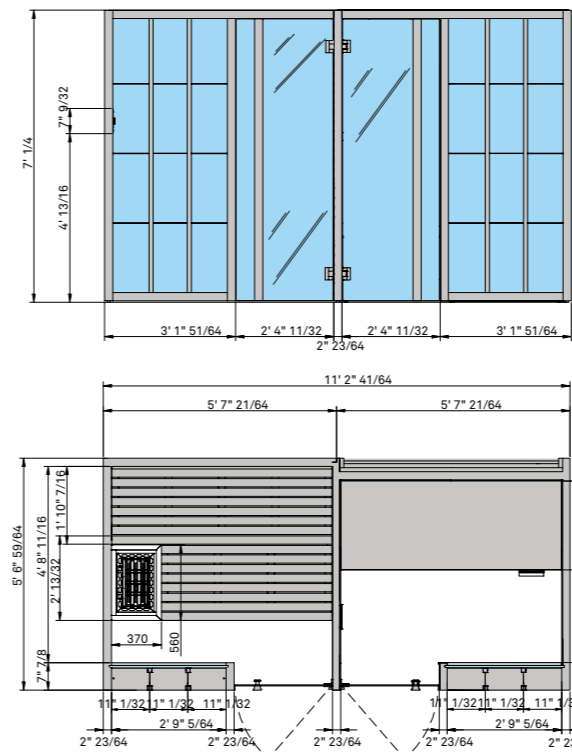

CUSTOM MADE

For Yoku SH Shelf made-to-measure:
see the form on page 165

or contact Perfect Wellness Group:
ph. 917-671-0300
contact@perfectwellnessgroup.com
www.perfectwellnessgroup.com

ECC - Effe Comfort Control

The product can be remotely controlled by downloading the EFFE ECC app onto a smartphone or tablet.
 More information