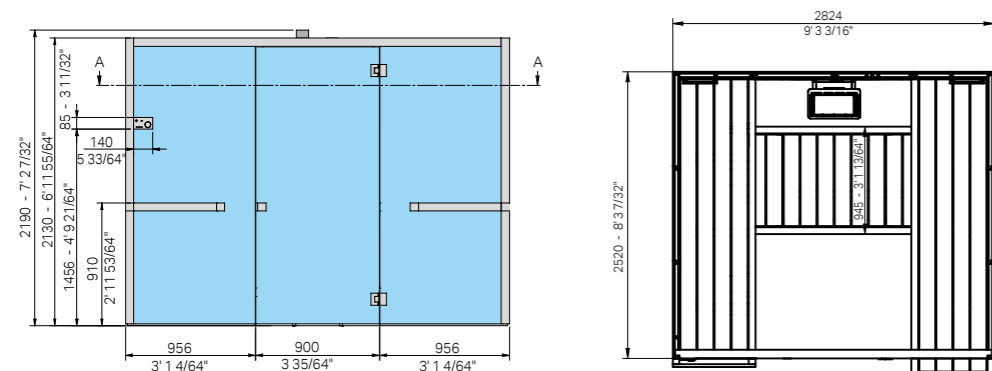

AIR 120

208Vac 3Ph 60Hz	Natural Aspen Wood	Cod: SK 90 12 0001	$ 36,440.00
240Vac 1Ph 60Hz	Natural Aspen Wood	Cod: SU 90 12 0001	$ 36,440.00
208Vac 3Ph 60Hz	Heat-Treated Aspen Wood	Cod: SK 90 12 0002	$ 40,285.00
240Vac 1Ph 60Hz	Heat-Treated Aspen Wood	Cod: SU 90 12 0002	$ 40,285.00

* With lower room heights the roof is assembled from the inside:
8% INCREASE ON THE LIST PRICE