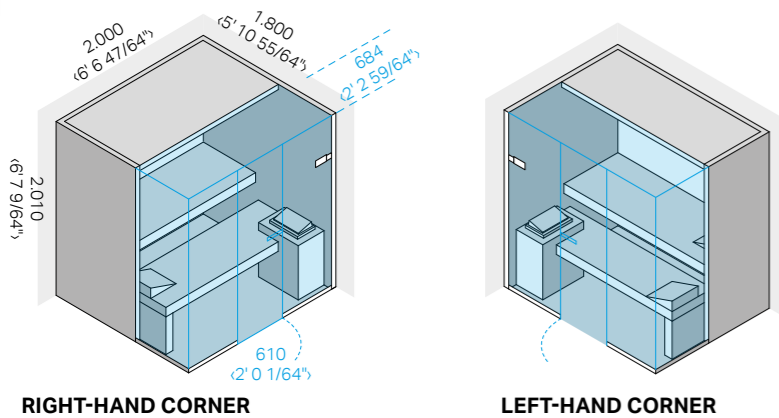

Sky Corner 80

4-5

RIGHT-HAND CORNER

LEFT-HAND CORNER

DIMENSIONS

cm 200 x 180 x 201 h
6' 6 47/64" x 5' 10 55/64" x 6' 7 9/64" h

FINNISH SAUNA ABSORBED POWER

8 kW max - 208Vac 3Ph 60Hz - 240Vac 1 Ph 60Hz