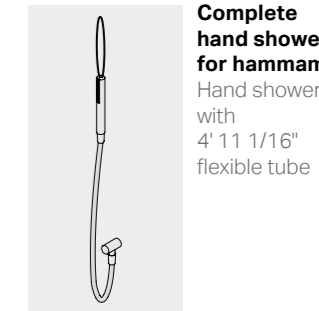

Cod: AS 20 00 0392 \$ 1,895.00

Floor platforms
BodyLove SH Right
Hand corner - niche - peninsula
Materials: Canadian hemlock

Cod: AS 20 00 0413 \$ 1,895.00

Complete hand shower for hammam
Hand shower with 4' 11 1/16" flexible tube