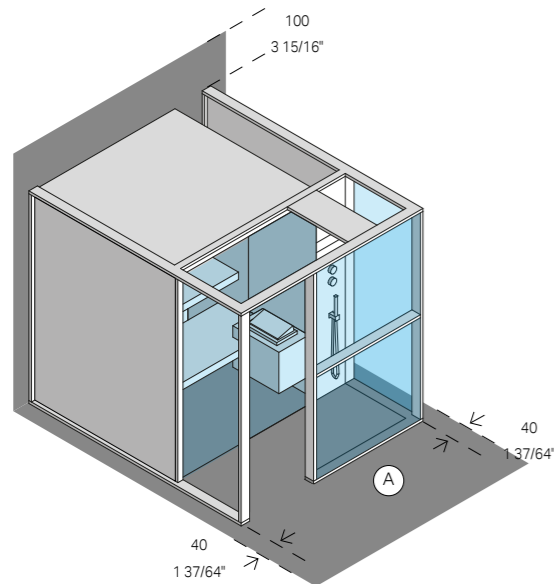

Technical information

More information: www.effe.it

(DIMENSIONS IN FEET)

The LOGICA S FILO must be installed directly on the floor and against finished walls.

All work must be carried out by qualified personnel or by one of our After Sales Service, based on local and international standards CEI 64.8 (IEC 364 - 1). Make sure that the electric and plumbing connections have been correctly set up (water line with closing gate valve, outlet siphon, power line with suitable magnetothermal residual current device, etc.) according to the related technical specifications. Connect all piping in such a way that it may be disconnected (in the event of removal of the system for maintenance).

All Effe products are built and tested in compliance with American and Canadian standards to guarantee maximum user safety.