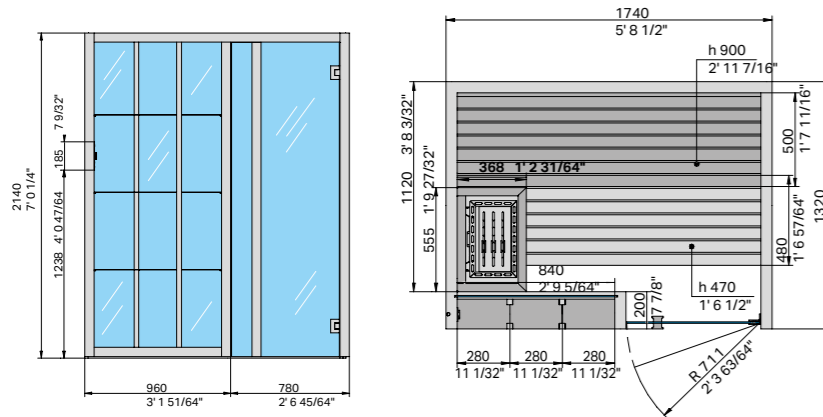

Yoku S Shelf 45

4-5

DIMENSIONS

cm 174 x 132 x 214 h
5' 8 1/2" x 4' 3 3/16" x 7' 0 1/4" h

FINNISH SAUNA ABSORBED POWER

4,5 kW max - 208Vac 3Ph 60Hz - 240Vac 1 Ph 60Hz

MATERIALS

Outside/Inside/Fittings:
Heat-treated aspen wood, Dark heat-treated wood,
Canaletto walnut
5/16" clear tempered glass

FEATURES/COMPONENTS

- > Lighting with led white light, 3.000 K
- > Heater with stones
- > Control panel with brushed steel finish
- > Automatic energy-saving function
- > Electrical system with protected cable ducts
- > Benches
- > Protective grille for heater
- > Wooden bucket and ladle
- > Hourglass
- > Outer shelves in pickled steel

YOKU S SHELF 45 RIGHT DOOR

208Vac 3Ph 60Hz	Heat-Treated Aspen	Cod: SK 70 10 0021	$ 33,980.00
240Vac 1Ph 60Hz	Heat-Treated Aspen	Cod: SU 70 10 0021	$ 33,980.00
208Vac 3Ph 60Hz	Dark Heat-Treated Wood	Cod: SK 70 10 0023	$ 36,595.00
240Vac 1Ph 60Hz	Dark Heat-Treated Wood	Cod: SU 70 10 0023	$ 36,595.00
208Vac 3Ph 60Hz	Canaletto Walnut	Cod: SK 70 10 0019	$ 45,050.00
240Vac 1Ph 60Hz	Canaletto Walnut	Cod: SU 70 10 0019	$ 45,050.00

YOKU S SHELF 45 LEFT DOOR

208Vac 3Ph 60Hz	Heat-Treated Aspen	Cod: SK 70 10 0022	$ 33,980.00
240Vac 1Ph 60Hz	Heat-Treated Aspen	Cod: SU 70 10 0022	$ 33,980.00
208Vac 3Ph 60Hz	Dark Heat-Treated Wood	Cod: SK 70 10 0024	$ 36,595.00
240Vac 1Ph 60Hz	Dark Heat-Treated Wood	Cod: SU 70 10 0024	$ 36,595.00
208Vac 3Ph 60Hz	Canaletto Walnut	Cod: SK 70 10 0020	$ 45,050.00
240Vac 1Ph 60Hz	Canaletto Walnut	Cod: SU 70 10 0020	$ 45,050.00

* With lower room heights the roof is assembled from the inside:
8% INCREASE ON THE LIST PRICE

Options

Colour therapy

The LED RGB lighting replaces the standard white light, 3.000 K
LED mood lighting in both spaces.

Cod: ME 50 00 0043 $ 1,800.00

Double Mood Light

LED mood lighting in both spaces,
2.200-2.400 K

Cod: AE 10 00 0116 $ 2,215.00

ECC - Effe Comfort Control

The product can be remotely controlled by downloading the EFFE ECC app onto a smartphone or tablet.

[more information](#)

Cod: ME 21 00 0084 $ 1,035.00

ESS - Effe Sound System

Device with Bluetooth connection for listening to music inside the sauna.

[More information](#)

Cod: AE 10 00 0133 $ 2,100.00

Headrest / Backrest Yoku

Cod: AS 30 00 0045
Heat-treated aspen wood $ 535.00

Cod: AS 30 00 0046
Dark Heat-treated wood $ 670.00

Cod: AS 30 00 0047
Canaletto walnut $ 770.00

Floor platforms sauna right door

Cod: AS 20 00 0454
Heat-treated aspen wood $ 325.00

Cod: AS 20 00 0456
Dark Heat-treated wood $ 435.00

Cod: AS 20 00 0458
Canaletto walnut $ 615.00

Floor platforms sauna left door

Cod: AS 20 00 0455
Heat-treated aspen wood $ 325.00

Cod: AS 20 00 0457
Dark Heat-treated wood $ 435.00

Cod: AS 20 00 0459
Canaletto walnut $ 615.00

Set of hinges and bronze glass panels

Bronze glass panels and hinges with satin stainless steel and PVD finish, which replace the standard clear glass panels and hinges with a brushed finish.

Cod: SE 93 00 0398 $ 1,485.00

Multifunctional Home-Automation Device