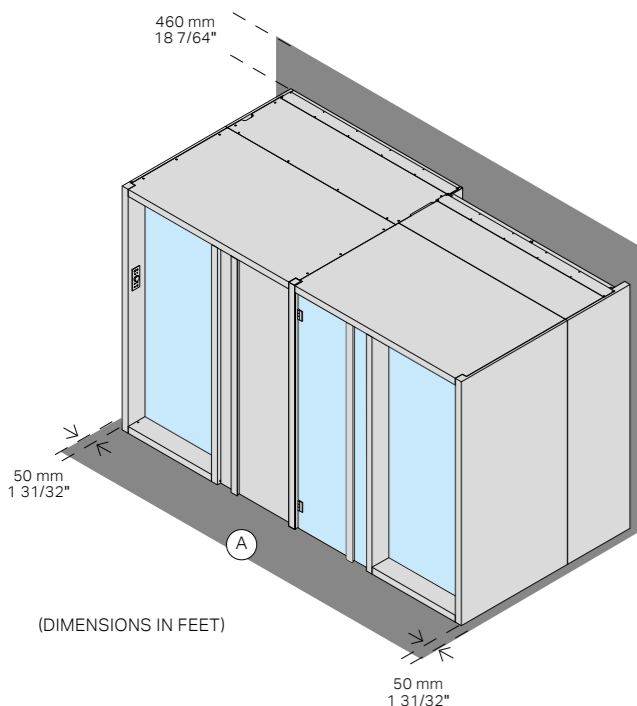

Technical information

More information: www.effe.it

(DIMENSIONS IN FEET)

A

Space required around the product for easy assembly. If a smaller area is available, please contact the manufacturer.

* With lower room heights the roof is assembled from the inside:
8% INCREASE ON THE LIST PRICE

The Yoku SPA must be installed directly on the floor and against finished walls.

All work must be carried out by qualified personnel or by one of our After Sales Service, based on local and international standards CEI 64.8 (IEC 364 - 1). Make sure that the electric and plumbing connections have been correctly set up (water line with closing gate valve, outlet siphon, power line with suitable magnetothermal residual current device, etc.) according to the related technical specifications. Connect all piping in such a way that it may be disconnected (in the event of removal of the system for maintenance).

For the position of the external steam generator, please see the suggestions on the pre-installation instructions.

All Effe products are built and tested in compliance with American and Canadian standards to guarantee maximum user safety.