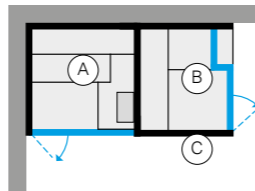

BODYLOVE SH SIDE - LEFT-HAND CORNER

INTERIOR SAUNA (A)		INTERIOR HAMMAM (B)		OUTSIDE WALLS ON VIEW (C)			
		Smooth Dark Heat-treated w,	BK 45 21 0004			$ 110,340.00	
Dark Heat-treated wood	Champagne grès	Champagne grès	BK 45 21 0005			$ 110,500.00	
		Mirror	BK 45 21 0006			$ 109,855.00	
		Smooth Dark Heat-treated w,	BK 45 23 0004			$ 114,840.00	
Dark Heat-treated wood	Smooth glass	Smooth glass	BK 45 23 0005			$ 117,255.00	
		Mirror	BK 45 23 0006			$ 114,200.00	
		Smooth Dark Heat-treated w,	BK 45 24 0004			$ 118,060.00	
Dark Heat-treated wood	Fluted glass	Smooth glass	BK 45 24 0005			$ 120,630.00	
		Mirror	BK 45 24 0006			$ 117,575.00	
		Can be covered	Can be covered	BK 45 25 0002			$ 99,400.00