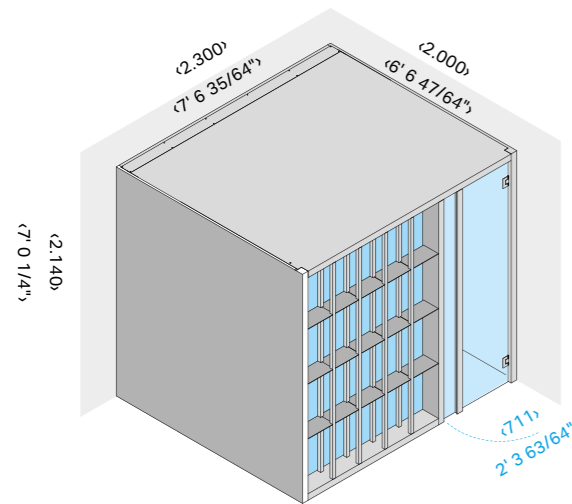

Yoku S Shelf 105

5-6

DIMENSIONS

cm 230 x 200 x 214 h
7' 6 35/64" x 6' 6 47/64" x 7' 0 1/4" h

FINNISH SAUNA ABSORBED POWER

10,5 kW max - 208Vac 3Ph 60Hz - 240Vac 1 Ph 60Hz

MATERIALS

Outside/Inside/Fittings:
Heat-treated aspen wood, Dark heat-treated wood,
Canaletto walnut
5/16" clear tempered glass