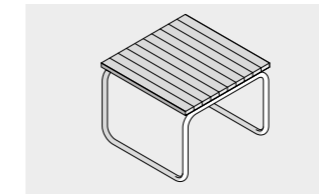

Hammam footrest
Dimensions: cm 45 x 45 x 35 h
1'5 23/32" x 1'5 23/32" x 1'1 25/32" h
Materials: Teak, steel

Cod: HA 65 10 0025 $ 1,640.00