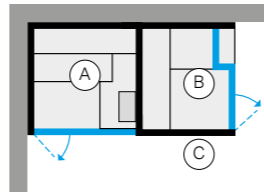

BODYLOVE SH SIDE - LEFT-HAND CORNER

	INTERIOR SAUNA (A)	INTERIOR HAMMAM (B)	OUTSIDE WALLS ON VIEW (C)		
Hemlock		Smooth Canadian hemlock	BU 45 11 0004	$ 101,330.00	
	Champagne grès	Champagne grès	BU 45 11 0005	$ 102,780.00	
		Mirror	BU 45 11 0006	$ 102,135.00	
	Smooth glass	Smooth Canadian hemlock	BU 45 13 0004	$ 106,800.00	
		Smooth glass	BU 45 13 0005	$ 110,660.00	
		Mirror	BU 45 13 0006	$ 107,765.00	
	Fluted glass	Smooth Canadian hemlock	BU 45 14 0004	$ 110,175.00	
		Smooth glass	BU 45 14 0005	$ 113,875.00	
		Mirror	BU 45 14 0006	$ 110,980.00	
	Can be covered	Can be covered	BU 45 15 0002	$ 92,805.00	

BODYLOVE SH SIDE - PENINSULA

	INTERIOR SAUNA (A)	INTERIOR HAMMAM (B)	OUTSIDE WALLS ON VIEW (C)		
Hemlock		Smooth Canadian hemlock	BU 45 11 0007	$ 102,295.00	
	Champagne grès	Champagne grès	BU 45 11 0008	$ 105,030.00	
		Mirror	BU 45 11 0009	$ 103,745.00	
	Smooth glass	Smooth Canadian hemlock	BU 45 13 0007	$ 107,765.00	
		Smooth glass	BU 45 13 0008	$ 115,165.00	
		Mirror	BU 45 13 0009	$ 109,375.00	
	Fluted glass	Smooth Canadian hemlock	BU 45 14 0007	$ 110,980.00	
		Smooth glass	BU 45 14 0008	$ 118,540.00	
		Mirror	BU 45 14 0009	$ 112,590.00	
	Can be covered	Can be covered	BU 45 15 0003	$ 92,805.00	

Technical card download