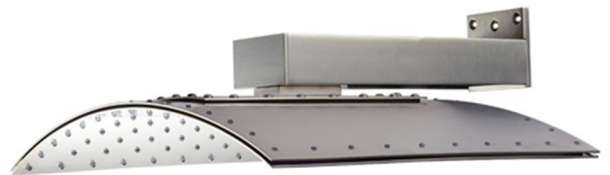

SH-1320S.FR

13" x 20" Ultra-Thin Rectangular Rain Showerhead

SH-1320W

13" x 20" Ultra-Thin Rectangular Rain and Waterfall Showerhead

SH-1509C.FR

15" x 9" Arched Rain Showerhead

SH-2216C.FR

16" x 22" Arched Rain Showerhead

SH-1019R.FR

19" Convex Rain Showerhead

9140.FR

Rough for SH-1320W Showerhead

CalTrim Kitchen — Accessories are available in matching styles for every Kitchen series

9600 CalTrim Complete Air Gap Kit

9600-D Deluxe Air Gap Complete Kit

9601-D Deluxe Cap & Traditional Base Ring Only

9602-D Traditional Base Ring Only for Air Gap

9620

Generic water dispenser

9631

Generic soap dispenser

CalTrim Bath

9488