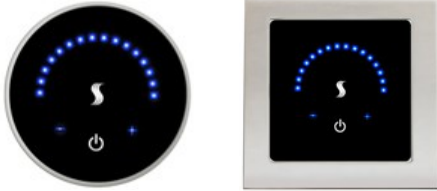

## STEAMVECTION STEAMHEAD

• **Safety, Comfort & Relaxation**- SteamVection delivers **floor-to-ceiling temperature uniformity.**

## THERMASOL CONTROLLERS

**MicroTouch** - Low-profile, in-shower steam-only control with capacitive touch technology & temperature sensor.

- 90-120 in 2-degree increments
- Preset 45-minute timer
- Recalls previous temperature setting
- Contemporary: Round / Wall Mount - Modern: Square / Recessed (*all finishes available*)
- Compatible Products: SteamVection Steamhead

**SignaTouch** - Manage lights, music, steam, precision water pressure & temperature control for in-shower fixtures\* without apps or smart home assistants.

- Two customizable user profiles
- Can be mounted horizontally or vertically
- Contemporary: Wall Mount (*all finishes available*) - Modern: Recessed (*black or white finish only*)
- Compatible Products: HydroVive, Serenity, \*Digital Shower Valve, SteamVection Steamhead