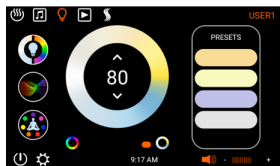

FULL-COLOR SPECTRUM LUMINOUS LEDS WITH PRESET CHROMA-THERAPY CHAKRAS

STATE-OF-THE-ART SPEAKERS DELIVER LOW DISTORTION, NATURAL RESPONSE, AND AMAZING HIGH-FREQUENCY CAPABILITY

RAINHEAD SHOWER DELIVERS A GENTLE FALLING WATER SENSATION

Compatible With These ThermaSol Products

PACKAGES

Total Wellness Packages - Included Products & Options

Controller: 10" – 7" ThermaTouch or 5" SignaTouch
Light, Sound & Rainhead: 18" – 14" HydroVive or Serenity
Digital Shower Valve
SteamVection Steamhead
(Generator Not Included)

Wellness Shower Packages - Included Products & Options

Controller: 10" – 7" ThermaTouch or 5" SignaTouch
Light, Sound & Rainhead: 18" – 14" HydroVive or Serenity
Digital Shower Valve

Wellness Steam Packages - Included Products & Options

Controller: 10" – 7" ThermaTouch or 5" SignaTouch
Light, Sound & Rainhead: 18" – 14" HydroVive or Serenity
SteamVection Steamhead
(Generator Not Included)

Digital Shower Packages - Included Products & Options

Controller: 10" – 7" ThermaTouch or 5" SignaTouch
Digital Shower Valve

Control & Steamhead Kits - Included Products & Options

Controller: MicroTouch (shown)
SignaTouch & ThermaTouch Can Be Used As Steam Only
SteamVection Steamhead
(Generator – Not Included)