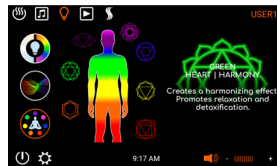

**SignaTouch** - Manage lights, music, steam, precision water pressure & temperature control for in-shower fixtures\* without apps or smart home assistants.

- Two customizable user profiles
- Can be mounted horizontally or vertically
- Contemporary: Wall Mount (*all finishes available*) - Modern: Recessed (*black or white finish only*)
- Compatible Products: HydroVive, Serenity, \*Digital Shower Valve, SteamVection Steamhead

**ThermaTouch** - Manage lights, music, steam, precision water pressure & temperature control for in-shower fixtures\*, app store, tranquility scenes, and voice command assistants

- Two customizable user profiles & guest profile
- Integrated App Store featuring the most popular platforms
- Nine stunning built-in tranquility scenes
- Integrated Bluetooth Connectivity, Connection to the internet via Wi-Fi or Ethernet Cable
- Alexa Compatible
- 7" (*black or white finish only*) - 10" (*all finishes available*)
- Compatible Products: HydroVive, Serenity, \*Digital Shower Valve, & SteamVection Steamhead

## DIGITAL SHOWER VALVE

**The Technology Behind The Wall** - Ultimate Precision Control of Water Pressure & Temperature

- 3 Outlet Shower Valve - 1 function at a time
- 9.25 Gallons Per Minute (GPM) & 45 Pounds Square Inch (PSI)
- Ceramic Flühs Valves, Two 400 Position Stepper Motors, Integrated Diverter & Mixer
- Compatible Products: ThermaTouch, SignaTouch, HydroVive, & Serenity

FULL-COLOR SPECTRUM LUMINOUS LEDS WITH PRESET CHROMA-THERAPY CHAKRAS

STATE-OF-THE-ART SPEAKERS DELIVER LOW DISTORTION, NATURAL RESPONSE, AND AMAZING HIGH-FREQUENCY CAPABILITY

RAINHEAD SHOWER DELIVERS A GENTLE FALLING WATER SENSATION