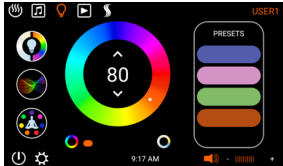

**SignaTouch** - Manage lights, music, steam, precision water pressure & temperature control for in-shower fixtures\* without apps or smart home assistants.

- Two customizable user profiles
- Can be mounted horizontally or vertically
- Contemporary: Wall Mount (*all finishes available*) - Modern: Recessed (*black or white finish only*)
- Compatible Products: HydroVive, Serenity, \*Digital Shower Valve, SteamVection Steamhead

**ThermaTouch** - Manage lights, music, steam, precision water pressure & temperature control for in-shower fixtures\*, app store, tranquility scenes, and voice command assistants

- Two customizable user profiles & guest profile
- Integrated App Store featuring the most popular platforms
- Nine stunning built-in tranquility scenes
- Integrated Bluetooth Connectivity, Connection to the internet via Wi-Fi or Ethernet Cable
- Alexa Compatible
- 7" (*black or white finish only*) - 10" (*all finishes available*)
- Compatible Products: HydroVive, Serenity, \*Digital Shower Valve, & SteamVection Steamhead

## DIGITAL SHOWER VALVE

**The Technology Behind The Wall** - Ultimate Precision Control of Water Pressure & Temperature

- 3 Outlet Shower Valve - 1 function at a time
- 9.25 Gallons Per Minute (GPM) & 45 Pounds Square Inch (PSI)
- Ceramic Flühs Valves, Two 400 Position Stepper Motors, Integrated Diverter & Mixer
- Compatible Products: ThermaTouch, SignaTouch, HydroVive, & Serenity

FULL-COLOR SPECTRUM LUMINOUS LEDS WITH PRESET CHROMA-THERAPY CHAKRAS

STATE-OF-THE-ART SPEAKERS DELIVER LOW DISTORTION, NATURAL RESPONSE, AND AMAZING HIGH-FREQUENCY CAPABILITY

RAINHEAD SHOWER DELIVERS A GENTLE FALLING WATER SENSATION