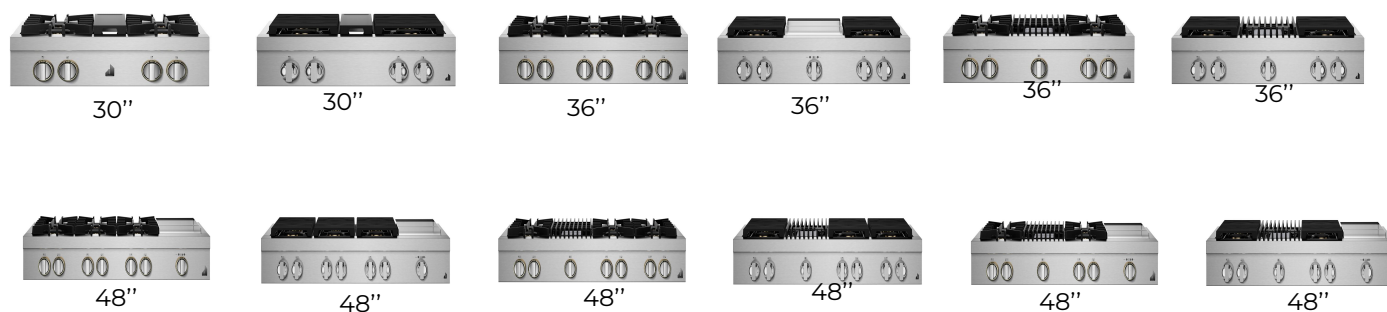

RANGETOP PRICING:

Model #:	RISE/NOIR	Description:	UMRP
30" 4 Burner			
JGCP430HL	RISE	30" RANGETOP, RISE STYLE, 2-20K, 18K, 9K-500 SIMMER	$3,399
JGCP430HM	NOIR	30" RANGETOP, NOIR STYLE, 2-20K, 18K, 9K-500 SIMMER	$3,399
36" 6 Burner			
JGCP436HL	RISE	36" RANGETOP, RISE STYLE, 3-20K, 18K, 9K-500 SIMMER	$3,899
JGCP436HM	NOIR	36" RANGETOP, NOIR STYLE, 3-20K, 18K, 9K-500 SIMMER	$3,899
36" 4 Burner w/ Griddle			
JGCP536HL	RISE	36" RANGETOP, RISE STYLE, GRIDDLE, 2-20K, 18K, 9K-500	$4,199
JGCP536HM	NOIR	36" RANGETOP, NOIR STYLE, GRIDDLE, 2-20K, 18K, 9K-500	$4,199
36" 4 Burner w/ Grill			
JGCP636HL	RISE	36" RANGETOP, RISE STYLE, GRILL, 2-20K, 18K, 9K-500 SIMMER	$4,299
JGCP636HM	NOIR	36" RANGETOP, NOIR STYLE, GRILL, 2-20K, 18K, 9K-500 SIMMER	$4,299
48" 6 Burner w/ Griddle			
JGCP548HL	RISE	48" RANGETOP, RISE STYLE, GRIDDLE, 3-20K, 2-18K, 9K-500	$4,999
JGCP548HM	NOIR	48" RANGETOP, NOIR STYLE, GRIDDLE, 3-20K, 2-18K, 9K-500	$4,999
48" 6 Burner w/ Grill			
JGCP648HL	RISE	48" RANGETOP, RISE STYLE, GRILL, 3-20K, 2-18K, 9K-500	$4,999
JGCP648HM	NOIR	48" RANGETOP, NOIR STYLE, GRILL, 3-20K, 2-18K, 9K-500	$4,999
48" 4 Burner separate Griddle/Grill			
JGCP748HL	RISE	48" RANGETOP, RISE STYLE, GRIDDLE/GRILL, 2-20K, 18K, 9K-500	$5,299
JGCP748HM	NOIR	48" RANGETOP, NOIR STYLE, GRIDDLE/GRILL, 2-20K, 18K, 9K-500	$5,299