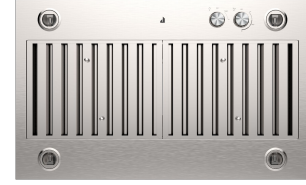

CUSTOM
HOOD LINER
36"