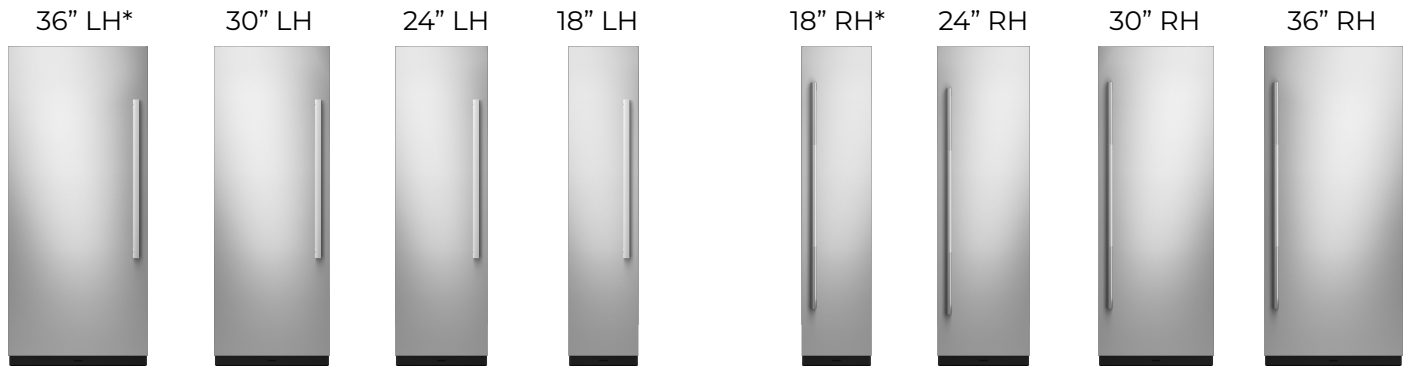

COLUMN PRICING:

Model #:   **RISE/NOIR**   **Description:**   **UMRP:**

Column Refrigeration:

Left Swing:

JBZFL18IGX	N/A	18" COLUMN FREEZER LEFT SWING	$6,799
JKCPL181GL	RISE	18" PANEL KIT LEFT SWING	$ 999
JKCPL181GM	NOIR	18" PANEL KIT LEFT SWING	$ 999
JBRFL24IGX	N/A	24" COLUMN REFER LFT SWING	$ 7,199
JBZFL24IGX	N/A	24" COLUMN FREEZER LFT SWING	$ 7,199
JKCPL241GL	RISE	24" PANEL KIT LEFT SWING	$ 999
JKCPL241GM	NOIR	24" PANEL KIT LEFT SWING	$ 999
JBRFL30IGX	N/A	30" COLUMN REFER LFT SWING	$ 7,599
JBZFL30IGX	N/A	30" COLUMN FREEZER LFT SWING	$ 7,599
JKCPL301GL	RISE	30" PANEL KIT LEFT SWING	$ 1,099
JKCPL301GM	NOIR	30" PANEL KIT LEFT SWING	$ 1,099
JBRFL36IGX	N/A	36" COLUMN REFER LFT SWING	$ 7,999
JKCPL361GL	RISE	36" PANEL KIT LEFT SWING	$ 1,099
JKCPL361GM	NOIR	36" PANEL KIT LEFT SWING	$ 1,099

Right Swing:

JBZFR18IGX	N/A	18" COLUMN FREEZER RT SWING	$ 6,799
JKCPR181GL	RISE	18" PANEL KIT RIGHT SWING	$ 999
JKCPR181GM	NOIR	18" PANEL KIT RIGHT SWING	$ 999
JBRFR24IGX	N/A	24" COLUMN REFER RT SWING	$ 7,199
JBZFR24IGX	N/A	24" COLUMN FREEZER RT SWING	$ 7,199
JKCPR241GL	RISE	24" PANEL KIT RIGHT SWING	$ 999
JKCPR241GM	NOIR	24" PANEL KIT RIGHT SWING	$ 999
JBRFR30IGX	N/A	30" COLUMN REFER RT SWING	$ 7,599
JBZFR30IGX	N/A	30" COLUMN FREEZER RT SWING	$ 7,599
JKCPR301GL	RISE	30" PANEL KIT RIGHT SWING	$ 1,099
JKCPR301GM	NOIR	30" PANEL KIT RIGHT SWING	$ 1,099
JBRFR36IGX	N/A	36" COLUMN REFER RT SWING	$ 7,999
JKCPR361GL	RISE	36" PANEL KIT RIGHT SWING	$ 1,099
JKCPR361GM	NOIR	36" PANEL KIT RIGHT SWING	$ 1,099

NOTE: All Columns Ship Panel Ready. Stainless panels must be purchased separately or custom made.

*Black single toe kick & armoire kit ships with Stainless Panel Kit. Stainless Steel toe kick ordered separate. Toe kick & armoire kit ordered separately for custom panels. See pg. 12 *Join Kit Needed If installed Side by Side. Refer to Pg. 11 for kit number.

**Columns & Built-In Refers require 25" depth for flush install

UMRP is a unilaterally established minimum retail price for products provided to the trade customer. The dealer alone determines selling price