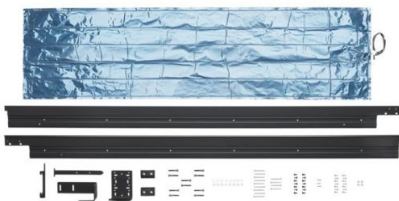

BOTTOM MOUNT

SIDE BY SIDE

FRENCH DOOR BOTTOM MOUNT

COLUMNS

TOE KICK

*SINGLE BLACK TOE KICK SHIPS WITH STAINLESS PANEL KITS
FOR COLUMNS. STAINLESS OPTION PURCHASED SEPARATELY.
PURCHASED SEPARATELY FOR CUSTOM COLUMN PANELS*

*JOIN KIT NEEDED IF INSTALLED
SIDE BY SIDE*

JOIN KIT

ARMOIRE KIT

*ALL BIR FULL HEIGHT STAINLESS PANELS SHIP WITH
ARMOIRE KIT. ORDER SEPARATELY IF CREATING
CUSTOM PANELS*

**Columns & Built-In Refers require 25" depth for flush install