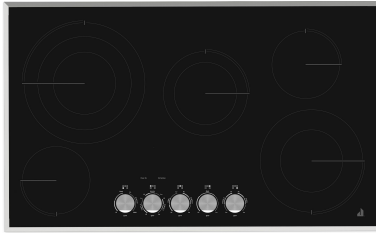

URBAN LIVING, SMALL SPACE UNITS

24" Models

Model #:	RISE/NOIR	Description:	UMRP:
24" Single			
JJW2424HL	RISE	24" SINGLE WALL OVEN , WIFI CONNECTED, CONVECTION, SOFT CLOSE	\$2,799
JJW2424HM	NOIR	24" SINGLE WALL OVEN , WIFI CONNECTED, CONVECTION, SOFT CLOSE	\$2,799
24" Steam Oven			
JJW6024HL	RISE	24" STEAM OVEN , RISE STYLE, DROP DOWN DOOR, RESERVOIR STEAM 27" AND 30" TRIM KIT INCLUDED	\$3,099
JJW6024HM	NOIR	24" STEAM OVEN , NOIR STYLE, DROP DOWN DOOR, RESERVOIR STEAM 27" AND 30" TRIM KIT INCLUDED	\$3,099
24" Speed Oven			
JMC6224HL	RISE	24" SPEED OVEN , RISE STYLE, FLUSH INSTALL, CONVECTION MICROWAVE	\$3,149
JMC6224HM	NOIR	24" SPEED OVEN , NOIR STYLE, FLUSH INSTALL, CONVECTION MICROWAVE	\$3,149
Coffee System			
JJB6424HL	RISE	24" BUILT-IN ESPRESSO/ COFFEE SYSTEM , TANK, FULLY AUTOMATIC	\$3,199
JJB6424HM	NOIR	24" BUILT-IN ESPRESSO/ COFFEE SYSTEM , TANK, FULLY AUTOMATIC	\$3,199
Coffee System Trim Kit			MSRP:
W11290015	NOIR	27"/30" NOIR™ TRIM KIT	\$379.99
W11300447	RISE	27"/30" RISE™ TRIM KIT	\$439.99

**All Steam/Speed/Coffee Units run on 110V. Uses a water tank, not plumbed.*

**All Steam units ship with 27" & 30" Trim Kits*

ELECTRIC RADIANT COOKTOPS + KNOBS:

30" B/S

36" B/S

30" DD B/S

36" DD B/S

Model #:	Description:	UMRP:
----------	--------------	-------

Electric 30" Knob Cooktops:

JEC3430HB	30" RADIANT COOKTOP, BLACK TRIM, KNOBS	\$1,499
JEC3430HS	30" RADIANT COOKTOP, SS TRIM, KNOBS	\$1,499

Electric 36" Knob Cooktops:

JEC3536HB	36" RADIANT COOKTOP, BLACK TRIM, KNOBS	\$1,699
JEC3536HS	36" RADIANT COOKTOP, SS TRIM, KNOBS	\$1,699

Electric 30" Knob Downdraft Cooktops:

JED3430GB	30" RADIANT DOWNDRAFT COOKTOP, BLACK, TRIM KNOBS	\$2,449
JED3430GS	30" RADIANT DOWNDRAFT COOKTOP, SS TRIM, KNOBS	\$2,449

Electric 36" Knob Downdraft Cooktops: