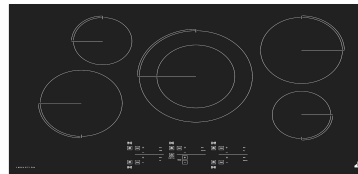

INDUCTION COOKTOPS:

24" B, SS*

30" B, SS*

36" B, SS*

30" B, SS*

36" B, SS*

Model #:	Description:	UMRP:
Induction 24" Cooktops:		
JIC4724HB	24" INDUCTION COOKTOP, BLACK, 4 FLEX ELEMENTS	\$2,399
JIC4724HS	24" INDUCTION COOKTOP, STAINLESS, 4 FLEX ELEMENTS	\$2,399
Induction 30" Cooktops:		
JIC4530KB	30" INDUCTION, 5 CIRCLE ELEMENTS, AUTO SENSOR; BLACK TRIM	\$2,449
JIC4530KS	30" INDUCTION, 5 CIRCLE ELEMENTS, AUTO SENSOR; SS TRIM	\$2,449
JIC4730HB	30" INDUCTION COOKTOP, BLACK, 4 FLEX ELEMENTS	\$3,549
JIC4730HS	30" INDUCTION COOKTOP, STAINLESS, 4 FLEX ELEMENTS	\$3,549
Induction 36" Cooktops:		
JIC4536KB	36" INDUCTION, 5 CIRCLE ELEMENTS, AUTO SENSOR; BLACK TRIM	\$2,699
JIC4536KS	36" INDUCTION, 5 CIRCLE ELEMENTS, AUTO SENSOR; SS TRIM	\$2,699
JIC4736HB	36" INDUCTION COOKTOP, BLACK, 6 FLEX ELEMENTS	\$3,999
JIC4736HS	36" INDUCTION COOKTOP, STAINLESS, 6 FLEX ELEMENTS	\$3,999