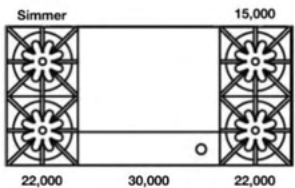

**48" Nova (RNB) Rangetop
with 24" Griddle**

Natural Gas Models: 48" Nova Series Rangetop with 24" Griddle			
RGTNB484GV2	6 Burner | 24" Griddle | Nat Gas | Stainless Steel | Standard Trim	$ 7,195	$ 8,275
RGTNB484GV2PLT	6 Burner | 24" Griddle | Nat Gas | Stainless Steel | Plated Trim*	$ 8,555	$ 9,840
LP/Propane Models: 48" Nova Series Rangetop with 24" Griddle			
RGTNB484GV2L	6 Burner | 24" Griddle | LP Gas | Stainless Steel | Standard Trim	$ 7,195	$ 8,275
RGTNB484GV2LPLT	6 Burner | 24" Griddle | LP Gas | Stainless Steel | Plated Trim*	$ 8,555	$ 9,840
Customization & Accessory Options: (See page 46) | Total Knobs: 6