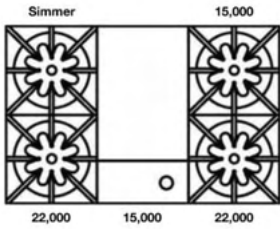

RANGETOPS: 36" NOVA (RNB) SERIES

36" Nova (RNB) Rangetop with 12" Griddle

Model	Description (* Denotes item that must be specified)	UMRP	MSRP
Natural Gas Models: 36" Nova Series Rangetop with 12" Griddle			
RGTNB364GV2	4 Burner | 12" Griddle | Nat Gas | Stainless Steel | Standard Trim	$ 5,795	$ 6,665
RGTNB364GV2PLT	4 Burner | 12" Griddle | Nat Gas | Stainless Steel | Plated Trim*	$ 6,840	$ 7,865
LP/Propane Models: 36" Nova Series Rangetop with 12" Griddle			
RGTNB364GV2L	4 Burner | 12" Griddle | LP Gas | Stainless Steel | Standard Trim	$ 5,795	$ 6,665
RGTNB364GV2LPLT	4 Burner | 12" Griddle | LP Gas | Stainless Steel | Plated Trim*	$ 6,840	$ 7,865
Customization & Accessory Options: (See page 49) | Total Knobs: 5