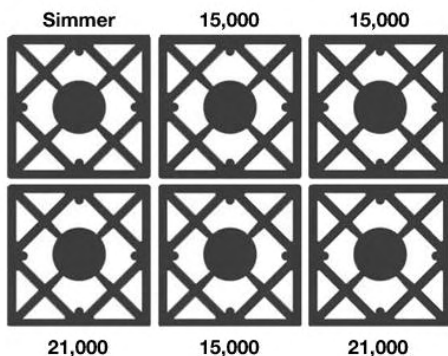

FREESTANDING RANGES: 36" CULINARY SERIES – SEALED BURNER BURNER

BlueStar Model Number Guide:			
Base Model (RCS36SBV2) 6 Burners | Natural Gas | Stainless Steel Finish | Standard Trim	Change to LP Gas Add (L) for LP/Propane Gas	Add code below for desired color (C) 190 Standard RAL (Semi-Gloss) Colors (CF) Specialty Finish (190 Matte RAL, Precious Metals & Textures) (CC) Custom Colors	Add (PLT) for Plated Trim Includes plated bezels, door handle, handle end and logo. See available options below.

FEATURES:

- Sealed burner design with up to 21,000 BTUs of power (18,000 BTUs on LP/Propane models)
- Precise simmer burner
- Extra-large convection oven with 1850° infrared broiler that accommodates a full size 18" x 26" commercial baking sheet.
- 24" depth for compatibility with standard kitchen cabinetry
- Available in 1,000+ colors and finishes
- Handcrafted in Pennsylvania since 1880

PRODUCT SPECIFICATIONS:

- Unit Dimensions: 35.875"W x 24"D x 36.75"H
- Oven Interior: 29.25"W x 20"D x 15"H
- Top Burner Power: 21,000 BTUs / 18,000 BTUs
- Simmer Burner: 5,000 BTUs
- Electrical Reqs: 120V, 60Hz, 15 AMPS, 1PH
- Gas Pressure: NAT: 5.0" WC, LP 10.0" WC
- Gas Line Size: ½"
- Unit Weight: 420 lbs.