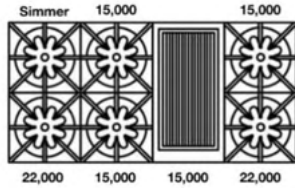

**48" Nova (RNB) Rangetop
with 12" Charbroiler**

Natural Gas Models: 48" Nova Series Rangetop with 12" Charbroiler			
RGTNB486CBV2	6 Burner | 12" Charbroiler | Nat Gas | Stainless Steel | Standard Trim	$ 6,595	$ 7,585
RGTNB486CBV2PLT	6 Burner | 12" Charbroiler | Nat Gas | Stainless Steel | Plated Trim*	$ 7,955	$ 9,150
LP/Propane Models: 48" Nova Series Rangetop with 12" Charbroiler			
RGTNB486CBV2L	6 Burner | 12" Charbroiler | LP Gas | Stainless Steel | Standard Trim	$ 6,595	$ 7,585
RGTNB486CBV2LPLT	6 Burner | 12" Charbroiler | LP Gas | Stainless Steel | Plated Trim*	$ 7,955	$ 9,150
Customization & Accessory Options: (See page 46) | Total Knobs: 7