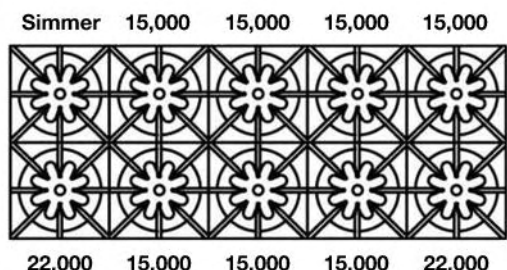

RANGETOPS: 60" NOVA (RNB) SERIES

BlueStar Model Number Guide:			
Base Model (RGTNB6010BV2) 10 Burners | Natural Gas | Stainless Steel Finish | Standard Trim	Change to LP Gas Add (L) for LP/Propane Gas	Add code below for desired color Not available on Rangetop or Cooktop models	Add (PLT) for Plated Trim Includes plated bezels and logo. See available options below.

FEATURES:

- 22,000 BTU UltraNova™ burners & 15,000 BTU Nova™ burners
- Precise 130° simmer burner
- Available with all burners or add integrated griddle, charbroiler or French top
- Integrated wok cooking
- Handcrafted in Pennsylvania since 1880

PRODUCT SPECIFICATIONS:

- Unit Dimensions: 59.875"W x 24"D x 8.625"H
- Top Burner Power: 22,000 BTUs
- Simmer Burner: 9,000 BTUs
- Electrical Reqs: 120V, 60Hz, 15 AMPS, 1PH
- Gas Pressure: NAT: 5.0" WC, LP 10.0" WC
- Gas Line Size: 3/4"
- Unit Weight: 330 lbs.

Model	Description (* Denotes item that must be specified)	UMRP	MSRP
Natural Gas Models: 60" Nova Series Rangetop			
RGTNB6010BV2	10 Burners | Nat Gas | Stainless Steel | Std Trim	$ 10,195	$ 11,725
RGTNB6010BV2PLT	10 Burners | Nat Gas | Stainless Steel | Plated Trim*	$ 11,870	$ 13,650
LP/Propane Models: 60" Nova Series Rangetop			
RGTNB6010BV2L	10 Burners | LP Gas | Stainless Steel | Std Trim	$ 10,195	$ 11,725
RGTNB6010BV2LPLT	10 Burners | LP Gas | Stainless Steel | Plated Trim*	$ 11,870	$ 13,650
BACKGUARD OPTIONS:			
All BlueStar freestanding appliances must be installed with a UL approved backguard. All units ship standard with a UL approved Island Trim unless otherwise specified.			
BG660BSP	6" Backguard	$ 1,390	$ 1,600
BG6017BSP	17" Backguard	$ 2,255	$ 2,595
SDHS60BSP	24" High Shelf	$ 2,635	$ 3,030
KNOB OPTIONS: (Total Knobs: 10)			
KN-BLK	Standard Black Knob (Ordered with unit)	N/C	N/C
KN-C	Knob: Standard 190 RAL Color	$ 115 ea	$ 130 ea
BZ-C	Bezel: Standard 190 RAL Color	$ 65 ea	$ 75 ea
KN-CF	Knob: Spec Finish (Matte RAL, Textured RAL or Prec Metals)	$ 185 ea	$ 215 ea
KN-PLT	Knob: Plated Trim (See options below)	$ 250 ea	$ 290 ea
PLATED TRIM OPTIONS: (Includes bezels and logo)			
Antique Brass, Brushed Brass, Polished Brass, Antique Copper, Brushed Copper, Polished Copper, Chrome, Oil Rubbed Bronze & Pewter			
See page 56 for additional customization and accessories for Rangetops and Cooktops