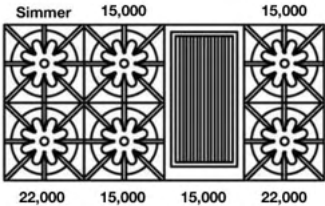

**48" Nova (RNB) Series
with 12" Charbroiler**

Model	Description (* Denotes item that must be specified)	UMRP	MSRP
Natural Gas Models: 48" Nova (RNB) Series with 12" Charbroiler			
RNB486CBV2	6 Burner | 12" Charbroiler | Nat Gas | Stainless Steel | Standard Trim	$ 13,495	$ 15,520
RNB486CBV2PLT	6 Burner | 12" Charbroiler | Nat Gas | Stainless Steel | Plated Trim*	$ 15,590	$ 17,930
RNB486CBV2C	6 Burner | 12" Charbroiler | Nat Gas | Std RAL Paint* | Standard Trim	$ 14,920	$ 17,160
RNB486CBV2CPLT	6 Burner | 12" Charbroiler | Nat Gas | Std RAL Paint* | Plated Trim*	$ 17,015	$ 19,565
RNB486CBV2CF	6 Burner | 12" Charbroiler | Nat Gas | Specialty Finish* | Standard Trim	$ 16,020	$ 18,425
RNB486CBV2CFPLT	6 Burner | 12" Charbroiler | Nat Gas | Specialty Finish* | Plated Trim*	$ 18,115	$ 20,830
RNB486CBV2CC	6 Burner | 12" Charbroiler | Nat Gas | Custom Color* | Standard Trim	$ 17,450	$ 20,070
RNB486CBV2CCPLT	6 Burner | 12" Charbroiler | Nat Gas | Custom Color* | Plated Trim*	$ 19,545	$ 22,475
LP/Propane Models: 48" Nova (RNB) Series with 12" Charbroiler			
RNB486CBV2L	6 Burner | 12" Charbroiler | LP Gas | Stainless Steel | Standard Trim	$ 13,495	$ 15,520
RNB486CBV2LPLT	6 Burner | 12" Charbroiler | LP Gas | Stainless Steel | Plated Trim*	$ 15,590	$ 17,930
RNB486CBV2LC	6 Burner | 12" Charbroiler | LP Gas | Std RAL Paint* | Standard Trim	$ 14,920	$ 17,160
RNB486CBV2LCPLT	6 Burner | 12" Charbroiler | LP Gas | Std RAL Paint* | Plated Trim*	$ 17,015	$ 19,565
RNB486CBV2LCF	6 Burner | 12" Charbroiler | LP Gas | Specialty Finish* | Standard Trim	$ 16,020	$ 18,425
RNB486CBV2LCFPLT	6 Burner | 12" Charbroiler | LP Gas | Specialty Finish* | Plated Trim*	$ 18,115	$ 20,830
RNB486CBV2LCC	6 Burner | 12" Charbroiler | LP Gas | Custom Color* | Standard Trim	$ 17,450	$ 20,070
RNB486CBV2LCCPLT	6 Burner | 12" Charbroiler | LP Gas | Custom Color* | Plated Trim*	$ 19,545	$ 22,475
Customization & Accessory Options: (See page 18) | Total Knobs: 9