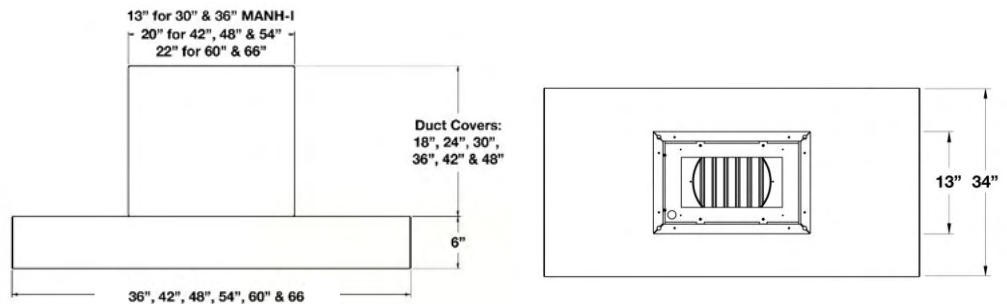

BLOWER OPTIONS	IN-HOOD		IN-LINE		REMOTE		DISCHARGE	
	600	1200	600	1200	1000	1400	TOP	REAR
CFM POWER	600	1200	600	1200	1000	1400		
MODEL #	PH-CFM-600	PH-CFM-1200	PH-INLB600	PH-INBL1200	PH-1000CFMR	PH-1400CFMR		
UMRP	$ 965	$ 1,385	$ 1,520	$ 1,875	$ 1,890	$ 2,020		
BS-MANH-I-36-SS	•		•	•	•	•	•	•
BS-MANH-I-42-SS	•	•	•	•	•	•	•	•
BS-MANH-I-48-SS	•	•	•	•	•	•	•	•
BS-MANH-I-54-SS	•	•	•	•	•	•	•	•
BS-MANH-I-60-SS	•	•	•	•	•	•	•	•
BS-MANH-I-66-SS	•	•	•	•	•	•	•	•

Denotes blower compatible with specific ventilation hood size. ATEX In-line and HY-EX Remote designated blowers are not compatible with this ventilation hood.