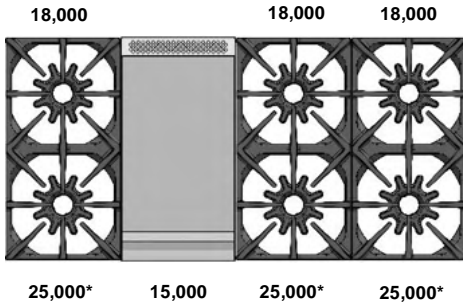

FREESTANDING RANGES: DUAL FUEL SERIES

BlueStar Model Number Guide:			
Base Model (BSDF486G) 6 Burners | 12" Griddle | Natural Gas | Stainless Steel Finish | Standard Trim	LP Models Add (L) for LP/Propane Gas	Add code below for desired color (C) 190 Standard RAL (Semi-Gloss) Colors (CF) Specialty Finish (190 Matte RAL, Precious Metals & Textures) (CC) Custom Colors	Add (PLT) for Plated Trim Includes plated bezels, door handle, handle end and logo. See available options below.

(*) 5% less output when configured for LP/Propane

FEATURES:

- Revolutionary X8™ Burners
- Unparalleled versatility & control on every burner
- From searing highs (25,000 BTUs) to gentle lows (2,600 BTUs) to a constant warm (500 BTUs)
- Extra-large True European convection oven
- Fits commercial-size 26" x 18" sheet pan
- 8 Cooking modes plus Sabbath, Cleaning & precision temperature probe
- Full-color 7" touchscreen with ergonomic, tilt-up display
- Quick Start™ cooking in 3 easy touches
- Available in 1,000+ colors plus 10 metal trim finishes
- Handcrafted in Pennsylvania since 1880

PRODUCT SPECIFICATIONS:

- Overall Dimensions: 47 7/8"W x 26 1/2"D x 36"H
- Large Oven Interior: 26 1/4"W x 20"D x 16 5/8"H
- Bake Element Rating: 3500W (2500W Inner/ 1000W Outer)
- Broiler Rating: 5000W (2500 Inner / 2500W Outer)
- Large Oven Convection Element Rating: 2800W

- Small Oven Interior: 14 1/8"W x 20"D x 16 5/8"H
- Bake Element Rating: 2100W
- Small Oven Convection Element Rating: 2800W

- Top Burner Rating (Front): Nat: 25,000 BTUs | LP: 24,000 BTUS
- Top Burner Rating (Rear): 18,000 BTUs
- Simmer Burner Rating: 500 BTUs
- 12" Griddle Rating: 15,000 BTUs