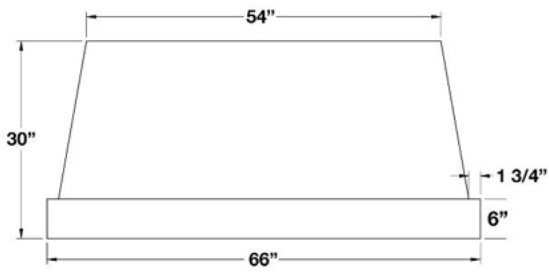

66" NORMANDY HOODS		UMRP	MSRP
NR066ML	66" Normandy | Stainless Steel	$ 10,455	$ 12,025
NR066MLC	66" Normandy | Std RAL Color*	$ 11,880	$ 13,660
NR066MLCF	66" Normandy | Specialty Finish*	$ 12,980	$ 14,925
NR066MLCC	66" Normandy | Custom Color*	$ 14,410	$ 16,570