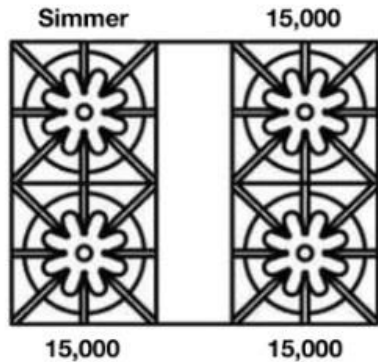

Model	Description (* Denotes item that must be specified)	UMRP	MSRP
Natural Gas Models: 30" Culinary Series – Open Burner			
RCS304BV2	4 Burner | Nat Gas | Stainless Steel | Standard Trim	$ 4,795	$ 5,515
RCS304BV2PLT	4 Burner | Nat Gas | Stainless Steel | Plated Trim*	$ 6,260	$ 7,200
RCS304BV2C	4 Burner | Nat Gas | Std RAL Color* | Standard Trim	$ 5,890	$ 6,775
RCS304BV2CPLT	4 Burner | Nat Gas | Std RAL Color* | Plated Trim*	$ 7,355	$ 8,460
RCS304BV2CF	4 Burner | Nat Gas | Specialty Finish* | Standard Trim	$ 6,880	$ 7,910
RCS304BV2CFPLT	4 Burner | Nat Gas | Specialty Finish* | Plated Trim*	$ 8,345	$ 9,595
RCS304BV2CC	4 Burner | Nat Gas | Custom Color* | Standard Trim	$ 8,310	$ 9,555
RCS304BV2CCPLT	4 Burner | Nat Gas | Custom Color* | Plated Trim*	$ 9,775	$ 11,240
LP/Propane Models: 30" Culinary Series – Open Burner			
RCS304BV2L	4 Burner | LP Gas | Stainless Steel | Standard Trim	$ 4,795	$ 5,515
RCS304BV2LPLT	4 Burner | LP Gas | Stainless Steel | Plated Trim*	$ 6,260	$ 7,200
RCS304BV2LC	4 Burner | LP Gas | Std RAL Color* | Standard Trim	$ 5,890	$ 6,775
RCS304BV2LCPLT	4 Burner | LP Gas | Std RAL Color* | Plated Trim*	$ 7,355	$ 8,460
RCS304BV2LCF	4 Burner | LP Gas | Specialty Finish* | Standard Trim	$ 6,880	$ 7,910
RCS304BV2LCFPLT	4 Burner | LP Gas | Specialty Finish* | Plated Trim*	$ 8,345	$ 9,595
RCS304BV2LCC	4 Burner | LP Gas | Custom Color* | Standard Trim	$ 8,310	$ 9,555
RCS304BV2LCCPLT	4 Burner | LP Gas | Custom Color* | Plated Trim*	$ 9,775	$ 11,240
BACKGUARD OPTIONS:			
All BlueStar freestanding appliances must be installed with a UL approved backguard. All units ship standard with a UL approved Island Trim unless otherwise specified.			
BG630BSP	6" Backguard for 30" RCS Range	$ 550	$ 635
BG3017BSP	17" Backguard for 30" RCS Range	$ 1,020	$ 1,175
SDHS30BSP	24" High Shelf for 30" RCS Range	$ 1,325	$ 1,525
KNOB OPTIONS: (Total Knobs: 5)			
KN-C	Knob: Standard 190 RAL Color	$ 115 ea	$ 130 ea
BZ-C	Bezel: Standard 190 RAL Color	$ 65 ea	$ 75 ea
KN-CF	Knob: Spec Finish (Matte RAL, Textured RAL or Prec Metals)	$ 185 ea	$ 215 ea
KN-PLT	Knob: Plated Trim (See options below)	$ 250 ea	$ 290 ea
Antique Brass, Brushed Brass, Polished Brass, Antique Copper, Brushed Copper, Polished Copper, Chrome, Oil Rubbed Bronze & Pewter			
See page 36 for additional customization and accessories for Freestanding Ranges			

FEATURES:

- Restaurant-style 15,000 BTU open burners
- Precise 130° simmer burner
- Integrated wok cooking – no wok ring required
- Oversized convection oven accommodates full size 18" x 26" baking sheet
- 1850° infrared broiler
- Available in 1,000+ colors and 10 metal trim finishes
- Handcrafted in Pennsylvania
- Includes standard island trim backguard
- Available in Natural or LP gas

PRODUCT SPECIFICATIONS:

- 30" Unit Dimensions: 29.875W x 24"D x 36.75"H
- 30" Oven Interior: 26.438"W x 20"D x 15"H
- Top Burner Power: 15,000 BTUs
- Simmer Burner: 9,000 BTUs
- Electrical Requirements: 120V, 60Hz, 15 AMPS, 1PH
- Gas Pressure: NAT: 5.0" WC, LP 10.0" WC
- Gas Line Size: ½
- 30" Unit Weight: 420 lbs.