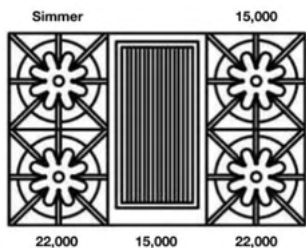

**36" Nova (RNB) Series
with 12" Charbroiler**

Natural Gas Models: 36" Nova (RNB) Series with 12" Charbroiler			
RNB364CBV2	4 Burner | 12" Charbroiler | Nat Gas | Stainless Steel | Standard Trim	$ 9,195	$ 10,575
RNB364CBV2PLT	4 Burner | 12" Charbroiler | Nat Gas | Stainless Steel | Plated Trim*	$ 10,975	$ 12,620
RNB364CBV2C	4 Burner | 12" Charbroiler | Nat Gas | Std RAL Paint* | Standard Trim	$ 10,290	$ 11,835
RNB364CBV2CPLT	4 Burner | 12" Charbroiler | Nat Gas | Std RAL Paint* | Plated Trim*	$ 12,070	$ 13,880
RNB364CBV2CF	4 Burner | 12" Charbroiler | Nat Gas | Specialty Finish* | Standard Trim	$ 11,280	$ 12,970
RNB364CBV2CFPLT	4 Burner | 12" Charbroiler | Nat Gas | Specialty Finish* | Plated Trim*	$ 13,060	$ 15,020
RNB364CBV2CC	4 Burner | 12" Charbroiler | Nat Gas | Custom Color* | Standard Trim	$ 12,710	$ 14,615
RNB364CBV2CCPLT	4 Burner | 12" Charbroiler | Nat Gas | Custom Color* | Plated Trim*	$ 14,490	$ 16,665
LP/Propane Models: 36" Nova (RNB) Series with 12" Charbroiler			
RNB364CBV2L	4 Burner | 12" Charbroiler | LP Gas | Stainless Steel | Standard Trim	$ 9,195	$ 10,575
RNB364CBV2LPLT	4 Burner | 12" Charbroiler | LP Gas | Stainless Steel | Plated Trim*	$ 10,975	$ 12,620
RNB364CBV2LC	4 Burner | 12" Charbroiler | LP Gas | Std RAL Paint* | Standard Trim	$ 10,290	$ 11,835
RNB364CBV2LCPLT	4 Burner | 12" Charbroiler | LP Gas | Std RAL Paint* | Plated Trim*	$ 12,070	$ 13,880
RNB364CBV2LCF	4 Burner | 12" Charbroiler | LP Gas | Specialty Finish* | Standard Trim	$ 11,280	$ 12,970
RNB364CBV2LCFPLT	4 Burner | 12" Charbroiler | LP Gas | Specialty Finish* | Plated Trim*	$ 13,060	$ 15,020
RNB364CBV2LCC	4 Burner | 12" Charbroiler | LP Gas | Custom Color* | Standard Trim	$ 12,710	$ 14,615
RNB364CBV2LCCPLT	4 Burner | 12" Charbroiler | LP Gas | Custom Color* | Plated Trim*	$ 14,490	$ 16,665
Customization & Accessory Options: (See page 22) | Total Knobs: 6