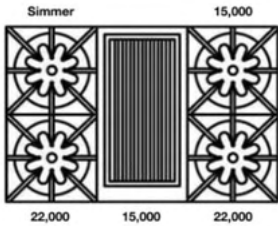

36" Nova (RNB) Rangetop with 12" Charbroiler

Natural Gas Models: 36" Nova Series Rangetop with 12" Charbroiler			
RGTNB364CBV2	4 Burner | 12" Charbroiler | Nat Gas | Stainless Steel | Standard Trim	$ 5,495	$ 6,320
RGTNB364CBV2PLT	4 Burner | 12" Charbroiler | Nat Gas | Stainless Steel | Plated Trim*	$ 6,540	$ 7,520
LP/Propane Models: 36" Nova Series Rangetop with 12" Charbroiler			
RGTNB364CBV2L	4 Burner | 12" Charbroiler | LP Gas | Stainless Steel | Standard Trim	$ 5,495	$ 6,320
RGTNB364CBV2LPLT	4 Burner | 12" Charbroiler | LP Gas | Stainless Steel | Plated Trim*	$ 6,540	$ 7,520
Customization & Accessory Options: (See page 49) | Total Knobs: 5