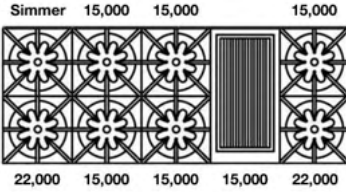

FREESTANDING RANGES: 60" NOVA (RNB) SERIES

**60" Nova (RNB) Series
with 12" Charbroiler**

Model	Description (* Denotes item that must be specified)	UMRP	MSRP
Natural Gas Models: 60" Nova Series with 12" Charbroiler			
RNB608CBV2	8 Burner | 12" Charbroiler | Nat Gas | Stainless Steel | Standard Trim	$ 17,995	$ 20,695
RNB608CBV2PLT	8 Burner | 12" Charbroiler | Nat Gas | Stainless Steel | Plated Trim*	$ 20,405	$ 23,465
RNB608CBV2C	8 Burner | 12" Charbroiler | Nat Gas | Std RAL Paint* | Standard Trim	$ 19,420	$ 22,335
RNB608CBV2CPLT	8 Burner | 12" Charbroiler | Nat Gas | Std RAL Paint* | Plated Trim*	$ 21,830	$ 25,105
RNB608CBV2CF	8 Burner | 12" Charbroiler | Nat Gas | Specialty Finish* | Standard Trim	$ 20,520	$ 23,600
RNB608CBV2CFPLT	8 Burner | 12" Charbroiler | Nat Gas | Specialty Finish* | Plated Trim*	$ 22,930	$ 26,370
RNB608CBV2CC	8 Burner | 12" Charbroiler | Nat Gas | Custom Color* | Standard Trim	$ 21,950	$ 25,240
RNB608CBV2CCPLT	8 Burner | 12" Charbroiler | Nat Gas | Custom Color* | Plated Trim*	$ 24,360	$ 28,015
LP/Propane Models: 60" Nova Series with 12" Charbroiler			
RNB608CBV2L	8 Burner | 12" Charbroiler | LP Gas | Stainless Steel | Standard Trim	$ 17,995	$ 20,695
RNB608CBV2LPLT	8 Burner | 12" Charbroiler | LP Gas | Stainless Steel | Plated Trim*	$ 20,405	$ 23,465
RNB608CBV2LC	8 Burner | 12" Charbroiler | LP Gas | Std RAL Paint* | Standard Trim	$ 19,420	$ 22,335
RNB608CBV2LCPLT	8 Burner | 12" Charbroiler | LP Gas | Std RAL Paint* | Plated Trim*	$ 21,830	$ 25,105
RNB608CBV2LCF	8 Burner | 12" Charbroiler | LP Gas | Specialty Finish* | Standard Trim	$ 20,520	$ 23,600
RNB608CBV2LCFPLT	8 Burner | 12" Charbroiler | LP Gas | Specialty Finish* | Plated Trim*	$ 22,930	$ 26,370
RNB608CBV2LCC	8 Burner | 12" Charbroiler | LP Gas | Custom Color* | Standard Trim	$ 21,950	$ 25,240
RNB608CBV2LCCPLT	8 Burner | 12" Charbroiler | LP Gas | Custom Color* | Plated Trim*	$ 24,360	$ 28,015
Customization & Accessory Options: (See page 14) | Total Knobs: 11