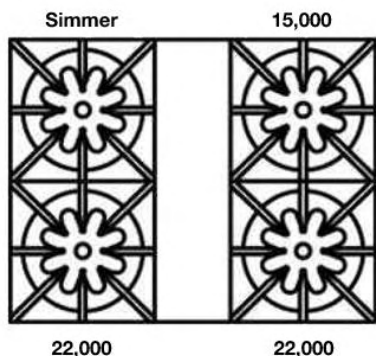

RANGETOPS: 30" NOVA (RNB) SERIES

BlueStar Model Number Guide:			
Base Model (RGTNB304BV2) 4 Burners | Natural Gas | Stainless Steel Finish | Standard Trim	Change to LP Gas Add (L) for LP/Propane Gas	Add code below for desired color Not available on Rangetop or Cooktop models	Add (PLT) for Plated Trim Includes plated bezels and logo. See available options below.

Model	Description (* Denotes item that must be specified)	UMRP	MSRP
Natural Gas Models: 30" Nova Series Rangetop			
RGTNB304BV2	4 Burners | Nat Gas | Stainless Steel | Std Trim	$ 4,795	$ 5,515
RGTNB304BV2PLT	4 Burners | Nat Gas | Stainless Steel | Plated Trim*	$ 5,525	$ 6,355
LP/Propane Models: 30" Nova Series Rangetop			
RGTNB304BV2L	4 Burners | LP Gas | Stainless Steel | Std Trim	$ 4,795	$ 5,515
RGTNB304BV2LPLT	4 Burners | LP Gas | Stainless Steel | Plated Trim*	$ 5,525	$ 6,355
BACKGUARD OPTIONS:			
All BlueStar freestanding appliances must be installed with a UL approved backguard. All units ship standard with a UL approved Island Trim unless otherwise specified.			
BG630BSP	6" Backguard	$ 550	$ 635
BG3017BSP	17" Backguard	$ 1,020	$ 1,175
SDHS30BSP	24" High Shelf	$ 1,325	$ 1,525
KNOB OPTIONS: (Total Knobs: 4)			
KN-BLK	Standard Black Knob (Ordered with unit)	N/C	N/C
KN-C	Knob: Standard 190 RAL Color	$ 115 ea	$ 130 ea
BZ-C	Bezel: Standard 190 RAL Color	$ 65 ea	$ 75 ea
KN-CF	Knob: Spec Finish (Matte RAL, Textured RAL or Prec Metals)	$ 185 ea	$ 215 ea
KN-PLT	Knob: Plated Trim (See options below)	$ 250 ea	$ 290 ea
PLATED TRIM OPTIONS: (Includes bezels and logo)			
Antique Brass, Brushed Brass, Polished Brass, Antique Copper, Brushed Copper, Polished Copper, Chrome, Oil Rubbed Bronze & Pewter			
See page 56 for additional customization and accessories for Rangetops and Cooktops			

FEATURES:

- 22,000 BTU UltraNova™ burners & 15,000 BTU Nova™ burners
- Precise 130° simmer burner
- Integrated wok cooking
- Handcrafted in Pennsylvania since 1880

PRODUCT SPECIFICATIONS:

- Unit Dimensions: 29.875"W x 24"D x 8.625"H
- Top Burner Power: 22,000 BTUs
- Simmer Burner: 9,000 BTUs
- Electrical Reqs: 120V, 60Hz, 15 AMPS, 1PH
- Gas Pressure: NAT: 5.0" WC, LP 10.0" WC
- Gas Line Size: ½"
- Unit Weight: 200 lbs.