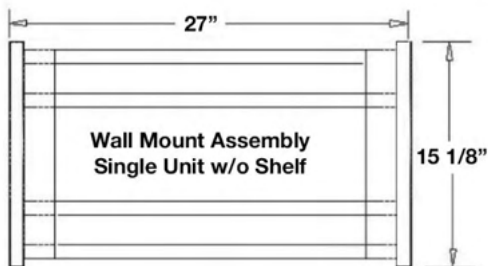

WALL MOUNT SPECIFICATIONS:

24" Wall Mount (No Shelf)

36", 48" & 60" Wall Mount with Shelf