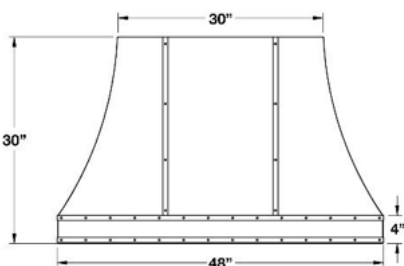

DESIGNER SERIES: 42", 48", 54" & 60" SAHARA CURVED SIDES WALL HOODS

42" SAHARA CURVED SIDES HOODS:		UMRP	MSRP
SC042MLPLT	Body: Stainless Steel | Strap/Rivets: Stainless Steel	$ 6,875	$ 7,905
SC042MLPLTD	Body: Stainless Steel | Strap/Rivets: Des. Metal*	$ 7,185	$ 8,265
SC042MLPLTC	Body: Std RAL Color* | Strap/Rivets: Stainless Steel	$ 8,300	$ 9,545
SC042MLPLTDC	Body: Std RAL Color* | Strap/Rivets: Des Metal*	$ 8,610	$ 9,900
SC042MLPLTCF	Body: Spec. Finish* | Strap/Rivets: Stainless Steel	$ 9,400	$ 10,810
SC042MLPLTDCF	Body: Spec. Finish* | Strap/Rivets: Des. Metal*	$ 9,710	$ 11,165
SC042MLPLTCC	Body: Custom Color* | Strap/Rivets: Stainless Steel	$ 10,830	$ 12,455
SC042MLPLTDCC	Body: Custom Color* | Strap/Rivets: Des. Metal*	$ 11,140	$ 12,810

48" SAHARA CURVED SIDES HOODS:		UMRP	MSRP
SC048MLPLT	Body: Stainless Steel | Strap/Rivets: Stainless Steel	$ 8,810	$ 10,130
SC048MLPLTD	Body: Stainless Steel | Strap/Rivets: Des. Metal*	$ 9,120	$ 10,490
SC048MLPLTC	Body: Std RAL Color* | Strap/Rivets: Stainless Steel	$ 10,235	$ 11,770
SC048MLPLTDC	Body: Std RAL Color* | Strap/Rivets: Des Metal*	$ 10,545	$ 12,125
SC048MLPLTCF	Body: Spec. Finish* | Strap/Rivets: Stainless Steel	$ 11,335	$ 13,035
SC048MLPLTDCF	Body: Spec. Finish* | Strap/Rivets: Des. Metal*	$ 11,645	$ 13,390
SC048MLPLTCC	Body: Custom Color* | Strap/Rivets: Stainless Steel	$ 12,765	$ 14,680
SC048MLPLTDCC	Body: Custom Color* | Strap/Rivets: Des. Metal*	$ 13,075	$ 15,035