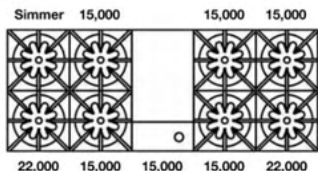

RANGETOPS: 60" NOVA (RNB) SERIES

Model	Description (* Denotes item that must be specified)	UMRP	MSRP
Natural Gas Models: 60" Nova Series Rangetop			
RGTNB608GV2	8 Burner | 12" Griddle | Nat Gas | Stainless Steel | Standard Trim	$ 9,895	$ 11,380
RGTNB608GV2PLT	8 Burner | 12" Griddle | Nat Gas | Stainless Steel | Plated Trim*	$ 11,570	$ 13,305
LP/Propane Models: 60" Nova Series Rangetop			
RGTNB608GV2L	8 Burner | 12" Griddle | LP Gas | Stainless Steel | Standard Trim	$ 9,895	$ 11,380
RGTNB608GV2LPLT	8 Burner | 12" Griddle | LP Gas | Stainless Steel | Plated Trim*	$ 11,570	$ 13,305
Customization & Accessory Options: (See page 43) | Total Knobs: 9