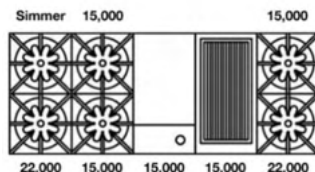

Natural Gas Models: 60" Nova Series Rangetop with 12" Griddle & Charbroiler			
RGTNB4606GCBV2	6 Burner | 12" Griddle & Char Br. | Nat Gas | Stainless Steel | Standard Trim	$ 10,695	$ 12,300
RGTNB606GCBV2PLT	6 Burner | 12" Griddle & Char Br. | Nat Gas | Stainless Steel | Plated Trim*	$ 12,370	$ 14,225
LP/Propane Models: 60" Nova Series Rangetop with 12" Griddle & Charbroiler			
RGTNB606GCBV2L	6 Burner | 12" Griddle & Char Br. | LP Gas | Stainless Steel | Standard Trim	$ 10,695	$ 12,300
RGTNB606GCBV2LPLT	6 Burner | 12" Griddle & Char Br. | LP Gas | Stainless Steel | Plated Trim*	$ 12,370	$ 14,225
Customization & Accessory Options: (See page 43) | Total Knobs: 8