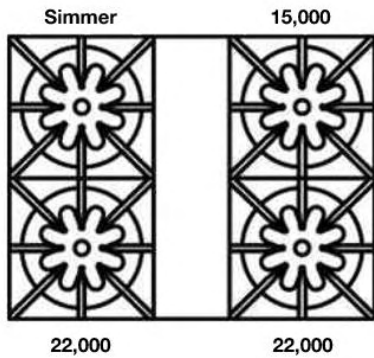

FREESTANDING RANGES: 30" NOVA (RNB) SERIES

BlueStar Model Number Guide:

Base Model (RNB304BV2) 4 Burners | Natural Gas | Stainless Steel Finish | Standard Trim	Change to LP Gas Add (L) for LP/Propane Gas	Add code below for desired color (C) 190 Standard RAL (Semi-Gloss) Colors (CF) Specialty Finish (190 Matte RAL, Precious Metals & Textures) (CC) Custom Colors	Add (PLT) for Plated Trim Includes plated bezels, door handle, handle end and logo. See available options below.

FEATURES:

- 22,000 BTU UltraNova™ burners & 15,000 BTU Nova™ burners
- Precise 130° simmer burner
- Extra-large convection oven with 1850° infrared broiler that accommodates a full size 18" x 26" commercial baking sheet
- Includes full extension rack
- Integrated wok cooking
- Available with swing doors
- Available in 1,000+ colors & finishes plus additional customization options
- Handcrafted in Pennsylvania since 1880

PRODUCT SPECIFICATIONS:

- Unit Dimensions: 29.875W x 24"D x 36.75"H
- Oven Interior: 26.438"W x 20"D x 15"H
- Top Burner Power: 22,000 BTUs
- Simmer Burner: 9,000 BTUs
- Electrical Reqs: 120V, 60Hz, 15 AMPS, 1PH
- Gas Pressure: NAT: 5.0" WC, LP 10.0" WC
- Gas Line Size: ½
- Unit Weight: 420 lbs.