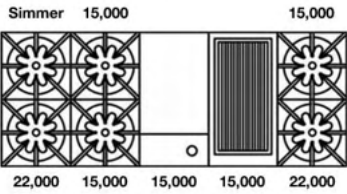

FREESTANDING RANGES: 60" NOVA (RNB) SERIES

**60" Nova (RNB) Series
with 12" Griddle & Charbroiler**

Model	Description (* Denotes item that must be specified)	UMRP	MSRP
Natural Gas Models: 60" Nova Series with 12" Griddle & Charbroiler			
RNB606GCBV2	6 Burner | 12" Griddle & Char Br. | Nat Gas | Stainless Steel | Standard Trim	$ 18,895	$ 21,730
RNB606GCBV2PLT	6 Burner | 12" Griddle & Char Br. | Nat Gas | Stainless Steel | Plated Trim*	$ 21,305	$ 24,500
RNB606GCBV2C	6 Burner | 12" Griddle & Char Br. | Nat Gas | Std RAL Paint* | Standard Trim	$ 20,320	$ 23,370
RNB606GCBV2CPLT	6 Burner | 12" Griddle & Char Br. | Nat Gas | Std RAL Paint* | Plated Trim*	$ 22,730	$ 26,140
RNB606GCBV2CF	6 Burner | 12" Griddle & Char Br. | Nat Gas | Specialty Finish* | Standard Trim	$ 21,420	$ 24,635
RNB606GCBV2CFPLT	6 Burner | 12" Griddle & Char Br. | Nat Gas | Specialty Finish* | Plated Trim*	$ 23,830	$ 27,405
RNB606GCBV2CC	6 Burner | 12" Griddle & Char Br. | Nat Gas | Custom Color* | Standard Trim	$ 22,850	$ 26,275
RNB606GCBV2CCPLT	6 Burner | 12" Griddle & Char Br. | Nat Gas | Custom Color* | Plated Trim*	$ 25,260	$ 29,050
LP/Propane Models: 60" Nova Series with 12" Griddle & Charbroiler			
RNB606GCBV2L	6 Burner | 12" Griddle & Char Br. | LP Gas | Stainless Steel | Standard Trim	$ 18,895	$ 21,730
RNB606GCBV2LPLT	6 Burner | 12" Griddle & Char Br. | LP Gas | Stainless Steel | Plated Trim*	$ 21,305	$ 24,500
RNB606GCBV2LC	6 Burner | 12" Griddle & Char Br. | LP Gas | Std RAL Paint* | Standard Trim	$ 20,320	$ 23,370
RNB606GCBV2LCPLT	6 Burner | 12" Griddle & Char Br. | LP Gas | Std RAL Paint* | Plated Trim*	$ 22,730	$ 26,140
RNB606GCBV2LCF	6 Burner | 12" Griddle & Char Br. | LP Gas | Specialty Finish* | Standard Trim	$ 21,420	$ 24,635
RNB606GCBV2LCFPLT	6 Burner | 12" Griddle & Char Br. | LP Gas | Specialty Finish* | Plated Trim*	$ 23,830	$ 27,405
RNB606GCBV2LCC	6 Burner | 12" Griddle & Char Br. | LP Gas | Custom Color* | Standard Trim	$ 22,850	$ 26,275
RNB606GCBV2LCCPLT	6 Burner | 12" Griddle & Char Br. | LP Gas | Custom Color* | Plated Trim*	$ 25,260	$ 29,050
Customization & Accessory Options: (See page 14) | Total Knobs: 10