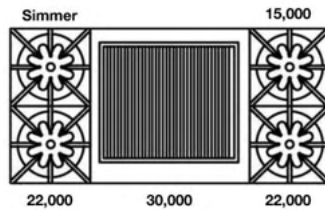

48" Nova (RNB) Series with 24" Charbroiler

Natural Gas Models: 48" Nova (RNB) Series with 24" Charbroiler			
RNB484CBV2	4 Burner | 24" Charbroiler | Nat Gas | Stainless Steel | Standard Trim	$ 14,395	$ 16,555
RNB484CBV2PLT	4 Burner | 24" Charbroiler | Nat Gas | Stainless Steel | Plated Trim*	$ 16,490	$ 18,965
RNB484CBV2C	4 Burner | 24" Charbroiler | Nat Gas | Std RAL Paint* | Standard Trim	$ 15,820	$ 18,195
RNB484CBV2CPLT	4 Burner | 24" Charbroiler | Nat Gas | Std RAL Paint* | Plated Trim*	$ 17,915	$ 20,600
RNB484CBV2CF	4 Burner | 24" Charbroiler | Nat Gas | Specialty Finish* | Standard Trim	$ 16,920	$ 19,460
RNB484CBV2CFPLT	4 Burner | 24" Charbroiler | Nat Gas | Specialty Finish* | Plated Trim*	$ 19,015	$ 21,865
RNB484CBV2CC	4 Burner | 24" Charbroiler | Nat Gas | Custom Color* | Standard Trim	$ 18,350	$ 21,105
RNB484CBV2CCPLT	4 Burner | 24" Charbroiler | Nat Gas | Custom Color* | Plated Trim*	$ 20,445	$ 23,510
LP/Propane Models: 48" Nova (RNB) Series with 12" Charbroiler			
RNB484CBV2L	4 Burner | 24" Charbroiler | LP Gas | Stainless Steel | Standard Trim	$ 14,395	$ 16,555
RNB484CBV2LPLT	4 Burner | 24" Charbroiler | LP Gas | Stainless Steel | Plated Trim*	$ 16,490	$ 18,965
RNB484CBV2LC	4 Burner | 24" Charbroiler | LP Gas | Std RAL Paint* | Standard Trim	$ 15,820	$ 18,195
RNB484CBV2LCPLT	4 Burner | 24" Charbroiler | LP Gas | Std RAL Paint* | Plated Trim*	$ 17,915	$ 20,600
RNB484CBV2LCF	4 Burner | 24" Charbroiler | LP Gas | Specialty Finish* | Standard Trim	$ 16,920	$ 19,460
RNB484CBV2LCFPLT	4 Burner | 24" Charbroiler | LP Gas | Specialty Finish* | Plated Trim*	$ 19,015	$ 21,865
RNB484CBV2LCC	4 Burner | 24" Charbroiler | LP Gas | Custom Color* | Standard Trim	$ 18,350	$ 21,105
RNB484CBV2LCCPLT	4 Burner | 24" Charbroiler | LP Gas | Custom Color* | Plated Trim*	$ 20,445	$ 23,510
Customization & Accessory Options: (See page 18) | Total Knobs: 8