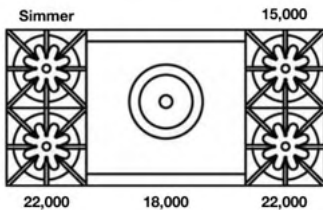

**48" Nova (RNB) Series
with 24" French Top**

Model	Description (* Denotes item that must be specified)	UMRP	MSRP
Natural Gas Models: 48" Nova (RNB) Series with 24" French Top			
RNB484FTBV2	4 Burner | 24" French Top | Nat Gas | Stainless Steel | Standard Trim	$ 15,295	$ 17,590
RNB484FTBV2PLT	4 Burner | 24" French Top | Nat Gas | Stainless Steel | Plated Trim*	$ 17,390	$ 20,000
RNB484FTBV2C	4 Burner | 24" French Top | Nat Gas | Std RAL Paint* | Standard Trim	$ 16,720	$ 19,230
RNB484FTBV2CPLT	4 Burner | 24" French Top | Nat Gas | Std RAL Paint* | Plated Trim*	$ 18,815	$ 21,635
RNB484FTBV2CF	4 Burner | 24" French Top | Nat Gas | Specialty Finish* | Standard Trim	$ 17,820	$ 20,495
RNB484FTBV2CFPLT	4 Burner | 24" French Top | Nat Gas | Specialty Finish* | Plated Trim*	$ 19,915	$ 22,900
RNB484FTBV2CC	4 Burner | 24" French Top | Nat Gas | Custom Color* | Standard Trim	$ 19,250	$ 22,140
RNB484FTBV2CCPLT	4 Burner | 24" French Top | Nat Gas | Custom Color* | Plated Trim*	$ 21,345	$ 24,545
LP/Propane Models: 48" Nova (RNB) Series with 24" French Top			
RNB484FTBV2L	4 Burner | 24" French Top | LP Gas | Stainless Steel | Standard Trim	$ 15,295	$ 17,590
RNB484FTBV2LPLT	4 Burner | 24" French Top | LP Gas | Stainless Steel | Plated Trim*	$ 17,390	$ 20,000
RNB484FTBV2LC	4 Burner | 24" French Top | LP Gas | Std RAL Paint* | Standard Trim	$ 16,720	$ 19,230
RNB484FTBV2LCPLT	4 Burner | 24" French Top | LP Gas | Std RAL Paint* | Plated Trim*	$ 18,815	$ 21,635
RNB484FTBV2LCF	4 Burner | 24" French Top | LP Gas | Specialty Finish* | Standard Trim	$ 17,820	$ 20,495
RNB484FTBV2LCFPLT	4 Burner | 24" French Top | LP Gas | Specialty Finish* | Plated Trim*	$ 19,915	$ 22,900
RNB484FTBV2LCC	4 Burner | 24" French Top | LP Gas | Custom Color* | Standard Trim	$ 19,250	$ 22,140
RNB484FTBV2LCCPLT	4 Burner | 24" French Top | LP Gas | Custom Color* | Plated Trim*	$ 21,345	$ 24,545
Customization & Accessory Options: (See page 18) | Total Knobs: 7