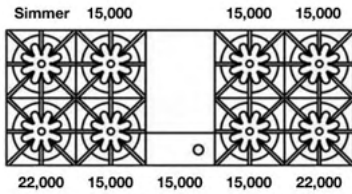

FREESTANDING RANGES: 60" NOVA (RNB) SERIES

60" Nova (RNB) Series with 12" Griddle

Model	Description (* Denotes item that must be specified)	UMRP	MSRP
Natural Gas Models: 60" Nova Series with 12" Griddle			
RNB608GV2	8 Burner | 12" Griddle | Nat Gas | Stainless Steel | Standard Trim	$ 17,995	$ 20,695
RNB608GV2PLT	8 Burner | 12" Griddle | Nat Gas | Stainless Steel | Plated Trim*	$ 20,405	$ 23,465
RNB608GV2C	8 Burner | 12" Griddle | Nat Gas | Std RAL Paint* | Standard Trim	$ 19,420	$ 22,335
RNB608GV2CPLT	8 Burner | 12" Griddle | Nat Gas | Std RAL Paint* | Plated Trim*	$ 21,830	$ 25,105
RNB608GV2CF	8 Burner | 12" Griddle | Nat Gas | Specialty Finish* | Standard Trim	$ 20,520	$ 23,600
RNB608GV2CFPLT	8 Burner | 12" Griddle | Nat Gas | Specialty Finish* | Plated Trim*	$ 22,930	$ 26,370
RNB608GV2CC	8 Burner | 12" Griddle | Nat Gas | Custom Color* | Standard Trim	$ 21,950	$ 25,240
RNB608GV2CCPLT	8 Burner | 12" Griddle | Nat Gas | Custom Color* | Plated Trim*	$ 24,360	$ 28,015
LP/Propane Models: 60" Nova Series with 12" Griddle			
RNB608GV2L	8 Burner | 12" Griddle | LP Gas | Stainless Steel | Standard Trim	$ 17,995	$ 20,695
RNB608GV2LPLT	8 Burner | 12" Griddle | LP Gas | Stainless Steel | Plated Trim*	$ 20,405	$ 23,465
RNB608GV2LC	8 Burner | 12" Griddle | LP Gas | Std RAL Paint* | Standard Trim	$ 19,420	$ 22,335
RNB608GV2LCPLT	8 Burner | 12" Griddle | LP Gas | Std RAL Paint* | Plated Trim*	$ 21,830	$ 25,105
RNB608GV2LCF	8 Burner | 12" Griddle | LP Gas | Specialty Finish* | Standard Trim	$ 20,520	$ 23,600
RNB608GV2LCFPLT	8 Burner | 12" Griddle | LP Gas | Specialty Finish* | Plated Trim*	$ 22,930	$ 26,370
RNB608GV2LCC	8 Burner | 12" Griddle | LP Gas | Custom Color* | Standard Trim	$ 21,950	$ 25,240
RNB608GV2LCCPLT	8 Burner | 12" Griddle | LP Gas | Custom Color* | Plated Trim*	$ 24,360	$ 28,015
Customization & Accessory Options: (See page 14) | Total Knobs: 11