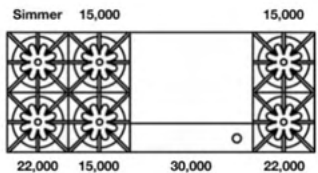

Natural Gas Models: 60" Nova Series Rangetop with 24" Griddle			
RGTNB606GV2	6 Burner | 24" Griddle | Nat Gas | Stainless Steel | Standard Trim	$ 10,195	$ 11,725
RGTNB606GV2PLT	6 Burner | 24" Griddle | Nat Gas | Stainless Steel | Plated Trim*	$ 11,870	$ 13,650
LP/Propane Models: 60" Nova Series Rangetop with 24" Griddle			
RGTNB606GV2L	6 Burner | 24" Griddle | LP Gas | Stainless Steel | Standard Trim	$ 10,195	$ 11,725
RGTNB606GV2LPLT	6 Burner | 24" Griddle | LP Gas | Stainless Steel | Plated Trim*	$ 11,870	$ 13,650
Customization & Accessory Options: (See page 43) | Total Knobs: 8