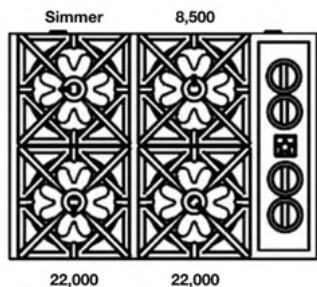

DROP-IN COOKTOPS: 30" & 36" RBCT SERIES

BlueStar Model Number Guide:			
Base Model (RBCT304BSSV2) 4 Burners | Natural Gas | Stainless Steel Finish | Standard Trim	Change to LP Gas Add (L) for LP/Propane Gas	Add code below for desired color Not available on Rangetop or Cooktop models	Add (PLT) for Plated Trim Includes plated bezels and logo. See available options below.

Model	Description (* Denotes item that must be specified)	UMRP	MSRP
Natural Gas Models: 30" Drop-In Cooktop			
RBCT304BSSV2	4 Burners | Nat Gas | Stainless Steel | Std Trim	$ 2,695	$ 3,100
RBCT304BSSV2PLT	4 Burners | Nat Gas | Stainless Steel | Plated Trim*	$ 3,425	$ 3,940
LP/Propane Models: 30" Drop-In Cooktop			
RBCT304BSSV2L	4 Burners | LP Gas | Stainless Steel | Std Trim	$ 2,695	$ 3,100
RBCT304BSSV2LPLT	4 Burners | LP Gas | Stainless Steel | Plated Trim*	$ 3,425	$ 3,940
KNOB OPTIONS: (Total Knobs: 4)			
KN-C	Knob: Standard 190 RAL Color	$ 115 ea	$ 130 ea
BZ-C	Bezel: Standard 190 RAL Color	$ 65 ea	$ 75 ea
KN-CF	Knob: Spec Finish (Matte RAL, Textured RAL or Prec Metals)	$185 ea	$ 215 ea
KN-PLT	Knob: Plated Trim (See options below)	$ 250 ea	$ 290 ea
PLATED TRIM OPTIONS: (Includes bezels and logo)			
Antique Brass, Brushed Brass, Polished Brass, Antique Copper, Brushed Copper, Polished Copper, Chrome, Oil Rubbed Bronze & Pewter