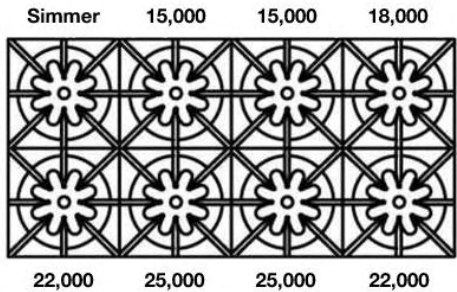

FREESTANDING RANGES: 48" PLATINUM SERIES

BlueStar Model Number Guide:

Base Model (BSP488B) 8 Burners | Natural Gas | Stainless Steel Finish | Standard Trim	Change to LP Gas Add (L) for LP/Propane Gas	Add code below for desired color (C) 190 Standard RAL (Semi-Gloss) Colors (CF) Specialty Finish (190 Matte RAL, Precious Metals & Textures) (CC) Custom Colors	Add (PLT) for Plated Trim Includes plated bezels, door handle, handle end and logo. See available options below.

FEATURES:

- 25,000 BTU PrimaNova™ burners
- All burners, plus Interchangeable Griddle and Charbroiler accessory
- The PowR Oven™ provides 40% faster preheating and 30% increase in oven efficiency
- Precise 130° simmer burner
- Integrated wok cooking
- Extra-large oven with True European Convection and 1850° infrared broiler
- Accommodates a full-size commercial 18" x 26" baking sheet
- Includes full extension rack
- Available in 1,000+ colors and finishes
- Handcrafted in Pennsylvania since 1880

PRODUCT SPECIFICATIONS:

- Unit Dimensions: 47.875"W x 24"D x 36.75"H
- Large Oven Intr: 26.438"W x 20"D x 15"H
- Small Oven Intr: 13.578"W x 20"D x 15"H
- Top Burner Power: 25,000 BTUs
- Simmer Burner: 9,000 BTUs
- Electrical Reqs: 120V, 60Hz, 15 AMPS, 1PH
- Gas Pressure: NAT: 5.0" WC, LP 10.0" WC
- Gas Line Size: ¾"
- Unit Weight: 750 lbs.