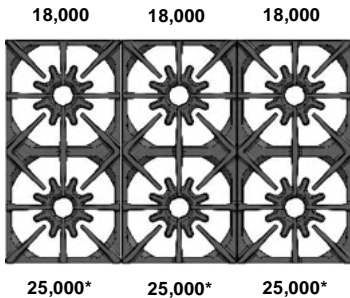

FREESTANDING RANGES: DUAL FUEL SERIES

BlueStar Model Number Guide:			
Base Model (BSDF366B) 6 Burners | Natural Gas | Stainless Steel Finish | Standard Trim	LP Models Add (L) for LP/Propane Gas	Add code below for desired color (C) 190 Standard RAL (Semi-Gloss) Colors (CF) Specialty Finish (190 Matte RAL, Precious Metals & Textures) (CC) Custom Colors	Add (PLT) for Plated Trim Includes plated bezels, door handle, handle end and logo. See available options below.

(*) 5% less output when configured for LP/Propane

FEATURES:

- Revolutionary X8™ Burners
- Unparalleled versatility & control on every burner
- From searing highs (25,000 BTUs) to gentle lows (2,600 BTUs) to a constant warm (500 BTUs)
- Extra-large True European convection oven
- Fits commercial-size 26" x 18" sheet pan
- 8 Cooking modes plus Sabbath, Cleaning & precision temperature probe
- Full-color 7" touchscreen with ergonomic, tilt-up display
- Quick Start™ cooking in 3 easy touches
- Available in 1,000+ colors plus 10 metal trim finishes
- Handcrafted in Pennsylvania since 1880

PRODUCT SPECIFICATIONS:

- Overall Dimensions: 35 7/8" W x 26 1/2" D x 36" H
- Large Oven Interior: 29" W x 20" D x 16 5/8" H
- Bake Element Rating: 3500W (2500W Inner / 1000W Outer)
- Broiler Rating: 5000W (2500 Inner / 2500W Outer)
- Large Oven Convection Element Rating: 2800W

- Top Burner Rating (Front): Nat: 25,000 BTUs | LP: 24,000 BTUs
- Top Burner Rating (Rear): 18,000 BTUs
- Simmer Burner Rating: 500 BTUs