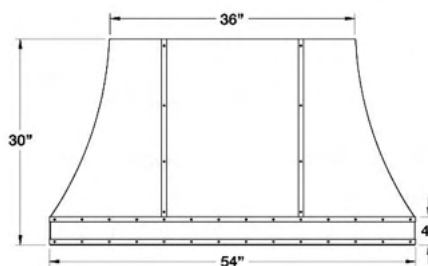

DESIGNER SERIES: 42", 48", 54" & 60" SAHARA CURVED SIDES WALL HOODS

42" SAHARA CURVED SIDES HOODS:		UMRP	MSRP
SC042MLPLT	Body: Stainless Steel | Strap/Rivets: Stainless Steel	$ 6,875	$ 7,905
SC042MLPLTD	Body: Stainless Steel | Strap/Rivets: Des. Metal*	$ 7,185	$ 8,265
SC042MLPLTC	Body: Std RAL Color* | Strap/Rivets: Stainless Steel	$ 8,300	$ 9,545
SC042MLPLTDC	Body: Std RAL Color* | Strap/Rivets: Des Metal*	$ 8,610	$ 9,900
SC042MLPLTCF	Body: Spec. Finish* | Strap/Rivets: Stainless Steel	$ 9,400	$ 10,810
SC042MLPLTDCF	Body: Spec. Finish* | Strap/Rivets: Des. Metal*	$ 9,710	$ 11,165
SC042MLPLTCC	Body: Custom Color* | Strap/Rivets: Stainless Steel	$ 10,830	$ 12,455
SC042MLPLTDCC	Body: Custom Color* | Strap/Rivets: Des. Metal*	$ 11,140	$ 12,810

48" SAHARA CURVED SIDES HOODS:		UMRP	MSRP
SC048MLPLT	Body: Stainless Steel | Strap/Rivets: Stainless Steel	$ 8,810	$ 10,130
SC048MLPLTD	Body: Stainless Steel | Strap/Rivets: Des. Metal*	$ 9,120	$ 10,490
SC048MLPLTC	Body: Std RAL Color* | Strap/Rivets: Stainless Steel	$ 10,235	$ 11,770
SC048MLPLTDC	Body: Std RAL Color* | Strap/Rivets: Des Metal*	$ 10,545	$ 12,125
SC048MLPLTCF	Body: Spec. Finish* | Strap/Rivets: Stainless Steel	$ 11,335	$ 13,035
SC048MLPLTDCF	Body: Spec. Finish* | Strap/Rivets: Des. Metal*	$ 11,645	$ 13,390
SC048MLPLTCC	Body: Custom Color* | Strap/Rivets: Stainless Steel	$ 12,765	$ 14,680
SC048MLPLTDCC	Body: Custom Color* | Strap/Rivets: Des. Metal*	$ 13,075	$ 15,035