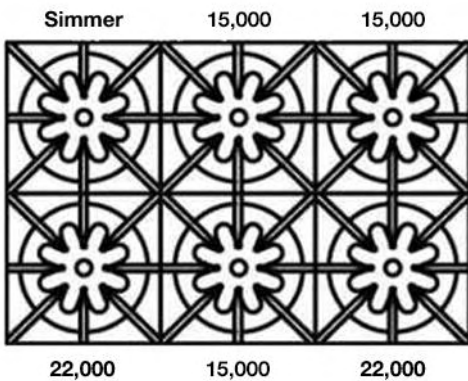

FREESTANDING RANGES: 36" PRECIOUS METALS SERIES

BlueStar Model Number Guide:			
Base Model (RNB366BPMV2) 6 Burners | Natural Gas | Stainless Steel Finish | Standard Trim	Change to LP Gas Add (L) for LP/Propane Gas	Add code below for desired color (C) 190 Standard RAL (Semi-Gloss) Colors (CF) Specialty Finish (190 Matte RAL, Precious Metals & Textures) (CC) Custom Colors	Add (PLT) for Plated Trim Includes plated bezels and logo. Door handles are not plated See available options below.

FEATURES:

- 22,000 BTU UltraNova™ burners & 18,000 BTU Nova™ burners
- Precise 130° simmer burner
- Unique French Door for easy loading and unloading
- Contemporary, urban aesthetic
- Extra-large convection oven with 1850° infrared broiler that accommodates a full size 18" x 26" commercial baking sheet
- Includes full extension rack
- Matching knobs & trim
- Handcrafted in Pennsylvania since 1880

PRODUCT SPECIFICATIONS:

- Unit Dimensions: 35.875"W x 24"D x 36.75"H
- Oven Interior: 29.25"W x 20"D x 15"H
- Top Burner Power: 22,000 BTUs
- Simmer Burner: 9,000 BTUs
- Electrical Reqs: 120V, 60Hz, 15 AMPS, 1PH
- Gas Pressure: NAT: 5.0" WC, LP 10.0" WC
- Gas Line Size: ½
- Unit Weight: 490 lbs.

Model	Description (* Denotes item that must be specified)	UMRP	MSRP
Five unique colors with matching knobs and bezels included. Standard with French doors. Includes matching knobs and bezels and body sides. Ginger Spice & Stainless Steel units will have Stainless Steel knobs. Precious Metals ranges painted in an RAL color include painted body sides, knobs and bezels.			
Natural Gas Models: 36" Precious Metals Series			
RNB366BPMV2	6 Burner | Nat Gas | Stainless Steel | Standard Trim	$ 11,795	$ 13,565
RNB366BPMV2PLT	6 Burner | Nat Gas | Stainless Steel | Plated Trim*	$ 12,840	$ 14,765
RNB366BPMV2C	6 Burner | Nat Gas | Any Color Option* | Std Trim	$ 11,795	$ 13,565
RNB366BPMV2CPLT	6 Burner | Nat Gas | Any Color Option* | Plated Trim*	$ 12,840	$ 14,765
RNB366BPMV2CC	6 Burner | Nat Gas | Custom Color* | Standard Trim	$ 15,310	$ 17,605
RNB366BPMV2CCPLT	6 Burner | Nat Gas | Custom Color* | Plated Trim*	$ 16,355	$ 18,810
LP/Propane Models: 36" Precious Metals Series			
RNB366BPMV2L	6 Burner | LP Gas | Stainless Steel | Standard Trim	$ 11,795	$ 13,565
RNB366BPMV2LPLT	6 Burner | LP Gas | Stainless Steel | Plated Trim*	$ 12,840	$ 14,765
RNB366BPMV2LC	6 Burner | LP Gas | Any Color Option * | Std Trim	$ 11,795	$ 13,565
RNB366BPMV2LCPLT	6 Burner | LP Gas | Any Color Option * | Plated Trim*	$ 12,840	$ 14,765
RNB366BPMV2LCC	6 Burner | LP Gas | Custom Color* | Standard Trim	$ 15,310	$ 17,605
RNB366BPMV2LCCPLT	6 Burner | LP Gas | Custom Color* | Plated Trim*	$ 16,355	$ 18,810
BACKGUARD OPTIONS:			
Only available with the installed island trim backguard.			
KNOB & PAINTED BODY SIDE OPTIONS: (Total Knobs: 7)			
KN-BLK	Standard Black Knob (Ordered with unit)	N/C	N/C
KN-C	Knob: Standard 190 RAL Color	N/C	N/C
BZ-C	Bezel: Standard 190 RAL Color	N/C	N/C
KN-CF	Knob: Spec Finish (Matte RAL, Textured RAL or Prec Metals)	N/C	N/C
KN-PLT	Knob: Plated Trim (See options below)	$ 250 ea	$ 290 ea
PLATED TRIM OPTIONS: (Includes bezels and logo only)			
Antique Brass, Brushed Brass, Polished Brass, Antique Copper, Brushed Copper, Polished Copper, Chrome, Oil Rubbed Bronze & Pewter			
PRECIOUS METALS COLORS			
Statuary Bronze, Ginger Spice, Enchanted Silver, Enchanted Sand and Matte Black			
See page 36 for additional customization and accessories for Freestanding Ranges