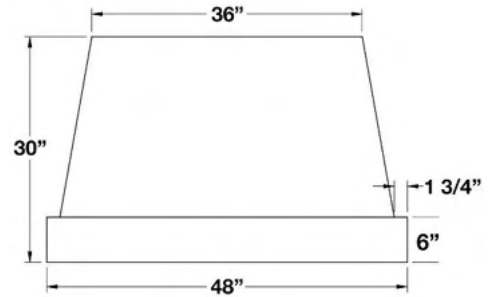

BLOWER OPTIONS	IN-HOOD		IN-LINE		REMOTE		DISCHARGE	
CFM POWER	600	1200	800	1200	1000	1400	TOP	REAR
MODEL #	BS-CFM-600-IN06	BS-CFM-1200-IN12	ATEX-0.8	ATEX-1.2	HYEX-1.0-GA	HYEX-1.4-GA		
UMRP	$ 965	$ 1,385	$ 1,260	$ 1,510	$ 1,385	$ 1,640	Available at time of order	
NR036MLPLT	•	•	•	•	•	•		
NR042MLPLT	•	•	•	•	•	•		
NR048MLPLT	•	•	•	•	•	•		
NR054MLPLT	•	•	•	•	•	•		
NR060MLPLT	•	•	•	•	•	•		
NR066MLPLT	•	•	•	•	•	•