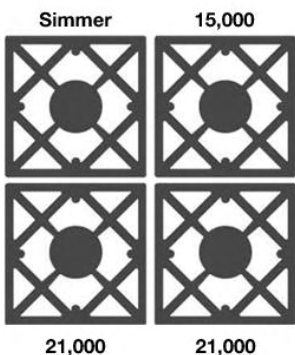

FREESTANDING RANGES: 24" CULINARY SERIES – SEALED BURNER BURNER

BlueStar Model Number Guide:			
Base Model (RCS24SBV2) 4 Burners | Natural Gas | Stainless Steel Finish | Standard Trim	Change to LP Gas Add (L) for LP/Propane Gas	Add code below for desired color (C) 190 Standard RAL (Semi-Gloss) Colors (CF) Specialty Finish (190 Matte RAL, Precious Metals & Textures) (CC) Custom Colors	Add (PLT) for Plated Trim Includes plated bezels, door handle, handle end and logo. See available options below.

FEATURES:

- Sealed burner design with up to 21,000 BTUs of power (18,000 BTUs on LP/Propane models)
- Precise simmer burner
- Extra-large convection oven with 1850° infrared broiler that accommodates a half size 18" x 13" commercial baking sheet.
- 24" depth for compatibility with standard kitchen cabinetry
- Available in 1,000+ colors and finishes
- Handcrafted in Pennsylvania since 1880

PRODUCT SPECIFICATIONS:

- Unit Dimensions: 23.875"W x 24"D x 36.75"H
- Oven Interior: 20.25"W x 20"D x 15"H
- Top Burner Power: 21,000 BTUs / 18,000 BTUs
- Simmer Burner: 5,000 BTUs
- Electrical Reqs: 120V, 60Hz, 15 AMPS, 1PH
- Gas Pressure: NAT: 5.0" WC, LP 10.0" WC
- Gas Line Size: ½"
- Unit Weight: 365 lbs