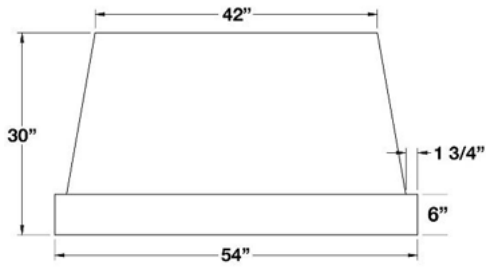

ABBAKA SERIES: 54", 60" & 66" NORMANDY WALL HOODS

54" NORMANDY HOODS		UMRP	MSRP
NR054ML	54" Normandy Stainless Steel	\$ 9,100	\$ 10,465
NR054MLC	54" Normandy Std RAL Color*	\$ 10,525	\$ 12,105
NR054MLCF	54" Normandy Specialty Finish*	\$ 11,625	\$ 13,370
NR054MLCC	54" Normandy Custom Color*	\$ 13,055	\$ 15,015