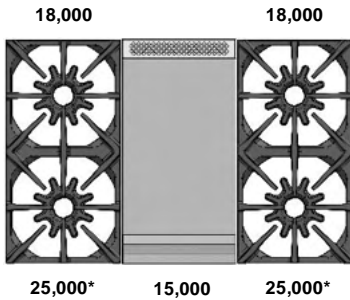

FREESTANDING RANGES: DUAL FUEL SERIES

BlueStar Model Number Guide:			
Base Model (BSDF364G) 4 Burners | 12" Griddle | Natural Gas | Stainless Steel Finish | Standard Trim	LP Models Add (L) for LP/Propane Gas	Add code below for desired color (C) 190 Standard RAL (Semi-Gloss) Colors (CF) Specialty Finish (190 Matte RAL, Precious Metals & Textures) (CC) Custom Colors	Add (PLT) for Plated Trim Includes plated bezels, door handle, handle end and logo. See available options below.

(*) 5% less output when configured for LP/Propane

FEATURES:

- Revolutionary X8™ Burners
- Unparalleled versatility & control on every burner
- From searing highs (25,000 BTUs) to gentle lows (2,600 BTUs) to a constant warm (500 BTUs)
- Steel griddle with temperature control
- Extra-large True European convection oven
- Fits commercial-size 26" x 18" sheet pan
- 8 Cooking modes plus Sabbath, Cleaning & precision temperature probe
- Full-color 7" touchscreen with ergonomic, tilt-up display
- Quick Start™ cooking in 3 easy touches
- Available in 1,000+ colors plus 10 metal trim finishes
- Handcrafted in Pennsylvania since 1880

PRODUCT SPECIFICATIONS:

- Overall Dimensions: 35 7/8"W x 26 1/2"D x 36"H
- Large Oven Interior: 29"W x 20"D x 16 5/8"H
- Bake Element Rating: 3500W (2500W Inner/ 1000W Outer)
- Broiler Rating: 5000W (2500 Inner / 2500W Outer)
- Large Oven Convection Element Rating: 2800W
- Top Burner Rating (Front): Nat: 25,000 BTUs | LP: 24,000 BTUs
- Top Burner Rating (Rear): 18,000 BTUs
- Simmer Burner Rating: 500 BTUs
- 12" Griddle Rating: 15,000 BTUs