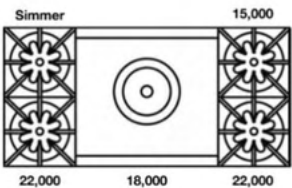

48" Nova (RNB) Rangetop with 24" French Top

Natural Gas Models: 48" Nova Series Rangetop with 24" French Top			
RGTNB484FTV2	4 Burner | 24" French Top | Nat Gas | Stainless Steel | Standard Trim	$ 7,925	$ 9,115
RGTNB484FTV2PLT	4 Burner | 24" French Top | Nat Gas | Stainless Steel | Plated Trim*	$ 9,285	$ 10,680
LP/Propane Models: 48" Nova Series Rangetop with 24" French Top			
RGTNB484FTV2L	4 Burner | 24" French Top | LP Gas | Stainless Steel | Standard Trim	$ 7,925	$ 9,115
RGTNB484FTV2LPLT	4 Burner | 24" French Top | LP Gas | Stainless Steel | Plated Trim*	$ 9,285	$ 10,680
Customization & Accessory Options: (See page 46) | Total Knobs: 5