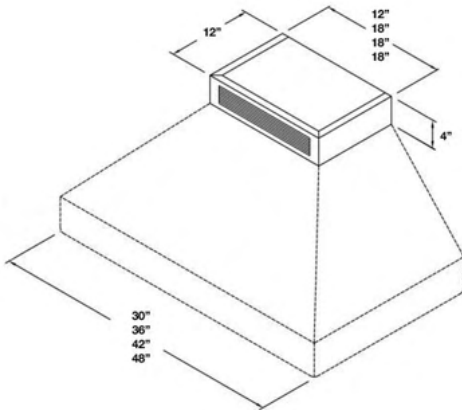

RECIRCULATING KITS: CHIMNEY WALL HOODS

Model	Description	UMRP	MSRP
PH-RHKC-30-SS	30" Chimney Recirculating Kit	$ 1,250	$ 1,440
PH-RHKC-36-SS	36" Chimney Recirculating Kit	$ 1,325	$ 1,525
PH-RHKC-42-SS	42" Chimney Recirculating Kit	$ 1,325	$ 1,525
PH-RHKC-48-SS	48" Chimney Recirculating Kit	$ 1,325	$ 1,525

FEATURES:

- Seamed construction
- Includes charcoal filter
- Stainless steel finish
- Use only with 600 CFM In-hood fan - *Sold separately*
- Compatible with Pyramid and Hampton hoods only
- Duct cover can not be attached above recirculating kits