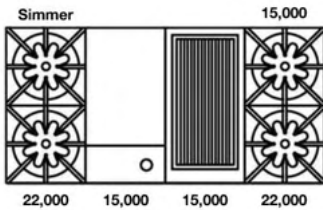

FREESTANDING RANGES: 48" NOVA (RNB) SERIES

**48" Nova (RNB) Series
with 12" Griddle & Charbroiler**

Model	Description (* Denotes item that must be specified)	UMRP	MSRP
Natural Gas Models: 48" Nova (RNB) Series with 12" Griddle & Charbroiler			
RNB484GCBV2	4 Burner | 12" Griddle & Char Br. | Nat Gas | Stainless Steel | Standard Trim	$ 14,995	$ 17,245
RNB484GCBV2PLT	4 Burner | 12" Griddle & Char Br. | Nat Gas | Stainless Steel | Plated Trim*	$ 17,090	$ 19,655
RNB484GCBV2C	4 Burner | 12" Griddle & Char Br. | Nat Gas | Std RAL Paint* | Standard Trim	$ 16,420	$ 18,885
RNB484GCBV2CPLT	4 Burner | 12" Griddle & Char Br. | Nat Gas | Std RAL Paint* | Plated Trim*	$ 18,515	$ 21,290
RNB484GCBV2CF	4 Burner | 12" Griddle & Char Br. | Nat Gas | Specialty Finish* | Standard Trim	$ 17,520	$ 20,150
RNB484GCBV2CFPLT	4 Burner | 12" Griddle & Char Br. | Nat Gas | Specialty Finish* | Plated Trim*	$ 19,615	$ 22,555
RNB484GCBV2CC	4 Burner | 12" Griddle & Char Br. | Nat Gas | Custom Color* | Standard Trim	$ 18,950	$ 21,795
RNB484GCBV2CCPLT	4 Burner | 12" Griddle & Char Br. | Nat Gas | Custom Color* | Plated Trim*	$ 21,045	$ 24,200
LP/Propane Models: 48" Nova (RNB) Series with 12" Griddle & Charbroiler			
RNB484GCBV2L	4 Burner | 12" Griddle & Char Br | LP Gas | Stainless Steel | Standard Trim	$ 14,995	$ 17,245
RNB484GCBV2LPLT	4 Burner | 12" Griddle & Char Br | LP Gas | Stainless Steel | Plated Trim*	$ 17,090	$ 19,655
RNB484GCBV2LC	4 Burner | 12" Griddle & Char Br | LP Gas | Std RAL Paint* | Standard Trim	$ 16,420	$ 18,885
RNB484GCBV2LCPLT	4 Burner | 12" Griddle & Char Br | LP Gas | Std RAL Paint* | Plated Trim*	$ 18,515	$ 21,290
RNB484GCBV2LCF	4 Burner | 12" Griddle & Char Br | LP Gas | Specialty Finish* | Standard Trim	$ 17,520	$ 20,150
RNB484GCBV2LCFPLT	4 Burner | 12" Griddle & Char Br | LP Gas | Specialty Finish* | Plated Trim*	$ 19,615	$ 22,555
RNB484GCBV2LCC	4 Burner | 12" Griddle & Char Br | LP Gas | Custom Color* | Standard Trim	$ 18,950	$ 21,795
RNB484GCBV2LCCPLT	4 Burner | 12" Griddle & Char Br | LP Gas | Custom Color* | Plated Trim*	$ 21,045	$ 24,200
Customization & Accessory Options: (See page 18) | Total Knobs: 8