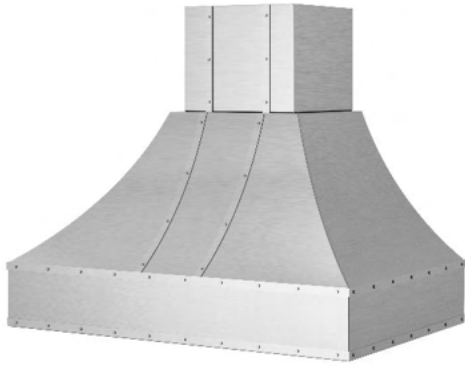

DESIGNER SERIES: 30" & 36" WRANGLER WALL HOODS

REQUEST A QUOTE
QUOTE@BLUESTARCOOKING.COM

BlueStar Model Number Guide:	Base Model (WROXXMLPLT)	Add code below for desired color	Add (PLT) for Metal Strapping
	Wrangler | Unit Width | Internal Liner Type | Brushed Stainless Steel Strapping & Rivets	(C) 190 Standard RAL (Semi-Gloss) Colors (CF) Specialty Finish (190 Matte RAL, Precious Metals & Textures) (CC) Custom Colors	Standard: Brushed Stainless Steel See below for Designer Metal strapping and rivet options

30" & 36" Wrangler Wall Hood

Standard Height: 20" | Bottom Depth: 24" | Top Depth: 13"

FEATURES:

- Professional-grade performance with three exhaust settings and new Boost feature
- Whisper quiet operation
- Heavy duty, commercial grade materials
- Dimmable LED lighting
- Easy-to-use push-button controls
- Innovative, multi-stage grease capture system
- Stainless baffle filters seamlessly remove for easy dishwasher cleaning
- Choose from stainless steel or 1,000+ colors and finishes
- Simple installation
- 30" & 36" models: 600 CFM internal fan included **(Must be included on order)**
- Included duct cover heights: 10", 16", 22", 28", 34", 40", 46". Must be specified on order.
- Available with top or rear discharge - Discharge is field reversible.
- In-line, in-hood and remote blower compatible

CUSTOMIZATION OPTIONS:

- 1,000+ Colors & Finishes
- Designer Metals like brass & copper
- Custom strapping & rivets
- Full custom options

(* Trim finishes on Cooking & Refrigeration products are different substrates than the trim finishes on Ventilation hoods. Due to these differing processes and substrates the finishes will coordinate but may not match exactly.