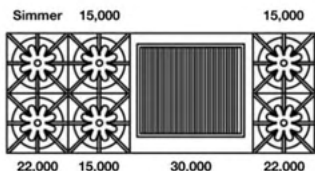

RANGETOPS: 60" NOVA (RNB) SERIES

Model	Description (* Denotes item that must be specified)	UMRP	MSRP
Natural Gas Models: 60" Nova Series Rangetop with 24" Charbroiler			
RGTNB606CBV2	6 Burner | 12" Charbroiler | Nat Gas | Stainless Steel | Standard Trim	$ 10,195	$ 11,725
RGTNB606CBV2PLT	6 Burner | 12" Charbroiler | Nat Gas | Stainless Steel | Plated Trim*	$ 11,870	$ 13,650
LP/Propane Models: 60" Nova Series Rangetop			
RGTNB606CBV2L	6 Burner | 12" Charbroiler | LP Gas | Stainless Steel | Standard Trim	$ 10,195	$ 11,725
RGTNB606CBV2LPLT	6 Burner | 12" Charbroiler | LP Gas | Stainless Steel | Plated Trim*	$ 11,870	$ 13,650
Customization & Accessory Options: (See page 43) | Total Knobs: 8