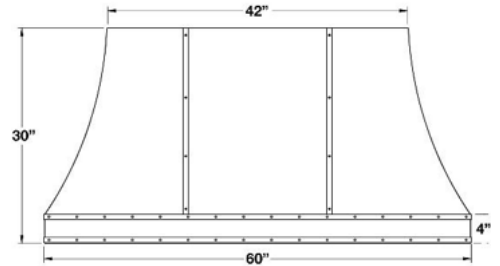

DESIGNER SERIES: 42", 48", 54" & 60" SAHARA CURVED SIDES WALL HOODS

42" SAHARA CURVED SIDES HOODS:		UMRP	MSRP
SC042MLPLT	Body: Stainless Steel | Strap/Rivets: Stainless Steel	$ 6,875	$ 7,905
SC042MLPLTD	Body: Stainless Steel | Strap/Rivets: Des. Metal*	$ 7,185	$ 8,265
SC042MLPLTC	Body: Std RAL Color* | Strap/Rivets: Stainless Steel	$ 8,300	$ 9,545
SC042MLPLTDC	Body: Std RAL Color* | Strap/Rivets: Des Metal*	$ 8,610	$ 9,900
SC042MLPLTCF	Body: Spec. Finish* | Strap/Rivets: Stainless Steel	$ 9,400	$ 10,810
SC042MLPLTDCF	Body: Spec. Finish* | Strap/Rivets: Des. Metal*	$ 9,710	$ 11,165
SC042MLPLTCC	Body: Custom Color* | Strap/Rivets: Stainless Steel	$ 10,830	$ 12,455
SC042MLPLTDCC	Body: Custom Color* | Strap/Rivets: Des. Metal*	$ 11,140	$ 12,810

48" SAHARA CURVED SIDES HOODS:		UMRP	MSRP
SC048MLPLT	Body: Stainless Steel | Strap/Rivets: Stainless Steel	$ 8,810	$ 10,130
SC048MLPLTD	Body: Stainless Steel | Strap/Rivets: Des. Metal*	$ 9,120	$ 10,490
SC048MLPLTC	Body: Std RAL Color* | Strap/Rivets: Stainless Steel	$ 10,235	$ 11,770
SC048MLPLTDC	Body: Std RAL Color* | Strap/Rivets: Des Metal*	$ 10,545	$ 12,125
SC048MLPLTCF	Body: Spec. Finish* | Strap/Rivets: Stainless Steel	$ 11,335	$ 13,035
SC048MLPLTDCF	Body: Spec. Finish* | Strap/Rivets: Des. Metal*	$ 11,645	$ 13,390
SC048MLPLTCC	Body: Custom Color* | Strap/Rivets: Stainless Steel	$ 12,765	$ 14,680
SC048MLPLTDCC	Body: Custom Color* | Strap/Rivets: Des. Metal*	$ 13,075	$ 15,035