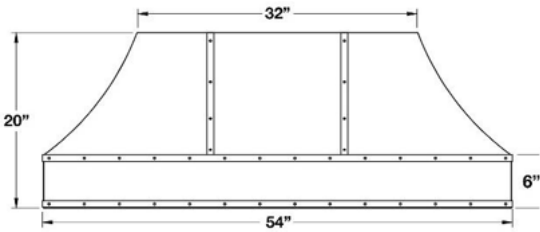

DESIGNER SERIES: 42", 48", 54", 60" & 66" WRANGLER WALL HOODS

42" WRANGLER HOODS		UMRP	MSRP
WR042MLPLT	Body: Stainless Steel | Strap/Rivets: Stainless Steel	$ 7,965	$ 9,160
WR042MLPLTD	Body: Stainless Steel | Strap/Rivets: Des. Metal*	$ 9,350	$ 10,755
WR042MLPLTC	Body: Std RAL Color* | Strap/Rivets: Stainless Steel	$ 9,390	$ 10,800
WR042MLPLTDC	Body: Std RAL Color* | Strap/Rivets: Des Metal*	$ 10,775	$ 12,390
WR042MLPLTCF	Body: Spec. Finish* | Strap/Rivets: Stainless Steel	$ 10,490	$ 12,065
WR042MLPLTDCF	Body: Spec. Finish* | Strap/Rivets: Des. Metal*	$ 11,875	$ 13,655
WR042MLPLTCC	Body: Custom Color* | Strap/Rivets: Stainless Steel	$ 11,920	$ 13,710
WR042MLPLTDCC	Body: Custom Color* | Strap/Rivets: Des. Metal*	$ 13,305	$ 15,300
48" WRANGLER HOODS		UMRP	MSRP
WR048MLPLT	Body: Stainless Steel | Strap/Rivets: Stainless Steel	$ 8,085	$ 9,300
WR048MLPLTD	Body: Stainless Steel | Strap/Rivets: Des. Metal*	$ 9,805	$ 11,275
WR048MLPLTC	Body: Std RAL Color* | Strap/Rivets: Stainless Steel	$ 9,510	$ 10,935
WR048MLPLTDC	Body: Std RAL Color* | Strap/Rivets: Des Metal*	$ 11,230	$ 12,915
WR048MLPLTCF	Body: Spec. Finish* | Strap/Rivets: Stainless Steel	$ 10,610	$ 12,200
WR048MLPLTDCF	Body: Spec. Finish* | Strap/Rivets: Des. Metal*	$ 12,330	$ 14,180
WR048MLPLTCC	Body: Custom Color* | Strap/Rivets: Stainless Steel	$ 12,040	$ 13,845
WR048MLPLTDCC	Body: Custom Color* | Strap/Rivets: Des. Metal*	$ 13,760	$ 15,825
54" WRANGLER HOODS		UMRP	MSRP
WR054MLPLT	Body: Stainless Steel | Strap/Rivets: Stainless Steel	$ 8,205	$ 9,435
WR054MLPLTD	Body: Stainless Steel | Strap/Rivets: Des. Metal*	$ 9,925	$ 11,415
WR054MLPLTC	Body: Std RAL Color* | Strap/Rivets: Stainless Steel	$ 9,630	$ 11,075
WR054MLPLTDC	Body: Std RAL Color* | Strap/Rivets: Des Metal*	$ 11,350	$ 13,050
WR054MLPLTCF	Body: Spec. Finish* | Strap/Rivets: Stainless Steel	$ 10,730	$ 12,340
WR054MLPLTDCF	Body: Spec. Finish* | Strap/Rivets: Des. Metal*	$ 12,450	$ 14,315
WR054MLPLTCC	Body: Custom Color* | Strap/Rivets: Stainless Steel	$ 12,160	$ 13,985
WR054MLPLTDCC	Body: Custom Color* | Strap/Rivets: Des. Metal*	$ 13,880	$ 15,960
60" WRANGLER HOODS		UMRP	MSRP
WR060MLPLT	Body: Stainless Steel | Strap/Rivets: Stainless Steel	$ 8,325	$ 9,575
WR060MLPLTD	Body: Stainless Steel | Strap/Rivets: Des. Metal*	$ 10,300	$ 11,845
WR060MLPLTC	Body: Std RAL Color* | Strap/Rivets: Stainless Steel	$ 9,750	$ 11,215
WR060MLPLTDC	Body: Std RAL Color* | Strap/Rivets: Des Metal*	$ 11,725	$ 13,485
WR060MLPLTCF	Body: Spec. Finish* | Strap/Rivets: Stainless Steel	$ 10,850	$ 12,475
WR060MLPLTDCF	Body: Spec. Finish* | Strap/Rivets: Des. Metal*	$ 12,825	$ 14,750
WR060MLPLTCC	Body: Custom Color* | Strap/Rivets: Stainless Steel	$ 12,280	$ 14,120
WR060MLPLTDCC	Body: Custom Color* | Strap/Rivets: Des. Metal*	$ 14,255	$ 16,395
66" WRANGLER HOODS		UMRP	MSRP
WR066MLPLT	Body: Stainless Steel | Strap/Rivets: Stainless Steel	$ 8,445	$ 9,710
WR066MLPLTD	Body: Stainless Steel | Strap/Rivets: Des. Metal*	$ 10,920	$ 12,560
WR066MLPLTC	Body: Std RAL Color* | Strap/Rivets: Stainless Steel	$ 9,870	$ 11,350
WR066MLPLTDC	Body: Std RAL Color* | Strap/Rivets: Des Metal*	$ 12,345	$ 14,195
WR066MLPLTCF	Body: Spec. Finish* | Strap/Rivets: Stainless Steel	$ 10,970	$ 12,615
WR066MLPLTDCF	Body: Spec. Finish* | Strap/Rivets: Des. Metal*	$ 13,445	$ 15,460
WR066MLPLTCC	Body: Custom Color* | Strap/Rivets: Stainless Steel	$ 12,400	$ 14,260
WR066MLPLTDCC	Body: Custom Color* | Strap/Rivets: Des. Metal*	$ 14,875	$ 17,105