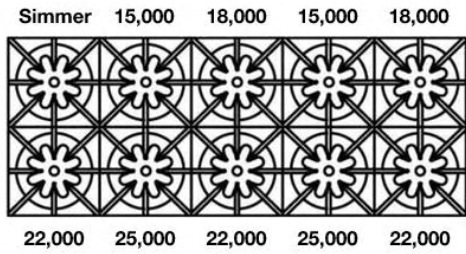

FREESTANDING RANGES: 60" PLATINUM SERIES

BlueStar Model Number Guide:			
Base Model (BSP6010B) 10 Burners | Natural Gas | Stainless Steel Finish | Standard Trim	Change to LP Gas Add (L) for LP/Propane Gas	Add code below for desired color (C) 190 Standard RAL (Semi-Gloss) Colors (CF) Specialty Finish (190 Matte RAL, Precious Metals & Textures) (CC) Custom Colors	Add (PLT) for Plated Trim Includes plated bezels, door handle, handle end and logo. See available options below.

FEATURES:

- 25,000 BTU PrimaNova™ burners
- All burners, plus Interchangeable Griddle and Charbroiler accessory
- The PowR Oven™ provides 40% faster preheating and 30% increase in oven efficiency
- Precise 130° simmer burner
- Integrated wok cooking
- Extra-large oven with True European Convection and 1850° infrared broiler
- Accommodates a full-size commercial 18" x 26" baking sheet
- Includes full extension rack
- Available in 1,000+ colors and finishes
- Handcrafted in Pennsylvania since 1880

PRODUCT SPECIFICATIONS:

- Unit Dimensions: 59.875"W x 24"D x 36.75"H
- Oven Interior: 26.438"W x 20"D x 15"H
- Top Burner Power: 25,000 BTUs
- Simmer Burner: 9,000 BTUs
- Electrical Reqs: 120V, 60Hz, 15 AMPS, 1PH
- Gas Pressure: NAT: 5.0" WC, LP 10.0" WC
- Gas Line Size: ¾"
- Unit Weight: 930 lbs.