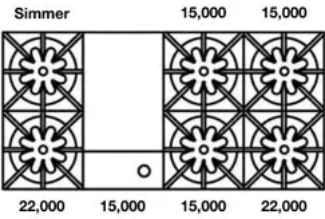

FREESTANDING RANGES: 48" NOVA (RNB) SERIES

**48" Nova (RNB) Series
with 12" Griddle**

Model	Description (* Denotes item that must be specified)	UMRP	MSRP
Natural Gas Models: 48" Nova (RNB) Series with 12" Griddle			
RNB486GV2	6 Burner | 12" Griddle | Nat Gas | Stainless Steel | Standard Trim	$ 12,995	$ 14,945
RNB486GV2PLT	6 Burner | 12" Griddle | Nat Gas | Stainless Steel | Plated Trim*	$ 15,090	$ 17,355
RNB486GV2C	6 Burner | 12" Griddle | Nat Gas | Std RAL Paint* | Standard Trim	$ 14,420	$ 16,585
RNB486GV2CPLT	6 Burner | 12" Griddle | Nat Gas | Std RAL Paint* | Plated Trim*	$ 16,515	$ 18,990
RNB486GV2CF	6 Burner | 12" Griddle | Nat Gas | Specialty Finish* | Standard Trim	$ 15,520	$ 17,850
RNB486GV2CFPLT	6 Burner | 12" Griddle | Nat Gas | Specialty Finish* | Plated Trim*	$ 17,615	$ 20,255
RNB486GV2CC	6 Burner | 12" Griddle | Nat Gas | Custom Color* | Standard Trim	$ 16,950	$ 19,495
RNB486GV2CCPLT	6 Burner | 12" Griddle | Nat Gas | Custom Color* | Plated Trim*	$ 19,045	$ 21,900
LP/Propane Models: 48" Nova (RNB) Series with 12" Griddle			
RNB486GV2L	6 Burner | 12" Griddle | LP Gas | Stainless Steel | Standard Trim	$ 12,995	$ 14,945
RNB486GV2LPLT	6 Burner | 12" Griddle | LP Gas | Stainless Steel | Plated Trim*	$ 15,090	$ 17,355
RNB486GV2LC	6 Burner | 12" Griddle | LP Gas | Std RAL Paint* | Standard Trim	$ 14,420	$ 16,585
RNB486GV2LCPLT	6 Burner | 12" Griddle | LP Gas | Std RAL Paint* | Plated Trim*	$ 16,515	$ 18,990
RNB486GV2LCF	6 Burner | 12" Griddle | LP Gas | Specialty Finish* | Standard Trim	$ 15,520	$ 17,850
RNB486GV2LCFPLT	6 Burner | 12" Griddle | LP Gas | Specialty Finish* | Plated Trim*	$ 17,615	$ 20,255
RNB486GV2LCC	6 Burner | 12" Griddle | LP Gas | Custom Color* | Standard Trim	$ 16,950	$ 19,495
RNB486GV2LCCPLT	6 Burner | 12" Griddle | LP Gas | Custom Color* | Plated Trim*	$ 19,045	$ 21,900
Customization & Accessory Options: (See page 18) | Total Knobs: 9