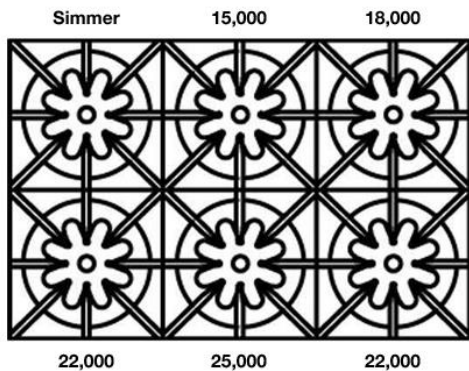

FREESTANDING RANGES: 36" PLATINUM SERIES

BlueStar Model Number Guide:			
Base Model (BSP366B) 6 Burners | Natural Gas | Stainless Steel Finish | Standard Trim	Change to LP Gas Add (L) for LP/Propane Gas	Add code below for desired color (C) 190 Standard RAL (Semi-Gloss) Colors (CF) Specialty Finish (190 Matte RAL, Precious Metals & Textures) (CC) Custom Colors	Add (PLT) for Plated Trim Includes plated bezels, door handle, handle end and logo. See available options below.

FEATURES:

- 25,000 BTU PrimaNova™ burners
- All burners, plus Interchangeable Griddle and Charbroiler accessory
- The PowR Oven™ provides 40% faster preheating and 30% increase in oven efficiency
- Precise 130° simmer burner
- Integrated wok cooking
- Extra-large oven with True European Convection and 1850° infrared broiler
- Accommodates a full-size commercial 18" x 26" baking sheet
- Includes full extension rack
- Available in 1,000+ colors and finishes
- Handcrafted in Pennsylvania since 1880

PRODUCT SPECIFICATIONS:

- Unit Dimensions: 35.875"W x 24"D x 36.75"H
- Oven Interior: 29.25"W x 20"D x 15"H
- Top Burner Power: 25,000 BTUs
- Simmer Burner: 9,000 BTUs
- Electrical Reqs: 120V, 60Hz, 15 AMPS, 1PH
- Gas Pressure: NAT: 5.0" WC, LP 10.0" WC
- Gas Line Size: ½
- Unit Weight: 555 lbs.