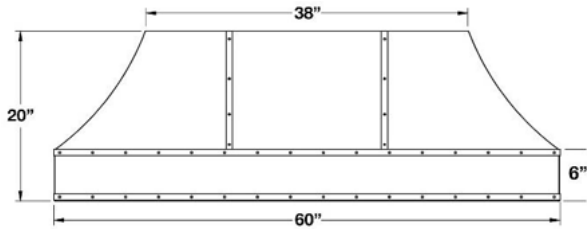

DESIGNER SERIES: 42", 48", 54", 60" & 66" WRANGLER WALL HOODS

42" WRANGLER HOODS		UMRP	MSRP
WR042MLPLT	Body: Stainless Steel | Strap/Rivets: Stainless Steel	$ 7,965	$ 9,160
WR042MLPLTD	Body: Stainless Steel | Strap/Rivets: Des. Metal*	$ 9,350	$ 10,755
WR042MLPLTC	Body: Std RAL Color* | Strap/Rivets: Stainless Steel	$ 9,390	$ 10,800
WR042MLPLTDC	Body: Std RAL Color* | Strap/Rivets: Des Metal*	$ 10,775	$ 12,390
WR042MLPLTCF	Body: Spec. Finish* | Strap/Rivets: Stainless Steel	$ 10,490	$ 12,065
WR042MLPLTDCF	Body: Spec. Finish* | Strap/Rivets: Des. Metal*	$ 11,875	$ 13,655
WR042MLPLTCC	Body: Custom Color* | Strap/Rivets: Stainless Steel	$ 11,920	$ 13,710
WR042MLPLTDCC	Body: Custom Color* | Strap/Rivets: Des. Metal*	$ 13,305	$ 15,300
48" WRANGLER HOODS		UMRP	MSRP
WR048MLPLT	Body: Stainless Steel | Strap/Rivets: Stainless Steel	$ 8,085	$ 9,300
WR048MLPLTD	Body: Stainless Steel | Strap/Rivets: Des. Metal*	$ 9,805	$ 11,275
WR048MLPLTC	Body: Std RAL Color* | Strap/Rivets: Stainless Steel	$ 9,510	$ 10,935
WR048MLPLTDC	Body: Std RAL Color* | Strap/Rivets: Des Metal*	$ 11,230	$ 12,915
WR048MLPLTCF	Body: Spec. Finish* | Strap/Rivets: Stainless Steel	$ 10,610	$ 12,200
WR048MLPLTDCF	Body: Spec. Finish* | Strap/Rivets: Des. Metal*	$ 12,330	$ 14,180
WR048MLPLTCC	Body: Custom Color* | Strap/Rivets: Stainless Steel	$ 12,040	$ 13,845
WR048MLPLTDCC	Body: Custom Color* | Strap/Rivets: Des. Metal*	$ 13,760	$ 15,825
54" WRANGLER HOODS		UMRP	MSRP
WR054MLPLT	Body: Stainless Steel | Strap/Rivets: Stainless Steel	$ 8,205	$ 9,435
WR054MLPLTD	Body: Stainless Steel | Strap/Rivets: Des. Metal*	$ 9,925	$ 11,415
WR054MLPLTC	Body: Std RAL Color* | Strap/Rivets: Stainless Steel	$ 9,630	$ 11,075
WR054MLPLTDC	Body: Std RAL Color* | Strap/Rivets: Des Metal*	$ 11,350	$ 13,050
WR054MLPLTCF	Body: Spec. Finish* | Strap/Rivets: Stainless Steel	$ 10,730	$ 12,340
WR054MLPLTDCF	Body: Spec. Finish* | Strap/Rivets: Des. Metal*	$ 12,450	$ 14,315
WR054MLPLTCC	Body: Custom Color* | Strap/Rivets: Stainless Steel	$ 12,160	$ 13,985
WR054MLPLTDCC	Body: Custom Color* | Strap/Rivets: Des. Metal*	$ 13,880	$ 15,960
60" WRANGLER HOODS		UMRP	MSRP
WR060MLPLT	Body: Stainless Steel | Strap/Rivets: Stainless Steel	$ 8,325	$ 9,575
WR060MLPLTD	Body: Stainless Steel | Strap/Rivets: Des. Metal*	$ 10,300	$ 11,845
WR060MLPLTC	Body: Std RAL Color* | Strap/Rivets: Stainless Steel	$ 9,750	$ 11,215
WR060MLPLTDC	Body: Std RAL Color* | Strap/Rivets: Des Metal*	$ 11,725	$ 13,485
WR060MLPLTCF	Body: Spec. Finish* | Strap/Rivets: Stainless Steel	$ 10,850	$ 12,475
WR060MLPLTDCF	Body: Spec. Finish* | Strap/Rivets: Des. Metal*	$ 12,825	$ 14,750
WR060MLPLTCC	Body: Custom Color* | Strap/Rivets: Stainless Steel	$ 12,280	$ 14,120
WR060MLPLTDCC	Body: Custom Color* | Strap/Rivets: Des. Metal*	$ 14,255	$ 16,395
66" WRANGLER HOODS		UMRP	MSRP
WR066MLPLT	Body: Stainless Steel | Strap/Rivets: Stainless Steel	$ 8,445	$ 9,710
WR066MLPLTD	Body: Stainless Steel | Strap/Rivets: Des. Metal*	$ 10,920	$ 12,560
WR066MLPLTC	Body: Std RAL Color* | Strap/Rivets: Stainless Steel	$ 9,870	$ 11,350
WR066MLPLTDC	Body: Std RAL Color* | Strap/Rivets: Des Metal*	$ 12,345	$ 14,195
WR066MLPLTCF	Body: Spec. Finish* | Strap/Rivets: Stainless Steel	$ 10,970	$ 12,615
WR066MLPLTDCF	Body: Spec. Finish* | Strap/Rivets: Des. Metal*	$ 13,445	$ 15,460
WR066MLPLTCC	Body: Custom Color* | Strap/Rivets: Stainless Steel	$ 12,400	$ 14,260
WR066MLPLTDCC	Body: Custom Color* | Strap/Rivets: Des. Metal*	$ 14,875	$ 17,105