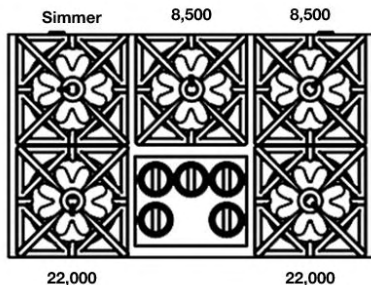

Model	Description (* Denotes item that must be specified)	UMRP	MSRP
Natural Gas Models: 36" Drop-In Cooktop			
RBCT365BSSV2	5 Burners | Nat Gas | Stainless Steel | Std Trim	$ 3,395	$ 3,905
RBCT365BSSV2PLT	5 Burners | Nat Gas | Stainless Steel | Plated Trim*	$ 4,440	$ 5,105
LP/Propane Models: 36" Drop-In Cooktop			
RBCT365BSSV2L	5 Burners | LP Gas | Stainless Steel | Std Trim	$ 3,395	$ 3,905
RBCT365BSSV2LPLT	5 Burners | LP Gas | Stainless Steel | Plated Trim*	$ 4,440	$ 5,105
KNOB OPTIONS: (Total Knobs: 5)			
KN-C	Knob: Standard 190 RAL Color	$ 115 ea	$ 130 ea
BZ-C	Bezel: Standard 190 RAL Color	$ 65 ea	$ 75 ea
KN-CF	Knob: Spec Finish (Matte RAL, Textured RAL or Prec Metals)	$185 ea	$ 215 ea
KN-PLT	Knob: Plated Trim (See options below)	$ 250 ea	$ 290 ea
PLATED TRIM OPTIONS: (Includes bezels and logo)			
Antique Brass, Brushed Brass, Polished Brass, Antique Copper, Brushed Copper, Polished Copper, Chrome, Oil Rubbed Bronze & Pewter			

FEATURES:

- 22,000 BTU UltraNova™ burners & 15,000 BTU Nova™ burners
- Precise 130° simmer burner
- Full motion grates
- Stainless steel knobs and available customization
- Includes wok ring accessory
- Enhanced compatibility with BlueStar Electric Wall Oven

PRODUCT SPECIFICATIONS:

- 30" Unit Dimensions: 30"W x 22"D x 5"H
- 36" Unit Dimensions: 36"W x 22"D x 5"H
- Top Burner Power: 22,000 BTUs
- Simmer Burner: 9,000 BTUs
- Electrical Requirements: 120V, 60Hz, 15 AMPS, 1PH
- Gas Pressure: NAT: 5.0" WC, LP 10.0" WC
- Gas Line Size: ½"
- 30" Unit Weight: 160 lbs.
- 36" Unit Weight: 175 lbs.