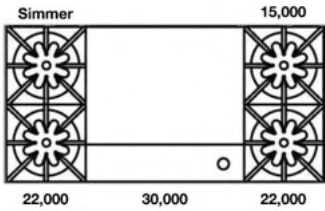

FREESTANDING RANGES: 48" NOVA (RNB) SERIES

48" Nova (RNB) Series with 24" Griddle

Model	Description (* Denotes item that must be specified)	UMRP	MSRP
Natural Gas Models: 48" Nova (RNB) Series with 24" Griddle			
RNB484GV2	4 Burner | 24" Griddle | Nat Gas | Stainless Steel | Standard Trim	$ 14,395	$ 16,555
RNB484GV2PLT	4 Burner | 24" Griddle | Nat Gas | Stainless Steel | Plated Trim*	$ 16,490	$ 18,965
RNB484GV2C	4 Burner | 24" Griddle | Nat Gas | Std RAL Paint* | Standard Trim	$ 15,820	$ 18,195
RNB484GV2CPLT	4 Burner | 24" Griddle | Nat Gas | Std RAL Paint* | Plated Trim*	$ 17,915	$ 20,600
RNB484GV2CF	4 Burner | 24" Griddle | Nat Gas | Specialty Finish* | Standard Trim	$ 16,920	$ 19,460
RNB484GV2CFPLT	4 Burner | 24" Griddle | Nat Gas | Specialty Finish* | Plated Trim*	$ 19,015	$ 21,865
RNB484GV2CC	4 Burner | 24" Griddle | Nat Gas | Custom Color* | Standard Trim	$ 18,350	$ 21,105
RNB484GV2CCPLT	4 Burner | 24" Griddle | Nat Gas | Custom Color* | Plated Trim*	$ 20,445	$ 23,510
LP/Propane Models: 48" Nova (RNB) Series with 24" Griddle			
RNB484GV2L	4 Burner | 24" Griddle | LP Gas | Stainless Steel | Standard Trim	$ 14,395	$ 16,555
RNB484GV2LPLT	4 Burner | 24" Griddle | LP Gas | Stainless Steel | Plated Trim*	$ 16,490	$ 18,965
RNB484GV2LC	4 Burner | 24" Griddle | LP Gas | Std RAL Paint* | Standard Trim	$ 15,820	$ 18,195
RNB484GV2LCPLT	4 Burner | 24" Griddle | LP Gas | Std RAL Paint* | Plated Trim*	$ 17,915	$ 20,600
RNB484GV2LCF	4 Burner | 24" Griddle | LP Gas | Specialty Finish* | Standard Trim	$ 16,920	$ 19,460
RNB484GV2LCFPLT	4 Burner | 24" Griddle | LP Gas | Specialty Finish* | Plated Trim*	$ 19,015	$ 21,865
RNB484GV2LCC	4 Burner | 24" Griddle | LP Gas | Custom Color* | Standard Trim	$ 18,350	$ 21,105
RNB484GV2LCCPLT	4 Burner | 24" Griddle | LP Gas | Custom Color* | Plated Trim*	$ 20,445	$ 23,510
Customization & Accessory Options: (See page 18) | Total Knobs: 8