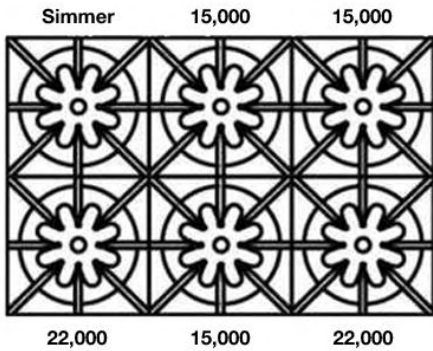

FREESTANDING RANGES: 36" NOVA (RNB) SERIES

BlueStar Model Number Guide:

Base Model (RNB366BV2) 6 Burners | Natural Gas | Stainless Steel Finish | Standard Trim	Change to LP Gas Add (L) for LP/Propane Gas	Add code below for desired color (C) 190 Standard RAL (Semi-Gloss) Colors (CF) Specialty Finish (190 Matte RAL, Precious Metals & Textures) (CC) Custom Colors	Add (PLT) for Plated Trim Includes plated bezels, door handle, handle end and logo. See available options below.

FEATURES:

- 22,000 BTU UltraNova™ burners & 15,000 BTU Nova™ burners
- Precise 130° simmer burner
- Available with all burners or add integrated griddle, charbroiler or French top
- Extra-large convection oven with 1850° infrared broiler that accommodates a full size 18" x 26" commercial baking sheet
- Includes full extension rack
- Integrated wok cooking
- Available with swing doors
- Available in 1,000+ colors & finishes plus additional customization options
- Handcrafted in Pennsylvania since 1880

PRODUCT SPECIFICATIONS:

- Unit Dimensions: 35.875"W x 24"D x 36.75"H
- Oven Interior: 29.25"W x 20"D x 15"H
- Top Burner Power: 22,000 BTUs
- Simmer Burner: 9,000 BTUs
- Electrical Reqs: 120V, 60Hz, 15 AMPS, 1PH
- Gas Pressure: NAT: 5.0" WC, LP 10.0" WC
- Gas Line Size: ½
- Unit Weight: 470 lbs.