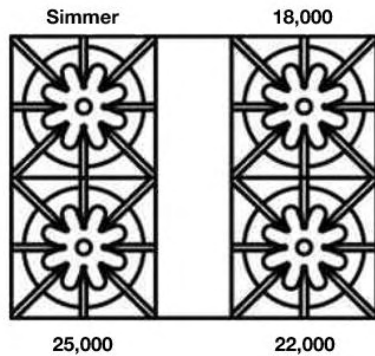

FREESTANDING RANGES: 30" PLATINUM SERIES

BlueStar Model Number Guide:

Base Model (BSP304B) 4 Burners | Natural Gas | Stainless Steel Finish | Standard Trim	Change to LP Gas Add (L) for LP/Propane Gas	Add code below for desired color (C) 190 Standard RAL (Semi-Gloss) Colors (CF) Specialty Finish (190 Matte RAL, Precious Metals & Textures) (CC) Custom Colors	Add (PLT) for Plated Trim Includes plated bezels, door handle, handle end and logo. See available options below.

FEATURES:

- 25,000 BTU PrimaNova™ burners
- All burners, plus Interchangeable Griddle and Charbroiler accessory
- The PowR Oven™ provides 40% faster preheating and 30% increase in oven efficiency
- Precise 130° simmer burner
- Integrated wok cooking
- Extra-large oven with True European Convection and 1850° infrared broiler
- Accommodates a full-size commercial 18" x 26" baking sheet
- Available in 1,000+ colors and finishes
- Includes full extension rack
- Handcrafted in Pennsylvania since 1880

PRODUCT SPECIFICATIONS:

- Unit Dimensions: 29.875W x 24"D x 36.75"H
- Oven Interior: 26.438"W x 20"D x 15"H
- Top Burner Power: 25,000 BTUs
- Simmer Burner: 9,000 BTUs
- Electrical Reqs: 120V, 60Hz, 15 AMPS, 1PH
- Gas Pressure: NAT: 5.0" WC, LP 10.0" WC
- Gas Line Size: ½
- Unit Weight: 480 lbs.