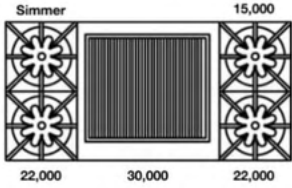

RANGETOPS: 48" NOVA (RNB) SERIES

48" Nova (RNB) Rangetop with 24" Charbroiler

Model	Description (* Denotes item that must be specified)	UMRP	MSRP
Natural Gas Models: 48" Nova Series Rangetop with 24" Charbroiler			
RGTNB484CBV2	4 Burner | 24" Charbroiler | Nat Gas | Stainless Steel | Standard Trim	$ 7,195	$ 8,275
RGTNB484CBV2PLT	4 Burner | 24" Charbroiler | Nat Gas | Stainless Steel | Plated Trim*	$ 8,555	$ 9,840
LP/Propane Models: 48" Nova Series Rangetop with 24" Charbroiler			
RGTNB484CBV2L	4 Burner | 24" Charbroiler | LP Gas | Stainless Steel | Standard Trim	$ 7,195	$ 8,275
RGTNB484CBV2LPLT	4 Burner | 24" Charbroiler | LP Gas | Stainless Steel | Plated Trim*	$ 8,555	$ 9,840
Customization & Accessory Options: (See page 46) | Total Knobs: 6