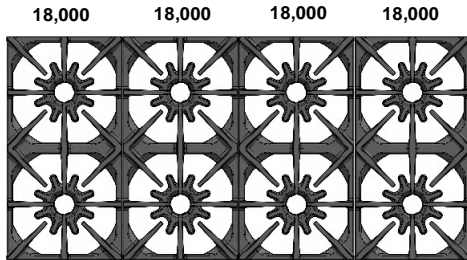

FREESTANDING RANGES: DUAL FUEL SERIES

BlueStar Model Number Guide:			
Base Model (BSDF488B) 8 Burners | Natural Gas | Stainless Steel Finish | Standard Trim	LP Models Add (L) for LP/Propane Gas	Add code below for desired color (C) 190 Standard RAL (Semi-Gloss) Colors (CF) Specialty Finish (190 Matte RAL, Precious Metals & Textures) (CC) Custom Colors	Add (PLT) for Plated Trim Includes plated bezels, door handle, handle end and logo. See available options below.

18,000   18,000   18,000   18,000

25,000*   25,000*   25,000*   25,000*

(*) 5% less output when configured for LP/Propane

FEATURES:

- Revolutionary X8™ Burners
- Unparalleled versatility & control on every burner
- From searing highs (25,000 BTUs) to gentle lows (2,600 BTUs) to a constant warm (500 BTUs)
- Steel griddle with temperature control
- Extra-large True European convection oven
- Fits commercial-size 26" x 18" sheet pan
- 8 Cooking modes plus Sabbath, Cleaning & precision temperature probe
- Full-color 7" touchscreen with ergonomic, tilt-up display
- Quick Start™ cooking in 3 easy touches
- Available in 1,000+ colors plus 10 metal trim finishes
- Handcrafted in Pennsylvania since 1880

PRODUCT SPECIFICATIONS:

- Overall Dimensions: 47 7/8"W x 26 1/2"D x 36"H
- Large Oven Interior: 26 1/4"W x 20"D x 16 5/8"H
- Bake Element Rating: 3500W (2500W Inner/ 1000W Outer)
- Broiler Rating: 5000W (2500 Inner / 2500W Outer)
- Large Oven Convection Element Rating: 2800W
- Small Oven Interior: 14 1/8"W x 20"D x 16 5/8"H
- Bake Element Rating: 2100W
- Small Oven Convection Element Rating: 2800W
- Top Burner Rating (Front): Nat: 25,000 BTUs | LP: 24,000 BTUs
- Top Burner Rating (Rear): 18,000 BTUs
- Simmer Burner Rating: 500 BTUs