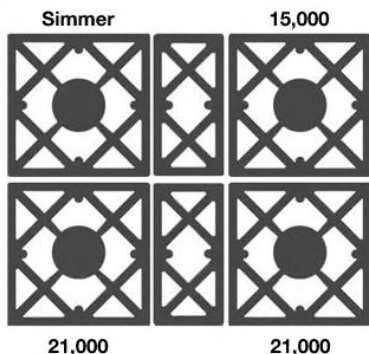

FREESTANDING RANGES: 30" CULINARY SERIES – SEALED BURNER BURNER

BlueStar Model Number Guide:			
Base Model (RCS30SBV2) 4 Burners | Natural Gas | Stainless Steel Finish | Standard Trim	Change to LP Gas Add (L) for LP/Propane Gas	Add code below for desired color (C) 190 Standard RAL (Semi-Gloss) Colors (CF) Specialty Finish (190 Matte RAL, Precious Metals & Textures) (CC) Custom Colors	Add (PLT) for Plated Trim Includes plated bezels, door handle, handle end and logo. See available options below.

FEATURES:

- Sealed burner design with up to 21,000 BTUs of power (18,000 BTUs on LP/Propane models)
- Precise simmer burner
- Extra-large convection oven with 1850° infrared broiler that accommodates a full size 18" x 26" commercial baking sheet. 24" model accommodates half size baking sheet.
- 24" depth for compatibility with standard kitchen cabinetry
- Available in 1,000+ colors and finishes
- Handcrafted in Pennsylvania since 1880

PRODUCT SPECIFICATIONS:

- Unit Dimensions: 29.875"W x 24"D x 36.75"H
- Oven Interior: 26.438"W x 20"D x 15"H
- Top Burner Power: 21,000 BTUs / 18,000 BTUs
- Simmer Burner: 5,000 BTUs
- Electrical Reqs: 120V, 60Hz, 15 AMPS, 1PH
- Gas Pressure: NAT: 5.0" WC, LP 10.0" WC
- Gas Line Size: ½"
- Unit Weight: 380 lbs.