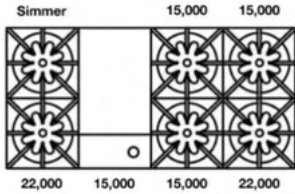

RANGETOPS: 48" NOVA (RNB) SERIES

**48" Nova (RNB) Rangetop
with 12" Griddle**

Model	Description (* Denotes item that must be specified)	UMRP	MSRP
Natural Gas Models: 48" Nova Series Rangetop with 12" Griddle			
RGTNB486GV2	4 Burner | 12" Griddle | Nat Gas | Stainless Steel | Standard Trim	$ 6,595	$ 7,585
RGTNB486GV2PLT	4 Burner | 12" Griddle | Nat Gas | Stainless Steel | Plated Trim*	$ 7,955	$ 9,150
LP/Propane Models: 48" Nova Series Rangetop with 12" Griddle			
RGTNB486GV2L	4 Burner | 12" Griddle | LP Gas | Stainless Steel | Standard Trim	$ 6,595	$ 7,585
RGTNB486GV2LPLT	4 Burner | 12" Griddle | LP Gas | Stainless Steel | Plated Trim*	$ 7,955	$ 9,150
Customization & Accessory Options: (See page 46) | Total Knobs: 7