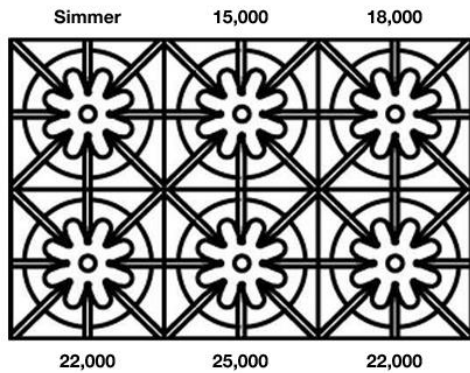

RANGETOPS: 36" PLATINUM SERIES

BlueStar Model Number Guide:			
Base Model (BSPRT366B) 6 Burners | Natural Gas | Stainless Steel Finish | Standard Trim	Change to LP Gas Add (L) for LP/Propane Gas	Add code below for desired color Not available on Rangetop or Cooktop models	Add (PLT) for Plated Trim Includes plated bezels and logo. See available options below.

FEATURES:

- 25,000 BTU PrimaNova™ burners
- All burners, plus Interchangeable Griddle and Charbroiler accessory
- Precise 130° simmer burner
- Integrated wok cooking
- Handcrafted in Pennsylvania since 1880

PRODUCT SPECIFICATIONS:

- Unit Dimensions: 35.875"W x 24"D x 8.625"H
- Top Burner Power: 25,000 BTUs
- Simmer Burner: 9,000 BTUs
- Electrical Reqs: 120V, 60Hz, 15 AMPS, 1PH
- Gas Pressure: NAT: 5.0" WC, LP 10.0" WC
- Gas Line Size: ½"
- Unit Weight: 285 lbs.

Model	Description (* Denotes item that must be specified)	UMRP	MSRP
Natural Gas Models: 36" Platinum Series Rangetop			
BSPRT366B	6 Burners | Nat Gas | Stainless Steel | Std Trim	$ 6,395	$ 7,355
BSPRT366BPLT	6 Burners | Nat Gas | Stainless Steel | Plated Trim*	$ 7,440	$ 8,555
LP/Propane Models: 36" Platinum Series Rangetop			
BSPRT366BL	6 Burners | LP Gas | Stainless Steel | Std Trim	$ 6,395	$ 7,355
BSPRT366BLPLT	6 Burners | LP Gas | Stainless Steel | Plated Trim*	$ 7,440	$ 8,555
BACKGUARD OPTIONS:			
All BlueStar freestanding appliances must be installed with a UL approved backguard. All units ship standard with a UL approved Island Trim unless otherwise specified.			
BG636BSP	6" Backguard	$ 655	$ 755
BG3617BSP	17" Backguard	$ 1,325	$ 1,525
SDHS36BSP	24" High Shelf	$ 1,535	$ 1,765
KNOB OPTIONS: (Total Knobs: 6)			
KN-BLK	Standard Black Knob (Ordered with unit)	N/C	N/C
KN-C	Knob: Standard 190 RAL Color	$ 115 ea	$ 130 ea
BZ-C	Bezel: Standard 190 RAL Color	$ 65 ea	$ 75 ea
KN-CF	Knob: Spec Finish (Matte RAL, Textured RAL or Prec Metals)	$ 185 ea	$ 215 ea
KN-PLT	Knob: Plated Trim (See options below)	$ 250 ea	$ 290 ea
PLATED TRIM OPTIONS: (Includes bezels and logo)			
Antique Brass, Brushed Brass, Polished Brass, Antique Copper, Brushed Copper, Polished Copper, Chrome, Oil Rubbed Bronze & Pewter			
See page 56 for additional customization and accessories for Rangetops and Cooktops