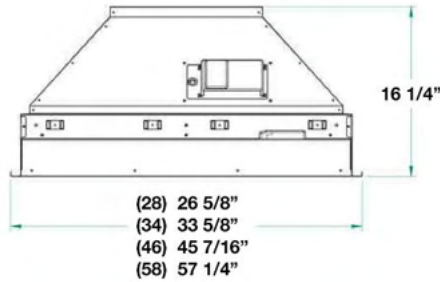

BLOWER OPTIONS	IN-HOOD		IN-LINE		REMOTE		DISCHARGE	
CFM POWER	600	1200	800	1200	1000	1400	TOP	REAR
MODEL #	BS-CFM-600-IN06	BS-CFM-1200-IN12	ATEX-0.8	ATEX-1.2	HYEX-1.0-GA	HYEX-1.4-GA		
UMRP	$ 965	$ 1,385	$ 1,260	$ 1,510	$ 1,385	$ 1,640	Available at time of order	
28" Liners	•		•	•	•	•		
34" Liners	•	•	•	•	•	•		
40" Liners	•	•	•	•	•	•		
46" Liners	•	•	•	•	•	•		
52" Liners	•	•	•	•	•	•		
58" Liners	•	•	•	•	•	•		
64" Liners	•	•	•	•	•	•		
70" Liners	•	•	•	•	•	•