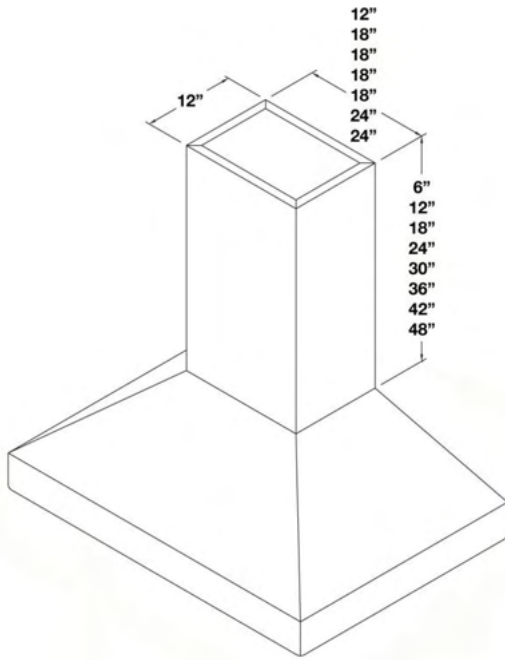

DUCT COVERS: HAMPTON WALL HOODS

SIZE	MODEL	HEIGHT	UMRP	MSRP
Available Duct Covers for 30" Models	DCCW03006	6"	\$ 885	\$ 1,020
	DCCW03012	12"	\$ 965	\$ 1,110
	DCCW03018	18"	\$ 1,065	\$ 1,225
	DCCW03024	24"	\$ 1,160	\$ 1,335
	DCCW03030	30"	\$ 1,250	\$ 1,440
	DCCW03036	36"	\$ 1,340	\$ 1,540
	DCCW03042	42"	\$ 1,445	\$ 1,660
	DCCW03048	48"	\$ 1,525	\$ 1,755
	Available Duct Covers for 36" Models	DCCW03606	6"	\$ 885
DCCW03612		12"	\$ 965	\$ 1,110
DCCW03618		18"	\$ 1,065	\$ 1,225
DCCW03624		24"	\$ 1,160	\$ 1,335
DCCW03630		30"	\$ 1,250	\$ 1,440
DCCW03636		36"	\$ 1,340	\$ 1,540
DCCW03642		42"	\$ 1,445	\$ 1,660
DCCW03648		48"	\$ 1,525	\$ 1,755
Available Duct Covers for 42" Models		DCCW04206	6"	\$ 885
	DCCW04212	12"	\$ 965	\$ 1,110
	DCCW04218	18"	\$ 1,065	\$ 1,225
	DCCW04224	24"	\$ 1,160	\$ 1,335
	DCCW04230	30"	\$ 1,250	\$ 1,440
	DCCW04236	36"	\$ 1,340	\$ 1,540
	DCCW04242	42"	\$ 1,445	\$ 1,660
	DCCW04248	48"	\$ 1,525	\$ 1,755