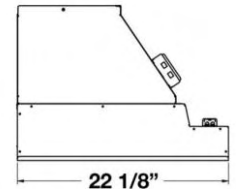

BLOWER OPTIONS	IN-HOOD		IN-LINE		REMOTE		DISCHARGE	
CFM POWER	600	1200	800	1200	1000	1400	TOP	REAR
MODEL #	BS-CFM-600-IN06	BS-CFM-1200-IN12	ATEX-0.8	ATEX-1.2	HYEX-1.0-GA	HYEX-1.4-GA		
UMRP	$ 965	$ 1,385	$ 1,260	$ 1,510	$ 1,385	$ 1,640	Available at time of order	
28" Liners	•		•	•	•	•		
34" Liners	•	•	•	•	•	•		
40" Liners	•	•	•	•	•	•		
46" Liners	•	•	•	•	•	•		
52" Liners	•	•	•	•	•	•		
58" Liners	•	•	•	•	•	•		
64" Liners	•	•	•	•	•	•		
70" Liners	•	•	•	•	•	•