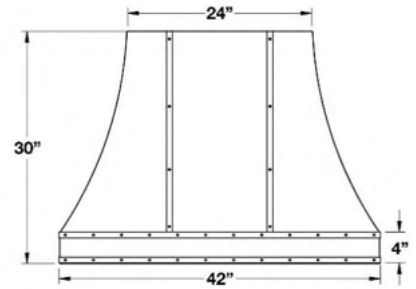

BLOWER OPTIONS	IN-HOOD		IN-LINE		REMOTE		DISCHARGE	
CFM POWER	600	1200	800	1200	1000	1400	TOP	REAR
MODEL #	BS-CFM-600-IN06	BS-CFM-1200-IN12	ATEX-0.8	ATEX-1.2	HYEX-1.0-GA	HYEX-1.4-GA		
UMRP	$ 965	$ 1,385	$ 1,260	$ 1,510	$ 1,385	$ 1,640	Available at time of order	
SC030MLPLT	•		•	•	•	•		
SC036MLPLT	•	•	•	•	•	•		
SC042MLPLT	•	•	•	•	•	•		
SC048MLPLT	•	•	•	•	•	•		
SC054MLPLT	•	•	•	•	•	•		
SC060MLPLT	•	•	•	•	•	•