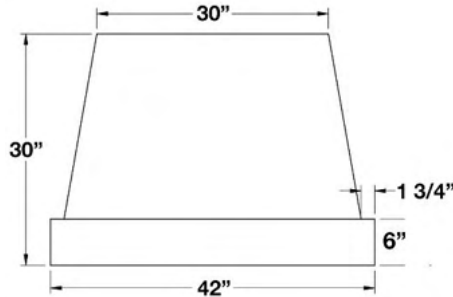

BLOWER OPTIONS	IN-HOOD		IN-LINE		REMOTE		DISCHARGE	
CFM POWER	600	1200	800	1200	1000	1400	TOP	REAR
MODEL #	BS-CFM-600-IN06	BS-CFM-1200-IN12	ATEX-0.8	ATEX-1.2	HYEX-1.0-GA	HYEX-1.4-GA		
UMRP	$ 965	$ 1,385	$ 1,260	$ 1,510	$ 1,385	$ 1,640	Available at time of order	
NR036MLPLT	•	•	•	•	•	•		
NR042MLPLT	•	•	•	•	•	•		
NR048MLPLT	•	•	•	•	•	•		
NR054MLPLT	•	•	•	•	•	•		
NR060MLPLT	•	•	•	•	•	•		
NR066MLPLT	•	•	•	•	•	•