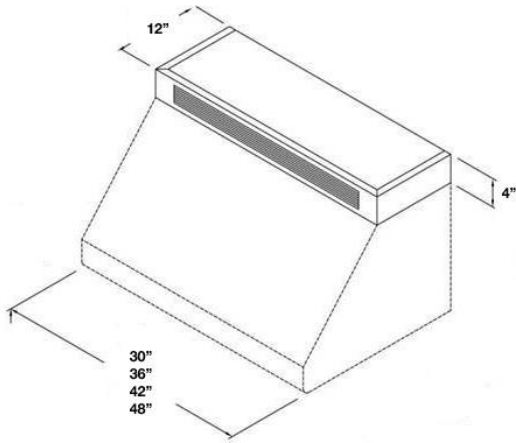

RECIRCULATING KITS: STANDARD WALL HOODS

Model	Description	UMRP	MSRP
PH-RHKP-30-SS	30" Recirculating Kit	$ 1,250	$ 1,440
PH-RHKP-36-SS	36" Recirculating Kit	$ 1,325	$ 1,525
PH-RHKP-42-SS	42" Recirculating Kit	$ 1,385	$ 1,595
PH-RHKP-48-SS	48" Recirculating Kit	$ 1,455	$ 1,675

FEATURES:

- Seamed construction
- Includes charcoal filter
- Stainless steel finish
- Use only with 600 CFM In-hood fan – *Sold separately*
- Compatible with Bonanza, Incline and Proline hoods only
- Duct cover can not be attached above recirculating kits