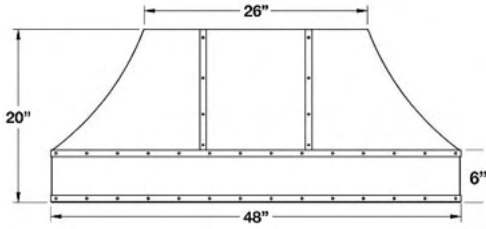

DESIGNER SERIES: 42", 48", 54", 60" & 66" WRANGLER WALL HOODS

42" WRANGLER HOODS		UMRP	MSRP
WR042MLPLT	Body: Stainless Steel | Strap/Rivets: Stainless Steel	$ 7,965	$ 9,160
WR042MLPLTD	Body: Stainless Steel | Strap/Rivets: Des. Metal*	$ 9,350	$ 10,755
WR042MLPLTC	Body: Std RAL Color* | Strap/Rivets: Stainless Steel	$ 9,390	$ 10,800
WR042MLPLTDC	Body: Std RAL Color* | Strap/Rivets: Des Metal*	$ 10,775	$ 12,390
WR042MLPLTCF	Body: Spec. Finish* | Strap/Rivets: Stainless Steel	$ 10,490	$ 12,065
WR042MLPLTDCF	Body: Spec. Finish* | Strap/Rivets: Des. Metal*	$ 11,875	$ 13,655
WR042MLPLTCC	Body: Custom Color* | Strap/Rivets: Stainless Steel	$ 11,920	$ 13,710
WR042MLPLTDCC	Body: Custom Color* | Strap/Rivets: Des. Metal*	$ 13,305	$ 15,300
48" WRANGLER HOODS		UMRP	MSRP
WR048MLPLT	Body: Stainless Steel | Strap/Rivets: Stainless Steel	$ 8,085	$ 9,300
WR048MLPLTD	Body: Stainless Steel | Strap/Rivets: Des. Metal*	$ 9,805	$ 11,275
WR048MLPLTC	Body: Std RAL Color* | Strap/Rivets: Stainless Steel	$ 9,510	$ 10,935
WR048MLPLTDC	Body: Std RAL Color* | Strap/Rivets: Des Metal*	$ 11,230	$ 12,915
WR048MLPLTCF	Body: Spec. Finish* | Strap/Rivets: Stainless Steel	$ 10,610	$ 12,200
WR048MLPLTDCF	Body: Spec. Finish* | Strap/Rivets: Des. Metal*	$ 12,330	$ 14,180
WR048MLPLTCC	Body: Custom Color* | Strap/Rivets: Stainless Steel	$ 12,040	$ 13,845
WR048MLPLTDCC	Body: Custom Color* | Strap/Rivets: Des. Metal*	$ 13,760	$ 15,825
54" WRANGLER HOODS		UMRP	MSRP
WR054MLPLT	Body: Stainless Steel | Strap/Rivets: Stainless Steel	$ 8,205	$ 9,435
WR054MLPLTD	Body: Stainless Steel | Strap/Rivets: Des. Metal*	$ 9,925	$ 11,415
WR054MLPLTC	Body: Std RAL Color* | Strap/Rivets: Stainless Steel	$ 9,630	$ 11,075
WR054MLPLTDC	Body: Std RAL Color* | Strap/Rivets: Des Metal*	$ 11,350	$ 13,050
WR054MLPLTCF	Body: Spec. Finish* | Strap/Rivets: Stainless Steel	$ 10,730	$ 12,340
WR054MLPLTDCF	Body: Spec. Finish* | Strap/Rivets: Des. Metal*	$ 12,450	$ 14,315
WR054MLPLTCC	Body: Custom Color* | Strap/Rivets: Stainless Steel	$ 12,160	$ 13,985
WR054MLPLTDCC	Body: Custom Color* | Strap/Rivets: Des. Metal*	$ 13,880	$ 15,960
60" WRANGLER HOODS		UMRP	MSRP
WR060MLPLT	Body: Stainless Steel | Strap/Rivets: Stainless Steel	$ 8,325	$ 9,575
WR060MLPLTD	Body: Stainless Steel | Strap/Rivets: Des. Metal*	$ 10,300	$ 11,845
WR060MLPLTC	Body: Std RAL Color* | Strap/Rivets: Stainless Steel	$ 9,750	$ 11,215
WR060MLPLTDC	Body: Std RAL Color* | Strap/Rivets: Des Metal*	$ 11,725	$ 13,485
WR060MLPLTCF	Body: Spec. Finish* | Strap/Rivets: Stainless Steel	$ 10,850	$ 12,475
WR060MLPLTDCF	Body: Spec. Finish* | Strap/Rivets: Des. Metal*	$ 12,825	$ 14,750
WR060MLPLTCC	Body: Custom Color* | Strap/Rivets: Stainless Steel	$ 12,280	$ 14,120
WR060MLPLTDCC	Body: Custom Color* | Strap/Rivets: Des. Metal*	$ 14,255	$ 16,395
66" WRANGLER HOODS		UMRP	MSRP
WR066MLPLT	Body: Stainless Steel | Strap/Rivets: Stainless Steel	$ 8,445	$ 9,710
WR066MLPLTD	Body: Stainless Steel | Strap/Rivets: Des. Metal*	$ 10,920	$ 12,560
WR066MLPLTC	Body: Std RAL Color* | Strap/Rivets: Stainless Steel	$ 9,870	$ 11,350
WR066MLPLTDC	Body: Std RAL Color* | Strap/Rivets: Des Metal*	$ 12,345	$ 14,195
WR066MLPLTCF	Body: Spec. Finish* | Strap/Rivets: Stainless Steel	$ 10,970	$ 12,615
WR066MLPLTDCF	Body: Spec. Finish* | Strap/Rivets: Des. Metal*	$ 13,445	$ 15,460
WR066MLPLTCC	Body: Custom Color* | Strap/Rivets: Stainless Steel	$ 12,400	$ 14,260
WR066MLPLTDCC	Body: Custom Color* | Strap/Rivets: Des. Metal*	$ 14,875	$ 17,105