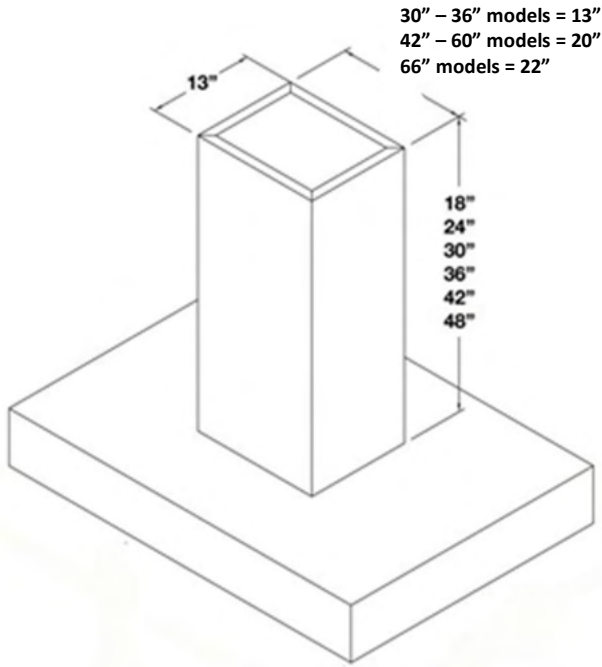

DUCT COVERS: MANHATTAN ISLAND HOODS

NOTE: 18", 24", 30" & 36" DUCT COVERS INCLUDED WITH HOOD AT NO CHARGE. BELOW PRICING IS IF PURCHASED SEPARATELY.

NOTE: HOOD MUST BE MOUNTED TO CEILING AND CEILING ACCESS MAY BE REQUIRED. PLEASE REFERENCE THE INSTALLATION MANUAL ON BLUESTARCOOKING.COM FOR DETAILS

NOTE: MUST ORDER DUCT COVER FOR BLOWER & MOUNTING PURPOSES. MINIMUM 18" HIGH

SIZE	MODEL	HEIGHT	UMRP	MSRP
Available Duct Covers for 36" Models	DC18-MANH36ISS	18"	$ 755	$ 870
	DC24MANH36ISS	24"	$ 830	$ 955
	DC30MANH36ISS	30"	$ 895	$ 1,030
	DC36MANH36ISS	36"	$ 1,035	$ 1,190
	DC42MANH36ISS	42"	$ 1,110	$ 1,275
	DC48MANH36ISS	48"	$ 1,180	$ 1,355
Available Duct Covers for 42" Models	DC18MANH42ISS	18"	$ 755	$ 870
	DC24MANH42ISS	24"	$ 830	$ 955
	DC30MANH42ISS	30"	$ 895	$ 1,030
	DC36MANH42ISS	36"	$ 1,035	$ 1,190
	DC42MANH42ISS	42"	$ 1,110	$ 1,275
	DC48MANH42ISS	48"	$ 1,180	$ 1,355
Available Duct Covers for 48" Models	DC18MANH48ISS	18"	$ 755	$ 870
	DC24MANH48ISS	24"	$ 830	$ 955
	DC30MANH48ISS	30"	$ 895	$ 1,030
	DC36MANH48ISS	36"	$ 1,035	$ 1,190
	DC42MANH48ISS	42"	$ 1,110	$ 1,275
	DC48MANH48ISS	48"	$ 1,180	$ 1,355

SIZE	MODEL	HEIGHT	UMRP	MSRP
Available Duct Covers for 54" Models	DC18MANH54ISS	18"	$ 755	$ 870
	DC24MANH54ISS	24"	$ 830	$ 955
	DC30MANH54ISS	30"	$ 895	$ 1,030
	DC36MANH54ISS	36"	$ 1,035	$ 1,190
	DC42MANH54ISS	42"	$ 1,110	$ 1,275
	DC48MANH54ISS	48"	$ 1,180	$ 1,355
Available Duct Covers for 60" Models	DC18MANH60ISS	18"	$ 755	$ 870
	DC24MANH60ISS	24"	$ 830	$ 955
	DC30MANH60ISS	30"	$ 895	$ 1,030
	DC36MANH60ISS	36"	$ 1,035	$ 1,190
	DC42MANH60ISS	42"	$ 1,110	$ 1,275
	DC48MANH60ISS	48"	$ 1,180	$ 1,355
Available Duct Covers for 66" Models	DC18MANH66ISS	18"	$ 755	$ 870
	DC24MANH66ISS	24"	$ 830	$ 955
	DC30MANH66ISS	30"	$ 895	$ 1,030
	DC36MANH66ISS	36"	$ 1,035	$ 1,190
	DC42MANH66ISS	42"	$ 1,110	$ 1,275
	DC48MANH66ISS	48"	$ 1,180	$ 1,355