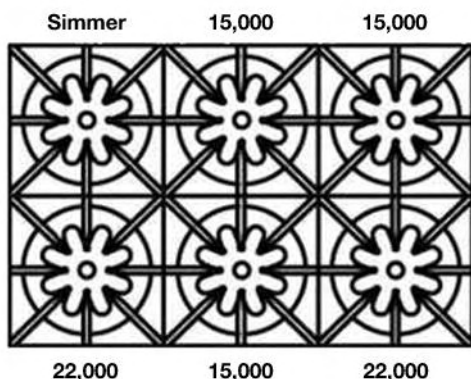

RANGETOPS: 36" NOVA (RNB) SERIES

BlueStar Model Number Guide:			
Base Model (RGTNB366BV2) 6 Burners | Natural Gas | Stainless Steel Finish | Standard Trim	Change to LP Gas Add (L) for LP/Propane Gas	Add code below for desired color Not available on Rangetop or Cooktop models	Add (PLT) for Plated Trim Includes plated bezels and logo. See available options below.

FEATURES:

- 22,000 BTU UltraNova™ burners & 15,000 BTU Nova™ burners
- Precise 130° simmer burner
- Available with all burners or add integrated griddle, charbroiler or French top
- Integrated wok cooking
- Handcrafted in Pennsylvania since 1880

PRODUCT SPECIFICATIONS:

- Unit Dimensions: 35.875"W x 24"D x 8.625"H
- Top Burner Power: 22,000 BTUs
- Simmer Burner: 9,000 BTUs
- Electrical Reqs: 120V, 60Hz, 15 AMPS, 1PH
- Gas Pressure: NAT: 5.0" WC, LP 10.0" WC
- Gas Line Size: ½"
- Unit Weight: 220 lbs.

Model	Description (* Denotes item that must be specified)	UMRP	MSRP
Natural Gas Models: 36" Nova Series Rangetop			
RGTNB366BV2	6 Burners | Nat Gas | Stainless Steel | Std Trim	$ 5,095	$ 5,860
RGTNB366BV2PLT	6 Burners | Nat Gas | Stainless Steel | Plated Trim*	$ 6,140	$ 7,060
LP/Propane Models: 36" Nova Series Rangetop			
RGTNB366BV2L	6 Burners | LP Gas | Stainless Steel | Std Trim	$ 5,095	$ 5,860
RGTNB366BV2LPLT	6 Burners | LP Gas | Stainless Steel | Plated Trim*	$ 6,140	$ 7,060
BACKGUARD OPTIONS:			
All BlueStar freestanding appliances must be installed with a UL approved backguard. All units ship standard with a UL approved Island Trim unless otherwise specified.			
BG636BSP	6" Backguard	$ 655	$ 755
BG3617BSP	17" Backguard	$ 1,325	$ 1,525
SDHS36BSP	24" High Shelf	$ 1,535	$ 1,765
KNOB OPTIONS: (Total Knobs: 6)			
KN-BLK	Standard Black Knob (Ordered with unit)	N/C	N/C
KN-C	Knob: Standard 190 RAL Color	$ 115 ea	$ 130 ea
BZ-C	Bezel: Standard 190 RAL Color	$ 65 ea	$ 75 ea
KN-CF	Knob: Spec Finish (Matte RAL, Textured RAL or Prec Metals)	$ 185 ea	$ 215 ea
KN-PLT	Knob: Plated Trim (See options below)	$ 250 ea	$ 290 ea
PLATED TRIM OPTIONS: (Includes bezels and logo)			
Antique Brass, Brushed Brass, Polished Brass, Antique Copper, Brushed Copper, Polished Copper, Chrome, Oil Rubbed Bronze & Pewter			
See page 56 for additional customization and accessories for Rangetops and Cooktops