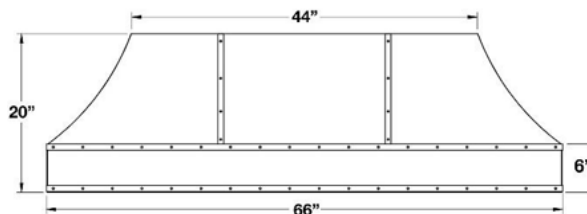

DESIGNER SERIES: 42", 48", 54", 60" & 66" WRANGLER WALL HOODS

42" WRANGLER HOODS		UMRP	MSRP
WR042MLPLT	Body: Stainless Steel | Strap/Rivets: Stainless Steel	$ 7,965	$ 9,160
WR042MLPLTD	Body: Stainless Steel | Strap/Rivets: Des. Metal*	$ 9,350	$ 10,755
WR042MLPLTC	Body: Std RAL Color* | Strap/Rivets: Stainless Steel	$ 9,390	$ 10,800
WR042MLPLTDC	Body: Std RAL Color* | Strap/Rivets: Des Metal*	$ 10,775	$ 12,390
WR042MLPLTCF	Body: Spec. Finish* | Strap/Rivets: Stainless Steel	$ 10,490	$ 12,065
WR042MLPLTDCF	Body: Spec. Finish* | Strap/Rivets: Des. Metal*	$ 11,875	$ 13,655
WR042MLPLTCC	Body: Custom Color* | Strap/Rivets: Stainless Steel	$ 11,920	$ 13,710
WR042MLPLTDCC	Body: Custom Color* | Strap/Rivets: Des. Metal*	$ 13,305	$ 15,300
48" WRANGLER HOODS		UMRP	MSRP
WR048MLPLT	Body: Stainless Steel | Strap/Rivets: Stainless Steel	$ 8,085	$ 9,300
WR048MLPLTD	Body: Stainless Steel | Strap/Rivets: Des. Metal*	$ 9,805	$ 11,275
WR048MLPLTC	Body: Std RAL Color* | Strap/Rivets: Stainless Steel	$ 9,510	$ 10,935
WR048MLPLTDC	Body: Std RAL Color* | Strap/Rivets: Des Metal*	$ 11,230	$ 12,915
WR048MLPLTCF	Body: Spec. Finish* | Strap/Rivets: Stainless Steel	$ 10,610	$ 12,200
WR048MLPLTDCF	Body: Spec. Finish* | Strap/Rivets: Des. Metal*	$ 12,330	$ 14,180
WR048MLPLTCC	Body: Custom Color* | Strap/Rivets: Stainless Steel	$ 12,040	$ 13,845
WR048MLPLTDCC	Body: Custom Color* | Strap/Rivets: Des. Metal*	$ 13,760	$ 15,825
54" WRANGLER HOODS		UMRP	MSRP
WR054MLPLT	Body: Stainless Steel | Strap/Rivets: Stainless Steel	$ 8,205	$ 9,435
WR054MLPLTD	Body: Stainless Steel | Strap/Rivets: Des. Metal*	$ 9,925	$ 11,415
WR054MLPLTC	Body: Std RAL Color* | Strap/Rivets: Stainless Steel	$ 9,630	$ 11,075
WR054MLPLTDC	Body: Std RAL Color* | Strap/Rivets: Des Metal*	$ 11,350	$ 13,050
WR054MLPLTCF	Body: Spec. Finish* | Strap/Rivets: Stainless Steel	$ 10,730	$ 12,340
WR054MLPLTDCF	Body: Spec. Finish* | Strap/Rivets: Des. Metal*	$ 12,450	$ 14,315
WR054MLPLTCC	Body: Custom Color* | Strap/Rivets: Stainless Steel	$ 12,160	$ 13,985
WR054MLPLTDCC	Body: Custom Color* | Strap/Rivets: Des. Metal*	$ 13,880	$ 15,960
60" WRANGLER HOODS		UMRP	MSRP
WR060MLPLT	Body: Stainless Steel | Strap/Rivets: Stainless Steel	$ 8,325	$ 9,575
WR060MLPLTD	Body: Stainless Steel | Strap/Rivets: Des. Metal*	$ 10,300	$ 11,845
WR060MLPLTC	Body: Std RAL Color* | Strap/Rivets: Stainless Steel	$ 9,750	$ 11,215
WR060MLPLTDC	Body: Std RAL Color* | Strap/Rivets: Des Metal*	$ 11,725	$ 13,485
WR060MLPLTCF	Body: Spec. Finish* | Strap/Rivets: Stainless Steel	$ 10,850	$ 12,475
WR060MLPLTDCF	Body: Spec. Finish* | Strap/Rivets: Des. Metal*	$ 12,825	$ 14,750
WR060MLPLTCC	Body: Custom Color* | Strap/Rivets: Stainless Steel	$ 12,280	$ 14,120
WR060MLPLTDCC	Body: Custom Color* | Strap/Rivets: Des. Metal*	$ 14,255	$ 16,395
66" WRANGLER HOODS		UMRP	MSRP
WR066MLPLT	Body: Stainless Steel | Strap/Rivets: Stainless Steel	$ 8,445	$ 9,710
WR066MLPLTD	Body: Stainless Steel | Strap/Rivets: Des. Metal*	$ 10,920	$ 12,560
WR066MLPLTC	Body: Std RAL Color* | Strap/Rivets: Stainless Steel	$ 9,870	$ 11,350
WR066MLPLTDC	Body: Std RAL Color* | Strap/Rivets: Des Metal*	$ 12,345	$ 14,195
WR066MLPLTCF	Body: Spec. Finish* | Strap/Rivets: Stainless Steel	$ 10,970	$ 12,615
WR066MLPLTDCF	Body: Spec. Finish* | Strap/Rivets: Des. Metal*	$ 13,445	$ 15,460
WR066MLPLTCC	Body: Custom Color* | Strap/Rivets: Stainless Steel	$ 12,400	$ 14,260
WR066MLPLTDCC	Body: Custom Color* | Strap/Rivets: Des. Metal*	$ 14,875	$ 17,105