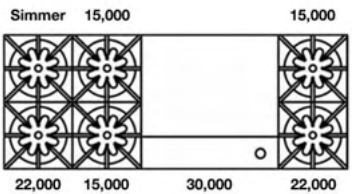

60" Nova (RNB) Series with 24" Griddle

Natural Gas Models: 60" Nova Series with 24" Griddle			
RNB606GV2	6 Burner | 24" Griddle | Nat Gas | Stainless Steel | Standard Trim	$ 18,695	$ 21,500
RNB606GV2PLT	6 Burner | 24" Griddle | Nat Gas | Stainless Steel | Plated Trim*	$ 21,105	$ 24,270
RNB606GV2C	6 Burner | 24" Griddle | Nat Gas | Std RAL Paint* | Standard Trim	$ 20,120	$ 23,140
RNB606GV2CPLT	6 Burner | 24" Griddle | Nat Gas | Std RAL Paint* | Plated Trim*	$ 22,530	$ 25,910
RNB606GV2CF	6 Burner | 24" Griddle | Nat Gas | Specialty Finish* | Standard Trim	$ 21,220	$ 24,405
RNB606GV2CFPLT	6 Burner | 24" Griddle | Nat Gas | Specialty Finish* | Plated Trim*	$ 23,630	$ 27,175
RNB606GV2CC	6 Burner | 24" Griddle | Nat Gas | Custom Color* | Standard Trim	$ 22,650	$ 26,045
RNB606GV2CCPLT	6 Burner | 24" Griddle | Nat Gas | Custom Color* | Plated Trim*	$ 25,060	$ 28,820
LP/Propane Models: 60" Nova Series with 24" Griddle			
RNB606GV2L	6 Burner | 24" Griddle | LP Gas | Stainless Steel | Standard Trim	$ 18,695	$ 21,500
RNB606GV2LPLT	6 Burner | 24" Griddle | LP Gas | Stainless Steel | Plated Trim*	$ 21,105	$ 24,270
RNB606GV2LC	6 Burner | 24" Griddle | LP Gas | Std RAL Paint* | Standard Trim	$ 20,120	$ 23,140
RNB606GV2LCPLT	6 Burner | 24" Griddle | LP Gas | Std RAL Paint* | Plated Trim*	$ 22,530	$ 25,910
RNB606GV2LCF	6 Burner | 24" Griddle | LP Gas | Specialty Finish* | Standard Trim	$ 21,220	$ 24,405
RNB606GV2LCFPLT	6 Burner | 24" Griddle | LP Gas | Specialty Finish* | Plated Trim*	$ 23,630	$ 27,175
RNB606GV2LCC	6 Burner | 24" Griddle | LP Gas | Custom Color* | Standard Trim	$ 22,650	$ 26,045
RNB606GV2LCCPLT	6 Burner | 24" Griddle | LP Gas | Custom Color* | Plated Trim*	$ 25,060	$ 28,820
Customization & Accessory Options: (See page 14) | Total Knobs: 10