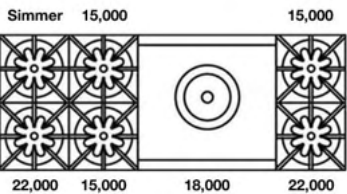

**60" Nova (RNB) Series
with 24" French Top**

Model	Description (* Denotes item that must be specified)	UMRP	MSRP
Natural Gas Models: 60" Nova Series with 24" French Top			
RNB606FTV2	6 Burner | 24" French Top | Nat Gas | Stainless Steel | Standard Trim	$ 19,995	$ 22,995
RNB606FTV2PLT	6 Burner | 24" French Top | Nat Gas | Stainless Steel | Plated Trim*	$ 22,405	$ 25,765
RNB606FTV2C	6 Burner | 24" French Top | Nat Gas | Std RAL Paint* | Standard Trim	$ 21,420	$ 24,635
RNB606FTV2CPLT	6 Burner | 24" French Top | Nat Gas | Std RAL Paint* | Plated Trim*	$ 23,830	$ 27,405
RNB606FTV2CF	6 Burner | 24" French Top | Nat Gas | Specialty Finish* | Standard Trim	$ 22,520	$ 25,900
RNB606FTV2CFPLT	6 Burner | 24" French Top | Nat Gas | Specialty Finish* | Plated Trim*	$ 24,930	$ 28,670
RNB606FTV2CC	6 Burner | 24" French Top | Nat Gas | Custom Color* | Standard Trim	$ 23,950	$ 27,540
RNB606FTV2CCPLT	6 Burner | 24" French Top | Nat Gas | Custom Color* | Plated Trim*	$ 26,350	$ 30,315
LP/Propane Models: 60" Nova Series with 24" French Top			
RNB606FTV2L	6 Burner | 24" French Top | LP Gas | Stainless Steel | Standard Trim	$ 19,995	$ 22,995
RNB606FTV2LPLT	6 Burner | 24" French Top | LP Gas | Stainless Steel | Plated Trim*	$ 22,405	$ 25,765
RNB606FTV2LC	6 Burner | 24" French Top | LP Gas | Std RAL Paint* | Standard Trim	$ 21,420	$ 24,635
RNB606FTV2LCPLT	6 Burner | 24" French Top | LP Gas | Std RAL Paint* | Plated Trim*	$ 23,830	$ 27,405
RNB606FTV2LCF	6 Burner | 24" French Top | LP Gas | Specialty Finish* | Standard Trim	$ 22,520	$ 25,900
RNB606FTV2LCFPLT	6 Burner | 24" French Top | LP Gas | Specialty Finish* | Plated Trim*	$ 24,930	$ 28,670
RNB606FTV2LCC	6 Burner | 24" French Top | LP Gas | Custom Color* | Standard Trim	$ 23,950	$ 27,540
RNB606FTV2LCCPLT	6 Burner | 24" French Top | LP Gas | Custom Color* | Plated Trim*	$ 26,350	$ 30,315
Customization & Accessory Options: (See page 14) | Total Knobs: 9