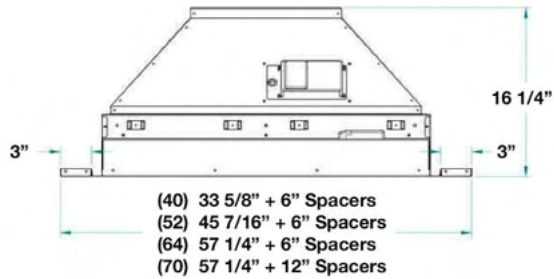

BLOWER OPTIONS	IN-HOOD		IN-LINE		REMOTE		DISCHARGE	
CFM POWER	600	1200	800	1200	1000	1400	TOP	REAR
MODEL #	BS-CFM-600-IN06	BS-CFM-1200-IN12	ATEX-0.8	ATEX-1.2	HYEX-1.0-GA	HYEX-1.4-GA		
UMRP	$ 965	$ 1,385	$ 1,260	$ 1,510	$ 1,385	$ 1,640	Available at time of order	
28" Liners	•		•	•	•	•		
34" Liners	•	•	•	•	•	•		
40" Liners	•	•	•	•	•	•		
46" Liners	•	•	•	•	•	•		
52" Liners	•	•	•	•	•	•		
58" Liners	•	•	•	•	•	•		
64" Liners	•	•	•	•	•	•		
70" Liners	•	•	•	•	•	•