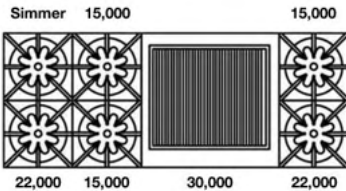

**60" Nova (RNB) Series
with 24" Charbroiler**

Natural Gas Models: 60" Nova Series with 24" Charbroiler			
RNB606CBV2	6 Burner | 24" Charbroiler | Nat Gas | Stainless Steel | Standard Trim	$ 18,495	$ 21,270
RNB606CBV2PLT	6 Burner | 24" Charbroiler | Nat Gas | Stainless Steel | Plated Trim*	$ 20,905	$ 24,040
RNB606CBV2C	6 Burner | 24" Charbroiler | Nat Gas | Std RAL Paint* | Standard Trim	$ 19,920	$ 22,910
RNB606CBV2CPLT	6 Burner | 24" Charbroiler | Nat Gas | Std RAL Paint* | Plated Trim*	$ 22,330	$ 25,680
RNB606CBV2CF	6 Burner | 24" Charbroiler | Nat Gas | Specialty Finish* | Standard Trim	$ 21,020	$ 24,175
RNB606CBV2CFPLT	6 Burner | 24" Charbroiler | Nat Gas | Specialty Finish* | Plated Trim*	$ 23,430	$ 26,945
RNB606CBV2CC	6 Burner | 24" Charbroiler | Nat Gas | Custom Color* | Standard Trim	$ 22,450	$ 25,815
RNB606CBV2CCPLT	6 Burner | 24" Charbroiler | Nat Gas | Custom Color* | Plated Trim*	$ 24,860	$ 28,590
LP/Propane Models: 60" Nova Series with 24" Charbroiler			
RNB606CBV2L	6 Burner | 24" Charbroiler | LP Gas | Stainless Steel | Standard Trim	$ 18,495	$ 21,270
RNB606CBV2LPLT	6 Burner | 24" Charbroiler | LP Gas | Stainless Steel | Plated Trim*	$ 20,905	$ 24,040
RNB606CBV2LC	6 Burner | 24" Charbroiler | LP Gas | Std RAL Paint* | Standard Trim	$ 19,920	$ 22,910
RNB606CBV2LCPLT	6 Burner | 24" Charbroiler | LP Gas | Std RAL Paint* | Plated Trim*	$ 22,330	$ 25,680
RNB606CBV2LCF	6 Burner | 24" Charbroiler | LP Gas | Specialty Finish* | Standard Trim	$ 21,020	$ 24,175
RNB606CBV2LCFPLT	6 Burner | 24" Charbroiler | LP Gas | Specialty Finish* | Plated Trim*	$ 23,430	$ 26,945
RNB606CBV2LCC	6 Burner | 24" Charbroiler | LP Gas | Custom Color* | Standard Trim	$ 22,450	$ 25,815
RNB606CBV2LCCPLT	6 Burner | 24" Charbroiler | LP Gas | Custom Color* | Plated Trim*	$ 24,860	$ 28,590
Customization & Accessory Options: (See page 14) | Total Knobs: 10