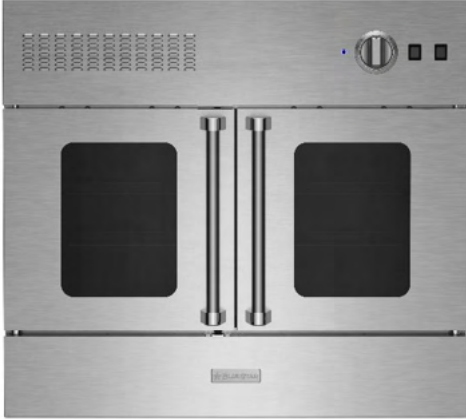

GAS WALL OVENS: 36" BUILT-IN

BlueStar Model Number Guide:			
Base Model (BWO36AGSV2) French Door | Natural Gas | Stainless Steel Finish | Standard Trim	Change to LP Gas Add (L) for LP/Propane Gas	Add code below for desired color (C) 190 Standard RAL (Semi-Gloss) Colors (CF) Specialty Finish (190 Matte RAL, Precious Metals & Textures) (CC) Custom Colors	Add (PLT) for Plated Trim Includes plated bezels, door handle, handle end and logo. See available options below.

FEATURES:

- Powerful 25,000 BTU burner with 1850° Infrared Broiler
- Extra-large oven that accommodates a full size 18" x 26" commercial baking sheet
- 24" depth for compatibility with standard kitchen cabinetry
- Available as single ovens or two single ovens double stacked
- Available in 1,000+ colors & finishes
- Handcrafted in Pennsylvania since 1880

PRODUCT SPECIFICATIONS:

- Unit Dimensions: 36"W x 23"D x 32.75"H
- Oven Interior: 29.25"W x 20"D x 15"H
- Gas Pressure: NAT: 5.0" WC, LP 10.0" WC
- Gas Line Size: ½"
- Unit Weight: 400 lbs.

Model	Description (* Denotes item that must be specified)	UMRP	MSRP
Natural Gas Models: 36" Built-In Gas Wall Oven			
BWO36AGSV2	Nat Gas | Stainless Steel | Standard Trim	$ 7,395	$ 8,505
BWO36AGSV2PLT	Nat Gas | Stainless Steel | Plated Trim*	$ 8,965	$ 10,310
BWO36AGSV2C	Nat Gas | Std RAL Color* | Standard Trim	$ 8,490	$ 9,795
BWO36AGSV2CPLT	Nat Gas | Std RAL Color* | Plated Trim*	$ 10,050	$ 11,570
BWO36AGSV2CF	Nat Gas | Specialty Finish* | Standard Trim	$ 9,480	$ 10,900
BWO36AGSV2CFPLT	Nat Gas | Specialty Finish* | Plated Trim*	$ 11,050	$ 12,705
BWO36AGSV2CC	Nat Gas | Custom Color* | Standard Trim	$ 10,910	$ 12,545
BWO36AGSV2CCPLT	Nat Gas | Custom Color* | Plated Trim*	$ 12,480	$ 14,350
LP/Propane Models: 36" Built-In Gas Wall Oven			
BWO36AGSV2L	LP Gas | Stainless Steel | Standard Trim	$ 7,395	$ 8,505
BWO36AGSV2LPLT	LP Gas | Stainless Steel | Plated Trim*	$ 8,965	$ 10,310
BWO36AGSV2LC	LP Gas | Std RAL Color* | Standard Trim	$ 8,490	$ 9,795
BWO36AGSV2LCPLT	LP Gas | Std RAL Color* | Plated Trim*	$ 10,050	$ 11,570
BWO36AGSV2LCF	LP Gas | Specialty Finish* | Standard Trim	$ 9,480	$ 10,900
BWO36AGSV2LCFPLT	LP Gas | Specialty Finish* | Plated Trim*	$ 11,050	$ 12,705
BWO36AGSV2LCC	LP Gas | Custom Color* | Standard Trim	$ 10,910	$ 12,545
BWO36AGSV2LCCPLT	LP Gas | Custom Color* | Plated Trim*	$ 12,480	$ 14,350
STACKING KIT:			
BWOSTK-36	Stacking Kit for 36" Gas Wall Ovens	N/C	N/C
KNOB OPTIONS: (Total Knobs: 1)			
KN-BLK	Standard Black Knob (Ordered with unit)	N/C	N/C
KN-C	Knob: Standard 190 RAL Color	$ 115 ea	$ 130 ea
KN-CF	Knob: Spec Finish (Matte RAL, Textured RAL or Prec Metals)	$ 185 ea	$ 215 ea
KN-PLT	Knob: Plated Trim (See options below)	$ 250 ea	$ 290 ea
BZ-C	Bezel: Standard 190 RAL Color	$ 65 ea	$ 75 ea
PLATED TRIM OPTIONS: (Includes bezels, door handle, handle ends and logo)			
Antique Brass, Brushed Brass, Polished Brass, Antique Copper, Brushed Copper, Polished Copper, Chrome, Oil Rubbed Bronze & Pewter			
See page 65 for additional customization and accessories