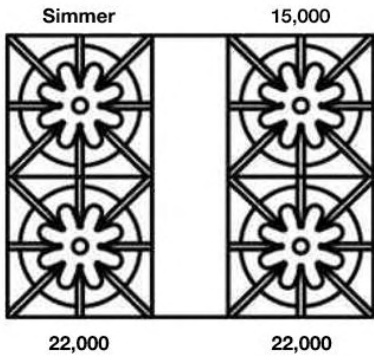

FREESTANDING RANGES: 30" PRECIOUS METALS SERIES

BlueStar Model Number Guide:

Base Model (RNB304BPMV2) 4 Burners | Natural Gas | Stainless Steel Finish | Standard Trim	Change to LP Gas Add (L) for LP/Propane Gas	Add code below for desired color (C) 190 Standard RAL (Semi-Gloss) Colors (CF) Specialty Finish (190 Matte RAL, Precious Metals & Textures) (CC) Custom Colors	Add (PLT) for Plated Trim Includes plated bezels and logo. Door handles are not plated See available options below.

Model	Description (* Denotes item that must be specified)	UMRP	MSRP
Five unique colors with matching knobs and bezels included. Standard with French doors. Includes matching knobs and bezels and body sides. Ginger Spice & Stainless Steel units will have Stainless Steel knobs. Precious Metals ranges painted in an RAL color include painted body sides, knobs and bezels.			
Natural Gas Models: 30" Precious Metals Series			
RNB304BPMV2	4 Burner | Nat Gas | Stainless Steel | Standard Trim	$ 9,595	$ 11,035
RNB304BPMV2PLT	4 Burner | Nat Gas | Stainless Steel | Plated Trim*	$ 10,325	$ 11,875
RNB304BPMV2C	4 Burner | Nat Gas | Any Color Option * | Std Trim	$ 9,595	$ 11,035
RNB304BPMV2CPLT	4 Burner | Nat Gas | Any Color Option * | Plated Trim*	$ 10,325	$ 11,875
RNB304BPMV2CC	4 Burner | Nat Gas | Custom Color* | Standard Trim	$ 13,110	$ 15,075
RNB304BPMV2CCPLT	4 Burner | Nat Gas | Custom Color* | Plated Trim*	$ 13,840	$ 15,915
LP/Propane Models: 30" Precious Metals Series			
RNB304BPMV2L	4 Burner | LP Gas | Stainless Steel | Standard Trim	$ 9,595	$ 11,035
RNB304BPMV2LPLT	4 Burner | LP Gas | Stainless Steel | Plated Trim*	$ 10,325	$ 11,875
RNB304BPMV2LC	4 Burner | LP Gas | Any Color Option * | Std Trim	$ 9,595	$ 11,035
RNB304BPMV2LCPLT	4 Burner | LP Gas | Any Color Option * | Plated Trim*	$ 10,325	$ 11,875
RNB304BPMV2LCC	4 Burner | LP Gas | Custom Color* | Standard Trim	$ 13,110	$ 15,075
RNB304BPMV2LCCPLT	4 Burner | LP Gas | Custom Color* | Plated Trim*	$ 13,840	$ 15,915
BACKGUARD OPTIONS:			
Only available with the installed island trim backguard.			
KNOB & PAINTED BODY SIDE OPTIONS: (Total Knobs: 5)			
KN-BLK	Standard Black Knob (Ordered with unit)	N/C	N/C
KN-C	Knob: Standard 190 RAL Color	N/C	N/C
BZ-C	Bezel: Standard 190 RAL Color	N/C	N/C
KN-CF	Knob: Spec Finish (Matte RAL, Textured RAL or Prec Metals)	N/C	N/C
KN-PLT	Knob: Plated Trim (See options below)	$ 250 ea	$ 290 ea
PLATED TRIM OPTIONS: (Includes bezels and logo only)			
Antique Brass, Brushed Brass, Polished Brass, Antique Copper, Brushed Copper, Polished Copper, Chrome, Oil Rubbed Bronze & Pewter			
PRECIOUS METALS COLORS			
Statuary Bronze, Ginger Spice, Enchanted Silver, Enchanted Sand and Matte Black			
See page 36 for additional customization and accessories for Freestanding Ranges			

FEATURES:

- 22,000 BTU UltraNova™ burners & 18,000 BTU Nova™ burners
- Precise 130° simmer burner
- Unique French Door for easy loading and unloading
- Contemporary, urban aesthetic
- Extra-large convection oven with 1850° infrared broiler that accommodates a full size 18" x 26" commercial baking sheet
- Includes full extension rack
- Matching knobs & trim
- Handcrafted in Pennsylvania since 1880

PRODUCT SPECIFICATIONS:

- Unit Dimensions: 29.875W x 24"D x 36.75"H
- Oven Interior: 26.438"W x 20"D x 15"H
- Top Burner Power: 22,000 BTUs
- Simmer Burner: 9,000 BTUs
- Electrical Reqs: 120V, 60Hz, 15 AMPS, 1PH
- Gas Pressure: NAT: 5.0" WC, LP 10.0" WC
- Gas Line Size: ½
- Unit Weight: 440 lbs.