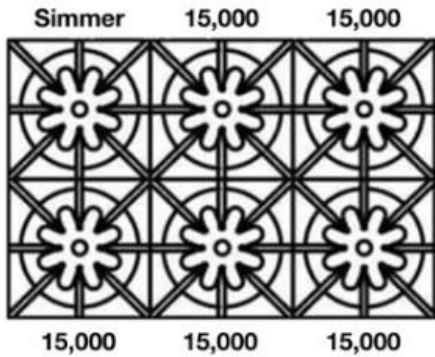

FEATURES:

- Restaurant-style 15,000 BTU open burners
- Precise 130° simmer burner
- Integrated wok cooking – no wok ring required
- Oversized convection oven accommodates full size 18" x 26" baking sheet
- 1850° infrared broiler
- Available in 1,000+ colors and 10 metal trim finishes
- Handcrafted in Pennsylvania
- Includes standard island trim backguard
- Available in Natural or LP gas

PRODUCT SPECIFICATIONS:

- 36" Unit Dimensions: 35.875"W x 24"D x 36.75"H
- 36" Oven Interior: 29.25"W x 20"D x 15"H
- Top Burner Power: 15,000 BTUs
- Simmer Burner: 9,000 BTUs
- Electrical Requirements: 120V, 60Hz, 15 AMPS, 1PH
- Gas Pressure: NAT: 5.0" WC, LP 10.0" WC
- Gas Line Size: ½
- 36" Unit Weight: 470 lbs.

Model	Description (* Denotes item that must be specified)	UMRP	MSRP
Natural Gas Models: 36" Culinary Series – Open Burner			
RCS366BV2	6 Burner | Nat Gas | Stainless Steel | Standard Trim	$ 5,795	$ 6,665
RCS366BV2PLT	6 Burner | Nat Gas | Stainless Steel | Plated Trim*	$ 7,575	$ 8,710
RCS366BV2C	6 Burner | Nat Gas | Std RAL Color* | Standard Trim	$ 6,890	$ 7,925
RCS366BV2CPLT	6 Burner | Nat Gas | Std RAL Color* | Plated Trim*	$ 8,670	$ 9,970
RCS366BV2CF	6 Burner | Nat Gas | Specialty Finish* | Standard Trim	$ 7,880	$ 9,060
RCS366BV2CFPLT	6 Burner | Nat Gas | Specialty Finish* | Plated Trim*	$ 9,660	$ 11,110
RCS366BV2CC	6 Burner | Nat Gas | Custom Color* | Standard Trim	$ 9,310	$ 10,705
RCS366BV2CCPLT	6 Burner | Nat Gas | Custom Color* | Plated Trim*	$ 11,090	$ 12,755
LP/Propane Models: 36" Culinary Series – Open Burner			
RCS366BV2L	6 Burner | LP Gas | Stainless Steel | Standard Trim	$ 5,795	$ 6,665
RCS366BV2LPLT	6 Burner | LP Gas | Stainless Steel | Plated Trim*	$ 7,575	$ 8,710
RCS366BV2LC	6 Burner | LP Gas | Std RAL Color* | Standard Trim	$ 6,890	$ 7,925
RCS366BV2LCPLT	6 Burner | LP Gas | Std RAL Color* | Plated Trim*	$ 8,670	$ 9,970
RCS366BV2LCF	6 Burner | LP Gas | Specialty Finish* | Standard Trim	$ 7,880	$ 9,060
RCS366BV2LCFPLT	6 Burner | LP Gas | Specialty Finish* | Plated Trim*	$ 9,660	$ 11,110
RCS366BV2LCC	6 Burner | LP Gas | Custom Color* | Standard Trim	$ 9,310	$ 10,705
RCS366BV2LCCPLT	6 Burner | LP Gas | Custom Color* | Plated Trim*	$ 11,090	$ 12,755
BACKGUARD OPTIONS:			
All BlueStar freestanding appliances must be installed with a UL approved backguard. All units ship standard with a UL approved Island Trim unless otherwise specified.			
BG636BSP	6" Backguard for 36" RCS Range	$ 655	$ 755
BG3617BSP	17" Backguard for 36" RCS Range	$ 1,325	$ 1,525
SDHS36BSP	24" High Shelf for 36" RCS Range	$ 1,535	$ 1,765
KNOB OPTIONS: (Total Knobs: 7)			
KN-C	Knob: Standard 190 RAL Color	$ 115 ea	$ 130 ea
BZ-C	Bezel: Standard 190 RAL Color	$ 65 ea	$ 75 ea
KN-CF	Knob: Spec Finish (Matte RAL, Textured RAL or Prec Metals)	$ 185 ea	$ 215 ea
KN-PLT	Knob: Plated Trim (See options below)	$ 250 ea	$ 290 ea
Antique Brass, Brushed Brass, Polished Brass, Antique Copper, Brushed Copper, Polished Copper, Chrome, Oil Rubbed Bronze & Pewter			
See page 36 for additional customization and accessories for Freestanding Ranges