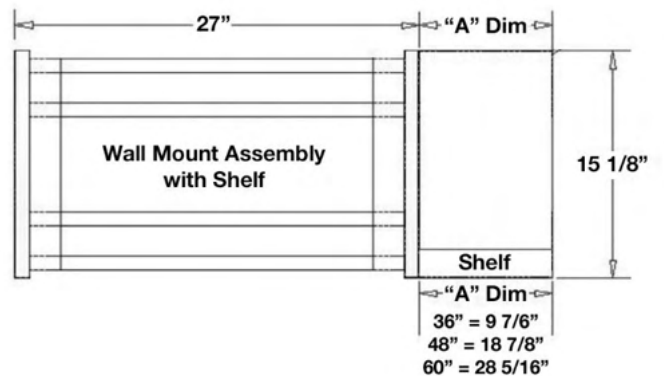

WALL MOUNT SPECIFICATIONS:

24" Wall Mount (No Shelf)

36", 48" & 60" Wall Mount with Shelf

Note: Wall Mount can only be mounted on left side of assembly.

REFRIGERATION

Get the Look: Panel Ready 30" Column Refrigerator & 18" Column Freezer