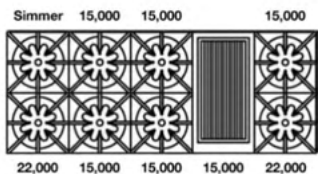

Natural Gas Models: 60" Nova Series Rangetop with 12" Charbroiler			
RGTNB608CBV2	8 Burner | 12" Charbroiler | Nat Gas | Stainless Steel | Standard Trim	$ 9,895	$ 11,380
RGTNB608CBV2PLT	8 Burner | 12" Charbroiler | Nat Gas | Stainless Steel | Plated Trim*	$ 11,570	$ 13,305
LP/Propane Models: 60" Nova Series Rangetop with 12" Charbroiler			
RGTNB608CBV2L	8 Burner | 12" Charbroiler | LP Gas | Stainless Steel | Standard Trim	$ 9,895	$ 11,380
RGTNB608CBV2LPLT	8 Burner | 12" Charbroiler | LP Gas | Stainless Steel | Plated Trim*	$ 11,570	$ 13,305
Customization & Accessory Options: (See page 43) | Total Knobs: 9			

**60" Nova (RNB) Rangetop
with 24" Griddle**