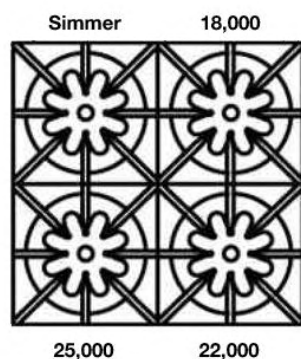

FREESTANDING RANGES: 24" PLATINUM SERIES

BlueStar Model Number Guide:			
Base Model (BSP244B) 4 Burners | Natural Gas | Stainless Steel Finish | Standard Trim	Change to LP Gas Add (L) for LP/Propane Gas	Add code below for desired color (C) 190 Standard RAL (Semi-Gloss) Colors (CF) Specialty Finish (190 Matte RAL, Precious Metals & Textures) (CC) Custom Colors	Add (PLT) for Plated Trim Includes plated bezels, door handle, handle end and logo. See available options below.

FEATURES:

- 25,000 BTU PrimaNova™ burners
- All burners, plus Interchangeable Griddle and Charbroiler accessory
- The PowR Oven™ provides 40% faster preheating and 30% increase in oven efficiency
- Precise 130° simmer burner
- Integrated wok cooking
- Extra-large oven with True European Convection and 1850° infrared broiler
- Accommodates a half-size commercial 18" x 13" baking sheet
- Includes full extension rack
- Available in 1,000+ colors and finishes
- Handcrafted in Pennsylvania since 1880

PRODUCT SPECIFICATIONS:

- Unit Dimensions: 23.875"W x 24"D x 36.75"H
- Oven Interior: 20.25"W x 20"D x 15"H
- Top Burner Power: 25,000 BTUs
- Simmer Burner: 9,000 BTUs
- Electrical Reqs: 120V, 60Hz, 15 AMPS, 1PH
- Gas Pressure: NAT: 5.0" WC, LP 10.0" WC
- Gas Line Size: ½
- Unit Weight: 435 lbs.