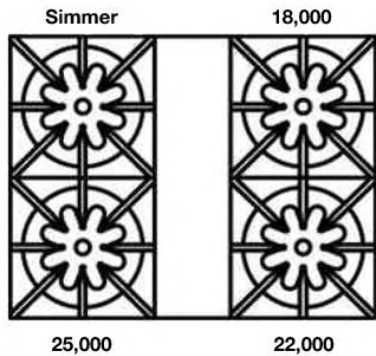

RANGETOPS: 30" PLATINUM SERIES

BlueStar Model Number Guide:

Base Model (BSPRT304B) 4 Burners | Natural Gas | Stainless Steel Finish | Standard Trim	Change to LP Gas Add (L) for LP/Propane Gas	Add code below for desired color Not available on Rangetop or Cooktop models	Add (PLT) for Plated Trim Includes plated bezels and logo. See available options below.

FEATURES:

- 25,000 BTU PrimaNova™ burners
- All burners, plus Interchangeable Griddle and Charbroiler accessory
- Precise 130° simmer burner
- Integrated wok cooking
- Handcrafted in Pennsylvania since 1880

PRODUCT SPECIFICATIONS:

- Unit Dimensions: 29.875"W x 24"D x 8.625"H
- Top Burner Power: 25,000 BTUs
- Simmer Burner: 9,000 BTUs
- Electrical Reqs: 120V, 60Hz, 15 AMPS, 1PH
- Gas Pressure: NAT: 5.0" WC, LP 10.0" WC
- Gas Line Size: ½"
- Unit Weight: 235 lbs.

Model	Description (* Denotes item that must be specified)	UMRP	MSRP
Natural Gas Models: 30" Platinum Series Rangetop			
BSPRT304B	4 Burners | Nat Gas | Stainless Steel | Std Trim	$ 5,795	$ 6,665
BSPRT304BPLT	4 Burners | Nat Gas | Stainless Steel | Plated Trim*	$ 6,525	$ 7,505
LP/Propane Models: 30" Platinum Series Rangetop			
BSPRT304BL	4 Burners | LP Gas | Stainless Steel | Std Trim	$ 5,795	$ 6,665
BSPRT304BLPLT	4 Burners | LP Gas | Stainless Steel | Plated Trim*	$ 6,525	$ 7,505
BACKGUARD OPTIONS:			
All BlueStar freestanding appliances must be installed with a UL approved backguard. All units ship standard with a UL approved Island Trim unless otherwise specified.			
BG630BSP	6" Backguard	$ 655	$ 755
BG3017BSP	17" Backguard	$ 1,325	$ 1,525
SDHS30BSP	24" High Shelf	$ 1,535	$ 1,765
KNOB OPTIONS: (Total Knobs: 4)			
KN-BLK	Standard Black Knob (Ordered with unit)	N/C	N/C
KN-C	Knob: Standard 190 RAL Color	$ 115 ea	$ 130 ea
BZ-C	Bezel: Standard 190 RAL Color	$ 65 ea	$ 75 ea
KN-CF	Knob: Spec Finish (Matte RAL, Textured RAL or Prec Metals)	$ 185 ea	$ 215 ea
KN-PLT	Knob: Plated Trim (See options below)	$ 250 ea	$ 290 ea
PLATED TRIM OPTIONS: (Includes bezels and logo)			
Antique Brass, Brushed Brass, Polished Brass, Antique Copper, Brushed Copper, Polished Copper, Chrome, Oil Rubbed Bronze & Pewter			
See page 56 for additional customization and accessories for Rangetops and Cooktops