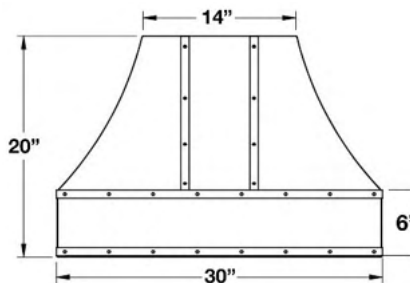

BLOWER OPTIONS	IN-HOOD		IN-LINE		REMOTE		DISCHARGE	
CFM POWER	600	1200	800	1200	1000	1400	TOP	REAR
MODEL #	BS-CFM-600-IN06	BS-CFM-1200-IN12	ATEX-0.8	ATEX-1.2	HYEX-1.0-GA	HYEX-1.4-GA		
UMRP	$ 965	$ 1,385	$ 1,260	$ 1,510	$ 1,385	$ 1,640	Available at time of order	
WR030MLPLT	•		•	•	•	•		
WR036MLPLT	•	•	•	•	•	•		
WR042MLPLT	•	•	•	•	•	•		
WR048MLPLT	•	•	•	•	•	•		
WR054MLPLT	•	•	•	•	•	•		
WR060MLPLT	•	•	•	•	•	•		
WR066MLPLT	•	•	•	•	•	•