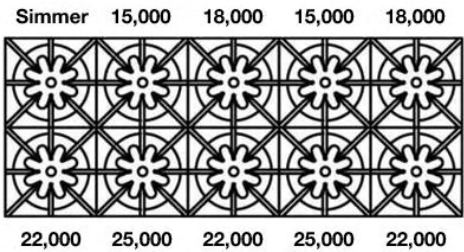

RANGETOPS: 60" PLATINUM SERIES

BlueStar Model Number Guide:			
Base Model (BSPRT6010B) 10 Burners | Natural Gas | Stainless Steel Finish | Standard Trim	Change to LP Gas Add (L) for LP/Propane Gas	Add code below for desired color Not available on Rangetop or Cooktop models	Add (PLT) for Plated Trim Includes plated bezels and logo. See available options below.

FEATURES:

- 25,000 BTU PrimaNova™ burners
- All burners, plus Interchangeable Griddle and Charbroiler accessory
- Precise 130° simmer burner
- Integrated wok cooking
- Handcrafted in Pennsylvania since 1880

PRODUCT SPECIFICATIONS:

- Unit Dimensions: 59.875"W x 24"D x 8.625"H
- Top Burner Power: 25,000 BTUs
- Simmer Burner: 9,000 BTUs
- Electrical Reqs: 120V, 60Hz, 15 AMPS, 1PH
- Gas Pressure: NAT: 5.0" WC, LP 10.0" WC
- Gas Line Size: 3/4"
- Unit Weight: 410 lbs.

Model	Description (* Denotes item that must be specified)	UMRP	MSRP
Natural Gas Models: 60" Platinum Series Rangetop			
BSPRT6010B	10 Burners | Nat Gas | Stainless Steel | Std Trim	$ 10,895	$ 12,530
BSPRT6010BPLT	10 Burners | Nat Gas | Stainless Steel | Plated Trim*	$ 12,570	$ 14,455
LP/Propane Models: 60" Platinum Series Rangetop			
BSPRT6010BL	10 Burners | LP Gas | Stainless Steel | Std Trim	$ 10,895	$ 12,530
BSPRT6010BLPLT	10 Burners | LP Gas | Stainless Steel | Plated Trim*	$ 12,570	$ 14,455
BACKGUARD OPTIONS:			
All BlueStar freestanding appliances must be installed with a UL approved backguard. All units ship standard with a UL approved Island Trim unless otherwise specified.			
BG660BSP	6" Backguard	$ 1,390	$ 1,600
BG6017BSP	17" Backguard	$ 2,255	$ 2,595
SDHS60BSP	24" High Shelf	$ 2,635	$ 3,030
KNOB OPTIONS: (Total Knobs: 10)			
KN-BLK	Standard Black Knob (Ordered with unit)	N/C	N/C
KN-C	Knob: Standard 190 RAL Color	$ 115 ea	$ 130 ea
BZ-C	Bezel: Standard 190 RAL Color	$ 65 ea	$ 75 ea
KN-CF	Knob: Spec Finish (Matte RAL, Textured RAL or Prec Metals)	$ 185 ea	$ 215 ea
KN-PLT	Knob: Plated Trim (See options below)	$ 250 ea	$ 290 ea
PLATED TRIM OPTIONS: (Includes bezels and logo)			
Antique Brass, Brushed Brass, Polished Brass, Antique Copper, Brushed Copper, Polished Copper, Chrome, Oil Rubbed Bronze & Pewter			
See page 56 for additional customization and accessories for Rangetops and Cooktops