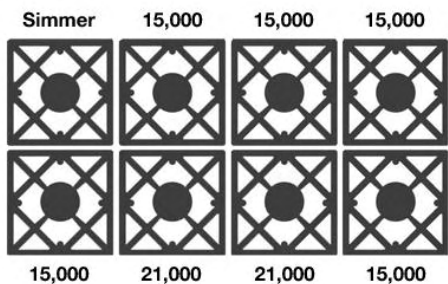

FREESTANDING RANGES: 48" CULINARY SERIES – SEALED BURNER BURNER

BlueStar Model Number Guide:			
Base Model (RCS48SBV2) 8 Burners | Natural Gas | Stainless Steel Finish | Standard Trim	Change to LP Gas Add (L) for LP/Propane Gas	Add code below for desired color (C) 190 Standard RAL (Semi-Gloss) Colors (CF) Specialty Finish (190 Matte RAL, Precious Metals & Textures) (CC) Custom Colors	Add (PLT) for Plated Trim Includes plated bezels, door handle, handle end and logo. See available options below.

Model	Description (* Denotes item that must be specified)	UMRP	MSRP
Natural Gas Models: 48" Culinary Series – Sealed Burner			
RCS48SBV2	8 Burner | Nat Gas | Stainless Steel | Standard Trim	$ 9,295	$ 10,690
RCS48SBV2PLT	8 Burner | Nat Gas | Stainless Steel | Plated Trim*	$ 11,390	$ 13,100
RCS48SBV2C	8 Burner | Nat Gas | Std RAL Color* | Standard Trim	$ 10,720	$ 12,330
RCS48SBV2CPLT	8 Burner | Nat Gas | Std RAL Color* | Plated Trim*	$ 12,815	$ 14,735
RCS48SBV2CF	8 Burner | Nat Gas | Specialty Finish* | Standard Trim	$ 11,820	$ 13,595
RCS48SBV2CFPLT	8 Burner | Nat Gas | Specialty Finish* | Plated Trim*	$ 13,915	$ 16,000
RCS48SBV2CC	8 Burner | Nat Gas | Custom Color* | Standard Trim	$ 13,250	$ 15,235
RCS48SBV2CCPLT	8 Burner | Nat Gas | Custom Color* | Plated Trim*	$ 15,345	$ 17,645
LP/Propane Models: 48" Culinary Series – Sealed Burner			
RCS48SBV2L	8 Burner | LP Gas | Stainless Steel | Standard Trim	$ 9,295	$ 10,690
RCS48SBV2LPLT	8 Burner | LP Gas | Stainless Steel | Plated Trim*	$ 11,390	$ 13,100
RCS48SBV2LC	8 Burner | LP Gas | Std RAL Color* | Standard Trim	$ 10,720	$ 12,330
RCS48SBV2LCPLT	8 Burner | LP Gas | Std RAL Color* | Plated Trim*	$ 12,815	$ 14,735
RCS48SBV2LCF	8 Burner | LP Gas | Specialty Finish* | Standard Trim	$ 11,820	$ 13,595
RCS48SBV2LCFPLT	8 Burner | LP Gas | Specialty Finish* | Plated Trim*	$ 13,915	$ 16,000
RCS48SBV2LCC	8 Burner | LP Gas | Custom Color* | Standard Trim	$ 13,250	$ 15,235
RCS48SBV2LCCPLT	8 Burner | LP Gas | Custom Color* | Plated Trim*	$ 15,345	$ 17,645
BACKGUARD OPTIONS:			
All BlueStar freestanding appliances must be installed with a UL approved backguard. All units ship standard with a UL approved Island Trim unless otherwise specified.			
BG648SB	6" Backguard	$ 945	$ 1,085
KNOB & PAINTED BODY SIDE OPTIONS: (Total Knobs: 10)			
SIDES-C	Add Painted Sides (All colors)	$ 695	$ 800
KN-C	Knob: Standard 190 RAL Color	$ 115 ea	$ 130 ea
BZ-C	Bezel: Standard 190 RAL Color	$ 65 ea	$ 75 ea
KN-CF	Knob: Spec Finish (Matte RAL, Textured RAL or Prec Metals)	$ 185 ea	$ 215 ea
KN-PLT	Knob: Plated Trim (See options below)	$ 250 ea	$ 290 ea
PLATED TRIM OPTIONS: (Includes bezels, door handle, handle ends and logo)			
Antique Brass, Brushed Brass, Polished Brass, Antique Copper, Brushed Copper, Polished Copper, Chrome, Oil Rubbed Bronze & Pewter			
See page 36 for additional customization and accessories for Freestanding Ranges			

FEATURES:

- Sealed burner design with up to 21,000 BTUs of power (18,000 BTUs on LP/Propane models)
- Precise simmer burner
- Extra-large convection oven with 1850° infrared broiler that accommodates a full size 18" x 26" commercial baking sheet.
- 24" depth for compatibility with standard kitchen cabinetry
- Available in 1,000+ colors and finishes
- Handcrafted in Pennsylvania since 1880

PRODUCT SPECIFICATIONS: