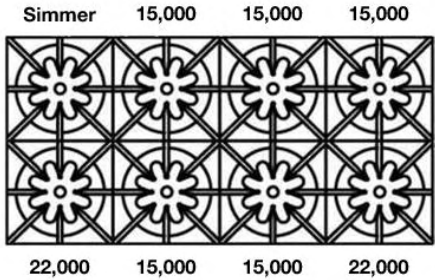

FREESTANDING RANGES: 48" NOVA (RNB) SERIES

BlueStar Model Number Guide:

Base Model (RNB488BV2) 8 Burners | Natural Gas | Stainless Steel Finish | Standard Trim	Change to LP Gas Add (L) for LP/Propane Gas	Add code below for desired color (C) 190 Standard RAL (Semi-Gloss) Colors (CF) Specialty Finish (190 Matte RAL, Precious Metals & Textures) (CC) Custom Colors	Add (PLT) for Plated Trim Includes plated bezels, door handle, handle end and logo. See available options below.

FEATURES:

- 22,000 BTU UltraNova™ burners & 15,000 BTU Nova™ burners
- Available with all burners or add integrated griddle, charbroiler or French top
- Extra-large convection oven with 1850° infrared broiler that accommodates a full size 18" x 26" commercial baking sheet
- Integrated wok cooking
- Available in 1,000+ colors & finishes plus additional customization options
- Handcrafted in Pennsylvania since 1880

PRODUCT SPECIFICATIONS:

- Unit Dimensions: 47.875"W x 24"D x 36.75"H
- Large Oven Intr: 26.438"W x 20"D x 15"H
- Small Oven Intr: 13.578"W x 20"D x 15"H
- Top Burner Power: 22,000 BTUs
- Simmer Burner: 9,000 BTUs
- Electrical Reqs: 120V, 60Hz, 15 AMPS, 1PH
- Gas Pressure: NAT: 5.0" WC, LP 10.0" WC
- Gas Line Size: ¾"
- Unit Weight: 645 lbs.