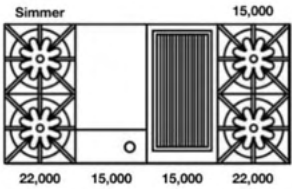

48" Nova (RNB) Rangetop with 12" Griddle & Charbroiler

Natural Gas Models: 48" Nova Series Rangetop with 12" Griddle & Charbroiler			
RGTNB484GCBV2	4 Burner | 12" Griddle & Char Br. | Nat Gas | Stainless Steel | Standard Trim	$ 7,395	$ 8,505
RGTNB484GCBV2PLT	4 Burner | 12" Griddle & Char Br. | Nat Gas | Stainless Steel | Plated Trim*	$ 8,755	$ 10,070
LP/Propane Models: 48" Nova Series Rangetop with 12" Griddle & Charbroiler			
RGTNB484GCBV2L	4 Burner | 12" Griddle & Char Br. | LP Gas | Stainless Steel | Standard Trim	$ 7,395	$ 8,505
RGTNB484GCBV2LPLT	4 Burner | 12" Griddle & Char Br. | LP Gas | Stainless Steel | Plated Trim*	$ 8,755	$ 10,070
Customization & Accessory Options: (See page 46) | Total Knobs: 6