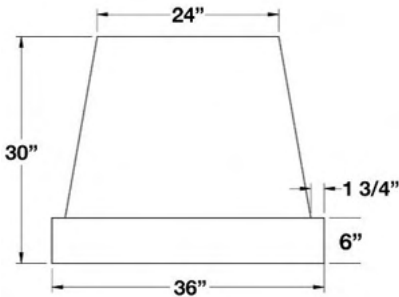

BLOWER OPTIONS	IN-HOOD		IN-LINE		REMOTE		DISCHARGE	
CFM POWER	600	1200	800	1200	1000	1400	TOP	REAR
MODEL #	BS-CFM-600-IN06	BS-CFM-1200-IN12	ATEX-0.8	ATEX-1.2	HYEX-1.0-GA	HYEX-1.4-GA		
UMRP	$ 965	$ 1,385	$ 1,260	$ 1,510	$ 1,385	$ 1,640	Available at time of order	
NR036MLPLT	•	•	•	•	•	•		
NR042MLPLT	•	•	•	•	•	•		
NR048MLPLT	•	•	•	•	•	•		
NR054MLPLT	•	•	•	•	•	•		
NR060MLPLT	•	•	•	•	•	•		
NR066MLPLT	•	•	•	•	•	•