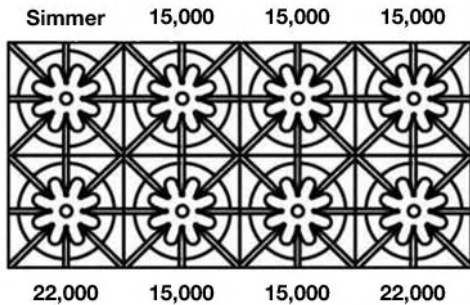

RANGETOPS: 48" NOVA (RNB) SERIES

BlueStar Model Number Guide:			
Base Model (RGTNB488BV2) 8 Burners | Natural Gas | Stainless Steel Finish | Standard Trim	Change to LP Gas Add (L) for LP/Propane Gas	Add code below for desired color Not available on Rangetop or Cooktop models	Add (PLT) for Plated Trim Includes plated bezels and logo. See available options below.

FEATURES:

- 22,000 BTU UltraNova™ burners & 15,000 BTU Nova™ burners
- Precise 130° simmer burner
- Available with all burners or add integrated griddle, charbroiler or French top
- Integrated wok cooking
- Handcrafted in Pennsylvania since 1880

PRODUCT SPECIFICATIONS:

- Unit Dimensions: 47.875"W x 24"D x 8.625"H
- Top Burner Power: 22,000 BTUs
- Simmer Burner: 9,000 BTUs
- Electrical Reqs: 120V, 60Hz, 15 AMPS, 1PH
- Gas Pressure: NAT: 5.0" WC, LP 10.0" WC
- Gas Line Size: 3/4"
- Unit Weight: 295 lbs.

Model	Description (* Denotes item that must be specified)	UMRP	MSRP
Natural Gas Models: 48" Nova Series Rangetop			
RGTNB488BV2	8 Burners | Nat Gas | Stainless Steel | Std Trim	$ 6,395	$ 7,355
RGTNB488BV2PLT	8 Burners | Nat Gas | Stainless Steel | Plated Trim*	$ 7,755	$ 8,920
LP/Propane Models: 48" Nova Series Rangetop			
RGTNB488BV2L	8 Burners | LP Gas | Stainless Steel | Std Trim	$ 6,395	$ 7,355
RGTNB488BV2LPLT	8 Burners | LP Gas | Stainless Steel | Plated Trim*	$ 7,755	$ 8,920
BACKGUARD OPTIONS:			
All BlueStar freestanding appliances must be installed with a UL approved backguard. All units ship standard with a UL approved Island Trim unless otherwise specified.			
BG648BSP	6" Backguard	$ 945	$ 1,085
BG4817BSP	17" Backguard	$ 1,980	$ 2,275
SDHS48BSP	24" High Shelf	$ 2,125	$ 2,445
KNOB OPTIONS: (Total Knobs: 8)			
KN-BLK	Standard Black Knob (Ordered with unit)	N/C	N/C
KN-C	Knob: Standard 190 RAL Color	$ 115 ea	$ 130 ea
BZ-C	Bezel: Standard 190 RAL Color	$ 65 ea	$ 75 ea
KN-CF	Knob: Spec Finish (Matte RAL, Textured RAL or Prec Metals)	$ 185 ea	$ 215 ea
KN-PLT	Knob: Plated Trim (See options below)	$ 250 ea	$ 290 ea
PLATED TRIM OPTIONS: (Includes bezels and logo)			
Antique Brass, Brushed Brass, Polished Brass, Antique Copper, Brushed Copper, Polished Copper, Chrome, Oil Rubbed Bronze & Pewter			
See page 56 for additional customization and accessories for Rangetops and Cooktops