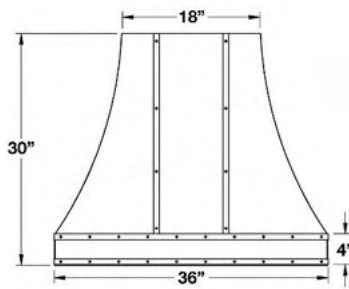

BLOWER OPTIONS	IN-HOOD		IN-LINE		REMOTE		DISCHARGE	
CFM POWER	600	1200	800	1200	1000	1400	TOP	REAR
MODEL #	BS-CFM-600-IN06	BS-CFM-1200-IN12	ATEX-0.8	ATEX-1.2	HYEX-1.0-GA	HYEX-1.4-GA		
UMRP	$ 965	$ 1,385	$ 1,260	$ 1,510	$ 1,385	$ 1,640	Available at time of order	
SC030MLPLT	•		•	•	•	•		
SC036MLPLT	•	•	•	•	•	•		
SC042MLPLT	•	•	•	•	•	•		
SC048MLPLT	•	•	•	•	•	•		
SC054MLPLT	•	•	•	•	•	•		
SC060MLPLT	•	•	•	•	•	•