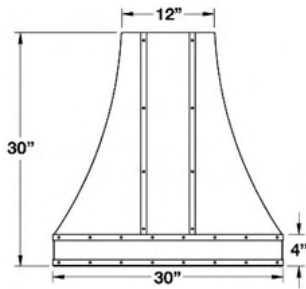

BLOWER OPTIONS	IN-HOOD		IN-LINE		REMOTE		DISCHARGE	
CFM POWER	600	1200	800	1200	1000	1400	TOP	REAR
MODEL #	BS-CFM-600-IN06	BS-CFM-1200-IN12	ATEX-0.8	ATEX-1.2	HYEX-1.0-GA	HYEX-1.4-GA		
UMRP	$ 965	$ 1,385	$ 1,260	$ 1,510	$ 1,385	$ 1,640	Available at time of order	
SC030MLPLT	•		•	•	•	•		
SC036MLPLT	•	•	•	•	•	•		
SC042MLPLT	•	•	•	•	•	•		
SC048MLPLT	•	•	•	•	•	•		
SC054MLPLT	•	•	•	•	•	•		
SC060MLPLT	•	•	•	•	•	•