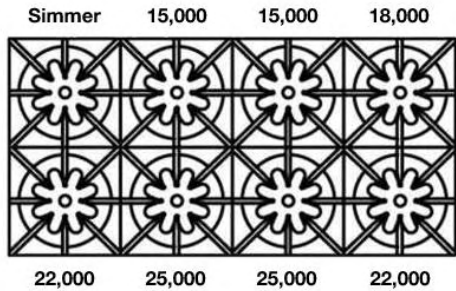

RANGETOPS: 48" PLATINUM SERIES

BlueStar Model Number Guide:

Base Model (BSPRT488B) 8 Burners | Natural Gas | Stainless Steel Finish | Standard Trim	Change to LP Gas Add (L) for LP/Propane Gas	Add code below for desired color Not available on Rangetop or Cooktop models	Add (PLT) for Plated Trim Includes plated bezels and logo. See available options below.

FEATURES:

- 25,000 BTU PrimaNova™ burners
- All burners, plus Interchangeable Griddle and Charbroiler accessory
- Precise 130° simmer burner
- Integrated wok cooking
- Handcrafted in Pennsylvania since 1880

PRODUCT SPECIFICATIONS:

- Unit Dimensions: 47.875"W x 24"D x 8.625"H
- Top Burner Power: 25,000 BTUs
- Simmer Burner: 9,000 BTUs
- Electrical Reqs: 120V, 60Hz, 15 AMPS, 1PH
- Gas Pressure: NAT: 5.0" WC, LP 10.0" WC
- Gas Line Size: 3/4"
- Unit Weight: 345 lbs.

Model	Description (* Denotes item that must be specified)	UMRP	MSRP
Natural Gas Models: 48" Platinum Series Rangetop			
BSPRT488B	8 Burners | Nat Gas | Stainless Steel | Std Trim	$ 7,595	$ 8,735
BSPRT488BPLT	8 Burners | Nat Gas | Stainless Steel | Plated Trim*	$ 8,955	$ 10,300
LP/Propane Models: 48" Platinum Series Rangetop,			
BSPRT488BL	8 Burners | LP Gas | Stainless Steel | Std Trim	$ 7,595	$ 8,735
BSPRT488BLPLT	8 Burners | LP Gas | Stainless Steel | Plated Trim*	$ 8,955	$ 10,300
BACKGUARD OPTIONS:			
All BlueStar freestanding appliances must be installed with a UL approved backguard. All units ship standard with a UL approved Island Trim unless otherwise specified.			
BG648BSP	6" Backguard	$ 945	$ 1,085
BG4817BSP	17" Backguard	$ 1,980	$ 2,275
SDHS48BSP	24" High Shelf	$ 2,125	$ 2,445
KNOB OPTIONS: (Total Knobs: 8)			
KN-BLK	Standard Black Knob (Ordered with unit)	N/C	N/C
KN-C	Knob: Standard 190 RAL Color	$ 115 ea	$ 130 ea
BZ-C	Bezel: Standard 190 RAL Color	$ 65 ea	$ 75 ea
KN-CF	Knob: Spec Finish (Matte RAL, Textured RAL or Prec Metals)	$ 185 ea	$ 215 ea
KN-PLT	Knob: Plated Trim (See options below)	$ 250 ea	$ 290 ea
PLATED TRIM OPTIONS: (Includes bezels and logo)			
Antique Brass, Brushed Brass, Polished Brass, Antique Copper, Brushed Copper, Polished Copper, Chrome, Oil Rubbed Bronze & Pewter			
See page 56 for additional customization and accessories for Rangetops and Cooktops