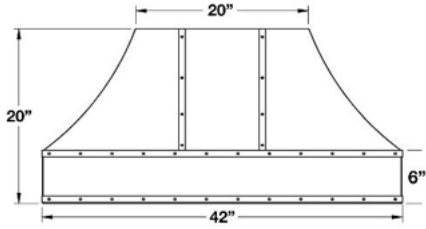

DESIGNER SERIES: 42", 48", 54", 60" & 66" WRANGLER WALL HOODS

42" WRANGLER HOODS		UMRP	MSRP
WR042MLPLT	Body: Stainless Steel | Strap/Rivets: Stainless Steel	$ 7,965	$ 9,160
WR042MLPLTD	Body: Stainless Steel | Strap/Rivets: Des. Metal*	$ 9,350	$ 10,755
WR042MLPLTC	Body: Std RAL Color* | Strap/Rivets: Stainless Steel	$ 9,390	$ 10,800
WR042MLPLTDC	Body: Std RAL Color* | Strap/Rivets: Des Metal*	$ 10,775	$ 12,390
WR042MLPLTCF	Body: Spec. Finish* | Strap/Rivets: Stainless Steel	$ 10,490	$ 12,065
WR042MLPLTDCF	Body: Spec. Finish* | Strap/Rivets: Des. Metal*	$ 11,875	$ 13,655
WR042MLPLTCC	Body: Custom Color* | Strap/Rivets: Stainless Steel	$ 11,920	$ 13,710
WR042MLPLTDCC	Body: Custom Color* | Strap/Rivets: Des. Metal*	$ 13,305	$ 15,300
48" WRANGLER HOODS		UMRP	MSRP
WR048MLPLT	Body: Stainless Steel | Strap/Rivets: Stainless Steel	$ 8,085	$ 9,300
WR048MLPLTD	Body: Stainless Steel | Strap/Rivets: Des. Metal*	$ 9,805	$ 11,275
WR048MLPLTC	Body: Std RAL Color* | Strap/Rivets: Stainless Steel	$ 9,510	$ 10,935
WR048MLPLTDC	Body: Std RAL Color* | Strap/Rivets: Des Metal*	$ 11,230	$ 12,915
WR048MLPLTCF	Body: Spec. Finish* | Strap/Rivets: Stainless Steel	$ 10,610	$ 12,200
WR048MLPLTDCF	Body: Spec. Finish* | Strap/Rivets: Des. Metal*	$ 12,330	$ 14,180
WR048MLPLTCC	Body: Custom Color* | Strap/Rivets: Stainless Steel	$ 12,040	$ 13,845
WR048MLPLTDCC	Body: Custom Color* | Strap/Rivets: Des. Metal*	$ 13,760	$ 15,825
54" WRANGLER HOODS		UMRP	MSRP
WR054MLPLT	Body: Stainless Steel | Strap/Rivets: Stainless Steel	$ 8,205	$ 9,435
WR054MLPLTD	Body: Stainless Steel | Strap/Rivets: Des. Metal*	$ 9,925	$ 11,415
WR054MLPLTC	Body: Std RAL Color* | Strap/Rivets: Stainless Steel	$ 9,630	$ 11,075
WR054MLPLTDC	Body: Std RAL Color* | Strap/Rivets: Des Metal*	$ 11,350	$ 13,050
WR054MLPLTCF	Body: Spec. Finish* | Strap/Rivets: Stainless Steel	$ 10,730	$ 12,340
WR054MLPLTDCF	Body: Spec. Finish* | Strap/Rivets: Des. Metal*	$ 12,450	$ 14,315
WR054MLPLTCC	Body: Custom Color* | Strap/Rivets: Stainless Steel	$ 12,160	$ 13,985
WR054MLPLTDCC	Body: Custom Color* | Strap/Rivets: Des. Metal*	$ 13,880	$ 15,960
60" WRANGLER HOODS		UMRP	MSRP
WR060MLPLT	Body: Stainless Steel | Strap/Rivets: Stainless Steel	$ 8,325	$ 9,575
WR060MLPLTD	Body: Stainless Steel | Strap/Rivets: Des. Metal*	$ 10,300	$ 11,845
WR060MLPLTC	Body: Std RAL Color* | Strap/Rivets: Stainless Steel	$ 9,750	$ 11,215
WR060MLPLTDC	Body: Std RAL Color* | Strap/Rivets: Des Metal*	$ 11,725	$ 13,485
WR060MLPLTCF	Body: Spec. Finish* | Strap/Rivets: Stainless Steel	$ 10,850	$ 12,475
WR060MLPLTDCF	Body: Spec. Finish* | Strap/Rivets: Des. Metal*	$ 12,825	$ 14,750
WR060MLPLTCC	Body: Custom Color* | Strap/Rivets: Stainless Steel	$ 12,280	$ 14,120
WR060MLPLTDCC	Body: Custom Color* | Strap/Rivets: Des. Metal*	$ 14,255	$ 16,395
66" WRANGLER HOODS		UMRP	MSRP
WR066MLPLT	Body: Stainless Steel | Strap/Rivets: Stainless Steel	$ 8,445	$ 9,710
WR066MLPLTD	Body: Stainless Steel | Strap/Rivets: Des. Metal*	$ 10,920	$ 12,560
WR066MLPLTC	Body: Std RAL Color* | Strap/Rivets: Stainless Steel	$ 9,870	$ 11,350
WR066MLPLTDC	Body: Std RAL Color* | Strap/Rivets: Des Metal*	$ 12,345	$ 14,195
WR066MLPLTCF	Body: Spec. Finish* | Strap/Rivets: Stainless Steel	$ 10,970	$ 12,615
WR066MLPLTDCF	Body: Spec. Finish* | Strap/Rivets: Des. Metal*	$ 13,445	$ 15,460
WR066MLPLTCC	Body: Custom Color* | Strap/Rivets: Stainless Steel	$ 12,400	$ 14,260
WR066MLPLTDCC	Body: Custom Color* | Strap/Rivets: Des. Metal*	$ 14,875	$ 17,105