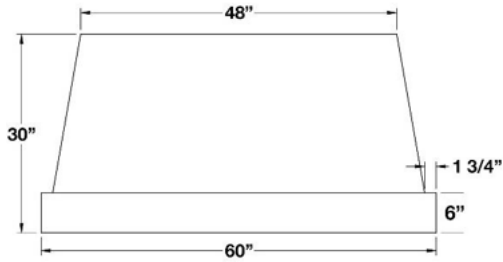

ABBAKA SERIES: 54", 60" & 66" NORMANDY WALL HOODS

54" NORMANDY HOODS		UMRP	MSRP
NR054ML	54" Normandy Stainless Steel	\$ 9,100	\$ 10,465
NR054MLC	54" Normandy Std RAL Color*	\$ 10,525	\$ 12,105
NR054MLCF	54" Normandy Specialty Finish*	\$ 11,625	\$ 13,370
NR054MLCC	54" Normandy Custom Color*	\$ 13,055	\$ 15,015