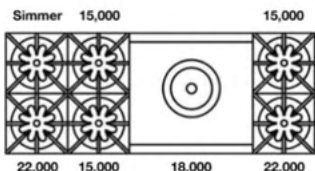

Natural Gas Models: 60" Nova Series Rangetop with 24" French Top			
RGTNB606FTV2	6 Burner | 24" French Top | Nat Gas | Stainless Steel | Standard Trim	$ 10,995	$ 12,645
RGTNB606FTV2PLT	6 Burner | 24" French Top | Nat Gas | Stainless Steel | Plated Trim*	$ 12,670	$ 14,570
LP/Propane Models: 60" Nova Series Rangetop with 24" French Top			
RGTNB606FTV2L	6 Burner | 24" French Top | LP Gas | Stainless Steel | Standard Trim	$ 10,995	$ 12,645
RGTNB606FTV2LPLT	6 Burner | 24" French Top | LP Gas | Stainless Steel | Plated Trim*	$ 12,670	$ 14,570
Customization & Accessory Options: (See page 43) | Total Knobs: 7