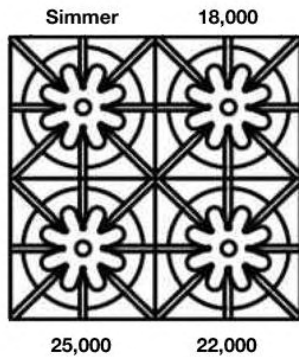

RANGETOPS: 24" PLATINUM SERIES

BlueStar Model Number Guide:			
Base Model (BSPRT244B) 4 Burners | Natural Gas | Stainless Steel Finish | Standard Trim	Change to LP Gas Add (L) for LP/Propane Gas	Add code below for desired color Not available on Rangetop or Cooktop models	Add (PLT) for Plated Trim Includes plated bezels and logo. See available options below.

Model	Description (* Denotes item that must be specified)	UMRP	MSRP
Natural Gas Models: 24" Platinum Series Rangetop			
BSPRT244B	4 Burners | Nat Gas | Stainless Steel | Std Trim	$ 5,495	$ 6,320
BSPRT244BPLT	4 Burners | Nat Gas | Stainless Steel | Plated Trim*	$ 6,225	$ 7,160
LP/Propane Models: 24" Platinum Series Rangetop			
BSPRT244BL	4 Burners | LP Gas | Stainless Steel | Std Trim	$ 5,495	$ 6,320
BSPRT244BLPLT	4 Burners | LP Gas | Stainless Steel | Plated Trim*	$ 6,225	$ 7,160
BACKGUARD OPTIONS:			
All BlueStar freestanding appliances must be installed with a UL approved backguard. All units ship standard with a UL approved Island Trim unless otherwise specified.			
BG624BSP	6" Backguard	$ 550	$ 635
BG2417BSP	17" Backguard	$ 1,020	$ 1,175
SDHS24BSP	24" High Shelf	$ 1,325	$ 1,525
KNOB OPTIONS: (Total Knobs: 4)			
KN-BLK	Standard Black Knob (Ordered with unit)	N/C	N/C
KN-C	Knob: Standard 190 RAL Color	$ 115 ea	$ 130 ea
BZ-C	Bezel: Standard 190 RAL Color	$ 65 ea	$ 75 ea
KN-CF	Knob: Spec Finish (Matte RAL, Textured RAL or Prec Metals)	$ 185 ea	$ 215 ea
KN-PLT	Knob: Plated Trim (See options below)	$ 250 ea	$ 290 ea
PLATED TRIM OPTIONS: (Includes bezels and logo)			
Antique Brass, Brushed Brass, Polished Brass, Antique Copper, Brushed Copper, Polished Copper, Chrome, Oil Rubbed Bronze & Pewter			
See page 56 for additional customization and accessories for Rangetops and Cooktops			

FEATURES:

- 25,000 BTU PrimaNova™ burners
- All burners, plus Interchangeable Griddle and Charbroiler accessory
- Precise 130° simmer burner
- Integrated wok cooking
- Handcrafted in Pennsylvania since 1880

PRODUCT SPECIFICATIONS:

- Unit Dimensions: 23.875"W x 24"D x 8.625"H
- Top Burner Power: 25,000 BTUs
- Simmer Burner: 9,000 BTUs
- Electrical Reqs: 120V, 60Hz, 15 AMPS, 1PH
- Gas Pressure: NAT: 5.0" WC, LP 10.0" WC
- Gas Line Size: ½"
- Unit Weight: 220 lbs.