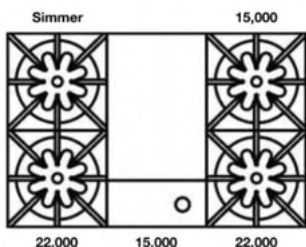

FREESTANDING RANGES: 36" NOVA (RNB) SERIES

**36" Nova (RNB) Series
with 12" Griddle**

Model	Description (* Denotes item that must be specified)	UMRP	MSRP
Natural Gas Models: 36" Nova (RNB) Series with 12" Griddle			
RNB364GV2	4 Burner | 12" Griddle | Nat Gas | Stainless Steel | Standard Trim	$ 9,195	$ 10,575
RNB364GV2PLT	4 Burner | 12" Griddle | Nat Gas | Stainless Steel | Plated Trim*	$ 10,975	$ 12,620
RNB364GV2C	4 Burner | 12" Griddle | Nat Gas | Std RAL Paint* | Standard Trim	$ 10,290	$ 11,835
RNB364GV2CPLT	4 Burner | 12" Griddle | Nat Gas | Std RAL Paint* | Plated Trim*	$ 12,070	$ 13,880
RNB364GV2CF	4 Burner | 12" Griddle | Nat Gas | Specialty Finish* | Standard Trim	$ 11,280	$ 12,970
RNB364GV2CFPLT	4 Burner | 12" Griddle | Nat Gas | Specialty Finish* | Plated Trim*	$ 13,060	$ 15,020
RNB364GV2CC	4 Burner | 12" Griddle | Nat Gas | Custom Color* | Standard Trim	$ 12,710	$ 14,615
RNB364GV2CCPLT	4 Burner | 12" Griddle | Nat Gas | Custom Color* | Plated Trim*	$ 14,490	$ 16,665
LP/Propane Models: 36" Nova (RNB) Series with 12" Griddle			
RNB364GV2L	4 Burner | 12" Griddle | LP Gas | Stainless Steel | Standard Trim	$ 9,195	$ 10,575
RNB364GV2LPLT	4 Burner | 12" Griddle | LP Gas | Stainless Steel | Plated Trim*	$ 10,975	$ 12,620
RNB364GV2LC	4 Burner | 12" Griddle | LP Gas | Std RAL Paint* | Standard Trim	$ 10,290	$ 11,835
RNB364GV2LCPLT	4 Burner | 12" Griddle | LP Gas | Std RAL Paint* | Plated Trim*	$ 12,070	$ 13,880
RNB364GV2LCF	4 Burner | 12" Griddle | LP Gas | Specialty Finish* | Standard Trim	$ 11,280	$ 12,970
RNB364GV2LCFPLT	4 Burner | 12" Griddle | LP Gas | Specialty Finish* | Plated Trim*	$ 13,060	$ 15,020
RNB364GV2LCC	4 Burner | 12" Griddle | LP Gas | Custom Color* | Standard Trim	$ 12,710	$ 14,615
RNB364GV2LCCPLT	4 Burner | 12" Griddle | LP Gas | Custom Color* | Plated Trim*	$ 14,490	$ 16,665
Customization & Accessory Options: (See page 22) | Total Knobs: 6