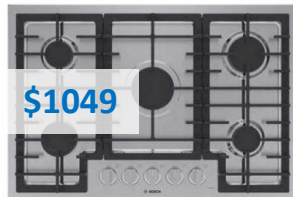

## NEW LAUNCH MODELS

30"

\$1049

Launched & In Stock

**NGM5058UC**  
Stainless Steel

\$1599

Launching Q1 2023

**NGM8048UC** FlameSelect  
Black w/Black Stainless Knobs

\$1499

Launched & In Stock

**NGM8058UC** FlameSelect  
Stainless Steel

\$1849

Launched & In Stock

**NGMP058UC** FlameSelect  
Stainless Steel

36"

\$1199