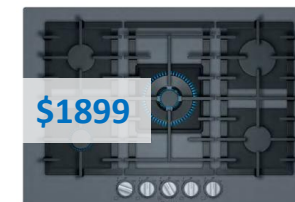

EXISTING SKUS REMAINING IN LINEUP

30"

$1899

NGMP077UC
Gray Tempered Glass
FlameSelect

In Stock

36"