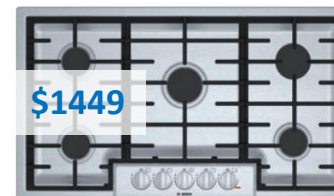

## RETURNING LEGACY MODELS

36"

\$1549

Re-Launching Jan 2023

**NGM8646UC**  
Black w/Black Stainless Knobs

\$1449

Re-Launching Jan 2023

**NGM8656UC**  
Stainless Steel