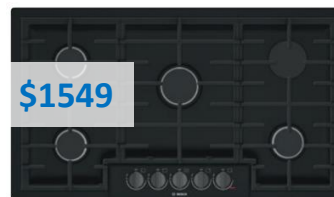

\$1499

Launched & In Stock

**NGM8058UC** FlameSelect  
Stainless Steel

\$1849

Launched & In Stock

**NGMP058UC** FlameSelect  
Stainless Steel

36"

\$1199

Launching Jan 2023

**NGM5658UC**  
Stainless Steel

\$1749

Launch Indefinitely Postponed Use Legacy

**NGM8648UC** FlameSelect  
Black w/Black Stainless Knobs

\$1649

Launching Jan 2023

**NGM8658UC** FlameSelect  
Stainless Steel

\$1949

Launching Jan 2023

**NGMP658UC** FlameSelect  
Stainless Steel

## RETURNING LEGACY MODELS

36"

\$1549

Re-Launching Jan 2023

**NGM8646UC**  
Black w/Black Stainless Knobs

\$1449

Re-Launching Jan 2023

**NGM8656UC**  
Stainless Steel