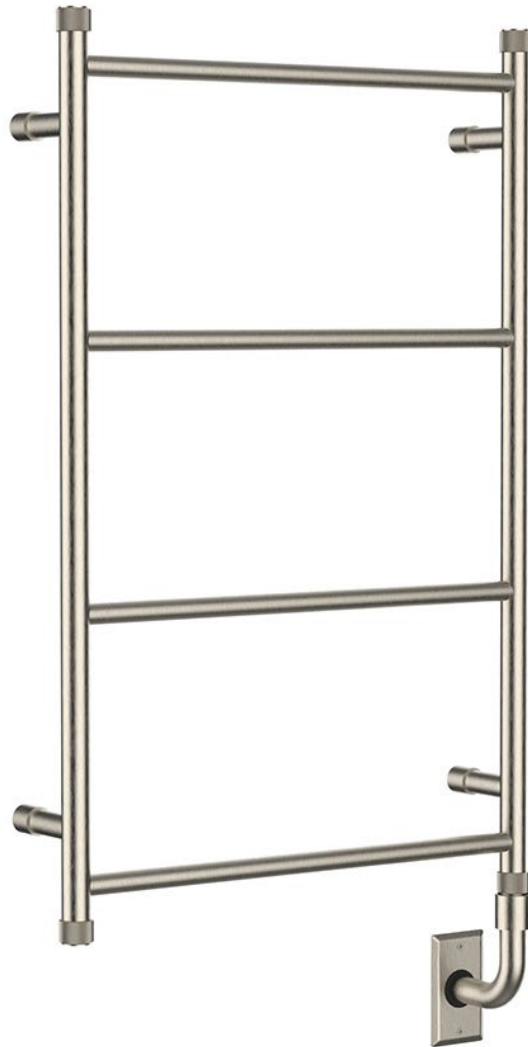

Model Code - **EUC3** *Old code N/A

Size Options:

EUC3 32" x 20" x 4"

EUC3 36" x 24" x 4"

EUC3 48" x 24" x 4"

EUC3 60" x 20" x 4"

EUC3 60" x 24" x 4"

Knurled
Detail

CUSTOM MADE - Product lead times are 6-8 weeks

Available in 8 special finishes. RAL powder coat and other finishes upon request.