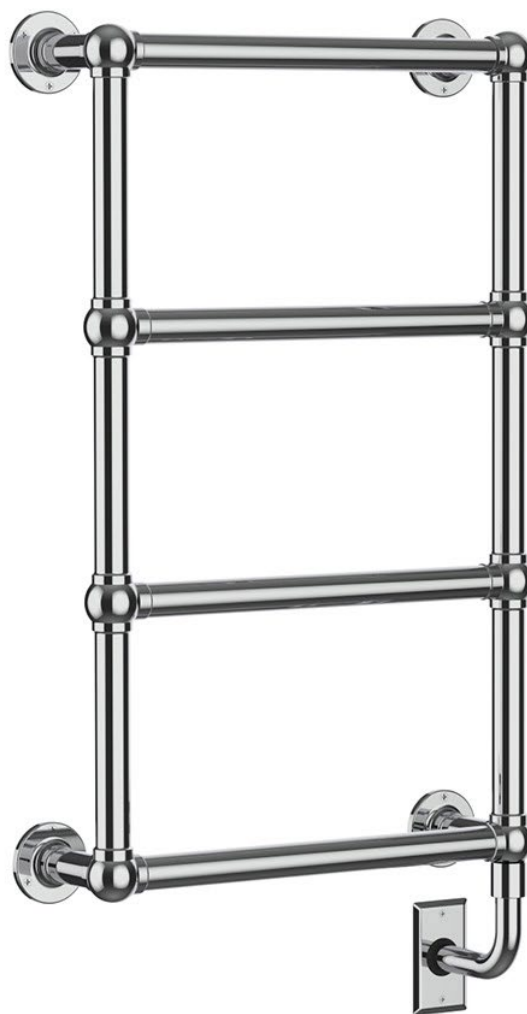

EU6 35.4" x 19.7" x 3.9"

EU6 47.2" x 19.7" x 3.9"

STOCKED Product

Stocked in Polished Stainless Steel

Model Code - **EU7** *Old code MD048

Size Options:

EU7 37.4" x 19.7" x 4.0"

EU7 51.2" x 19.7" x 4.0"

STOCKED Product

Stocked in Chrome & Black

Model Code - EN1 *Old code LG010A

Size Options:

EN1 32" x 20" x 5.5"

STOCKED Product

Stocked in Chrome & Black

Model Code - EN2 *Old code LG010