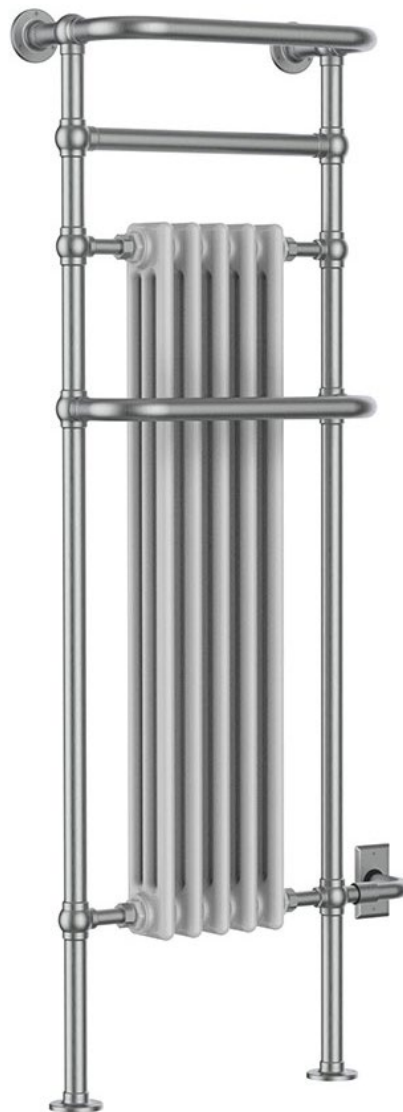

**Brushed
Rose Gold**

**Oil Rubbed
Bronze**

**Matt
Black**

Size Options:

ENC6 60" x 20" x 10"

Ball Joint Options

CUSTOM MADE - Product lead times are 6-8 weeks

Available in 11 special finishes. RAL powder coat and other finishes upon request.