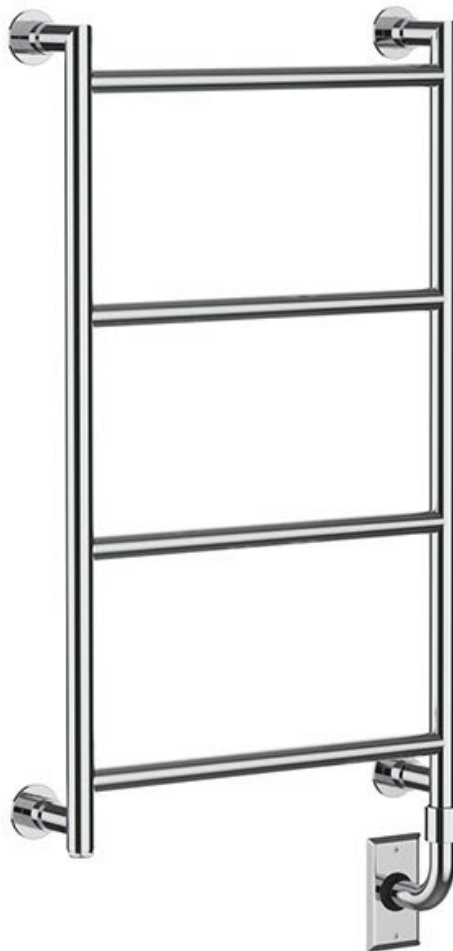

STOCKED Product

Stocked in Polished Stainless Steel

Model Code - **EU3** *Old code MD058

Size Options:

EU3 23.6" x 29.5" x 3.9"

EU3 23.6" x 39.4" x 3.9"

EU3 31.5" x 29.4" x 3.9"

EU3 31.5" x 39.4" x 3.9"

STOCKED Product

Stocked in Polished Stainless Steel

Model Code - **EU4** *Old code CN021

Size Options:

EU4 29.5" x 17.7" x 3.7"

EU4 49.2" x 19.7" x 3.7"

STOCKED Product

Stocked in Chrome & Black

Model Code - **EU5** *Old code MD049

Size Options:

EU5 45.9" x 19.7" x 3.3"

EU5 45.9" x 23.6" x 3.3"

STOCKED Product

Stocked in Chrome & Black

Model Code - EU6 *Old code MD055

Size Options:

EU6 35.4" x 19.7" x 3.9"

EU6 47.2" x 19.7" x 3.9"

STOCKED Product

Stocked in Polished Stainless Steel

Model Code - **EU7** *Old code MD048

Size Options:

EU7 37.4" x 19.7" x 4.0"

EU7 51.2" x 19.7" x 4.0"