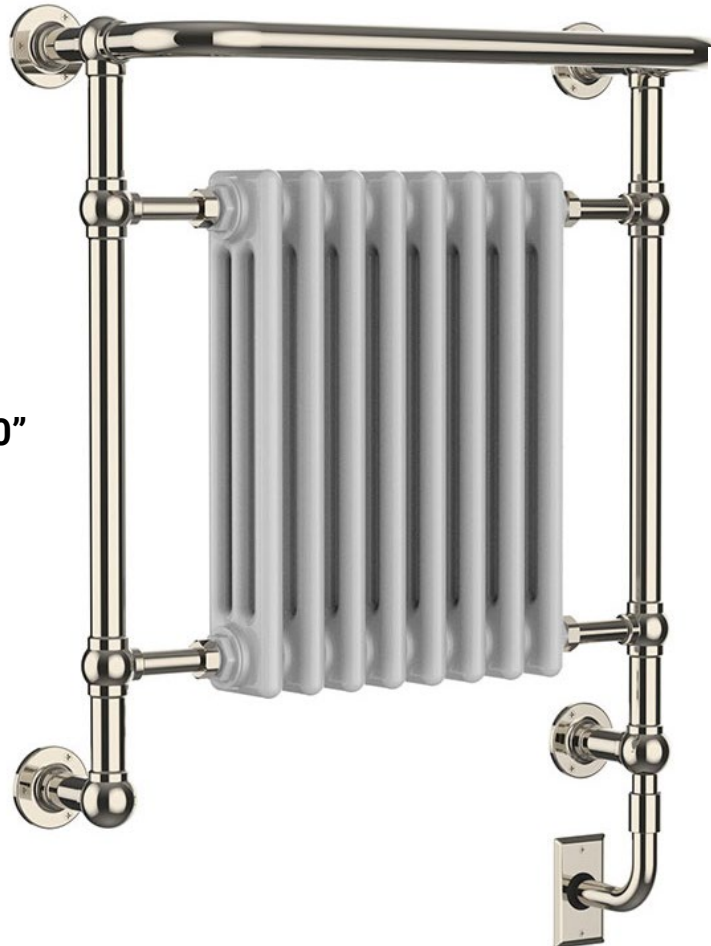

Brushed Rose Gold

Oil Rubbed Bronze

Matt Black

Size Options:

ENC3 29" x 20" x 10"

ENC3 29" x 26.5" x 10"

ENC3 29" x 29" x 10"

Ball Joint Options