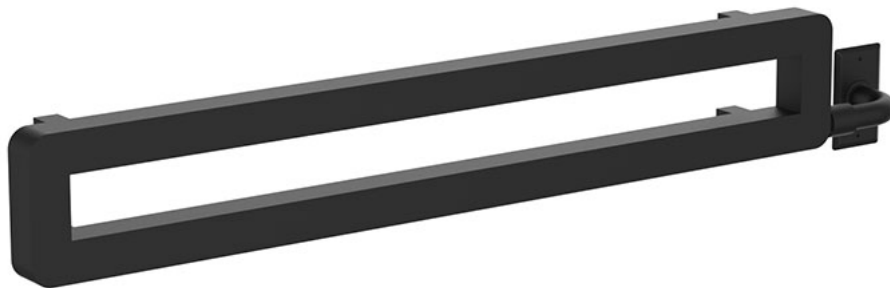

CUSTOM MADE - Product lead times are 6-8 weeks

Available in 3 special finishes. RAL powder coat and other finishes upon request.