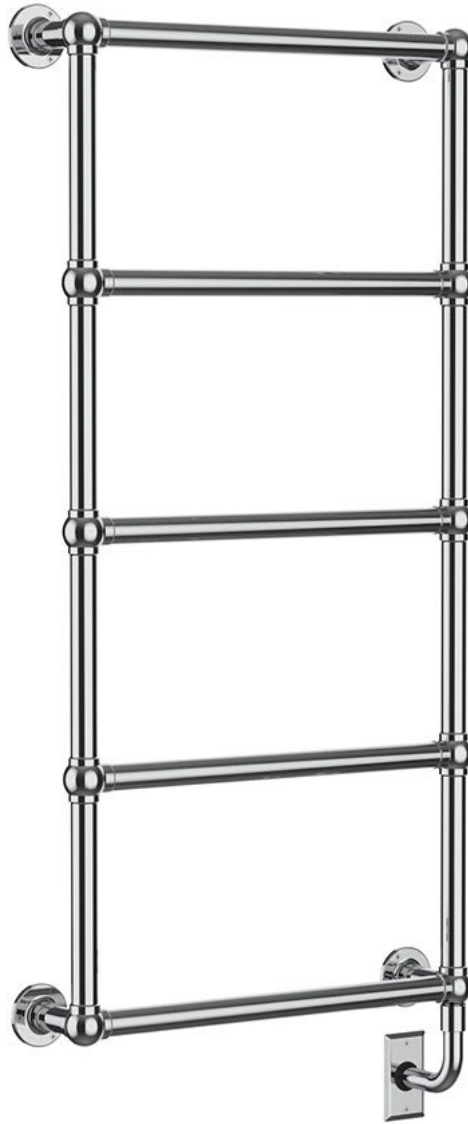

Model Code - **EU5** *Old code MD049

Size Options:

EU5 45.9" x 19.7" x 3.3"

EU5 45.9" x 23.6" x 3.3"

STOCKED Product

Stocked in Chrome & Black

Model Code - EU6 *Old code MD055

Size Options:

EU6 35.4" x 19.7" x 3.9"

EU6 47.2" x 19.7" x 3.9"

STOCKED Product

Stocked in Polished Stainless Steel

Model Code - **EU7** *Old code MD048

Size Options:

EU7 37.4" x 19.7" x 4.0"

EU7 51.2" x 19.7" x 4.0"

STOCKED Product

Stocked in Chrome & Black

Model Code - EN1 *Old code LG010A

Size Options:

EN1 32" x 20" x 5.5"

STOCKED Product

Stocked in Chrome & Black

Model Code - EN2 *Old code LG010

Size Options:

EN2 48" x 24" x 5"

STOCKED Product

Stocked in Chrome & Black

Model Code - EN3 *Old code LG024

Size Options:

EN3 36" x 24" x 5.5"

STOCKED Product