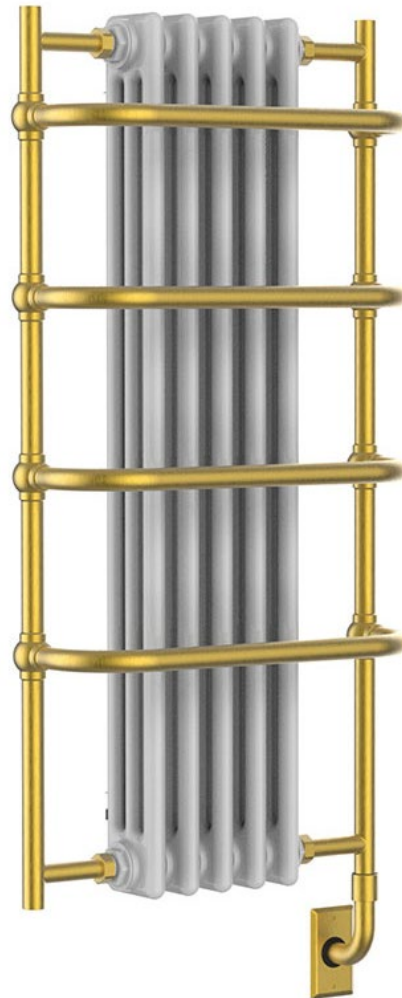

Oil Rubbed Bronze

Matt Black

Model Code - **ENC5** *Old code Sequel TM006

Size Options:

ENC5 39.5" x 20" x 8"

**Ball Joint
Option**

CUSTOM MADE - Product lead times are 6-8 weeks

Available in 11 special finishes. RAL powder coat and other finishes upon request.

**Polished
Chrome**

**Brushed
Chrome**

**Bright
Nickel**

**Brushed
Nickel**

**Polished
Brass**

**Brushed
Brass**

**Dark
Gold**

**Brushed
Gold**