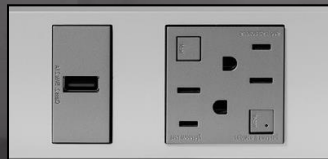

## GENERAL PRODUCT FEATURES

SILVERLASTING™ DOUBLE SIDED MIRROR DOORS

CONCEALED BLUM® SOFT-CLOSE HINGES

UNDERSTATED ALUMINUM OR MATTE BLACK HANDLES

ANODIZED ALUMINUM BODY

DIMMABLE

BUILT-IN OUTLETS (INCL. GFCI) & USB