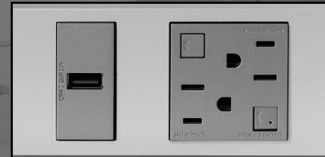

FEATURES

- + Functional task lighting illuminates majority of bathroom
- + Single body construction available in a wide size range
- + Recessed or surface mounted

SIDLER® QUADRO

BUILT-IN GFCI
OUTLETS & USB