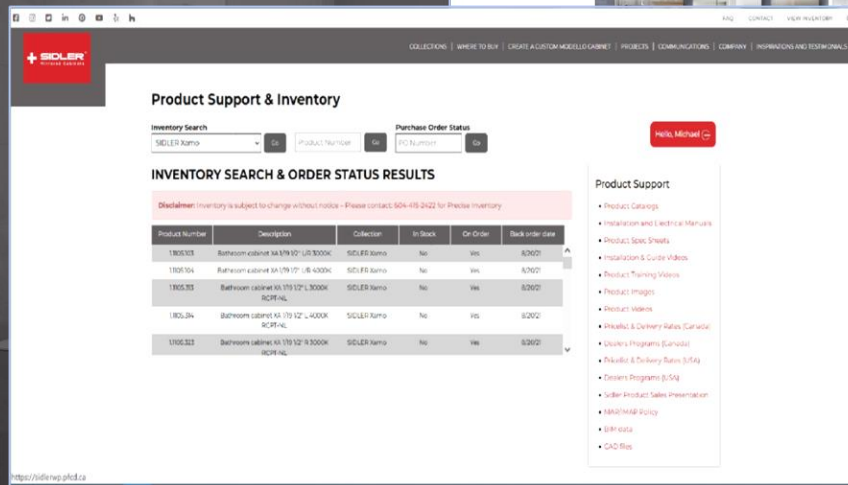

PRODUCT: DEALER SUPPORT FEATURES

SIDLER® provides dealers and showrooms a login DEALER PORTAL on their website to:

- + Check order status & stock inventory
- + Technical/installation manuals
- + Installation/guide videos
- + Product catalogues/price lists
- + Sales support materials
- + Product training materials & videos
- + Product photos & videos

SIDLER® Dealer Portal!

[CLICK TO VIEW VIDEO](#)

And so much more!

www.sidler-international.com/login/