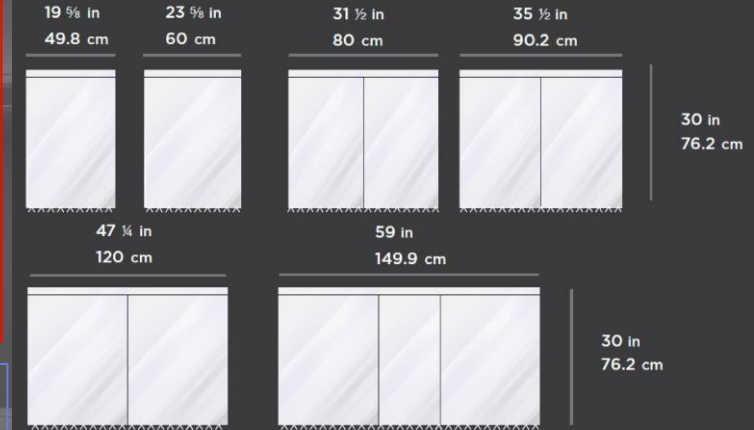

FEATURES

- **+** Functional task lighting illuminates majority of bathroom
- **+** Single body construction available in a wide size range
- **+** Recessed or surface mounted
- **+** Available in 2 design styles; standard and deluxe

SIDLER® XAMO

MODEL DIMENSIONS

Door Configuration:

Single Door
Double Door
Triple Door

Lighting Specification:

Width 19 5/8"-59"
4000K Lumen 5346-9366

*Also available in 3000K