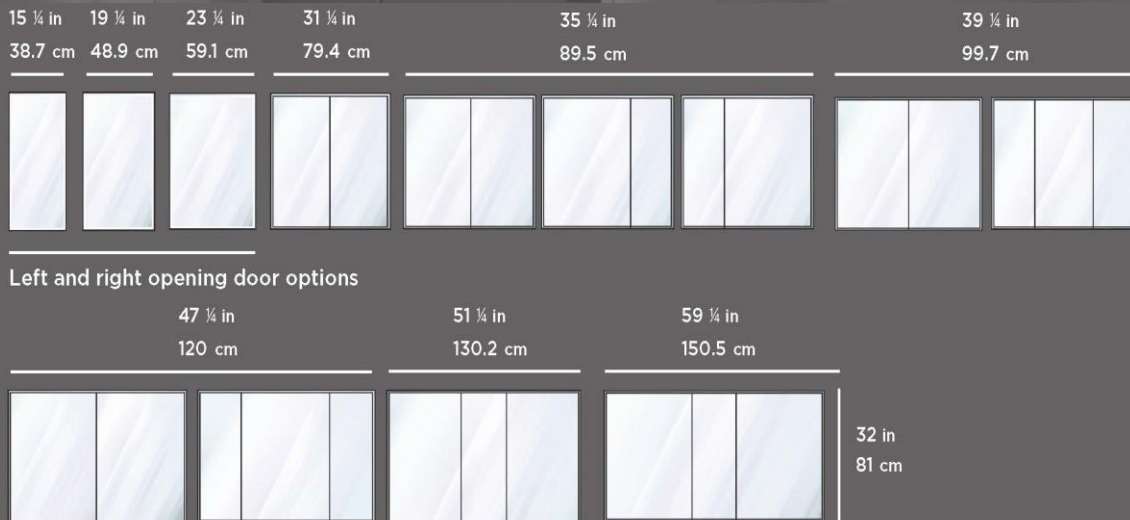

MODEL DIMENSIONS