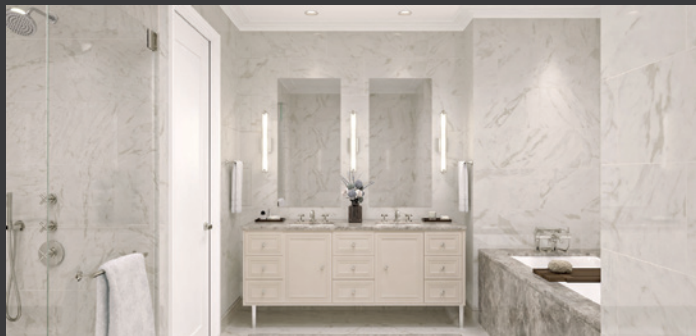

SIDLER® Modello in customized 48" height.