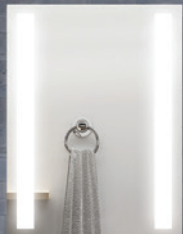

Sidelight
Page 17