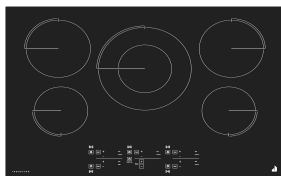

NEW MODEL
OTO: 8/15/22

DISCONTINUED

CURRENT MODEL

	JIC4536KS	JIC4536XS	JIC4736HS
Cutout Depth 30" unit	20 ⁷ / ₁₆ " - 20 ³ / ₄ "	19 ⁵ / ₁₆ "	20 ⁷ / ₁₆ "
Cutout Depth 36" unit	20 ⁷ / ₁₆ " - 20 ³ / ₄ "	19 ⁵ / ₁₆ "	20 ⁷ / ₁₆ "
Cutout Width 30" unit	29 ¹ / ₂ " - 29 ⁵ / ₈ "	29 ¹ / ₂ "	29"
Cutout Width 36" unit	35 ⁷ / ₁₆ " - 35 ⁹ / ₁₆ "	33 ¹ / ₁₆ "	35"

2022 PLAN-TO-SELL: INDUCTION COOKTOPS

JENNAIR®

MODEL	JIC4530K	JIC4536K	JIC4730H	JIC4736H
UMRP	\$2,349	\$2,599	\$3,499	\$3,799
Trim	B/S	B/S	B/S	B/S
Width	30"	36"	30"	36"
Controls	Tap Touch	Tap Touch	Tap Touch	Tap Touch
Features	<ul style="list-style-type: none"> • 5 Circle Elements • Auto Sensor • Assisted Cooking 	<ul style="list-style-type: none"> • 5 Circle Elements • Auto Sensor • Assisted Cooking 	<ul style="list-style-type: none"> • Pan Detection • Bridge Function • Dynamic Elements • Emotive Controls 	<ul style="list-style-type: none"> • Pan Detection • Bridge Function • Dynamic Elements • Emotive Controls