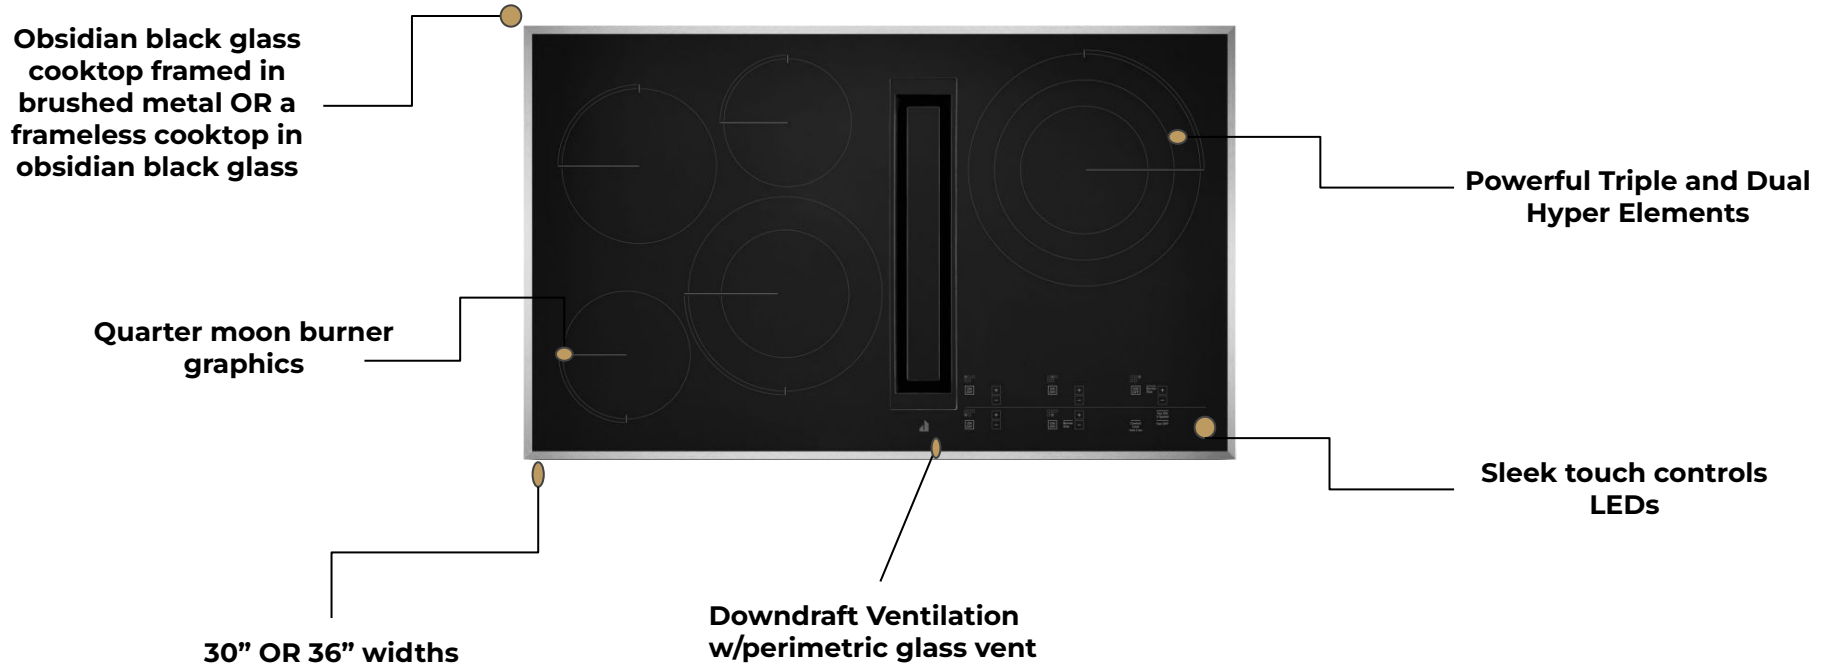

2022 PLAN-TO-SELL: INDUCTION COOKTOPS

JENNAIR®

MODEL	JIC4530K	JIC4536K	JIC4730H	JIC4736H
UMRP	\$2,349	\$2,599	\$3,499	\$3,799
Trim	B/S	B/S	B/S	B/S
Width	30"	36"	30"	36"
Controls	Tap Touch	Tap Touch	Tap Touch	Tap Touch
Features	<ul style="list-style-type: none"> • 5 Circle Elements • Auto Sensor • Assisted Cooking 	<ul style="list-style-type: none"> • 5 Circle Elements • Auto Sensor • Assisted Cooking 	<ul style="list-style-type: none"> • Pan Detection • Bridge Function • Dynamic Elements • Emotive Controls 	<ul style="list-style-type: none"> • Pan Detection • Bridge Function • Dynamic Elements • Emotive Controls

JENNAIR RADIANT DOWNDRAFT COOKTOP

Industry exclusive tap touch radiant downdraft cooktop

JENNAIR RADIANT COOKTOP FEATURES

The Industry's Most Powerful Radiant Cooktops

**among its size (24", 30", 36") based on combined element wattage*