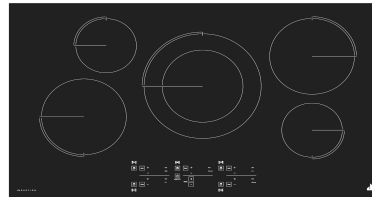

INDUCTION COOKTOPS - CUTOUTS/DIMENSIONS

NEW MODEL
OTO: 8/15/22

DISCONTINUED

CURRENT MODEL

	JIC4536KS	JIC4536XS	JIC4736HS
Cutout Depth 30" unit	20 ⁷/₁₆" - 20 ³/₄"	19 ⁵/₁₆"	20 ⁷/₁₆"
Cutout Depth 36" unit	20 ⁷/₁₆" - 20 ³/₄"	19 ⁵/₁₆"	20 ⁷/₁₆"
Cutout Width 30" unit	29 ¹/₂" - 29 ⁵/₈"	29 ¹/₂"	29"
Cutout Width 36" unit	35 ⁷/₁₆" - 35 ⁹/₁₆"	33 ¹/₁₆"	35"