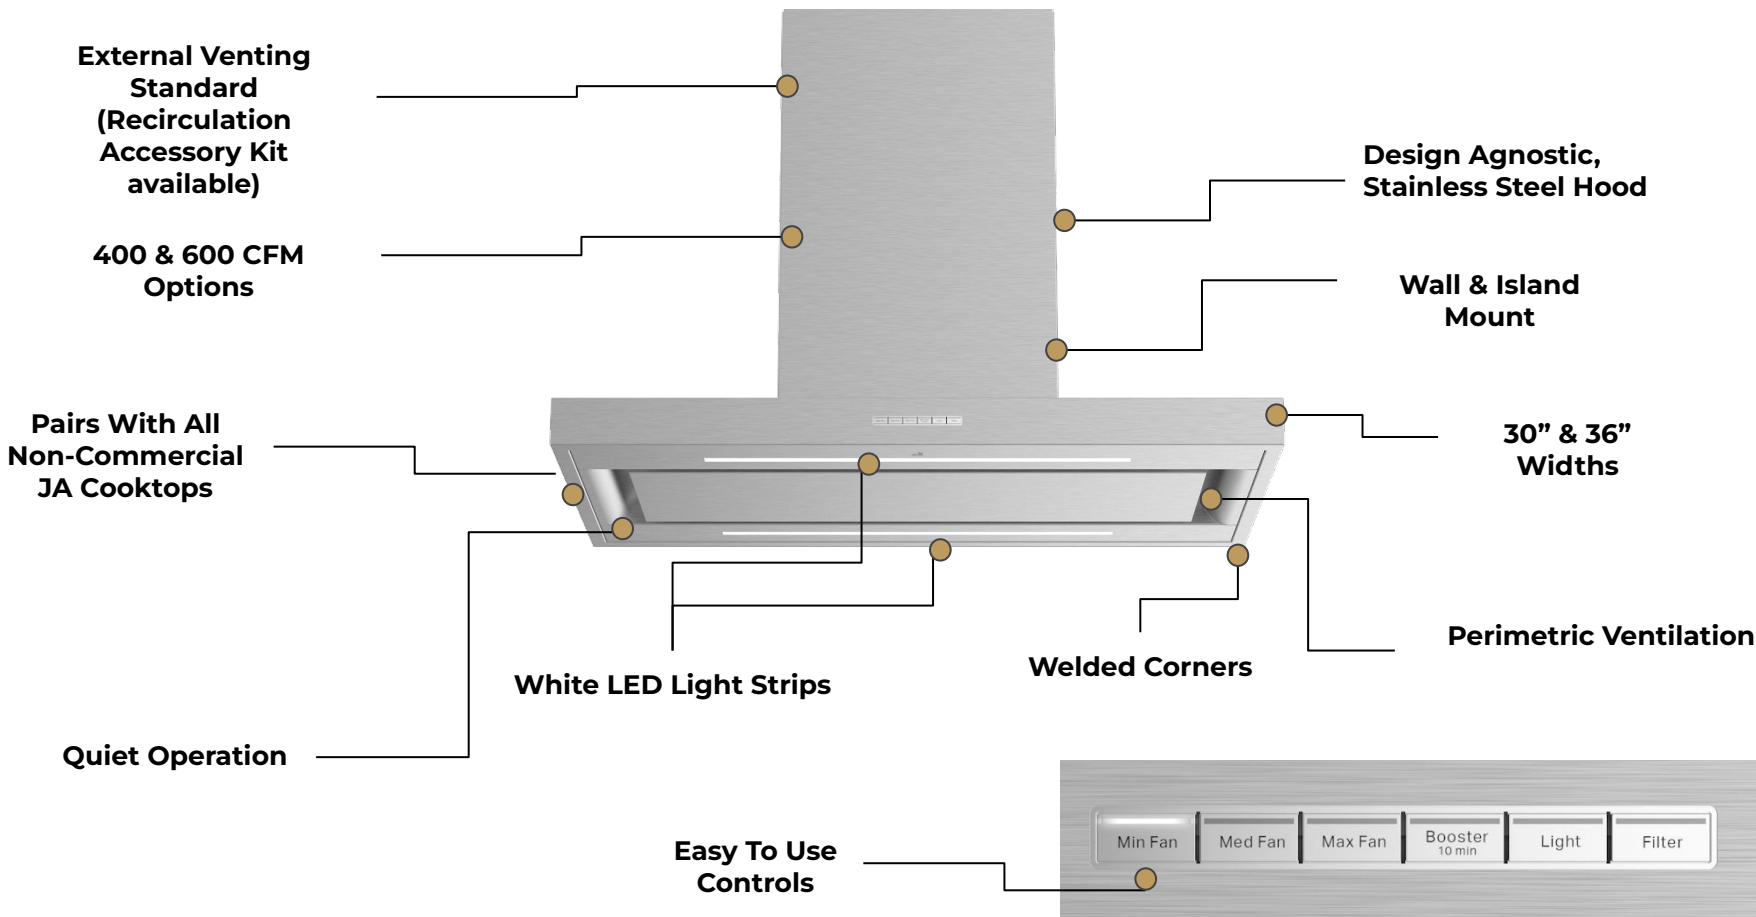

JENNAIR VENTILATION FEATURES