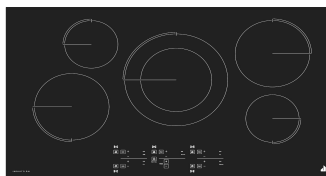

NEW MODEL
OTO: 8/15/22

DISCONTINUED

CURRENT MODEL

	JIC4536KS	JIC4536XS	JIC4736HS
Cutout Depth 30" unit	20 ⁷ / ₁₆ " - 20 ³ / ₄ "	19 ⁵ / ₁₆ "	20 ⁷ / ₁₆ "
Cutout Depth 36" unit	20 ⁷ / ₁₆ " - 20 ³ / ₄ "	19 ⁵ / ₁₆ "	20 ⁷ / ₁₆ "
Cutout Width 30" unit	29 ¹ / ₂ " - 29 ⁵ / ₈ "	29 ¹ / ₂ "	29"
Cutout Width 36" unit	35 ⁷ / ₁₆ " - 35 ⁹ / ₁₆ "	33 ¹ / ₁₆ "	35"

2022 PLAN-TO-SELL: INDUCTION COOKTOPS

JENNAIR®

MODEL	JIC4530K	JIC4536K	JIC4730H	JIC4736H
UMRP	\$2,349	\$2,599	\$3,499	\$3,799
Trim	B/S	B/S	B/S	B/S
Width	30"	36"	30"	36"
Controls	Tap Touch	Tap Touch	Tap Touch	Tap Touch
Features	<ul style="list-style-type: none"> • 5 Circle Elements • Auto Sensor • Assisted Cooking 	<ul style="list-style-type: none"> • 5 Circle Elements • Auto Sensor • Assisted Cooking 	<ul style="list-style-type: none"> • Pan Detection • Bridge Function • Dynamic Elements • Emotive Controls 	<ul style="list-style-type: none"> • Pan Detection • Bridge Function • Dynamic Elements • Emotive Controls