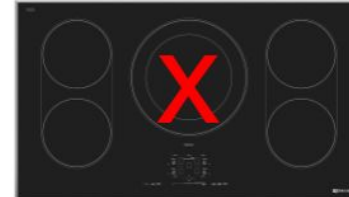

INDUCTION COOKTOPS - CUTOUTS/DIMENSIONS

NEW MODEL
OTO: 8/15/22

DISCONTINUED

CURRENT MODEL

	JIC4536KS	JIC4536XS	JIC4736HS
Cutout Depth 30" unit	20 ⁷/₁₆" - 20 ³/₄"	19 ⁵/₁₆"	20 ⁷/₁₆"
Cutout Depth 36" unit	20 ⁷/₁₆" - 20 ³/₄"	19 ⁵/₁₆"	20 ⁷/₁₆"
Cutout Width 30" unit	29 ¹/₂" - 29 ⁵/₈"	29 ¹/₂"	29"
Cutout Width 36" unit	35 ⁷/₁₆" - 35 ⁹/₁₆"	33 ¹/₁₆"	35"