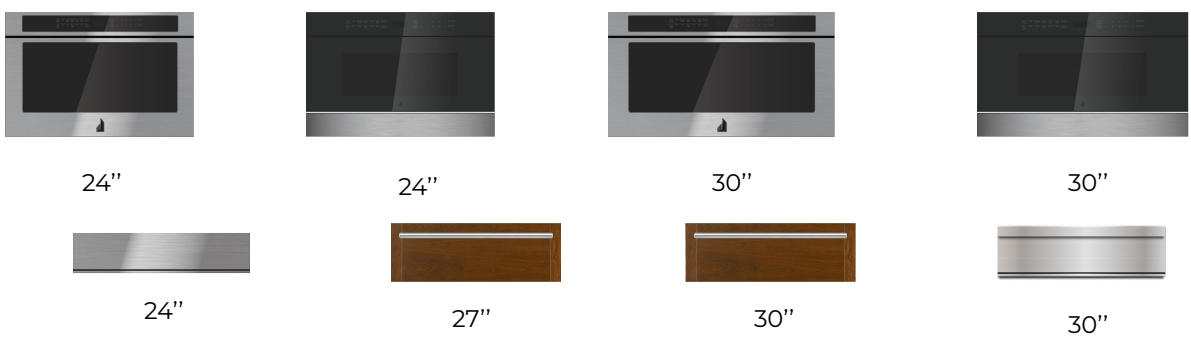

MICROWAVE & WARMING DRAWERS

Model #: RISE/NOIR/PR*   **Description:**   **UMRP:**

Warming Drawers:

24" Warming Drawer

JJD3024HL	RISE	24" WARMING DRAWER, STAINLESS STEEL, PUSH TO OPEN	$1,399
JJD3024HM	NOIR	24" WARMING DRAWER, STAINLESS STEEL, PUSH TO OPEN	$1,499

27" Warming Drawer

JJD30271L	RISE	27" WARMING DRAWER	$1,899
JJD30271M	NOIR	27" WARMING DRAWER	$1,899
JWD3027EX	PR*	27" PANEL READY WARMING DRAWER, PUSH TO OPEN	$1,749

30" Warming Drawer

JJD30301L	RISE	30" WARMING DRAWER	$1,999
JJD30301M	NOIR	30" WARMING DRAWER	$1,999
JWD3030EX	PR*	30' PANEL READY WARMING DRAWER	$1,749

Microwave Drawers:

24" Built-In Microwave Drawer

JMDFS24JL	RISE	24" UNDERCOUNTER MICRO-DRAWER, 1.0 CU FT, AUTO OPEN DRAWER	$1,949
JMDFS24HM	NOIR	24" UNDERCOUNTER MICRO-DRAWER, 1.0 CU FT, AUTO OPEN DRAWER	$1,949

30" Built-In Microwave Drawer

JMDFS30HL	RISE	30" UNDERCOUNTER BI MICROWAVE DRAWER, 1.2 CU FT, LCD DISPLAY	$2,049
JMDFS30HM	NOIR	30" UNDERCOUNTER BI MICROWAVE DRAWER, 1.2 CU FT, LCD DISPLAY	$2,049