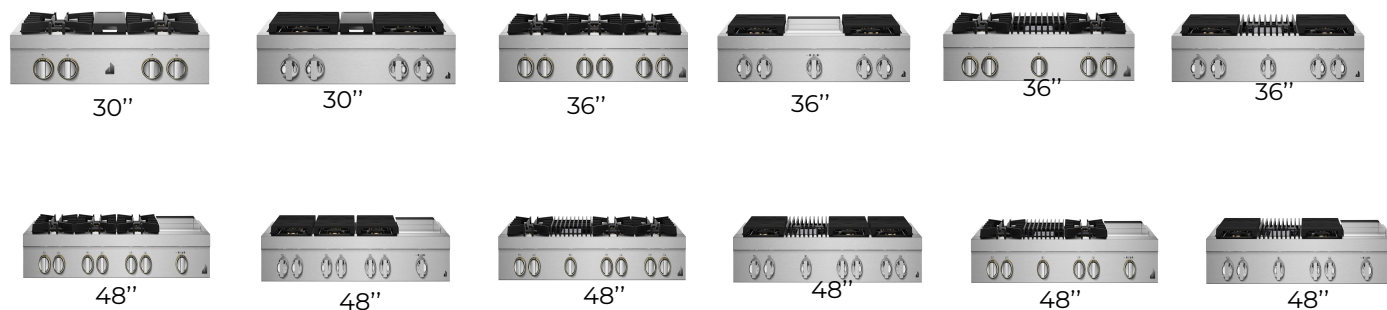

RANGETOP PRICING:

Model #:	RISE/NOIR	Description:	UMRP
30" 4 Burner			
JGCP430HL	RISE	30" RANGETOP, RISE STYLE, 2-20K, 18K, 9K-500 SIMMER	$3,399
JGCP430HM	NOIR	30" RANGETOP, NOIR STYLE, 2-20K, 18K, 9K-500 SIMMER	$3,399
36" 6 Burner			
JGCP436HL	RISE	36" RANGETOP, RISE STYLE, 3-20K, 18K, 9K-500 SIMMER	$3,899
JGCP436HM	NOIR	36" RANGETOP, NOIR STYLE, 3-20K, 18K, 9K-500 SIMMER	$3,899
36" 4 Burner w/ Griddle			
JGCP536HL	RISE	36" RANGETOP, RISE STYLE, GRIDDLE, 2-20K, 18K, 9K-500	$4,199
JGCP536HM	NOIR	36" RANGETOP, NOIR STYLE, GRIDDLE, 2-20K, 18K, 9K-500	$4,199
36" 4 Burner w/ Grill			
JGCP636HL	RISE	36" RANGETOP, RISE STYLE, GRILL, 2-20K, 18K, 9K-500 SIMMER	$4,299
JGCP636HM	NOIR	36" RANGETOP, NOIR STYLE, GRILL, 2-20K, 18K, 9K-500 SIMMER	$4,299
48" 6 Burner w/ Griddle			
JGCP548HL	RISE	48" RANGETOP, RISE STYLE, GRIDDLE, 3-20K, 2-18K, 9K-500	$4,999
JGCP548HM	NOIR	48" RANGETOP, NOIR STYLE, GRIDDLE, 3-20K, 2-18K, 9K-500	$4,999
48" 6 Burner w/ Grill			
JGCP648HL	RISE	48" RANGETOP, RISE STYLE, GRILL, 3-20K, 2-18K, 9K-500	$4,999
JGCP648HM	NOIR	48" RANGETOP, NOIR STYLE, GRILL, 3-20K, 2-18K, 9K-500	$4,999
48" 4 Burner separate Griddle/Grill			
JGCP748HL	RISE	48" RANGETOP, RISE STYLE, GRIDDLE/GRILL, 2-20K, 18K, 9K-500	$5,299
JGCP748HM	NOIR	48" RANGETOP, NOIR STYLE, GRIDDLE/GRILL, 2-20K, 18K, 9K-500	$5,299