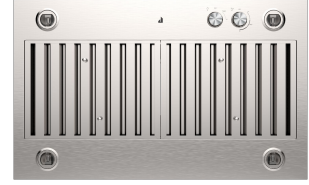

CUSTOM
HOOD LINER
36"