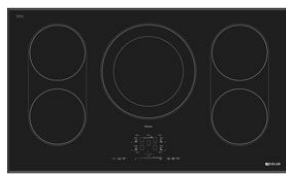

RISE &  
NOIR

30" BIR

BI BM

22" BI BM

# NEW 2022 INDUCTION COOKTOPS

JENNAIR®

Updated: 6.29.22

From

MODEL	JIC4530K	JIC4536K
UMRP	\$2,449	\$2,699
Trim	B / S	B / S
Width	30"	36"
Controls	Tap Touch	Tap Touch
Ventilation	Updraft	Updraft

OTS Sept. 2022

# FROM-TO: INDUCTION COOKTOPS

Updated: 6.29.22

From

MODEL	JIC4430X	JIC4536X	JIC4730H	JIC4736H
UMRP	\$2,349	\$2,599	\$3,549	\$3,849
Trim	B/S	B/S	B/S	B/S
Width	30"	36"	30"	36"
Controls	Tap Touch	Tap Touch	Tap Touch	Tap Touch
Ventilation	Updraft	Updraft	Updraft	Updraft