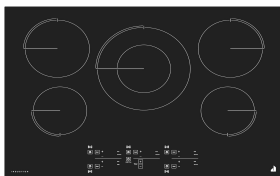

2022 PLAN-TO-SELL: INDUCTION COOKTOPS

MODEL	JIC4530K	JIC4536K	JIC4730H	JIC4736H
UMRP	$2,449	$2,699	$3,549	$3,999
Trim	B/S	B/S	B/S	B/S
Width	30"	36"	30"	36"
Controls	Tap Touch	Tap Touch	Tap Touch	Tap Touch
Features	· 5 Circle Elements · Auto Sensor · Assisted Cooking	· 5 Circle Elements · Auto Sensor · Assisted Cooking	· Pan Detection · Bridge Function · Dynamic Elements · Emotive Controls	· Pan Detection · Bridge Function · Dynamic Elements · Emotive Controls

ORDER NOW!