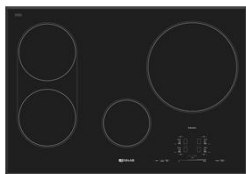

RISE &  
NOIR

30" BIR

BI BM

22" BI BM

# NEW 2022 INDUCTION COOKTOPS

JENNAIR®

Updated: 6.29.22

From

MODEL	JIC4530K	JIC4536K
UMRP	\$2,449	\$2,699
Trim	B / S	B / S
Width	30"	36"
Controls	Tap Touch	Tap Touch
Ventilation	Updraft	Updraft

OTS Sept. 2022

# FROM-TO: INDUCTION COOKTOPS

Updated: 6.29.22

From

MODEL	JIC4430X	JIC4536X	JIC4730H	JIC4736H
UMRP	\$2,349	\$2,599	\$3,549	\$3,849
Trim	B/S	B/S	B/S	B/S
Width	30"	36"	30"	36"
Controls	Tap Touch	Tap Touch	Tap Touch	Tap Touch
Ventilation	Updraft	Updraft	Updraft	Updraft