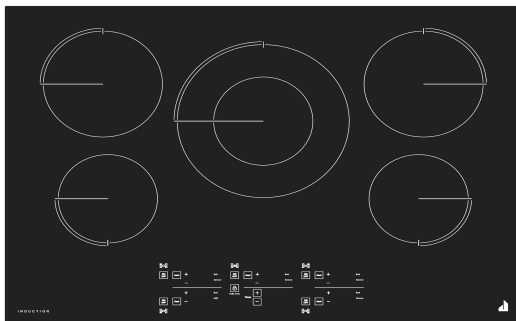

NEW 2022 INDUCTION COOKTOPS

JENNAIR®

Updated: 6.29.22

From

MODEL	JIC4530K	JIC4536K
UMRP	$2,449	$2,699
Trim	B / S	B / S
Width	30"	36"
Controls	Tap Touch	Tap Touch
Ventilation	Updraft	Updraft

OTS Sept. 2022