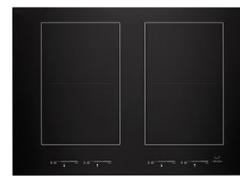

From

MODEL	JIC4430X	JIC4536X	JIC4730H	JIC4736H
UMRP	$2,349	$2,599	$3,549	$3,849
Trim	B/S	B/S	B/S	B/S
Width	30"	36"	30"	36"
Controls	Tap Touch	Tap Touch	Tap Touch	Tap Touch
Ventilation	Updraft	Updraft	Updraft	Updraft