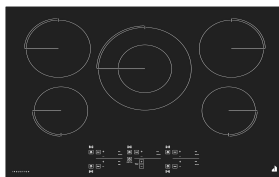

# FROM-TO: INDUCTION COOKTOPS

Updated: 6.29.22

From

MODEL	JIC4430X	JIC4536X	JIC4730H	JIC4736H
UMRP	\$2,349	\$2,599	\$3,549	\$3,849
Trim	B/S	B/S	B/S	B/S
Width	30"	36"	30"	36"
Controls	Tap Touch	Tap Touch	Tap Touch	Tap Touch
Ventilation	Updraft	Updraft	Updraft	Updraft