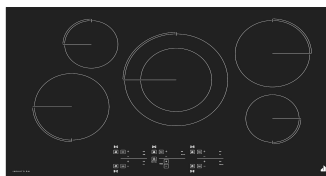

2022 PLAN-TO-SELL: INDUCTION COOKTOPS

MODEL	JIC4530K	JIC4536K	JIC4730H	JIC4736H
UMRP	$2,449	$2,699	$3,549	$3,999
Trim	B/S	B/S	B/S	B/S
Width	30"	36"	30"	36"
Controls	Tap Touch	Tap Touch	Tap Touch	Tap Touch
Features	· 5 Circle Elements · Auto Sensor · Assisted Cooking	· 5 Circle Elements · Auto Sensor · Assisted Cooking	· Pan Detection · Bridge Function · Dynamic Elements · Emotive Controls	· Pan Detection · Bridge Function · Dynamic Elements · Emotive Controls

ORDER NOW!