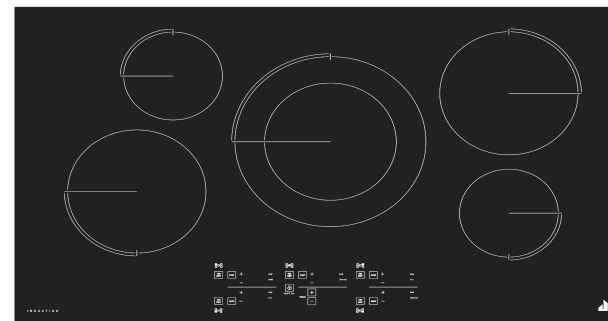

NEW 2022 INDUCTION COOKTOPS

JENNAIR®

Updated: 6.29.22

From

MODEL	JIC4530K	JIC4536K
UMRP	$2,449	$2,699
Trim	B / S	B / S
Width	30"	36"
Controls	Tap Touch	Tap Touch
Ventilation	Updraft	Updraft

OTS Sept. 2022