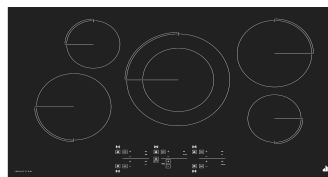

# FROM-TO: INDUCTION COOKTOPS

Updated: 6.29.22

From

MODEL	JIC4430X	JIC4536X	JIC4730H	JIC4736H
UMRP	\$2,349	\$2,599	\$3,549	\$3,849
Trim	B/S	B/S	B/S	B/S
Width	30"	36"	30"	36"
Controls	Tap Touch	Tap Touch	Tap Touch	Tap Touch
Ventilation	Updraft	Updraft	Updraft	Updraft