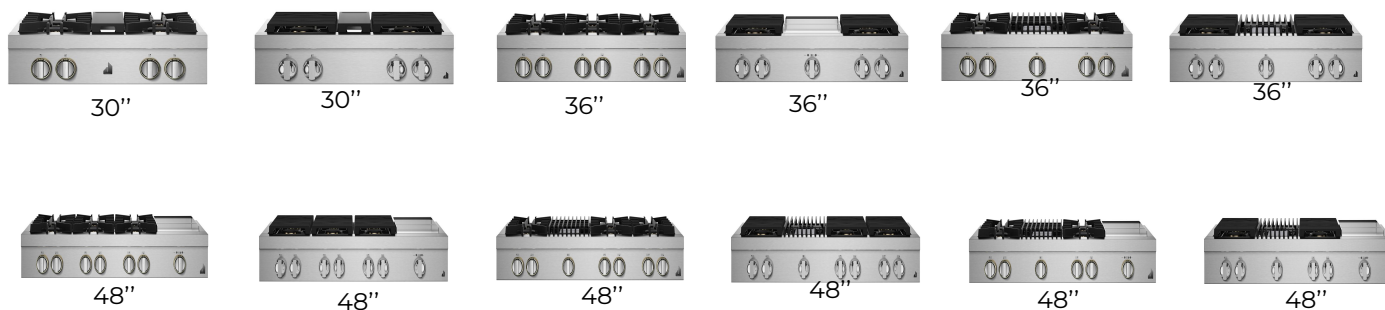

RANGETOP PRICING:

Model #:	RISE/NOIR	Description:	UMRP
30" 4 Burner			
JGCP430HL	RISE	30" RANGETOP, RISE STYLE, 2-20K, 18K, 9K-500 SIMMER	$3,399
JGCP430HM	NOIR	30" RANGETOP, NOIR STYLE, 2-20K, 18K, 9K-500 SIMMER	$3,399
36" 6 Burner			
JGCP436HL	RISE	36" RANGETOP, RISE STYLE, 3-20K, 18K, 9K-500 SIMMER	$3,899
JGCP436HM	NOIR	36" RANGETOP, NOIR STYLE, 3-20K, 18K, 9K-500 SIMMER	$3,899
36" 4 Burner w/ Griddle			
JGCP536HL	RISE	36" RANGETOP, RISE STYLE, GRIDDLE, 2-20K, 18K, 9K-500	$4,199
JGCP536HM	NOIR	36" RANGETOP, NOIR STYLE, GRIDDLE, 2-20K, 18K, 9K-500	$4,199
36" 4 Burner w/ Grill			
JGCP636HL	RISE	36" RANGETOP, RISE STYLE, GRILL, 2-20K, 18K, 9K-500 SIMMER	$4,299
JGCP636HM	NOIR	36" RANGETOP, NOIR STYLE, GRILL, 2-20K, 18K, 9K-500 SIMMER	$4,299
48" 6 Burner w/ Griddle			
JGCP548HL	RISE	48" RANGETOP, RISE STYLE, GRIDDLE, 3-20K, 2-18K, 9K-500	$4,999
JGCP548HM	NOIR	48" RANGETOP, NOIR STYLE, GRIDDLE, 3-20K, 2-18K, 9K-500	$4,999
48" 6 Burner w/ Grill			
JGCP648HL	RISE	48" RANGETOP, RISE STYLE, GRILL, 3-20K, 2-18K, 9K-500	$4,999
JGCP648HM	NOIR	48" RANGETOP, NOIR STYLE, GRILL, 3-20K, 2-18K, 9K-500	$4,999
48" 4 Burner separate Griddle/Grill			
JGCP748HL	RISE	48" RANGETOP, RISE STYLE, GRIDDLE/GRILL, 2-20K, 18K, 9K-500	$5,299
JGCP748HM	NOIR	48" RANGETOP, NOIR STYLE, GRIDDLE/GRILL, 2-20K, 18K, 9K-500	$5,299