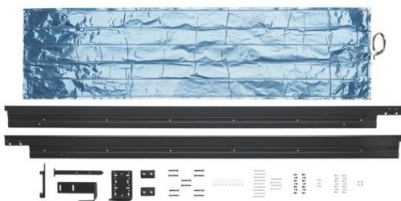

BOTTOM MOUNT

SIDE BY SIDE

FRENCH DOOR BOTTOM MOUNT

COLUMNS

TOE KICK

*SINGLE BLACK TOE KICK SHIPS WITH STAINLESS PANEL KITS
FOR COLUMNS. STAINLESS OPTION PURCHASED SEPARATELY.
PURCHASED SEPARATELY FOR CUSTOM COLUMN PANELS*

*JOIN KIT NEEDED IF INSTALLED
SIDE BY SIDE*

JOIN KIT

ARMOIRE KIT

*ALL BIR FULL HEIGHT STAINLESS PANELS SHIP WITH
ARMOIRE KIT. ORDER SEPARATELY IF CREATING
CUSTOM PANELS*

**Columns & Built-In Refers require 25" depth for flush install