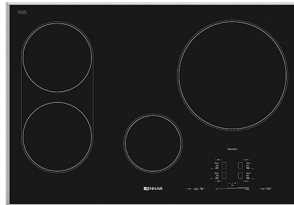

36"

36"

Model #:	Description:	UMRP:
Gas 30" Cooktops:		
JGC3530GS	30" GAS KNOB BRASS CKTP, SS	\$1,849
JGC7530BS	30" 5 SEALED GAS BRASS BURNERS, CONT. EURO STYLE GRATES, METAL KNOBS, LED INDICATOR, 63K BTUs TOTAL.	\$1,999
Gas 30" Downdraft Cooktops:		
JGD3430GB	30" GAS DOWNDRAFT CKTP, BRASS BRNRS, BLACK	\$2,549
JGD3430GS	30" GAS DOWNDRAFT CKTP, BRASS BRNRS, SS	\$2,549
Gas 36" Cooktops:		
JGC3536GS	36" GAS KNOB BRASS CKTP, SS	\$1,949
JGC7636BS	36" 6 SEALED GAS BRASS BURNERS, CONT. EURO STYLE GRATES, METAL KNOBS, LED INDICATOR, 78K BTUs TOTAL.	\$2,199
Gas 36" Downdraft Cooktops:		
JGD3536GB	36" GAS DOWNDRAFT CKTP, BRASS BRNRS, BLACK	\$2,799
JGD3536GS	36" GAS DOWNDRAFT CKTP, BRASS BRNRS, SS	\$2,799

INDUCTION COOKTOPS:

24" B, SS*

30" B, SS*

36" B, SS*

30" B, SS*

36" B, SS*

Model #:	Description:	UMRP:
Induction 24" Cooktops:		
JIC4724HB	24" INDUCTION COOKTOP, BLACK, 4 FLEX ELEMENTS	\$2,399
JIC4724HS	24" INDUCTION COOKTOP, STAINLESS, 4 FLEX ELEMENTS	\$2,399
Induction 30" Cooktops:		
JIC4430XB	30" INDUCTION, 10",9",7",6", PAN DETECTION, POWER BOOST, SENSOR BOIL, SIMMER AND MELT, TIMER, 40 AMPS	\$2,599
JIC4430XS	30" INDUCTION, 10",9",7",6", PAN DETECTION, POWER BOOST, SENSOR BOIL, SIMMER AND MELT, TIMER, 40 AMPS	\$2,599
JIC4730HB	30" INDUCTION COOKTOP, BLACK, 4 FLEX ELEMENTS	\$3,549
JIC4730HS	30" INDUCTION COOKTOP, STAINLESS, 4 FLEX ELEMENTS	\$3,549
Induction 36" Cooktops:		
JIC4536XB	36" INDUCTION, 12/9" DUAL, (4) 7" WITH 2 BRIDGE ELEMENTS, PAN DETECTION, POWER BOOST, SENSOR BOIL, SIMMER AND MELT, TIMER, 50 AMPS	\$2,849
JIC4536XS	36" INDUCTION, 12/9" DUAL, (4) 7" WITH 2 BRIDGE ELEMENTS, PAN DETECTION, POWER BOOST, SENSOR BOIL, SIMMER AND MELT, TIMER, 50 AMPS	\$2,849
JIC4736HB	36" INDUCTION COOKTOP, BLACK, 6 FLEX ELEMENTS	\$3,999
JIC4736HS	36" INDUCTION COOKTOP, STAINLESS, 6 FLEX ELEMENTS	\$3,999