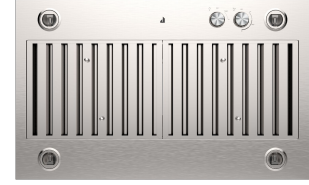

CUSTOM
HOOD LINER
36"