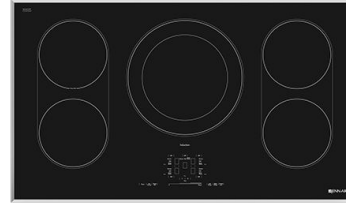

36"

36"

Model #:	Description:	UMRP:
Gas 30" Cooktops:		
JGC3530GS	30" GAS KNOB BRASS CKTP, SS	\$1,849
JGC7530BS	30" 5 SEALED GAS BRASS BURNERS, CONT. EURO STYLE GRATES, METAL KNOBS, LED INDICATOR, 63K BTUs TOTAL.	\$1,999
Gas 30" Downdraft Cooktops:		
JGD3430GB	30" GAS DOWNDRAFT CKTP, BRASS BRNRS, BLACK	\$2,549
JGD3430GS	30" GAS DOWNDRAFT CKTP, BRASS BRNRS, SS	\$2,549
Gas 36" Cooktops:		
JGC3536GS	36" GAS KNOB BRASS CKTP, SS	\$1,949
JGC7636BS	36" 6 SEALED GAS BRASS BURNERS, CONT. EURO STYLE GRATES, METAL KNOBS, LED INDICATOR, 78K BTUs TOTAL.	\$2,199
Gas 36" Downdraft Cooktops:		
JGD3536GB	36" GAS DOWNDRAFT CKTP, BRASS BRNRS, BLACK	\$2,799
JGD3536GS	36" GAS DOWNDRAFT CKTP, BRASS BRNRS, SS	\$2,799

INDUCTION COOKTOPS:

24" B, SS*

30" B, SS*

36" B, SS*

30" B, SS*

36" B, SS*

Model #:	Description:	UMRP:
Induction 24" Cooktops:		
JIC4724HB	24" INDUCTION COOKTOP, BLACK, 4 FLEX ELEMENTS	\$2,399
JIC4724HS	24" INDUCTION COOKTOP, STAINLESS, 4 FLEX ELEMENTS	\$2,399
Induction 30" Cooktops:		
JIC4430XB	30" INDUCTION, 10",9",7",6", PAN DETECTION, POWER BOOST, SENSOR BOIL, SIMMER AND MELT, TIMER, 40 AMPS	\$2,599
JIC4430XS	30" INDUCTION, 10",9",7",6", PAN DETECTION, POWER BOOST, SENSOR BOIL, SIMMER AND MELT, TIMER, 40 AMPS	\$2,599
JIC4730HB	30" INDUCTION COOKTOP, BLACK, 4 FLEX ELEMENTS	\$3,549
JIC4730HS	30" INDUCTION COOKTOP, STAINLESS, 4 FLEX ELEMENTS	\$3,549
Induction 36" Cooktops:		
JIC4536XB	36" INDUCTION, 12/9" DUAL, (4) 7" WITH 2 BRIDGE ELEMENTS, PAN DETECTION, POWER BOOST, SENSOR BOIL, SIMMER AND MELT, TIMER, 50 AMPS	\$2,849
JIC4536XS	36" INDUCTION, 12/9" DUAL, (4) 7" WITH 2 BRIDGE ELEMENTS, PAN DETECTION, POWER BOOST, SENSOR BOIL, SIMMER AND MELT, TIMER, 50 AMPS	\$2,849
JIC4736HB	36" INDUCTION COOKTOP, BLACK, 6 FLEX ELEMENTS	\$3,999
JIC4736HS	36" INDUCTION COOKTOP, STAINLESS, 6 FLEX ELEMENTS	\$3,999