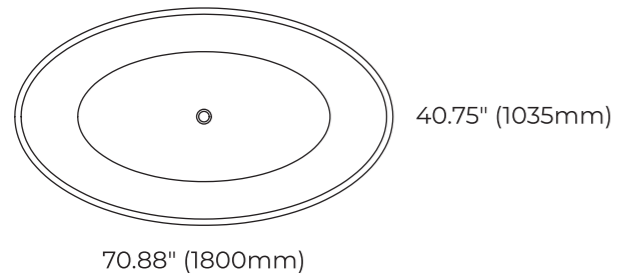

LINE DRAWING

Ellipse Bath