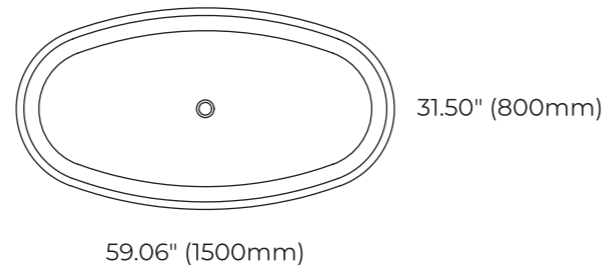

Ø18.90" x 33.46"(H)  
Ø480 mm x 850 mm(H)

### STAINLESS STEEL BRACKET

Brackets sold with wall hung basins, not sold separately.

5.91"(L) x 9.84"(W) x 3.15"(H)  
150 mm(L) x 250 mm(W) x 80 mm(H)

# LINE DRAWING

**Ellipse Bath**

**Soho Bath**

**Skye Bath - 1500**

**Skye Bath - 1700**

**Ellipse Basin**

**Soho Basin**

**Chelsea Bath**