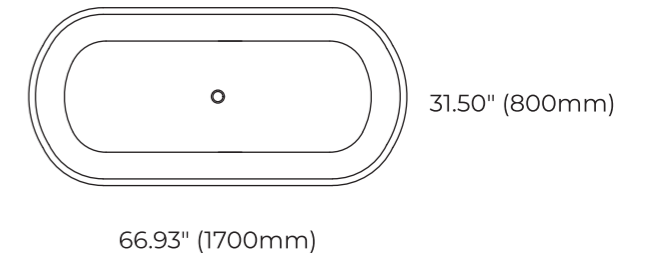

# ELLIPSE

FIND YOUR CENTRE

Ellipse Bath

70.88"(L) x 40.75"(W) x 18.50"(H)  
1800 mm(L) x 1035 mm(W) x 470 mm(H)

Ellipse Basin

22.83"(L) x 13.19"(W) x 5.61"(H)  
580 mm(L) x 335 mm(W) x 143 mm(H)

## ELLIPSE

With gently curved sides, the organic lines of the Ellipse make a bold statement in any interior.

22.83"(L) x 13.19"(W) x 5.61"(H)  
580 mm(L) x 335 mm(W) x 143 mm(H)

70.88"(L) x 40.75"(W) x 18.50"(H)  
1800 mm(L) x 1035 mm(W) x 470 mm(H)

Ø18.90" x 33.46"(H)  
Ø480 mm x 850 mm(H)

# LINE DRAWING

**Ellipse Bath**

**Soho Bath**

**Skye Bath - 1500**

**Skye Bath - 1700**

**Ellipse Basin**

**Soho Basin**

**Chelsea Bath**