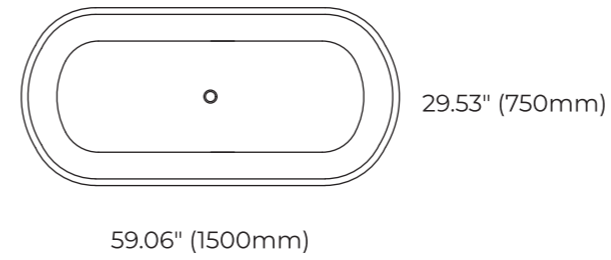

# ELLIPSE

FIND YOUR CENTRE

Ellipse Bath

70.88"(L) x 40.75"(W) x 18.50"(H)  
1800 mm(L) x 1035 mm(W) x 470 mm(H)

Ellipse Basin

22.83"(L) x 13.19"(W) x 5.61"(H)  
580 mm(L) x 335 mm(W) x 143 mm(H)

## ELLIPSE

With gently curved sides, the organic lines of the Ellipse make a bold statement in any interior.

22.83"(L) x 13.19"(W) x 5.61"(H)  
580 mm(L) x 335 mm(W) x 143 mm(H)

70.88"(L) x 40.75"(W) x 18.50"(H)  
1800 mm(L) x 1035 mm(W) x 470 mm(H)

Ø18.90" x 33.46"(H)  
Ø480 mm x 850 mm(H)

# LINE DRAWING

**Ellipse Bath**

**Soho Bath**

**Skye Bath - 1500**

**Skye Bath - 1700**

**Ellipse Basin**

**Soho Basin**

**Chelsea Bath**