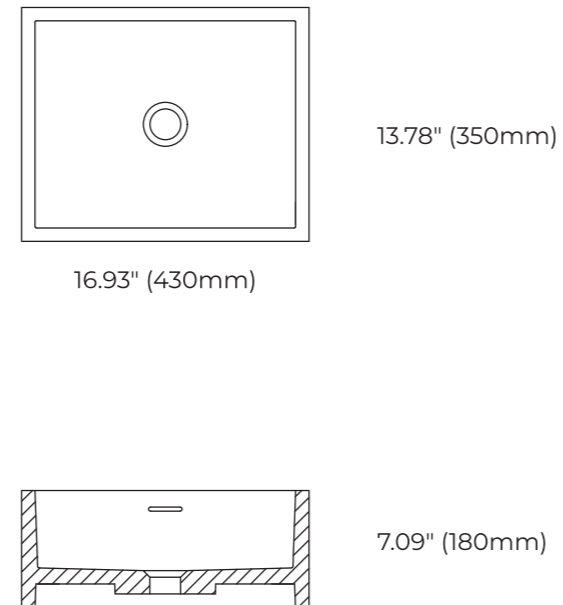

59.06"(L) x 31.50"(W) x 21.65"(H)  
1500 mm(L) x 800 mm(W) x 550 mm(H)

SKYE

PURITY OF FORM

Skye Bath

Pictured in Fog (non-stocking color)  
59.06"(L) x 29.53"(W) x 20.67"(H)  
1500 mm(L) x 750 mm(W) x 525 mm(H)  
66.93"(L) x 31.50"(W) x 20.67"(H)  
1700 mm(L) x 800 mm(W) x 525 mm(H)

Ø18.90" x 33.46"(H)  
Ø480 mm x 850 mm(H)

# SHADOW

REDEFINING LUXURY

Silver Ebru, honed finish  
19.69"(L) x 19.69"(W) x 6.30"(H)  
500 mm(L) x 500 mm(W) x 160 mm(H)

# LINE DRAWING

**Apollo Basin**

**Deck Bath**

**Shadow Stone Basin**

**Touch Stone Basin**

**Ayla Basin**

**Jura Basin**

**Echo Stone Basin**