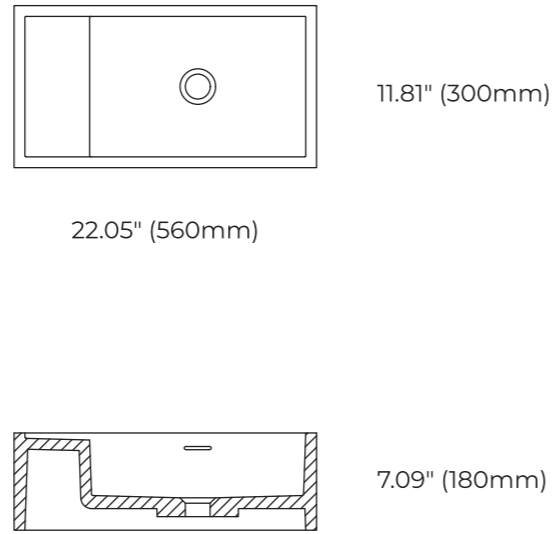

LINE DRAWING

Apollo Basin

Deck Bath

Touch Stone Basin

Ayla Basin