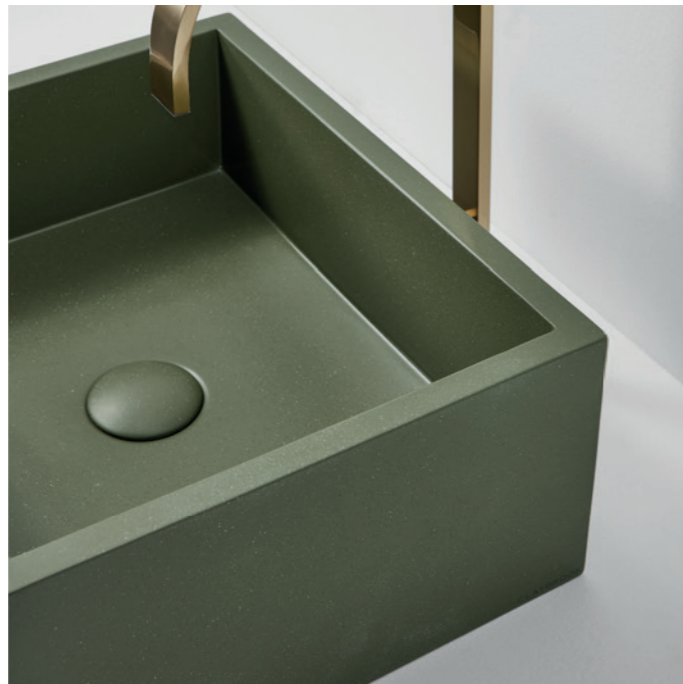

JURA

It doesn't get simpler than our Jura basin. Let the minimalist form speak for itself with this pared down design.

Pictured in Olive Green (non-stocking color)