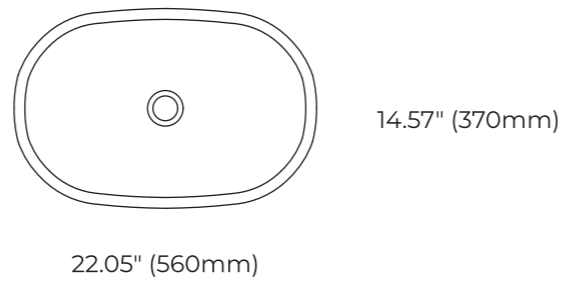

## ELLIPSE

With gently curved sides, the organic lines of the Ellipse make a bold statement in any interior.

22.83"(L) x 13.19"(W) x 5.61"(H)  
580 mm(L) x 335 mm(W) x 143 mm(H)

70.88"(L) x 40.75"(W) x 18.50"(H)  
1800 mm(L) x 1035 mm(W) x 470 mm(H)

Ø18.90" x 33.46"(H)  
Ø480 mm x 850 mm(H)

# LINE DRAWING

**Ellipse Bath**

**Soho Bath**

**Skye Bath - 1500**

**Skye Bath - 1700**

**Ellipse Basin**

**Soho Basin**

**Chelsea Bath**