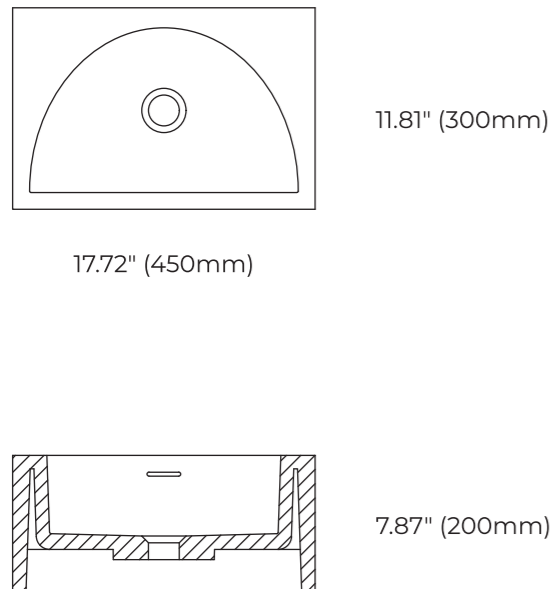

59.06"(L) x 31.50"(W) x 21.65"(H)  
1500 mm(L) x 800 mm(W) x 550 mm(H)

SKYE

PURITY OF FORM

Skye Bath

Pictured in Fog (non-stocking color)  
59.06"(L) x 29.53"(W) x 20.67"(H)  
1500 mm(L) x 750 mm(W) x 525 mm(H)  
66.93"(L) x 31.50"(W) x 20.67"(H)  
1700 mm(L) x 800 mm(W) x 525 mm(H)

# CHELSEA

REDEFINING TRADITION

Chelsea Bath

70.87"(L) x 33.46"(W) x 23.62"(H)  
1800 mm(L) x 850 mm(W) x 600 mm(H)

Ø18.90" x 33.46"(H)  
Ø480 mm x 850 mm(H)

# LINE DRAWING

**Apollo Basin**

**Deck Bath**

**Shadow Stone Basin**

**Touch Stone Basin**

**Ayla Basin**

**Jura Basin**

**Echo Stone Basin**