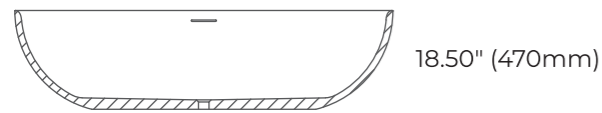

LINE DRAWING

Ellipse Bath