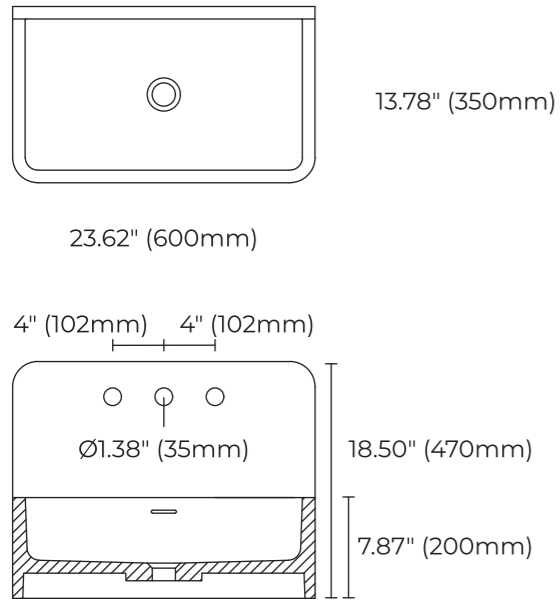

LINE DRAWING

Apollo Basin