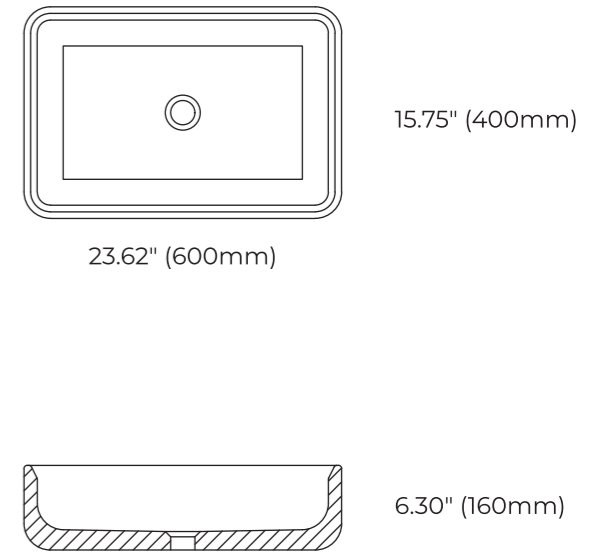

59.06"(L) x 31.50"(W) x 21.65"(H)  
1500 mm(L) x 800 mm(W) x 550 mm(H)

SKYE

PURITY OF FORM

Skye Bath

Pictured in Fog (non-stocking color)  
59.06"(L) x 29.53"(W) x 20.67"(H)  
1500 mm(L) x 750 mm(W) x 525 mm(H)  
66.93"(L) x 31.50"(W) x 20.67"(H)  
1700 mm(L) x 800 mm(W) x 525 mm(H)

# CHELSEA

REDEFINING TRADITION

Chelsea Bath

70.87"(L) x 33.46"(W) x 23.62"(H)  
1800 mm(L) x 850 mm(W) x 600 mm(H)

Ø18.90" x 33.46"(H)  
Ø480 mm x 850 mm(H)

# LINE DRAWING

**Apollo Basin**

**Deck Bath**

**Shadow Stone Basin**

**Touch Stone Basin**

**Ayla Basin**

**Jura Basin**

**Echo Stone Basin**