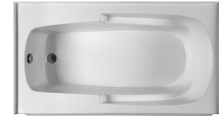

MBIS6032

60" x 32" x 19"

Soaker

MBSIS6032
$1,020

Whirlpool

MBWIS6032
$1,475

Air Bath

MBAIS6032
$1,805