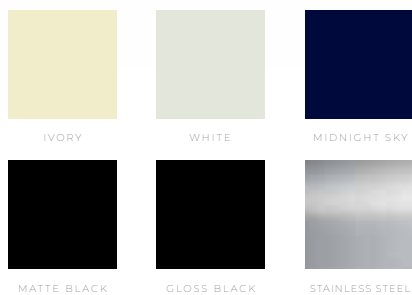

COLOR FINISHES

MODEL	FINISH	UMRP	MSRP	SHIP WT. (LBS)
AEL361INBLK	Elise 36" Induction Range - Gloss Black	$7,739	$8,509	410 lbs
AEL361INWHT	Elise 36" Induction Range - White	$7,739	$8,509	410 lbs
AEL361INIVY	Elise 36" Induction Range - Ivory	$7,739	$8,509	410 lbs
AEL361INSKY	Elise 36" Induction Range - Midnight Sky	$7,739	$8,509	410 lbs
AEL361INSS	Elise 36" Induction Range - Stainless Steel	$7,739	$8,509	410 lbs
AEL361INMBL	Elise 36" Induction Range - Matte Black	$7,739	$8,509	410 lbs