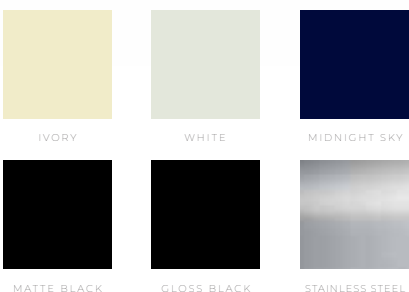

COLOR FINISHES

Complimented by stunning new cruciform knobs with knurling, shipped standard in Brushed Nickel, but also available as after-market options in four additional versatile hardware finishes (Polished Chrome, Polished Brass, Polished Copper, and Brushed Brass), the re-imagined AGA Elise 48" Induction Model confidently steps into the spotlight along side its classic AGA siblings.

MODEL	FINISH	UMRP	MSRP	SHIP WT. (LBS)
AEL481INBLK	Elise 48" Induction Range - Gloss Black	$10,259	$11,289	465 lbs
AEL481INWHT	Elise 48" Induction Range - White	$10,259	$11,289	465 lbs
AEL481INSS	Elise 48" Induction Range - Stainless Steel	$10,259	$11,289	465 lbs
AEL481INMBL	Elise 48" Induction Range - Matte Black	$10,259	$11,289	465 lbs
AEL481INIVY	Elise 48" Induction Range - Ivory	$10,259	$11,289	465 lbs
AEL481INSKY	Elise 48" Induction Range - Midnight Sky	$10,259	$11,289	465 lbs