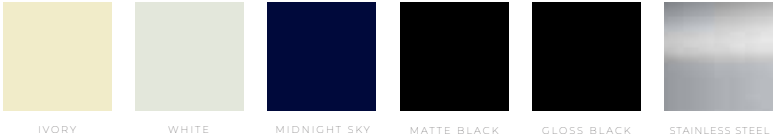

COLOR FINISHES

MODEL	FINISH	UMRP	MSRP	SHIPPING WT. (LBS)
AMCHD44-SS	Stainless Steel	$4,149	$4,559	47 lbs
AMCHD44-BLK	Gloss Black	$4,149	$4,559	47 lbs
AMCHD44-MBL	Matte Black	$4,149	$4,559	47 lbs
AMCHD44-IVY	Ivory	$4,149	$4,559	47 lbs
AMCHD44-WHT	White	$4,149	$4,559	47 lbs
AMCHD44-SKY	Midnight Sky	$4,149	$4,559	47 lbs