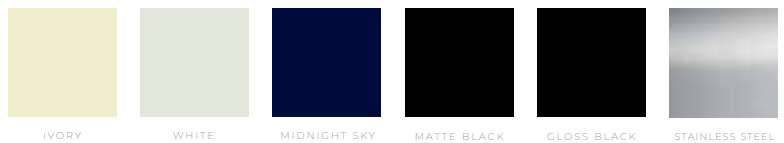

COLOR FINISHES

MODEL	FINISH	UMRP	MSRP	SHIP WT. (LBS)
AELTTDW-SS	Stainless Steel	$2,519	$2,769	120 lbs
AELTTDW-BLK	Gloss Black	$2,519	$2,769	120 lbs
AELTTDW-MBL	Matte Black	$2,519	$2,769	120 lbs
AELTTDW-WHT	White	$2,519	$2,769	120 lbs
AELTTDW-IVY	Ivory	$2,519	$2,769	120 lbs
AELTTDW-SKY	Midnight Sky	$2,519	$2,769	120 lbs