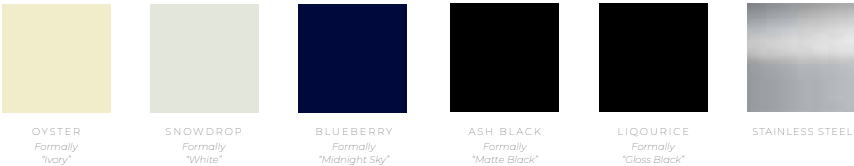

The natural gas cooktop with five sealed brass burners are each topped with a porcelain-enamel finish, cast-iron flame spreader to provide superb heat distribution and retention.

COLOR FINISHES

MODEL	FINISH	UMRP	MSRP	SHIP WT. (LBS)
AMC48DF-LQR	48" Mercury Dual Fuel 3-Oven - Liqourice (Formerly "Gloss Black")	\$8,449	\$9,289	465 lbs
AMC48DF-OYS	48" Mercury Dual Fuel 3-Oven - Oyster (Formerly "Ivory")	\$8,449	\$9,289	465 lbs
AMC48DF-ABL	48" Mercury Dual Fuel 3-Oven - Ash Black (Formerly "Matte Black")	\$8,449	\$9,289	465 lbs
AMC48DF-BBY	48" Mercury Dual Fuel 3-Oven - Blueberry (Formerly "Midnight Sky")	\$8,449	\$9,289	465 lbs
AMC48DF-SS	48" Mercury Dual Fuel 3-Oven - Stainless Steel	\$8,449	\$9,289	465 lbs
AMC48DF-SNW	48" Mercury Dual Fuel 3-Oven - Snowdrop (Formerly "White")	\$8,449	\$9,289	465 lbs