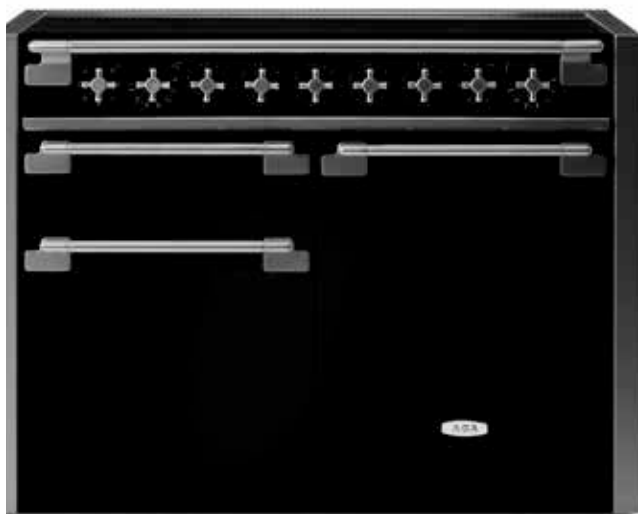

AGA

THE
AGA ELISE
SERIES

48" INDUCTION RANGE

FEATURES

The AGA Elise 48" Induction Model features three separate ovens. The first is an electric multifunction oven with seven settings including true European dual-convection cooking, fan-assisted baking, browning, thaw and serve, convection broiling, warming, and conventional cooking. A second European convection oven offers the ability to cook multiple large dishes at once using differing heating modes and temperatures, while a third dedicated glide-out broil oven allows for dedicated top-heat broiling. The ceramic glass surface cooktop with five induction burners and integrated capacitive touch controls efficiently utilizes, transfers, and captures 90% of energy generated, as compared to only 55% with that of a traditional gas burner.