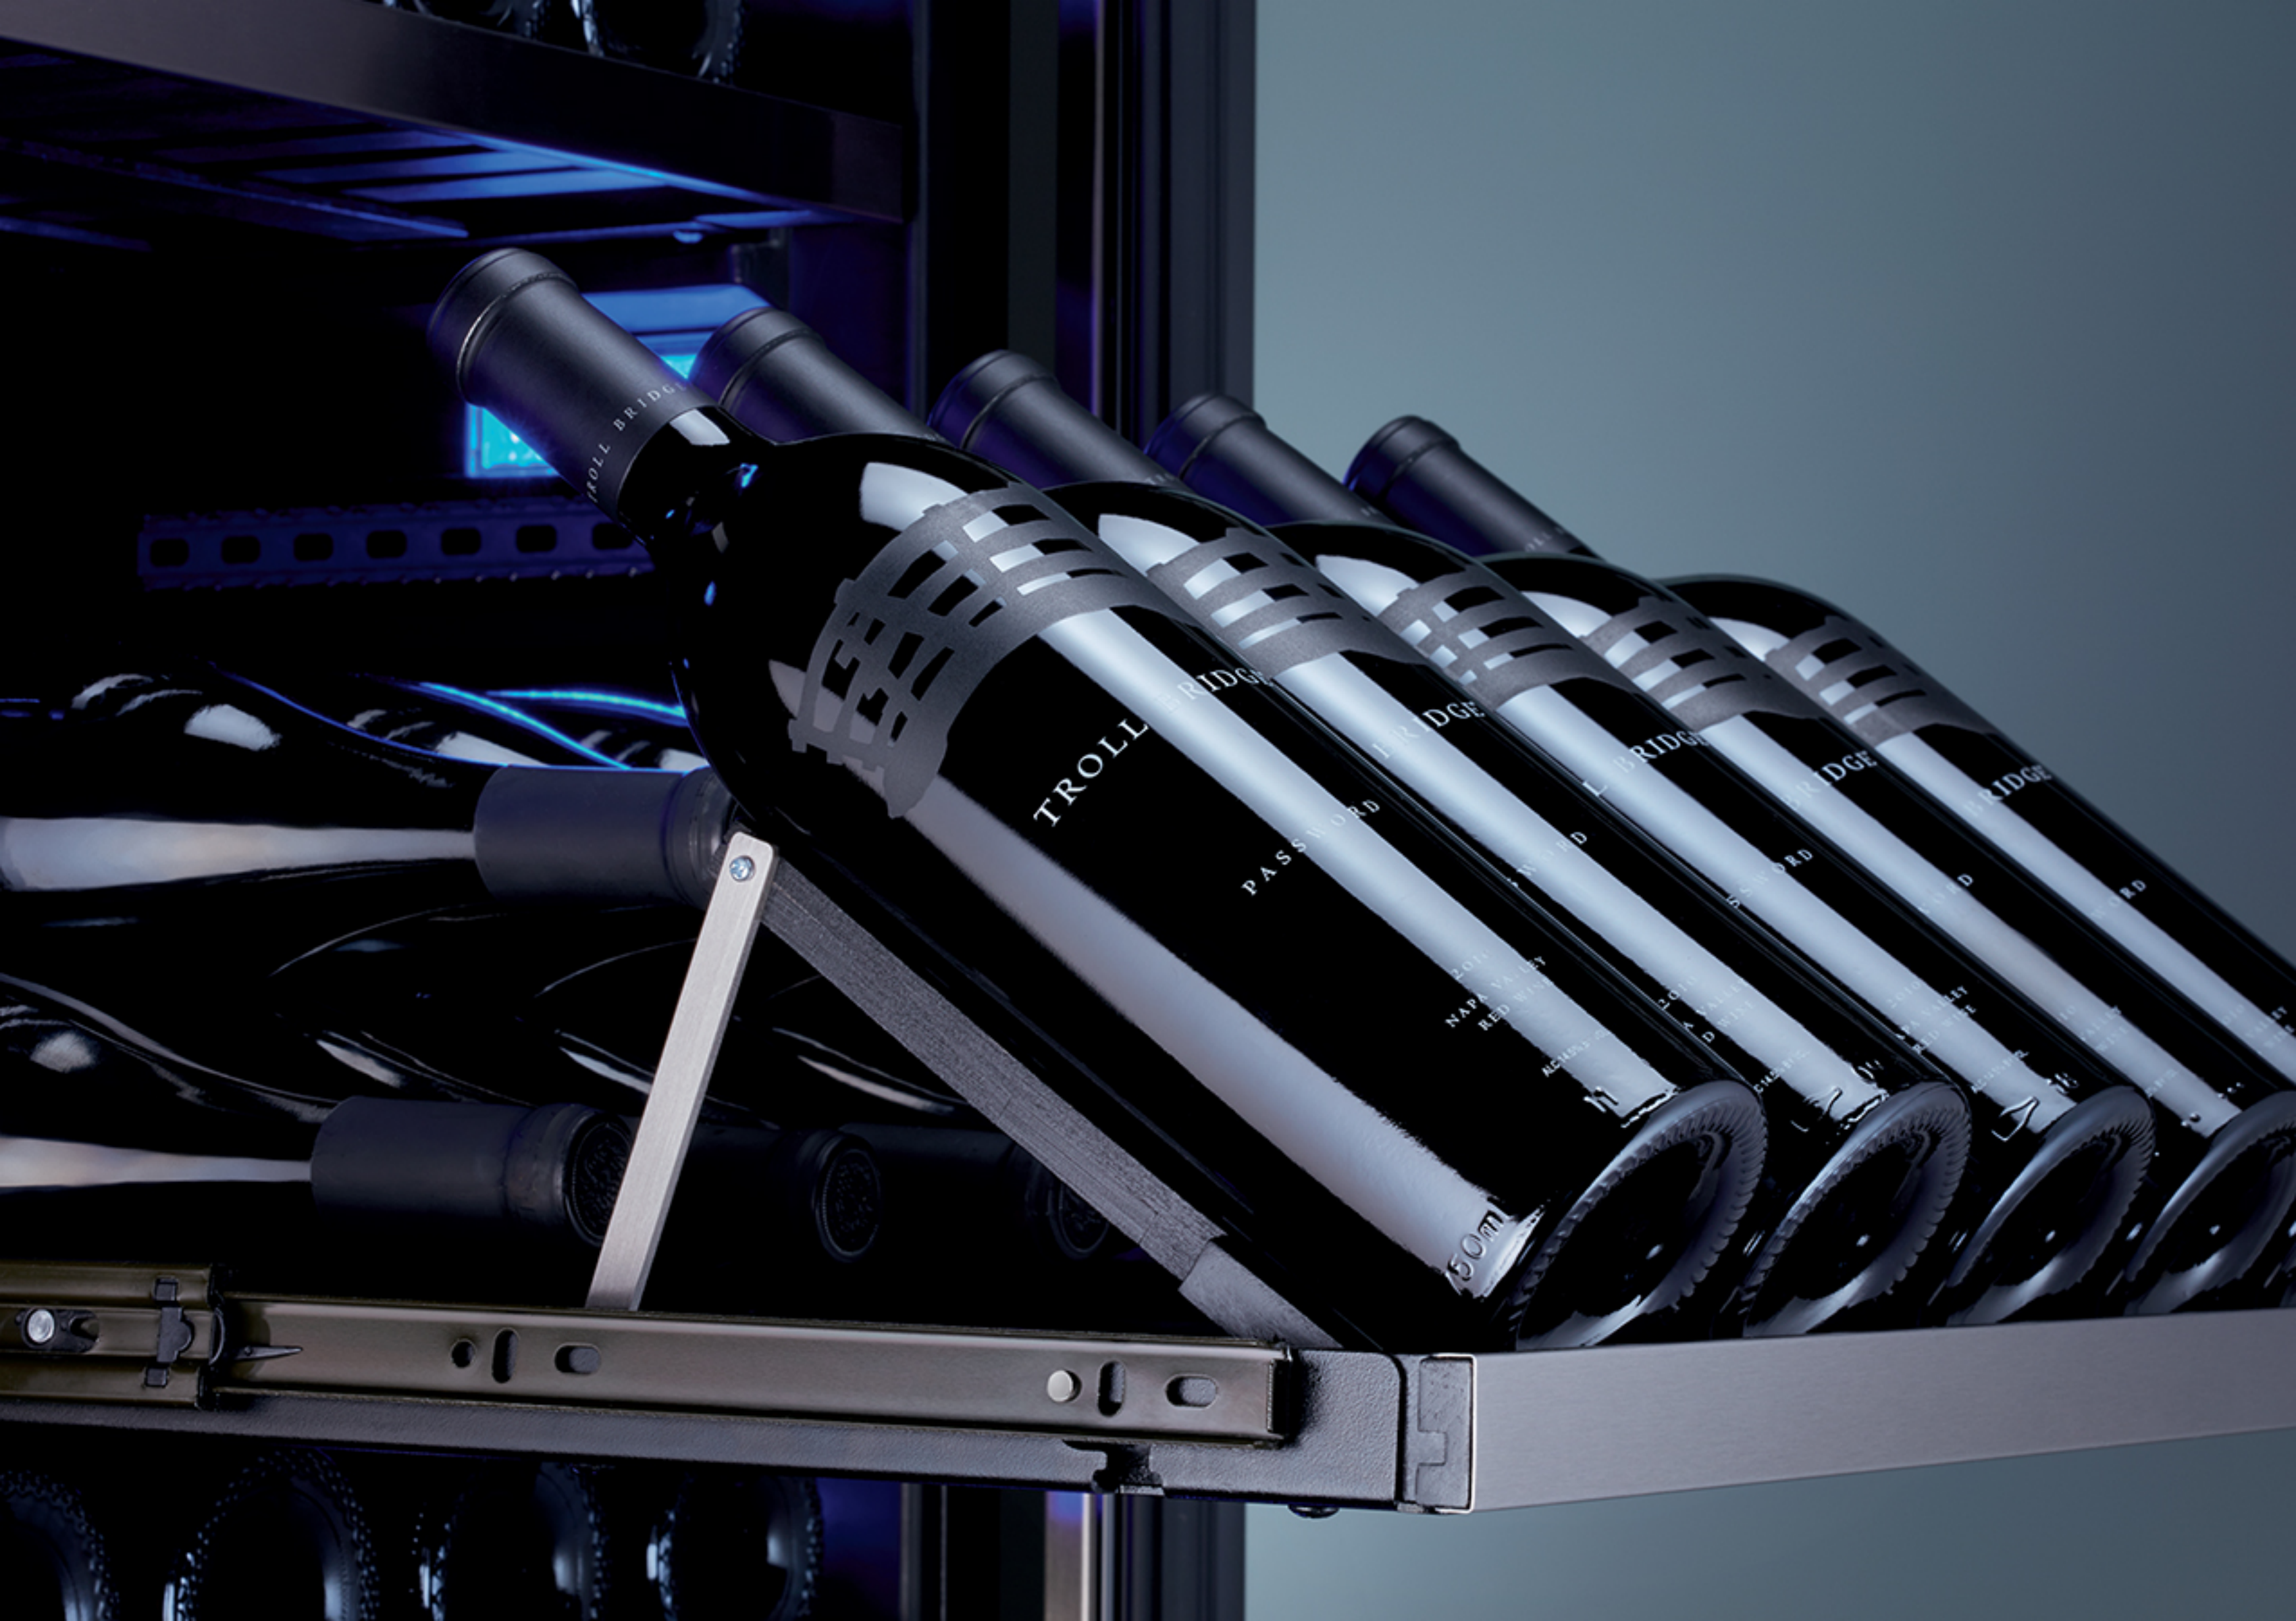

PRW24F02BG - dual zone
24" Full-Size / Built-in / Freestanding

FEATURES

Capacity: 138 bottles (750 ml)
40° - 65°F
44 dBA
69-1/2" - 70" height range
Stainless steel + glass door
Field-reversible door
Zero-clearance door hinge
Electronic capacitive touch controls
13 full-extension, black wood racks with stainless steel trim
1 half capacity wood rack
Easily stores large diameter bottles
Dual evaporators
Sabbath mode
Optional full-extension rack, convertible to a 5-bottle display rack