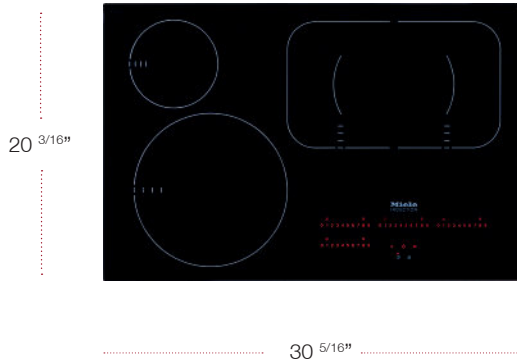

Induction Cooktop

MODEL	MATERIAL	UMRP/RETAIL
KM 6365 Frameless Induction Cooktop	9775900	$3,299 / $3,399

SPECIFICATIONS

Width	30 5/16 in (770 mm)
Height	5 1/16 in (128 mm)
Depth	20 3/16 in (512 mm)
Shipping Weight	52 lbs (23.5 kg)
Number of Burners	4 (1 PowerFlex)
PowerFlex Zone Output in Watts (Standard - Boost 1 - Boost 2)	3550-5000-7700
Burner Output in Watts (Standard - Boost 1 - Boost 2)	2200-3100-3850
Burner Output in Watts (Standard - Boost 1 - Boost 2)	2200-3100-3850
Burner Output in Watts (Standard - Boost 1 - Boost 2)	2500-3100-3850
Burner Output in Watts (Standard - Boost 1)	1450-1900

FEATURES

- Residual Heat Indicators for Each Zone
- Easy to use Direct Control

OPTIONAL ACCESSORIES	MATERIAL	UMRP
HUB5000-XL 17.6" x 15" x 2" Casserole Dish	10314310	$269
Razor Blade Glass Scraper	1065471	$18
Glass Cooktop Cleaner	10173130	$12.99
GGRP Gourmet Griddle Plate	10009310	$209

MODEL	MATERIAL	UMRP/RETAIL
KM 6370 Induction Cooktop	9775910	$3,899 / $3,999

SPECIFICATIONS

Width	36 in (915 mm)
Height	4 3/4 in (121 mm)
Depth	21 7/16 in (544 mm)
Shipping Weight	65 lbs (29.5 kg)
Number of Burners	5 (1 PowerFlex)
PowerFlex Zone Output in Watts (Standard - Boost 1 - Boost 2)	3550-5000-7700
Burner Output in Watts (Standard - Boost 1 - Boost 2)	2200-3100-3850
Burner Output in Watts (Standard - Boost 1 - Boost 2)	2200-3100-3850
Burner Output in Watts (Standard - Boost 1 - Boost 2)	2500-3100-3850
Burner Output in Watts (Standard - Boost 1)	1450-1900
Burner Output in Watts (Standard - Boost 1)	1950-2600

FEATURES

- Residual Heat Indicators for Each Zone
- Easy to use Direct Control

OPTIONAL ACCESSORIES	MATERIAL	UMRP
HUB5000-XL 17.6" x 15" x 2" Casserole Dish	10314310	$269
Razor Blade Glass Scraper	1065471	$18
Glass Cooktop Cleaner	10173130	$12.99
GGRP Gourmet Griddle Plate	10009310	$209