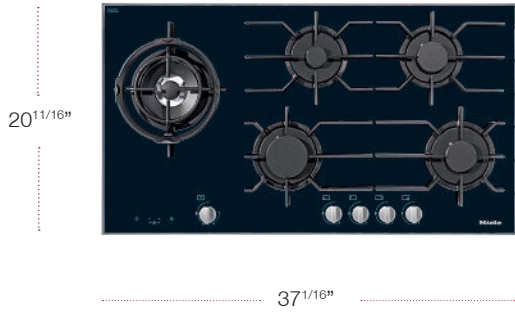

Gas Cooktop

MODEL	MATERIAL	UMRP/RETAIL
KM 3054 G 36" Gas on Glass Cooktop G	9272070	$2,599 / $2,699

SPECIFICATIONS

Width	37^{1/16} in (942 mm)
Height	21^{3/16} in (71 mm)
Depth	20^{11/16} in (526 mm)
Shipping Weight	54 lbs (24.5 kg)
Number of Burners	5
Burner Output in BTU	16500
Burner Output in BTU	9300
Burner Output in BTU	5800
Burner Output in BTU	5800
Burner Output in BTU	3750

FEATURES

- Wok Burner

MODEL	MATERIAL	UMRP/RETAIL
KM 3484 G 42" Gas Cooktop Hexa G	6792840	$2,699 / $2,799

SPECIFICATIONS

Width	42^{1/2} in (1079 mm)
Height	3^{1/4} in (83 mm)
Depth	21^{3/8} in (542 mm)
Shipping Weight	75 lbs (34 kg)
Number of Burners	6
Burner Output in BTU	15300
Burner Output in BTU	15300
Burner Output in BTU	1200
Burner Output in BTU	1200
Burner Output in BTU	9000
Burner Output in BTU	9000

STANDARD ACCESSORIES	MATERIAL	UMRP/RETAIL
RWR1000 Wok Ring	9974600	$95

STANDARD ACCESSORIES	MATERIAL	UMRP/RETAIL
RWR1000 Wok Ring	9974600	$95