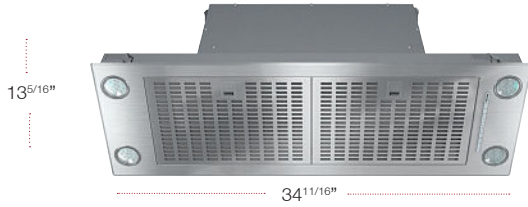

Built In Hood

MODEL	MATERIAL	UMRP/RETAIL
DA 2390 36" Extra Slim Insert Insert	10743660	$1,399 / $1,499

SPECIFICATIONS

Width	34^{11/16} in (884 mm)
Height	13^{5/16} in (338 mm)
Depth	11^{11/16} in (297 mm)
Shipping Weight	24 lbs (11 lbs)

FEATURES

- Vented or Recirculating

OPTIONAL ACCESSORIES	MATERIAL	UMRP
Reducing Collar R2000	8560801	See mieleusa.com
Recirculating Kit DUU150	5696270	$109
Recirculating Kit DUU151	7294230	$109
OdorFree Charcoal Filter DKF 19-900	10794600	$125
6" Adapter DAA6	10811120	$89