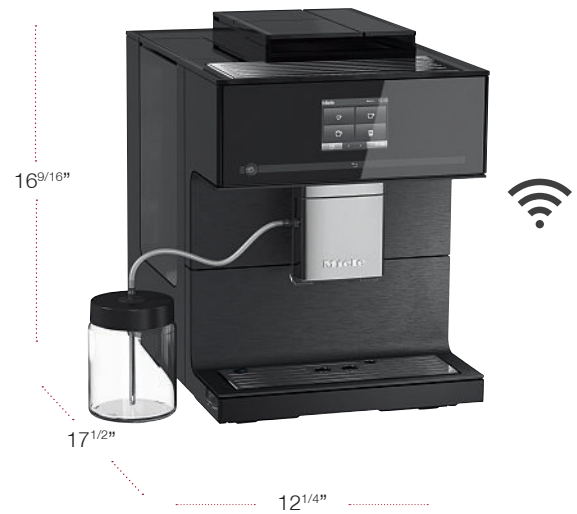

MODEL	MATERIAL	UMRP/RETAIL
CM 7750 Coffee Select Countertop Coffee Machine	11106260	$5,999 / $6,099

FINISH

Obsidian black

SPECIFICATIONS

Width	15³/₄ in
Height	22¹/₄ in
Depth	23 in
Shipping Weight	39.2 lbs (141 kg)

FEATURES

- AromaticSystemFresh
- CoffeeSelect (3 Bean Containers)
- Creamy Milk Froth
- OneTouch for Two
- Coffee Pot Function
- Programmable Beverage Parameters
- 6.3" Maximum Spout Height
- ComfortClean
- Hot Water Function
- 10 Programmable User Profiles
- Miele@home
- BrilliantLight
- Glass Milk Container
- Cup Warmer
- CupSensor
- AutoDescale

STANDARD ACCESSORIES	MATERIAL	UMRP
Glass Milk Container	11574240	$49
Descaling Tablets	11201170	$20.99
Descaling Cartridge	11202520	$99.99
Cleaning Tablets	11201250	$20.99
Quick Start Guide	N/A	N/A