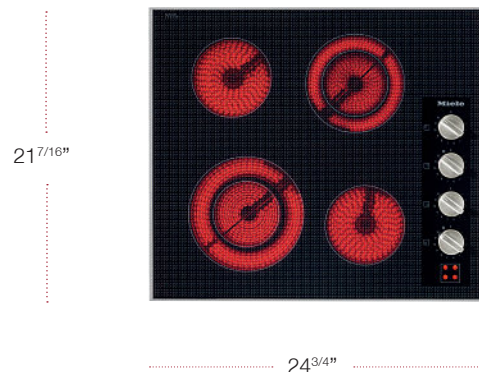

Electric Cooktop

MODEL	MATERIAL	UMRP/RETAIL
KM 5621 240v Electric Cooktop	7821660	$1,799 / $1,899

SPECIFICATIONS

Width	24^{3/4} in (626 mm)
Height	2^{11/16} in (68 mm)
Depth	21^{7/16} in (526 mm)
Shipping Weight	39 lbs (17.7 kg)
Number of Burners	3 (2 variable)
Burner Output in Watts	1100-2150-3100
Burner Output in Watts	700-1800
Burner Output in Watts	1200

FEATURES

- Residual Heat Indicators for Each Zone
- Easy to use Direct Control

OPTIONAL ACCESSORIES	MATERIAL	UMRP
HUB62-22 16" x 10" Casserole Dish	10314280	$229
HUB62-35 16" x 15" Casserole Dish	10314300	$269
HUB5000-XL 17.6" x 15" x 2" Casserole Dish	10314310	$269
Scraper Razor Blade Glass Scraper	1065471	$18
Glass Cooktop Cleaner	10173130	$12.99

MODEL	MATERIAL	UMRP/RETAIL
KM 5621 208v Electric Cooktop	7821670	$1,799 / $1,899

SPECIFICATIONS

Width	24^{3/4} in (626 mm)
Height	2^{11/16} in (68 mm)
Depth	21^{7/16} in (526 mm)
Shipping Weight	39 lbs (17.7 kg)
Number of Burners	3 (2 variable)
Burner Output in Watts	1100-2150-3100
Burner Output in Watts	700-1800
Burner Output in Watts	1200

FEATURES

- Residual Heat Indicators for Each Zone
- Easy to use Direct Control

OPTIONAL ACCESSORIES	MATERIAL	UMRP
HUB62-22 16" x 10" Casserole Dish	10314280	$229
HUB62-35 16" x 15" Casserole Dish	10314300	$269
HUB5000-XL 17.6" x 15" x 2" Casserole Dish	10314310	$269
Razor Blade Glass Scraper	1065471	$18
Glass Cooktop Cleaner	10173130	$12.99