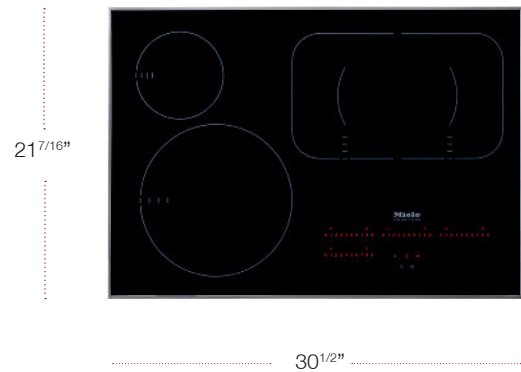

Induction Cooktop

MODEL	MATERIAL	UMRP/RETAIL
KM 6320 Induction Cooktop	9775880	$2,499 / $2,599

SPECIFICATIONS

Width	24^{3/4} in (626 mm)
Height	4^{3/4} in (121 mm)
Depth	21^{7/16} in (544 mm)
Shipping Weight	44 lbs (22 kg)
Number of Burners	3 (1 PowerFlex)
PowerFlex Zone Output in Watts (Standard - Boost 1 - Boost 2)	3550-5000-7700
Burner Output in Watts (Standard - Boost 1 - Boost 2)	2500-3100-3850
Burner Output in Watts (Standard - Boost 1 - Boost 2)	2200-3100-3850
Burner Output in Watts (Standard - Boost 1)	2200-3100

FEATURES

- Residual Heat Indicators for Each Zone
- Easy to use Direct Control

OPTIONAL ACCESSORIES	MATERIAL	UMRP
HUB5000-XL 17.6" x 15" x 2" Casserole Dish	10314310	$269
Razor Blade Glass Scraper	1065471	$18
Glass Cooktop Cleaner	10173130	$12.99
GGRP Gourmet Griddle Plate	10009310	$209

MODEL	MATERIAL	UMRP/RETAIL
KM 6360 Induction Cooktop	9775890	$3,299 / $3,399

SPECIFICATIONS

Width	30^{1/2} in (775 mm)
Height	4^{3/4} in (121 mm)
Depth	21^{7/16} in (544 mm)
Shipping Weight	52 lbs (23.5 kg)
Number of Burners	4 (1 PowerFlex)
PowerFlex Zone Output in Watts (Standard - Boost 1 - Boost 2)	3550-5000-7700
Burner Output in Watts (Standard - Boost 1 - Boost 2)	2200-3100-3850
Burner Output in Watts (Standard - Boost 1 - Boost 2)	2200-3100-3850
Burner Output in Watts (Standard - Boost 1 - Boost 2)	2500-3100-3850
Burner Output in Watts (Standard - Boost 1)	1450-1900

FEATURES

- Residual Heat Indicators for Each Zone
- Easy to use Direct Control

OPTIONAL ACCESSORIES	MATERIAL	UMRP
HUB5000-XL 17.6" x 15" x 2" Casserole Dish	10314310	$269
Razor Blade Glass Scraper	1065471	$18
Glass Cooktop Cleaner	10173130	$12.99
GGRP Gourmet Griddle Plate	10009310	$209