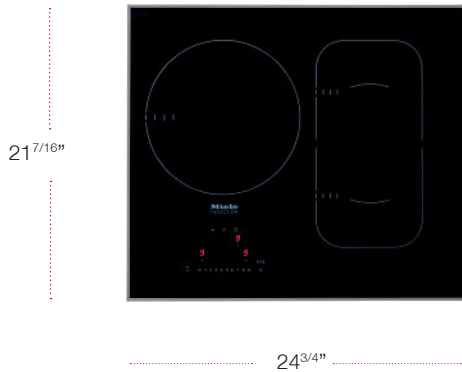

Induction Cooktop

MODEL	MATERIAL	UMRP/RETAIL
KM 6320 Induction Cooktop	9775880	$2,499 / $2,599

SPECIFICATIONS

Width	24^{3/4} in (626 mm)
Height	4^{3/4} in (121 mm)
Depth	21^{7/16} in (544 mm)
Shipping Weight	44 lbs (22 kg)
Number of Burners	3 (1 PowerFlex)
PowerFlex Zone Output in Watts (Standard - Boost 1 - Boost 2)	3550-5000-7700
Burner Output in Watts (Standard - Boost 1 - Boost 2)	2500-3100-3850
Burner Output in Watts (Standard - Boost 1 - Boost 2)	2200-3100-3850
Burner Output in Watts (Standard - Boost 1)	2200-3100

FEATURES

- Residual Heat Indicators for Each Zone
- Easy to use Direct Control

OPTIONAL ACCESSORIES	MATERIAL	UMRP
HUB5000-XL 17.6" x 15" x 2" Casserole Dish	10314310	$269
Razor Blade Glass Scraper	1065471	$18
Glass Cooktop Cleaner	10173130	$12.99
GGRP Gourmet Griddle Plate	10009310	$209

MODEL	MATERIAL	UMRP/RETAIL
KM 6360 Induction Cooktop	9775890	$3,299 / $3,399

SPECIFICATIONS

Width	30^{1/2} in (775 mm)
Height	4^{3/4} in (121 mm)
Depth	21^{7/16} in (544 mm)
Shipping Weight	52 lbs (23.5 kg)
Number of Burners	4 (1 PowerFlex)
PowerFlex Zone Output in Watts (Standard - Boost 1 - Boost 2)	3550-5000-7700
Burner Output in Watts (Standard - Boost 1 - Boost 2)	2200-3100-3850
Burner Output in Watts (Standard - Boost 1 - Boost 2)	2200-3100-3850
Burner Output in Watts (Standard - Boost 1 - Boost 2)	2500-3100-3850
Burner Output in Watts (Standard - Boost 1)	1450-1900

FEATURES

- Residual Heat Indicators for Each Zone
- Easy to use Direct Control

OPTIONAL ACCESSORIES	MATERIAL	UMRP
HUB5000-XL 17.6" x 15" x 2" Casserole Dish	10314310	$269
Razor Blade Glass Scraper	1065471	$18
Glass Cooktop Cleaner	10173130	$12.99
GGRP Gourmet Griddle Plate	10009310	$209