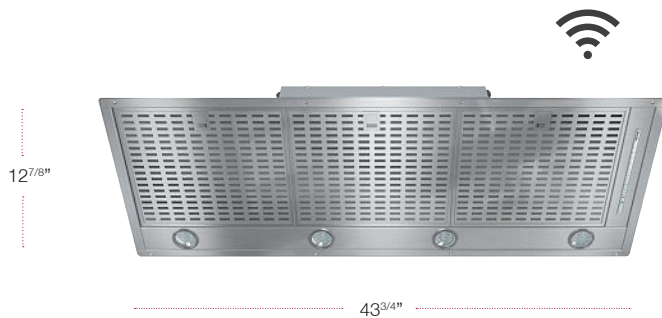

Built In Hood

MODEL	MATERIAL	UMRP/RETAIL
DA2518 44" Built In Hood w/Wifi	10876740	$1,899 / $1,999

SPECIFICATIONS

Width	43^{3/4} in (1102 mm)
Height	12^{7/8} in (326 mm)
Depth	15^{13/16} in (402 mm)
Shipping Weight	40.4 lbs (18.3 kg)

FEATURES

- Con@ctivity
- Vented or Recirculating

OPTIONAL ACCESSORIES	MATERIAL	UMRP
Reducing Collar R2000	8560801	See mieleusa.com
Recirculating Kit DUU150	5696270	$109
Recirculating Kit DUU151	7294230	$109
OdorFree Charcoal Filter DKF 15-900	10363800	$125

MODEL	MATERIAL	UMRP/RETAIL
DA2588 32" Built In Hood w/Wifi	10876770	$1,699 / $1,799

SPECIFICATIONS

Width	31^{9/16} in (802 mm)
Height	12^{7/8} in (326 mm)
Depth	15^{13/16} in (402 mm)
Shipping Weight	40.4 lbs (18.3 kg)

FEATURES

- Con@ctivity
- Vented or Recirculating

OPTIONAL ACCESSORIES	MATERIAL	UMRP
Reducing Collar R2000	8560801	See mieleusa.com
Recirculating Kit DUU150	5696270	$109
Recirculating Kit DUU151	7294230	$109
OdorFree Charcoal Filter DKF 15-900	10363800	$125