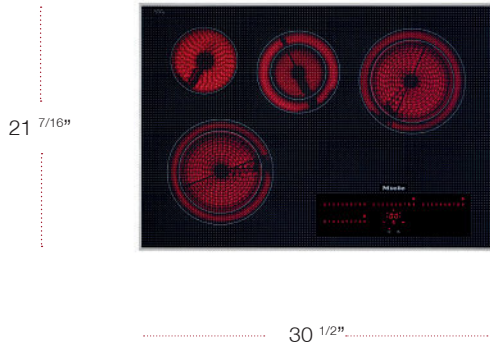

Electric Cooktop

MODEL	MATERIAL	UMRP/RETAIL
KM 5840 240v Electric Cooktop	7821740	$2,199 / $2,299

SPECIFICATIONS

Width	30 1/2 in (775 mm)
Height	2 11/16 in (68 mm)
Depth	21 7/16 in (544 mm)
Shipping Weight	41 lbs (18.5 kg)
Number of Burners	4 (3 variable)
Burner Output in Watts	1600-2500
Burner Output in Watts	1600-2500
Burner Output in Watts	700-1800
Burner Output in Watts	1200

FEATURES

- Residual Heat Indicators for Each Zone
- Easy to use Direct Control Plus

OPTIONAL ACCESSORIES	MATERIAL	UMRP
HUB62-22 16" x 10" Casserole Dish	10314280	$229
HUB62-35 16" x 15" Casserole Dish	10314300	$269
HUB5000-XL 17.6" x 15" x 2" Casserole Dish	10314310	$269
Razor Blade Glass Scraper	1065471	$18
Glass Cooktop Cleaner	10173130	$12.99

MODEL	MATERIAL	UMRP/RETAIL
KM 5627 240v Electric Cooktop	7821700	$2,199 / $2,299

SPECIFICATIONS

Width	36 in (915 mm)
Height	2 15/16 in (75 mm)
Depth	21 7/16 in (544 mm)
Shipping Weight	50 lbs (22.7 kg)
Number of Burners	5 (4 variable)
Burner Output in Watts	2000-2700
Burner Output in Watts	1600-2500
Burner Output in Watts	700-1800
Burner Output in Watts	700-1800
Burner Output in Watts	1200

FEATURES

- Residual Heat Indicators for Each Zone
- Easy to use Direct Control

OPTIONAL ACCESSORIES	MATERIAL	UMRP
HUB62-22 16" x 10" Casserole Dish	10314280	$229
HUB62-35 16" x 15" Casserole Dish	10314300	$269
HUB5000-XL 17.6" x 15" x 2" Casserole Dish	10314310	$269
Razor Blade Glass Scraper	1065471	$18
Glass Cooktop Cleaner	10173130	$12.99