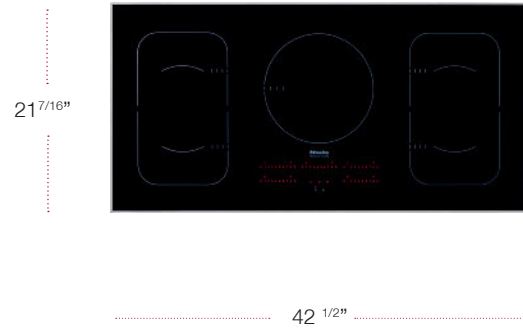

Induction Cooktop

MODEL	MATERIAL	UMRP/RETAIL
KM 6375 Frameless Induction Cooktop	9775920	$3,899 / $3,999

SPECIFICATIONS

Width	35^{7/8} in (911 mm)
Height	4^{3/4} in (121 mm)
Depth	20^{9/16} in (512 mm)
Shipping Weight	65 lbs (29.5 kg)
Number of Burners	5 (1 PowerFlex)
PowerFlex Zone Output in Watts (Standard - Boost 1 - Boost 2)	3550-5000-7700
Burner Output in Watts (Standard - Boost 1 - Boost 2)	2200-3100-3850
Burner Output in Watts (Standard - Boost 1 - Boost 2)	2200-3100-3850
Burner Output in Watts (Standard - Boost 1 - Boost 2)	2500-3100-3850
Burner Output in Watts (Standard - Boost 1)	1450-1900
Burner Output in Watts (Standard - Boost 1)	1950-2600

FEATURES

- Residual Heat Indicators for Each Zone
- Easy to use Direct Control

OPTIONAL ACCESSORIES	MATERIAL	UMRP
HUB5000-XL 17.6" x 15" x 2" Casserole Dish	10314310	$269
Razor Blade Glass Scraper	1065471	$18
Glass Cooktop Cleaner	10173130	$12.99
GGRP Gourmet Griddle Plate	10009310	$209

MODEL	MATERIAL	UMRP/RETAIL
KM 6377 Induction Cooktop	9775930	$4,499 / $4,599

SPECIFICATIONS

Width	42^{1/2} in (1080 mm)
Height	4^{3/4} in (121 mm)
Depth	21^{7/16} in (544 mm)
Shipping Weight	73 lbs (33 kg)
Number of Burners	5 (2 PowerFlex)
PowerFlex Zone output in Watts (Standard - Boost 1 - Boost 2)	3550-5000-7700
Burner Output in Watts (Standard - Boost 1 - Boost 2)	2200-3100-3850
Burner Output in Watts (Standard - Boost 1 - Boost 2)	2200-3100-3850
Burner Output in Watts (Standard - Boost 1 - Boost 2)	2200-3100-3850
Burner Output in Watts (Standard - Boost 1 - Boost 2)	2200-3100-3850
Burner Output in Watts (Standard - Boost 1 - Boost 2)	2200-3100-3850

FEATURES

- Residual Heat Indicators for Each Zone
- Easy to use Direct Control

OPTIONAL ACCESSORIES	MATERIAL	UMRP
HUB5000-XL 17.6" x 15" x 2" Casserole Dish	10314310	$269
Razor Blade Glass Scraper	1065471	$18
Glass Cooktop Cleaner	10173130	$12.99
GGRP Gourmet Griddle Plate	10009310	$209