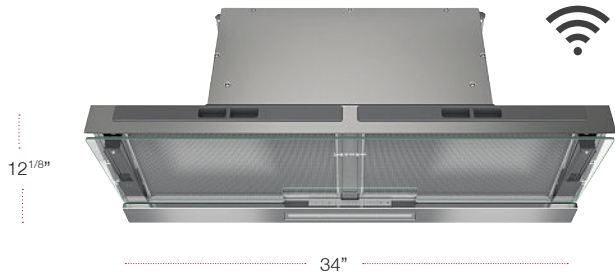

Built In Hood

MODEL	MATERIAL	UMRP/RETAIL
DAS4940 34" Built In Hood	11878570	$1,599 / $1,699

SPECIFICATIONS

Width	34 in (861 mm)
Height	2³/₄ in (68 mm)
Depth	12¹/₈ in (307 mm)
Shipping Weight	38 lbs (17.0 kg)

FEATURES

- LED Strip lighting, WiFi Enabled

OPTIONAL ACCESSORIES	MATERIAL	UMRP
Reducing Collar R2000	8560801	See mieleusa.com
Recirculating Kit DUU150	5696270	$109
Recirculating Kit DUU151	7294230	$109
OdorFree Charcoal Filter DKF 31-900 P	12123400	See mieleusa.com

MODEL	MATERIAL	UMRP/RETAIL
DAS8930 34" Built In Hood w/Wifi	11878590	$1,999 / $2,099

SPECIFICATIONS

Width	34 in (861 mm)
Height	2³/₈ in (60 mm)
Depth	12¹/₈ in (307 mm)
Shipping Weight	42 lbs (19.0 kg)

FEATURES

- LED Strip lighting, WiFi Enabled

OPTIONAL ACCESSORIES	MATERIAL	UMRP
Reducing Collar R2000	8560801	See mieleusa.com
Recirculating Kit DUU150	5696270	$109
Recirculating Kit DUU151	7294230	$109
OdorFree Charcoal Filter DKF 31-900 P	12123400	See mieleusa.com