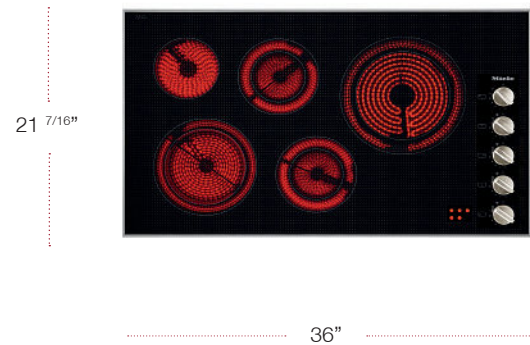

Electric Cooktop

MODEL	MATERIAL	UMRP/RETAIL
KM 5840 240v Electric Cooktop	7821740	$2,199 / $2,299

SPECIFICATIONS

Width	30 1/2 in (775 mm)
Height	2 11/16 in (68 mm)
Depth	21 7/16 in (544 mm)
Shipping Weight	41 lbs (18.5 kg)
Number of Burners	4 (3 variable)
Burner Output in Watts	1600-2500
Burner Output in Watts	1600-2500
Burner Output in Watts	700-1800
Burner Output in Watts	1200

FEATURES

- Residual Heat Indicators for Each Zone
- Easy to use Direct Control Plus

OPTIONAL ACCESSORIES	MATERIAL	UMRP
HUB62-22 16" x 10" Casserole Dish	10314280	$229
HUB62-35 16" x 15" Casserole Dish	10314300	$269
HUB5000-XL 17.6" x 15" x 2" Casserole Dish	10314310	$269
Razor Blade Glass Scraper	1065471	$18
Glass Cooktop Cleaner	10173130	$12.99

MODEL	MATERIAL	UMRP/RETAIL
KM 5627 240v Electric Cooktop	7821700	$2,199 / $2,299

SPECIFICATIONS

Width	36 in (915 mm)
Height	2 15/16 in (75 mm)
Depth	21 7/16 in (544 mm)
Shipping Weight	50 lbs (22.7 kg)
Number of Burners	5 (4 variable)
Burner Output in Watts	2000-2700
Burner Output in Watts	1600-2500
Burner Output in Watts	700-1800
Burner Output in Watts	700-1800
Burner Output in Watts	1200

FEATURES

- Residual Heat Indicators for Each Zone
- Easy to use Direct Control

OPTIONAL ACCESSORIES	MATERIAL	UMRP
HUB62-22 16" x 10" Casserole Dish	10314280	$229
HUB62-35 16" x 15" Casserole Dish	10314300	$269
HUB5000-XL 17.6" x 15" x 2" Casserole Dish	10314310	$269
Razor Blade Glass Scraper	1065471	$18
Glass Cooktop Cleaner	10173130	$12.99