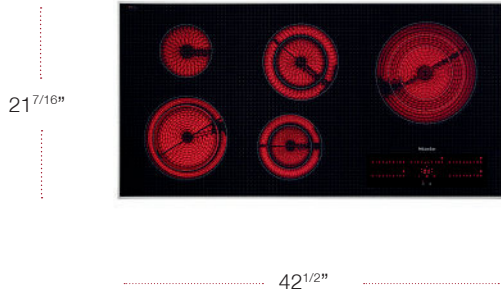

Electric Cooktop

MODEL	MATERIAL	UMRP/RETAIL
KM 5880 240v Electric Cooktop	7821780	$2,799 / $2,899

SPECIFICATIONS

Width	42^{1/2} in (915 mm)
Height	2^{11/16} in (75 mm)
Depth	21^{7/16} in (544 mm)
Shipping Weight	55 lbs (25 kg)
Number of Burners	5 (4 variable)
Burner Output in Watts	1100-2150-3100
Burner Output in Watts	1600-2500
Burner Output in Watts	700-1800
Burner Output in Watts	700-1800
Burner Output in Watts	1200

FEATURES

- Residual Heat Indicators for Each Zone
- Easy to use Direct Control Plus

OPTIONAL ACCESSORIES	MATERIAL	UMRP
HUB62-22 16" x 10" Casserole Dish	10314280	$229
HUB62-35 16" x 15" Casserole Dish	10314300	$269
HUB5000-XL 17.6" x 15" x 2" Casserole Dish	10314310	$269
Razor Blade Glass Scraper	1065471	$18
Glass Cooktop Cleaner	10173130	$12.99