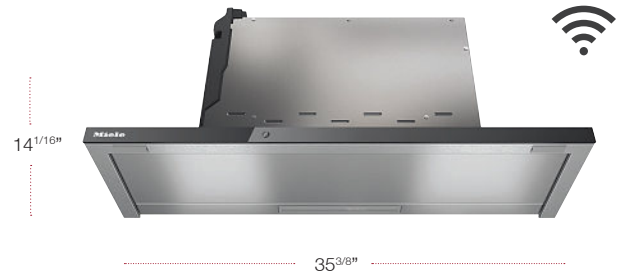

Built In Hood

MODEL	MATERIAL	UMRP/RETAIL
DAS 2920 36" Built In Hood	11878500	$1,199 / $1,299

SPECIFICATIONS	
Width	35^{3/8} in (896 mm)
Height	1^{1/2} in (36 mm)
Depth	10^{3/4} in (273 mm)
Shipping Weight	36 lbs (16.0 kg)

FEATURES
- LED Strip lighting

OPTIONAL ACCESSORIES	MATERIAL	UMRP
Reducing Collar R2000	8560801	See mieleusa.com
Recirculating Kit DUU150	5696270	$109
Recirculating Kit DUU151	7294230	$109
OdorFree Charcoal Filter DKF 31-900 P	12123400	See mieleusa.com
Mounting Kit DML 2000	11839970	See mieleusa.com

MODEL	MATERIAL	UMRP/RETAIL
DAS4930 36" Built In Hood w/Wifi	11878550	$1,499 / $1,599

SPECIFICATIONS	
Width	35^{3/8} in (896 mm)
Height	1^{1/2} in (36 mm)
Depth	10^{3/4} in (273 mm)
Shipping Weight	36 lbs (16.0 kg)

FEATURES
- LED Strip lighting, WiFi Enabled

OPTIONAL ACCESSORIES	MATERIAL	UMRP
Reducing Collar R2000	8560801	See mieleusa.com
Recirculating Kit DUU150	5696270	$109
Recirculating Kit DUU151	7294230	$109
OdorFree Charcoal Filter DKF 31-900 P	12123400	See mieleusa.com