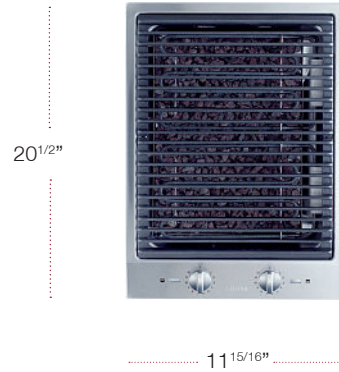

CombiSets

MODEL	MATERIAL	UMRP/RETAIL
CS 1322 BG 240v 15" Electric Barbecue 240V	7141800	$1,799 / $1,899

SPECIFICATIONS

Width	11¹⁵/₁₆ in (380 mm)
Height	4 in (100 mm)
Depth	20¹/₂ in (520 mm)
Shipping Weight	28 lbs (12.7 kg)
Number of Burners	1
Burner Output in Watts	3000

MODEL	MATERIAL	UMRP/RETAIL
CS 1322 BG 208v 15" Electric Barbecue 208V	7235280	$1,799 / $1,899

SPECIFICATIONS

Width	11¹⁵/₁₆ in (380 mm)
Height	4 in (100 mm)
Depth	20¹/₂ in (520 mm)
Shipping Weight	28 lbs (12.7 kg)
Number of Burners	1
Burner Output in Watts	3000