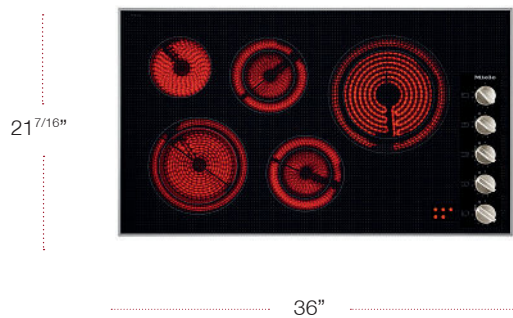

Electric Cooktop

MODEL	MATERIAL	UMRP/RETAIL
KM 5627 208v Electric Cooktop	7821710	$2,199 / $2,299

SPECIFICATIONS	
Width	36 in (915 mm)
Height	2¹⁵/₁₆ in (75 mm)
Depth	21⁷/₁₆ in (544 mm)
Shipping Weight	50 lbs (22.7 kg)
Number of Burners	5 (4 variable)
Burner Output in Watts	2000-3100
Burner Output in Watts	1600-2500
Burner Output in Watts	700-1800
Burner Output in Watts	700-1800
Burner Output in Watts	1200

1. **FEATURES**
2. Residual Heat Indicators for Each Zone
   - Easy to use Direct Control

OPTIONAL ACCESSORIES	MATERIAL	UMRP
HUB62-22 16" x 10" Casserole Dish	10314280	$229
HUB62-35 16" x 15" Casserole Dish	10314300	$269
HUB5000-XL 17.6" x 15" x 2" Casserole Dish	10314310	$269
Razor Blade Glass Scraper	1065471	$18
Glass Cooktop Cleaner	10173130	$12.99

MODEL	MATERIAL	UMRP/RETAIL
KM 5860 240v Electric Cooktop	7821760	$2,399 / $2,499

SPECIFICATIONS	
Width	36 in (915 mm)
Height	2¹¹/₁₆ in (68 mm)
Depth	21⁷/₁₆ in (544 mm)
Shipping Weight	48.5 lbs (22 kg)
Number of Burners	5 (4 variable)
Burner Output in Watts	1100-2150-3100
Burner Output in Watts	1600-2500
Burner Output in Watts	700-1800
Burner Output in Watts	700-1800
Burner Output in Watts	1200

1. **FEATURES**
2. Residual Heat Indicators for Each Zone
   - Easy to use Direct Control Plus

OPTIONAL ACCESSORIES	MATERIAL	UMRP
HUB62-22 16" x 10" Casserole Dish	10314280	$229
HUB62-35 16" x 15" Casserole Dish	10314300	$269
HUB5000-XL 17.6" x 15" x 2" Casserole Dish	10314310	$269
Razor Blade Glass Scraper	1065471	$18
Glass Cooktop Cleaner	10173130	$12.99