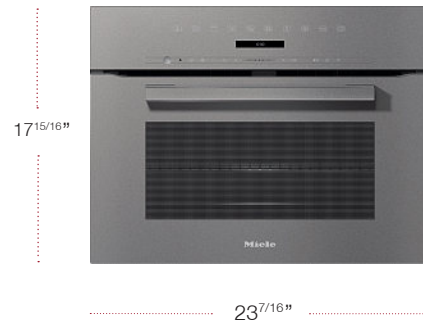

NOTE: Metal trays not for use in microwave modes

24" Speed Oven

MODEL	MATERIAL	UMRP/RETAIL
H 7240 BM 24" Speed Oven	11804480	\$2,799 / \$2,999
DESIGN LINE	FINISH	
PureLine	Brilliant white	
SPECIFICATIONS		
Width	23 ^{7/16} in (595 mm)	
Height	17 ^{15/16} in (455.5 mm)	
Depth	21 ^{5/8} in (549 mm)	
Shipping Weight	101 lbs (46 kg)	