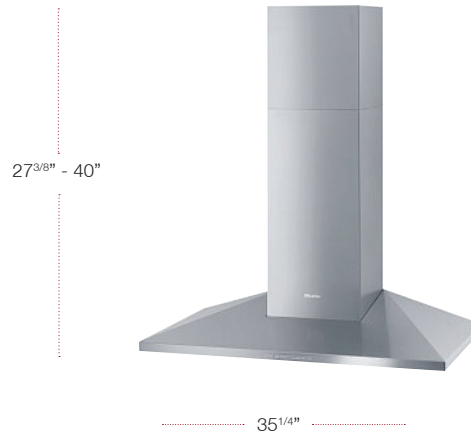

Wall Hood

MODEL	MATERIAL	UMRP/RETAIL
DA398-7 30" Wall Hood	10558810	$2,299 / $2,399

SPECIFICATIONS

Width	29^{7/16} in (748 mm)
Height	4^{3/4} in (120mm)
Overall Height Vented	27^{3/8} - 40 in (695-1015 mm)
Overall Height Recirculation	32^{1/2} - 45^{1/16} in (825-1145 mm)
Depth	20^{1/2}" (520 mm)
Shipping Weight	55.3 lbs (25.1 kg)

FEATURES

- Vented or Recirculating

OPTIONAL ACCESSORIES	MATERIAL	UMRP
Recirculating Kit DUW20	6264790	$109
Charcoal Filter DKF12-900	10363780	$135
Reducing Collar R2000	8560801	See mieleusa.com
Chimney Extension DATK1-760	6847210	$249
Chimney Extension DATK2-1000	6847220	$309

MODEL	MATERIAL	UMRP/RETAIL
DA399-7 36" Wall Hood	10558800	$2,299 / $2,399

SPECIFICATIONS

Width	35^{1/4} in (898 mm)
Height	4^{3/4} in (120 mm)
Overall Height Vented	27^{3/8} - 40 in (695-1015 mm)
Overall Height Recirculation	32^{1/2} - 45^{1/16} in (825-1145 mm)
Depth	20^{1/2} in (520 mm)
Shipping Weight	55.3 lbs (25.1 kg)

FEATURES

- Vented or Recirculating

OPTIONAL ACCESSORIES	MATERIAL	UMRP
Recirculating Kit DUW20	6264790	$109
Charcoal Filter DKF12-900	10363780	$135
Reducing Collar R2000	8560801	See mieleusa.com
Chimney Extension DATK1-760	6847210	$249
Chimney Extension DATK2-1000	6847220	$309