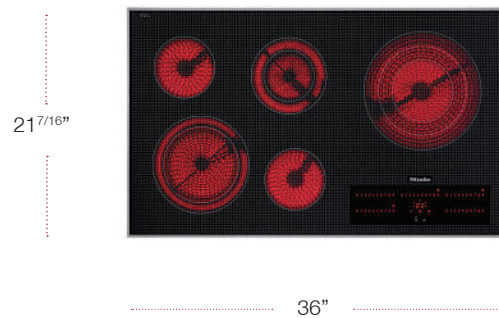

Electric Cooktop

MODEL	MATERIAL	UMRP/RETAIL
KM 5627 208v Electric Cooktop	7821710	$2,199 / $2,299

SPECIFICATIONS	
Width	36 in (915 mm)
Height	2¹⁵/₁₆ in (75 mm)
Depth	21⁷/₁₆ in (544 mm)
Shipping Weight	50 lbs (22.7 kg)
Number of Burners	5 (4 variable)
Burner Output in Watts	2000-3100
Burner Output in Watts	1600-2500
Burner Output in Watts	700-1800
Burner Output in Watts	700-1800
Burner Output in Watts	1200

1. **FEATURES**
2. Residual Heat Indicators for Each Zone
   - Easy to use Direct Control

OPTIONAL ACCESSORIES	MATERIAL	UMRP
HUB62-22 16" x 10" Casserole Dish	10314280	$229
HUB62-35 16" x 15" Casserole Dish	10314300	$269
HUB5000-XL 17.6" x 15" x 2" Casserole Dish	10314310	$269
Razor Blade Glass Scraper	1065471	$18
Glass Cooktop Cleaner	10173130	$12.99

MODEL	MATERIAL	UMRP/RETAIL
KM 5860 240v Electric Cooktop	7821760	$2,399 / $2,499

SPECIFICATIONS	
Width	36 in (915 mm)
Height	2¹¹/₁₆ in (68 mm)
Depth	21⁷/₁₆ in (544 mm)
Shipping Weight	48.5 lbs (22 kg)
Number of Burners	5 (4 variable)
Burner Output in Watts	1100-2150-3100
Burner Output in Watts	1600-2500
Burner Output in Watts	700-1800
Burner Output in Watts	700-1800
Burner Output in Watts	1200

1. **FEATURES**
2. Residual Heat Indicators for Each Zone
   - Easy to use Direct Control Plus

OPTIONAL ACCESSORIES	MATERIAL	UMRP
HUB62-22 16" x 10" Casserole Dish	10314280	$229
HUB62-35 16" x 15" Casserole Dish	10314300	$269
HUB5000-XL 17.6" x 15" x 2" Casserole Dish	10314310	$269
Razor Blade Glass Scraper	1065471	$18
Glass Cooktop Cleaner	10173130	$12.99