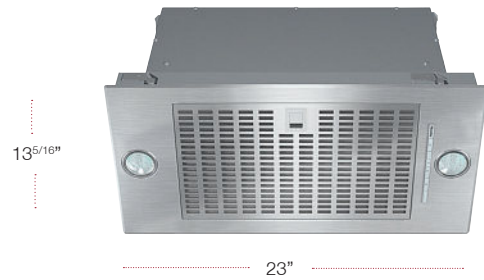

Built In Hood

MODEL	MATERIAL	UMRP/RETAIL
DA 2628 44" Extra Slim Insert ss w/Wifi	10876800	$2,499 / $2,599

SPECIFICATIONS

Width	46^{7/16} in (1180 mm)
Height	13^{1/2} in (342 mm)
Depth	11^{1/2} in (293 mm)
Shipping Weight	33 lbs (15 kg)

FEATURES

- Con@ctivity

OPTIONAL ACCESSORIES	MATERIAL	UMRP
6" Adapter DAA6	10811120	$89

MODEL	MATERIAL	UMRP/RETAIL
DA 2360 24" Extra Slim Insert	10765130	$1,099 / $1,199

SPECIFICATIONS

Width	23 in (584 mm)
Height	13^{5/16} in (338 mm)
Depth	11^{11/16} in (297 mm)
Shipping Weight	24 lbs (11 lbs)

FEATURES

- Vented or Recirculating

OPTIONAL ACCESSORIES	MATERIAL	UMRP
Reducing Collar R2000	8560801	See mieleusa.com
Recirculating Kit DUU150	5696270	$109
Recirculating Kit DUU151	7294230	$109
OdorFree Charcoal Filter DKF 19-900	10794600	$125
6" Adapter DAA6	10811120	$89