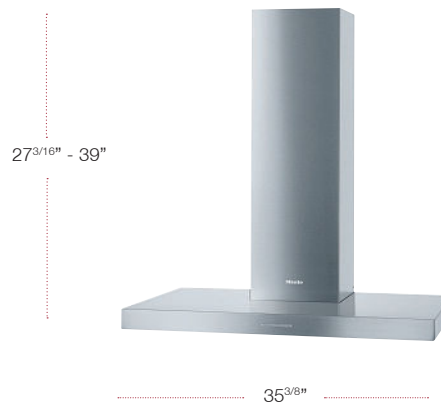

Island Hood

MODEL	MATERIAL	UMRP/RETAIL
DA6698 D 36" Puristic Edition 6000 Island Hood OBSW w/Wifi	10877240	$4,399 / $4,499

SPECIFICATIONS	
Width	35^{3/8} in (898 mm)
Height	3^{3/8} in (85 mm)
Overall Height Vented	27^{3/4} - 39^{9/16} in (705 -1005 mm)
Overall Height Recirculation	30^{1/8} - 43^{5/16} in (765 -1075 mm)
Depth	23^{9/16} in (598 mm)
Shipping Weight	74.8 lbs (34 kg)

1. **FEATURES**
2. Con@ctivity
   - Vented or Recirculating

OPTIONAL ACCESSORIES	MATERIAL	UMRP
Recirc. Kit for Island Hoods DUI32	9561760	$109
Charcoal Filter DKF12-900	10363780	$135
Reducing Collar R2000	8560801	See mieleusa.com

MODEL	MATERIAL	UMRP/RETAIL
PUR98 D 36" PUR Island Hood	10743130	$2,099 / $2,199

SPECIFICATIONS	
Width	35^{3/8} in (898 mm)
Height	2^{3/4} in (70 mm)
Overall Height Vented	27^{3/16} - 39 in (690-990 mm)
Overall Height Recirculation	29^{1/2} - 41^{3/4} in (750-1060 mm)
Depth	23^{9/16} in (598 mm)
Shipping Weight	74.8 lbs (34 kg)

1. **FEATURES**
2. Vented or recirculating

OPTIONAL ACCESSORIES	MATERIAL	UMRP
Recirc. Kit for Island Hoods DUI32	9561760	$109
Charcoal Filter DKF12-900	10363780	$135
Reducing Collar R2000	8560801	See mieleusa.com
Chimney Extension DATK1-760	6847210	$249
Chimney Extension DATK2-1000	6847220	$309