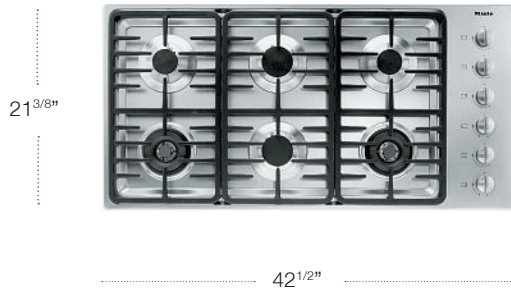

Gas Cooktop

MODEL	MATERIAL	UMRP/RETAIL
KM 3485 G 42" Gas Cooktop Linear G	6792850	$2,699 / $2,799

SPECIFICATIONS

Width	42^{1/2} in (1079 mm)
Height	3^{1/4} in (83 mm)
Depth	21^{3/8} in (542 mm)
Shipping Weight	75 lbs (34 kg)
Number of Burners	6
Burner Output in BTU	15300
Burner Output in BTU	15300
Burner Output in BTU	1200
Burner Output in BTU	1200
Burner Output in BTU	9000
Burner Output in BTU	9000

STANDARD ACCESSORIES	MATERIAL	UMRP/RETAIL
RWR1000 Wok Ring	9974600	$95

MODEL	MATERIAL	UMRP/RETAIL
KM 3485 LP 42" Gas Cooktop Linear LP	6792870	$2,699 / $2,799

SPECIFICATIONS

Width	42^{1/2} in (1079 mm)
Height	3^{1/4} in (83 mm)
Depth	21^{3/8} in (542 mm)
Shipping Weight	75 lbs (34 kg)
Number of Burners	6
Burner Output in BTU	15300
Burner Output in BTU	15300
Burner Output in BTU	1200
Burner Output in BTU	1200
Burner Output in BTU	9000
Burner Output in BTU	9000

STANDARD ACCESSORIES	MATERIAL	UMRP/RETAIL
RWR1000 Wok Ring	9974600	$95