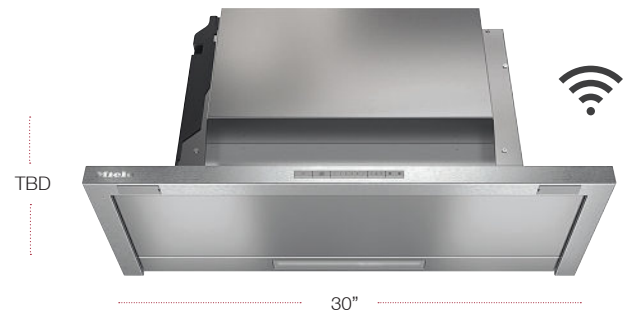

Built In Hood

MODEL	MATERIAL	UMRP/RETAIL
DAS2620 24" Built In Hood	11878490	$1,099 / $1,199

SPECIFICATIONS	
Width	23^{1/2} in (596 mm)
Height	1^{1/2} in (36 mm)
Depth	10^{3/4} in (273 mm)
Shipping Weight	31 lbs (14.0 kg)

FEATURES
- LED Strip lighting

OPTIONAL ACCESSORIES	MATERIAL	UMRP
Reducing Collar R2000	8560801	See mieleusa.com
Recirculating Kit DUU150	5696270	$109
Recirculating Kit DUU151	7294230	$109
OdorFree Charcoal Filter DKF 31-900 P	12123400	See mieleusa.com
Mounting Kit DML 2000	11839970	See mieleusa.com

MODEL	MATERIAL	UMRP/RETAIL
DAS4720 30" Built In Hood	11878520	$1,399 / $1,499

SPECIFICATIONS	
Width	30 in (762 mm)
Height	1^{1/2} in (36mm)
Depth	10^{3/4} in (273mm)
Shipping Weight	36 lbs (16 kg)

FEATURES
- LED Strip lighting, WiFi Enabled

OPTIONAL ACCESSORIES	MATERIAL	UMRP
Reducing Collar R2000	8560801	See mieleusa.com
Recirculating Kit DUU150	5696270	$109
Recirculating Kit DUU151	7294230	$109
OdorFree Charcoal Filter DKF 31-900 P	12123400	See mieleusa.com
Mounting Kit DML 2000	11839970	See mieleusa.com