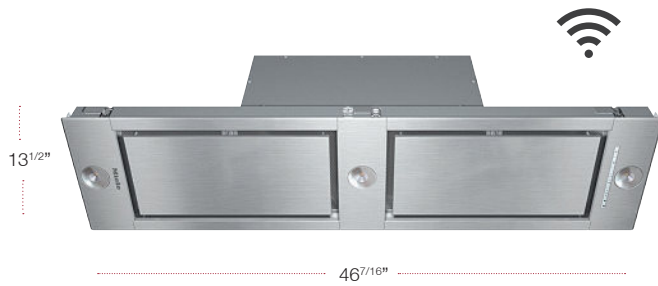

Built In Hood

MODEL	MATERIAL	UMRP/RETAIL
DA 2628 44" Extra Slim Insert ss w/Wifi	10876800	$2,499 / $2,599

SPECIFICATIONS

Width	46^{7/16} in (1180 mm)
Height	13^{1/2} in (342 mm)
Depth	11^{1/2} in (293 mm)
Shipping Weight	33 lbs (15 kg)

FEATURES

- Con@ctivity

OPTIONAL ACCESSORIES	MATERIAL	UMRP
6" Adapter DAA6	10811120	$89

MODEL	MATERIAL	UMRP/RETAIL
DA 2360 24" Extra Slim Insert	10765130	$1,099 / $1,199

SPECIFICATIONS

Width	23 in (584 mm)
Height	13^{5/16} in (338 mm)
Depth	11^{11/16} in (297 mm)
Shipping Weight	24 lbs (11 lbs)

FEATURES

- Vented or Recirculating

OPTIONAL ACCESSORIES	MATERIAL	UMRP
Reducing Collar R2000	8560801	See mieleusa.com
Recirculating Kit DUU150	5696270	$109
Recirculating Kit DUU151	7294230	$109
OdorFree Charcoal Filter DKF 19-900	10794600	$125
6" Adapter DAA6	10811120	$89