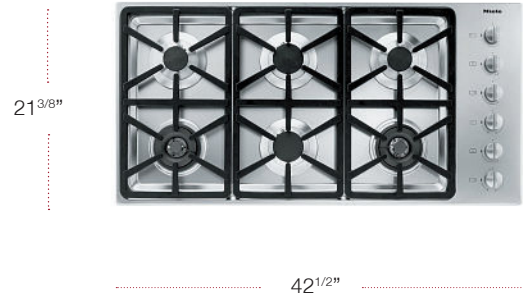

Gas Cooktop

MODEL	MATERIAL	UMRP/RETAIL
KM 3054 G 36" Gas on Glass Cooktop G	9272070	$2,599 / $2,699

SPECIFICATIONS

Width	37^{1/16} in (942 mm)
Height	21^{3/16} in (71 mm)
Depth	20^{11/16} in (526 mm)
Shipping Weight	54 lbs (24.5 kg)
Number of Burners	5
Burner Output in BTU	16500
Burner Output in BTU	9300
Burner Output in BTU	5800
Burner Output in BTU	5800
Burner Output in BTU	3750

FEATURES

- Wok Burner

MODEL	MATERIAL	UMRP/RETAIL
KM 3484 G 42" Gas Cooktop Hexa G	6792840	$2,699 / $2,799

SPECIFICATIONS

Width	42^{1/2} in (1079 mm)
Height	3^{1/4} in (83 mm)
Depth	21^{3/8} in (542 mm)
Shipping Weight	75 lbs (34 kg)
Number of Burners	6
Burner Output in BTU	15300
Burner Output in BTU	15300
Burner Output in BTU	1200
Burner Output in BTU	1200
Burner Output in BTU	9000
Burner Output in BTU	9000

STANDARD ACCESSORIES	MATERIAL	UMRP/RETAIL
RWR1000 Wok Ring	9974600	$95

STANDARD ACCESSORIES	MATERIAL	UMRP/RETAIL
RWR1000 Wok Ring	9974600	$95