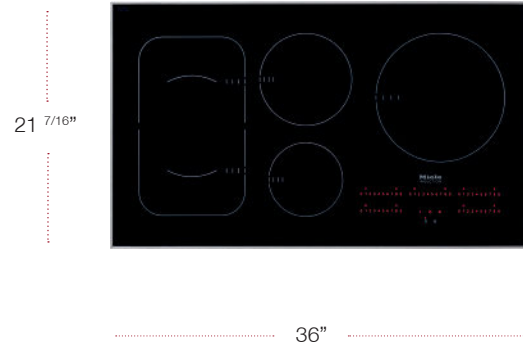

Induction Cooktop

MODEL	MATERIAL	UMRP/RETAIL
KM 6365 Frameless Induction Cooktop	9775900	$3,299 / $3,399

SPECIFICATIONS

Width	30 5/16 in (770 mm)
Height	5 1/16 in (128 mm)
Depth	20 3/16 in (512 mm)
Shipping Weight	52 lbs (23.5 kg)
Number of Burners	4 (1 PowerFlex)
PowerFlex Zone Output in Watts (Standard - Boost 1 - Boost 2)	3550-5000-7700
Burner Output in Watts (Standard - Boost 1 - Boost 2)	2200-3100-3850
Burner Output in Watts (Standard - Boost 1 - Boost 2)	2200-3100-3850
Burner Output in Watts (Standard - Boost 1 - Boost 2)	2500-3100-3850
Burner Output in Watts (Standard - Boost 1)	1450-1900

FEATURES

- Residual Heat Indicators for Each Zone
- Easy to use Direct Control

OPTIONAL ACCESSORIES	MATERIAL	UMRP
HUB5000-XL 17.6" x 15" x 2" Casserole Dish	10314310	$269
Razor Blade Glass Scraper	1065471	$18
Glass Cooktop Cleaner	10173130	$12.99
GGRP Gourmet Griddle Plate	10009310	$209

MODEL	MATERIAL	UMRP/RETAIL
KM 6370 Induction Cooktop	9775910	$3,899 / $3,999

SPECIFICATIONS

Width	36 in (915 mm)
Height	4 3/4 in (121 mm)
Depth	21 7/16 in (544 mm)
Shipping Weight	65 lbs (29.5 kg)
Number of Burners	5 (1 PowerFlex)
PowerFlex Zone Output in Watts (Standard - Boost 1 - Boost 2)	3550-5000-7700
Burner Output in Watts (Standard - Boost 1 - Boost 2)	2200-3100-3850
Burner Output in Watts (Standard - Boost 1 - Boost 2)	2200-3100-3850
Burner Output in Watts (Standard - Boost 1 - Boost 2)	2500-3100-3850
Burner Output in Watts (Standard - Boost 1)	1450-1900
Burner Output in Watts (Standard - Boost 1)	1950-2600

FEATURES

- Residual Heat Indicators for Each Zone
- Easy to use Direct Control

OPTIONAL ACCESSORIES	MATERIAL	UMRP
HUB5000-XL 17.6" x 15" x 2" Casserole Dish	10314310	$269
Razor Blade Glass Scraper	1065471	$18
Glass Cooktop Cleaner	10173130	$12.99
GGRP Gourmet Griddle Plate	10009310	$209