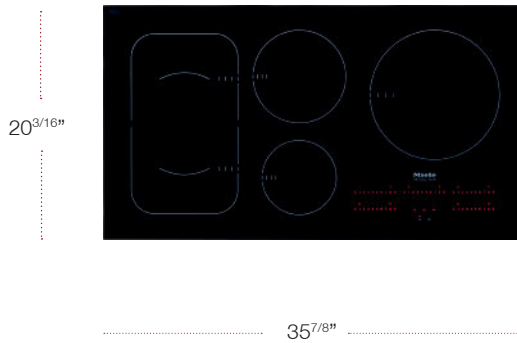

Induction Cooktop

MODEL	MATERIAL	UMRP/RETAIL
KM 6375 Frameless Induction Cooktop	9775920	$3,899 / $3,999

SPECIFICATIONS

Width	35^{7/8} in (911 mm)
Height	4^{3/4} in (121 mm)
Depth	20^{9/16} in (512 mm)
Shipping Weight	65 lbs (29.5 kg)
Number of Burners	5 (1 PowerFlex)
PowerFlex Zone Output in Watts (Standard - Boost 1 - Boost 2)	3550-5000-7700
Burner Output in Watts (Standard - Boost 1 - Boost 2)	2200-3100-3850
Burner Output in Watts (Standard - Boost 1 - Boost 2)	2200-3100-3850
Burner Output in Watts (Standard - Boost 1 - Boost 2)	2500-3100-3850
Burner Output in Watts (Standard - Boost 1)	1450-1900
Burner Output in Watts (Standard - Boost 1)	1950-2600

FEATURES

- Residual Heat Indicators for Each Zone
- Easy to use Direct Control

OPTIONAL ACCESSORIES	MATERIAL	UMRP
HUB5000-XL 17.6" x 15" x 2" Casserole Dish	10314310	$269
Razor Blade Glass Scraper	1065471	$18
Glass Cooktop Cleaner	10173130	$12.99
GGRP Gourmet Griddle Plate	10009310	$209

MODEL	MATERIAL	UMRP/RETAIL
KM 6377 Induction Cooktop	9775930	$4,499 / $4,599

SPECIFICATIONS

Width	42^{1/2} in (1080 mm)
Height	4^{3/4} in (121 mm)
Depth	21^{7/16} in (544 mm)
Shipping Weight	73 lbs (33 kg)
Number of Burners	5 (2 PowerFlex)
PowerFlex Zone output in Watts (Standard - Boost 1 - Boost 2)	3550-5000-7700
Burner Output in Watts (Standard - Boost 1 - Boost 2)	2200-3100-3850
Burner Output in Watts (Standard - Boost 1 - Boost 2)	2200-3100-3850
Burner Output in Watts (Standard - Boost 1 - Boost 2)	2200-3100-3850
Burner Output in Watts (Standard - Boost 1 - Boost 2)	2200-3100-3850
Burner Output in Watts (Standard - Boost 1 - Boost 2)	2200-3100-3850

FEATURES

- Residual Heat Indicators for Each Zone
- Easy to use Direct Control

OPTIONAL ACCESSORIES	MATERIAL	UMRP
HUB5000-XL 17.6" x 15" x 2" Casserole Dish	10314310	$269
Razor Blade Glass Scraper	1065471	$18
Glass Cooktop Cleaner	10173130	$12.99
GGRP Gourmet Griddle Plate	10009310	$209