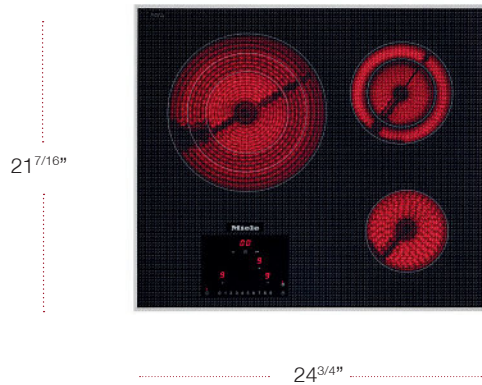

Electric Cooktop

MODEL	MATERIAL	UMRP/RETAIL
KM 5820 240v Electric Cooktop	7821720	$1,899 / $1,999

SPECIFICATIONS

Width	24^{3/4} in (626 mm)
Height	2^{11/16} in (68 mm)
Depth	21^{7/16} in (526 mm)
Shipping Weight	39 lbs (17.7 kg)
Number of Burners	3 (2 variable)
Burner Output in Watts	1100-2150-3100
Burner Output in Watts	700-1800
Burner Output in Watts	1200

FEATURES

- Residual Heat Indicators for Each Zone
- Easy to use Direct Control Plus

OPTIONAL ACCESSORIES	MATERIAL	UMRP
HUB62-22 16" x 10" Casserole Dish	10314280	$229
HUB62-35 16" x 15" Casserole Dish	10314300	$269
HUB5000-XL 17.6" x 15" x 2" Casserole Dish	10314310	$269
Razor Blade Glass Scraper	1065471	$18
Glass Cooktop Cleaner	10173130	$12.99

MODEL	MATERIAL	UMRP/RETAIL
KM 5624 240v Electric Cooktop	7821680	$1,999 / $2,099

SPECIFICATIONS

Width	30^{1/2} in (775 mm)
Height	2^{15/16} in (75 mm)
Depth	21^{1/2} in (544 mm)
Shipping Weight	41 lbs (18.8 kg)
Number of Burners	4 (3 variable)
Burner Output in Watts	1600-2500
Burner Output in Watts	700-1800
Burner Output in Watts	1200

FEATURES

- Residual Heat Indicators for Each Zone
- Easy to use Direct Control

OPTIONAL ACCESSORIES	MATERIAL	UMRP
HUB62-22 16" x 10" Casserole Dish	10314280	$229
HUB62-35 16" x 15" Casserole Dish	10314300	$269
HUB5000-XL 17.6" x 15" x 2" Casserole Dish	10314310	$269
Razor Blade Glass Scraper	1065471	$18
Glass Cooktop Cleaner	10173130	$12.99