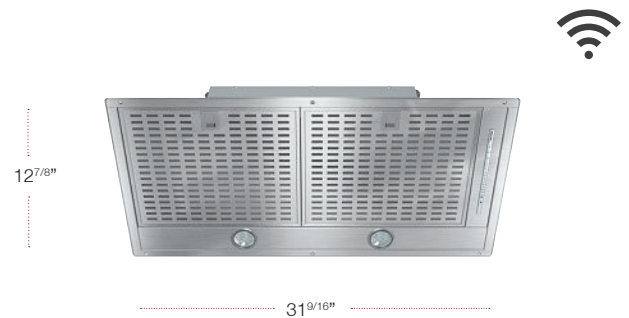

Built In Hood

MODEL	MATERIAL	UMRP/RETAIL
DA2518 44" Built In Hood w/Wifi	10876740	$1,899 / $1,999

SPECIFICATIONS

Width	43^{3/4} in (1102 mm)
Height	12^{7/8} in (326 mm)
Depth	15^{13/16} in (402 mm)
Shipping Weight	40.4 lbs (18.3 kg)

FEATURES

- Con@ctivity
- Vented or Recirculating

OPTIONAL ACCESSORIES	MATERIAL	UMRP
Reducing Collar R2000	8560801	See mieleusa.com
Recirculating Kit DUU150	5696270	$109
Recirculating Kit DUU151	7294230	$109
OdorFree Charcoal Filter DKF 15-900	10363800	$125

MODEL	MATERIAL	UMRP/RETAIL
DA2588 32" Built In Hood w/Wifi	10876770	$1,699 / $1,799

SPECIFICATIONS

Width	31^{9/16} in (802 mm)
Height	12^{7/8} in (326 mm)
Depth	15^{13/16} in (402 mm)
Shipping Weight	40.4 lbs (18.3 kg)

FEATURES

- Con@ctivity
- Vented or Recirculating

OPTIONAL ACCESSORIES	MATERIAL	UMRP
Reducing Collar R2000	8560801	See mieleusa.com
Recirculating Kit DUU150	5696270	$109
Recirculating Kit DUU151	7294230	$109
OdorFree Charcoal Filter DKF 15-900	10363800	$125