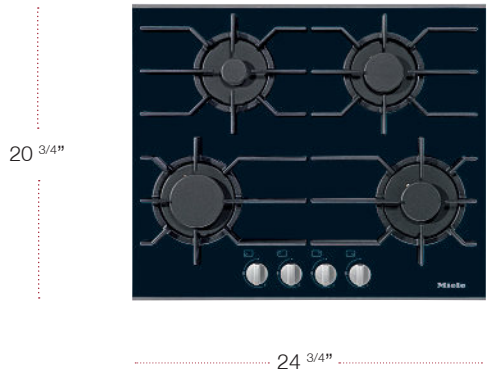

Gas Cooktop

MODEL	MATERIAL	UMRP/RETAIL
KM 3010 G 24" Gas on Glass Cooktop	9272050	$1,599 / $1,699

SPECIFICATIONS

Width	24 ³/₄ in (626 mm)
Height	2 ¹/₄ in (54 mm)
Depth	20 ³/₄ in (526 mm)
Shipping Weight	37 lbs (17 kg)
Number of Burners	4
Burner Output in BTU	9300
Burner Output in BTU	5800
Burner Output in BTU	5800
Burner Output in BTU	3700

MODEL	MATERIAL	UMRP/RETAIL
KM 2012 G 24" Gas Cooktop	11471350	$1,399 / $1,499

SPECIFICATIONS

Width	25 ⁹/₁₆ in (650 mm)
Height	3 ⁵/₈ in (90 mm)
Depth	20 ¹/₂ in (520 mm)
Shipping Weight	36 lbs (16 kg)
Number of Burners	4
Burner Output in BTU	11300
Burner Output in BTU	5500
Burner Output in BTU	5500
Burner Output in BTU	3800

STANDARD ACCESSORIES	MATERIAL	UMRP/RETAIL
RWR1000 Wok Ring	9974600	$95