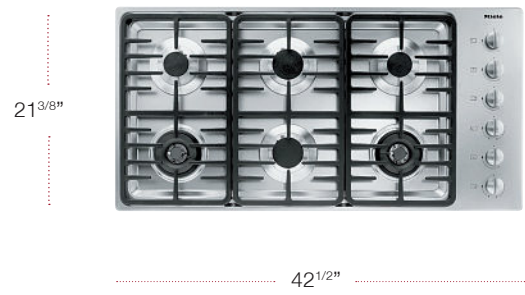

Gas Cooktop

MODEL	MATERIAL	UMRP/RETAIL
KM 3485 G 42" Gas Cooktop Linear G	6792850	$2,699 / $2,799

SPECIFICATIONS

Width	42^{1/2} in (1079 mm)
Height	3^{1/4} in (83 mm)
Depth	21^{3/8} in (542 mm)
Shipping Weight	75 lbs (34 kg)
Number of Burners	6
Burner Output in BTU	15300
Burner Output in BTU	15300
Burner Output in BTU	1200
Burner Output in BTU	1200
Burner Output in BTU	9000
Burner Output in BTU	9000

STANDARD ACCESSORIES	MATERIAL	UMRP/RETAIL
RWR1000 Wok Ring	9974600	$95

MODEL	MATERIAL	UMRP/RETAIL
KM 3485 LP 42" Gas Cooktop Linear LP	6792870	$2,699 / $2,799

SPECIFICATIONS

Width	42^{1/2} in (1079 mm)
Height	3^{1/4} in (83 mm)
Depth	21^{3/8} in (542 mm)
Shipping Weight	75 lbs (34 kg)
Number of Burners	6
Burner Output in BTU	15300
Burner Output in BTU	15300
Burner Output in BTU	1200
Burner Output in BTU	1200
Burner Output in BTU	9000
Burner Output in BTU	9000

STANDARD ACCESSORIES	MATERIAL	UMRP/RETAIL
RWR1000 Wok Ring	9974600	$95