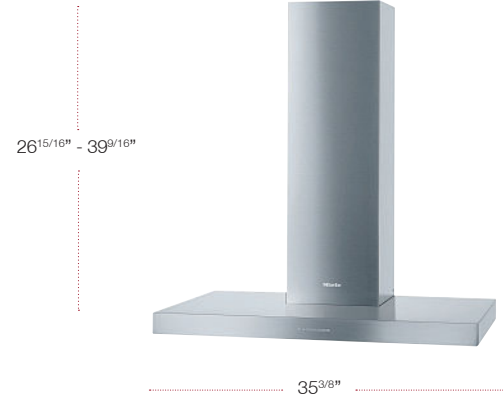

Wall Hood

MODEL	MATERIAL	UMRP/RETAIL
PUR88 W 30" PUR Wall Hood	10743170	$1,299 / $1,399

MODEL	MATERIAL	UMRP/RETAIL
PUR98 W 36" PUR Wall Hood	10743150	$1,399 / $1,499

SPECIFICATIONS

Width	29^{7/16} in (748 mm)
Height	2^{1/2} in (62 mm)
Overall Height Vented	26^{15/16} in (685 mm) - 39^{9/16} in (1005 mm)
Overall Height Recirculation	32^{1/16} in (815 mm) - 44^{11/16} in (1135 mm)
Depth	19^{11/16} in (500 mm)
Shipping Weight	62 lbs (28 kg)

SPECIFICATIONS

Width	35^{3/8} in (898 mm)
Height	2^{1/2} in (62mm)
Overall Height Vented	26^{15/16} in (685 mm) - 39^{9/16} in (1005 mm)
Overall Height Recirculation	32^{1/16} in (815 mm) - 44^{11/16} in (1135 mm)
Depth	19^{11/16} in (500 mm)
Shipping Weight	62 lbs (28 kg)

FEATURES

- Vented or Recirculating

FEATURES

- Vented or Recirculating

OPTIONAL ACCESSORIES	MATERIAL	UMRP
Recirculating Kit DUW20	6264790	$109
Charcoal Filter DKF12-900	10363780	$135
Reducing Collar R2000	8560801	See mieleusa.com
Chimney Extension DATK1-760	6847210	$249
Chimney Extension DATK2-1000	6847220	$309

OPTIONAL ACCESSORIES	MATERIAL	UMRP
Recirculating Kit DUW20	6264790	$109
Charcoal Filter DKF12-900	10363780	$135
Reducing Collar R2000	8560801	See mieleusa.com
Chimney Extension DATK1-760	6847210	$249
Chimney Extension DATK2-1000	6847220	$309