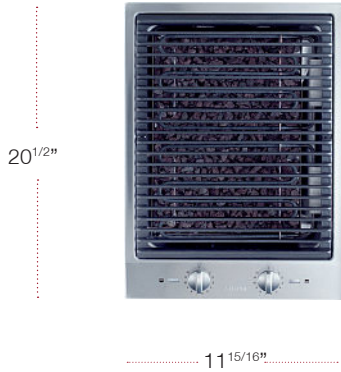

CombiSets

MODEL	MATERIAL	UMRP/RETAIL
CS 1322 BG 240v 15" Electric Barbecue 240V	7141800	$1,799 / $1,899

SPECIFICATIONS

Width	11¹⁵/₁₆ in (380 mm)
Height	4 in (100 mm)
Depth	20¹/₂ in (520 mm)
Shipping Weight	28 lbs (12.7 kg)
Number of Burners	1
Burner Output in Watts	3000

MODEL	MATERIAL	UMRP/RETAIL
CS 1322 BG 208v 15" Electric Barbecue 208V	7235280	$1,799 / $1,899

SPECIFICATIONS

Width	11¹⁵/₁₆ in (380 mm)
Height	4 in (100 mm)
Depth	20¹/₂ in (520 mm)
Shipping Weight	28 lbs (12.7 kg)
Number of Burners	1
Burner Output in Watts	3000