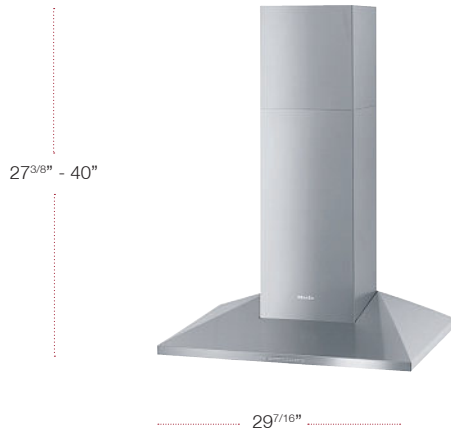

Wall Hood

MODEL	MATERIAL	UMRP/RETAIL
DA398-7 30" Wall Hood	10558810	$2,299 / $2,399

SPECIFICATIONS

Width	29^{7/16} in (748 mm)
Height	4^{3/4} in (120mm)
Overall Height Vented	27^{3/8} - 40 in (695-1015 mm)
Overall Height Recirculation	32^{1/2} - 45^{1/16} in (825-1145 mm)
Depth	20^{1/2}" (520 mm)
Shipping Weight	55.3 lbs (25.1 kg)

FEATURES

- Vented or Recirculating

OPTIONAL ACCESSORIES	MATERIAL	UMRP
Recirculating Kit DUW20	6264790	$109
Charcoal Filter DKF12-900	10363780	$135
Reducing Collar R2000	8560801	See mieleusa.com
Chimney Extension DATK1-760	6847210	$249
Chimney Extension DATK2-1000	6847220	$309

MODEL	MATERIAL	UMRP/RETAIL
DA399-7 36" Wall Hood	10558800	$2,299 / $2,399

SPECIFICATIONS

Width	35^{1/4} in (898 mm)
Height	4^{3/4} in (120 mm)
Overall Height Vented	27^{3/8} - 40 in (695-1015 mm)
Overall Height Recirculation	32^{1/2} - 45^{1/16} in (825-1145 mm)
Depth	20^{1/2} in (520 mm)
Shipping Weight	55.3 lbs (25.1 kg)

FEATURES

- Vented or Recirculating

OPTIONAL ACCESSORIES	MATERIAL	UMRP
Recirculating Kit DUW20	6264790	$109
Charcoal Filter DKF12-900	10363780	$135
Reducing Collar R2000	8560801	See mieleusa.com
Chimney Extension DATK1-760	6847210	$249
Chimney Extension DATK2-1000	6847220	$309