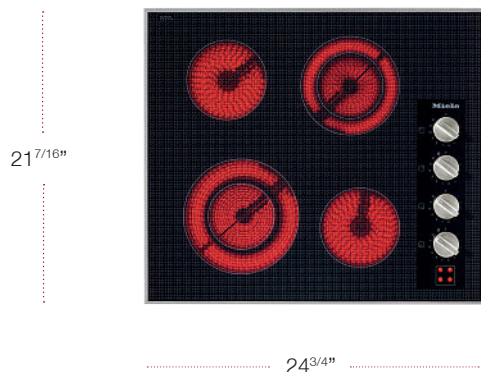

Electric Cooktop

MODEL	MATERIAL	UMRP/RETAIL
KM 5621 240v Electric Cooktop	7821660	$1,799 / $1,899

SPECIFICATIONS

Width	24^{3/4} in (626 mm)
Height	2^{11/16} in (68 mm)
Depth	21^{7/16} in (526 mm)
Shipping Weight	39 lbs (17.7 kg)
Number of Burners	3 (2 variable)
Burner Output in Watts	1100-2150-3100
Burner Output in Watts	700-1800
Burner Output in Watts	1200

FEATURES

- Residual Heat Indicators for Each Zone
- Easy to use Direct Control

OPTIONAL ACCESSORIES	MATERIAL	UMRP
HUB62-22 16" x 10" Casserole Dish	10314280	$229
HUB62-35 16" x 15" Casserole Dish	10314300	$269
HUB5000-XL 17.6" x 15" x 2" Casserole Dish	10314310	$269
Scraper Razor Blade Glass Scraper	1065471	$18
Glass Cooktop Cleaner	10173130	$12.99

MODEL	MATERIAL	UMRP/RETAIL
KM 5621 208v Electric Cooktop	7821670	$1,799 / $1,899

SPECIFICATIONS

Width	24^{3/4} in (626 mm)
Height	2^{11/16} in (68 mm)
Depth	21^{7/16} in (526 mm)
Shipping Weight	39 lbs (17.7 kg)
Number of Burners	3 (2 variable)
Burner Output in Watts	1100-2150-3100
Burner Output in Watts	700-1800
Burner Output in Watts	1200

FEATURES

- Residual Heat Indicators for Each Zone
- Easy to use Direct Control

OPTIONAL ACCESSORIES	MATERIAL	UMRP
HUB62-22 16" x 10" Casserole Dish	10314280	$229
HUB62-35 16" x 15" Casserole Dish	10314300	$269
HUB5000-XL 17.6" x 15" x 2" Casserole Dish	10314310	$269
Razor Blade Glass Scraper	1065471	$18
Glass Cooktop Cleaner	10173130	$12.99