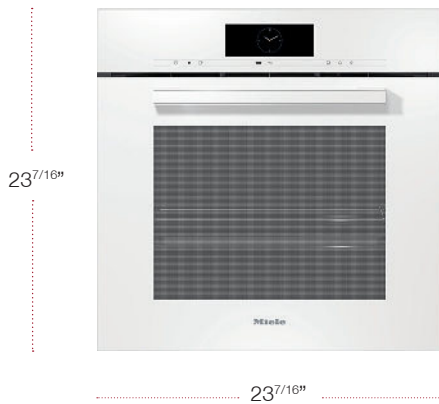

24" Combi-Steam XXL

MODEL	MATERIAL	UMRP/RETAIL
DGC 7860 24" Combi-Steam XXL	11877010	$6,099 / $6,299
DESIGN LINE	FINISH	TYPE
VitroLine	Brilliant white	Non-plumbed

SPECIFICATIONS

Width	23^{7/16} in (595 mm)
Height	23^{7/16} in (596 mm)
Depth	23^{1/4} in (590 mm)
Shipping Weight	140 lbs (63.6 kg)

FEATURES

- M Touch Controls with MotionReact
- Miele@home with Miele Mix & Match
- Wired Food Probe
- Automatic Programs

STANDARD ACCESSORIES	MATERIAL	UMRP
PerfectClean Universal Tray 24" Oven (1)	9519840	$150
PerfectClean FlexiClips (1)	9520660	$185
Wire Rack - Self Clean Ready	9520640	$119
DGGL 12 Perforated Stainless Cooking Pan Large (1)	8249430	$65
DGGL 20 Perforated Stainless Cooking Pan Small (1)	8285410	$49
DGG 20 Solid Cooking Pan (1)	8246340	$49

MODEL	MATERIAL	UMRP/RETAIL
DGC 7860 24" Combi-Steam XXL	11877000	$6,099 / $6,299
DESIGN LINE	FINISH	TYPE
VitroLine	Obsidian black	Non-plumbed

SPECIFICATIONS

Width	23^{7/16} in (595 mm)
Height	23^{7/16} in (596 mm)
Depth	23^{1/4} in (590 mm)
Shipping Weight	140 lbs (63.6 kg)

FEATURES

- M Touch Controls with MotionReact
- Miele@home with Miele Mix & Match
- Wired Food Probe
- Automatic Programs

STANDARD ACCESSORIES	MATERIAL	UMRP
PerfectClean Universal Tray 24" Oven (1)	9519840	$150
PerfectClean FlexiClips (1)	9520660	$185
Wire Rack - Self Clean Ready	9520640	$119
DGGL 12 Perforated Stainless Cooking Pan Large (1)	8249430	$65
DGGL 20 Perforated Stainless Cooking Pan Small (1)	8285410	$49
DGG 20 Solid Cooking Pan (1)	8246340	$49