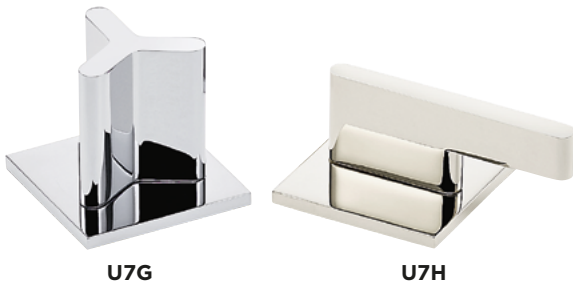

SUMMARY

FAUCETS

U7G	ICON-X METAL	1
U7H	ICON-X METAL WITH LEVER HANDLES	7
U7J	ICON-X METAL INLAY	13
U7K	ICON-X METAL INLAY WITH LEVER HANDLES	19
U7L	ICON-X TITANIUM	25
U7M	ICON-X TITANIUM WITH LEVER HANDLES	31
U7S	ICON-X CARBON GOLD	37
U7T	ICON-X CARBON GOLD WITH LEVER HANDLES	43
ROUGH PARTS		48
ACCESSORIES		50
DOOR KNOBS		52
FINISHES		53

METAL