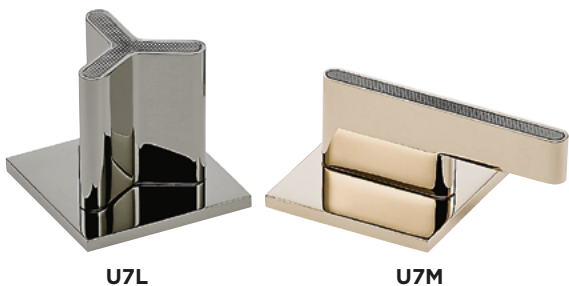

SUMMARY

FAUCETS

U7G	ICON-X METAL	1
U7H	ICON-X METAL WITH LEVER HANDLES	7
U7J	ICON-X METAL INLAY	13
U7K	ICON-X METAL INLAY WITH LEVER HANDLES	19
U7L	ICON-X TITANIUM	25
U7M	ICON-X TITANIUM WITH LEVER HANDLES	31
U7S	ICON-X CARBON GOLD	37
U7T	ICON-X CARBON GOLD WITH LEVER HANDLES	43
ROUGH PARTS		48
ACCESSORIES		50
DOOR KNOBS		52
FINISHES		53

METAL

METAL INLAY

TITANIUM

CARBON GOLD