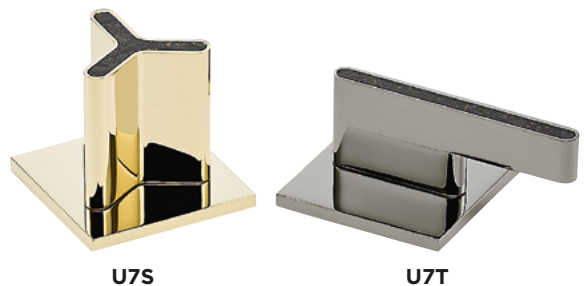

CARBON GOLD