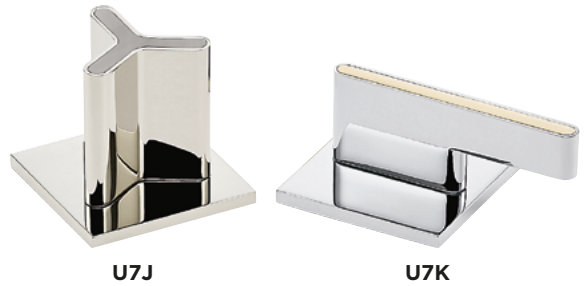

METAL INLAY