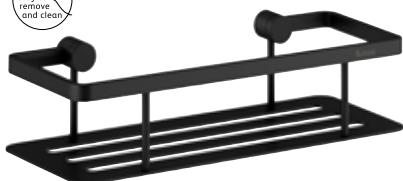

Article No.	Bath Accessories in Solid Brass	Sug. Ret. $ EA

DB3001

**Design Soap Basket, Polished Chrome
Solid Brass Construction**

10" x 4"
Height 2 1/2"
Matte Black

168.00