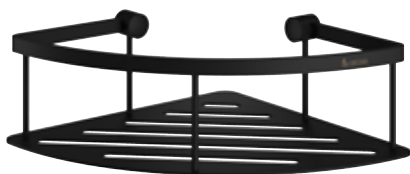

DB2140	Shower Squeegee with Self-adhesive Hook Silicone Blade 9 1/2" x 8 1/2" Black Stainless Steel	75.00
--------	--	-------

DK2165	Shower Squeegee with Self-adhesive Hook Silicone Blade 9 1/2" x 19 1/2" Chromed Stainless Steel/Black grip	141.00
--------	--	--------

Article No.	Bath Accessories in Solid Brass	Sug. Ret. \$ EA
-------------	---------------------------------	-----------------

DB3001

**Design Soap Basket, Polished Chrome
Solid Brass Construction**

10" x 4"
Height 2 1/2"
Matte Black

168.00

DB3031

**Design Corner Soap Basket, Polished Chrome
Solid Brass Construction**

7 7/8" x 7 7/8"
Height 3"
Matte Black

195.00

DB3041

**Shower Basket, Double
Polished Chrome
Solid Brass Construction**

Total Height 30"
Basket size 8 1/8" x 5 1/8"
Height 3"
Matte Black