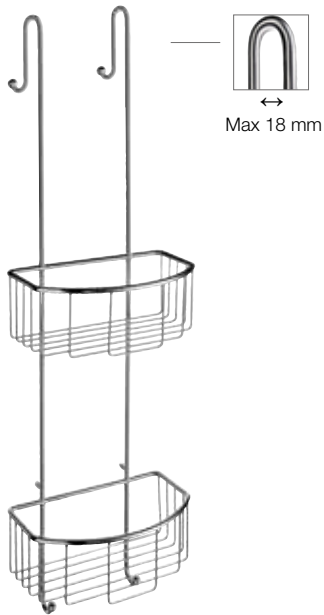

Article No.	Bath Accessories in Solid Brass	Sug. Ret. \$ EA
DK1001	Basic Soap Basket 8 1/2" x 4 3/4" Height 2 1/2" Polished Chrome	75.00
DK1002	Basic Soap Basket 10 1/2" x 4 3/4" Height 4 1/2" Polished Chrome	80.00
DK1005	Basic Soap Basket 5 1/2" x 3 1/4" Height 7/8" Polished Chrome	62.00
DK1021	Basic Corner Soap Basket, Double 6 1/2" x 6 1/2" Height 11 1/2" Polished Chrome	152.00
DK1022	Basic Corner Soap Basket, Double 8 1/4" x 8 1/4" Height 11 1/2" Polished Chrome	188.00
DK1031	Basic Soap Basket, Double 8 1/2" x 4 1/2" Height 12 1/2" Polished Chrome	152.00

Article No.	Bath Accessories in Solid Brass	Sug. Ret. \$ EA
-------------	---------------------------------	-----------------

DK1101	Shower Basket 10" x 4" Height 3" Polished Chrome	126.00
--------	--	--------

DK1106	Shower Basket for Shower Riser Rail Fits rail thickness Fits rail thickness 3/4" - 1" 10" x 4" Height 3" Polished Chrome	167.00
--------	---	--------

DK1111	Shower Basket, Double Basket size 10" x 4" Height of Baskets 3" Total Height 12" Polished Chrome	225.00
--------	---	--------

DK1141	Shower Basket, Double Basket size 10" x 4" Height of Baskets 3" Total Height 12 1/2" Polished Chrome	291.00
--------	---	--------

Article No.	Bath Accessories in Solid Brass	Sug. Ret. \$ EA
-------------	---------------------------------	-----------------