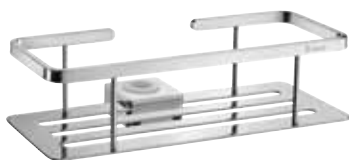

Shower Basket for Shower Riser Rail

Fits rail thickness 3/4", 7/8", 1"
Basket 10" x 4"
Height 2 1/2"

DK3006	Polished Chrome	257.00