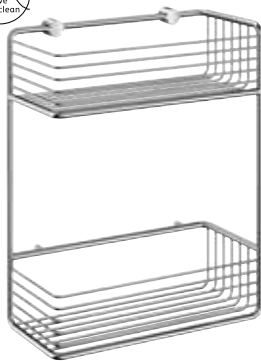

DK1111	Shower Basket, Double Basket size 10" x 4" Height of Baskets 3" Total Height 12" Polished Chrome	225.00