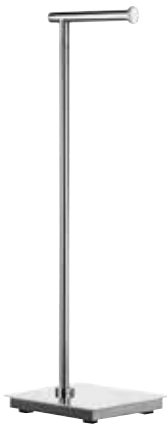

825.00

FK492EP

Shaving/Make-up Mirror with Rechargeable LED
 PMMA Frame
 Wall mounted
 Sensor Activated LED Light
 Rechargeable battery, charge with USB (Battery and USB cord included)
 Magnifies 7 times
 Mirror 7 7/8" x 7 7/8"
 Arm length 15"
 Polished Chrome

907.00

Article No.	Bath Accessories in Stainless Steel	Sug. Ret. \$ EA
-------------	-------------------------------------	-----------------

FK602	Toilet Roll Holder Height 24" Baseplate 7" x 7" Square Free Standing (10 lbs) Stainless Steel Polished	294.00
-------	---	--------