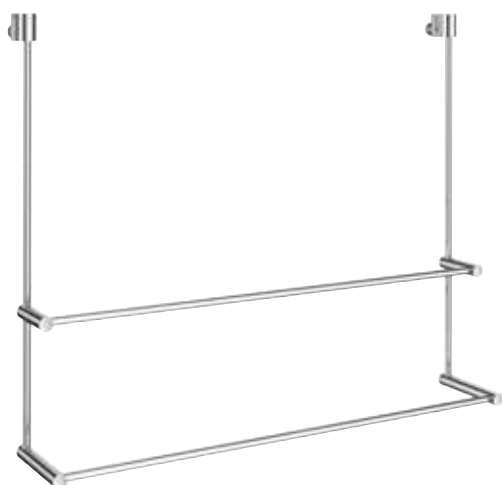

DK3102	No Drill Double Towel Rack for Glass Shower Panel Fits Glass size $\frac{3}{8}$" or less Length 24" Height 19 $\frac{1}{4}$" Depth 2 $\frac{3}{4}$" x 4 $\frac{3}{8}$" Polished Chrome	370.00

DK3111	No Drill Hook for Glass Shower Panel Fits Glass size $\frac{3}{8}$" or less Height 3 $\frac{1}{8}$" Depth 1 $\frac{3}{5}$" Polished Chrome	66.00

DK2100	Soap Baskets Hook, Pair Height 1 $\frac{5}{8}$" Suitable for use with most Smedbo baskets Polished Chrome on Stainless Steel	40.00

DK2111	Hook for Baskets Height 3 $\frac{3}{4}$" For Shower Squeegee, Razor, Towels etc Polished Chrome	61.00