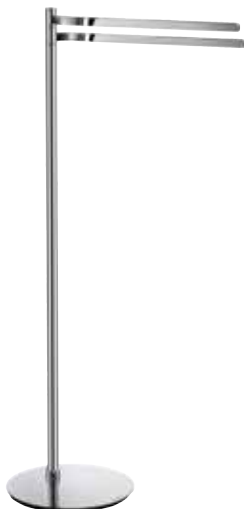

Double Towel Rail. Free Standing		
	Round	
	Height 34 1/4"	
	Base plate diameter 9"	
	Length of Rails 14"	
FK315	Polished Chrome	406.00