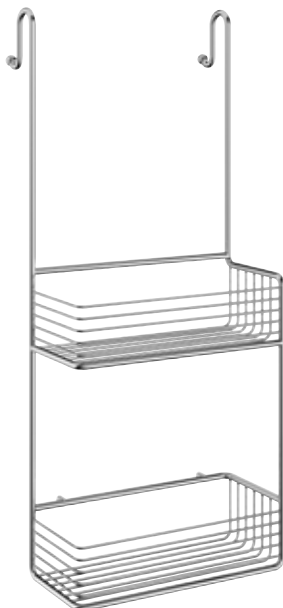

	Article No.	Bath Accessories in Solid Brass	Sug. Ret. \$ EA
	ZK3464	Single Towel Rail Length 24 4/5". cc 23 3/4" Polished Chrome	207.00
	ZK347 <i>P350</i>	Glass Shelf Length 24" Polished Chrome/Frosted Glass <i>Spare Frosted Glass Shelf</i>	191.00 66.00
	ZK356	Double Towel Hook Height 1 3/5" Length 3 1/6" Polished Chrome	91.00
	ZK359	Triple Hook Height 1 3/5" Length 6 1/2" Polished Chrome	115.00
	ZK369 <i>H351</i>	Holder with Glass Soap Dispenser Pumphead of Solid Brass Height 7" Volume 200 ml Wall mounted Polished Chrome/Frosted Glass <i>Spare Frosted Glass Soap Container</i>	161.00 91.00
	ZK370	Soap Dispenser Pumphead of Solid Brass Height 6 1/2" Volume 150 ml Wall mounted Polished Chrome	213.00
	ZK374	Soap Basket 10" x 4" Height 2 3/4" Polished Chrome	213.00

Article No.	Bath Accessories in Solid Brass	Sug. Ret. \$ EA
DK1001	Basic Soap Basket 8 1/2" x 4 3/4" Height 2 1/2" Polished Chrome	75.00
DK1002	Basic Soap Basket 10 1/2" x 4 3/4" Height 4 1/2" Polished Chrome	80.00
DK1005	Basic Soap Basket 5 1/2" x 3 1/4" Height 7/8" Polished Chrome	62.00
DK1021	Basic Corner Soap Basket, Double 6 1/2" x 6 1/2" Height 11 1/2" Polished Chrome	152.00
DK1022	Basic Corner Soap Basket, Double 8 1/4" x 8 1/4" Height 11 1/2" Polished Chrome	188.00
DK1031	Basic Soap Basket, Double 8 1/2" x 4 1/2" Height 12 1/2" Polished Chrome	152.00

Article No.	Bath Accessories in Solid Brass	Sug. Ret. \$ EA
-------------	---------------------------------	-----------------

DK1101	Shower Basket 10" x 4" Height 3" Polished Chrome	126.00
--------	--	--------

DK1106	Shower Basket for Shower Riser Rail Fits rail thickness Fits rail thickness 3/4" - 1" 10" x 4" Height 3" Polished Chrome	167.00
--------	---	--------

DK1111	Shower Basket, Double Basket size 10" x 4" Height of Baskets 3" Total Height 12" Polished Chrome	225.00
--------	---	--------