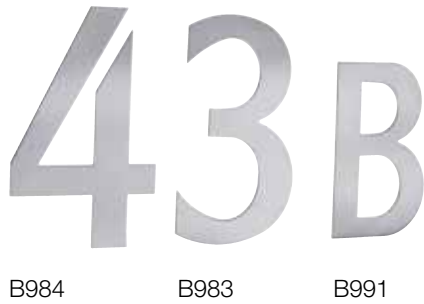

Article No.	Mailbox Number Stainless Steel	Sug. Ret. $ EA

BESLAGSBODEN Numbers and Letters in Stainless Steel.

Brushed Stainless Steel

B980	Number 0	19.00
B981	Number 1	19.00
B982	Number 2	19.00
B983	Number 3	19.00
B984	Number 4	19.00
B985	Number 5	19.00
B986	Number 6	19.00
B987	Number 7	19.00
B988	Number 8	19.00
B989	Number 9	19.00
B990	Letter A	19.00
B991	Letter B	19.00
B992	Letter C	19.00
B993	Letter D	19.00

Black Stainless Steel

BB980	Number 0	19.00
BB981	Number 1	19.00
BB982	Number 2	19.00
BB983	Number 3	19.00
BB984	Number 4	19.00
BB985	Number 5	19.00
BB986	Number 6	19.00
BB987	Number 7	19.00
BB988	Number 8	19.00
BB989	Number 9	19.00
BB990	Letter A	19.00
BB991	Letter B	19.00
BB992	Letter C	19.00

Height of number: 2"
Height of letter: 1 3/4"

0123456789 ABCD