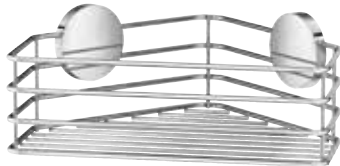

Article No.	BASKETS Stainless Steel	Sug. Ret. $ EA

Shower Basket

Length 10"
Height 3"
Depth 4 3/4"
Holder 2 1/2"

B1200	Polished Chrome on Stainless Steel	57.00
BB1200	Black Stainless Steel	63.00

Single Corner Shower Basket

Length 10"
Height 3"
Depth 8"
Holder 2 1/2"

B1201	Polished Chrome on Stainless Steel	57.00
BB1201	Black Stainless Steel	63.00

Double Shower Basket

Length 10"
Height 12 1/2"
Depth 4 3/4"
Holder 2 1/2"

B1202	Polished Chrome on Stainless Steel	109.00

Double Corner Shower Basket

Length 10"
Height 12 1/2"
Depth 8"
Holder 2 1/2"

B1203	Polished Chrome on Stainless Steel	109.00

Spare Brackets, Pair

Diameter 2 1/2"

B12SP	Polished Chrome on Stainless Steel	36.00
BB12SP	Black Stainless Steel	36.00