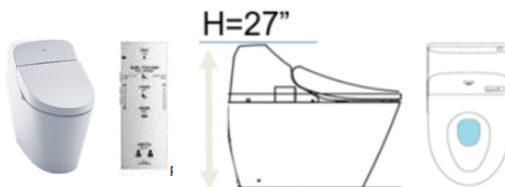

REPLACEMENT		
Item # UPC	List Price	Description
MS922CUMFG#01 739268 39192 5	\$4,066	WASHLET G450 INTEGRATED TOILET 1.0 GPF & 0.8 GPF w/ CEFIONTECT, ADA Compliant, UH, 27-1/4" x 15-3/16" x 21"
<i>Color #12: No Replacement</i>		
CT922CUMFG#01 739268 39189 5	\$1,926	G450 INTEGRATED BOWL UNIT w/ CEFIONTECT, ADA Compliant, Universal Height
<i>Color #12: No Replacement</i>		
SN922M#01 739268 39187 1	\$2,140	WASHLET G450 WASHLET UNIT 1.0 GPF/ 0.8 GPF
<i>Color #12: No Replacement</i>		

### Important Notes

Effective immediately, the G400 has been discontinued. Items are available while supplies last.

Inventory will not be replaced once depleted.

Please consider the attractive replacement item, the WASHLET G450 Integrated Toilet

## Transition Product Notice – **EFFECTIVE IMMEDIATELY**

**WASHLET® G400 INTEGRATED TOILET**  
**MS920CEMFG#XX, CT920CEMFG#XX, SN9220M#12**

#### Features

Flush Volume	1.28/ 0.9 GPF	1.0/ 0.8 GPF
Seat Shape	Elongated	Elongated
Flush System	3D Tornado Flush™	TORNADO FLUSH®
Rimless Design	•	•
Front Cleanse/ Rear Cleanse	•/•	•/•
Auto Open/ Close Lid	•	•
Auto Flush	•	•
Heated Seat	•	•
Dryer/Deodorizer	•	•
Self-cleaning Wand	•	•
Emergency Flush	•	•
Universal Height	•	•
ADA Compatible	•	•
CEFIONTECT®	•	•
Bowl Pre-mist	•	•