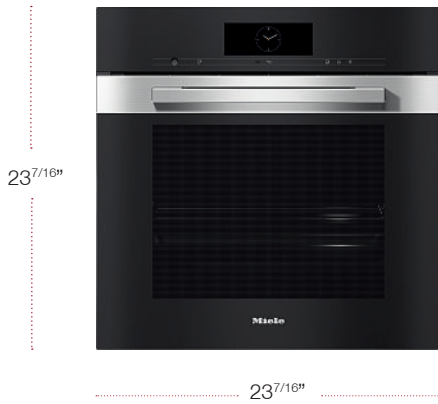

24" Combi-Steam XXL

MODEL	MATERIAL	UMRP/RETAIL

DGC 7865 24" Combi-Steam XXL	11877020	$6,599 / $6,799

DESIGN LINE	TYPE

PureLine	Plumbed

SPECIFICATIONS	

Width	23^{7/16} in (595 mm)
Height	23^{7/16} in (596 mm)
Depth	23^{1/4} in (590 mm)
Shipping Weight	140 lbs (63.6 kg)

FEATURES	

- M Touch Controls with MotionReact
- Miele@home with Miele Mix & Match
- Wired Food Probe
- Automatic Programs

STANDARD ACCESSORIES	MATERIAL	UMRP

PerfectClean Universal Tray 24" Oven (1)	9519840	$150
PerfectClean FlexiClips (1)	9520660	$185
Wire Rack - Self Clean Ready	9520640	$119
DGGL 12 Perforated Stainless Cooking Pan Large (1)	8249430	$65
DGGL 20 Perforated Stainless Cooking Pan Small (1)	8285410	$49
DGG 20 Solid Cooking Pan (1)	8246340	$49

MODEL	MATERIAL	UMRP/RETAIL

DGC 7860 24" Combi-Steam XXL	11876980	$6,099 / $6,299

DESIGN LINE	TYPE

PureLine	Non-plumbed

SPECIFICATIONS	

Width	23^{7/16} in (595 mm)
Height	23^{7/16} in (596 mm)
Depth	23^{1/4} in (590 mm)
Shipping Weight	140 lbs (63.6 kg)

FEATURES	

- M Touch Controls with MotionReact
- Miele@home with Miele Mix & Match
- Wired Food Probe
- Automatic Programs

STANDARD ACCESSORIES	MATERIAL	UMRP

PerfectClean Universal Tray 24" Oven (1)	9519840	$150
PerfectClean FlexiClips (1)	9520660	$185
Wire Rack - Self Clean Ready	9520640	$119
DGGL 12 Perforated Stainless Cooking Pan Large (1)	8249430	$65
DGGL 20 Perforated Stainless Cooking Pan Small (1)	8285410	$49
DGG 20 Solid Cooking Pan (1)	8246340	$49