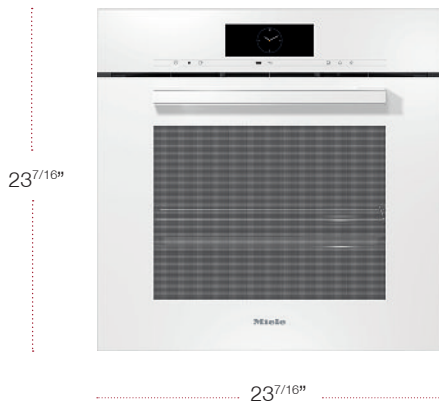

24" Combi-Steam XXL

MODEL	MATERIAL	UMRP/RETAIL
DGC 7860 24" Combi-Steam XXL	11877010	$6,099 / $6,299
DESIGN LINE	FINISH	TYPE
VitroLine	Brilliant white	Non-plumbed

SPECIFICATIONS

Width	23^{7/16} in (595 mm)
Height	23^{7/16} in (596 mm)
Depth	23^{1/4} in (590 mm)
Shipping Weight	140 lbs (63.6 kg)

FEATURES

- M Touch Controls with MotionReact
- Miele@home with Miele Mix & Match
- Wired Food Probe
- Automatic Programs

STANDARD ACCESSORIES	MATERIAL	UMRP
PerfectClean Universal Tray 24" Oven (1)	9519840	$150
PerfectClean FlexiClips (1)	9520660	$185
Wire Rack - Self Clean Ready	9520640	$119
DGGL 12 Perforated Stainless Cooking Pan Large (1)	8249430	$65
DGGL 20 Perforated Stainless Cooking Pan Small (1)	8285410	$49
DGG 20 Solid Cooking Pan (1)	8246340	$49

MODEL	MATERIAL	UMRP/RETAIL
DGC 7860 24" Combi-Steam XXL	11877000	$6,099 / $6,299
DESIGN LINE	FINISH	TYPE
VitroLine	Obsidian black	Non-plumbed

SPECIFICATIONS

Width	23^{7/16} in (595 mm)
Height	23^{7/16} in (596 mm)
Depth	23^{1/4} in (590 mm)
Shipping Weight	140 lbs (63.6 kg)

FEATURES

- M Touch Controls with MotionReact
- Miele@home with Miele Mix & Match
- Wired Food Probe
- Automatic Programs

STANDARD ACCESSORIES	MATERIAL	UMRP
PerfectClean Universal Tray 24" Oven (1)	9519840	$150
PerfectClean FlexiClips (1)	9520660	$185
Wire Rack - Self Clean Ready	9520640	$119
DGGL 12 Perforated Stainless Cooking Pan Large (1)	8249430	$65
DGGL 20 Perforated Stainless Cooking Pan Small (1)	8285410	$49
DGG 20 Solid Cooking Pan (1)	8246340	$49