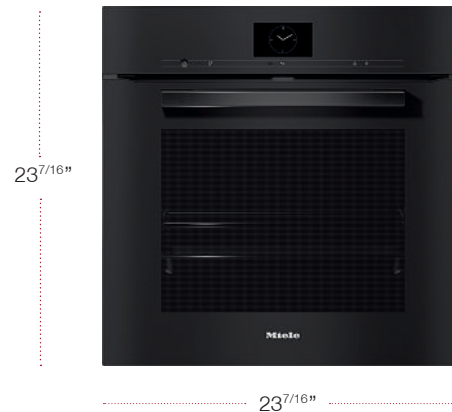

MODEL	MATERIAL	UMRP/RETAIL
H 7660 BP 24" Convection Oven	11804860	$4,299 / $4,499

DESIGN LINE	FINISH
VitroLine	Obsidian black

SPECIFICATIONS	
Width	23^{7/16} in (595 mm)
Height	23^{7/16} in (596 mm)
Depth	21^{1/2} in (546 mm)
Shipping Weight	119 lbs (54 kg)

FEATURES
- M Touch S Controls with MotionReact   - Moisture Plus   - TasteControl   - Miele@home   - Wired Food Probe   - Automatic Programs

STANDARD ACCESSORIES	MATERIAL	UMRP
PerfectClean FlexiClips (1)	9520660	$185
Wire Rack - Self Clean Ready (2)	9520640	$119
PerfectClean Universal Tray 24" Oven (1)	9519840	$150
PerfectClean Grill Insert 24" Oven (1)	9520630	$125

OPTIONAL ACCESSORIES	MATERIAL	UMRP
Round Baking Tray	9520720	$65
Round Baking Tray w/ Logo	9520730	$75
Perforated Round Baking Tray	10116800	$69
Wooden Cutting Board	9120970	$139
PerfectClean Perforated Baking Tray	9520620	$110
PerfectClean Baking Tray	9519820	$105
PerfectClean Grill Insert 24" Oven	9520630	$125
Shelf Trim for 24" - Black	5165170	$59
Shelf Trim for 24" - Stainless	7114780	$59
Trim Kit: Obsidian black	11515800	$429