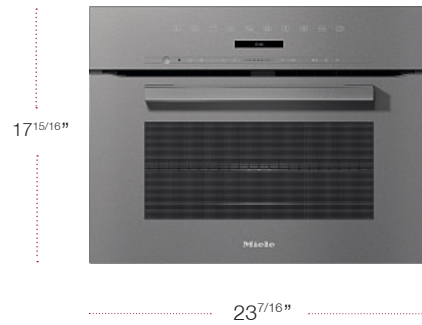

FEATURES

- Miele@home
- DirectSensor Controls

STANDARD ACCESSORIES	MATERIAL	UMRP
HGS100 Glass Bowl (1)	10141820	N/A
Wire Rack - Self Clean Ready (1)	9520640	\$119

OPTIONAL ACCESSORIES	MATERIAL	UMRP
Round Baking Tray	9520720	\$65
Round Baking Tray w/ Logo	9520730	\$75
Perforated Round Baking Tray	10116800	\$69
Wooden Cutting Board	9120970	\$139
PerfectClean Universal Tray 24" Oven	9519840	\$150
PerfectClean Perforated Baking Tray	9520620	\$110
PerfectClean Baking Tray	9519820	\$105
PerfectClean Grill Insert 24" Oven	9520630	\$125
Shelf Trim for 24" - Black	5165170	\$59
Shelf Trim for 24" - Stainless	7114780	\$59
Trim Kit: PureLine	11410740	\$429

NOTE: Metal trays not for use in microwave modes

24" Speed Oven

MODEL	MATERIAL	UMRP/RETAIL
H 7240 BM 24" Speed Oven	11804480	\$2,799 / \$2,999
DESIGN LINE	FINISH	
PureLine	Brilliant white	
SPECIFICATIONS		
Width	23 ^{7/16} in (595 mm)	
Height	17 ^{15/16} in (455.5 mm)	
Depth	21 ^{5/8} in (549 mm)	
Shipping Weight	101 lbs (46 kg)	