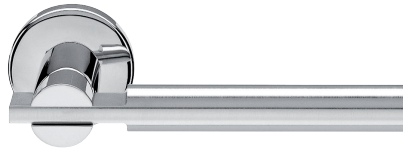

Lever design	Finish	List price	Special NET price
H329 RP PGE	26/26D	$538.00	$185.90
H329 RP PCY	26/26D	$564.00	$194.90
H329 RP DUMMY	26/26D	$259.00	$89.90
H329 RQ PGE	26/26D	$650.00	$224.90
H329 RQ PCY	26/26D	$667.00	$230.90
H329 RQ DUMMY	26/26D	$326.00	$112.90