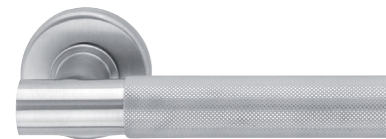

Lever design	Finish	List price	Special NET price
H5015 RPS PGE	32D	$854.00	$295.90
H5015 RPS PCY	32D	$866.00	$299.90
H5015 RPS DUMMY	32D	$414.00	$142.90
H5015 RQS PGE	32D	$964.00	$333.90
H5015 RQS PCY	32D	$976.00	$337.90
H5015 RQS DUMMY	32D	$469.00	$161.90

Notes: RP = Round rosette; RQ = Square rosette. Finishes: 15 = Satin Nickel; 26 = Polished Chrome; 26D = Satin Chrome; 32D = Satin Stainless Steel; 26/26D = Two tone finish

Terms and conditions: The promotion is valid on all the PRESTO ORDERS received from February 1st until March 31st, 2022. Orders must mention the word PRESTO to be eligible for the special net prices. Send every new order to: sales@vallivalli-us.com. For questions email: rosalynm@vallivalli-us.com