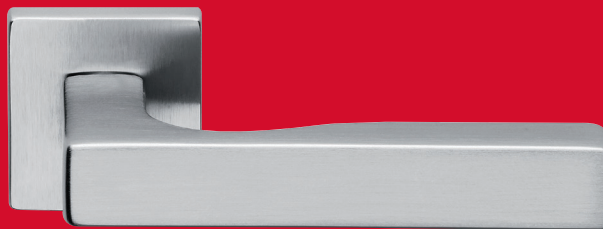

February and March promotion!

Propose any of the **PRESTO** levers in the selected designs and finishes below to have access to amazing promotional prices for your **PRESTO** orders.

PRESTO is Valli&Valli's program of levers that are continuously in stock.