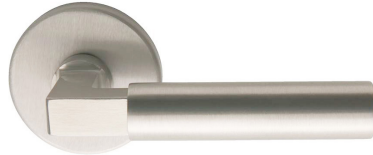

Lever design	Finish	List price	Special NET price
H1748 RP PGE	26 or 26D	$513.00	$177.90
H1748 RP PCY	26 or 26D	$536.00	$185.90
H1748 RP DUMMY	26 or 26D	$266.00	$91.90
H1748 RQ PGE	26 or 26D	$618.00	$213.90
H1748 RQ PCY	26 or 26D	$653.00	$225.90
H1748 RQ DUMMY	26 or 26D	$327.00	$112.90