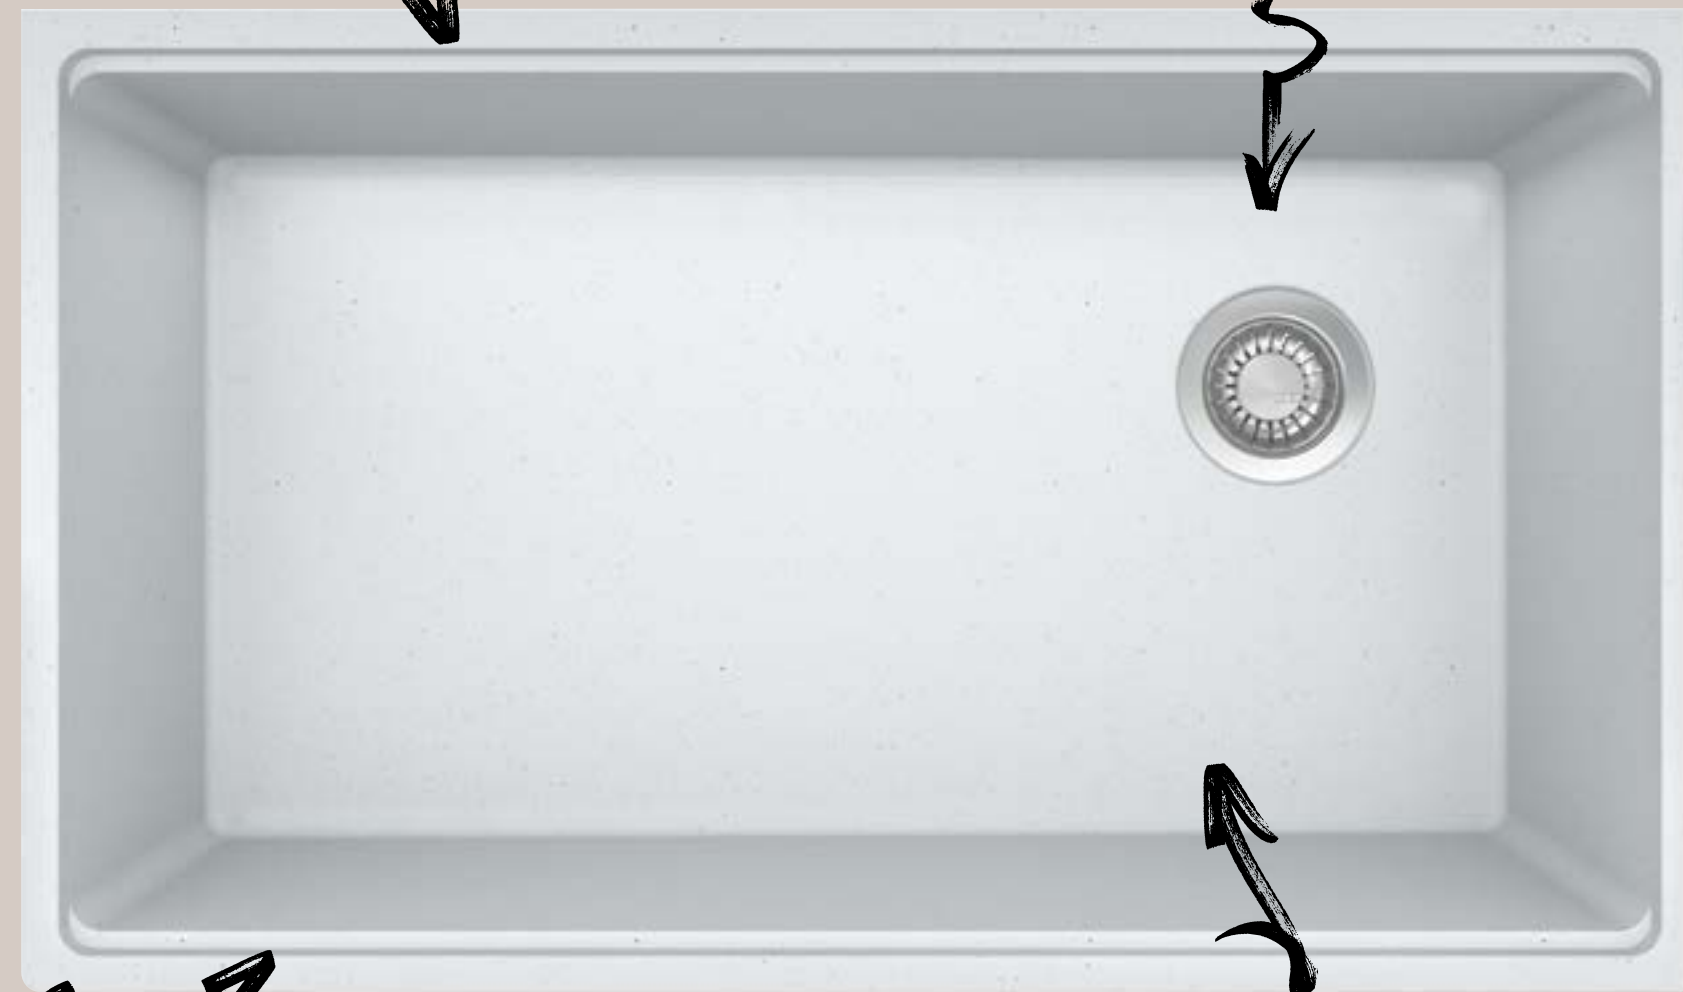

Laundry rooms are the hub of household chores, but that does not mean they have to be void of style. The Maris spacious and hardworking utility sink offers a convenient place for hand washing clothes, treating stains, cleaning up after craft projects or washing pets.

Whether you prefer a topmount or undermount installation, Maris offers versatility to suit your style.

Tighter corner radius and rear offset drain maximizes bowl space and creates more room for everyday tasks.