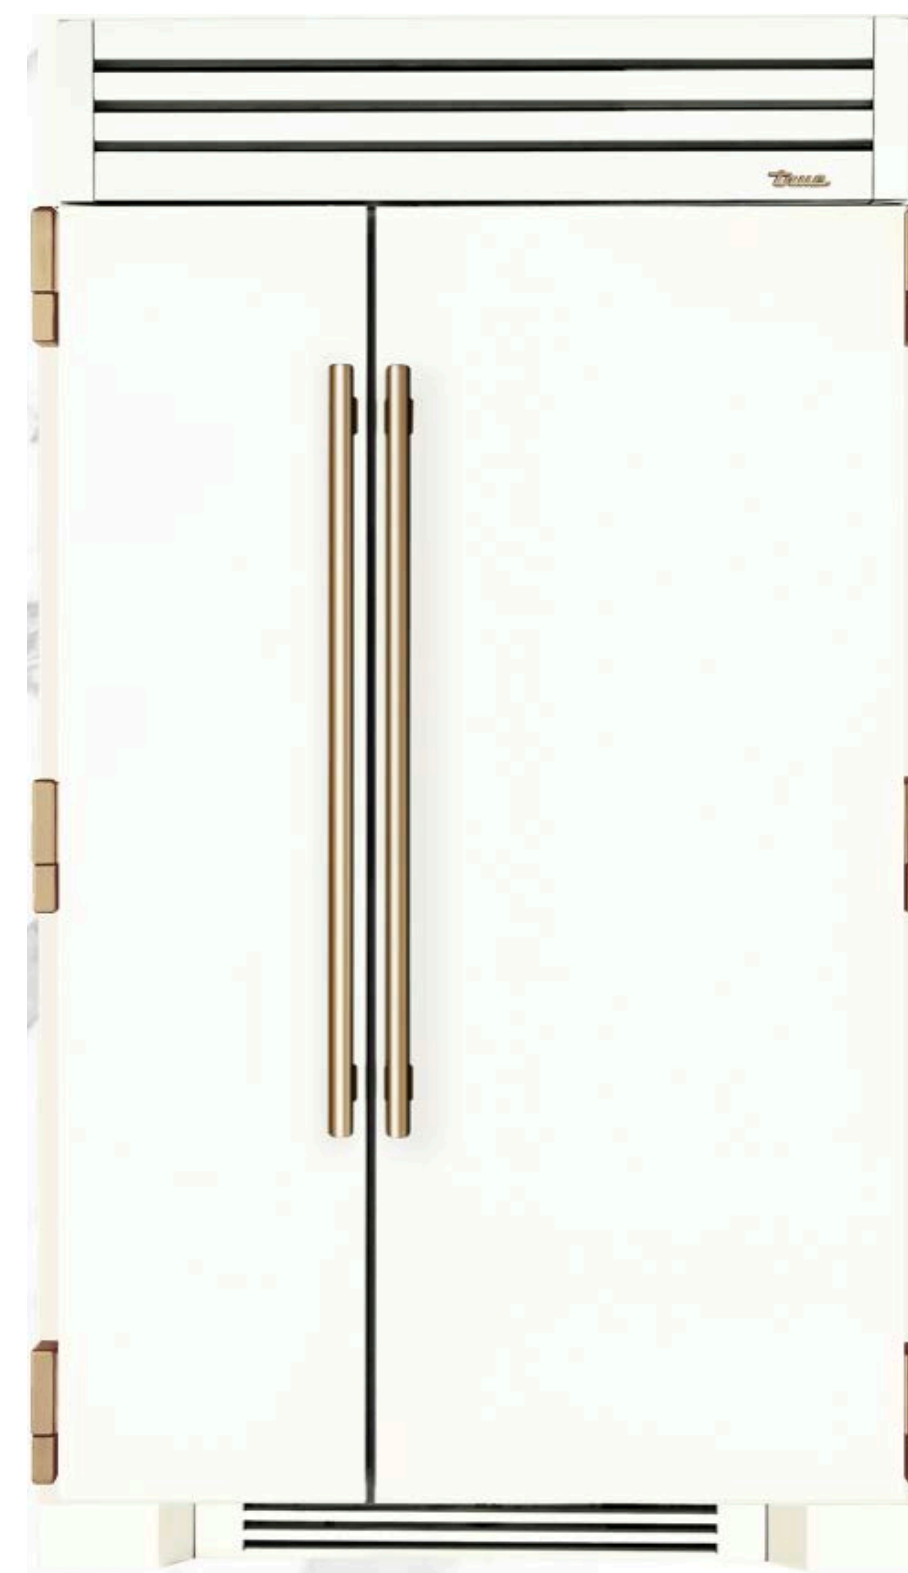

MATTE WHITE COLOR GUIDE

A frosted touch of flawless white — the True Residential Matte White finish is crisp and immaculate in its simplicity. Pairing well with any kitchen whether all white, or full of color — this up-to-the-minute hue is always invigorating. Matte White is clean, refreshing, uncomplicated.

FINISH NAME	COLOR CODE	GLOSS	RAL #
MATTE WHITE	030	20	similar to #9016

+ GOLD

+ CHROME

+ BRASS

+ COPPER

+ PEWTER