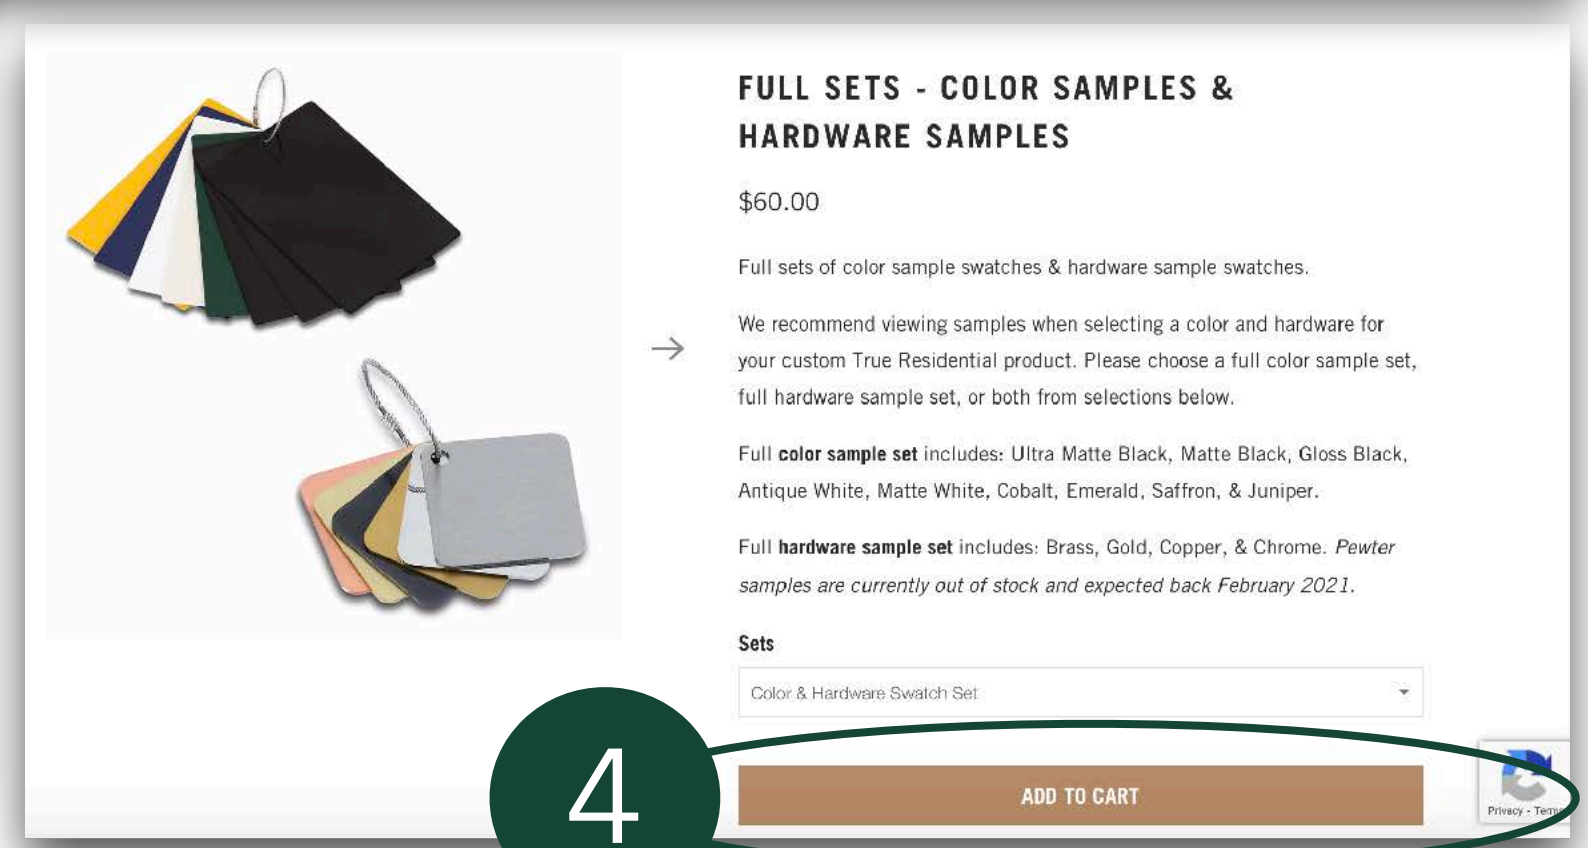

1 Click 'STORE' on top navigation menu

2 Hover over 'SHOP' dropdown - click 'COLOR AND HARDWARE SAMPLES'

3 Choose among full sample sets + individual color / hardware swatches

4 Add to cart!