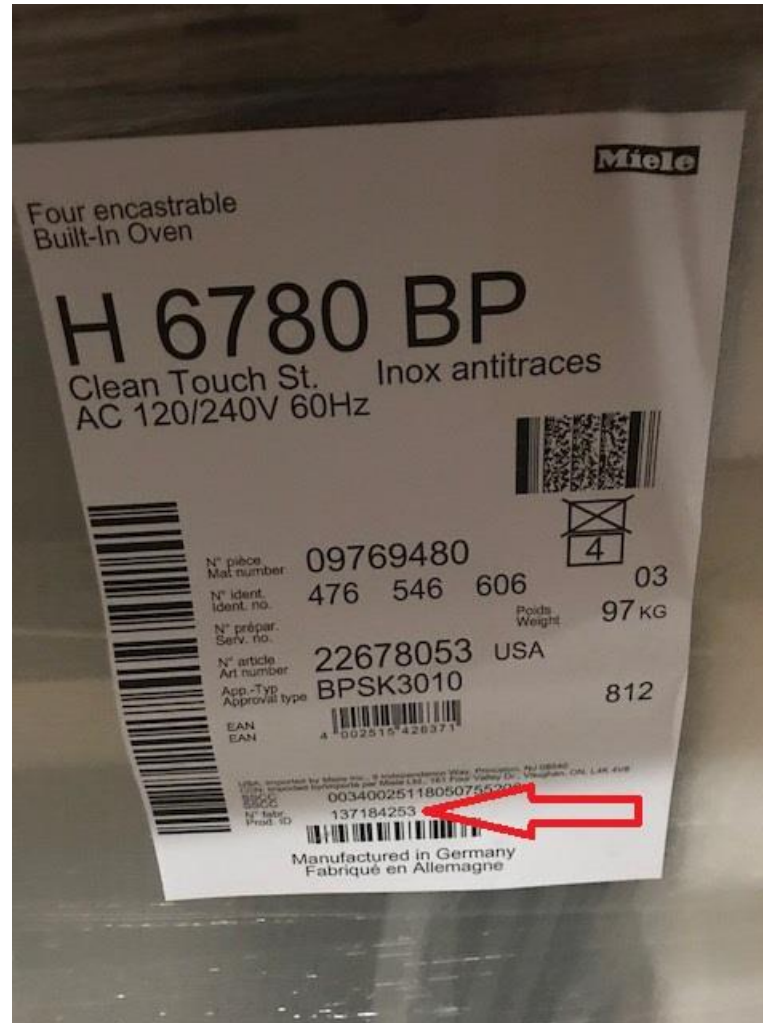

Fabriqué en Allemagne
Manufactured in Germany

Miele

Lave-vaisselle
Dishwasher

G 6665 SCVi

Futura Crystal

Stainless Steel Inox
120V~ 60Hz

N° pièce
Mat number 10410120

N° ident.
Ident. no. 01

SSCC
00340025112204801

N°Fabr.
Prod. ID 104193545

Manufactured in Germany
Fabriqué en Allemagne

Refrigeration/Freezer/Wine

Location of Product Tag

Serial Number

Refrigeration

Convection Ovens – Double Oven

Double Oven Tag Location

Double Oven Serial Number

Convection Ovens – Single Oven

Single Oven Tag Location

Single Oven Serial Number

Convection Ovens – Single Oven

Microwave

Microwave Tag Location

Microwave Serial Number

Speed Oven

- In the event that power is not available to the appliance; the speed oven is most easily identified from the exterior by the presence of a “Minute +” and “Popcorn” button.