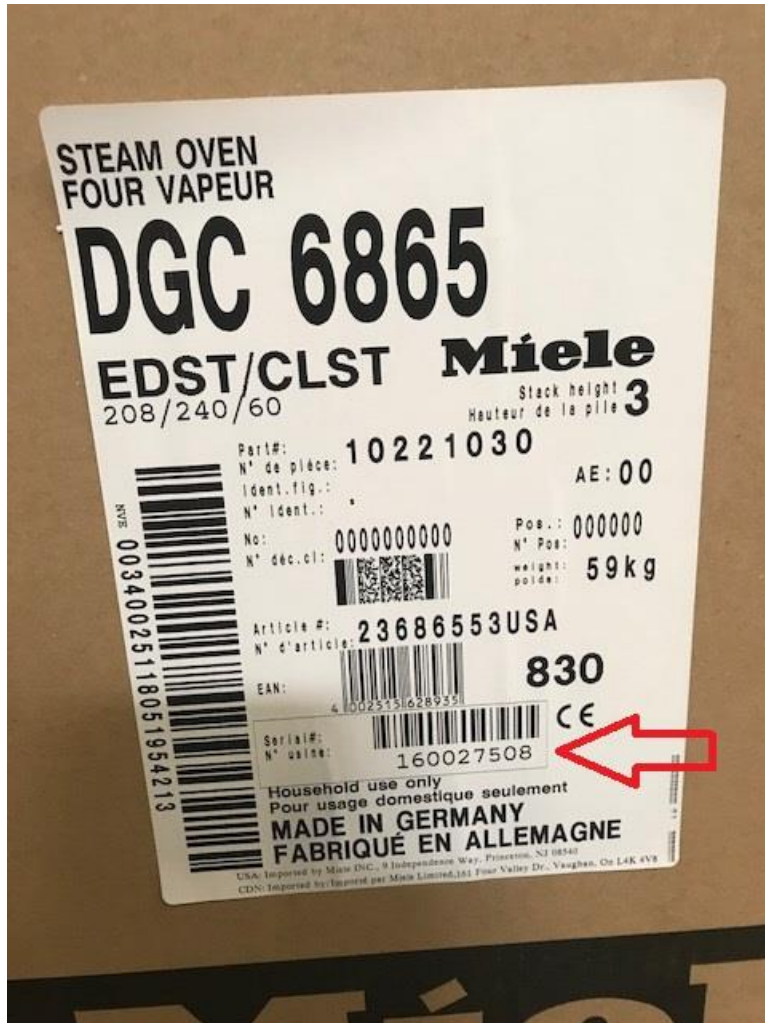

Combi-Steam Oven