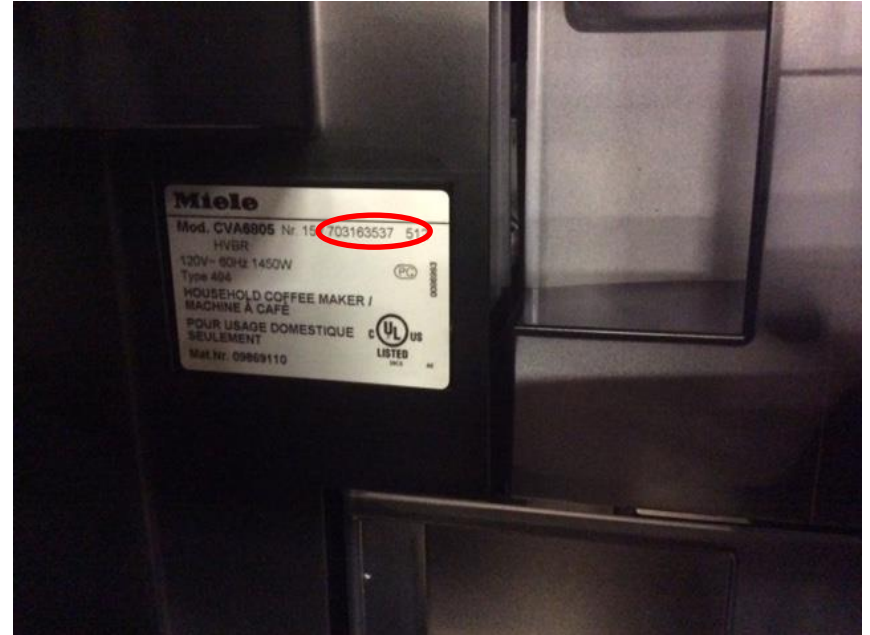

Microwave Serial Number

Speed Oven

- In the event that power is not available to the appliance; the speed oven is most easily identified from the exterior by the presence of a “Minute +” and “Popcorn” button.

Speed Oven Cont.

Speed Oven Tag Location

Speed Oven Serial Number

Combi-Steam Oven

- In the event that power is not available to the appliance; the speed oven is most easily identified from the exterior by the presence of a “Lift Panel” button. Without a power supply, the serial number will need to be located on the original shipping packaging.

Combi-Steam Cont.

Combi-Steam Tag Location

Combi-Steam Serial Number

Combi-Steam Oven

Coffee System

Coffee System

Coffee Tag Location

Coffee Serial Number

Coffee System

BUILT-IN-COFFEE-SYSTEM
MACHINE À CAFÉ
CVA6405
EDST / CLST
120V~ 60Hz
HOUSEHOLD USE ONLY
POUR USAGE DOMESTIQUE SEULEMENT

Miele

N° pièce
Part. number **09676910**

N° ident.
ident. no. **487 533 609 04**