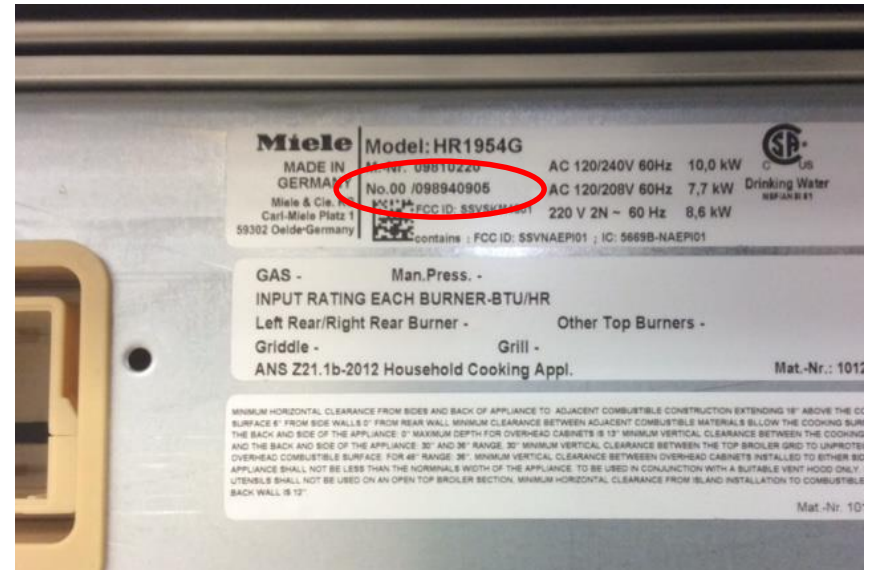

SSCC
00340025112204801

N°Fabr.
Prod. ID 104193545

Manufactured in Germany
Fabriqué en Allemagne

Refrigeration/Freezer/Wine

Location of Product Tag

Serial Number

Refrigeration

Convection Ovens – Double Oven

Speed Oven Cont.

Speed Oven Tag Location

Speed Oven Serial Number

Combi-Steam Oven

- In the event that power is not available to the appliance; the speed oven is most easily identified from the exterior by the presence of a “Lift Panel” button. Without a power supply, the serial number will need to be located on the original shipping packaging.

SSCC **00340025146032515498**

N° fabr.
Prod. ID **703252963**

0003028

MADE IN SWITZERLAND / FABRIQUÉ EN SUISSE

Ranges

- The product tag on all Pro-Ranges can be found by removing the magnetically attached toe-kick.

Ranges Cont.

Range Tag Location

Range Serial Number

Ranges

Miele

Cuisinière
Range

HR 1956 DFGD
Clean Touch St. Inox antitraces
AC 120/240V 60Hz

N° pièce
Mat number 09810260