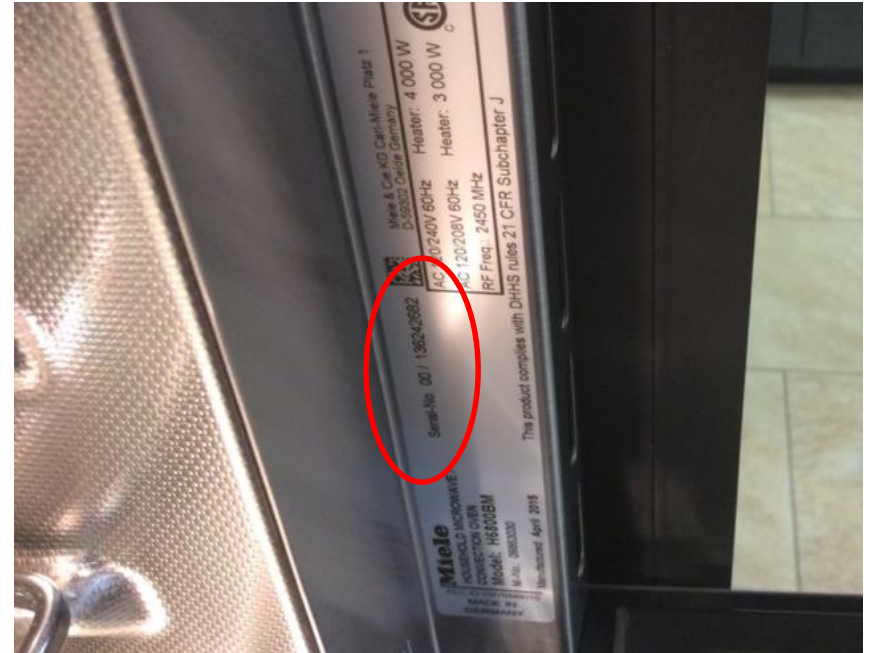

Double Oven Tag Location

Double Oven Serial Number

Convection Ovens – Single Oven

Single Oven Tag Location

Single Oven Serial Number

Convection Ovens – Single Oven

Microwave

Microwave Tag Location

Microwave Serial Number

Speed Oven

- In the event that power is not available to the appliance; the speed oven is most easily identified from the exterior by the presence of a “Minute +” and “Popcorn” button.

Speed Oven Cont.

Speed Oven Tag Location

Speed Oven Serial Number

Combi-Steam Oven

- In the event that power is not available to the appliance; the speed oven is most easily identified from the exterior by the presence of a “Lift Panel” button. Without a power supply, the serial number will need to be located on the original shipping packaging.