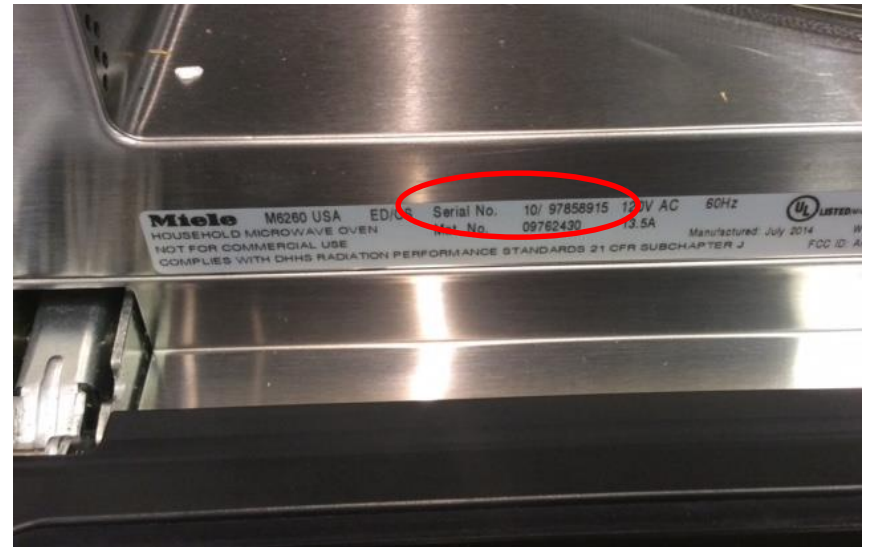

Fabriqué en Allemagne
Manufactured in Germany

Miele

Lave-vaisselle
Dishwasher

G 6665 SCVi

Futura Crystal

Stainless Steel Inox
120V~ 60Hz

N° pièce
Mat number 10410120

N° ident.
Ident. no. 01

SSCC
00340025112204801

N°Fabr.
Prod. ID 104193545

Manufactured in Germany
Fabriqué en Allemagne

Refrigeration/Freezer/Wine

Location of Product Tag

Serial Number

Refrigeration

Convection Ovens – Double Oven

Double Oven Tag Location

Double Oven Serial Number

Convection Ovens – Single Oven

Single Oven Tag Location

Single Oven Serial Number

Convection Ovens – Single Oven

Microwave

Microwave Tag Location

Microwave Serial Number

Speed Oven

- In the event that power is not available to the appliance; the speed oven is most easily identified from the exterior by the presence of a “Minute +” and “Popcorn” button.