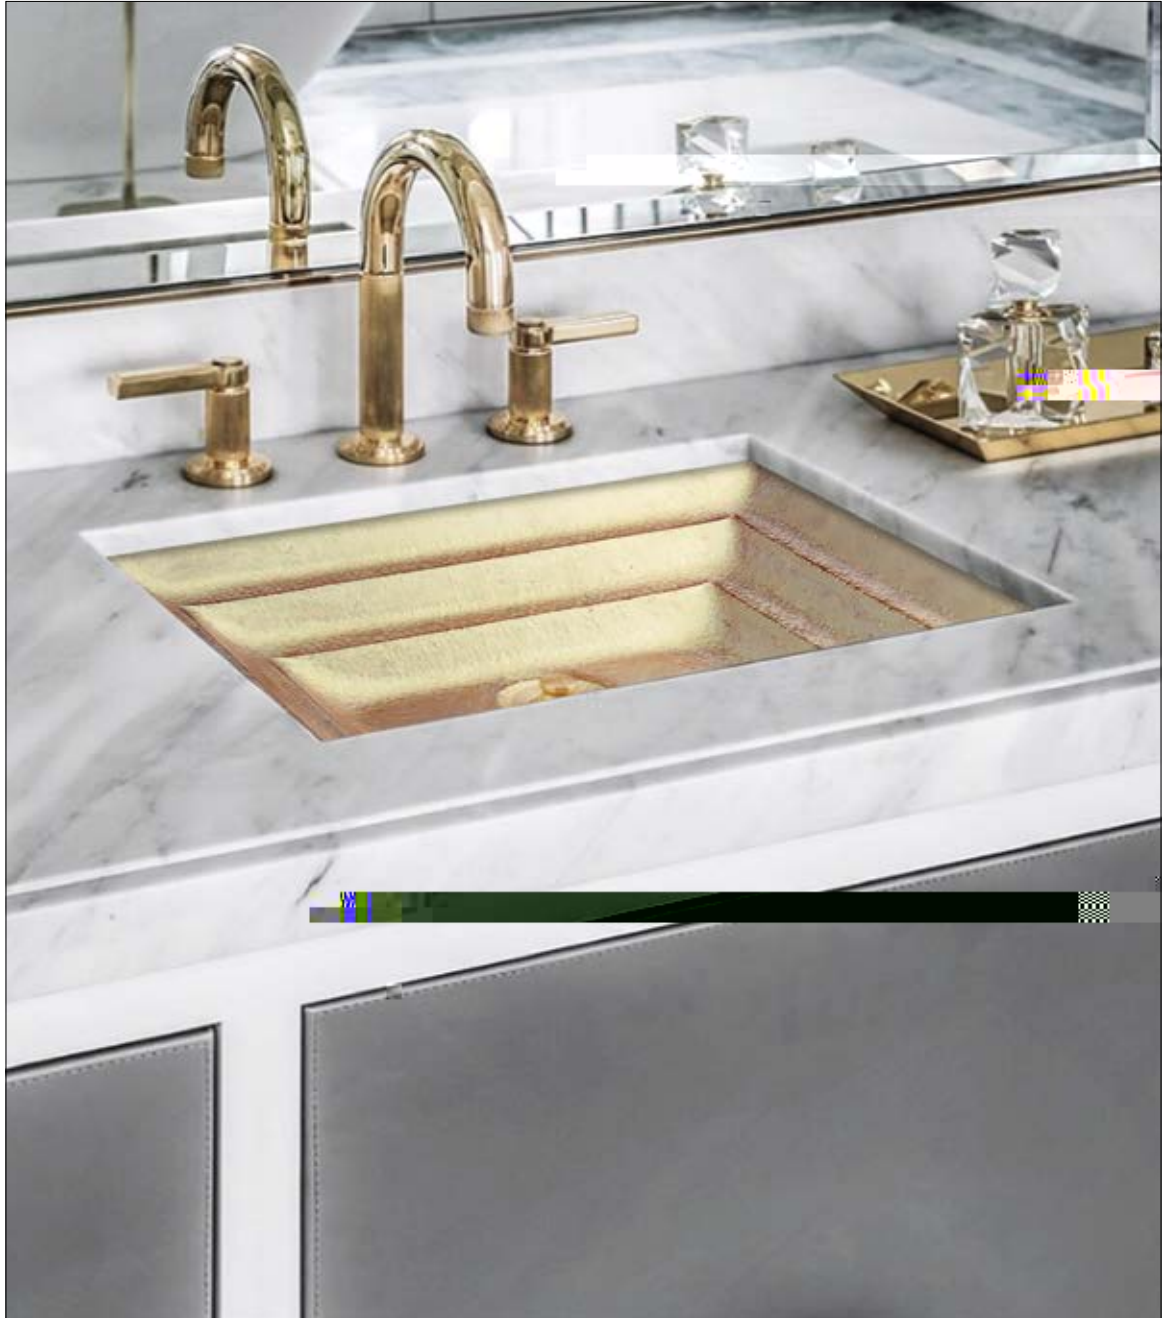

PRICE LIST

ITEM NUMBER / FINISH	PRICE	DESCRIPTION	CATALOG PAGE
 AC01DI G <i>gray</i> AC01DI BLK <i>black</i>	\$690 \$690	CONCRETE Henry - Drop-In 21" x 15" x 5.75" OD, 18" x 12" ID 1.5" drain opening ORDER GRATE AS SEPARATE LINE ITEM	Lavatory 122-123
AC01UM G <i>gray</i> AC01UM BLK <i>black</i>	\$640 \$640	CONCRETE Henry - Undermount 21" x 15" x 5.75" OD, 18" x 12" ID 1.5" drain opening ORDER GRATE AS SEPARATE LINE ITEM	Lavatory 124-125
 GC001 SS <i>satin stainless steel</i> GC001 PS <i>polished stainless steel</i> GC001 UB <i>satin unlacquered brass</i> GC001 PB <i>polished unlacquered brass</i> GC001 BCS <i>satin black</i>	\$340 \$340 \$460 \$460 \$460	Square Bars Decorative Grate for AC01 16.25" x 3.25" x .25" NOT SOLD SEPARATELY, MUST BE PURCHASED WITH SINK	Lavatory 122-123 Lavatory 124-125
 GC002 SS <i>satin stainless steel</i> GC002 PS <i>polished stainless steel</i> GC002 UB <i>satin unlacquered brass</i> GC002 PB <i>polished unlacquered brass</i> GC002 BCS <i>satin black</i>	\$340 \$340 \$460 \$460 \$460	Spoke Decorative Grate for AC01 16.25" x 3.25" x .25" NOT SOLD SEPARATELY, MUST BE PURCHASED WITH SINK	Lavatory 122-123 Lavatory 124-125
 AC02 G <i>gray</i> AC02 BLK <i>black</i>	\$690 \$690	CONCRETE Lily - Semi-Recessed Vessel 2.75" Above Counter 19.625" x 15" x 4" OD, 19.125" x 14.5" ID 1.5" drain opening	Lavatory 126-127
 AC03 G <i>gray</i> AC03 BLK <i>black</i>	\$690 \$690	CONCRETE Phoebe - Vessel 18.625" x 13.125" x 4.75" OD, 17.625" x 12.125" ID 1.5" drain opening	Lavatory 128-129
 AC04 G <i>gray</i> AC04 BLK <i>black</i>	\$690 \$690	CONCRETE Ruby - Semi-Recessed Vessel 2.75" Above Counter 17" Diameter x 5.5" OD, 16.5" Diameter ID 1.5" drain opening	Lavatory 130-131
 AC05DI G <i>gray</i> AC05DI BLK <i>black</i>	\$670 \$670	CONCRETE Oliver - Drop-In 20.25" x 14.25" x 6.25" OD, 18" x 12" ID 1.5" drain opening ORDER GRATE AS SEPARATE LINE ITEM	Lavatory 132-133
 AC05UM G <i>gray</i> AC05UM BLK <i>black</i>	\$620 \$620	CONCRETE Oliver - Undermount 20.25" x 14.25" x 6.25" OD, 18" x 12" ID 1.5" drain opening ORDER GRATE AS SEPARATE LINE ITEM	Lavatory 134-135
 GM001 SS <i>satin stainless steel</i> GM001 PS <i>polished stainless steel</i> GM001 UB <i>satin unlacquered brass</i> GM001 PB <i>polished unlacquered brass</i> GM001 BCS <i>satin black</i>	\$190 \$190 \$280 \$280 \$280	Filigree Decorative Grate for AC05 7.5" x 3.5" x .25" NOT SOLD SEPARATELY, MUST BE PURCHASED WITH SINK	Lavatory 132-133 Lavatory 134-135