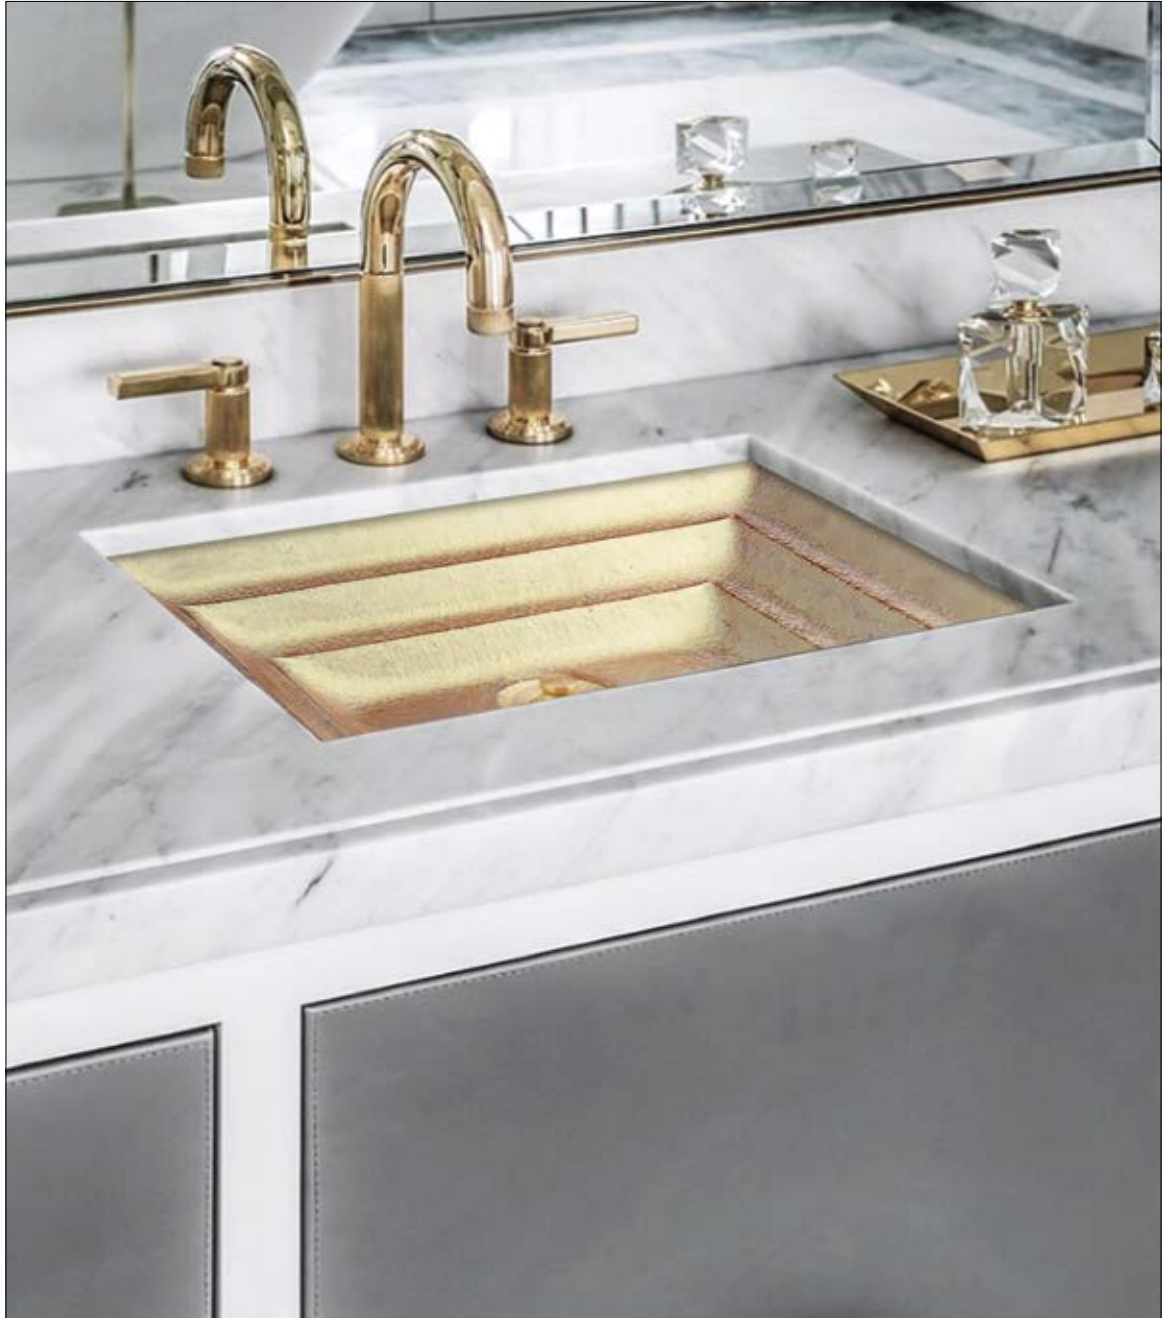

PRICE LIST

linkasink

ITEM NUMBER / FINISH	PRICE	DESCRIPTION	CATALOG PAGE
 AC01DI G <i>gray</i> AC01DI BLK <i>black</i>	\$690 \$690	CONCRETE Henry - Drop-In 21" x 15" x 5.75" OD, 18" x 12" ID 1.5" drain opening ORDER GRATE AS SEPARATE LINE ITEM	Lavatory 122-123
 AC01UM G <i>gray</i> AC01UM BLK <i>black</i>	\$640 \$640	CONCRETE Henry - Undermount 21" x 15" x 5.75" OD, 18" x 12" ID 1.5" drain opening ORDER GRATE AS SEPARATE LINE ITEM	Lavatory 124-125
 GC001 SS <i>satin stainless steel</i> GC001 PS <i>polished stainless steel</i> GC001 UB <i>satin unlacquered brass</i> GC001 PB <i>polished unlacquered brass</i> GC001 BCS <i>satin black</i>	\$340 \$340 \$460 \$460 \$460	Square Bars Decorative Grate for AC01 16.25" x 3.25" x .25" NOT SOLD SEPARATELY, MUST BE PURCHASED WITH SINK	Lavatory 122-123 Lavatory 124-125
 GC002 SS <i>satin stainless steel</i> GC002 PS <i>polished stainless steel</i> GC002 UB <i>satin unlacquered brass</i> GC002 PB <i>polished unlacquered brass</i> GC002 BCS <i>satin black</i>	\$340 \$340 \$460 \$460 \$460	Spoke Decorative Grate for AC01 16.25" x 3.25" x .25" NOT SOLD SEPARATELY, MUST BE PURCHASED WITH SINK	Lavatory 122-123 Lavatory 124-125
 AC02 G <i>gray</i> AC02 BLK <i>black</i>	\$690 \$690	CONCRETE Lily - Semi-Recessed Vessel 2.75" Above Counter 19.625" x 15" x 4" OD, 19.125" x 14.5" ID 1.5" drain opening	Lavatory 126-127
 AC03 G <i>gray</i> AC03 BLK <i>black</i>	\$690 \$690	CONCRETE Phoebe - Vessel 18.625" x 13.125" x 4.75" OD, 17.625" x 12.125" ID 1.5" drain opening	Lavatory 128-129
 AC04 G <i>gray</i> AC04 BLK <i>black</i>	\$690 \$690	CONCRETE Ruby - Semi-Recessed Vessel 2.75" Above Counter 17" Diameter x 5.5" OD, 16.5" Diameter ID 1.5" drain opening	Lavatory 130-131
 AC05DI G <i>gray</i> AC05DI BLK <i>black</i>	\$670 \$670	CONCRETE Oliver - Drop-In 20.25" x 14.25" x 6.25" OD, 18" x 12" ID 1.5" drain opening ORDER GRATE AS SEPARATE LINE ITEM	Lavatory 132-133
 AC05UM G <i>gray</i> AC05UM BLK <i>black</i>	\$620 \$620	CONCRETE Oliver - Undermount 20.25" x 14.25" x 6.25" OD, 18" x 12" ID 1.5" drain opening ORDER GRATE AS SEPARATE LINE ITEM	Lavatory 134-135
 GM001 SS <i>satin stainless steel</i> GM001 PS <i>polished stainless steel</i> GM001 UB <i>satin unlacquered brass</i> GM001 PB <i>polished unlacquered brass</i> GM001 BCS <i>satin black</i>	\$190 \$190 \$280 \$280 \$280	Filigree Decorative Grate for AC05 7.5" x 3.5" x .25" NOT SOLD SEPARATELY, MUST BE PURCHASED WITH SINK	Lavatory 132-133 Lavatory 134-135