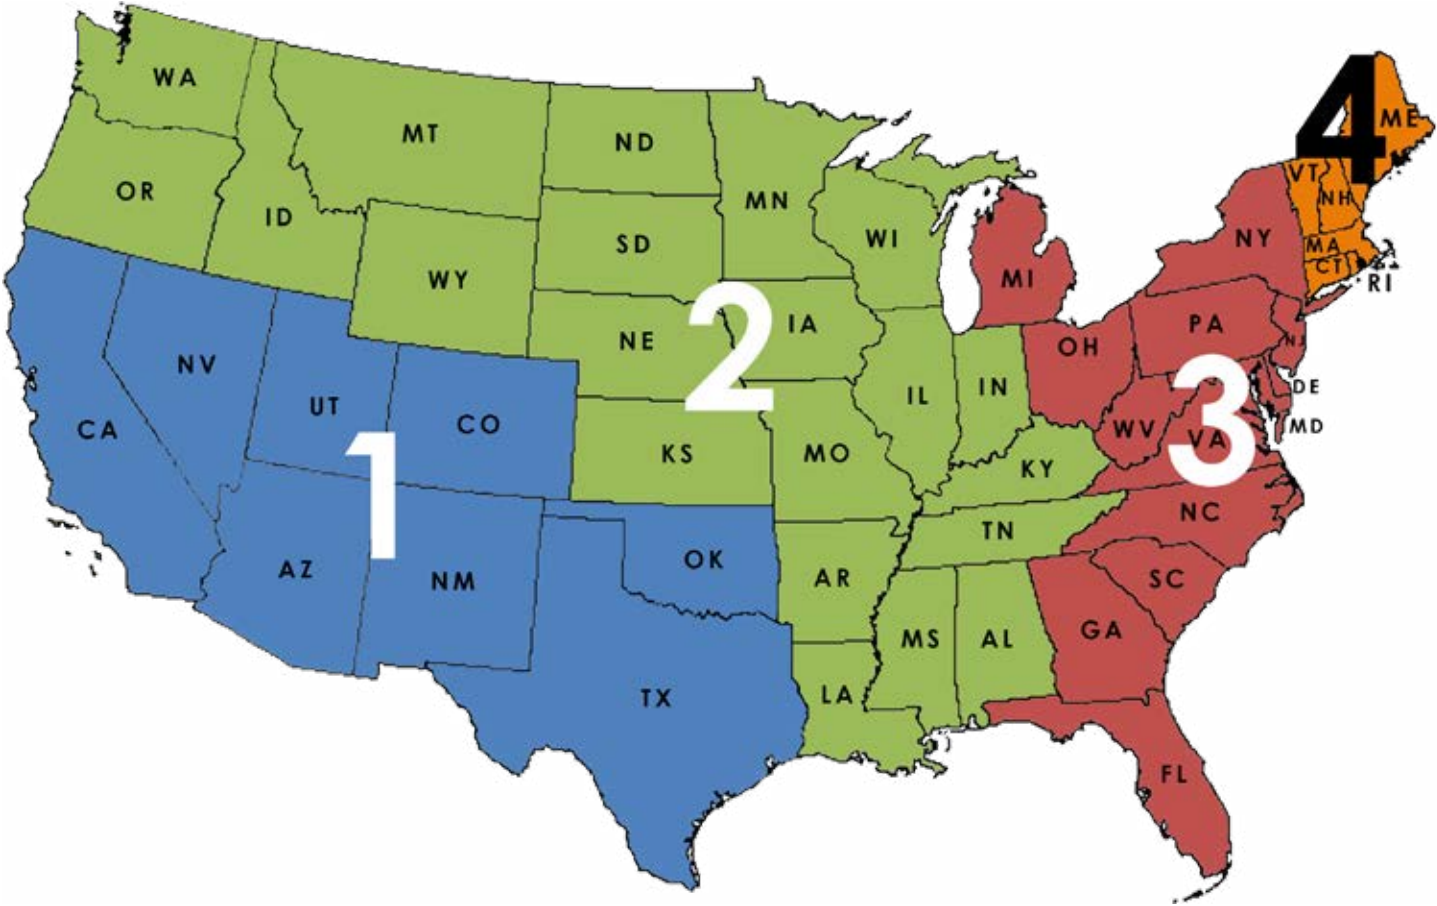

FLAT RATE LTL SHIPPING FOR VANITIES

ZONE 1	ZONE 2	ZONE 3	ZONE 4
$250	$300	$350	$400

SHIPPING TERMS

*Prepay and Bill (PPB).
Linkasink does not ship Collect.
Shipped via Less Than Truckload (LTL) Shipping through Linkasink's preferred carrier.
Vanity, Countertop, and Sink (if ordered) are shipped together*