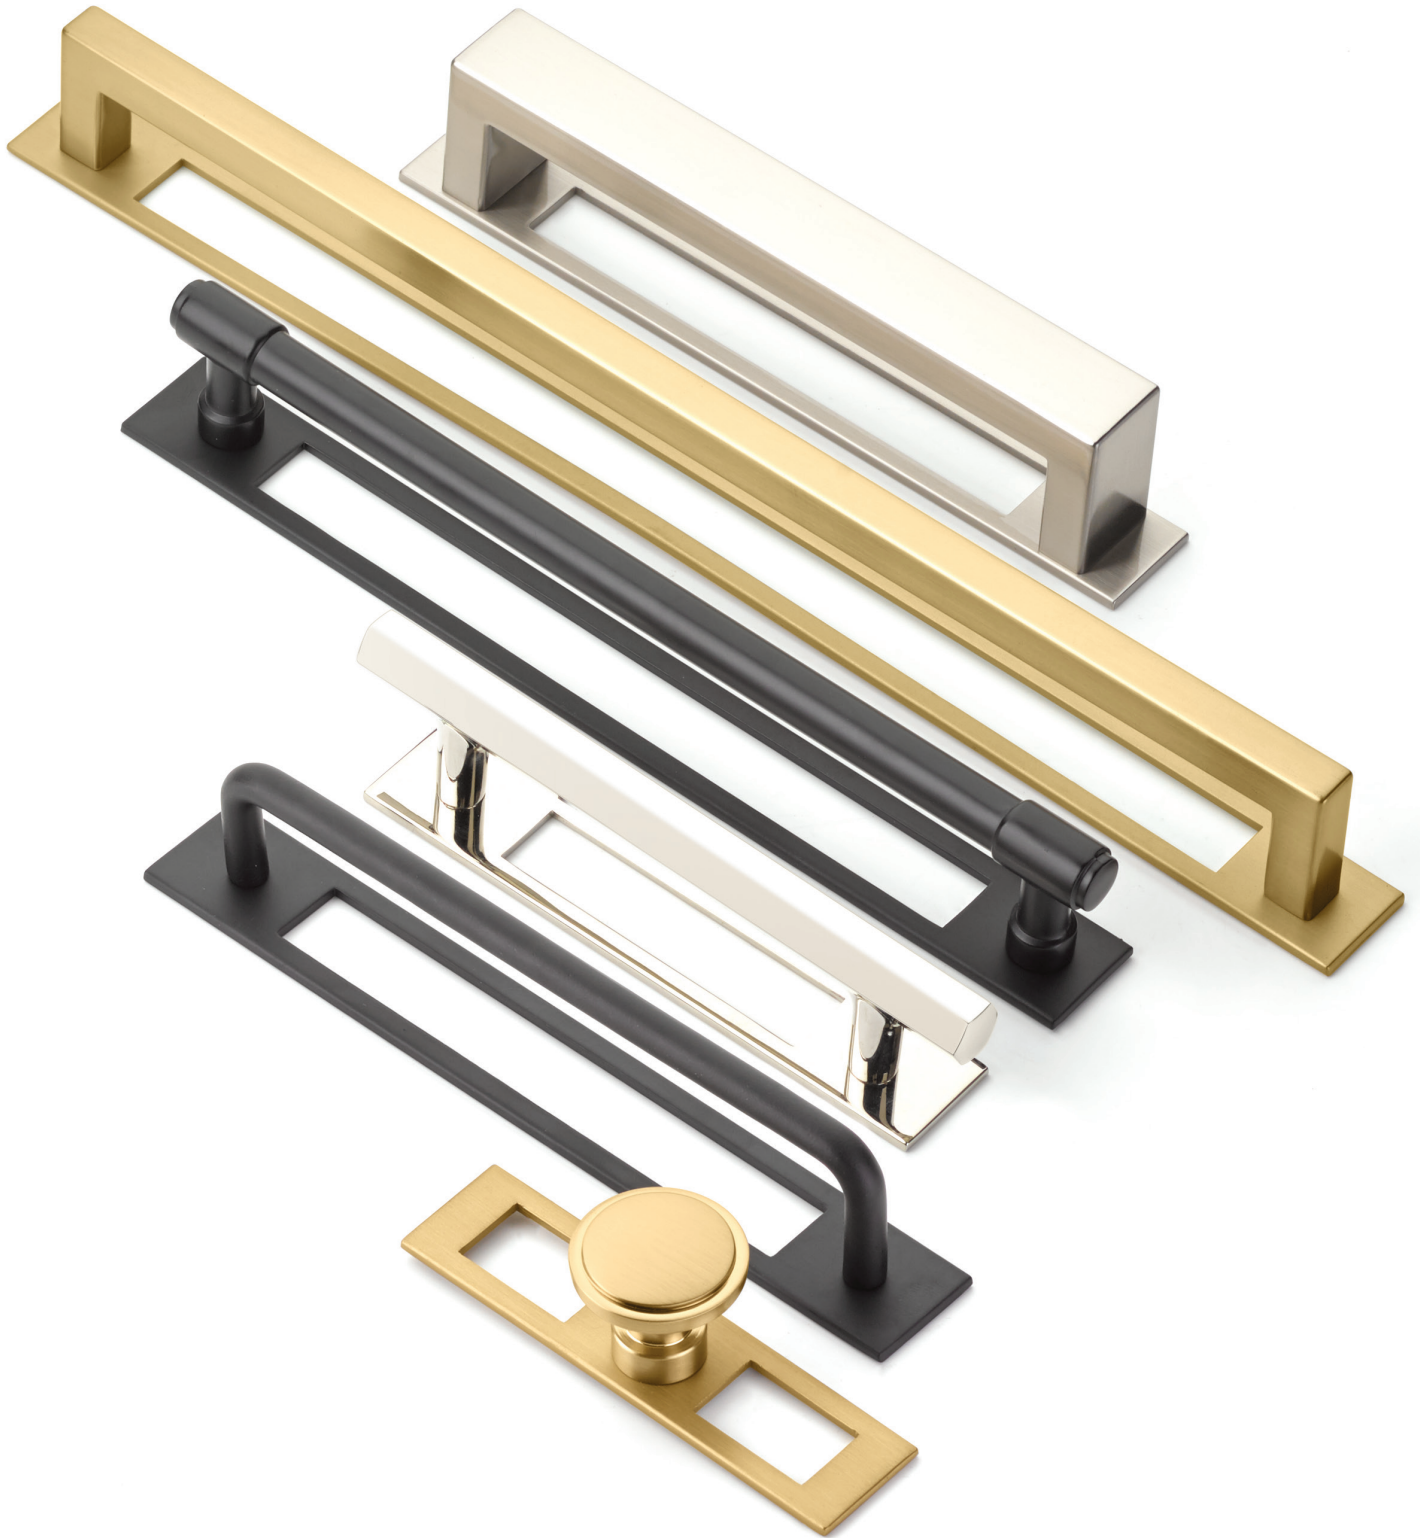

MODERN BACKPLATES