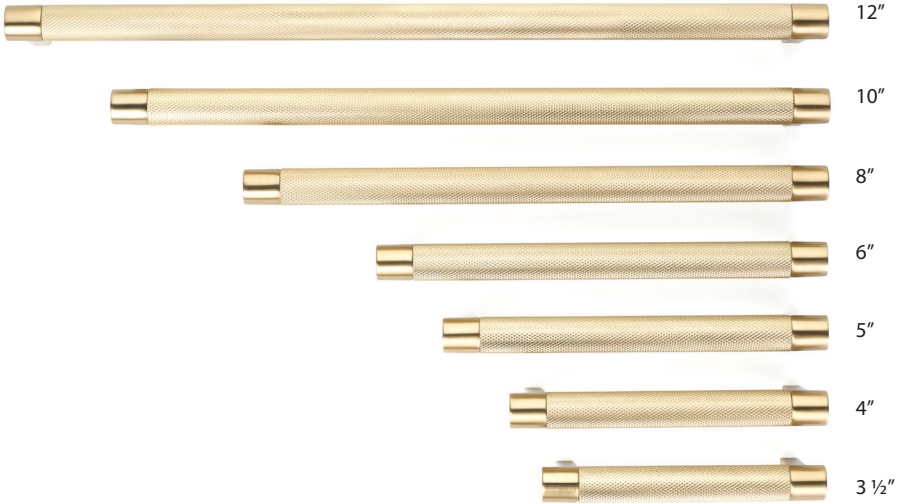

## EMTEKSELECT

DESIGNED TO BE PERSONALIZED

Mix-Match Style & Finish  
for stems and bar pulls:

- 1 stem design in 7 finishes
- 2 bar pull designs in 7 finishes

NEW! SATIN COPPER FINISH

SELECT CABINET PULLS