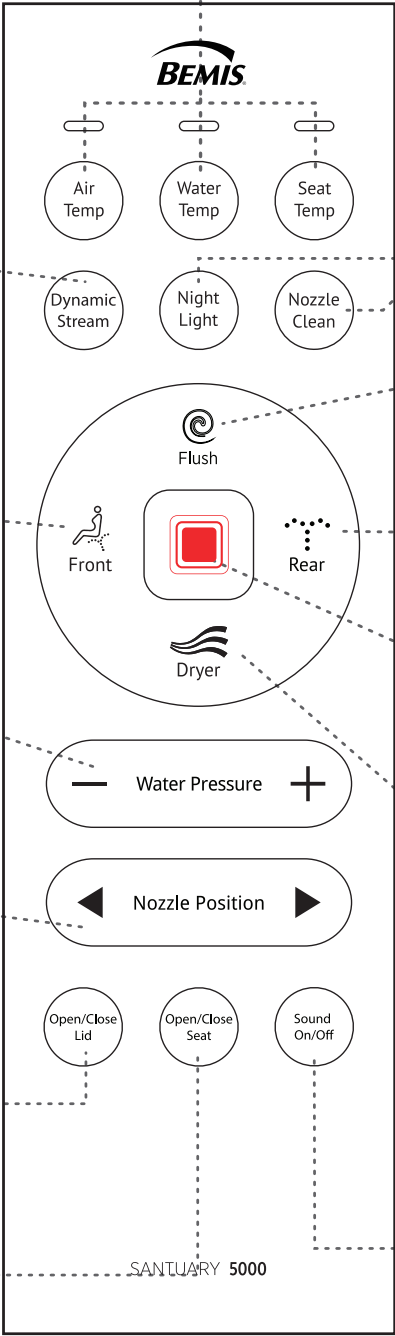

DYNAMIC STREAM

Activate during a wash to quickly alternate the water temperature from warm to cold

BIDET

Start Bidet function (1 minute)
 Press again to turn off oscillation

WATER PRESSURE

Press the + or - buttons to adjust the water pressure accordingly

NOZZLE POSITION

Press the arrow keys to adjust the position of the nozzle accordingly

OPEN/CLOSE LID

Open or close the lid

OPEN/CLOSE SEAT

Open or close the seat

NIGHT LIGHT

Turns the night light on/off

STOP

Stop any operation

DRY

Press to activate the warm air dryer. Press again to adjust the fan speed. The dryer automatically turns off after 4 minutes.
 Low - Blue
 Medium - Purple
 High - Red

SOUND ON/OFF

Press to turn sound on or off

SANCTUARY 5000™

PRODUCT PORTFOLIO

	SANCTUARY 5000	KOHLER VEIL	TOTO NEOREST AH
US LIST PRICE	\$2699	\$3975	\$5870
REAR WASH	•	•	•
FRONT WASH	•	•	•
ADJUSTABLE WATER PRESSURE	•	•	•
ADJUSTABLE WATER TEMPERATURE	•	•	•
ADJUSTABLE HEATED SEAT	•	•	•
STAINLESS STEEL NOZZLE	•	•	
3-IN-1 NOZZLE	•	•	
SELF-CLEANING NOZZLE	•	•	•
OSCILLATE MODE	•	•	•
NIGHT LIGHT	•	•	•
WARM AIR DRYER	•	•	•
UV STERILIZER	•	•	
AUTO OPEN	•	•	•
BODY SENSE TECHNOLOGY	•	•	•
WIRELESS REMOTE CONTROL	•	•	•
KICK BUTTON	•		
TANKLESS DESIGN	•	•	