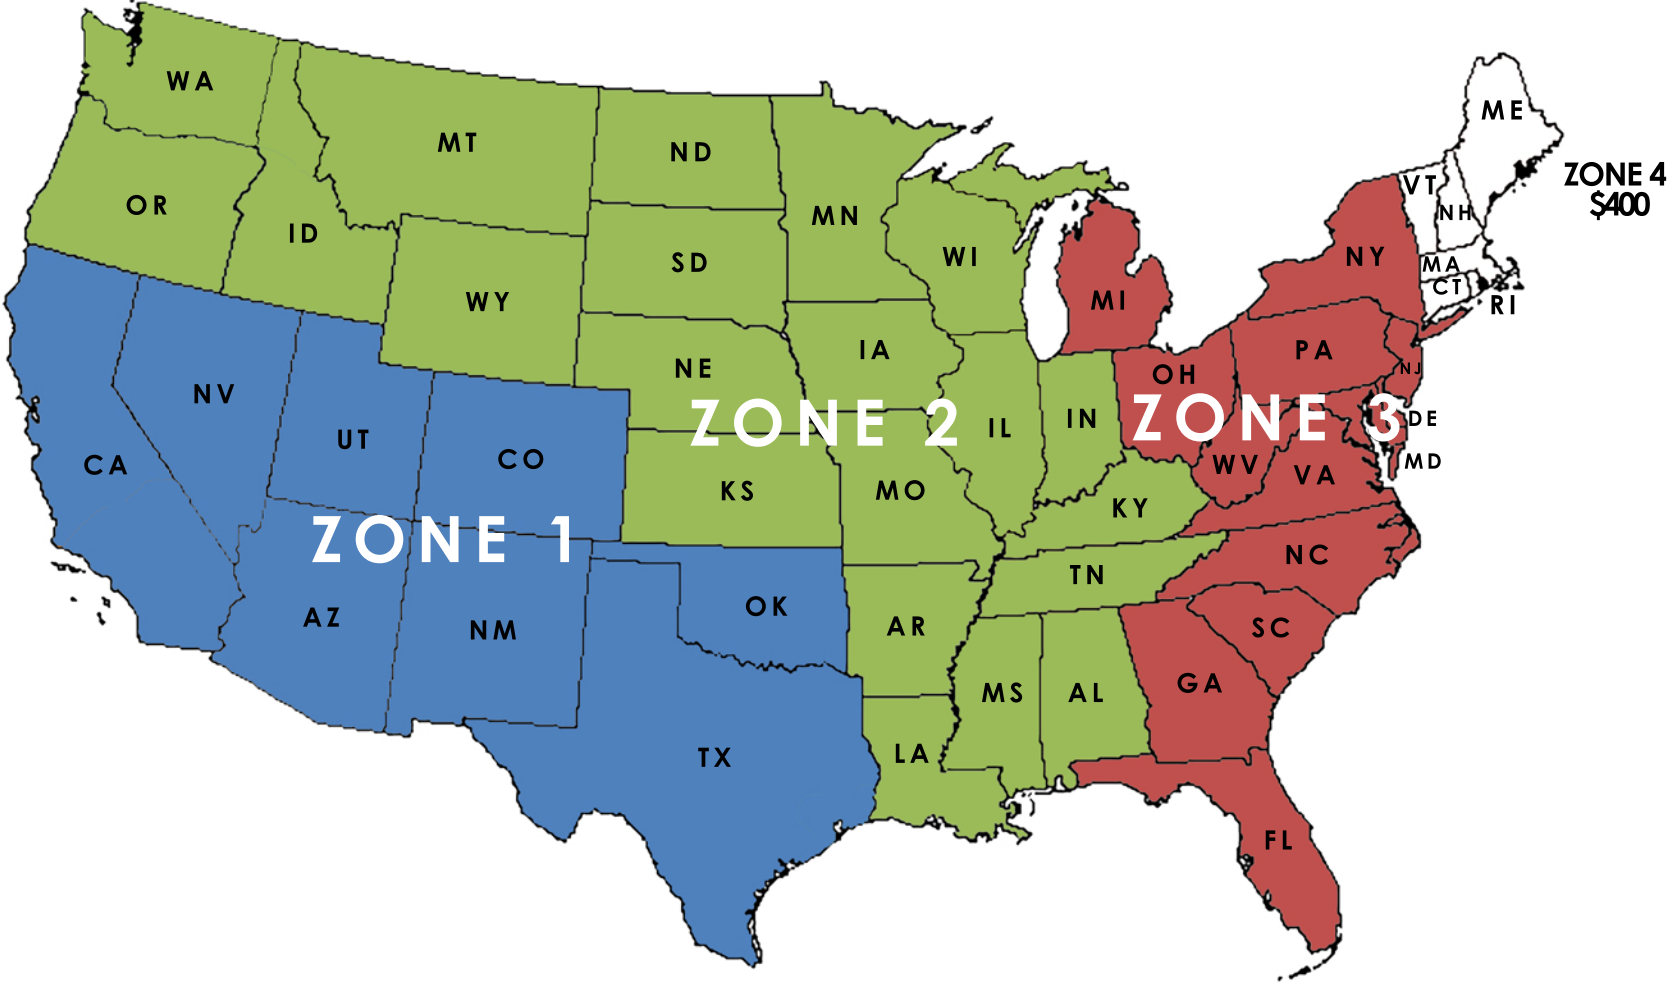

FLAT RATE LTL SHIPPING FOR VANITIES

ZONE 1	ZONE 2	ZONE 3
\$250	\$300	\$350

All items ship from Phoenix, AZ
Contact Linkasink for Residential/Direct Shipping Cost